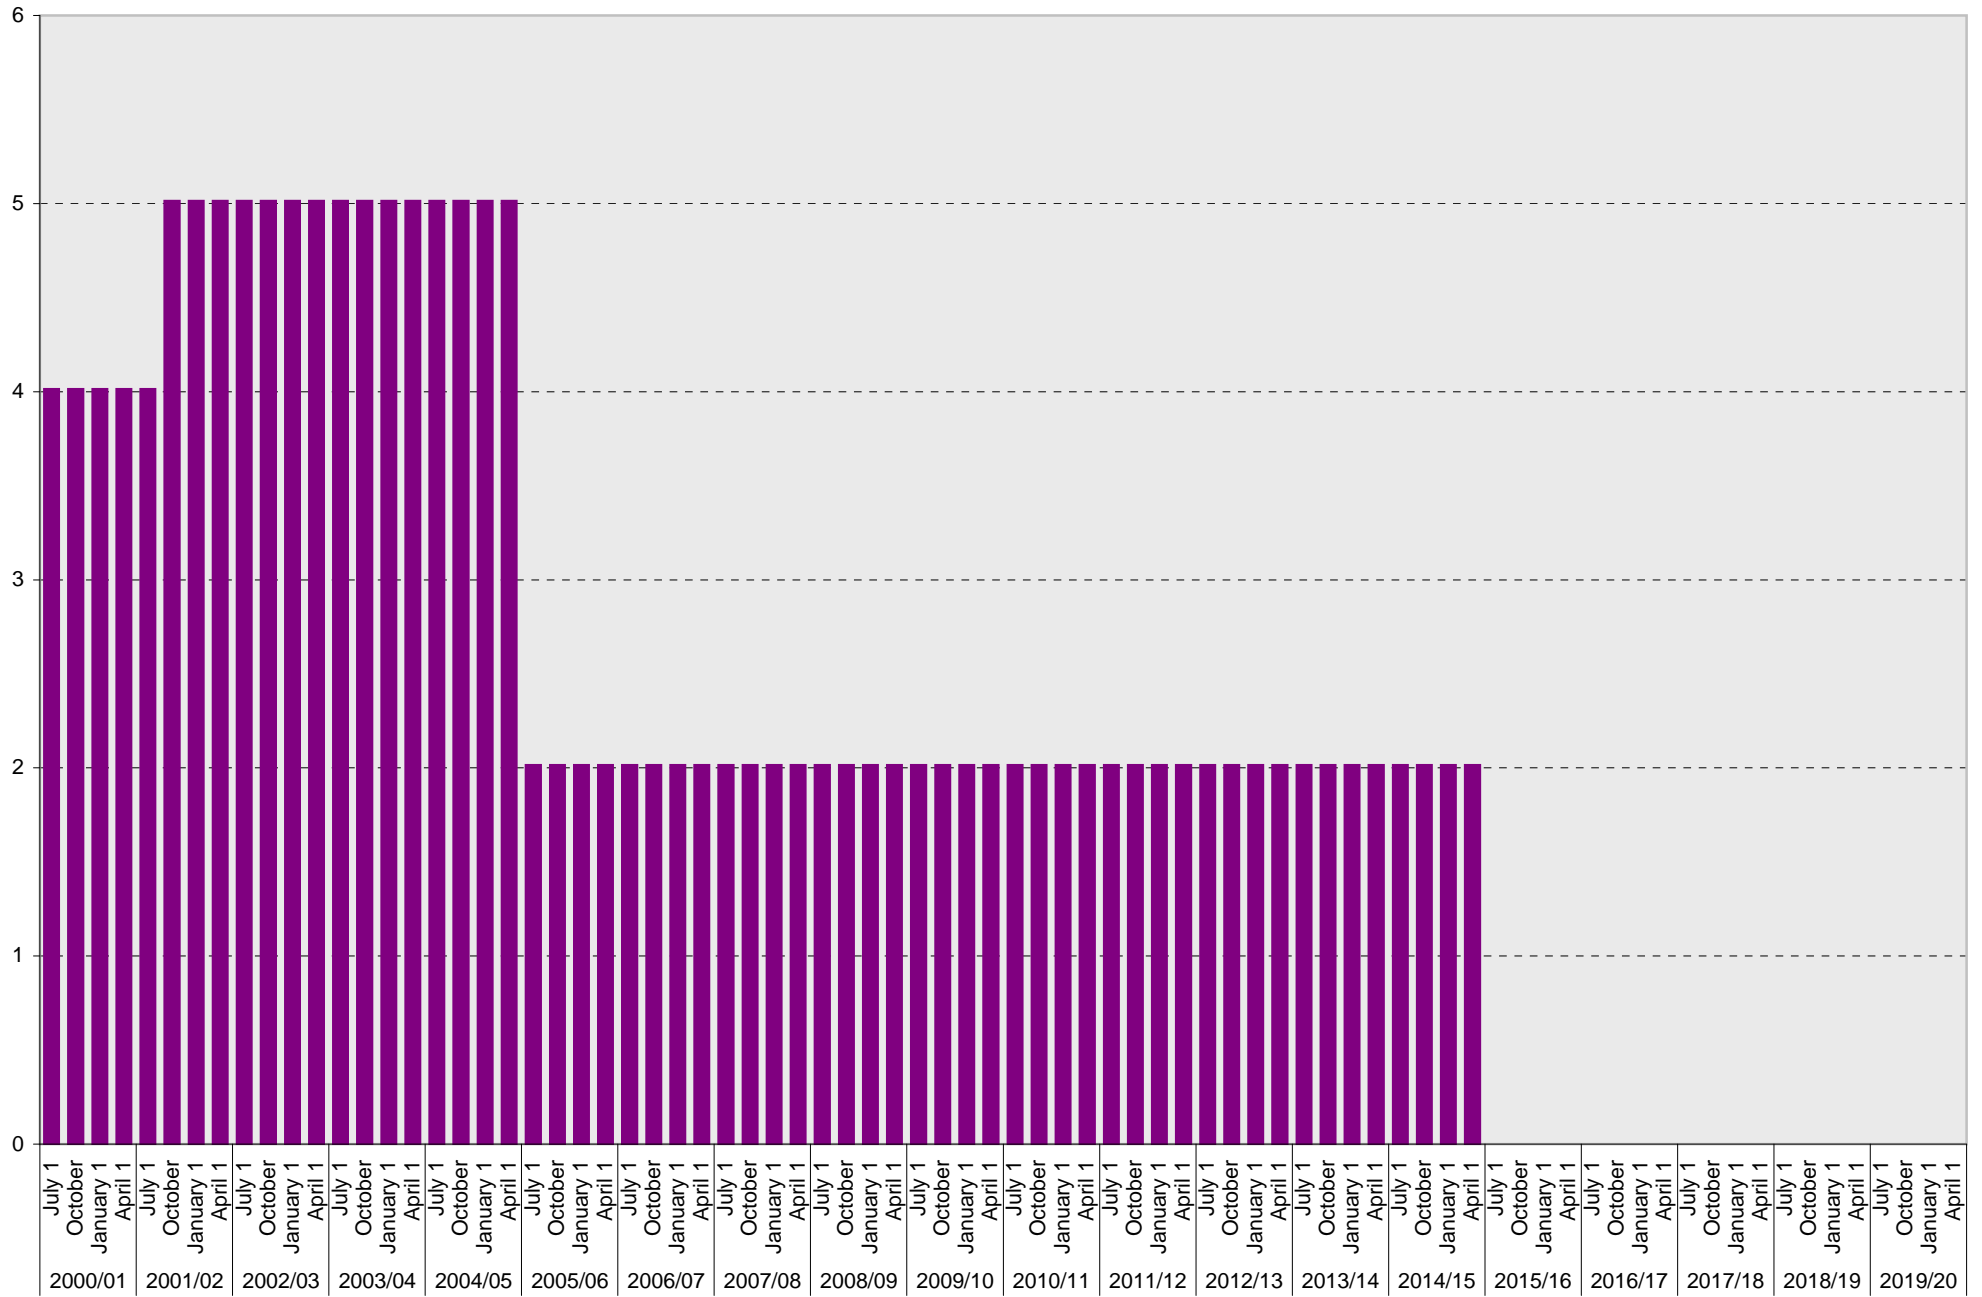

University of California, San Diego Parking Space Inventory

Lot P415: Allocated: Student Health Attending Staff Parking Spaces

■ Allocated