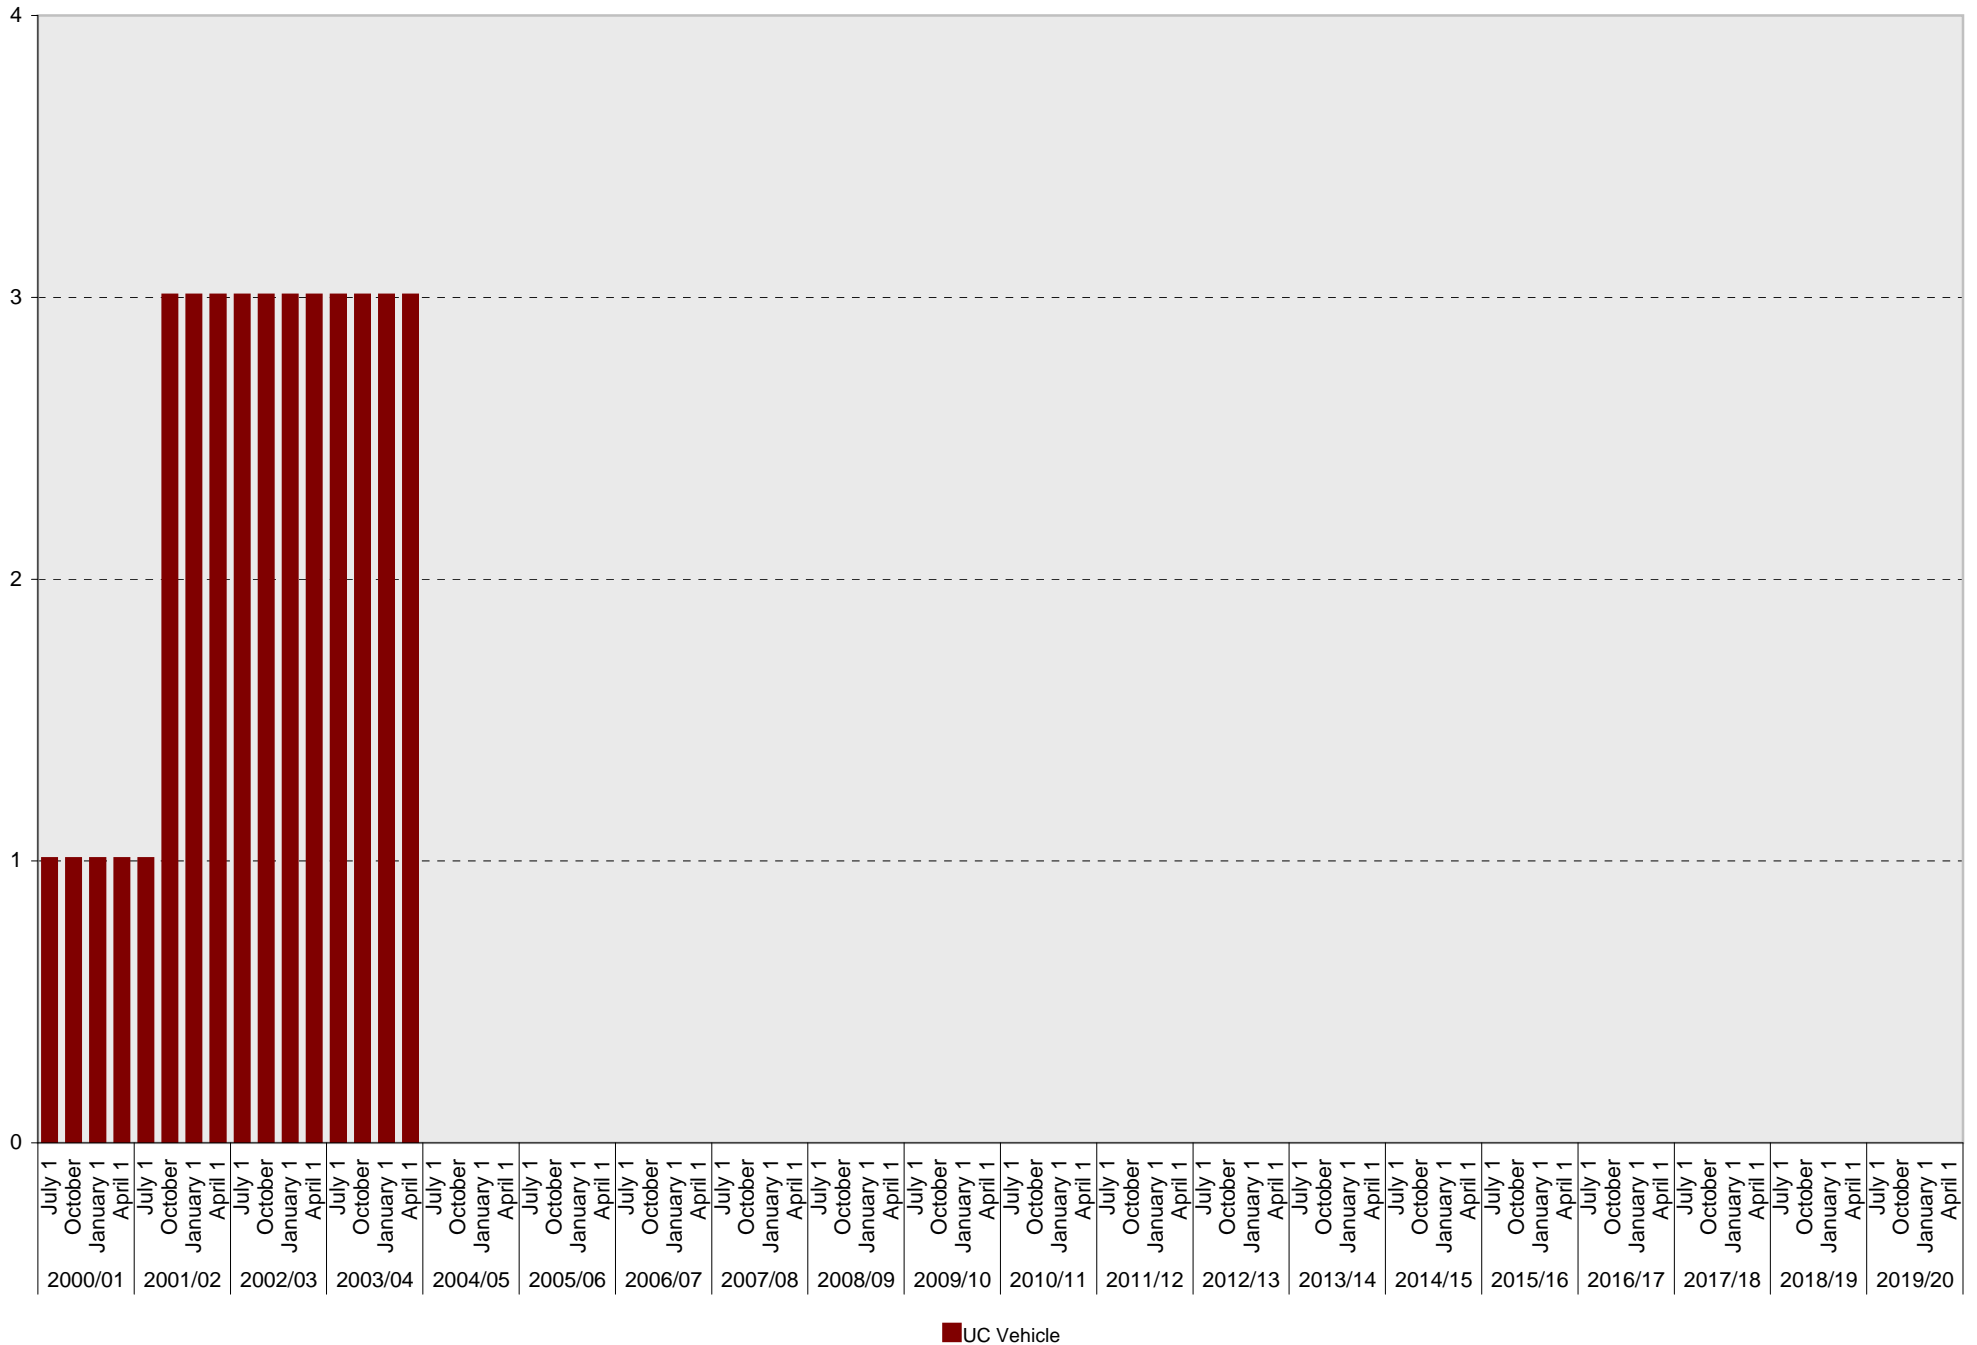

University of California, San Diego Parking Space Inventory

Lot P415: UC Vehicle Parking Spaces