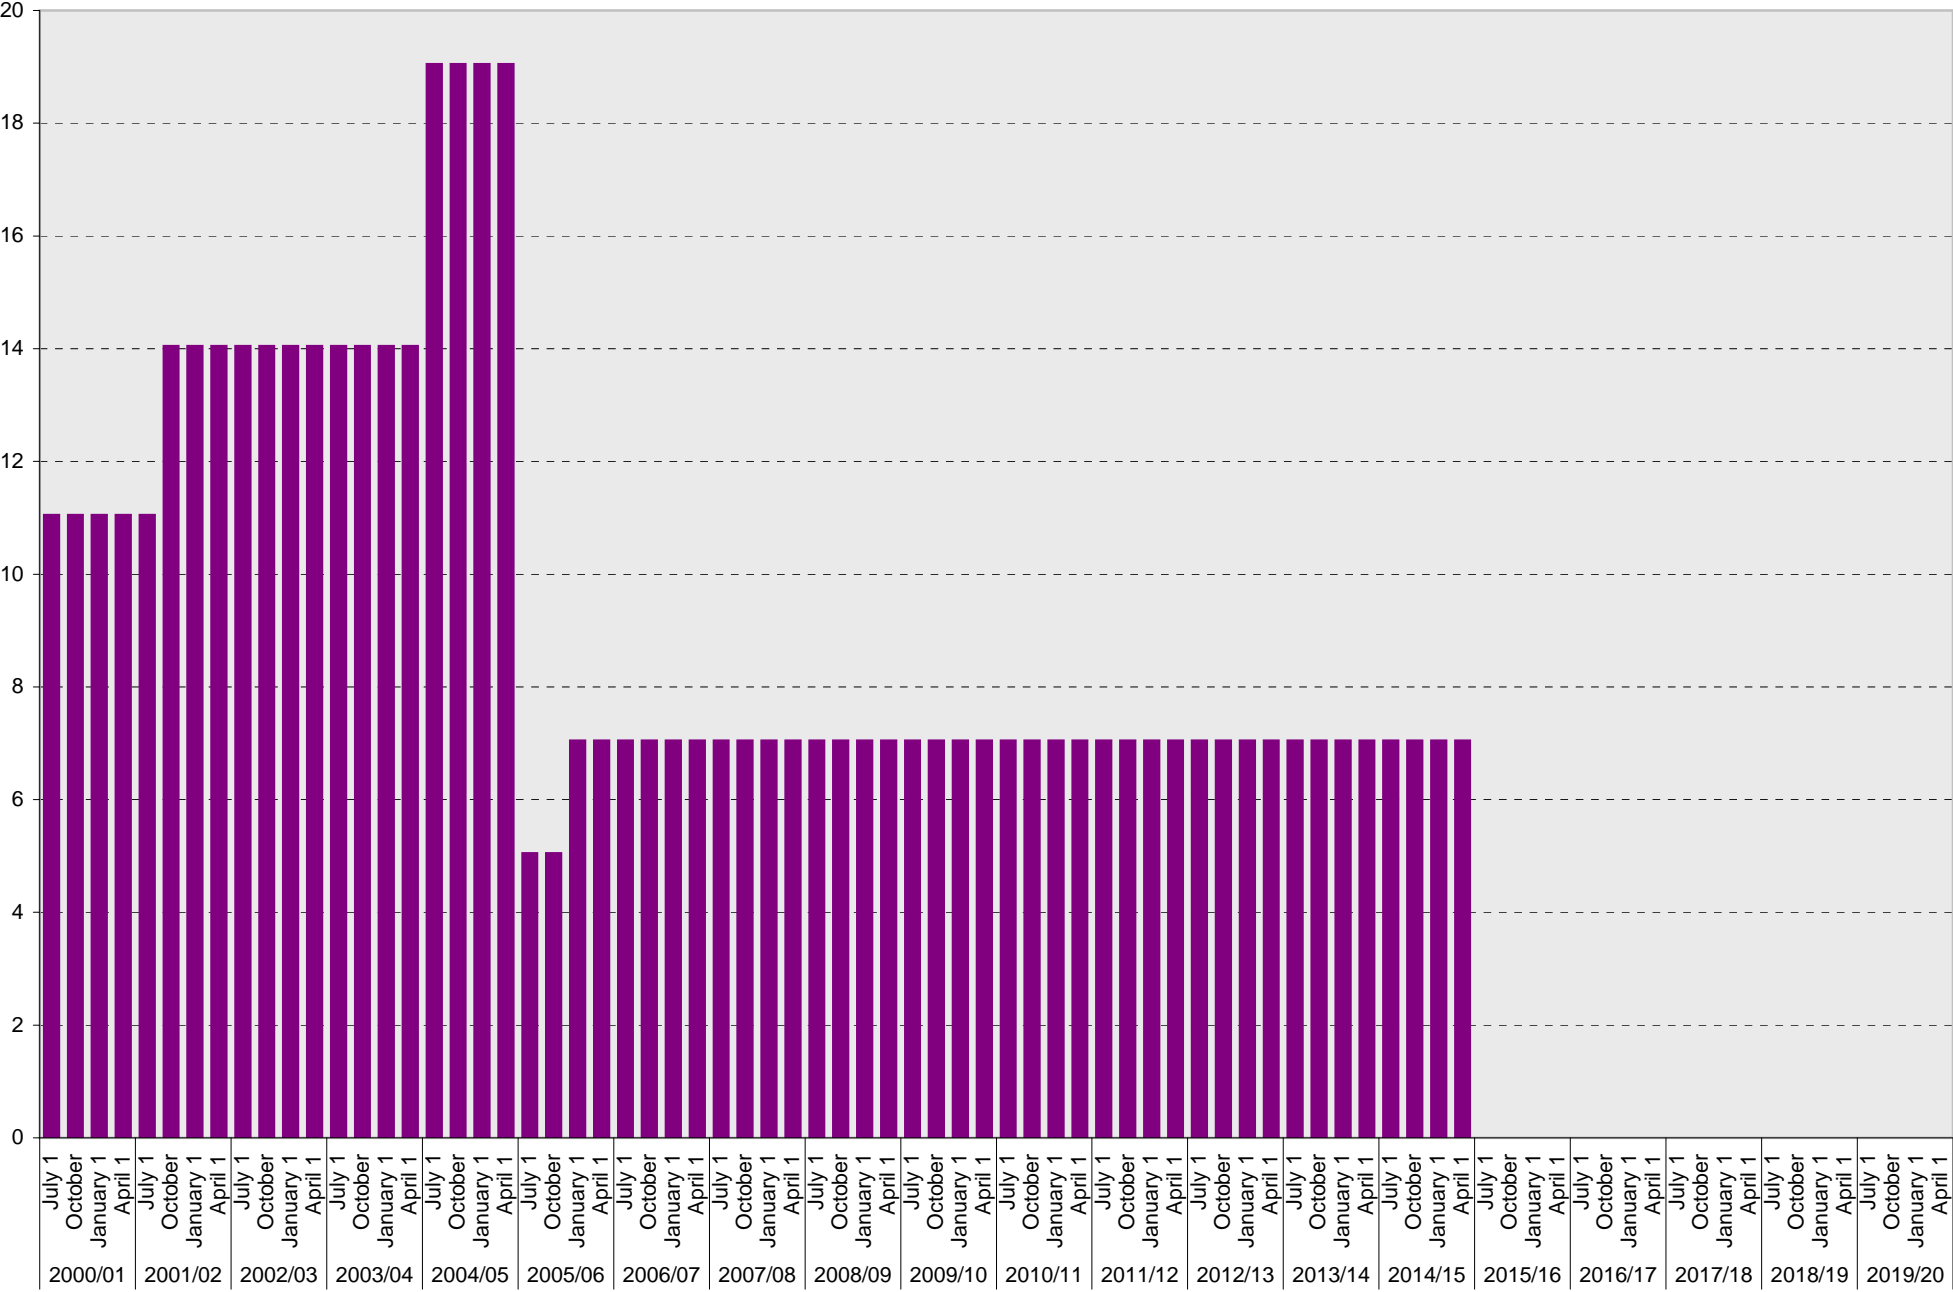

University of California, San Diego Parking Space Inventory

Lot P415: Allocated: Total Parking Spaces

■ Allocated: Total