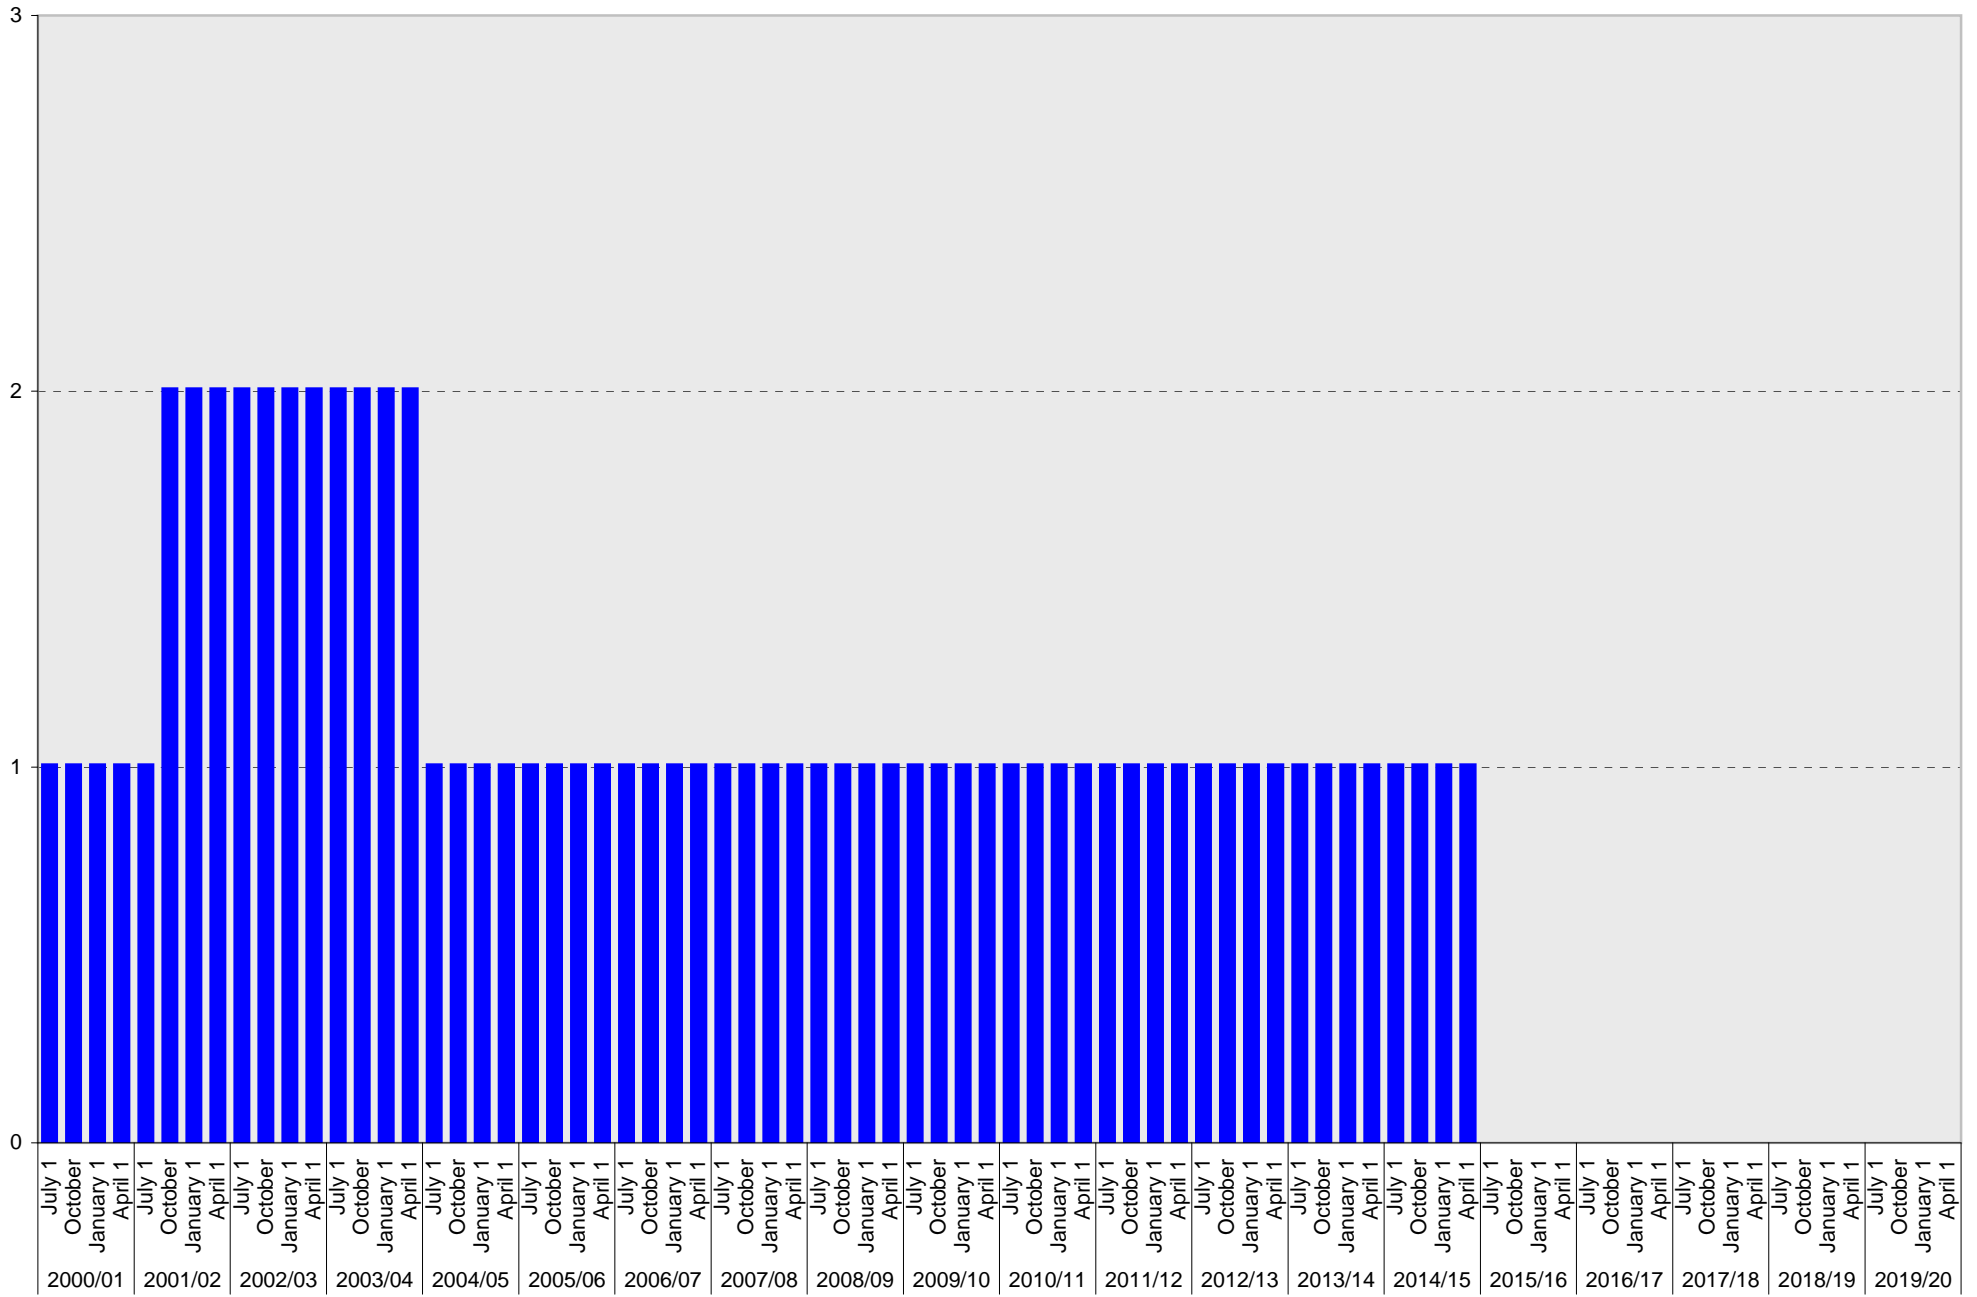

University of California, San Diego Parking Space Inventory

Lot P415: Accessible Parking Spaces

■ Accessible