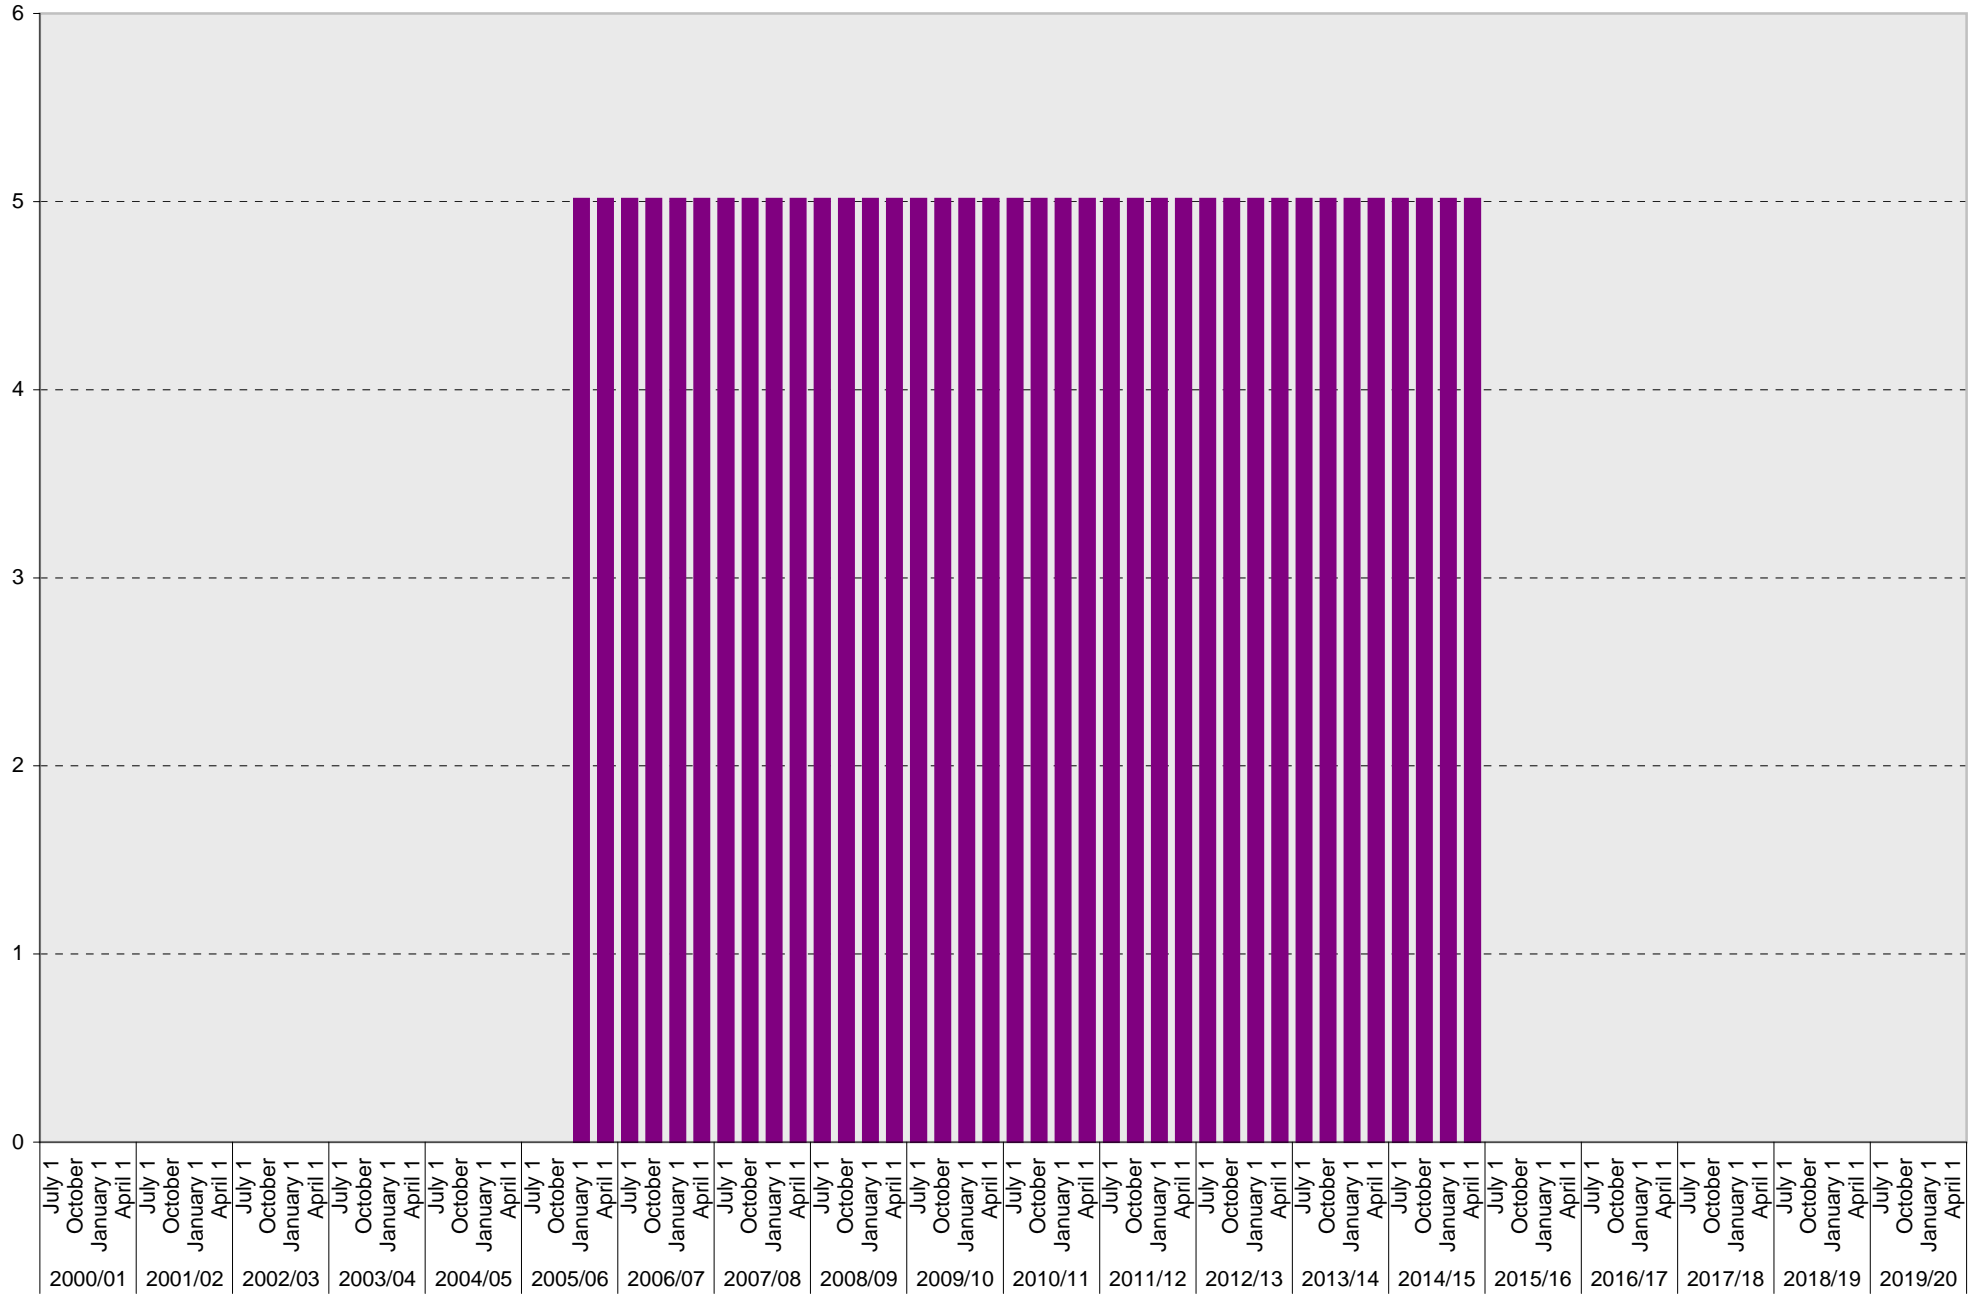

University of California, San Diego Parking Space Inventory

Lot P415: Allocated: Student Health Patient Parking Spaces

■ Allocated