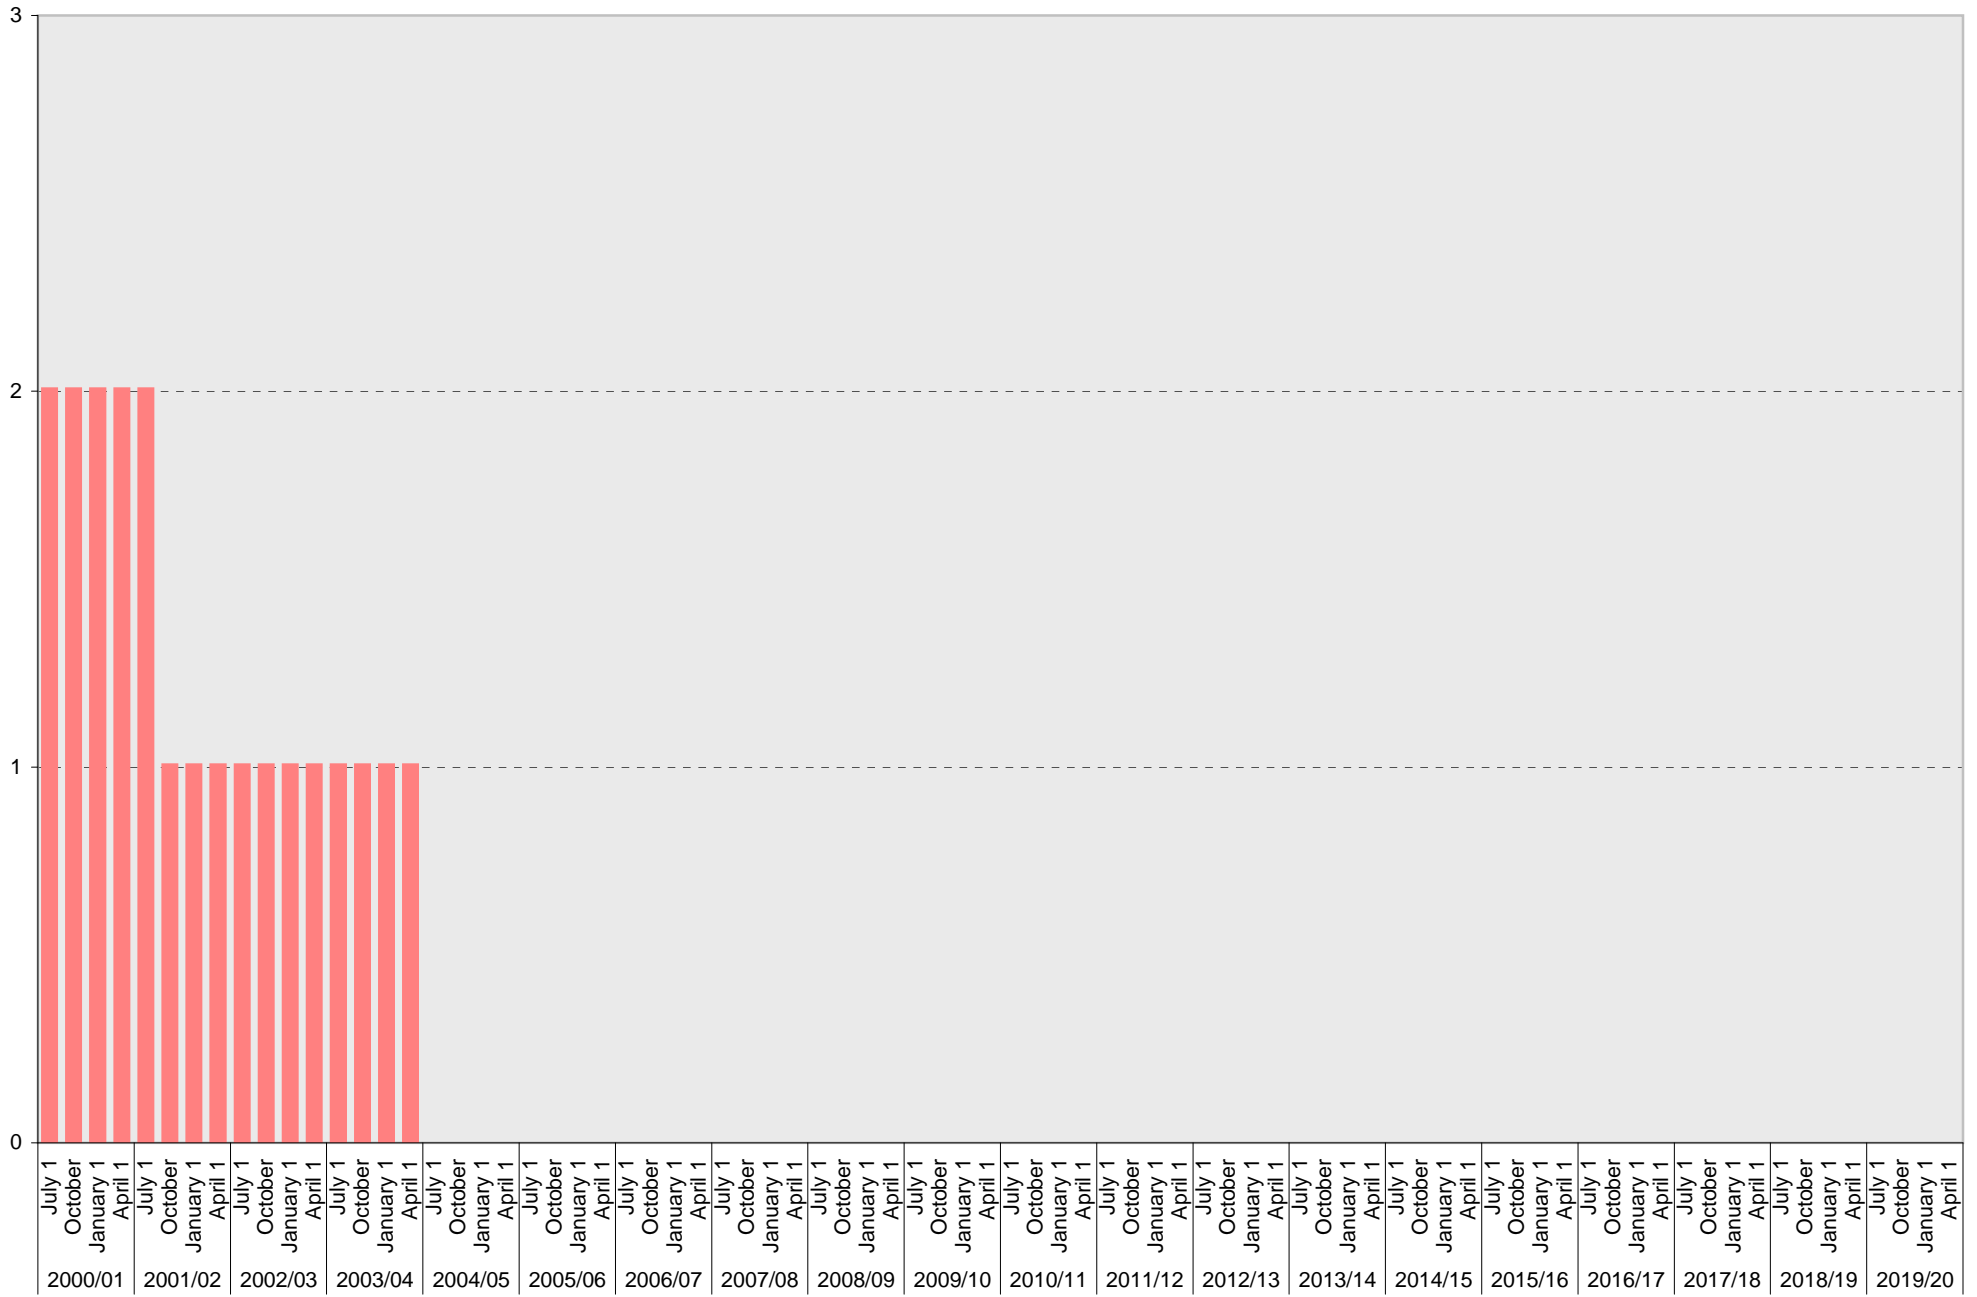

University of California, San Diego Parking Space Inventory

Lot P415: Service Yard Parking Spaces

Service Yard