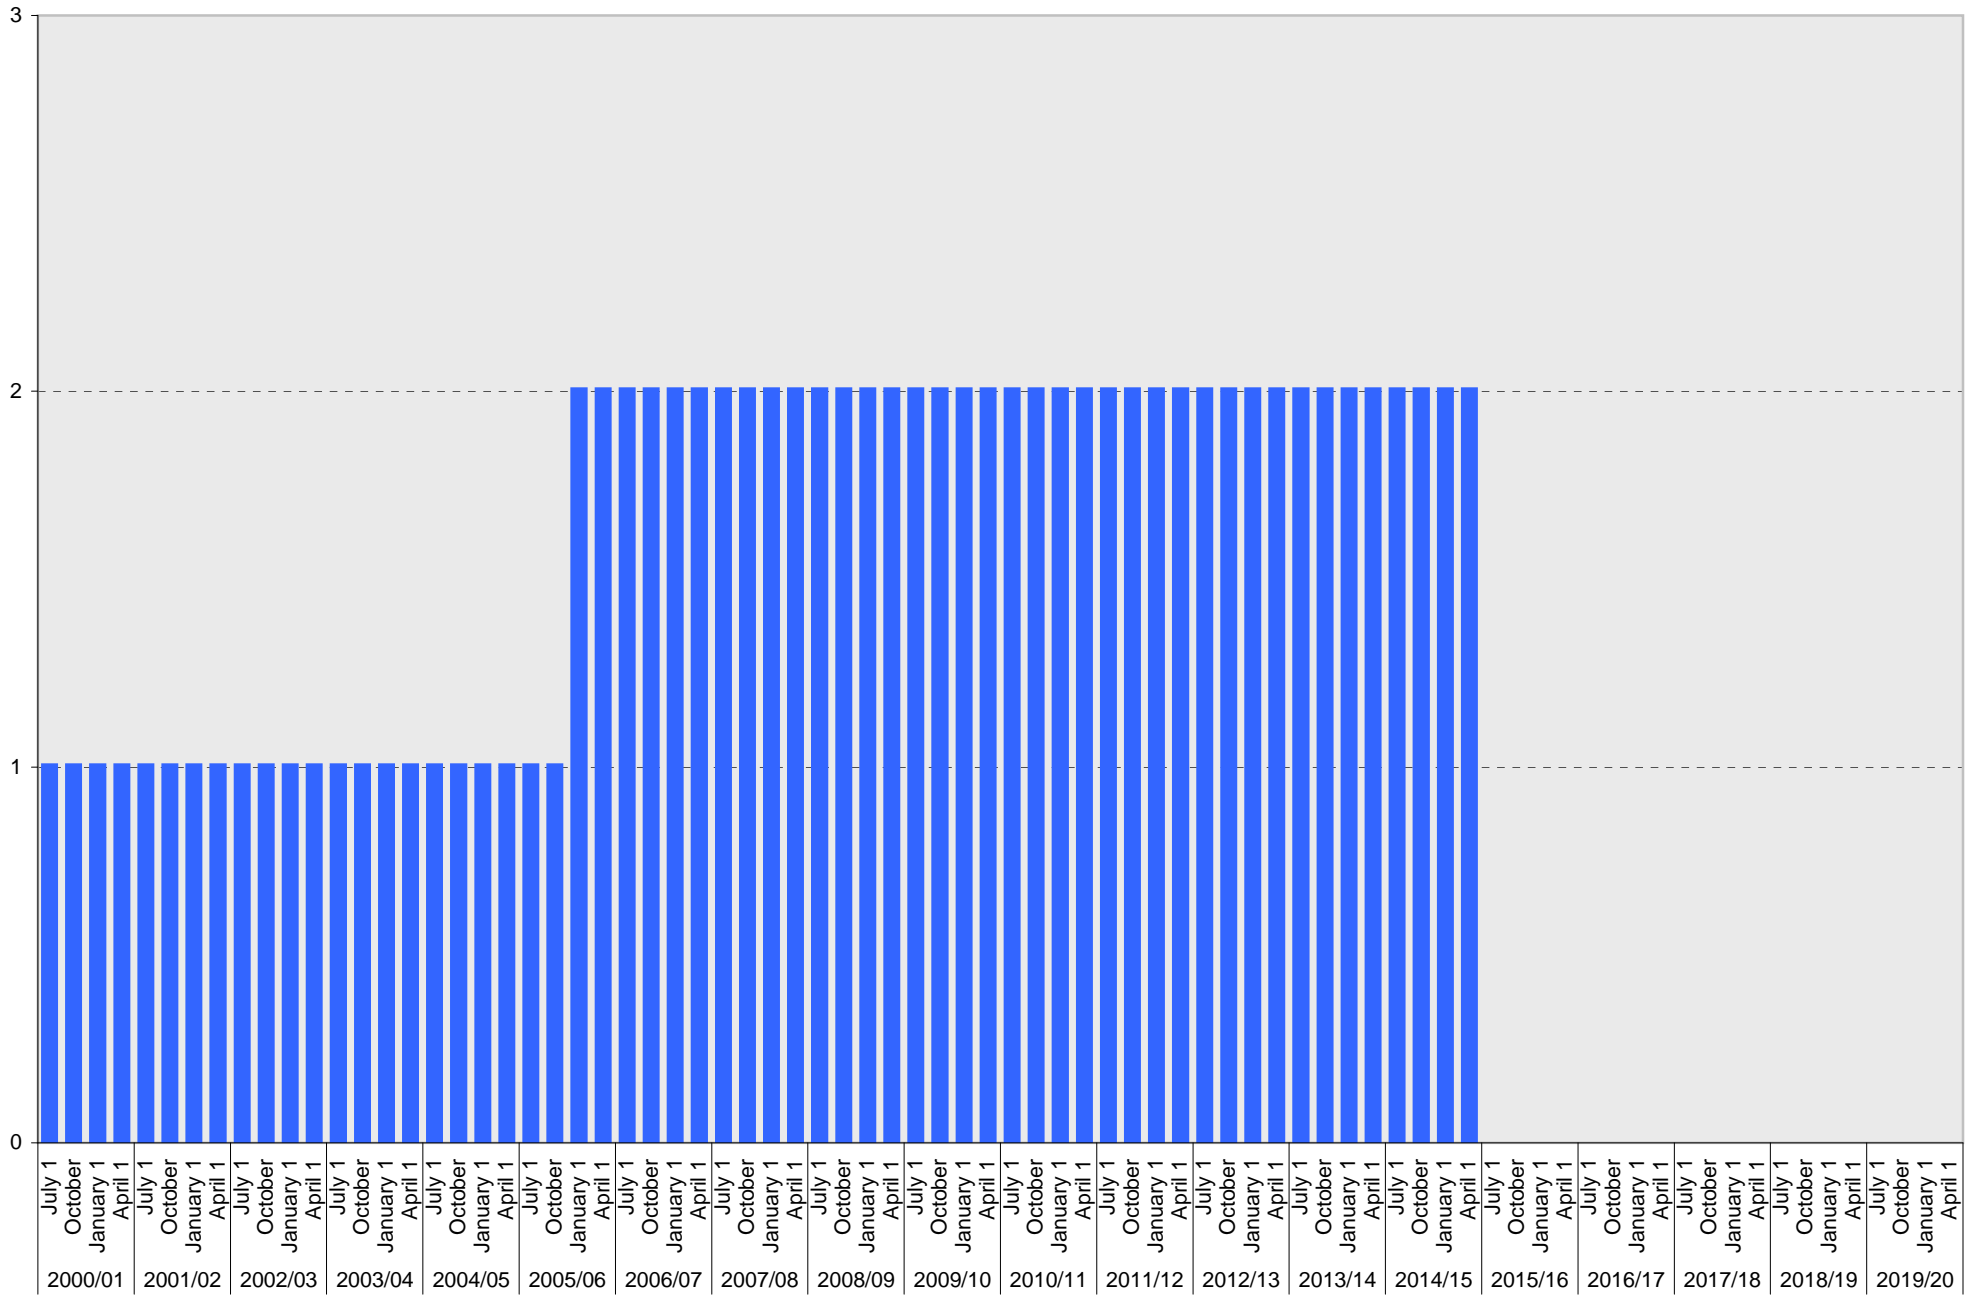

University of California, San Diego Parking Space Inventory

Lot P415: Reserved Parking Spaces

■ Reserved