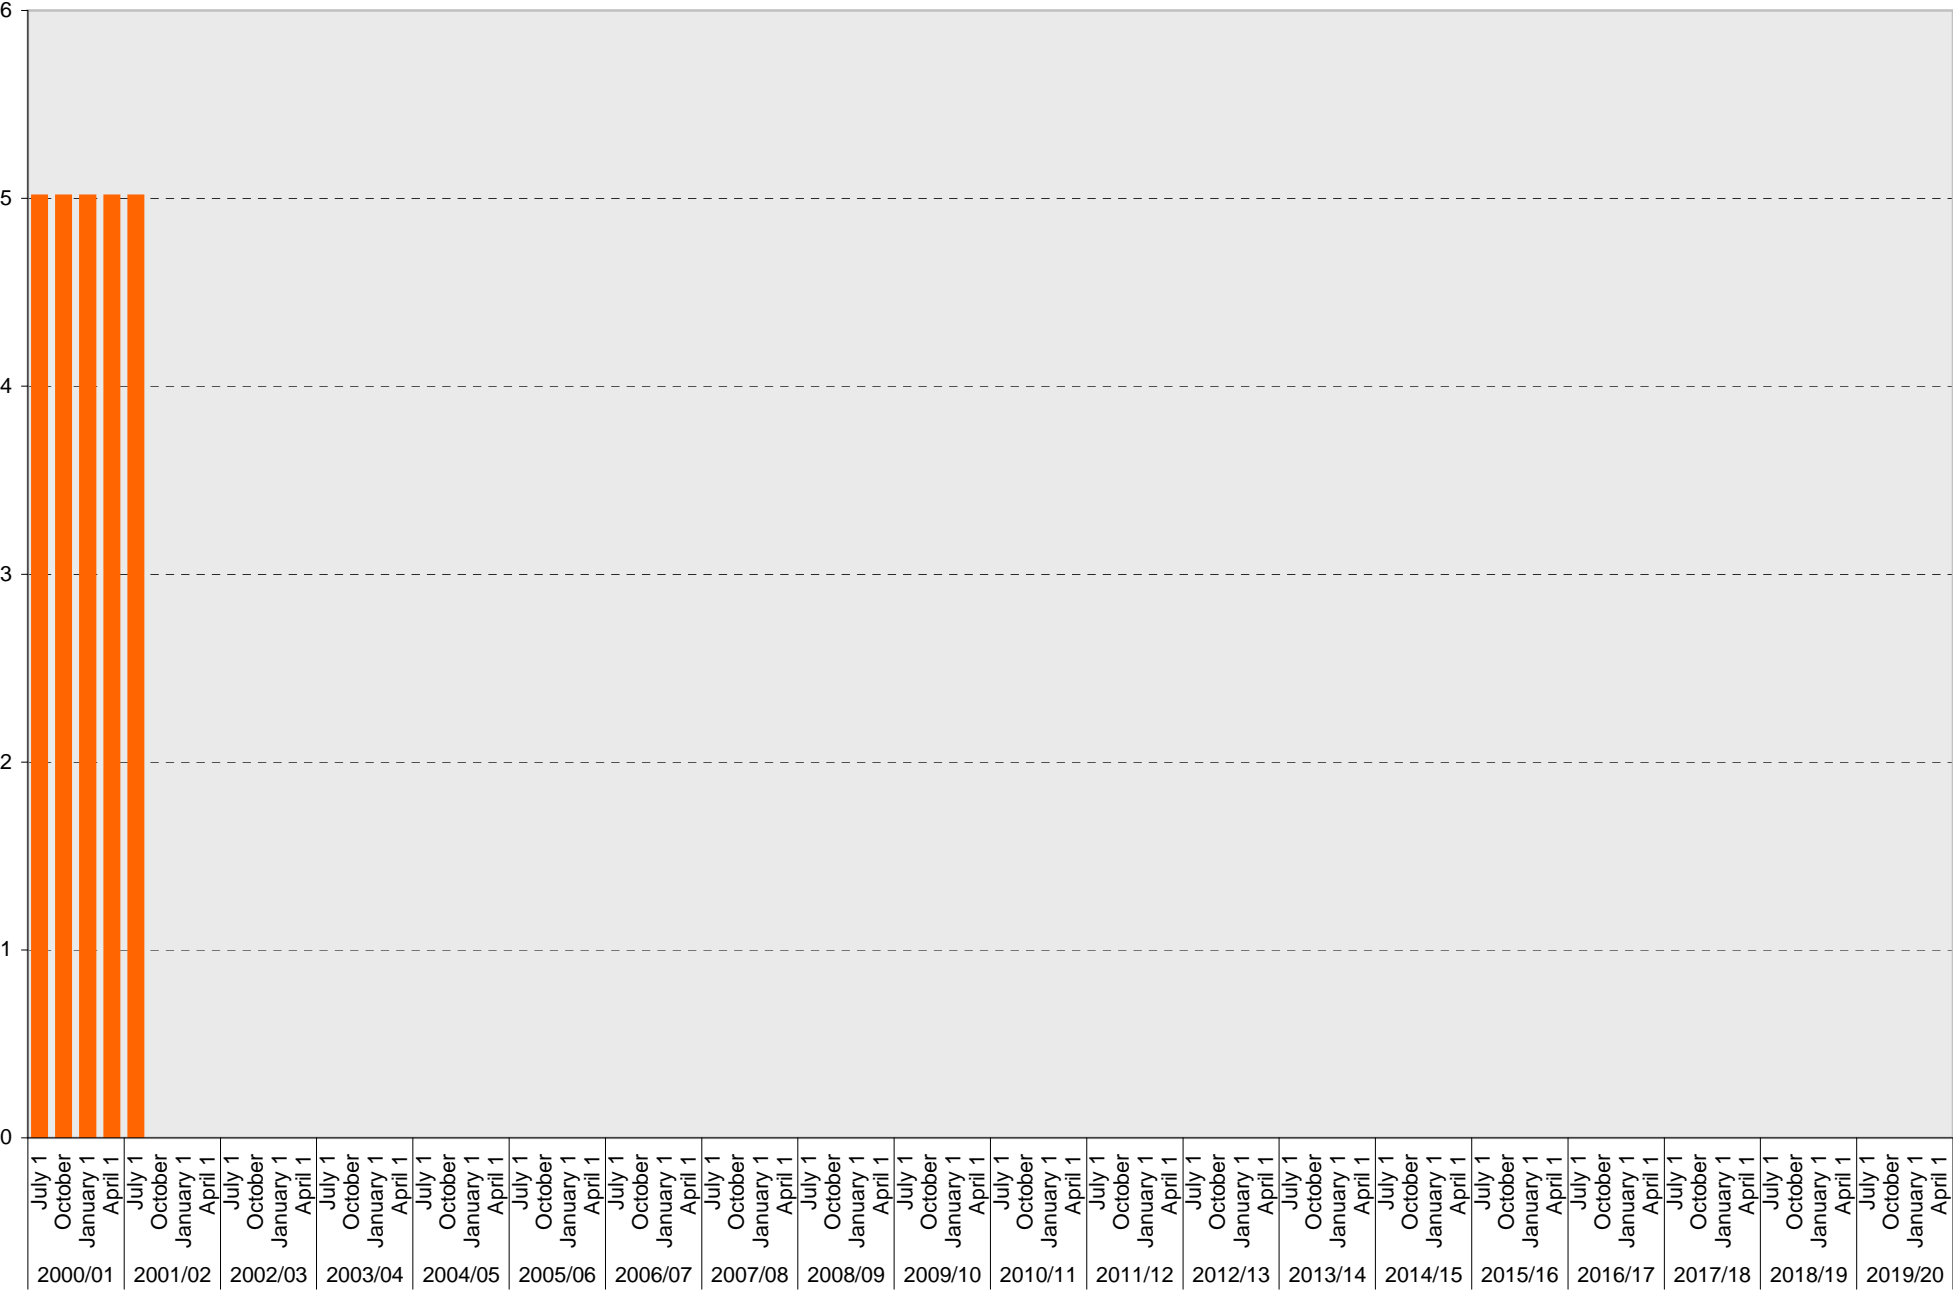

University of California, San Diego Parking Space Inventory  
Lot P415: Visitor: Meter Parking Spaces

Visitor: Meter

## Lot P415: Visitor: Total Parking Spaces

Visitor: Total