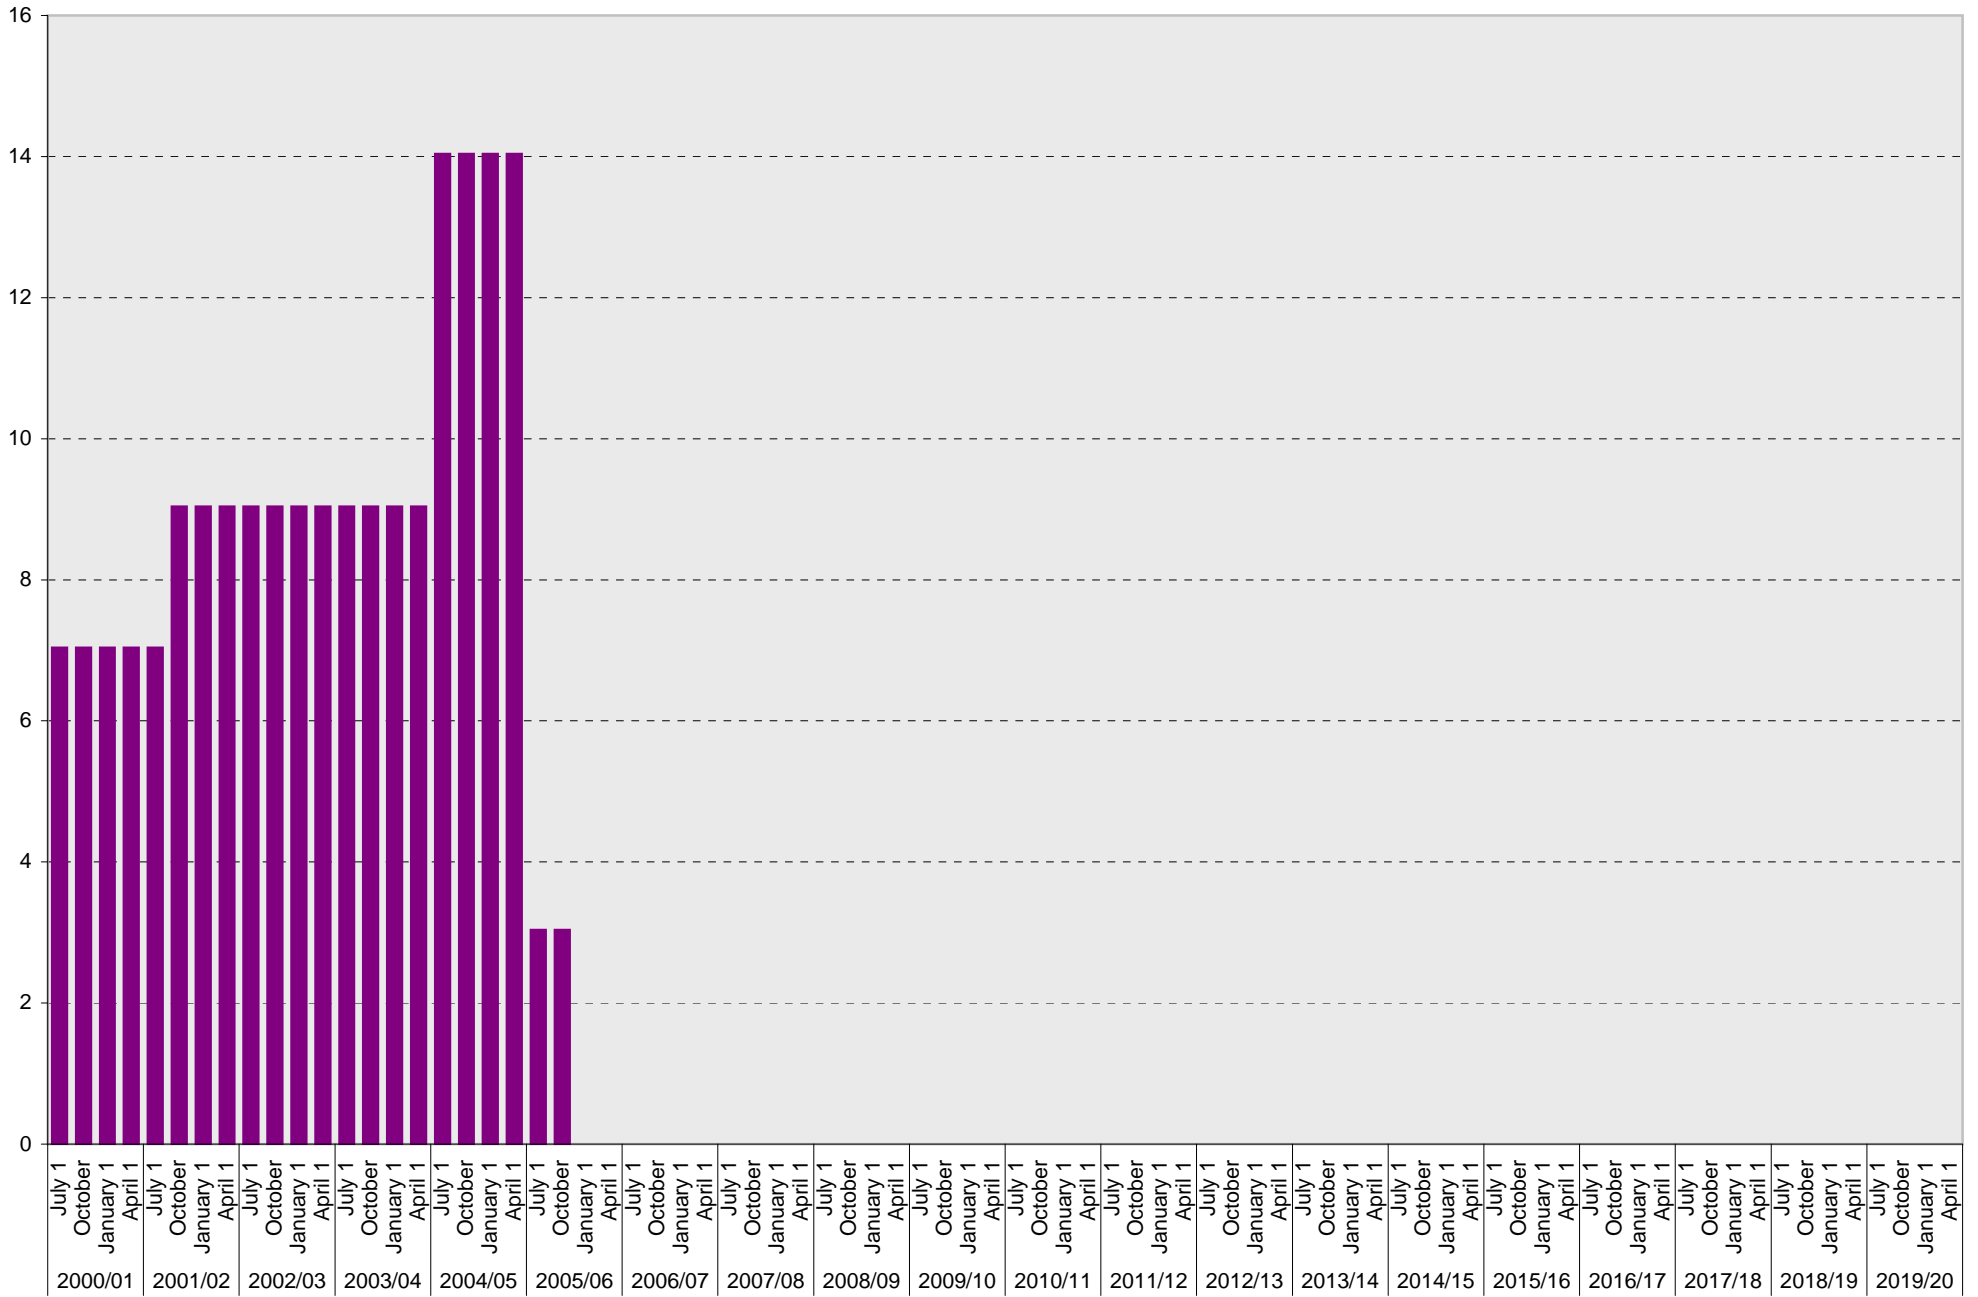

University of California, San Diego Parking Space Inventory
Lot P415: Allocated: Student Health Patient/Visitor Parking Spaces

■ Allocated