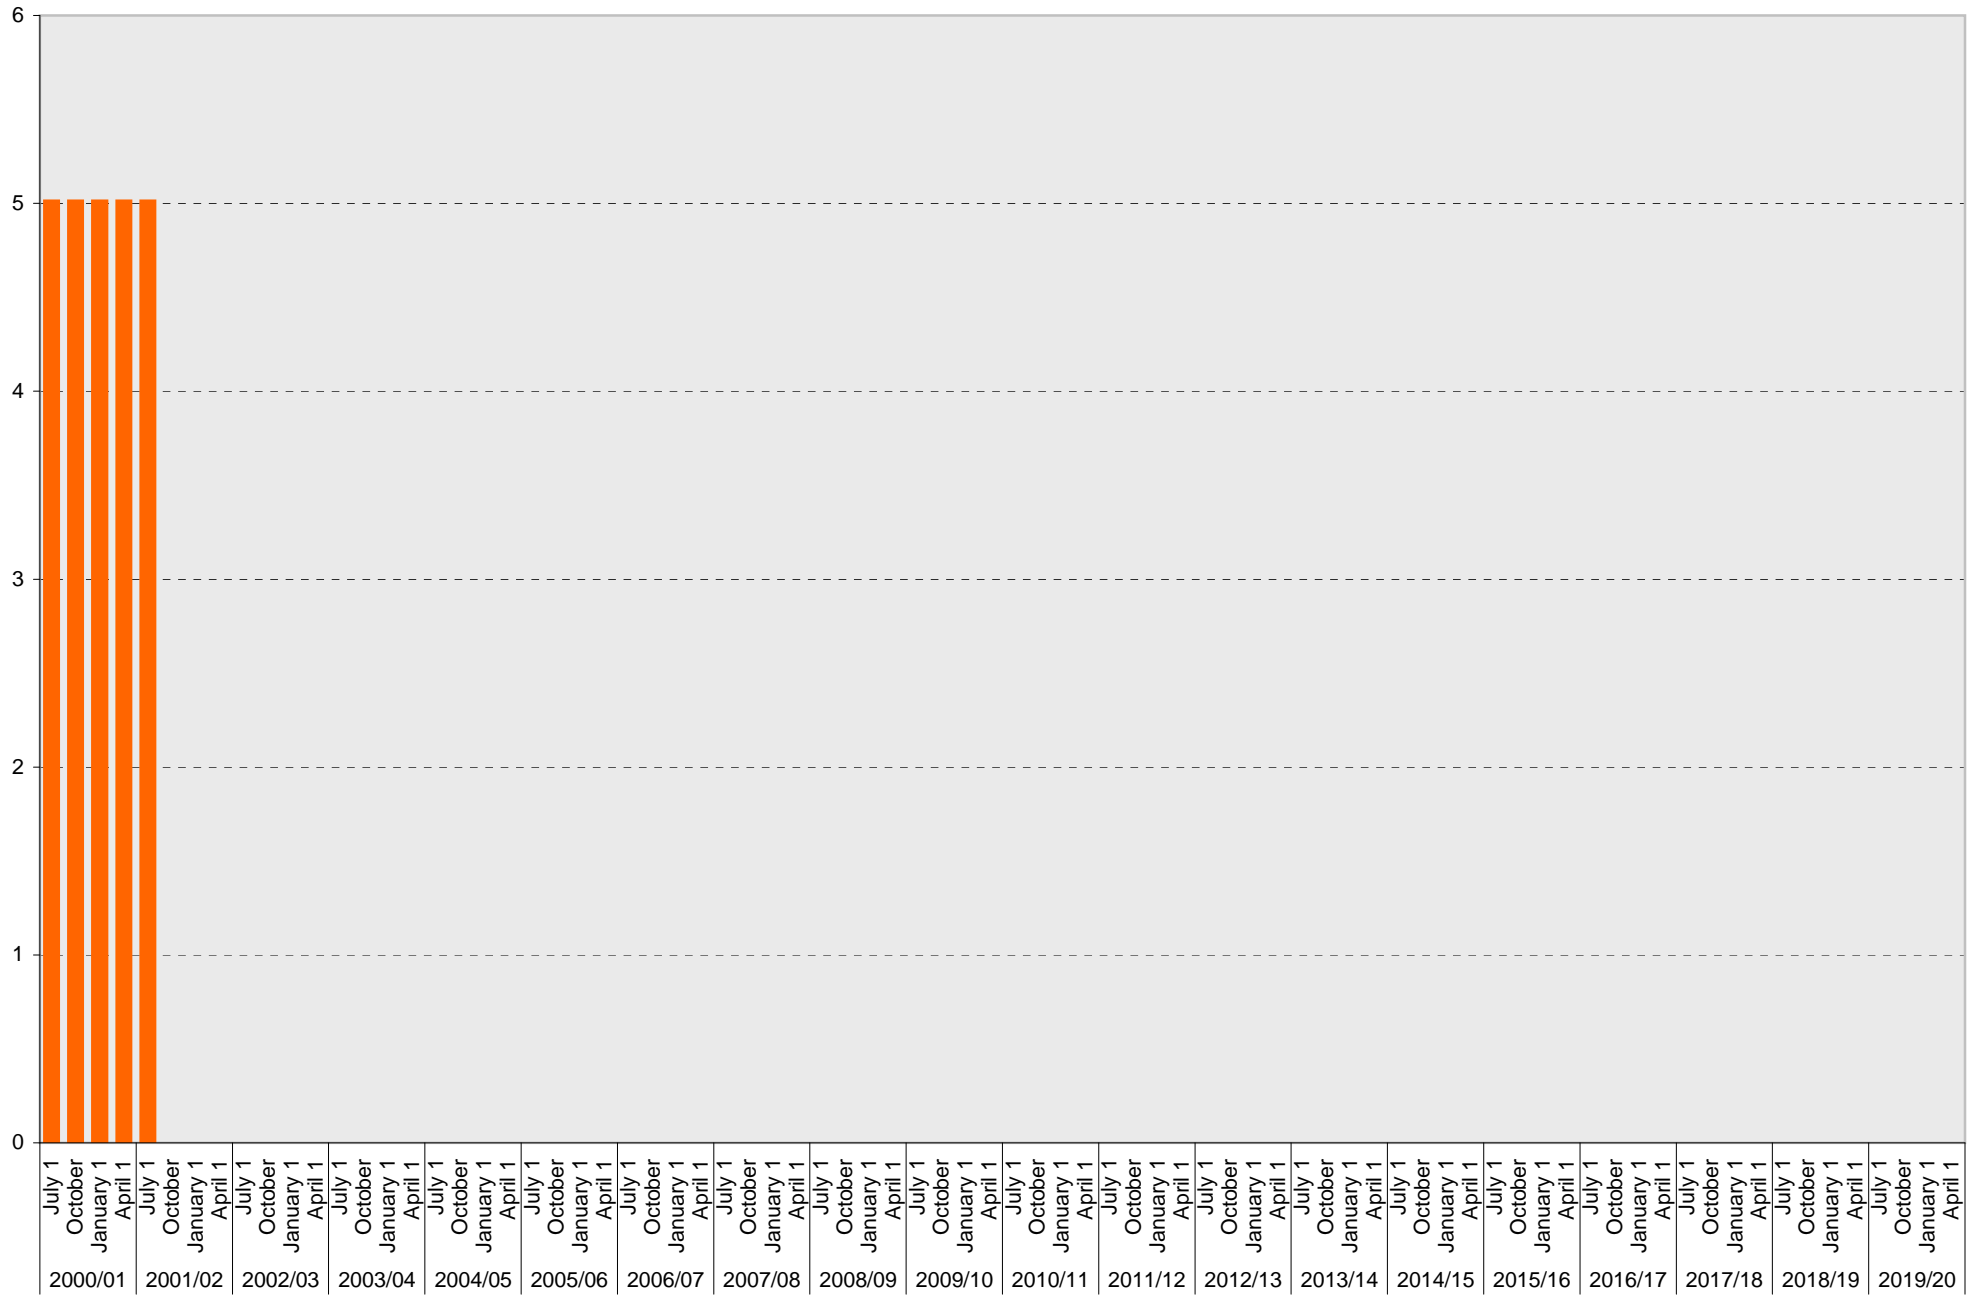

University of California, San Diego Parking Space Inventory  
Lot P415: Visitor: Meter Parking Spaces

Visitor: Meter

## Lot P415: Visitor: Total Parking Spaces

Visitor: Total