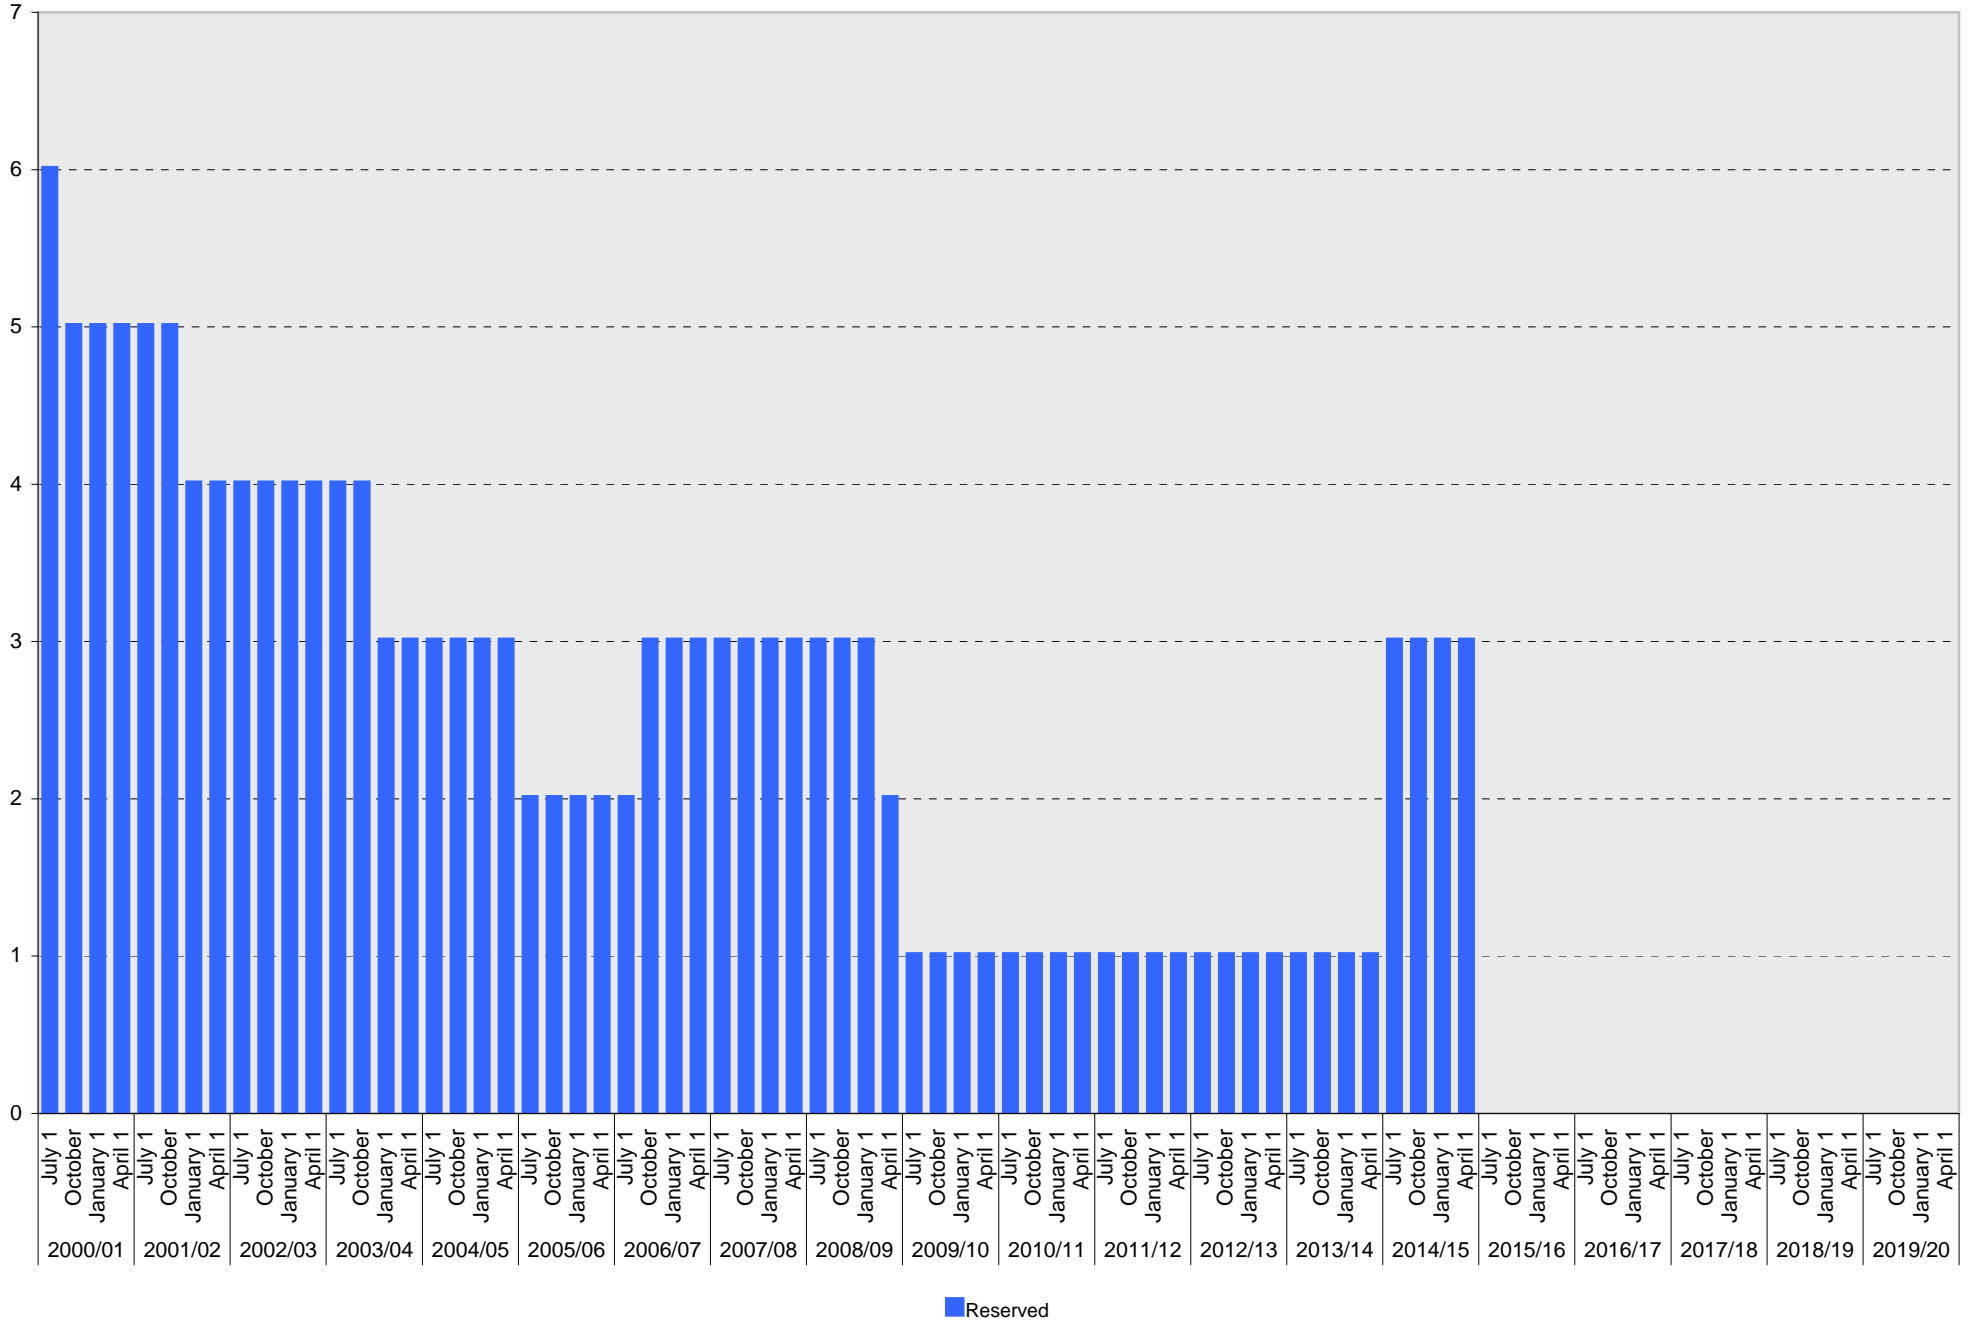

University of California, San Diego Parking Space Inventory

Lot P414: Reserved Parking Spaces

University of California, San Diego Parking Space Inventory

Lot P414: Service Yard Parking Spaces

University of California, San Diego Parking Space Inventory

Lot P414: Loading Parking Spaces

■ Loading

University of California, San Diego Parking Space Inventory

Lot P414: Total Parking Spaces

■ Total

University of California, San Diego Parking Space Inventory
Lot P414

Date		Parking Spaces										Motorcycle Parking Sections	
		A	B	S	Visitor	Reserved	Allocated	Accessible	UC Vehicle	Service Yard	Loading		Total
2000/01	July 1	2				6				3	5	16	
	October 1	1				5				3	7	16	
	January 1	1				5				3	7	16	
	April 1	1				5				3	7	16	
2001/02	July 1	1				5				3	7	16	
	October 1	1				5				3	7	16	
	January 1	2				4				3	7	16	
	April 1	2				4				3	7	16	
2002/03	July 1	2				4				3	7	16	
	October 1	2				4				3	7	16	
	January 1	2				4				3	7	16	
	April 1	2				4				3	7	16	
2003/04	July 1	2				4				3	7	16	
	October 1	2				4				3	7	16	
	January 1	3				3				3	7	16	
	April 1	3				3				3	7	16	
2004/05	July 1	3				3				3	7	16	
	October 1	3				3				3	7	16	
	January 1	3				3				3	7	16	
	April 1	3				3				3	7	16	
2005/06	July 1	4				2				3	7	16	
	October 1	4				2				3	7	16	
	January 1	4				2				3	7	16	
	April 1	4				2				3	7	16	
2006/07	July 1	4				2				3	7	16	
	October 1	3				3				3	7	16	
	January 1	3				3				3	7	16	
	April 1	3				3				3	7	16	
2007/08	July 1	3				3				3	7	16	
	October 1	3				3				3	7	16	
	January 1	3				3				3	7	16	
	April 1	3				3				3	7	16	
2008/09	July 1	3				3				3	7	16	
	October 1	3				3				3	7	16	
	January 1	3				3				3	7	16	
	April 1	4				2				3	7	16	
2009/10	July 1	5				1				3	7	16	
	October 1	5				1				3	7	16	
	January 1	5				1				3	7	16	
	April 1	5				1				3	7	16	