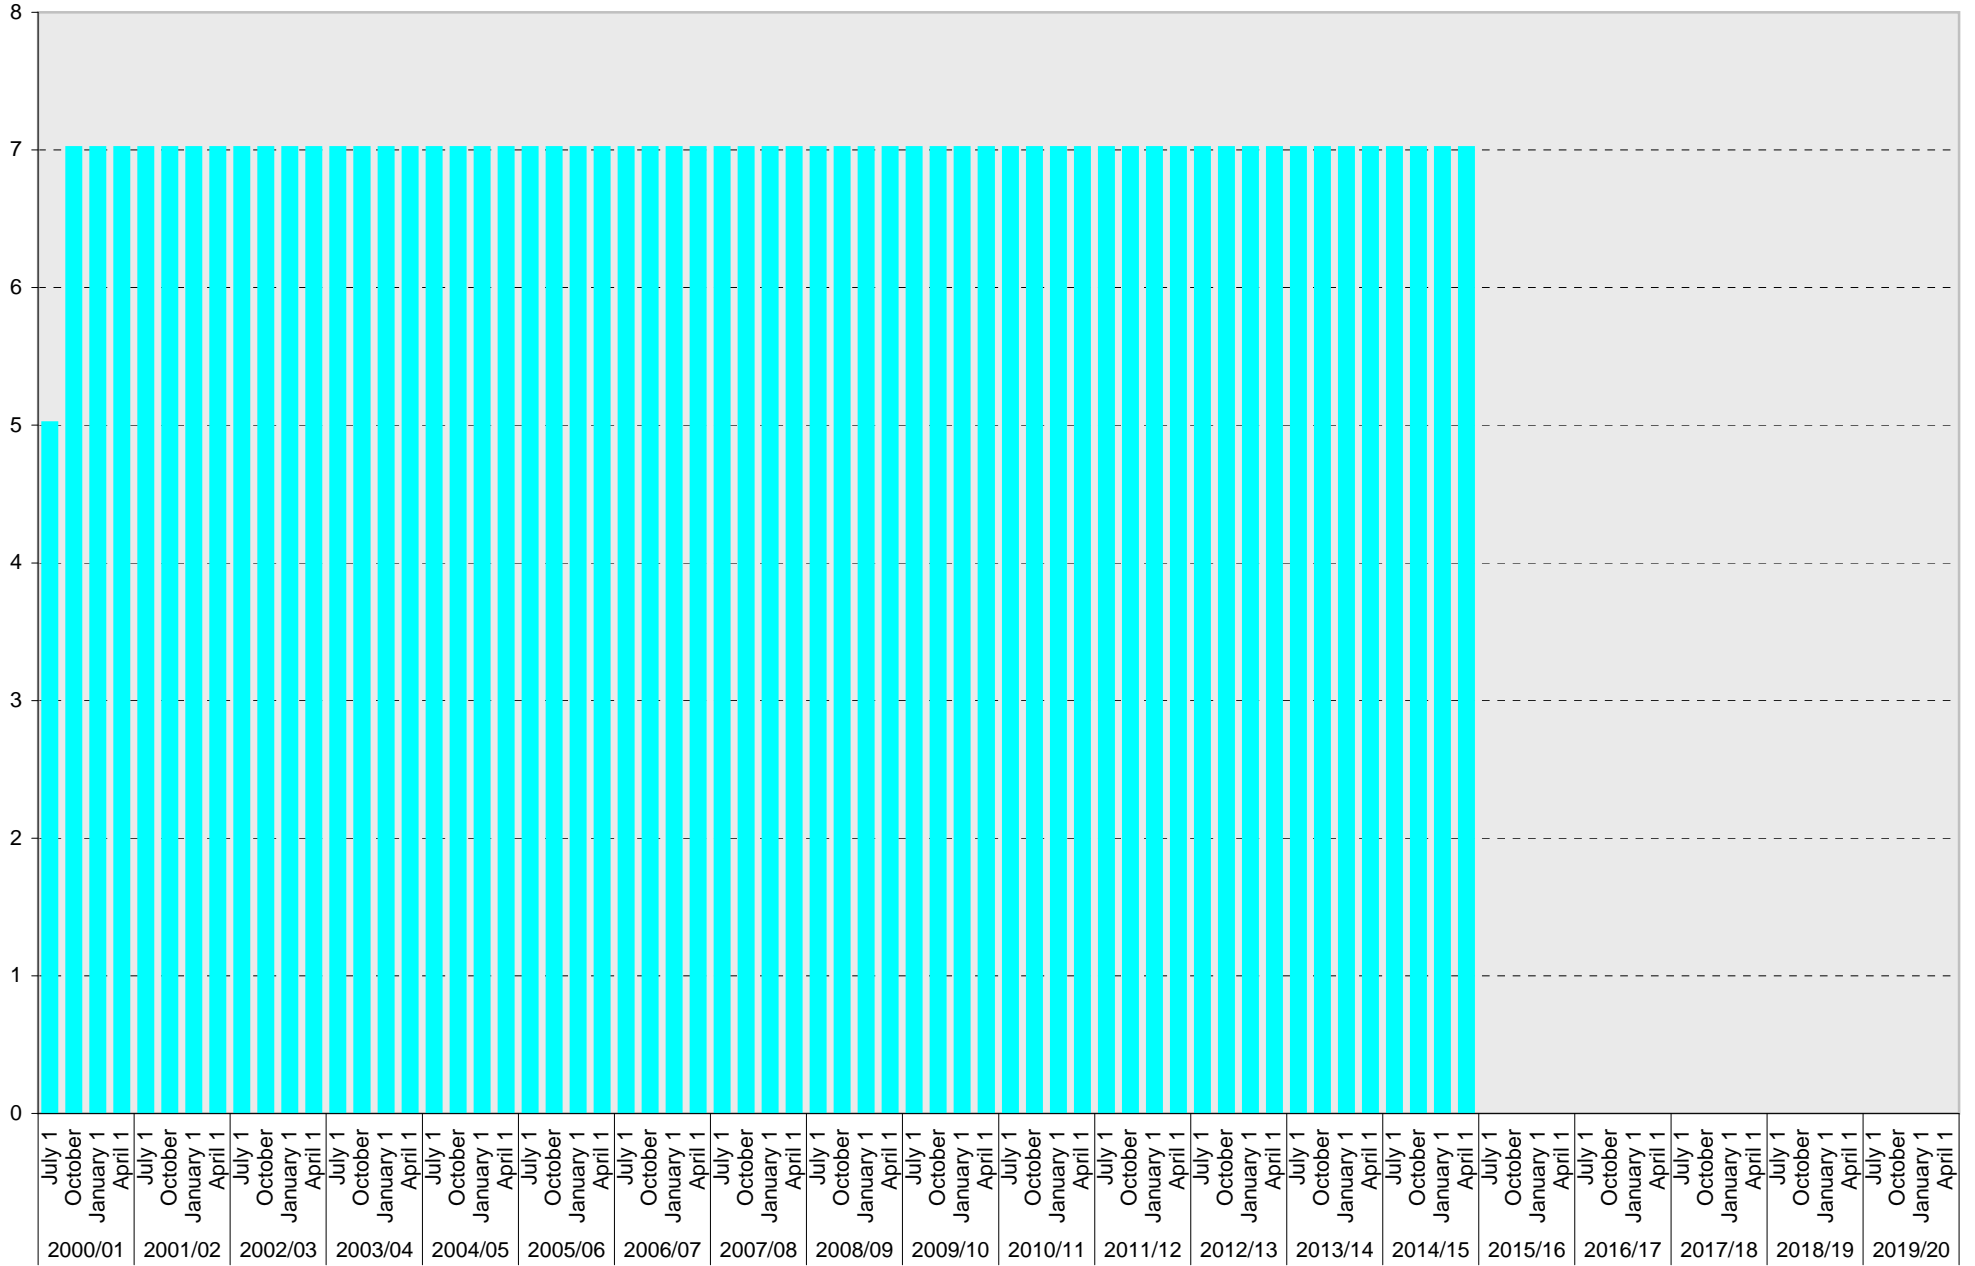

University of California, San Diego Parking Space Inventory

Lot P414: Reserved Parking Spaces

University of California, San Diego Parking Space Inventory

Lot P414: Service Yard Parking Spaces

University of California, San Diego Parking Space Inventory

Lot P414: Loading Parking Spaces

■ Loading

University of California, San Diego Parking Space Inventory

Lot P414: Total Parking Spaces

■ Total

University of California, San Diego Parking Space Inventory
Lot P414

Date		Parking Spaces										Motorcycle Parking Sections	
		A	B	S	Visitor	Reserved	Allocated	Accessible	UC Vehicle	Service Yard	Loading		Total
2000/01	July 1	2				6				3	5	16	
	October 1	1				5				3	7	16	
	January 1	1				5				3	7	16	
	April 1	1				5				3	7	16	
2001/02	July 1	1				5				3	7	16	
	October 1	1				5				3	7	16	
	January 1	2				4				3	7	16	
	April 1	2				4				3	7	16	
2002/03	July 1	2				4				3	7	16	
	October 1	2				4				3	7	16	
	January 1	2				4				3	7	16	
	April 1	2				4				3	7	16	
2003/04	July 1	2				4				3	7	16	
	October 1	2				4				3	7	16	
	January 1	3				3				3	7	16	
	April 1	3				3				3	7	16	
2004/05	July 1	3				3				3	7	16	
	October 1	3				3				3	7	16	
	January 1	3				3				3	7	16	
	April 1	3				3				3	7	16	
2005/06	July 1	4				2				3	7	16	
	October 1	4				2				3	7	16	
	January 1	4				2				3	7	16	
	April 1	4				2				3	7	16	
2006/07	July 1	4				2				3	7	16	
	October 1	3				3				3	7	16	
	January 1	3				3				3	7	16	
	April 1	3				3				3	7	16	
2007/08	July 1	3				3				3	7	16	
	October 1	3				3				3	7	16	
	January 1	3				3				3	7	16	
	April 1	3				3				3	7	16	
2008/09	July 1	3				3				3	7	16	
	October 1	3				3				3	7	16	
	January 1	3				3				3	7	16	
	April 1	4				2				3	7	16	
2009/10	July 1	5				1				3	7	16	
	October 1	5				1				3	7	16	
	January 1	5				1				3	7	16	
	April 1	5				1				3	7	16	