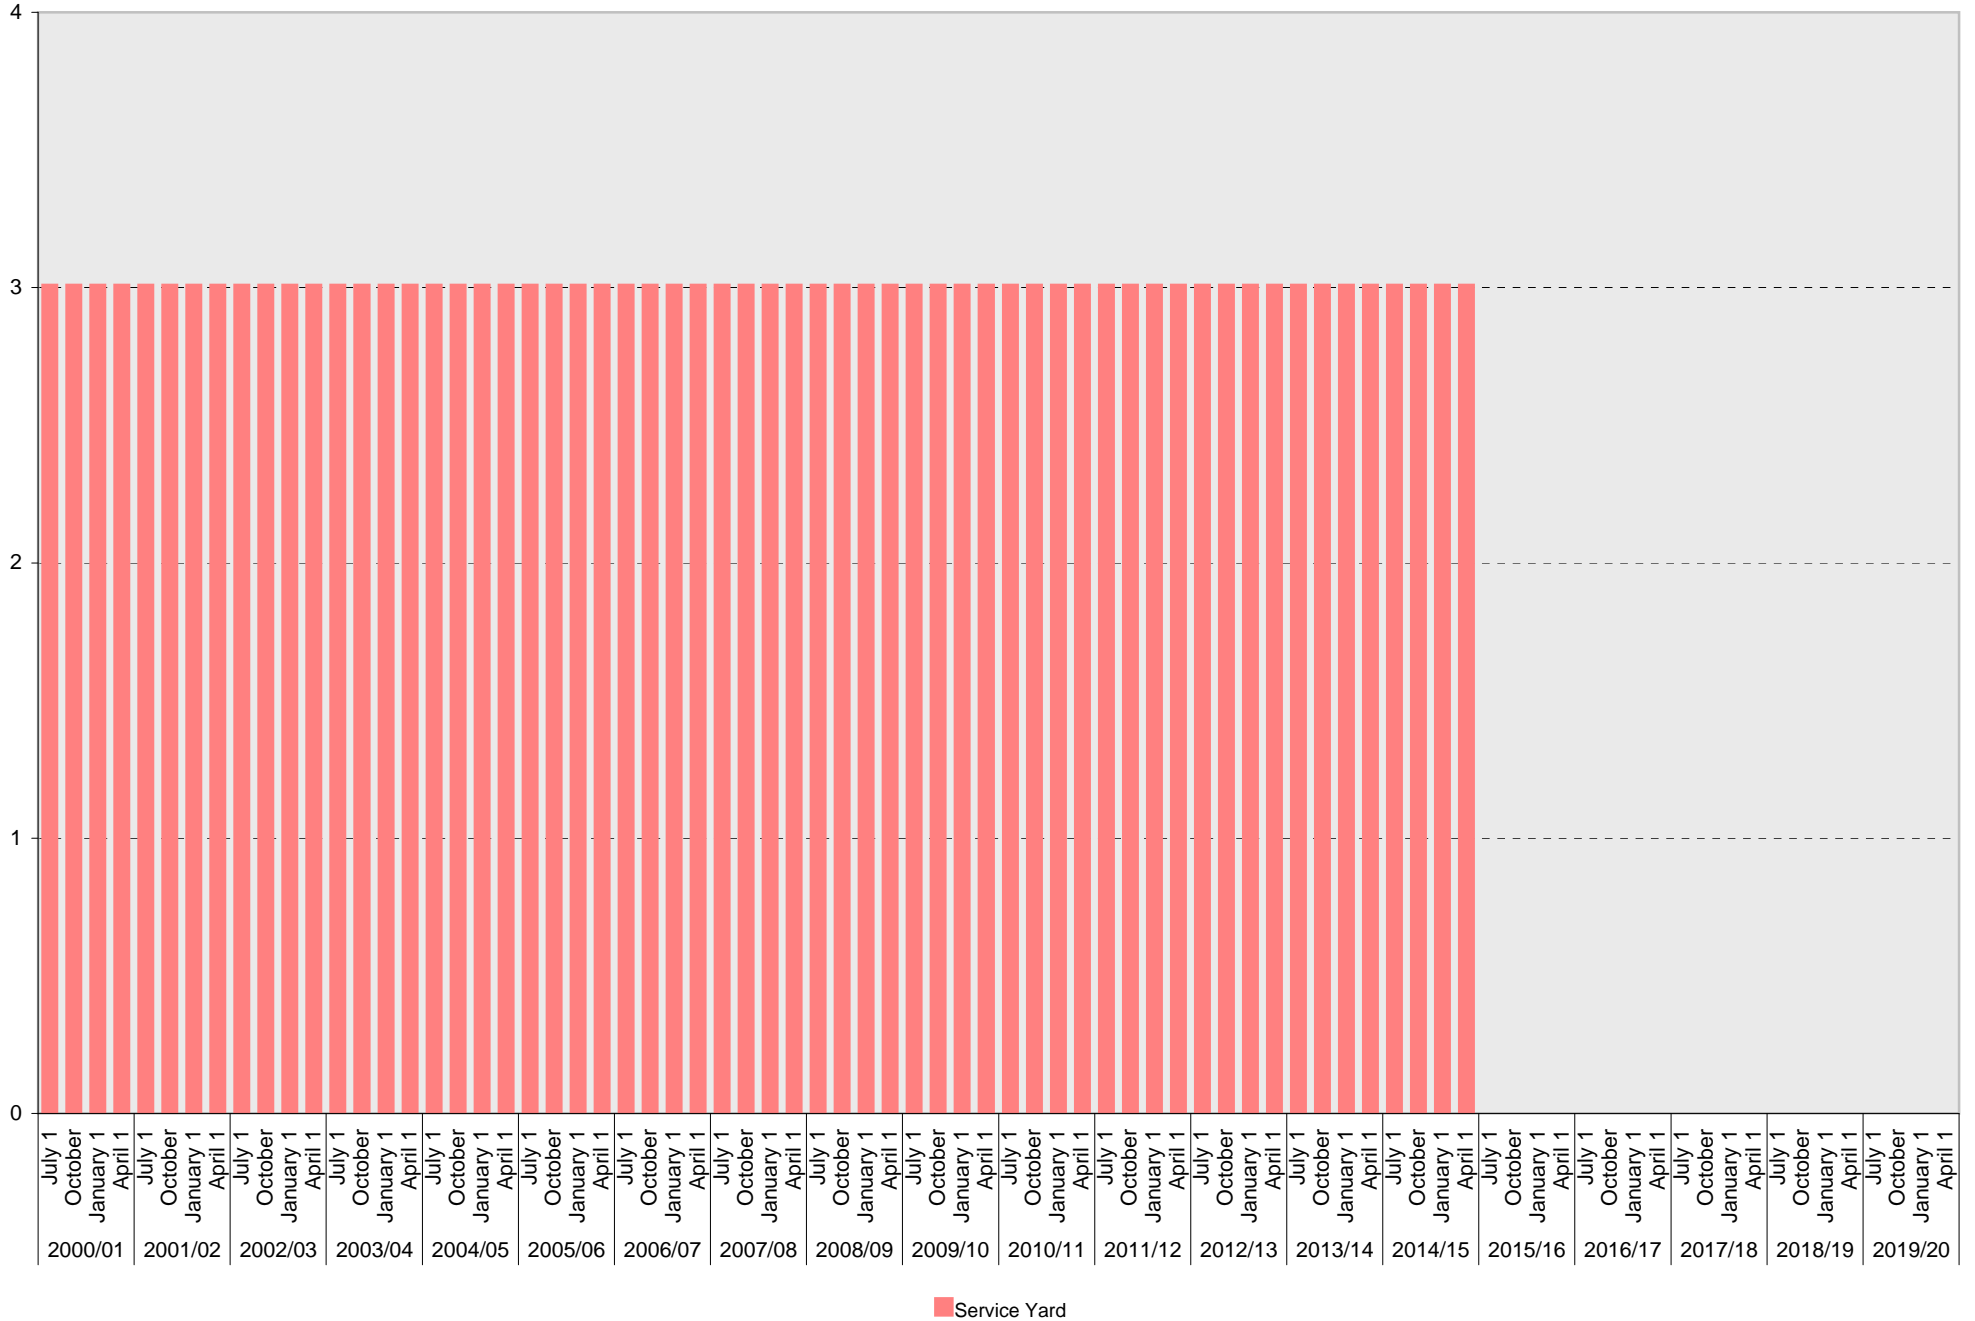

University of California, San Diego Parking Space Inventory

Lot P414: Reserved Parking Spaces

University of California, San Diego Parking Space Inventory

Lot P414: Service Yard Parking Spaces

University of California, San Diego Parking Space Inventory

Lot P414: Loading Parking Spaces

■ Loading

University of California, San Diego Parking Space Inventory

Lot P414: Total Parking Spaces

■ Total

University of California, San Diego Parking Space Inventory
Lot P414

Date		Parking Spaces										Motorcycle Parking Sections	
		A	B	S	Visitor	Reserved	Allocated	Accessible	UC Vehicle	Service Yard	Loading		Total
2000/01	July 1	2				6				3	5	16	
	October 1	1				5				3	7	16	
	January 1	1				5				3	7	16	
	April 1	1				5				3	7	16	
2001/02	July 1	1				5				3	7	16	
	October 1	1				5				3	7	16	
	January 1	2				4				3	7	16	
	April 1	2				4				3	7	16	
2002/03	July 1	2				4				3	7	16	
	October 1	2				4				3	7	16	
	January 1	2				4				3	7	16	
	April 1	2				4				3	7	16	
2003/04	July 1	2				4				3	7	16	
	October 1	2				4				3	7	16	
	January 1	3				3				3	7	16	
	April 1	3				3				3	7	16	
2004/05	July 1	3				3				3	7	16	
	October 1	3				3				3	7	16	
	January 1	3				3				3	7	16	
	April 1	3				3				3	7	16	
2005/06	July 1	4				2				3	7	16	
	October 1	4				2				3	7	16	
	January 1	4				2				3	7	16	
	April 1	4				2				3	7	16	
2006/07	July 1	4				2				3	7	16	
	October 1	3				3				3	7	16	
	January 1	3				3				3	7	16	
	April 1	3				3				3	7	16	
2007/08	July 1	3				3				3	7	16	
	October 1	3				3				3	7	16	
	January 1	3				3				3	7	16	
	April 1	3				3				3	7	16	
2008/09	July 1	3				3				3	7	16	
	October 1	3				3				3	7	16	
	January 1	3				3				3	7	16	
	April 1	4				2				3	7	16	
2009/10	July 1	5				1				3	7	16	
	October 1	5				1				3	7	16	
	January 1	5				1				3	7	16	
	April 1	5				1				3	7	16	