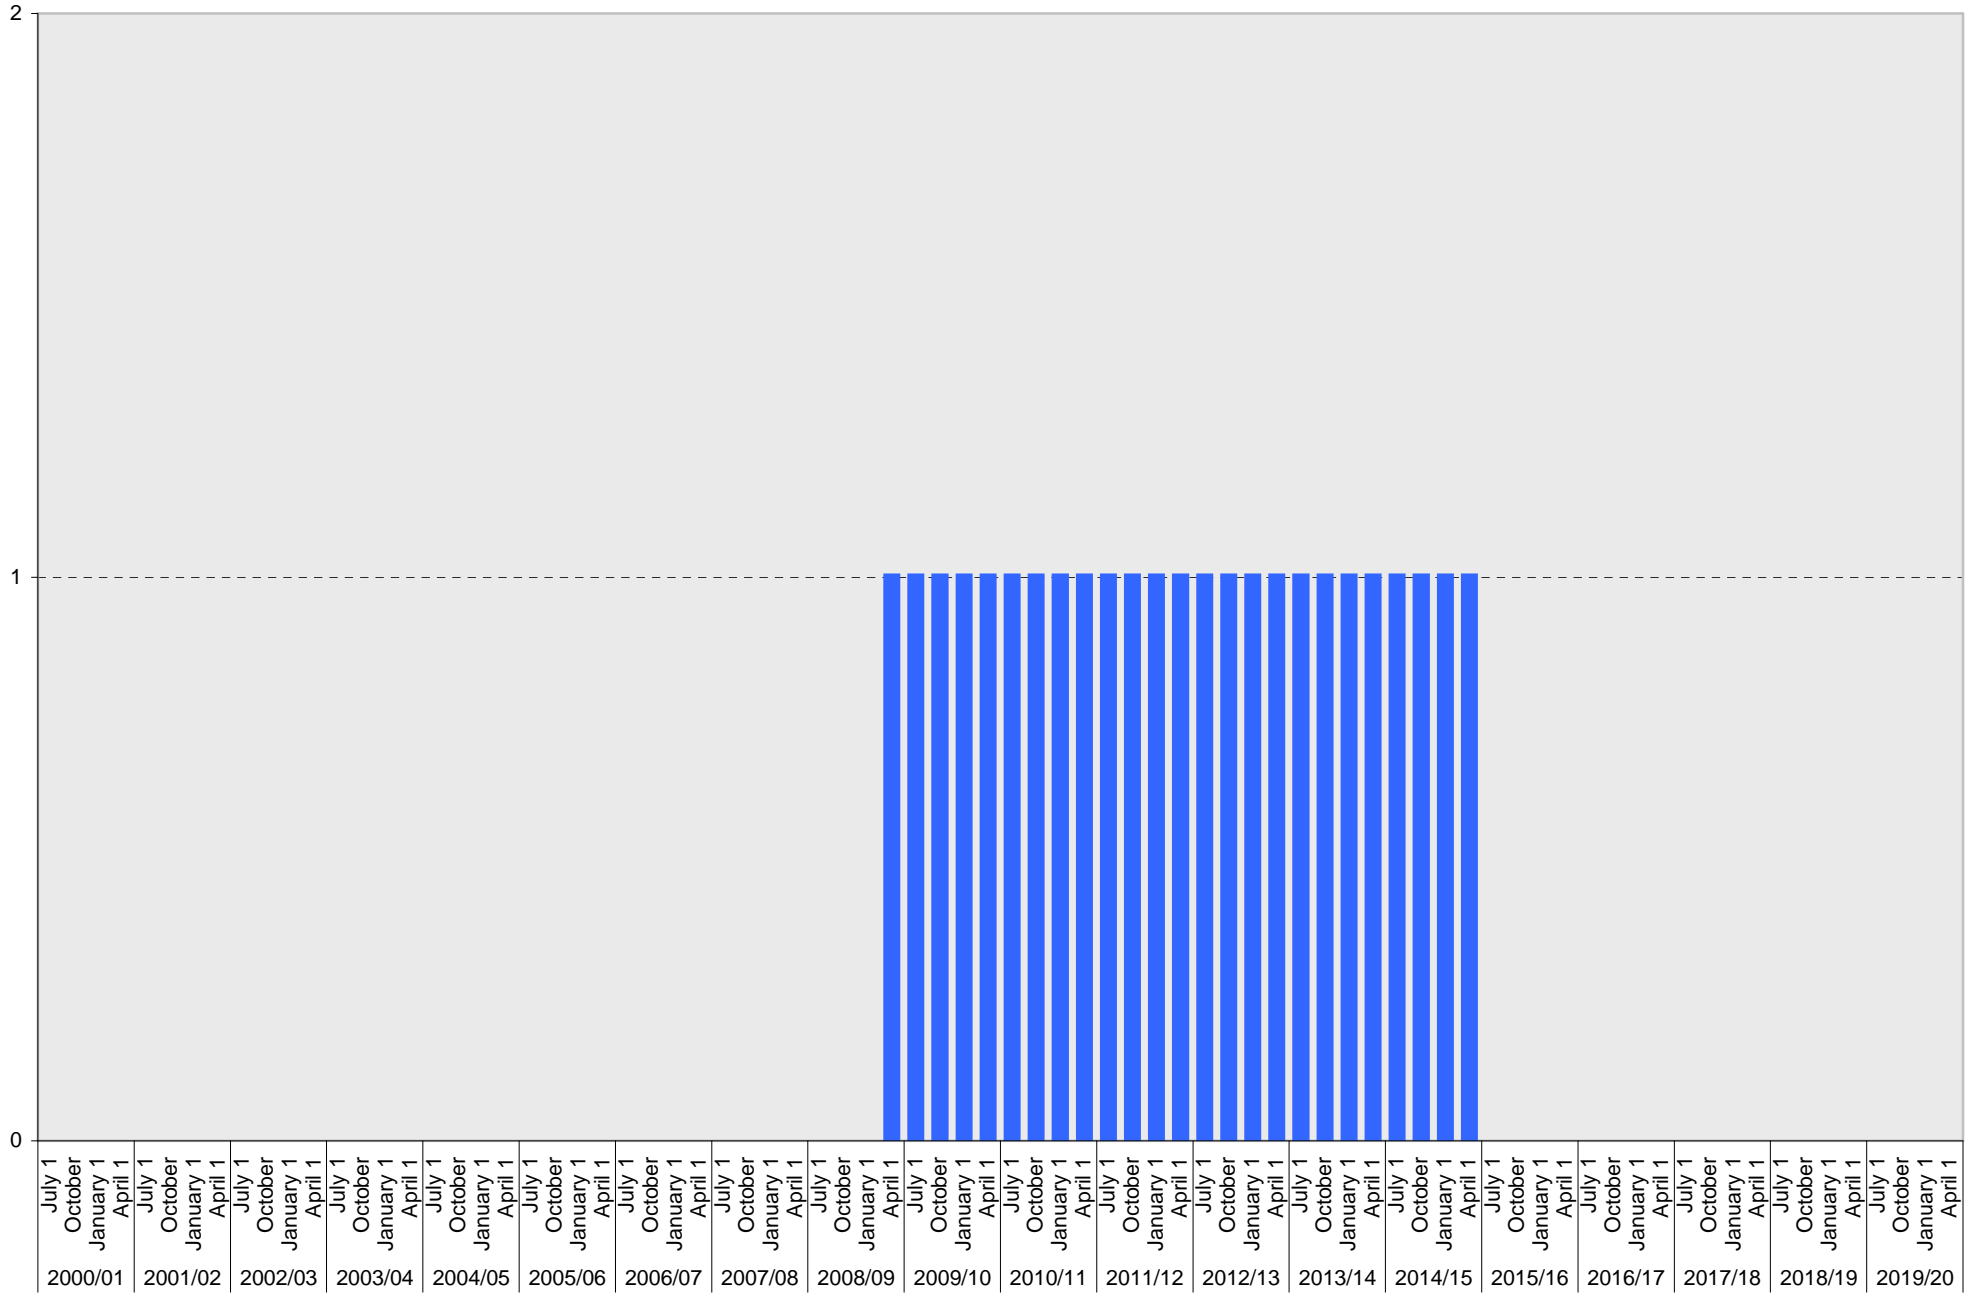

University of California, San Diego Parking Space Inventory

Lot P413: Reserved Parking Spaces

■ Reserved

University of California, San Diego Parking Space Inventory
Lot P413: Allocated: Office of Students with Disabilities Visitor Parking Spaces

■ Allocated

University of California, San Diego Parking Space Inventory
Lot P413: Allocated: Total Parking Spaces

Allocated: Total

University of California, San Diego Parking Space Inventory

Lot P413: Accessible Parking Spaces