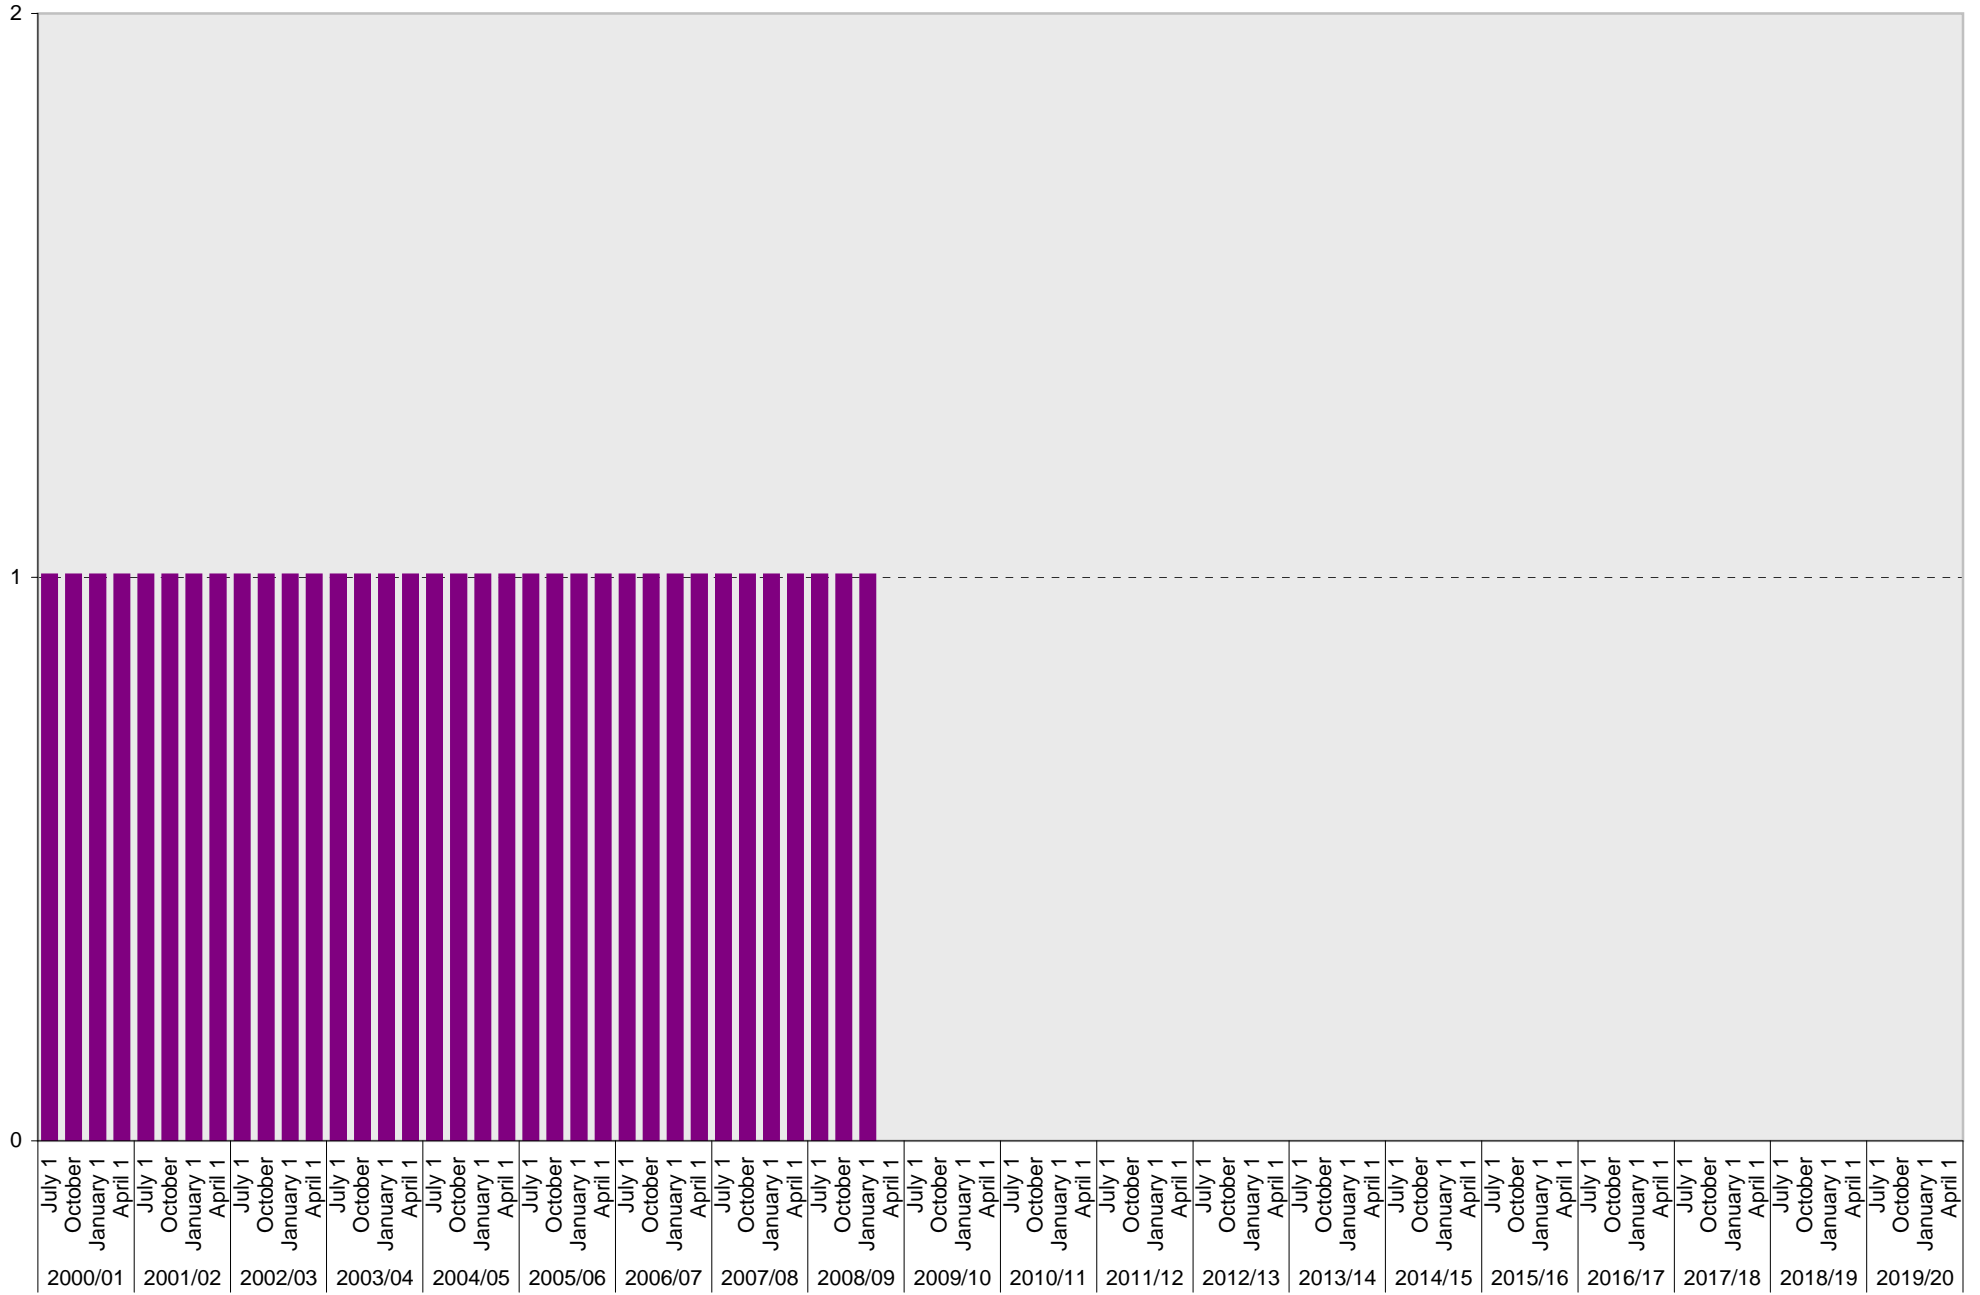

University of California, San Diego Parking Space Inventory

Lot P413: Reserved Parking Spaces

■ Reserved

University of California, San Diego Parking Space Inventory
Lot P413: Allocated: Office of Students with Disabilities Visitor Parking Spaces

■ Allocated

University of California, San Diego Parking Space Inventory
Lot P413: Allocated: Total Parking Spaces

Allocated: Total

University of California, San Diego Parking Space Inventory

Lot P413: Accessible Parking Spaces