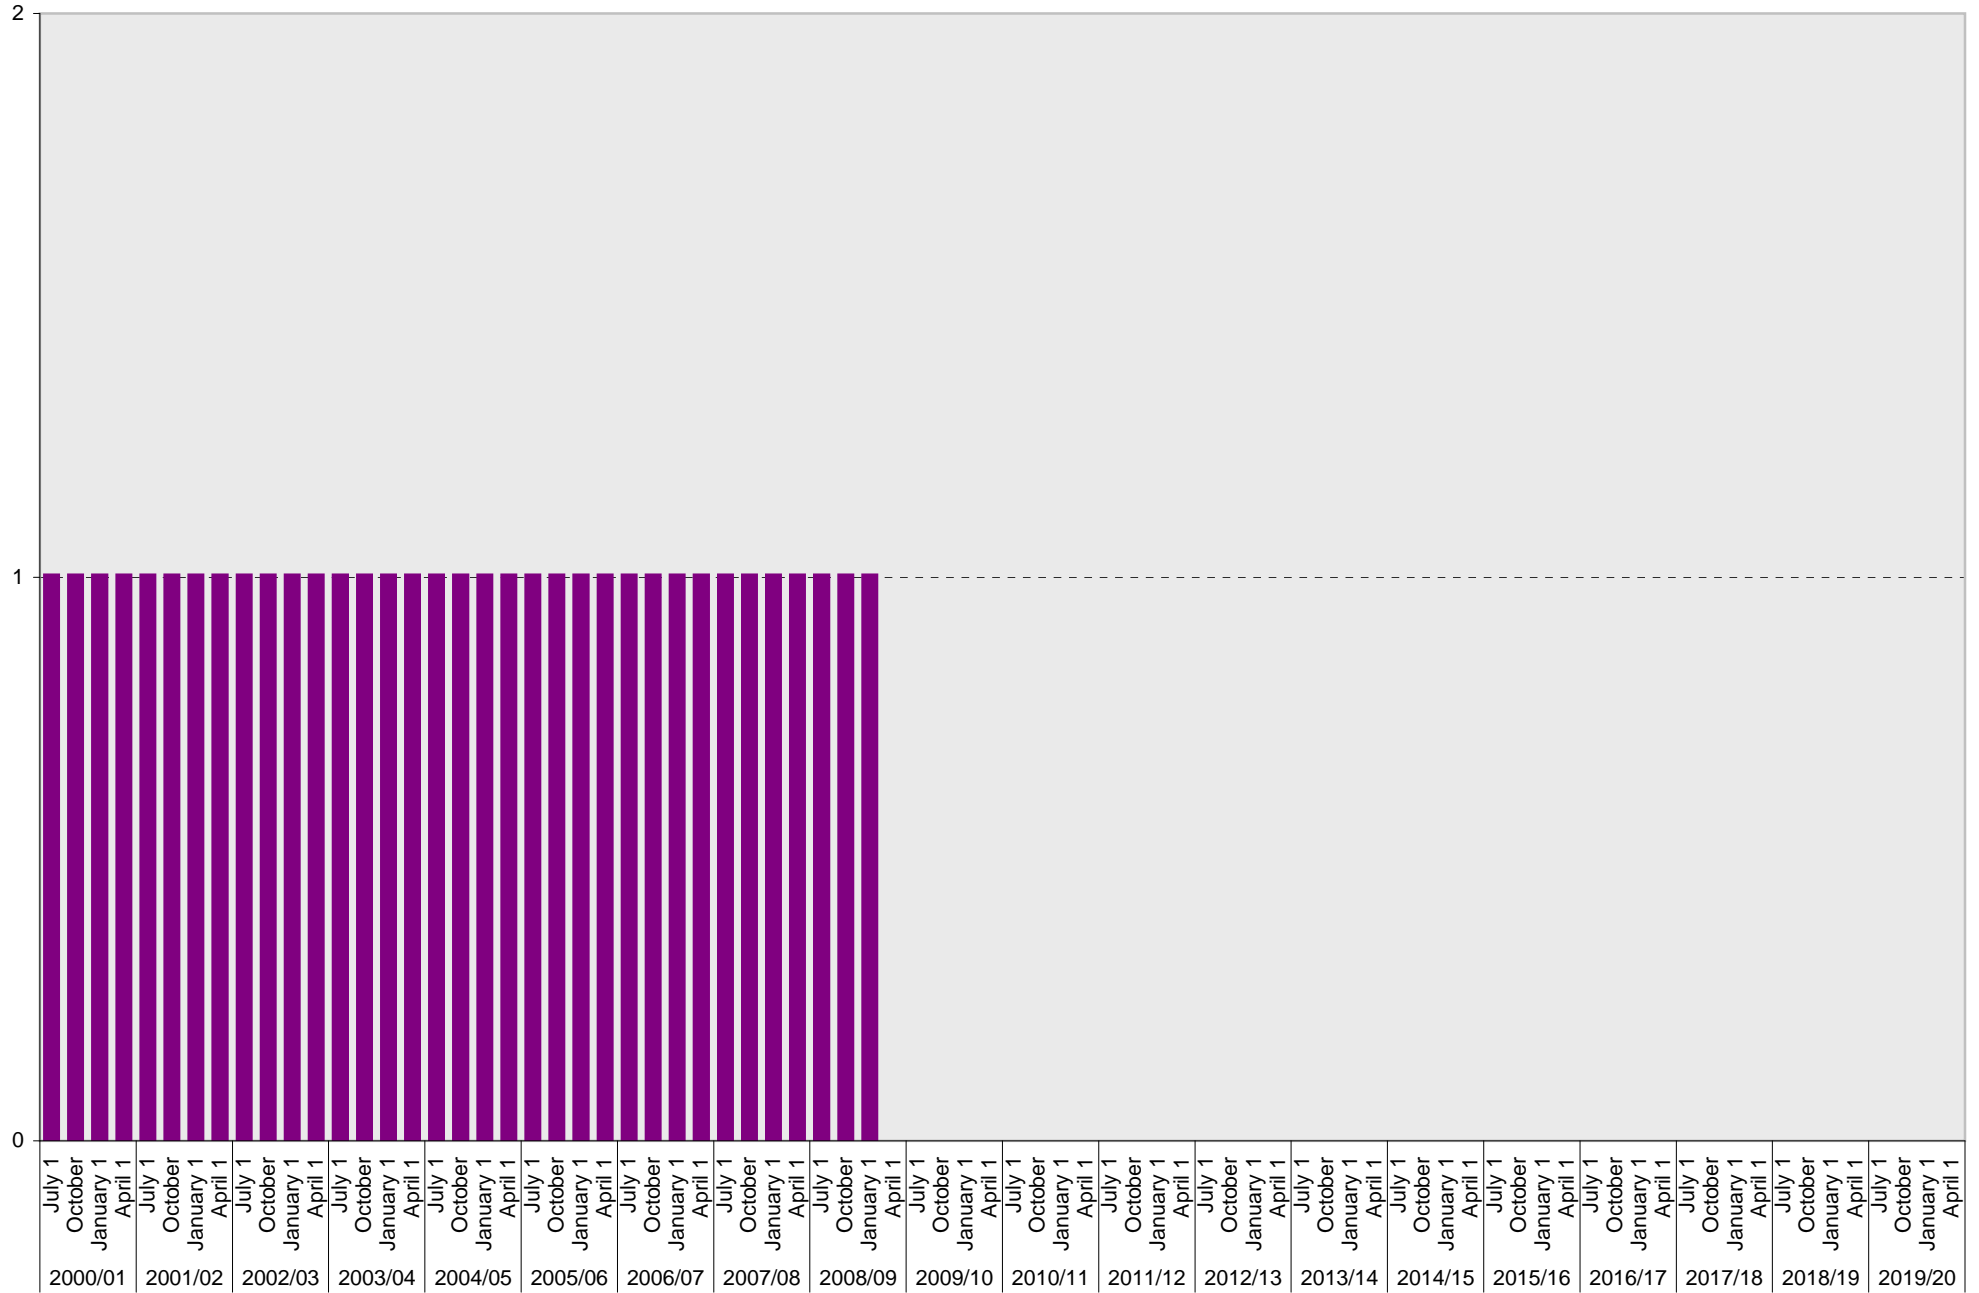

University of California, San Diego Parking Space Inventory

Lot P413: Reserved Parking Spaces

■ Reserved

University of California, San Diego Parking Space Inventory
Lot P413: Allocated: Office of Students with Disabilities Visitor Parking Spaces

■ Allocated

University of California, San Diego Parking Space Inventory
Lot P413: Allocated: Total Parking Spaces

Allocated: Total

University of California, San Diego Parking Space Inventory

Lot P413: Accessible Parking Spaces