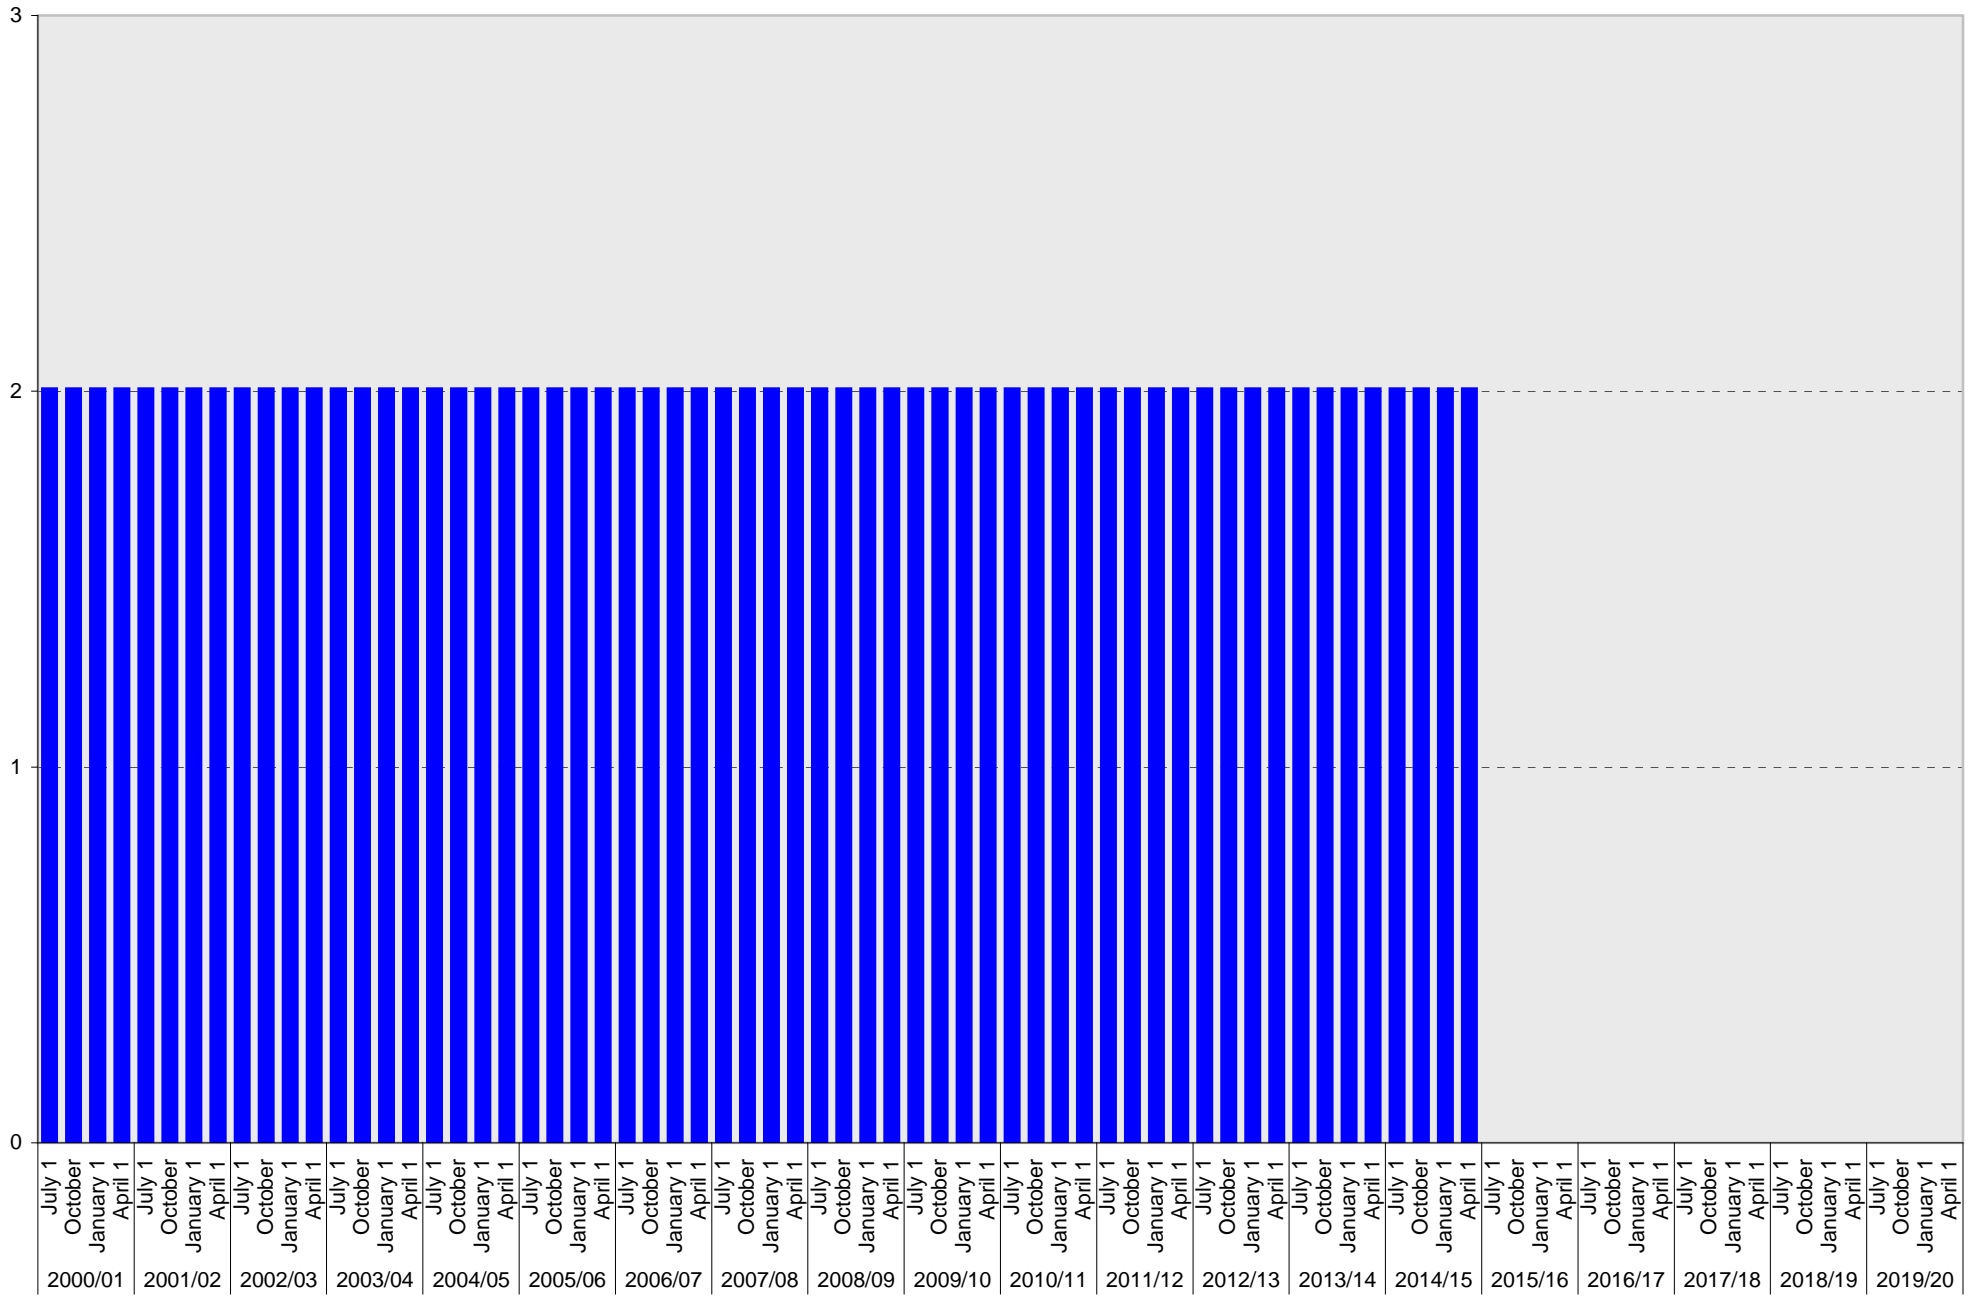

■ Allocated

University of California, San Diego Parking Space Inventory
Lot P413: Allocated: Total Parking Spaces

Allocated: Total

University of California, San Diego Parking Space Inventory

Lot P413: Accessible Parking Spaces

■ Accessible

University of California, San Diego Parking Space Inventory
Lot P413: Total Parking Spaces

■ Total

University of California, San Diego Parking Space Inventory
Lot P413

Date		Parking Spaces										Motorcycle Parking Sections	
		A	B	S	Visitor	Reserved	Allocated	Accessible	UC Vehicle	Service Yard	Loading		Total
2000/01	July 1						1	2				3	
	October 1						1	2				3	
	January 1						1	2				3	
	April 1						1	2				3	
2001/02	July 1						1	2				3	
	October 1						1	2				3	
	January 1						1	2				3	
	April 1						1	2				3	
2002/03	July 1						1	2				3	
	October 1						1	2				3	
	January 1						1	2				3	
	April 1						1	2				3	
2003/04	July 1						1	2				3	
	October 1						1	2				3	
	January 1						1	2				3	
	April 1						1	2				3	
2004/05	July 1						1	2				3	
	October 1						1	2				3	
	January 1						1	2				3	
	April 1						1	2				3	
2005/06	July 1						1	2				3	
	October 1						1	2				3	
	January 1						1	2				3	
	April 1						1	2				3	
2006/07	July 1						1	2				3	
	October 1						1	2				3	
	January 1						1	2				3	
	April 1						1	2				3	
2007/08	July 1						1	2				3	
	October 1						1	2				3	
	January 1						1	2				3	
	April 1						1	2				3	
2008/09	July 1						1	2				3	
	October 1						1	2				3	
	January 1						1	2				3	
	April 1					1		2				3	
2009/10	July 1					1		2				3	
	October 1					1		2				3	
	January 1					1		2				3	
	April 1					1		2				3	