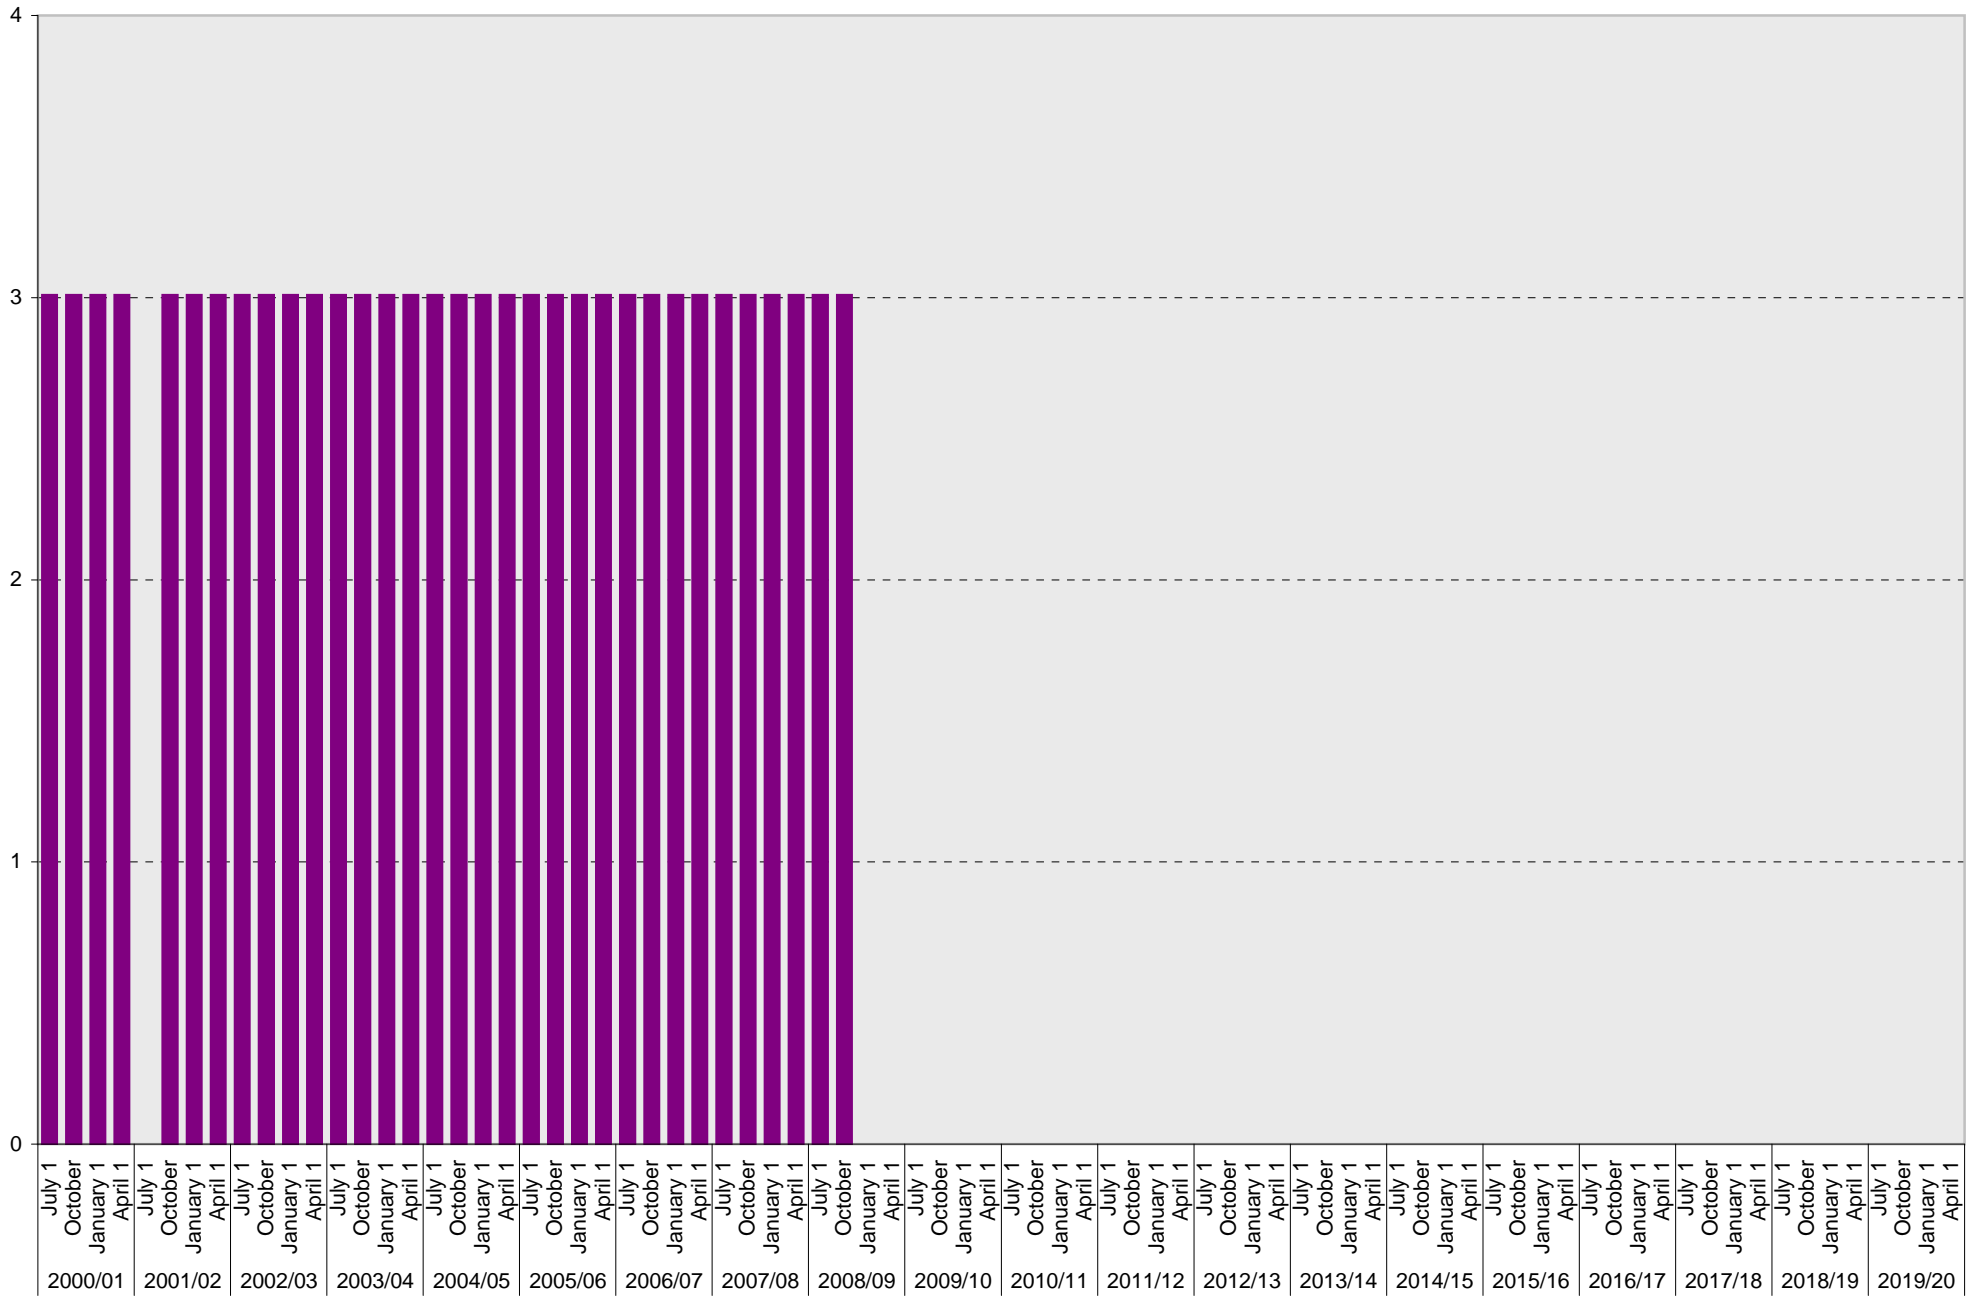

University of California, San Diego Parking Space Inventory

Lot P412: A Parking Spaces

University of California, San Diego Parking Space Inventory

Lot P412: Reserved Parking Spaces

■ Reserved

University of California, San Diego Parking Space Inventory

Lot P412: Allocated: Guest Parking Spaces

■ Allocated

University of California, San Diego Parking Space Inventory
Lot P412: Allocated: International Center Visitor Parking Spaces

■ Allocated

University of California, San Diego Parking Space Inventory