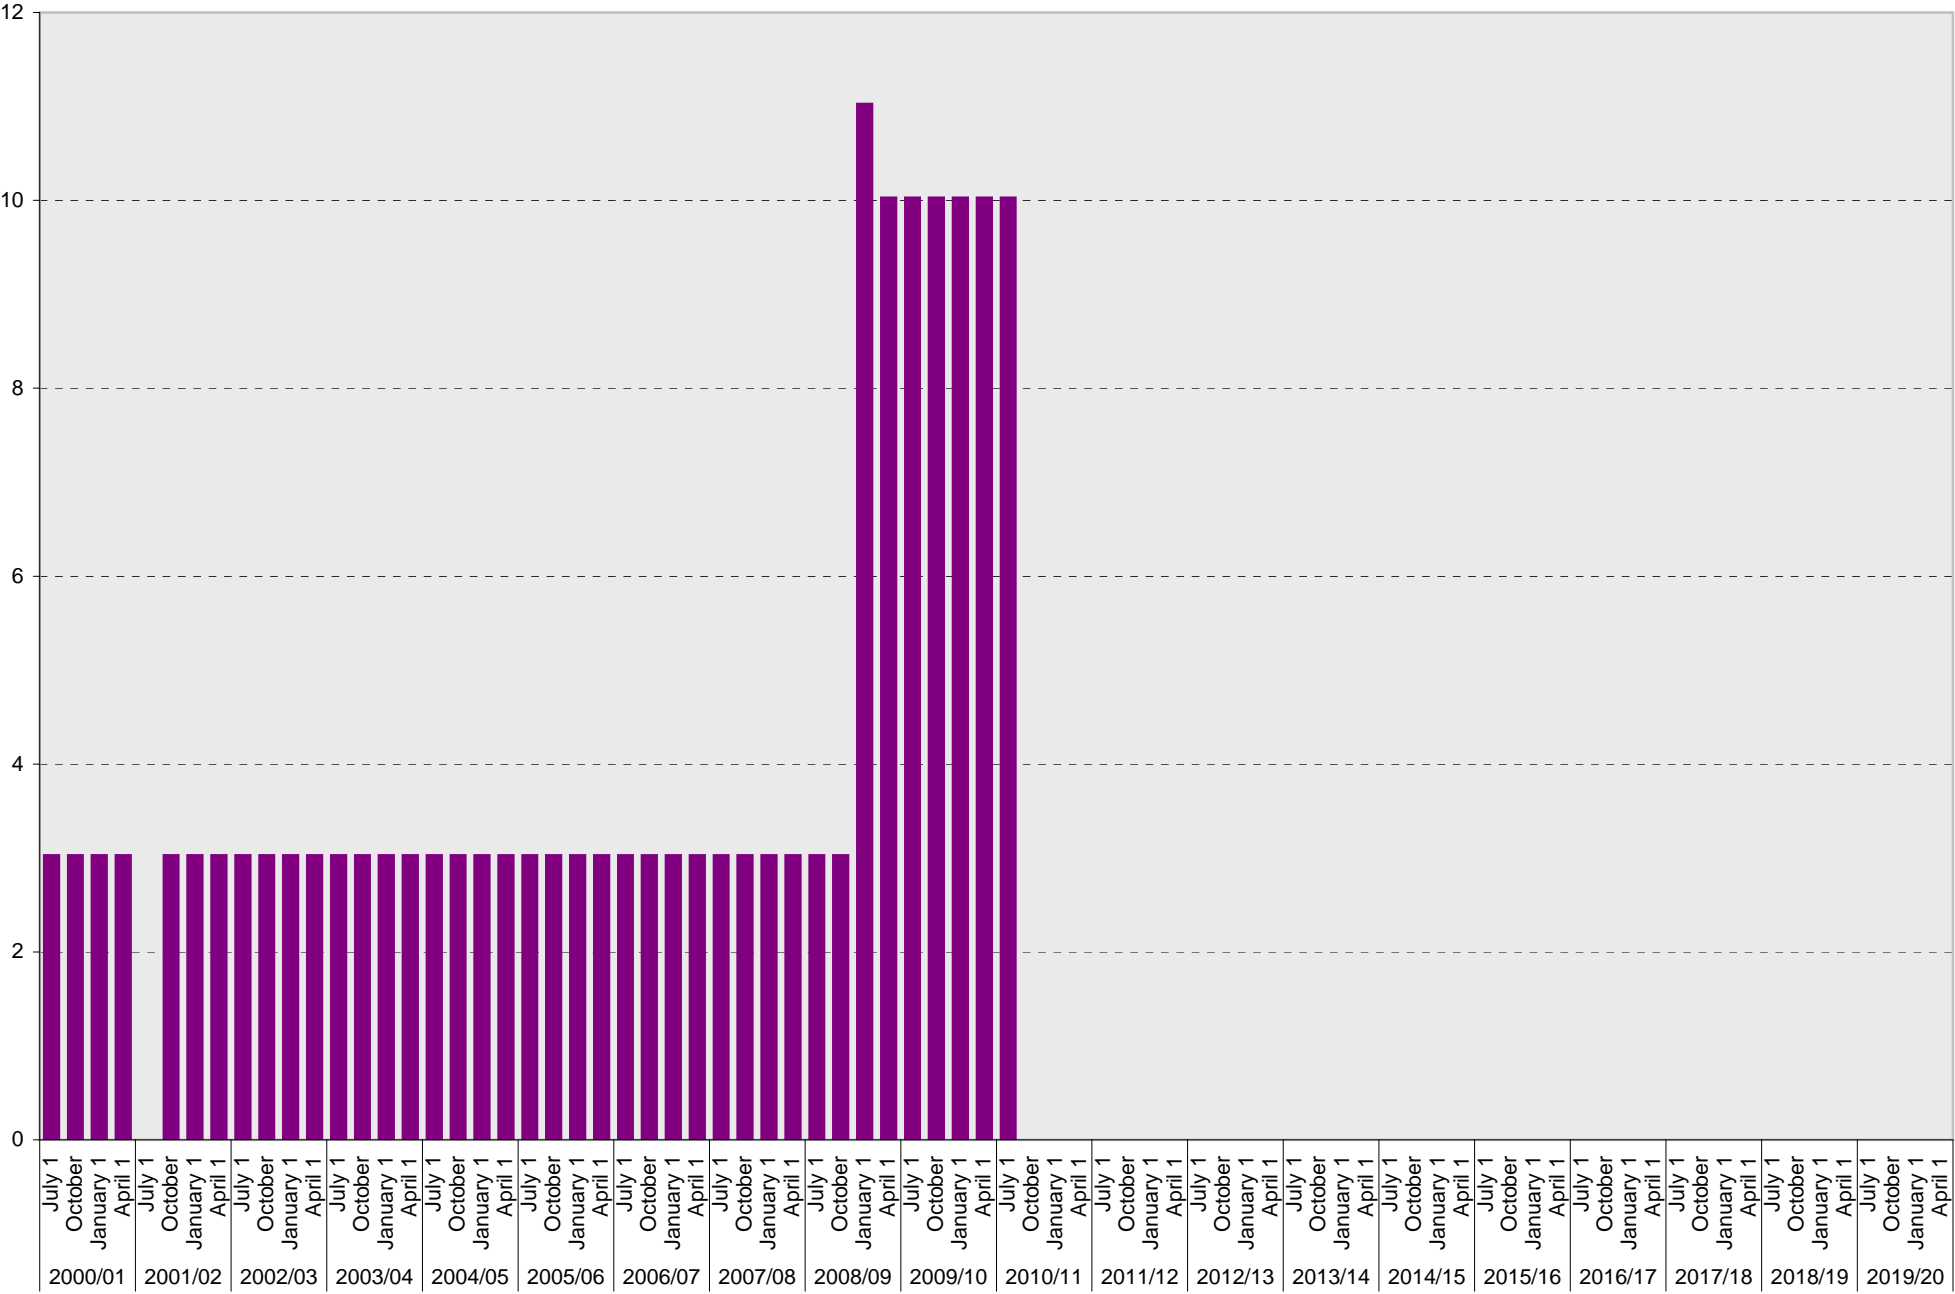

University of California, San Diego Parking Space Inventory

Lot P412: Allocated: Total Parking Spaces

■ Allocated: Total