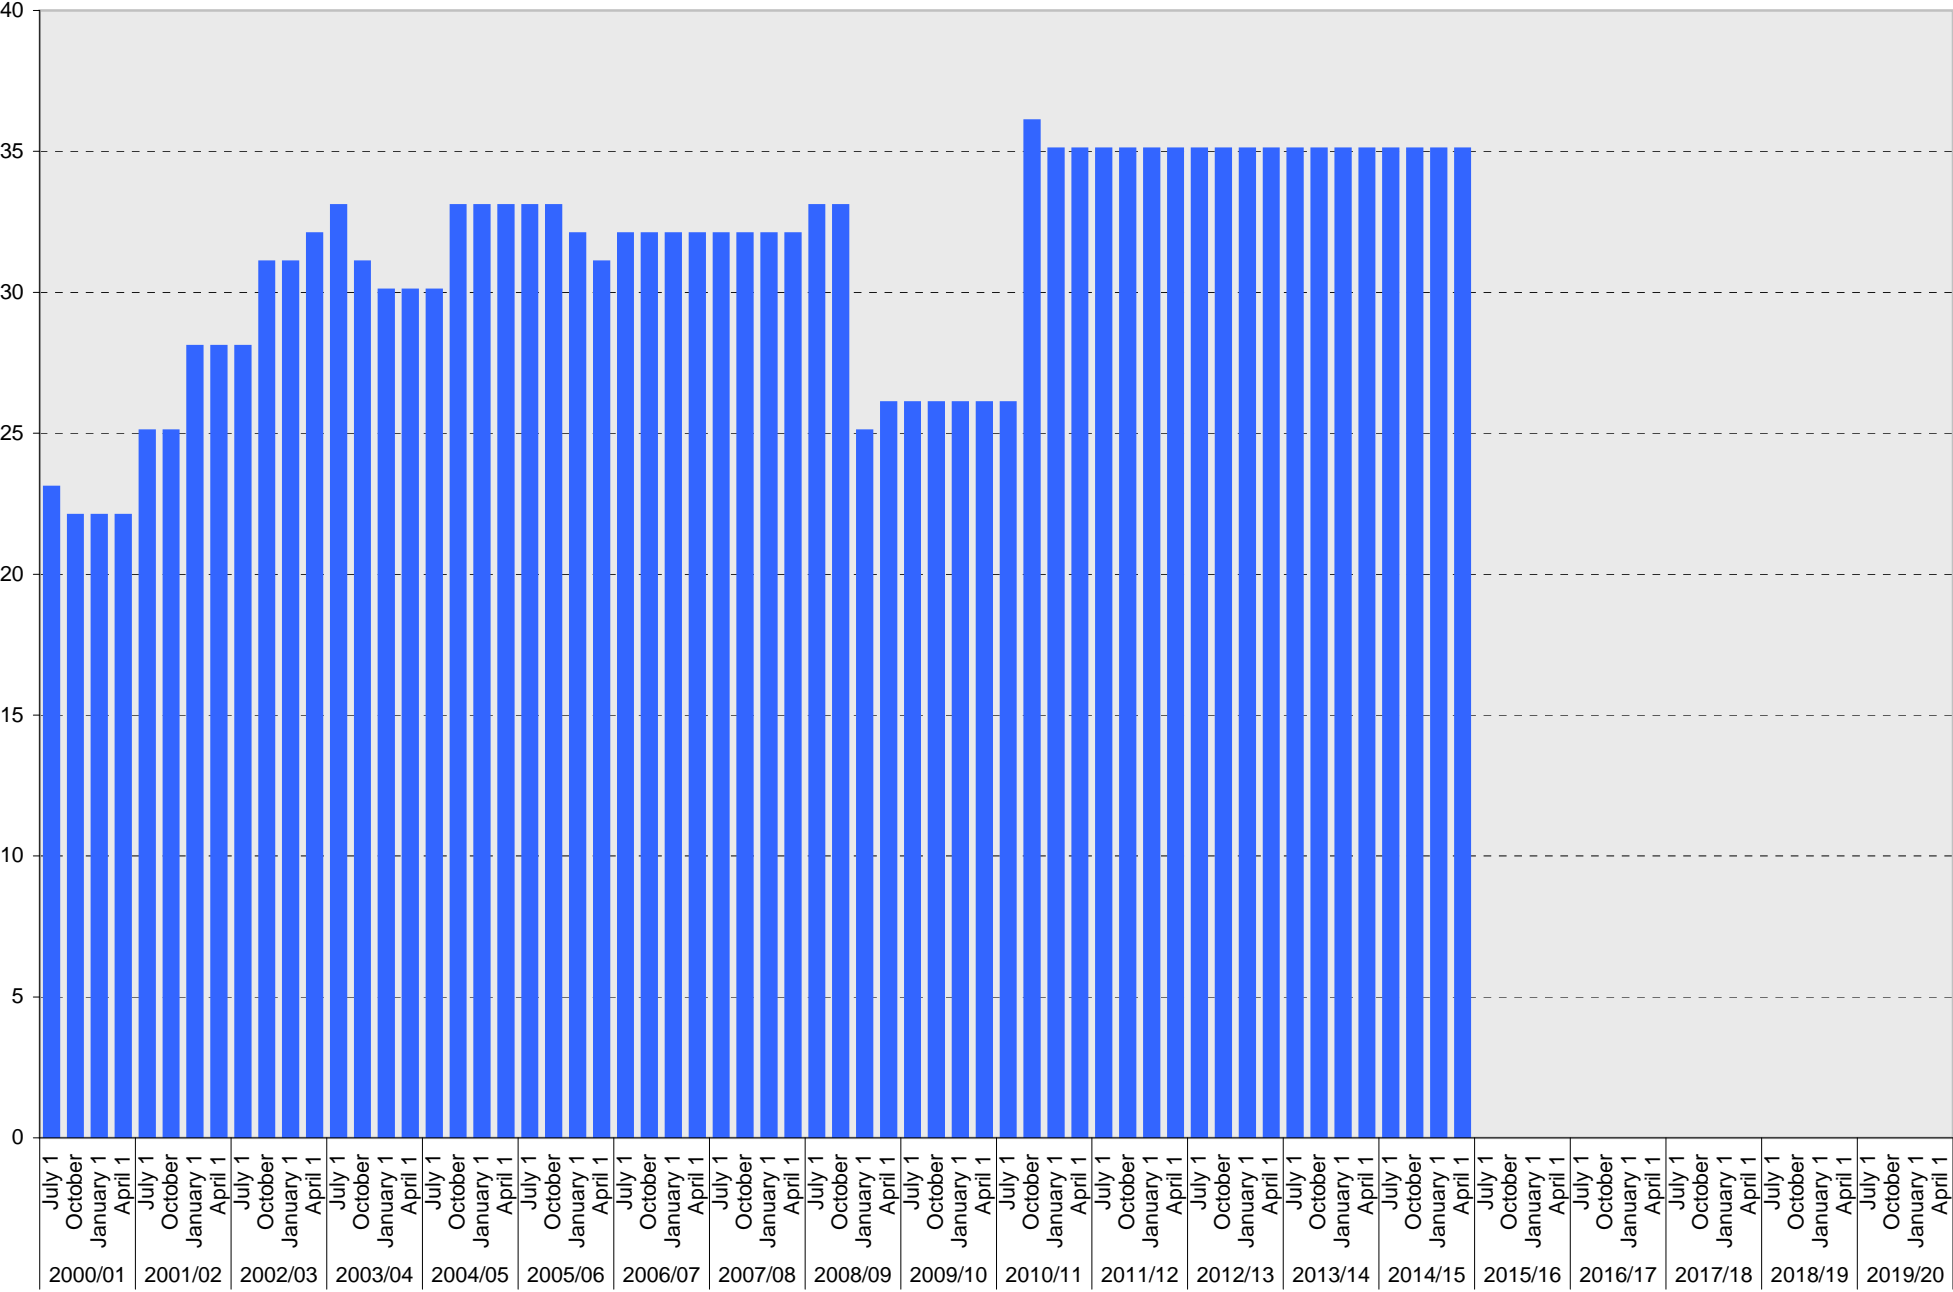

University of California, San Diego Parking Space Inventory

Lot P412: A Parking Spaces

University of California, San Diego Parking Space Inventory

Lot P412: Reserved Parking Spaces

■ Reserved

University of California, San Diego Parking Space Inventory

Lot P412: Allocated: Guest Parking Spaces

■ Allocated

University of California, San Diego Parking Space Inventory
Lot P412: Allocated: International Center Visitor Parking Spaces

■ Allocated

University of California, San Diego Parking Space Inventory

Date		Visitor Parking Spaces			
		Meter	Pay and Display	Pay by Space	Pay upon Exit
2010/11	July 1				
	October 1				
	January 1				
	April 1				
2011/12	July 1				
	October 1				
	January 1				
	April 1				
2012/13	July 1				
	October 1				
	January 1				
	April 1				
2013/14	July 1				
	October 1				
	January 1				
	April 1				
2014/15	July 1				
	October 1				
	January 1				
	April 1				
2015/16	July 1				
	October 1				
	January 1				
	April 1				
2016/17	July 1				
	October 1				
	January 1				
	April 1				
2017/18	July 1				
	October 1				
	January 1				
	April 1				
2018/19	July 1				
	October 1				
	January 1				
	April 1				
2019/20	July 1				
	October 1				
	January 1				
	April 1				