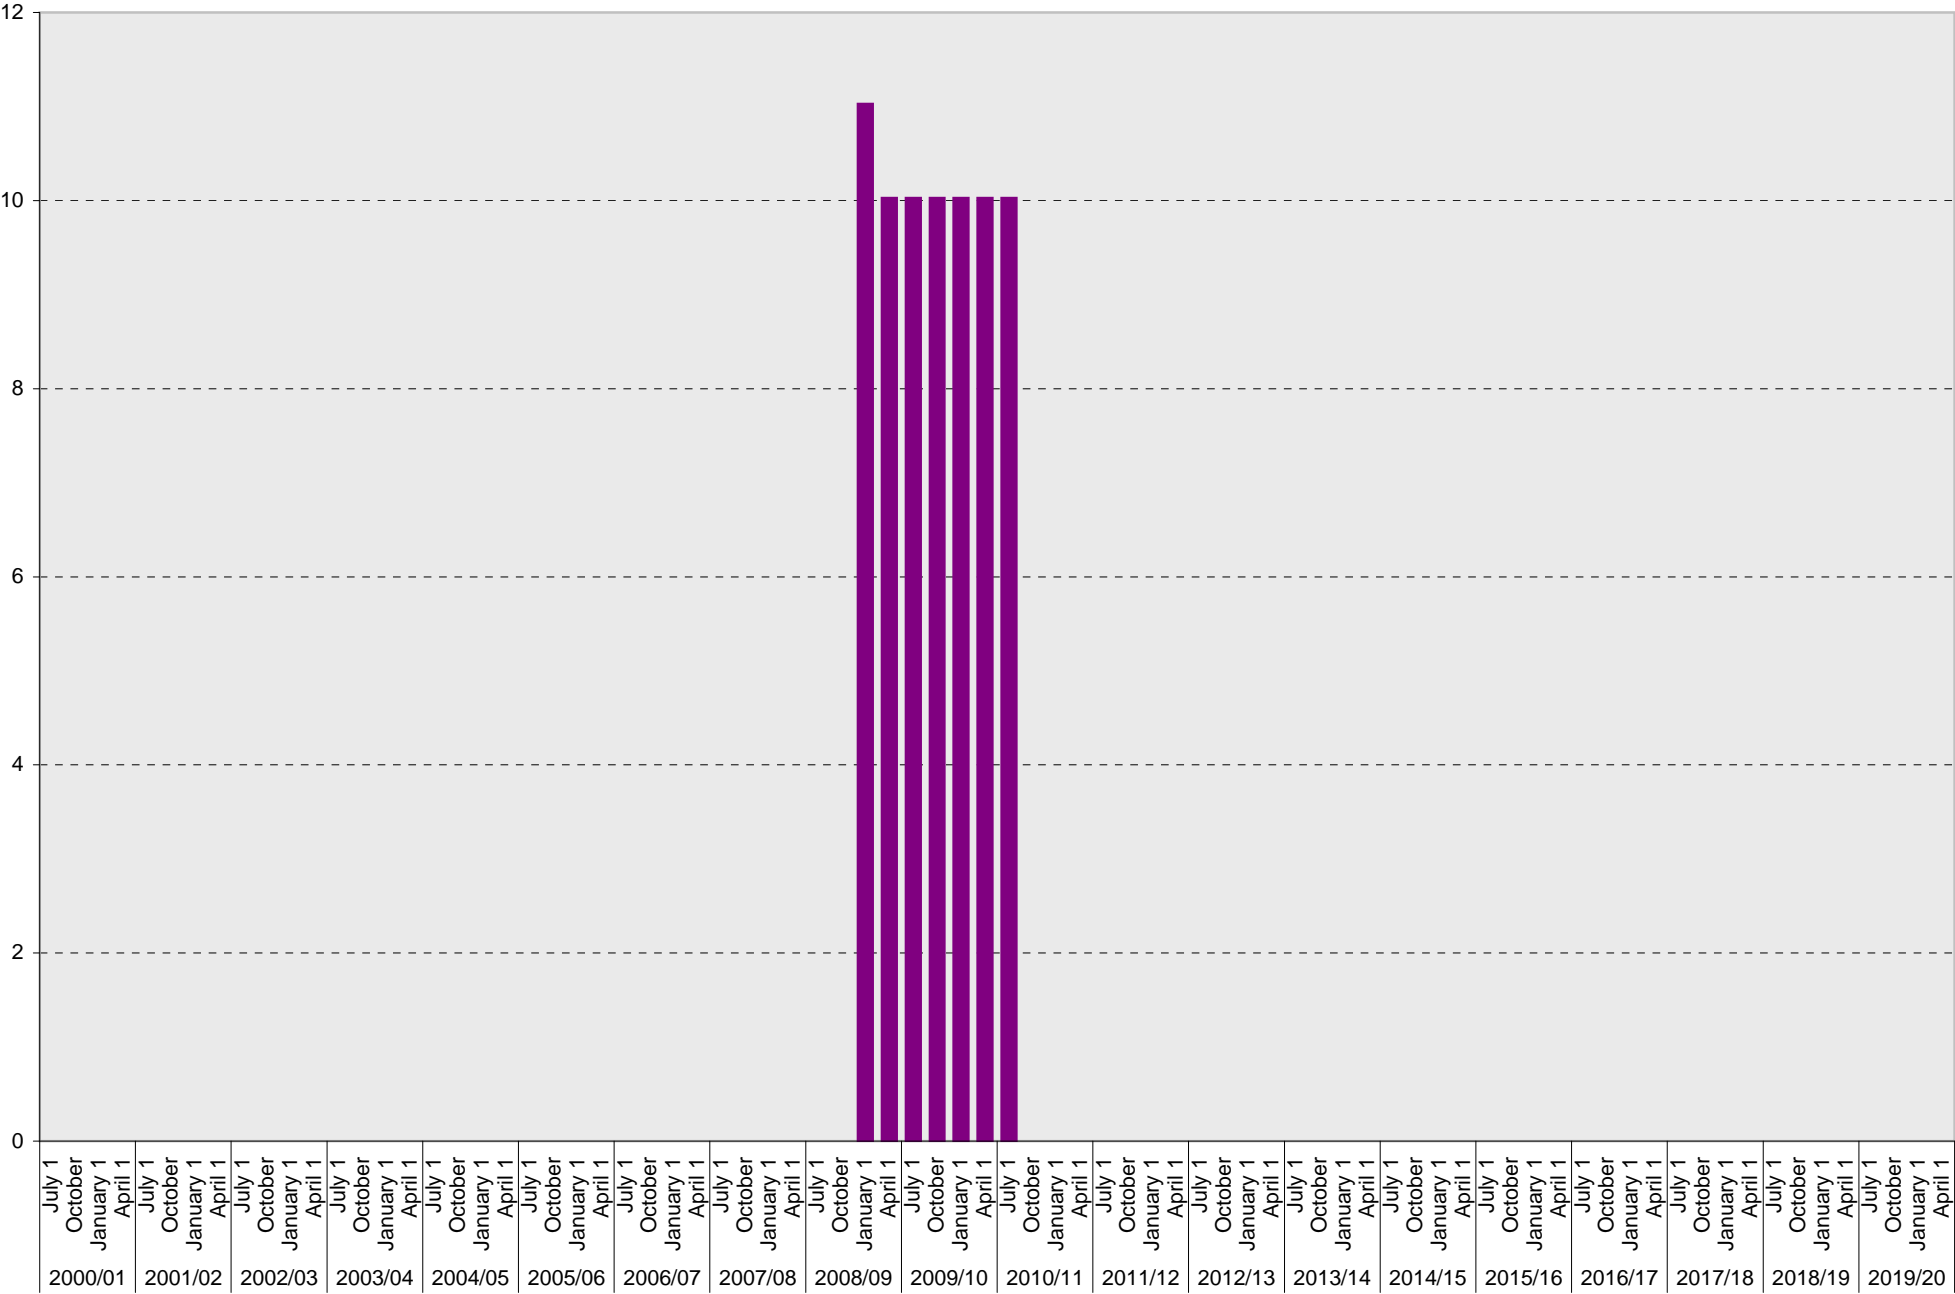

University of California, San Diego Parking Space Inventory

Lot P412: A Parking Spaces

University of California, San Diego Parking Space Inventory

Lot P412: Reserved Parking Spaces

■ Reserved

University of California, San Diego Parking Space Inventory

Lot P412: Allocated: Guest Parking Spaces

■ Allocated

University of California, San Diego Parking Space Inventory
Lot P412: Allocated: International Center Visitor Parking Spaces

■ Allocated

University of California, San Diego Parking Space Inventory