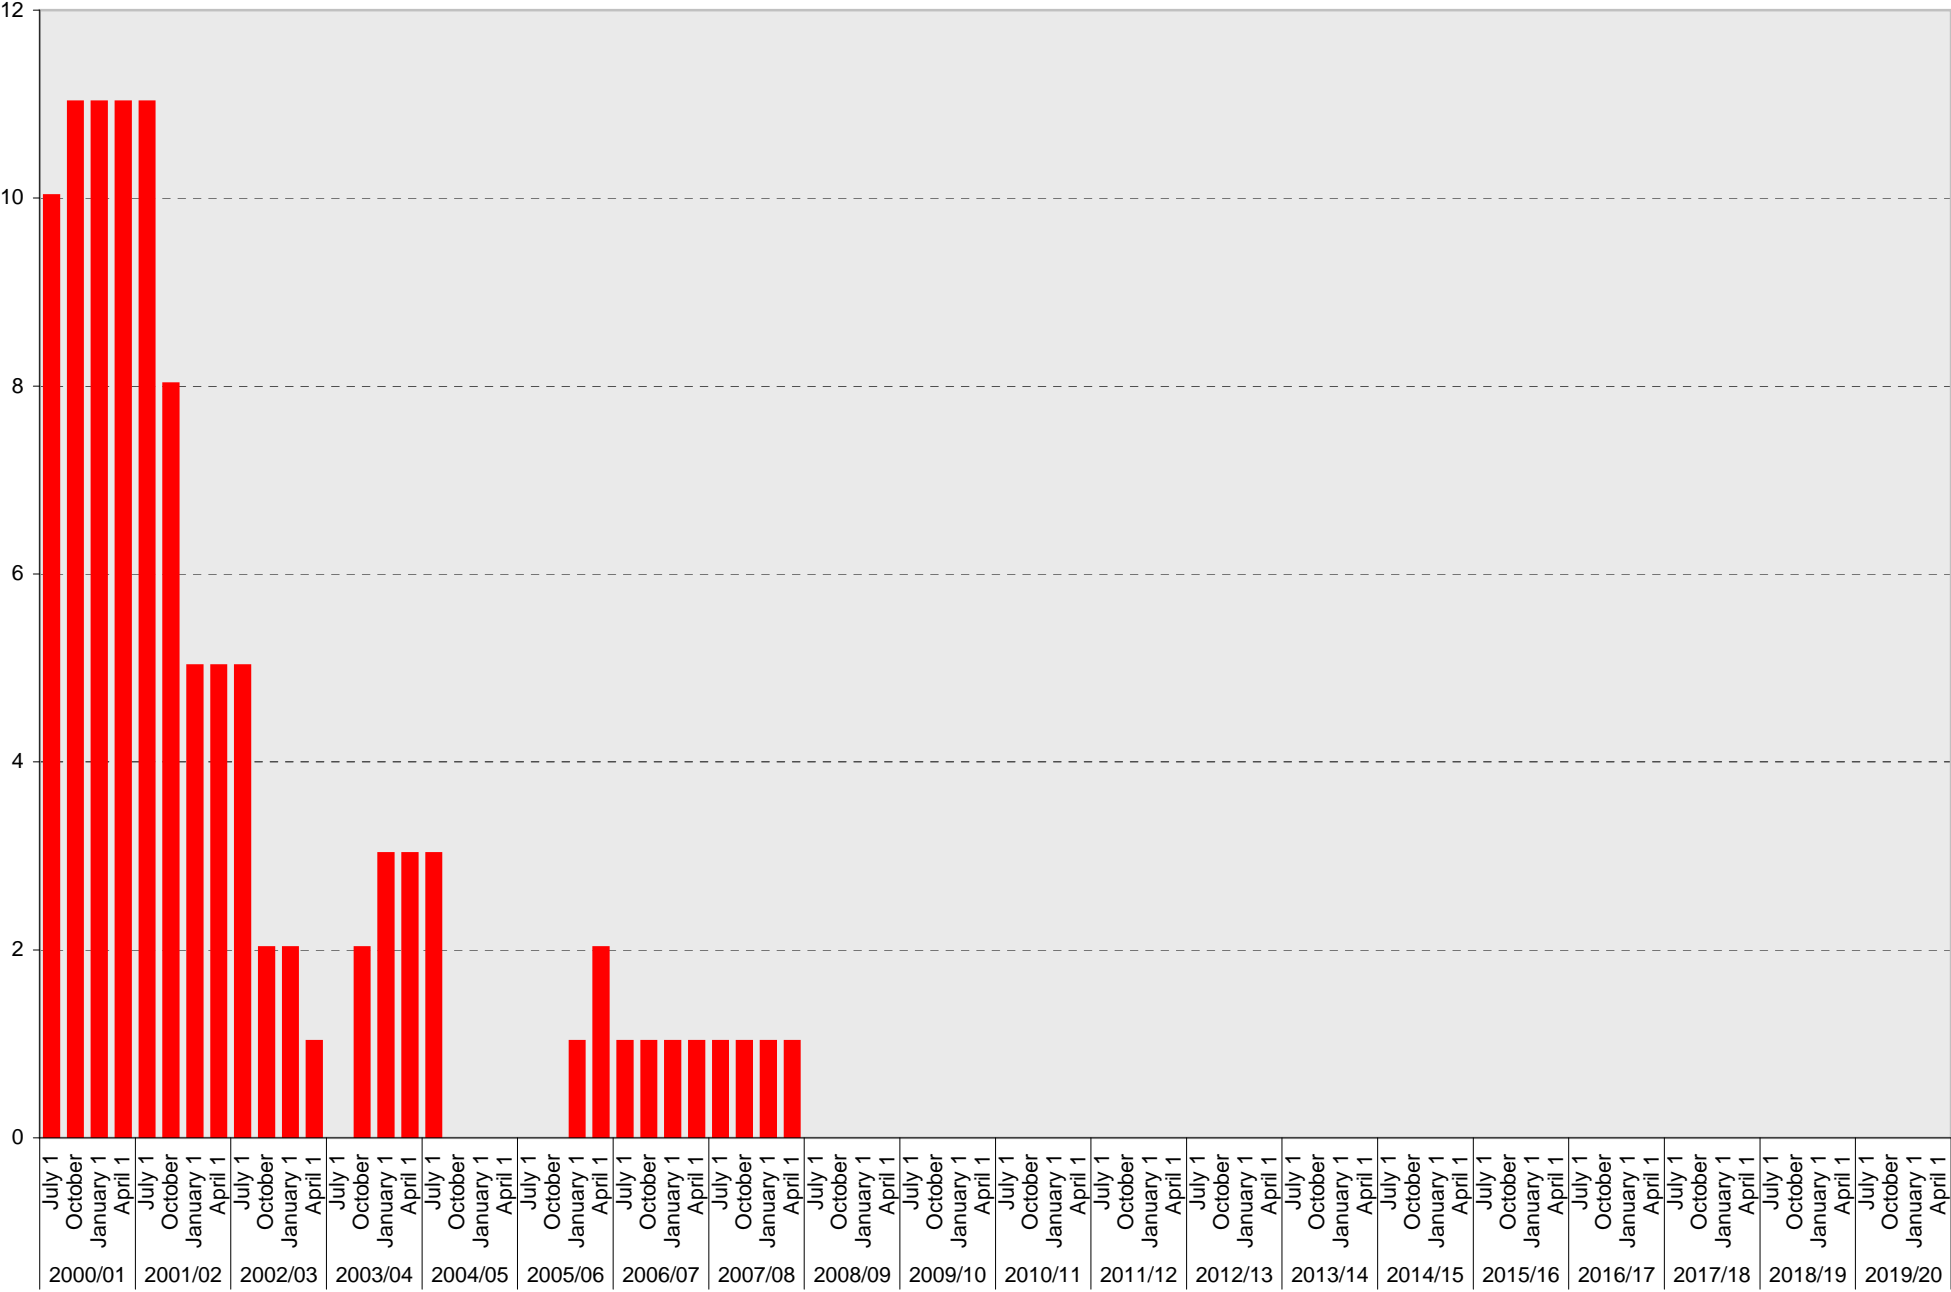

University of California, San Diego Parking Space Inventory

Lot P412: A Parking Spaces

University of California, San Diego Parking Space Inventory

Lot P412: Reserved Parking Spaces

■ Reserved

University of California, San Diego Parking Space Inventory

Lot P412: Allocated: Guest Parking Spaces

■ Allocated

University of California, San Diego Parking Space Inventory
Lot P412: Allocated: International Center Visitor Parking Spaces

■ Allocated

University of California, San Diego Parking Space Inventory