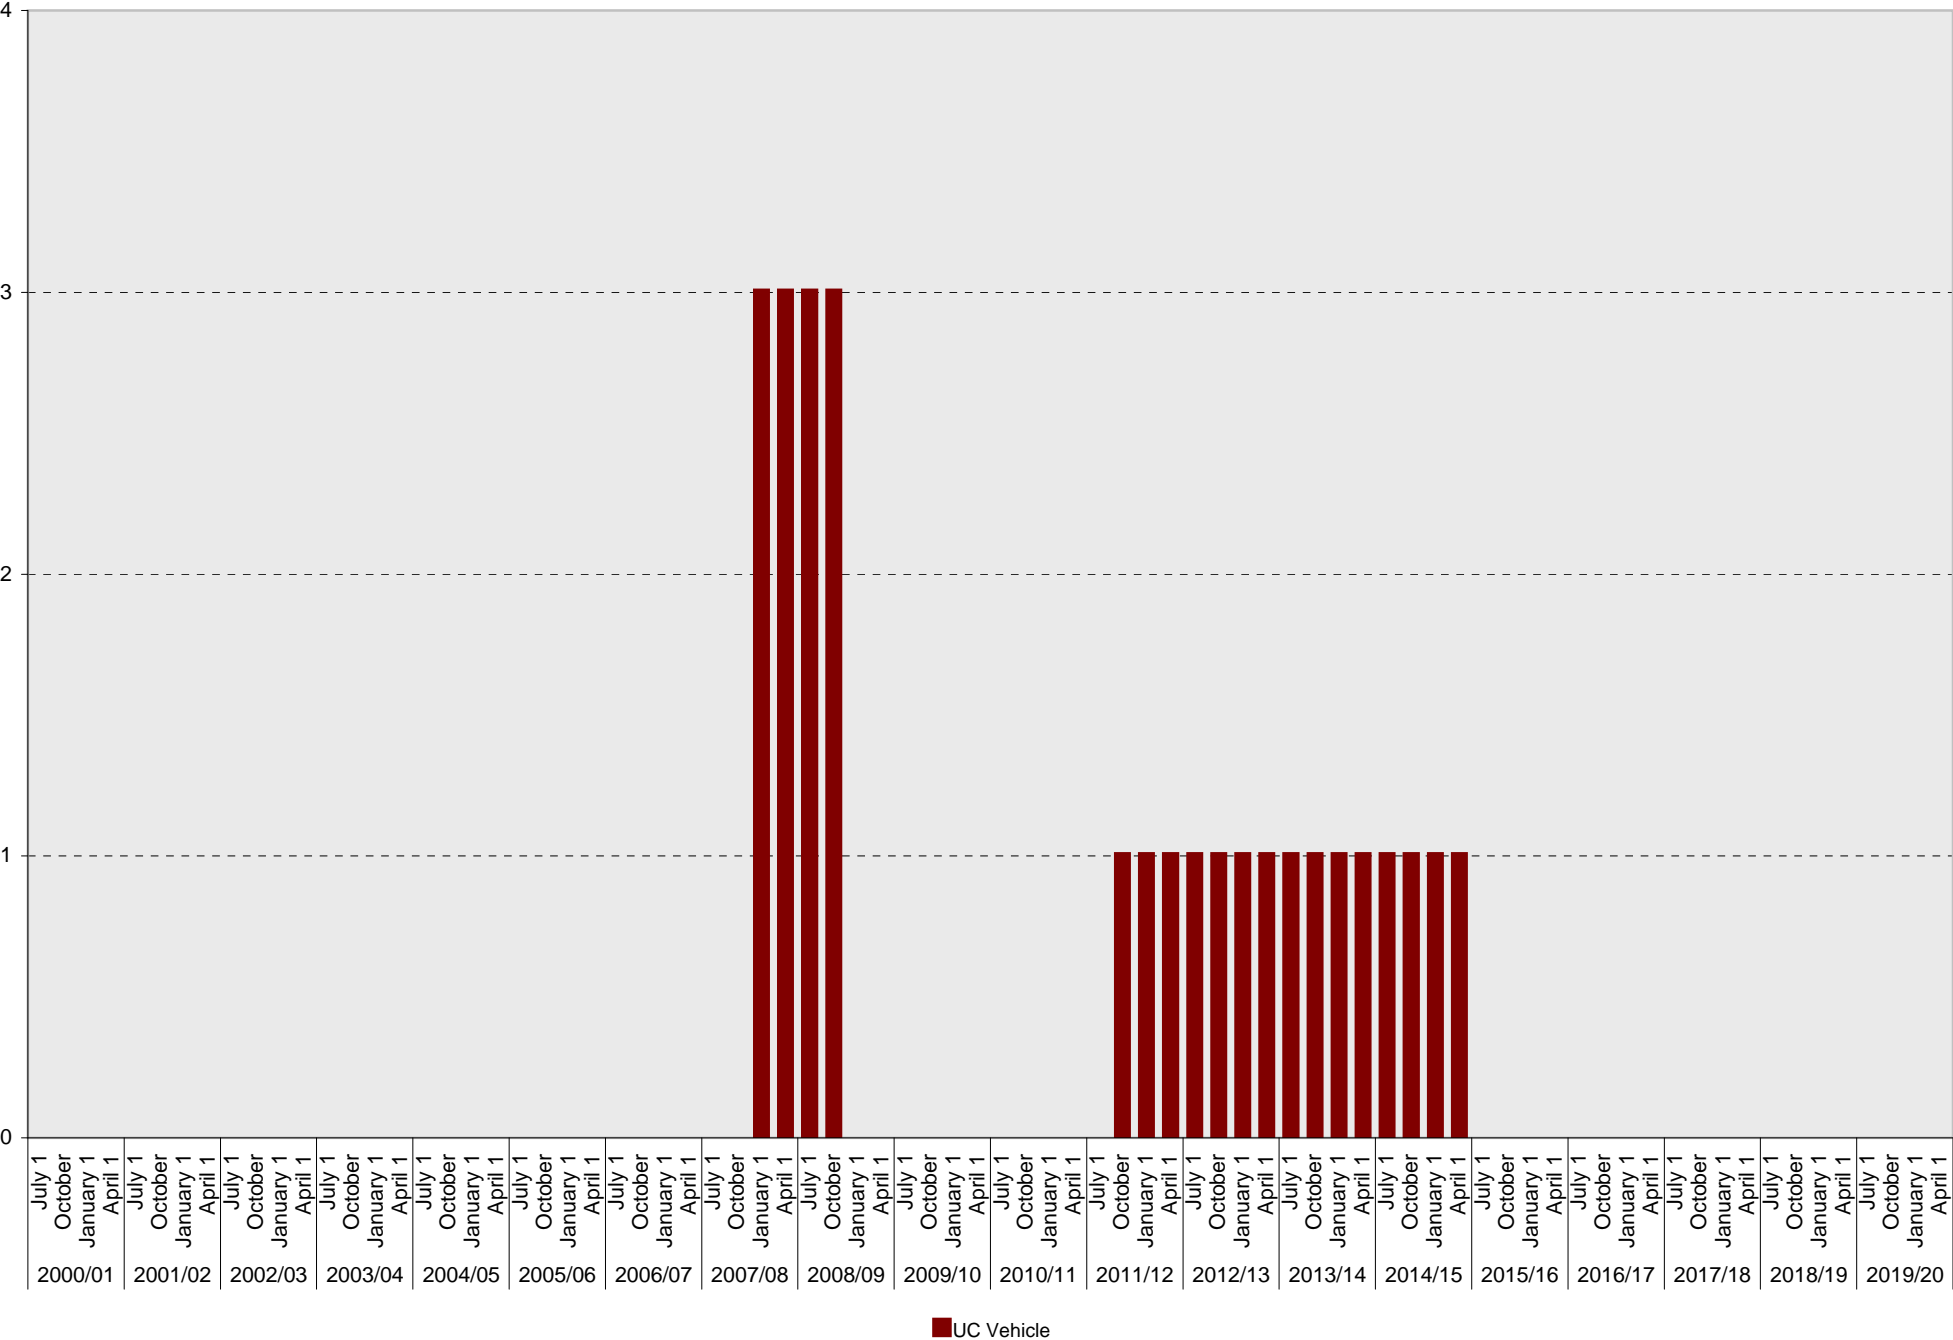

University of California, San Diego Parking Space Inventory

Lot P411: UC Vehicle Parking Spaces