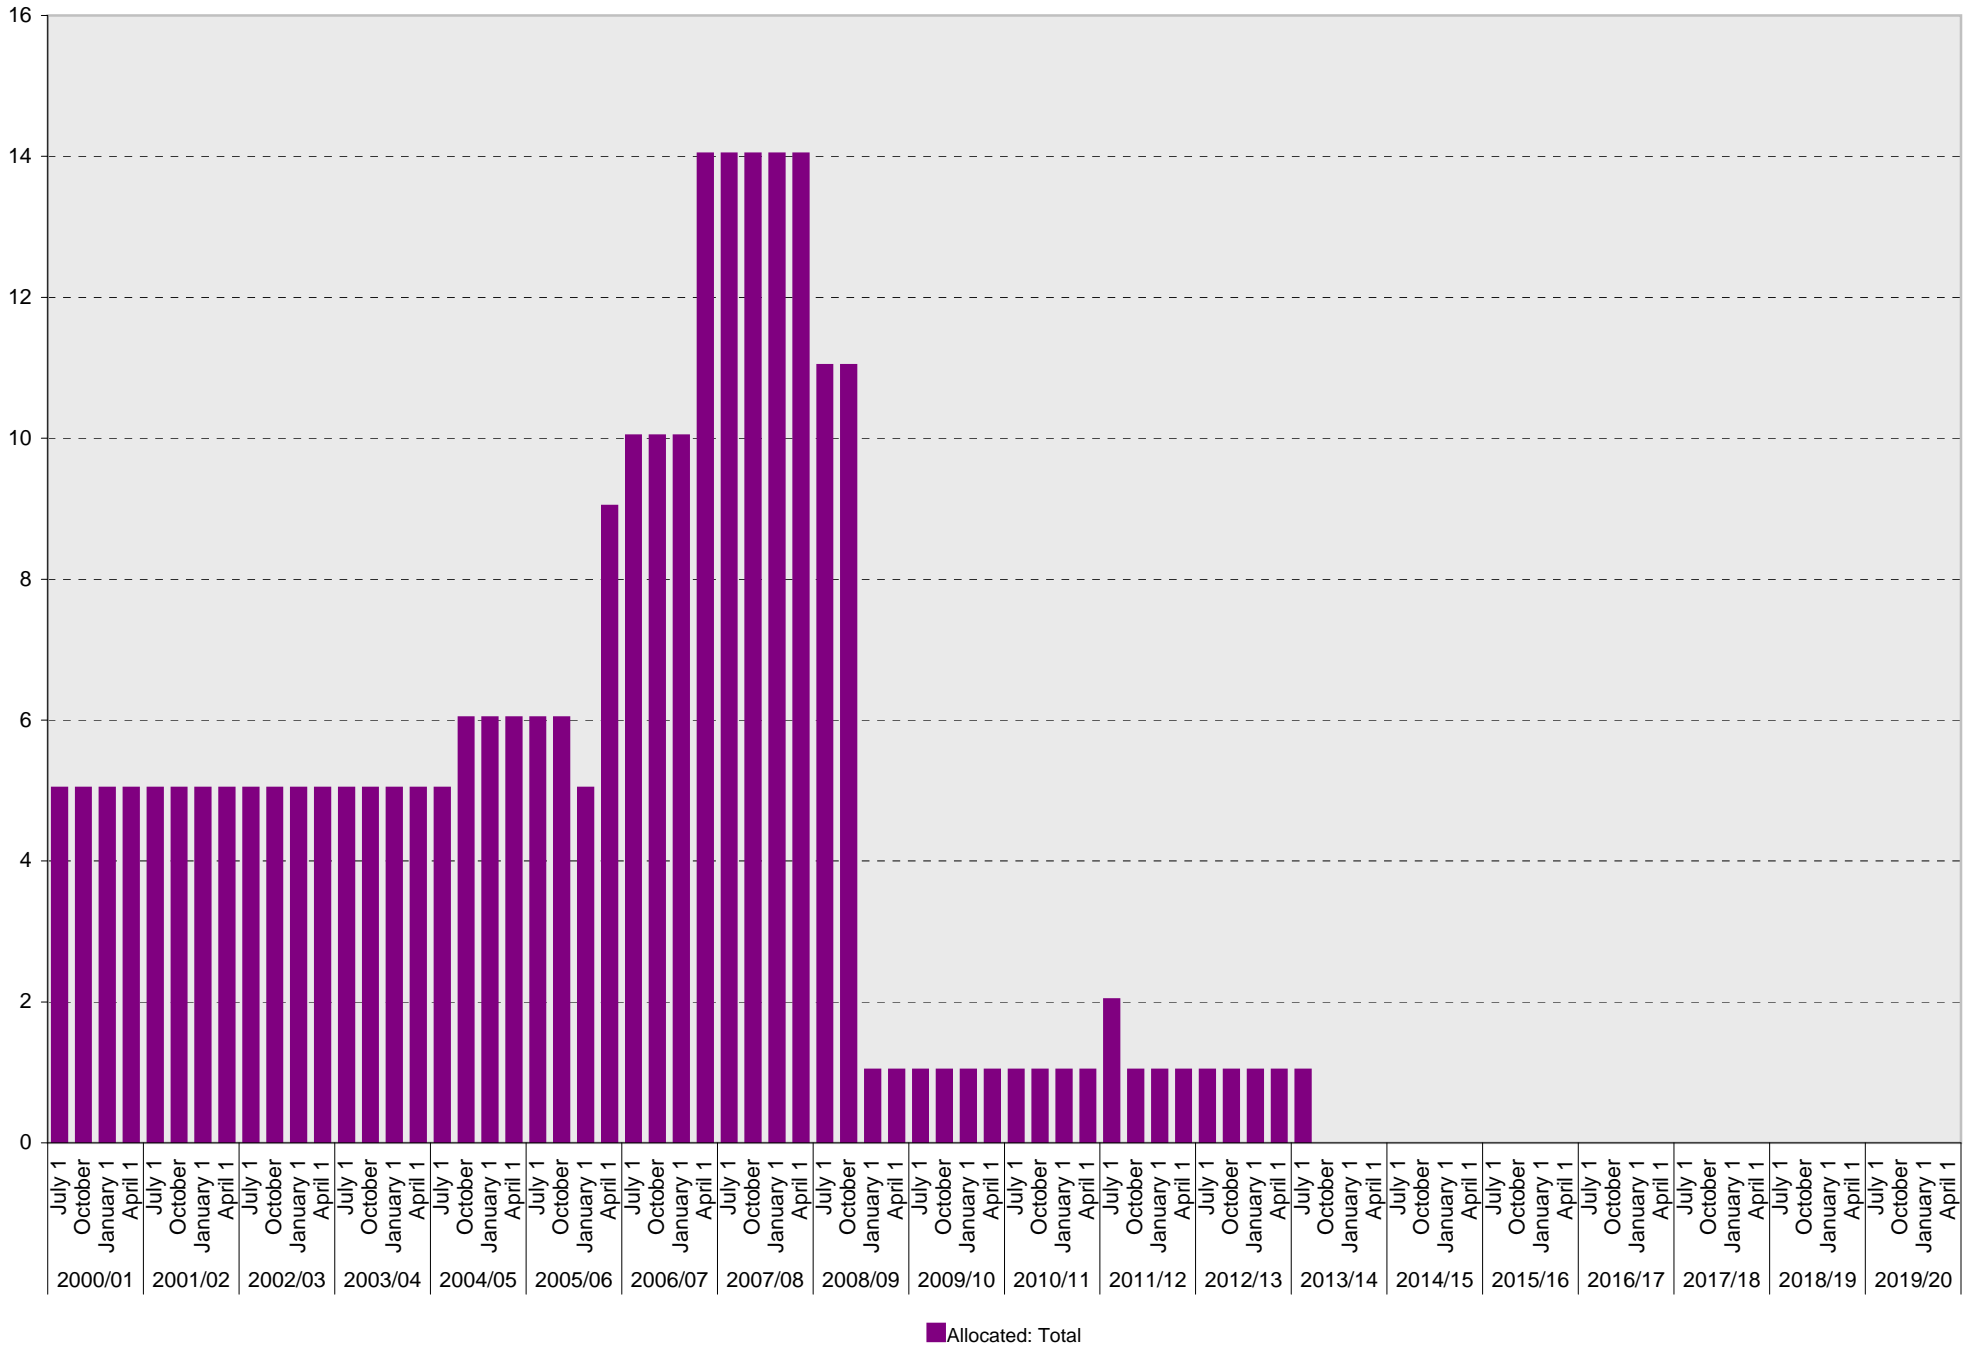

University of California, San Diego Parking Space Inventory

Lot P411: Allocated: Total Parking Spaces