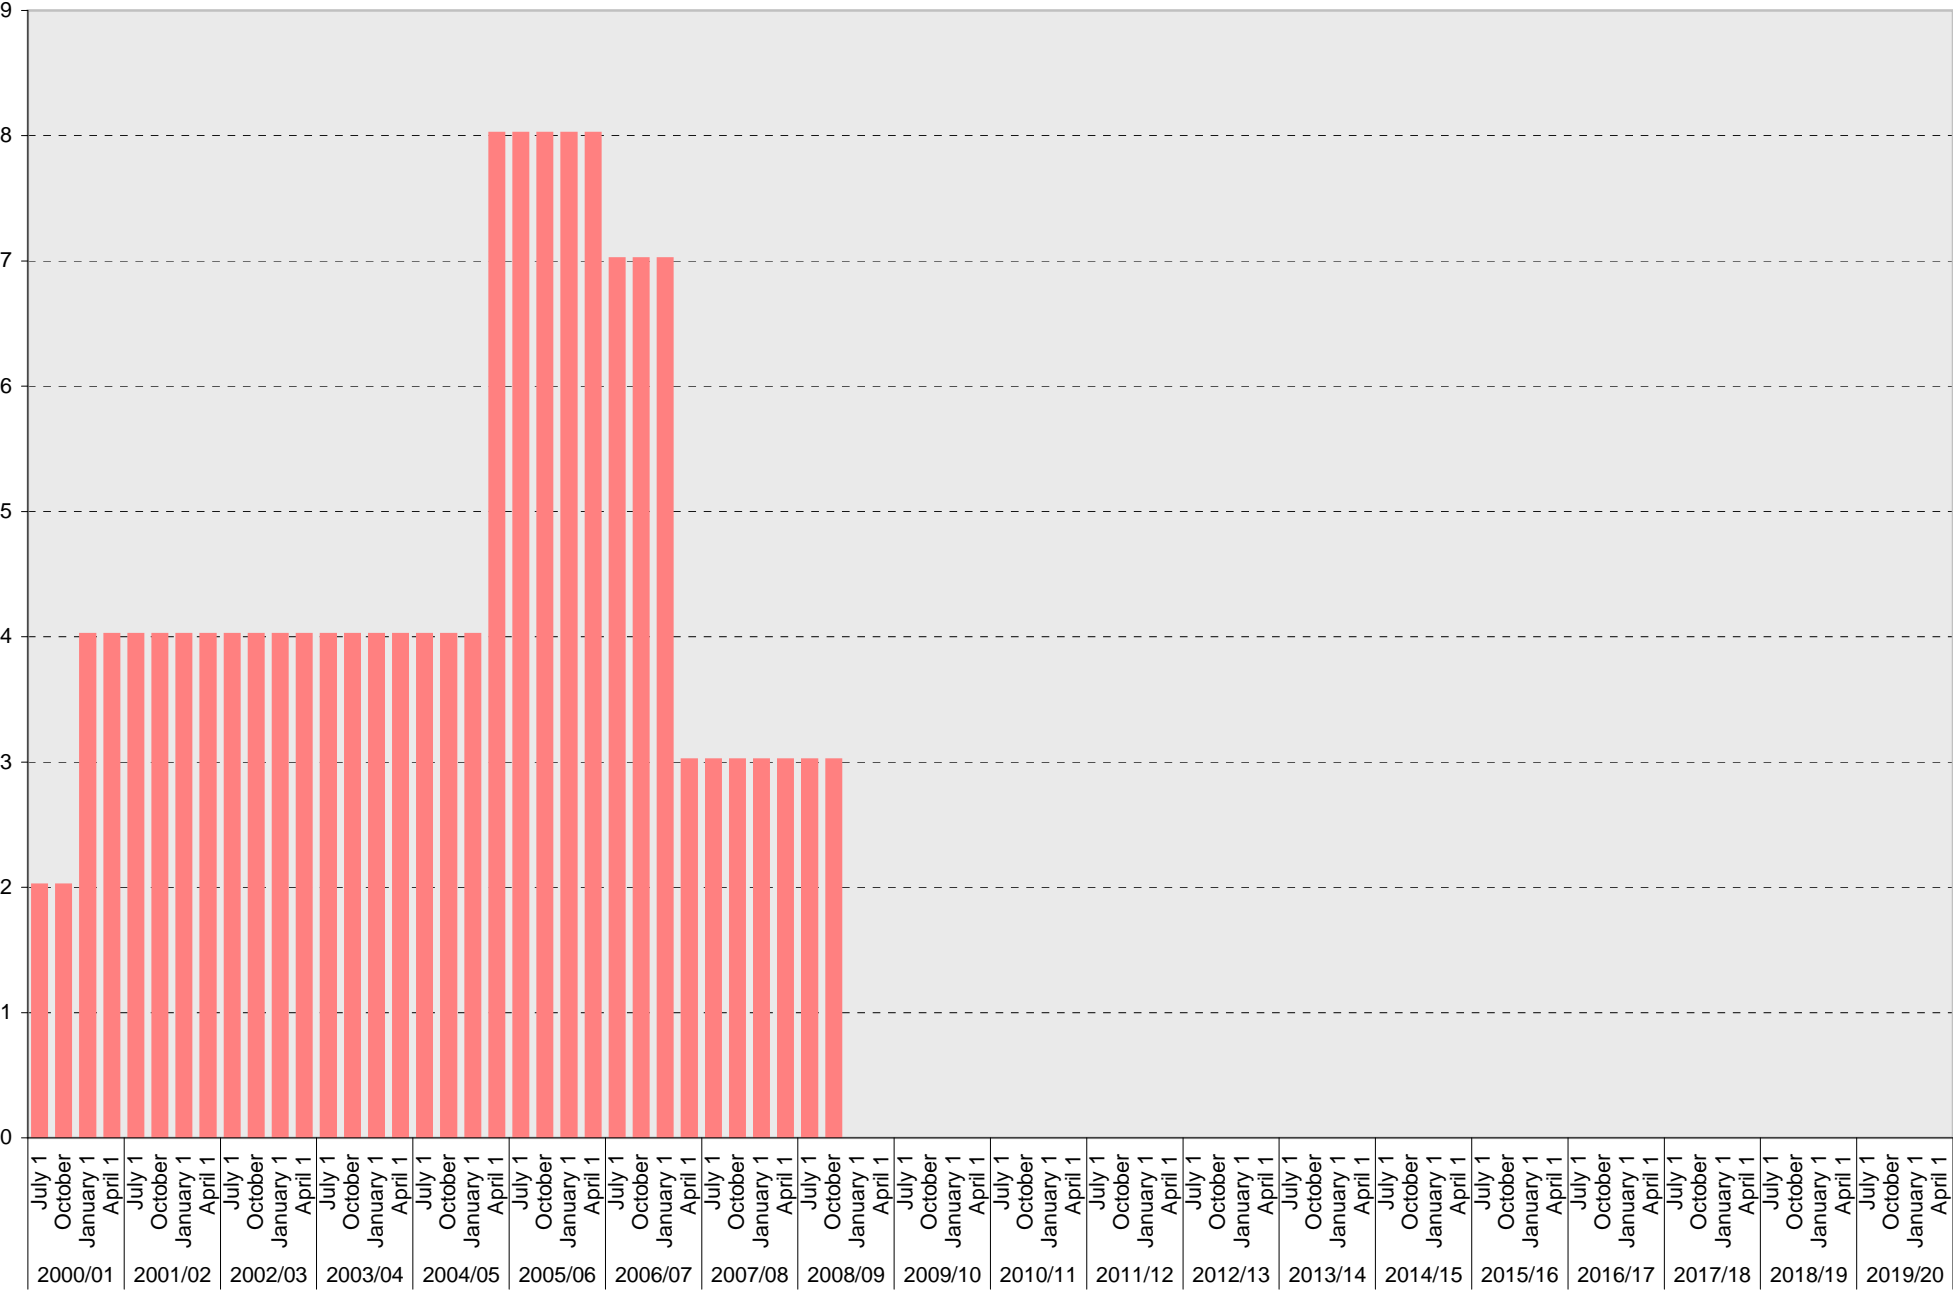

University of California, San Diego Parking Space Inventory

Lot P411: Service Yard Parking Spaces

■ Service Yard