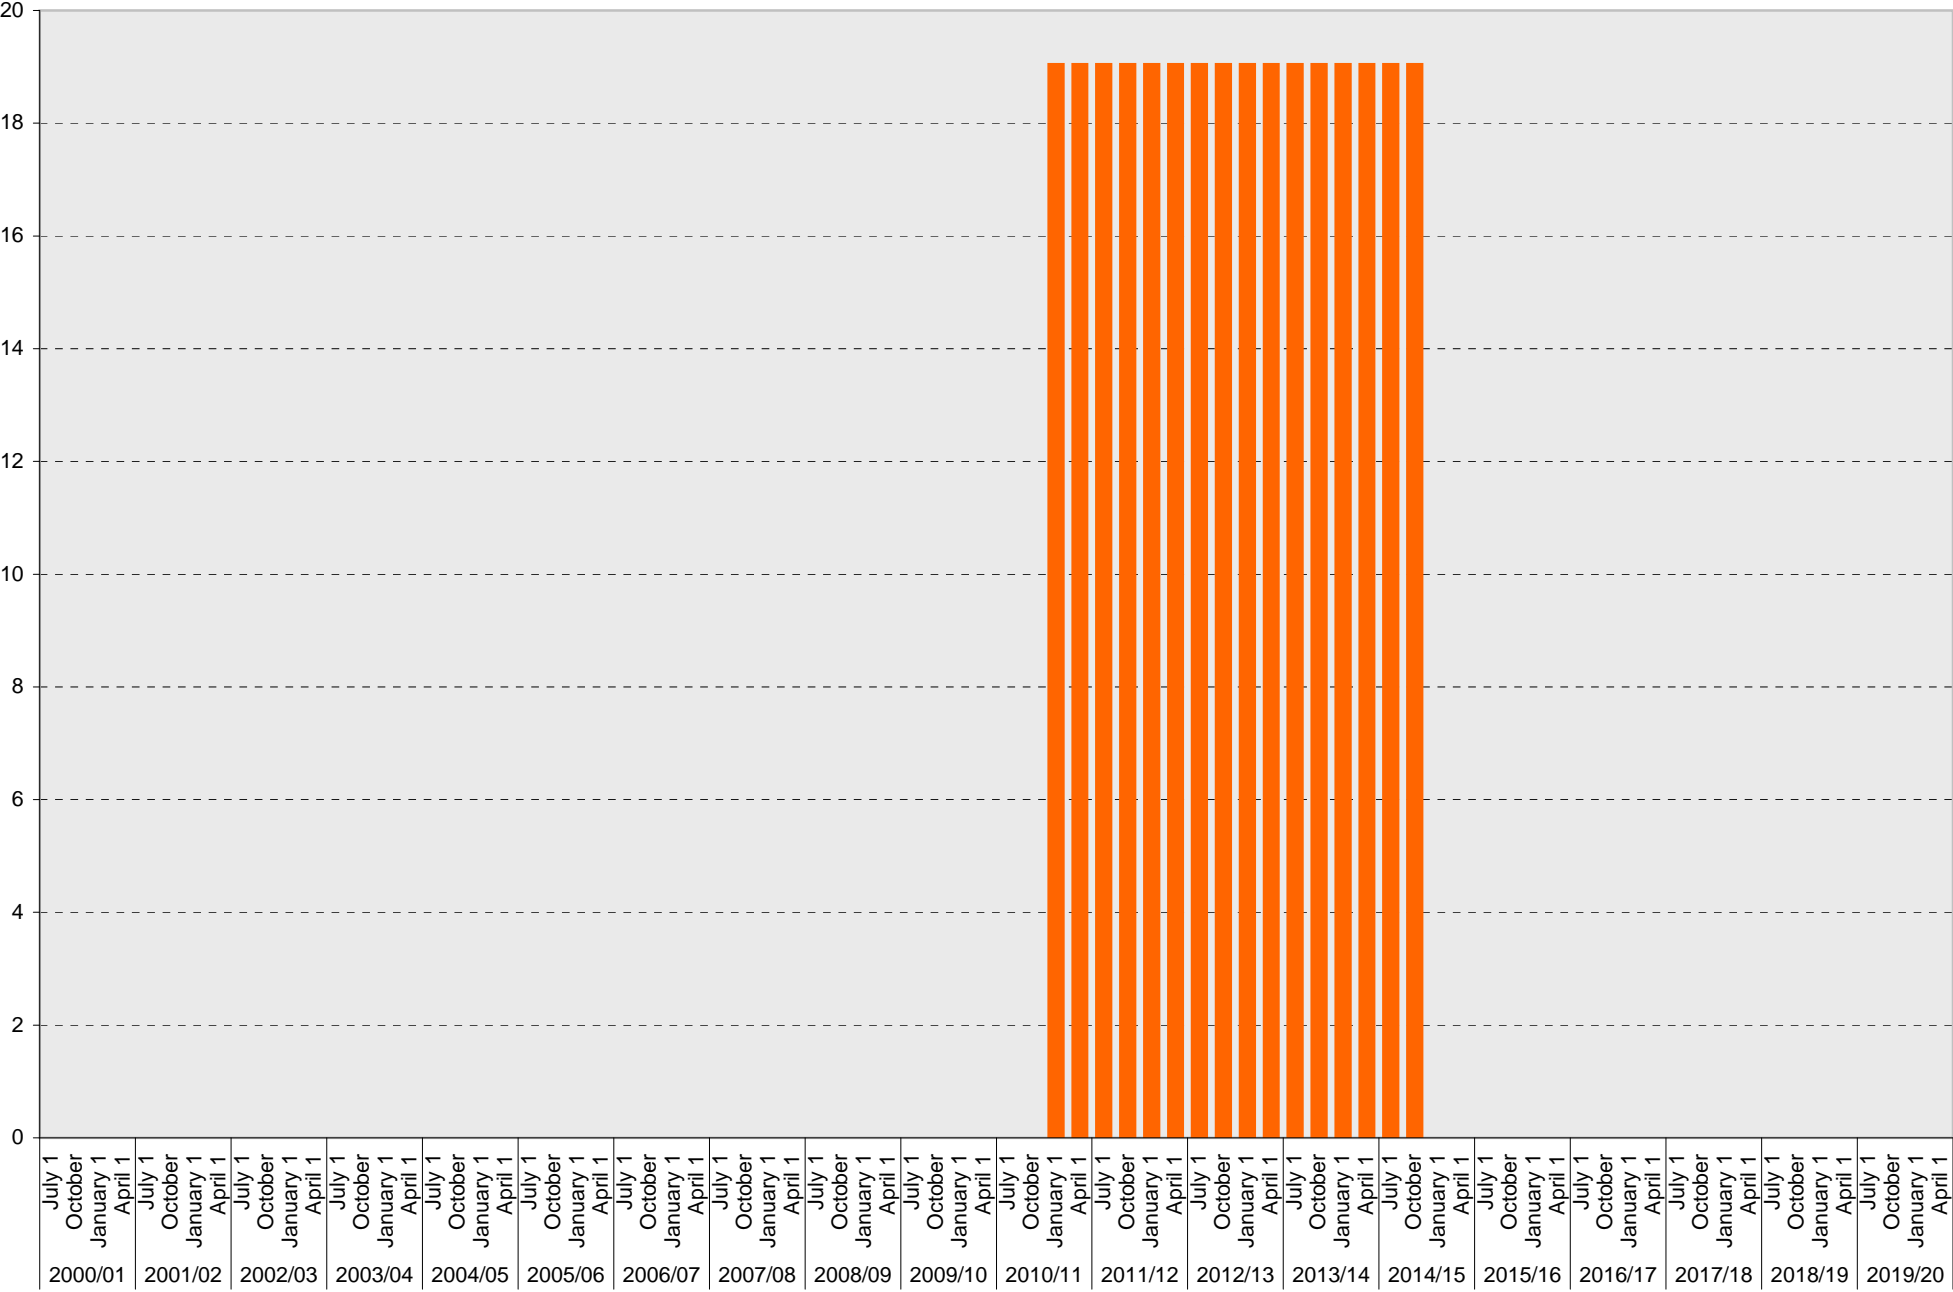

University of California, San Diego Parking Space Inventory

Lot P411: Visitor: Pay by Space Parking Spaces

■ Visitor: Pay by Space