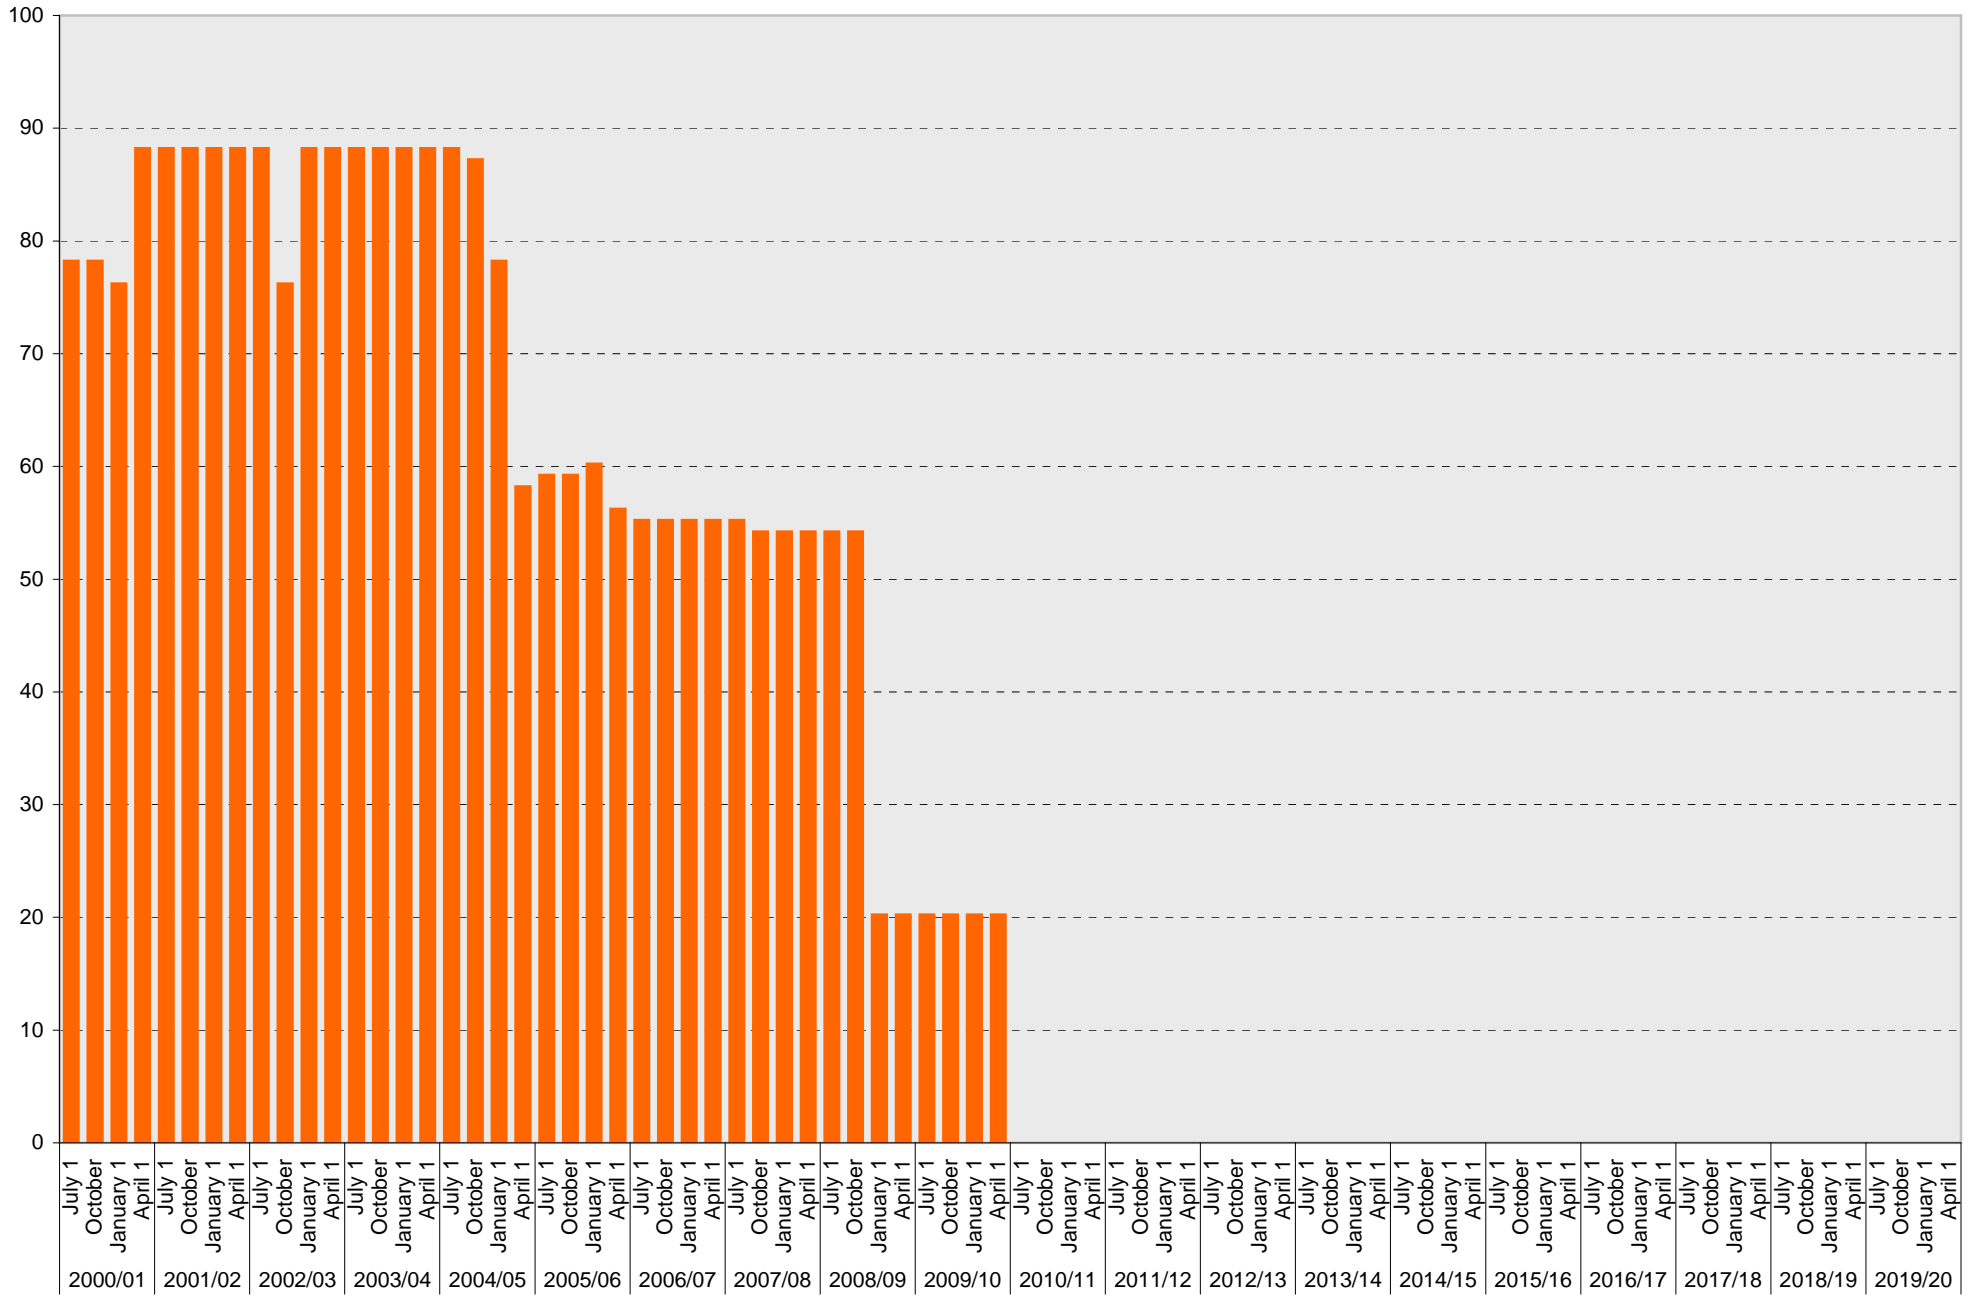

University of California, San Diego Parking Space Inventory

Lot P411: Visitor: Meter Parking Spaces

Visitor: Meter