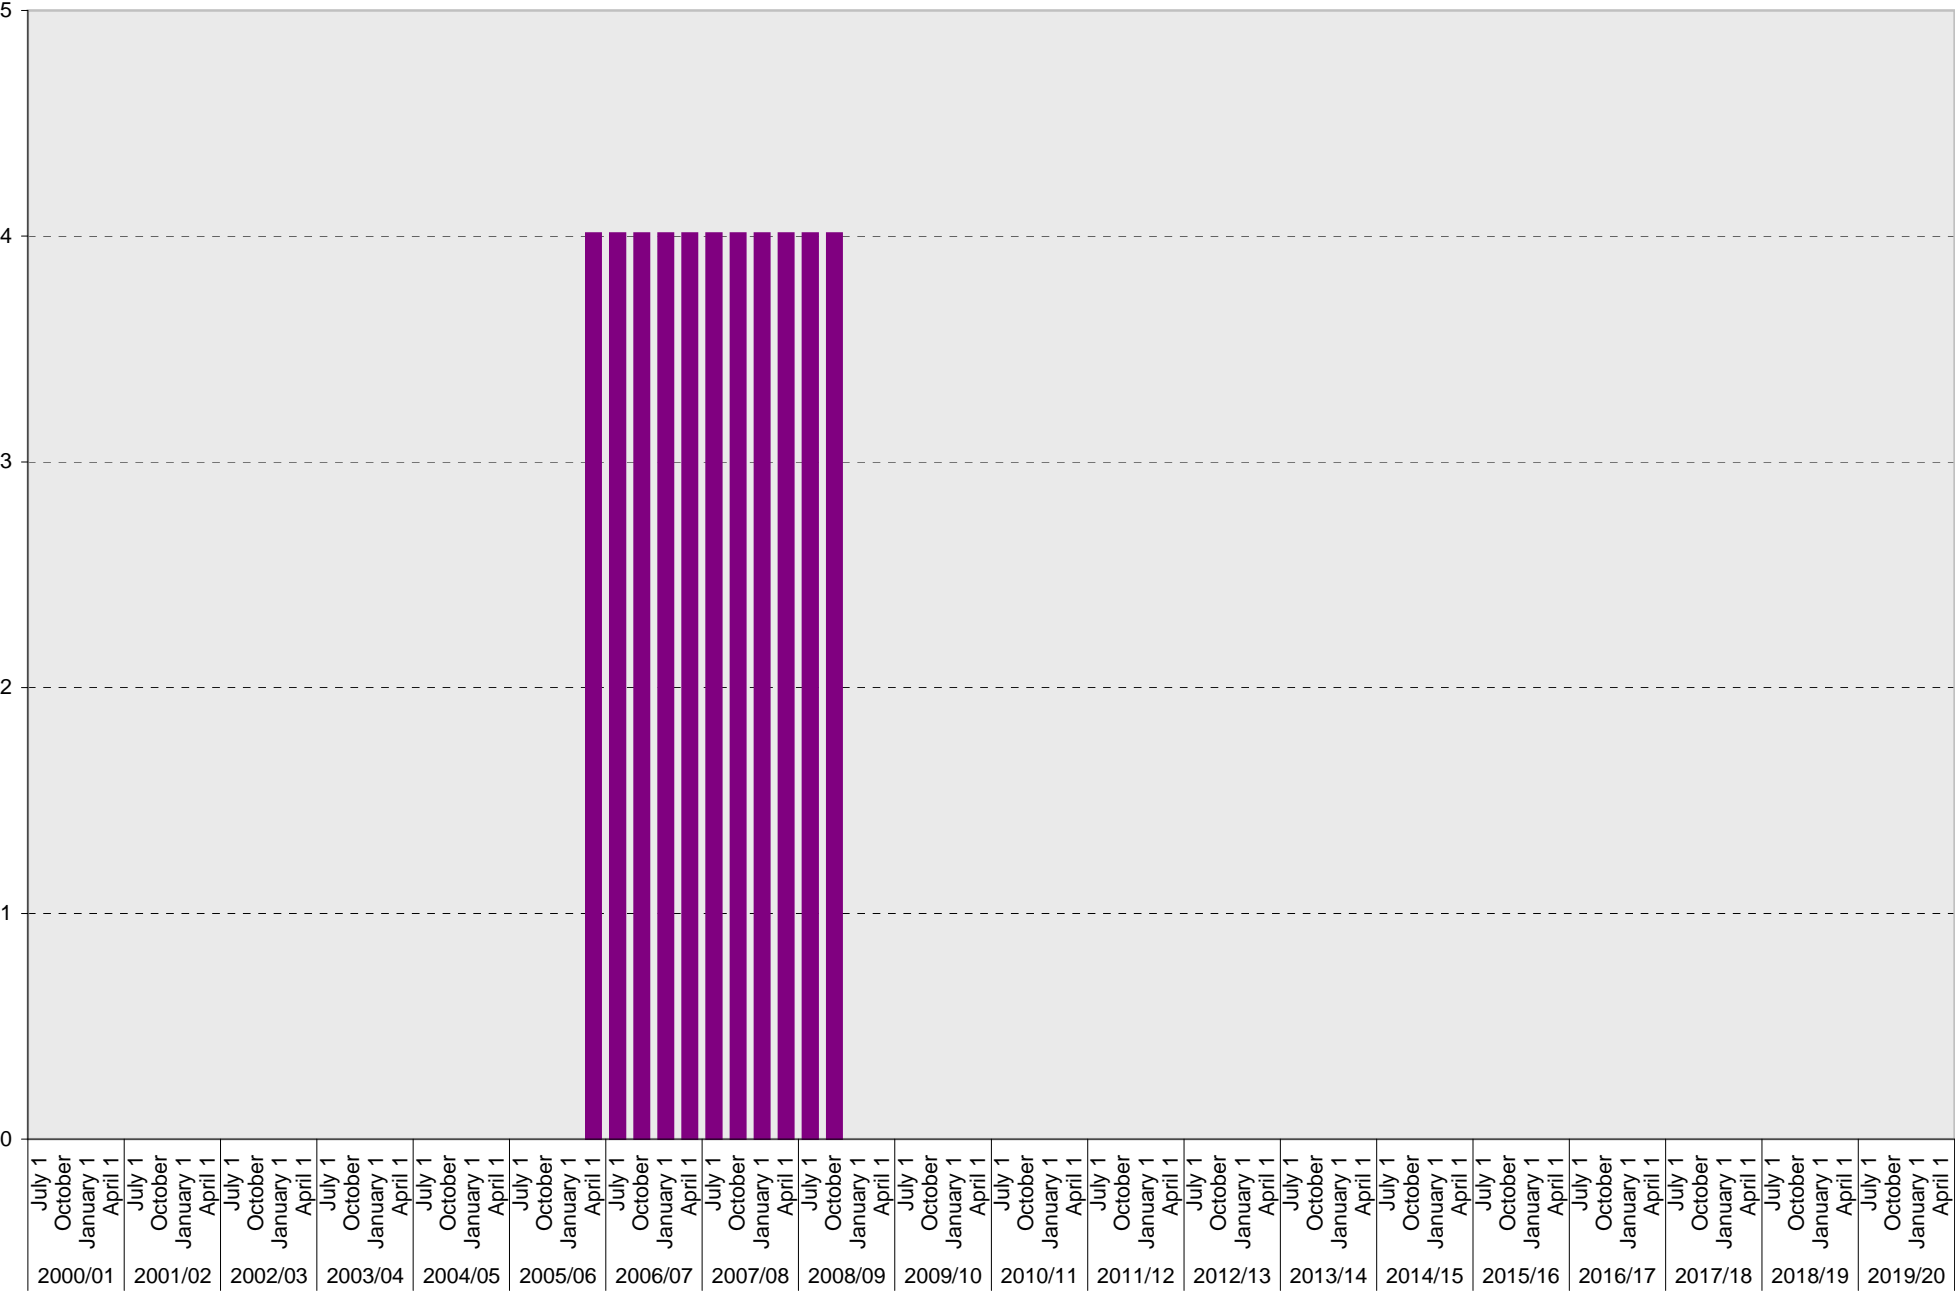

University of California, San Diego Parking Space Inventory
Lot P411: Allocated: Catering Vehicle Parking Spaces

■ Allocated