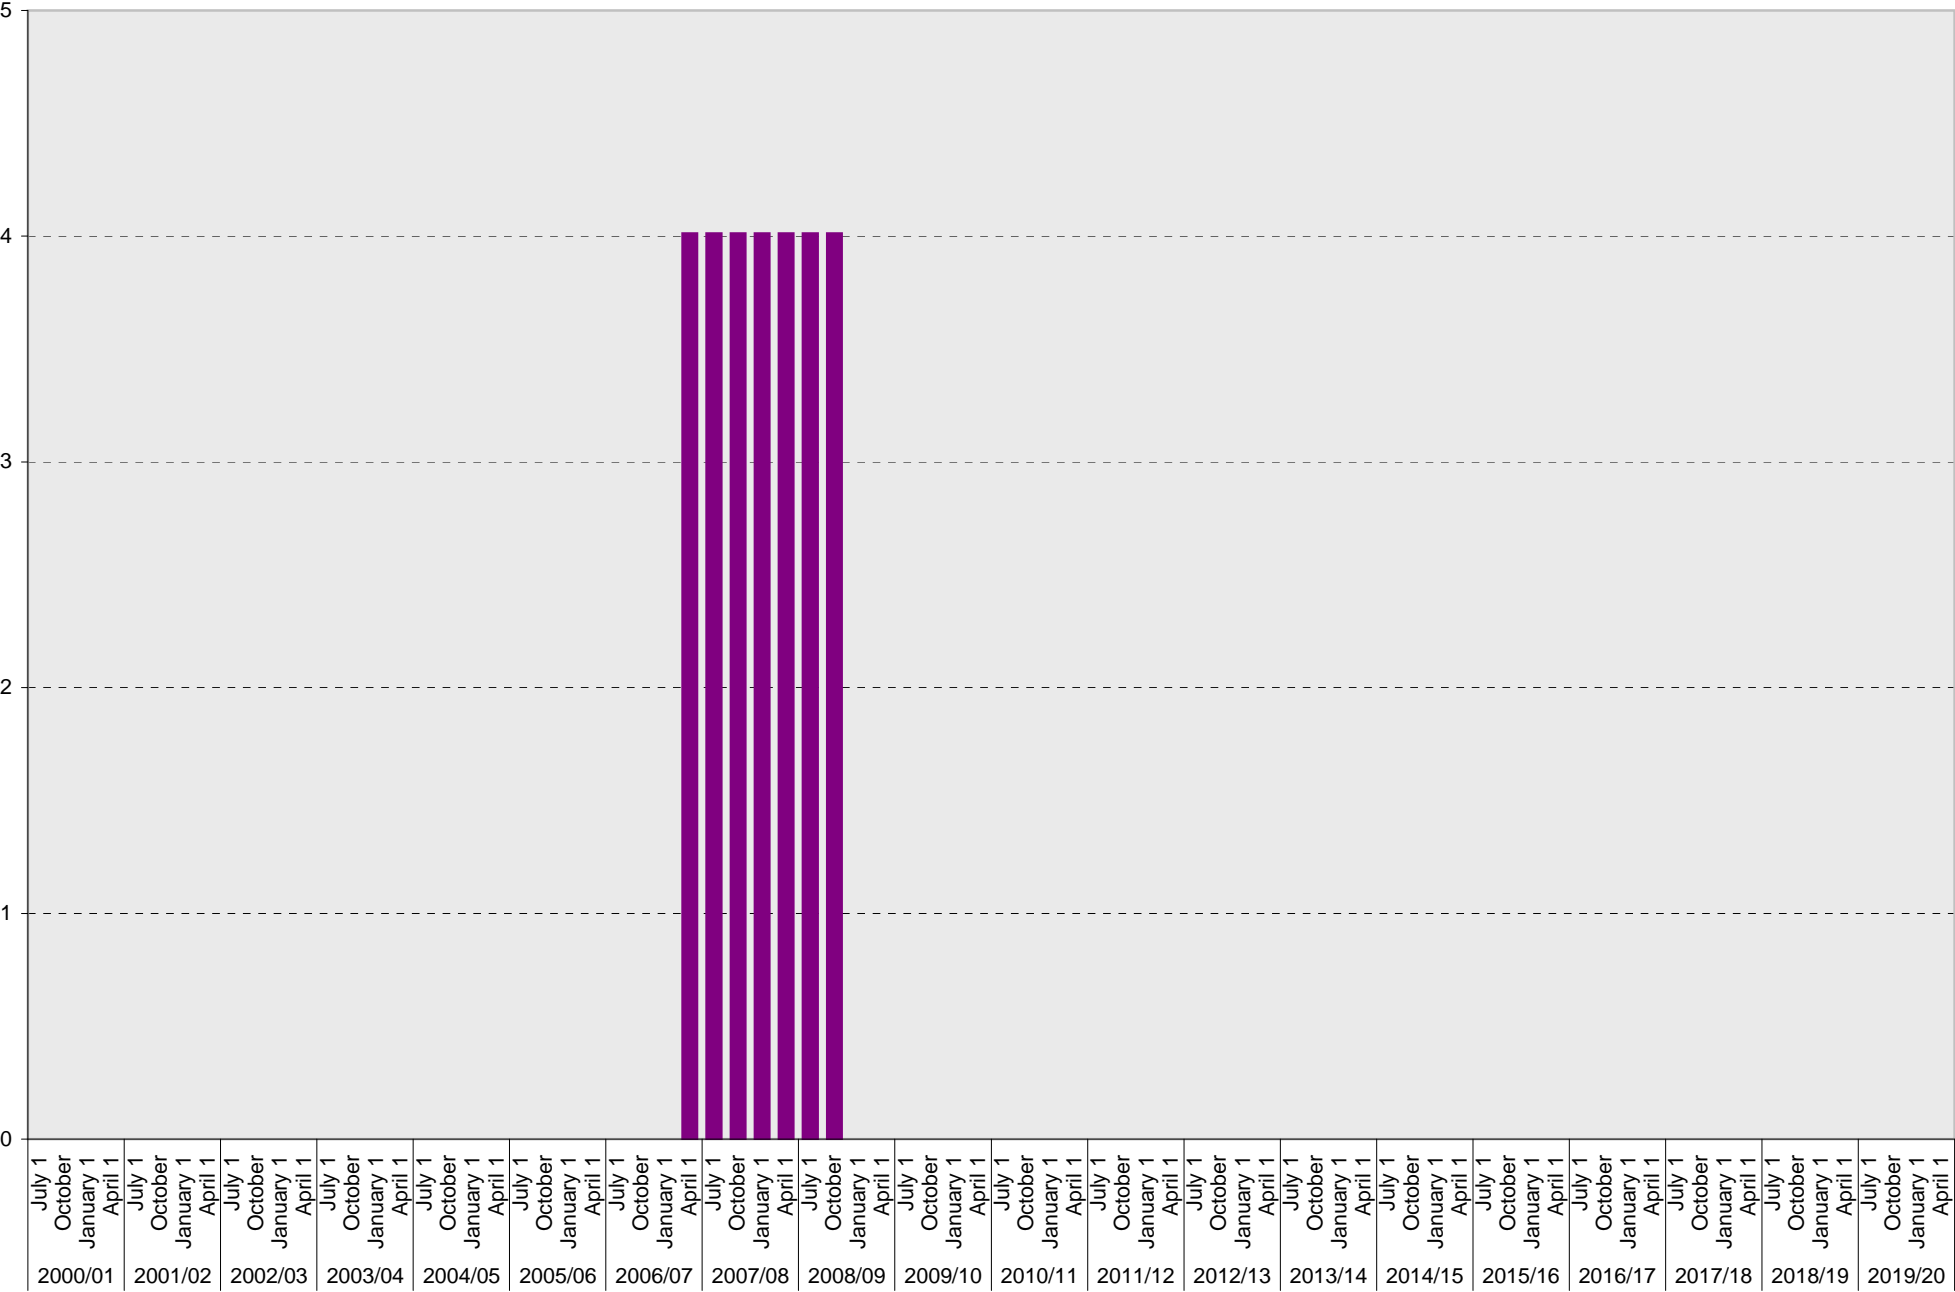

University of California, San Diego Parking Space Inventory
Lot P411: Allocated: Price Center Vehicle Parking Spaces

■ Allocated