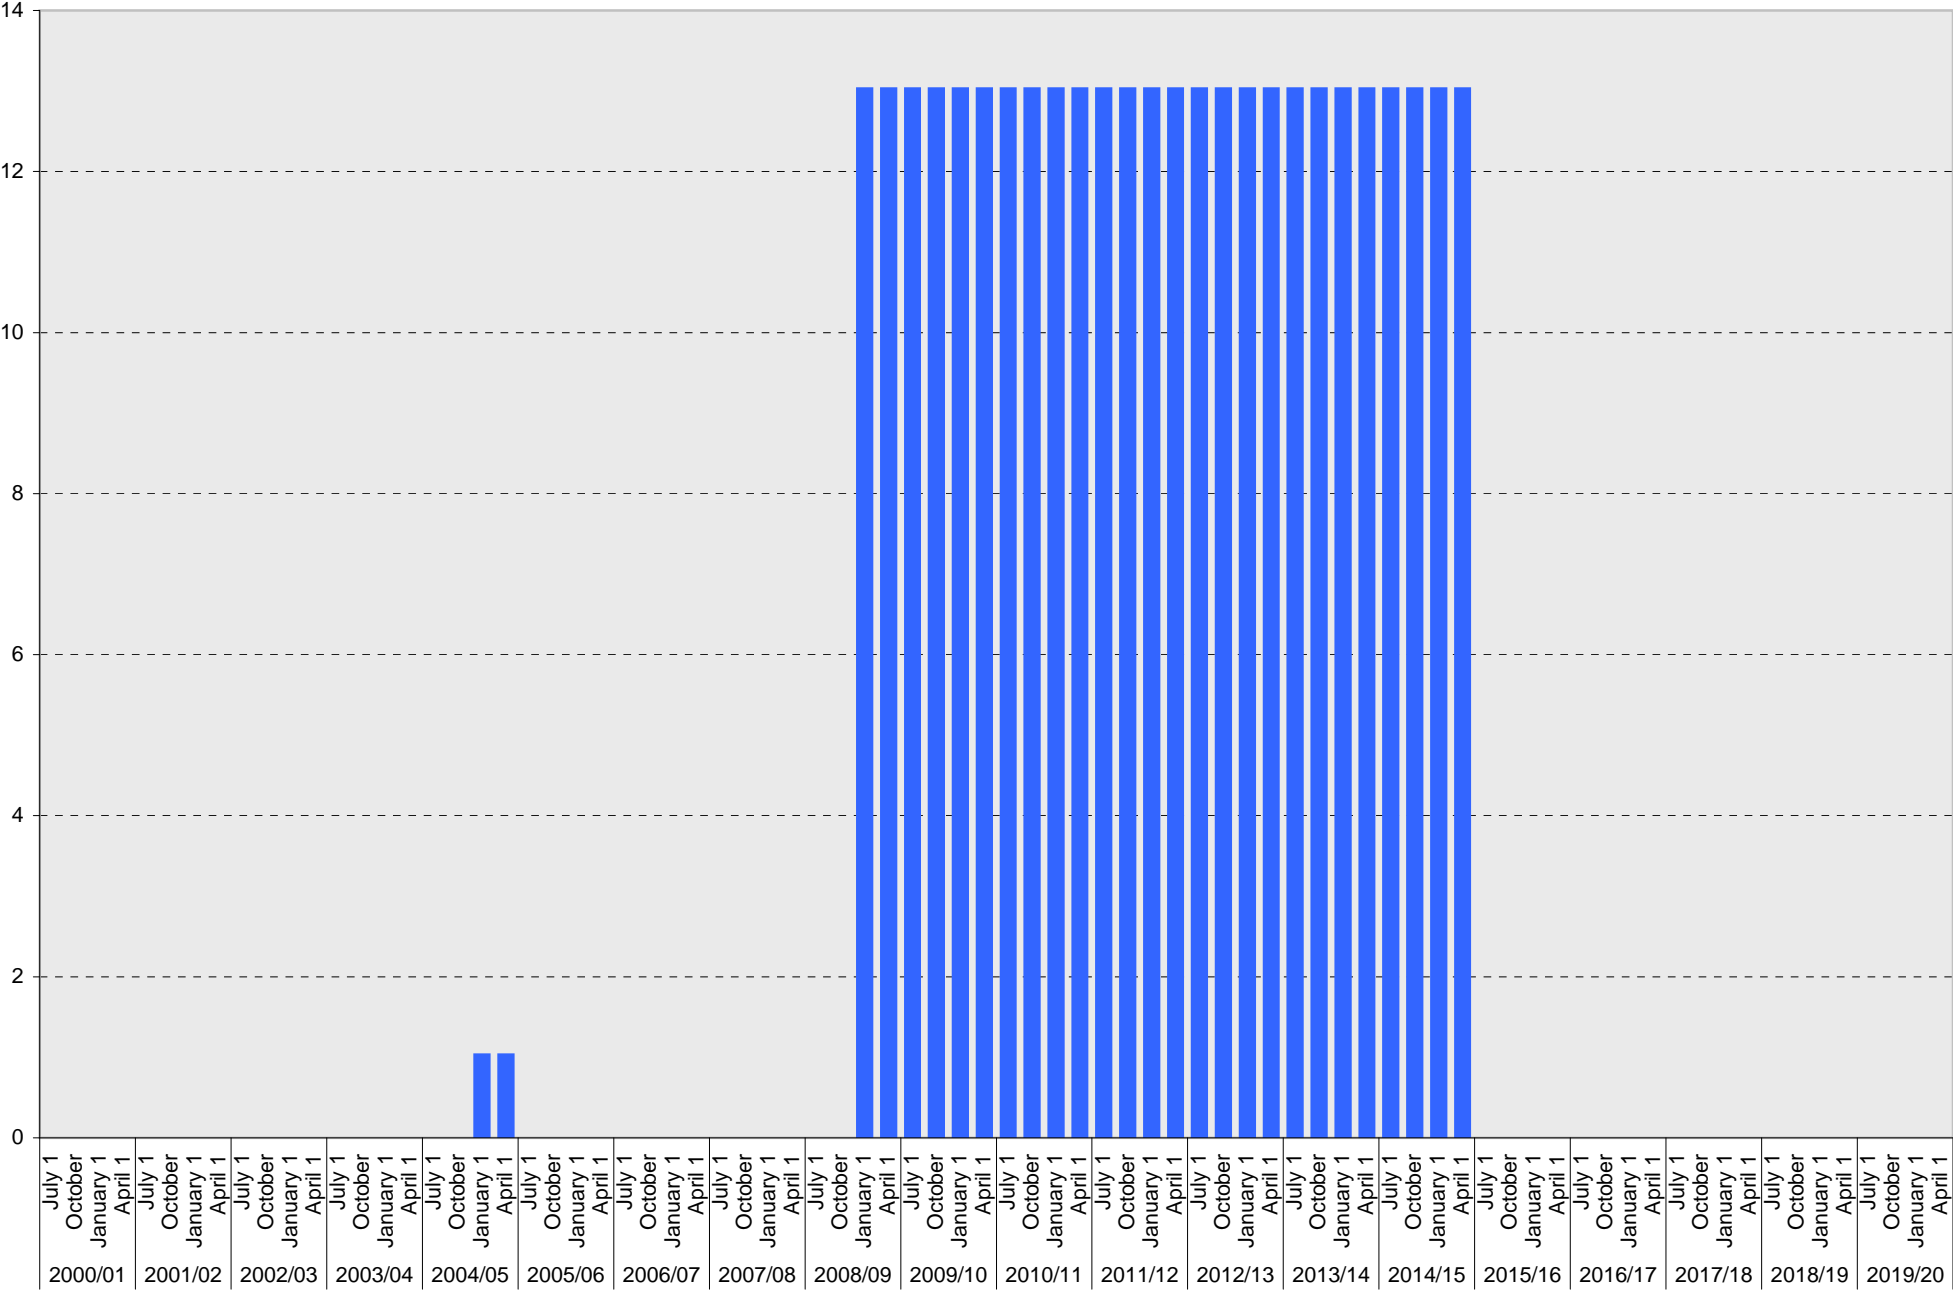

University of California, San Diego Parking Space Inventory

Lot P411: Reserved Parking Spaces

Reserved