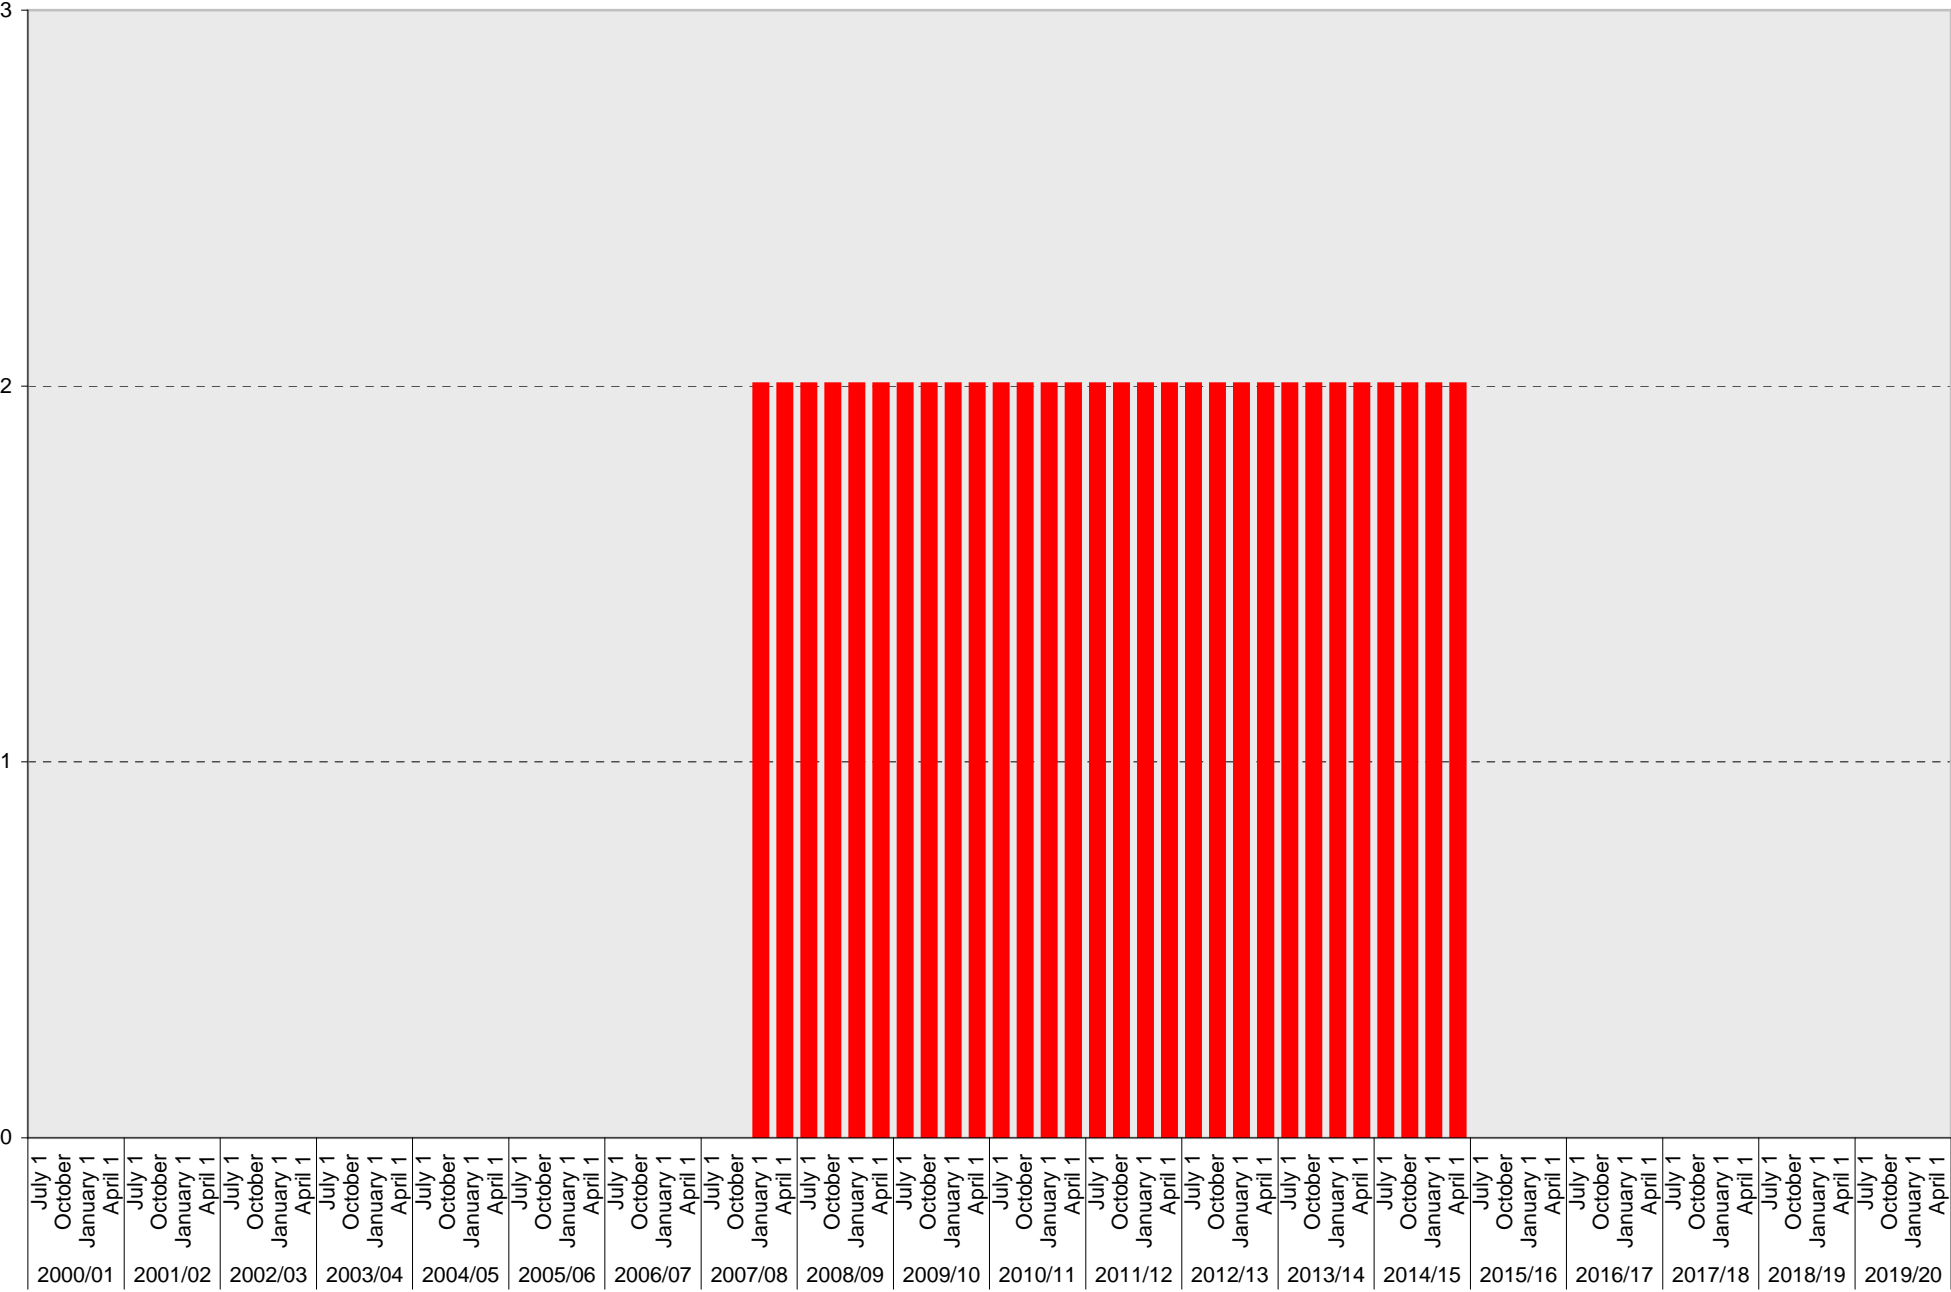

University of California, San Diego Parking Space Inventory  
Lot P411: A Parking Spaces

■ A