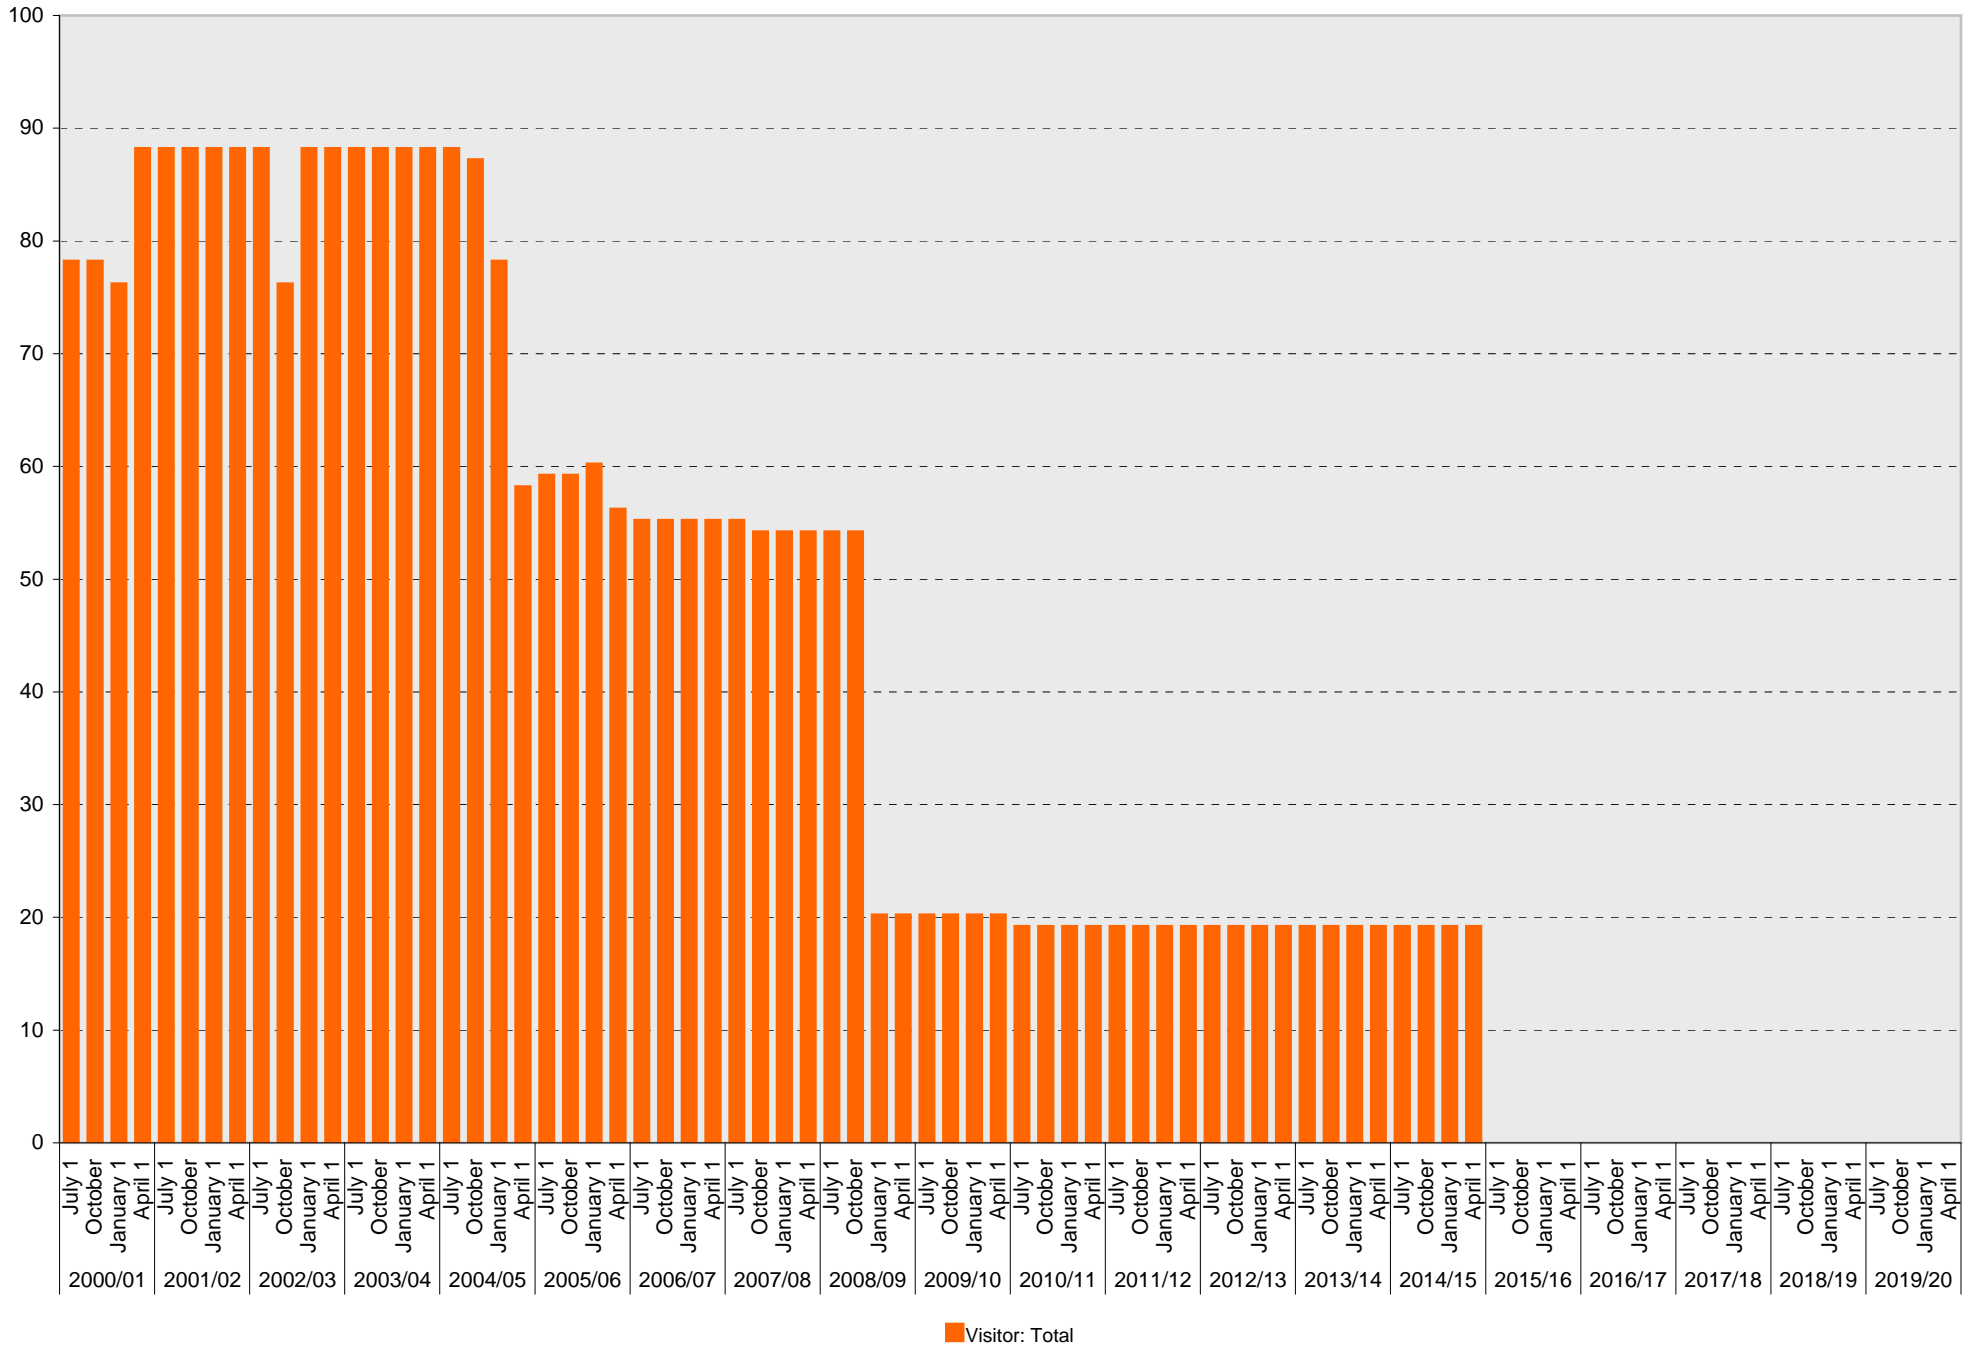

University of California, San Diego Parking Space Inventory

Lot P411: Visitor: Total Parking Spaces