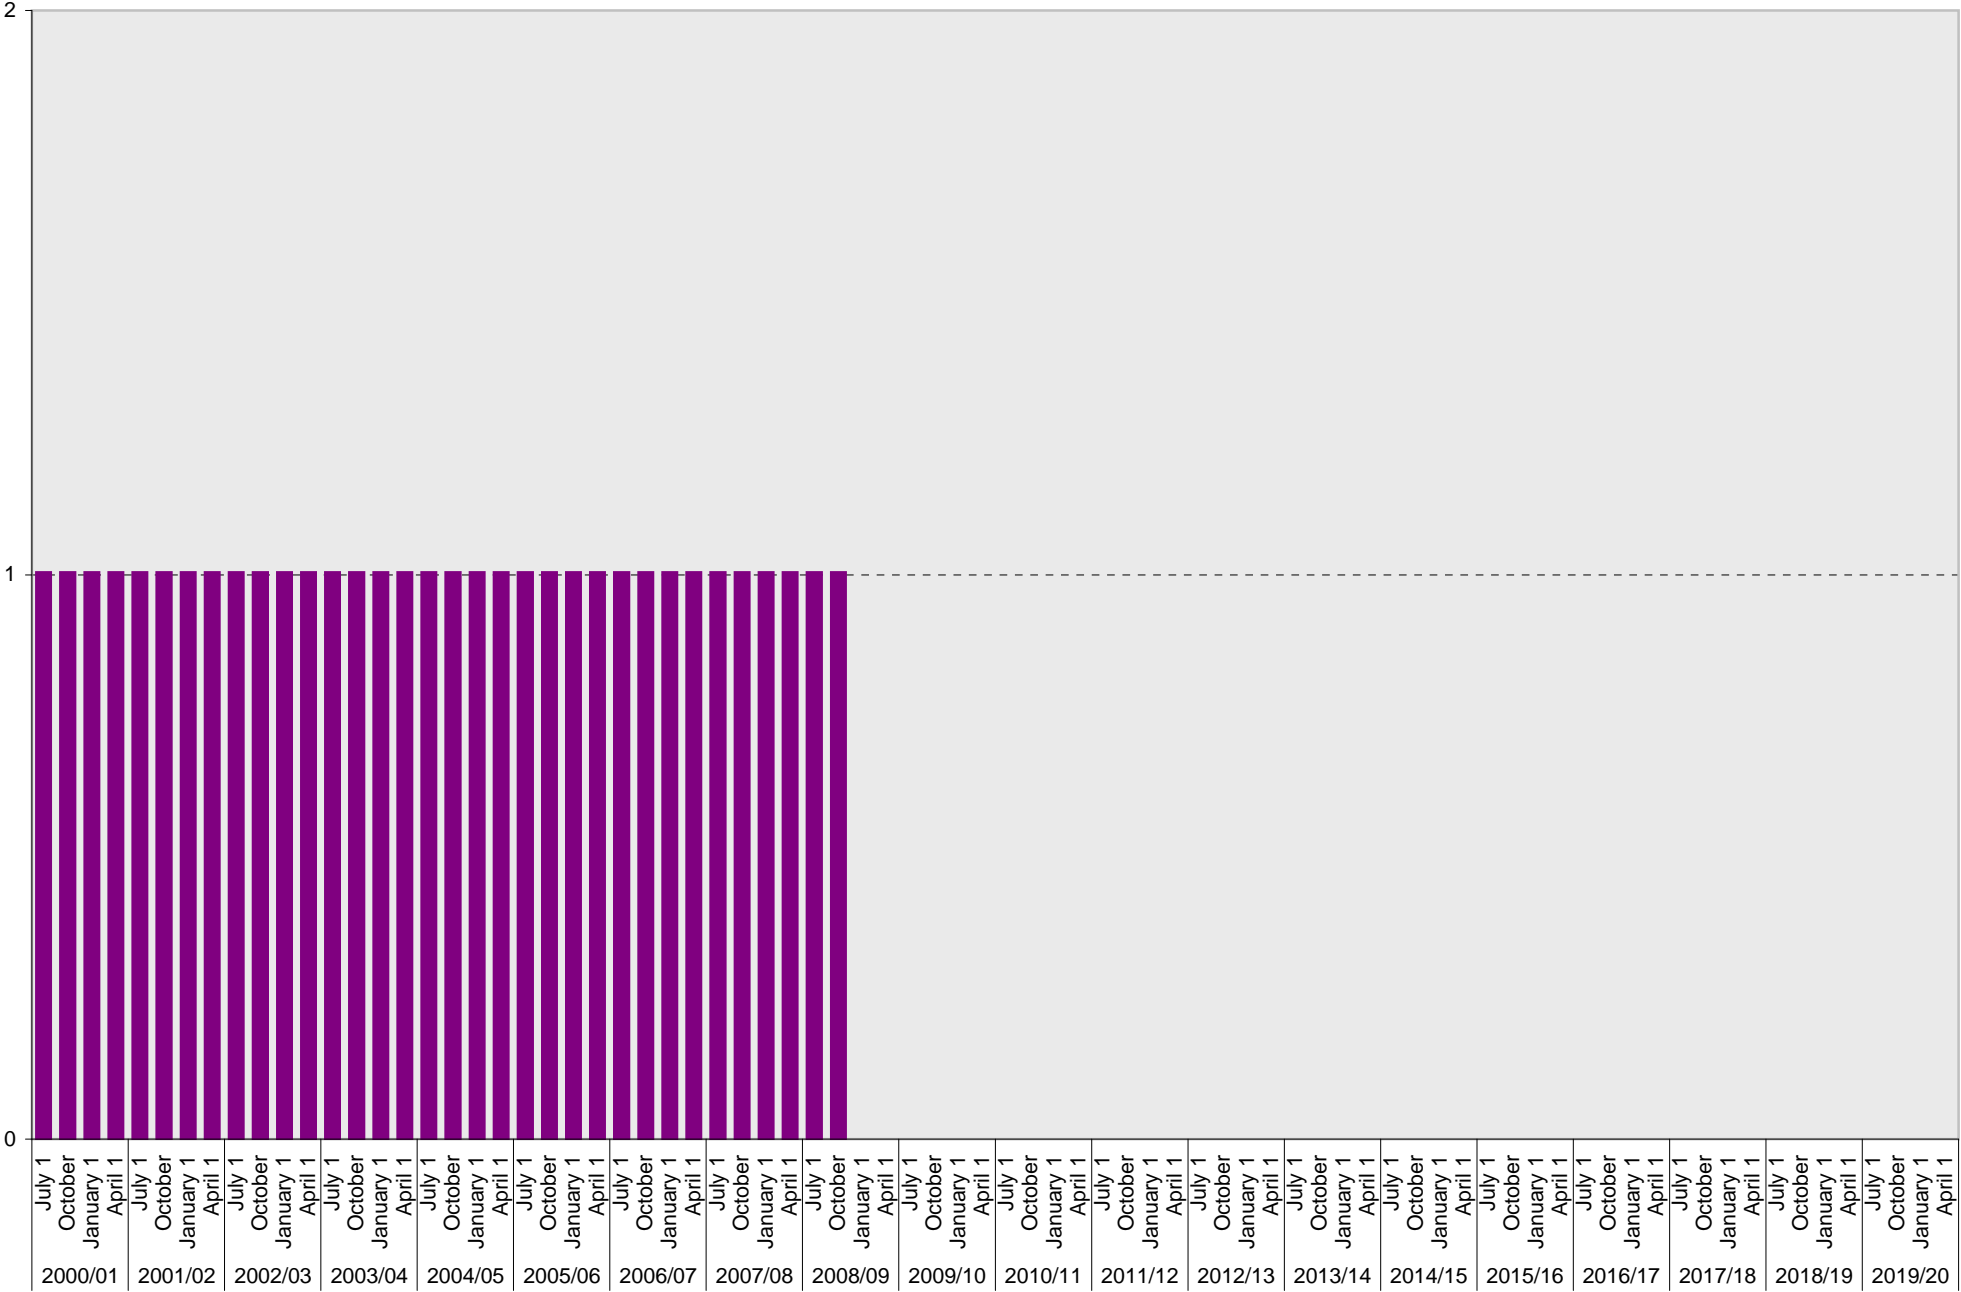

University of California, San Diego Parking Space Inventory
Lot P411: Allocated: Bookstore Parking Spaces

■ Allocated