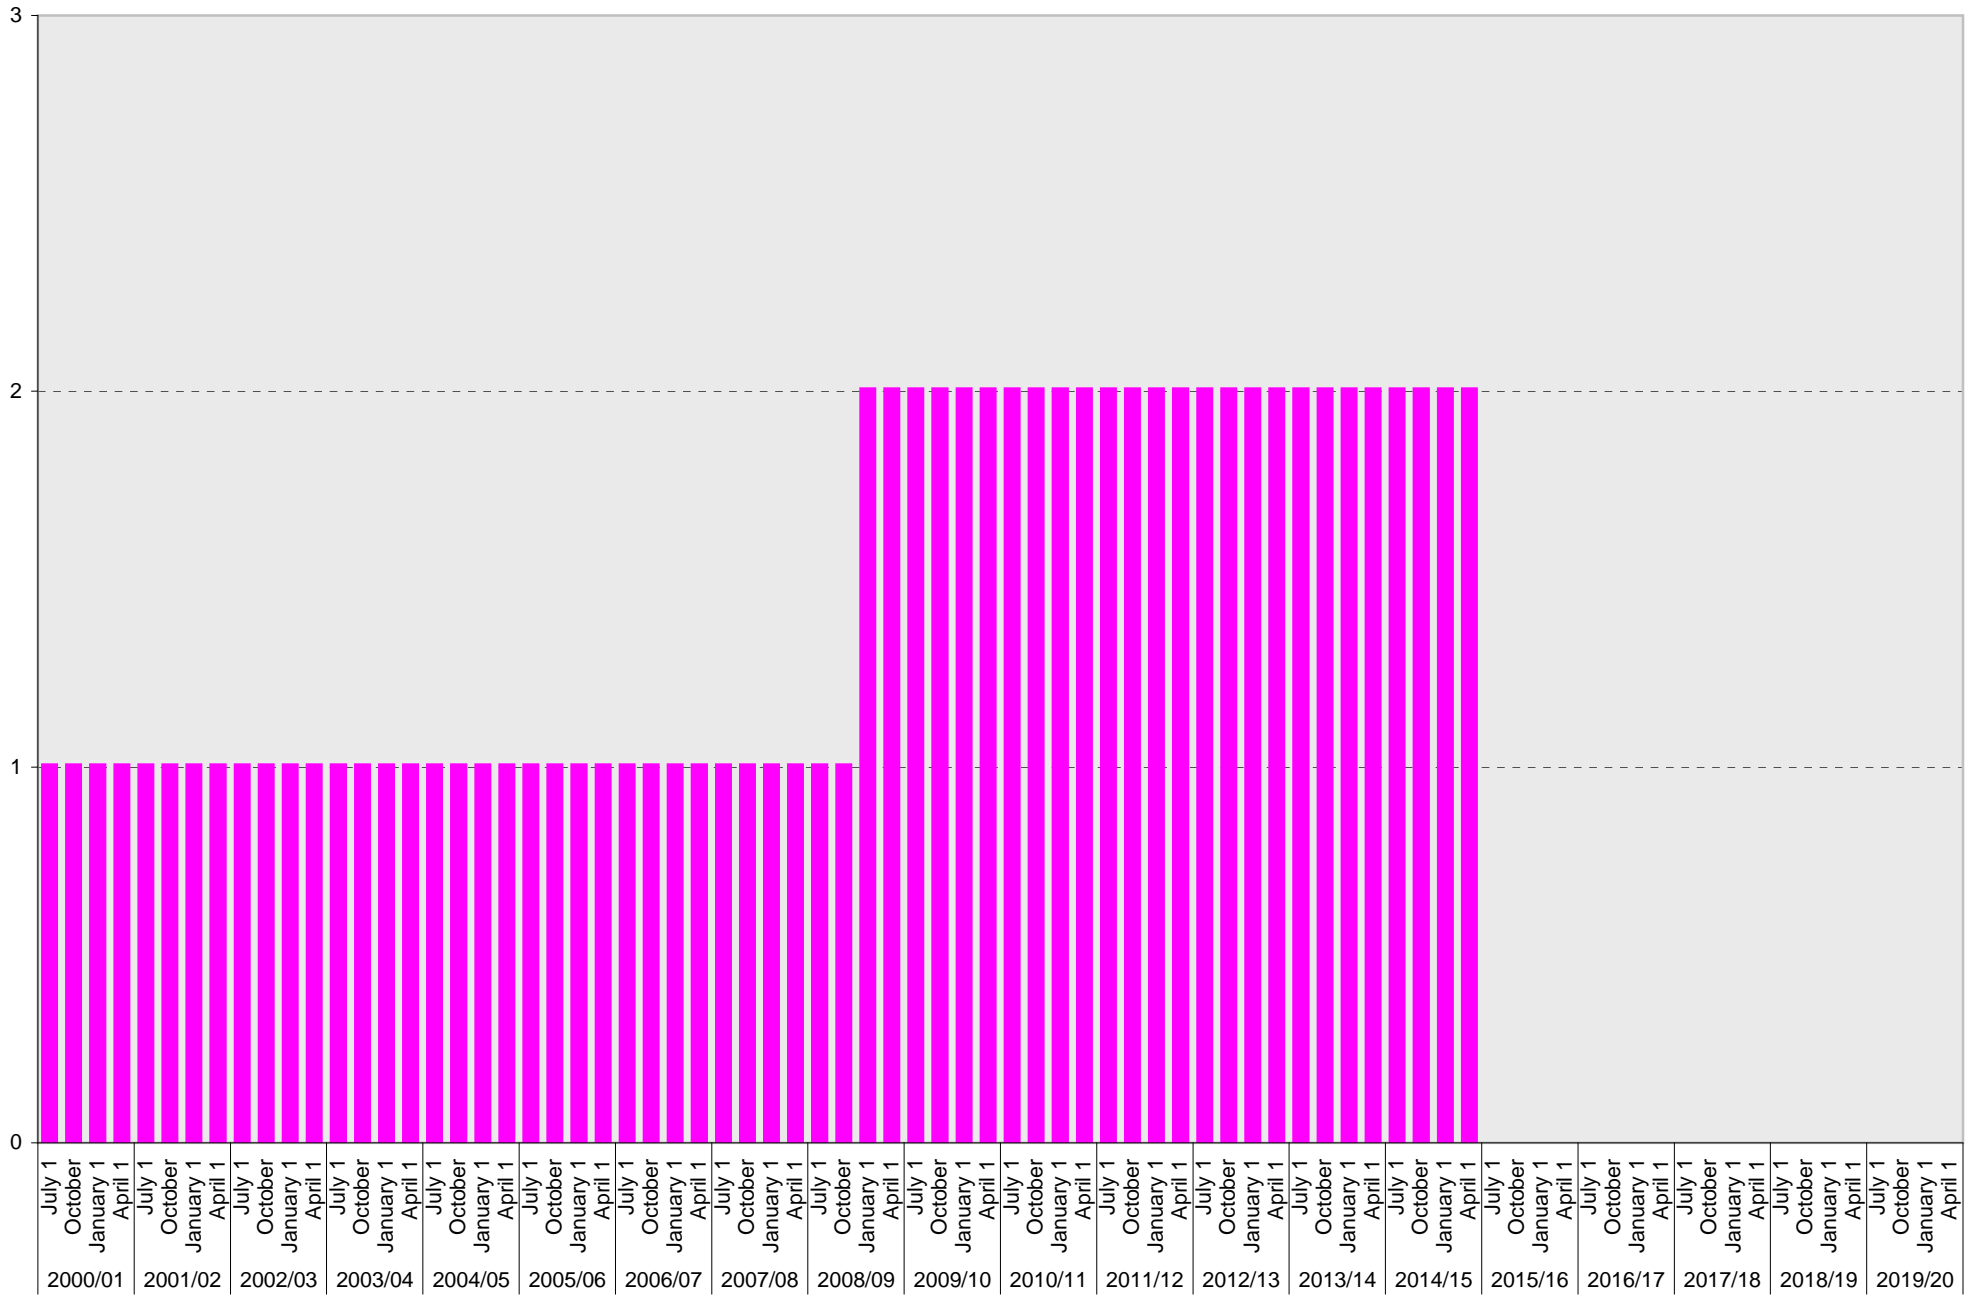

University of California, San Diego Parking Space Inventory

Lot P411: Motorcycle Parking Sections

Motorcycle