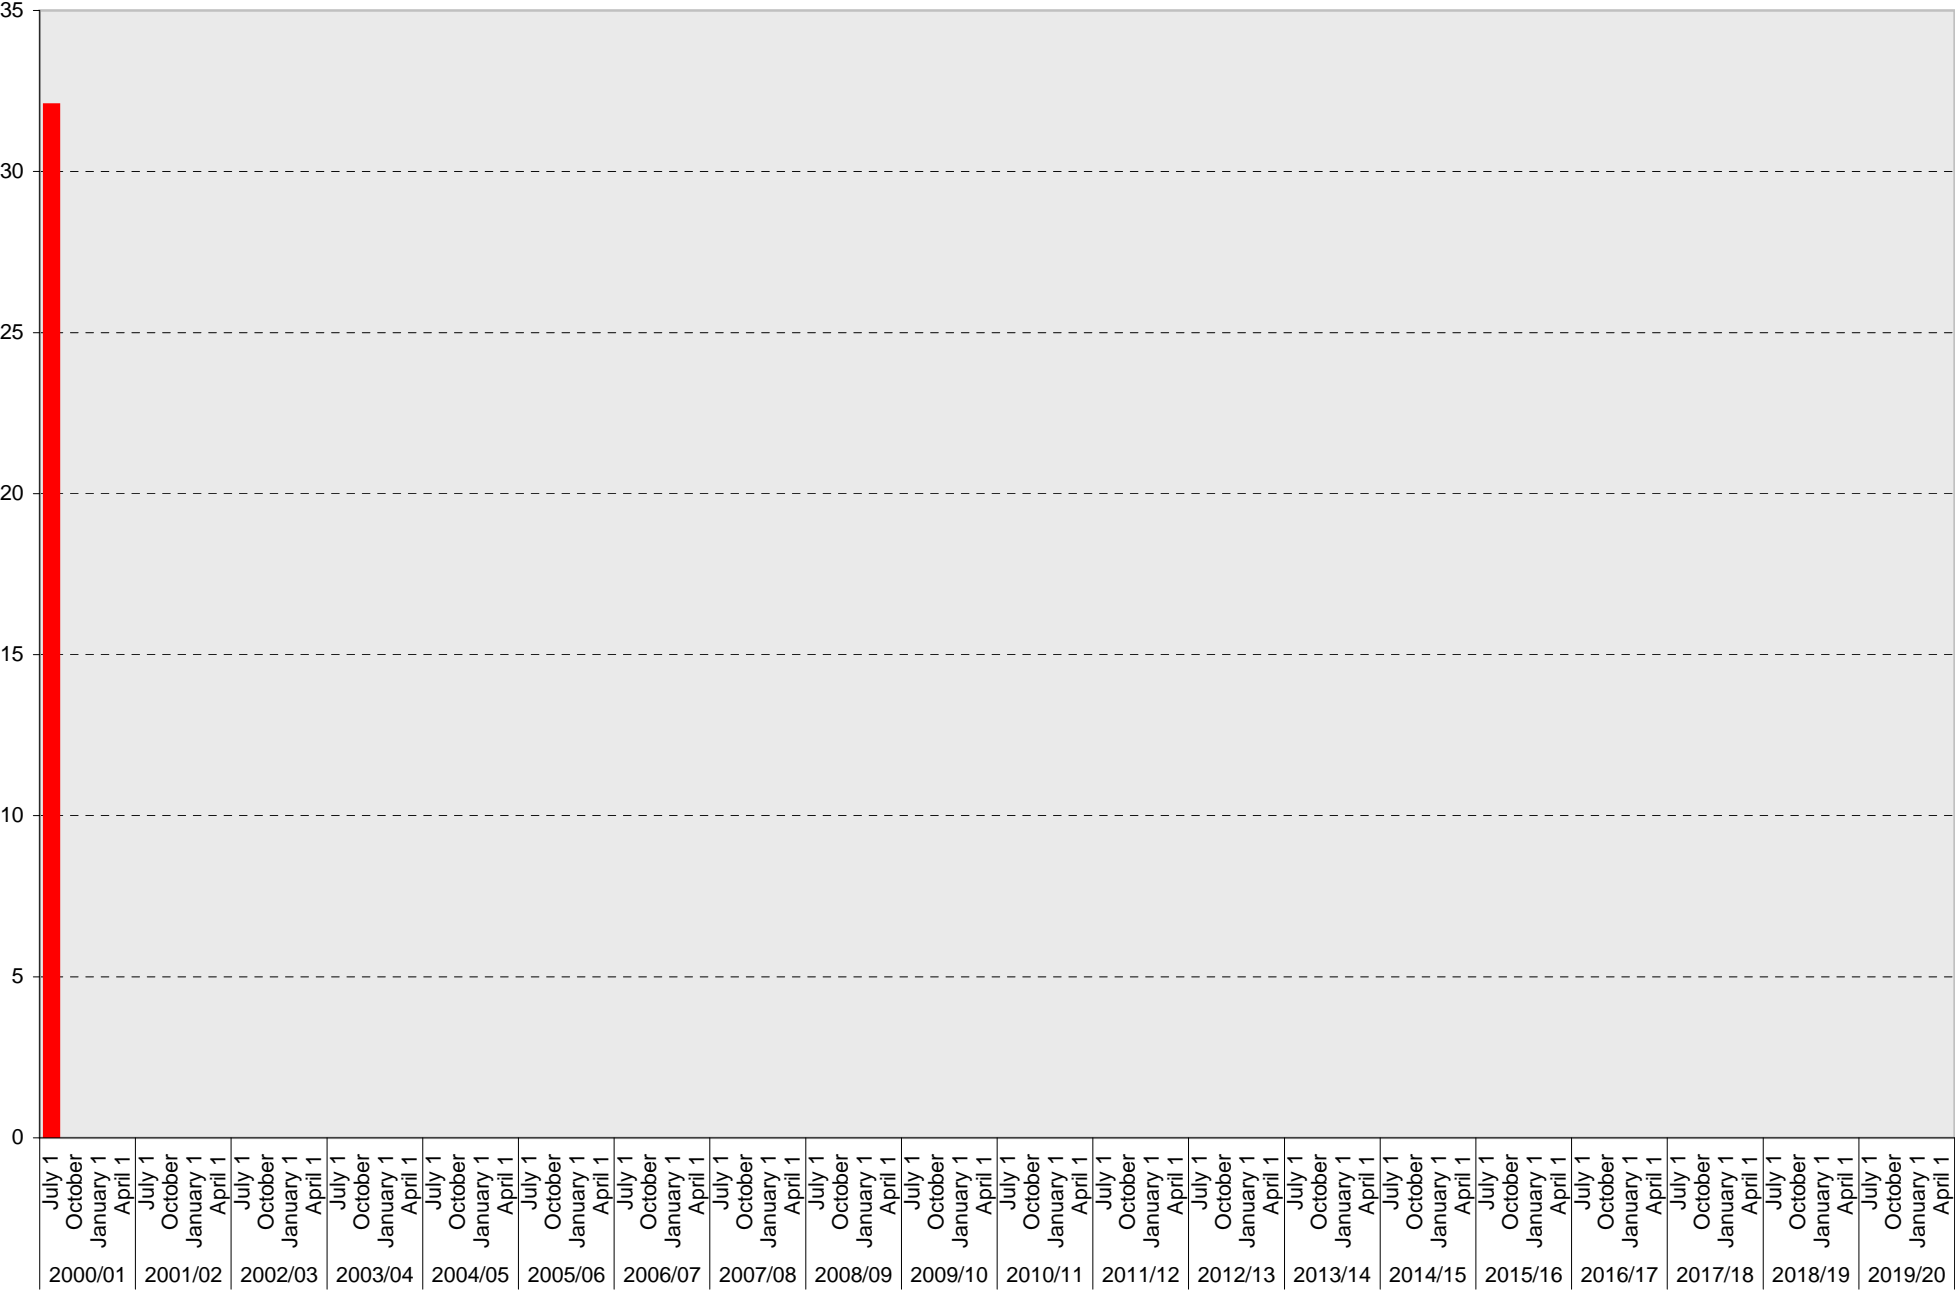

University of California, San Diego Parking Space Inventory

Lot P409: A Parking Spaces

University of California, San Diego Parking Space Inventory
Lot P409: Visitor: Meter Parking Spaces

Visitor: Meter

University of California, San Diego Parking Space Inventory