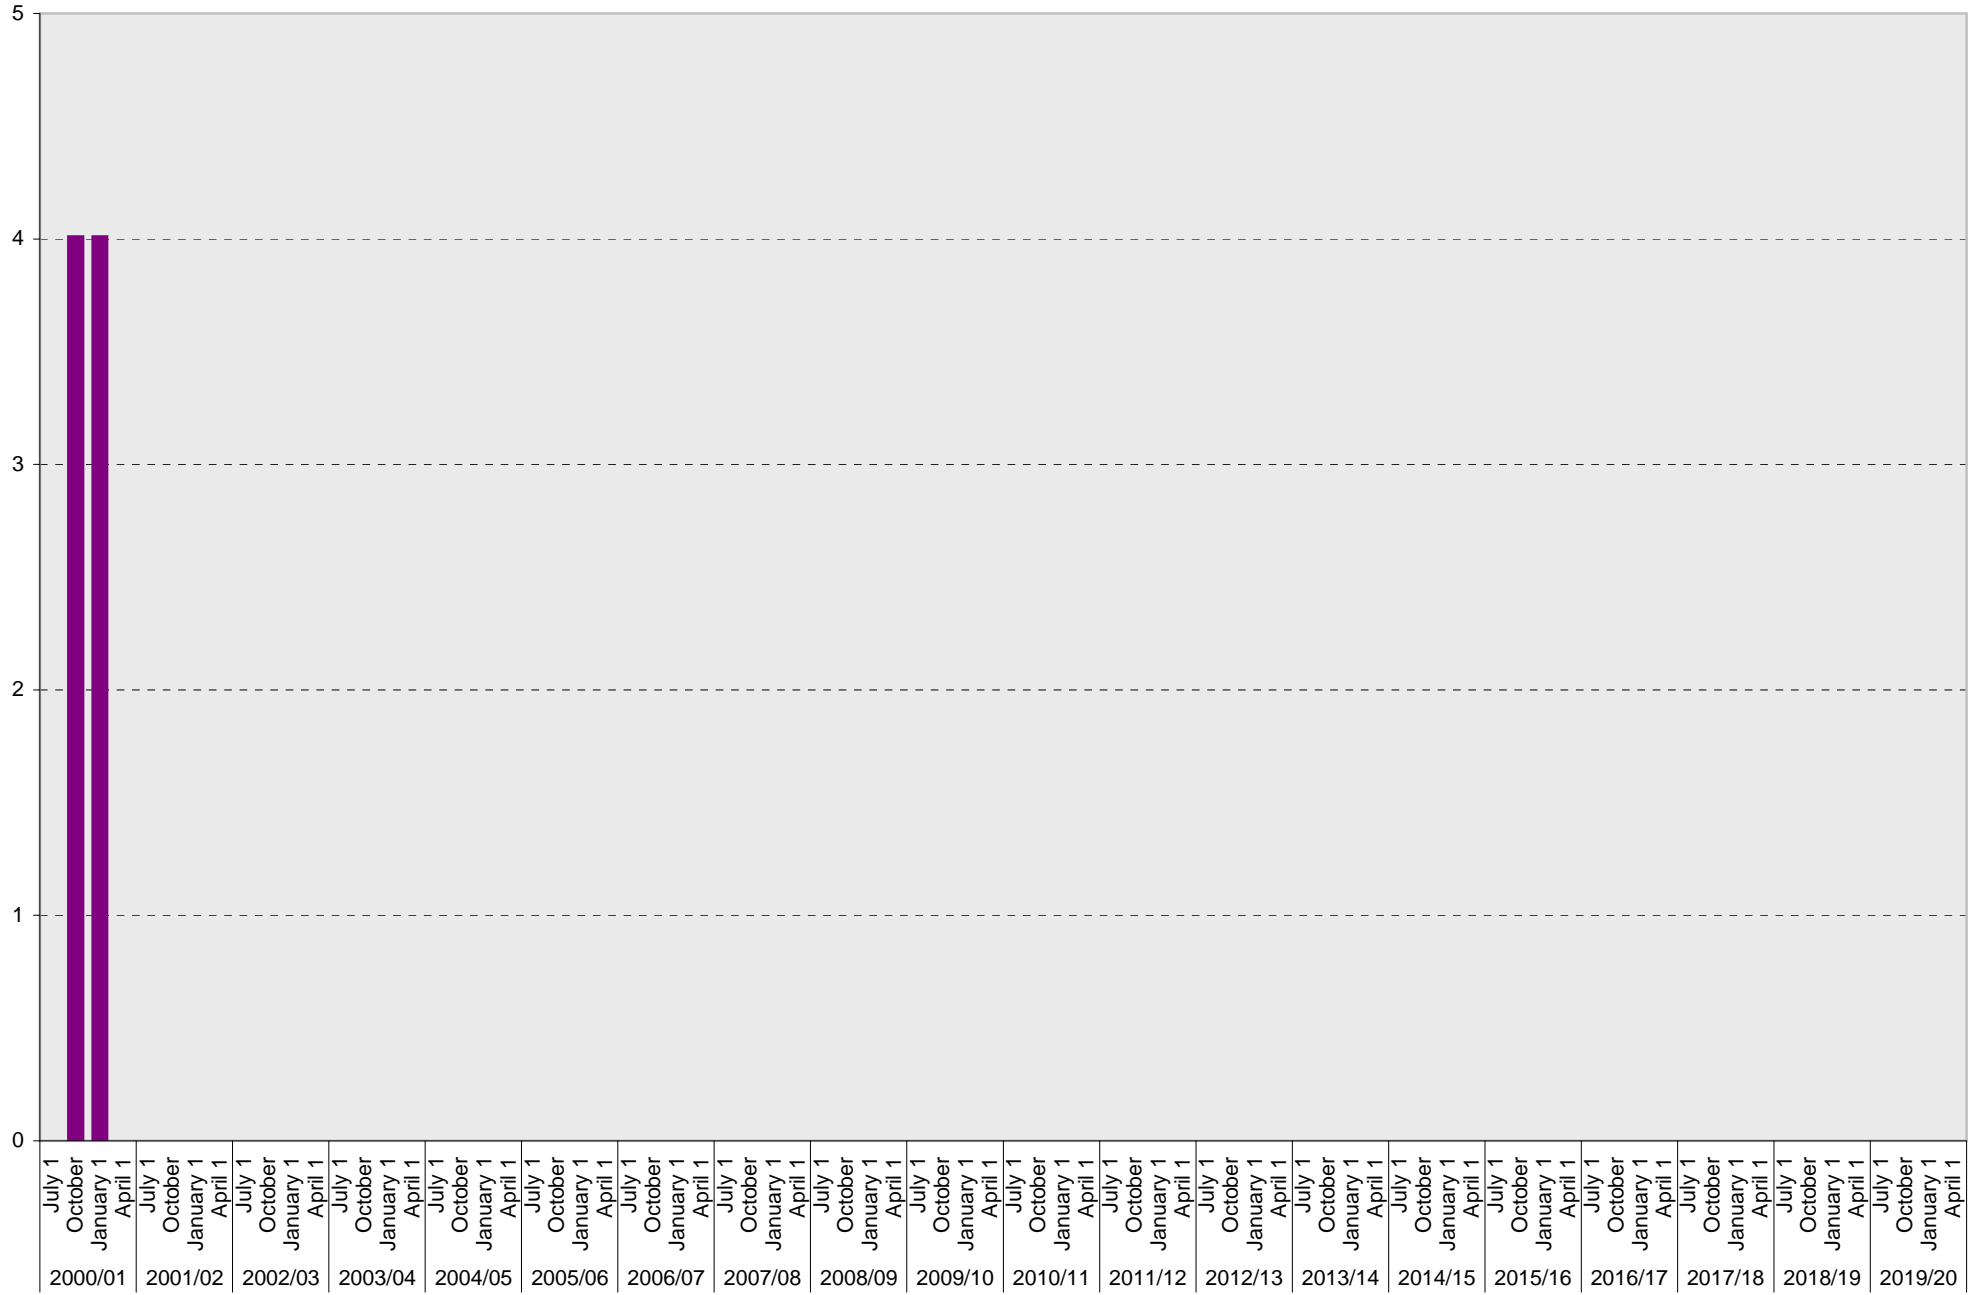

Lot P409: Visitor: Total Parking Spaces

Visitor: Total

University of California, San Diego Parking Space Inventory
Lot P409: Reserved Parking Spaces

■ Reserved

University of California, San Diego Parking Space Inventory
 Lot P409: Allocated: La Jolla Campus Parking Office Visitor Parking Spaces