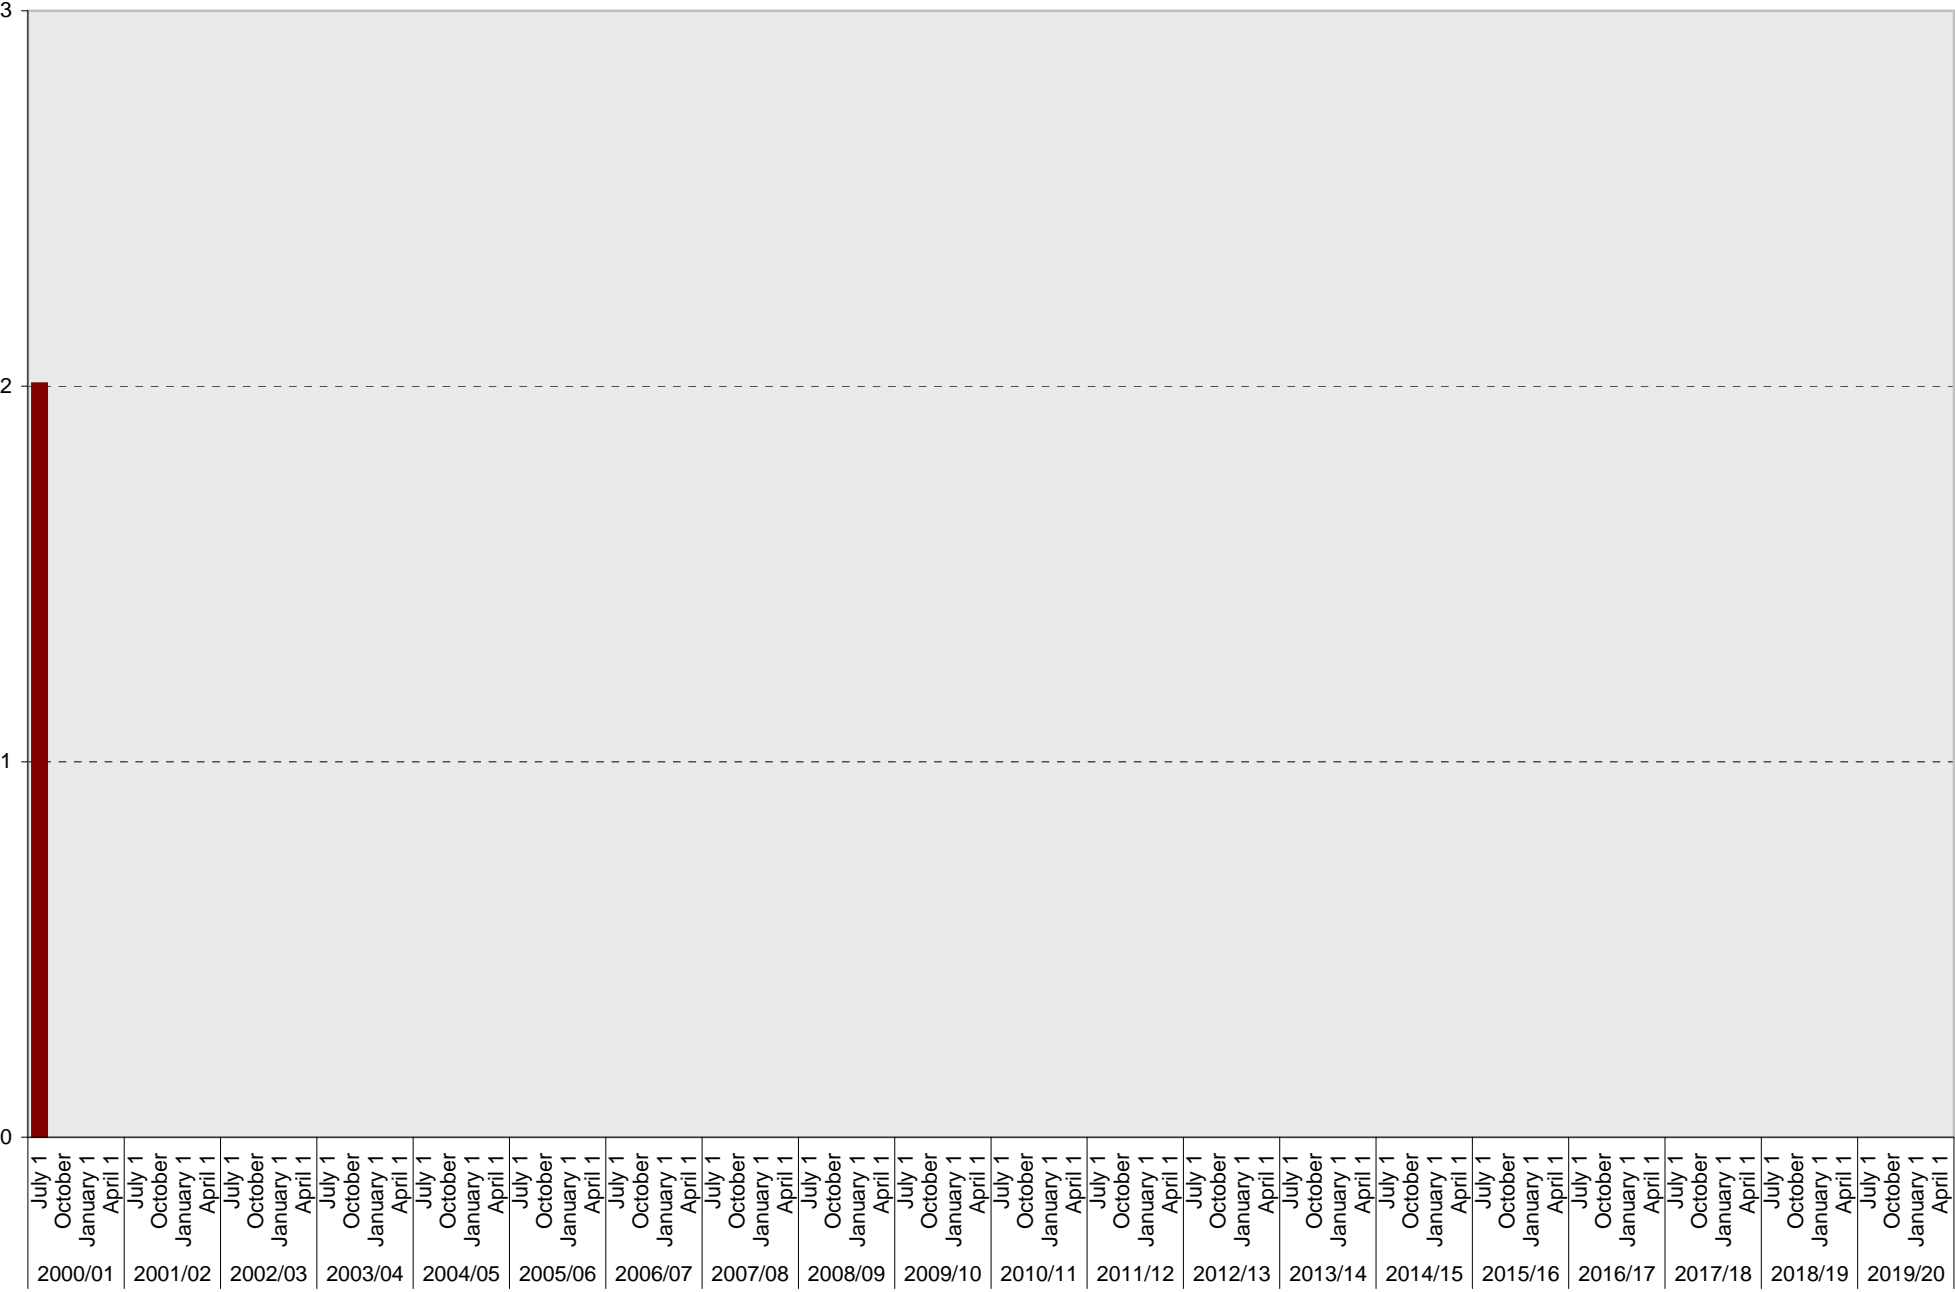

University of California, San Diego Parking Space Inventory
Lot P409: UC Vehicle Parking Spaces

■ UC Vehicle