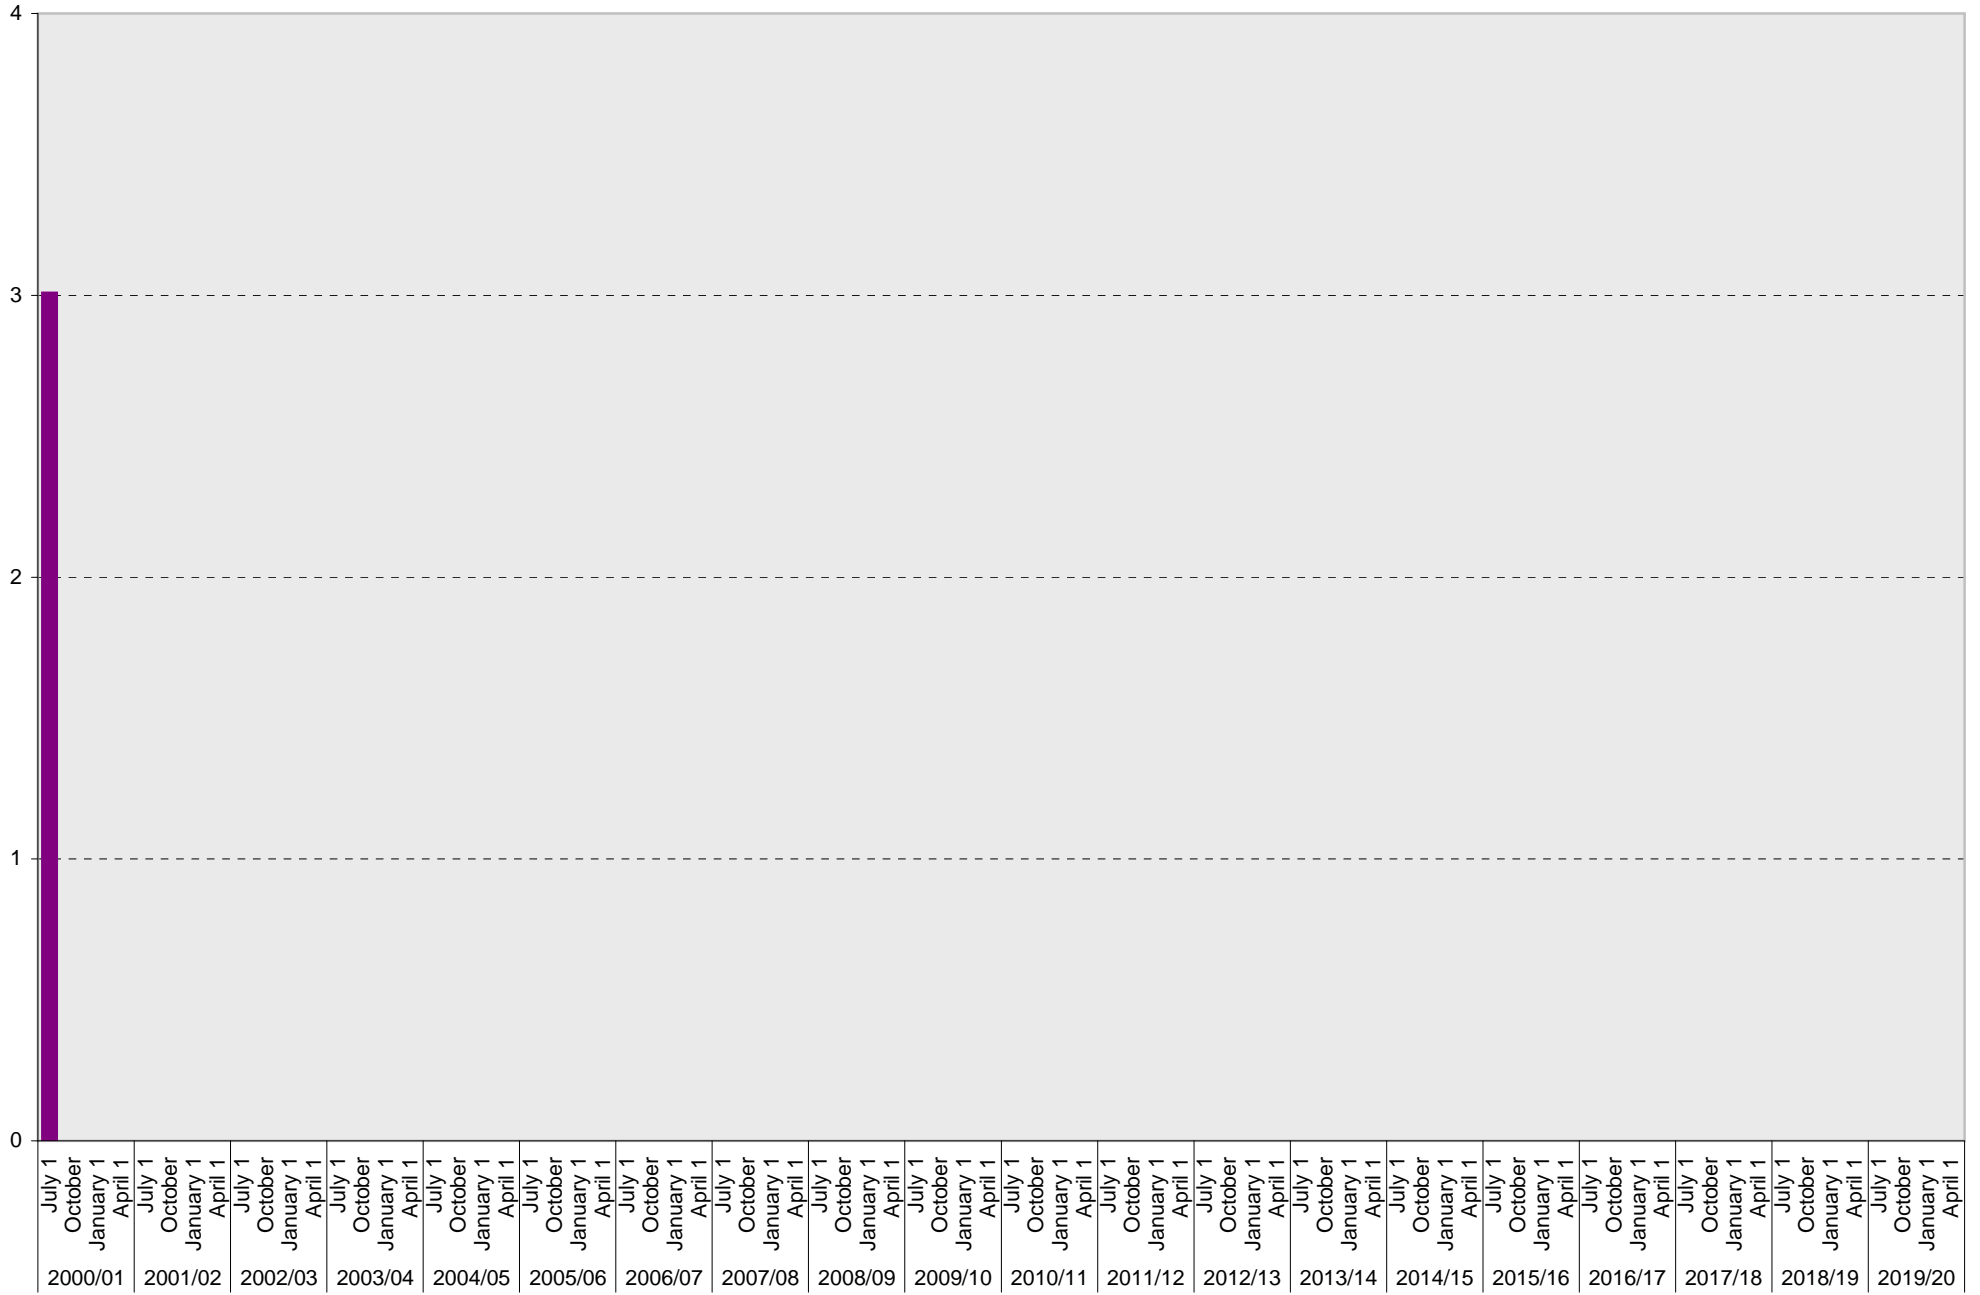

University of California, San Diego Parking Space Inventory

Lot P409: Allocated: Retirement Association Visitor Parking Spaces

■ Allocated