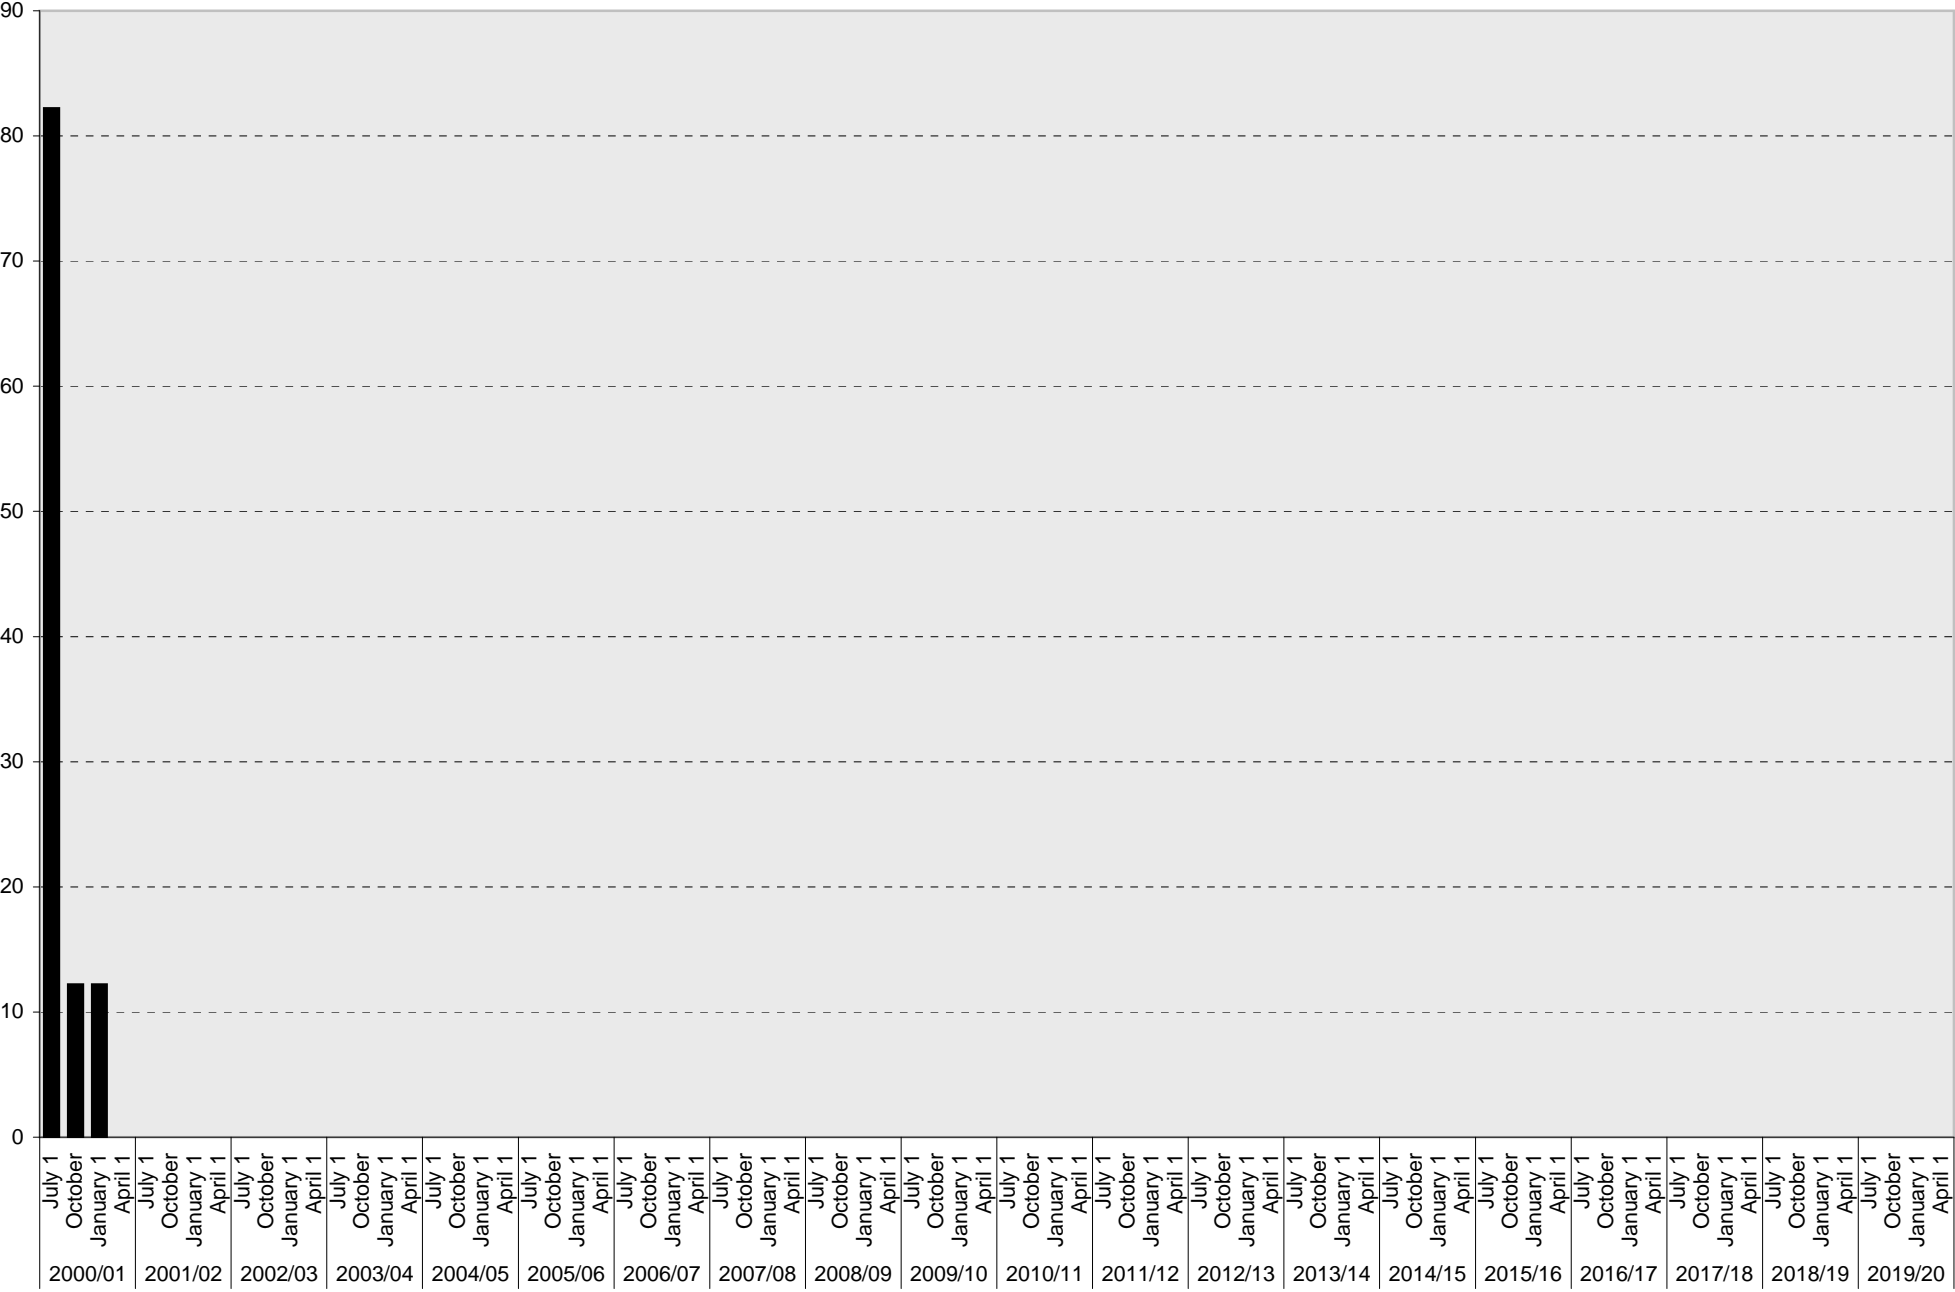

University of California, San Diego Parking Space Inventory
Lot P409: Total Parking Spaces

■ Total