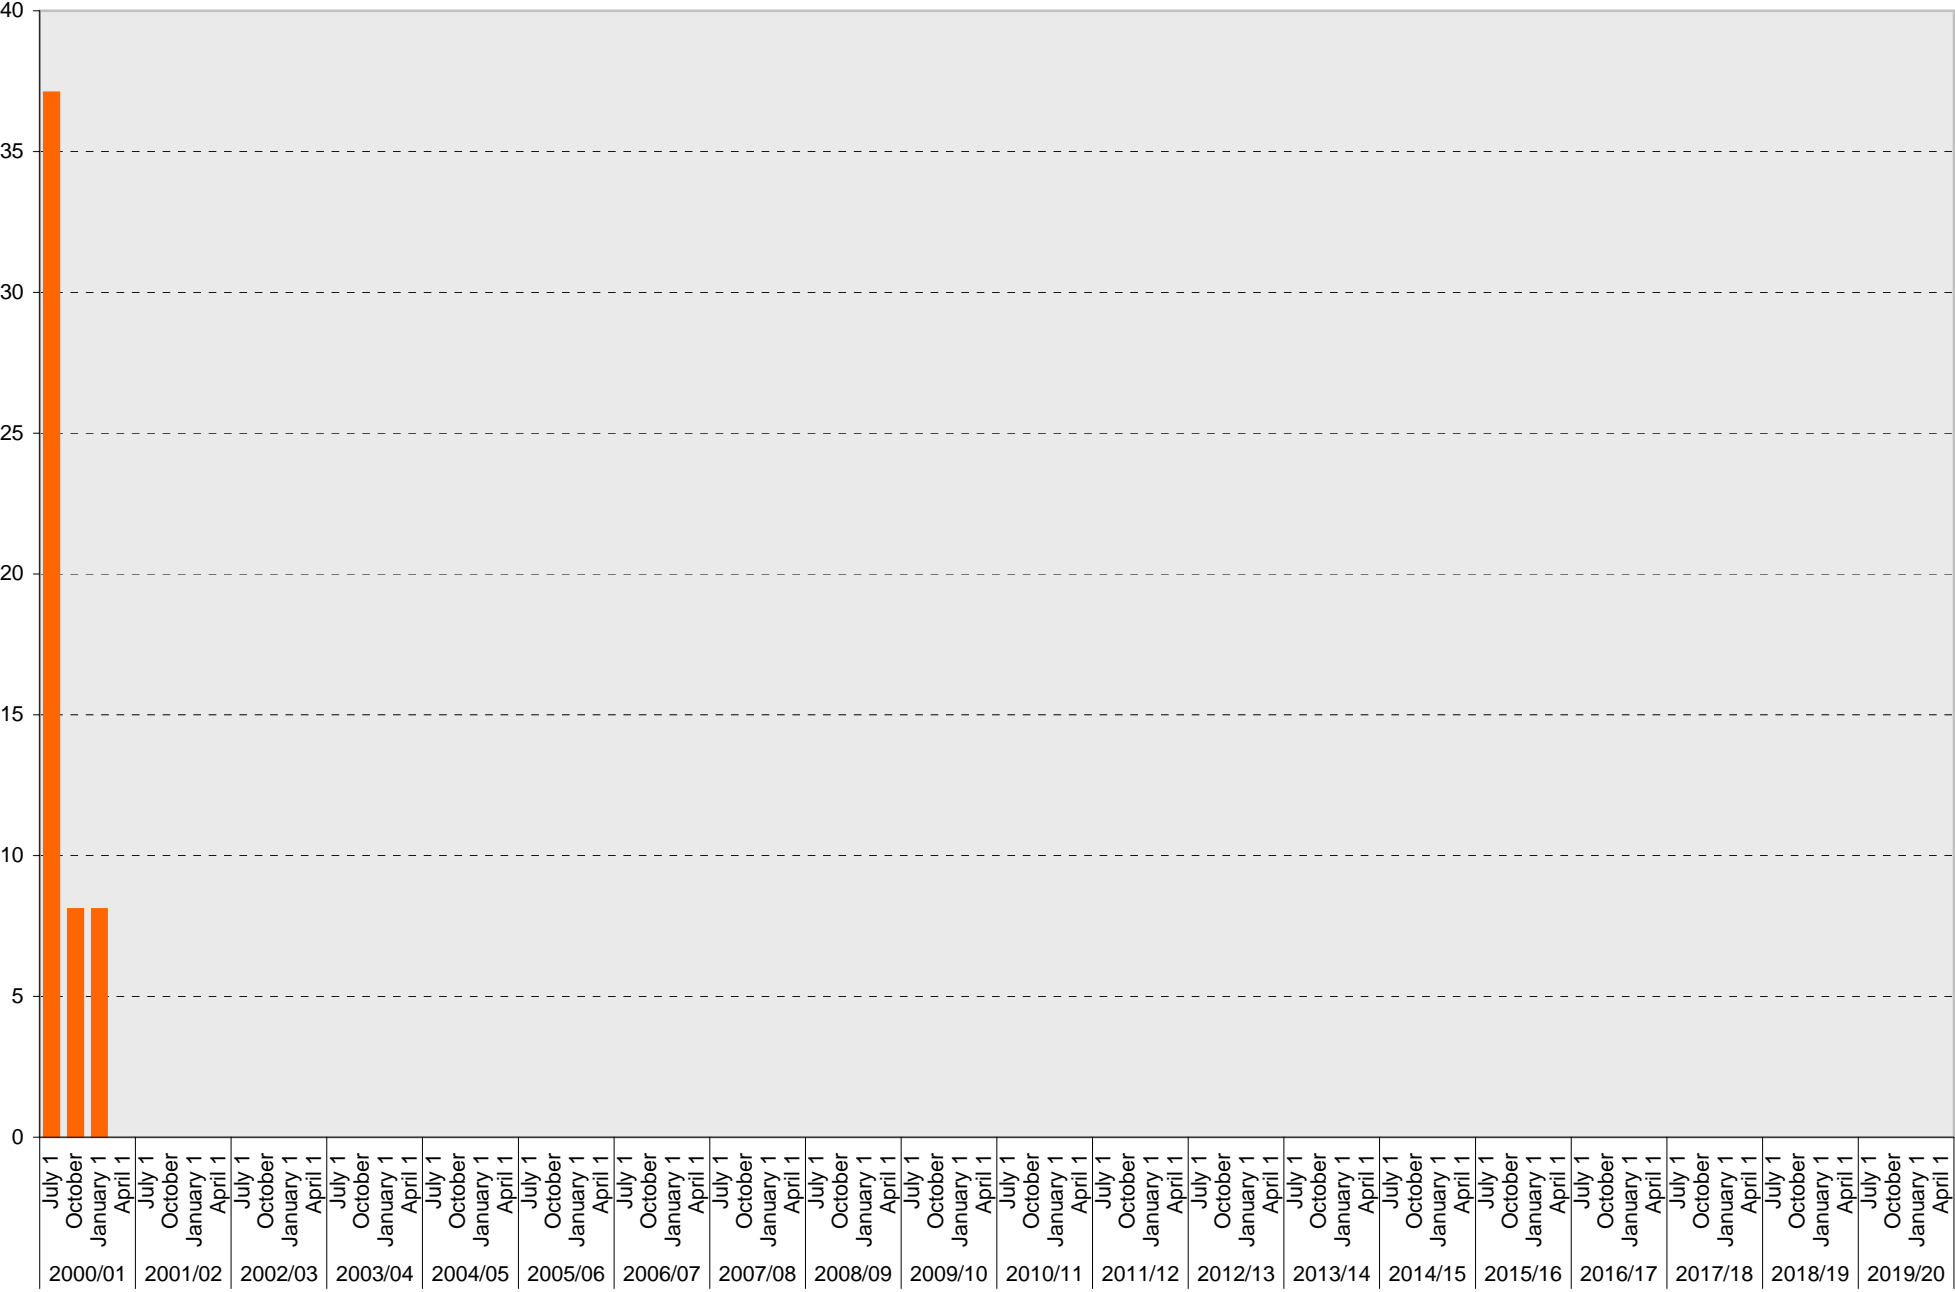

University of California, San Diego Parking Space Inventory

Lot P409: Visitor: Total Parking Spaces

Visitor: Total