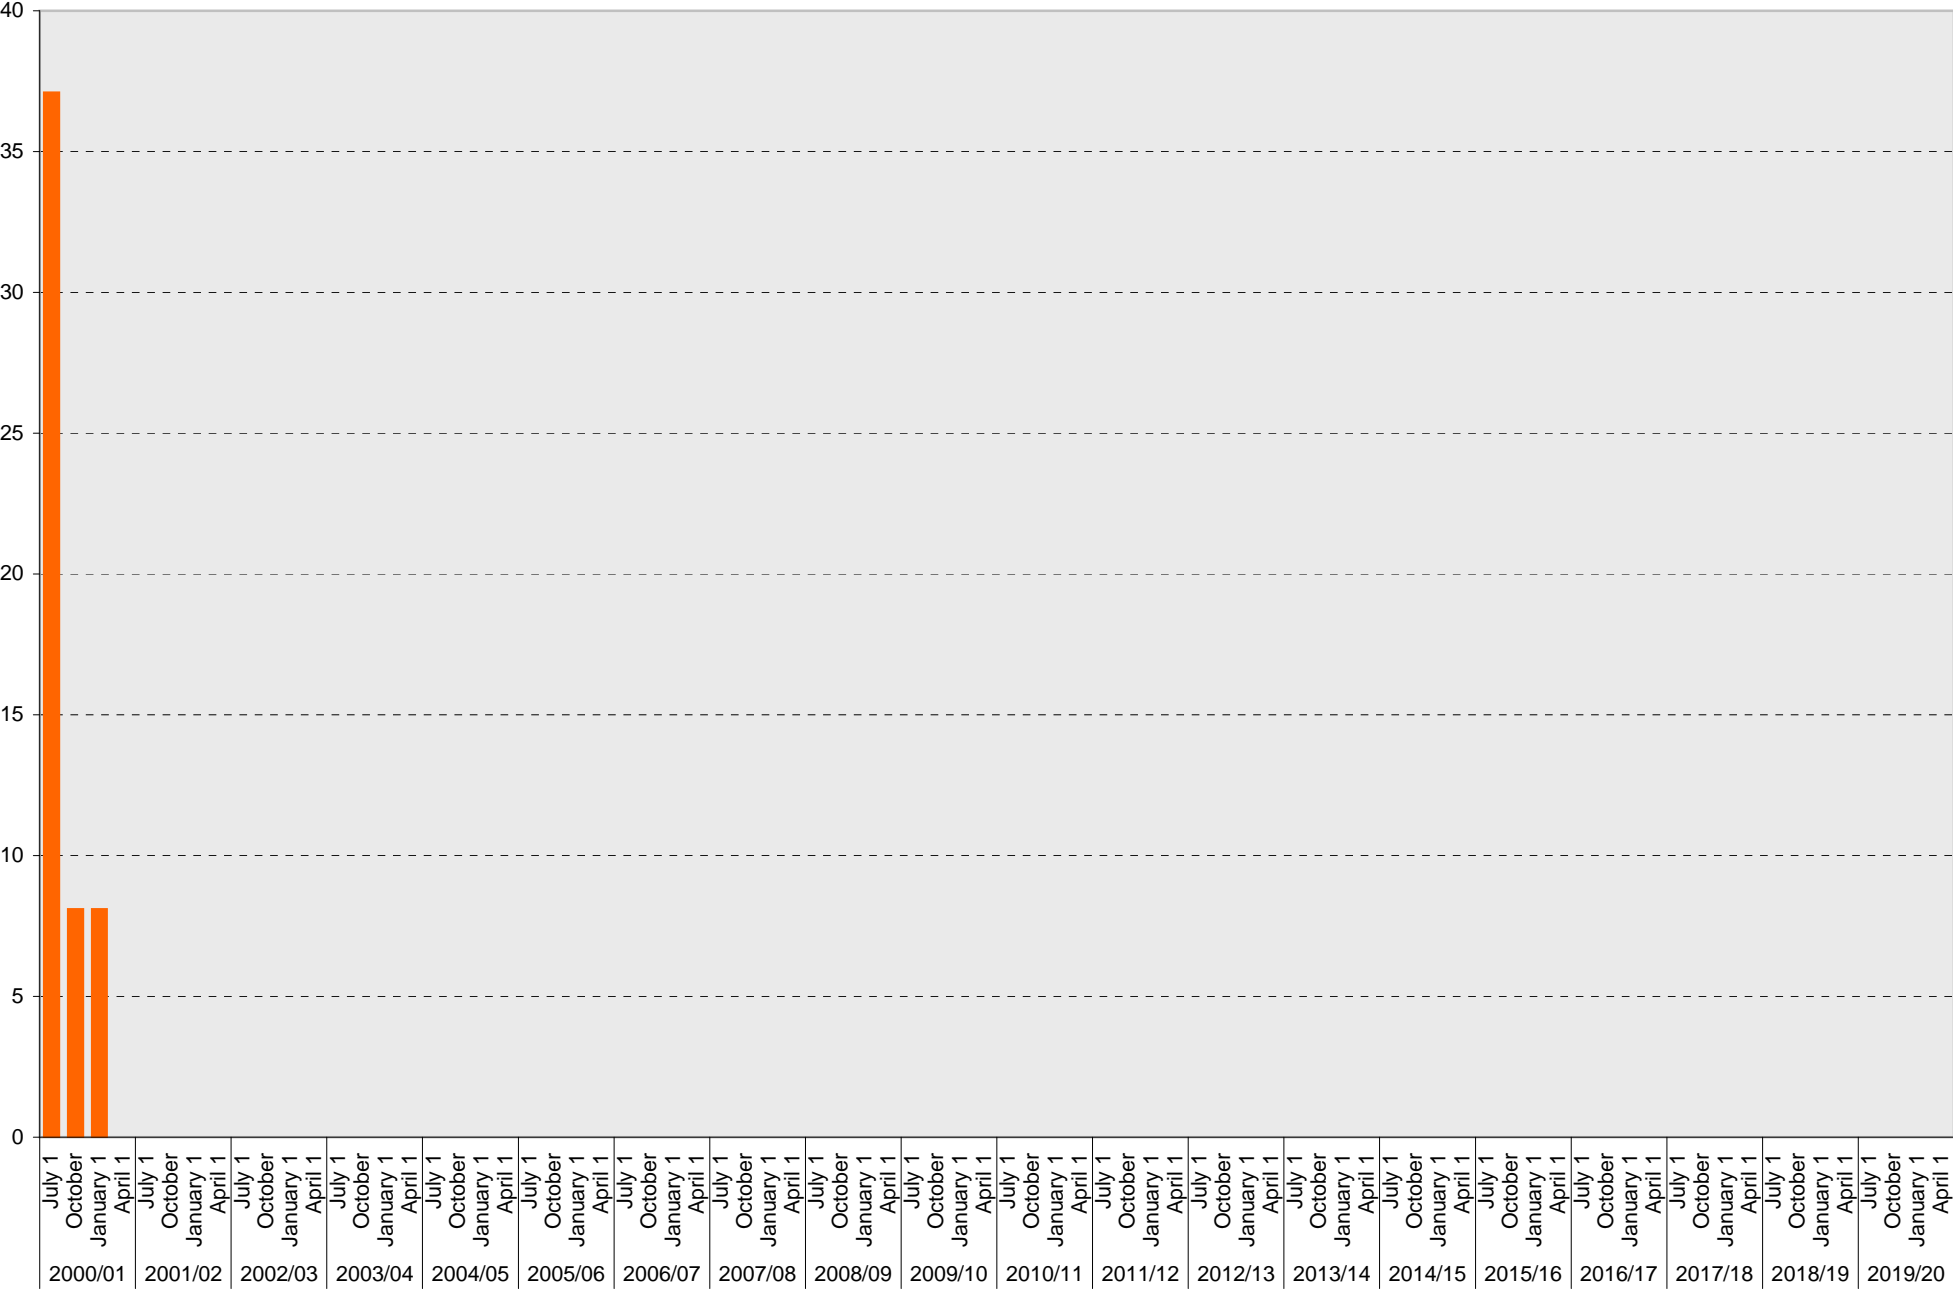

University of California, San Diego Parking Space Inventory

Lot P409: A Parking Spaces

University of California, San Diego Parking Space Inventory
Lot P409: Visitor: Meter Parking Spaces

Visitor: Meter

University of California, San Diego Parking Space Inventory