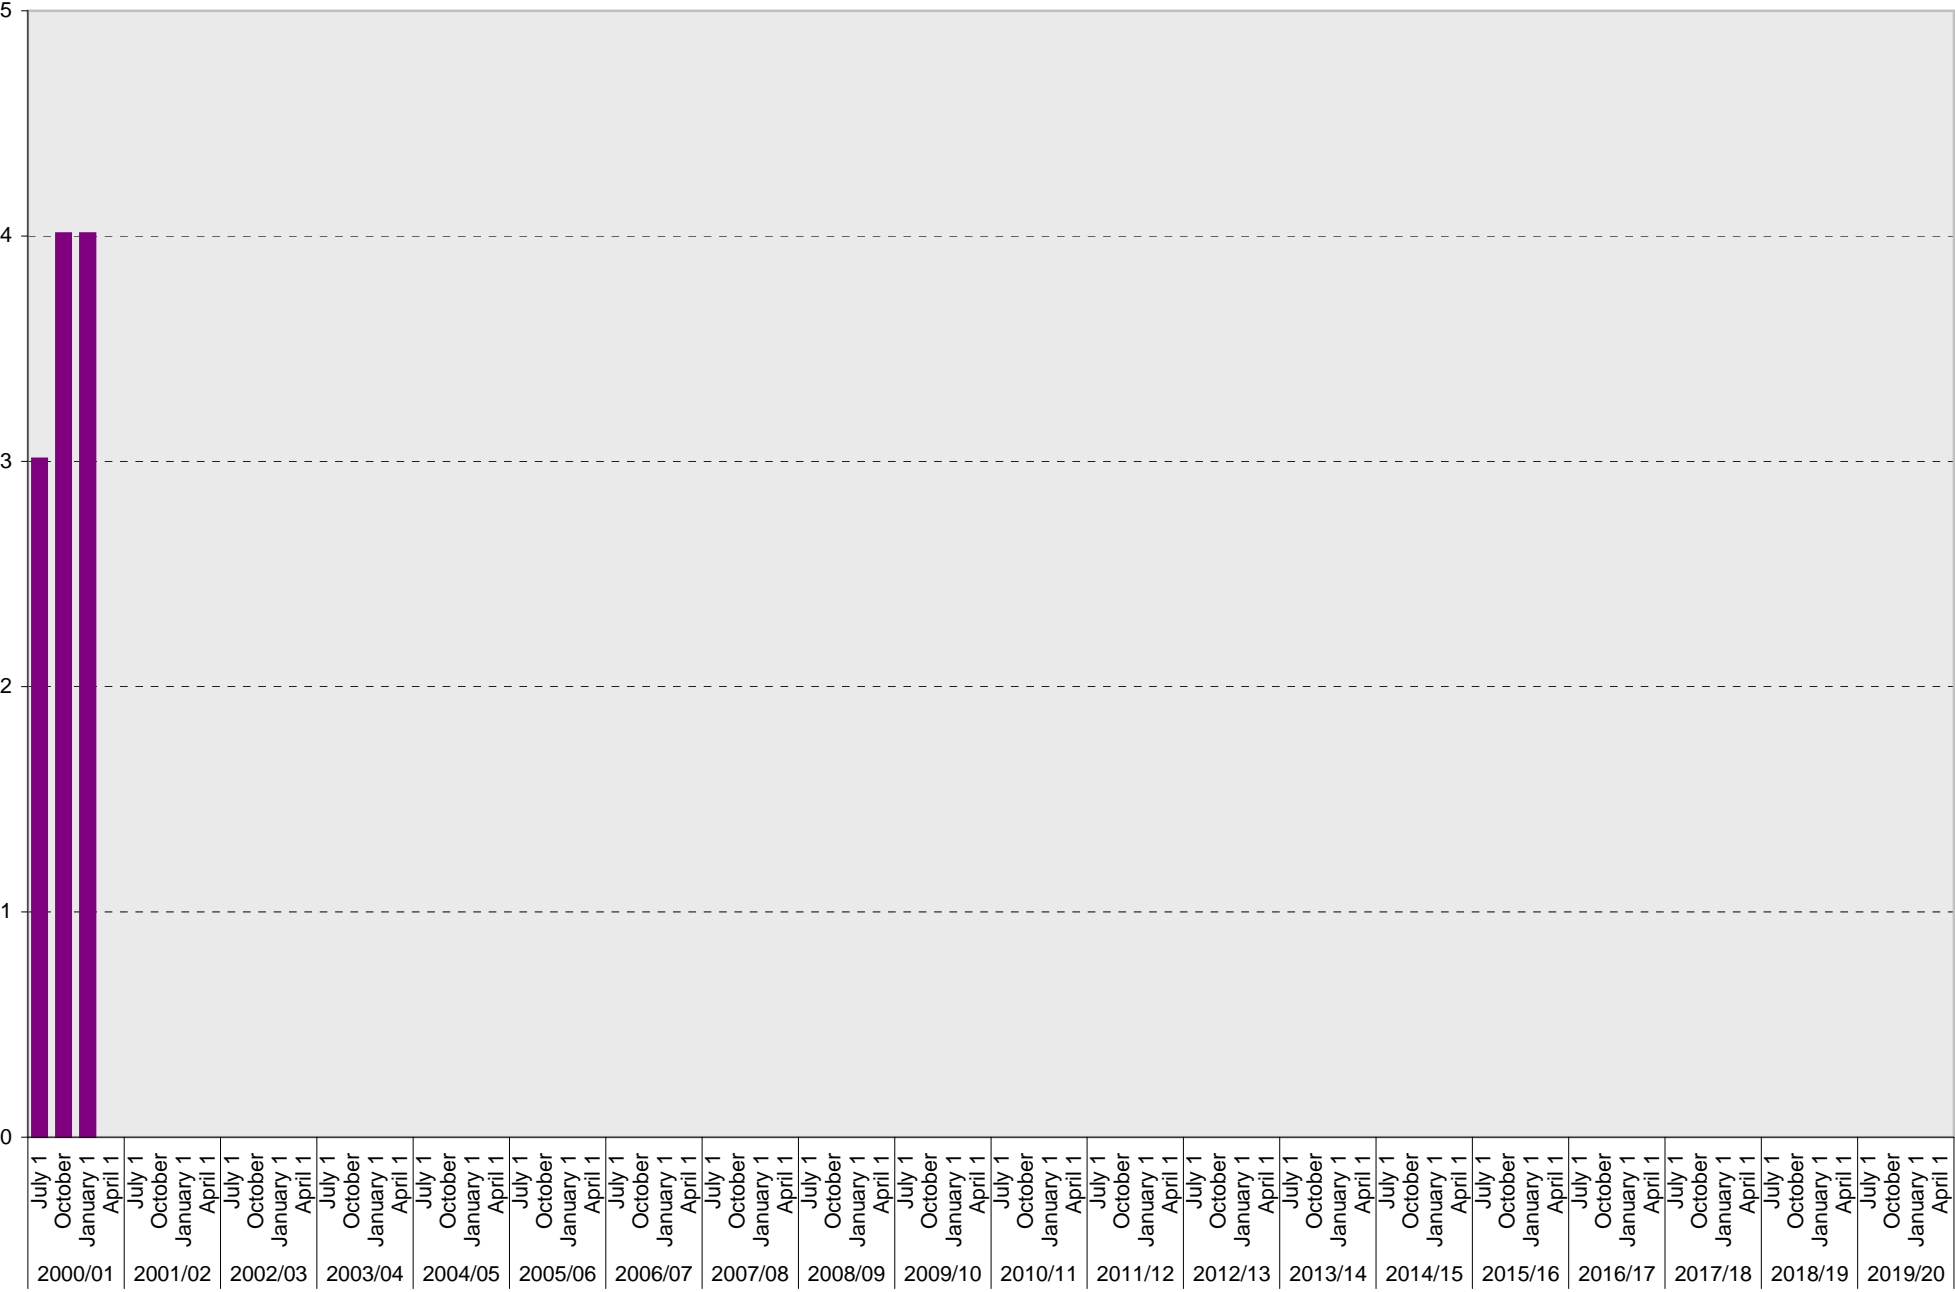

■ Allocated

University of California, San Diego Parking Space Inventory

Lot P409: Allocated: Retirement Association Visitor Parking Spaces

■ Allocated

University of California, San Diego Parking Space Inventory
Lot P409: Allocated: Total Parking Spaces