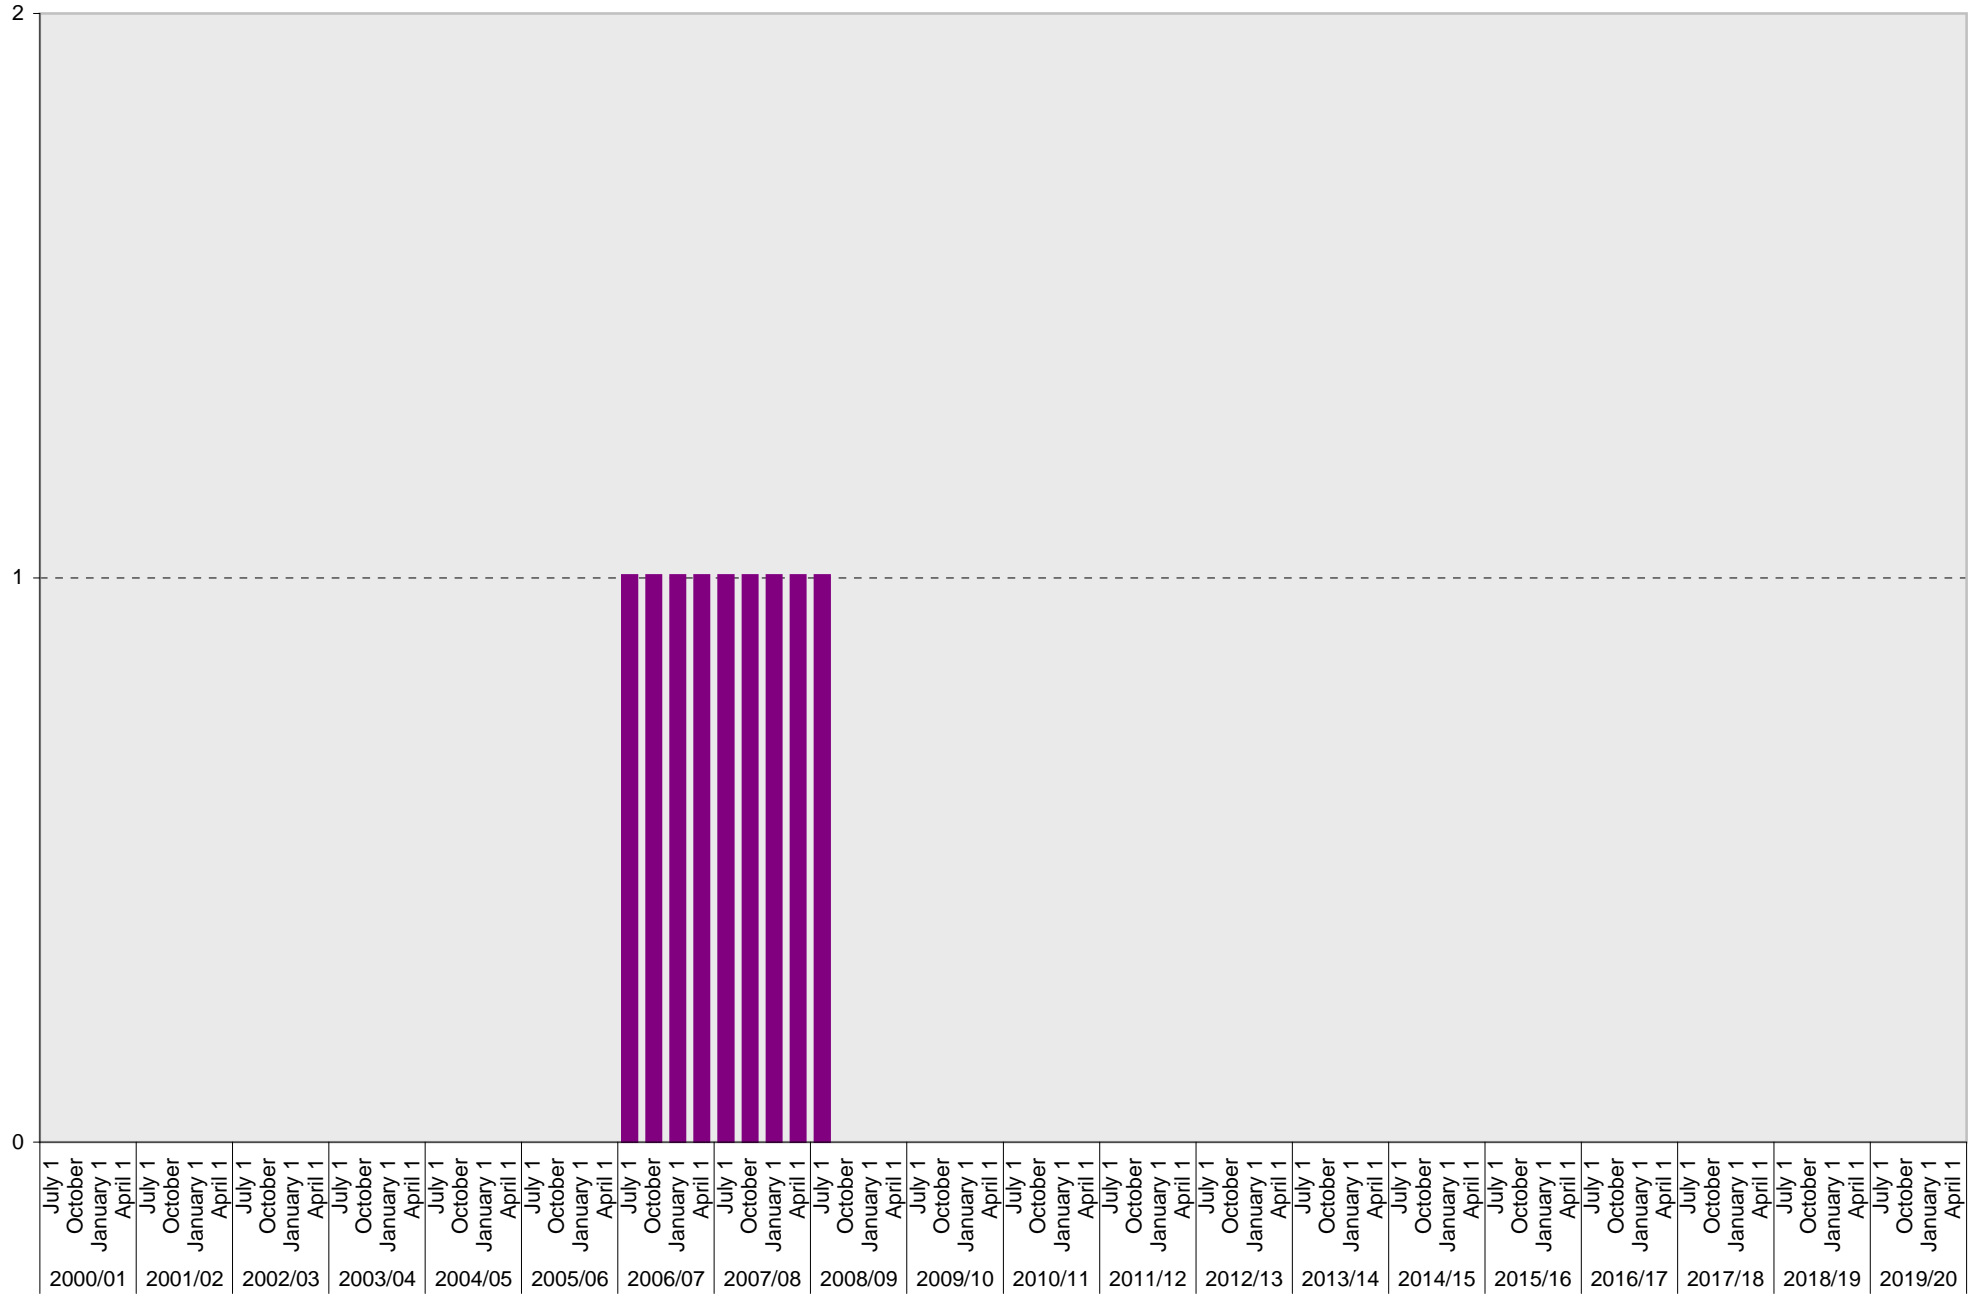

University of California, San Diego Parking Space Inventory

Lot P408: B Parking Spaces

■ B

University of California, San Diego Parking Space Inventory

Lot P408: Reserved Parking Spaces

University of California, San Diego Parking Space Inventory
Lot P408: Allocated: A Carpool Parking Spaces

■ Allocated

University of California, San Diego Parking Space Inventory
Lot P408: Allocated: B Carpool Parking Spaces

■ Allocated

University of California, San Diego Parking Space Inventory
Lot P408: Allocated: Environment, Health, and Safety Vehicle Parking Spaces