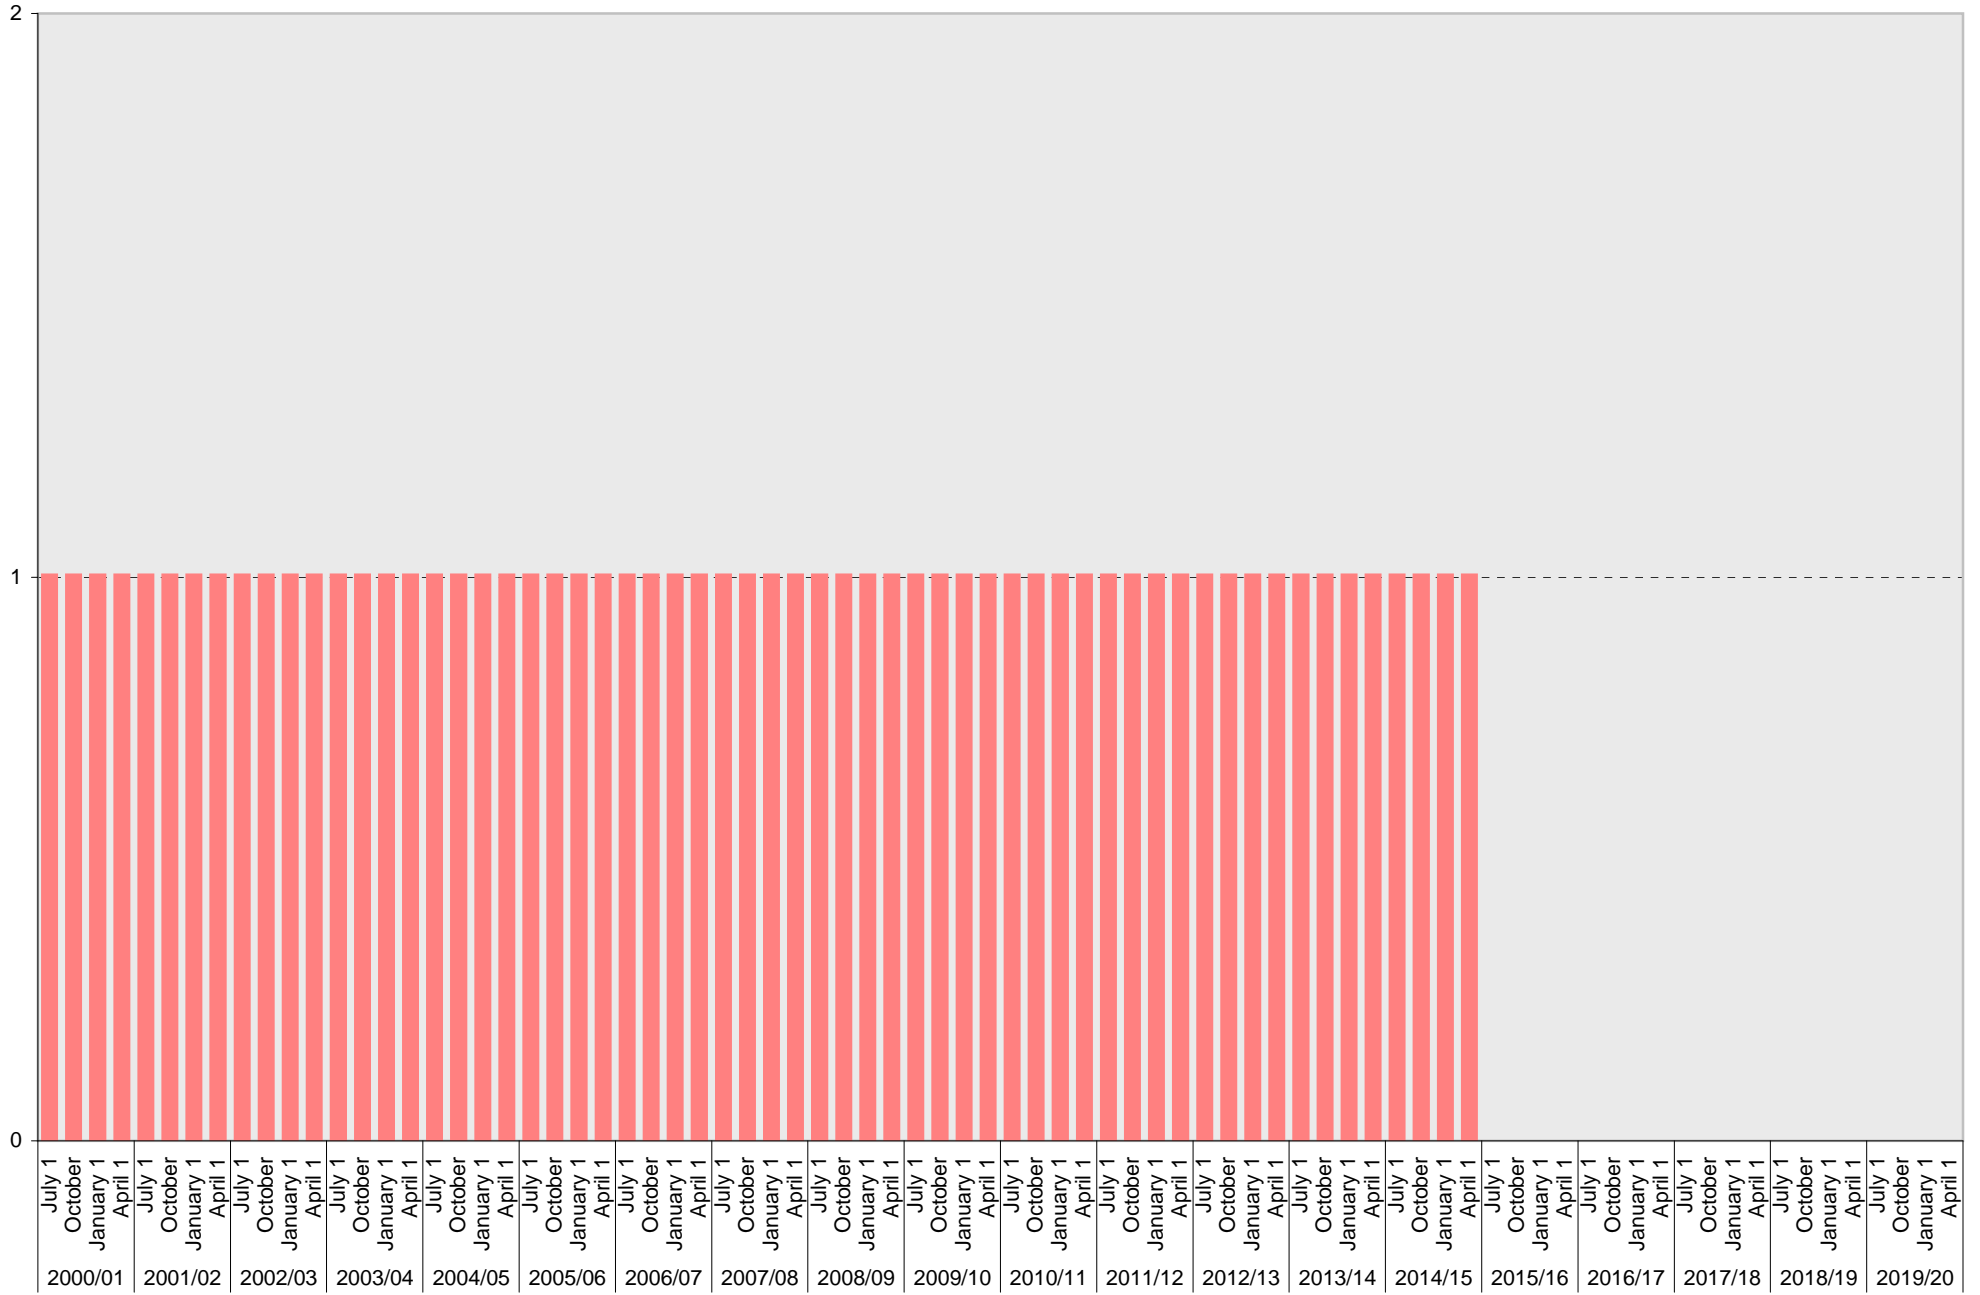

University of California, San Diego Parking Space Inventory

Lot P408: Service Yard Parking Spaces

Service Yard