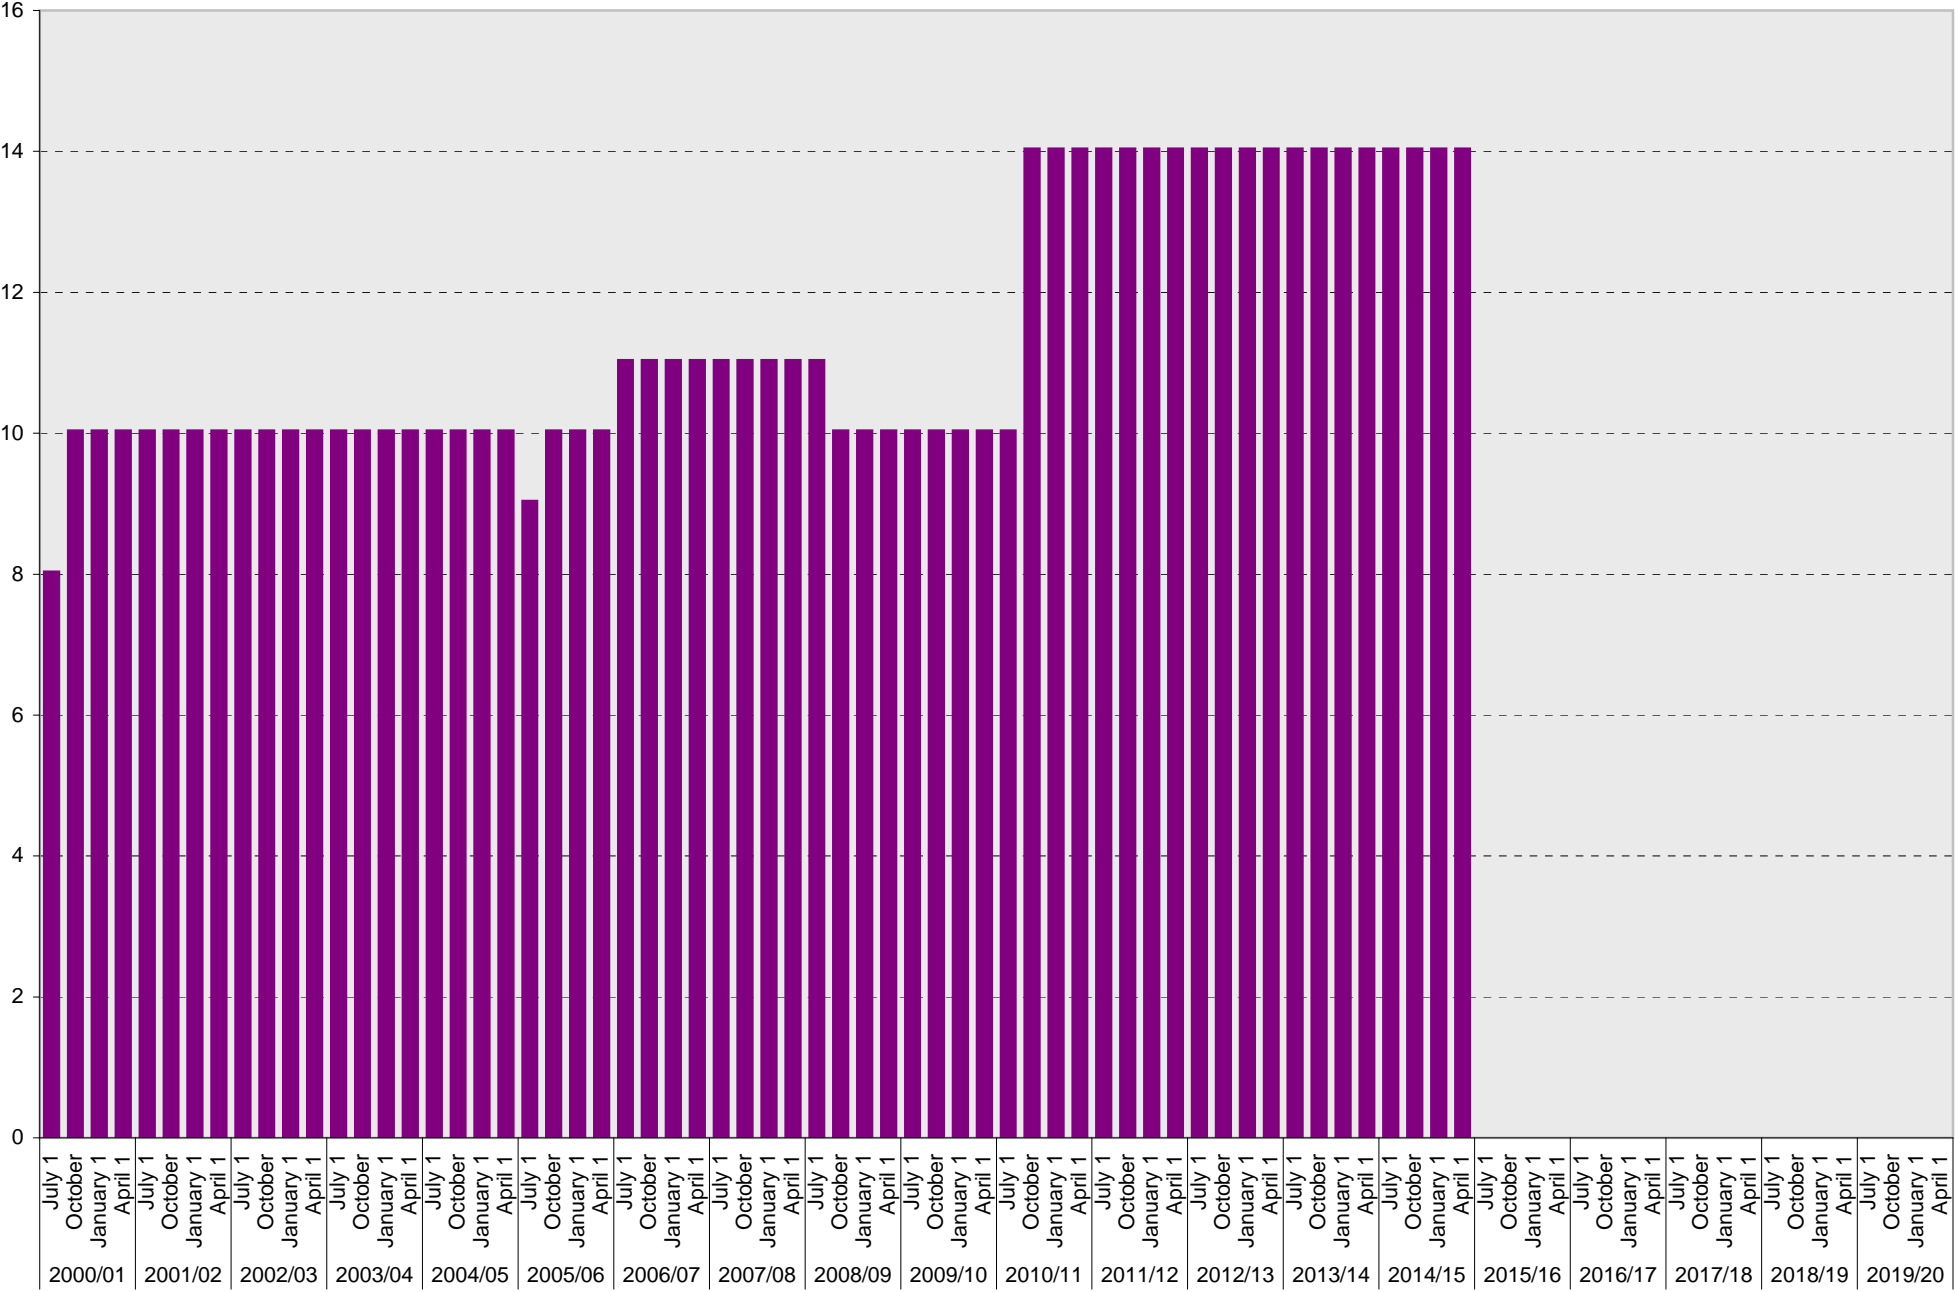

University of California, San Diego Parking Space Inventory

Lot P408: Allocated: Total Parking Spaces

■ Allocated: Total