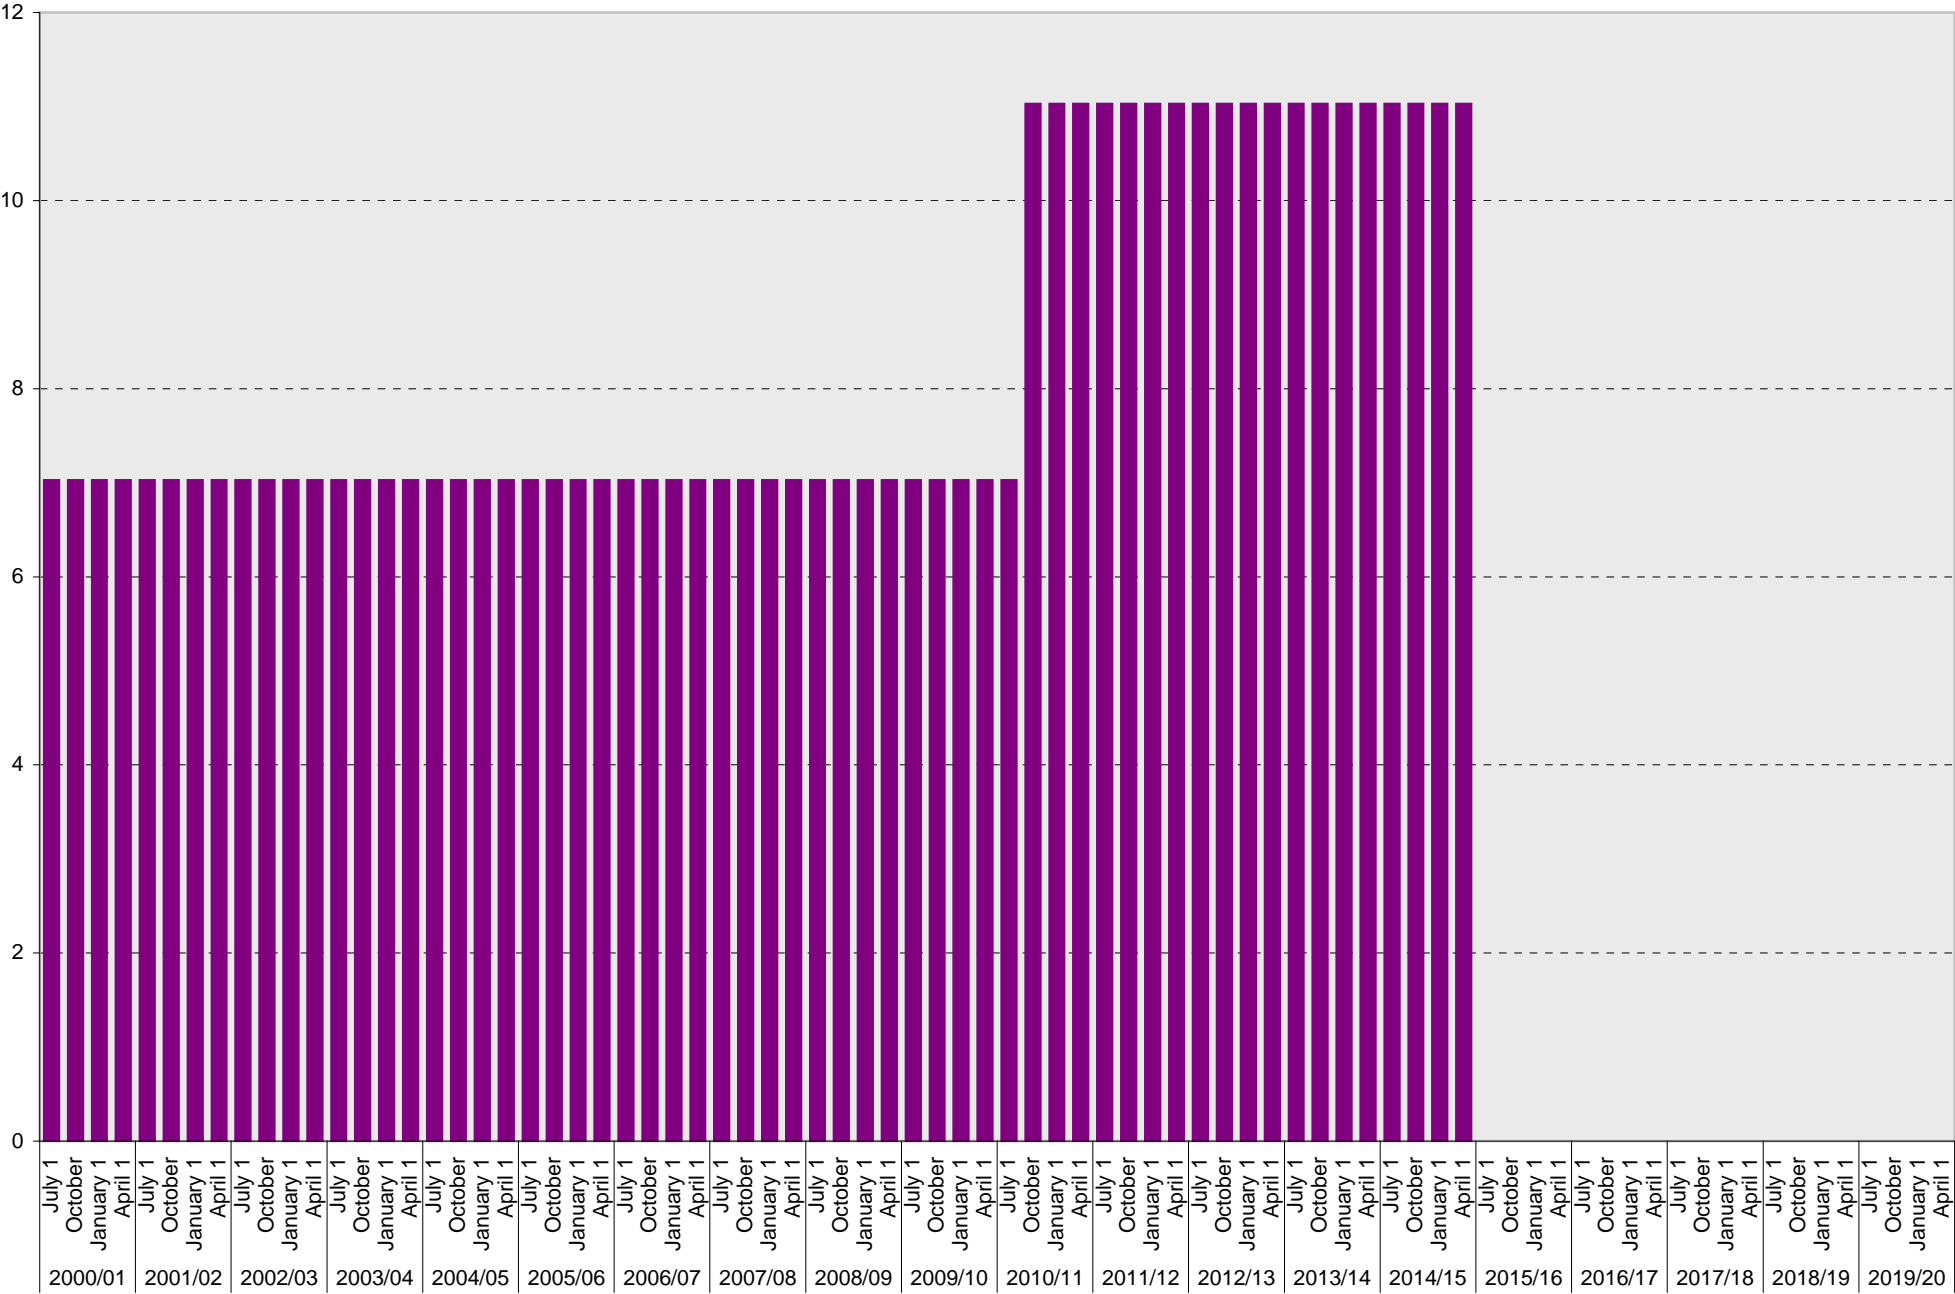

University of California, San Diego Parking Space Inventory

Lot P408: B Parking Spaces

■ B

University of California, San Diego Parking Space Inventory

Lot P408: Reserved Parking Spaces

University of California, San Diego Parking Space Inventory
Lot P408: Allocated: A Carpool Parking Spaces

■ Allocated

University of California, San Diego Parking Space Inventory
Lot P408: Allocated: B Carpool Parking Spaces

■ Allocated

University of California, San Diego Parking Space Inventory
Lot P408: Allocated: Environment, Health, and Safety Vehicle Parking Spaces