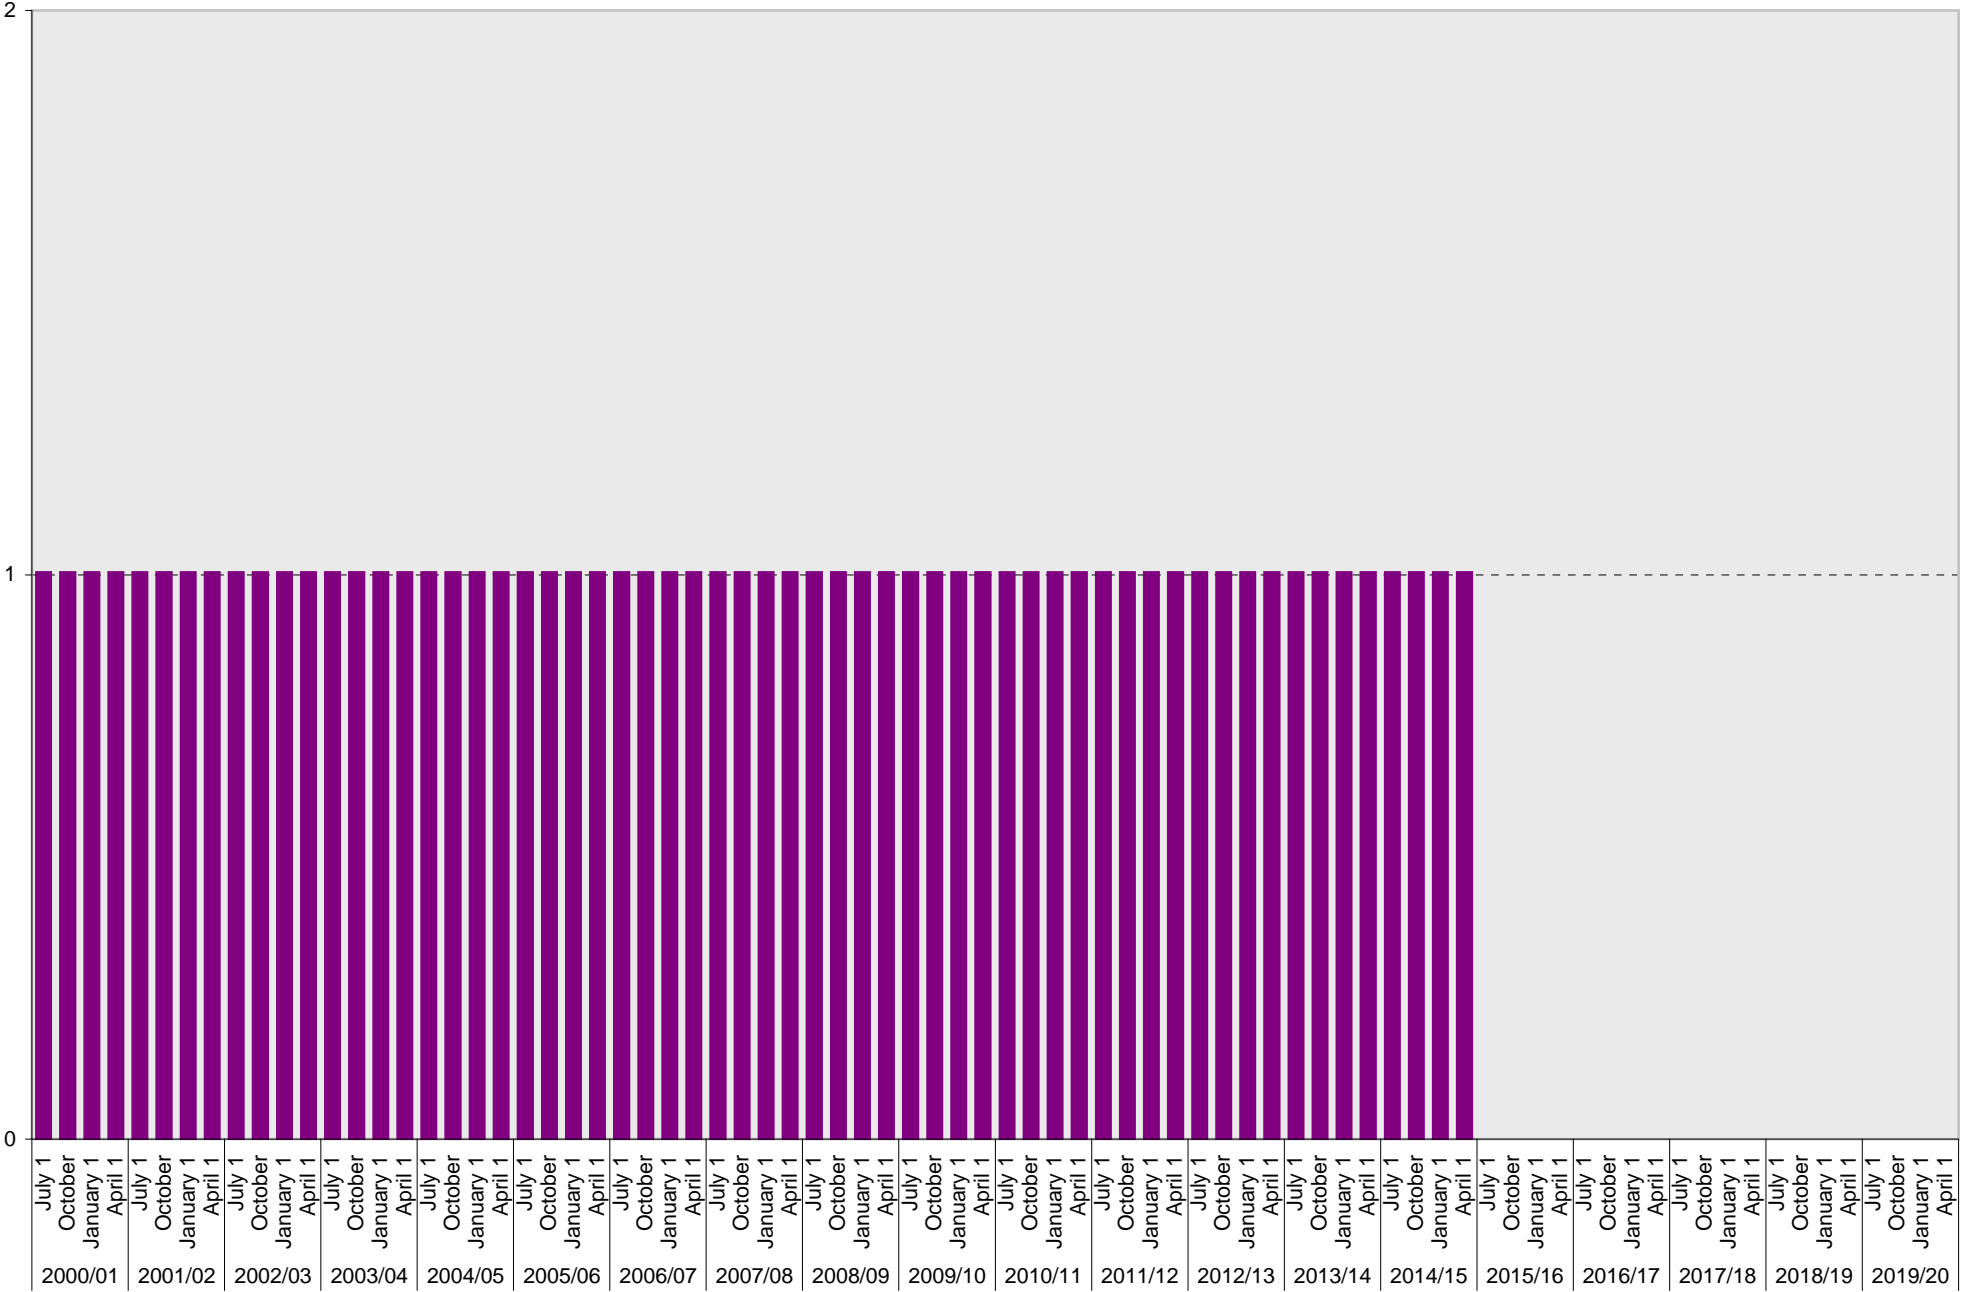

University of California, San Diego Parking Space Inventory

Lot P408: B Parking Spaces

■ B

University of California, San Diego Parking Space Inventory

Lot P408: Reserved Parking Spaces

University of California, San Diego Parking Space Inventory
Lot P408: Allocated: A Carpool Parking Spaces

■ Allocated

University of California, San Diego Parking Space Inventory
Lot P408: Allocated: B Carpool Parking Spaces

■ Allocated

University of California, San Diego Parking Space Inventory
Lot P408: Allocated: Environment, Health, and Safety Vehicle Parking Spaces