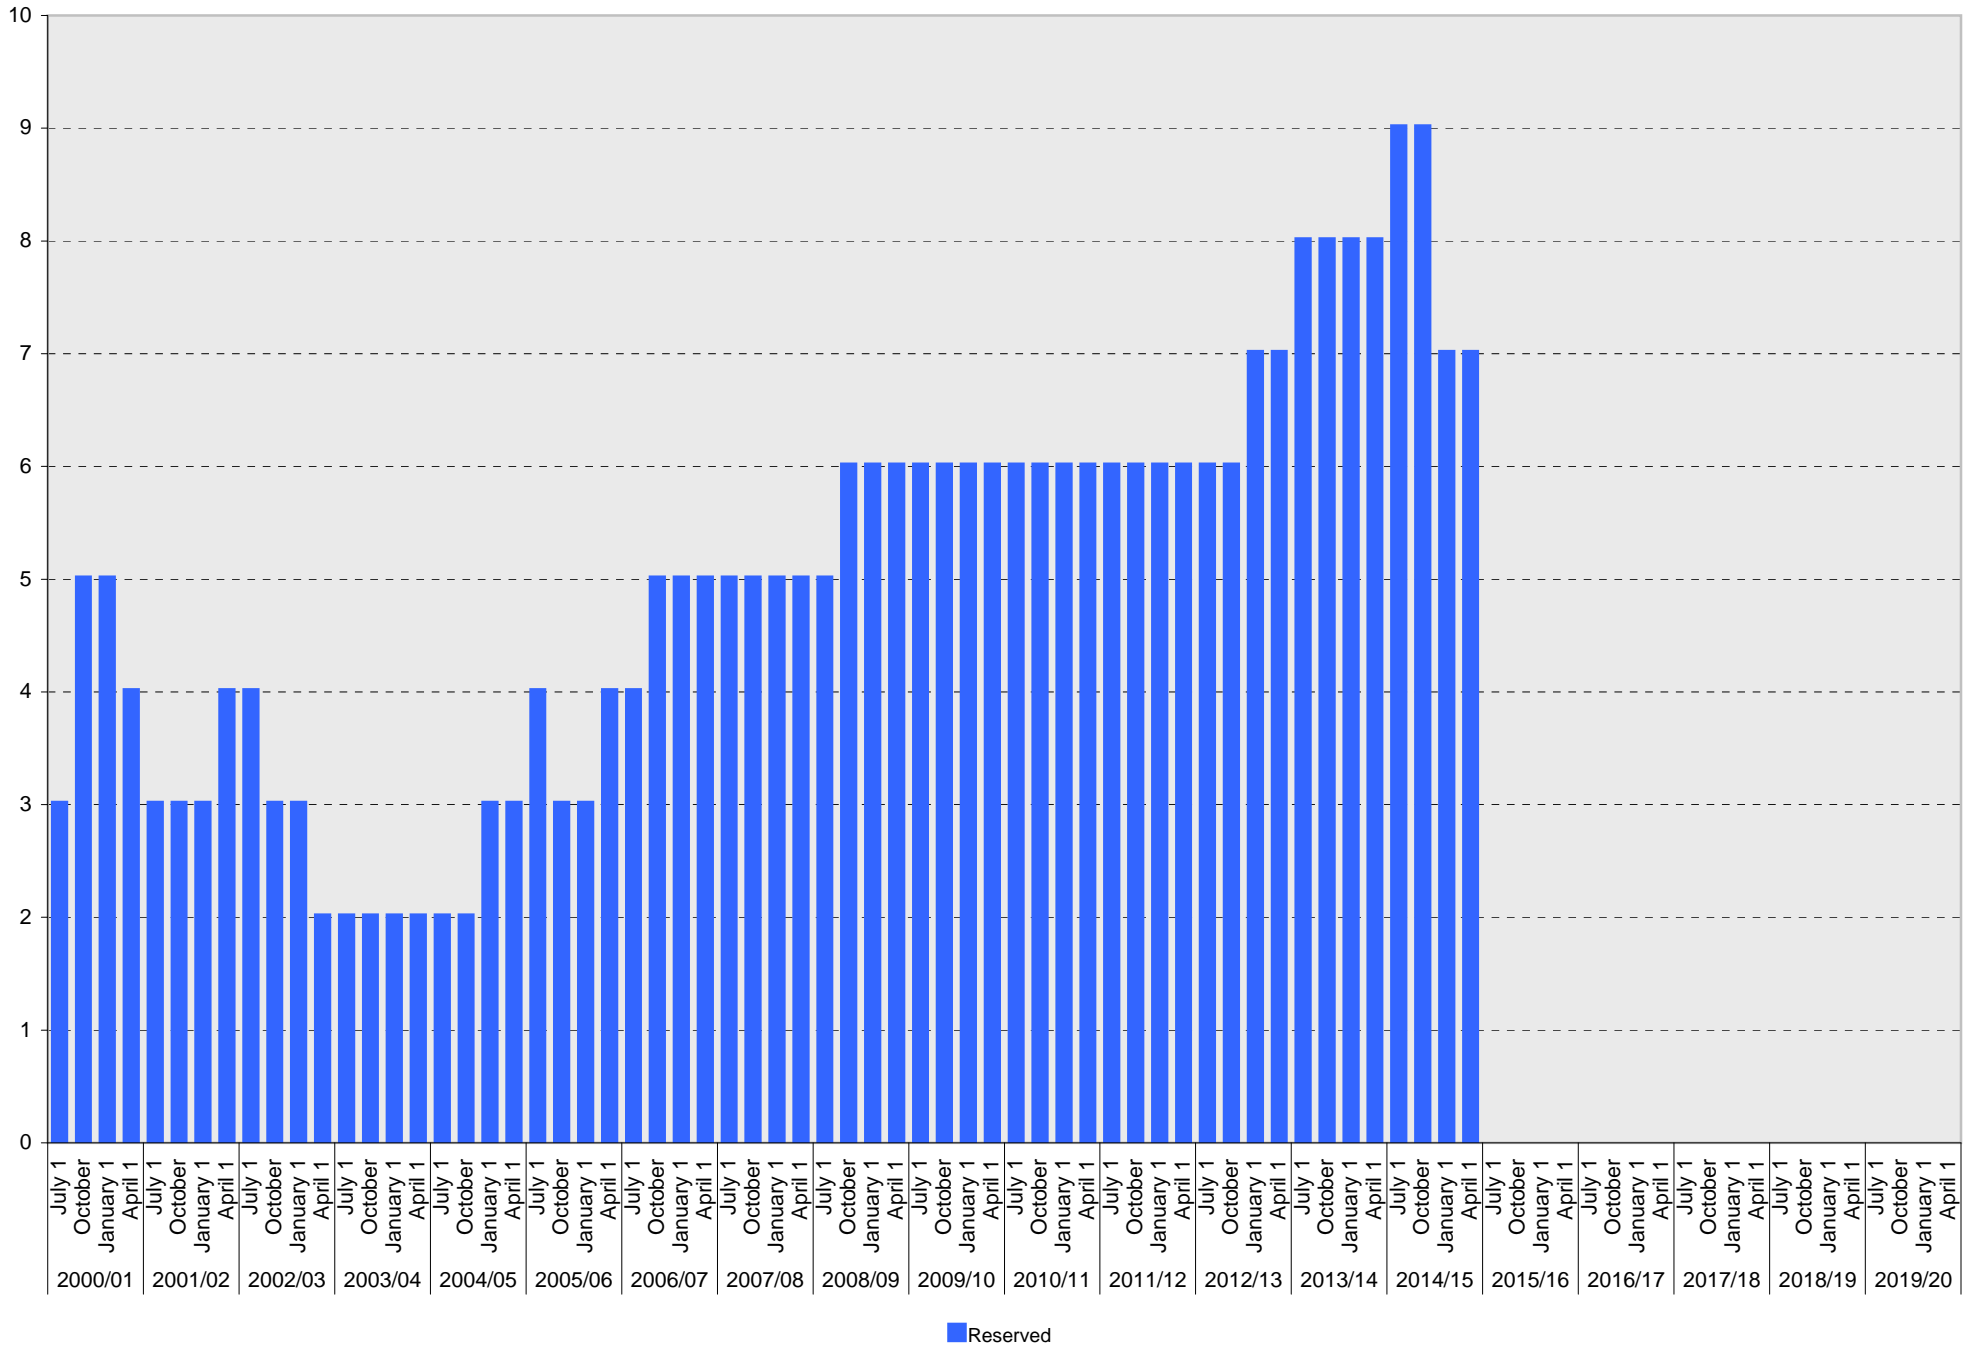

University of California, San Diego Parking Space Inventory

Lot P408: B Parking Spaces

■ B

University of California, San Diego Parking Space Inventory

Lot P408: Reserved Parking Spaces

University of California, San Diego Parking Space Inventory
Lot P408: Allocated: A Carpool Parking Spaces

■ Allocated

University of California, San Diego Parking Space Inventory
Lot P408: Allocated: B Carpool Parking Spaces

■ Allocated

University of California, San Diego Parking Space Inventory
Lot P408: Allocated: Environment, Health, and Safety Vehicle Parking Spaces

Date		Visitor Parking Spaces			
		Meter	Pay and Display	Pay by Space	Pay upon Exit
2010/11	July 1				
	October 1				
	January 1				
	April 1				
2011/12	July 1				
	October 1				
	January 1				
	April 1				
2012/13	July 1				
	October 1				
	January 1				
	April 1				
2013/14	July 1				
	October 1				
	January 1				
	April 1				
2014/15	July 1				
	October 1				
	January 1				
	April 1				
2015/16	July 1				
	October 1				
	January 1				
	April 1				
2016/17	July 1				
	October 1				
	January 1				
	April 1				
2017/18	July 1				
	October 1				
	January 1				
	April 1				
2018/19	July 1				
	October 1				
	January 1				
	April 1				
2019/20	July 1				
	October 1				
	January 1				
	April 1				