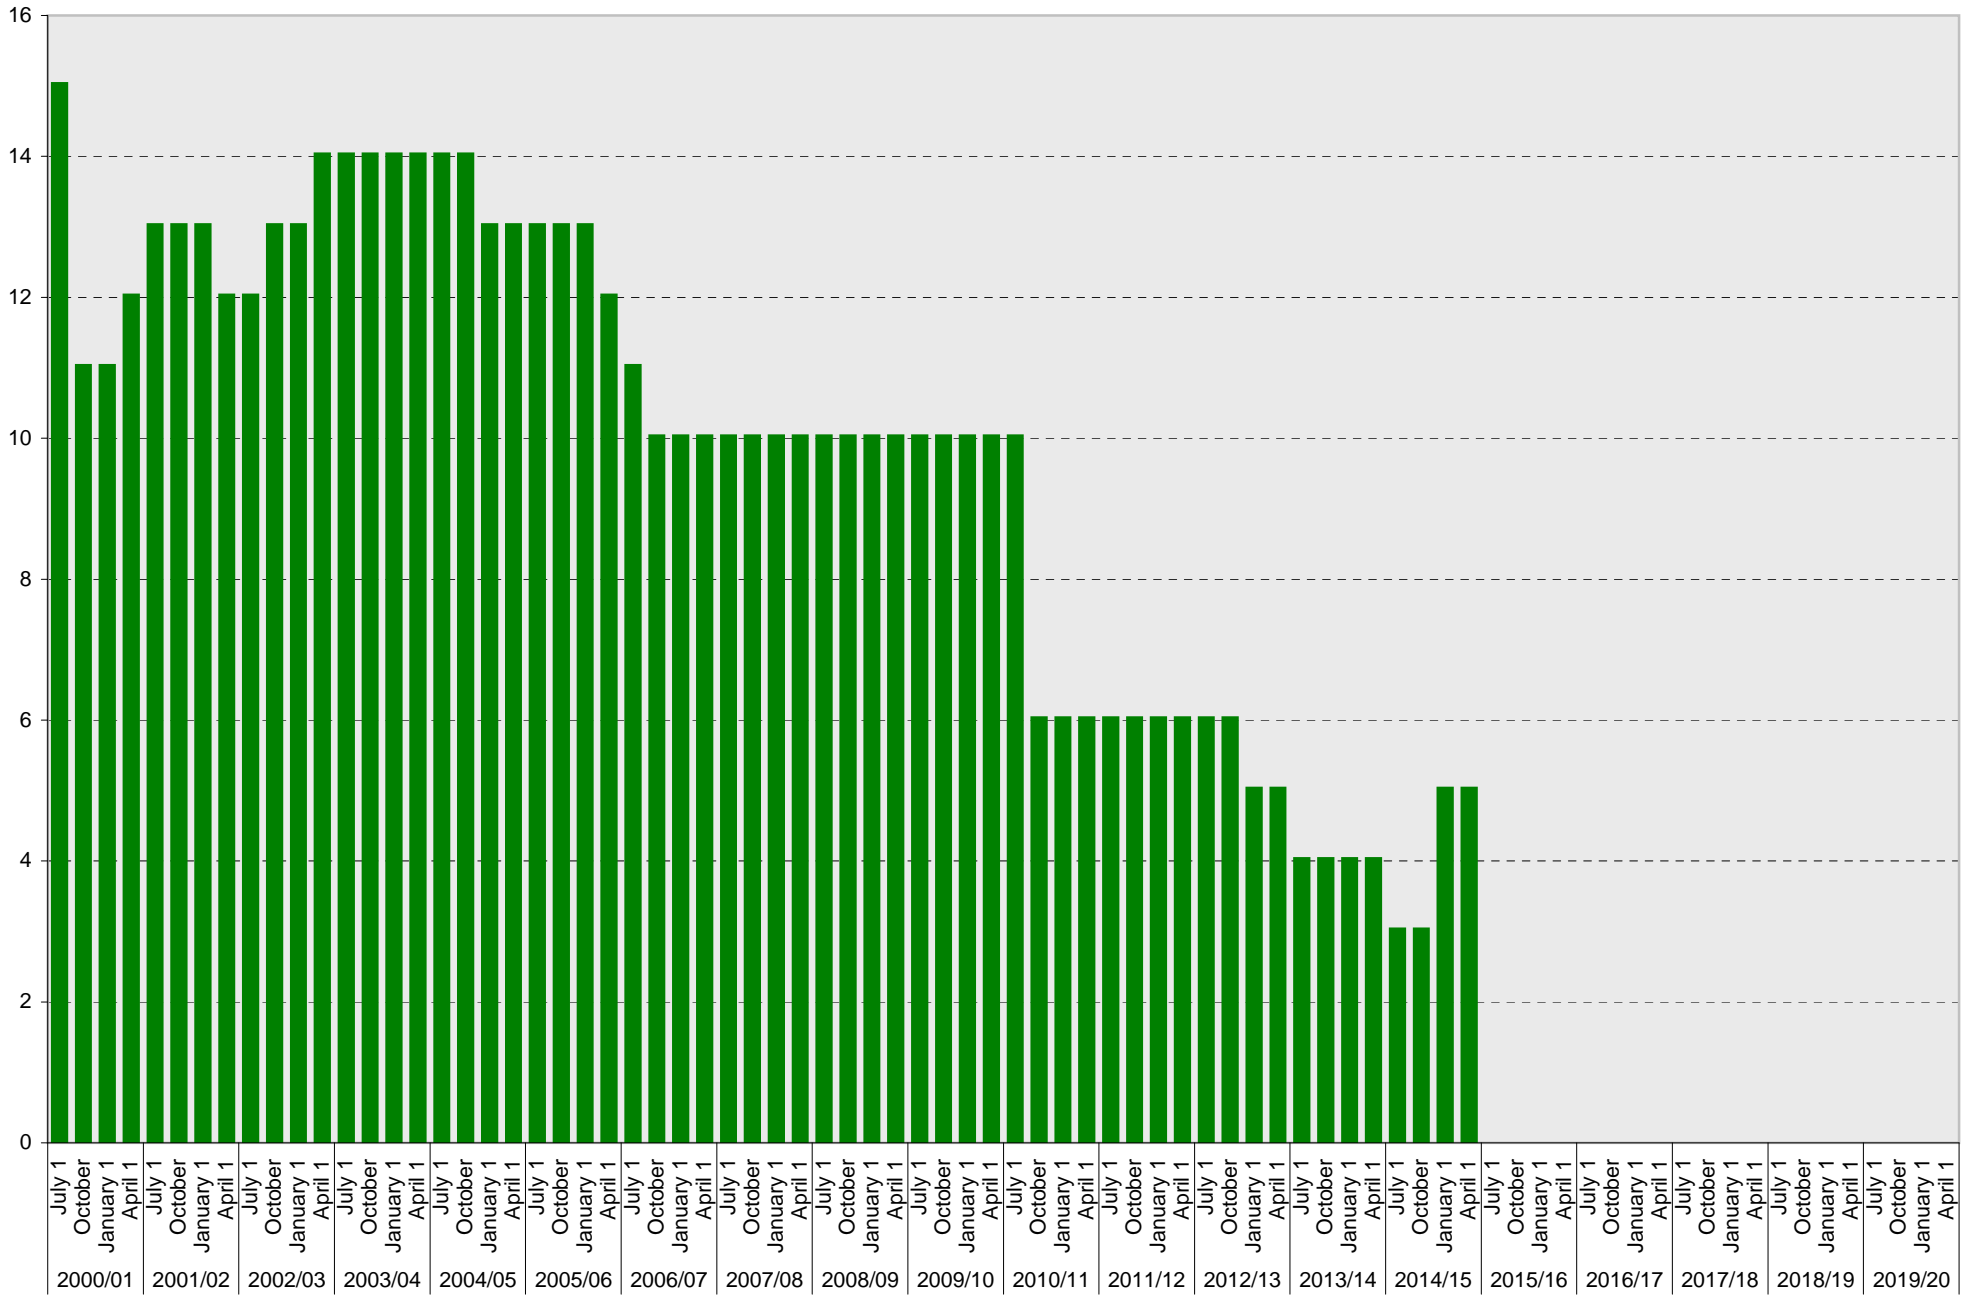

University of California, San Diego Parking Space Inventory

Lot P408: B Parking Spaces

■ B

University of California, San Diego Parking Space Inventory

Lot P408: Reserved Parking Spaces

University of California, San Diego Parking Space Inventory
Lot P408: Allocated: A Carpool Parking Spaces

■ Allocated

University of California, San Diego Parking Space Inventory
Lot P408: Allocated: B Carpool Parking Spaces

■ Allocated

University of California, San Diego Parking Space Inventory
Lot P408: Allocated: Environment, Health, and Safety Vehicle Parking Spaces

Date		Visitor Parking Spaces			
		Meter	Pay and Display	Pay by Space	Pay upon Exit
2010/11	July 1				
	October 1				
	January 1				
	April 1				
2011/12	July 1				
	October 1				
	January 1				
	April 1				
2012/13	July 1				
	October 1				
	January 1				
	April 1				
2013/14	July 1				
	October 1				
	January 1				
	April 1				
2014/15	July 1				
	October 1				
	January 1				
	April 1				
2015/16	July 1				
	October 1				
	January 1				
	April 1				
2016/17	July 1				
	October 1				
	January 1				
	April 1				
2017/18	July 1				
	October 1				
	January 1				
	April 1				
2018/19	July 1				
	October 1				
	January 1				
	April 1				
2019/20	July 1				
	October 1				
	January 1				
	April 1				