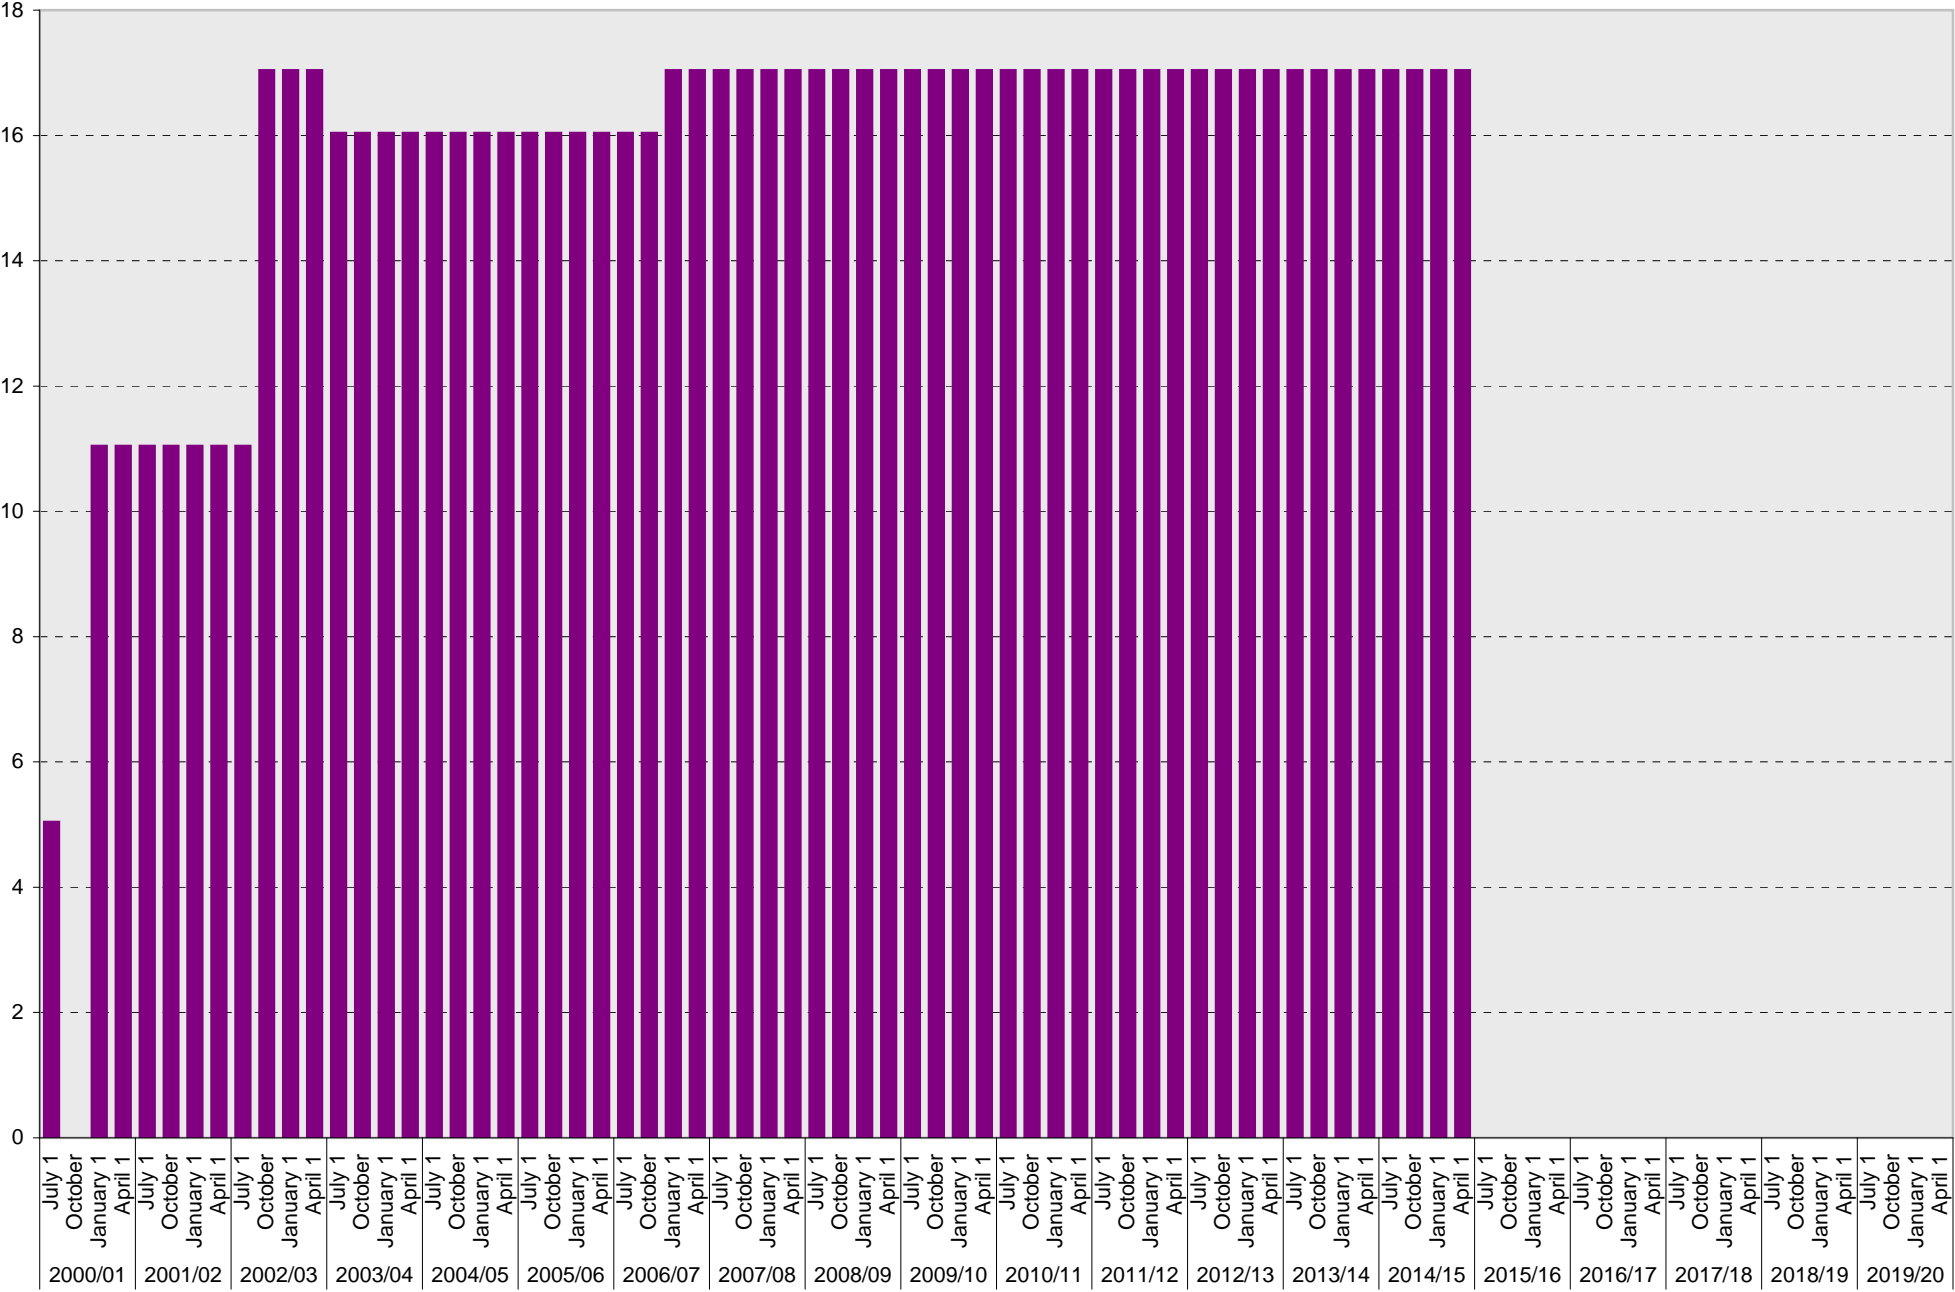

University of California, San Diego Parking Space Inventory

Lot P406: A Parking Spaces

■ A

University of California, San Diego Parking Space Inventory

Lot P406: B Parking Spaces

■ B

University of California, San Diego Parking Space Inventory
Lot P406: S Parking Spaces

University of California, San Diego Parking Space Inventory

Lot P406: Reserved Parking Spaces

University of California, San Diego Parking Space Inventory

Lot P406: Allocated: S Carpool Parking Spaces

■ Allocated