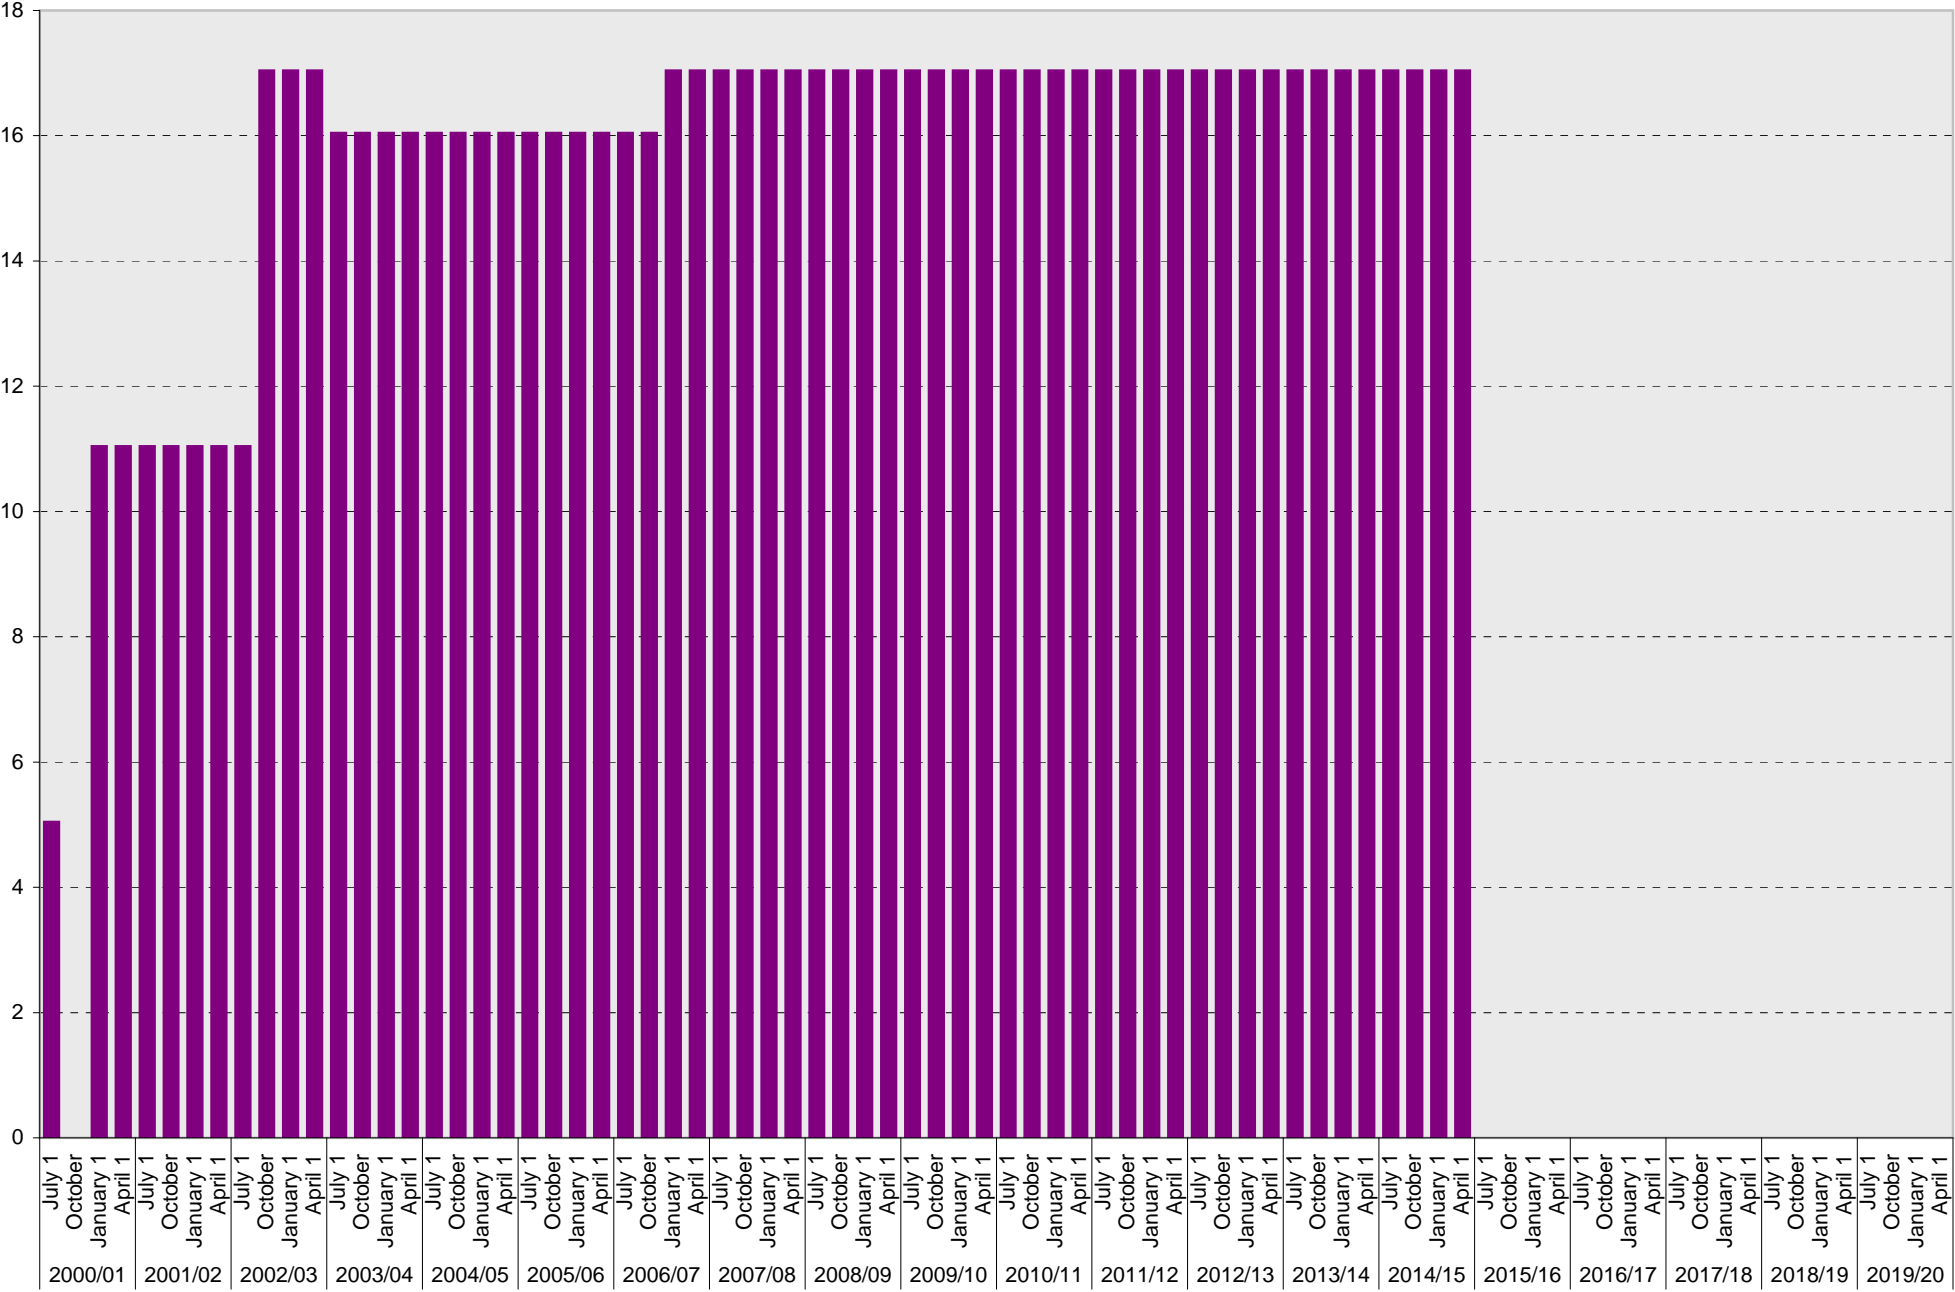

University of California, San Diego Parking Space Inventory

Lot P406: Allocated: Total Parking Spaces

■ Allocated: Total