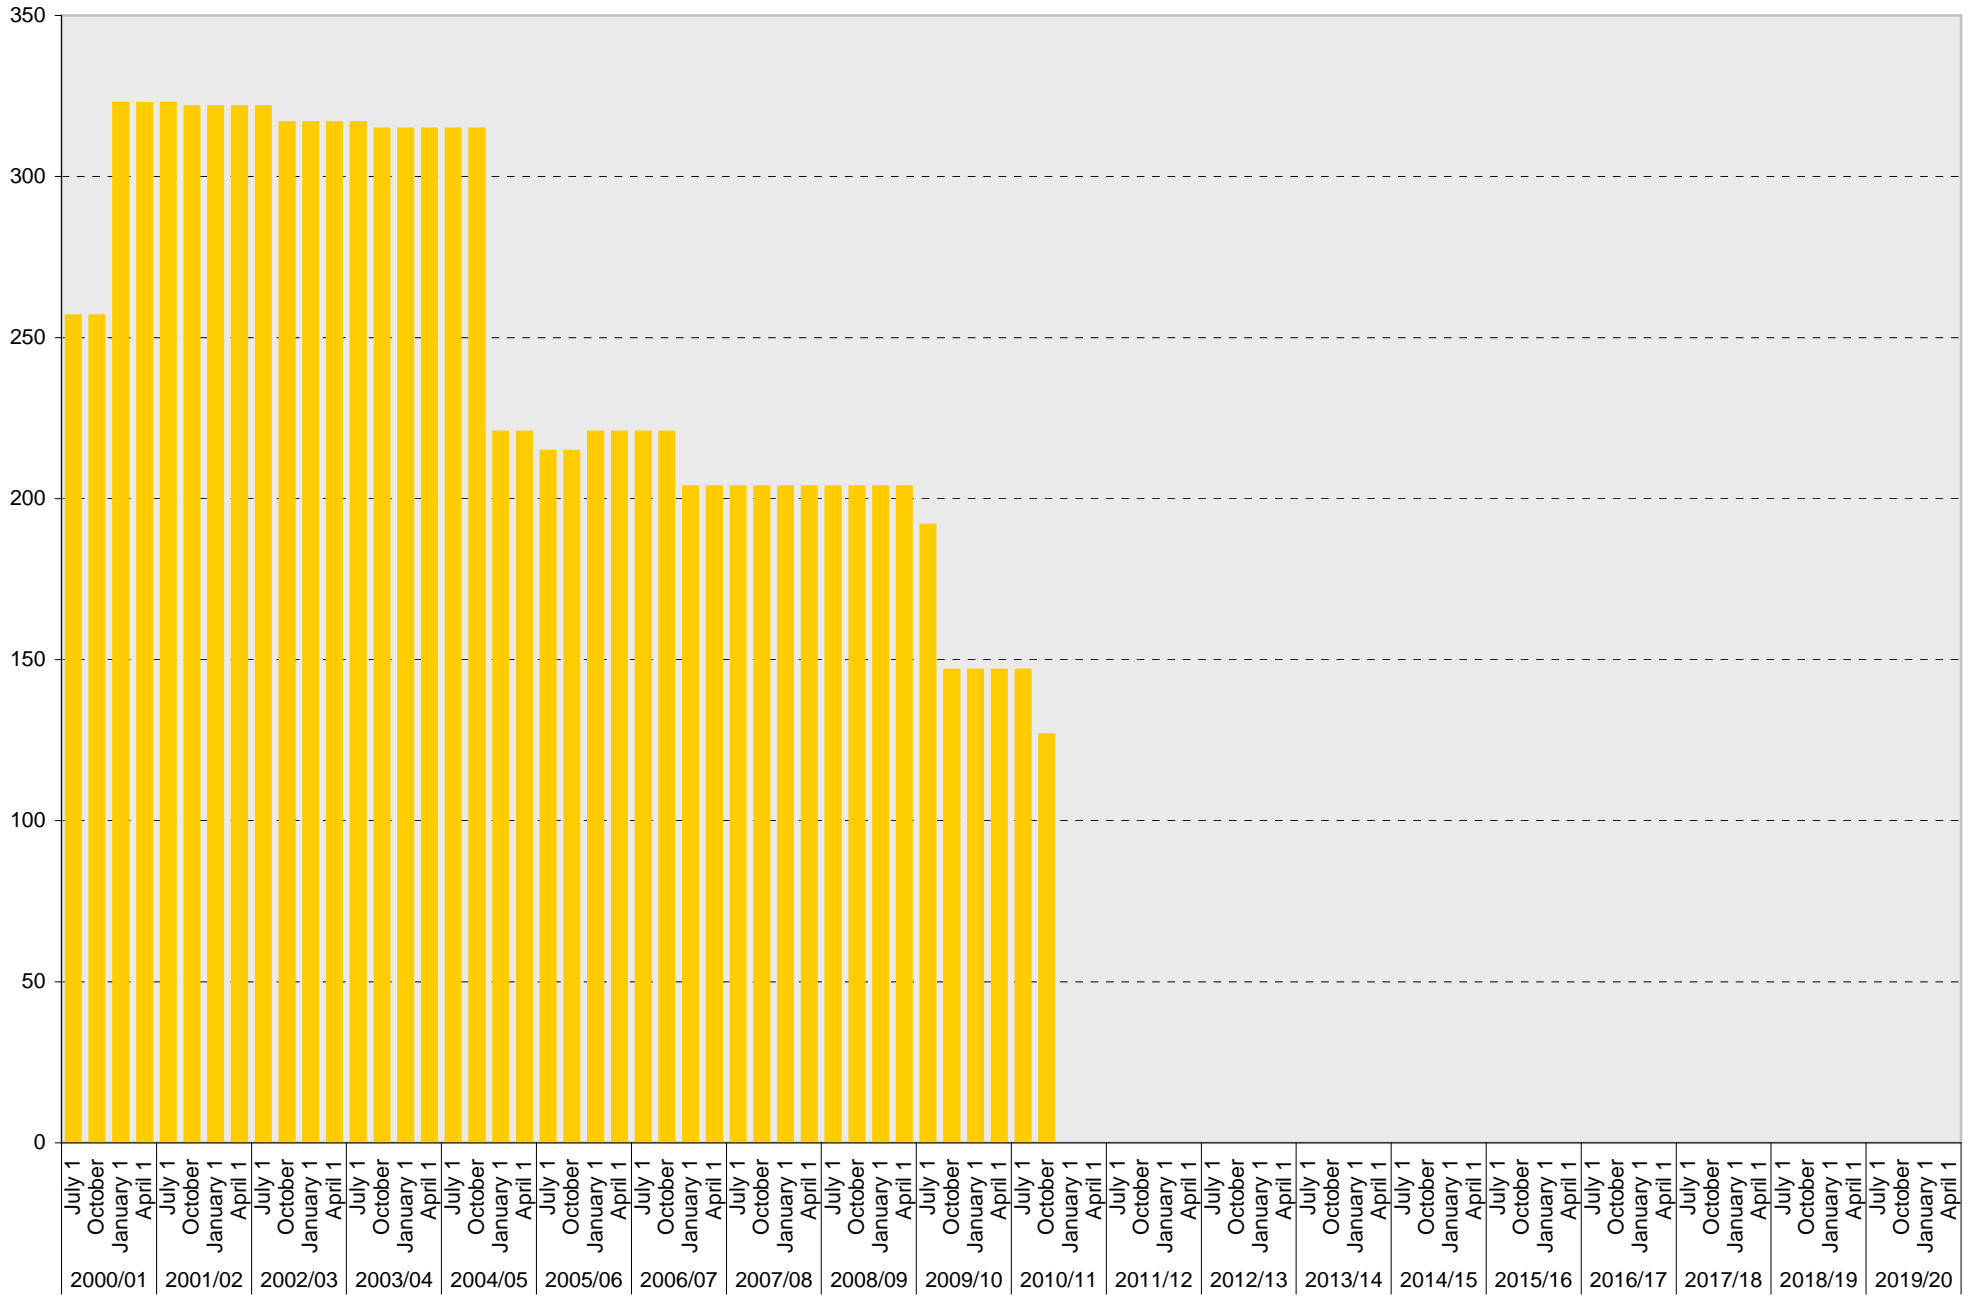

University of California, San Diego Parking Space Inventory

Lot P406: A Parking Spaces

■ A

University of California, San Diego Parking Space Inventory

Lot P406: B Parking Spaces

■ B

University of California, San Diego Parking Space Inventory
Lot P406: S Parking Spaces

University of California, San Diego Parking Space Inventory

Lot P406: Reserved Parking Spaces

University of California, San Diego Parking Space Inventory

Lot P406: Allocated: S Carpool Parking Spaces

■ Allocated

Date		Visitor Parking Spaces			
		Meter	Pay and Display	Pay by Space	Pay upon Exit
2010/11	July 1				
	October 1				
	January 1				
	April 1				
2011/12	July 1				
	October 1				
	January 1				
	April 1				
2012/13	July 1				
	October 1				
	January 1				
	April 1				
2013/14	July 1				
	October 1				
	January 1				
	April 1				
2014/15	July 1				
	October 1				
	January 1				
	April 1				
2015/16	July 1				
	October 1				
	January 1				
	April 1				
2016/17	July 1				
	October 1				
	January 1				
	April 1				
2017/18	July 1				
	October 1				
	January 1				
	April 1				
2018/19	July 1				
	October 1				
	January 1				
	April 1				
2019/20	July 1				
	October 1				
	January 1				
	April 1				