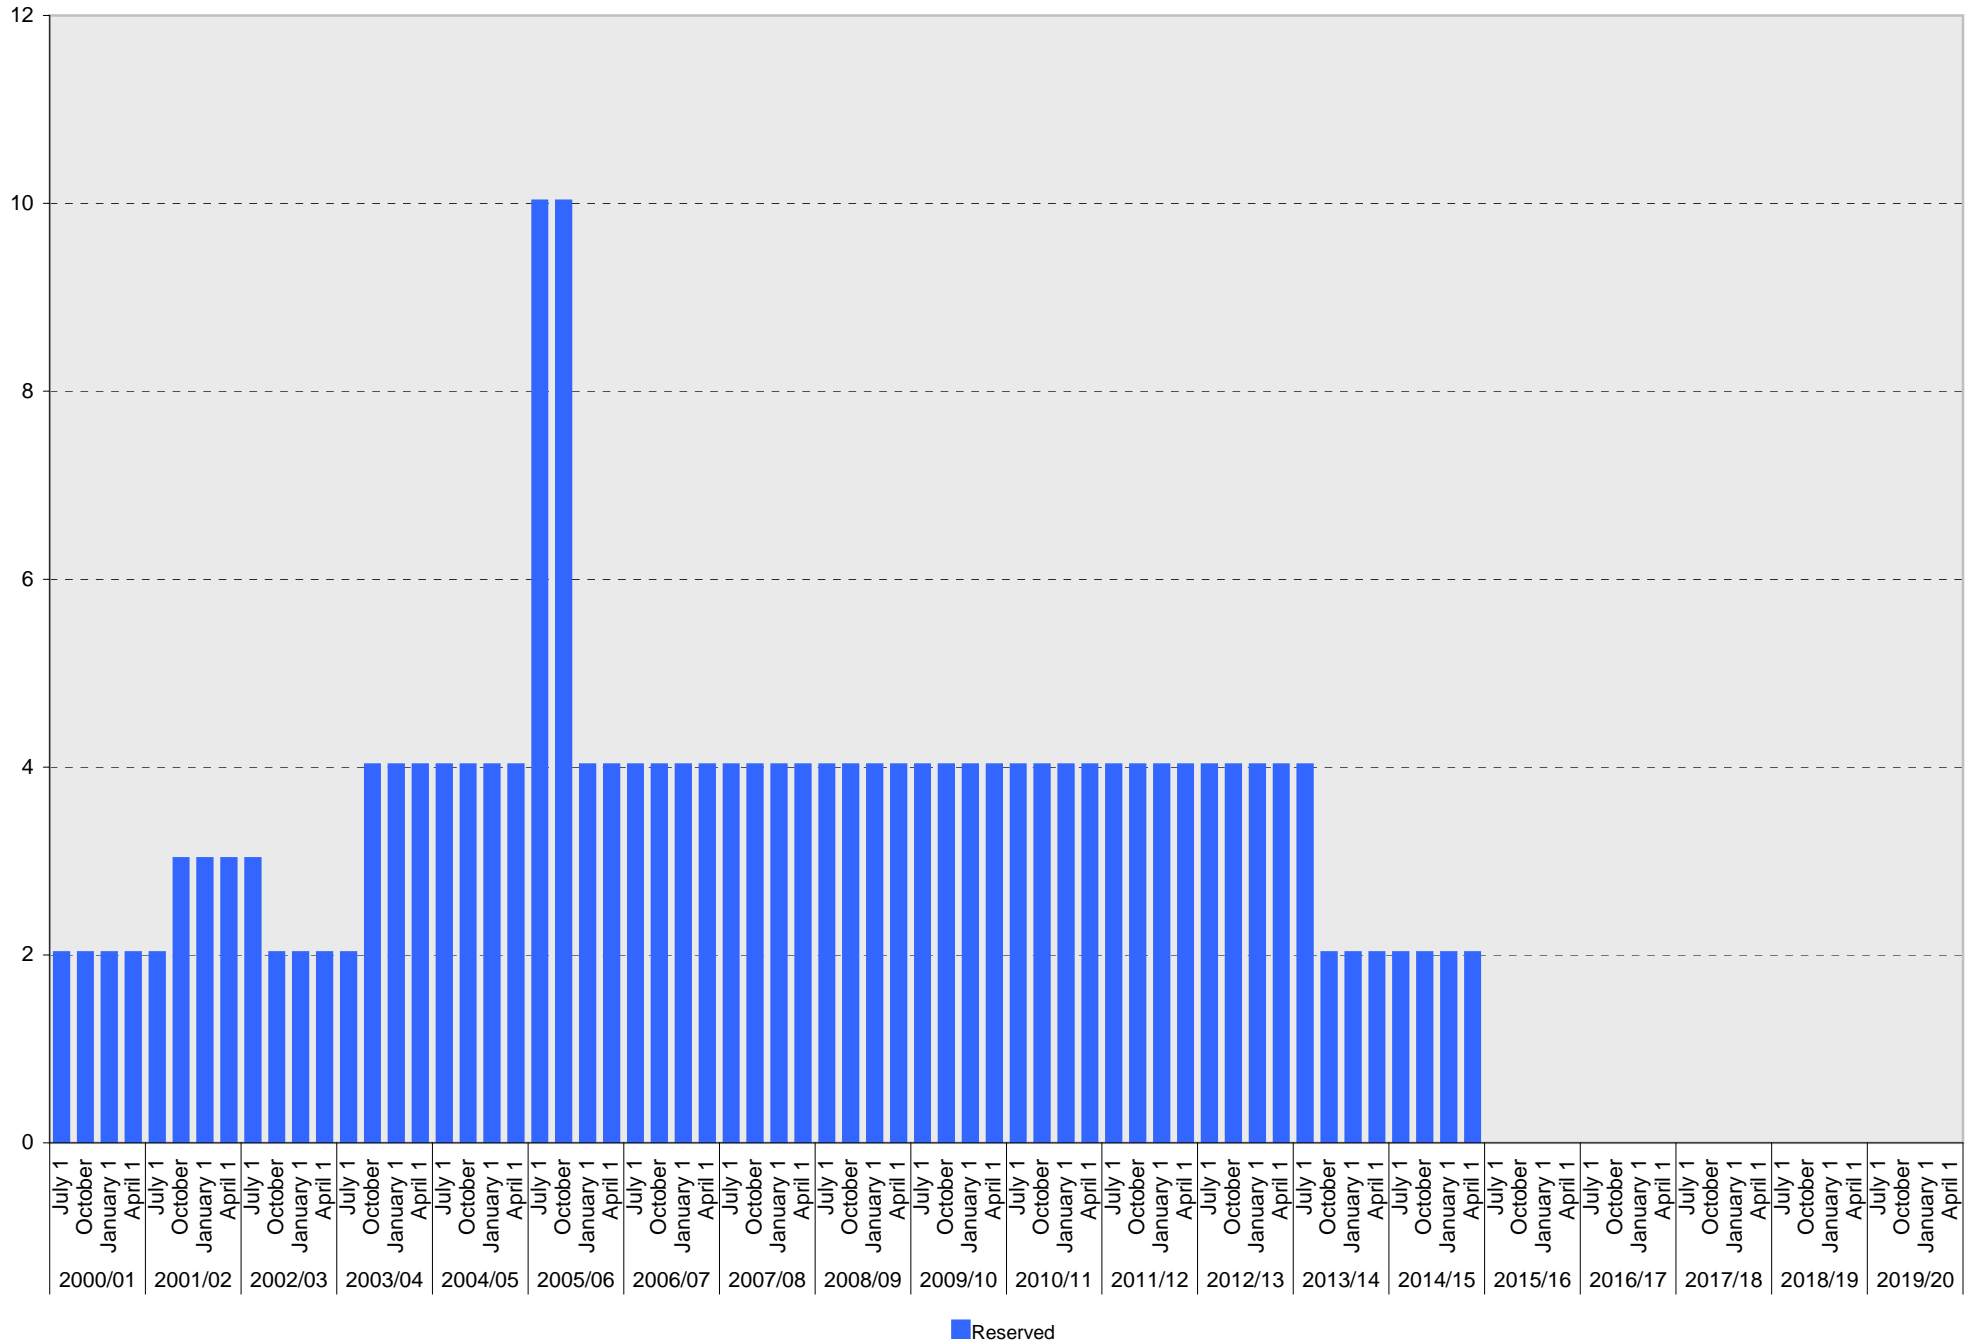

University of California, San Diego Parking Space Inventory

Lot P406: A Parking Spaces

■ A

University of California, San Diego Parking Space Inventory

Lot P406: B Parking Spaces

■ B

University of California, San Diego Parking Space Inventory
Lot P406: S Parking Spaces

University of California, San Diego Parking Space Inventory

Lot P406: Reserved Parking Spaces

University of California, San Diego Parking Space Inventory

Lot P406: Allocated: S Carpool Parking Spaces

■ Allocated

Date		Visitor Parking Spaces			
		Meter	Pay and Display	Pay by Space	Pay upon Exit
2010/11	July 1				
	October 1				
	January 1				
	April 1				
2011/12	July 1				
	October 1				
	January 1				
	April 1				
2012/13	July 1				
	October 1				
	January 1				
	April 1				
2013/14	July 1				
	October 1				
	January 1				
	April 1				
2014/15	July 1				
	October 1				
	January 1				
	April 1				
2015/16	July 1				
	October 1				
	January 1				
	April 1				
2016/17	July 1				
	October 1				
	January 1				
	April 1				
2017/18	July 1				
	October 1				
	January 1				
	April 1				
2018/19	July 1				
	October 1				
	January 1				
	April 1				
2019/20	July 1				
	October 1				
	January 1				
	April 1				