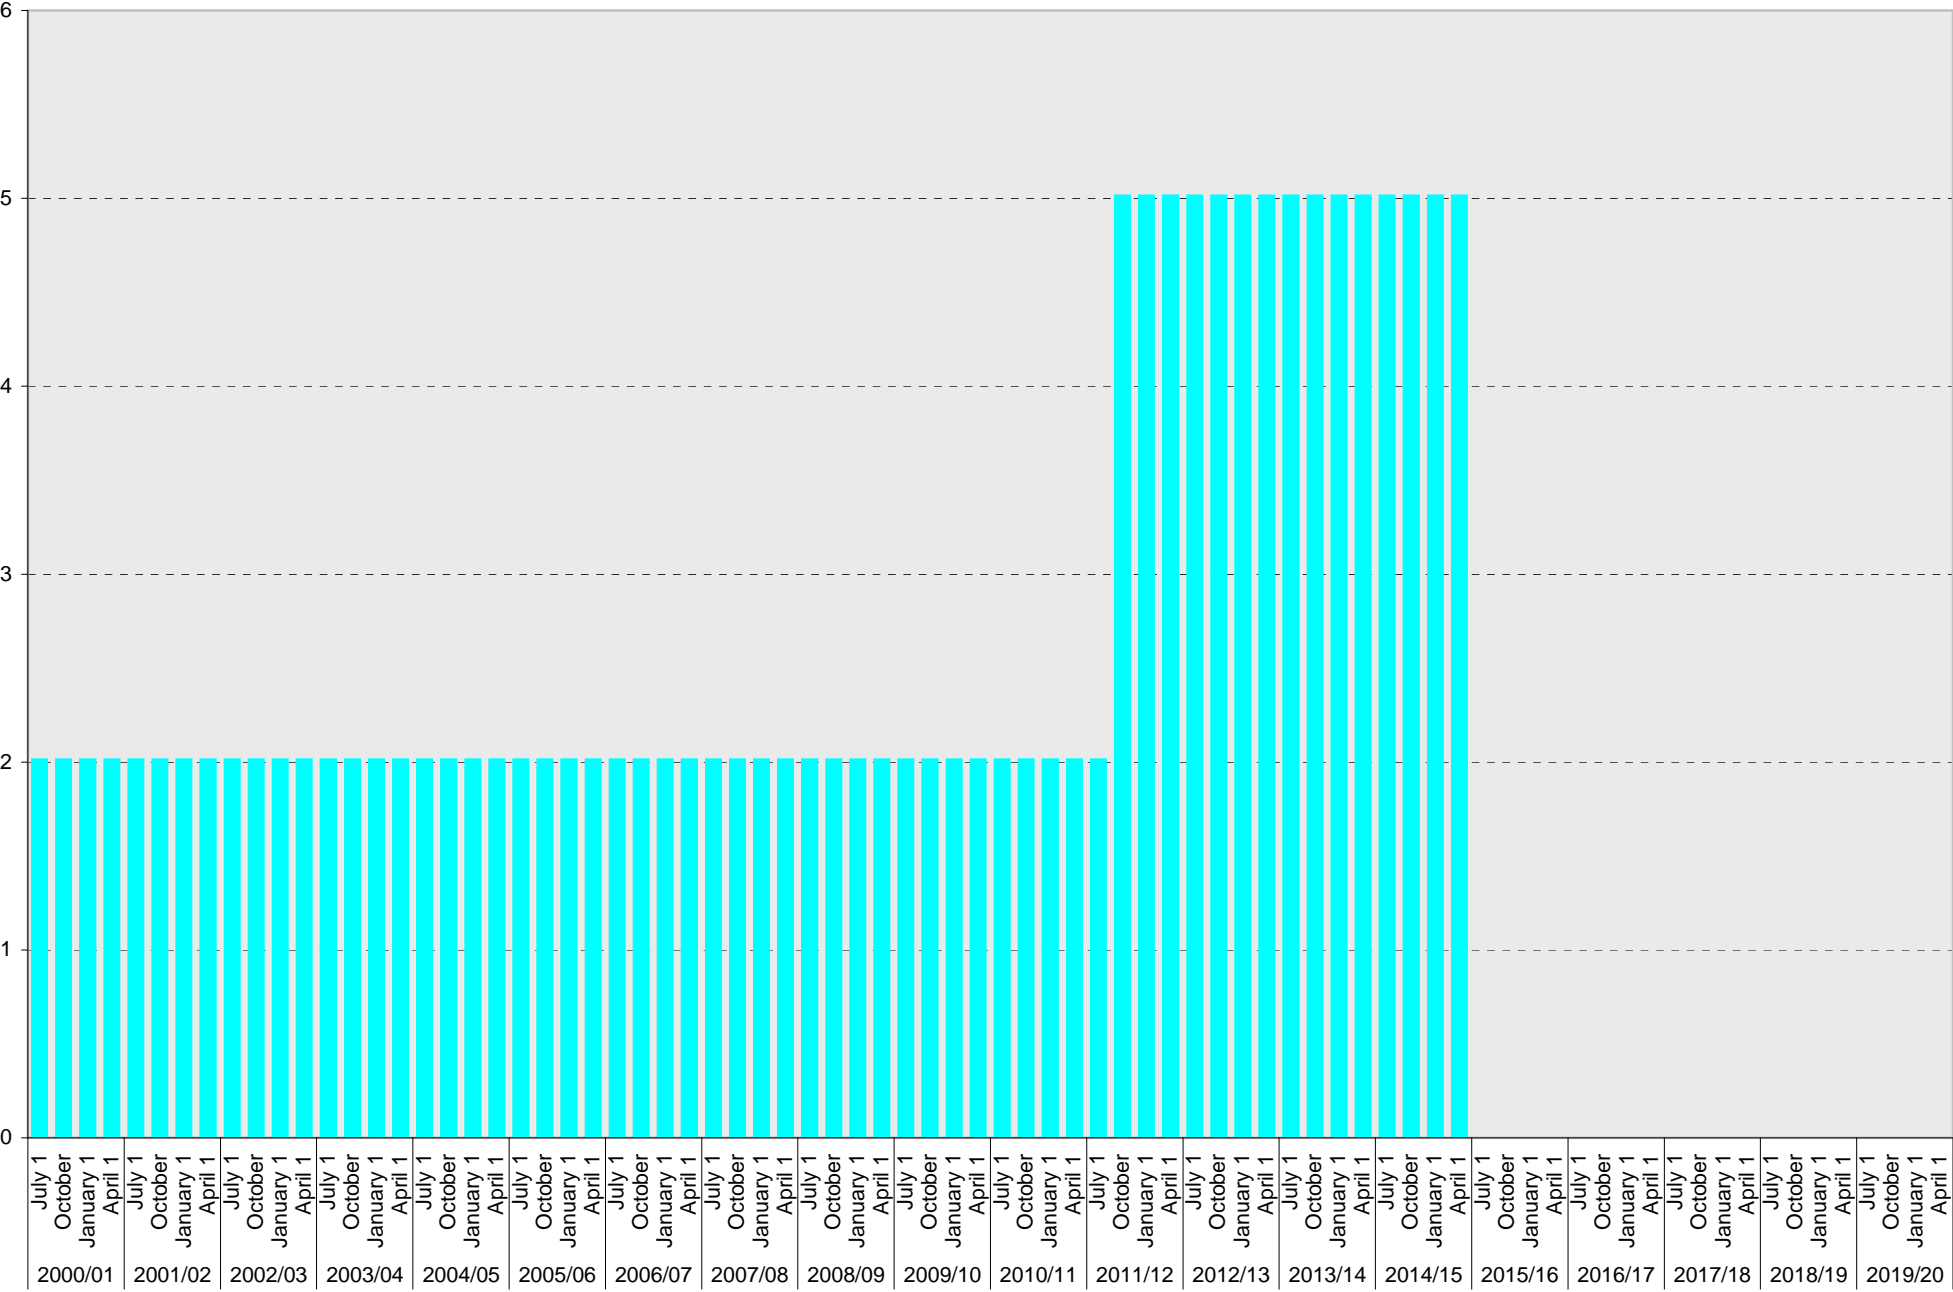

University of California, San Diego Parking Space Inventory
Lot P406: Loading Parking Spaces

■ Loading