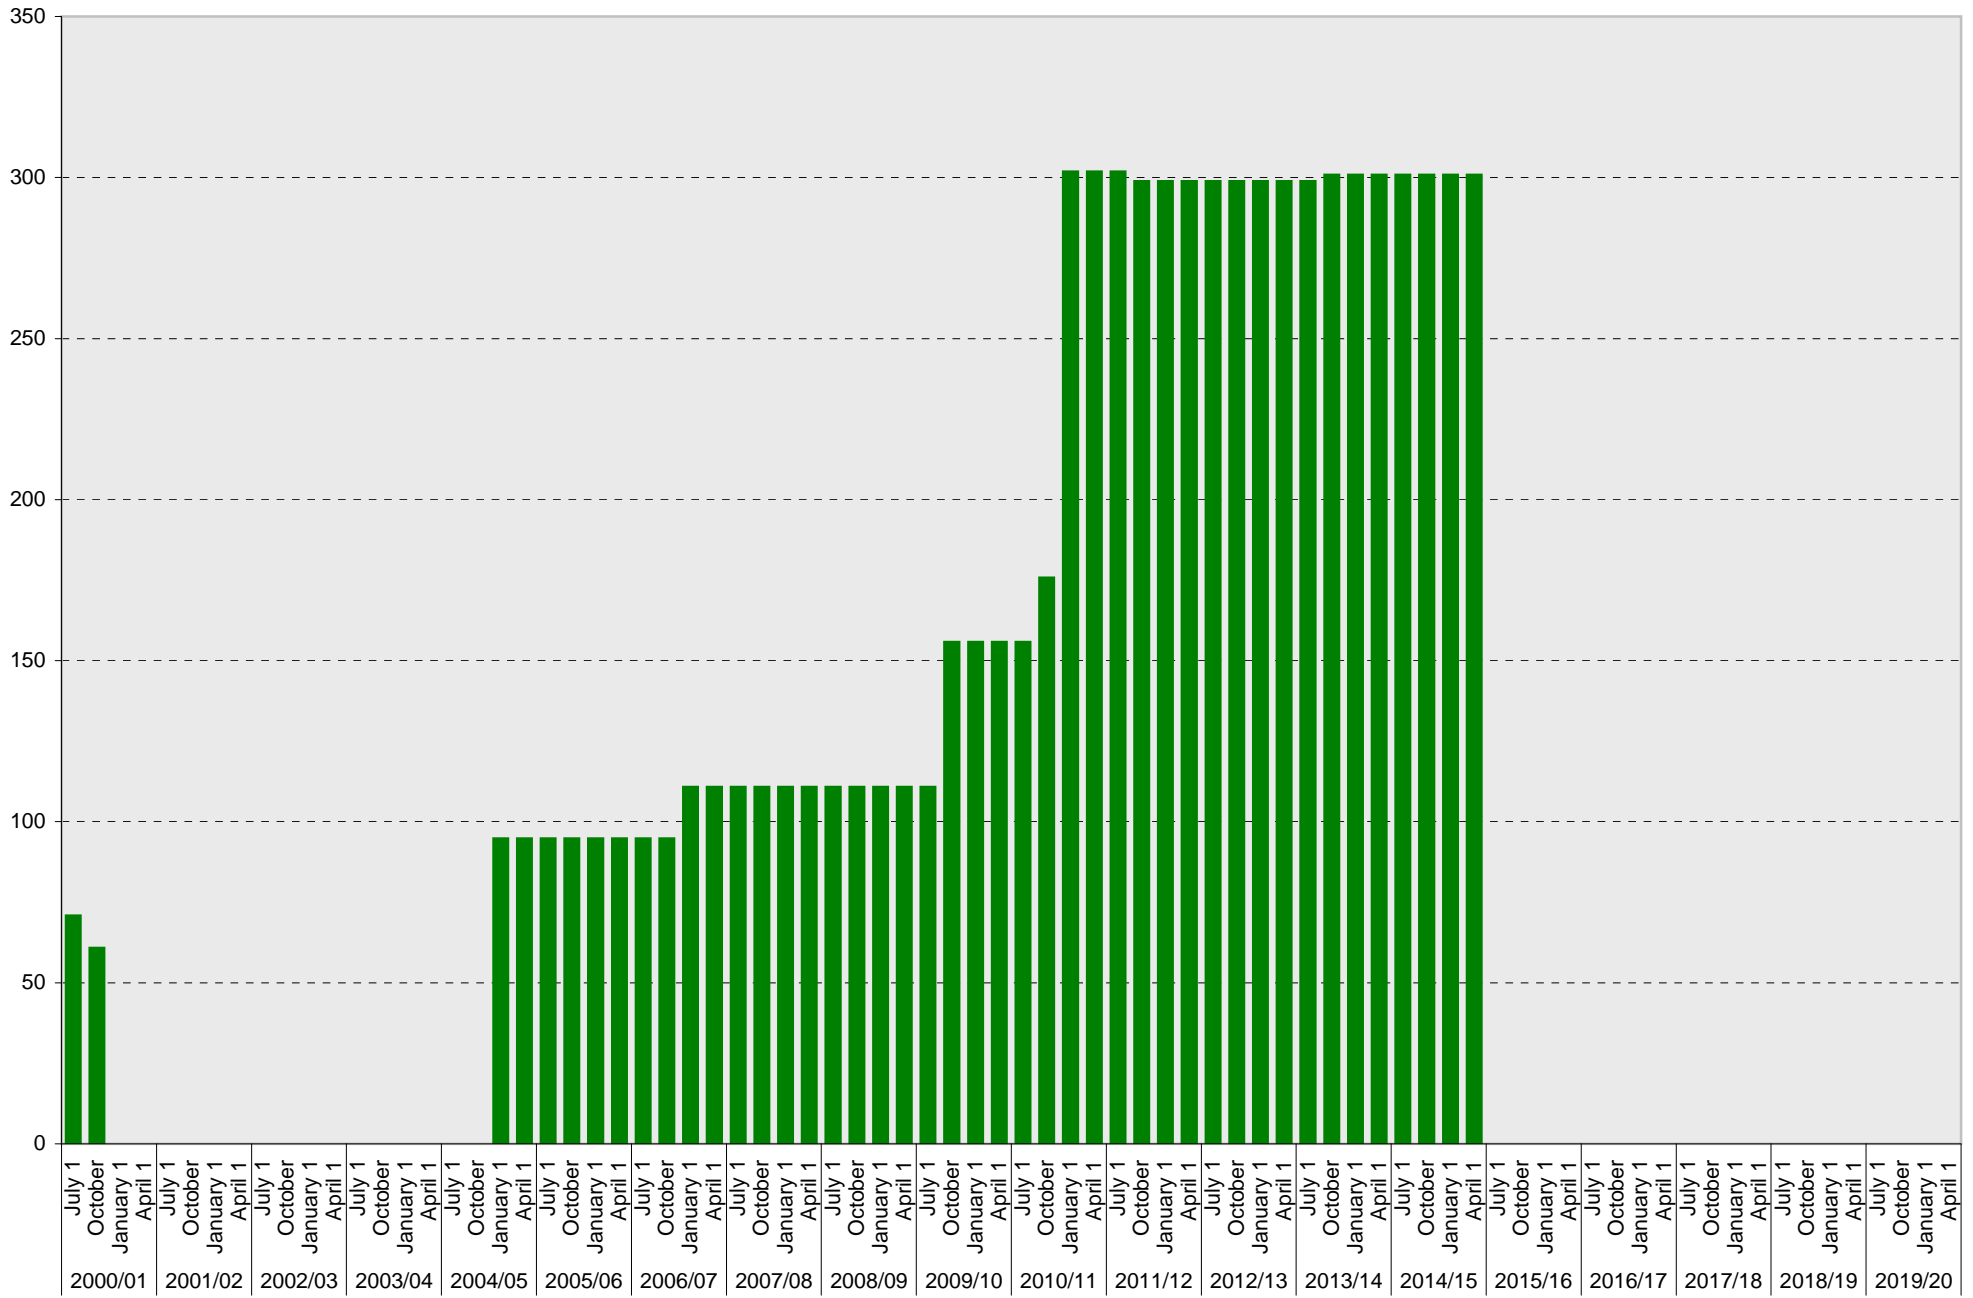

University of California, San Diego Parking Space Inventory

Lot P406: A Parking Spaces

■ A

University of California, San Diego Parking Space Inventory

Lot P406: B Parking Spaces

■ B

University of California, San Diego Parking Space Inventory
Lot P406: S Parking Spaces

University of California, San Diego Parking Space Inventory

Lot P406: Reserved Parking Spaces

University of California, San Diego Parking Space Inventory

Lot P406: Allocated: S Carpool Parking Spaces

■ Allocated