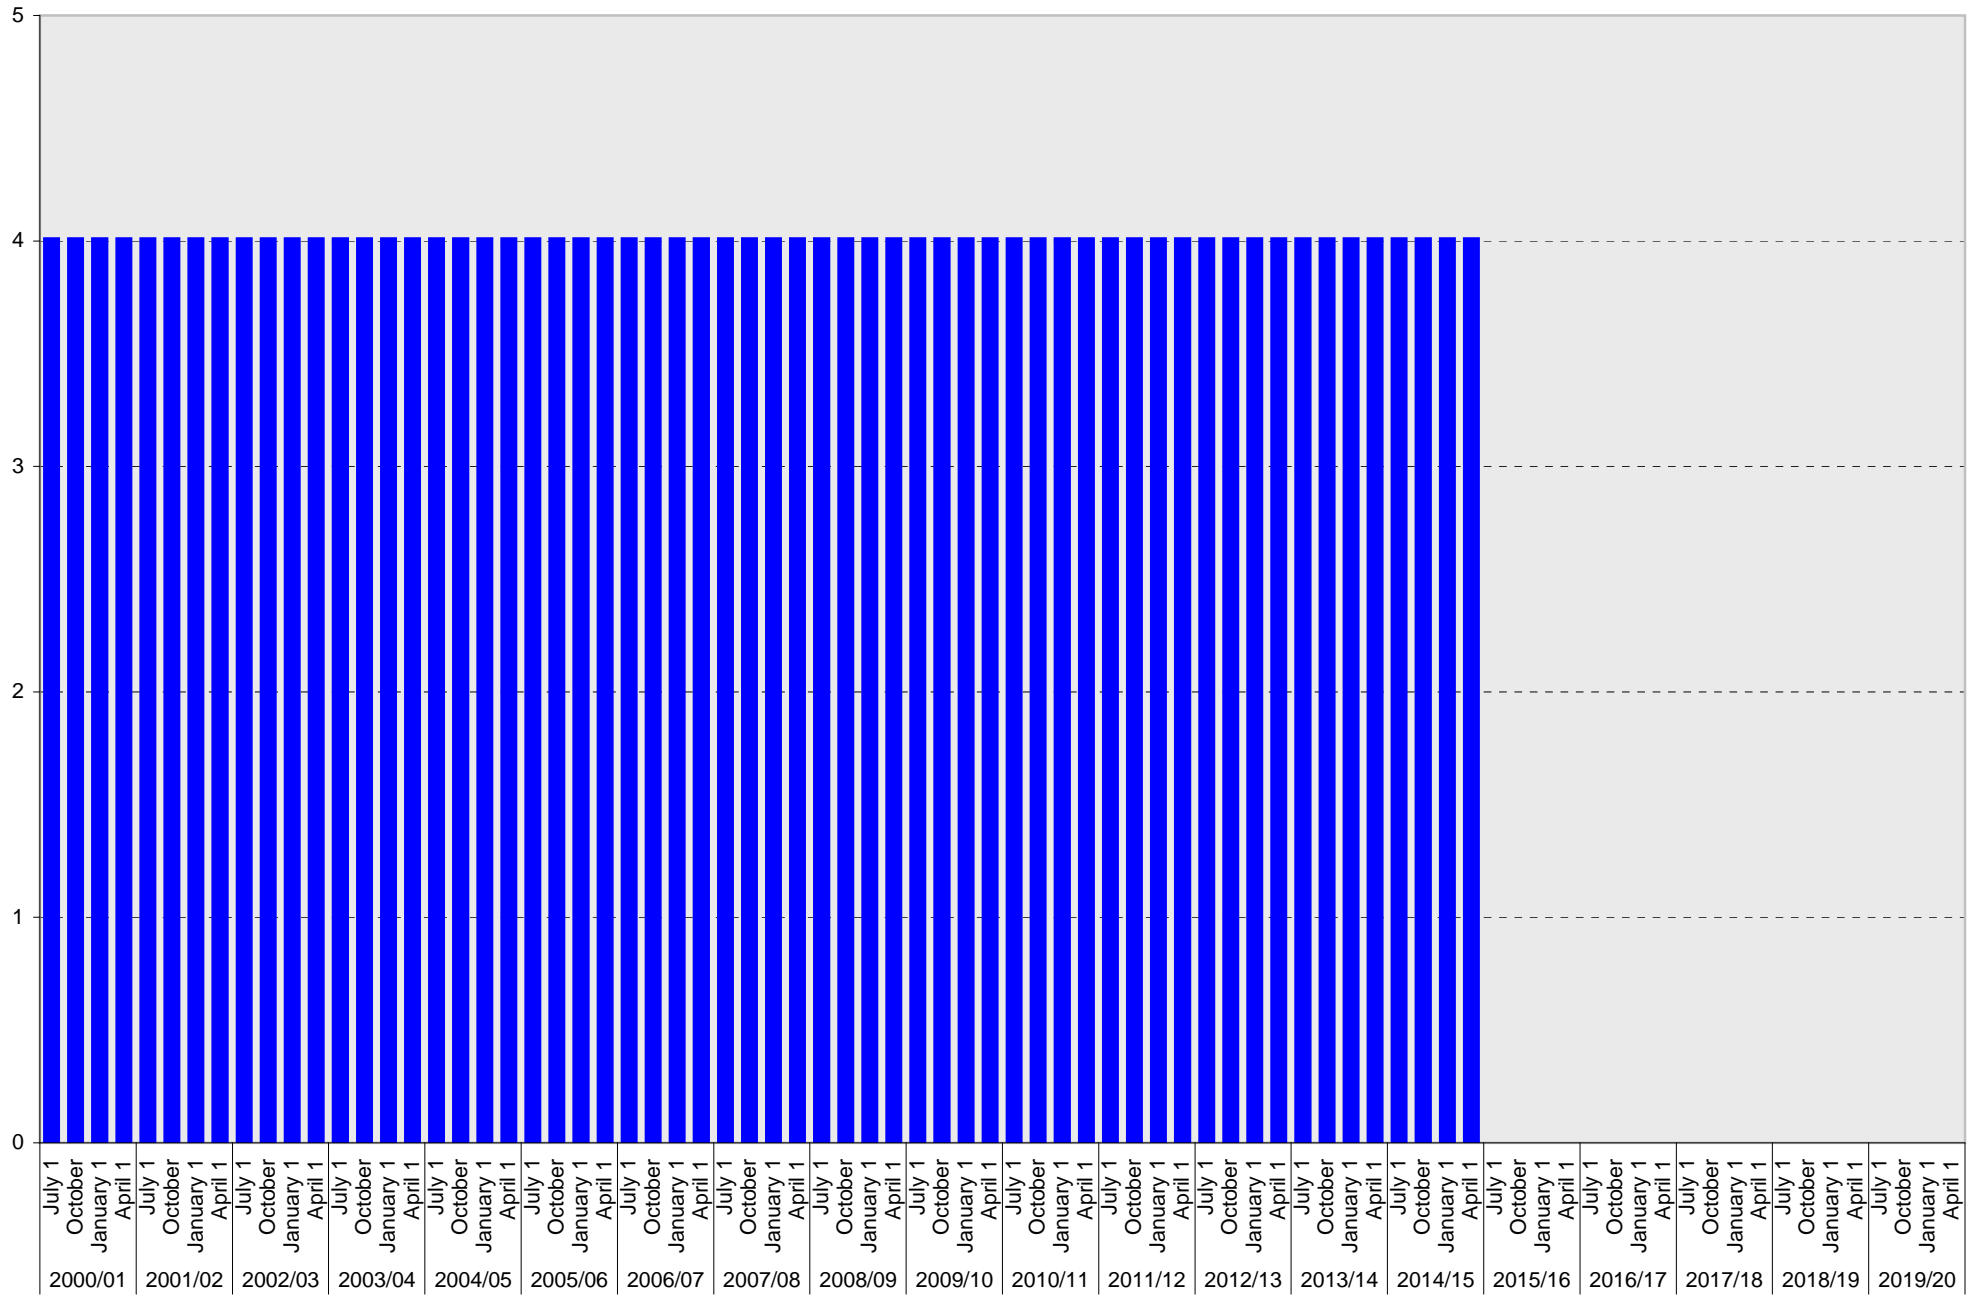

University of California, San Diego Parking Space Inventory

Lot P406: Allocated: Total Parking Spaces

■ Allocated: Total

University of California, San Diego Parking Space Inventory

Lot P406: Accessible Parking Spaces