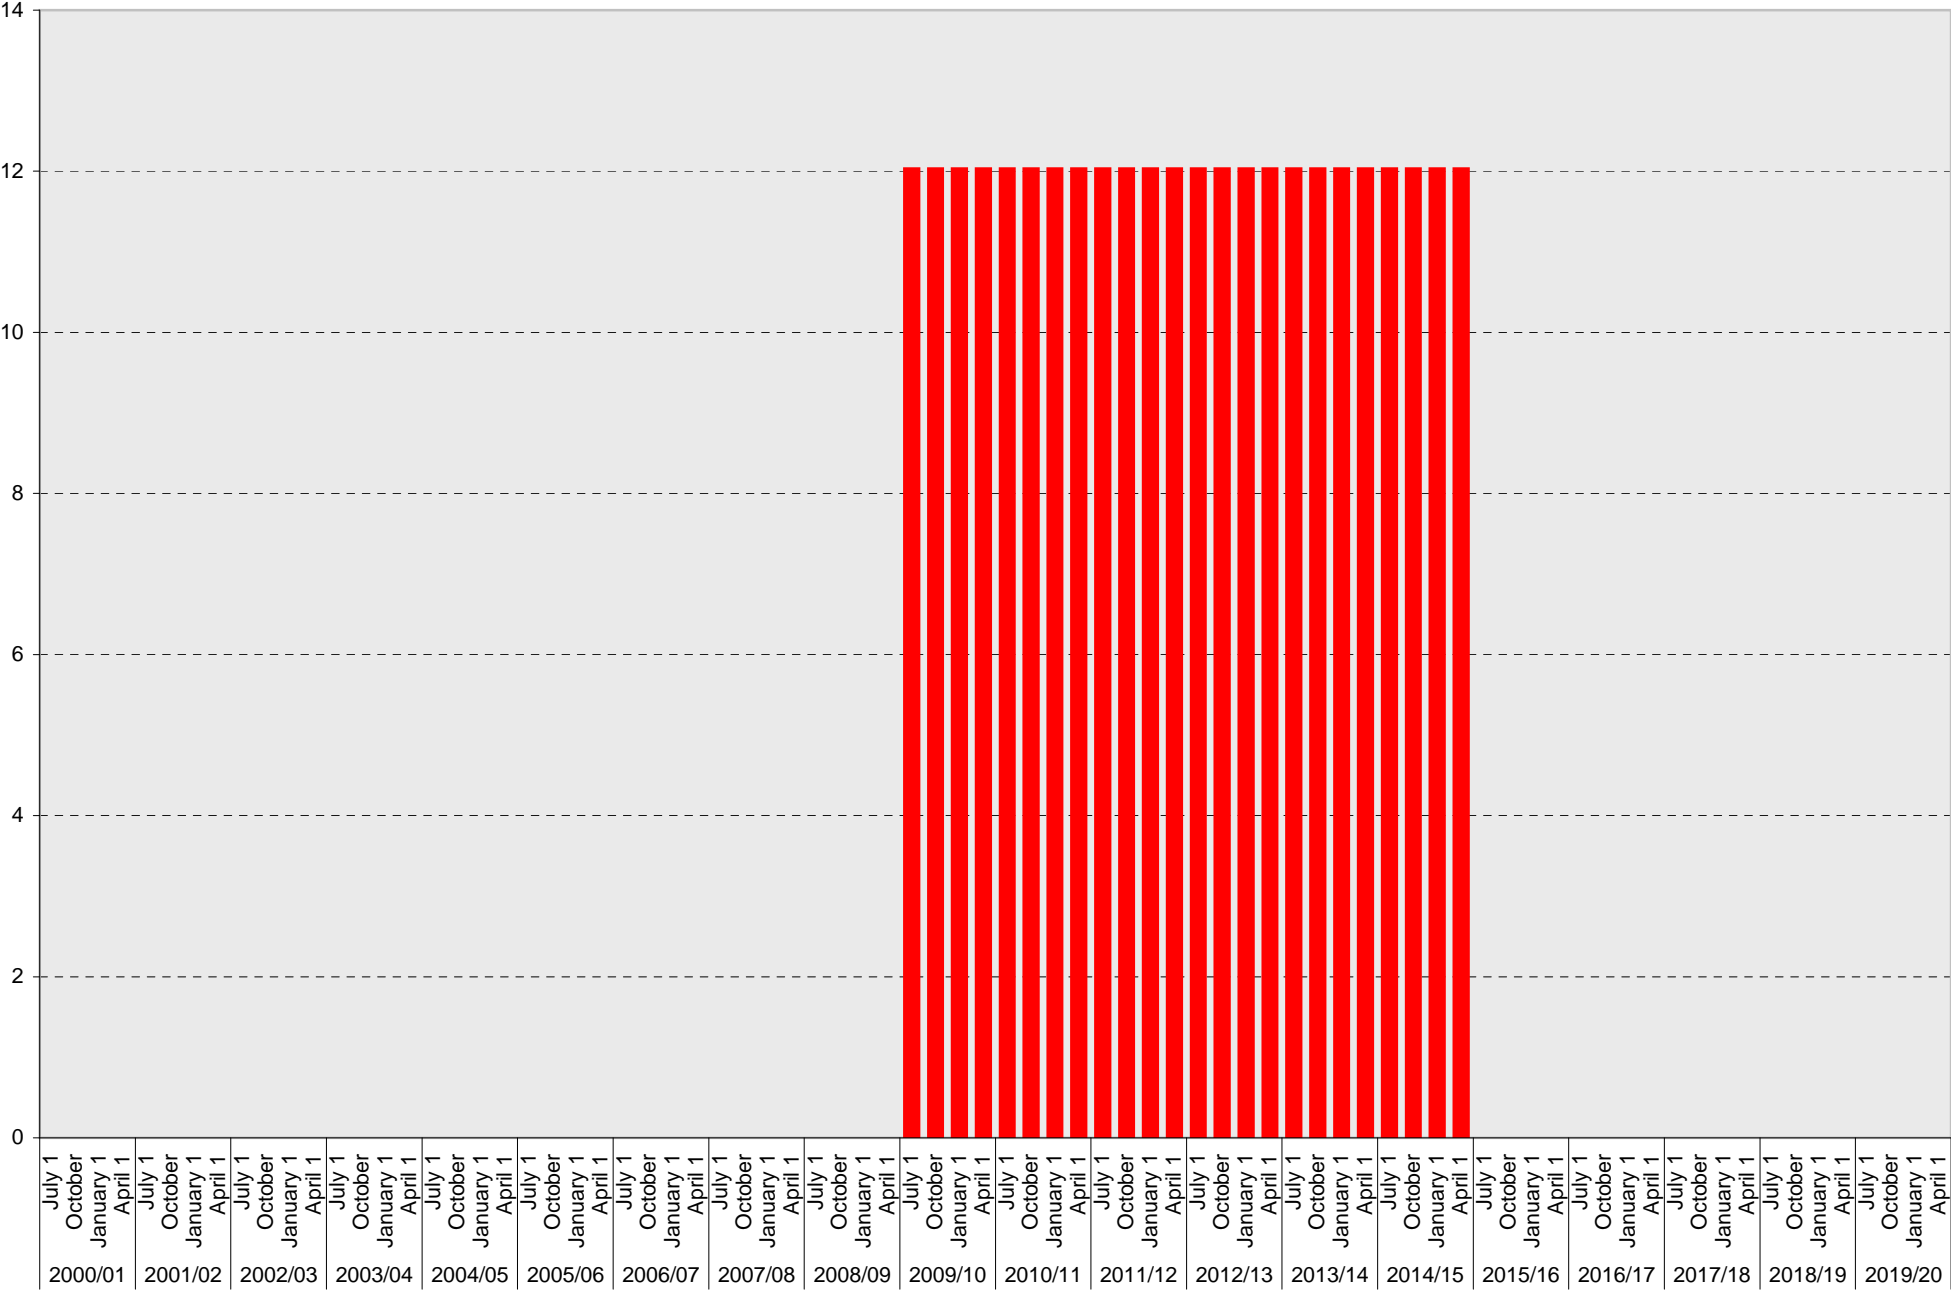

University of California, San Diego Parking Space Inventory

Lot P406: A Parking Spaces

■ A

University of California, San Diego Parking Space Inventory

Lot P406: B Parking Spaces

■ B

University of California, San Diego Parking Space Inventory
Lot P406: S Parking Spaces

University of California, San Diego Parking Space Inventory

Lot P406: Reserved Parking Spaces

University of California, San Diego Parking Space Inventory

Lot P406: Allocated: S Carpool Parking Spaces

■ Allocated