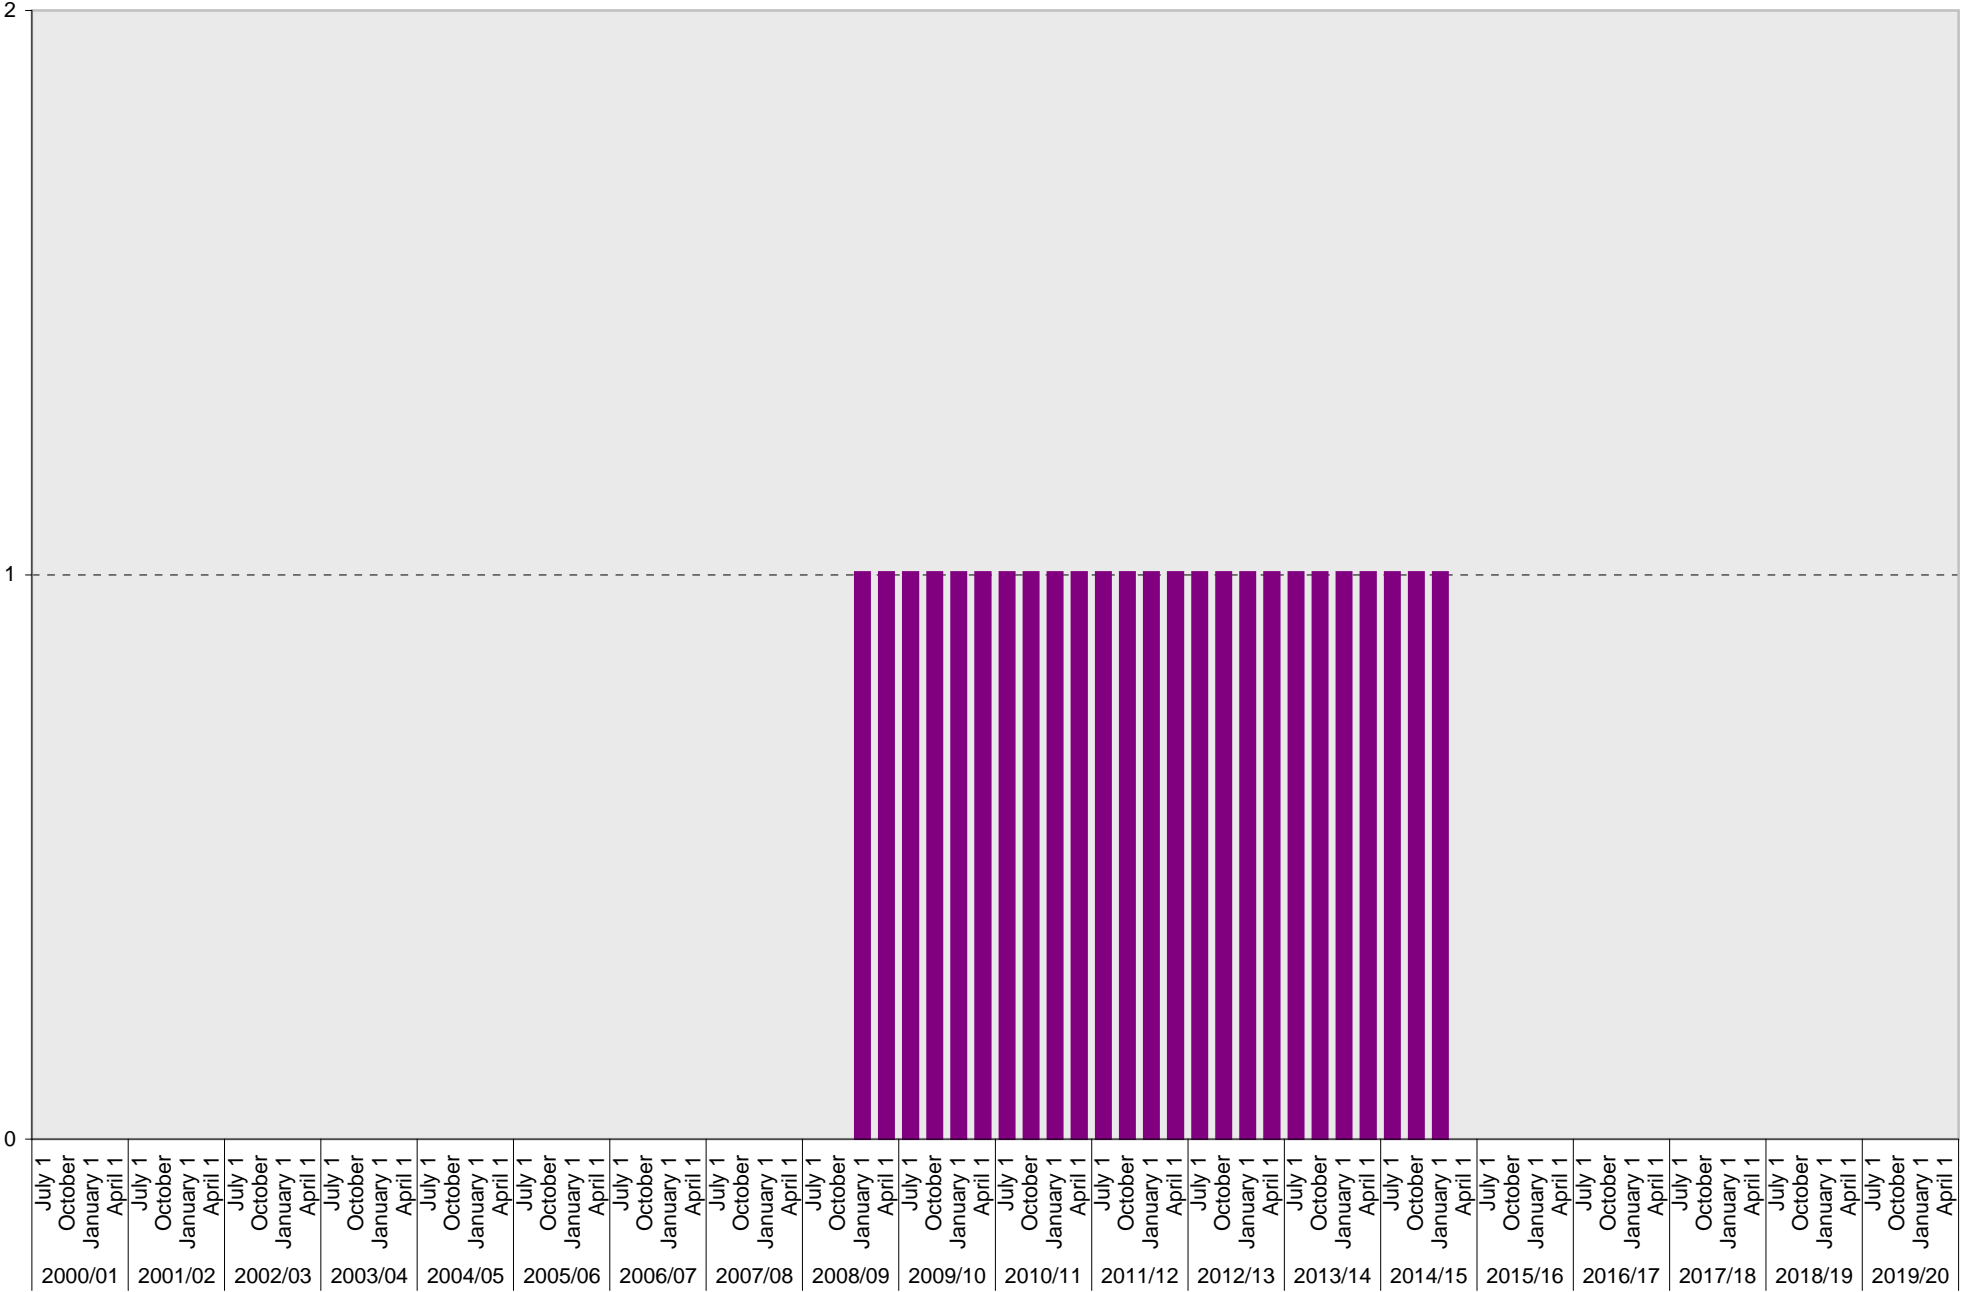

University of California, San Diego Parking Space Inventory

Lot P405: A Parking Spaces

■ A

University of California, San Diego Parking Space Inventory

Lot P405: B Parking Spaces

University of California, San Diego Parking Space Inventory

Lot P405: Reserved Parking Spaces

University of California, San Diego Parking Space Inventory
Lot P405: Allocated: Bookstore Parking Spaces

■ Allocated

University of California, San Diego Parking Space Inventory
 Lot P405: Allocated: Catering Vehicle Parking Spaces