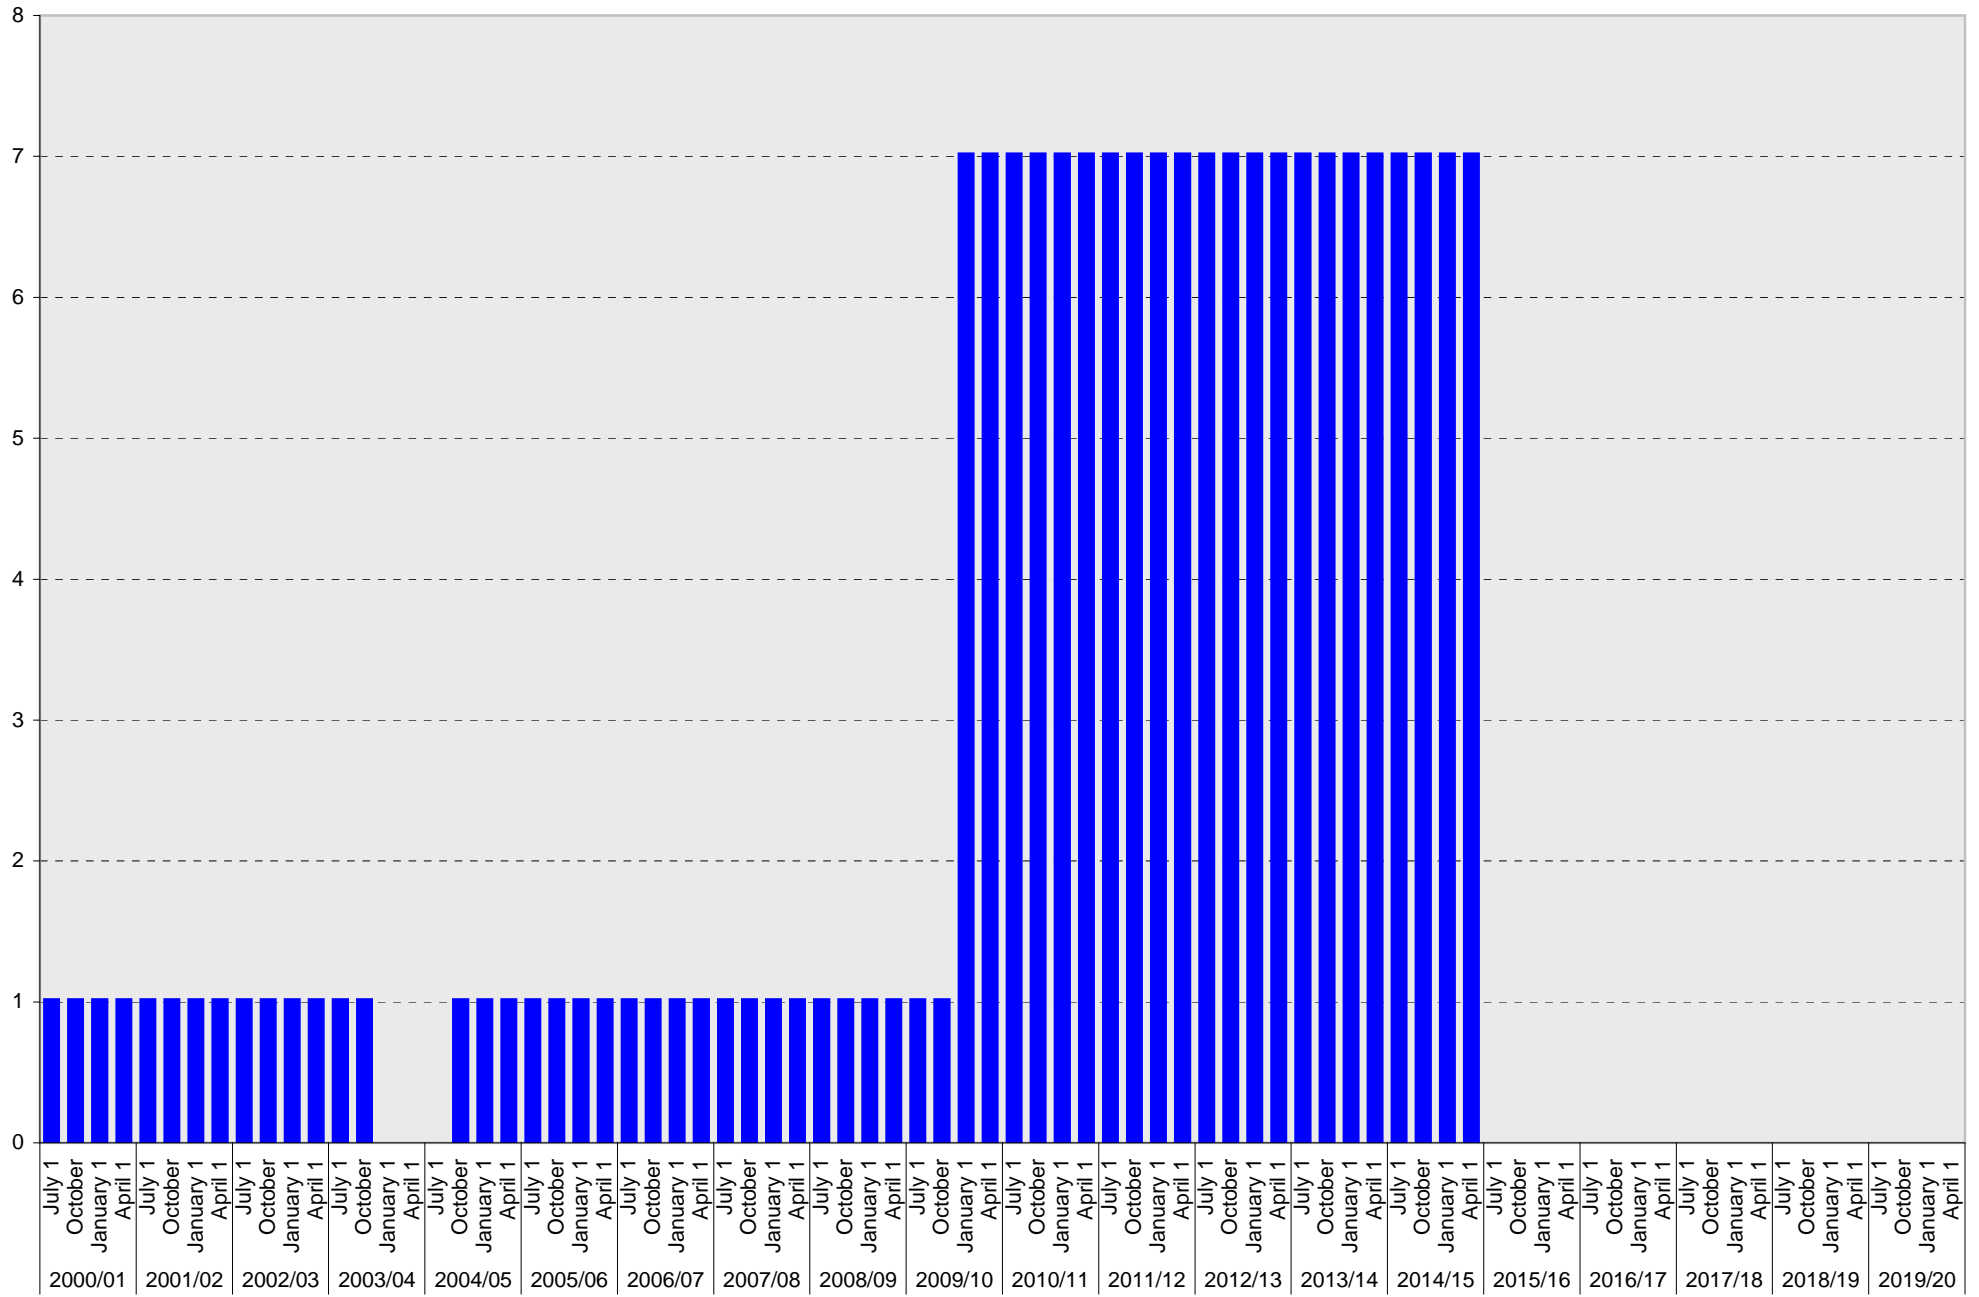

University of California, San Diego Parking Space Inventory

Lot P405: Accessible Parking Spaces

■ Accessible