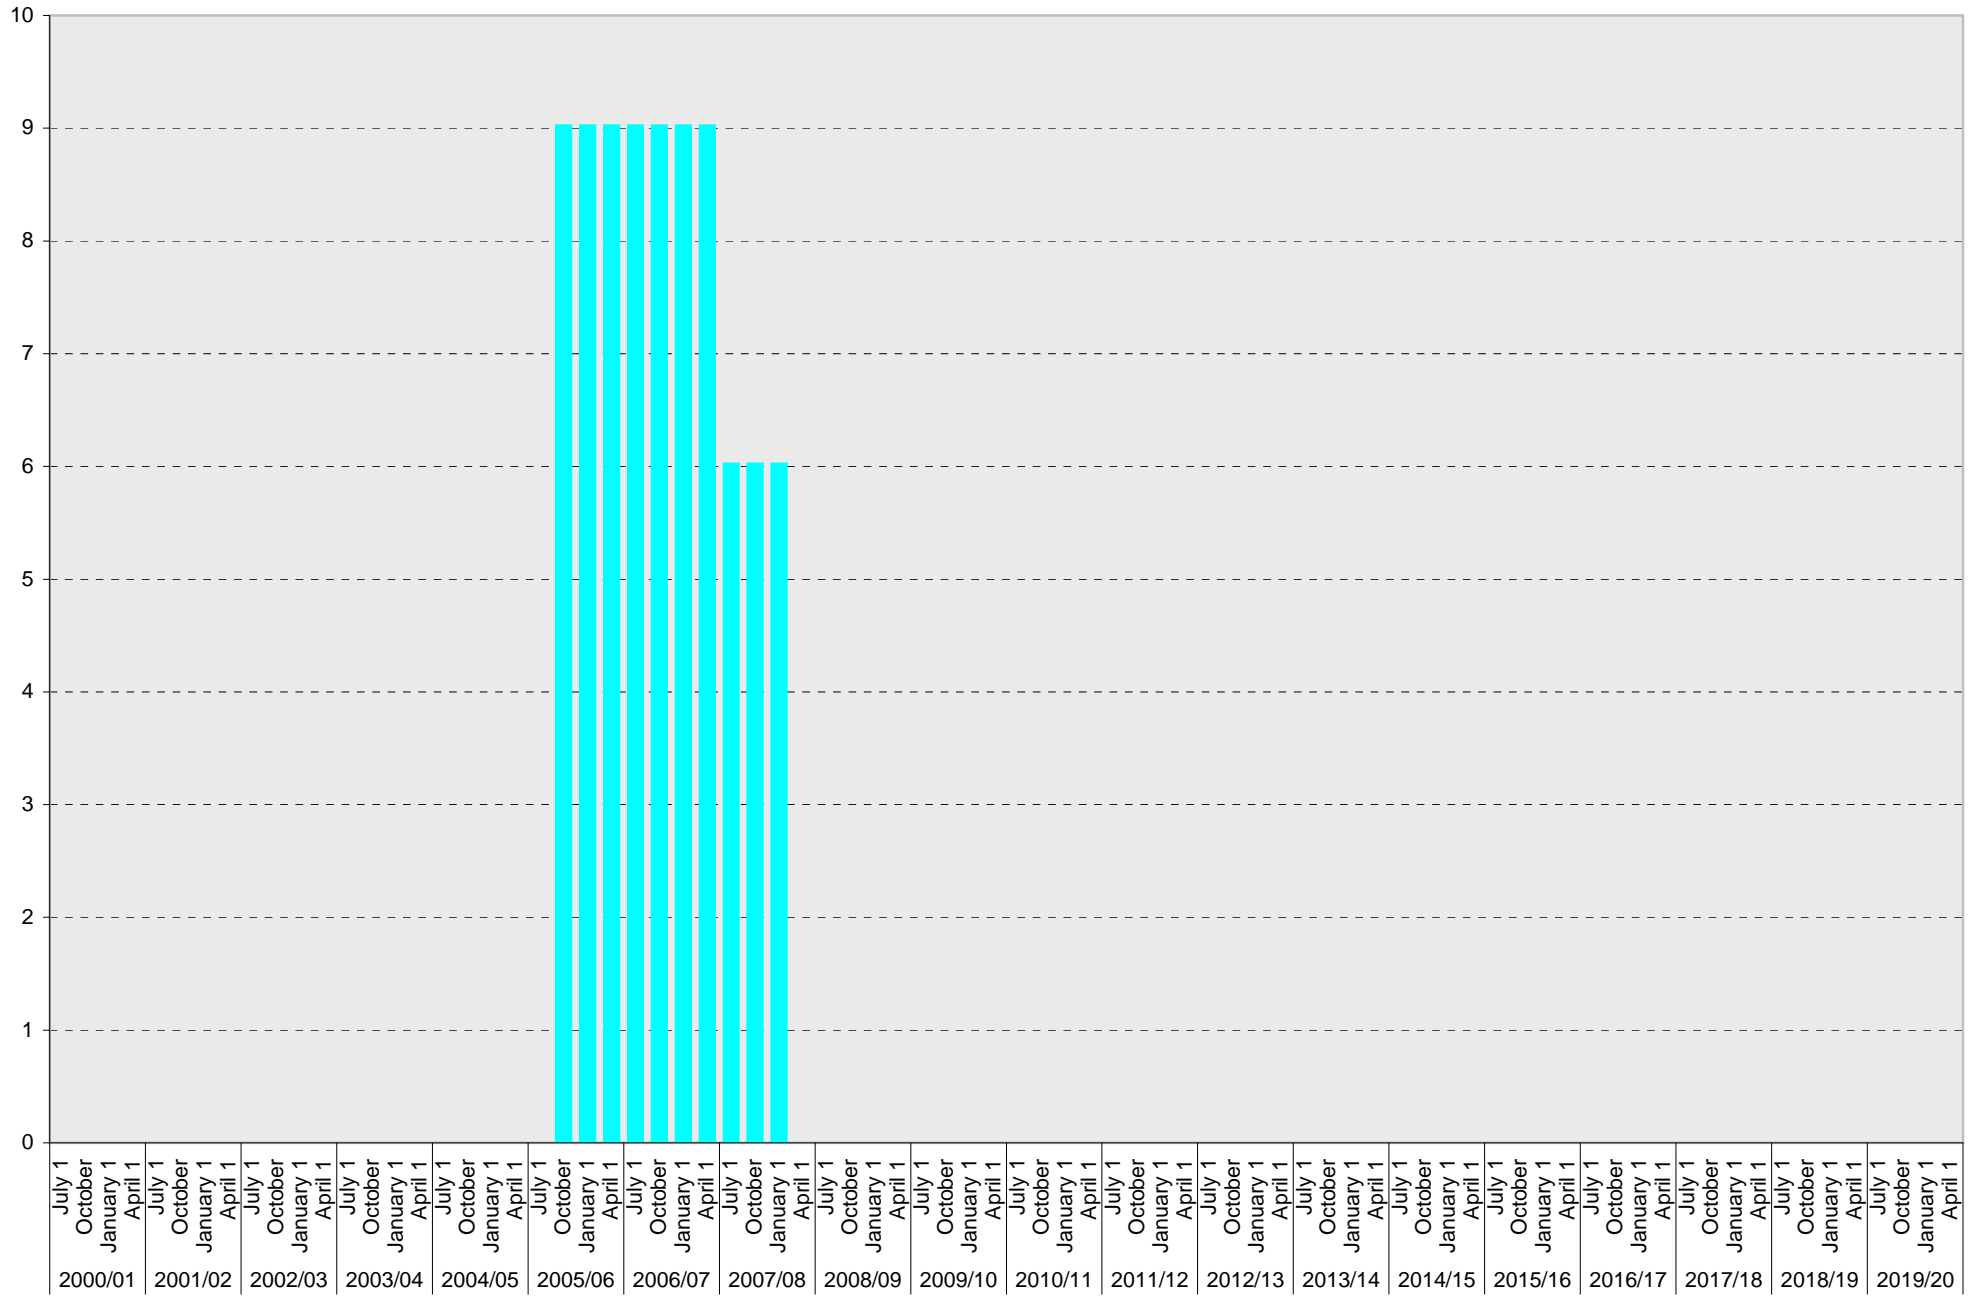

University of California, San Diego Parking Space Inventory

Lot P405: Loading Parking Spaces

■ Loading