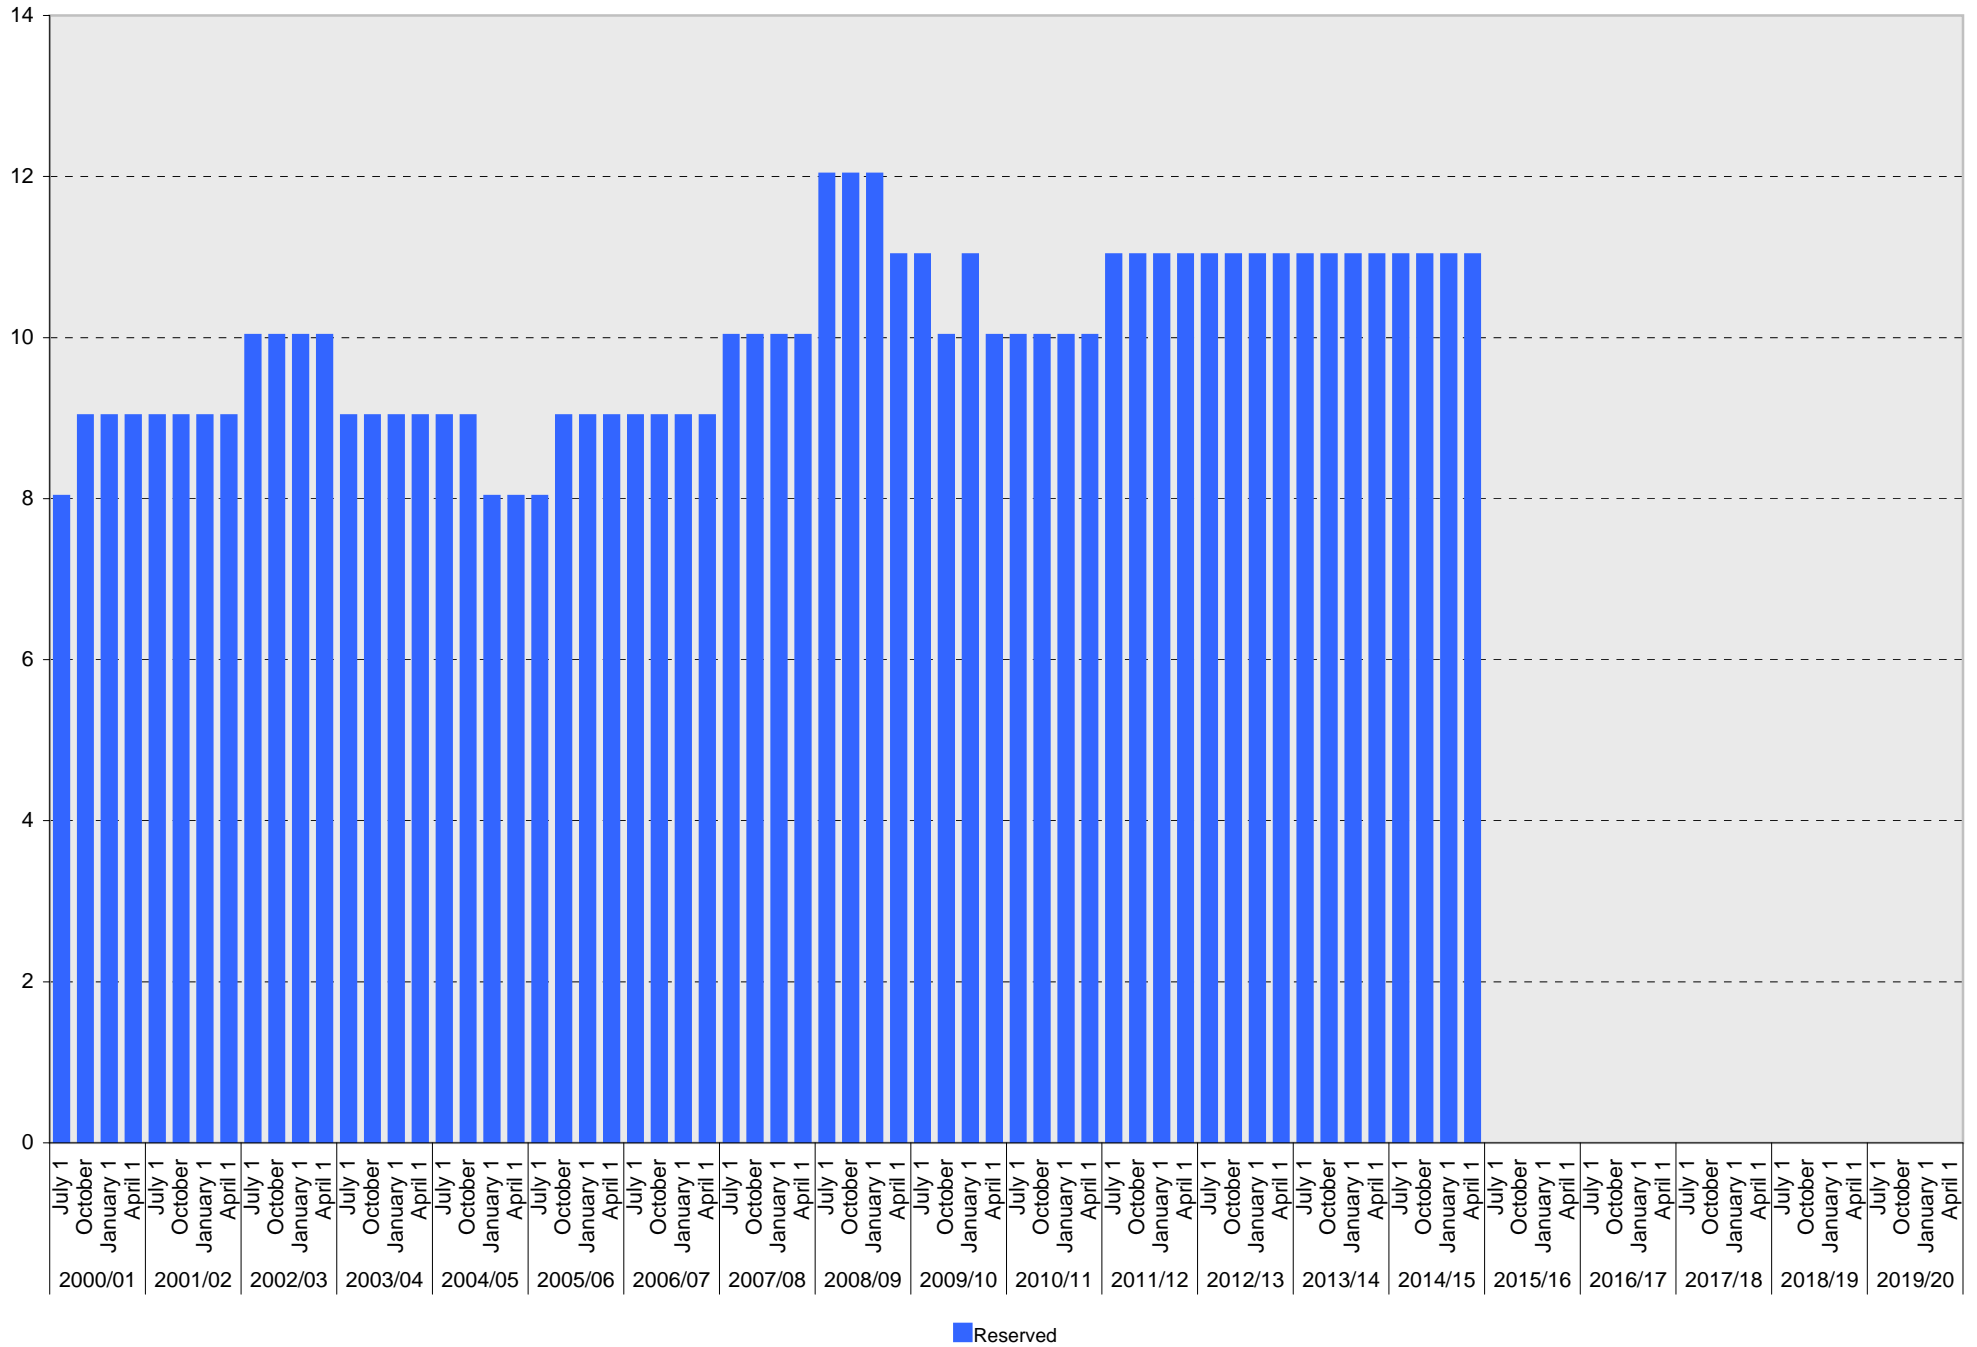

University of California, San Diego Parking Space Inventory

Lot P405: A Parking Spaces

■ A

University of California, San Diego Parking Space Inventory

Lot P405: B Parking Spaces

University of California, San Diego Parking Space Inventory

Lot P405: Reserved Parking Spaces

University of California, San Diego Parking Space Inventory
Lot P405: Allocated: Bookstore Parking Spaces

■ Allocated

University of California, San Diego Parking Space Inventory
 Lot P405: Allocated: Catering Vehicle Parking Spaces

Date		Visitor Parking Spaces			
		Meter	Pay and Display	Pay by Space	Pay upon Exit
2010/11	July 1				
	October 1				
	January 1				
	April 1				
2011/12	July 1				
	October 1				
	January 1				
	April 1				
2012/13	July 1				
	October 1				
	January 1				
	April 1				
2013/14	July 1				
	October 1				
	January 1				
	April 1				
2014/15	July 1				
	October 1				
	January 1				
	April 1				
2015/16	July 1				
	October 1				
	January 1				
	April 1				
2016/17	July 1				
	October 1				
	January 1				
	April 1				
2017/18	July 1				
	October 1				
	January 1				
	April 1				
2018/19	July 1				
	October 1				
	January 1				
	April 1				
2019/20	July 1				
	October 1				
	January 1				
	April 1				