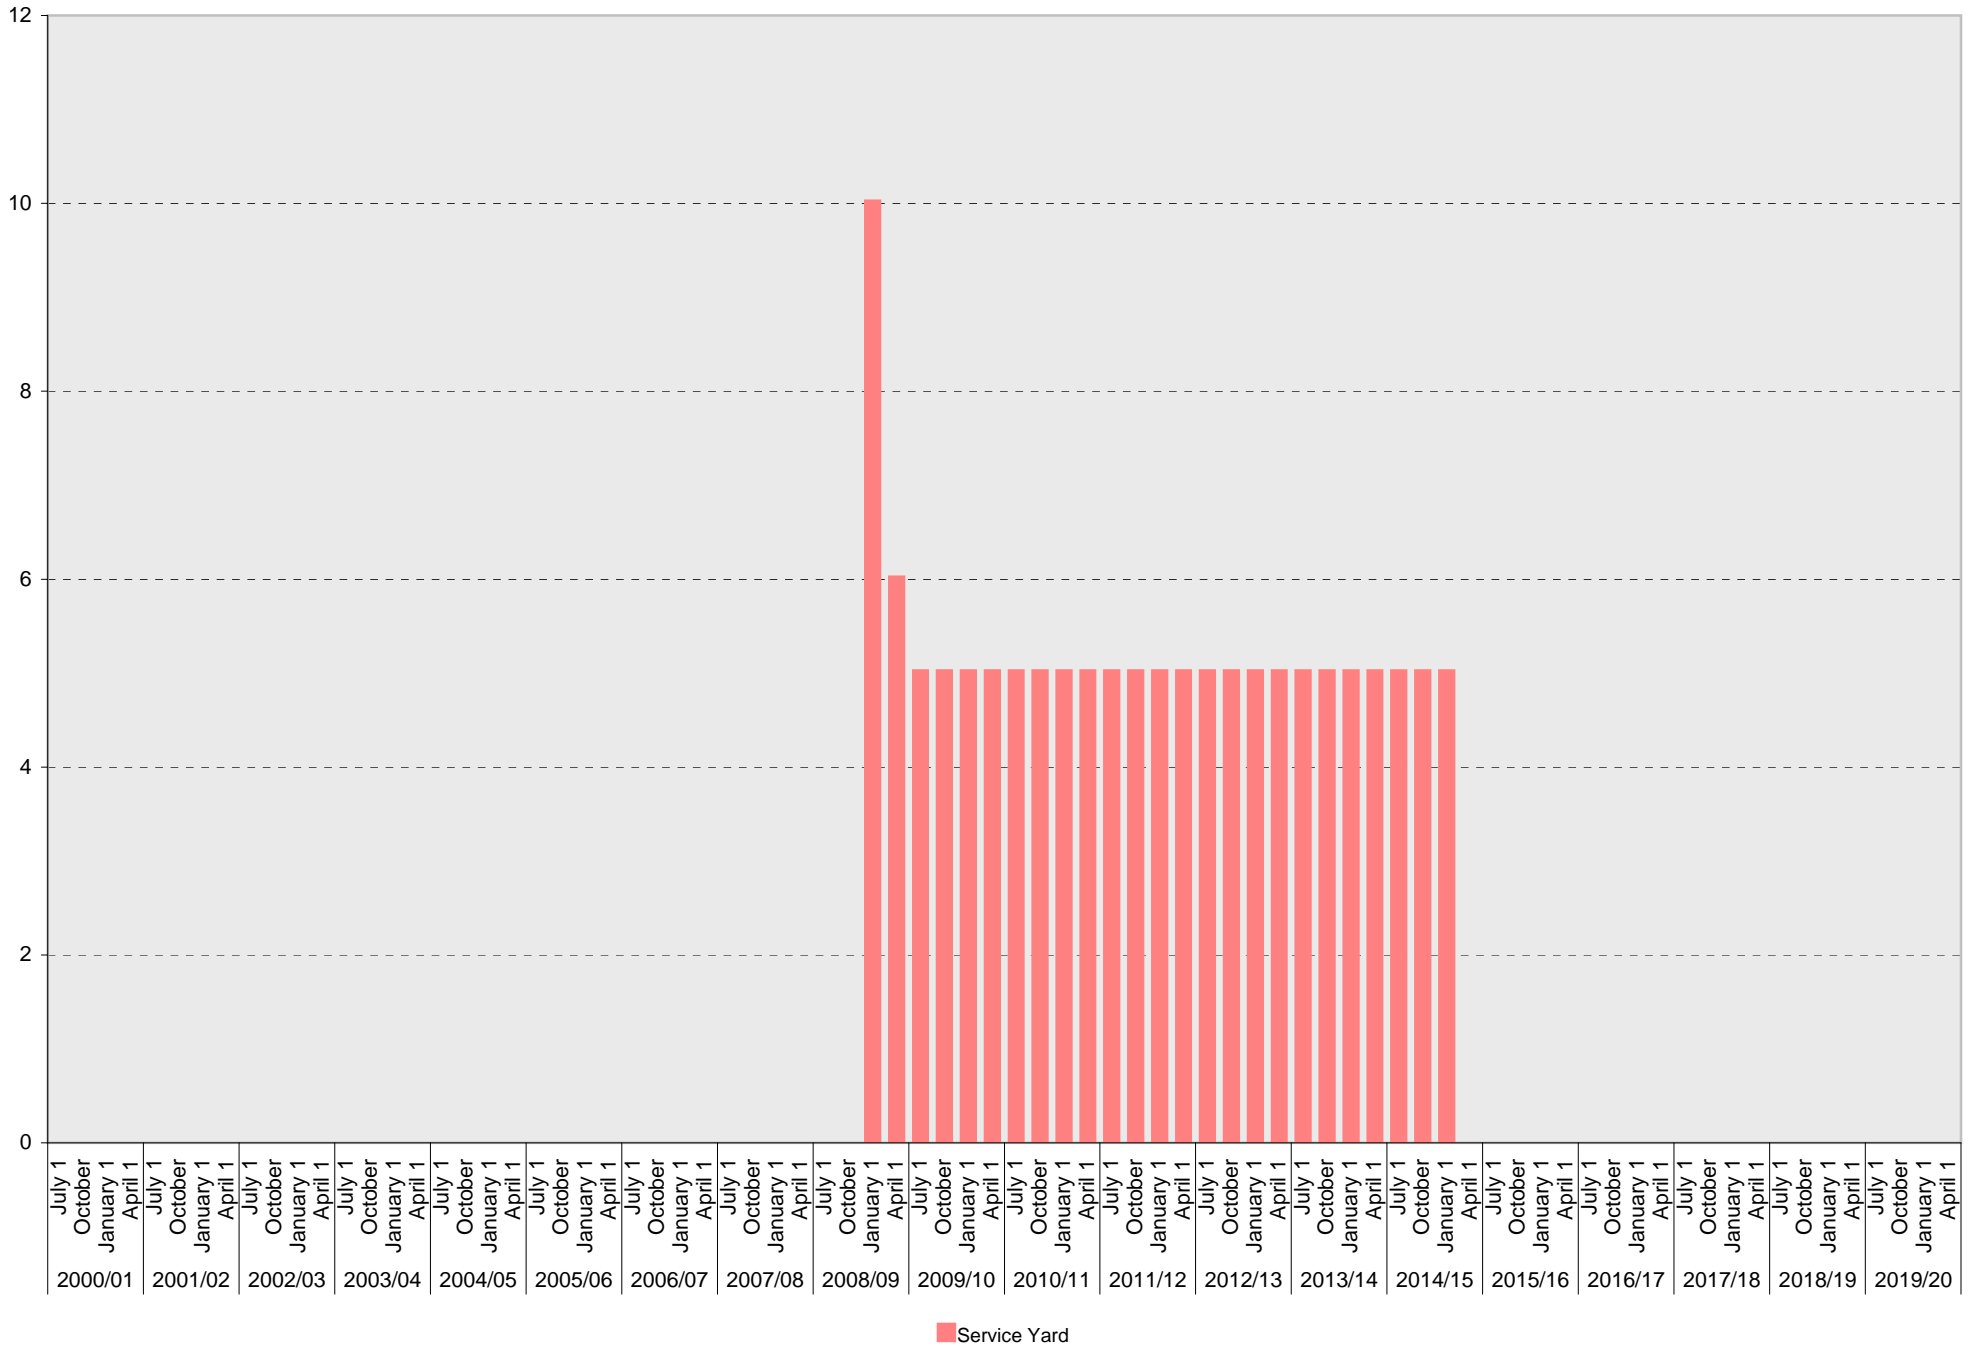

■ Allocated: Total

University of California, San Diego Parking Space Inventory

Lot P405: Accessible Parking Spaces

■ Accessible

University of California, San Diego Parking Space Inventory

Lot P405: Service Yard Parking Spaces