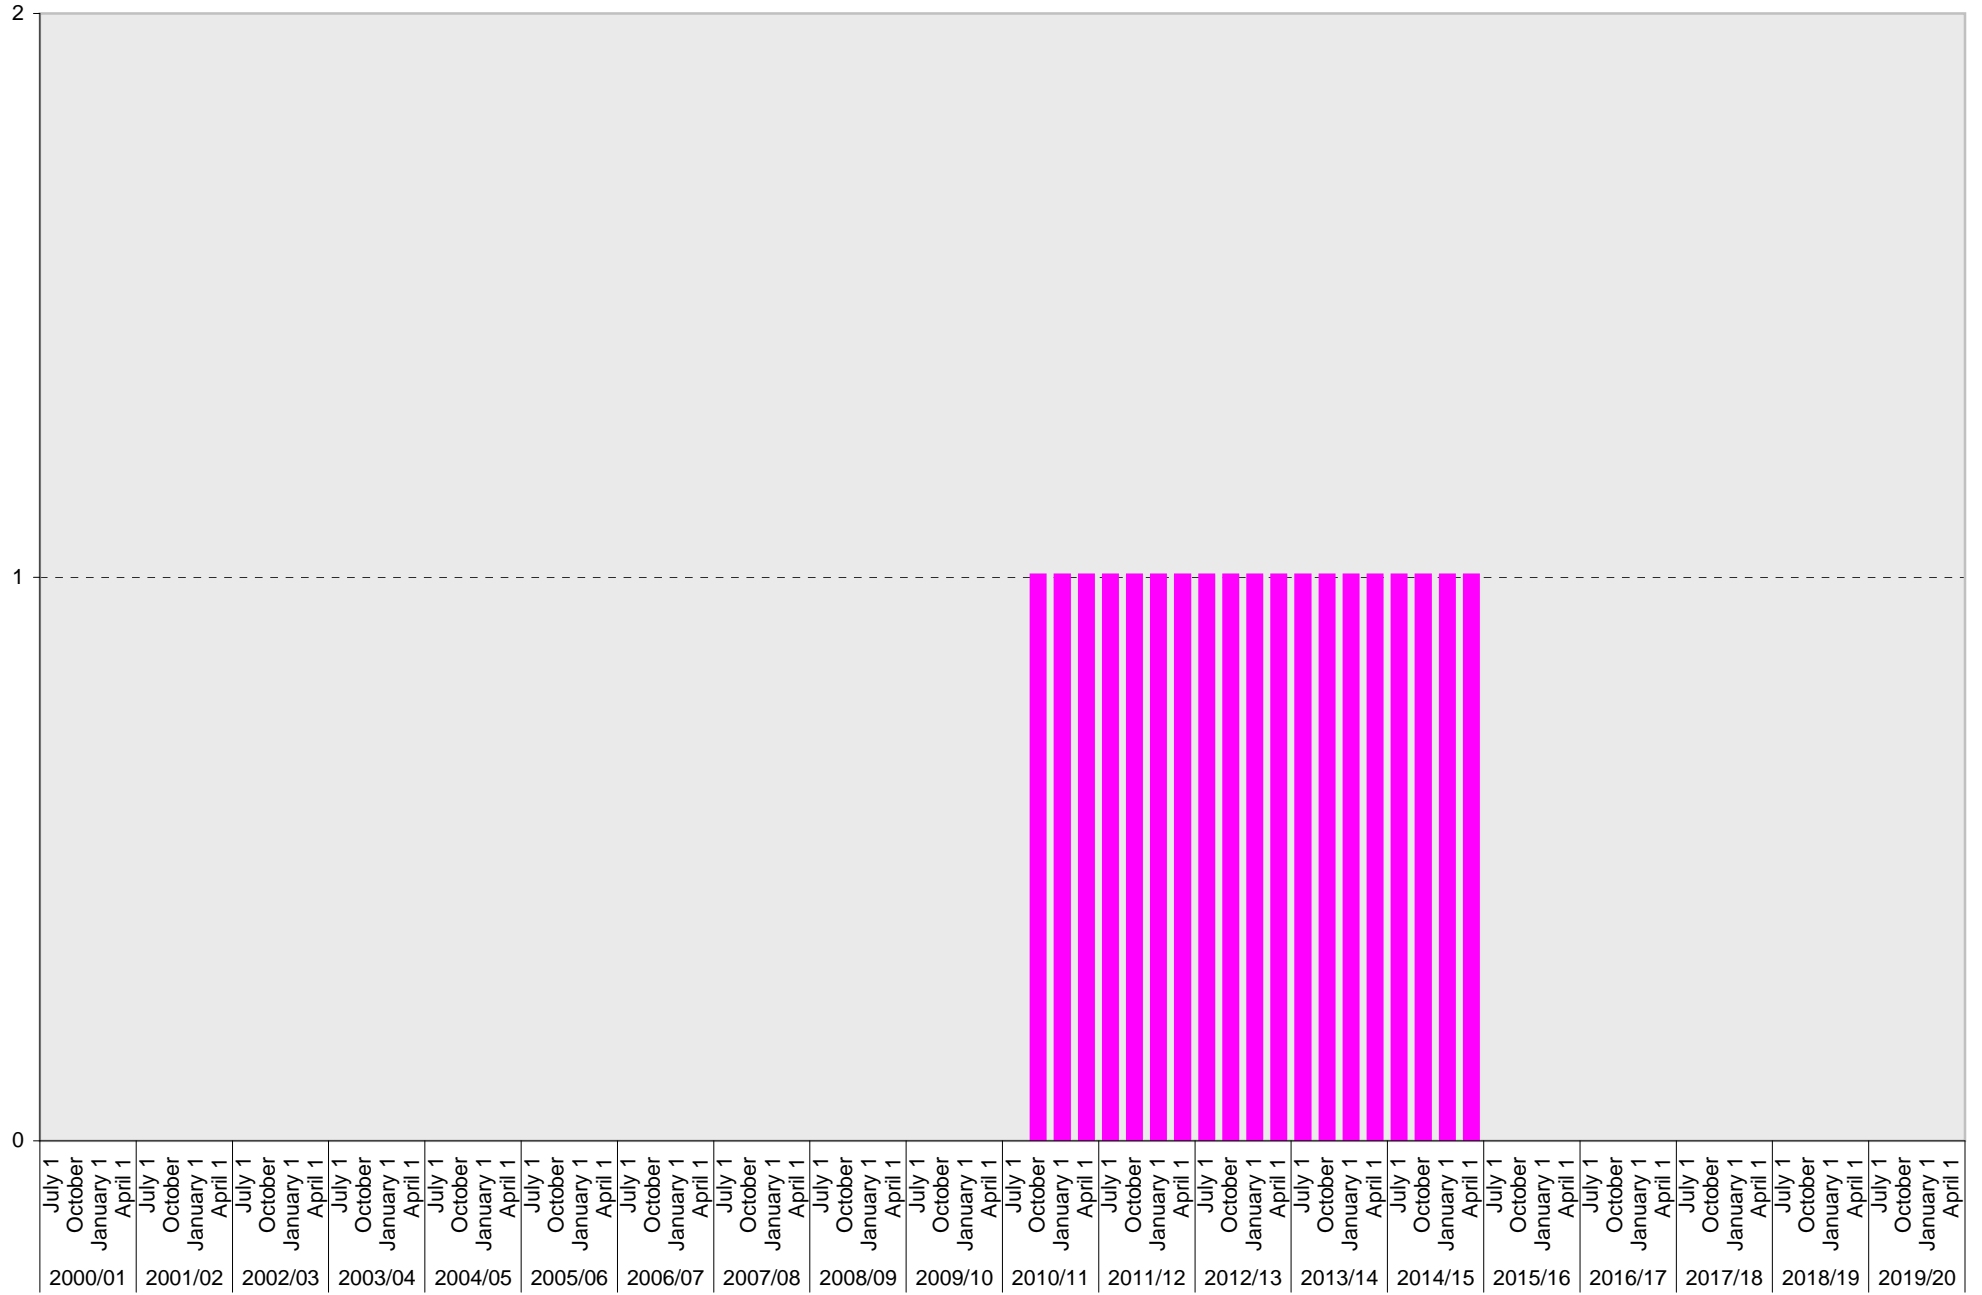

Lot P405: Motorcycle Parking Sections

Motorcycle

University of California, San Diego Parking Space Inventory
Lot P405

Date		Parking Spaces										Motorcycle Parking Sections	
		A	B	S	Visitor	Reserved	Allocated	Accessible	UC Vehicle	Service Yard	Loading		Total
2000/01	July 1	23	18			8		1				50	
	October 1	22				9		1				32	
	January 1	22				9		1				32	
	April 1	22				9		1				32	
2001/02	July 1	22				9		1				32	
	October 1	22				9		1				32	
	January 1	22				9		1				32	
	April 1	22				9		1				32	
2002/03	July 1	21				10		1				32	
	October 1	21				10		1				32	
	January 1	21				10		1				32	
	April 1	21				10		1				32	
2003/04	July 1	22				9		1				32	
	October 1	22				9		1				32	
	January 1	13				9						22	
	April 1	13				9						22	
2004/05	July 1	7				9						16	
	October 1	23				9		1				33	
	January 1	24				8		1				33	
	April 1	24				8		1				33	
2005/06	July 1	23				8		1				32	
	October 1	22				9		1		9		41	
	January 1	22				9		1		9		41	
	April 1	22				9		1		9		41	
2006/07	July 1	22				9		1		9		41	
	October 1	22				9		1		9		41	
	January 1	22				9		1		9		41	
	April 1	22				9		1		9		41	
2007/08	July 1	20				10		1		6		37	
	October 1	21				10		1		6		38	
	January 1	21				10		1		6		38	
	April 1	21				10		1				32	
2008/09	July 1	20				12		1				33	
	October 1	20				12		1				33	
	January 1	5				12	5	1		10		33	
	April 1	6				11	5	1		6		29	
2009/10	July 1	6				11	5	1		5		28	
	October 1	7				10	5	1		5		28	
	January 1	18				11	5	7		5		46	
	April 1	21				10	5	7		5		48	