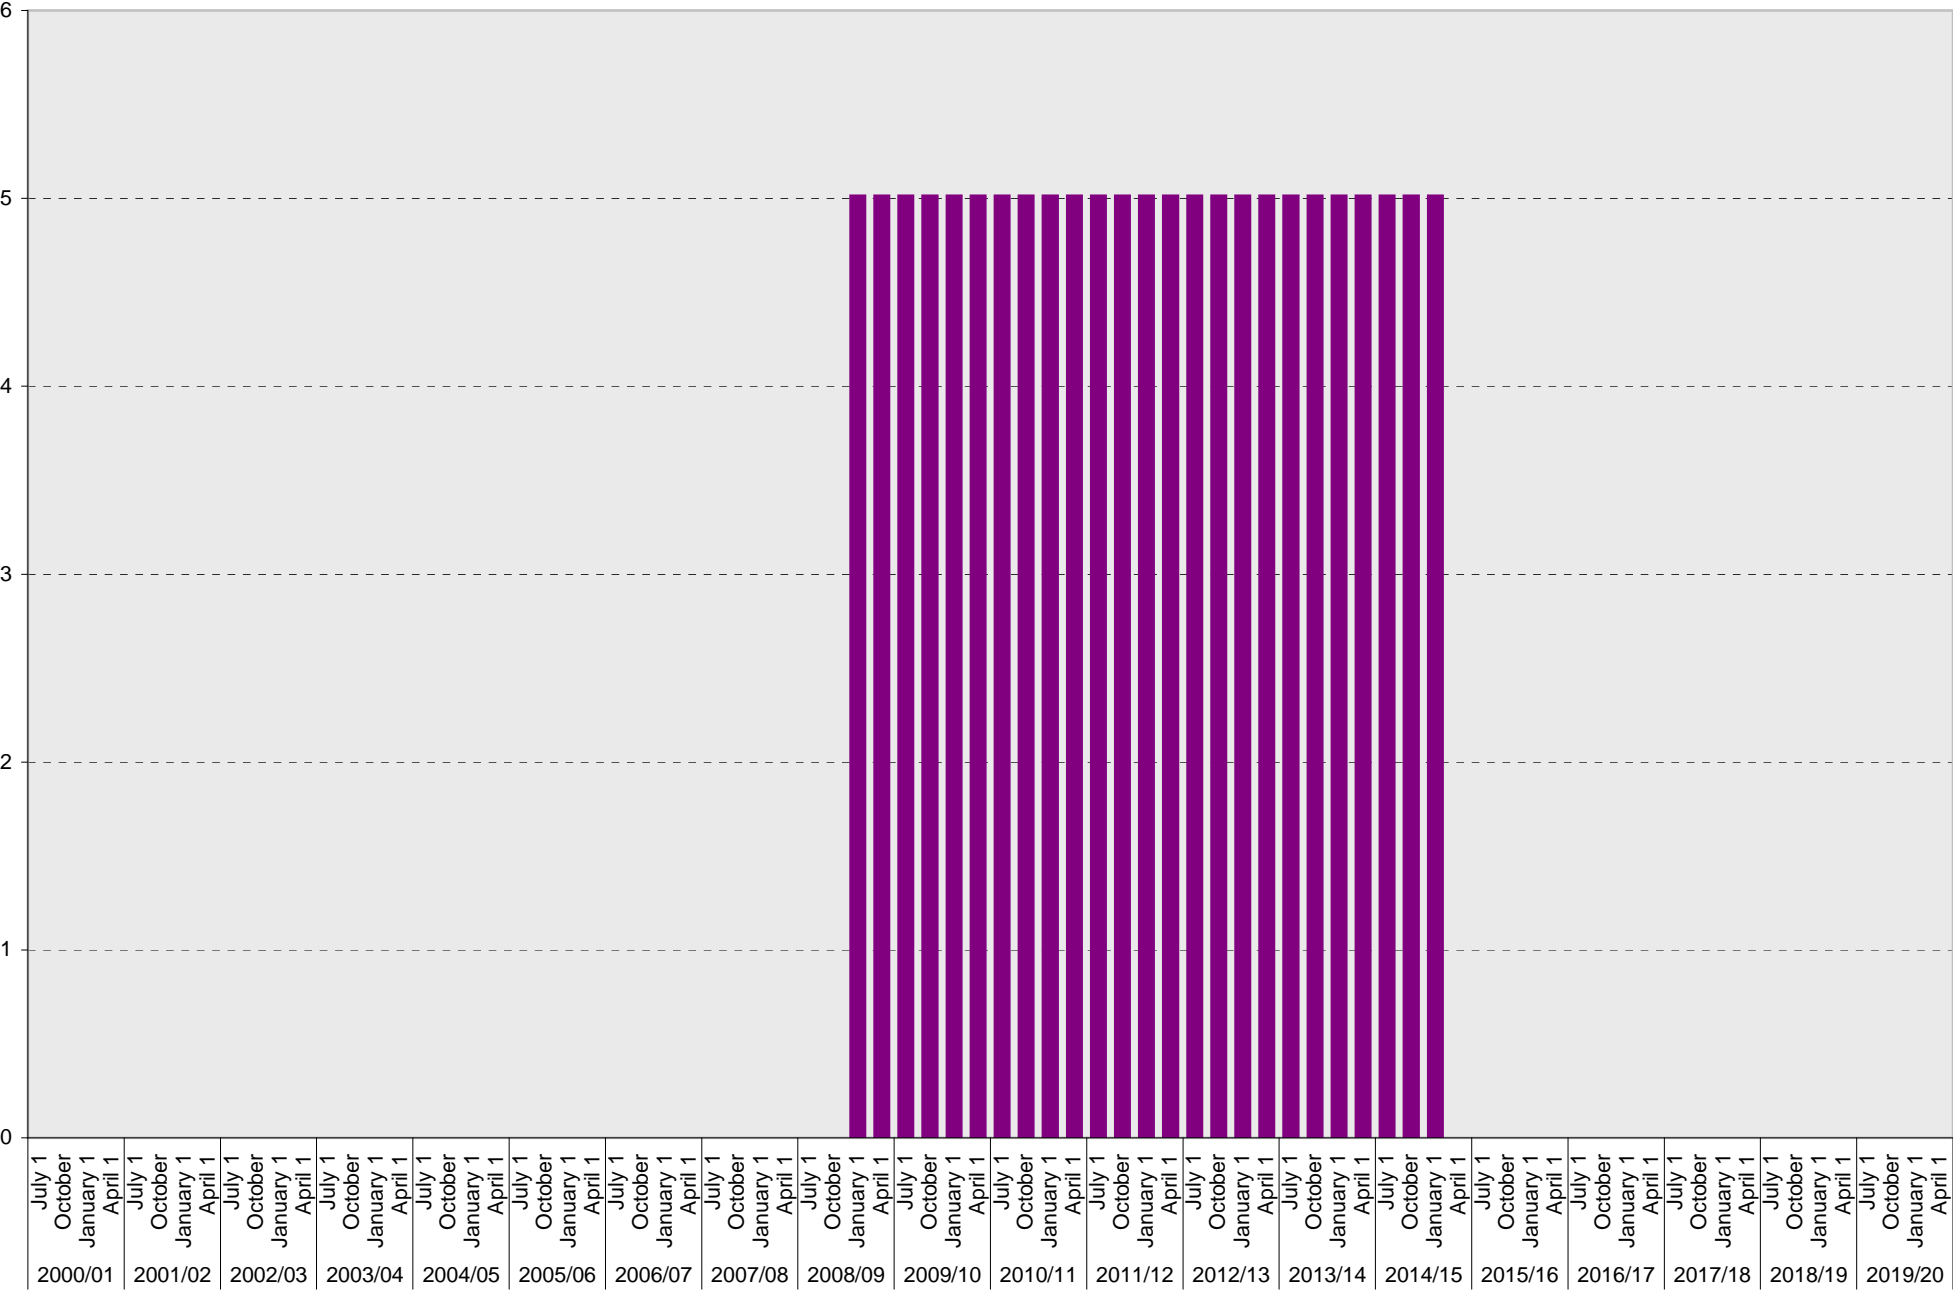

■ Allocated

University of California, San Diego Parking Space Inventory

Lot P405: Allocated: Housing and Dining Services Vehicle Parking Spaces

■ Allocated

University of California, San Diego Parking Space Inventory
Lot P405: Allocated: Total Parking Spaces