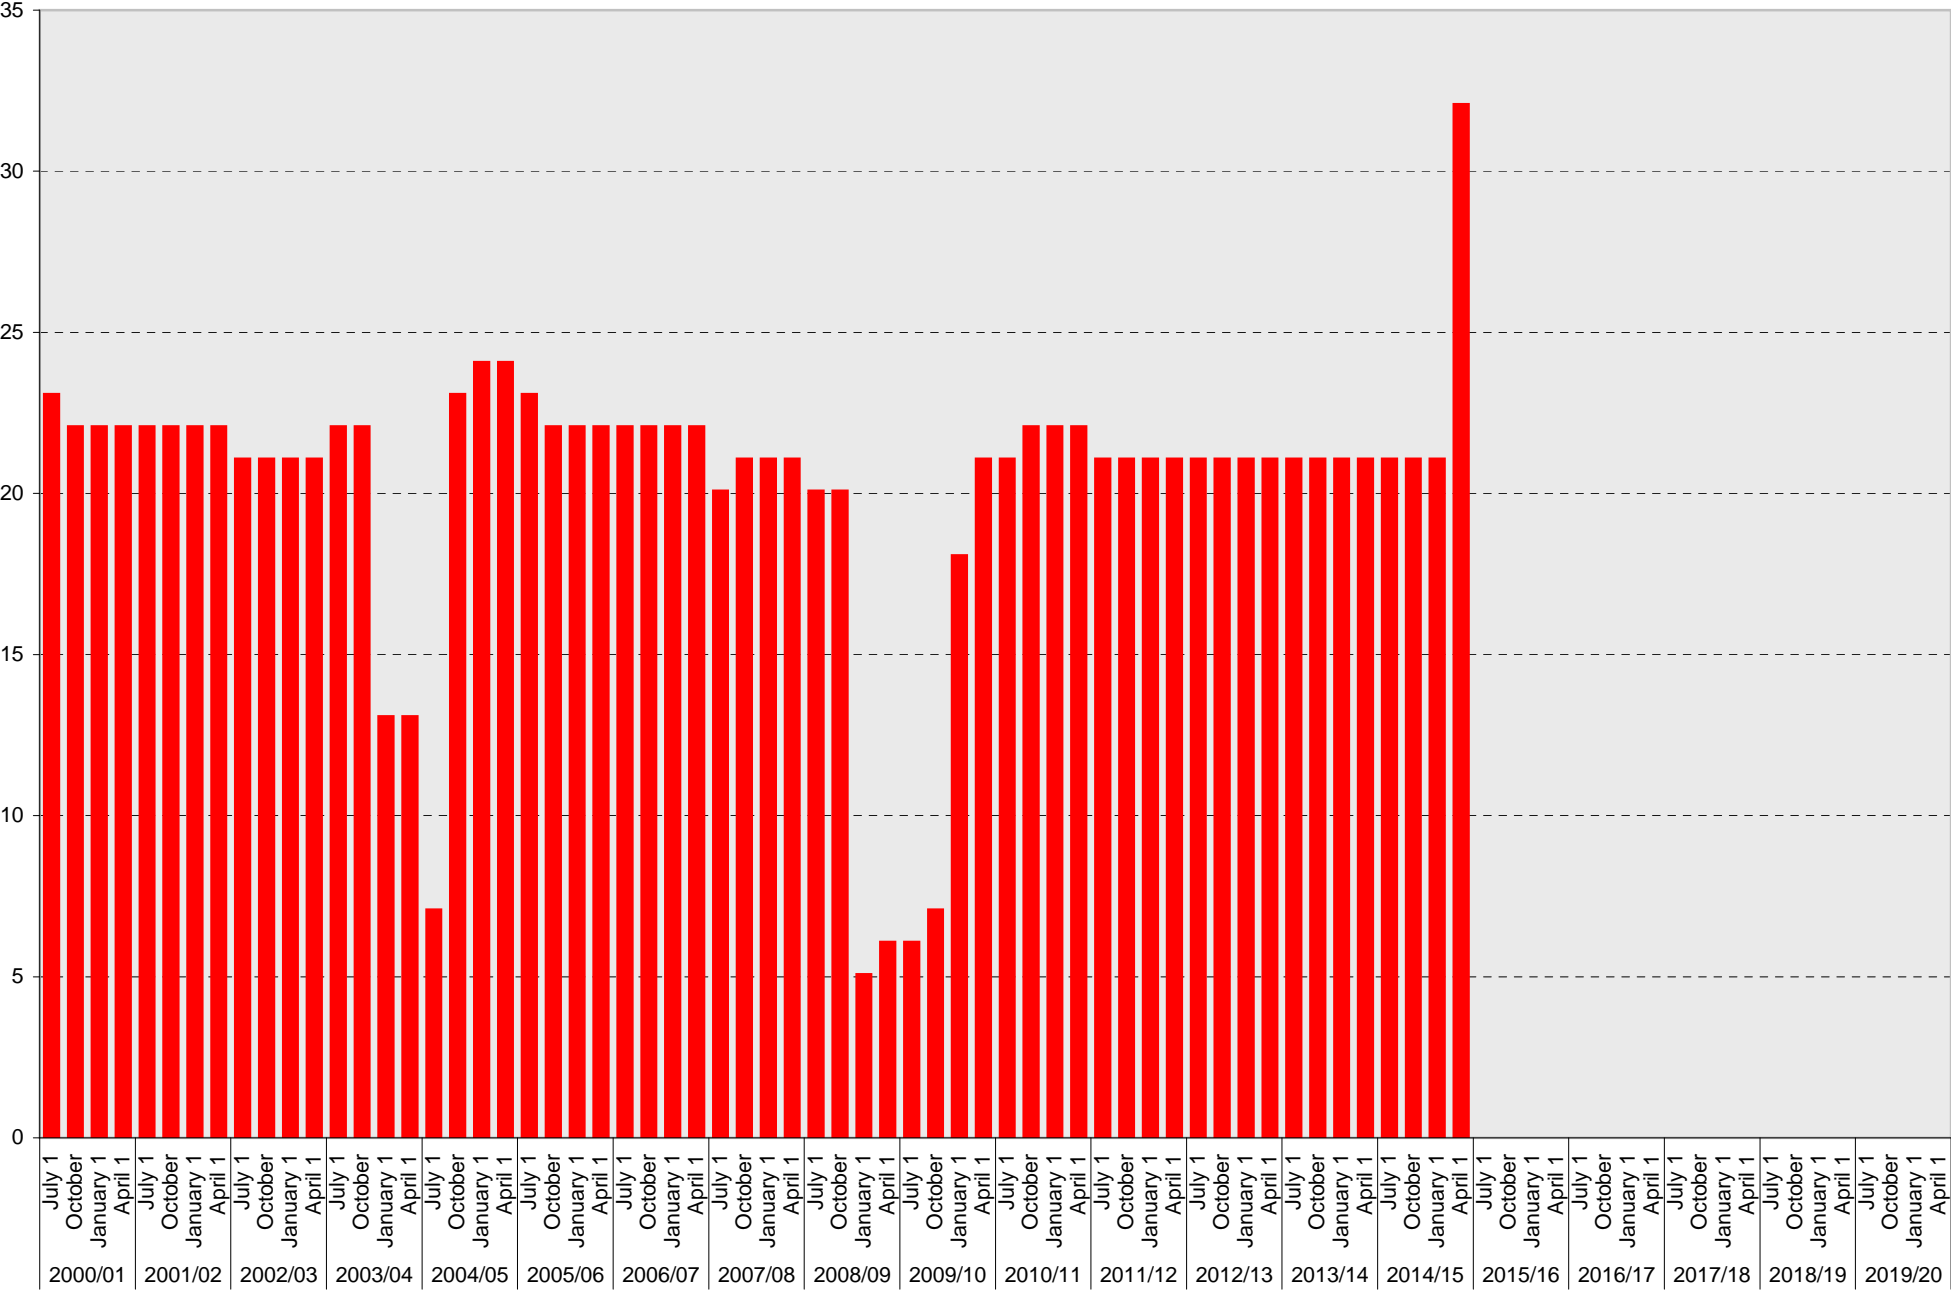

University of California, San Diego Parking Space Inventory

Lot P405: A Parking Spaces

■ A

University of California, San Diego Parking Space Inventory

Lot P405: B Parking Spaces

University of California, San Diego Parking Space Inventory

Lot P405: Reserved Parking Spaces

University of California, San Diego Parking Space Inventory
Lot P405: Allocated: Bookstore Parking Spaces

■ Allocated

University of California, San Diego Parking Space Inventory
 Lot P405: Allocated: Catering Vehicle Parking Spaces

Date		Visitor Parking Spaces			
		Meter	Pay and Display	Pay by Space	Pay upon Exit
2010/11	July 1				
	October 1				
	January 1				
	April 1				
2011/12	July 1				
	October 1				
	January 1				
	April 1				
2012/13	July 1				
	October 1				
	January 1				
	April 1				
2013/14	July 1				
	October 1				
	January 1				
	April 1				
2014/15	July 1				
	October 1				
	January 1				
	April 1				
2015/16	July 1				
	October 1				
	January 1				
	April 1				
2016/17	July 1				
	October 1				
	January 1				
	April 1				
2017/18	July 1				
	October 1				
	January 1				
	April 1				
2018/19	July 1				
	October 1				
	January 1				
	April 1				
2019/20	July 1				
	October 1				
	January 1				
	April 1				