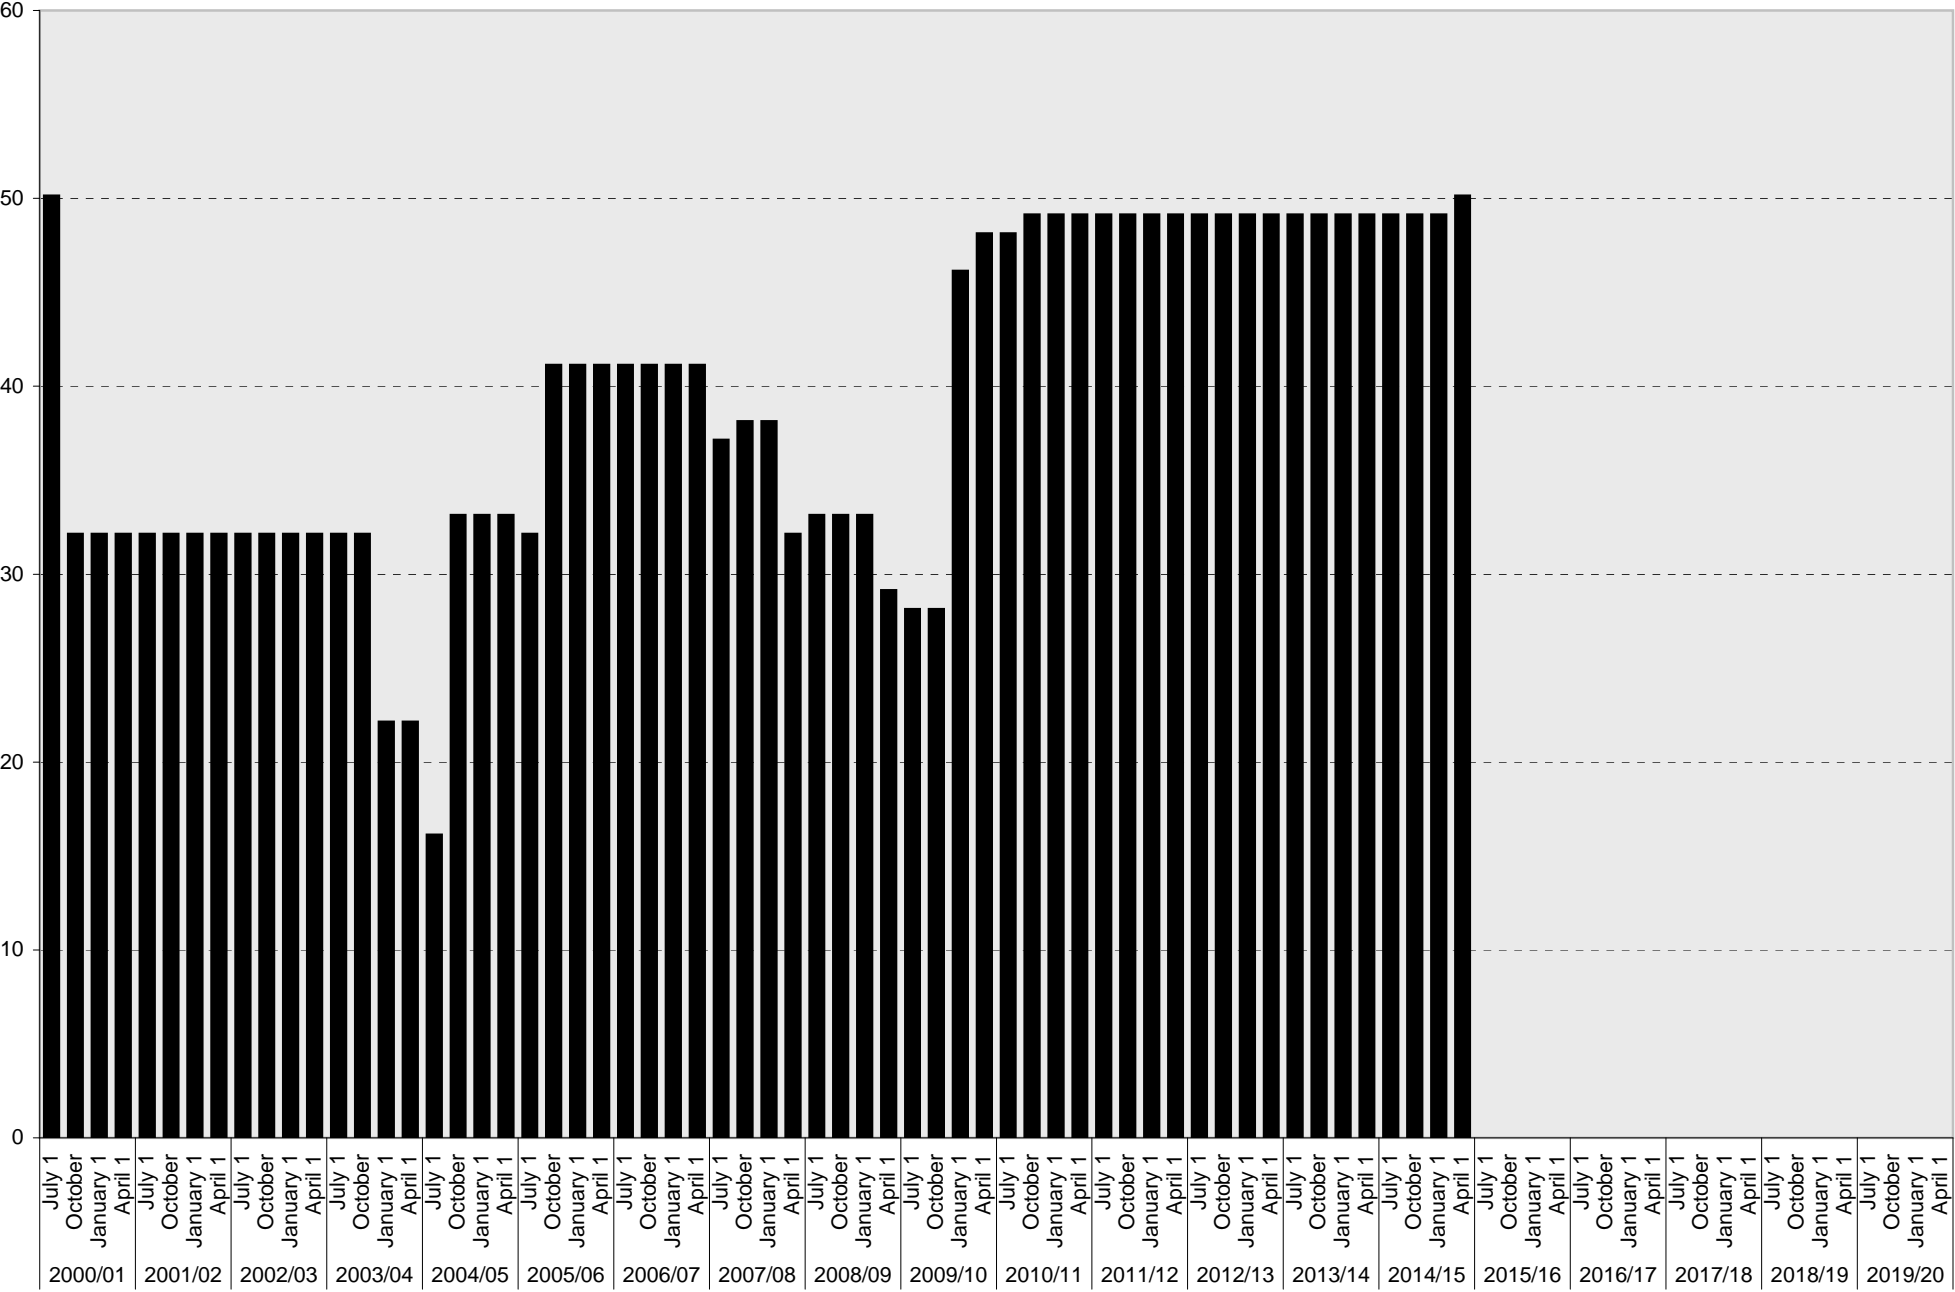

University of California, San Diego Parking Space Inventory

Lot P405: Total Parking Spaces

■ Total