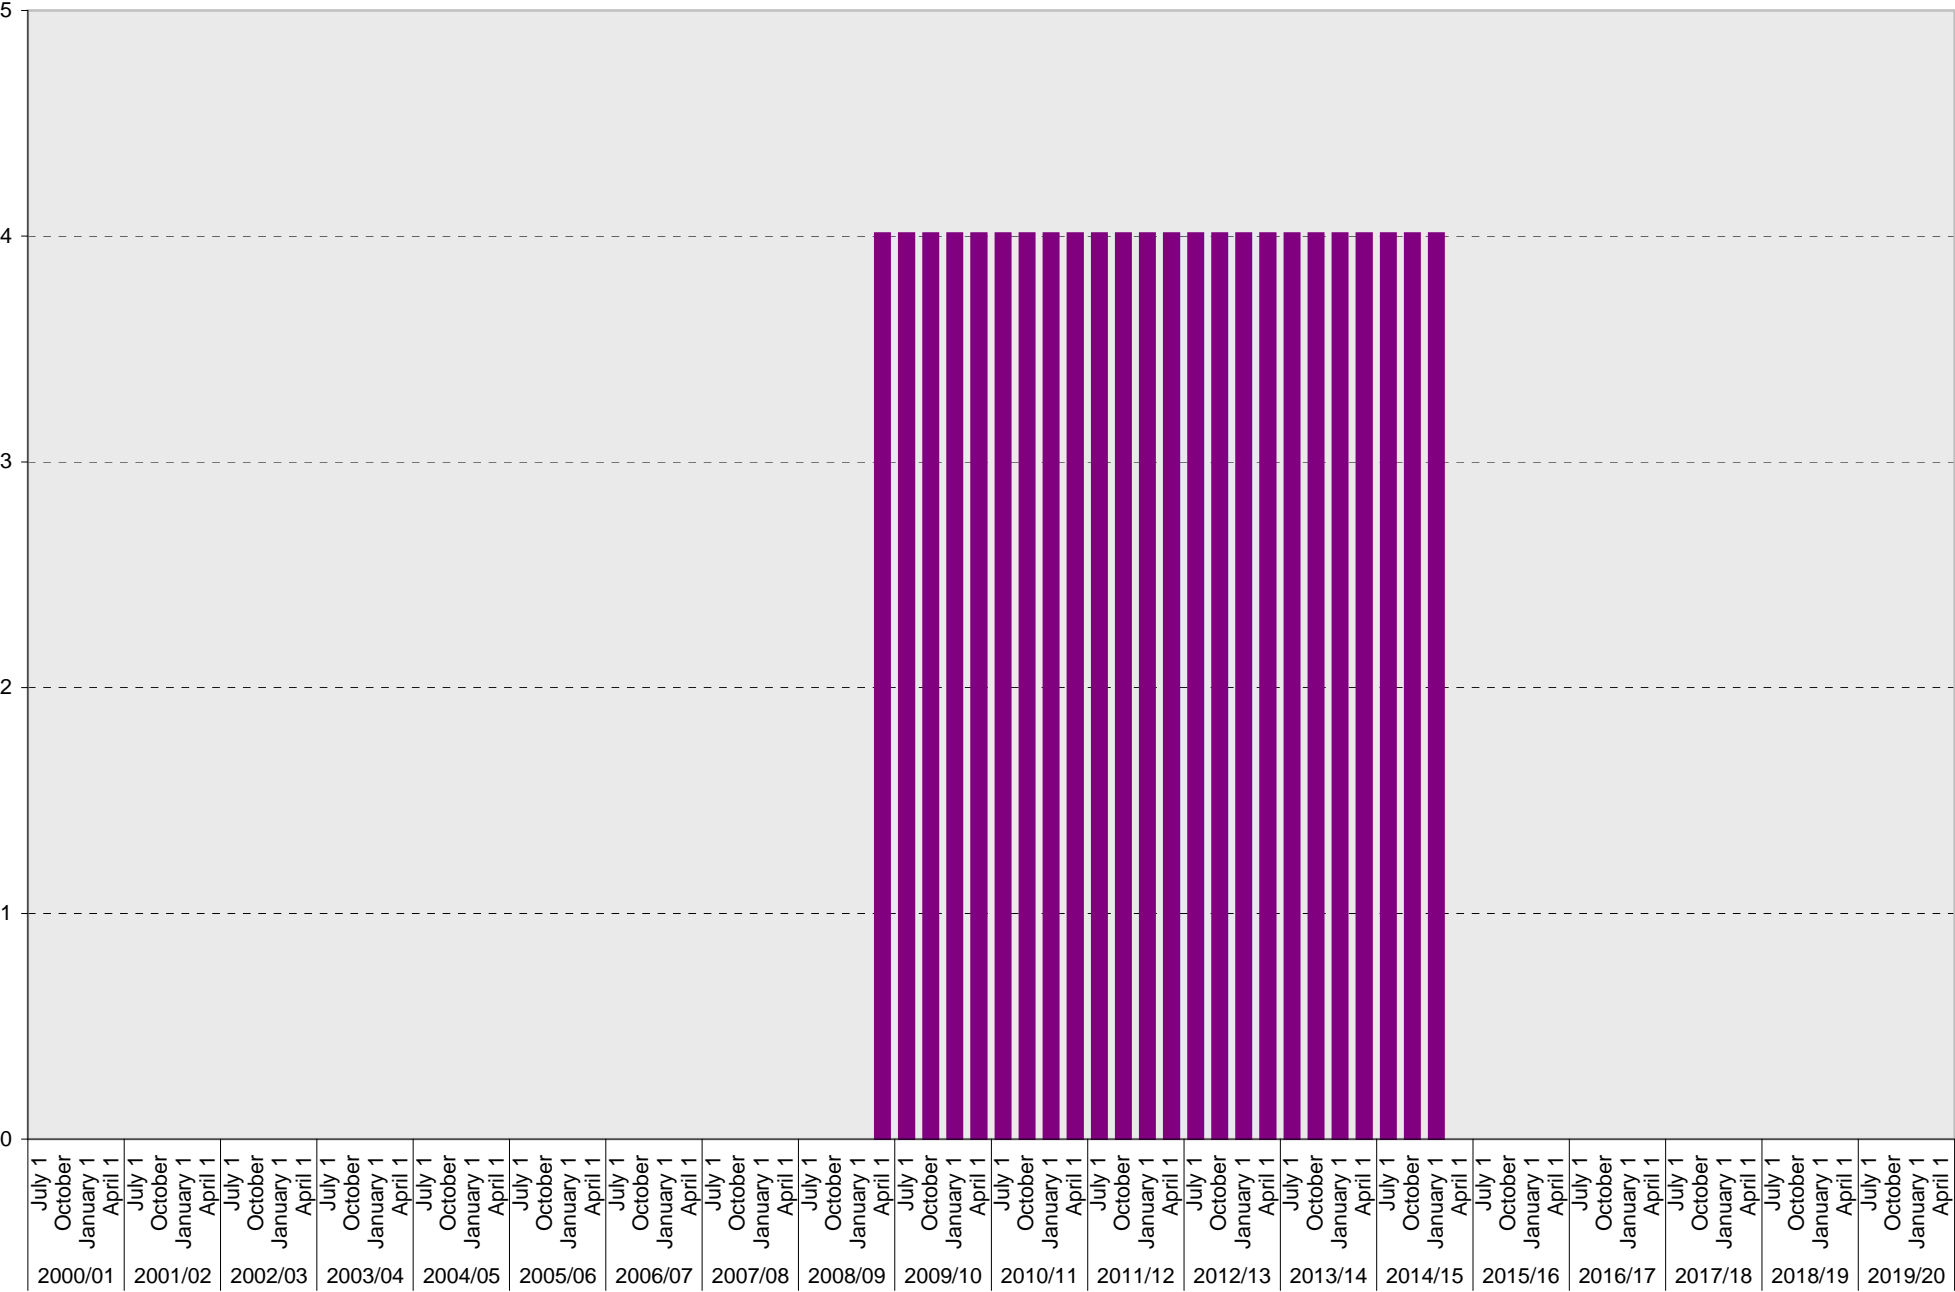

Lot P405: Reserved Parking Spaces

University of California, San Diego Parking Space Inventory
Lot P405: Allocated: Bookstore Parking Spaces

■ Allocated

University of California, San Diego Parking Space Inventory
 Lot P405: Allocated: Catering Vehicle Parking Spaces