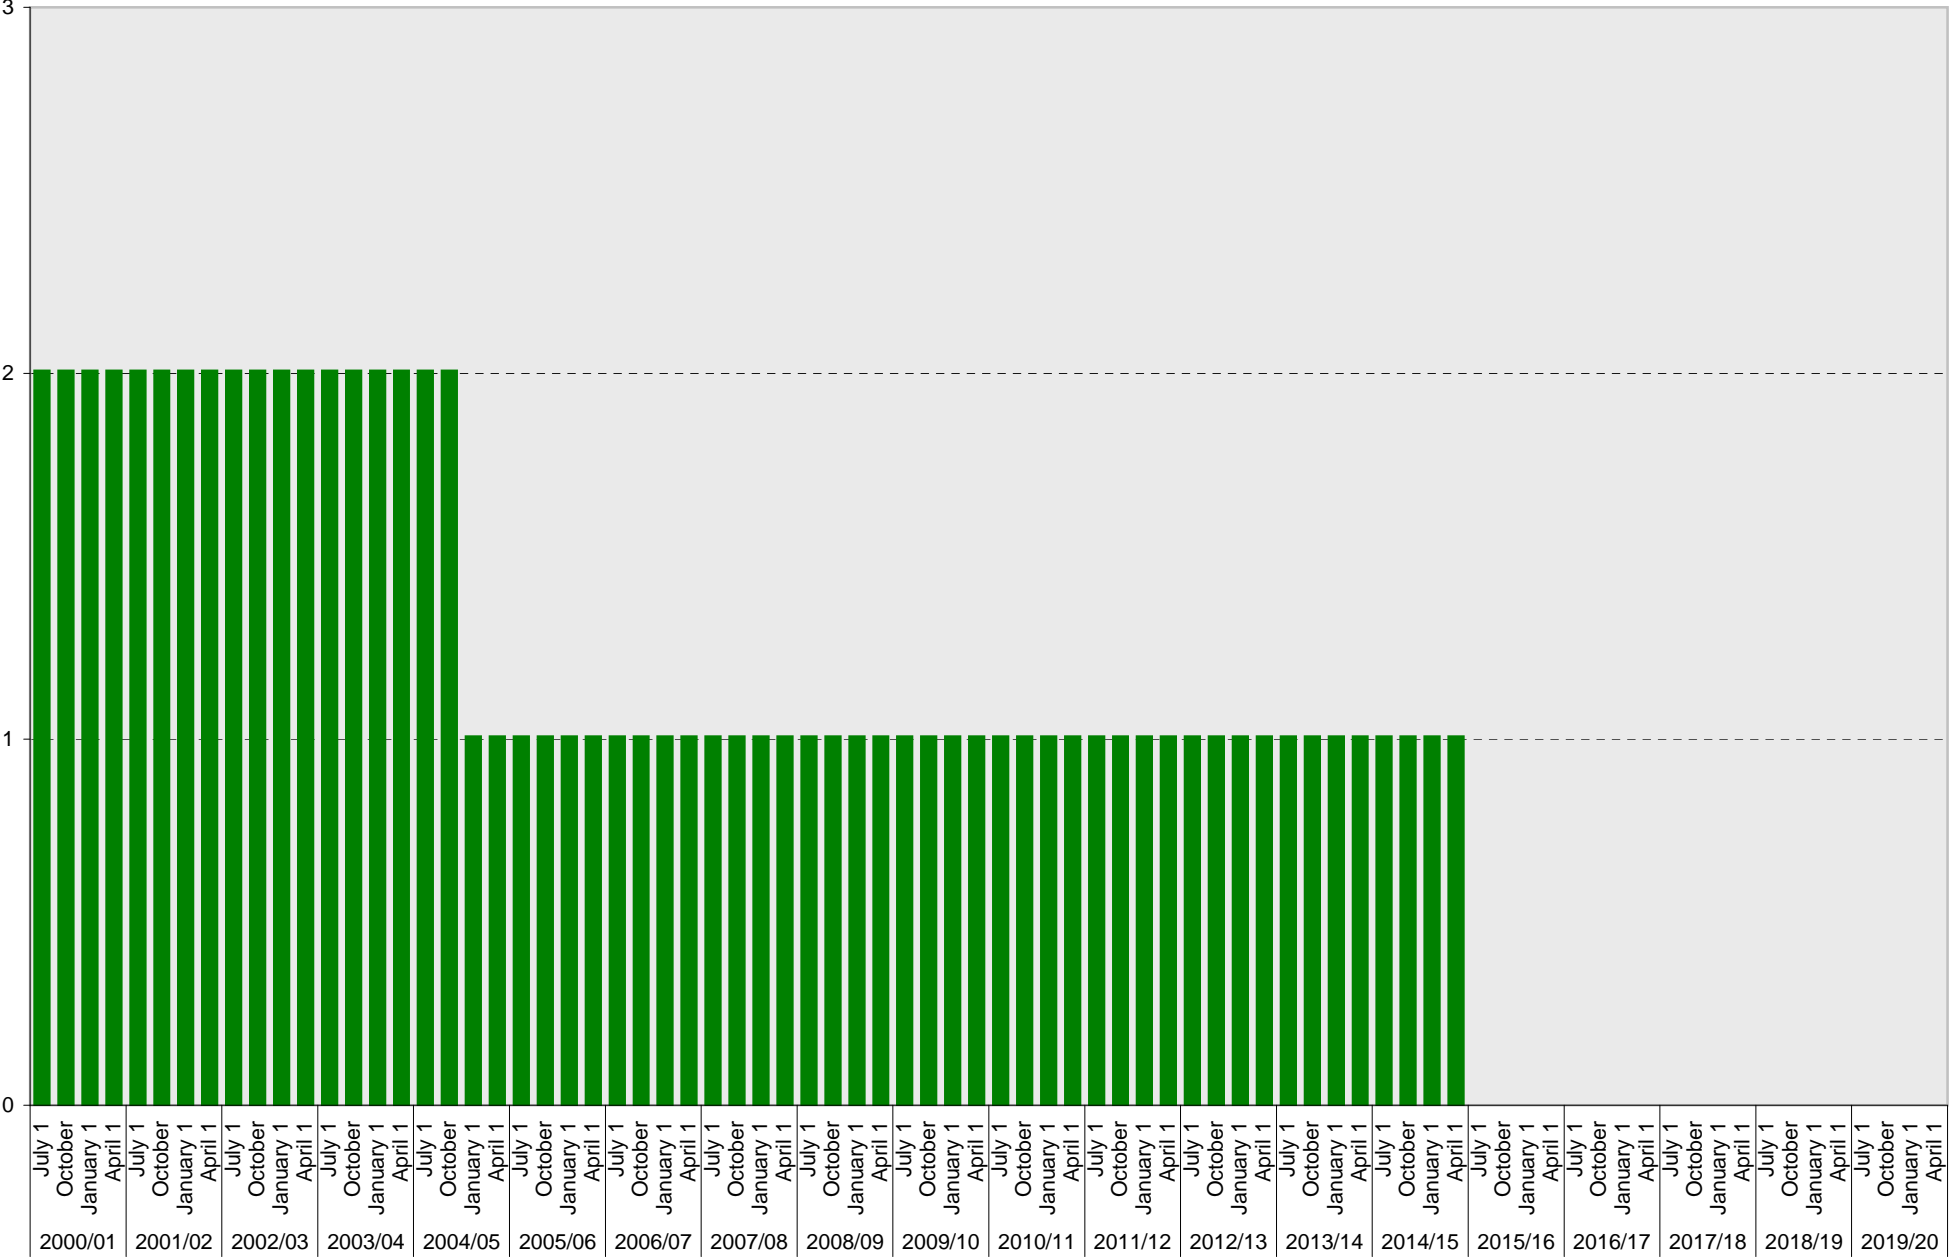

University of California, San Diego Parking Space Inventory  
Lot P404: B Parking Spaces

■ B