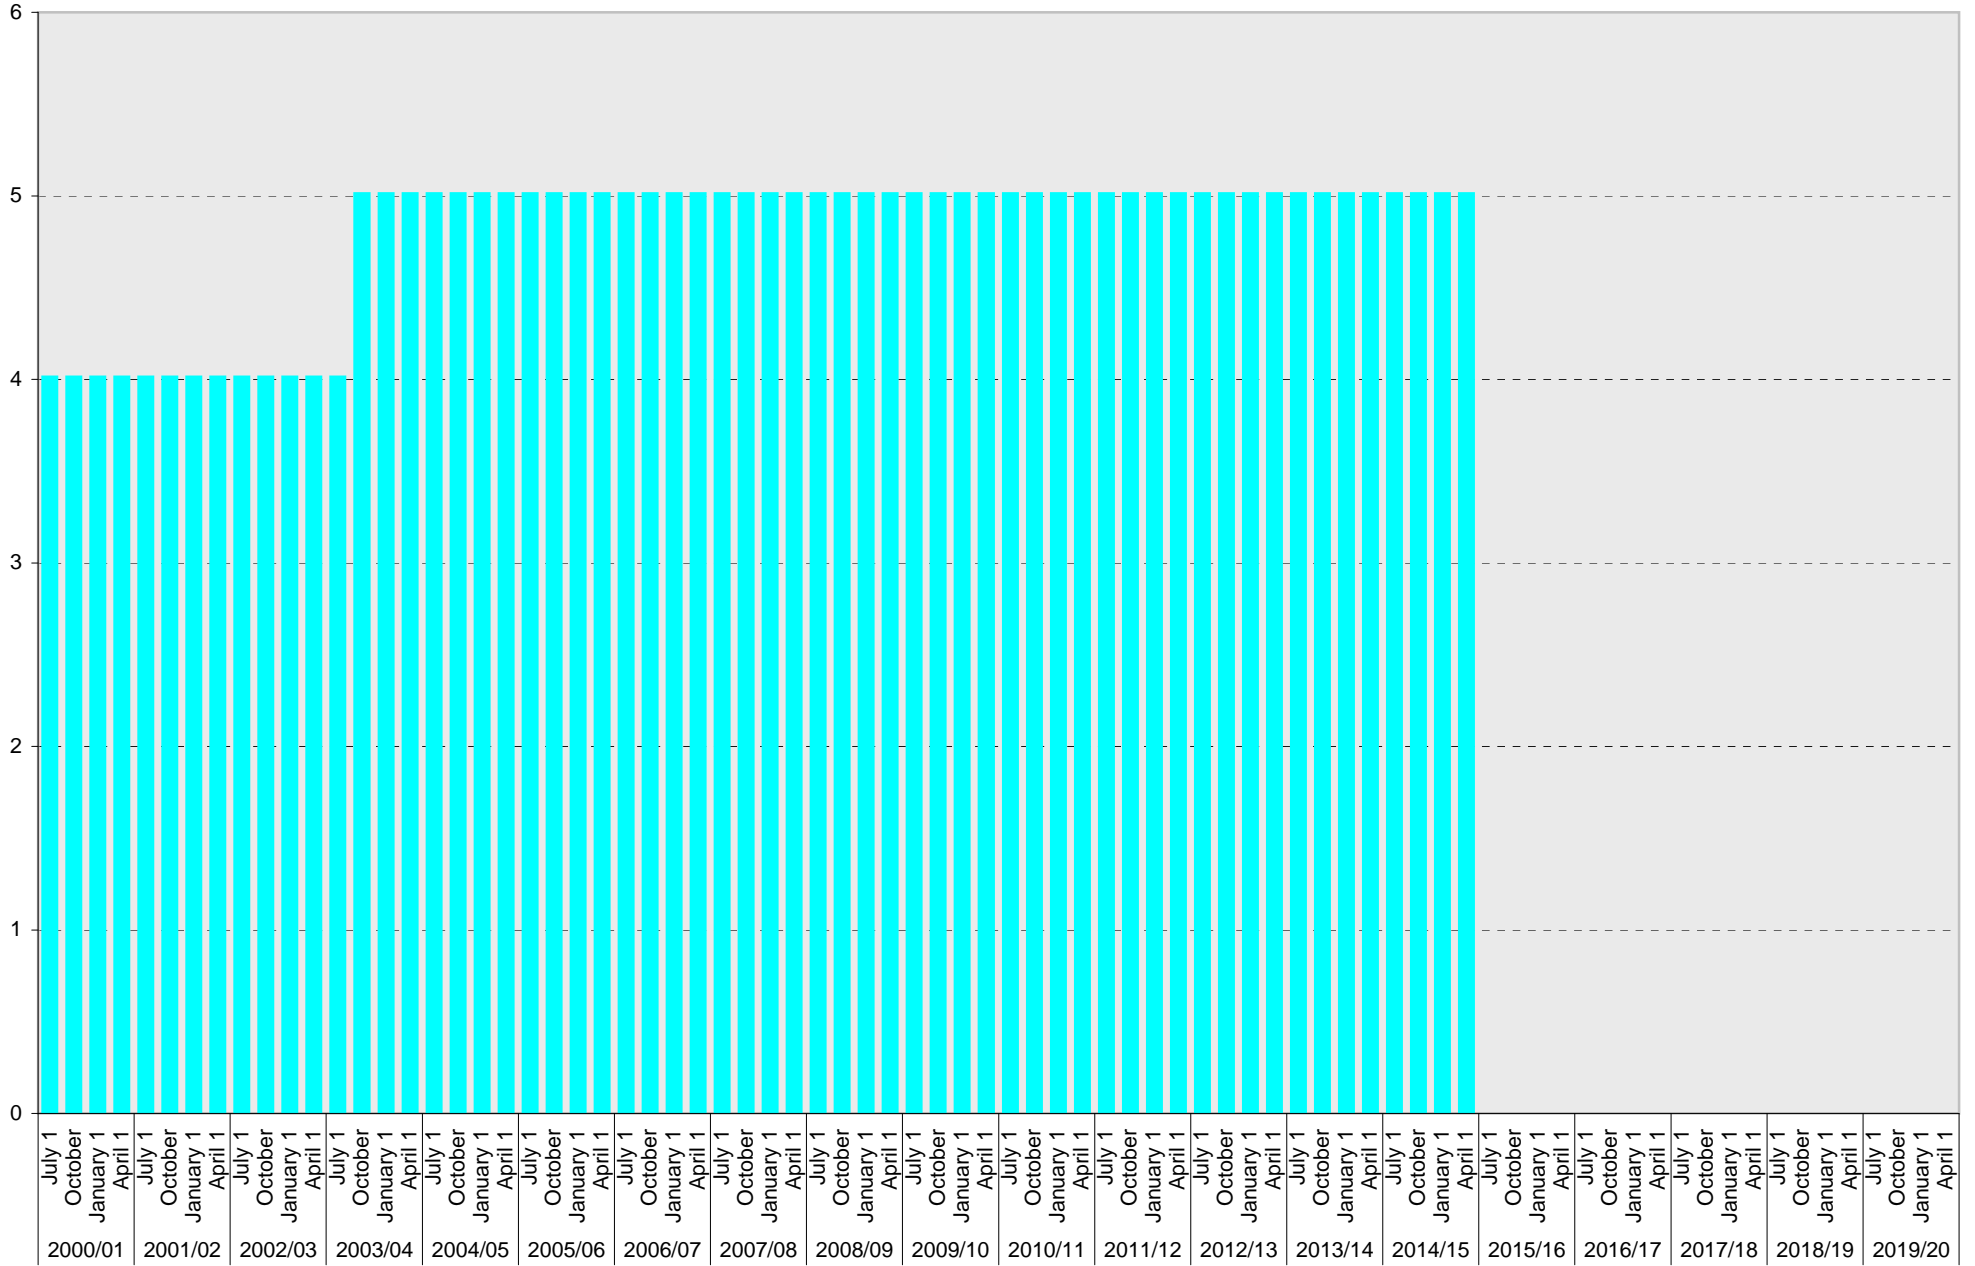

University of California, San Diego Parking Space Inventory

Lot P404: Loading Parking Spaces

■ Loading