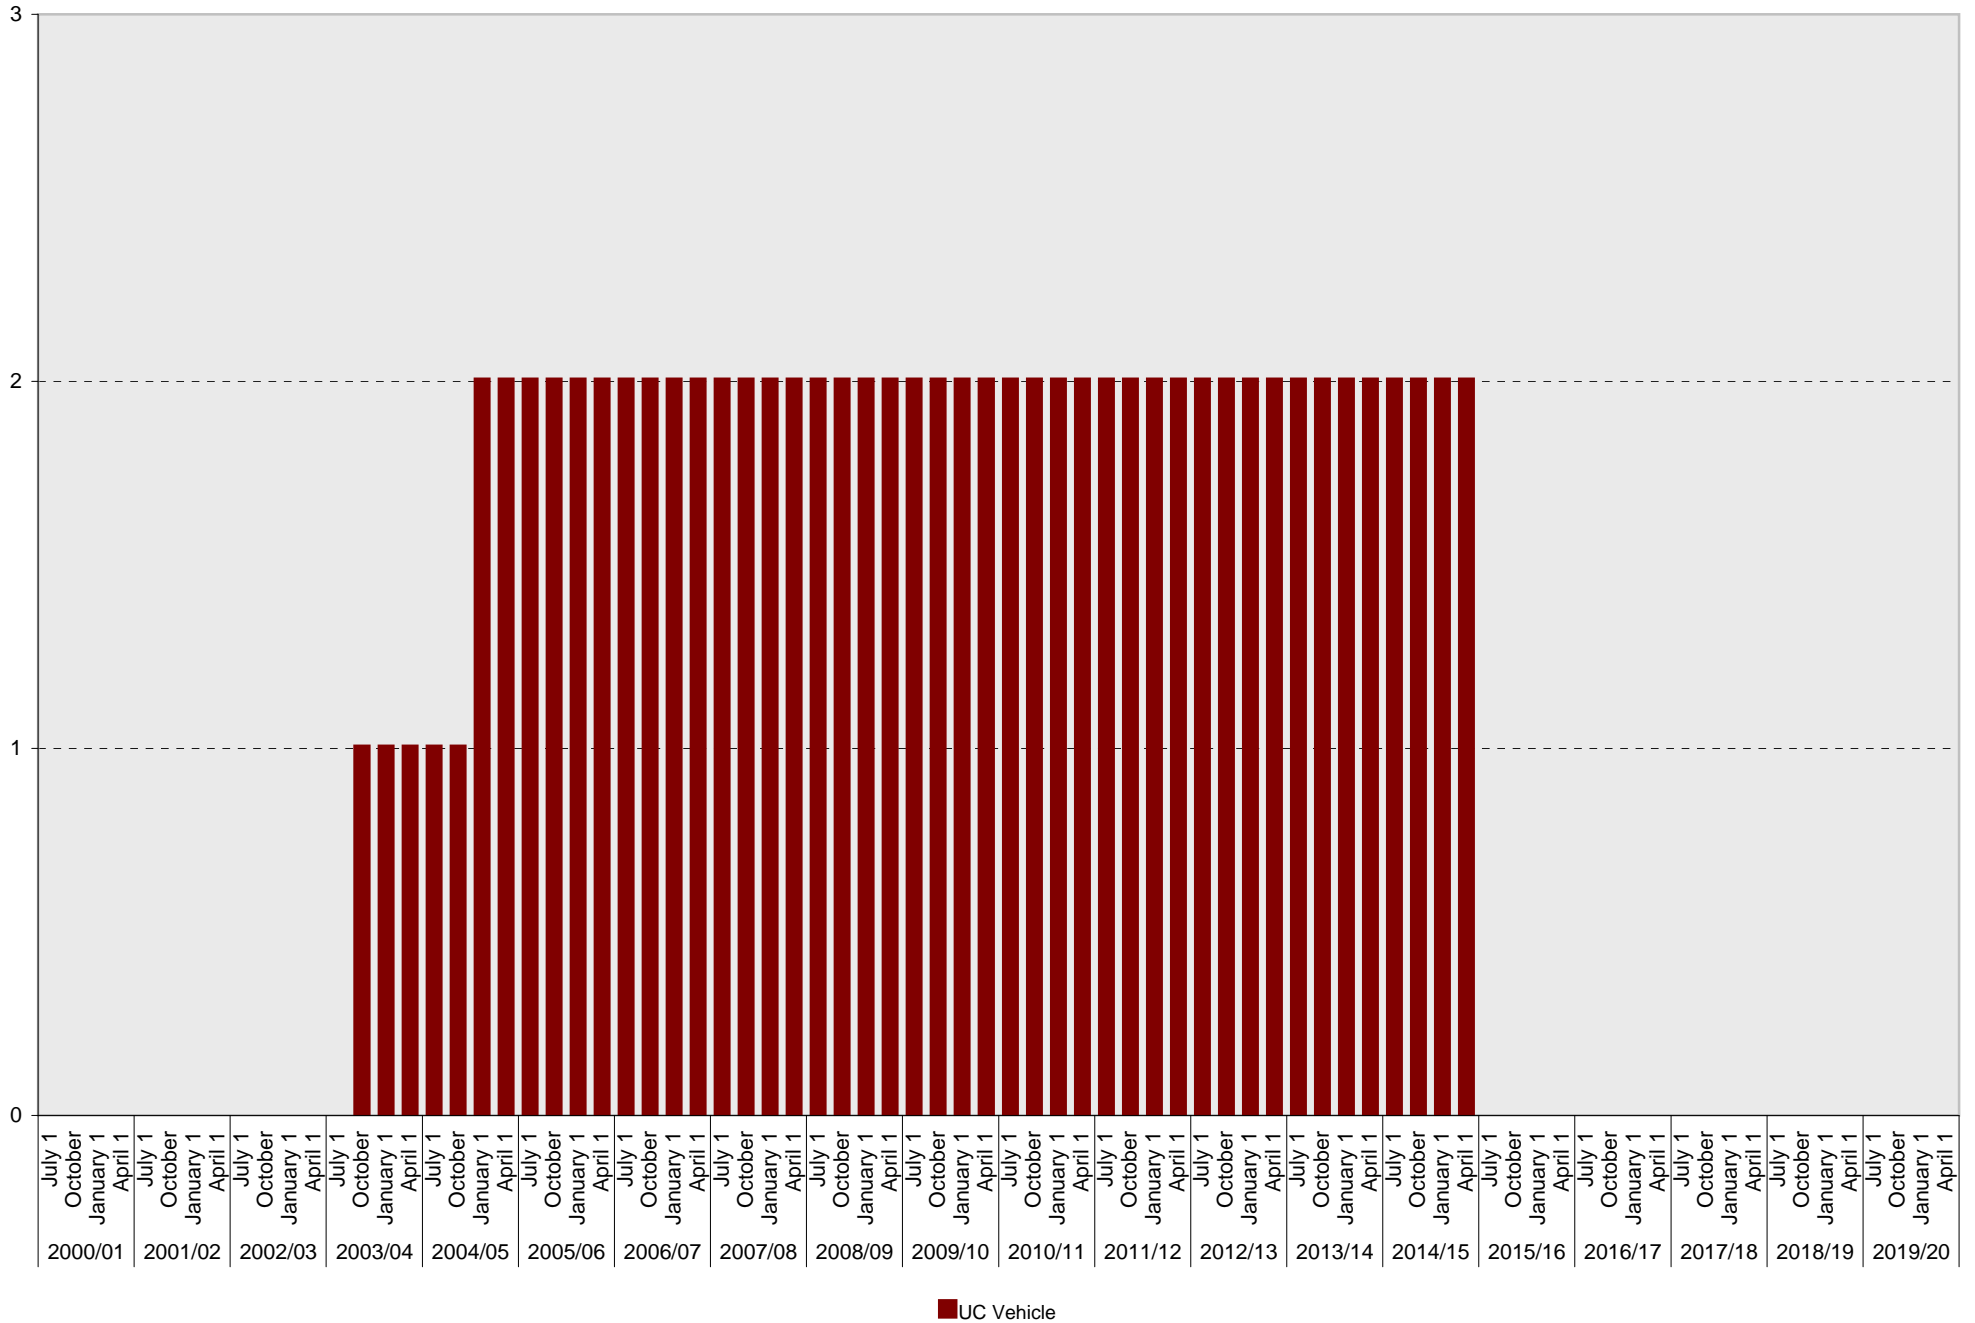

University of California, San Diego Parking Space Inventory

Lot P404: UC Vehicle Parking Spaces