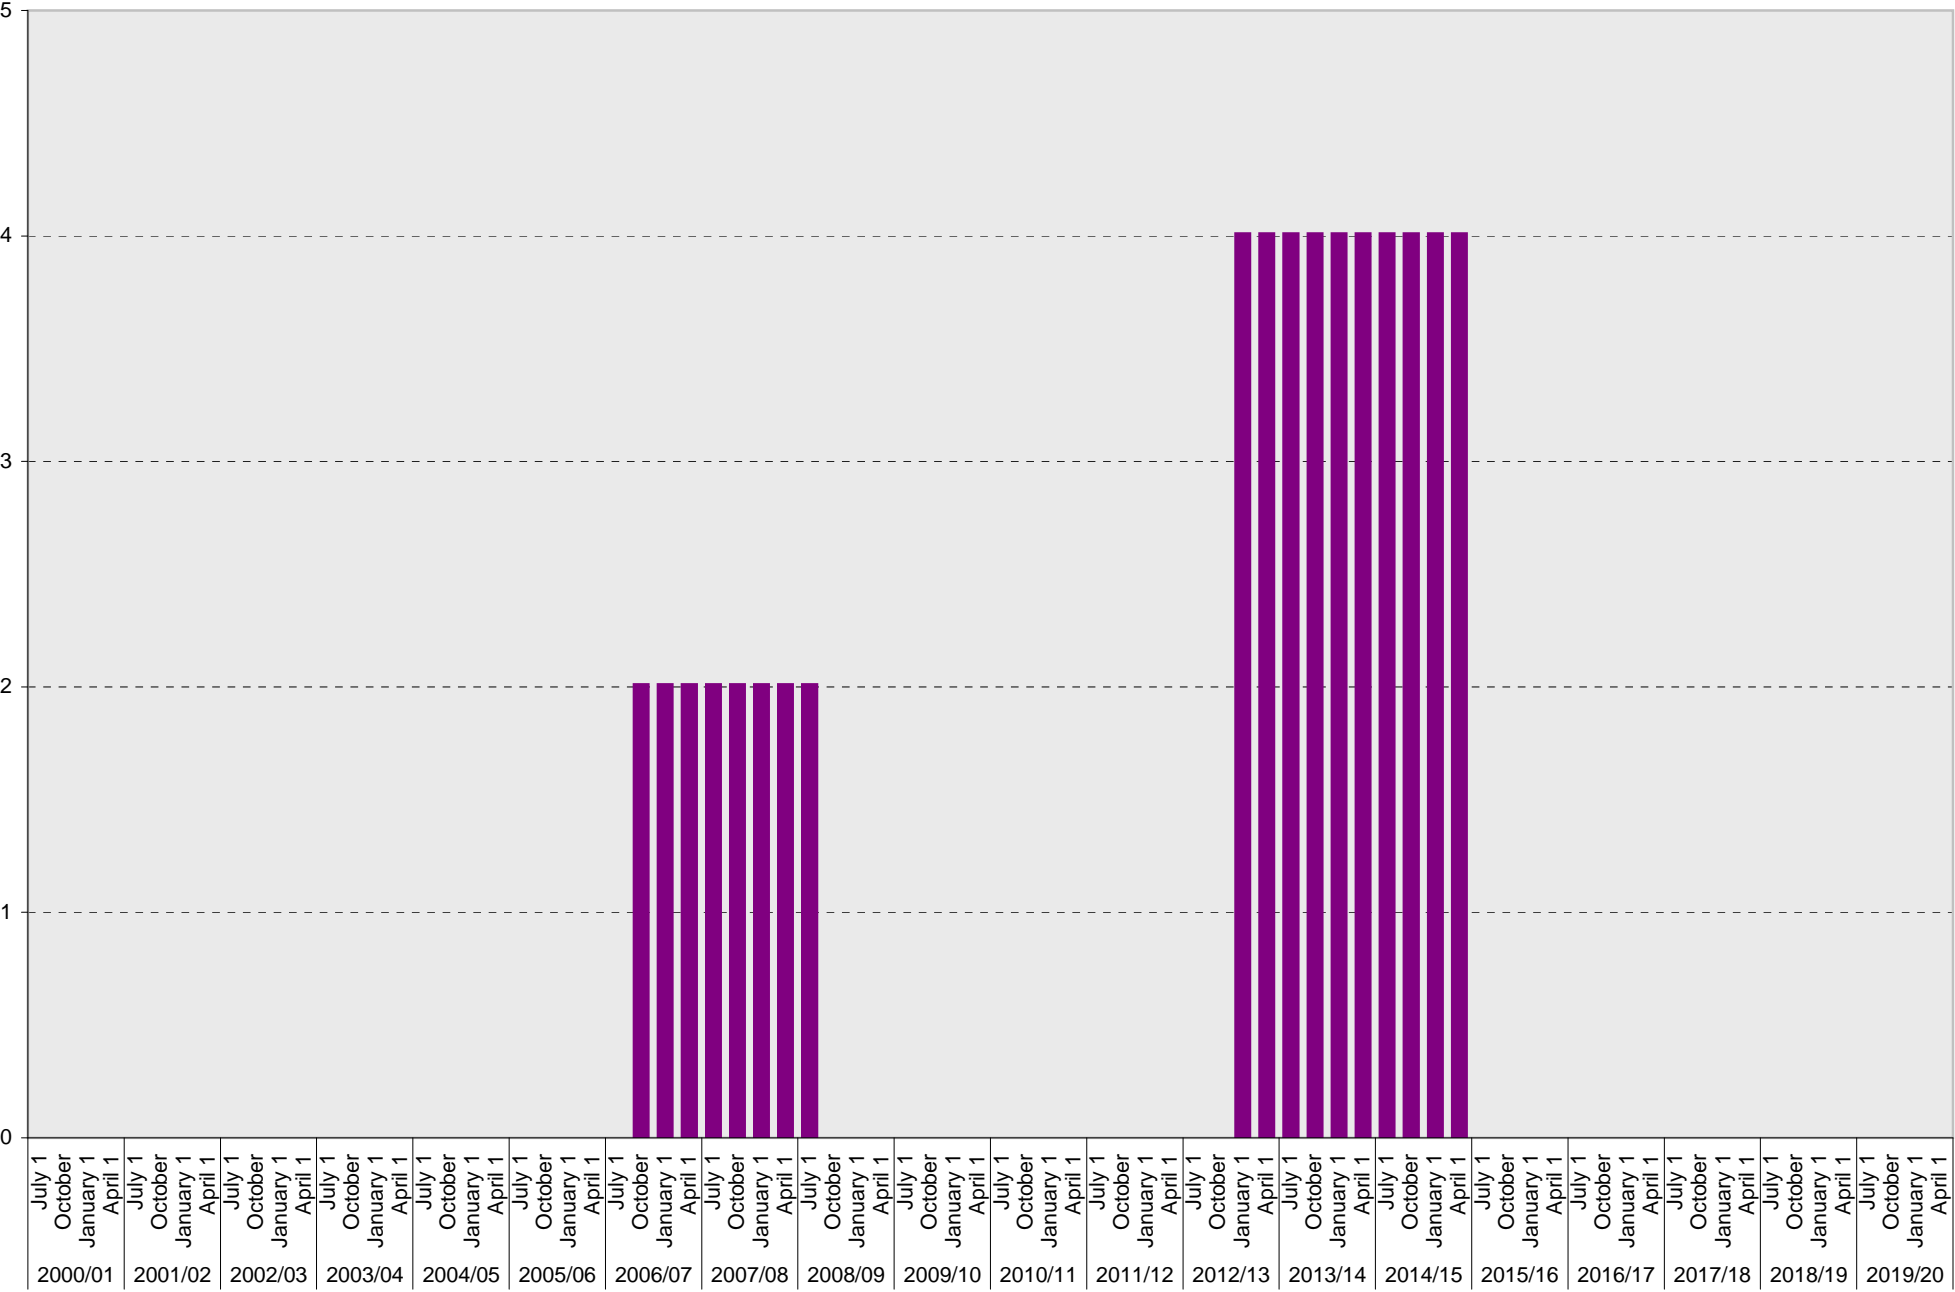

University of California, San Diego Parking Space Inventory
Lot P403: Allocated: Total Parking Spaces

■ Allocated: Total