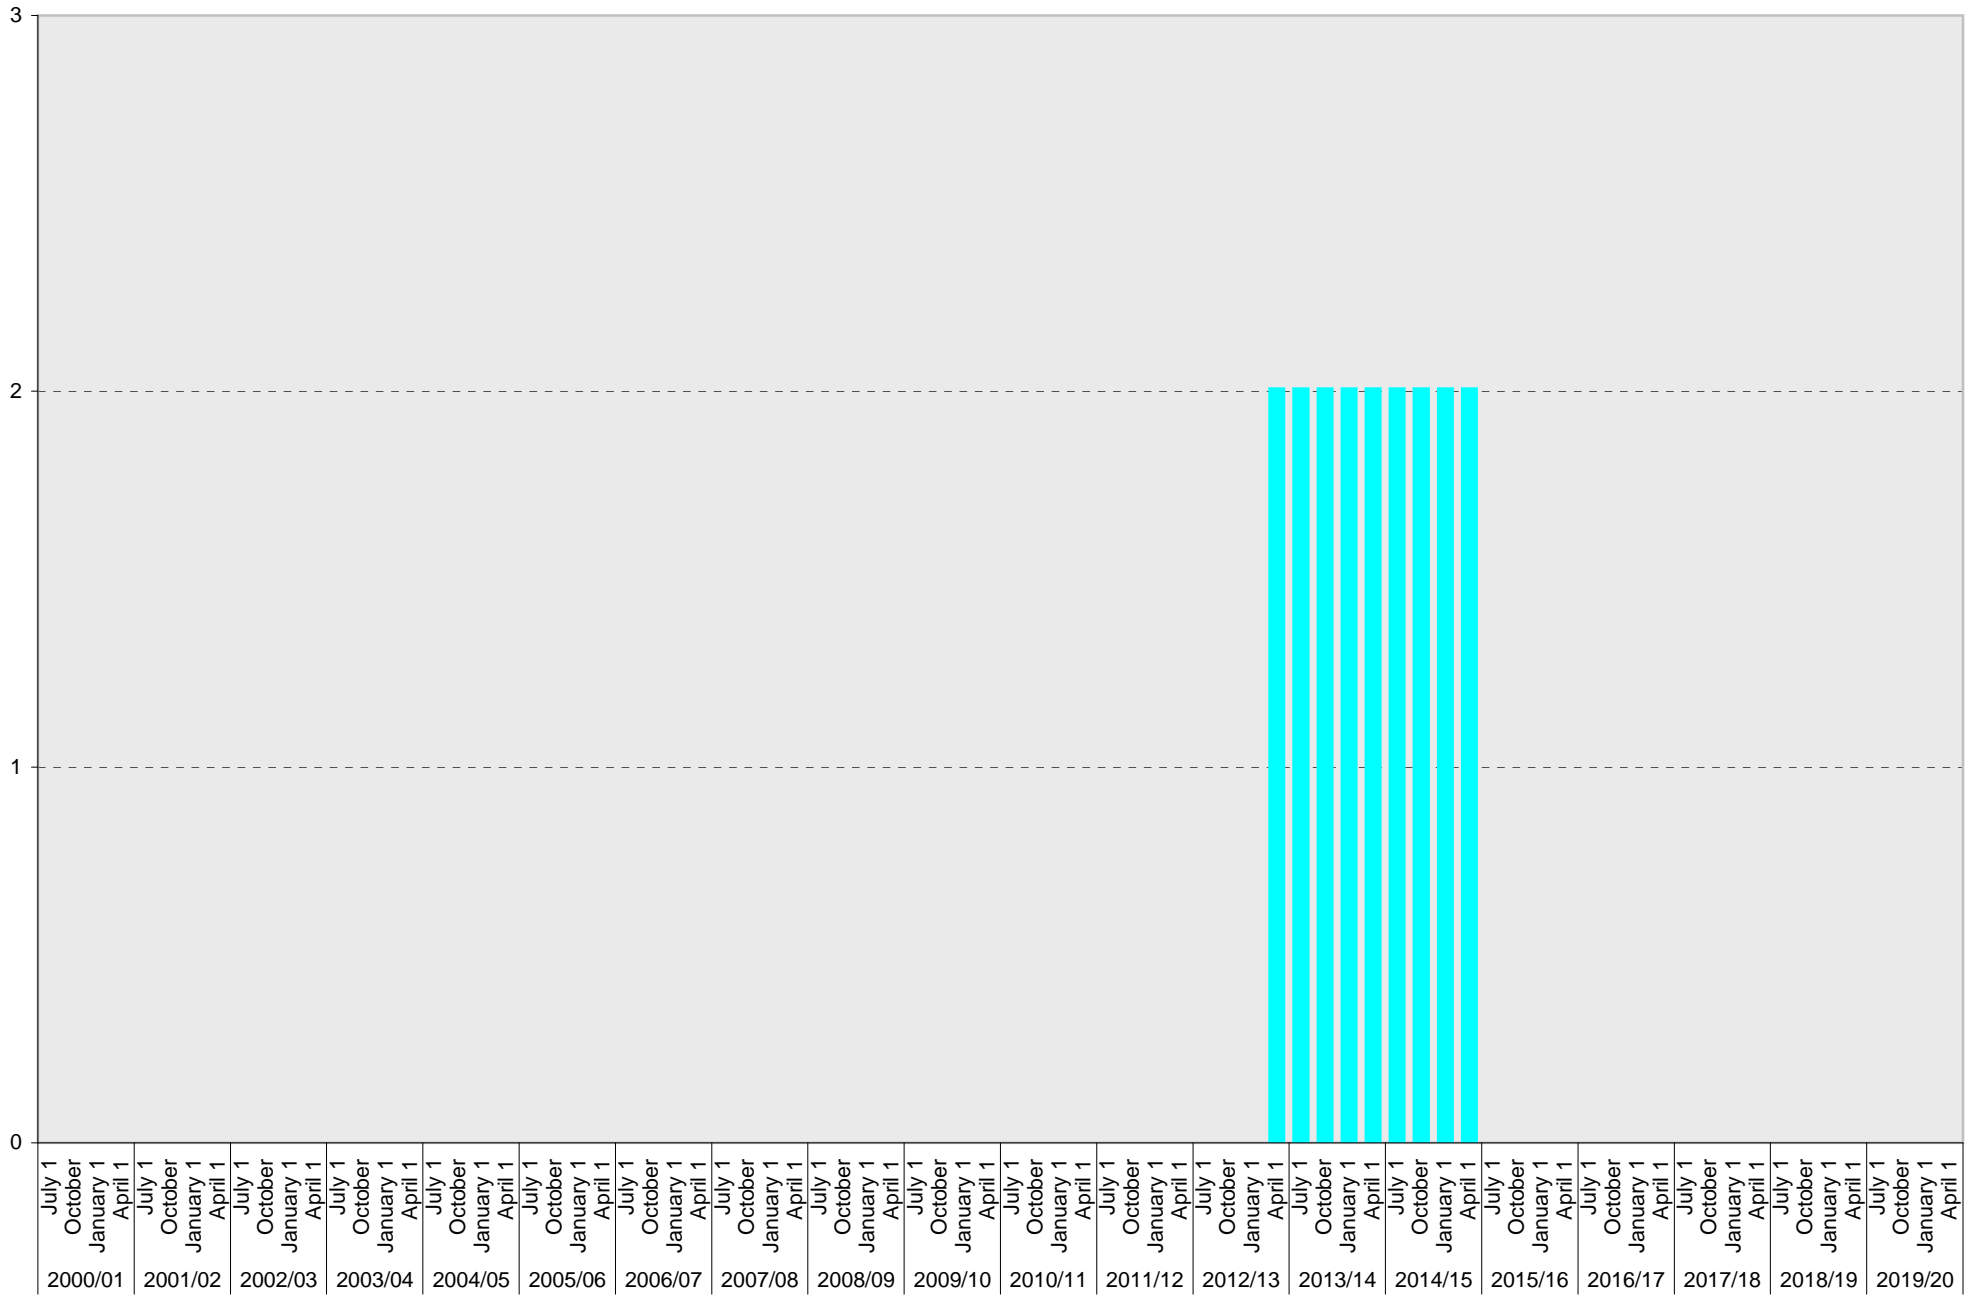

University of California, San Diego Parking Space Inventory

Lot P403: Loading Parking Spaces

■ Loading