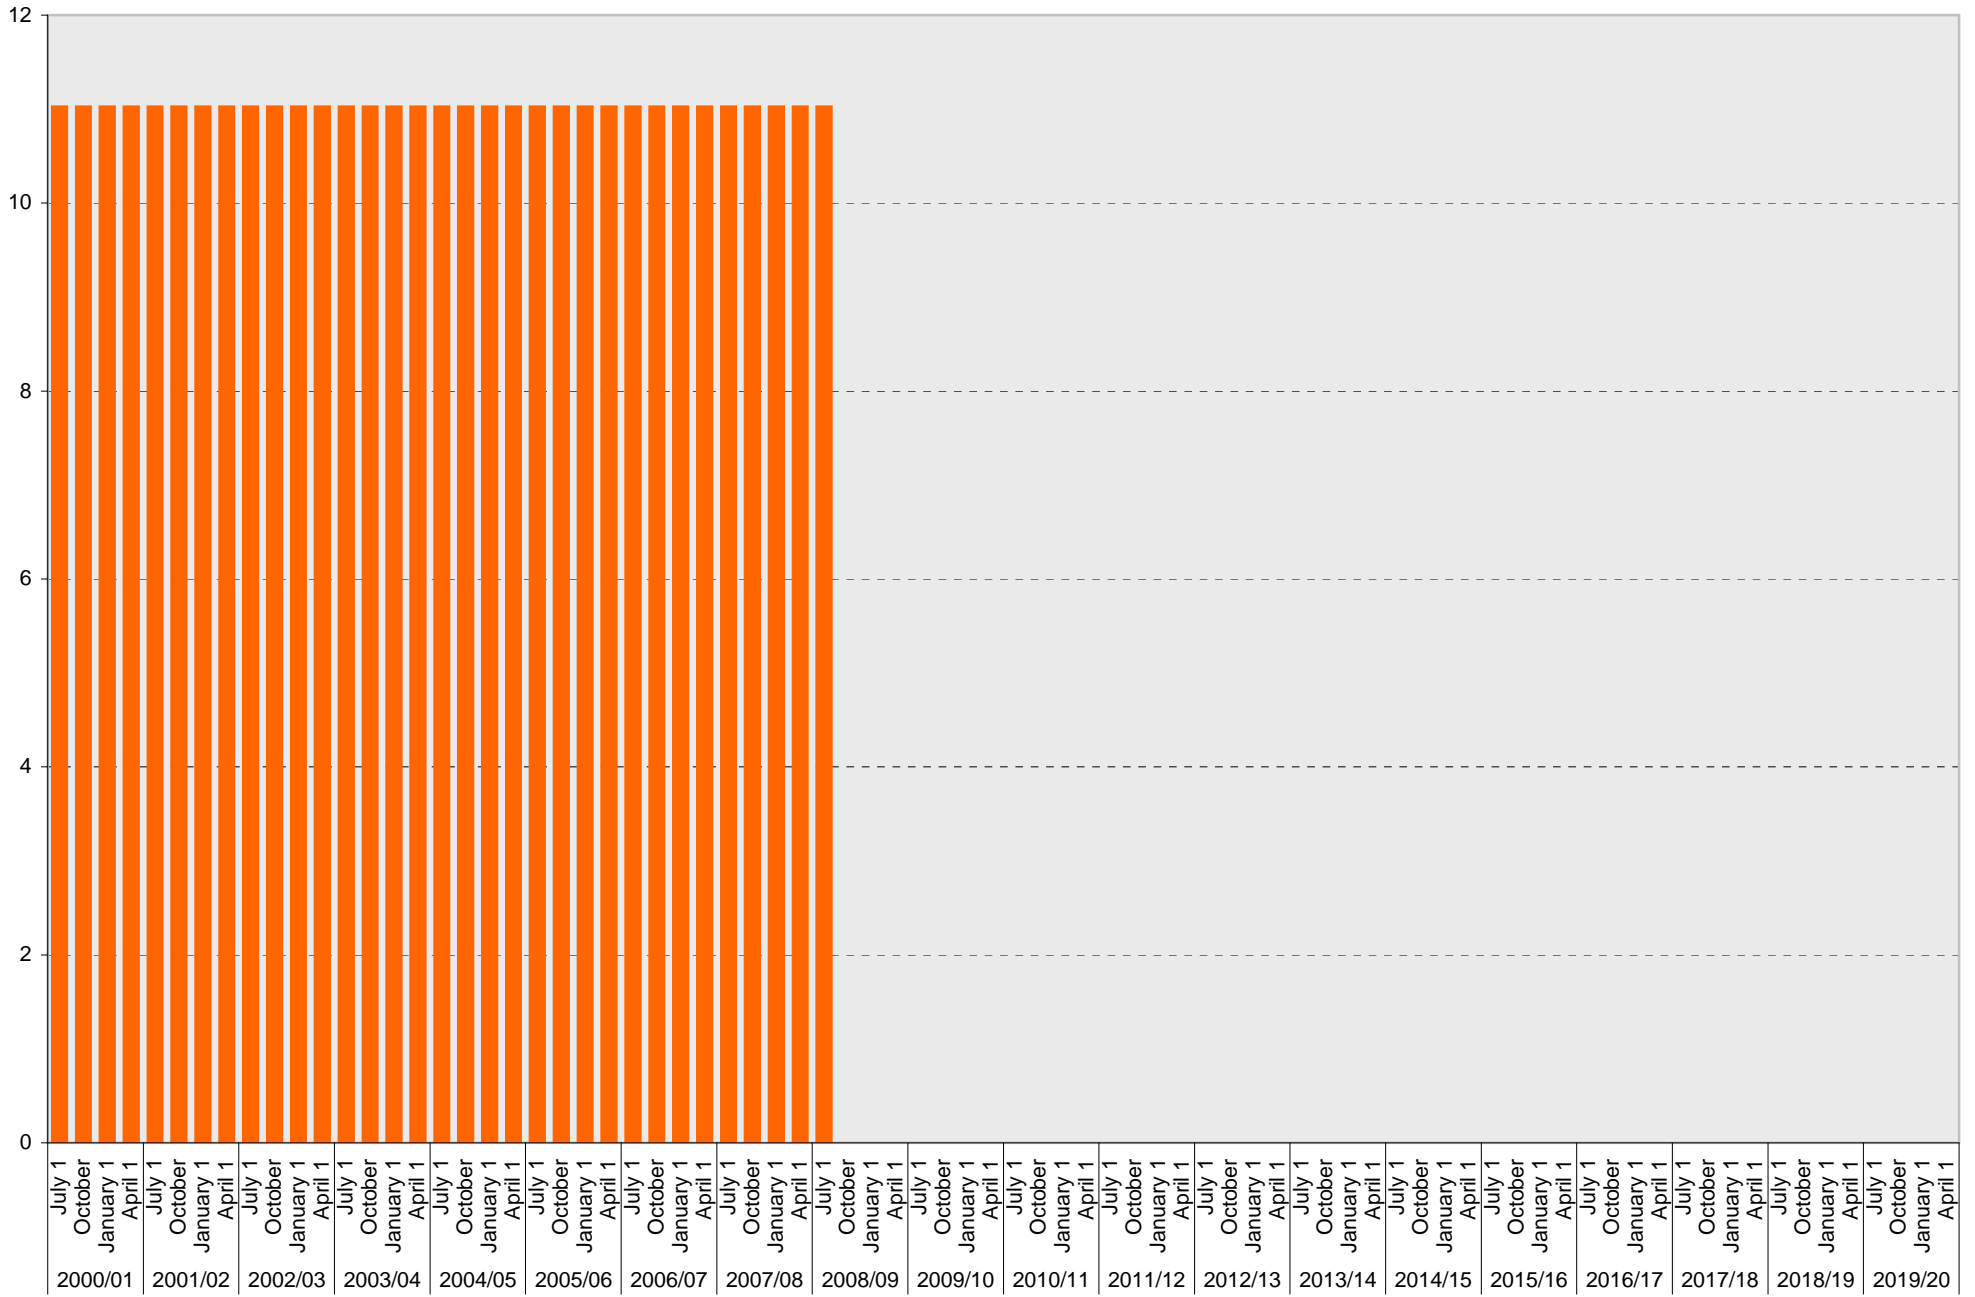

University of California, San Diego Parking Space Inventory

Lot P403: A Parking Spaces

■ A

University of California, San Diego Parking Space Inventory

Lot P403: B Parking Spaces

■ B

University of California, San Diego Parking Space Inventory

Lot P403: Visitor: Meter Parking Spaces

Visitor: Meter

University of California, San Diego Parking Space Inventory

Lot P403: Visitor: Total Parking Spaces

University of California, San Diego Parking Space Inventory