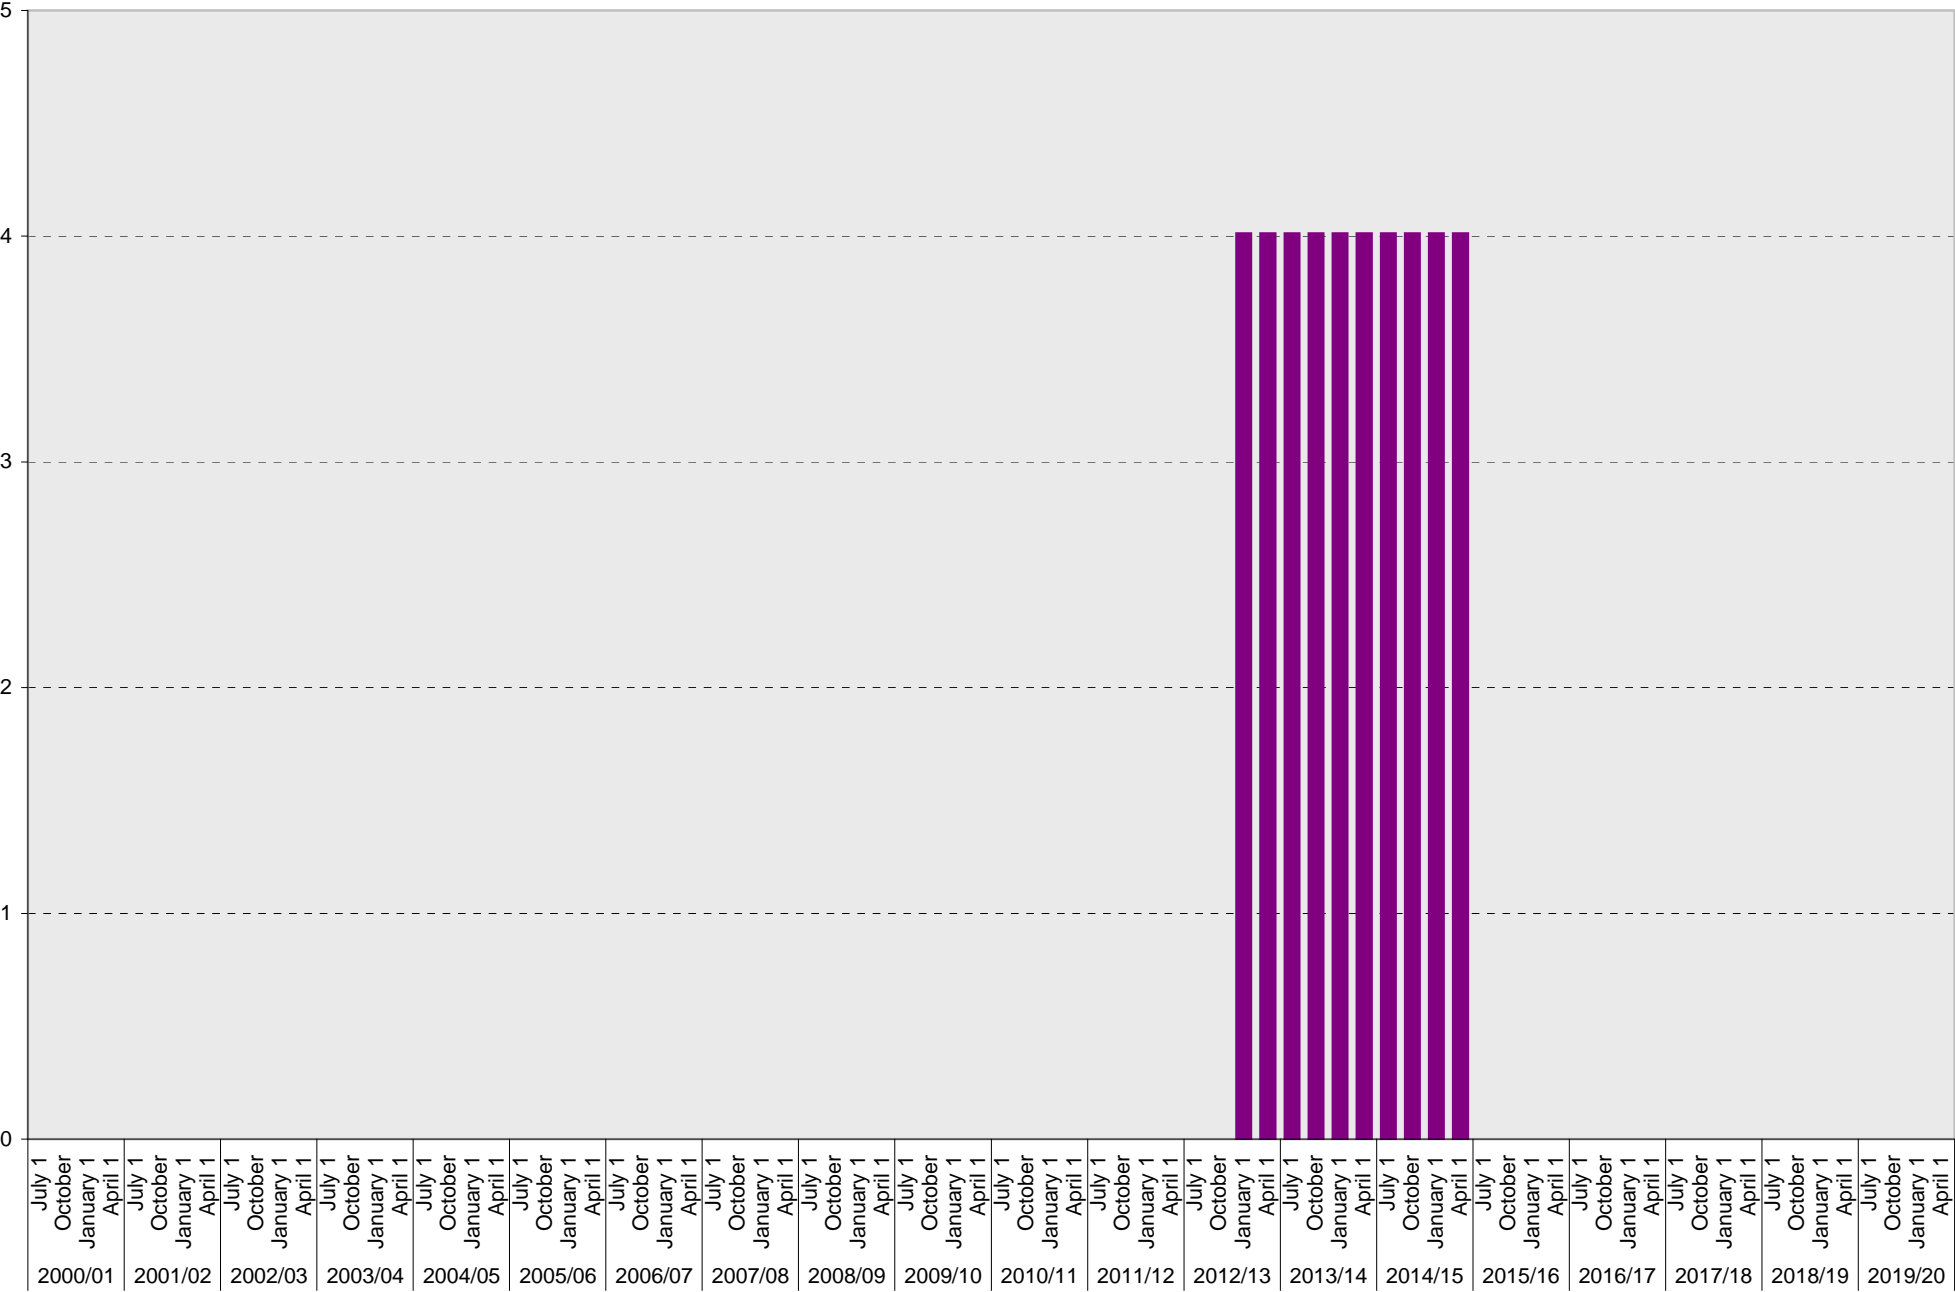

University of California, San Diego Parking Space Inventory

Lot P403: Allocated: Electric Vehicle Parking Spaces

■ Allocated