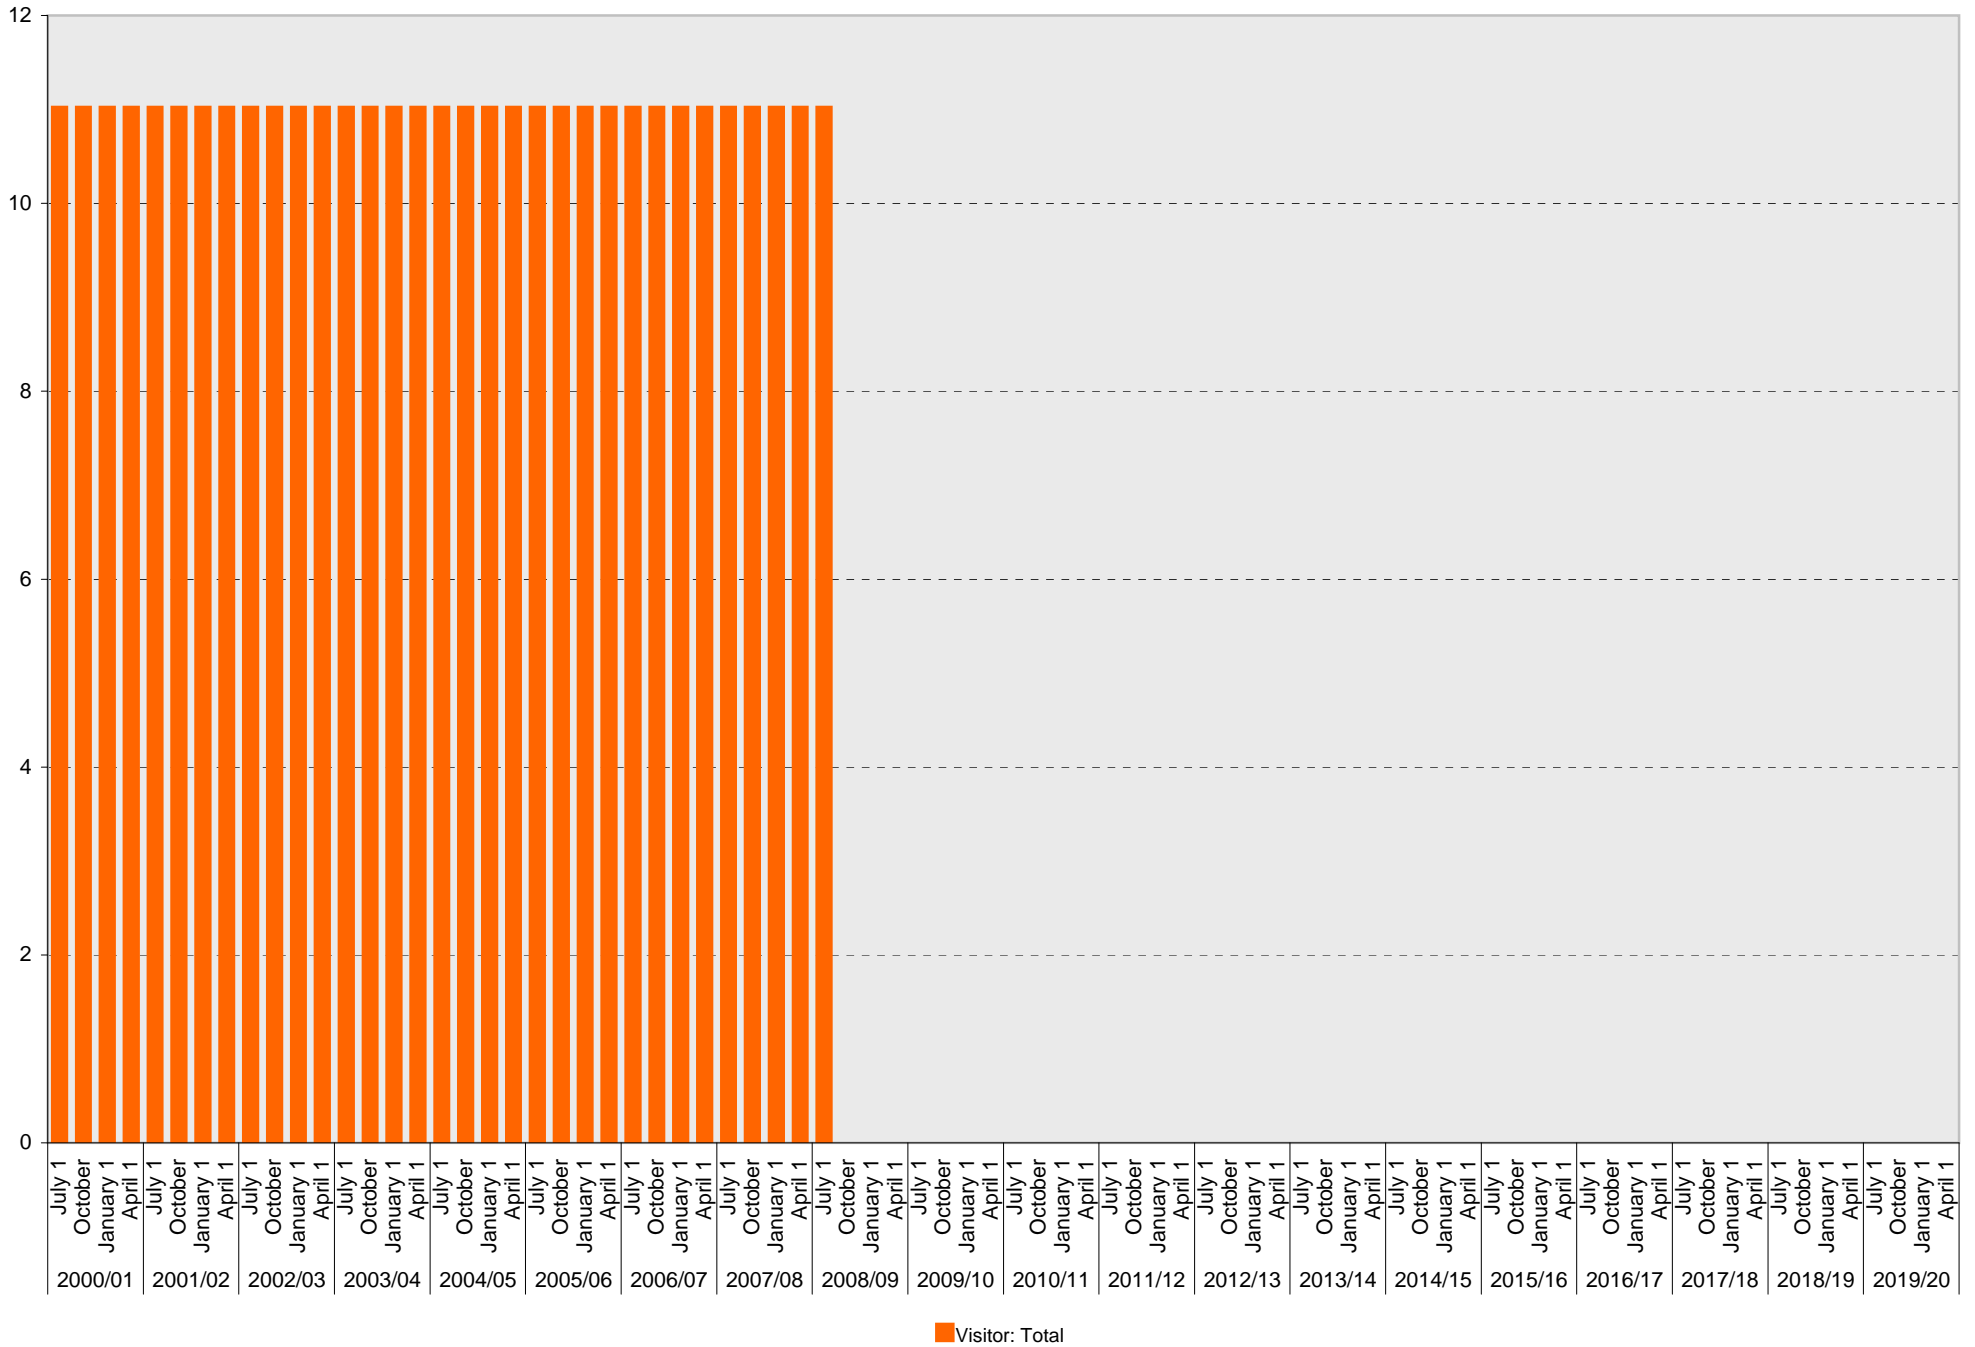

University of California, San Diego Parking Space Inventory

Lot P403: A Parking Spaces

■ A

University of California, San Diego Parking Space Inventory

Lot P403: B Parking Spaces

■ B

University of California, San Diego Parking Space Inventory

Lot P403: Visitor: Meter Parking Spaces

Visitor: Meter

University of California, San Diego Parking Space Inventory

Lot P403: Visitor: Total Parking Spaces

University of California, San Diego Parking Space Inventory