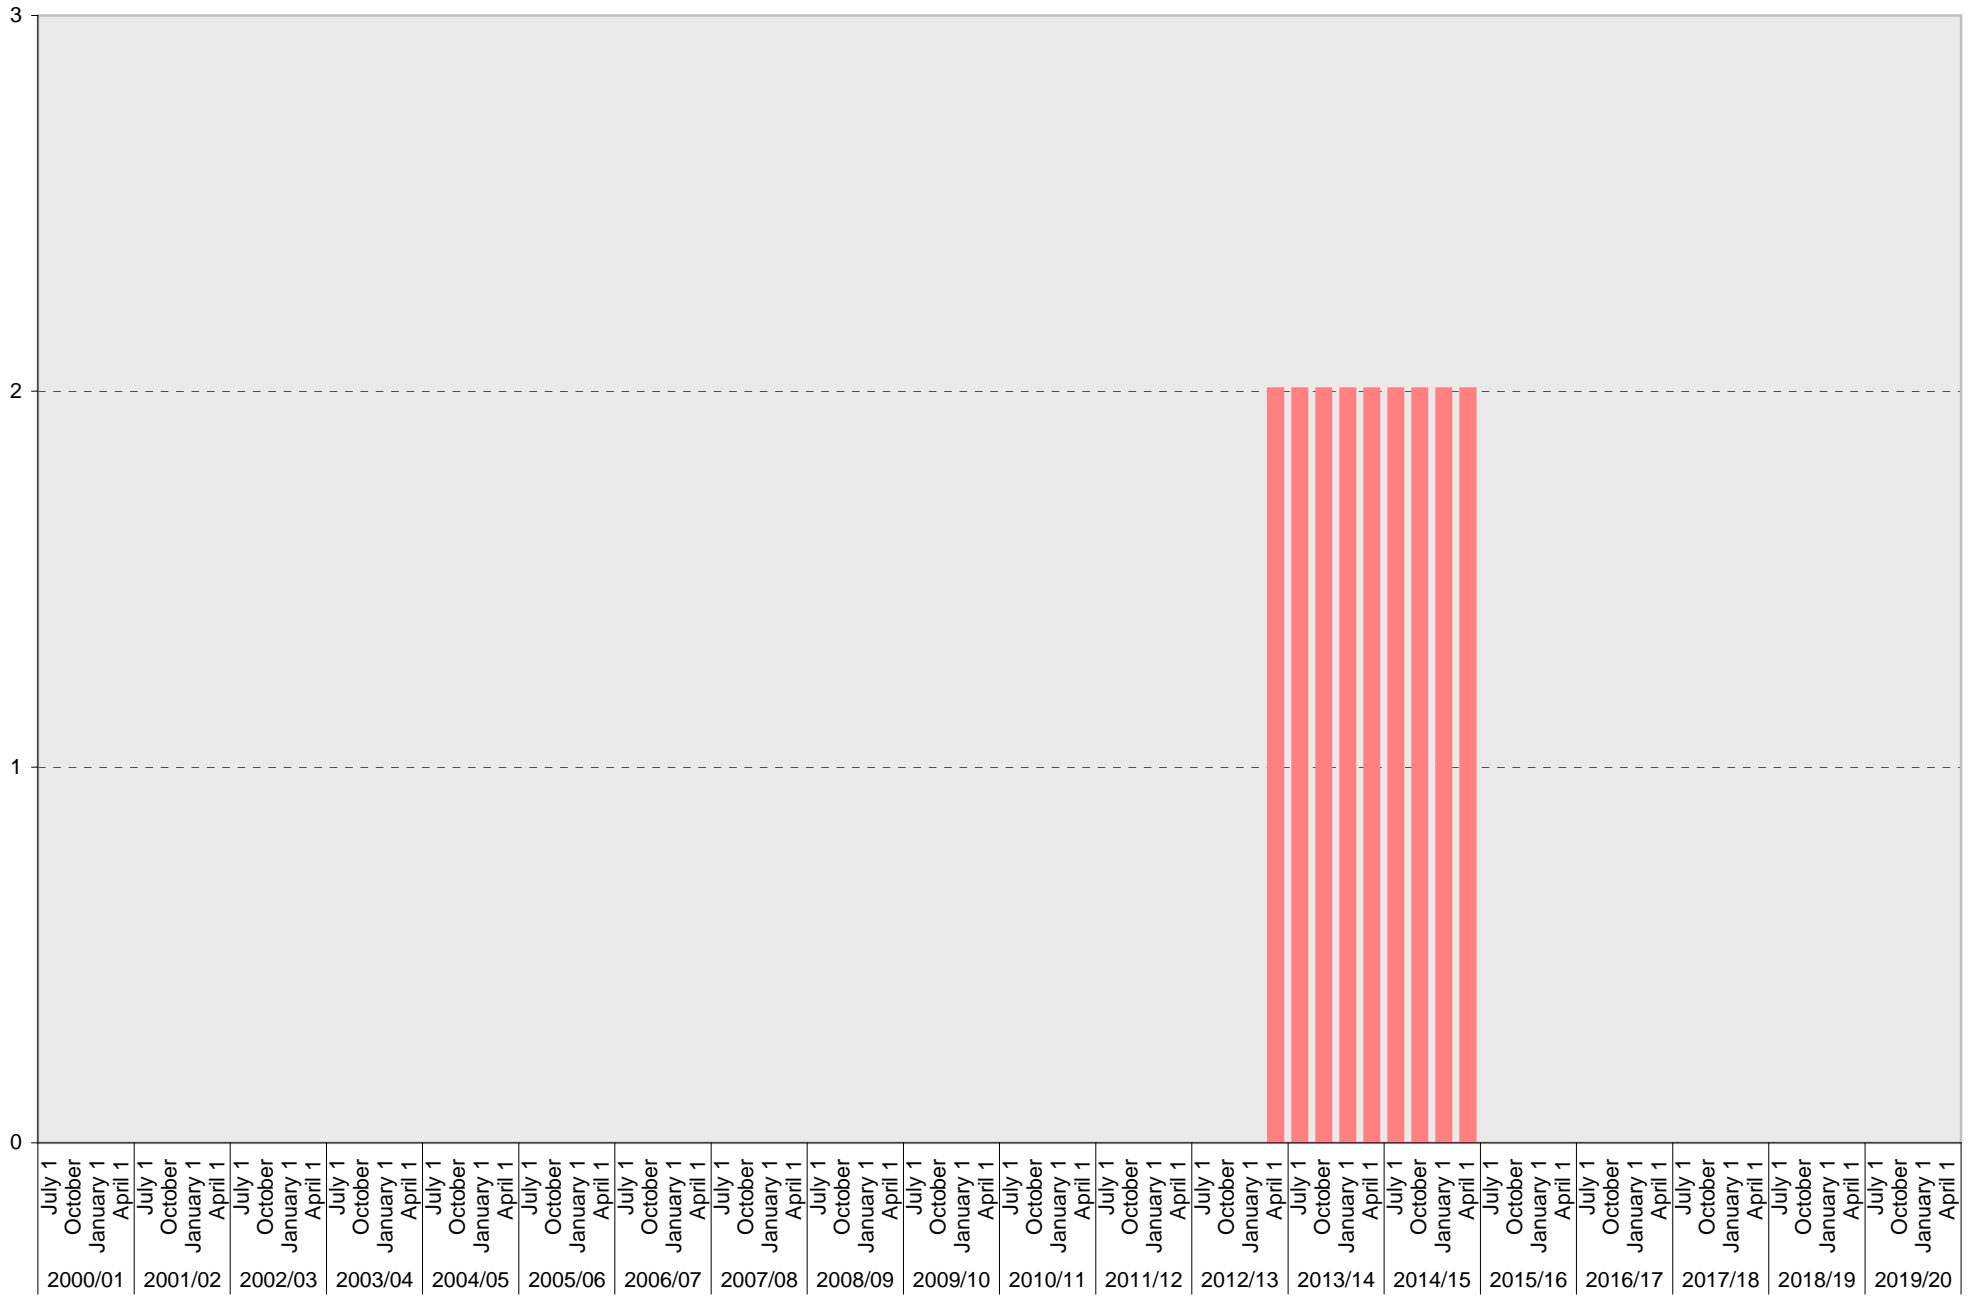

University of California, San Diego Parking Space Inventory

Lot P403: Service Yard Parking Spaces

■ Service Yard