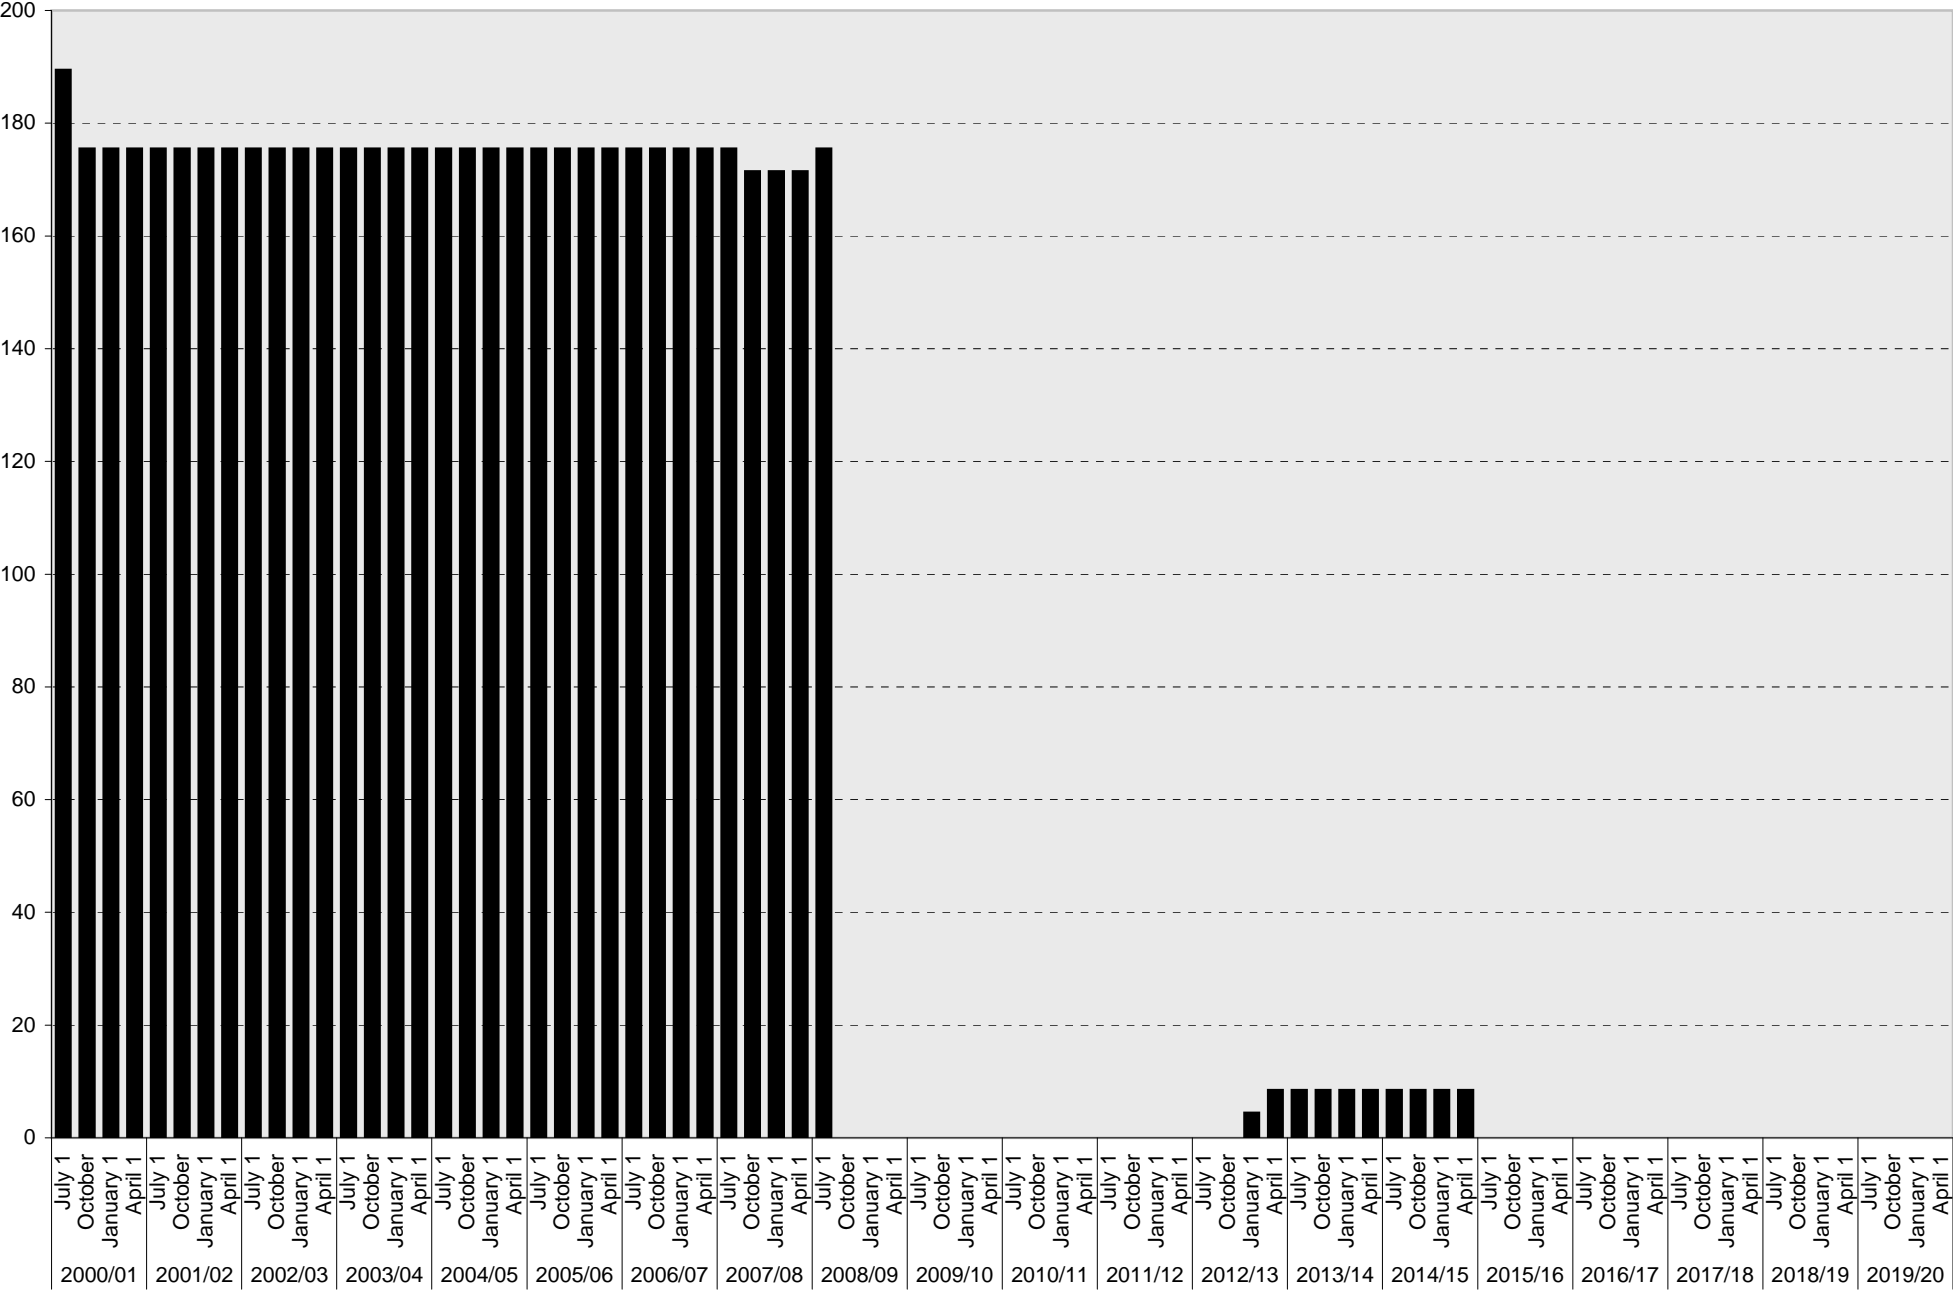

University of California, San Diego Parking Space Inventory

Lot P403: Total Parking Spaces

■ Total