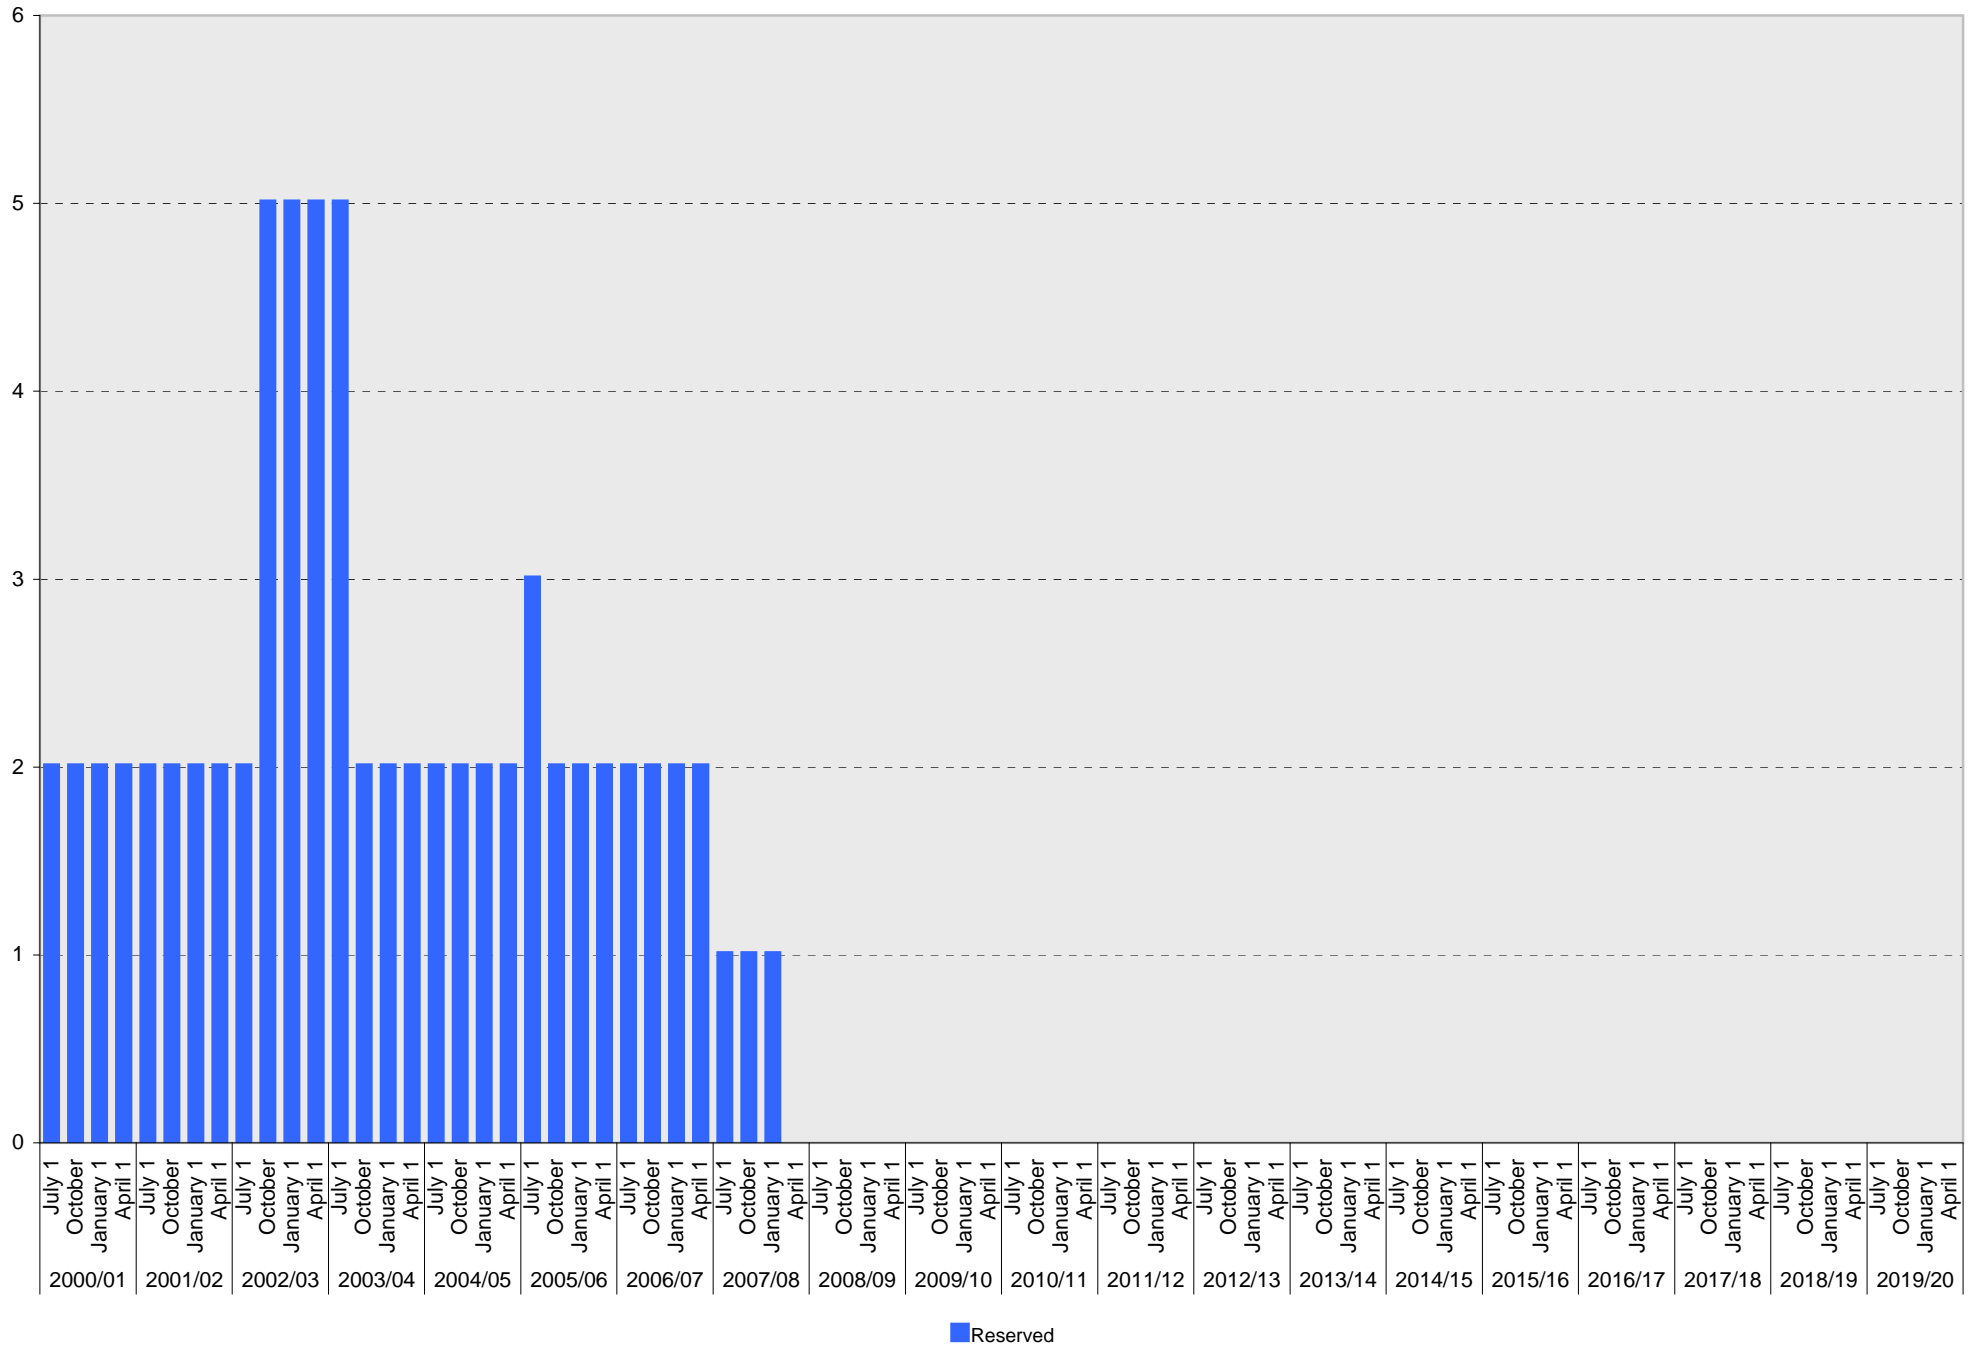

Lot P403: Visitor: Meter Parking Spaces

Visitor: Meter

University of California, San Diego Parking Space Inventory

Lot P403: Visitor: Total Parking Spaces

University of California, San Diego Parking Space Inventory

Lot P403: Reserved Parking Spaces

University of California, San Diego Parking Space Inventory
Lot P403: Allocated: B Carpool Parking Spaces

■ Allocated

University of California, San Diego Parking Space Inventory