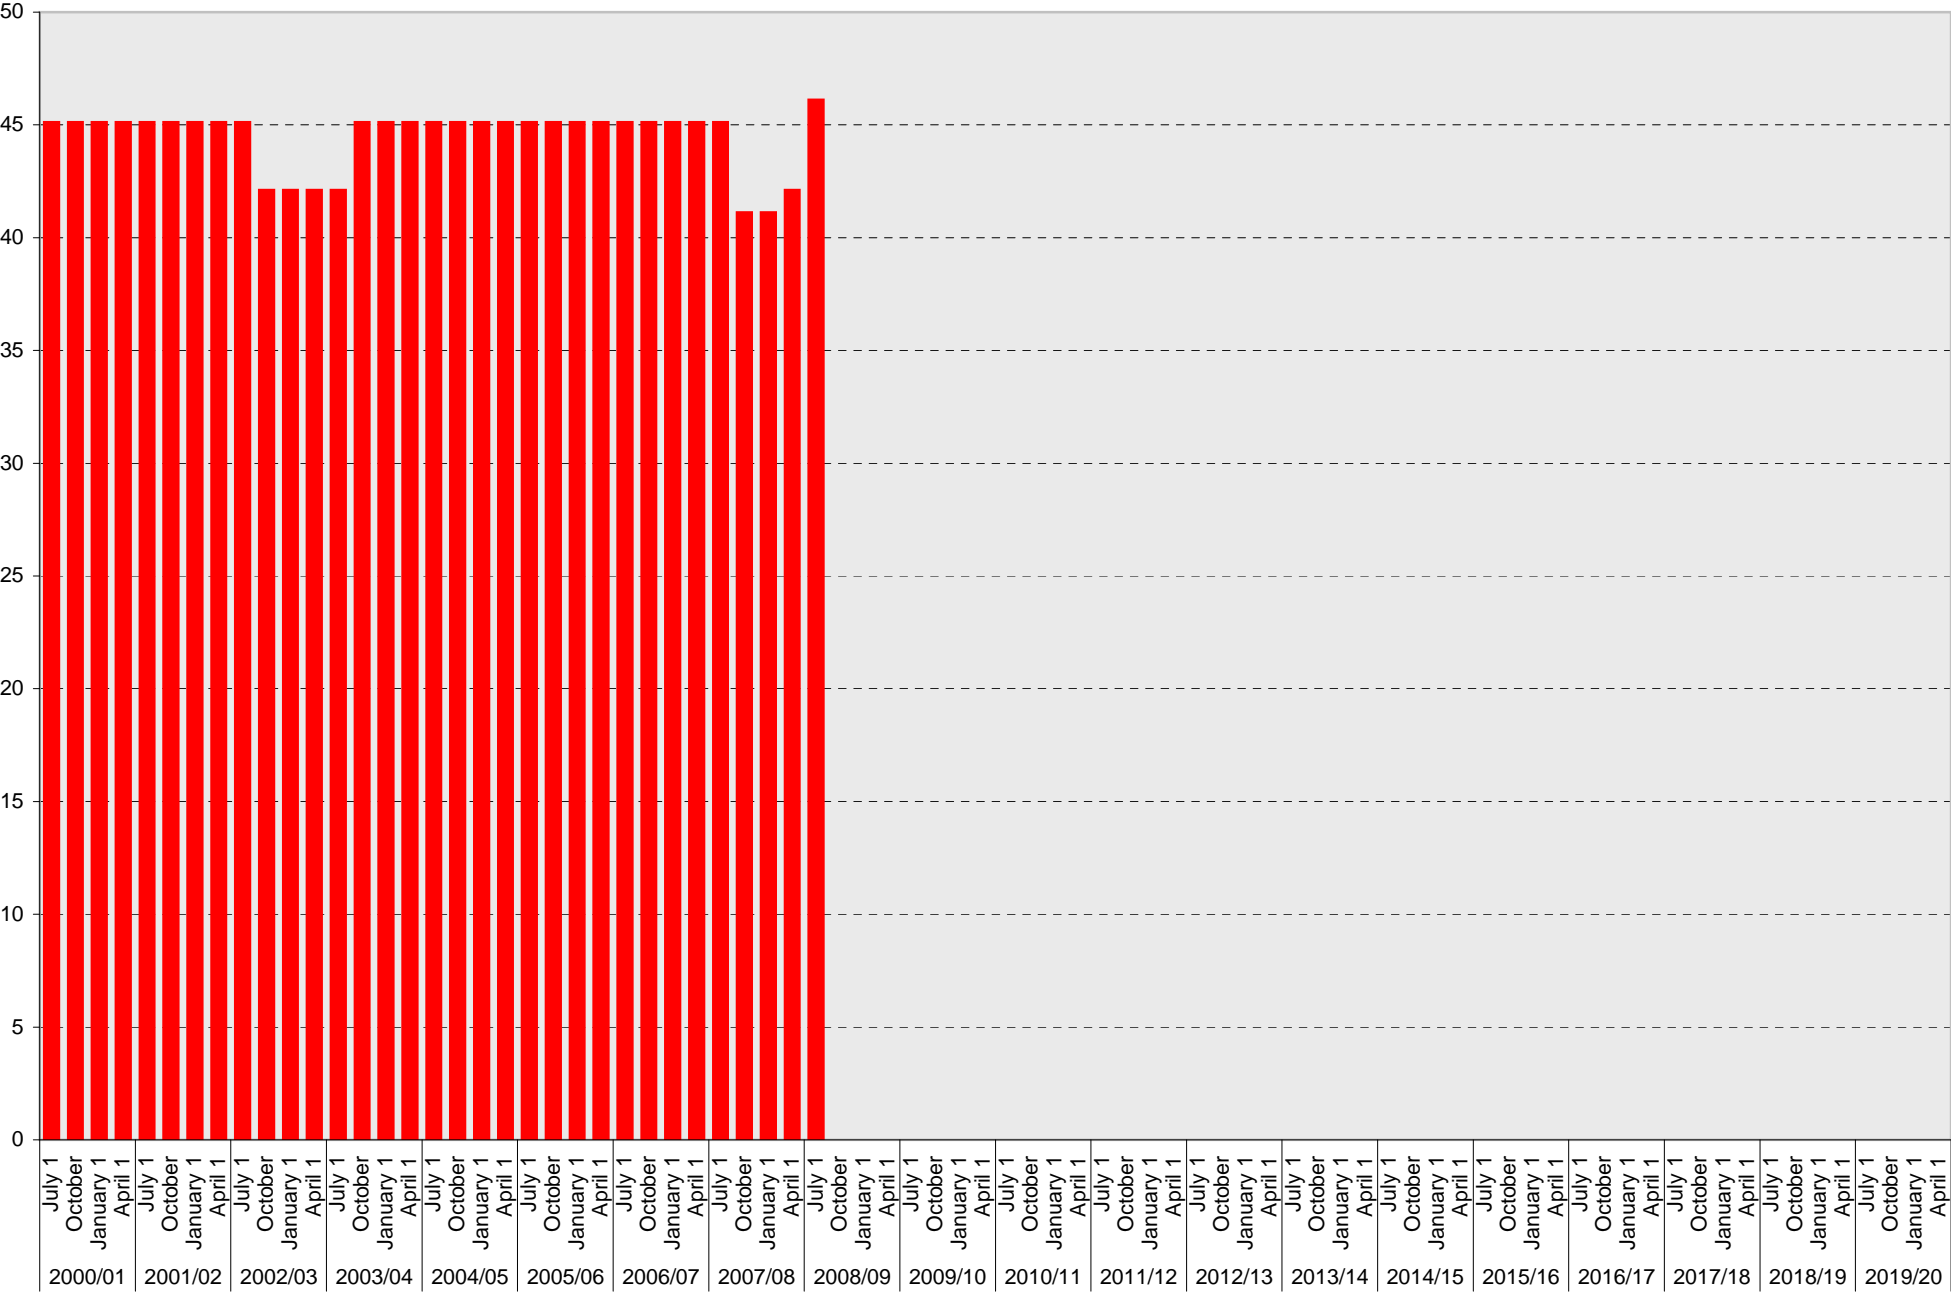

University of California, San Diego Parking Space Inventory

Lot P403: A Parking Spaces

■ A

University of California, San Diego Parking Space Inventory

Lot P403: B Parking Spaces

■ B

University of California, San Diego Parking Space Inventory

Lot P403: Visitor: Meter Parking Spaces

Visitor: Meter

University of California, San Diego Parking Space Inventory

Lot P403: Visitor: Total Parking Spaces

University of California, San Diego Parking Space Inventory

Date		Visitor Parking Spaces			
		Meter	Pay and Display	Pay by Space	Pay upon Exit
2000/01	July 1	11			
	October 1	11			
	January 1	11			
	April 1	11			
2001/02	July 1	11			
	October 1	11			
	January 1	11			
	April 1	11			
2002/03	July 1	11			
	October 1	11			
	January 1	11			
	April 1	11			
2003/04	July 1	11			
	October 1	11			
	January 1	11			
	April 1	11			
2004/05	July 1	11			
	October 1	11			
	January 1	11			
	April 1	11			
2005/06	July 1	11			
	October 1	11			
	January 1	11			
	April 1	11			
2006/07	July 1	11			
	October 1	11			
	January 1	11			
	April 1	11			
2007/08	July 1	11			
	October 1	11			
	January 1	11			
	April 1	11			
2008/09	July 1	11			
	October 1				
	January 1				
	April 1				
2009/10	July 1				
	October 1				
	January 1				
	April 1				

Date		Visitor Parking Spaces			
		Meter	Pay and Display	Pay by Space	Pay upon Exit
2010/11	July 1				
	October 1				
	January 1				
	April 1				
2011/12	July 1				
	October 1				
	January 1				
	April 1				
2012/13	July 1				
	October 1				
	January 1				
	April 1				
2013/14	July 1				
	October 1				
	January 1				
	April 1				
2014/15	July 1				
	October 1				
	January 1				
	April 1				
2015/16	July 1				
	October 1				
	January 1				
	April 1				
2016/17	July 1				
	October 1				
	January 1				
	April 1				
2017/18	July 1				
	October 1				
	January 1				
	April 1				
2018/19	July 1				
	October 1				
	January 1				
	April 1				
2019/20	July 1				
	October 1				
	January 1				
	April 1				