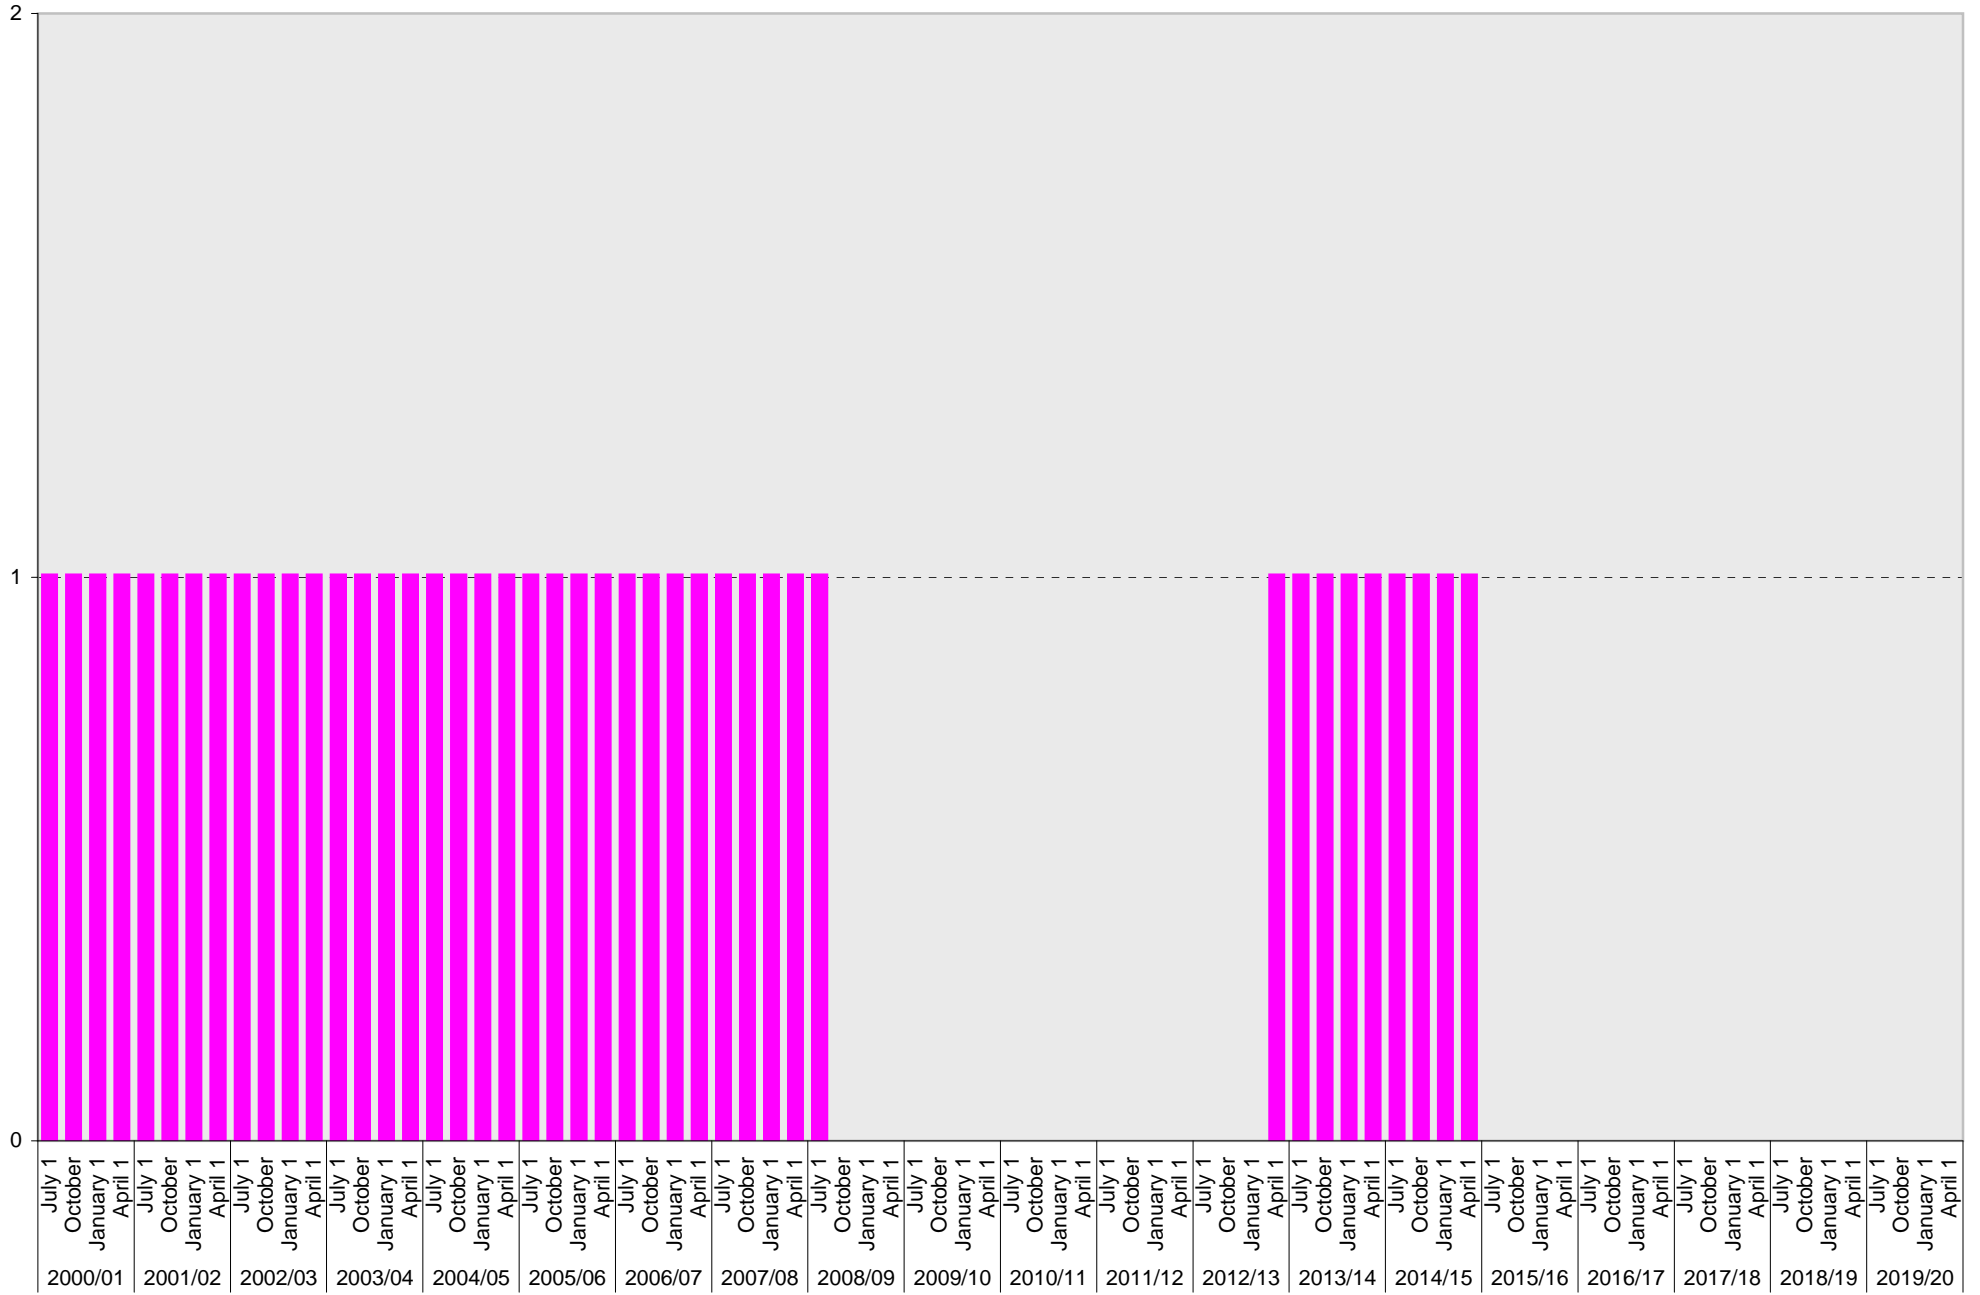

University of California, San Diego Parking Space Inventory

Lot P403: Motorcycle Parking Sections

Motorcycle