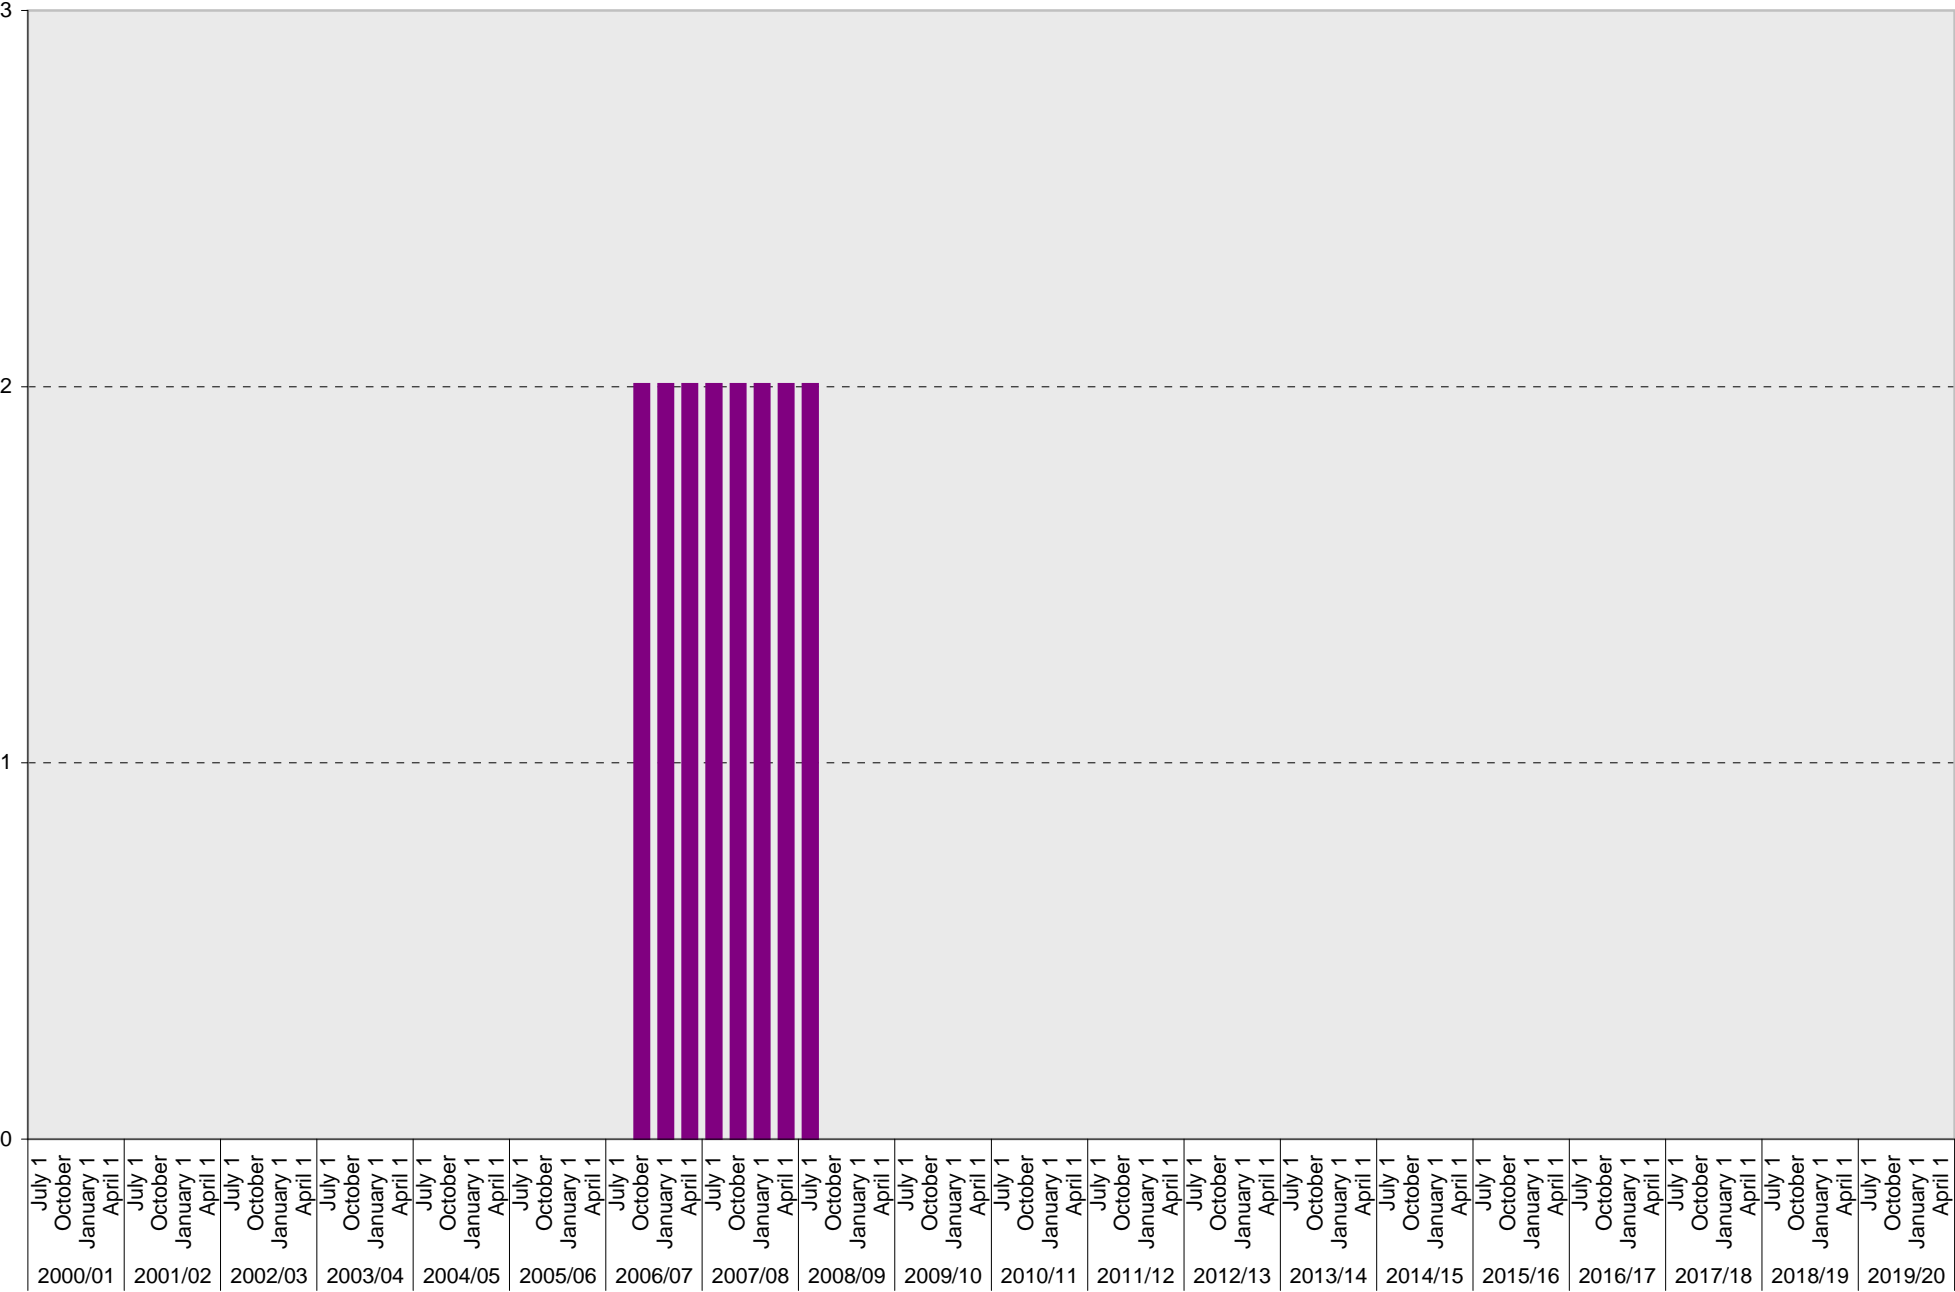

University of California, San Diego Parking Space Inventory
Lot P403: Allocated: B Carpool Parking Spaces

■ Allocated