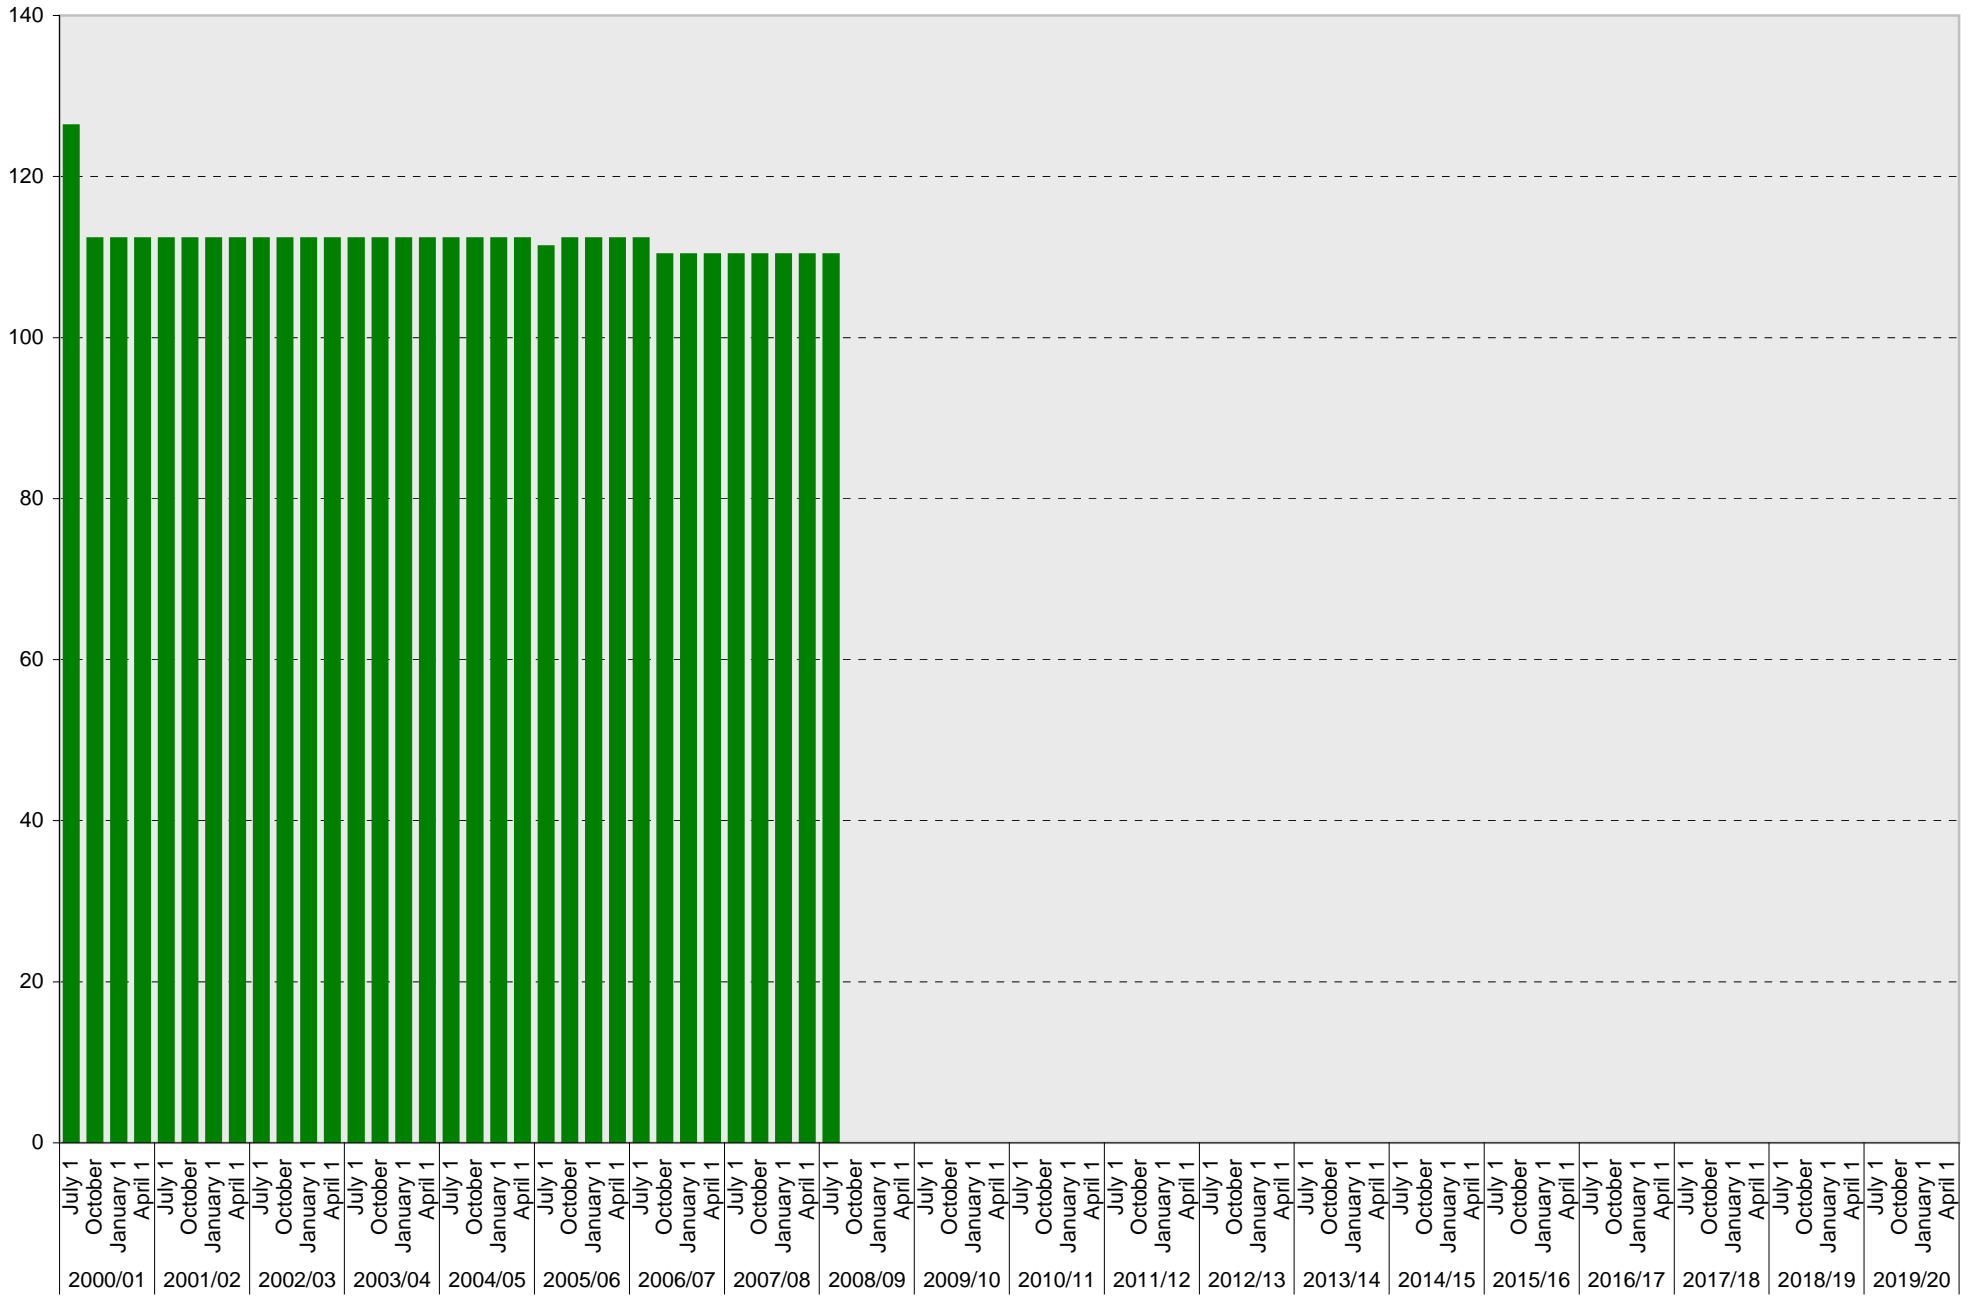

University of California, San Diego Parking Space Inventory

Lot P403: A Parking Spaces

■ A

University of California, San Diego Parking Space Inventory

Lot P403: B Parking Spaces

■ B

University of California, San Diego Parking Space Inventory

Lot P403: Visitor: Meter Parking Spaces

Visitor: Meter

University of California, San Diego Parking Space Inventory

Lot P403: Visitor: Total Parking Spaces

University of California, San Diego Parking Space Inventory