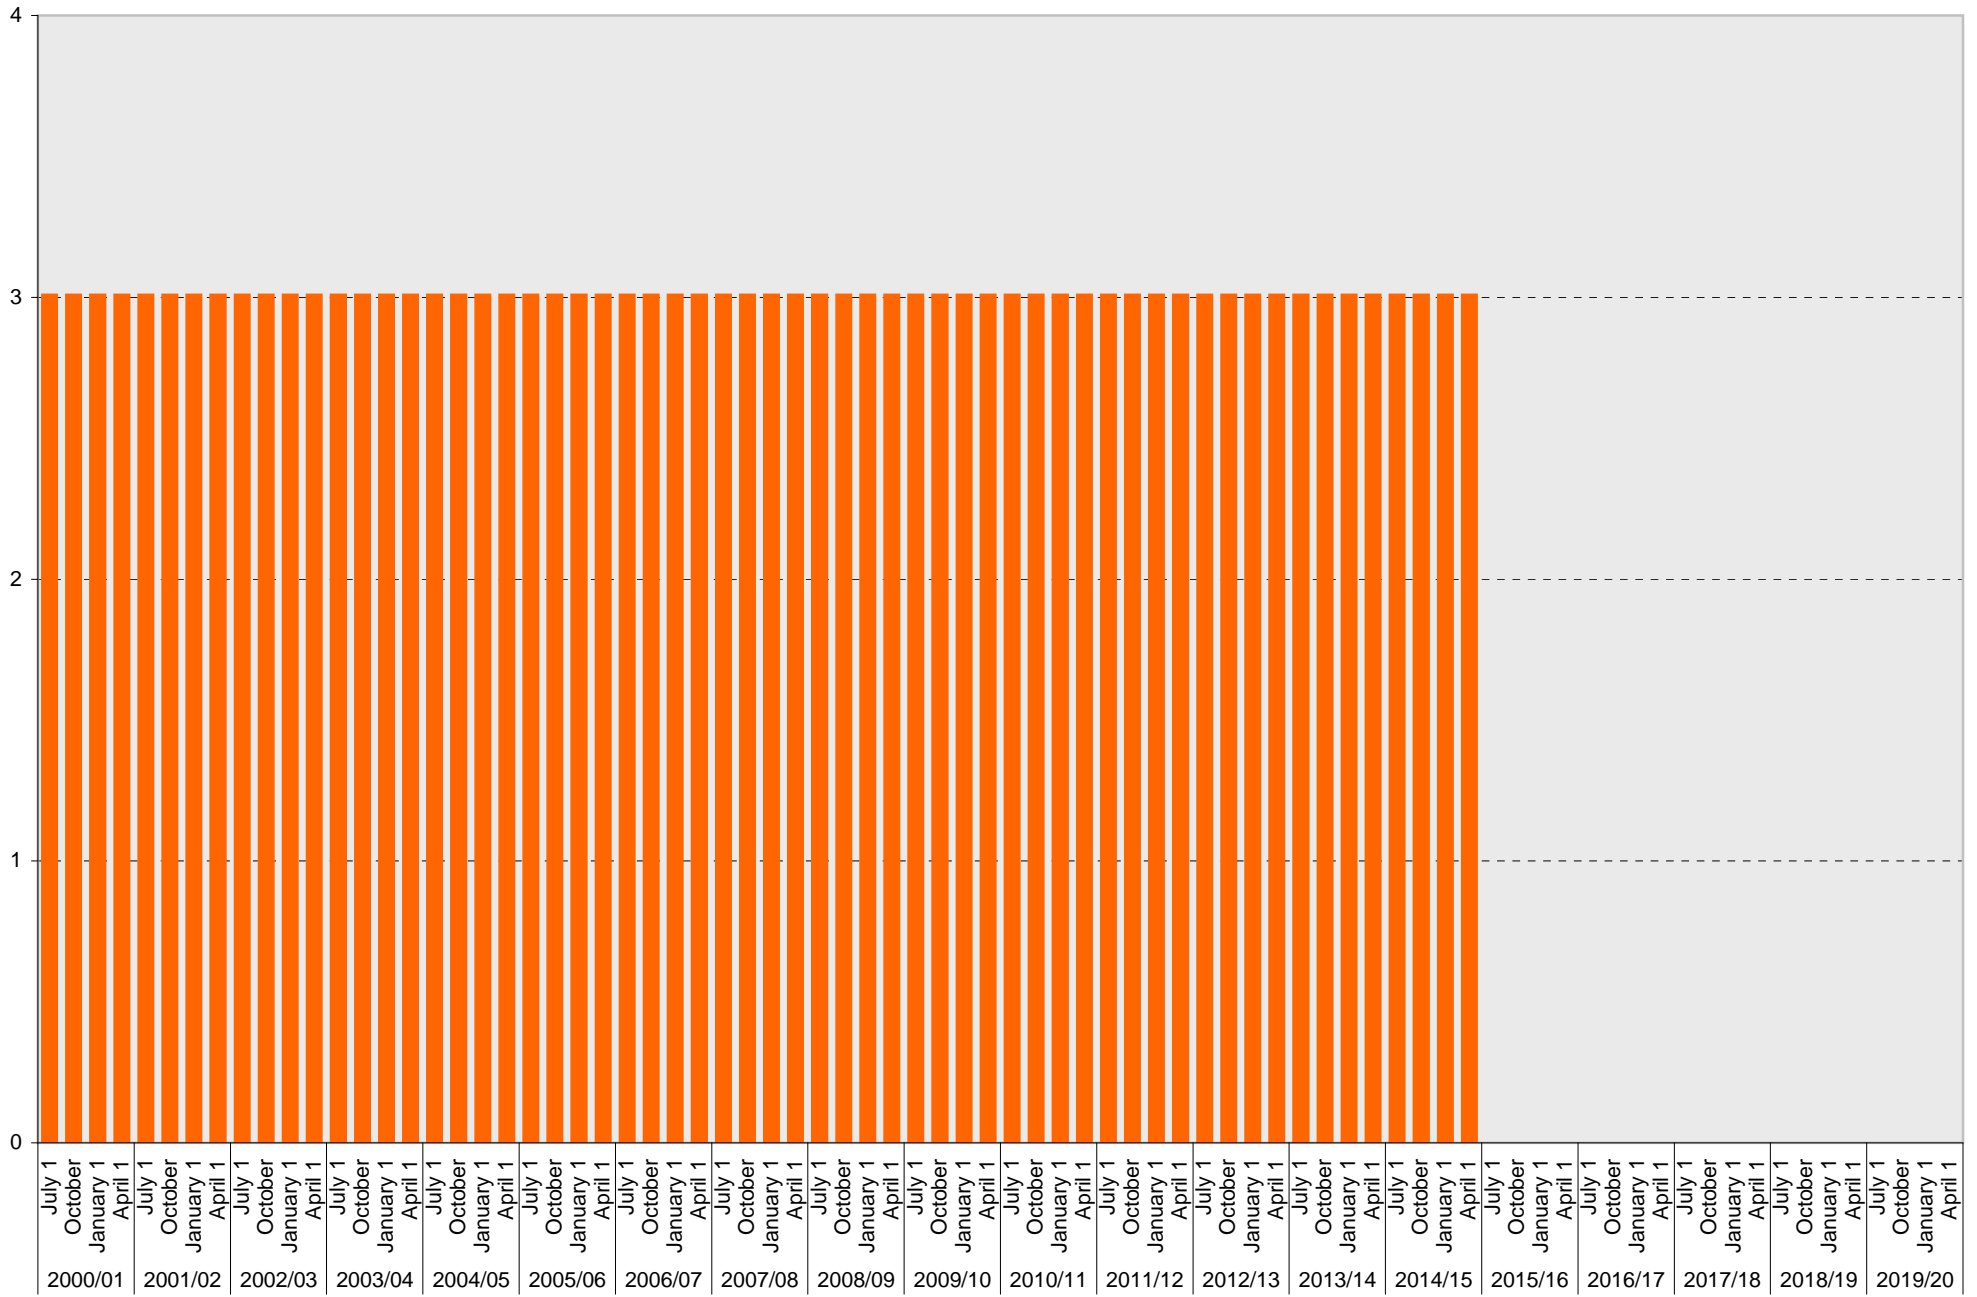

University of California, San Diego Parking Space Inventory
Lot P402: A Parking Spaces

A

University of California, San Diego Parking Space Inventory

Lot P402: Visitor: Meter Parking Spaces

Visitor: Meter

University of California, San Diego Parking Space Inventory

Lot P402: Visitor: Total Parking Spaces

Visitor: Total

University of California, San Diego Parking Space Inventory

Lot P402: Reserved Parking Spaces

■ Reserved

University of California, San Diego Parking Space Inventory