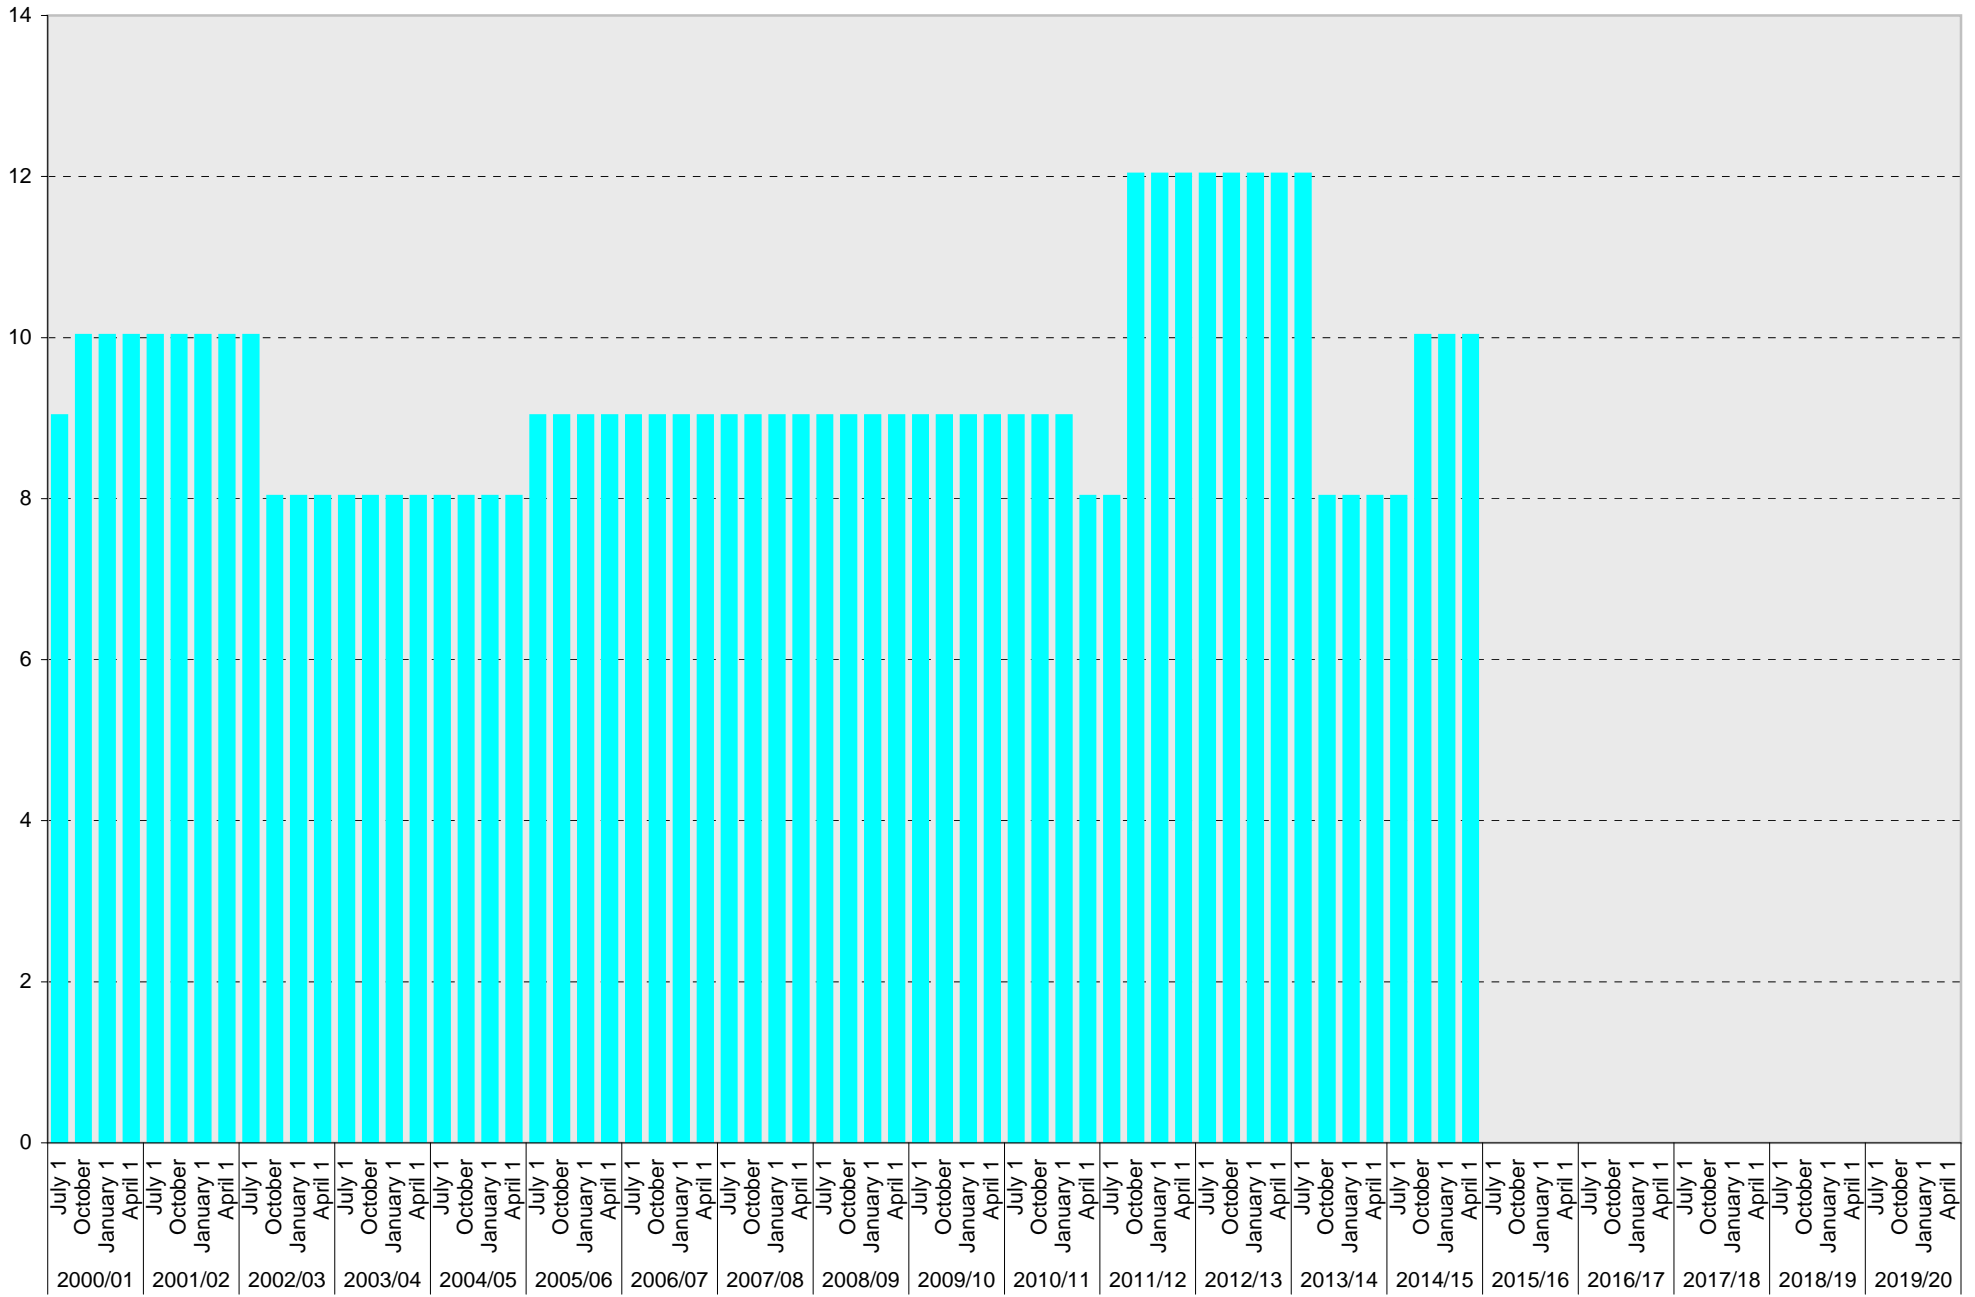

University of California, San Diego Parking Space Inventory

Lot P402: Loading Parking Spaces

■ Loading