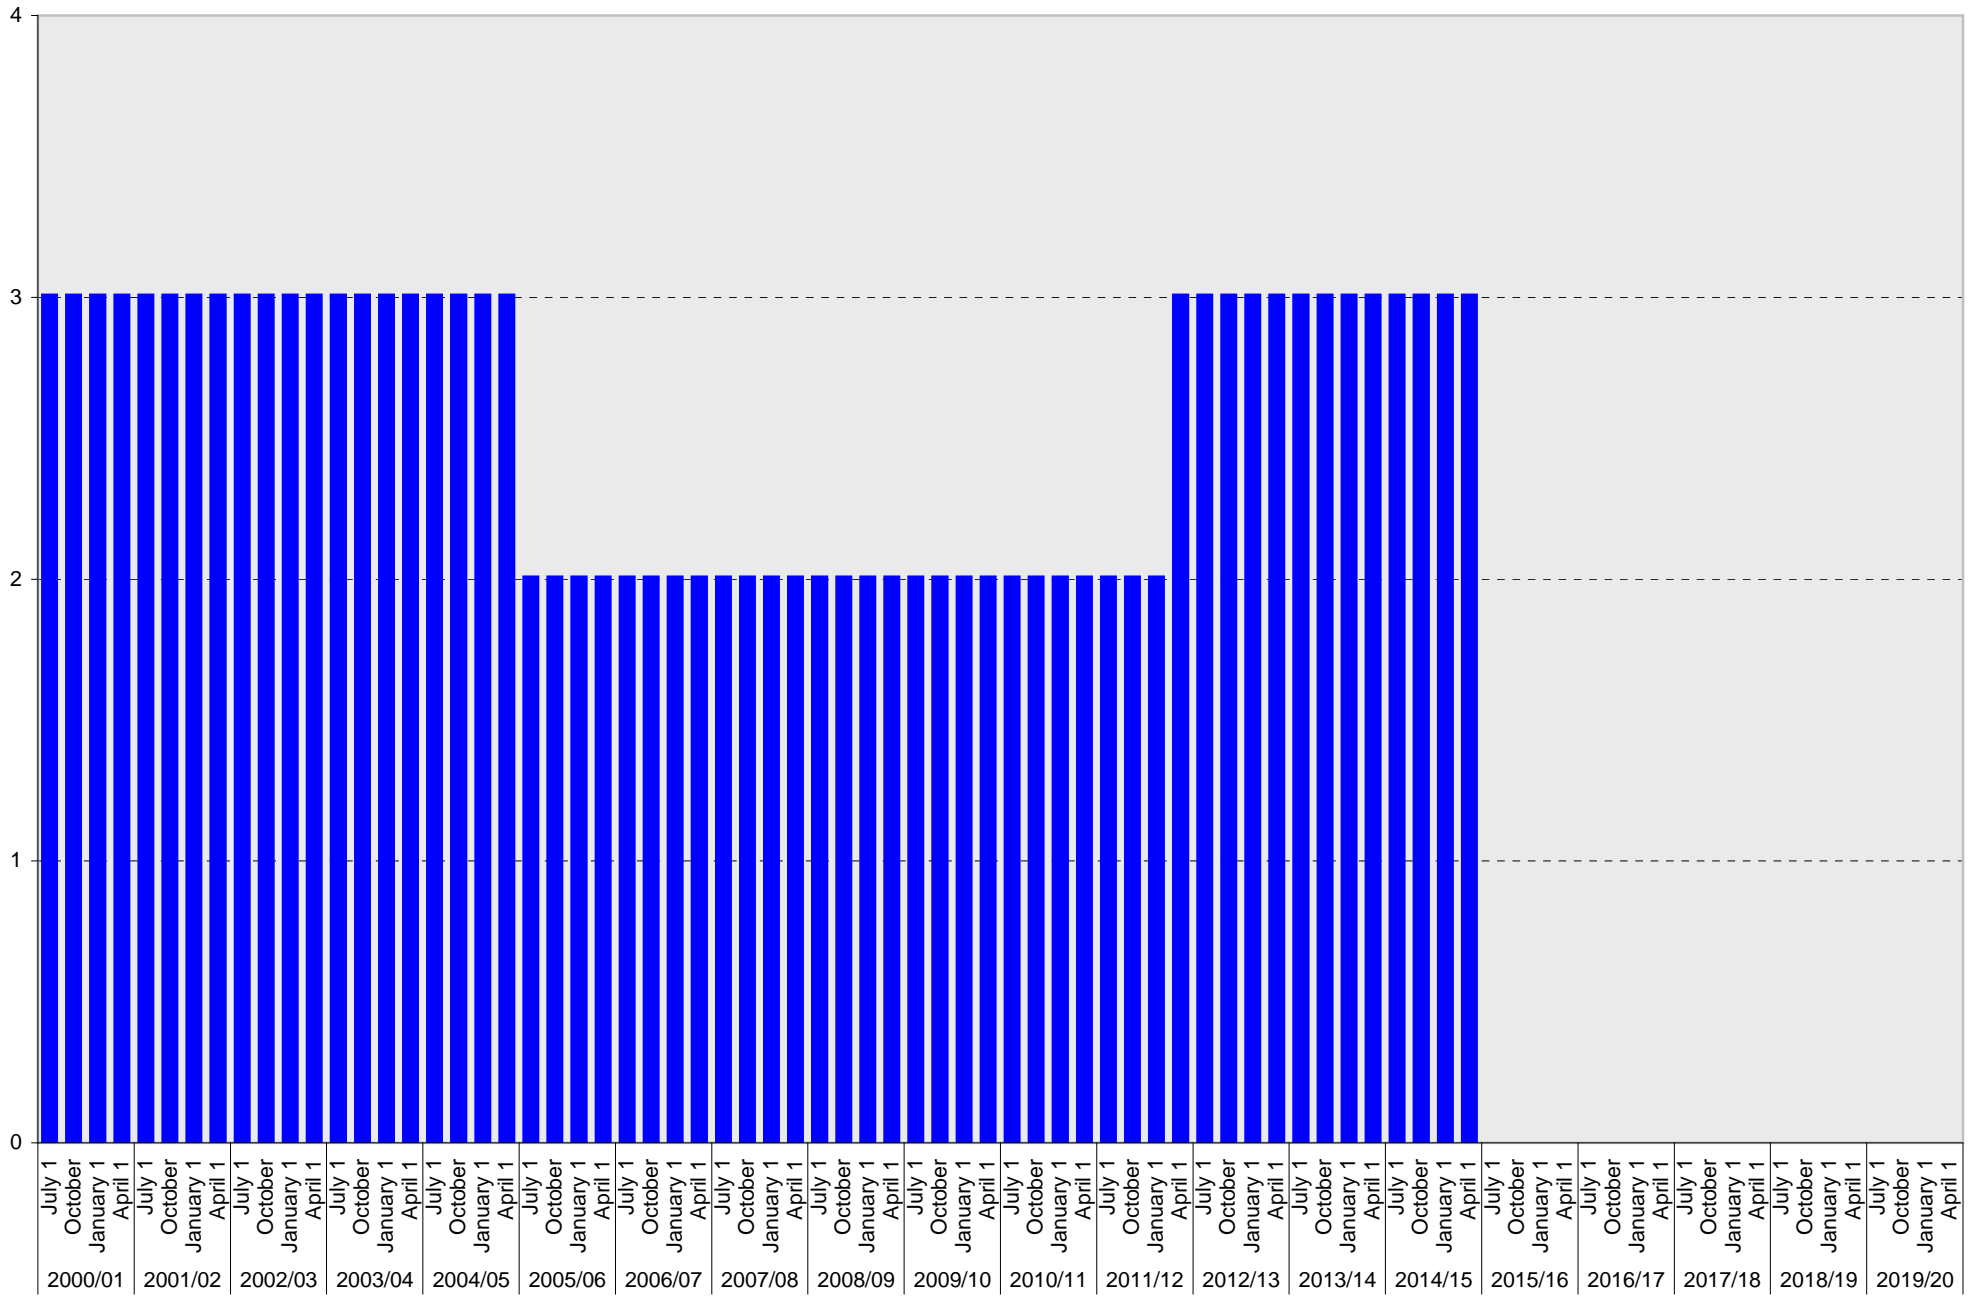

University of California, San Diego Parking Space Inventory

Lot P402: Accessible Parking Spaces

■ Accessible