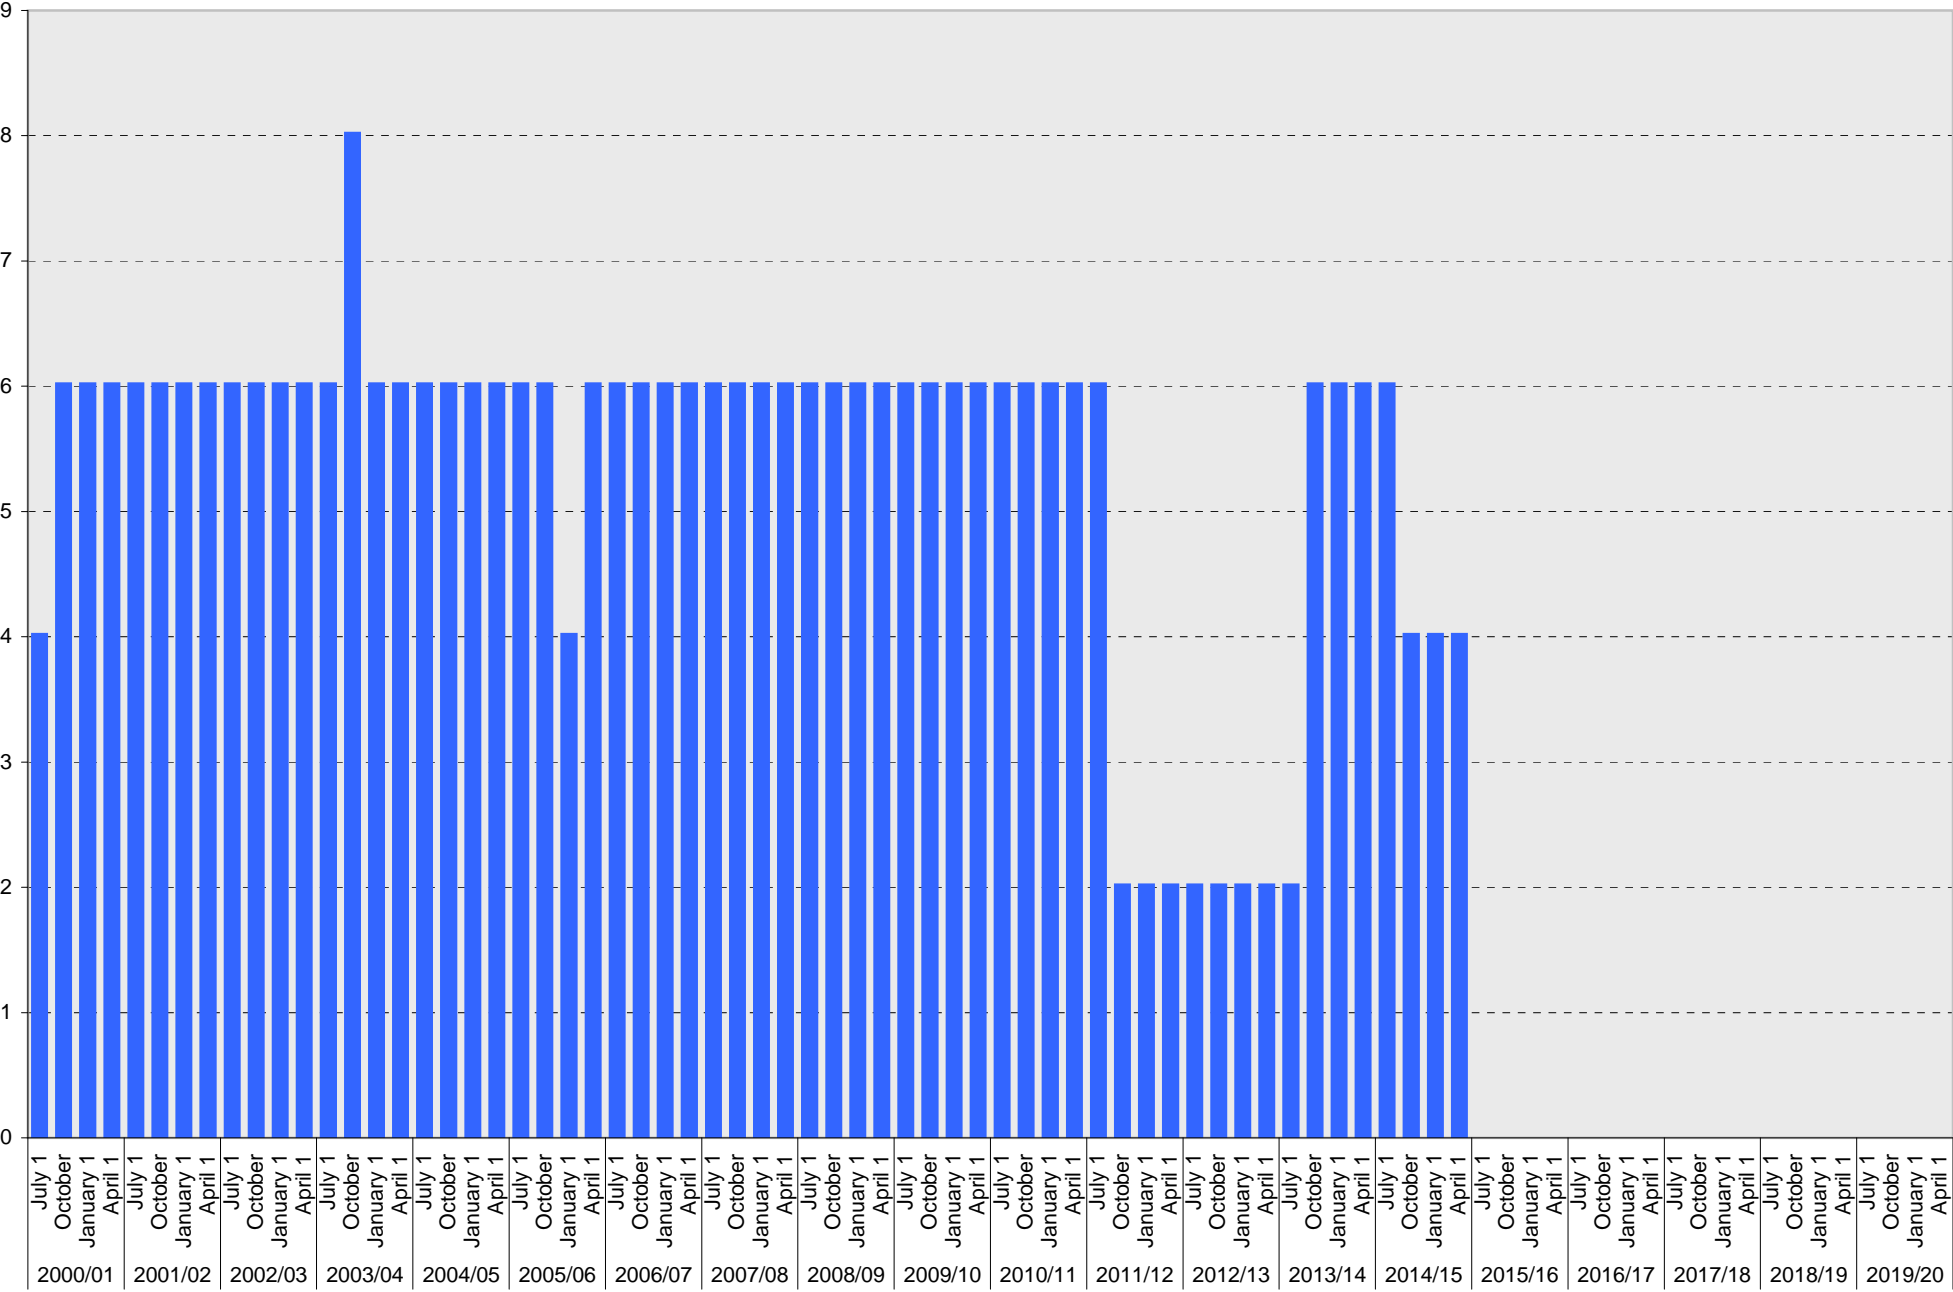

University of California, San Diego Parking Space Inventory
Lot P402: A Parking Spaces

A

University of California, San Diego Parking Space Inventory

Lot P402: Visitor: Meter Parking Spaces

Visitor: Meter

University of California, San Diego Parking Space Inventory

Lot P402: Visitor: Total Parking Spaces

Visitor: Total

University of California, San Diego Parking Space Inventory

Lot P402: Reserved Parking Spaces

■ Reserved

University of California, San Diego Parking Space Inventory

Date		Visitor Parking Spaces			
		Meter	Pay and Display	Pay by Space	Pay upon Exit
2010/11	July 1	3			
	October 1	3			
	January 1	3			
	April 1	3			
2011/12	July 1	3			
	October 1	3			
	January 1	3			
	April 1	3			
2012/13	July 1	3			
	October 1	3			
	January 1	3			
	April 1	3			
2013/14	July 1	3			
	October 1	3			
	January 1	3			
	April 1	3			
2014/15	July 1	3			
	October 1	3			
	January 1	3			
	April 1	3			
2015/16	July 1				
	October 1				
	January 1				
	April 1				
2016/17	July 1				
	October 1				
	January 1				
	April 1				
2017/18	July 1				
	October 1				
	January 1				
	April 1				
2018/19	July 1				
	October 1				
	January 1				
	April 1				
2019/20	July 1				
	October 1				
	January 1				
	April 1				