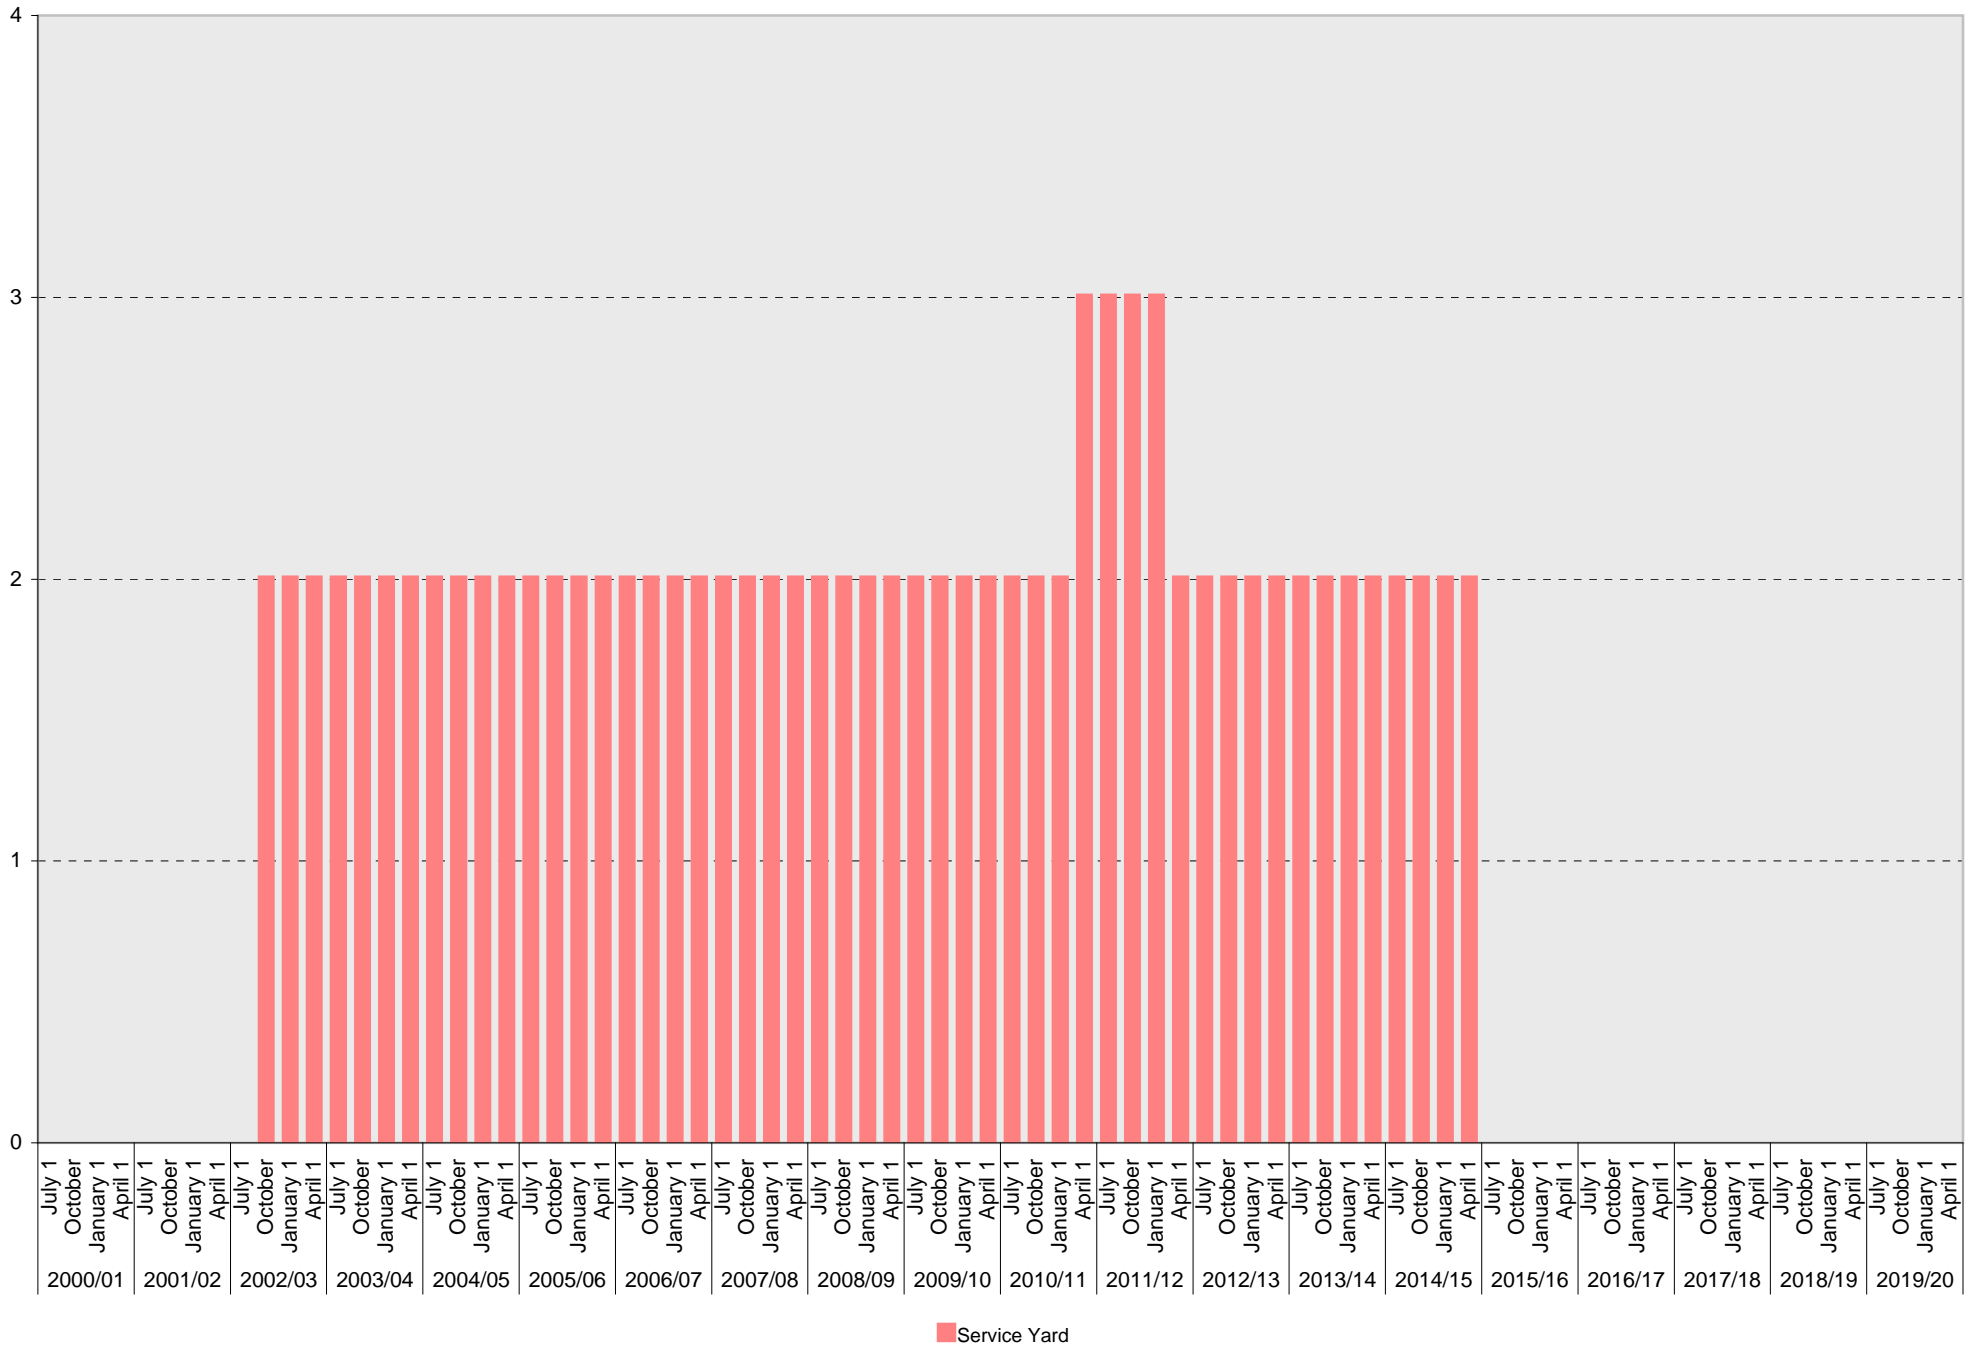

University of California, San Diego Parking Space Inventory

Lot P402: Service Yard Parking Spaces