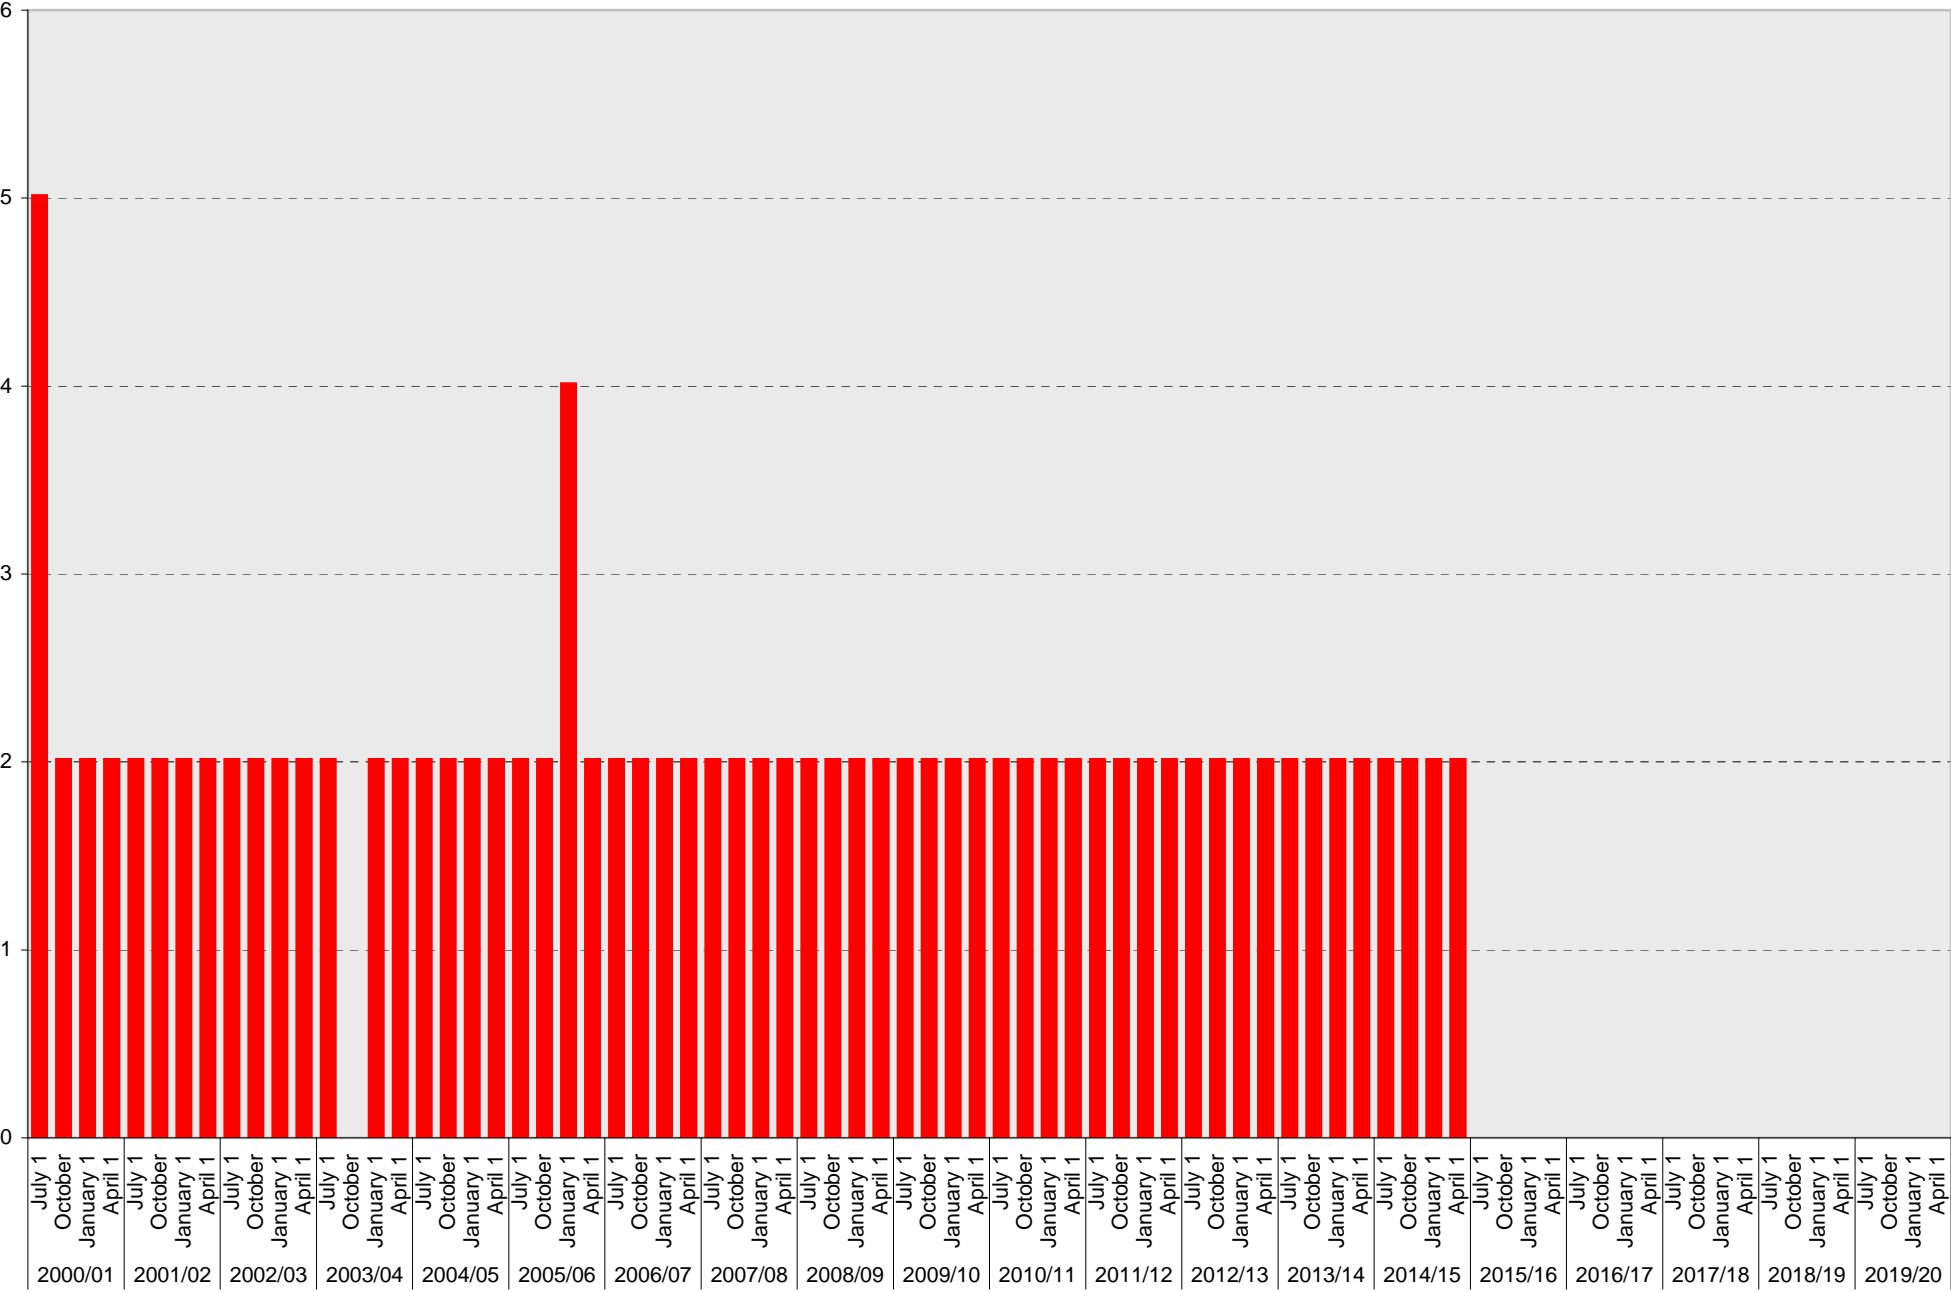

University of California, San Diego Parking Space Inventory
Lot P402: A Parking Spaces

A

University of California, San Diego Parking Space Inventory

Lot P402: Visitor: Meter Parking Spaces

Visitor: Meter

University of California, San Diego Parking Space Inventory

Lot P402: Visitor: Total Parking Spaces

Visitor: Total

University of California, San Diego Parking Space Inventory

Lot P402: Reserved Parking Spaces

■ Reserved

University of California, San Diego Parking Space Inventory