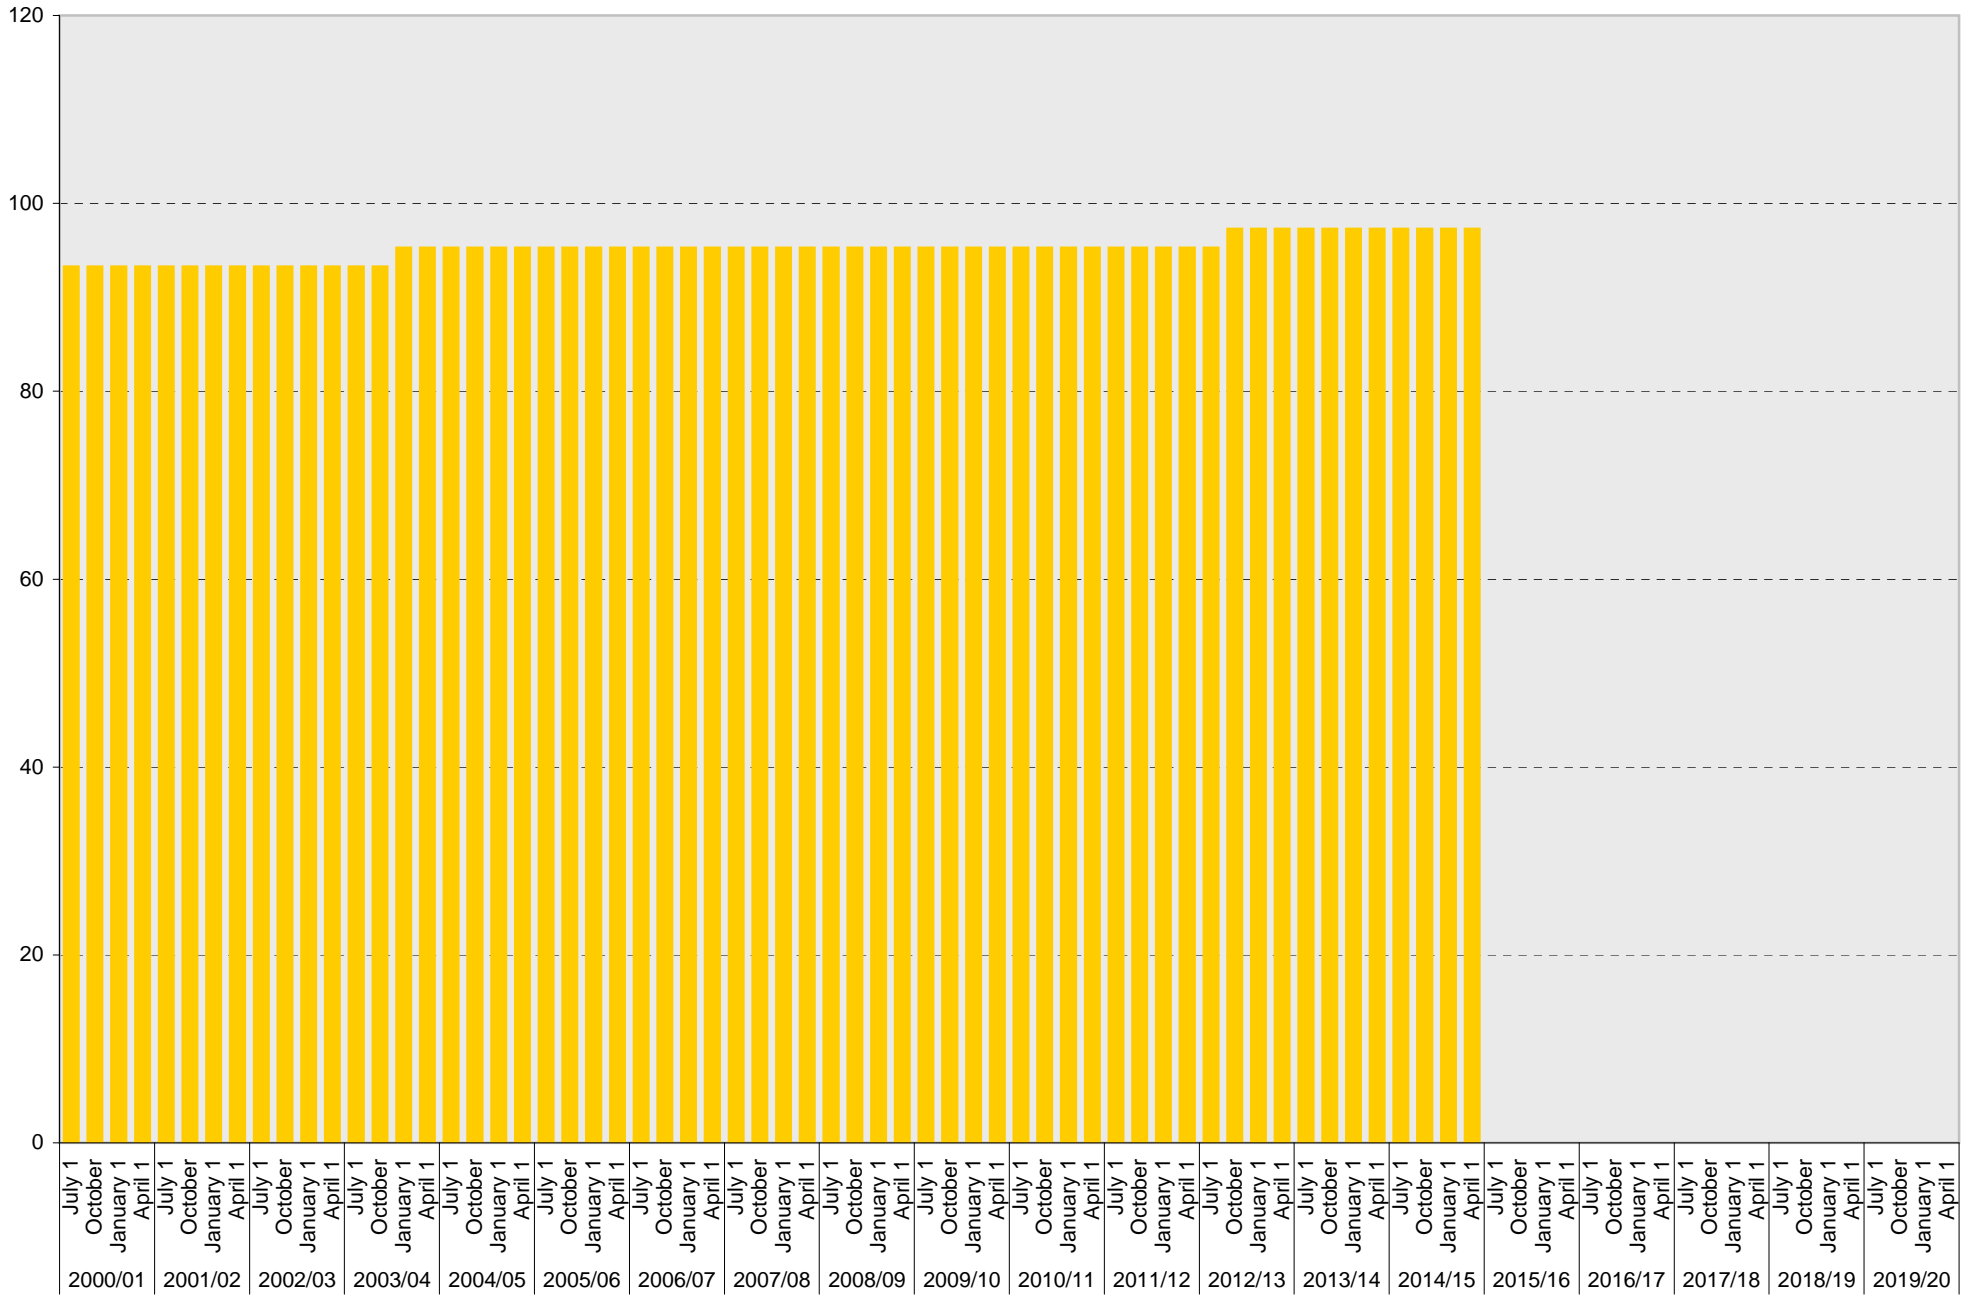

University of California, San Diego Parking Space Inventory

Lot P401: S Parking Spaces

■ S

University of California, San Diego Parking Space Inventory

Lot P401: Reserved Parking Spaces

■ Reserved

University of California, San Diego Parking Space Inventory
Lot P401

Date		Parking Spaces										Motorcycle Parking Sections	
		A	B	S	Visitor	Reserved	Allocated	Accessible	UC Vehicle	Service Yard	Loading		Total
2000/01	July 1			93	2	2		1			2	100	
	October 1			93	2	2		1			2	100	
	January 1			93	2	2		1			2	100	
	April 1			93	2	2		1			2	100	
2001/02	July 1			93	2	2		1			2	100	
	October 1			93	2	2		1			2	100	
	January 1			93	2	2		1			2	100	
	April 1			93	2	2		1			2	100	
2002/03	July 1			93	2	2		1			2	100	
	October 1			93	2	2		1			2	100	
	January 1			93	2	2		1			2	100	
	April 1			93	2	2		1			2	100	
2003/04	July 1			93	2	2		1			2	100	
	October 1			93	2	2		1			2	100	
	January 1			95	2			1			2	100	
	April 1			95	2			1			2	100	
2004/05	July 1			95	2			1			2	100	
	October 1			95	2			1			2	100	
	January 1			95	2			1			2	100	
	April 1			95	2			1			2	100	
2005/06	July 1			95	2			1			2	100	
	October 1			95	2			1			2	100	
	January 1			95	2			1			2	100	
	April 1			95	2			1			2	100	
2006/07	July 1			95	2			1			2	100	
	October 1			95	2			1			2	100	
	January 1			95	2			1			2	100	
	April 1			95	2			1			2	100	
2007/08	July 1			95	2			1			2	100	
	October 1			95	2			1			2	100	
	January 1			95	2			1			2	100	
	April 1			95	2			1			2	100	
2008/09	July 1			95	2			1			2	100	
	October 1			95	2			1			2	100	
	January 1			95	2			1			2	100	
	April 1			95	2			1			2	100	
2009/10	July 1			95	2			1			2	100	
	October 1			95	2			1			2	100	
	January 1			95	2			1			2	100	
	April 1			95	2			1			2	100	