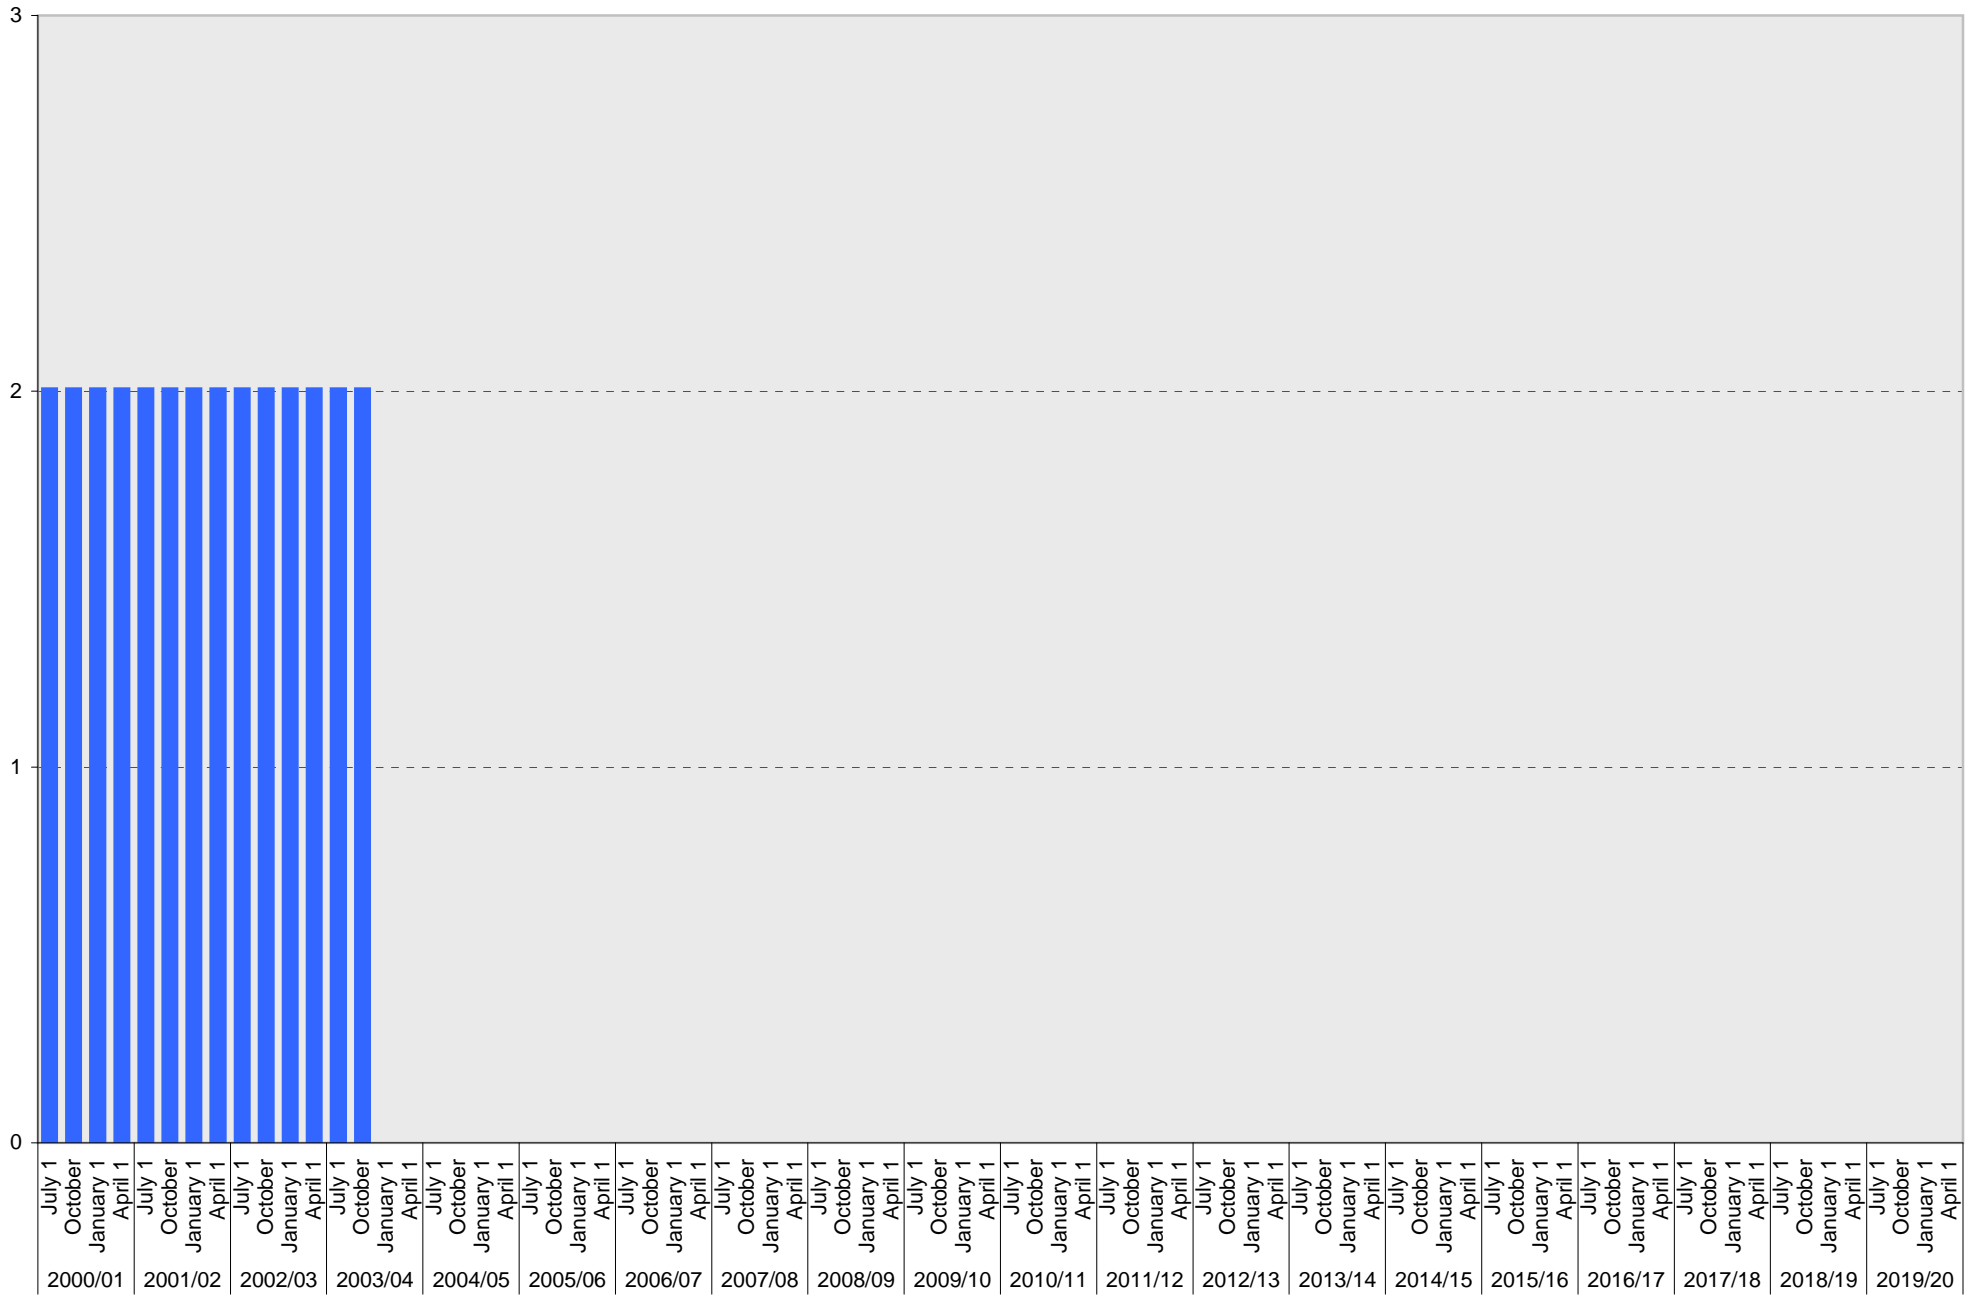

University of California, San Diego Parking Space Inventory

Lot P401: S Parking Spaces

■ S

University of California, San Diego Parking Space Inventory

Lot P401: Reserved Parking Spaces

■ Reserved

University of California, San Diego Parking Space Inventory
Lot P401

Date		Parking Spaces										Motorcycle Parking Sections	
		A	B	S	Visitor	Reserved	Allocated	Accessible	UC Vehicle	Service Yard	Loading		Total
2000/01	July 1			93	2	2		1			2	100	
	October 1			93	2	2		1			2	100	
	January 1			93	2	2		1			2	100	
	April 1			93	2	2		1			2	100	
2001/02	July 1			93	2	2		1			2	100	
	October 1			93	2	2		1			2	100	
	January 1			93	2	2		1			2	100	
	April 1			93	2	2		1			2	100	
2002/03	July 1			93	2	2		1			2	100	
	October 1			93	2	2		1			2	100	
	January 1			93	2	2		1			2	100	
	April 1			93	2	2		1			2	100	
2003/04	July 1			93	2	2		1			2	100	
	October 1			93	2	2		1			2	100	
	January 1			95	2			1			2	100	
	April 1			95	2			1			2	100	
2004/05	July 1			95	2			1			2	100	
	October 1			95	2			1			2	100	
	January 1			95	2			1			2	100	
	April 1			95	2			1			2	100	
2005/06	July 1			95	2			1			2	100	
	October 1			95	2			1			2	100	
	January 1			95	2			1			2	100	
	April 1			95	2			1			2	100	
2006/07	July 1			95	2			1			2	100	
	October 1			95	2			1			2	100	
	January 1			95	2			1			2	100	
	April 1			95	2			1			2	100	
2007/08	July 1			95	2			1			2	100	
	October 1			95	2			1			2	100	
	January 1			95	2			1			2	100	
	April 1			95	2			1			2	100	
2008/09	July 1			95	2			1			2	100	
	October 1			95	2			1			2	100	
	January 1			95	2			1			2	100	
	April 1			95	2			1			2	100	
2009/10	July 1			95	2			1			2	100	
	October 1			95	2			1			2	100	
	January 1			95	2			1			2	100	
	April 1			95	2			1			2	100	