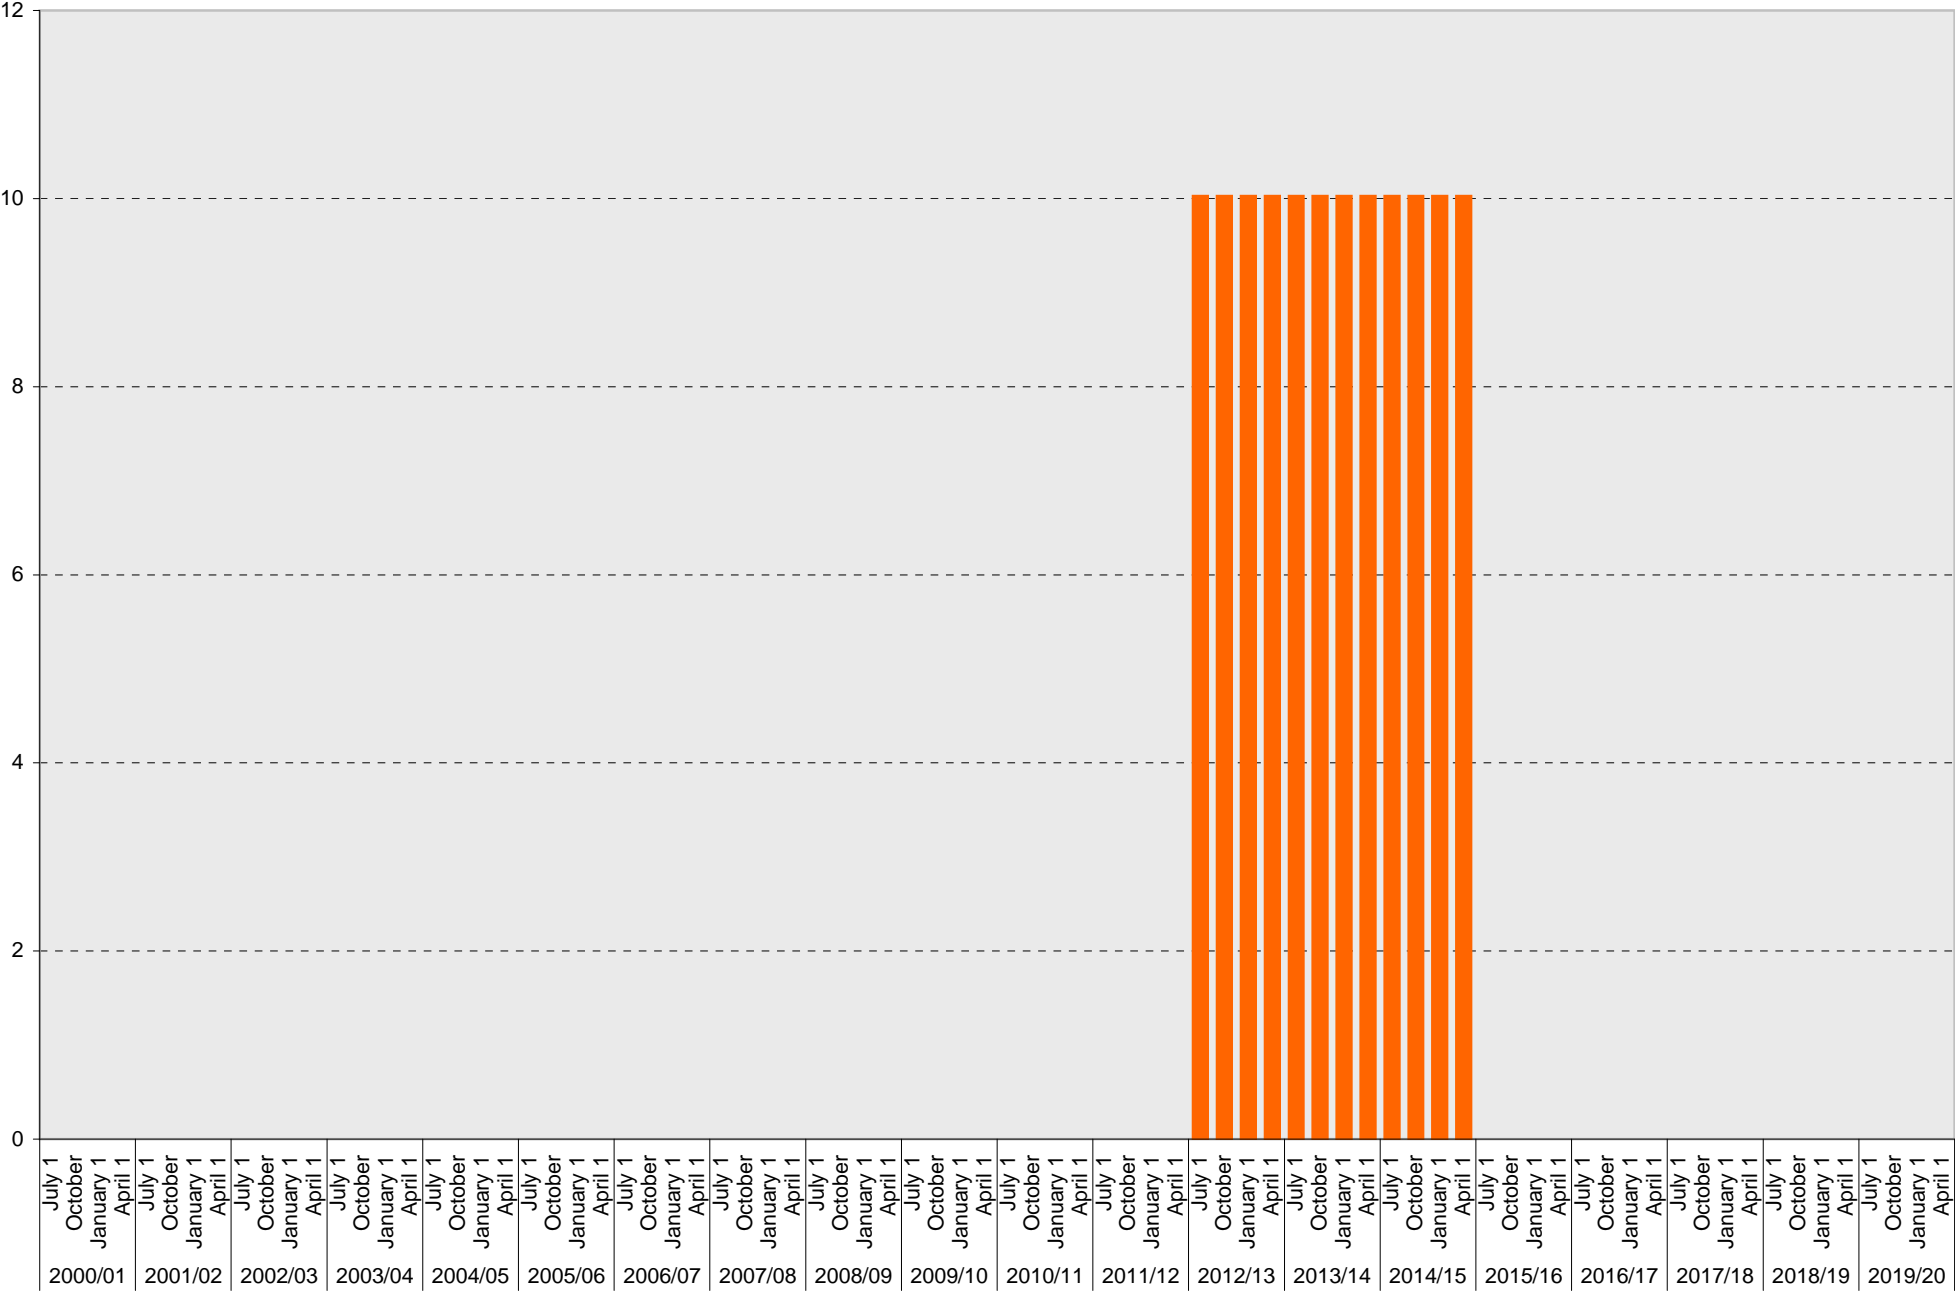

University of California, San Diego Parking Space Inventory

Lot P395: Visitor: Meter Parking Spaces

■ Visitor: Meter