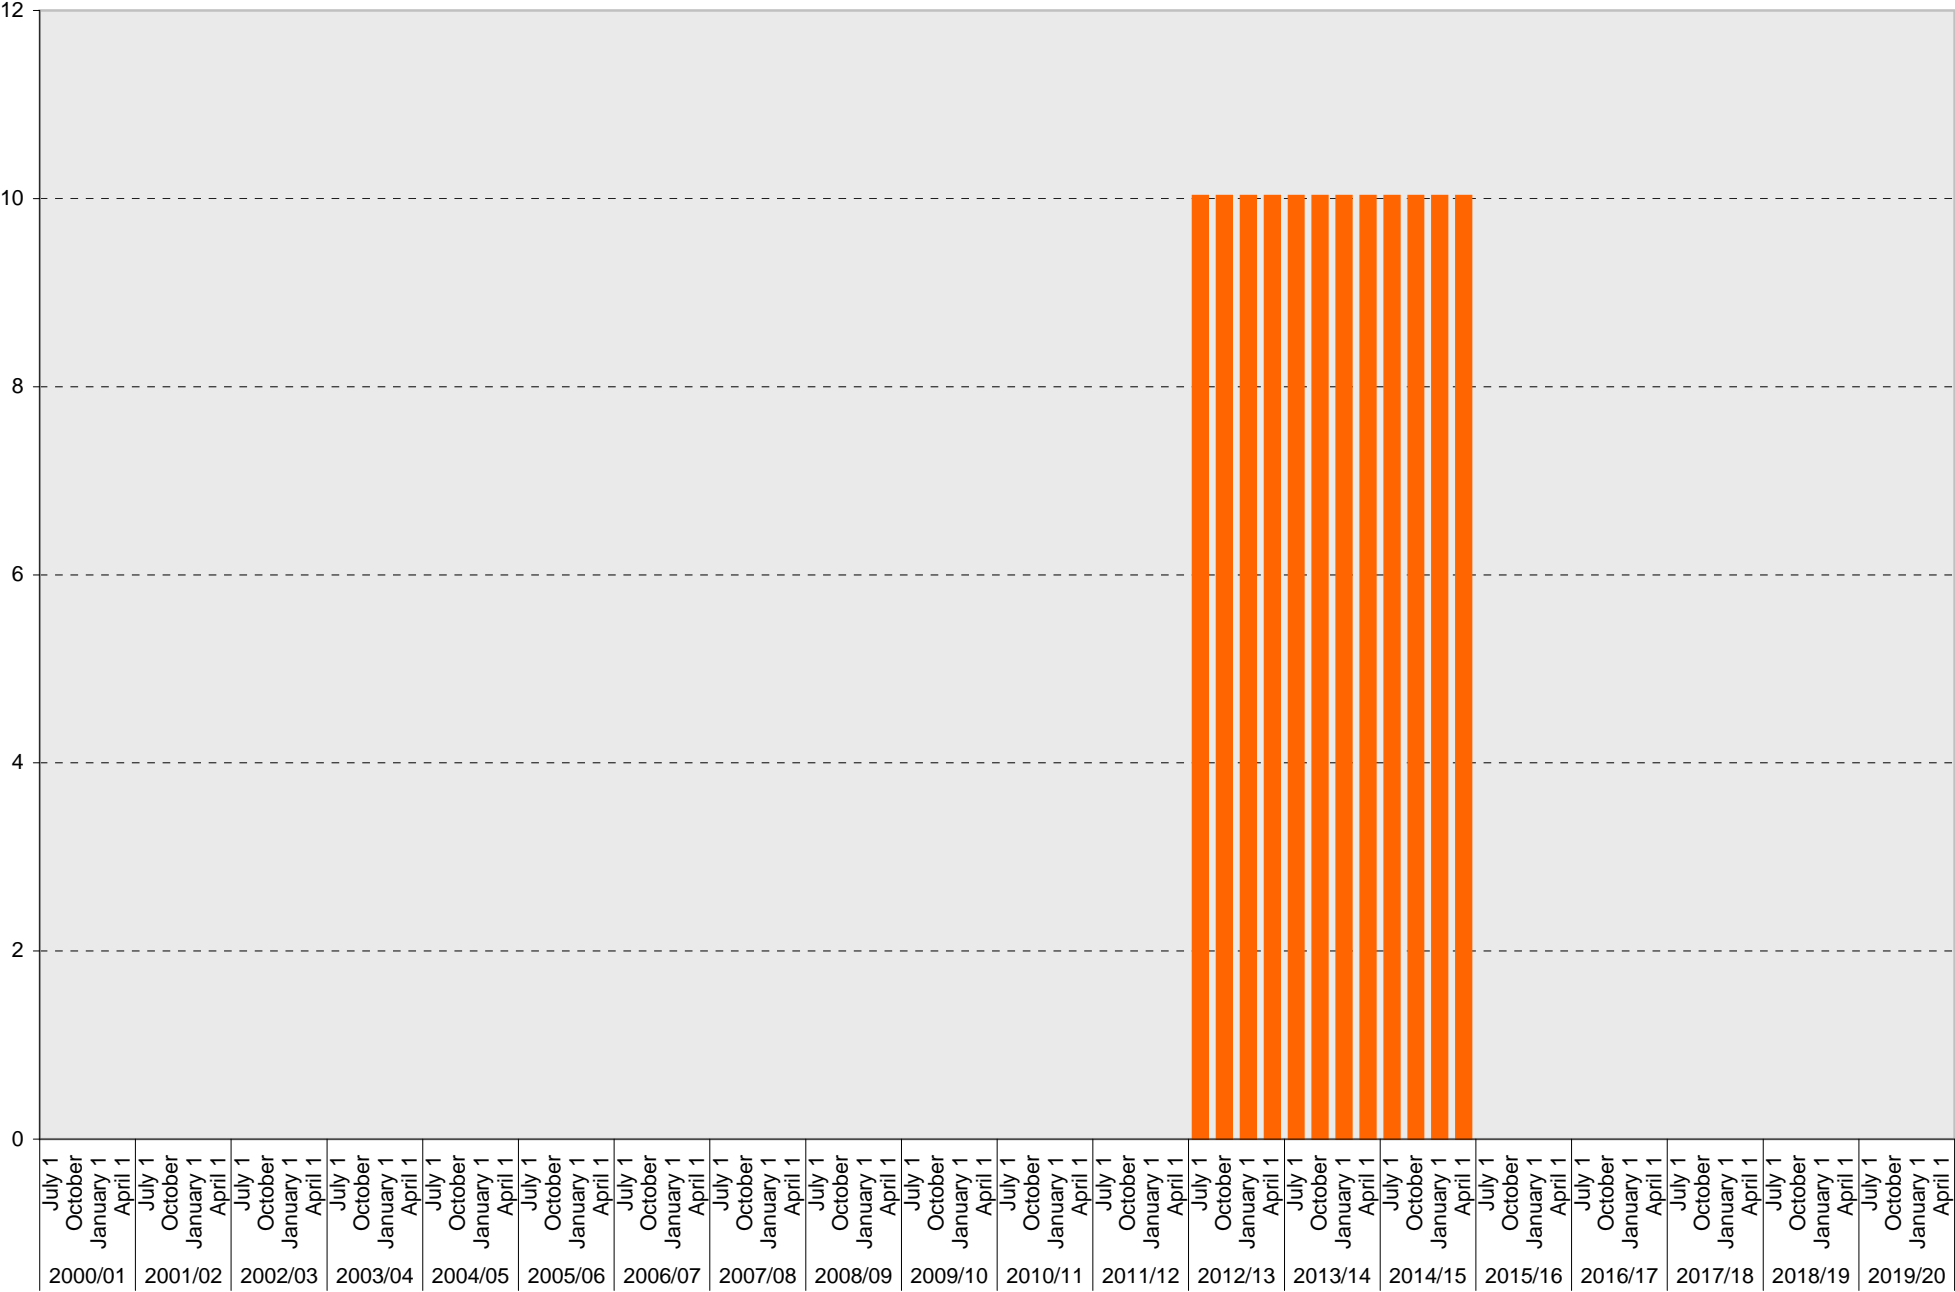

## Lot P395: Visitor: Meter Parking Spaces

■ Visitor: Meter

## Lot P395: Visitor: Total Parking Spaces

■ Visitor: Total