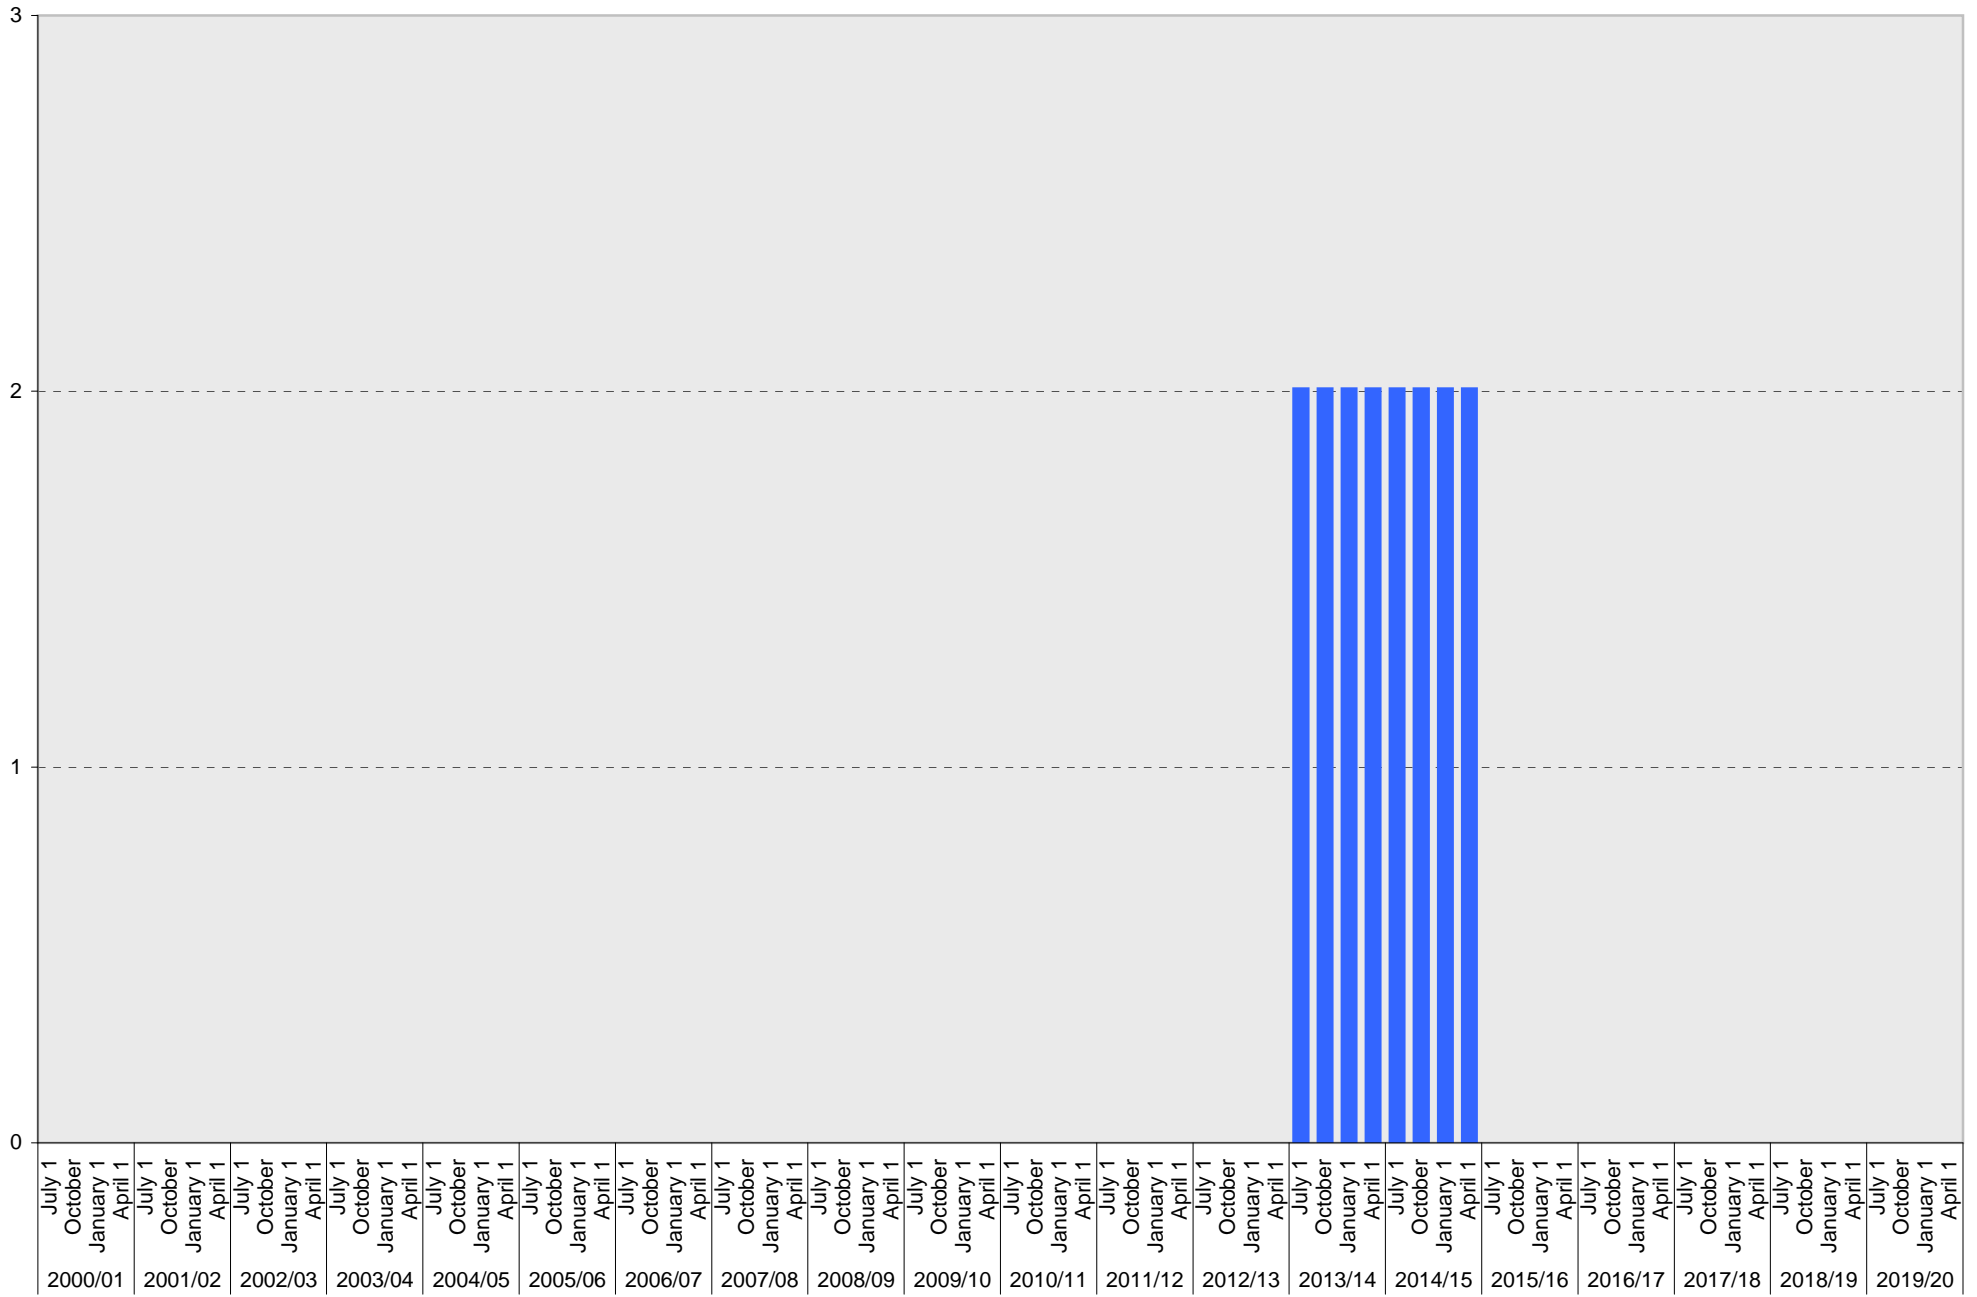

University of California, San Diego Parking Space Inventory

Lot P395: Reserved Parking Spaces

■ Reserved