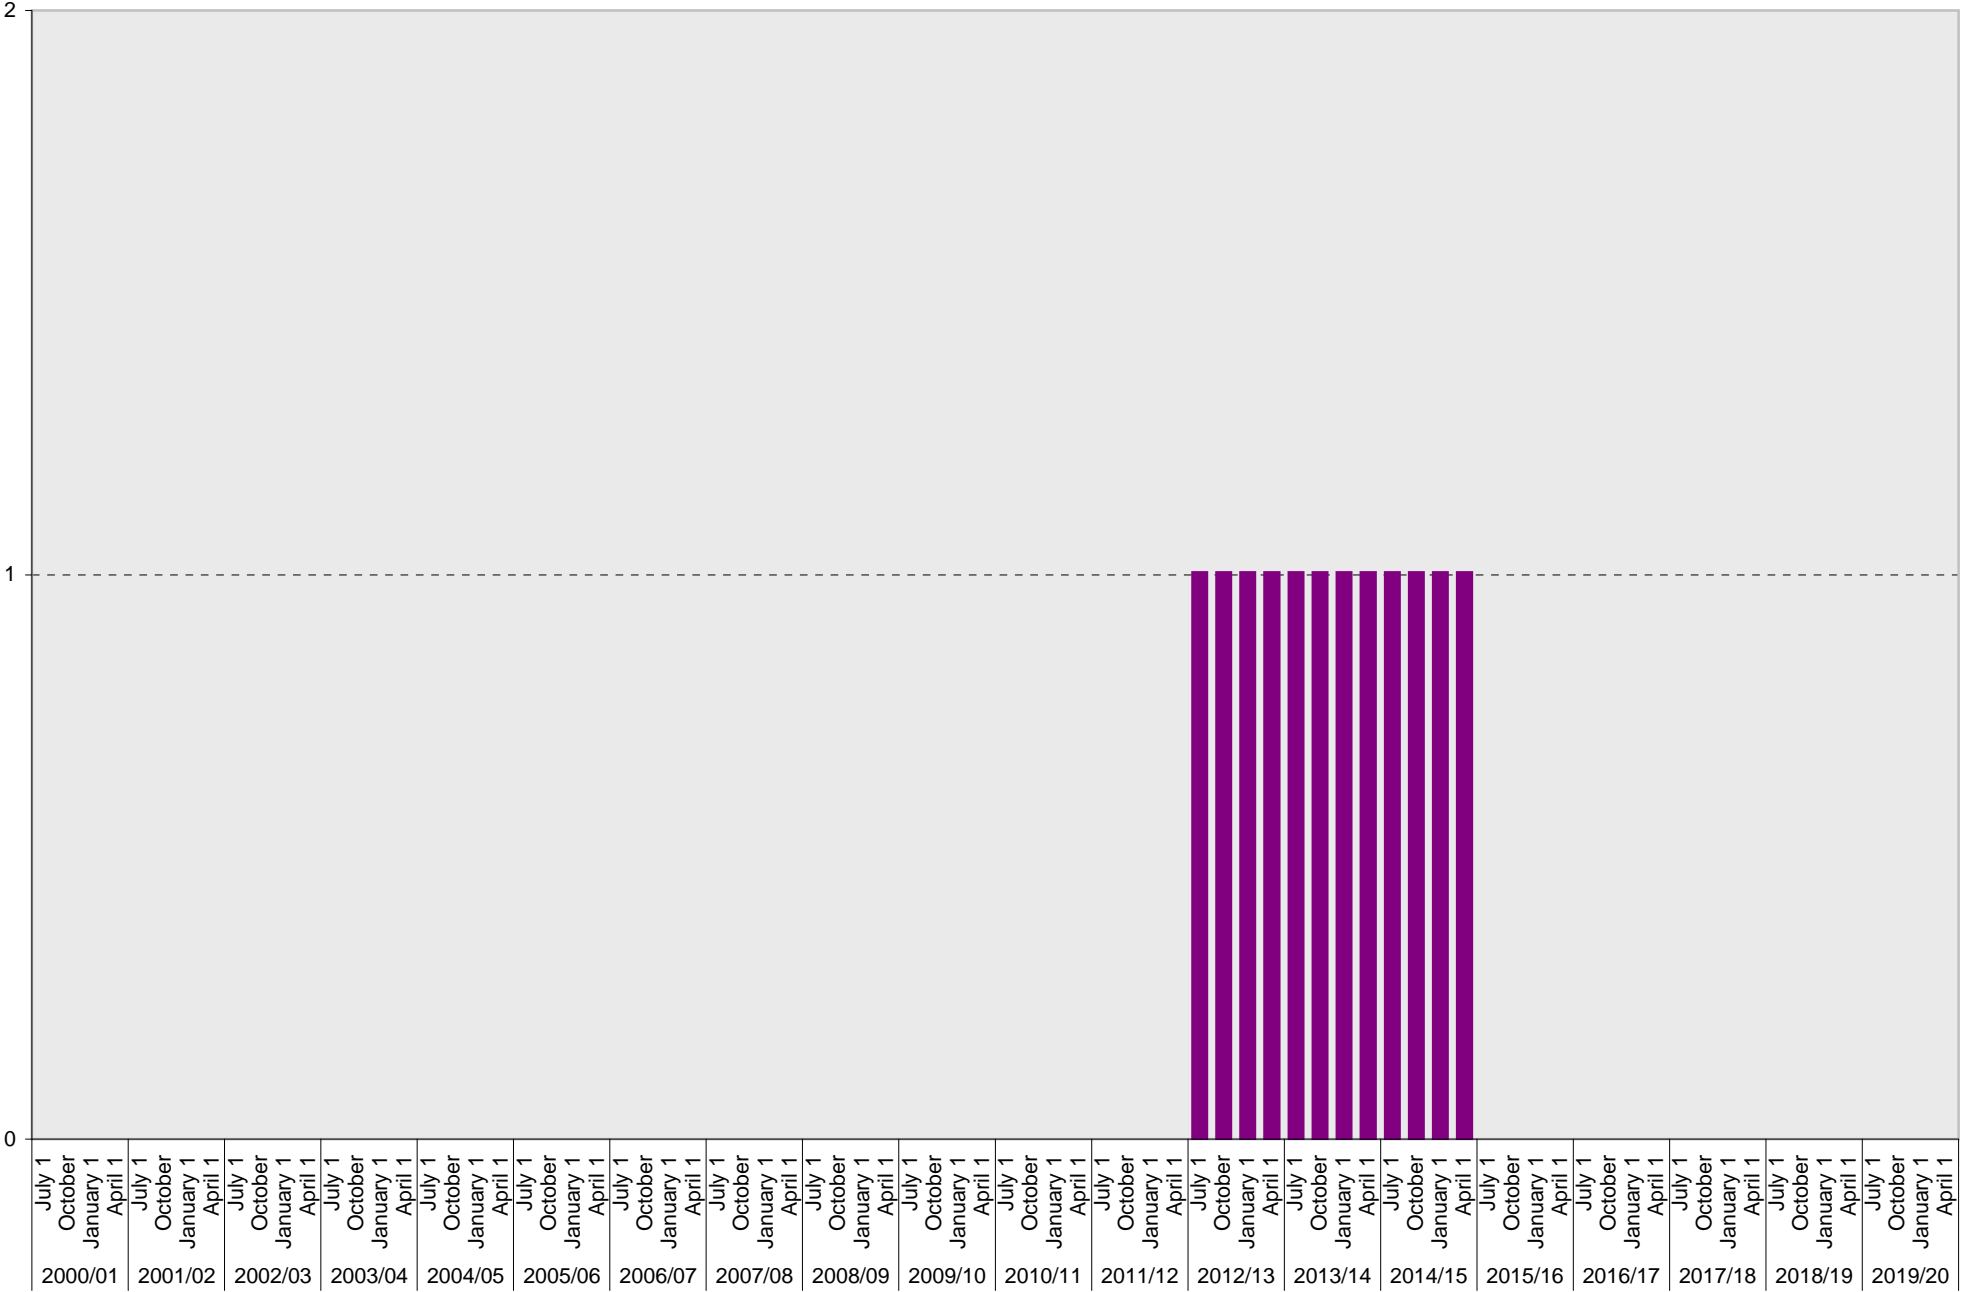

University of California, San Diego Parking Space Inventory
Lot P395: Allocated: Vanpool Vehicle Parking Spaces

■ Allocated