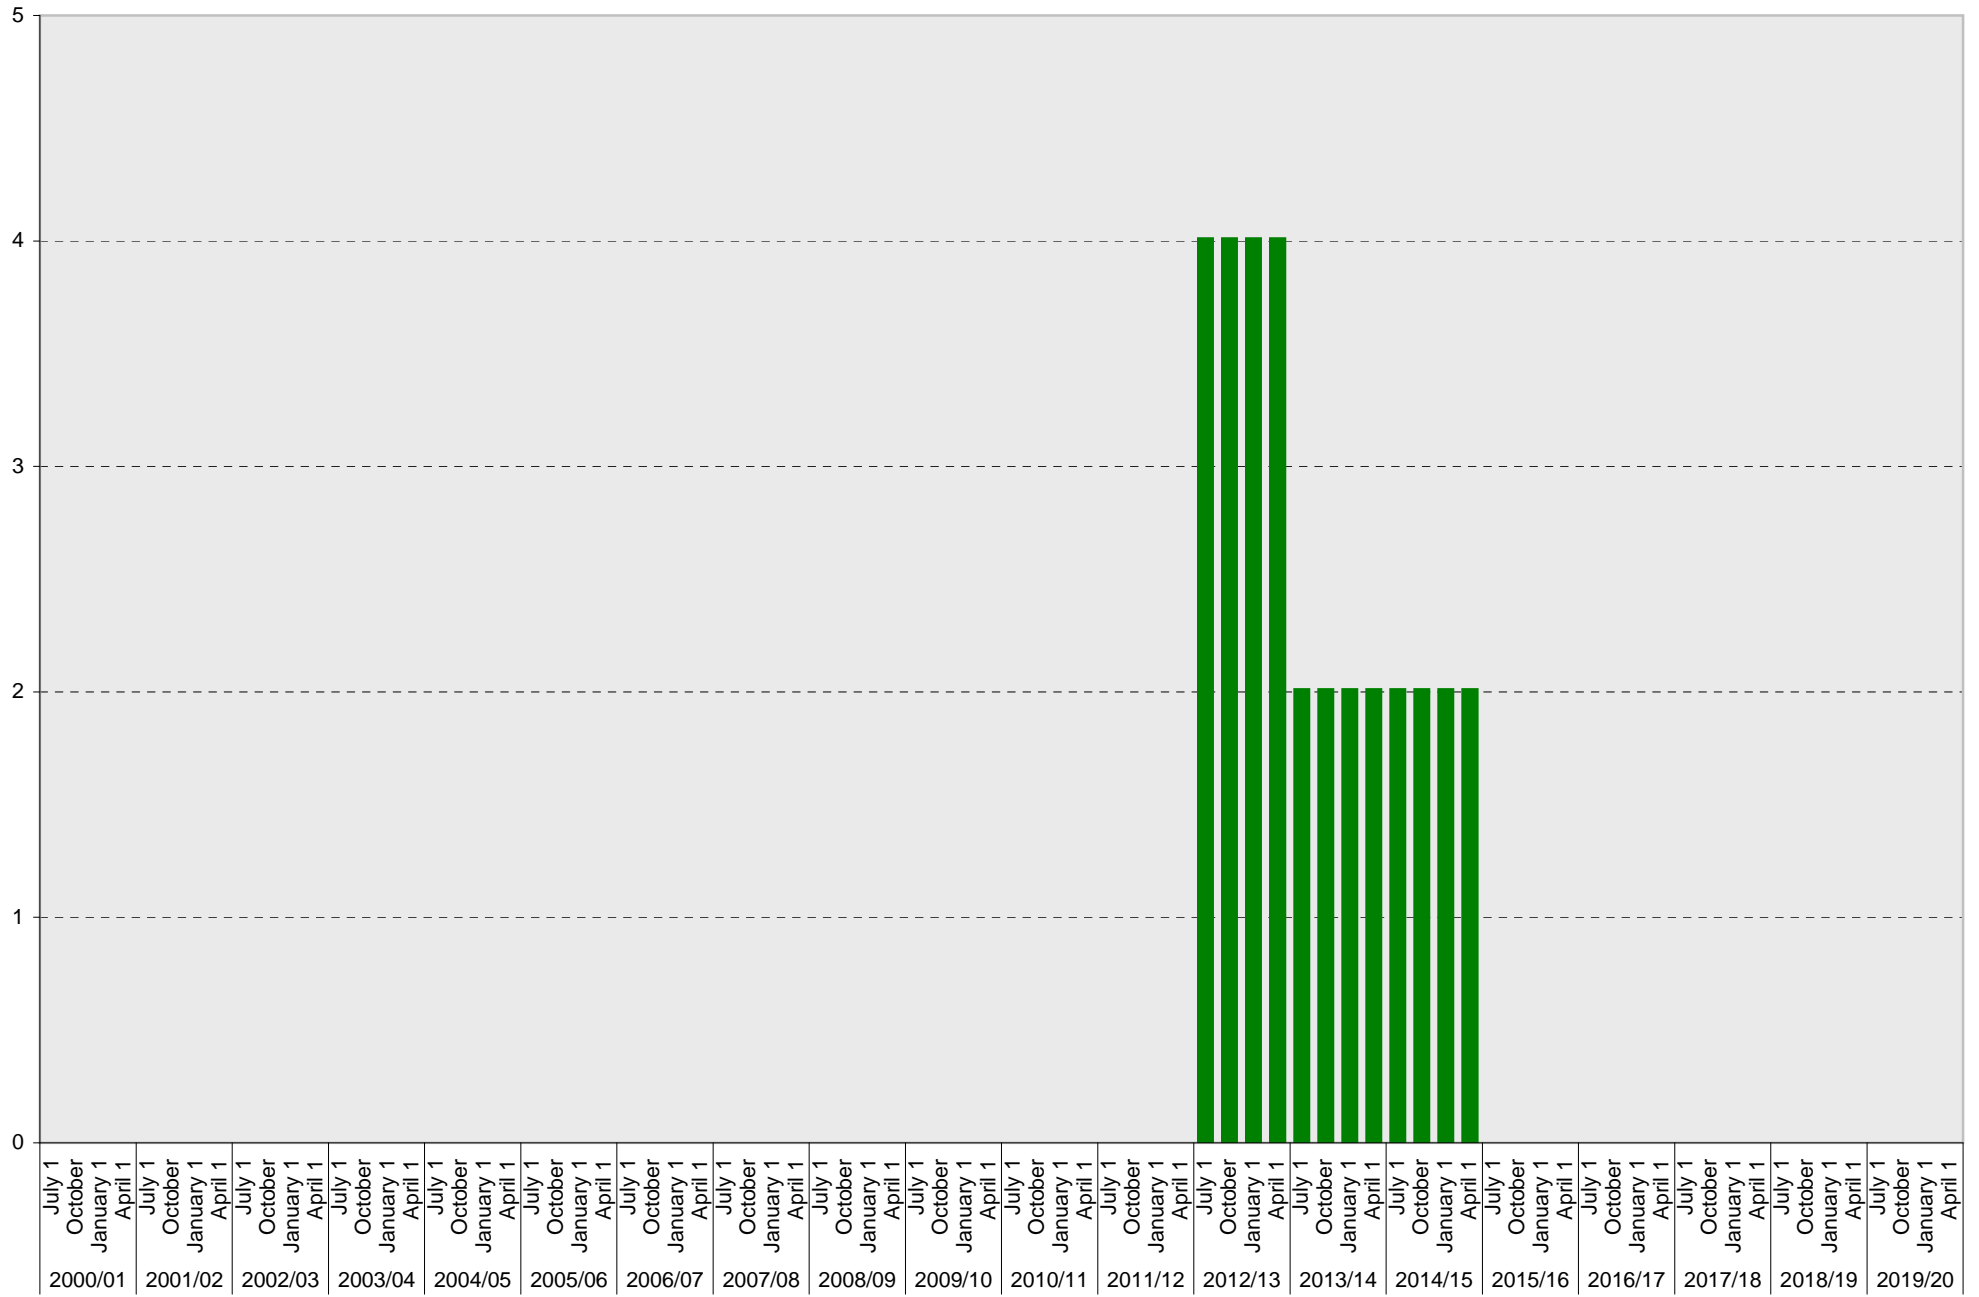

## Lot P395: B Parking Spaces

■ B

## Lot P395: Visitor: Total Parking Spaces

■ Visitor: Total