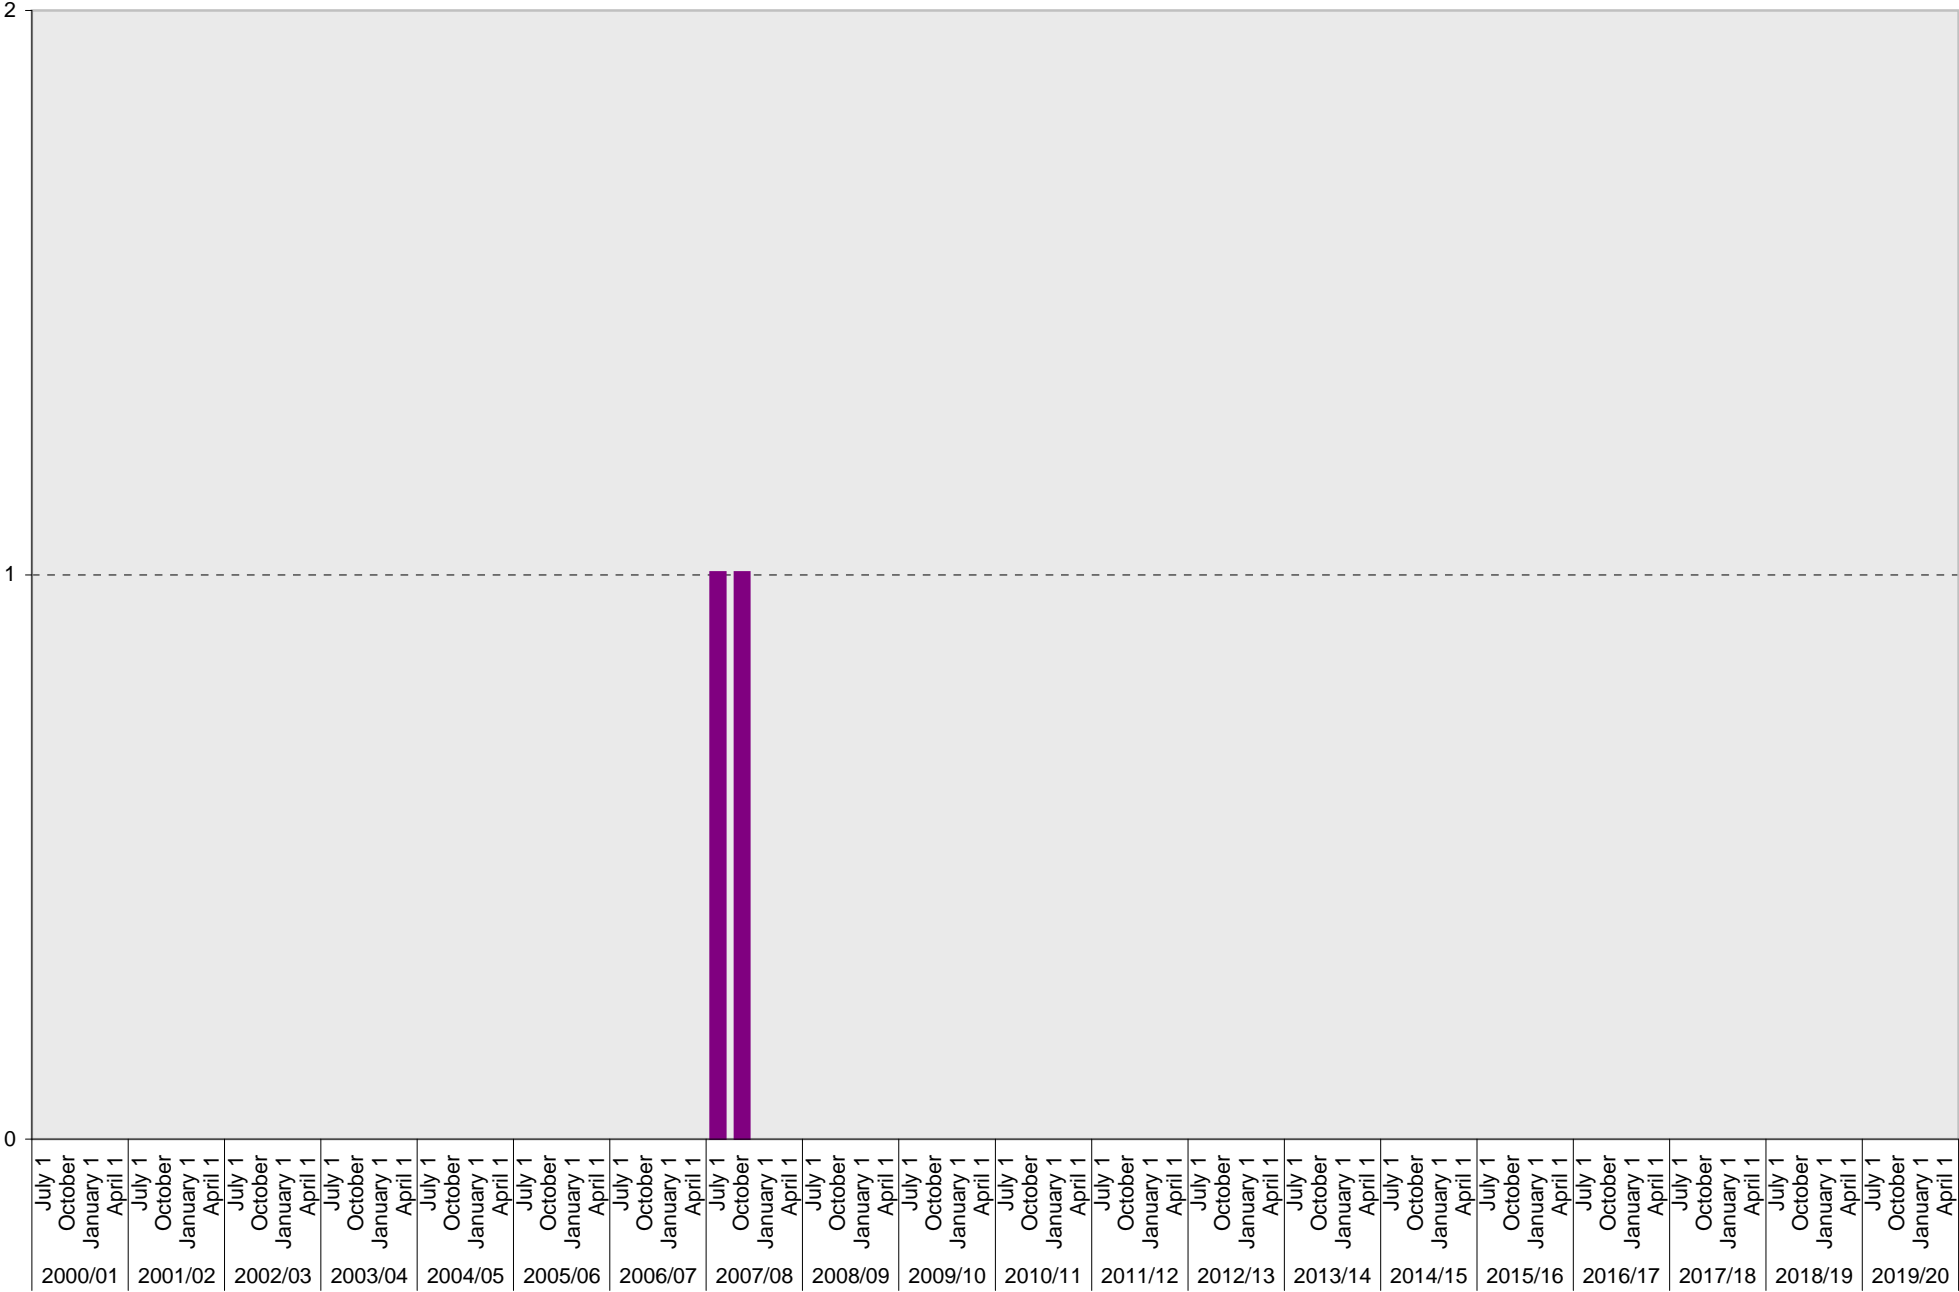

University of California, San Diego Parking Space Inventory
Lot P394: Allocated: Flexcar Parking Spaces

■ Allocated