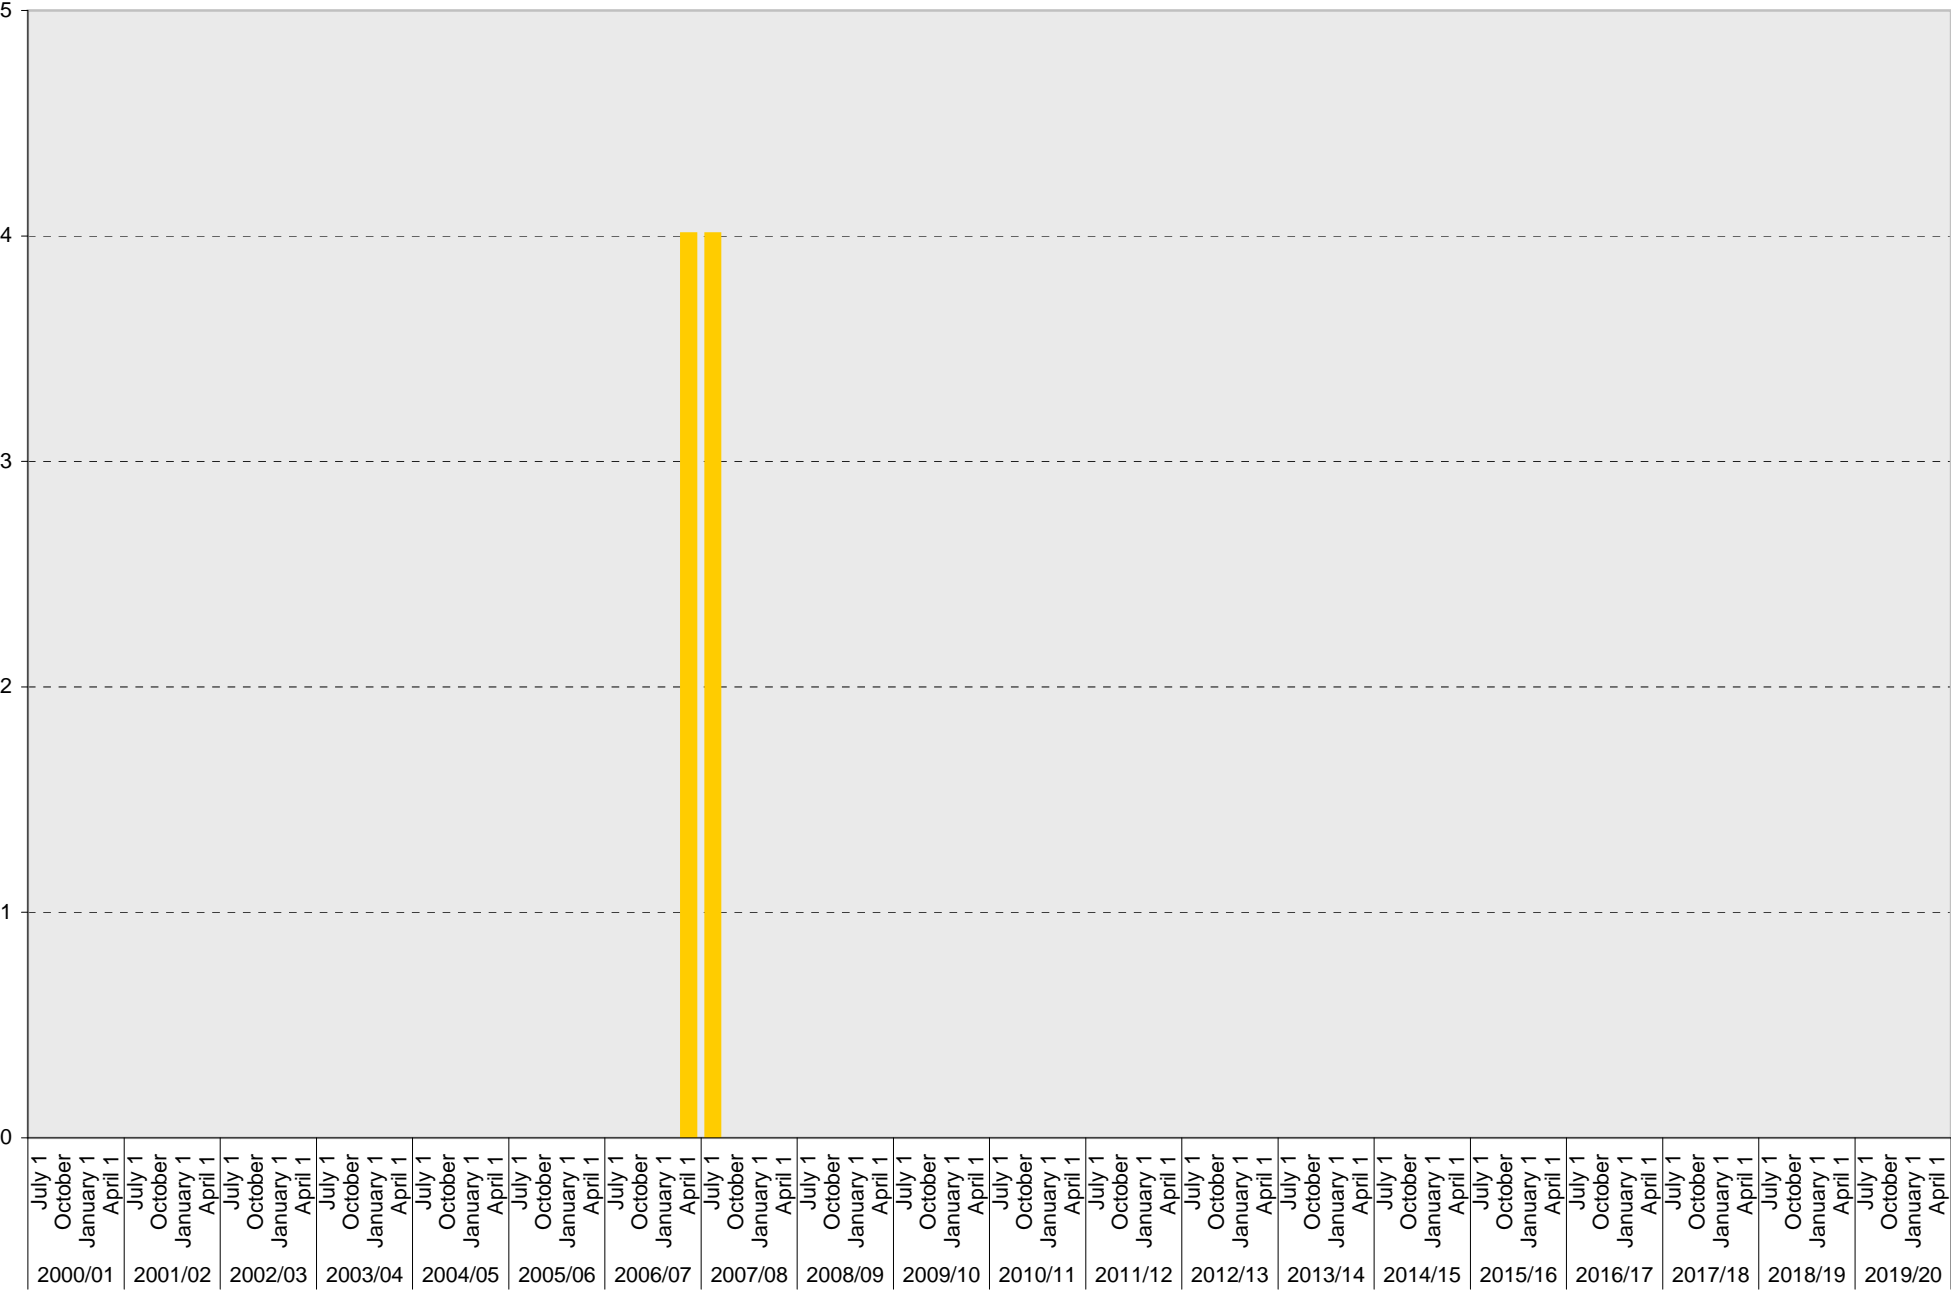

University of California, San Diego Parking Space Inventory
Lot P394: S Parking Spaces

S