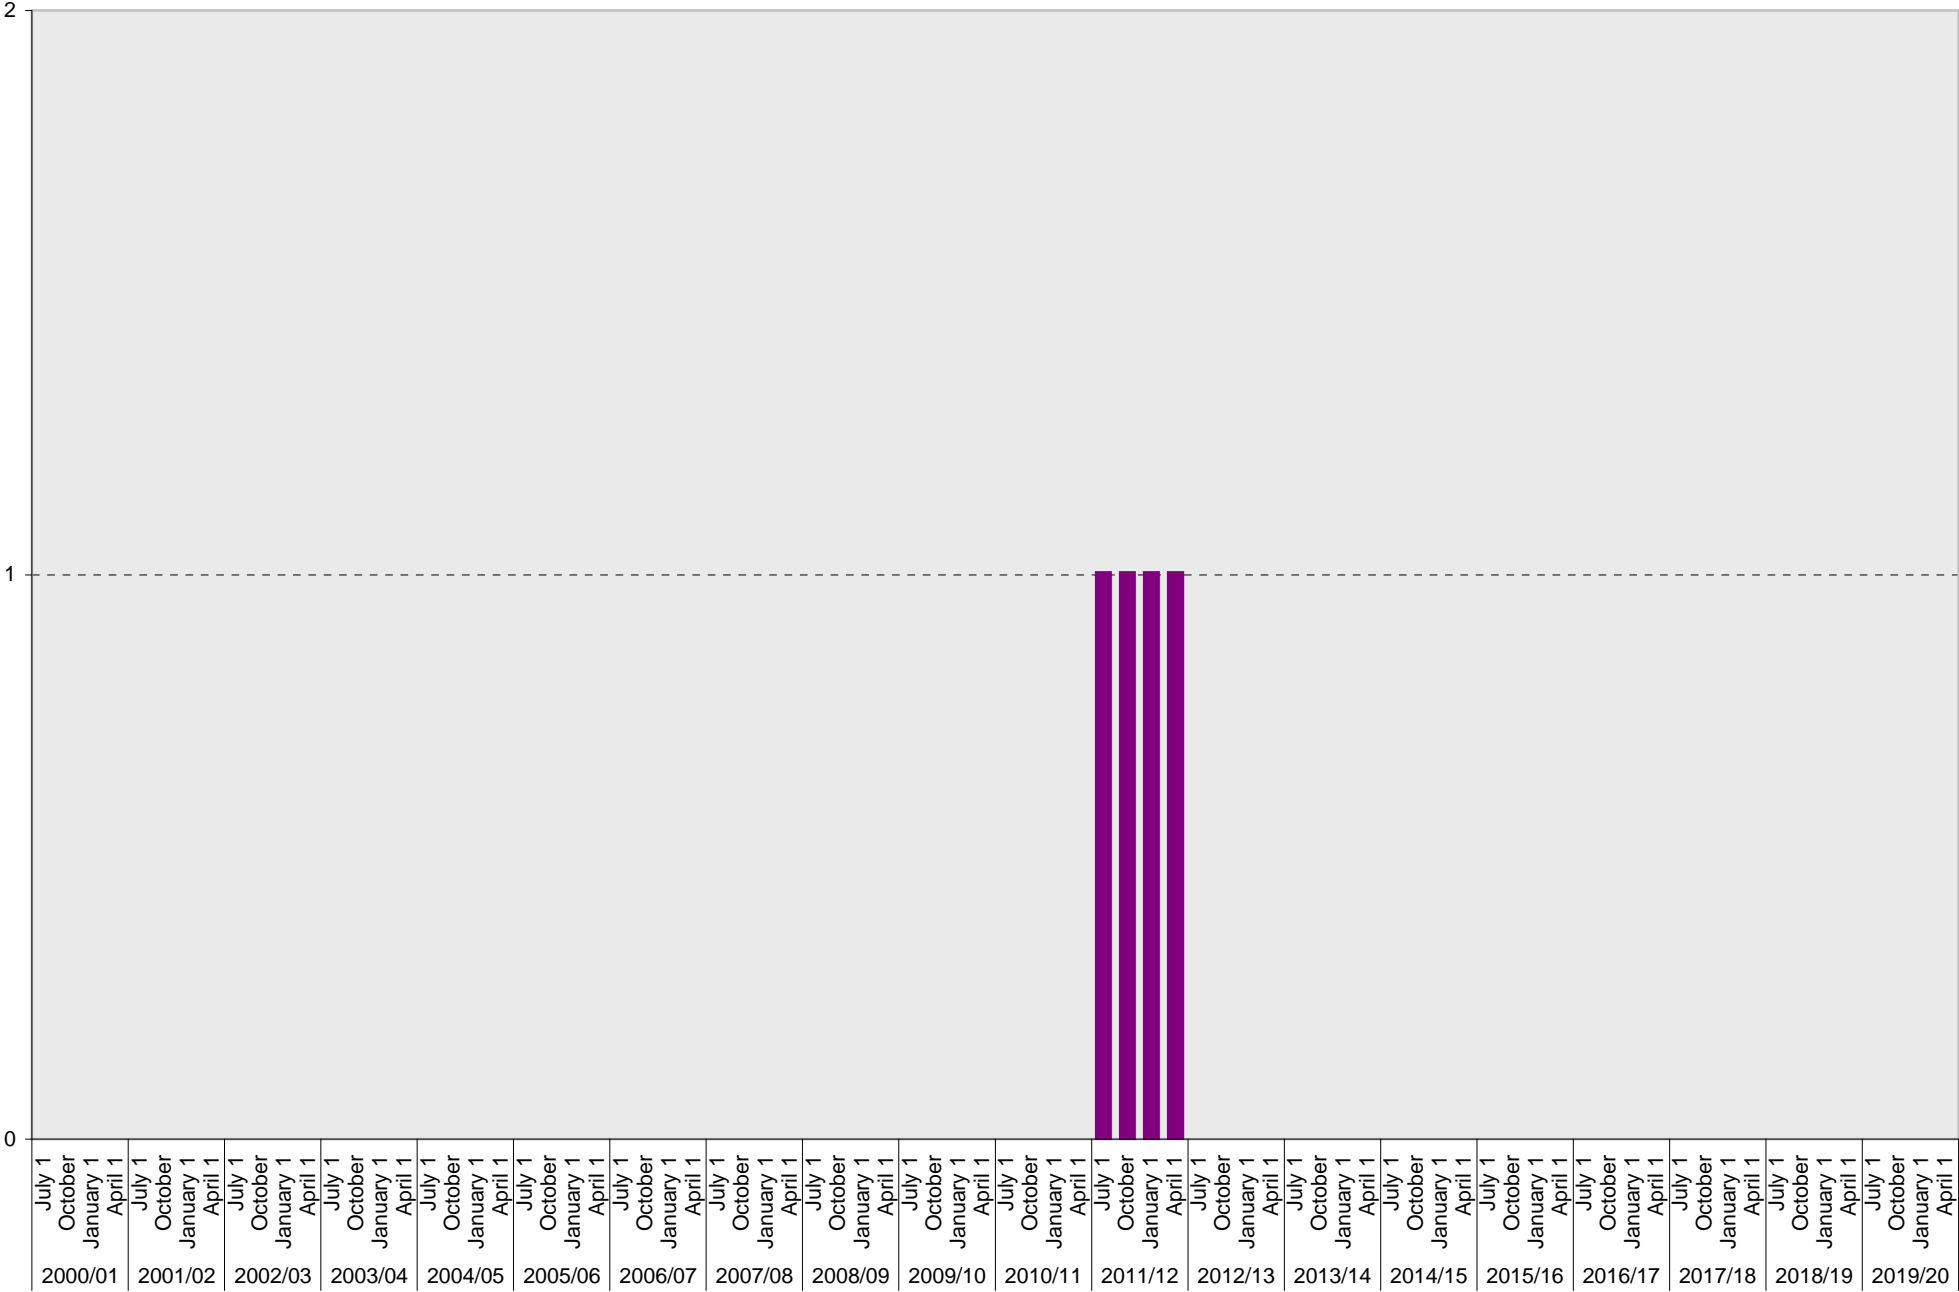

University of California, San Diego Parking Space Inventory

Lot P394: Allocated: Vanpool Vehicle Parking Spaces

■ Allocated