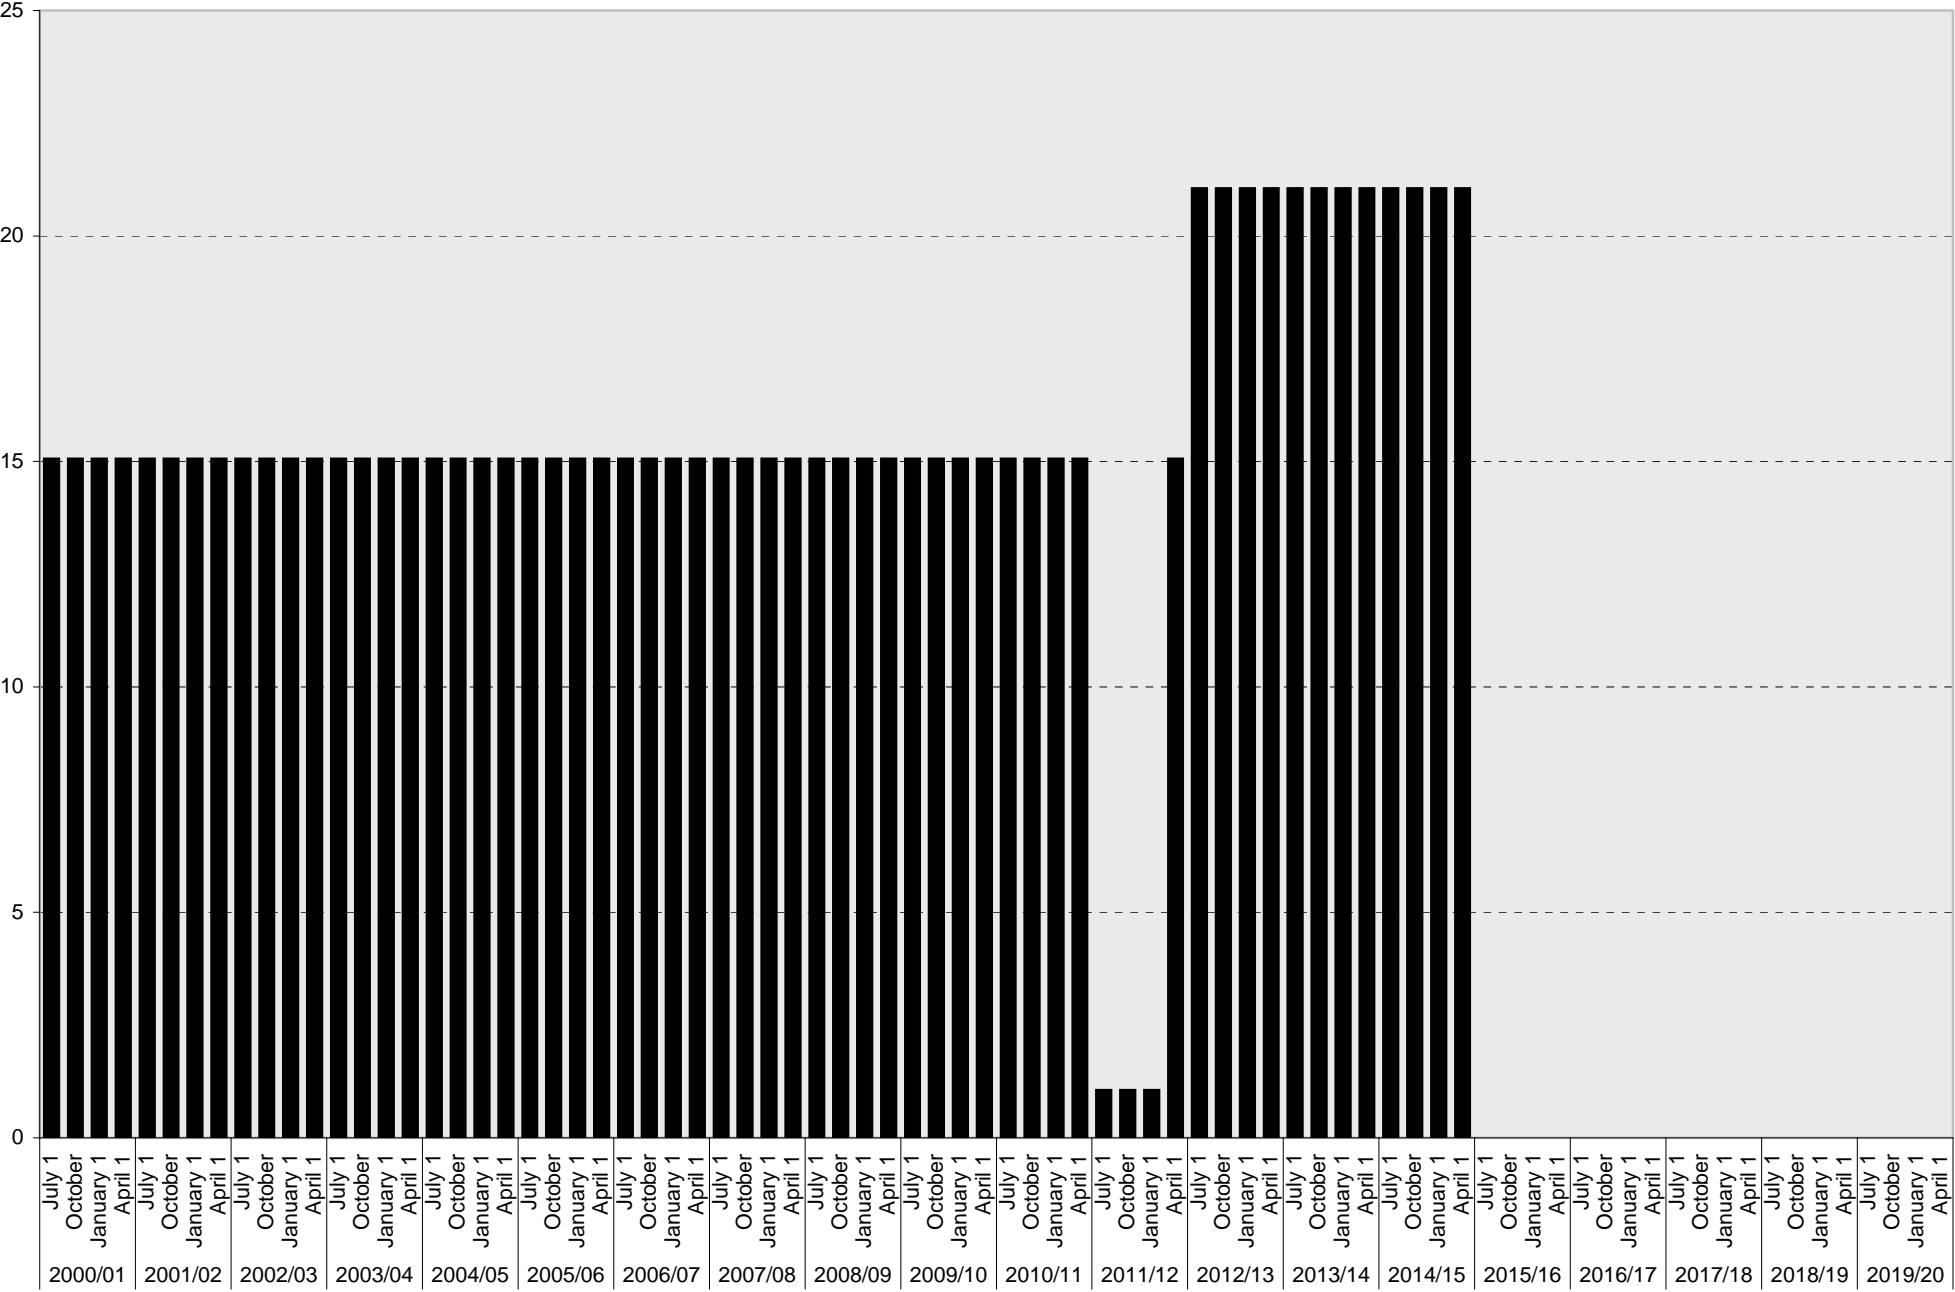

University of California, San Diego Parking Space Inventory

Lot P394: Total Parking Spaces

■ Total