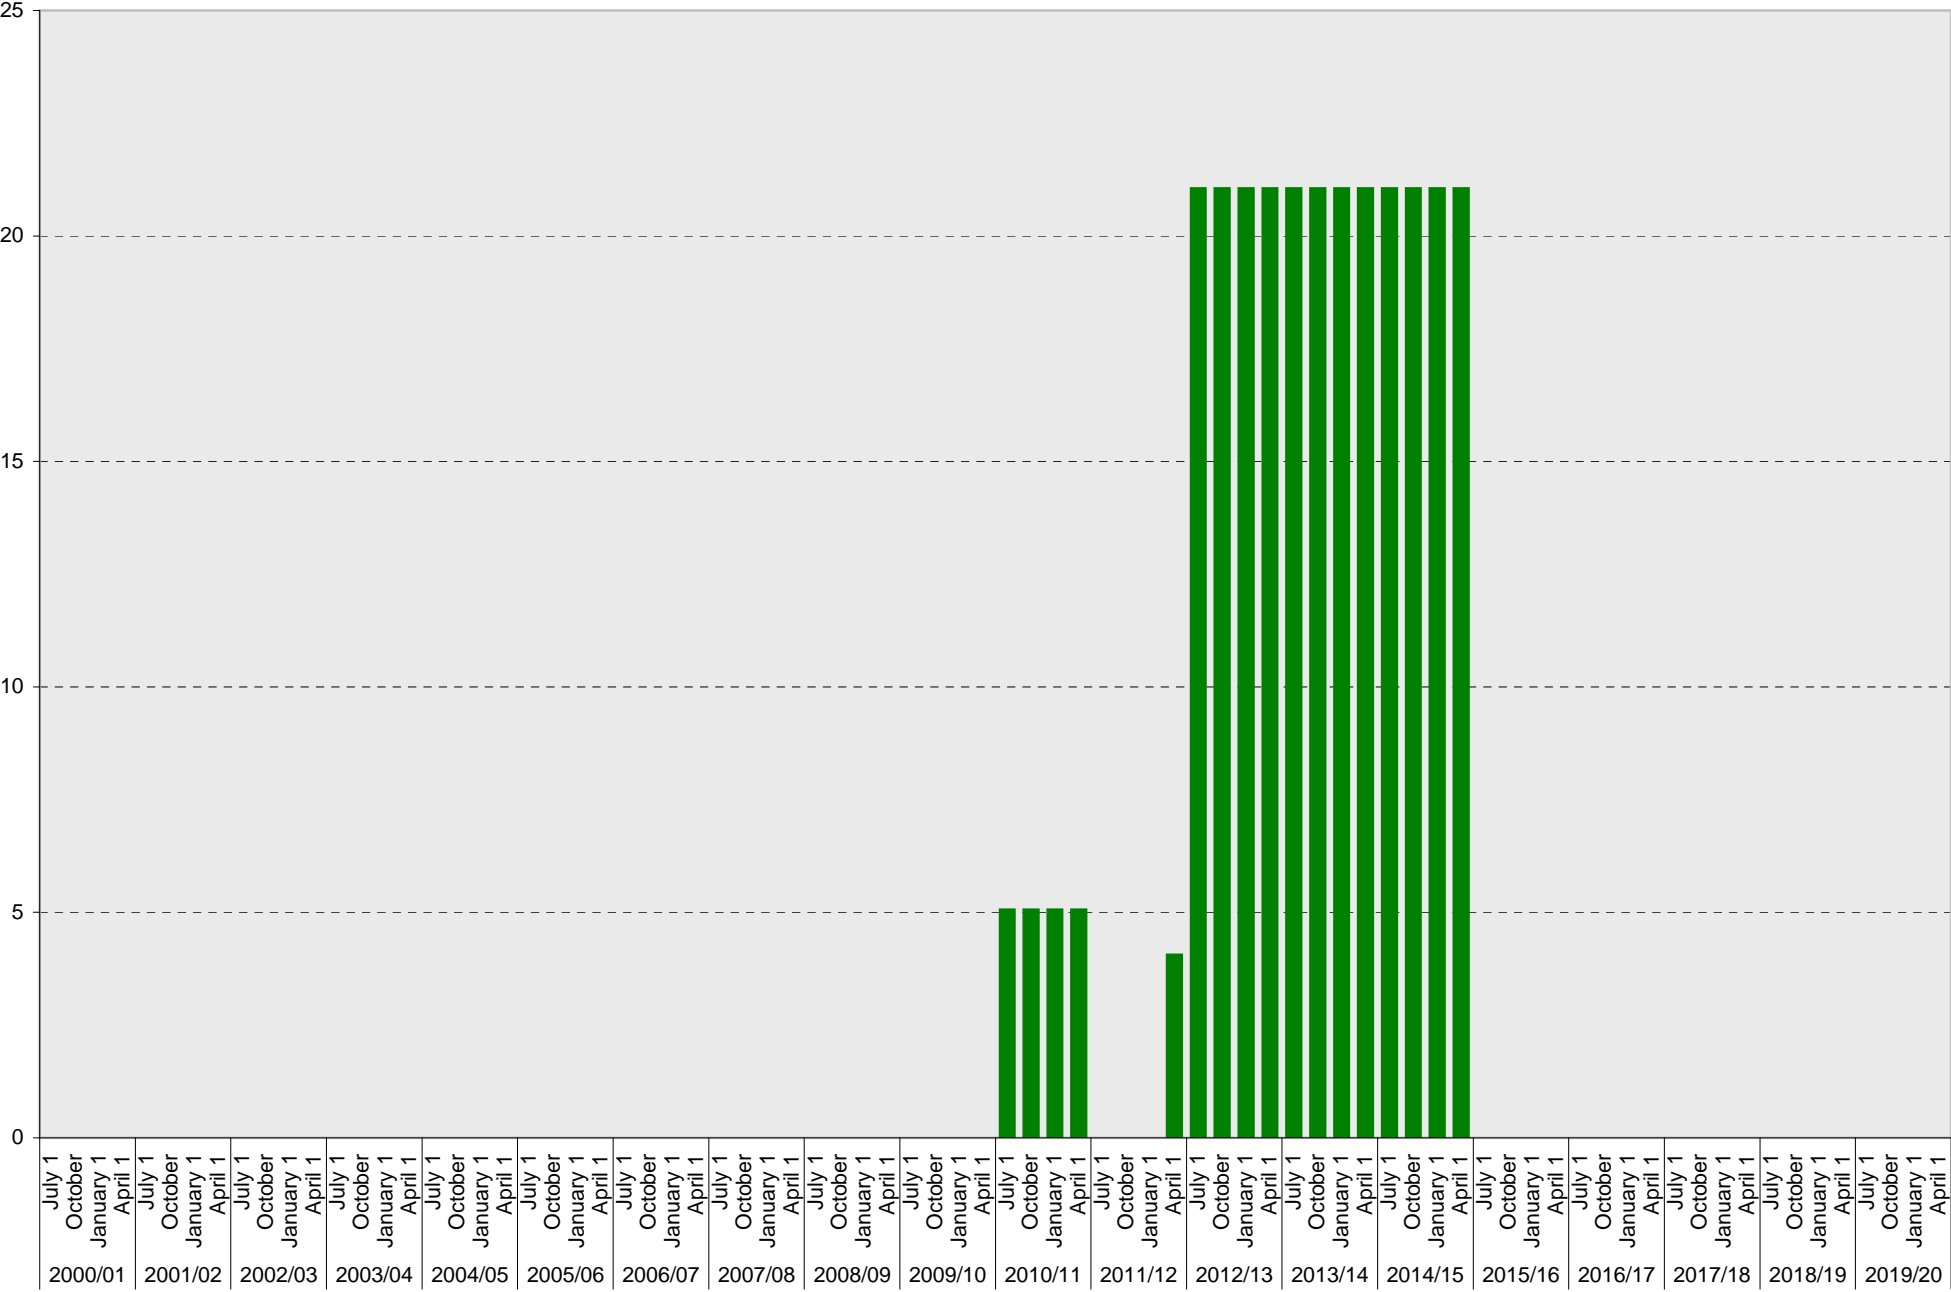

University of California, San Diego Parking Space Inventory

Lot P394: B Parking Spaces

■ B