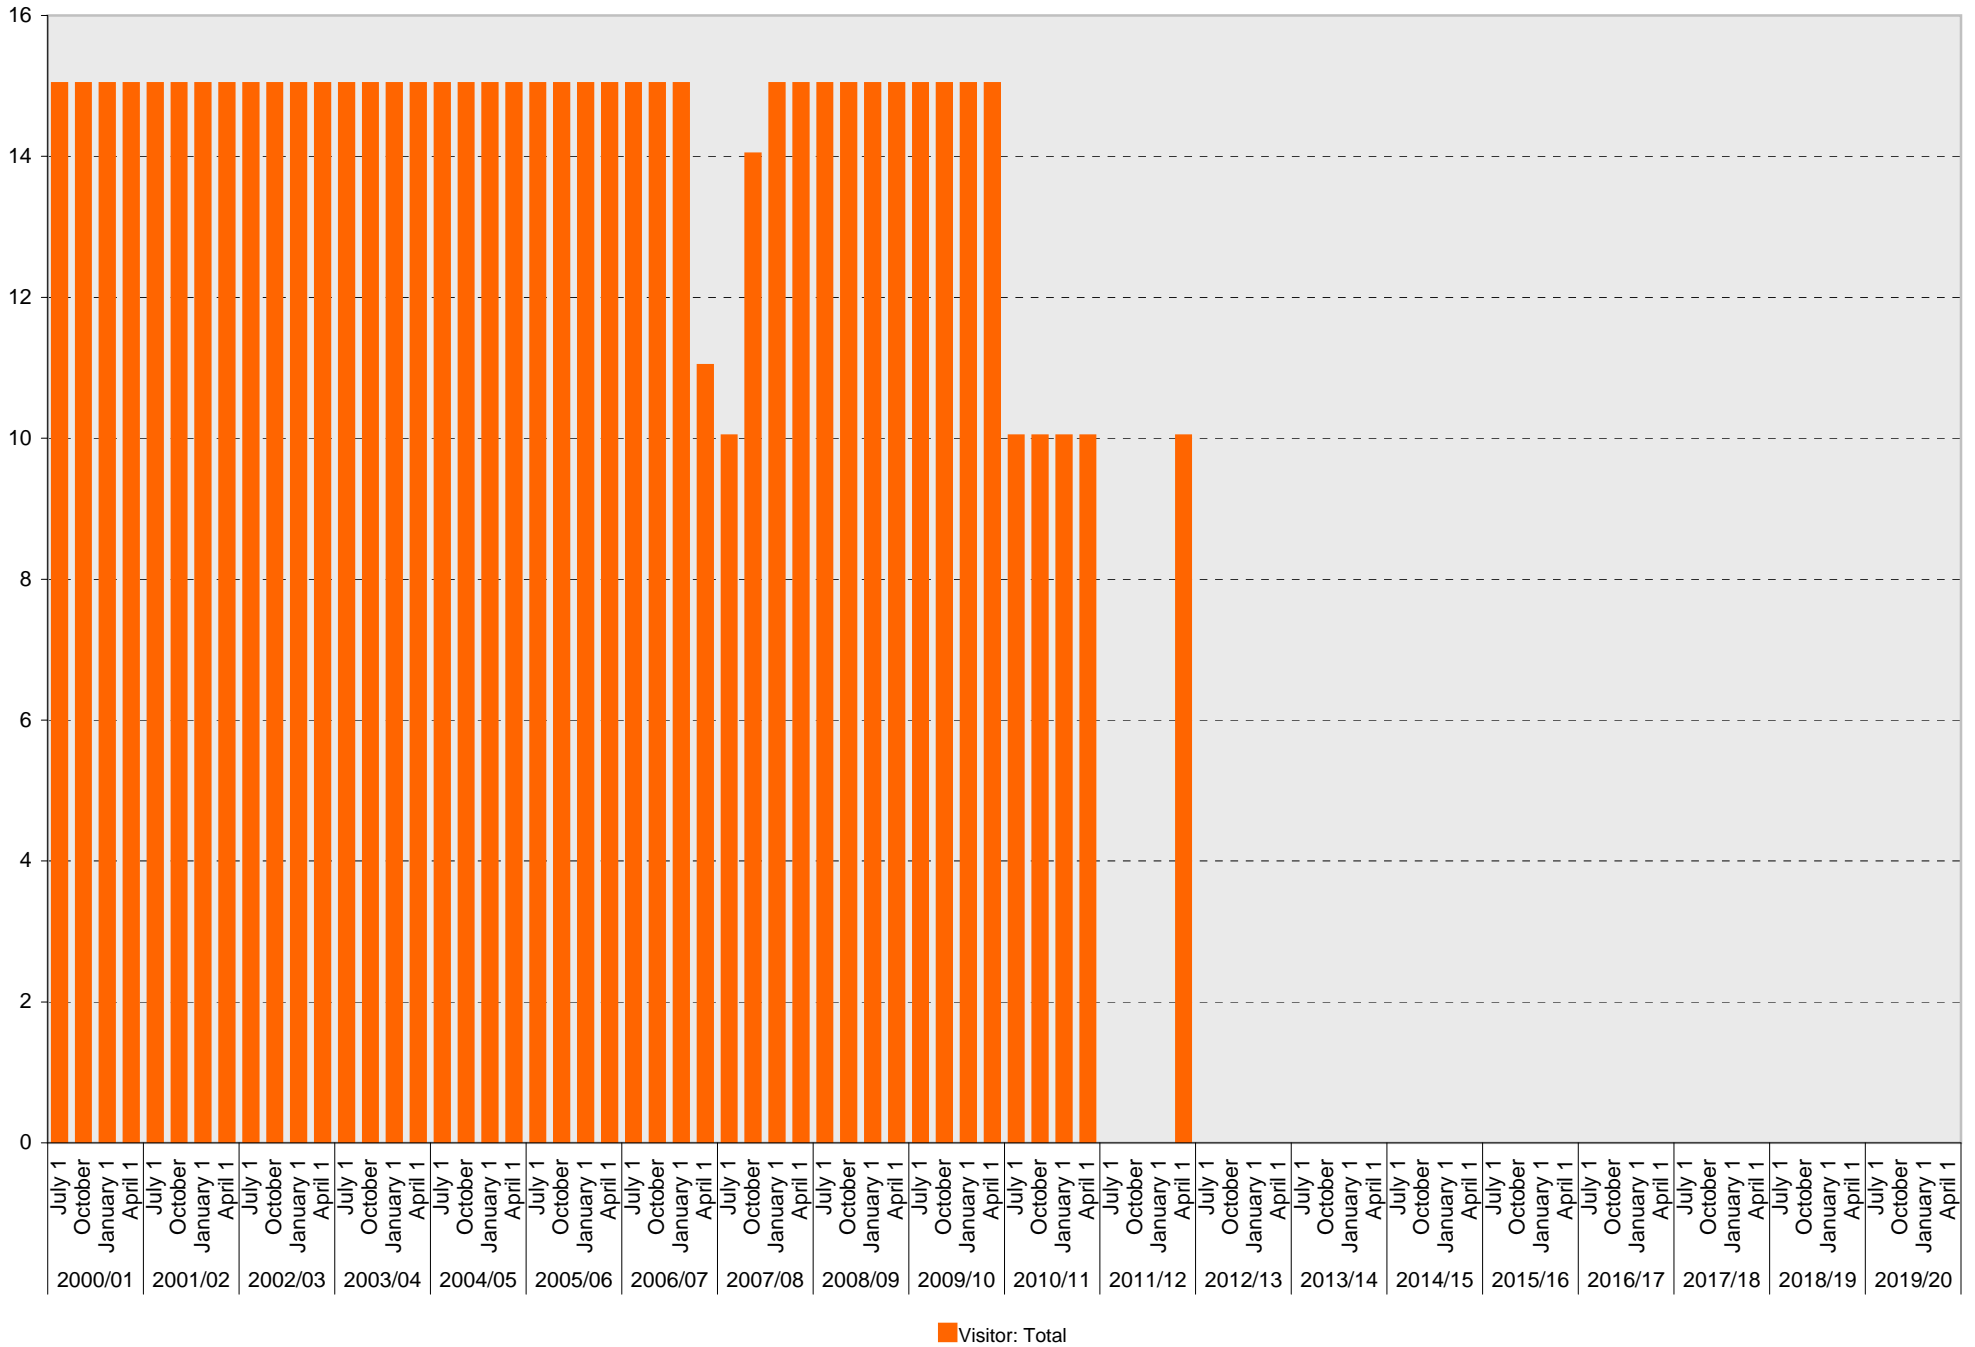

University of California, San Diego Parking Space Inventory

Lot P394: Visitor: Total Parking Spaces