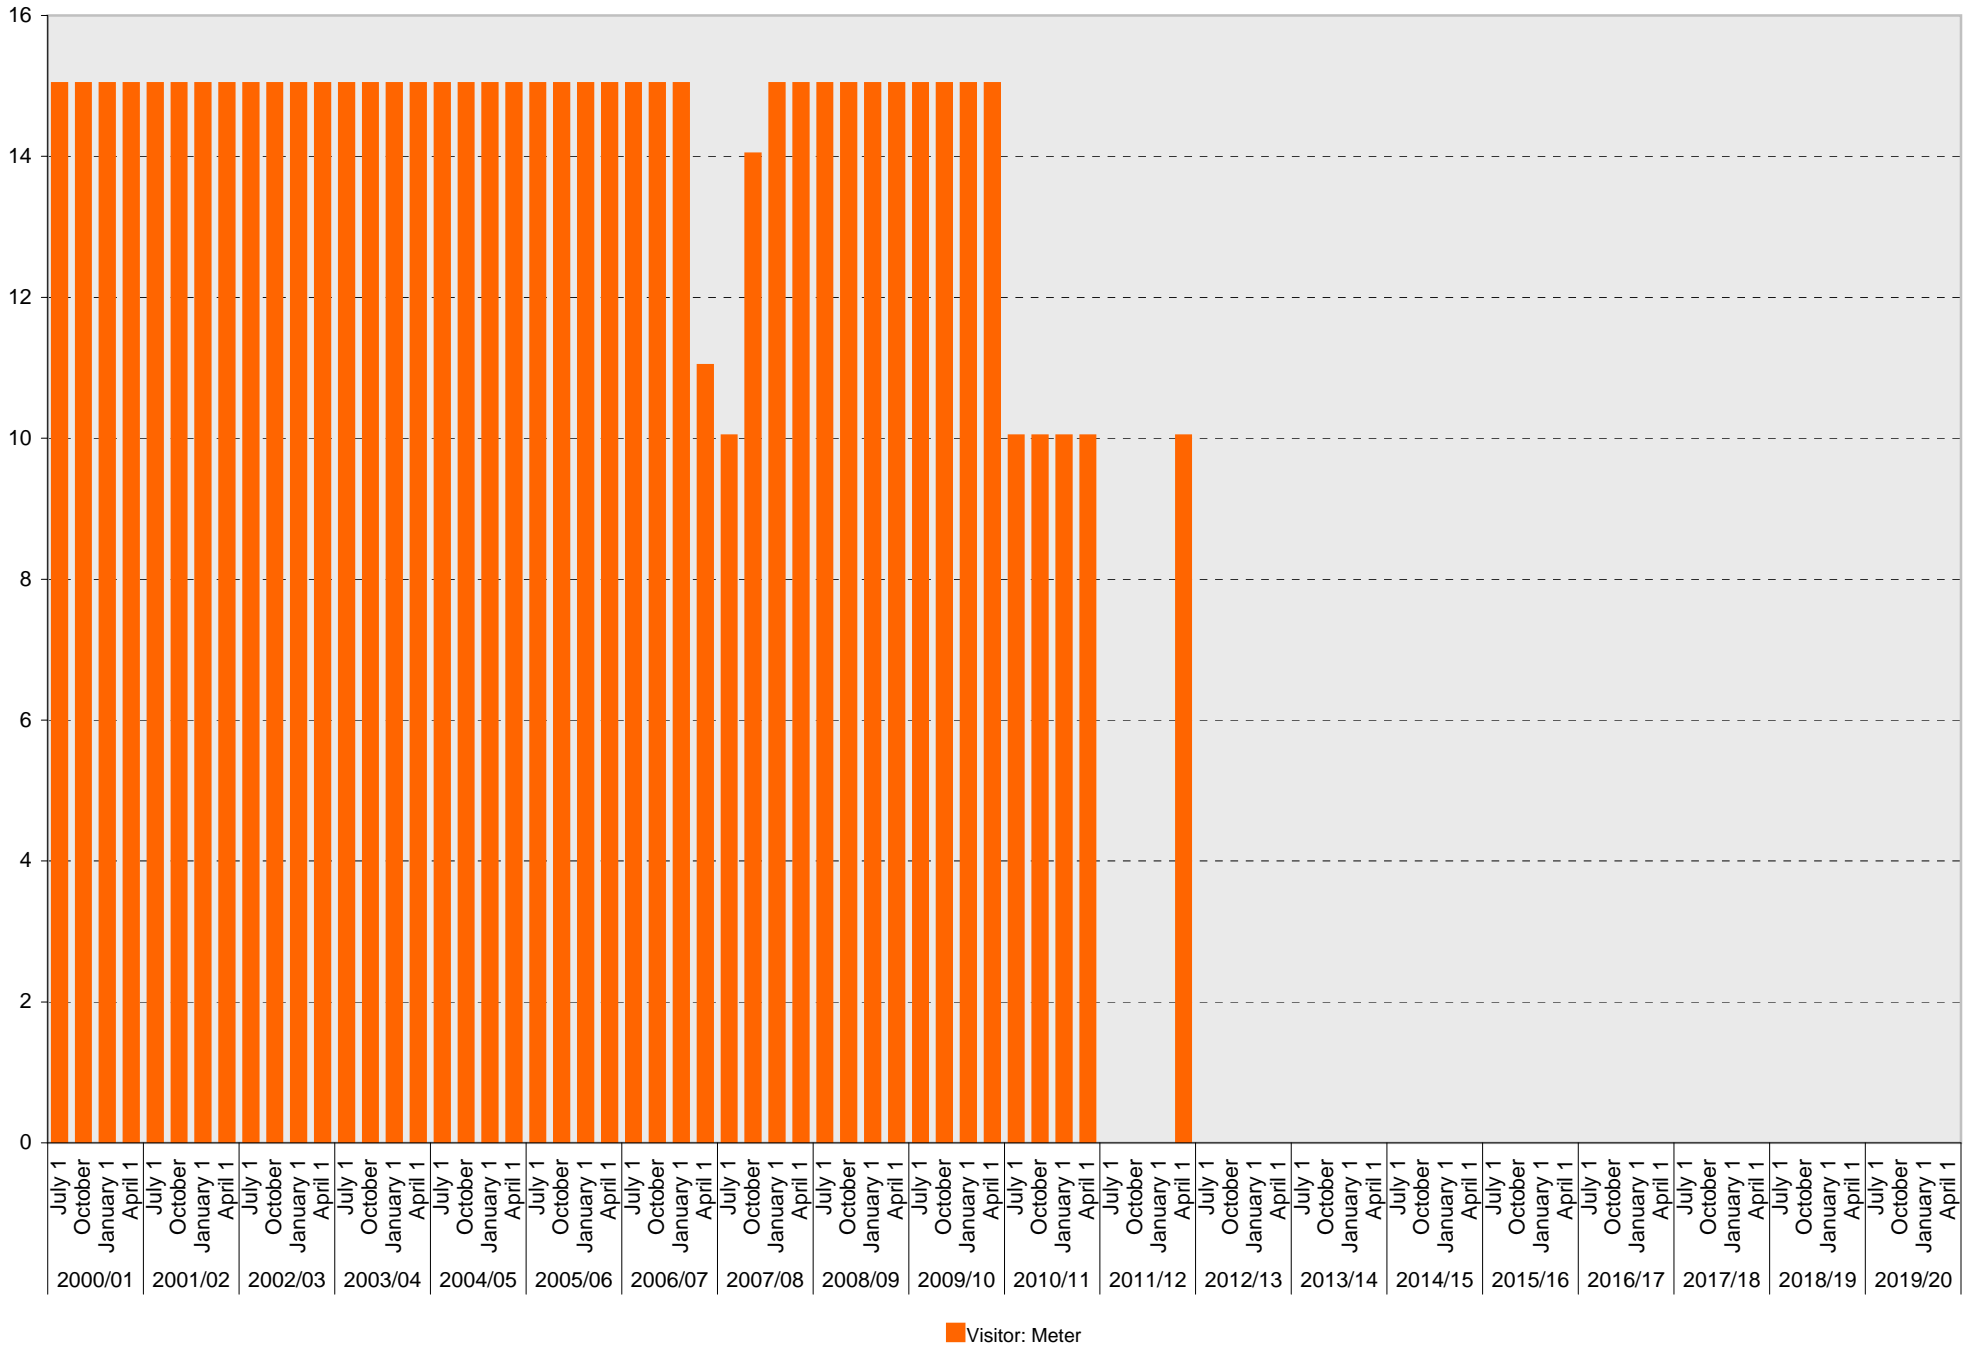

University of California, San Diego Parking Space Inventory

Lot P394: Visitor: Meter Parking Spaces