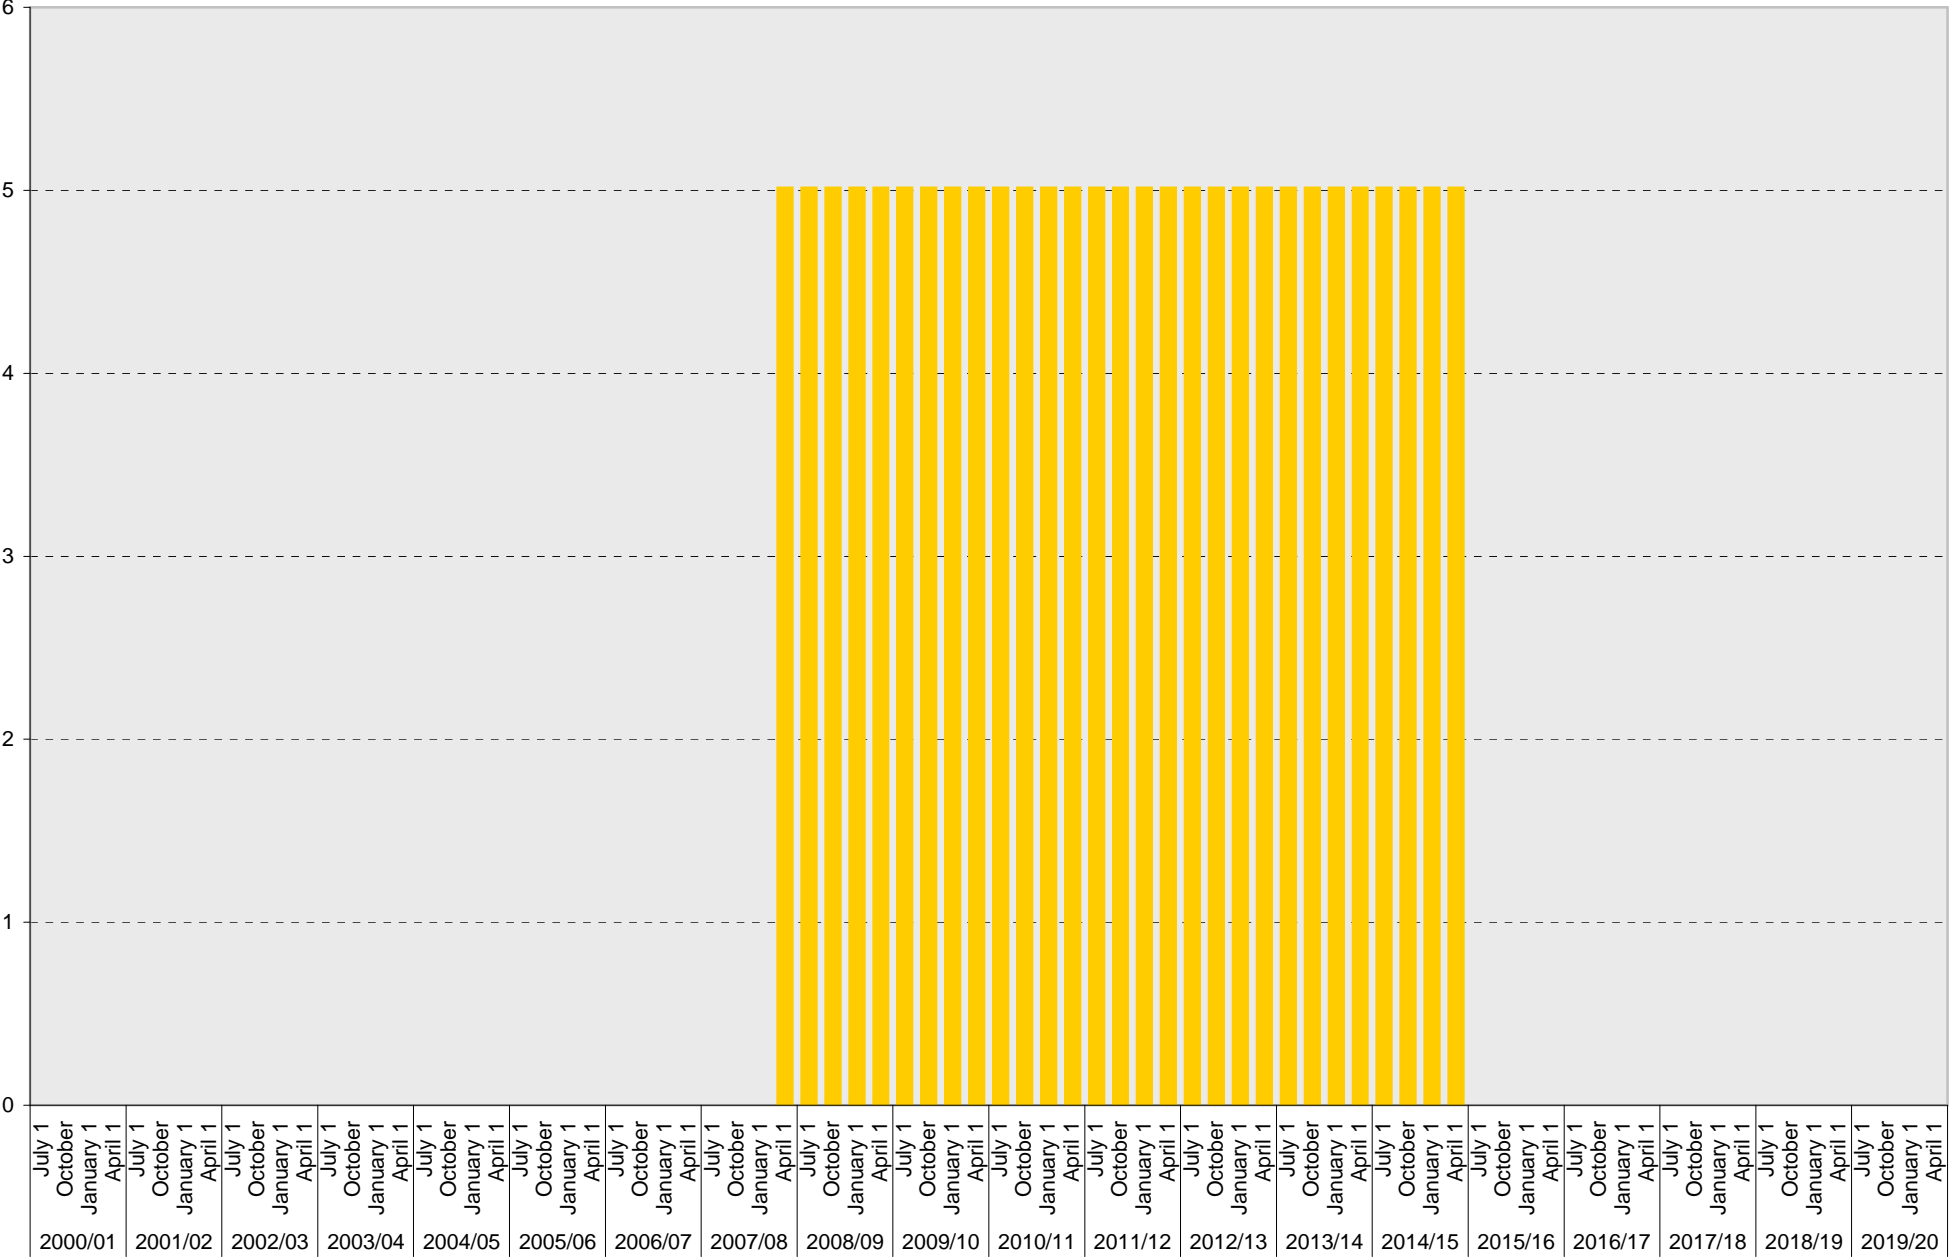

University of California, San Diego Parking Space Inventory

Lot P393: B Parking Spaces

■ B

University of California, San Diego Parking Space Inventory
Lot P393: S Parking Spaces

■ S

University of California, San Diego Parking Space Inventory

Lot P393: Total Parking Spaces

■ Total

University of California, San Diego Parking Space Inventory
 Lot P393: Visitor Parking Spaces

Date		Visitor Parking Spaces			
		Meter	Pay and Display	Pay by Space	Pay upon Exit
2000/01	July 1				
	October 1				
	January 1				
	April 1				
2001/02	July 1				
	October 1				
	January 1				
	April 1				
2002/03	July 1				
	October 1				
	January 1				
	April 1				
2003/04	July 1				
	October 1				
	January 1				
	April 1				
2004/05	July 1				
	October 1				
	January 1				
	April 1				
2005/06	July 1				
	October 1				
	January 1				
	April 1				
2006/07	July 1				
	October 1				
	January 1				
	April 1				
2007/08	July 1				
	October 1				
	January 1				
	April 1				
2008/09	July 1				
	October 1				
	January 1				
	April 1				
2009/10	July 1				
	October 1				
	January 1				
	April 1				

Date		Visitor Parking Spaces			
		Meter	Pay and Display	Pay by Space	Pay upon Exit
2010/11	July 1				
	October 1				
	January 1				
	April 1				
2011/12	July 1				
	October 1				
	January 1				
	April 1				
2012/13	July 1				
	October 1				
	January 1				
	April 1				
2013/14	July 1				
	October 1				
	January 1				
	April 1				
2014/15	July 1				
	October 1				
	January 1				
	April 1				
2015/16	July 1				
	October 1				
	January 1				
	April 1				
2016/17	July 1				
	October 1				
	January 1				
	April 1				
2017/18	July 1				
	October 1				
	January 1				
	April 1				
2018/19	July 1				
	October 1				
	January 1				
	April 1				
2019/20	July 1				
	October 1				
	January 1				
	April 1				