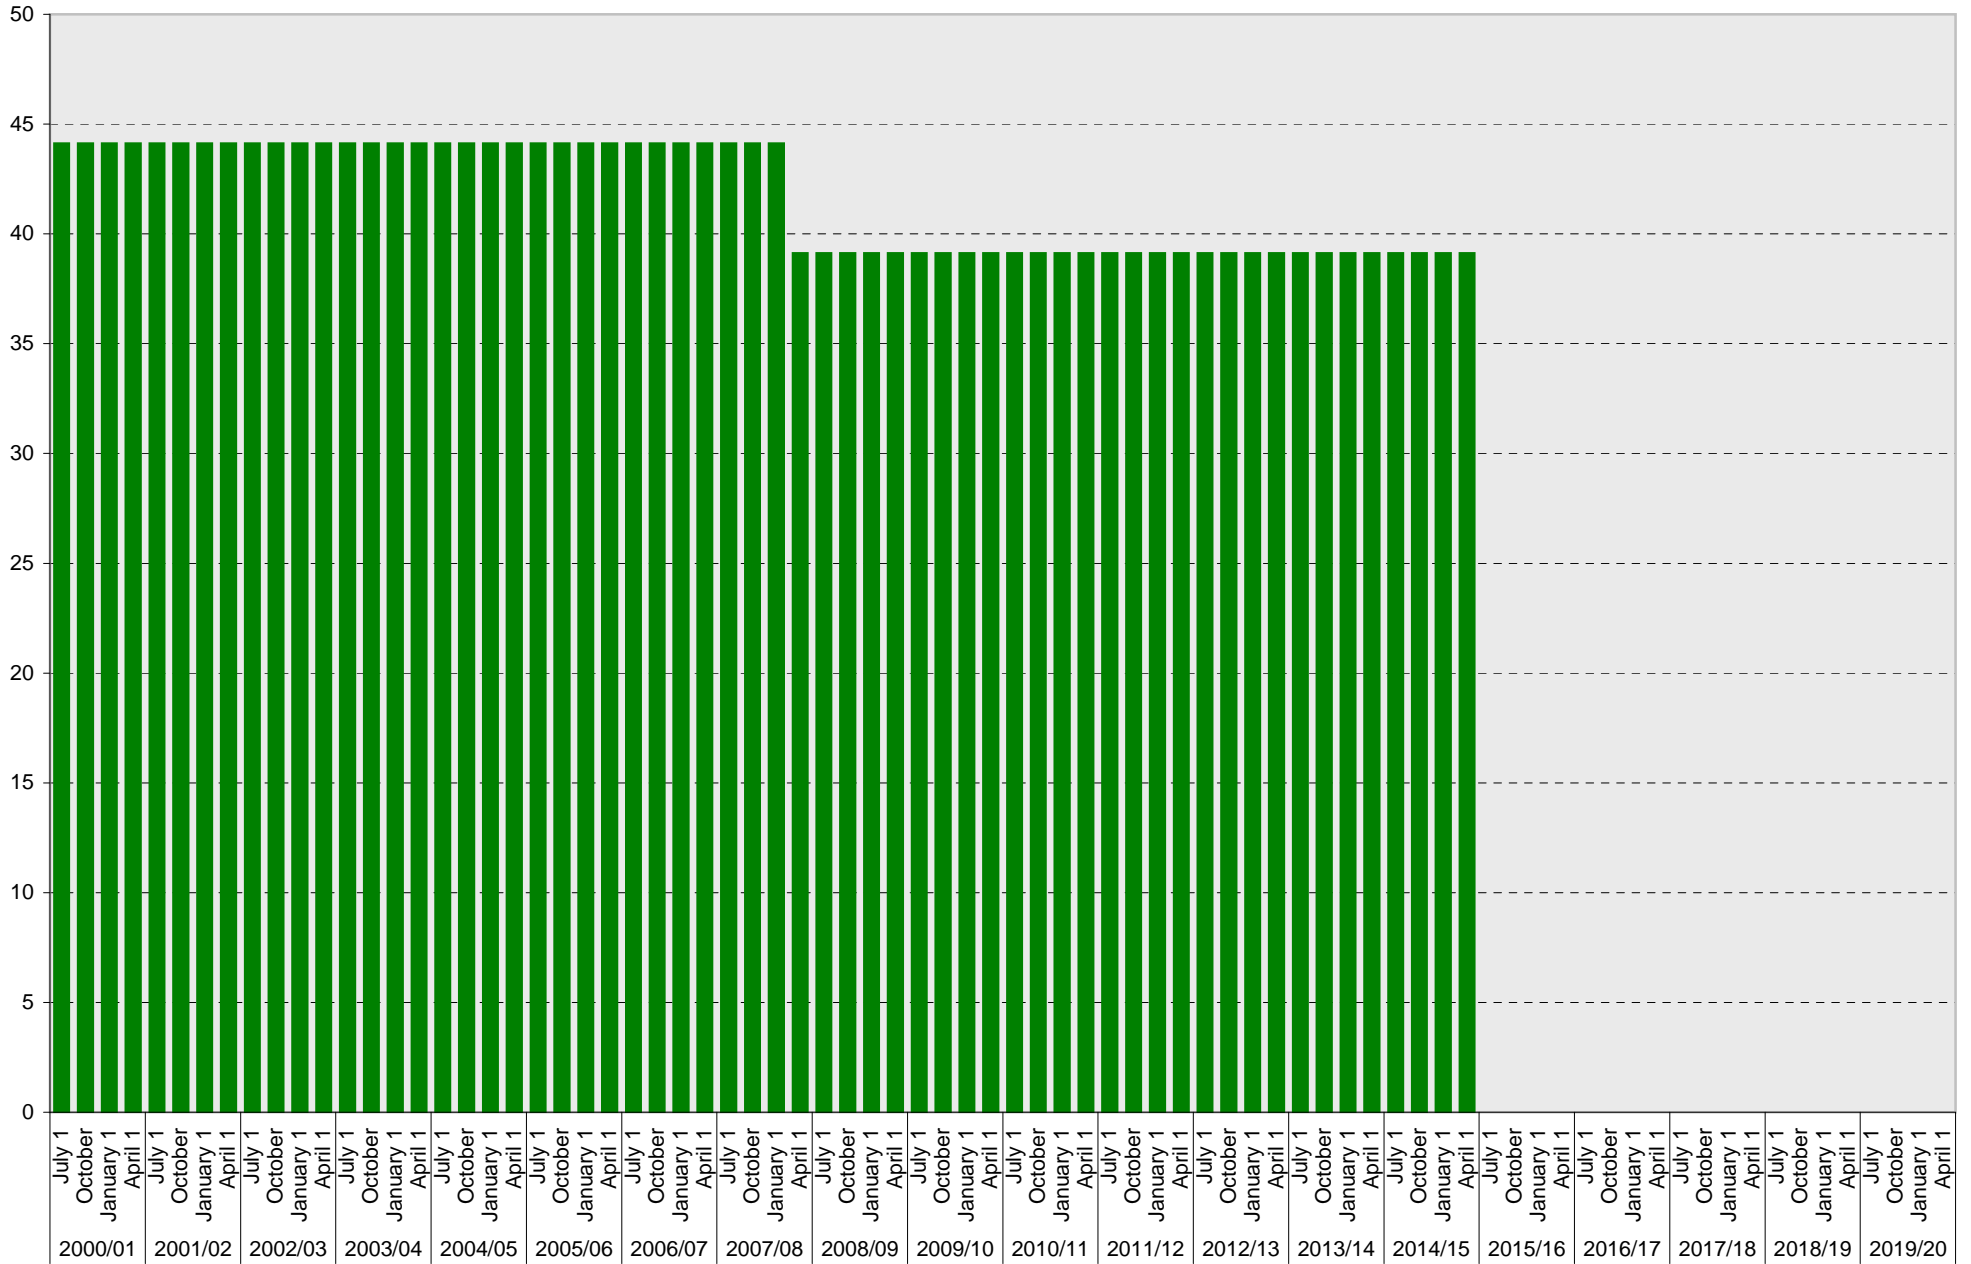

University of California, San Diego Parking Space Inventory

Lot P393: B Parking Spaces

■ B

University of California, San Diego Parking Space Inventory
Lot P393: S Parking Spaces

■ S

University of California, San Diego Parking Space Inventory

Lot P393: Total Parking Spaces

■ Total

University of California, San Diego Parking Space Inventory
 Lot P393: Visitor Parking Spaces

Date		Visitor Parking Spaces			
		Meter	Pay and Display	Pay by Space	Pay upon Exit
2000/01	July 1				
	October 1				
	January 1				
	April 1				
2001/02	July 1				
	October 1				
	January 1				
	April 1				
2002/03	July 1				
	October 1				
	January 1				
	April 1				
2003/04	July 1				
	October 1				
	January 1				
	April 1				
2004/05	July 1				
	October 1				
	January 1				
	April 1				
2005/06	July 1				
	October 1				
	January 1				
	April 1				
2006/07	July 1				
	October 1				
	January 1				
	April 1				
2007/08	July 1				
	October 1				
	January 1				
	April 1				
2008/09	July 1				
	October 1				
	January 1				
	April 1				
2009/10	July 1				
	October 1				
	January 1				
	April 1				

Date		Visitor Parking Spaces			
		Meter	Pay and Display	Pay by Space	Pay upon Exit
2010/11	July 1				
	October 1				
	January 1				
	April 1				
2011/12	July 1				
	October 1				
	January 1				
	April 1				
2012/13	July 1				
	October 1				
	January 1				
	April 1				
2013/14	July 1				
	October 1				
	January 1				
	April 1				
2014/15	July 1				
	October 1				
	January 1				
	April 1				
2015/16	July 1				
	October 1				
	January 1				
	April 1				
2016/17	July 1				
	October 1				
	January 1				
	April 1				
2017/18	July 1				
	October 1				
	January 1				
	April 1				
2018/19	July 1				
	October 1				
	January 1				
	April 1				
2019/20	July 1				
	October 1				
	January 1				
	April 1				