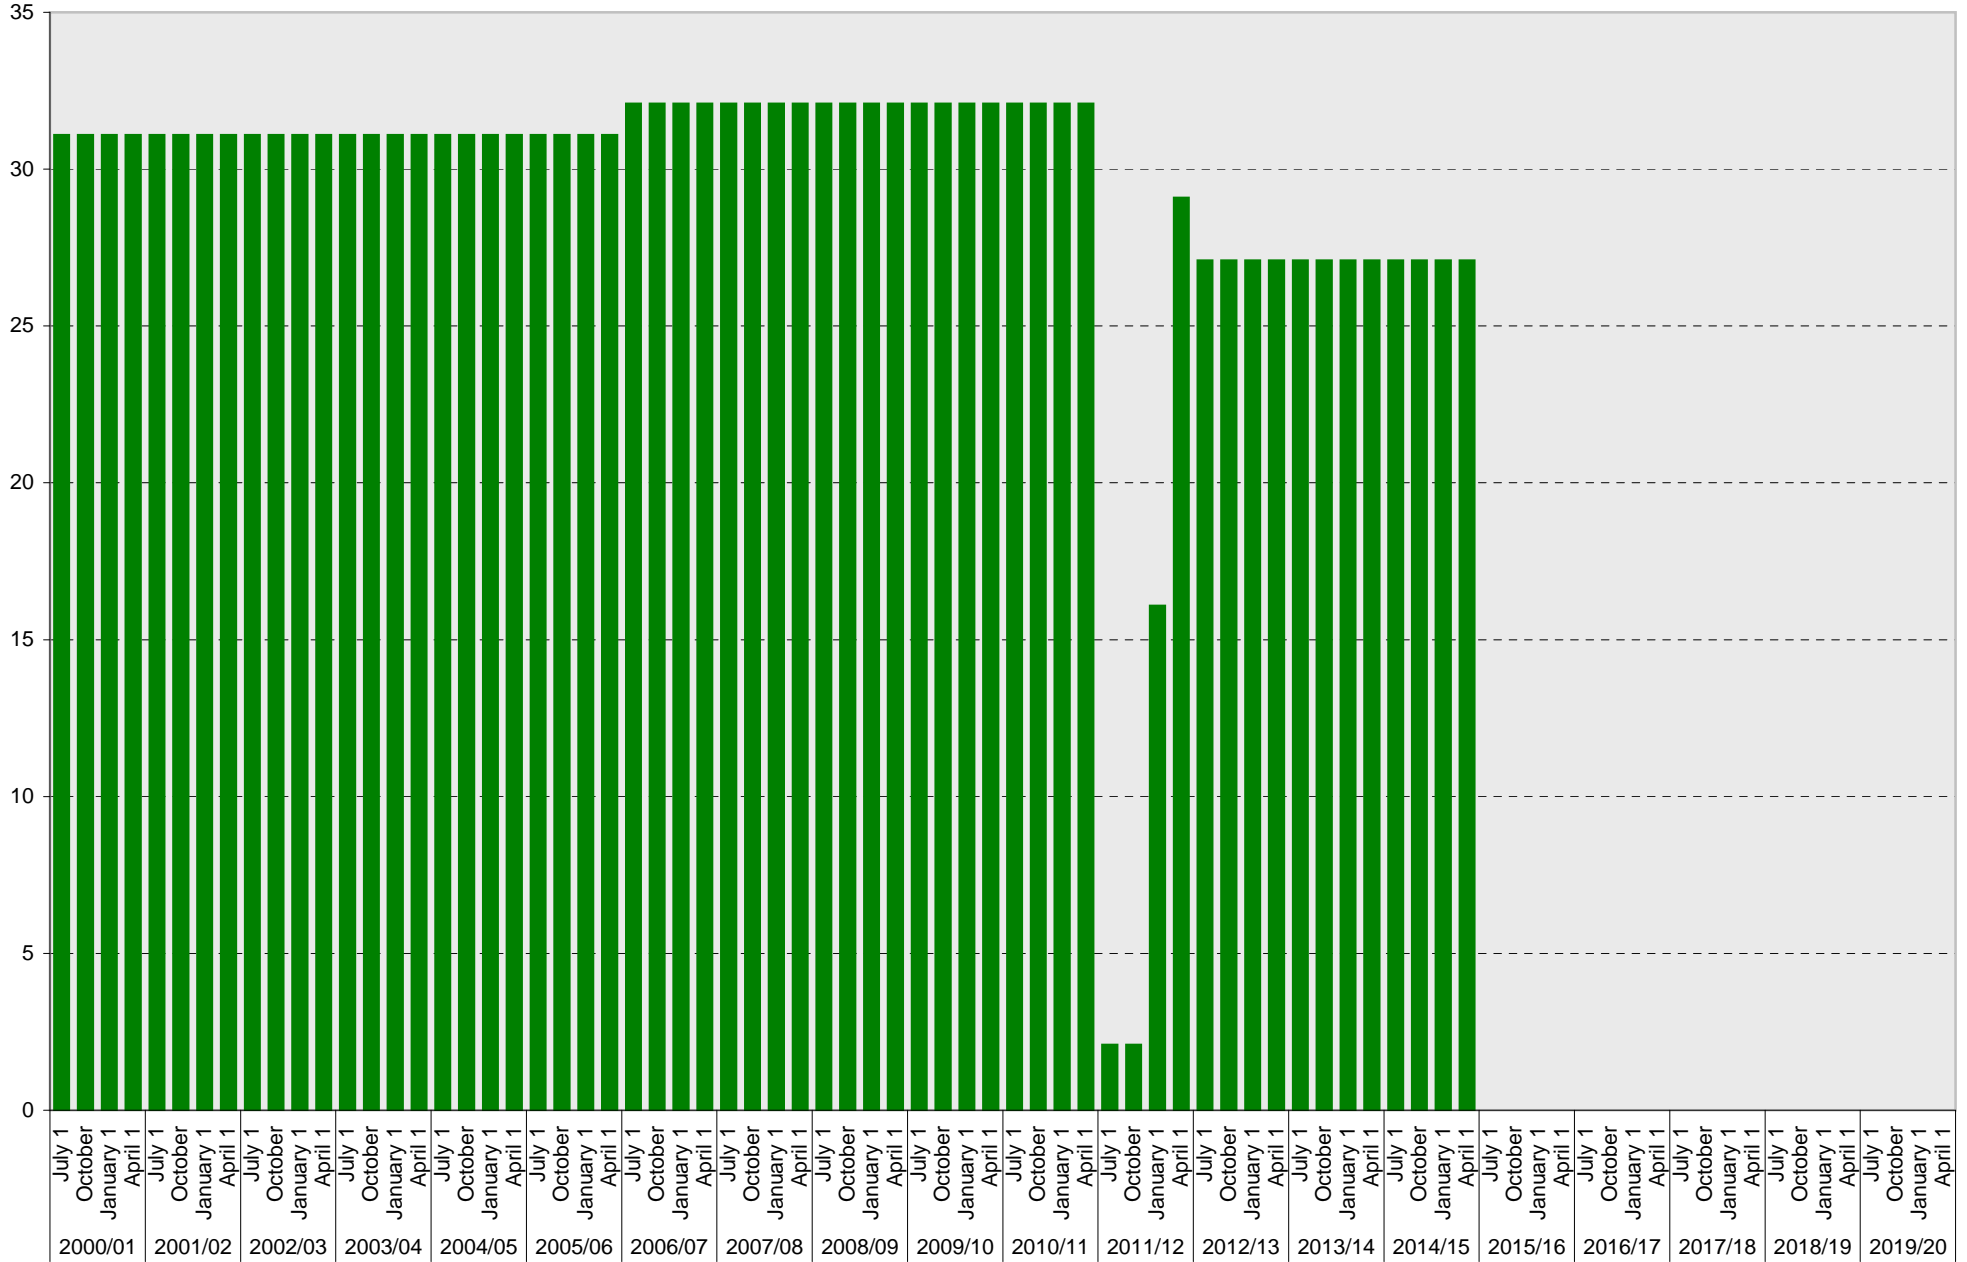

University of California, San Diego Parking Space Inventory

Lot P391: B Parking Spaces

■ B

University of California, San Diego Parking Space Inventory

Lot P391: Reserved Parking Spaces

University of California, San Diego Parking Space Inventory

Lot P391: Loading Parking Spaces

University of California, San Diego Parking Space Inventory
Lot P391: Total Parking Spaces

University of California, San Diego Parking Space Inventory
Lot P391

Date		Parking Spaces										Motorcycle Parking Sections	
		A	B	S	Visitor	Reserved	Allocated	Accessible	UC Vehicle	Service Yard	Loading		Total
2000/01	July 1		31			4		2		1	3	41	
	October 1		31			4		2		1	3	41	
	January 1		31			4		2		1	3	41	
	April 1		31			4		2		1	3	41	
2001/02	July 1		31			4		2		1	3	41	
	October 1		31			4		2		1	3	41	
	January 1		31			4		2		1	3	41	
	April 1		31			4		2		1	3	41	
2002/03	July 1		31			4		2		1	3	41	
	October 1		31			4		2		1	3	41	
	January 1		31			4		2		1	3	41	
	April 1		31			4		2		1	3	41	
2003/04	July 1		31			4		2		1	3	41	
	October 1		31			4		2		1	3	41	
	January 1		31			4		2		1	3	41	
	April 1		31			4		2		1	3	41	
2004/05	July 1		31			4		2		1	3	41	
	October 1		31			4		2		1	3	41	
	January 1		31			4		2		1	3	41	
	April 1		31			4		2		1	3	41	
2005/06	July 1		31			4		2		1	3	41	
	October 1		31			4		2		1	3	41	
	January 1		31			4		2		1	3	41	
	April 1		31			4		2		1	3	41	
2006/07	July 1		32			3		2		1	3	41	
	October 1		32			3		2		1	3	41	
	January 1		32			3		2		1	3	41	
	April 1		32			3		2		1	3	41	
2007/08	July 1		32			3		2		1	3	41	
	October 1		32			3		2		1	3	41	
	January 1		32			3		2		1	3	41	
	April 1		32			3		2		1	3	41	
2008/09	July 1		32			3		2		1	3	41	
	October 1		32			3		2		1	3	41	
	January 1		32			3		2		1	3	41	
	April 1		32			3		2		1	3	41	
2009/10	July 1		32			3		3		1	1	40	
	October 1		32			3		3		1	1	40	
	January 1		32			3		3		1	1	40	
	April 1		32			3		3		1	1	40	