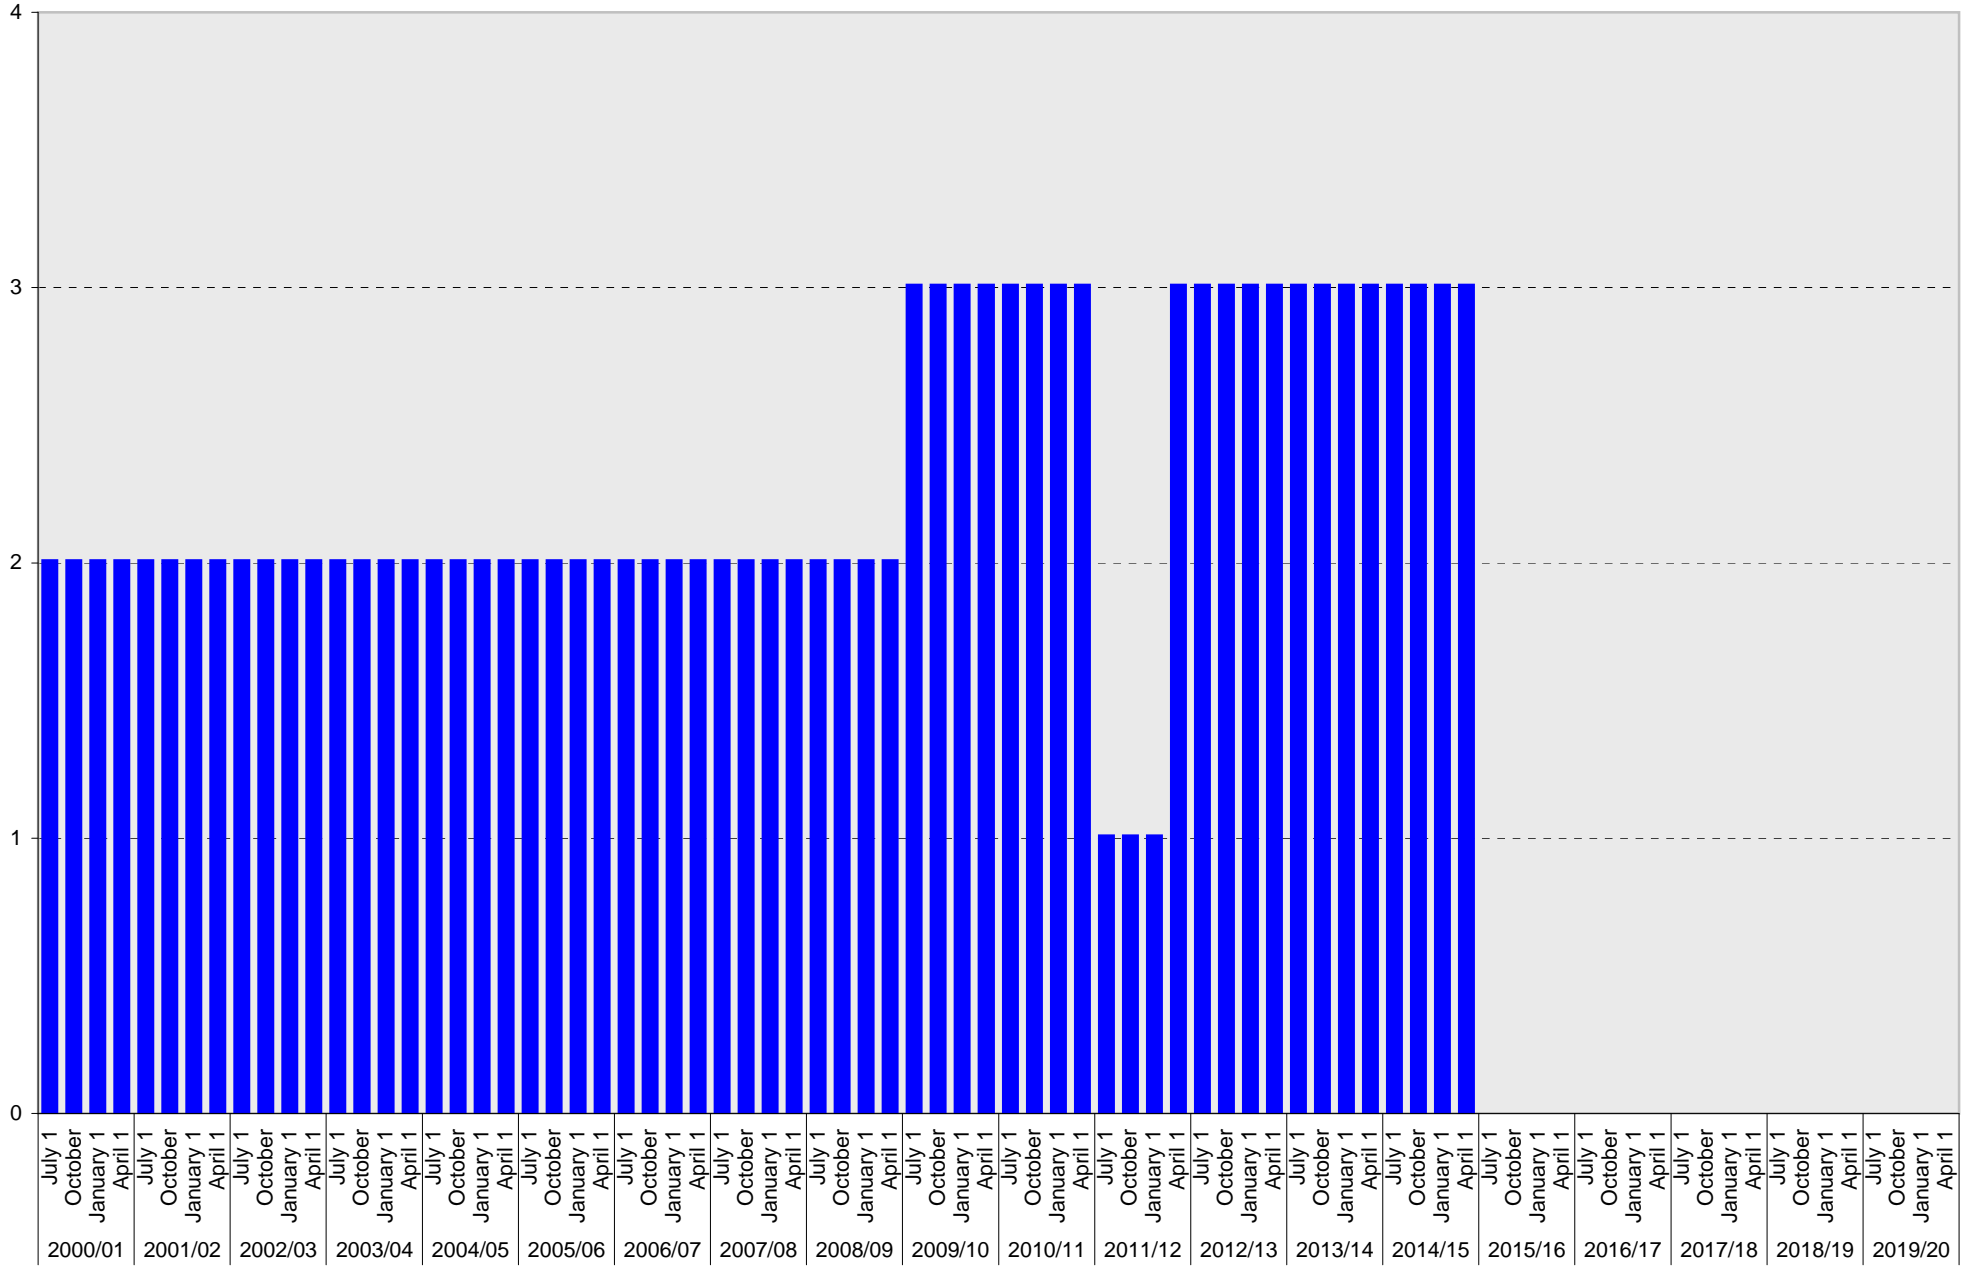

University of California, San Diego Parking Space Inventory

Lot P391: Accessible Parking Spaces

■ Accessible