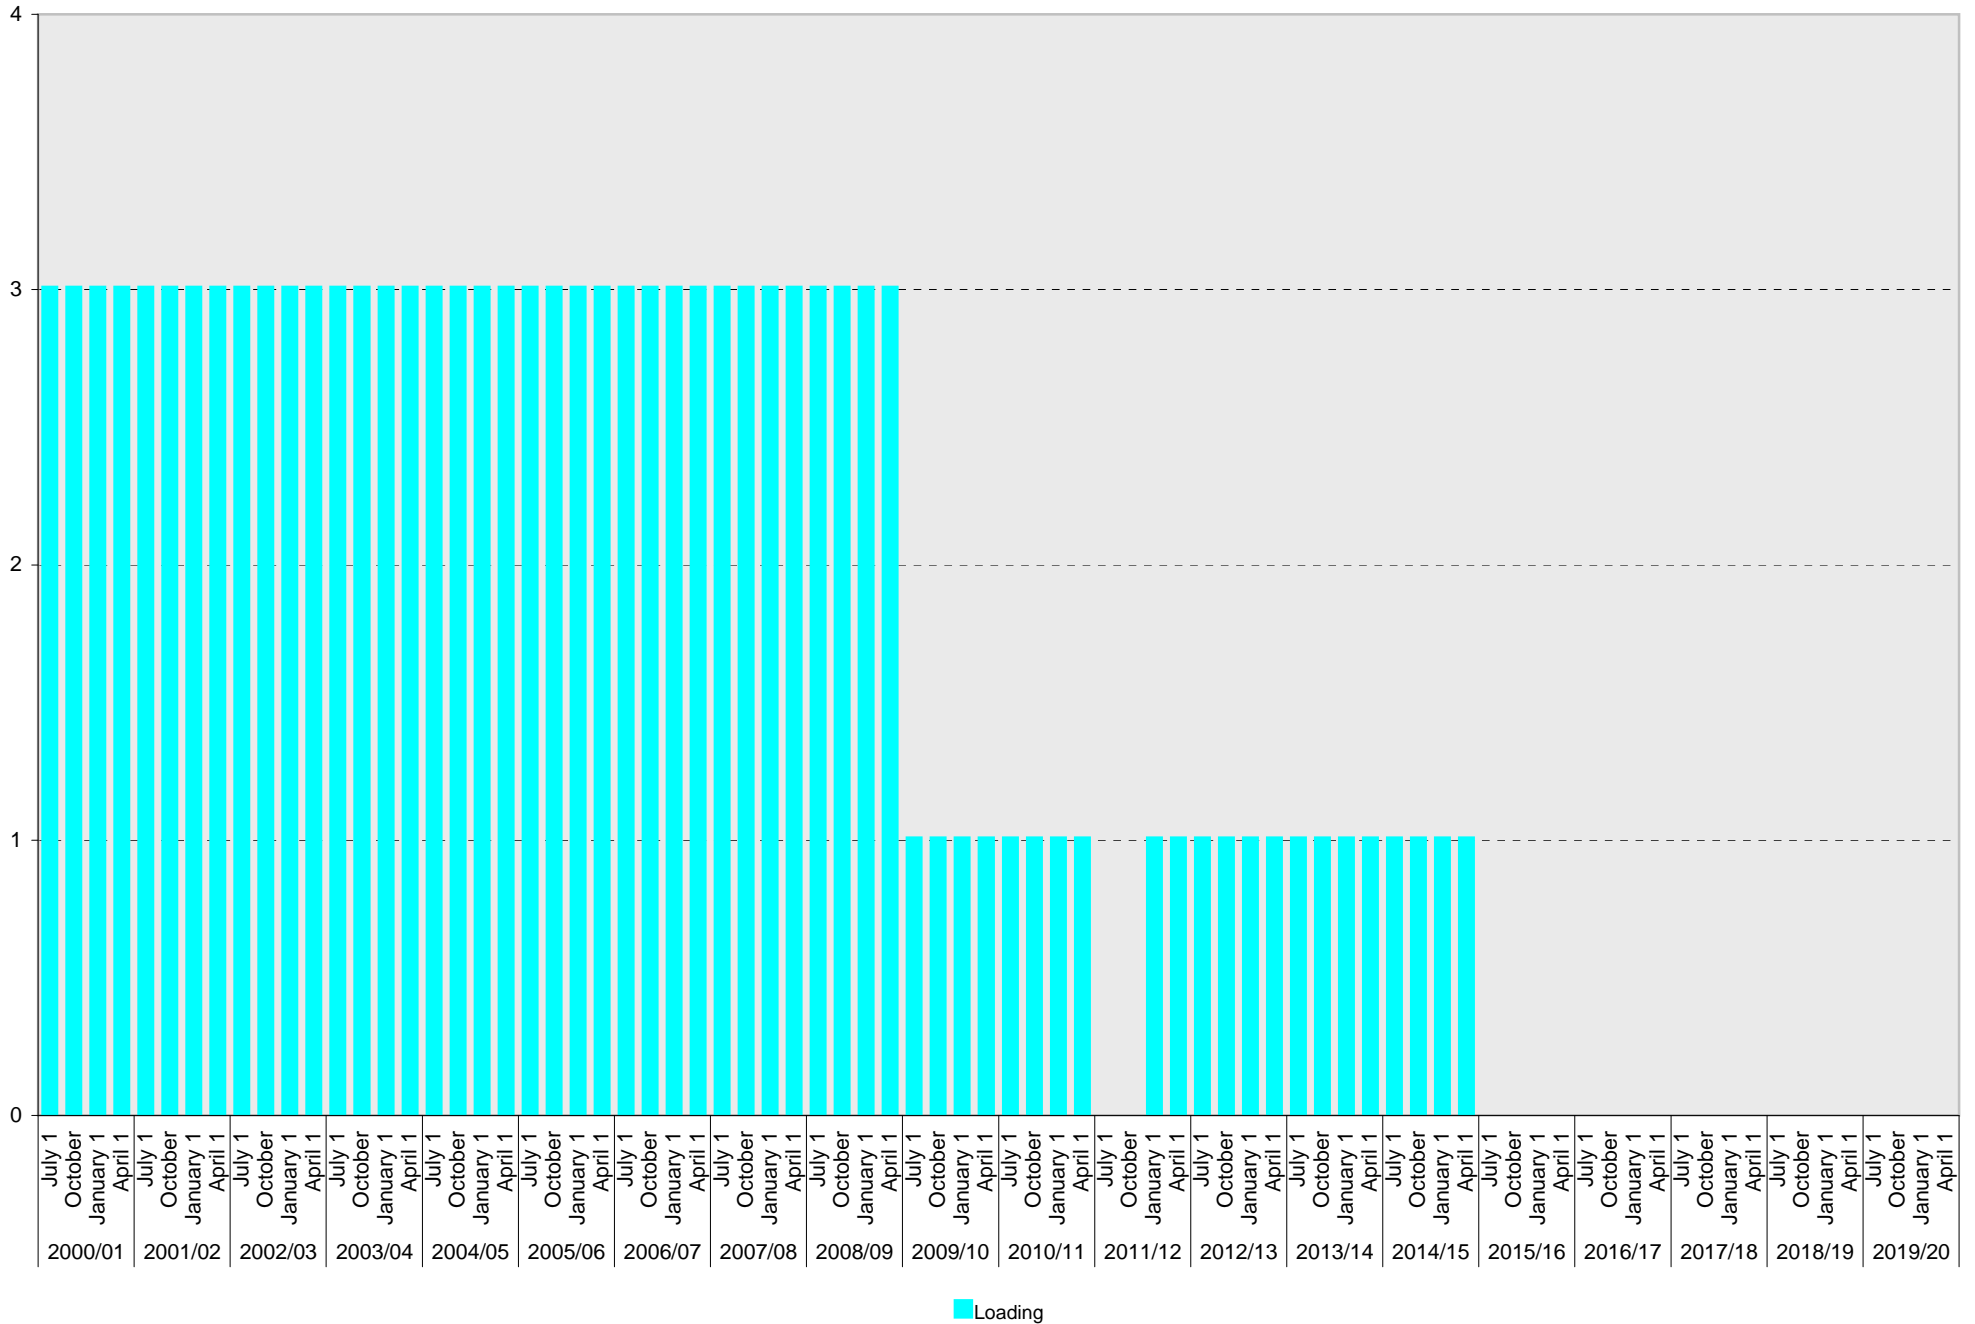

Lot P391: Accessible Parking Spaces

■ Accessible

University of California, San Diego Parking Space Inventory

Lot P391: Service Yard Parking Spaces

University of California, San Diego Parking Space Inventory

Lot P391: Loading Parking Spaces

University of California, San Diego Parking Space Inventory
Lot P391: Total Parking Spaces

University of California, San Diego Parking Space Inventory
Lot P391

Date		Parking Spaces										Motorcycle Parking Sections	
		A	B	S	Visitor	Reserved	Allocated	Accessible	UC Vehicle	Service Yard	Loading		Total
2000/01	July 1		31			4		2		1	3	41	
	October 1		31			4		2		1	3	41	
	January 1		31			4		2		1	3	41	
	April 1		31			4		2		1	3	41	
2001/02	July 1		31			4		2		1	3	41	
	October 1		31			4		2		1	3	41	
	January 1		31			4		2		1	3	41	
	April 1		31			4		2		1	3	41	
2002/03	July 1		31			4		2		1	3	41	
	October 1		31			4		2		1	3	41	
	January 1		31			4		2		1	3	41	
	April 1		31			4		2		1	3	41	
2003/04	July 1		31			4		2		1	3	41	
	October 1		31			4		2		1	3	41	
	January 1		31			4		2		1	3	41	
	April 1		31			4		2		1	3	41	
2004/05	July 1		31			4		2		1	3	41	
	October 1		31			4		2		1	3	41	
	January 1		31			4		2		1	3	41	
	April 1		31			4		2		1	3	41	
2005/06	July 1		31			4		2		1	3	41	
	October 1		31			4		2		1	3	41	
	January 1		31			4		2		1	3	41	
	April 1		31			4		2		1	3	41	
2006/07	July 1		32			3		2		1	3	41	
	October 1		32			3		2		1	3	41	
	January 1		32			3		2		1	3	41	
	April 1		32			3		2		1	3	41	
2007/08	July 1		32			3		2		1	3	41	
	October 1		32			3		2		1	3	41	
	January 1		32			3		2		1	3	41	
	April 1		32			3		2		1	3	41	
2008/09	July 1		32			3		2		1	3	41	
	October 1		32			3		2		1	3	41	
	January 1		32			3		2		1	3	41	
	April 1		32			3		2		1	3	41	
2009/10	July 1		32			3		3		1	1	40	
	October 1		32			3		3		1	1	40	
	January 1		32			3		3		1	1	40	
	April 1		32			3		3		1	1	40	