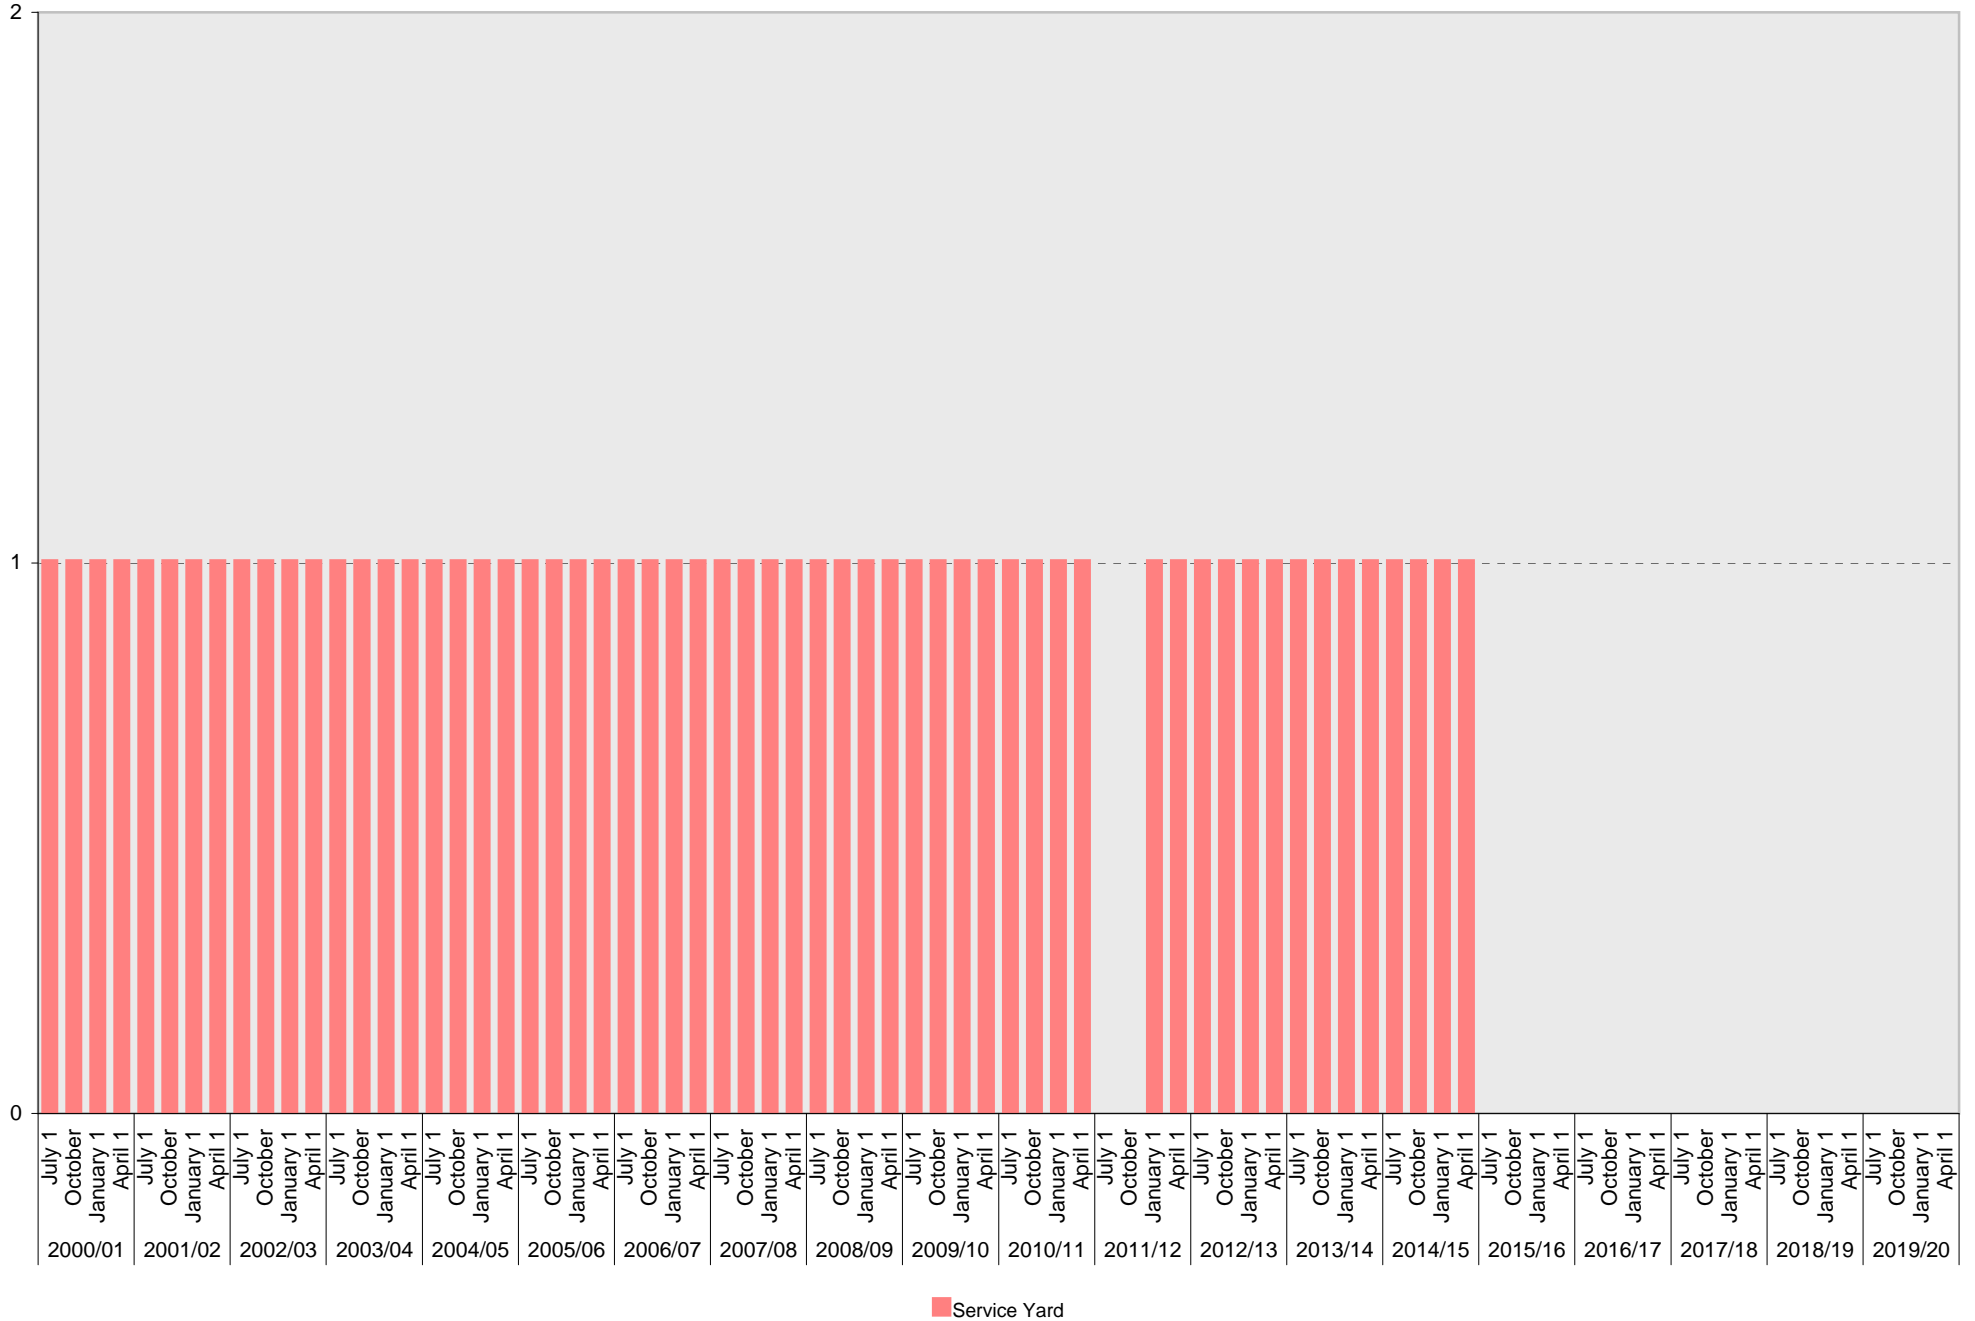

University of California, San Diego Parking Space Inventory

Lot P391: B Parking Spaces

■ B

University of California, San Diego Parking Space Inventory

Lot P391: Reserved Parking Spaces

University of California, San Diego Parking Space Inventory

Lot P391: Accessible Parking Spaces

■ Accessible

University of California, San Diego Parking Space Inventory

Lot P391: Service Yard Parking Spaces

University of California, San Diego Parking Space Inventory