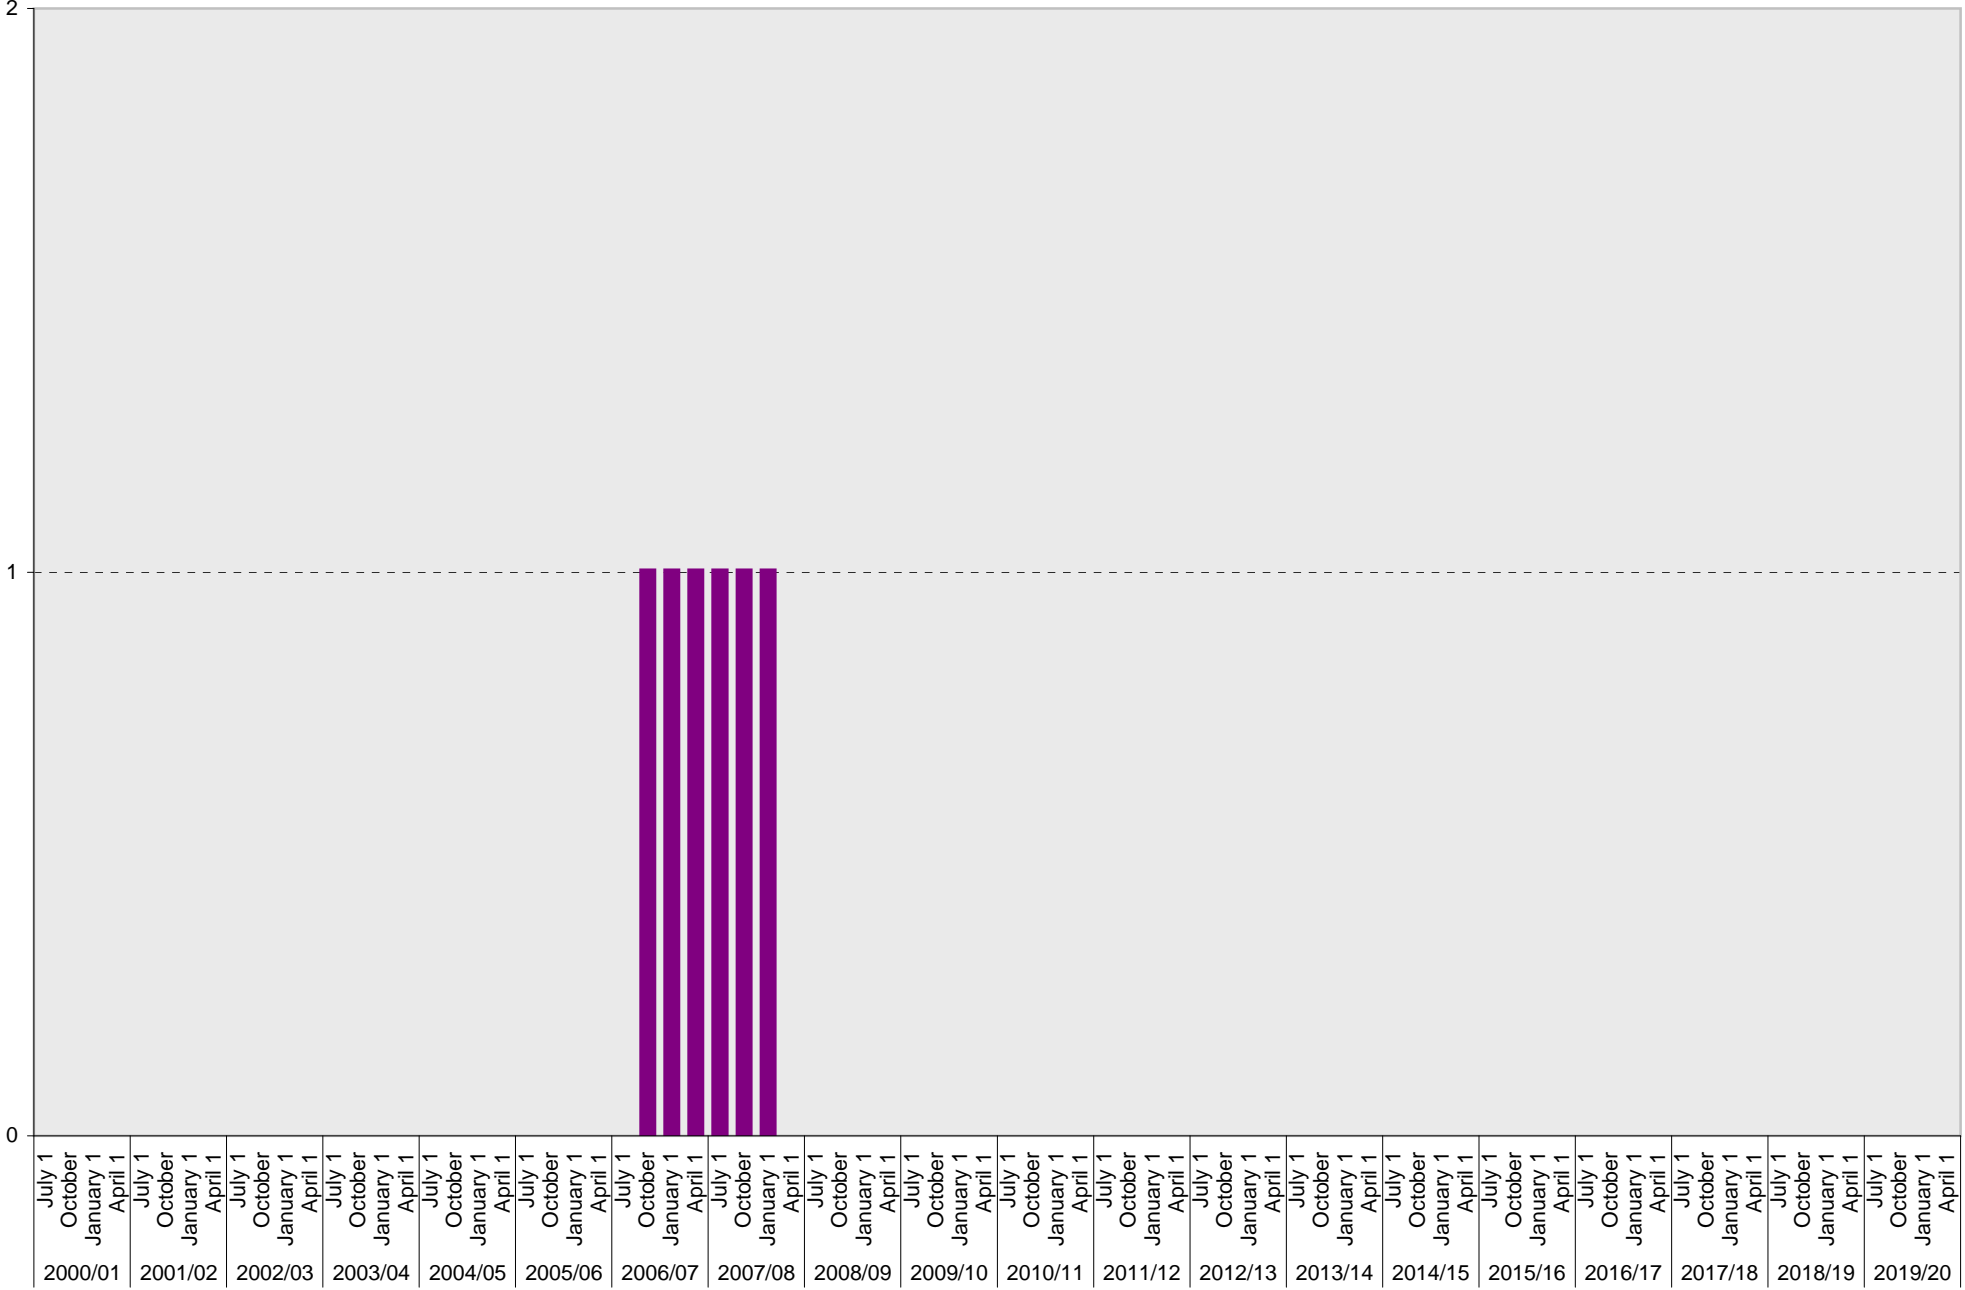

University of California, San Diego Parking Space Inventory
Lot P383: Allocated: Flexcar Parking Spaces

■ Allocated