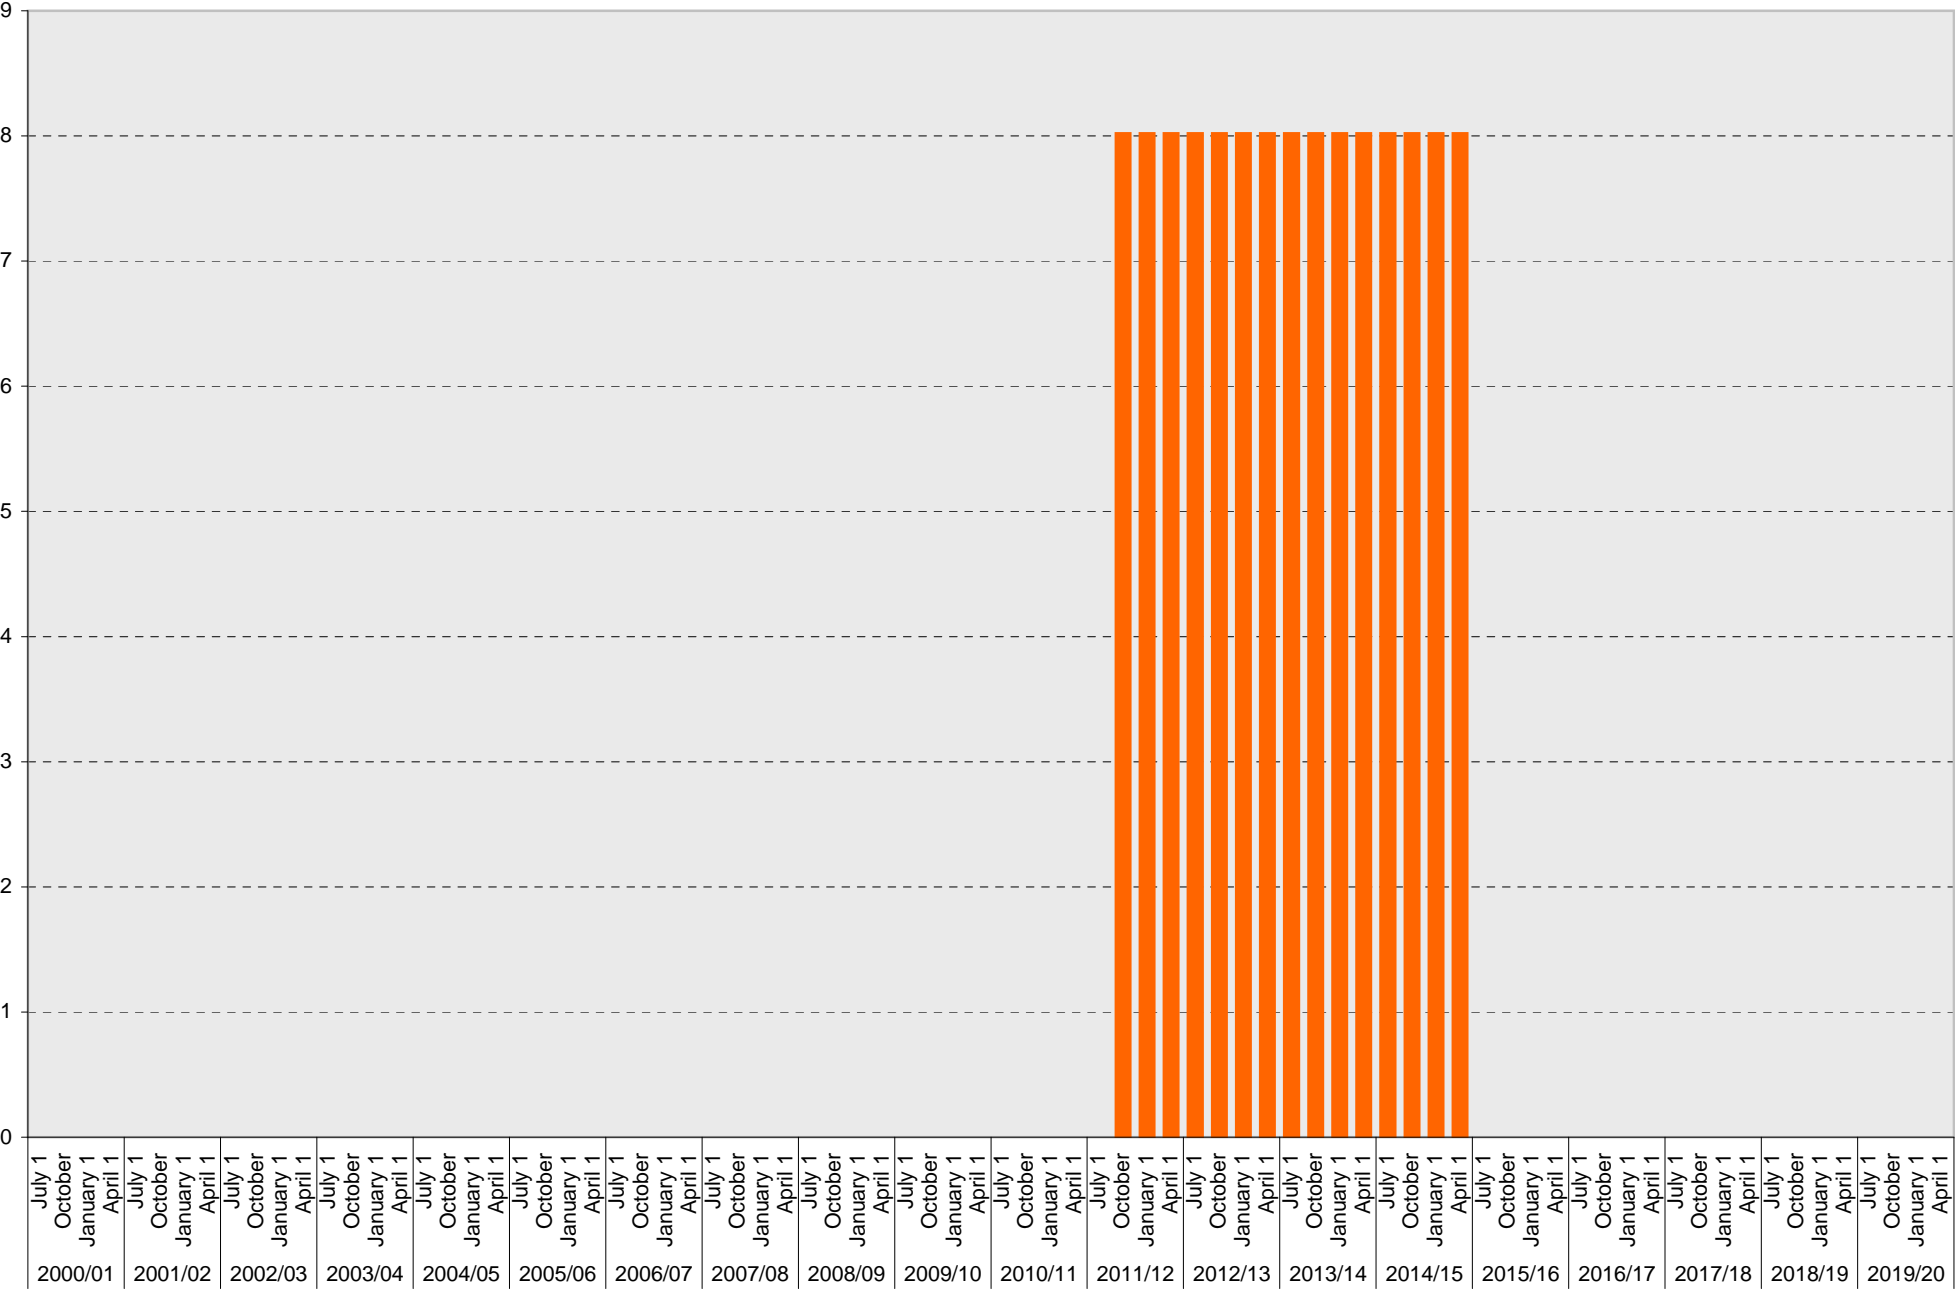

University of California, San Diego Parking Space Inventory

Lot P383: Visitor: Meter Parking Spaces

■ Visitor: Meter

University of California, San Diego Parking Space Inventory

Lot P383: Visitor: Total Parking Spaces

Date		Visitor Parking Spaces			
		Meter	Pay and Display	Pay by Space	Pay upon Exit
2010/11	July 1				
	October 1				
	January 1				
	April 1				
2011/12	July 1				
	October 1	8			
	January 1	8			
	April 1	8			
2012/13	July 1	8			
	October 1	8			
	January 1	8			
	April 1	8			
2013/14	July 1	8			
	October 1	8			
	January 1	8			
	April 1	8			
2014/15	July 1	8			
	October 1	8			
	January 1	8			
	April 1	8			
2015/16	July 1				
	October 1				
	January 1				
	April 1				
2016/17	July 1				
	October 1				
	January 1				
	April 1				
2017/18	July 1				
	October 1				
	January 1				
	April 1				
2018/19	July 1				
	October 1				
	January 1				
	April 1				
2019/20	July 1				
	October 1				
	January 1				
	April 1				