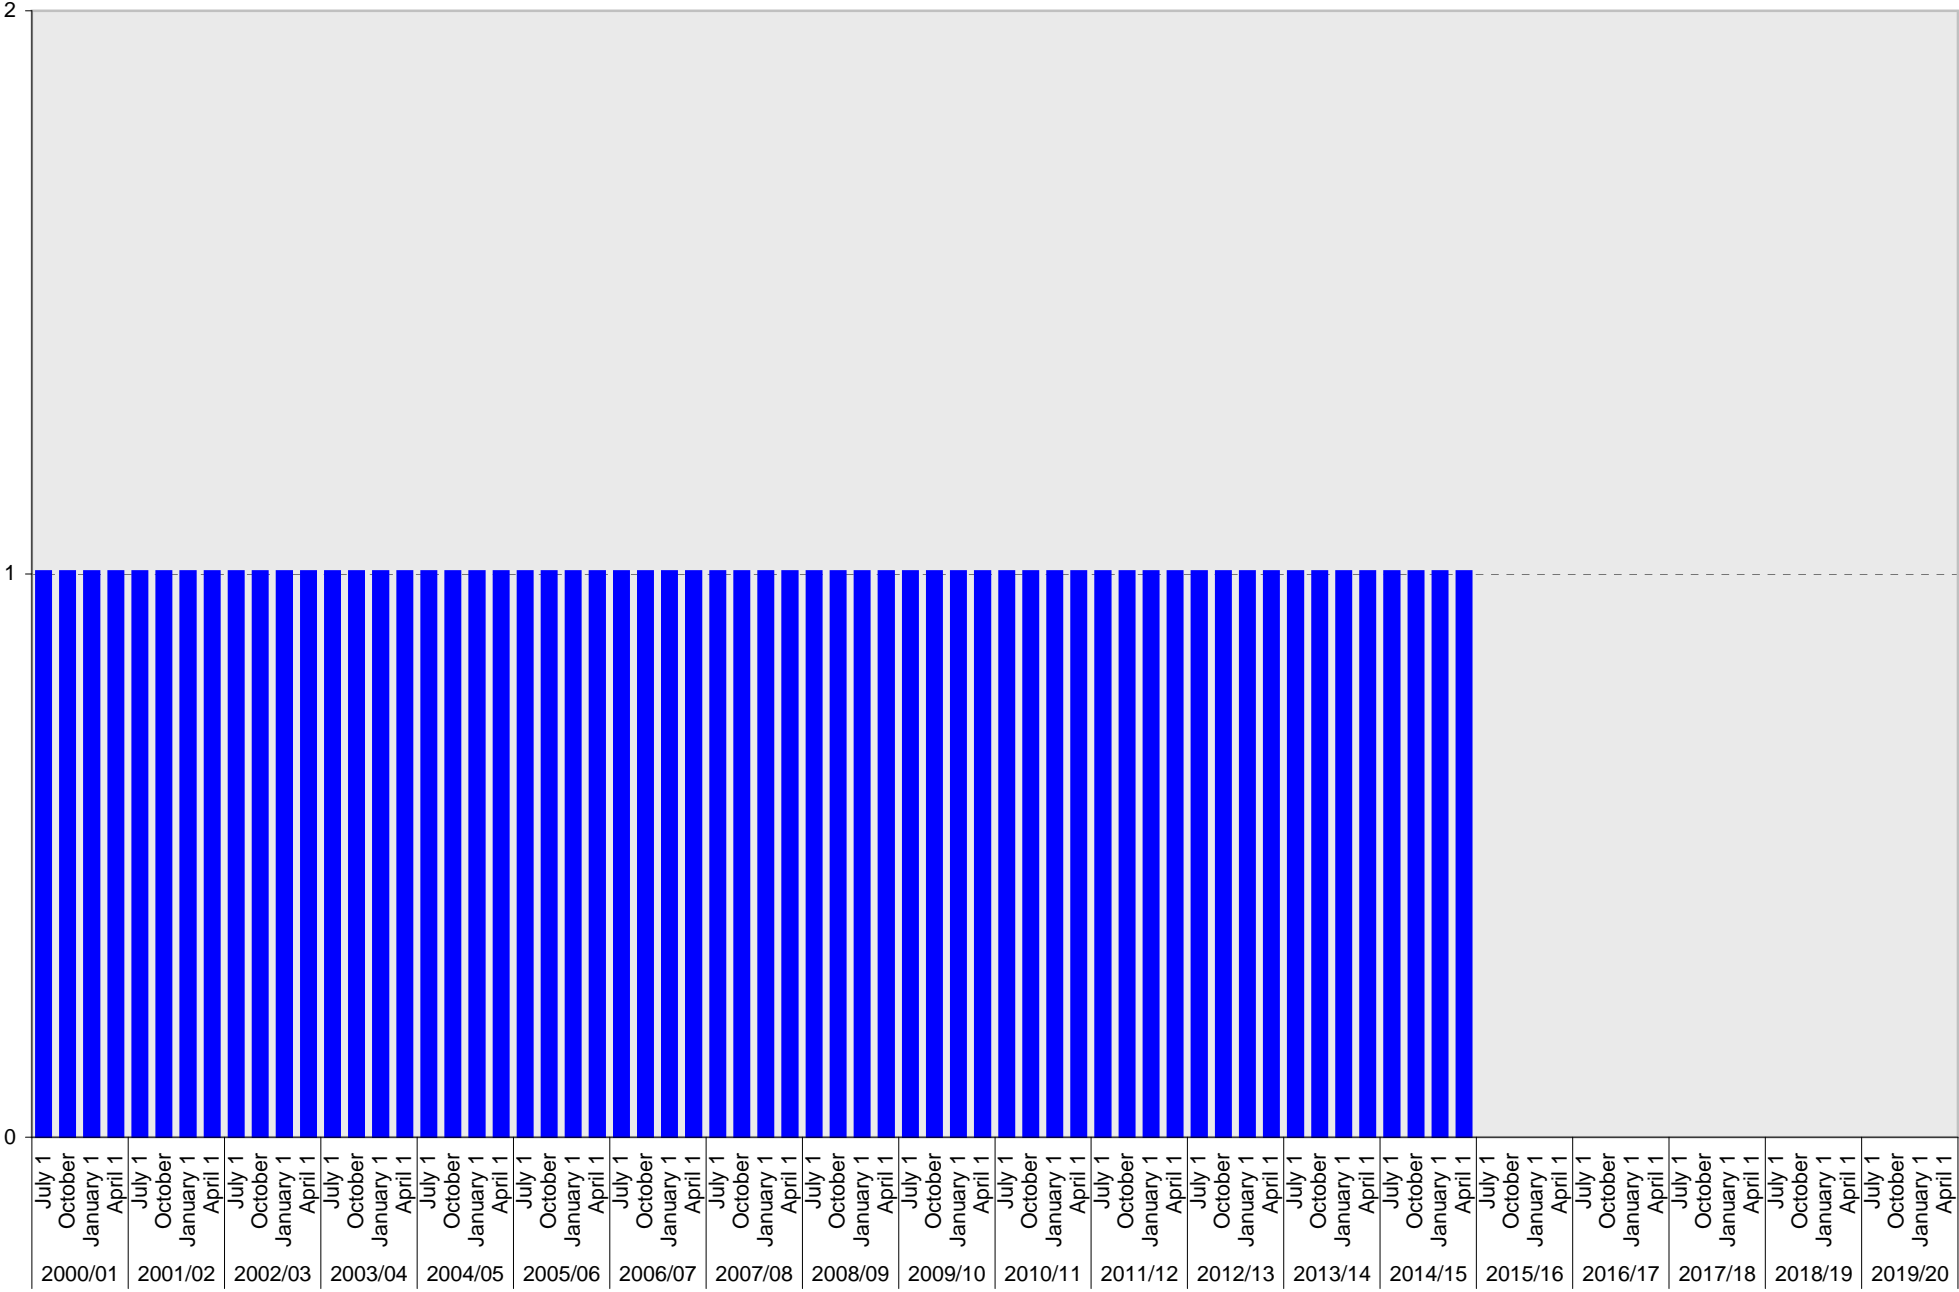

University of California, San Diego Parking Space Inventory
Lot P383: Accessible Parking Spaces

■ Accessible