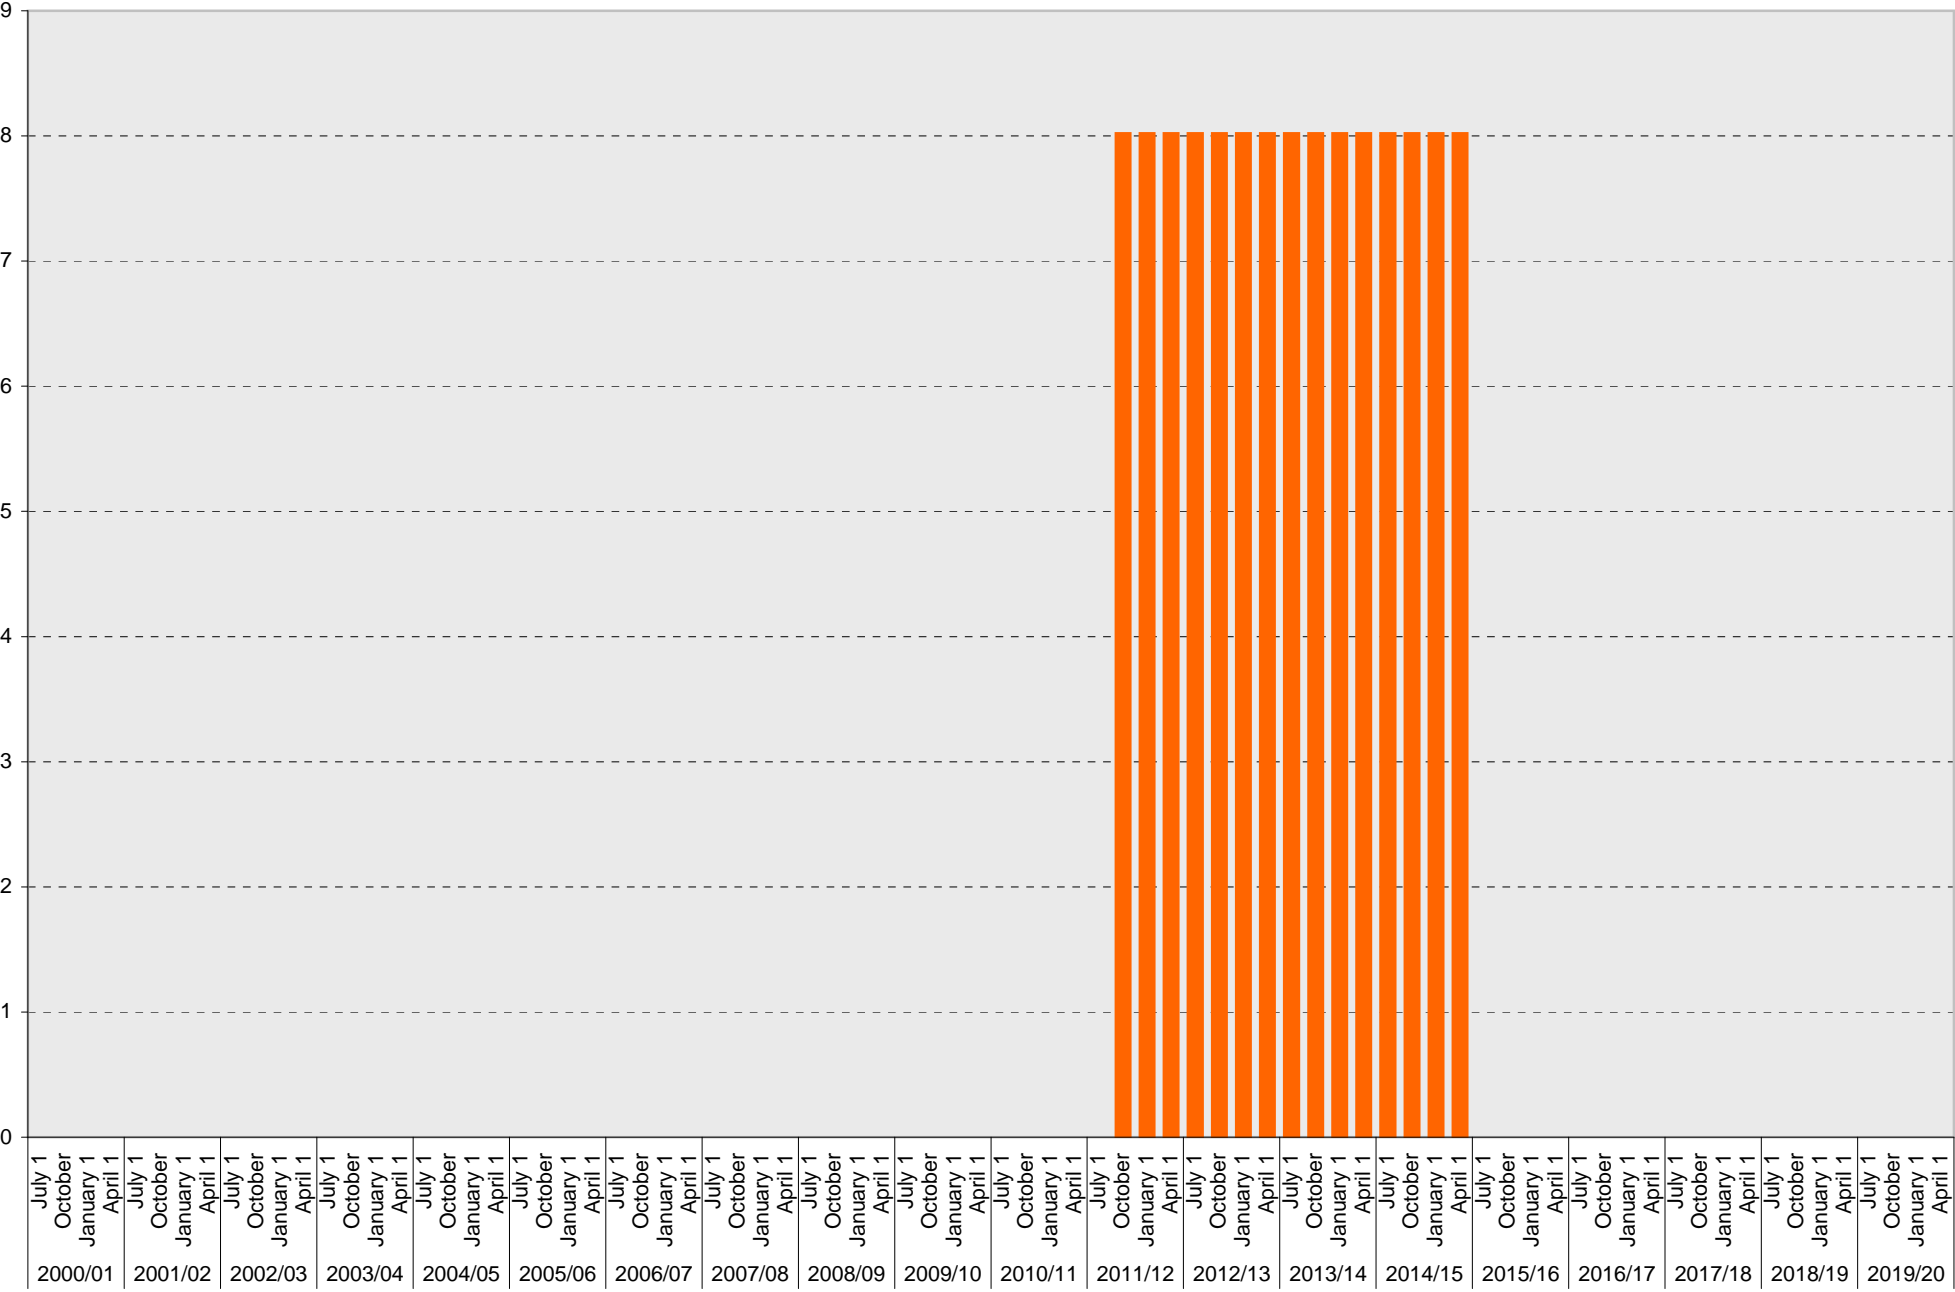

University of California, San Diego Parking Space Inventory

Lot P383: Visitor: Meter Parking Spaces

■ Visitor: Meter

University of California, San Diego Parking Space Inventory

Lot P383: Visitor: Total Parking Spaces

Date		Visitor Parking Spaces			
		Meter	Pay and Display	Pay by Space	Pay upon Exit
2010/11	July 1				
	October 1				
	January 1				
	April 1				
2011/12	July 1				
	October 1	8			
	January 1	8			
	April 1	8			
2012/13	July 1	8			
	October 1	8			
	January 1	8			
	April 1	8			
2013/14	July 1	8			
	October 1	8			
	January 1	8			
	April 1	8			
2014/15	July 1	8			
	October 1	8			
	January 1	8			
	April 1	8			
2015/16	July 1				
	October 1				
	January 1				
	April 1				
2016/17	July 1				
	October 1				
	January 1				
	April 1				
2017/18	July 1				
	October 1				
	January 1				
	April 1				
2018/19	July 1				
	October 1				
	January 1				
	April 1				
2019/20	July 1				
	October 1				
	January 1				
	April 1				