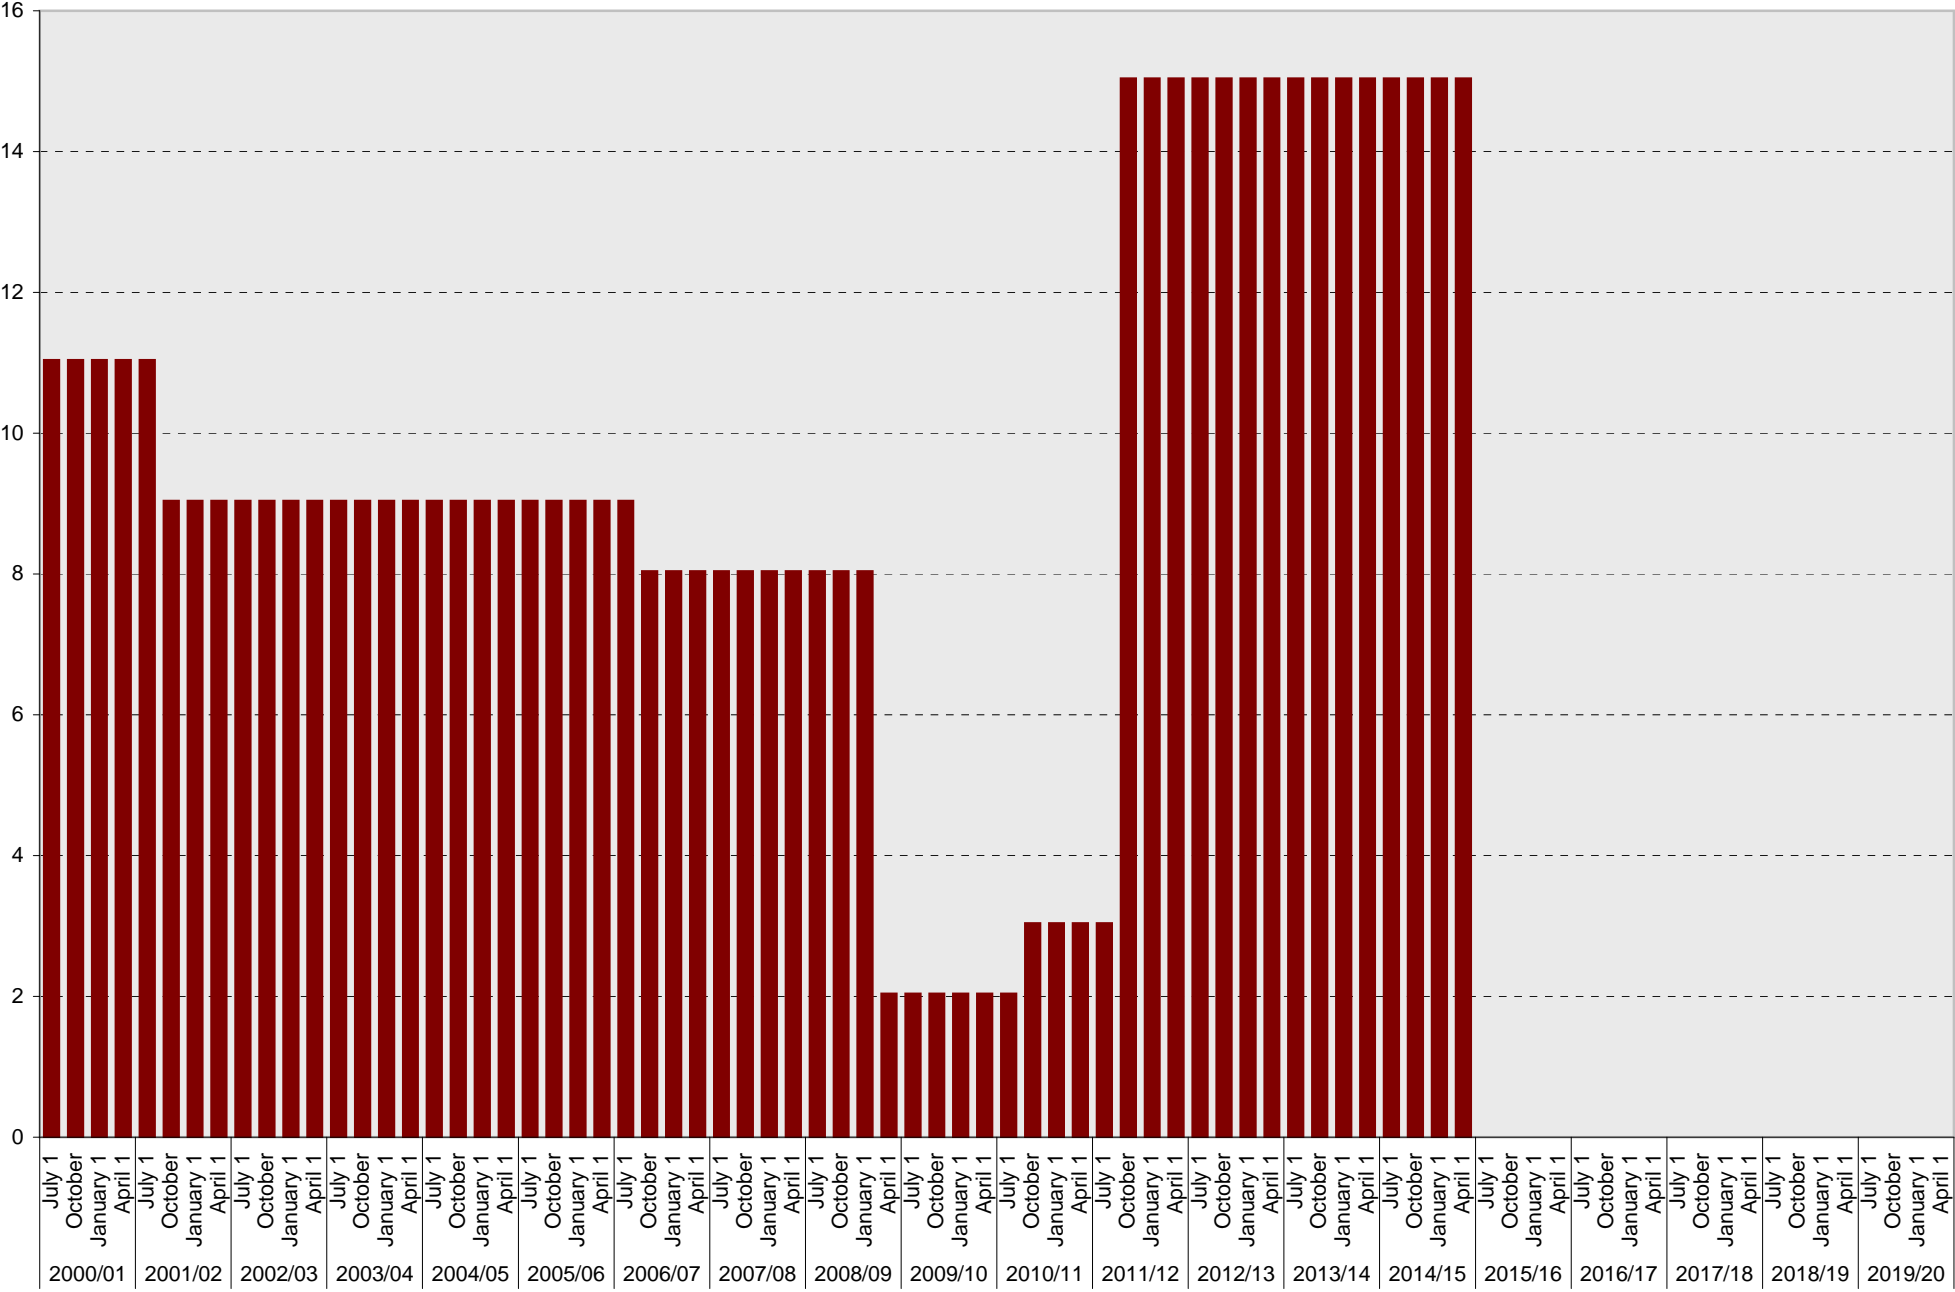

University of California, San Diego Parking Space Inventory

Lot P383: UC Vehicle Parking Spaces

■ UC Vehicle