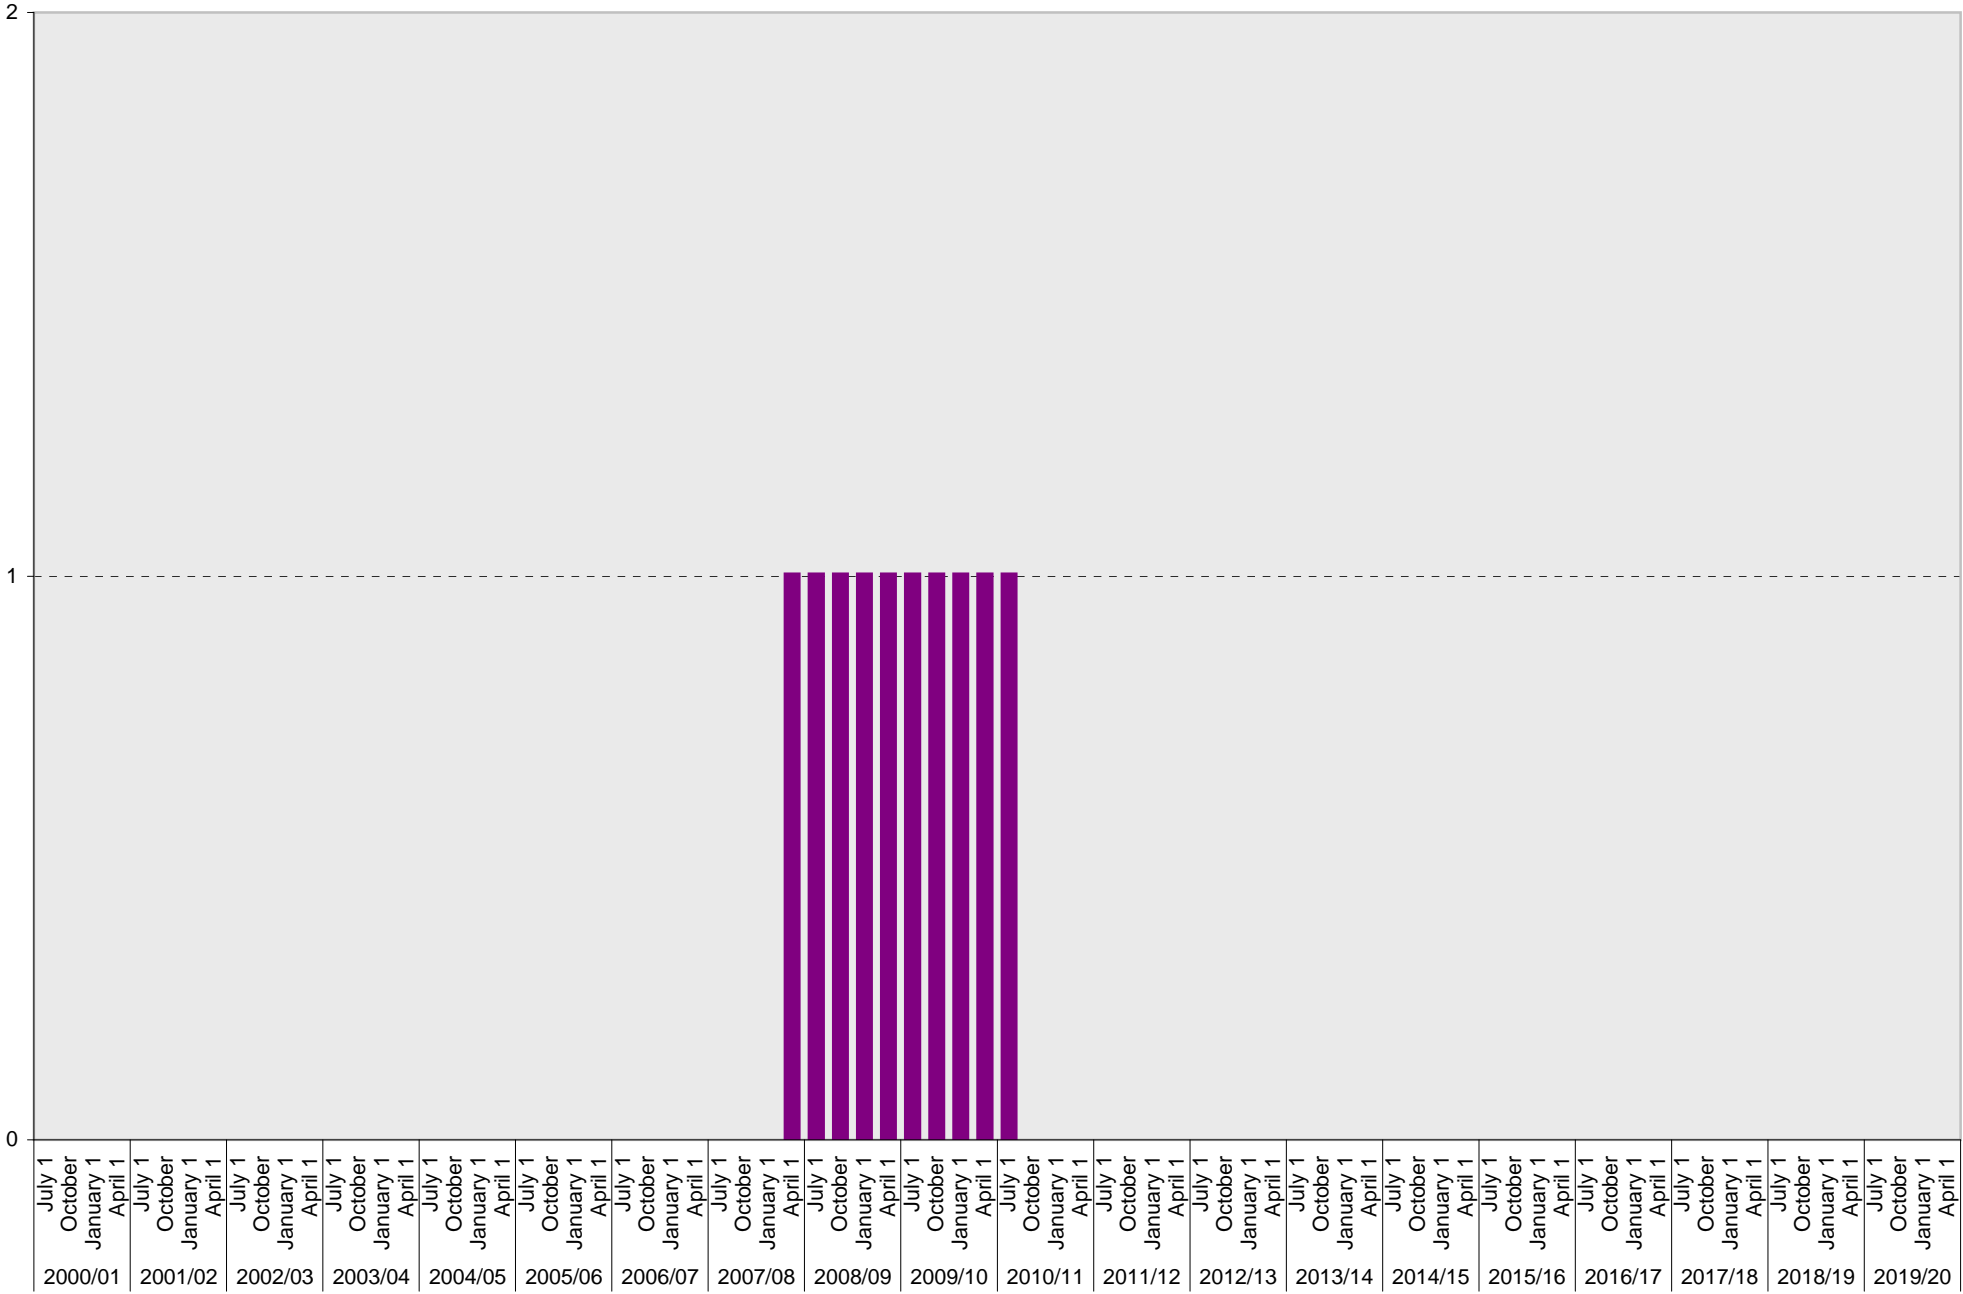

University of California, San Diego Parking Space Inventory
Lot P383: Allocated: Unknown Parking Spaces

■ Allocated