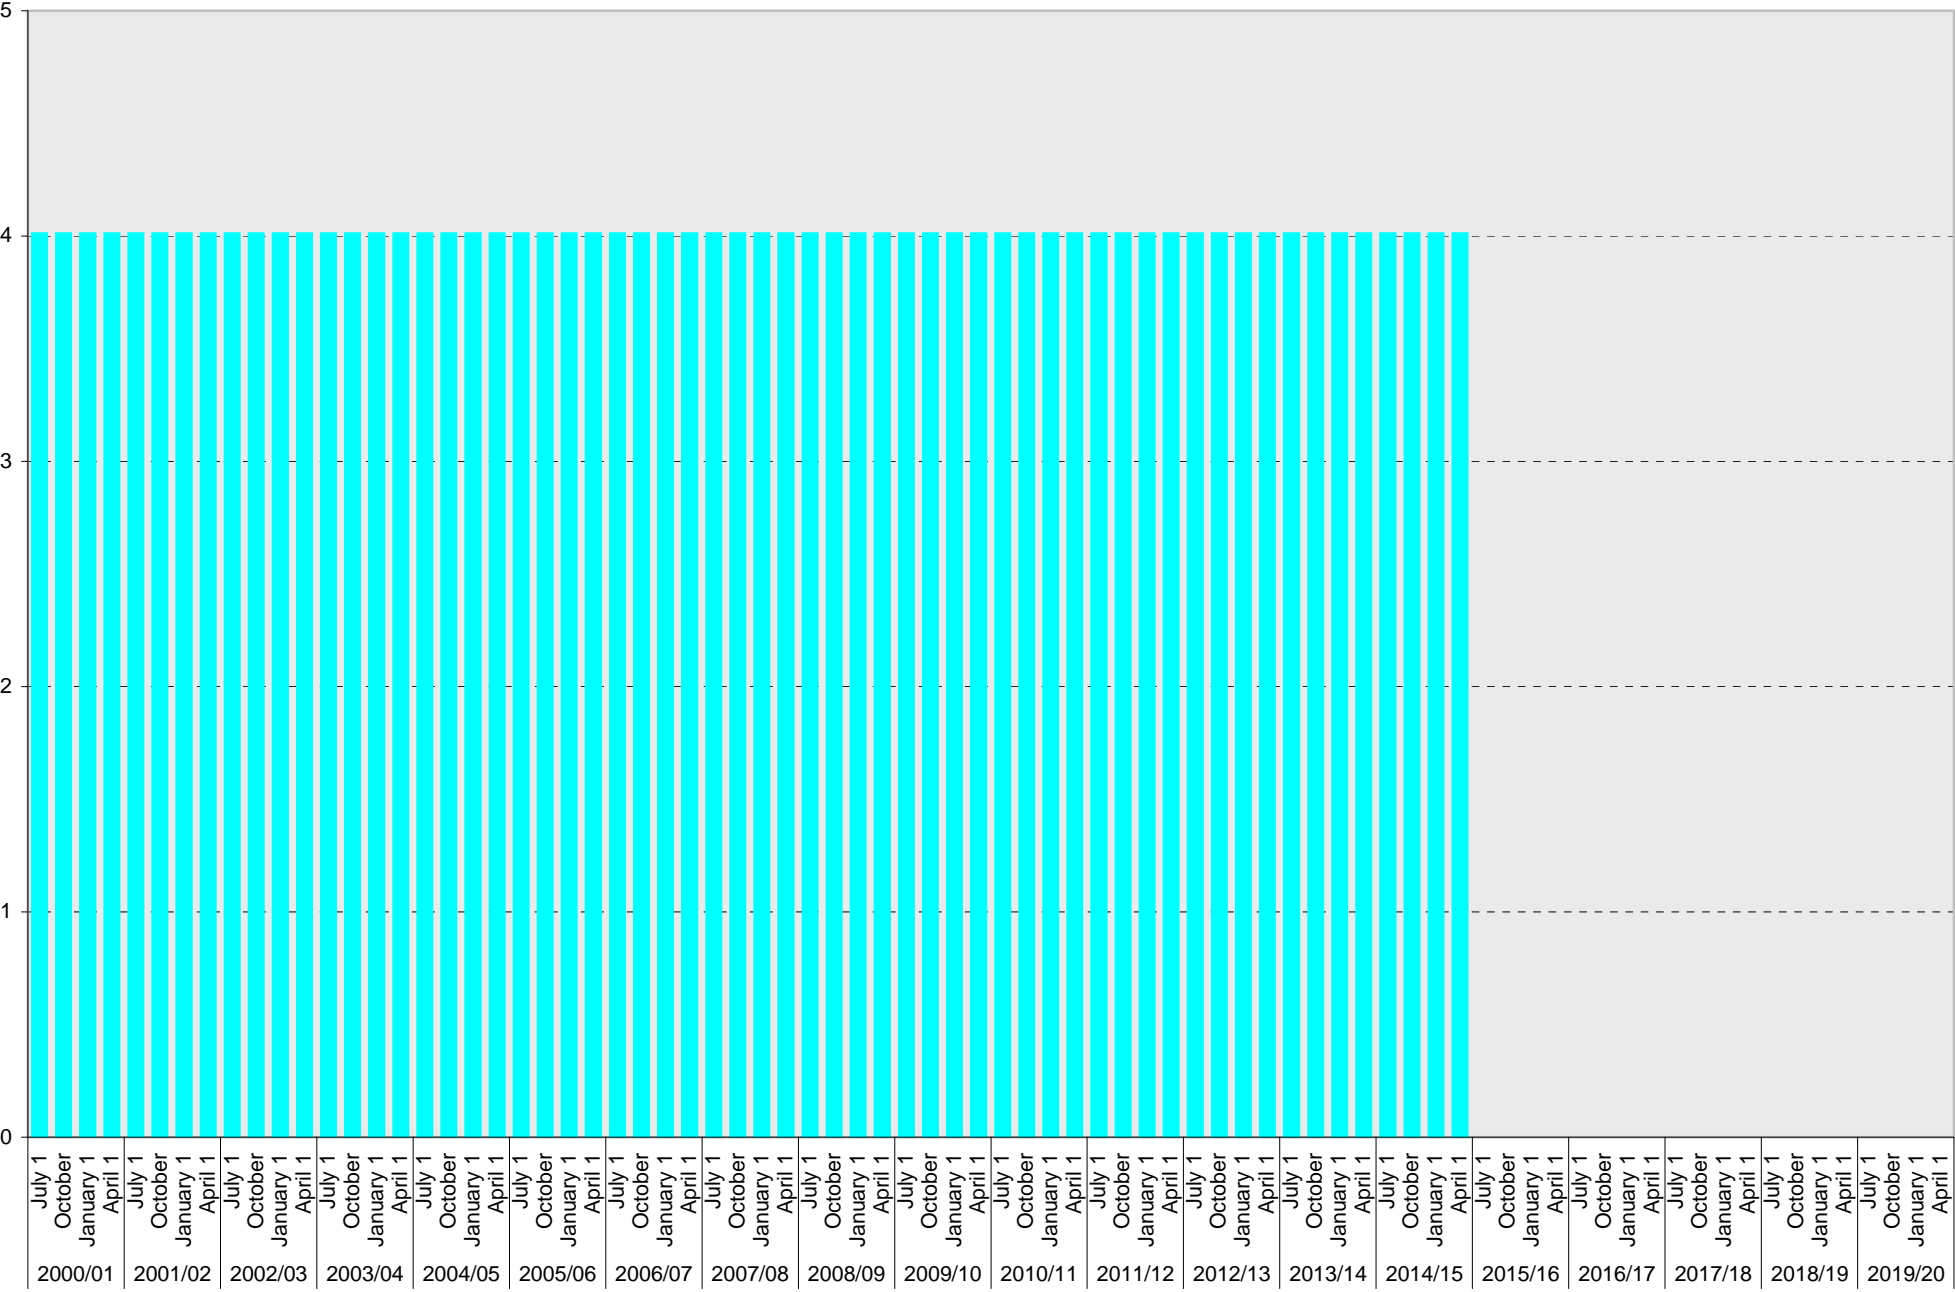

University of California, San Diego Parking Space Inventory

Lot P383: Loading Parking Spaces

■ Loading