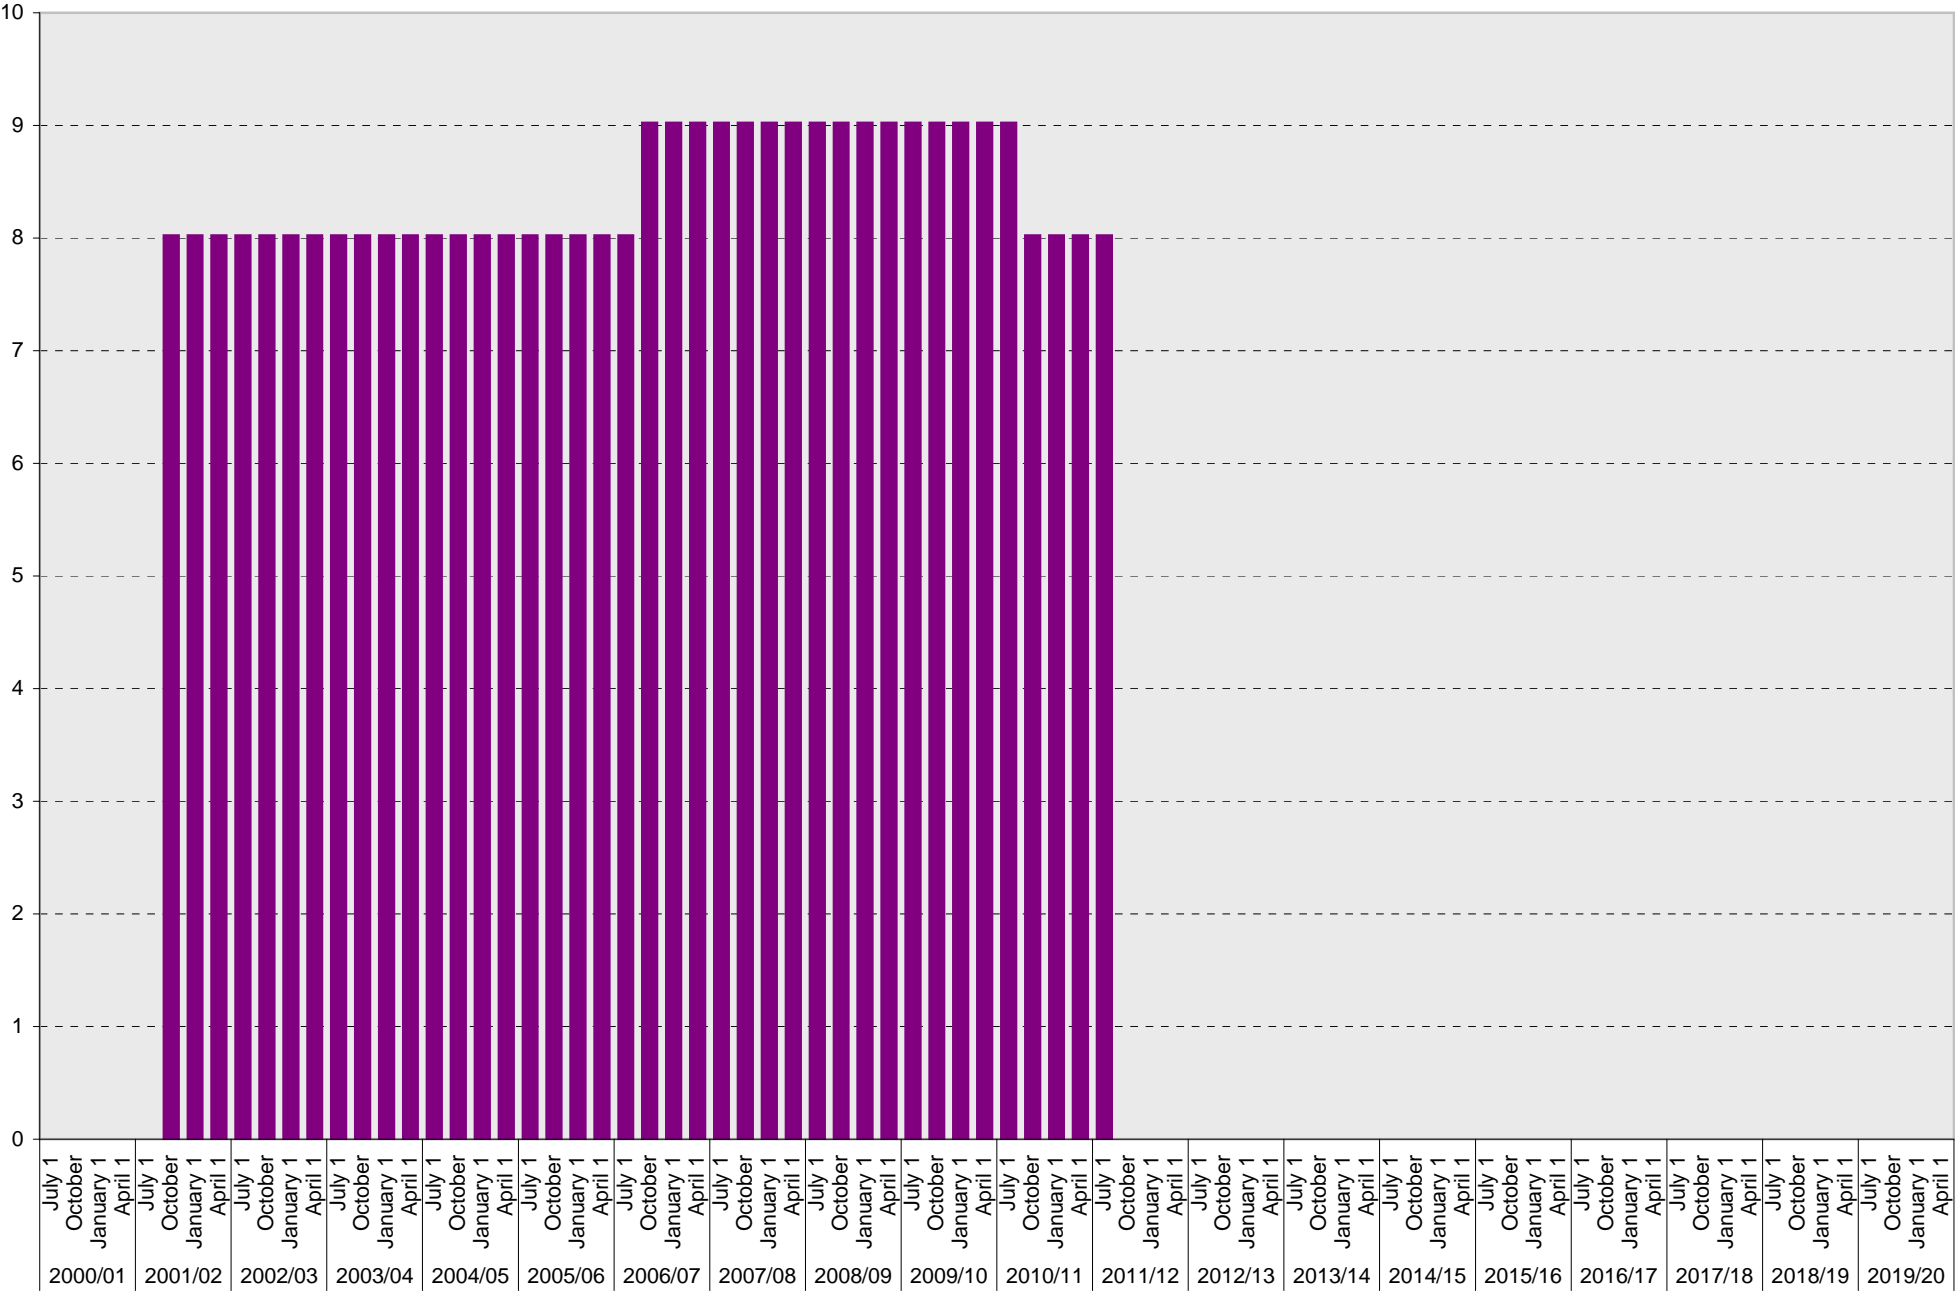

■ Allocated

University of California, San Diego Parking Space Inventory
Lot P383: Allocated: Unknown Parking Spaces

■ Allocated

University of California, San Diego Parking Space Inventory

Lot P383: Allocated: Total Parking Spaces