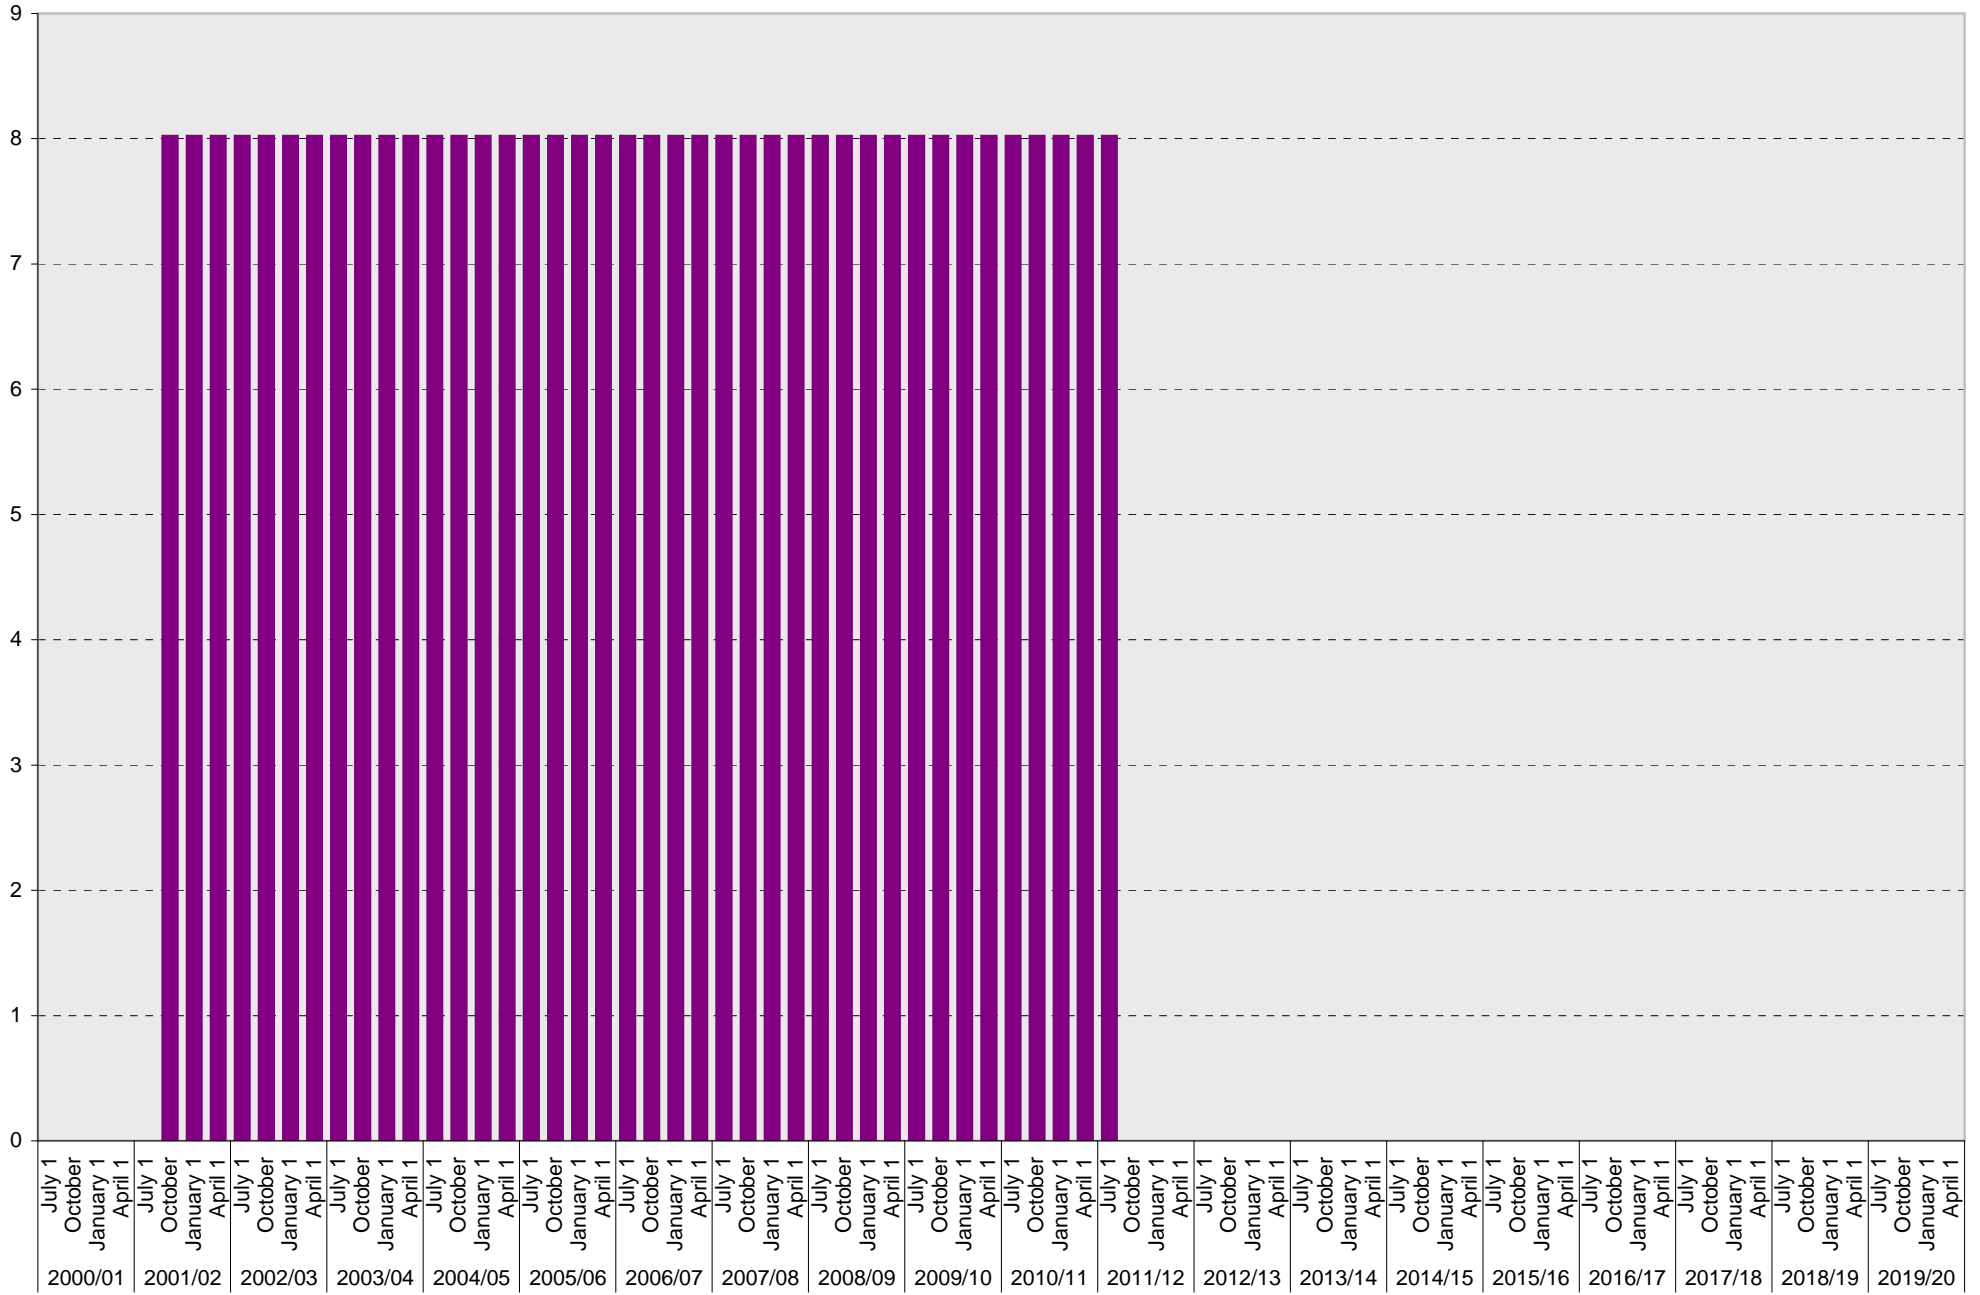

University of California, San Diego Parking Space Inventory
Lot P383: Allocated: Administrative Computing and Telecommunications Vehicle Parking Spaces

■ Allocated