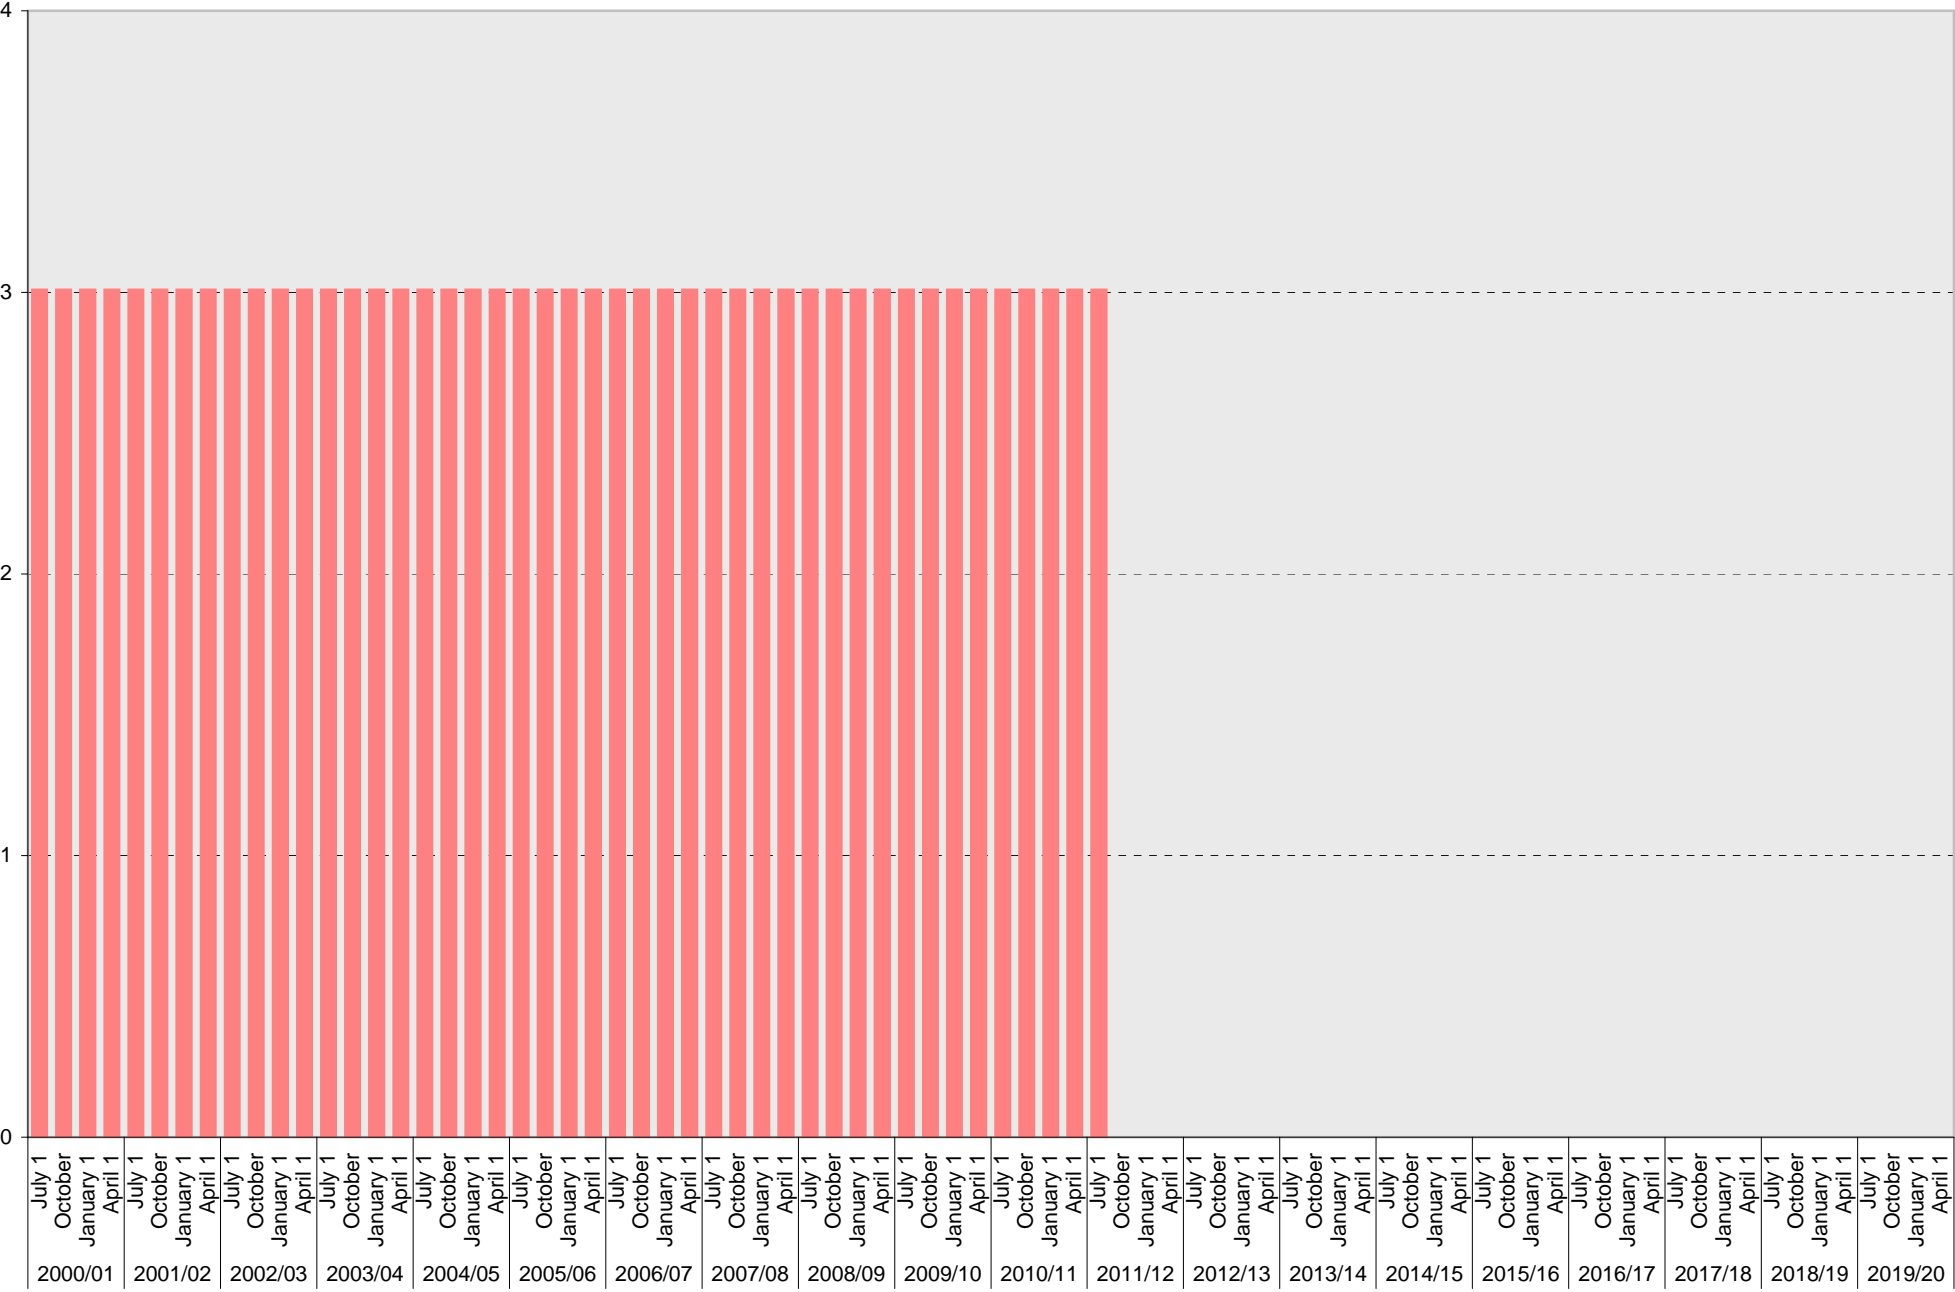

University of California, San Diego Parking Space Inventory
Lot P383: Service Yard Parking Spaces

■ Service Yard