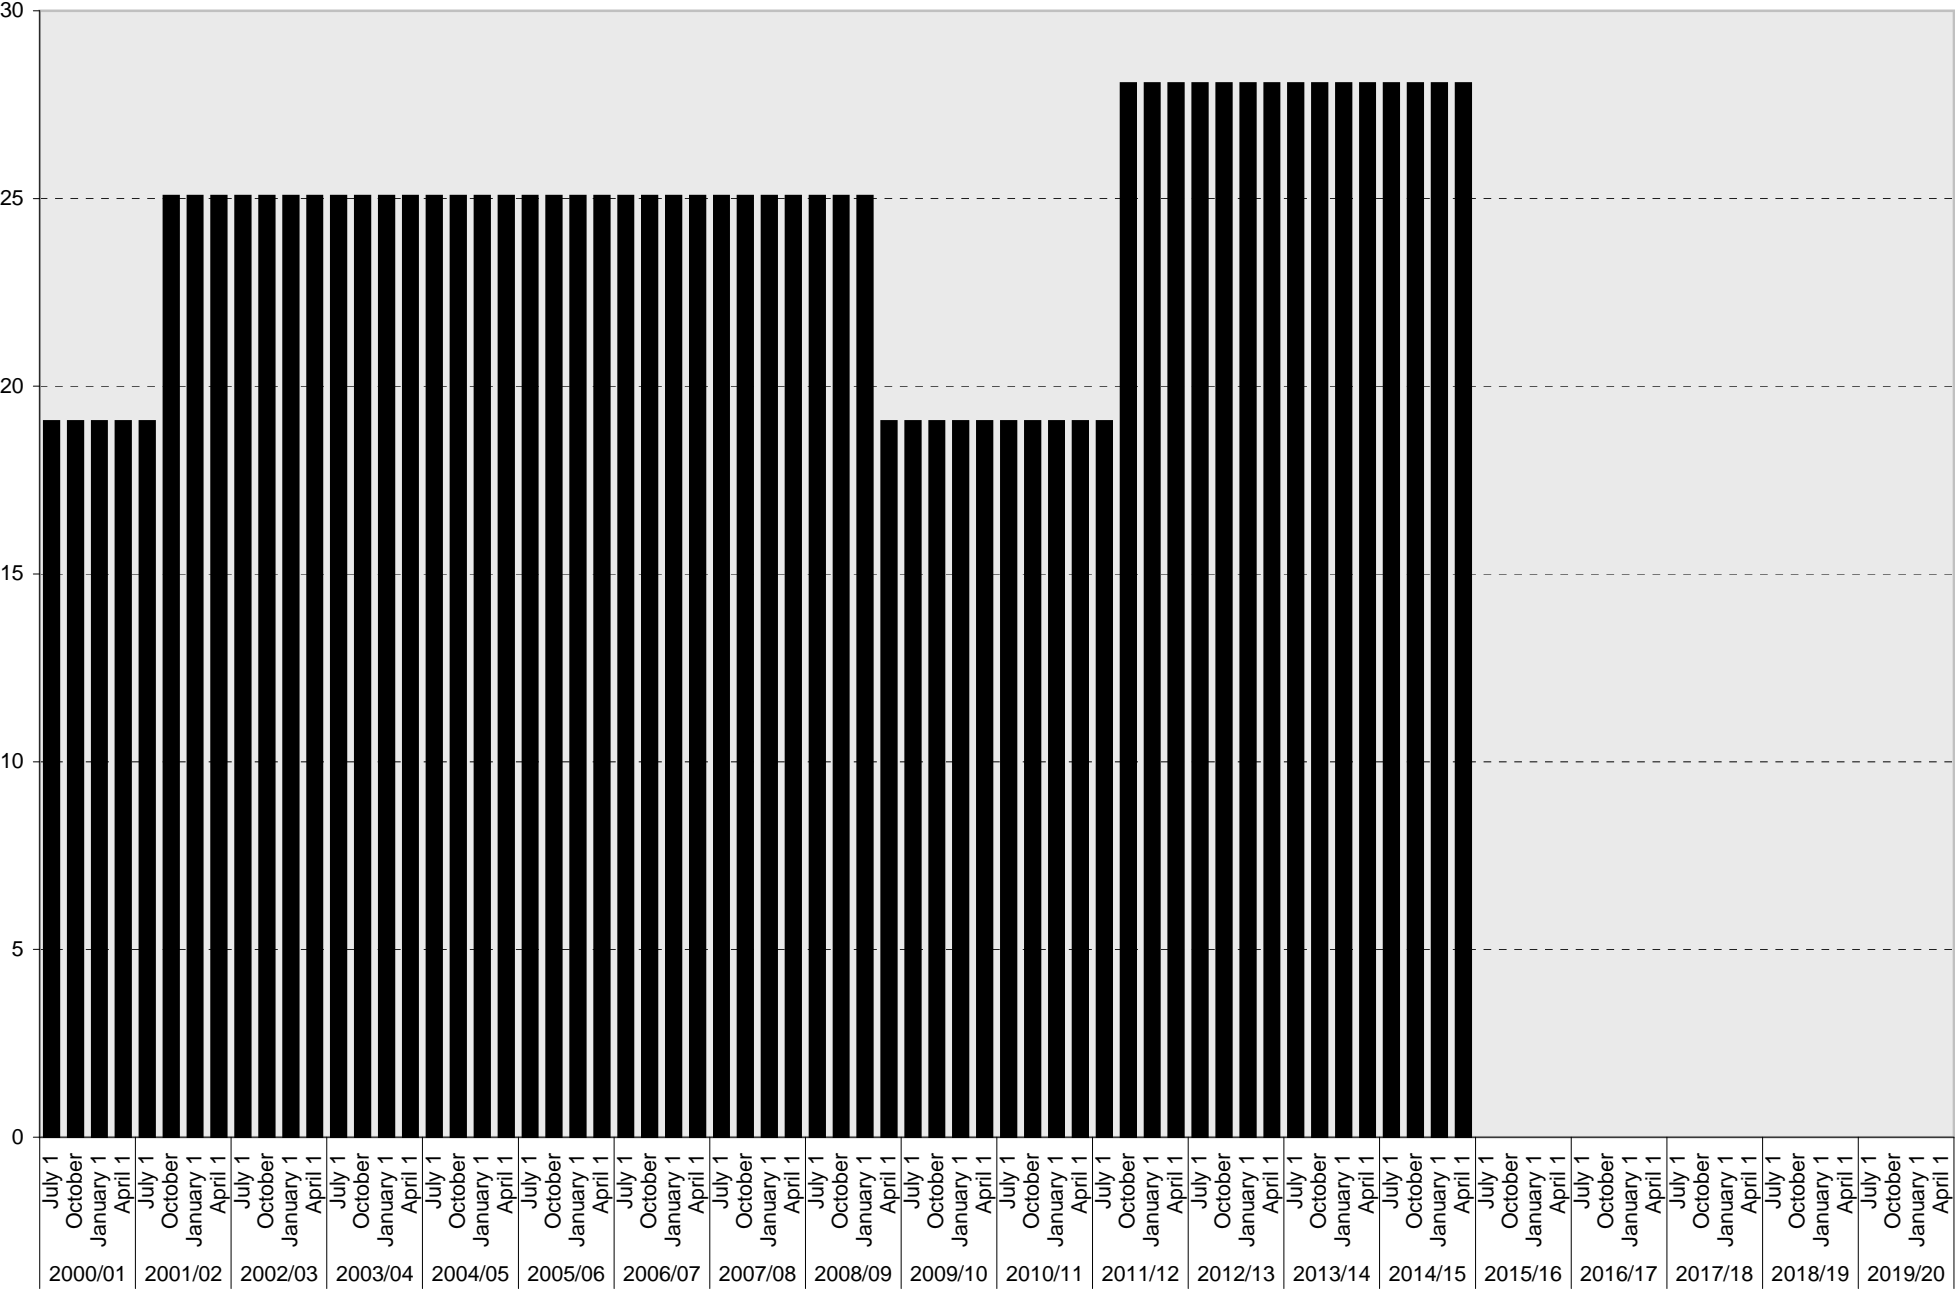

University of California, San Diego Parking Space Inventory

Lot P383: Total Parking Spaces

■ Total