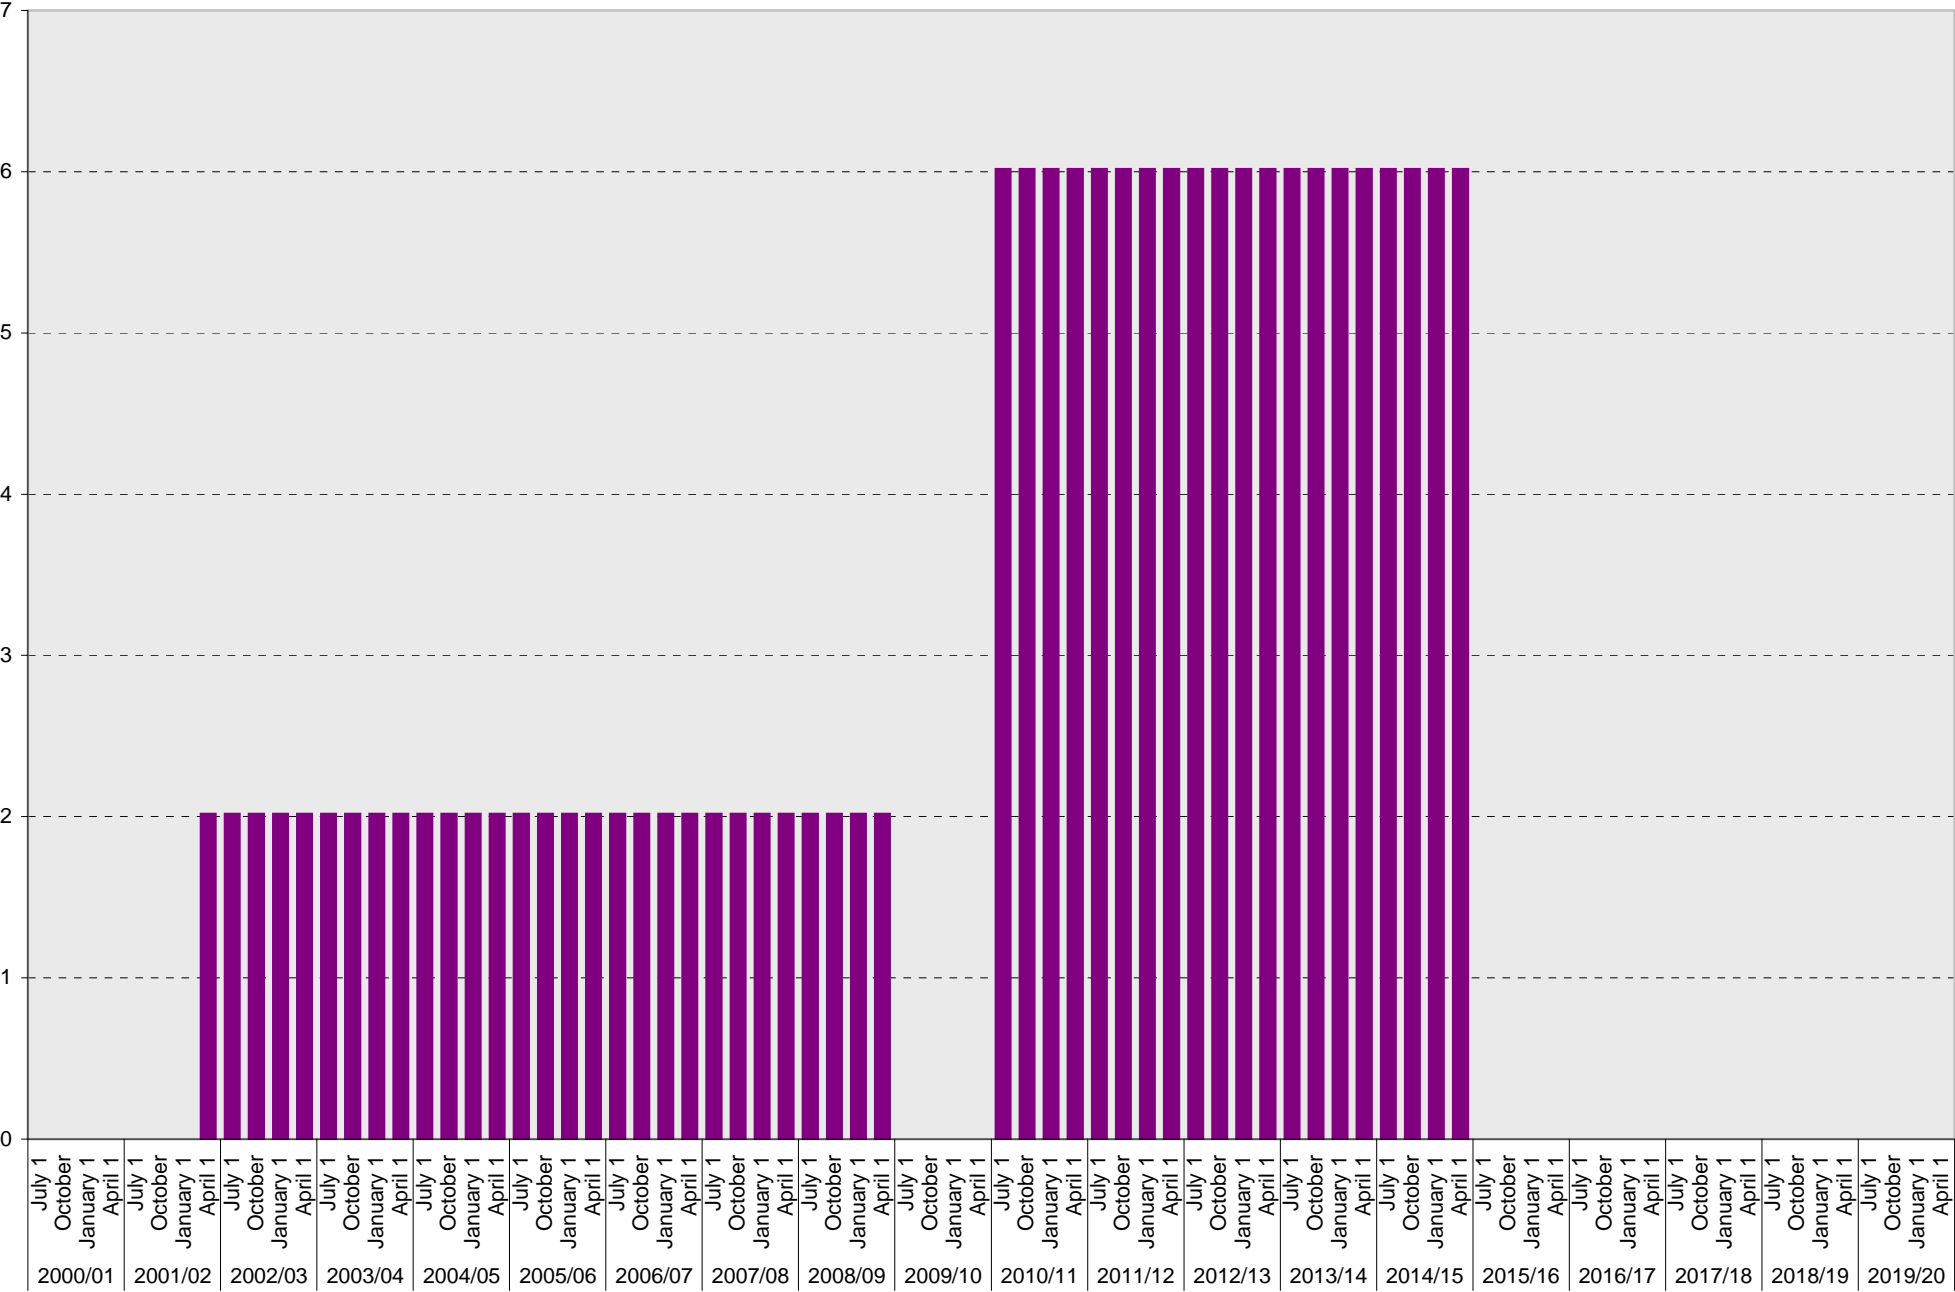

Lot P382: Visitor: Meter Parking Spaces

University of California, San Diego Parking Space Inventory

Lot P382: Visitor: Total Parking Spaces

University of California, San Diego Parking Space Inventory

Lot P382: Reserved Parking Spaces

■ Reserved

University of California, San Diego Parking Space Inventory
Lot P382: Allocated: B Carpool Parking Spaces

■ Allocated

University of California, San Diego Parking Space Inventory
Lot P382: Allocated: Carpool Winner Parking Spaces