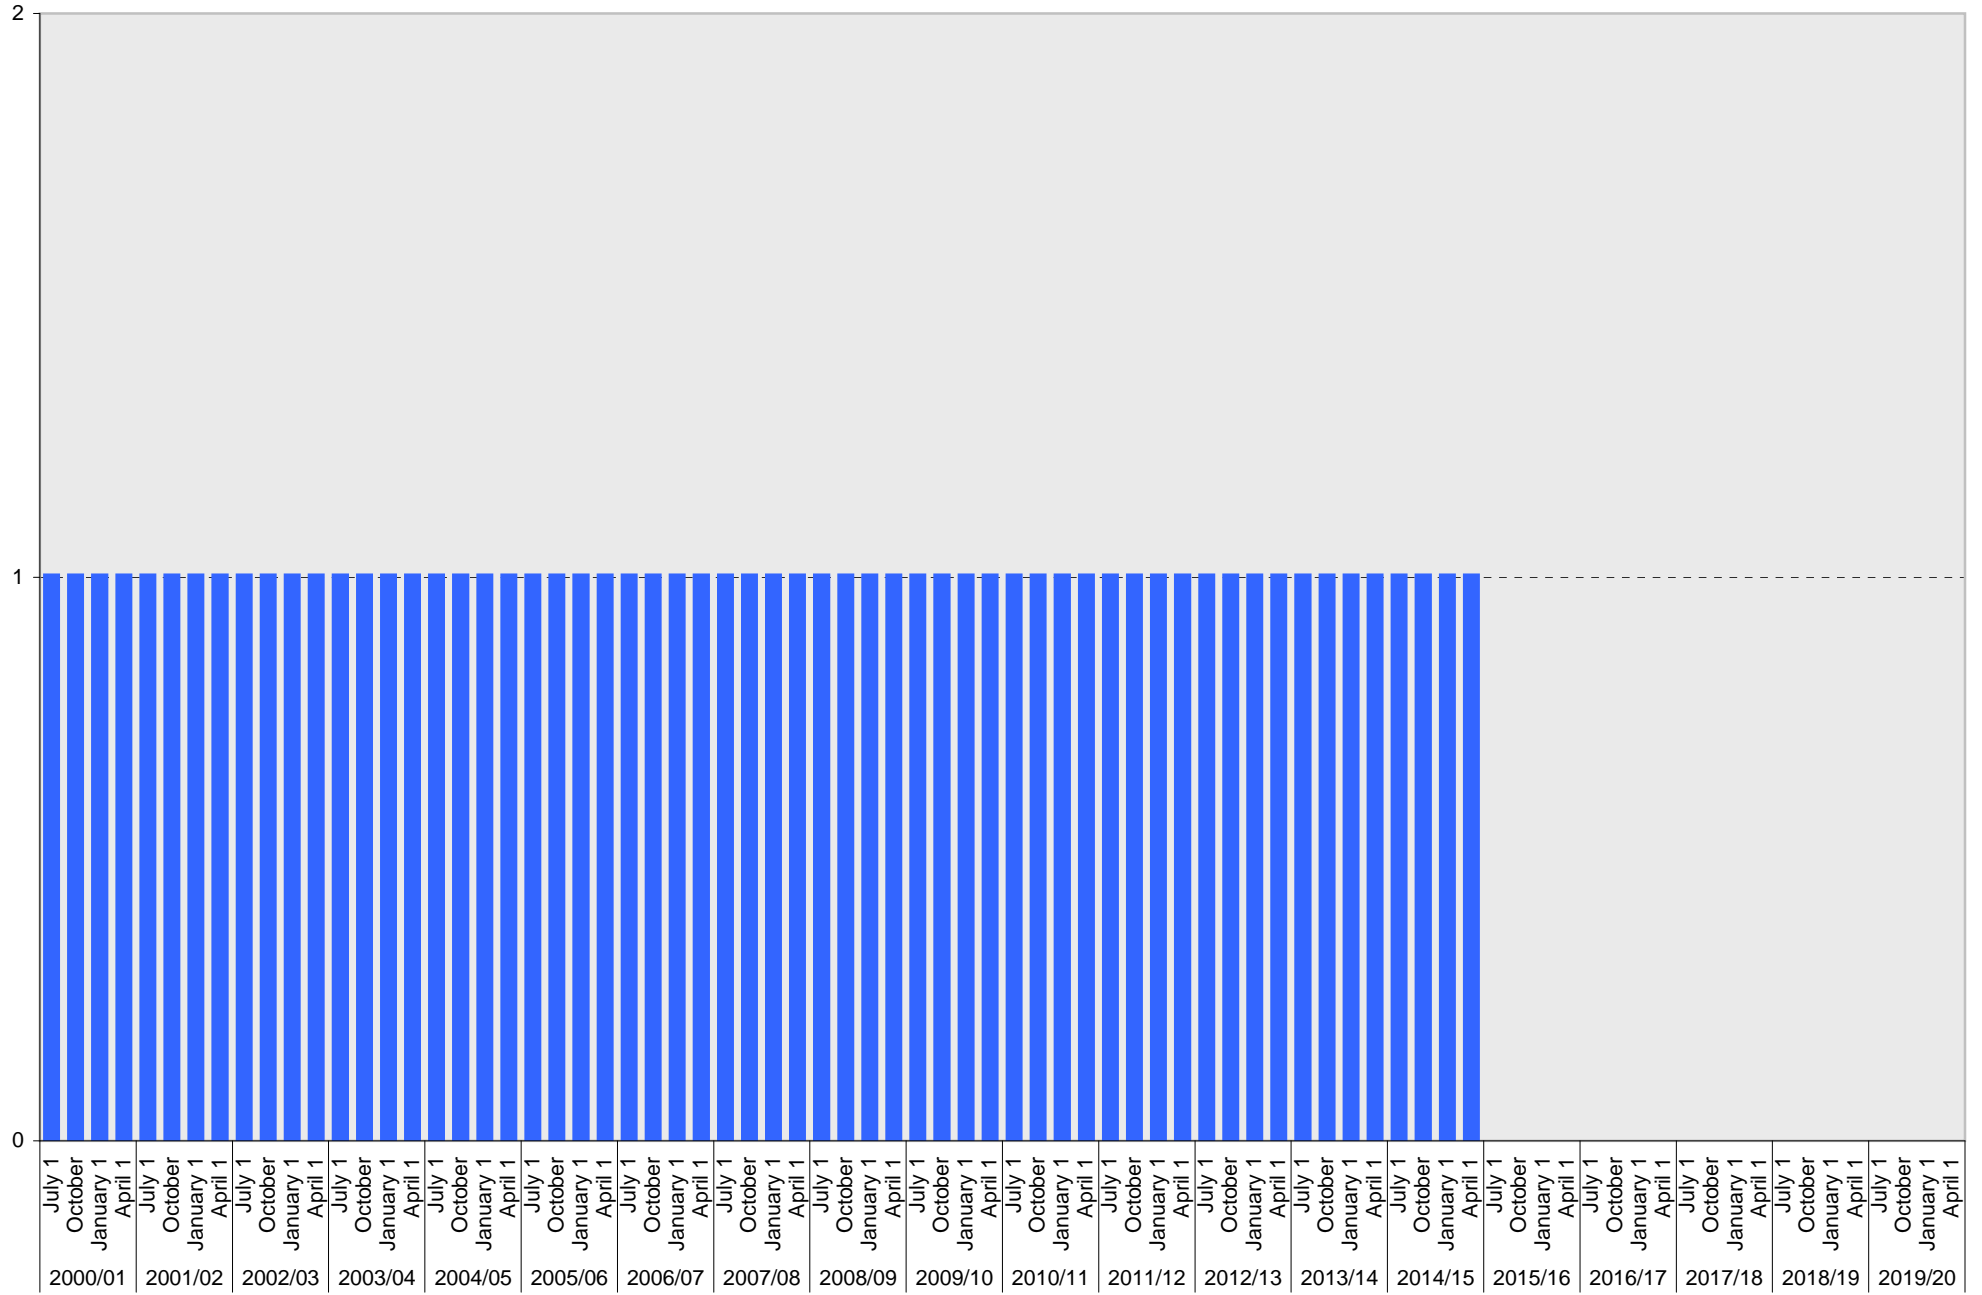

Lot P382: Visitor: Meter Parking Spaces

University of California, San Diego Parking Space Inventory

Lot P382: Visitor: Total Parking Spaces

University of California, San Diego Parking Space Inventory

Lot P382: Reserved Parking Spaces