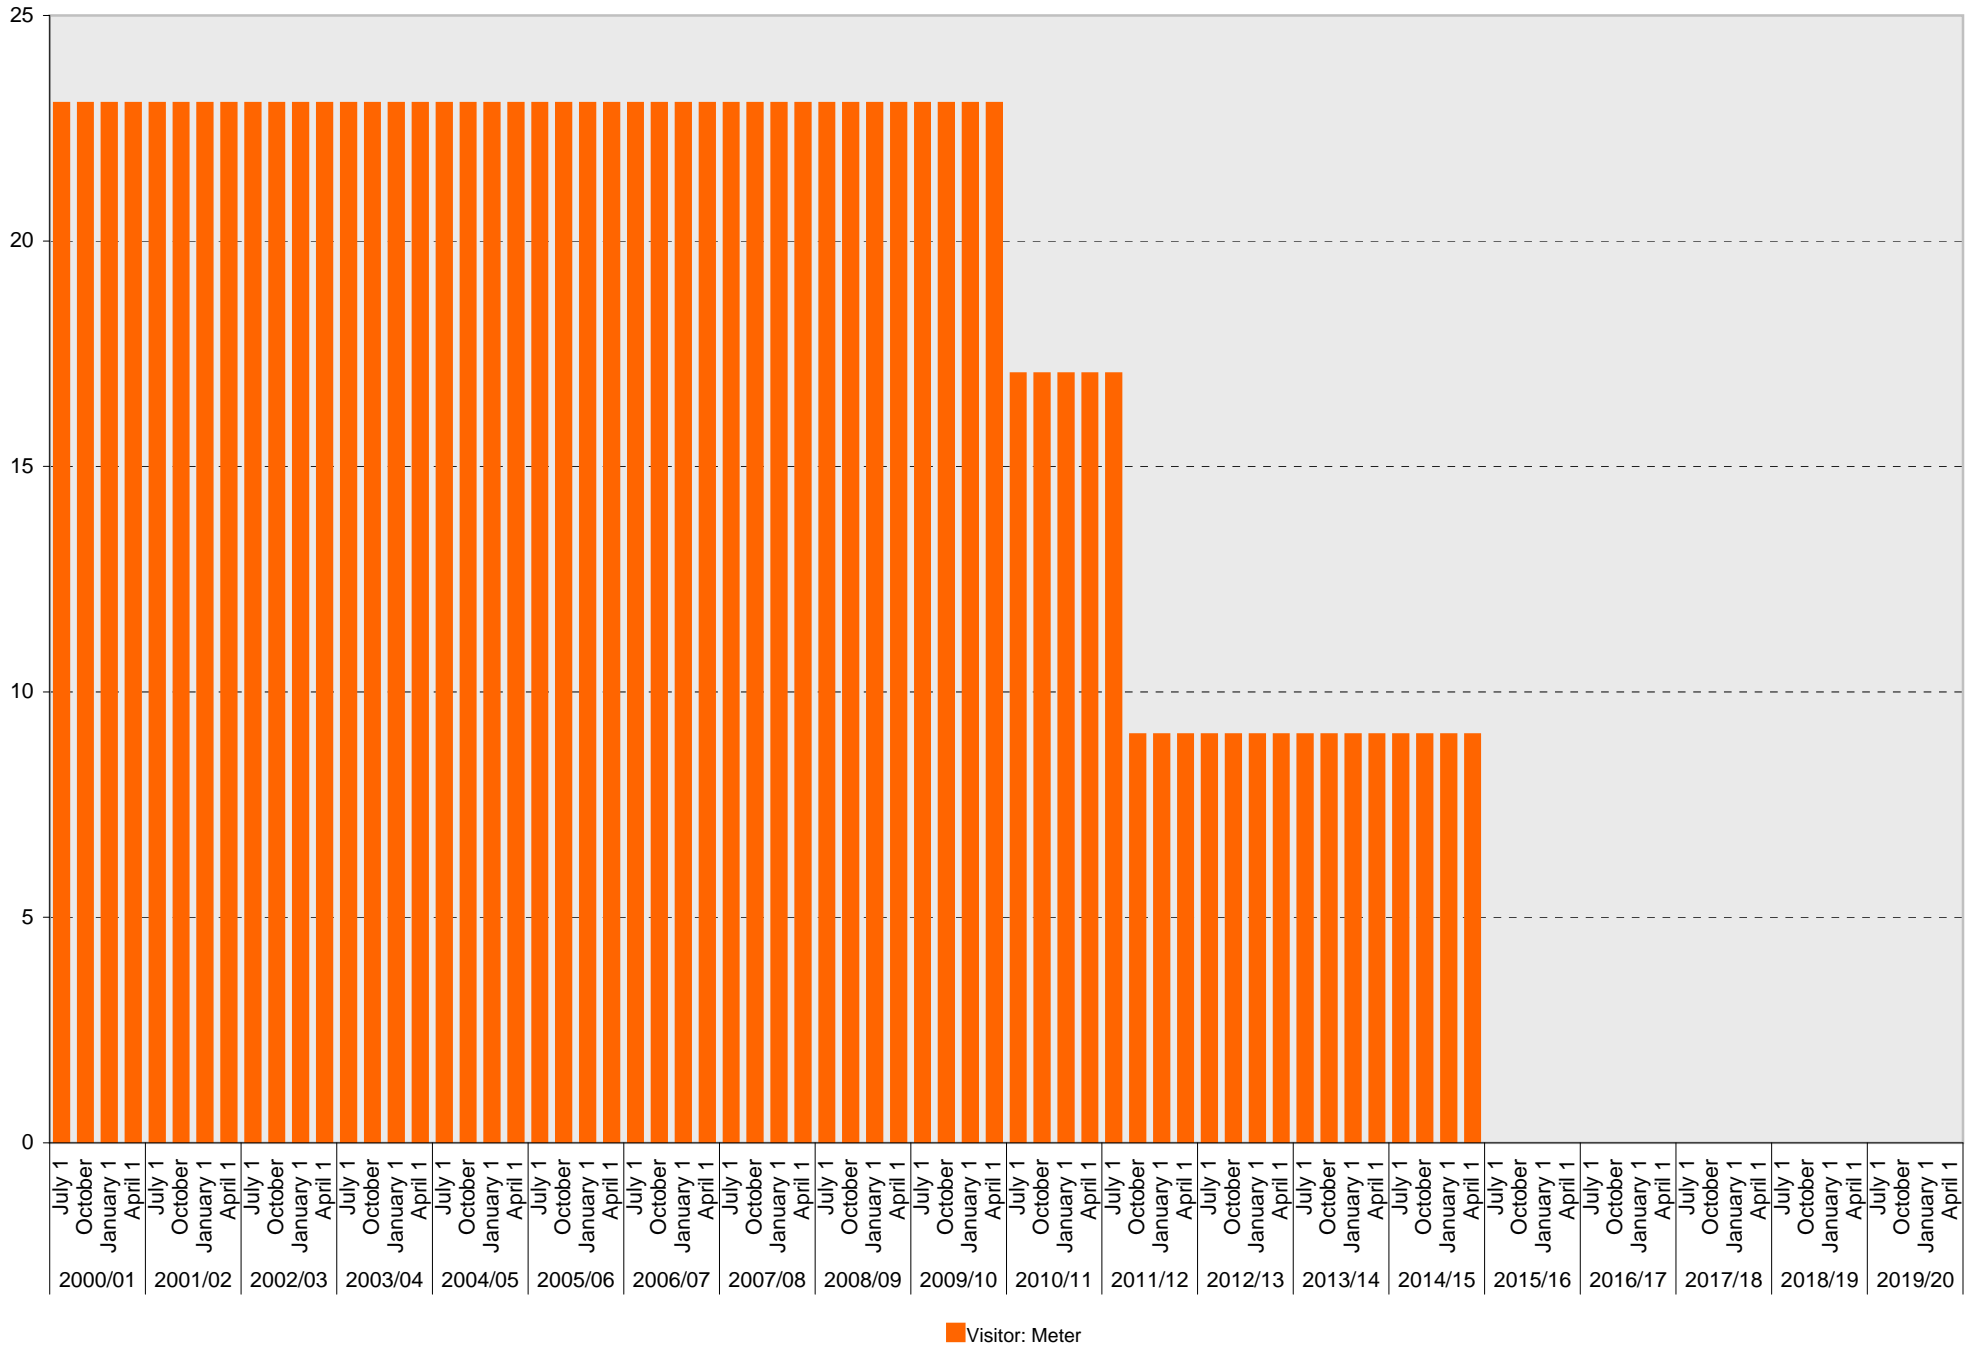

University of California, San Diego Parking Space Inventory

Lot P382: B Parking Spaces

■ B

University of California, San Diego Parking Space Inventory

Lot P382: S Parking Spaces

University of California, San Diego Parking Space Inventory

Lot P382: Visitor: Meter Parking Spaces

University of California, San Diego Parking Space Inventory

Lot P382: Visitor: Total Parking Spaces

University of California, San Diego Parking Space Inventory

Lot P382: Reserved Parking Spaces