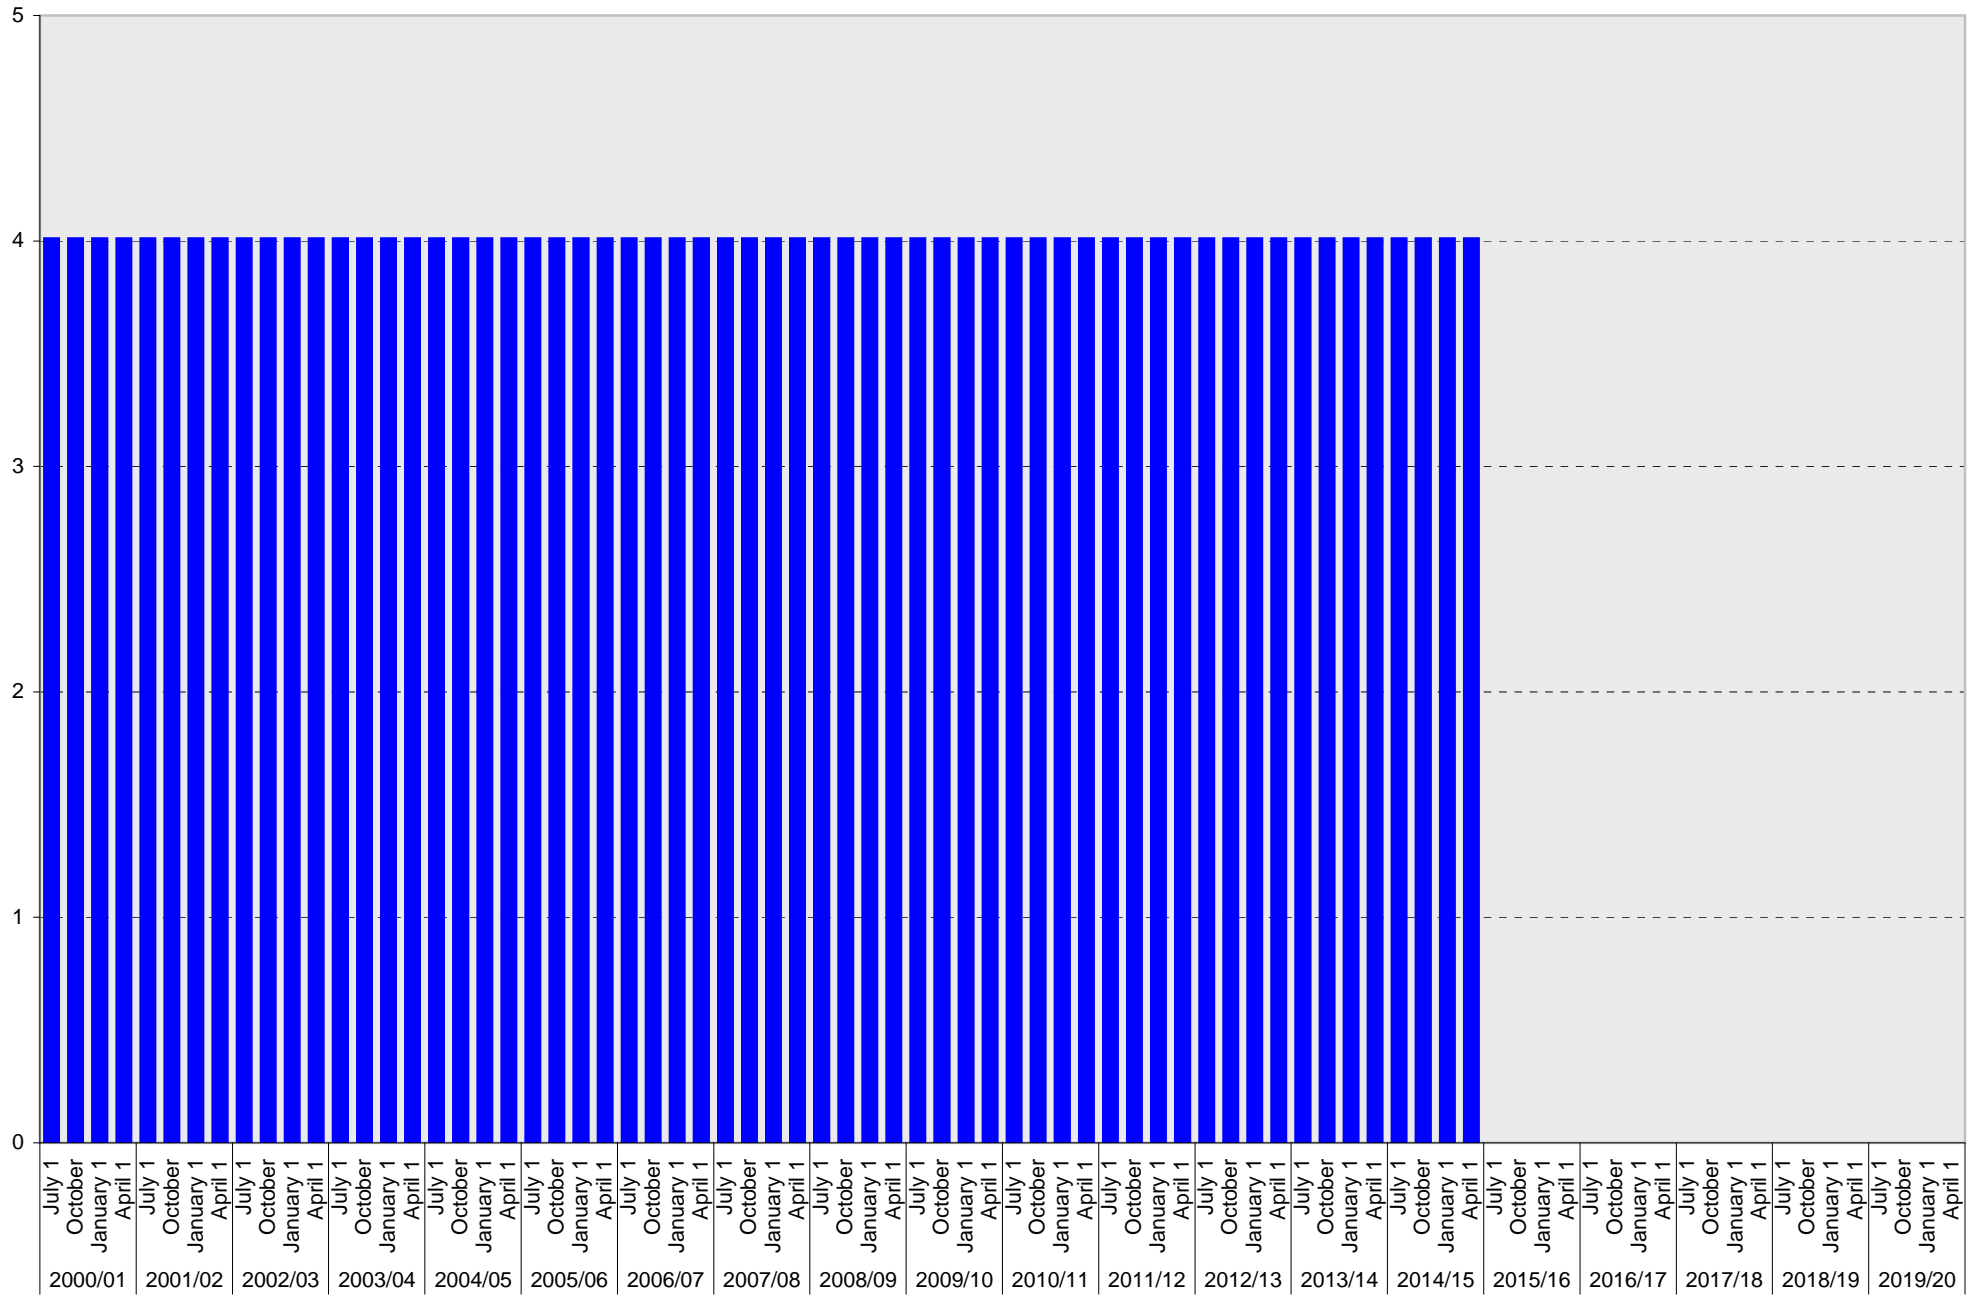

University of California, San Diego Parking Space Inventory

Lot P382: Accessible Parking Spaces

■ Accessible