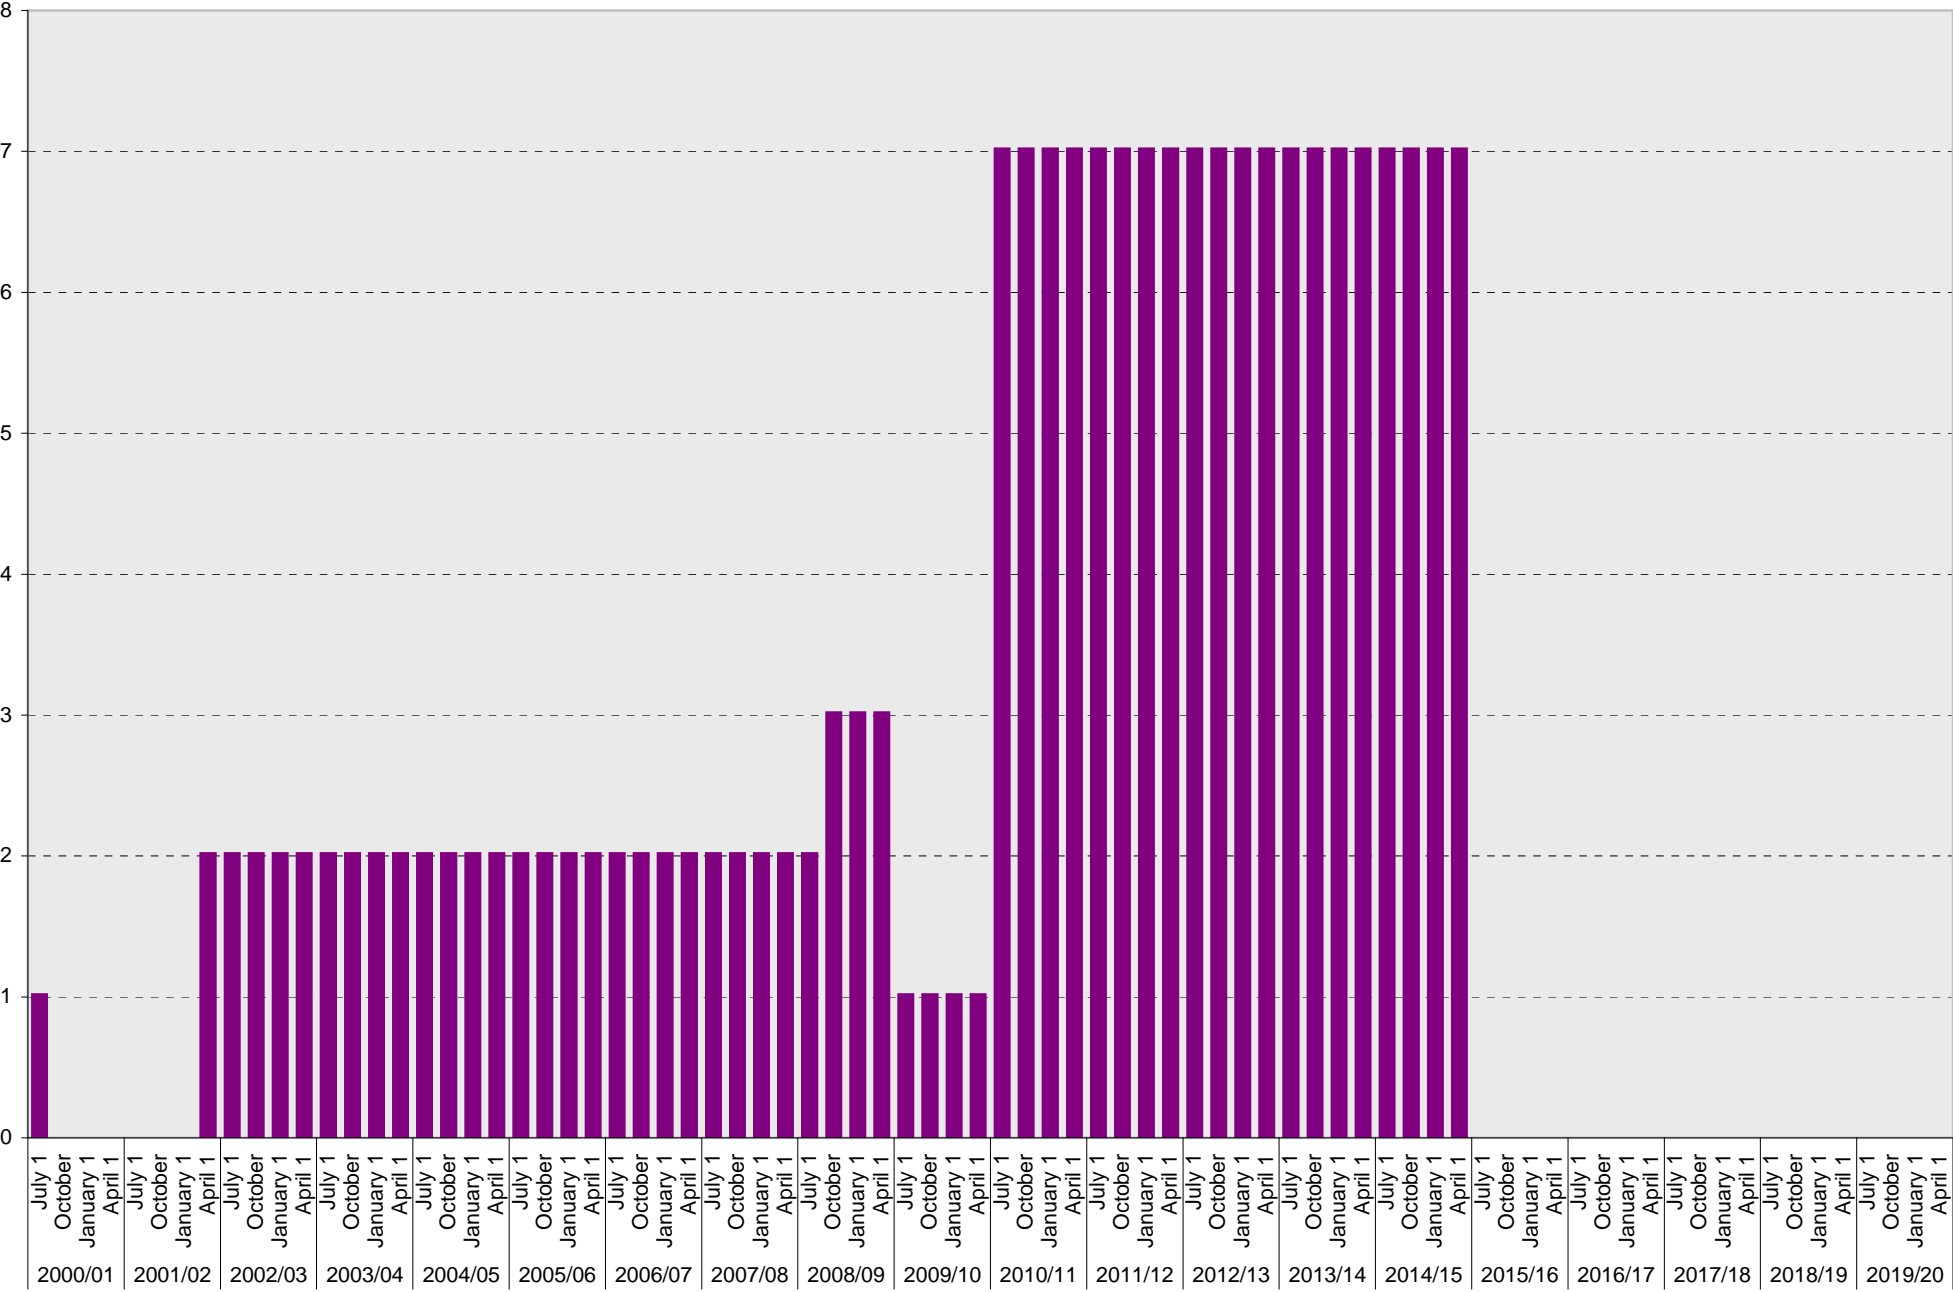

University of California, San Diego Parking Space Inventory

Lot P382: Allocated: Total Parking Spaces

■ Allocated: Total