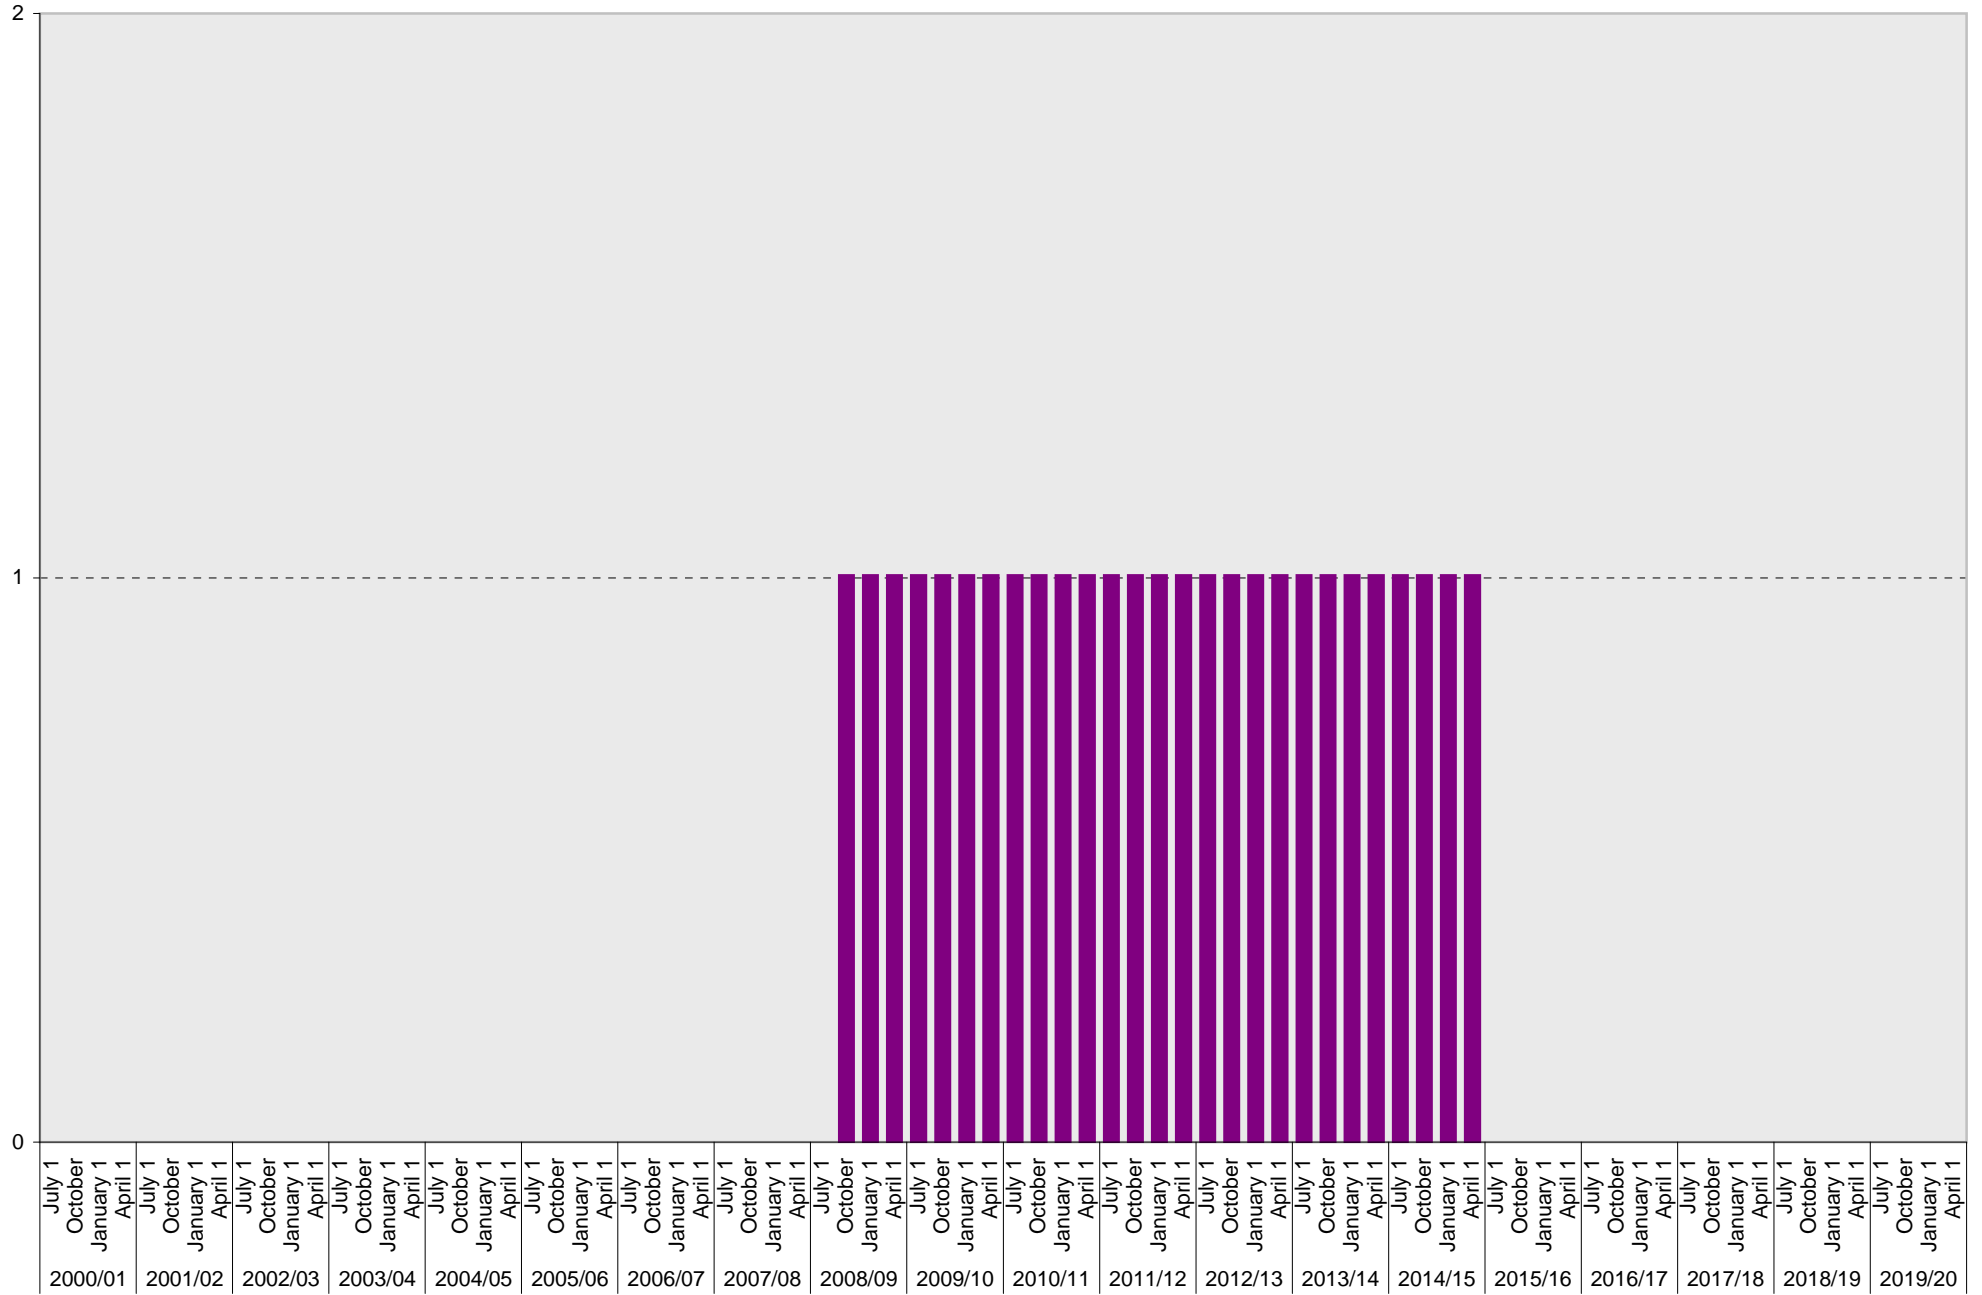

University of California, San Diego Parking Space Inventory

Lot P382: Allocated: Emergency Response Vehicle Parking Spaces

■ Allocated