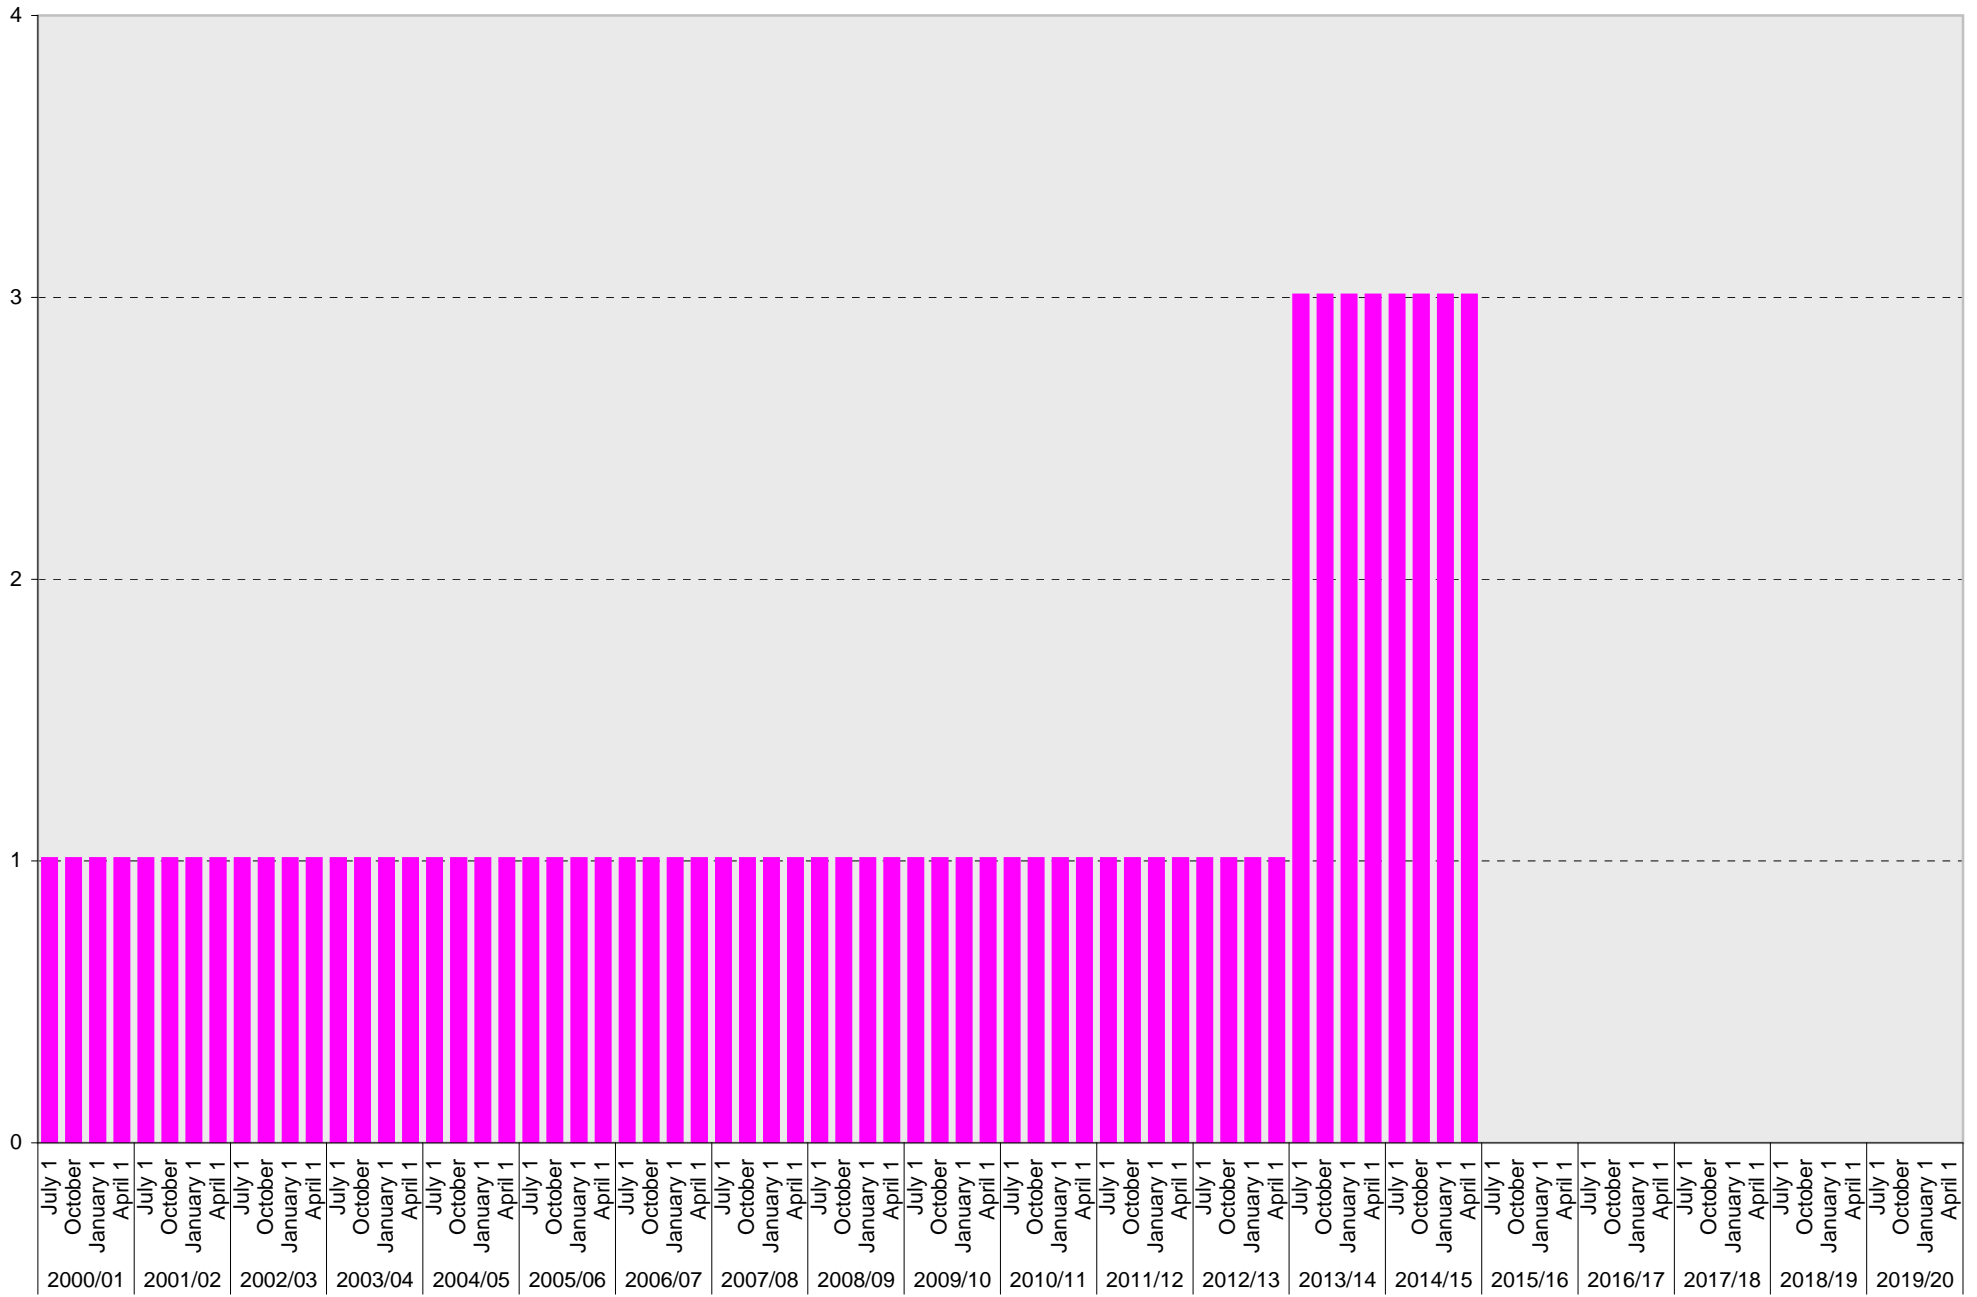

University of California, San Diego Parking Space Inventory

Lot P382: Motorcycle Parking Sections

Motorcycle