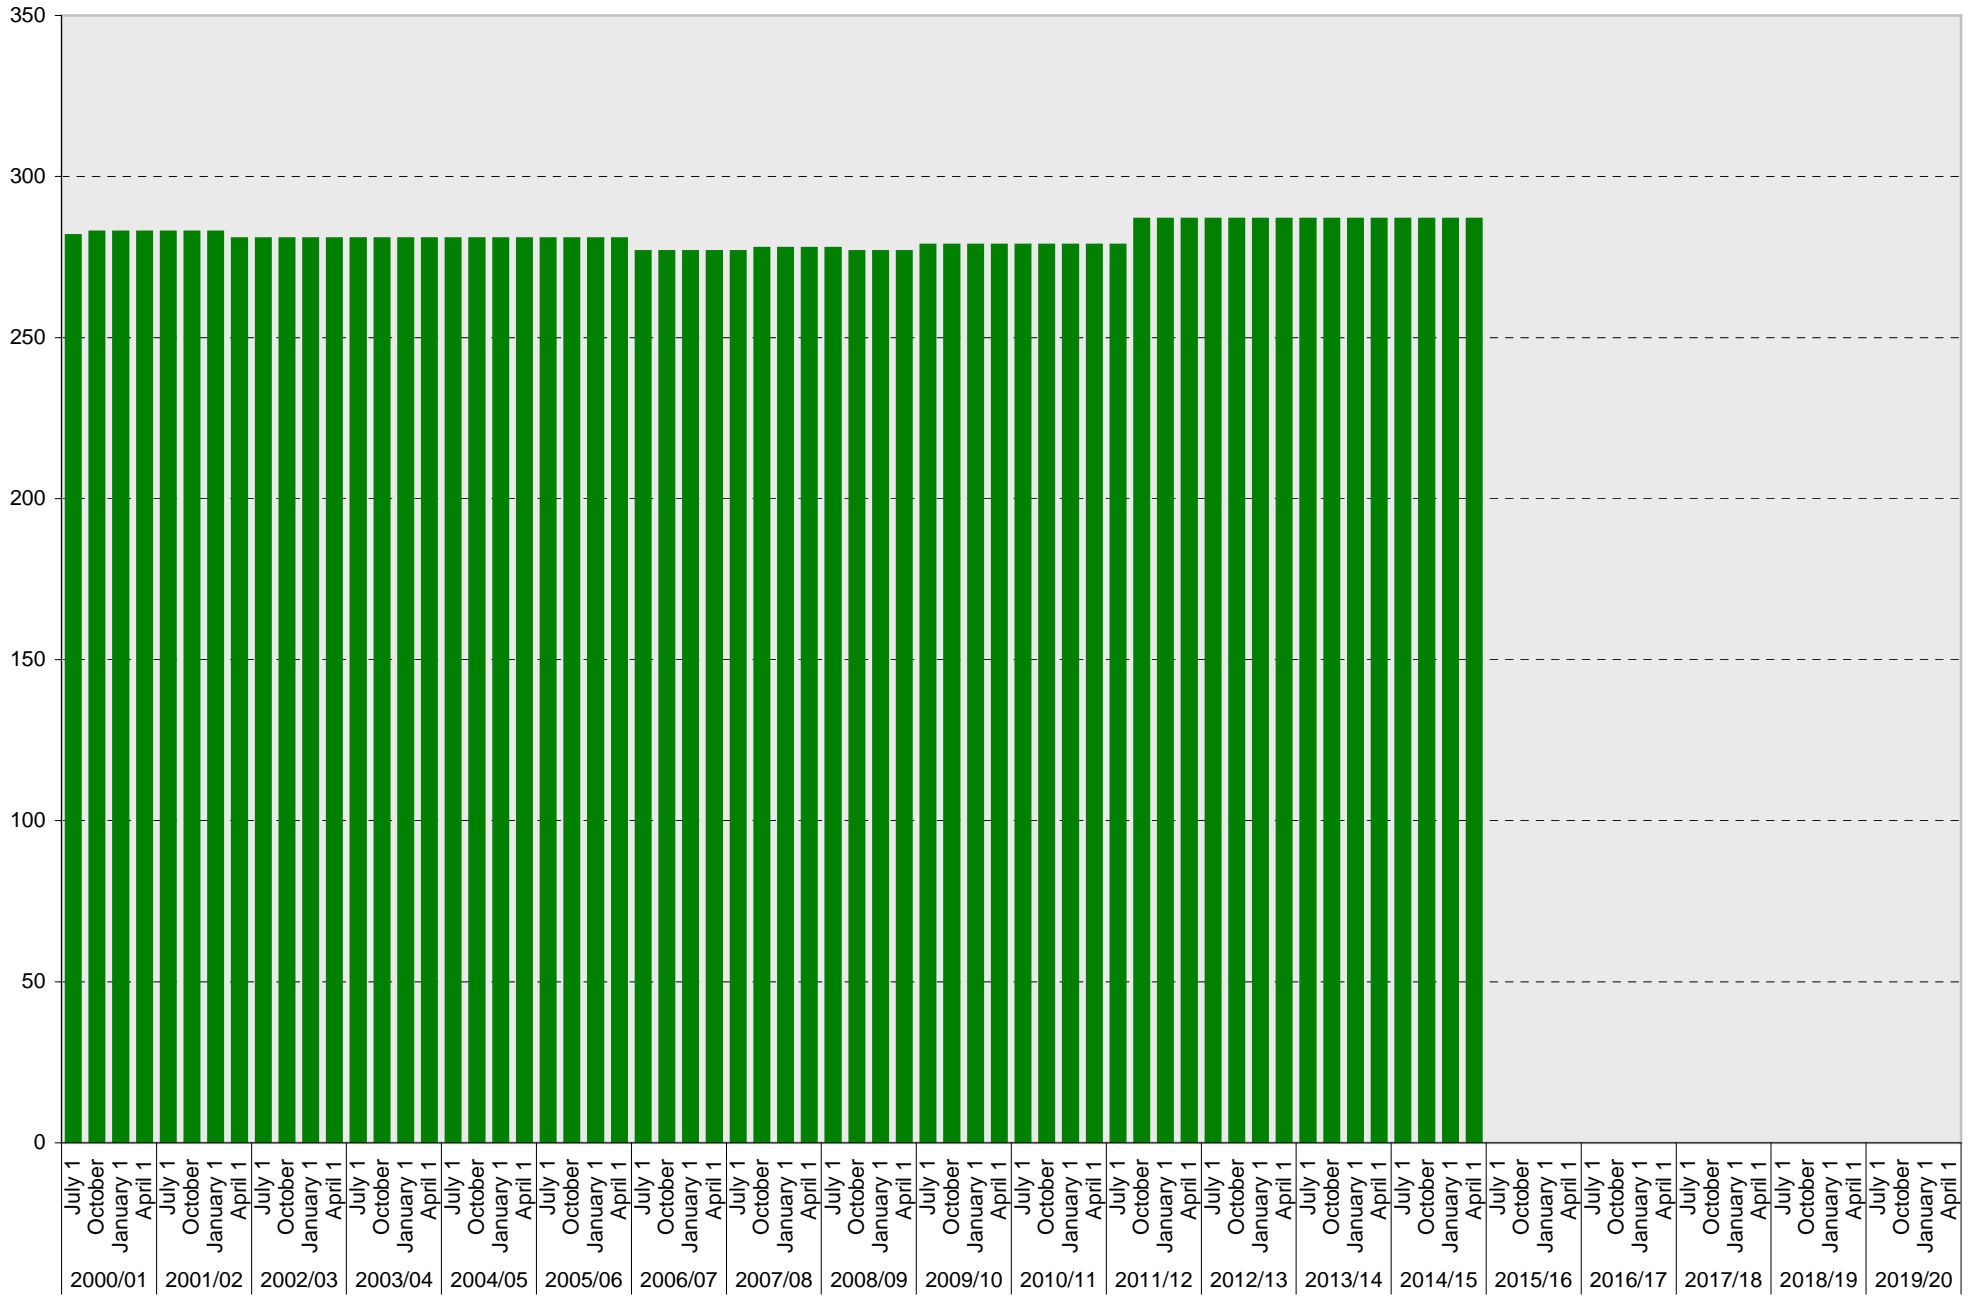

University of California, San Diego Parking Space Inventory

Lot P382: B Parking Spaces

■ B

University of California, San Diego Parking Space Inventory

Lot P382: S Parking Spaces

University of California, San Diego Parking Space Inventory

Lot P382: Visitor: Meter Parking Spaces

University of California, San Diego Parking Space Inventory

Lot P382: Visitor: Total Parking Spaces

University of California, San Diego Parking Space Inventory

Lot P382: Reserved Parking Spaces