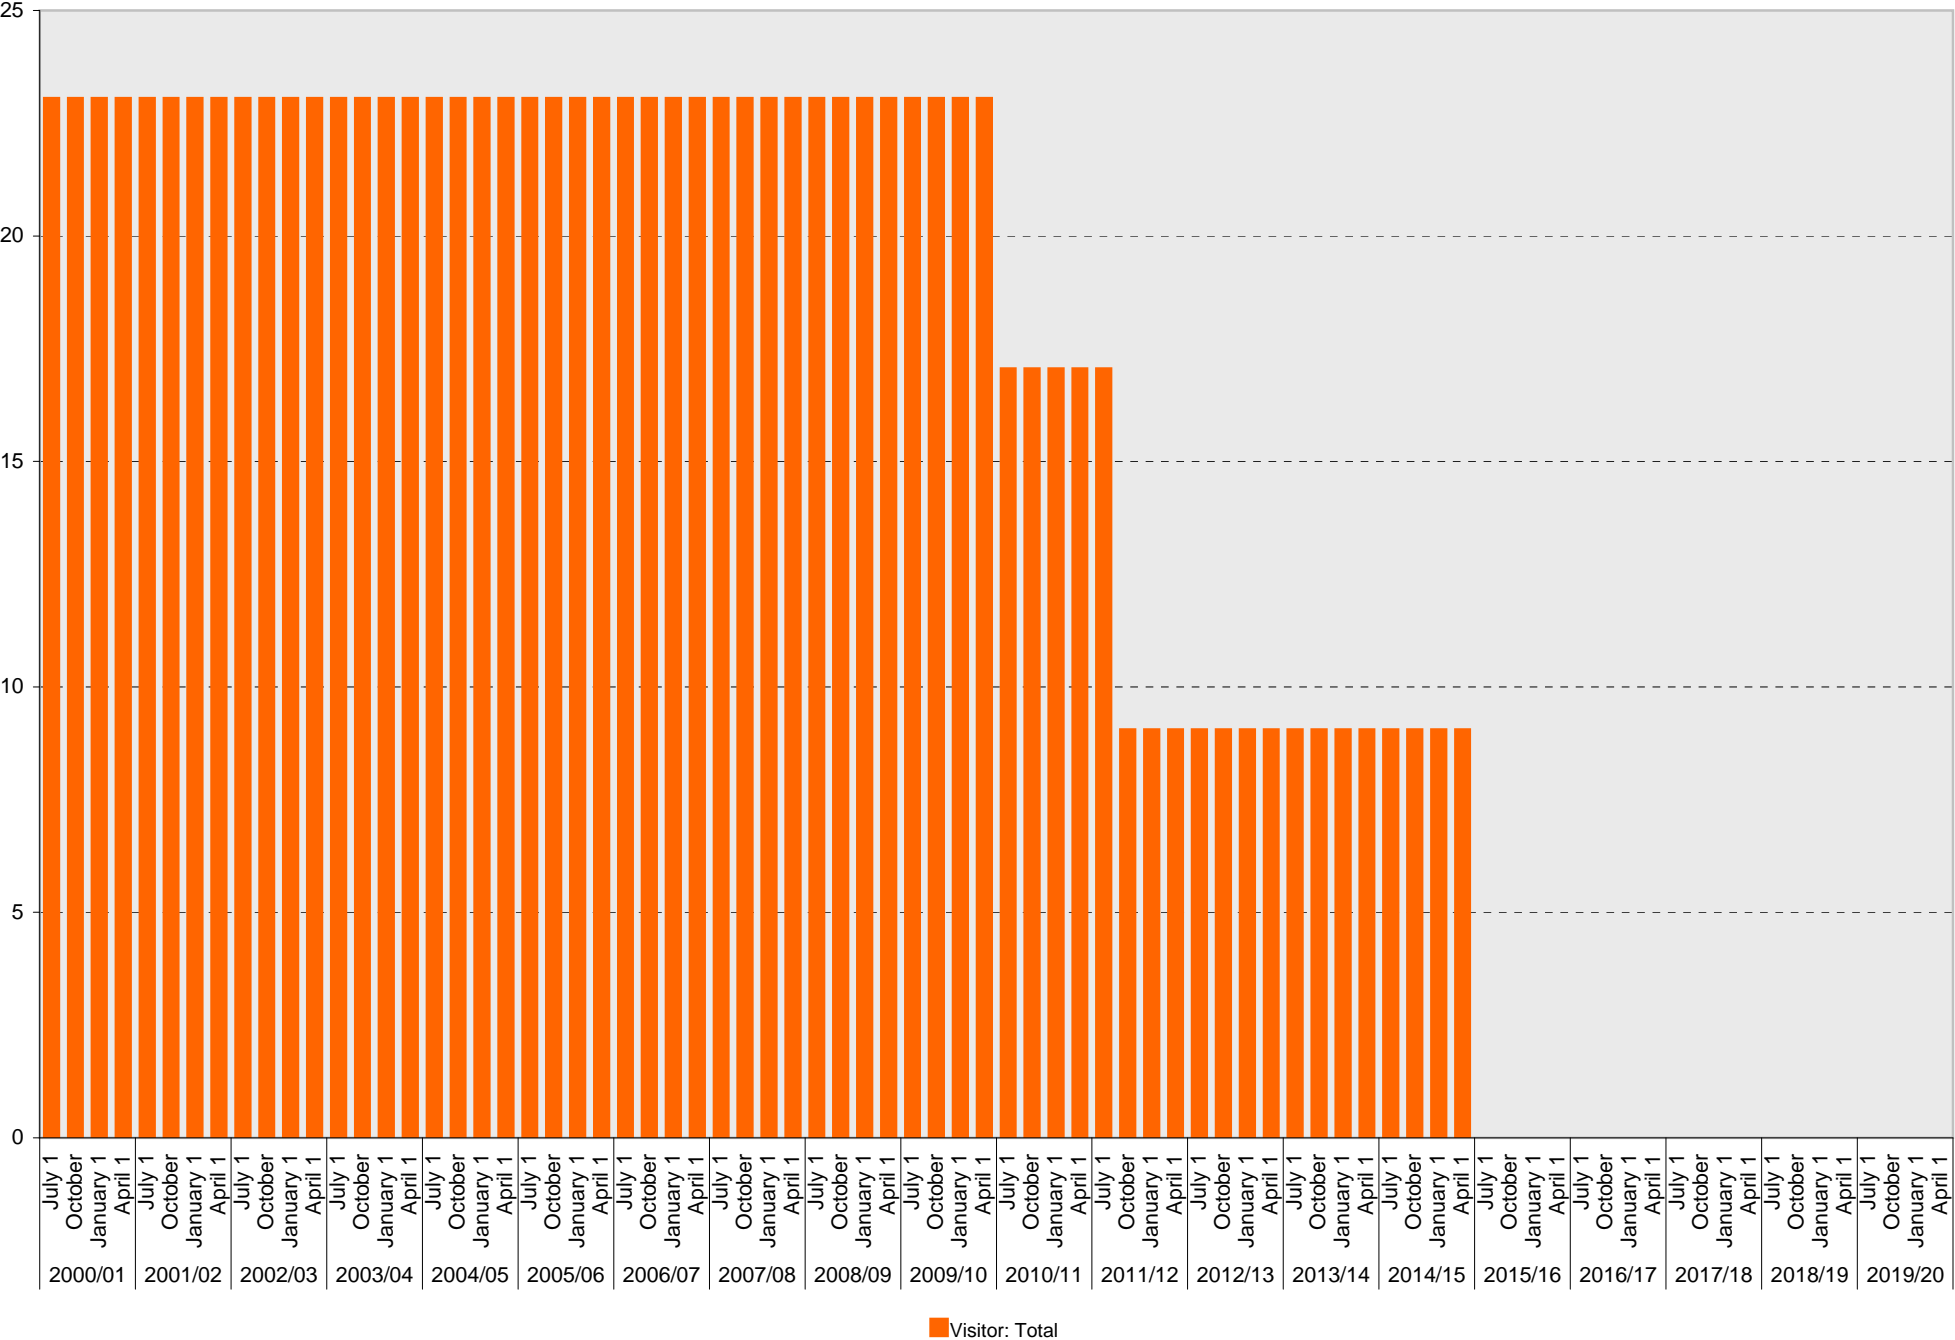

University of California, San Diego Parking Space Inventory

Lot P382: B Parking Spaces

■ B

University of California, San Diego Parking Space Inventory

Lot P382: S Parking Spaces

University of California, San Diego Parking Space Inventory

Lot P382: Visitor: Meter Parking Spaces

University of California, San Diego Parking Space Inventory

Lot P382: Visitor: Total Parking Spaces

University of California, San Diego Parking Space Inventory

Lot P382: Reserved Parking Spaces