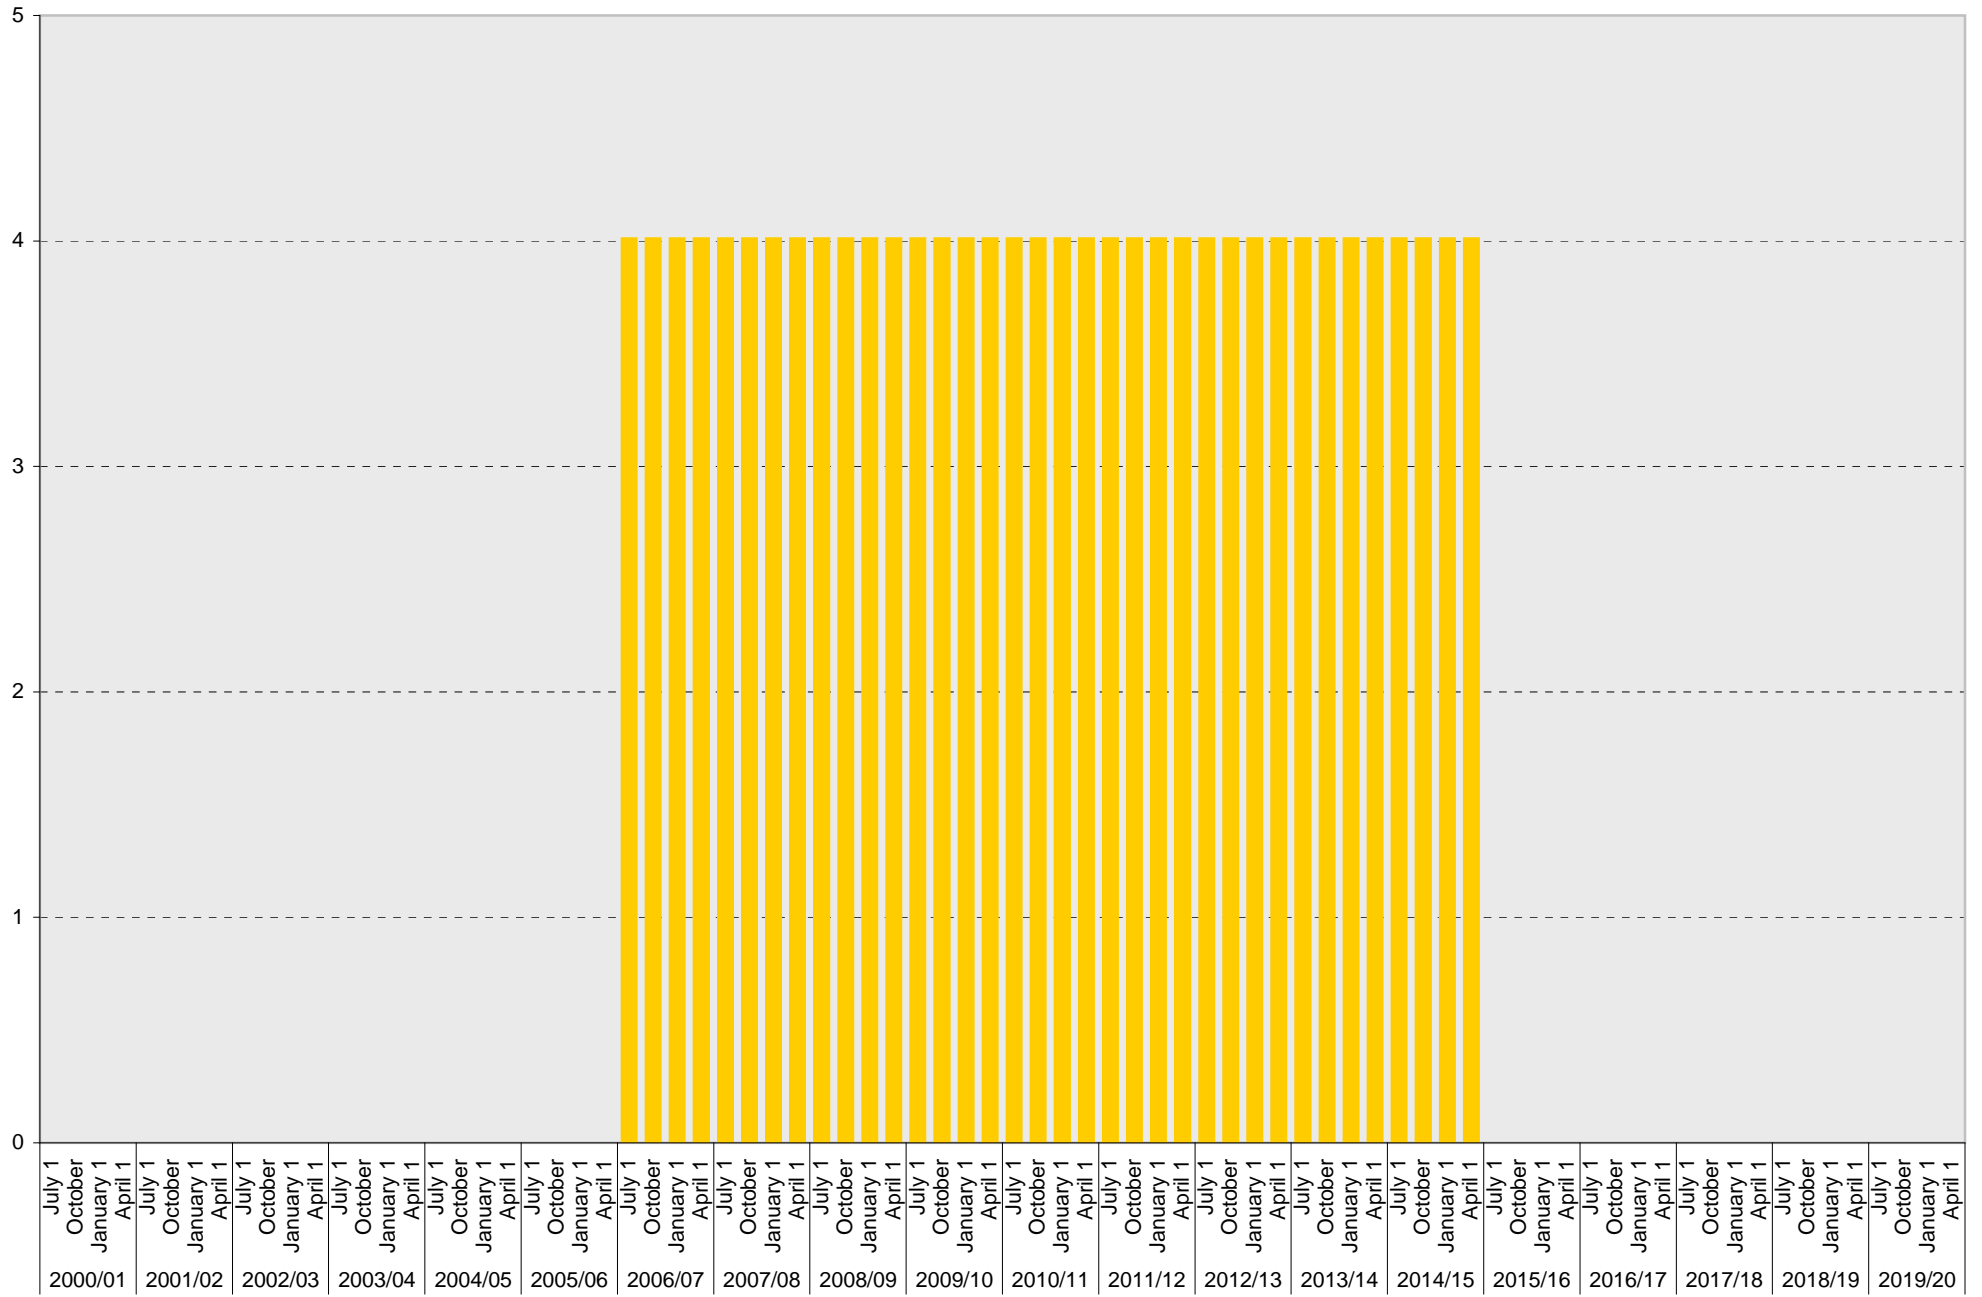

University of California, San Diego Parking Space Inventory

Lot P382: B Parking Spaces

■ B

University of California, San Diego Parking Space Inventory

Lot P382: S Parking Spaces

University of California, San Diego Parking Space Inventory

Lot P382: Visitor: Meter Parking Spaces

University of California, San Diego Parking Space Inventory

Lot P382: Visitor: Total Parking Spaces

University of California, San Diego Parking Space Inventory

Lot P382: Reserved Parking Spaces