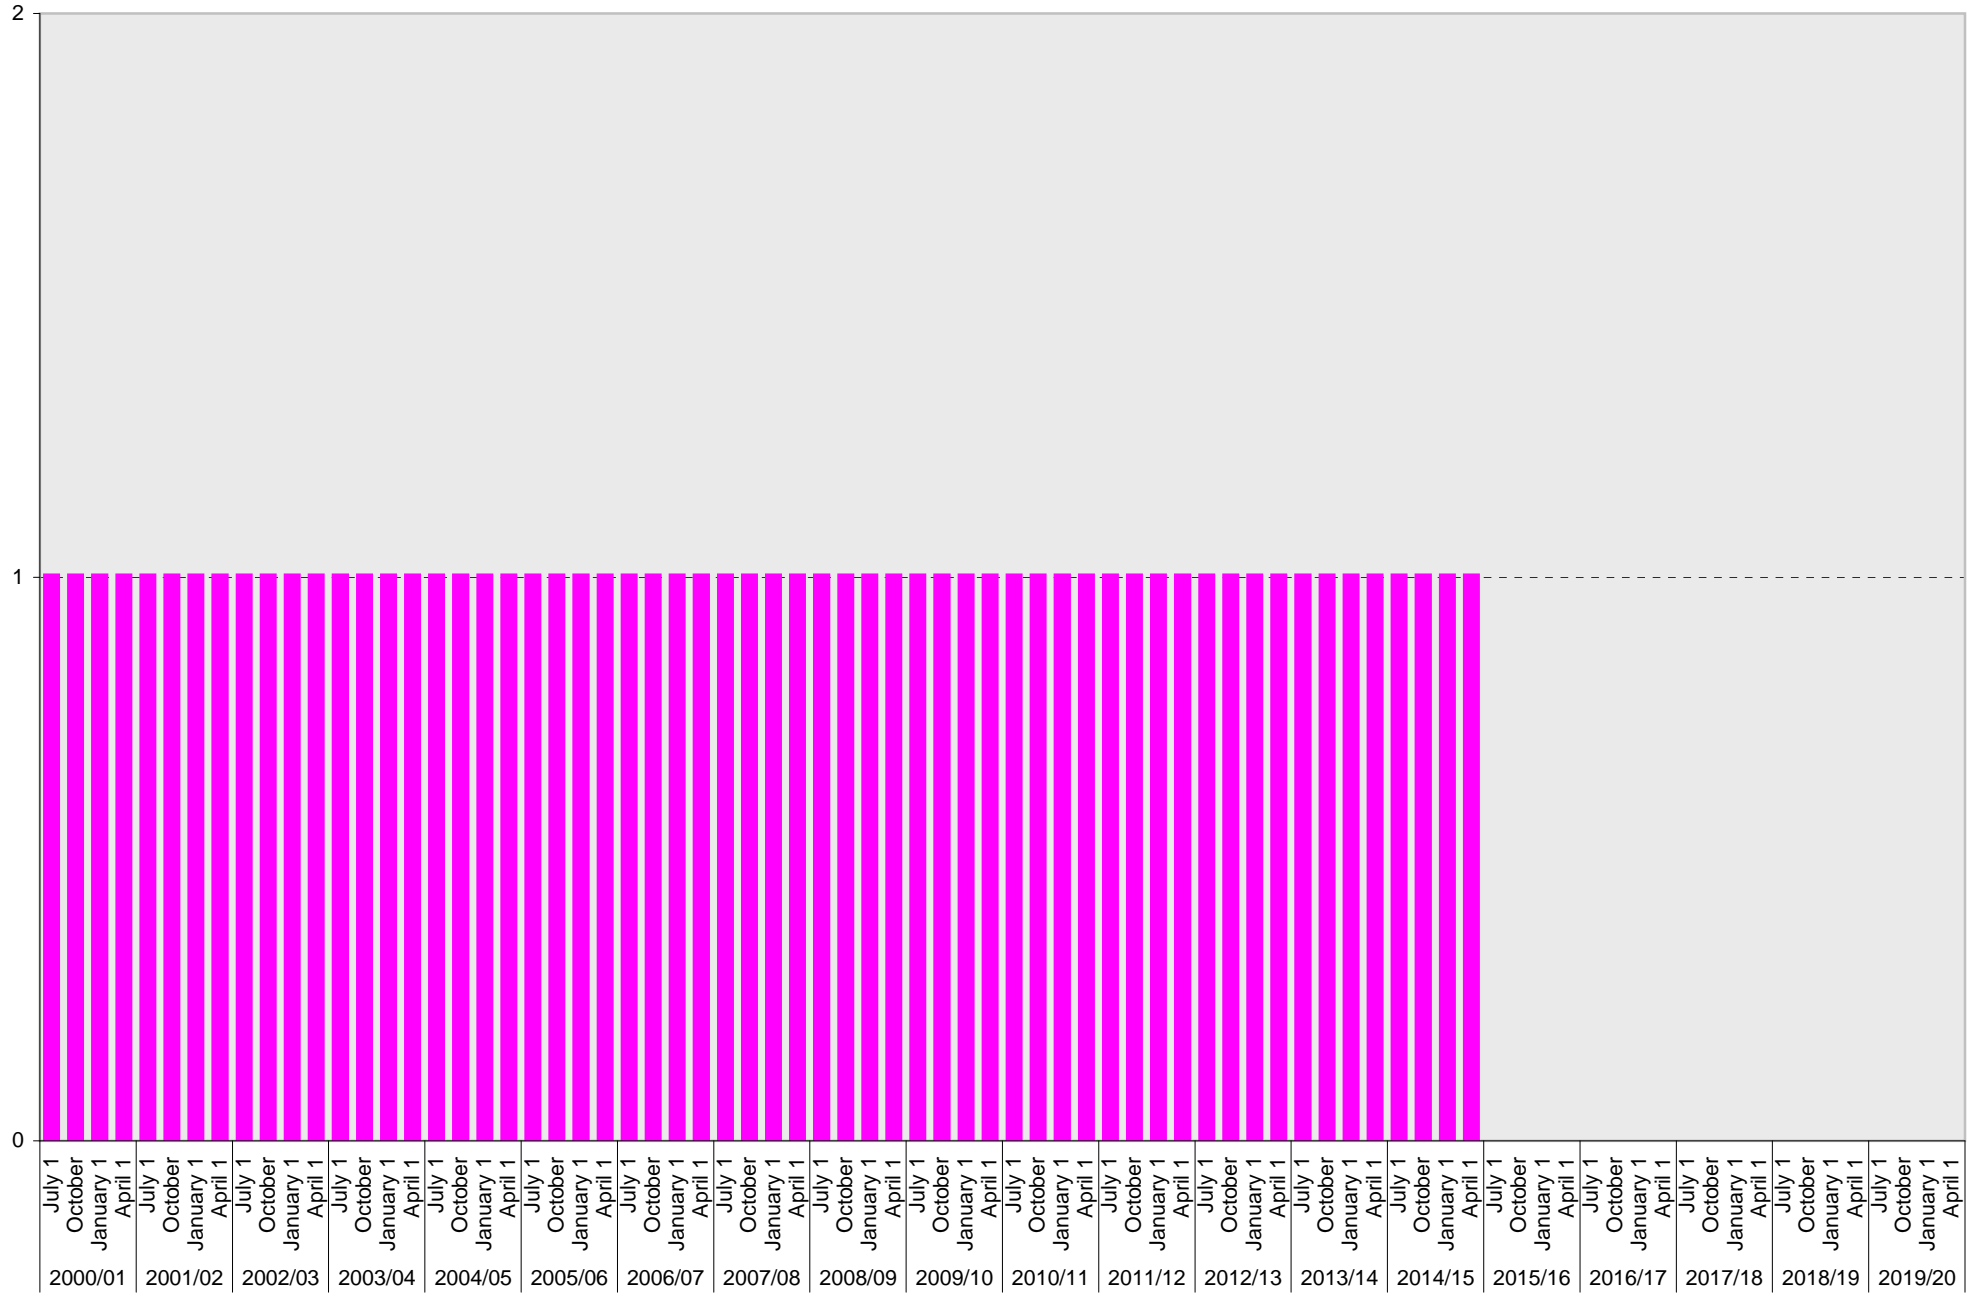

University of California, San Diego Parking Space Inventory

Lot P381: Motorcycle Parking Sections

Motorcycle