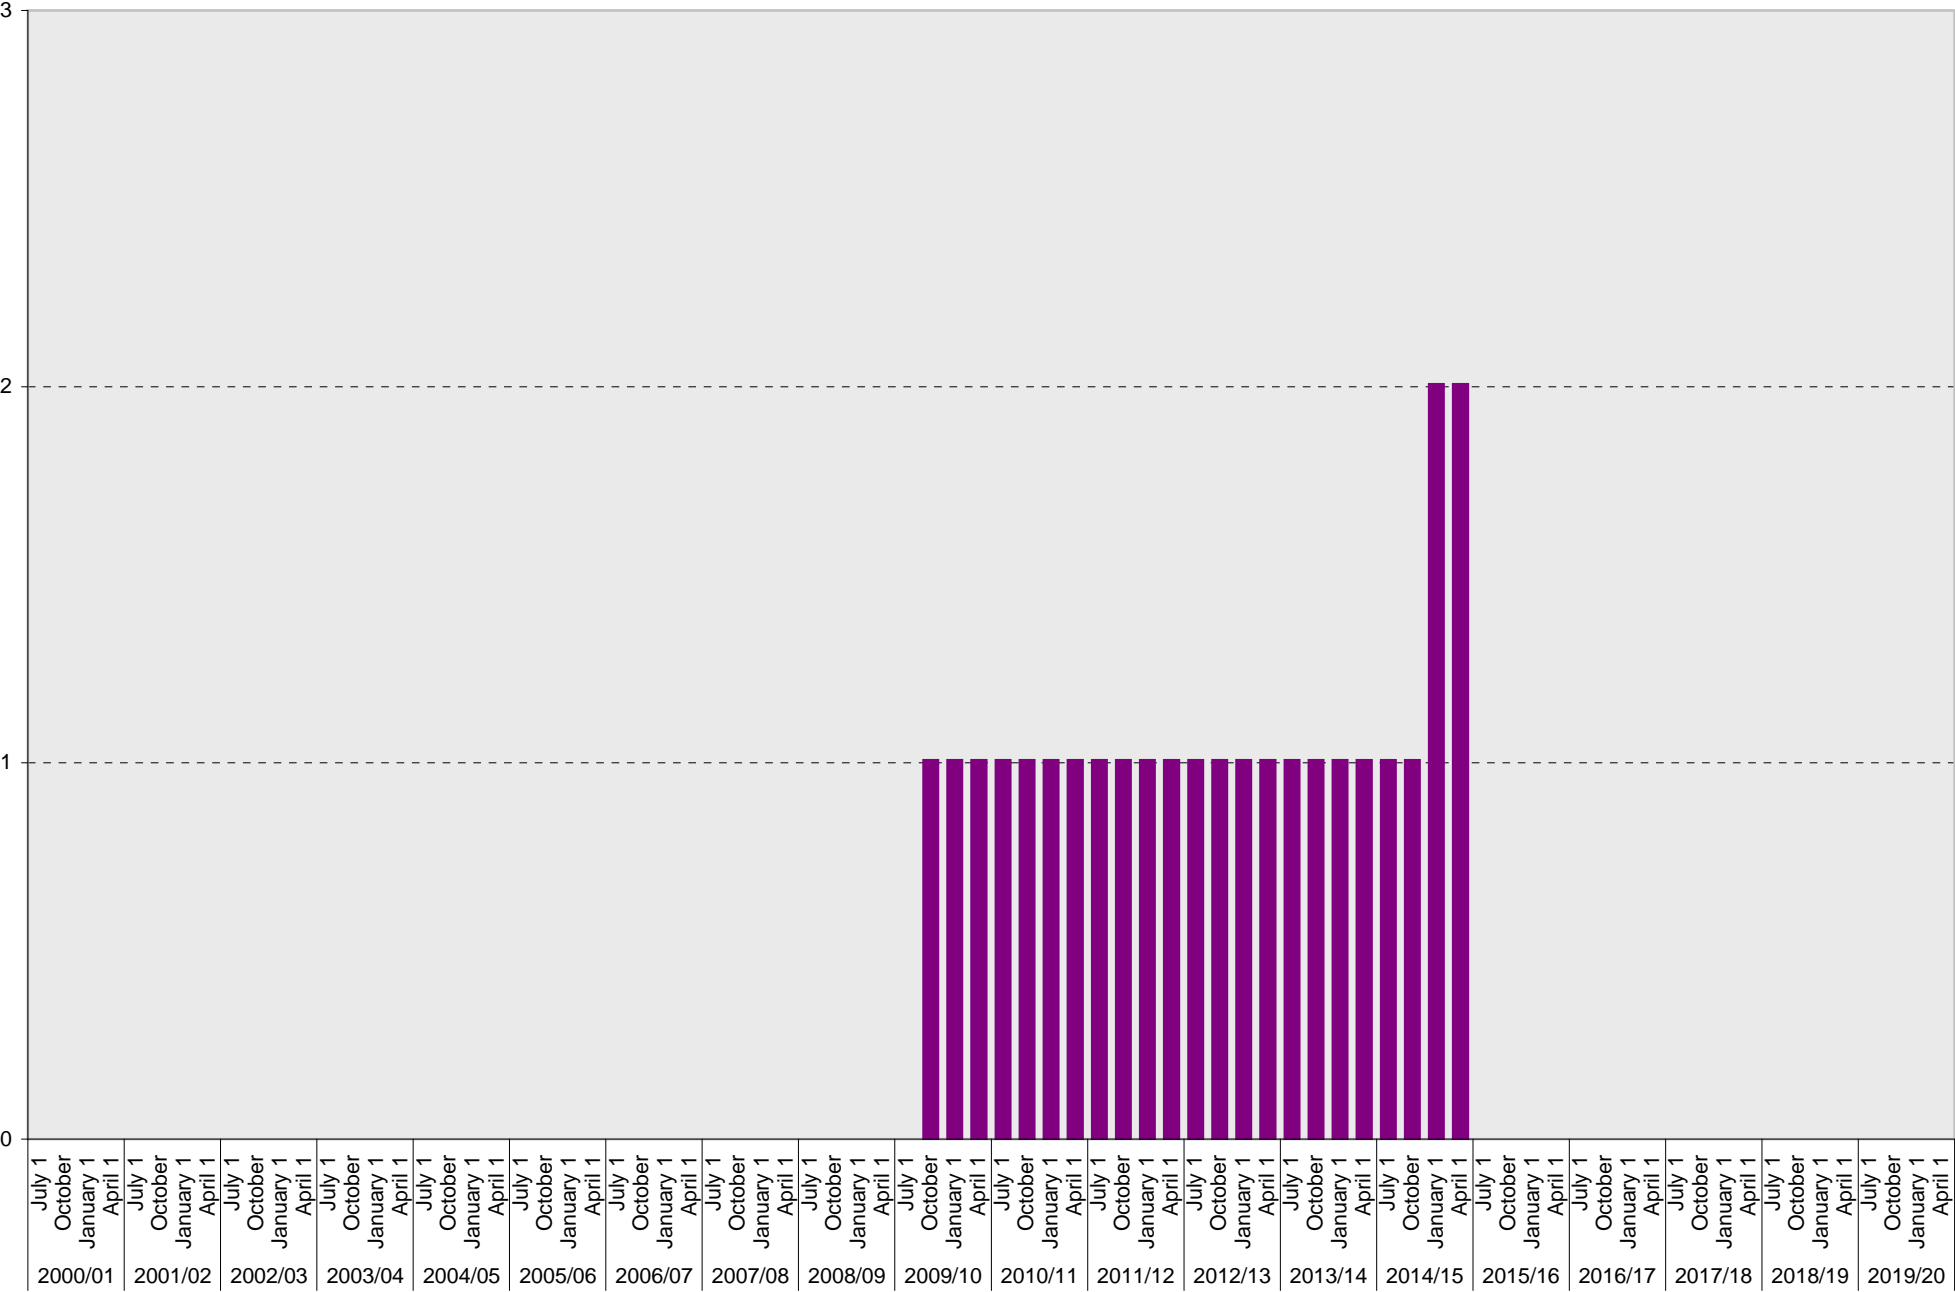

University of California, San Diego Parking Space Inventory
Lot P381: Allocated: B Carpool Parking Spaces

■ Allocated