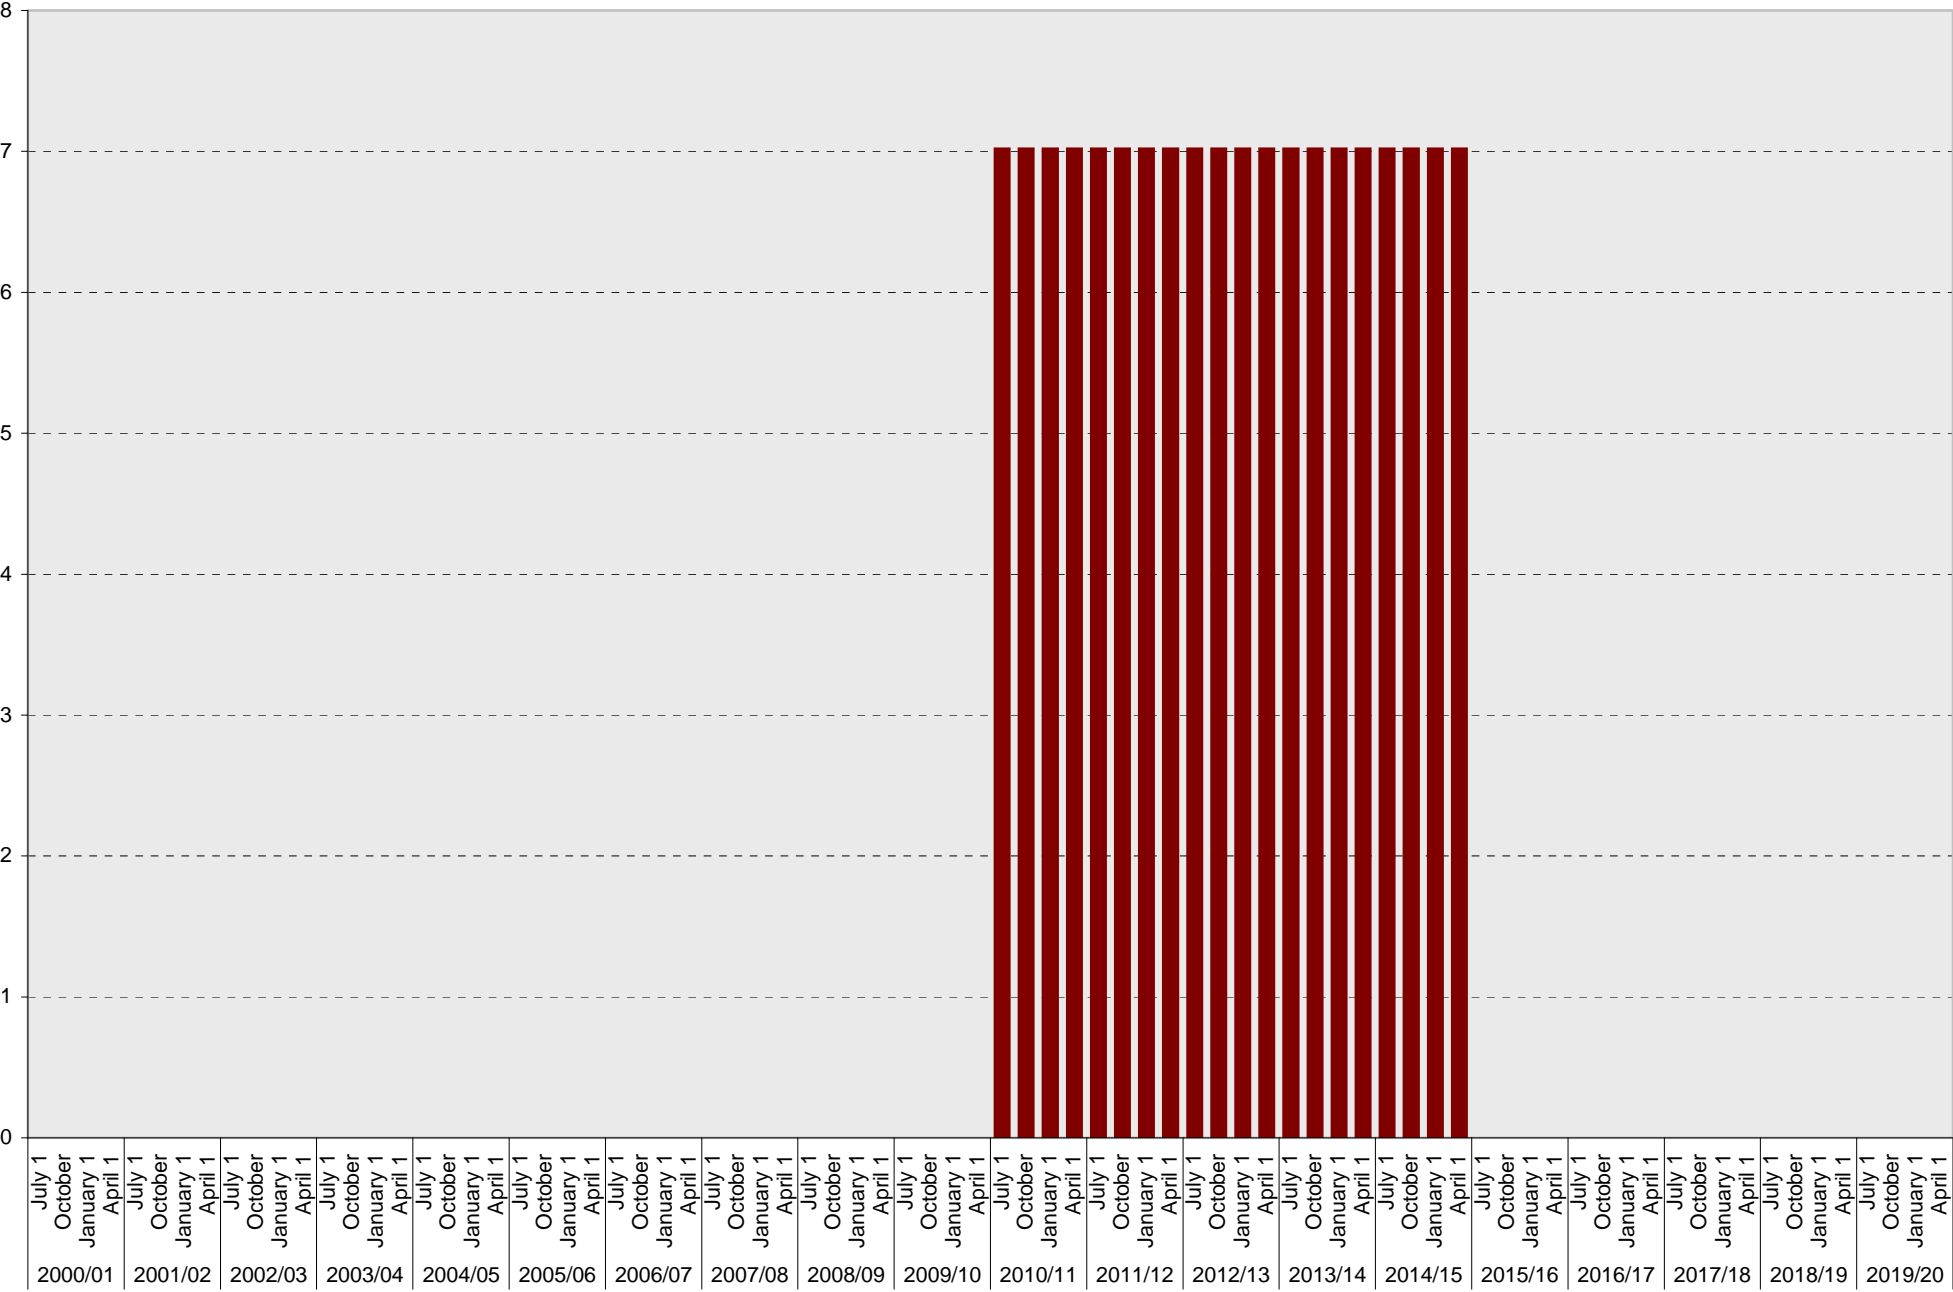

University of California, San Diego Parking Space Inventory

Lot P381: UC Vehicle Parking Spaces

■ UC Vehicle