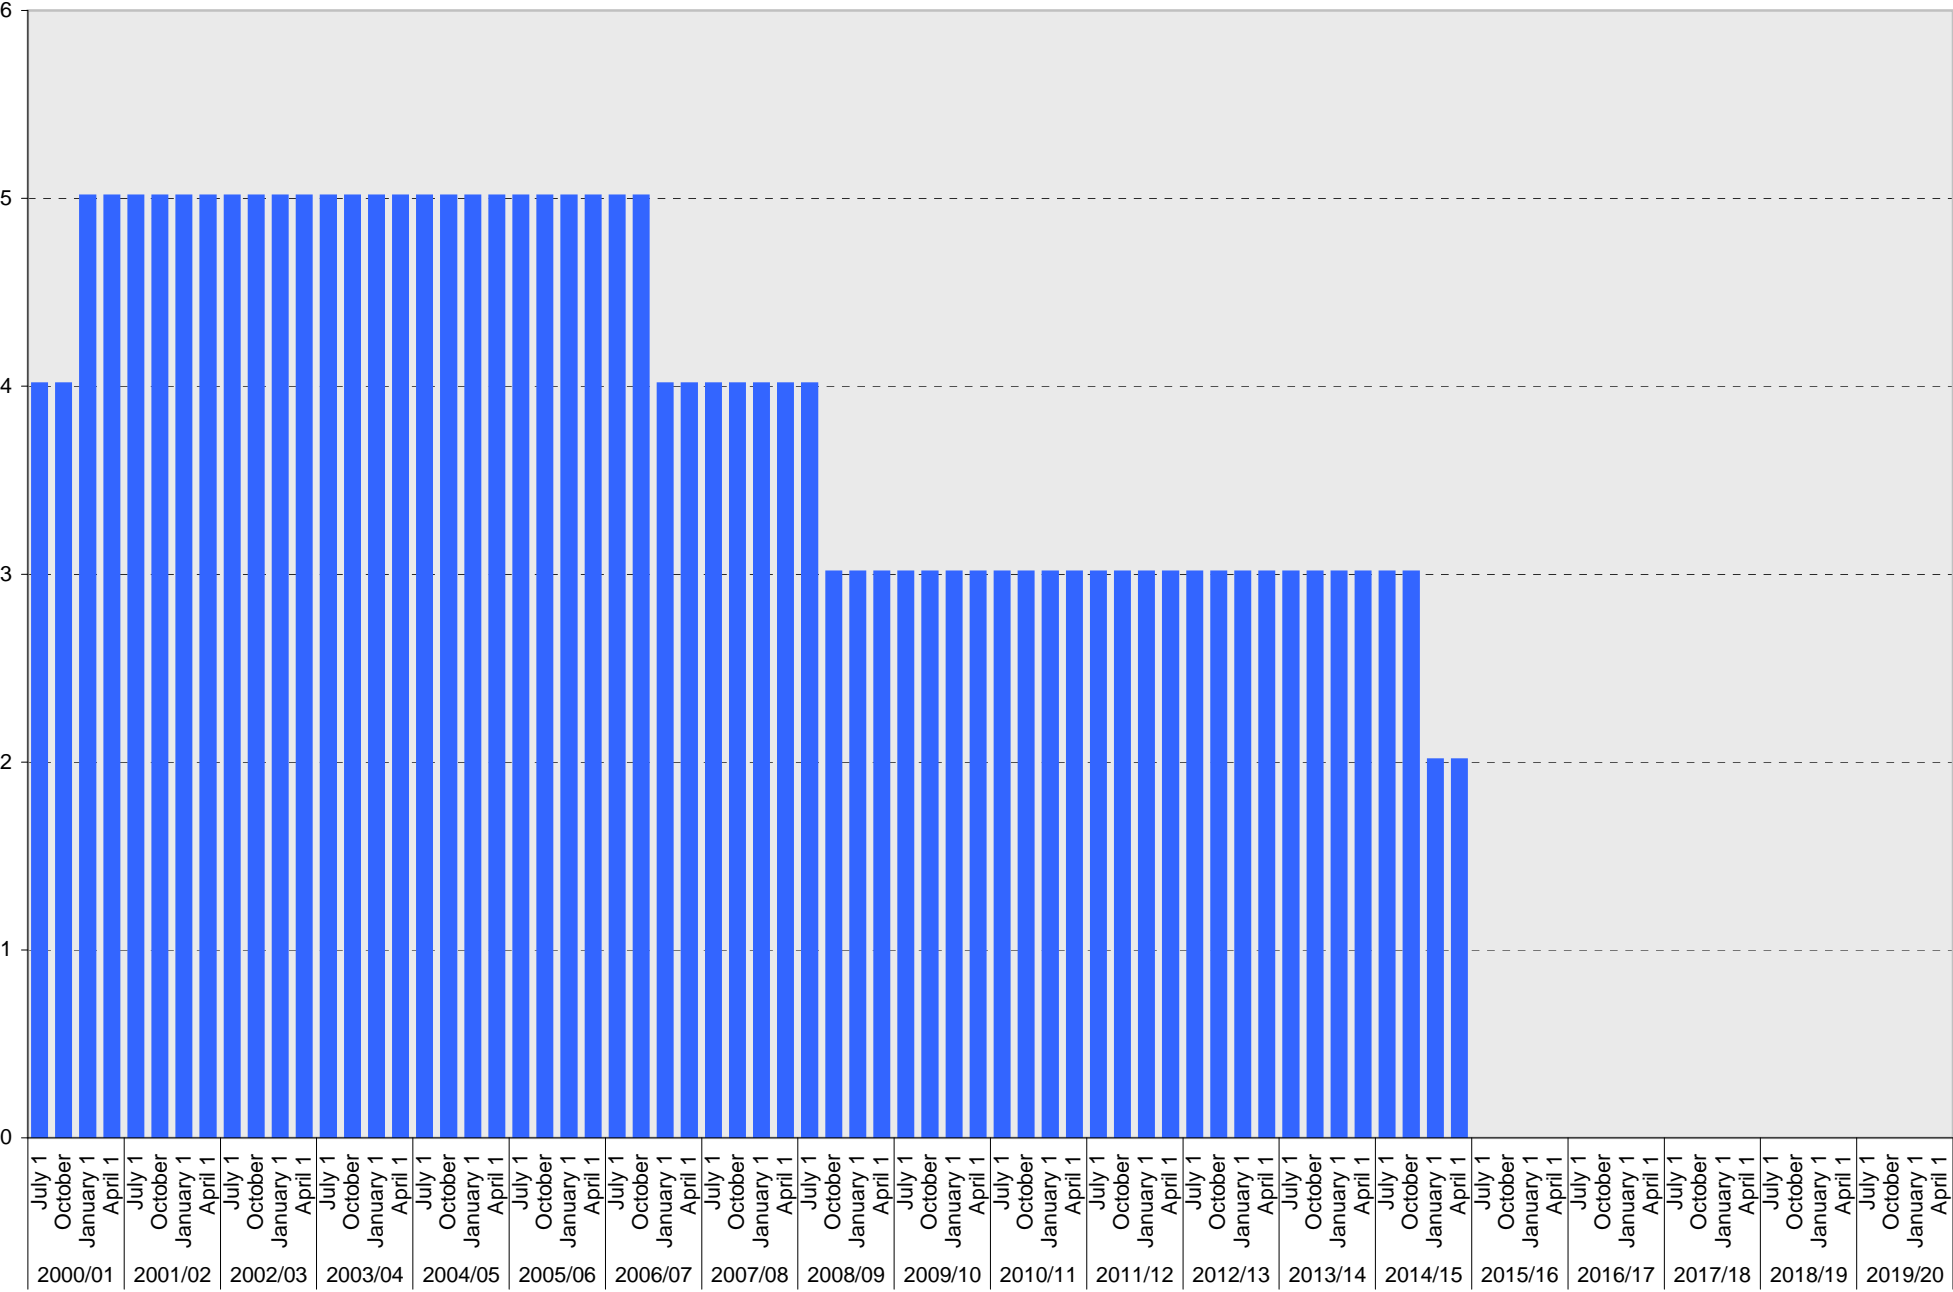

University of California, San Diego Parking Space Inventory

Lot P381: B Parking Spaces

■ B

University of California, San Diego Parking Space Inventory

Lot P381: Reserved Parking Spaces

University of California, San Diego Parking Space Inventory
Lot P381: Allocated: Administrative Computing and Telecommunications Vehicle Parking Spaces