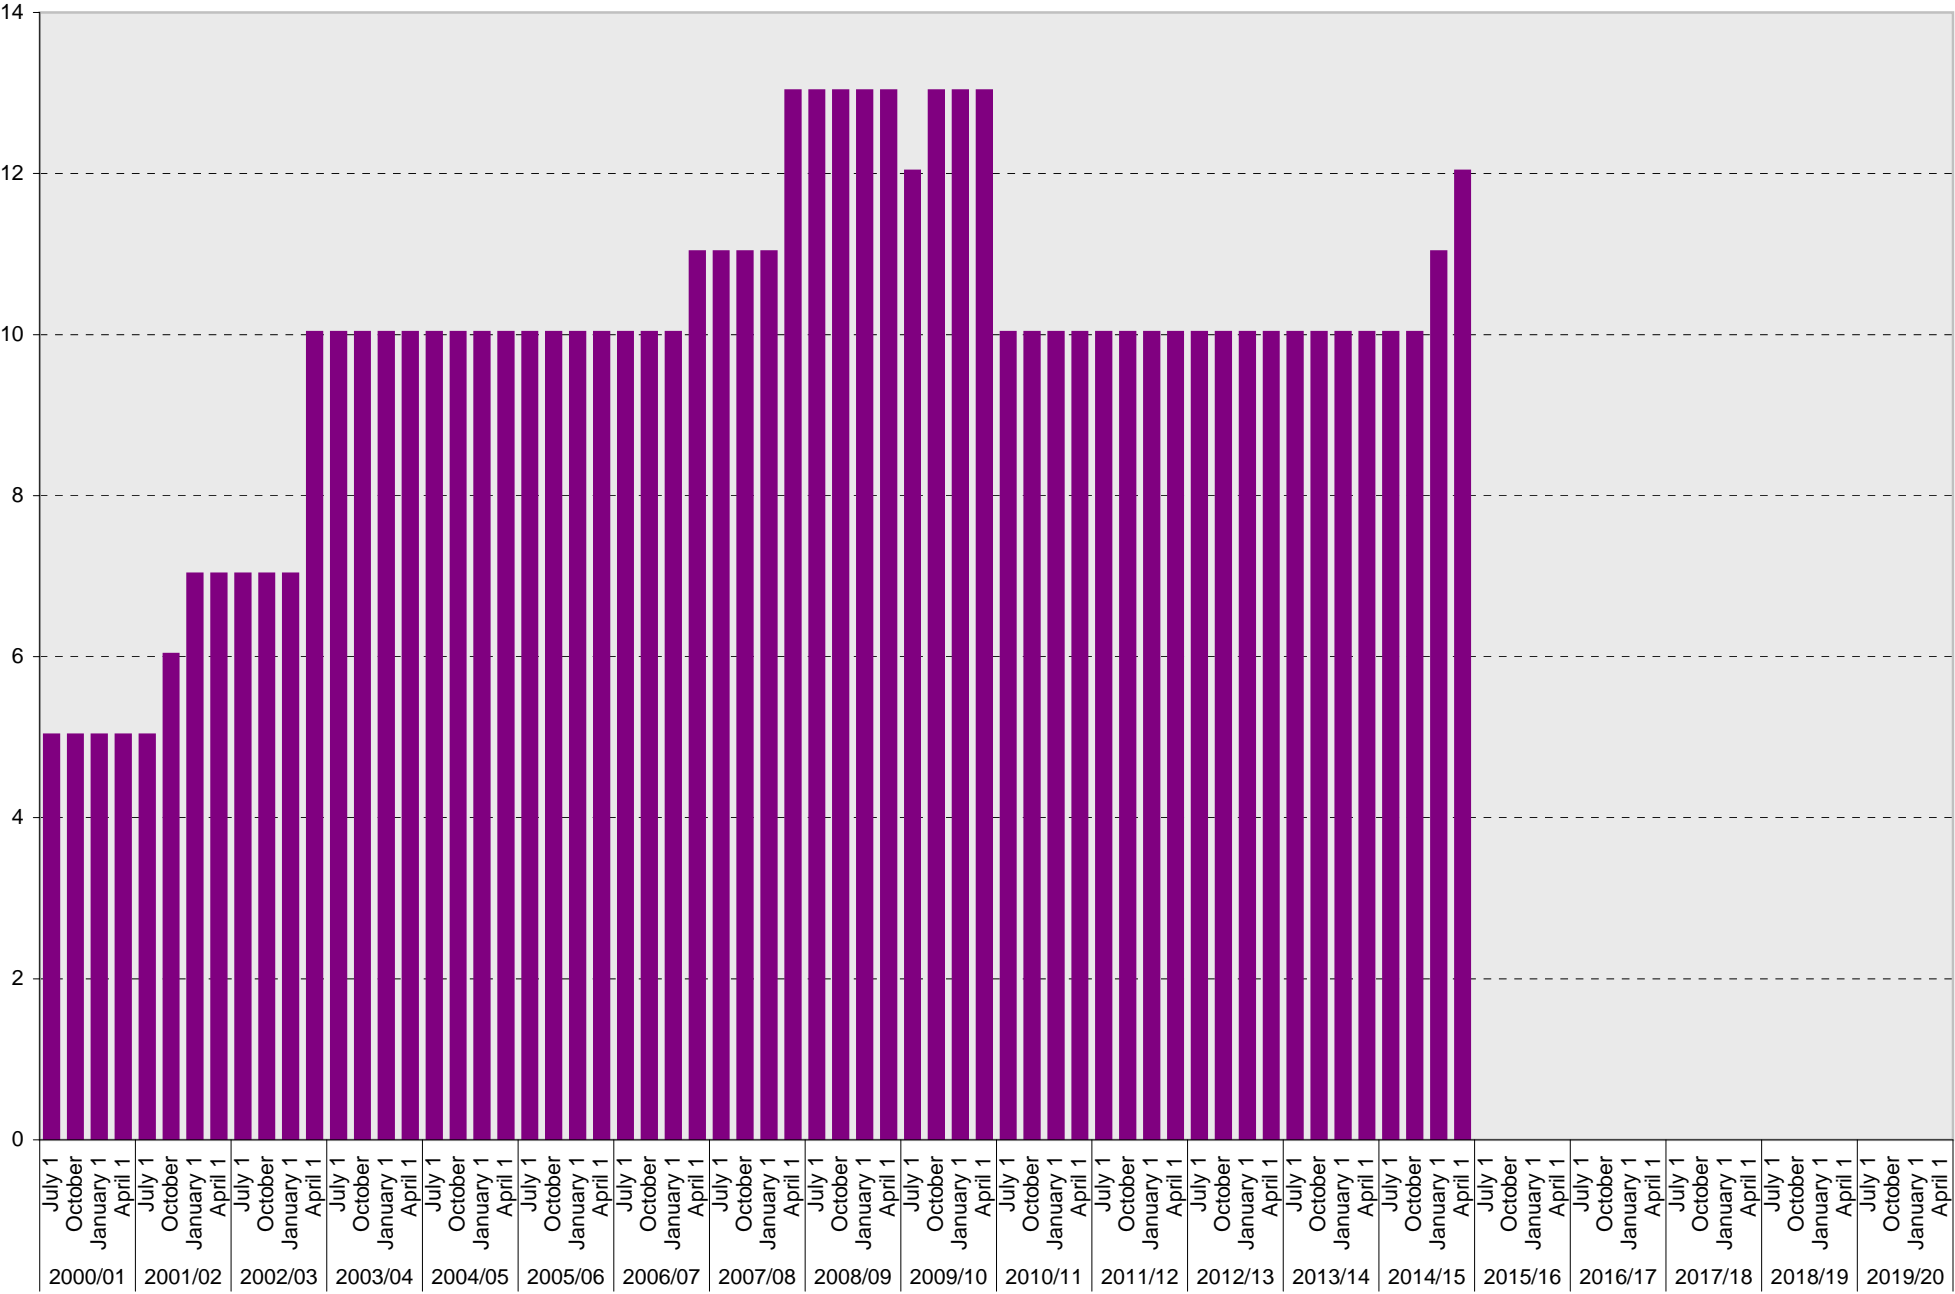

University of California, San Diego Parking Space Inventory

Lot P381: Allocated: Total Parking Spaces