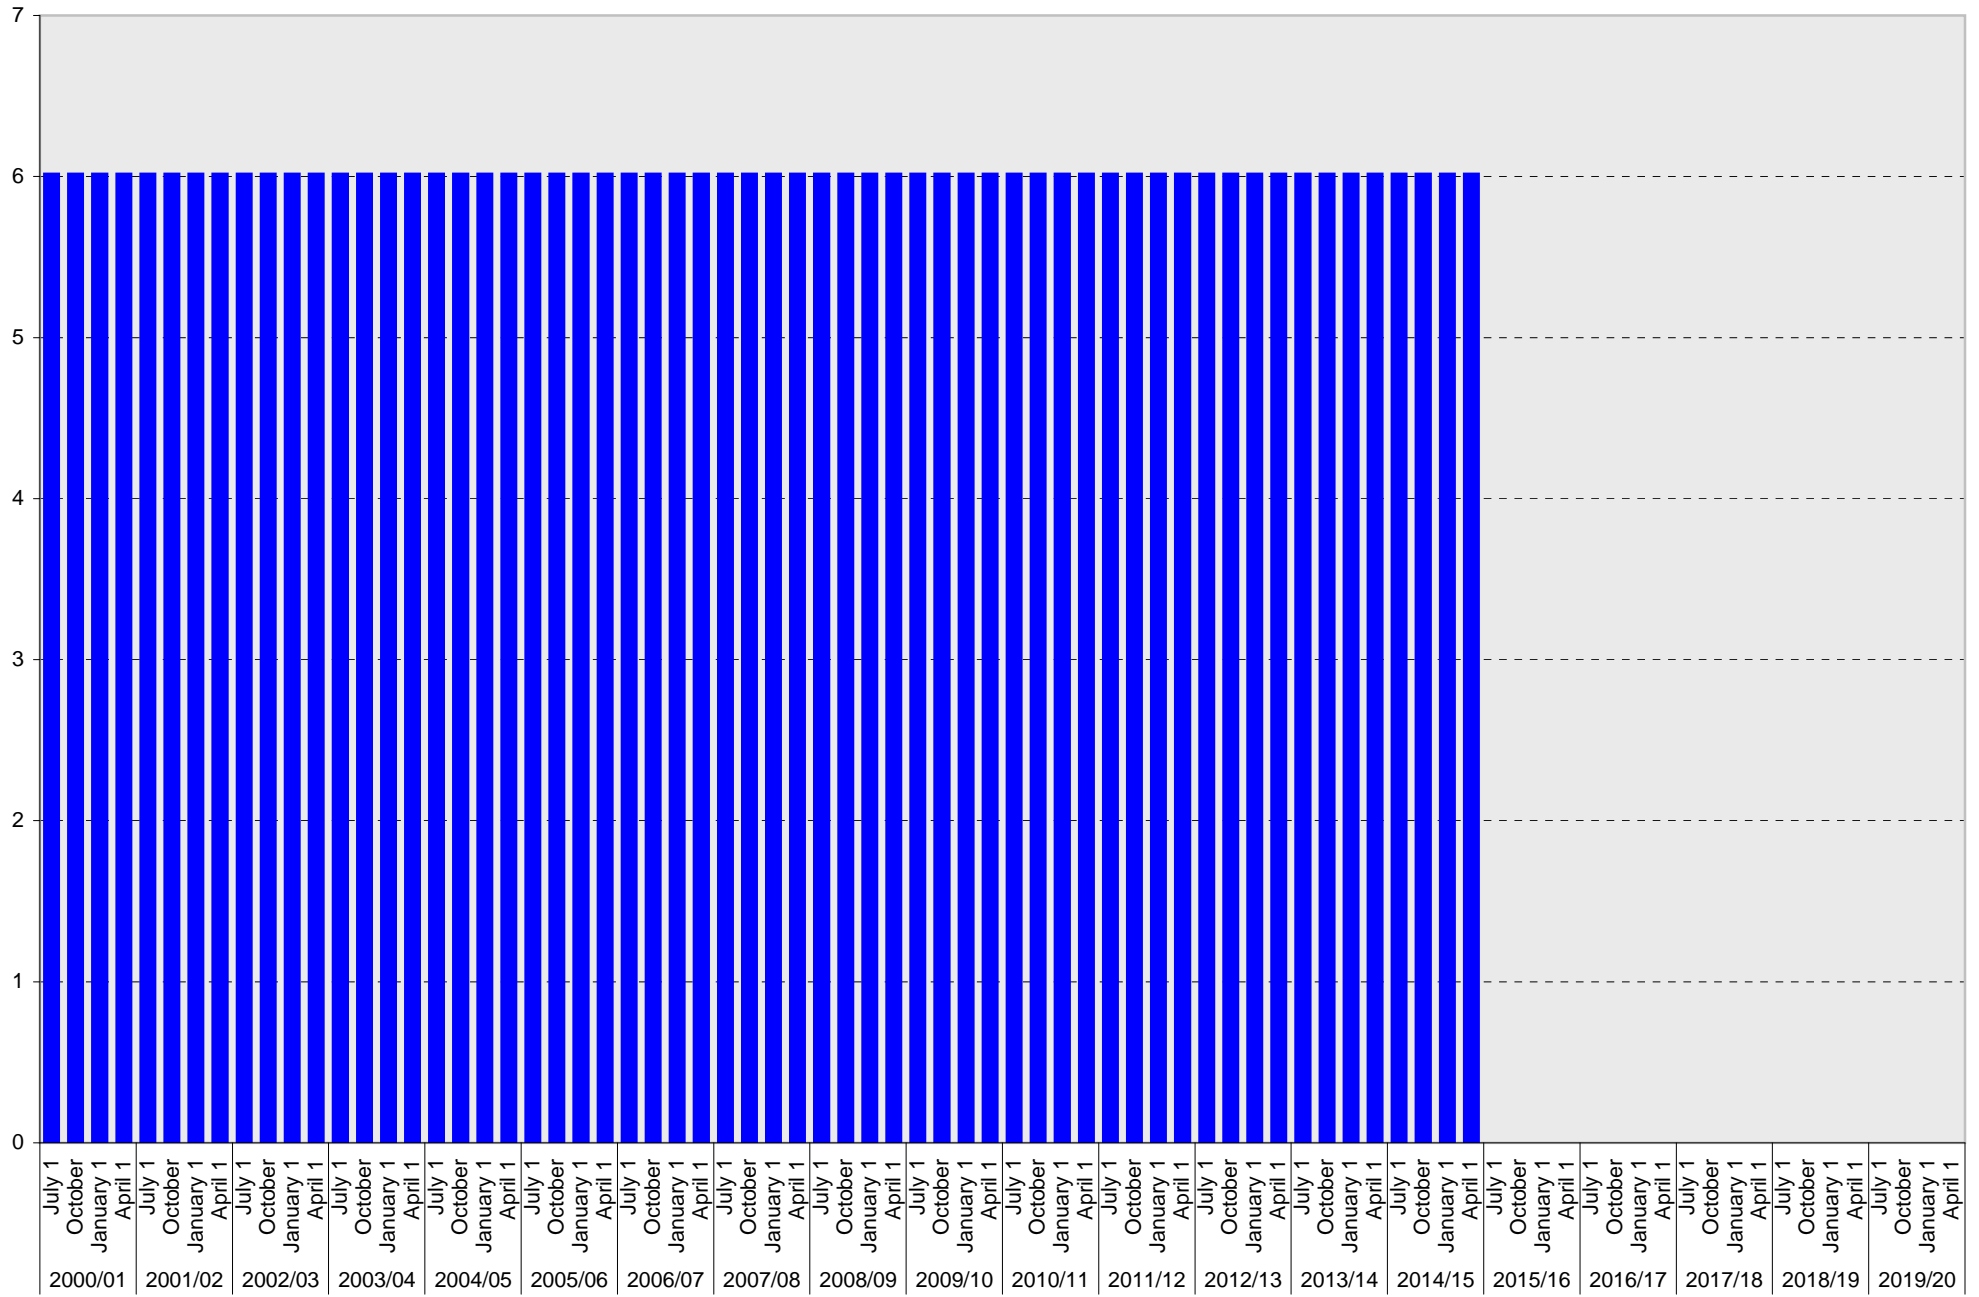

University of California, San Diego Parking Space Inventory

Lot P381: Accessible Parking Spaces

■ Accessible