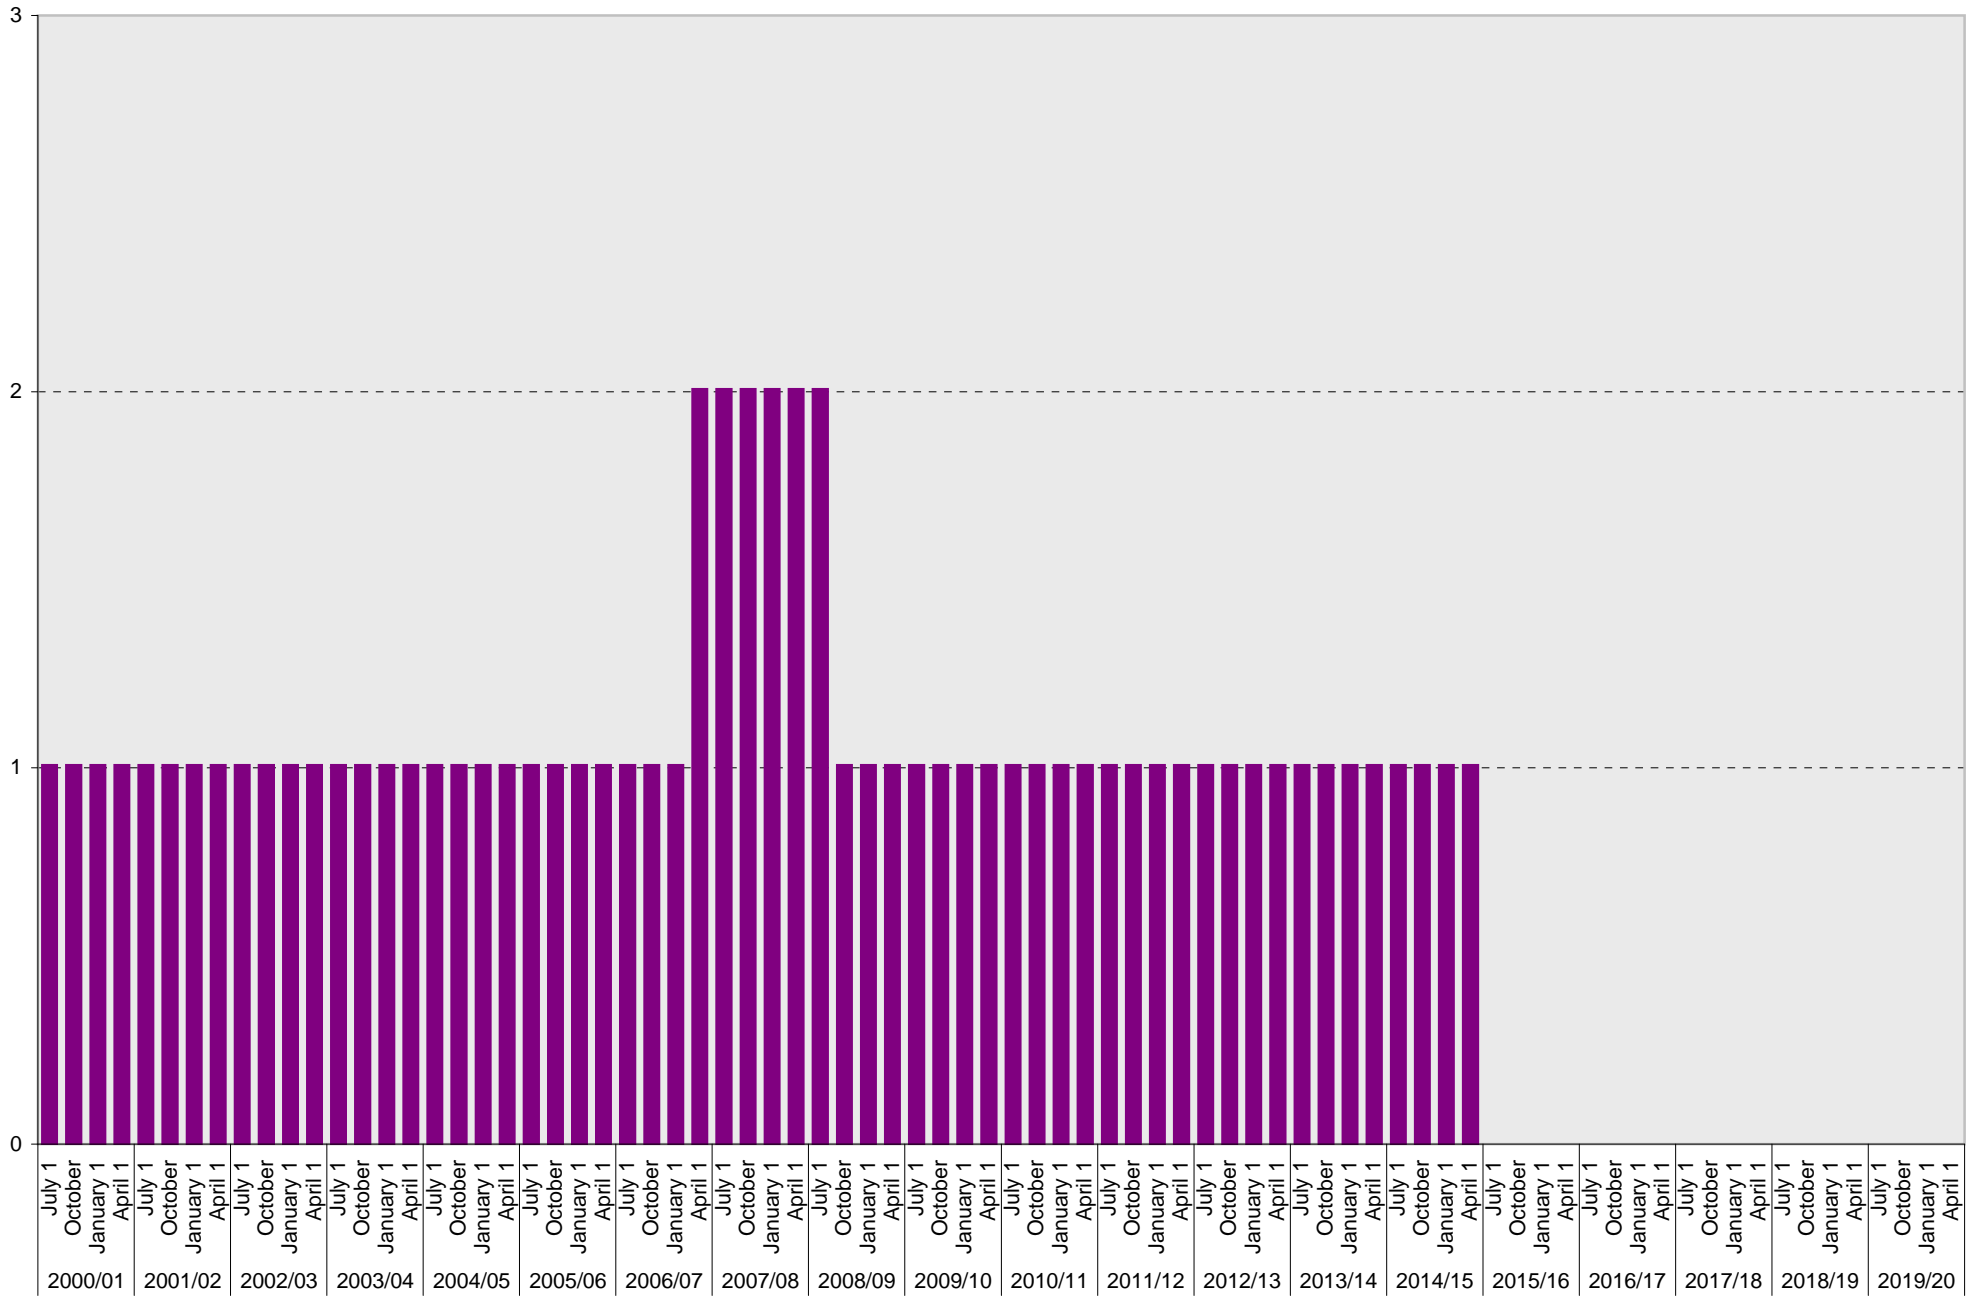

University of California, San Diego Parking Space Inventory
Lot P381: Allocated: Emergency Response Vehicle Parking Spaces

■ Allocated