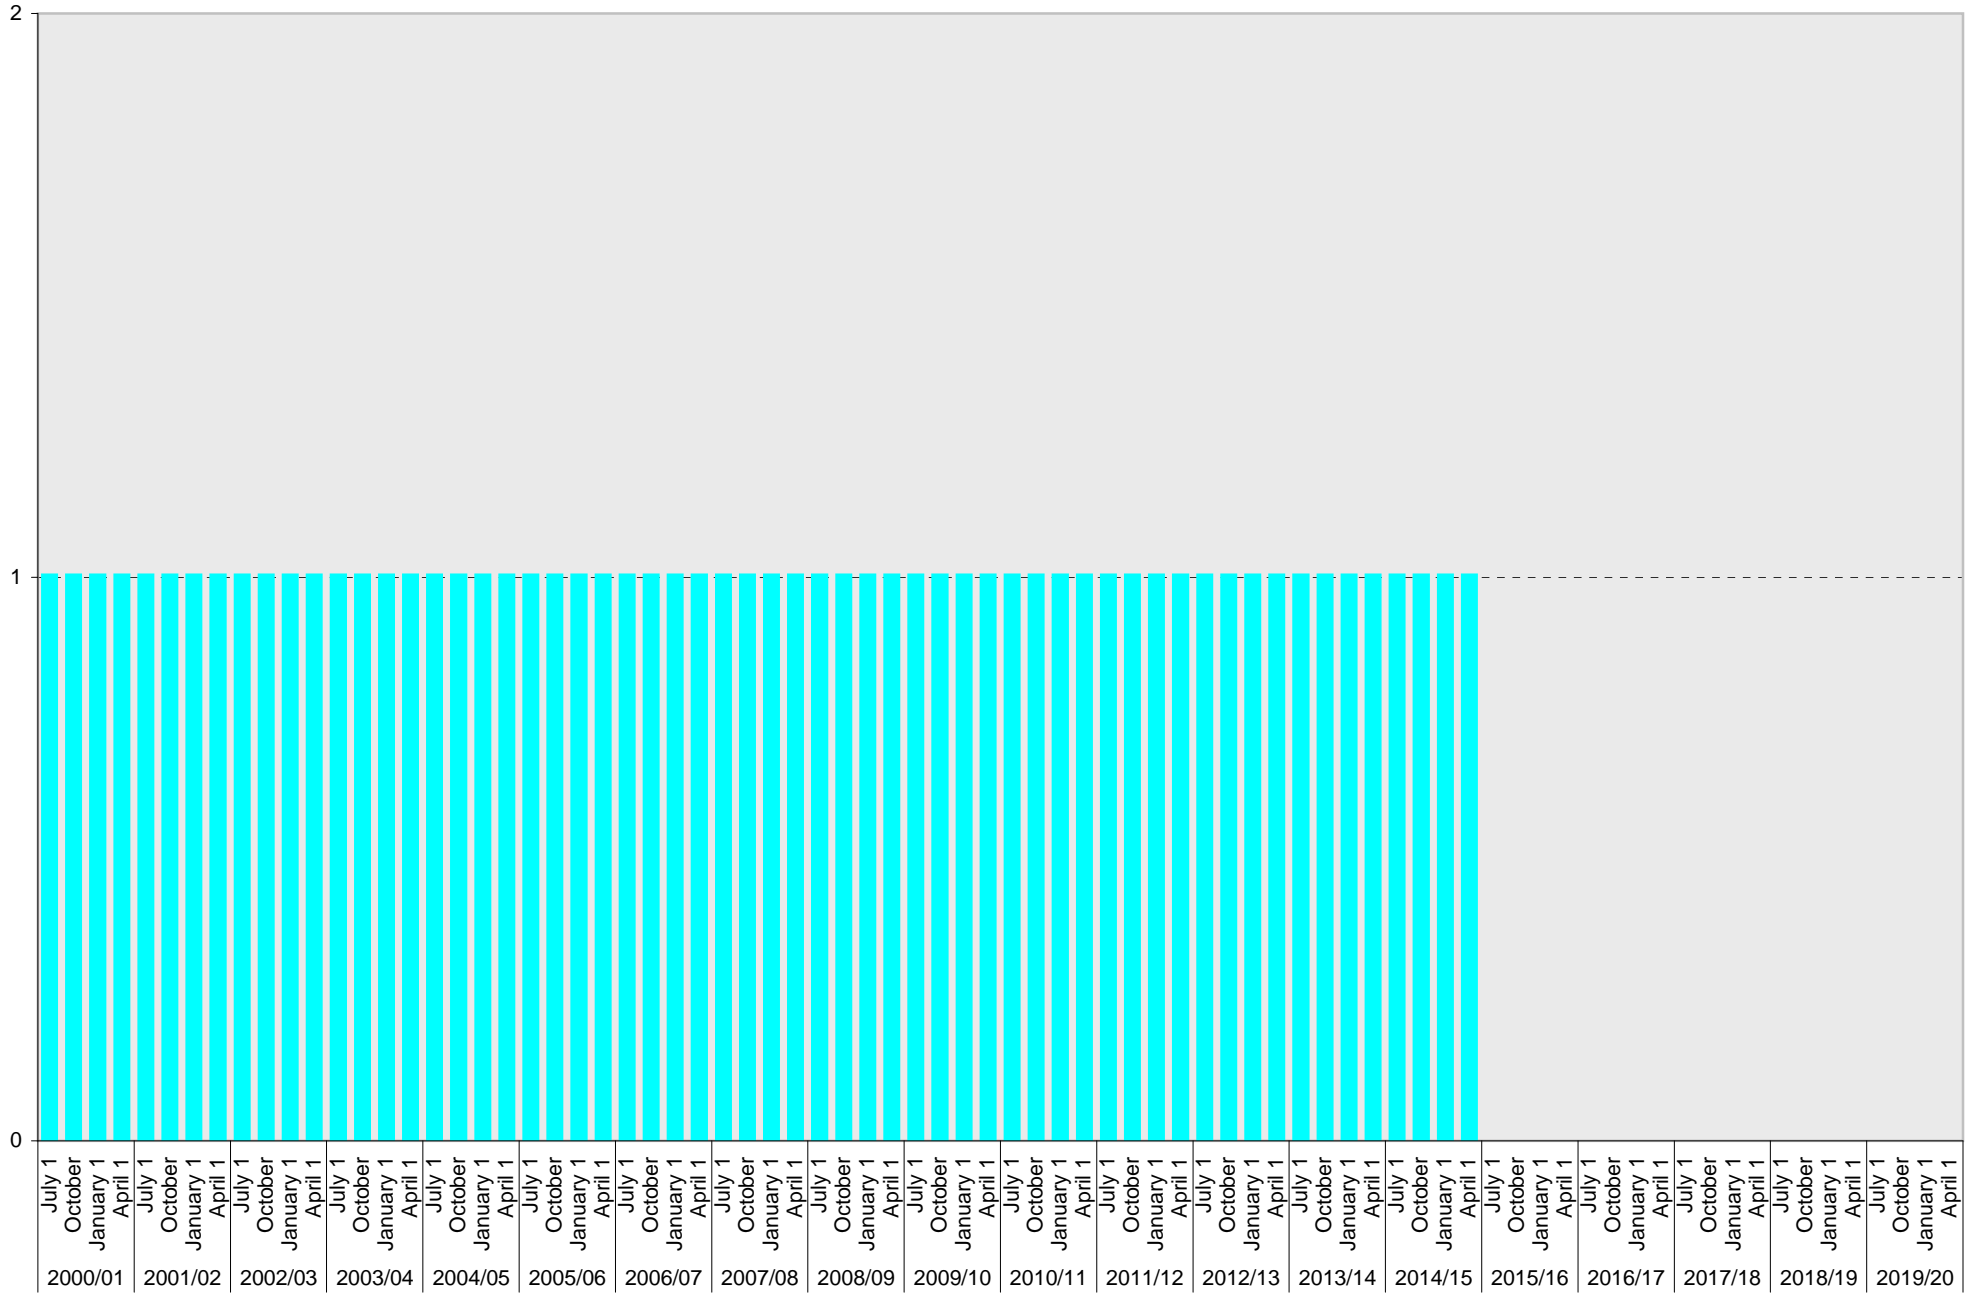

University of California, San Diego Parking Space Inventory

Lot P381: Loading Parking Spaces

■ Loading