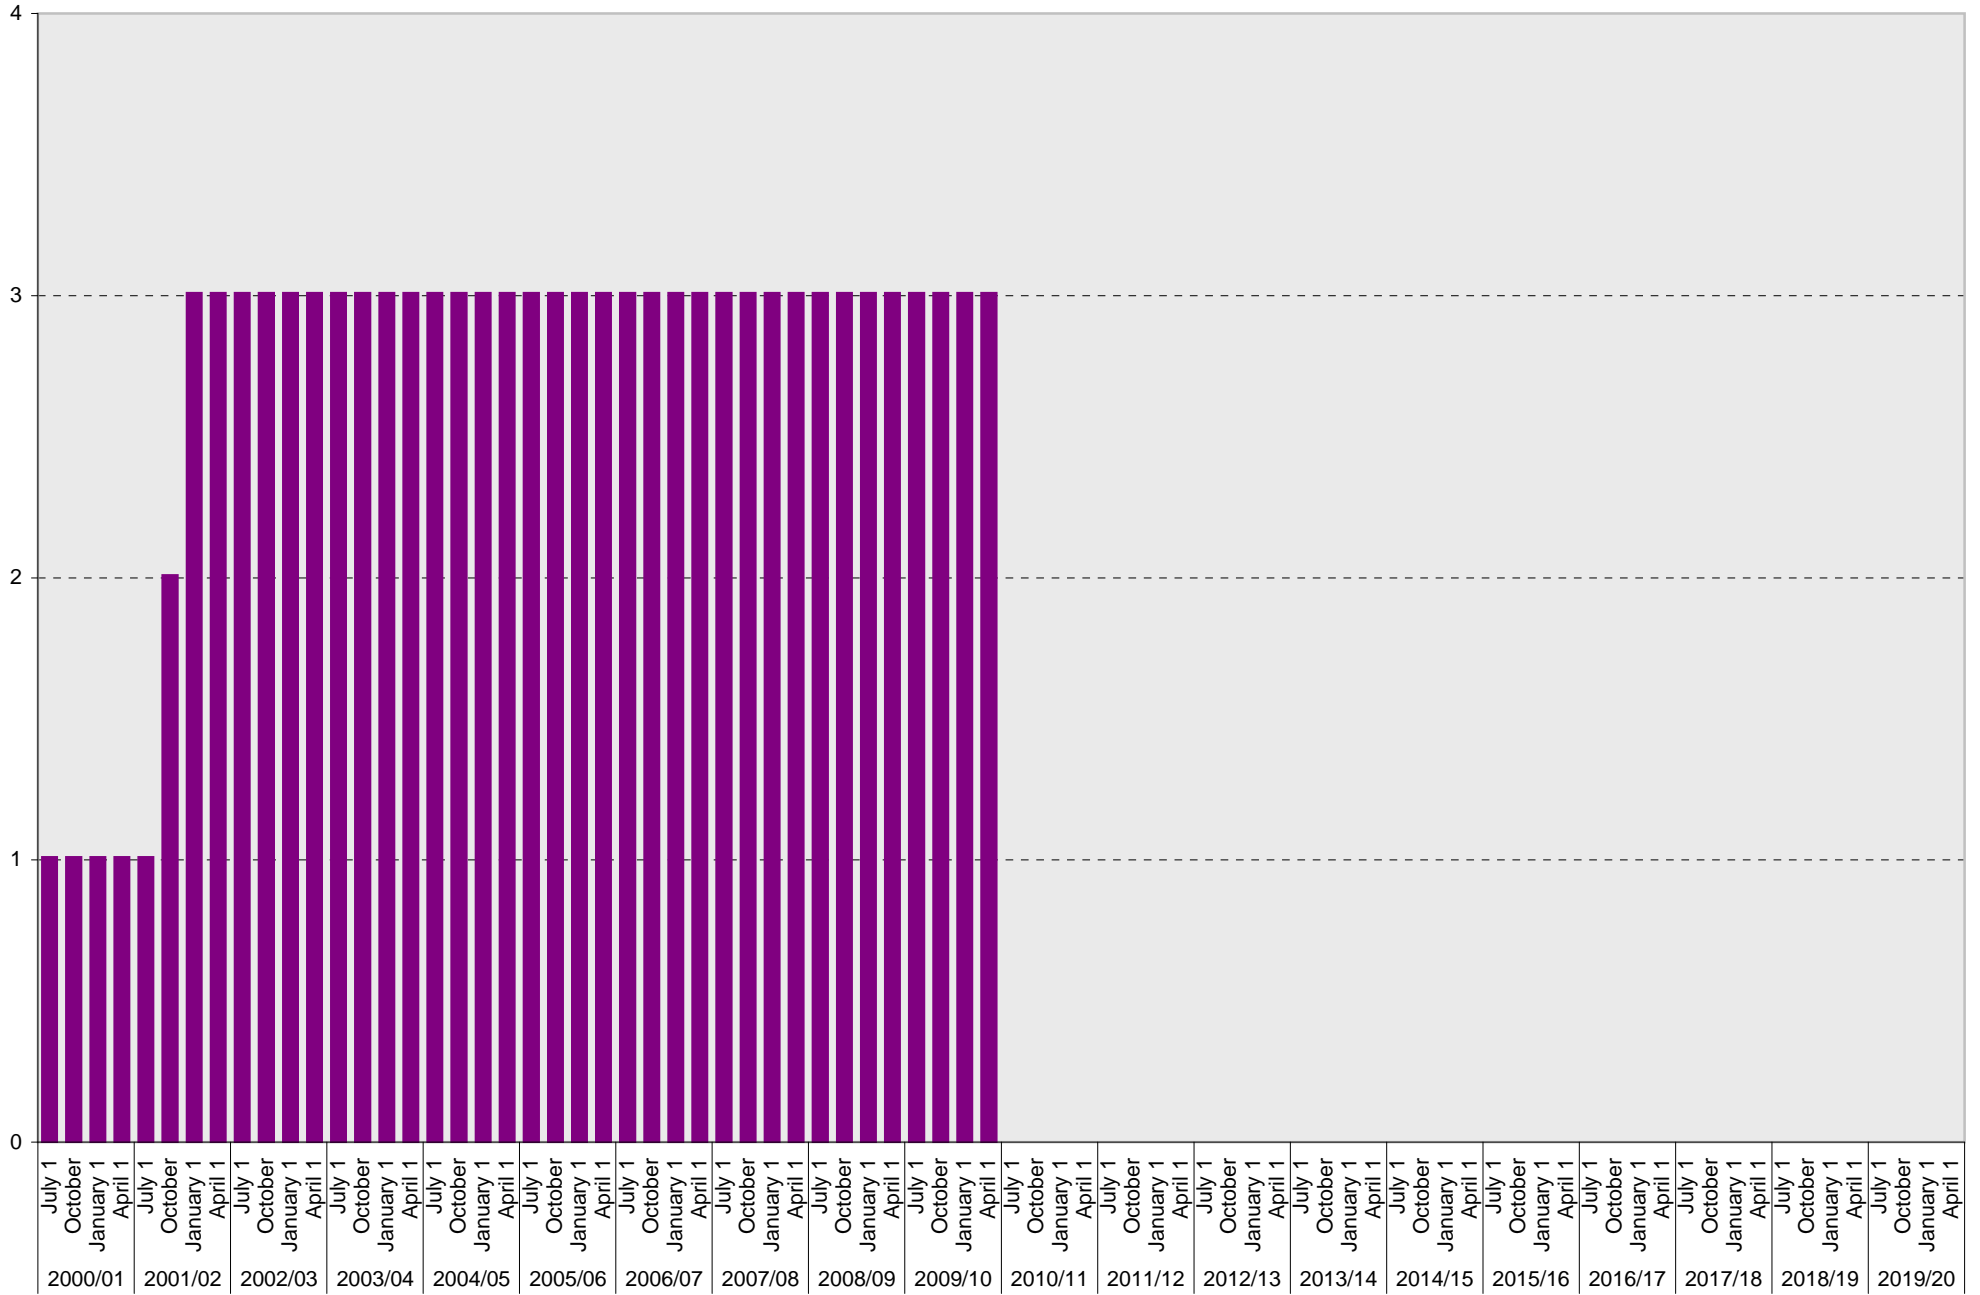

University of California, San Diego Parking Space Inventory

Lot P381: B Parking Spaces

■ B

University of California, San Diego Parking Space Inventory

Lot P381: Reserved Parking Spaces

University of California, San Diego Parking Space Inventory
Lot P381: Allocated: Administrative Computing and Telecommunications Vehicle Parking Spaces