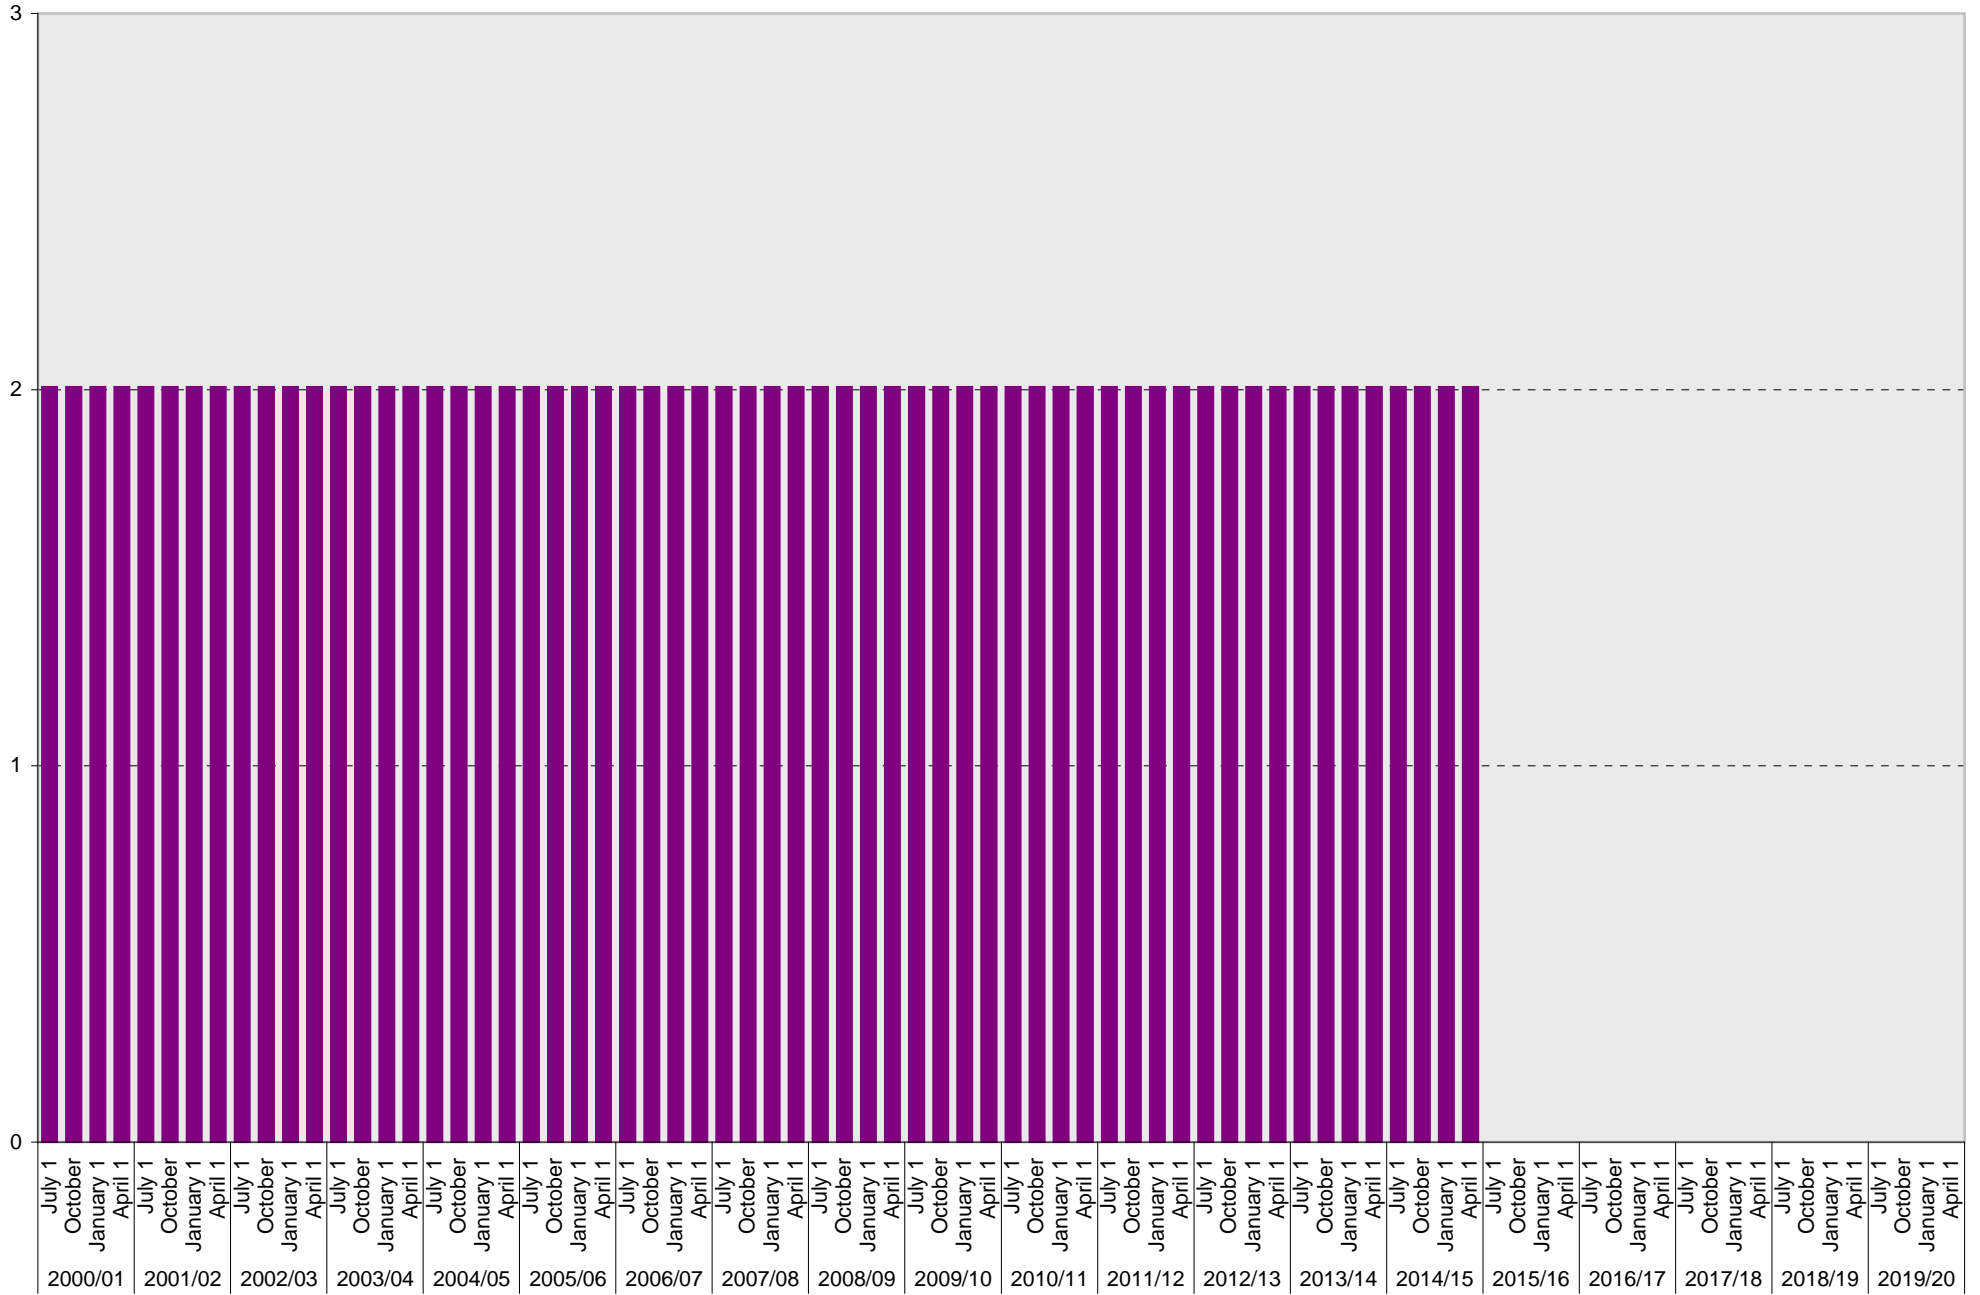

University of California, San Diego Parking Space Inventory
Lot P381: Allocated: Property Management Parking Spaces

■ Allocated