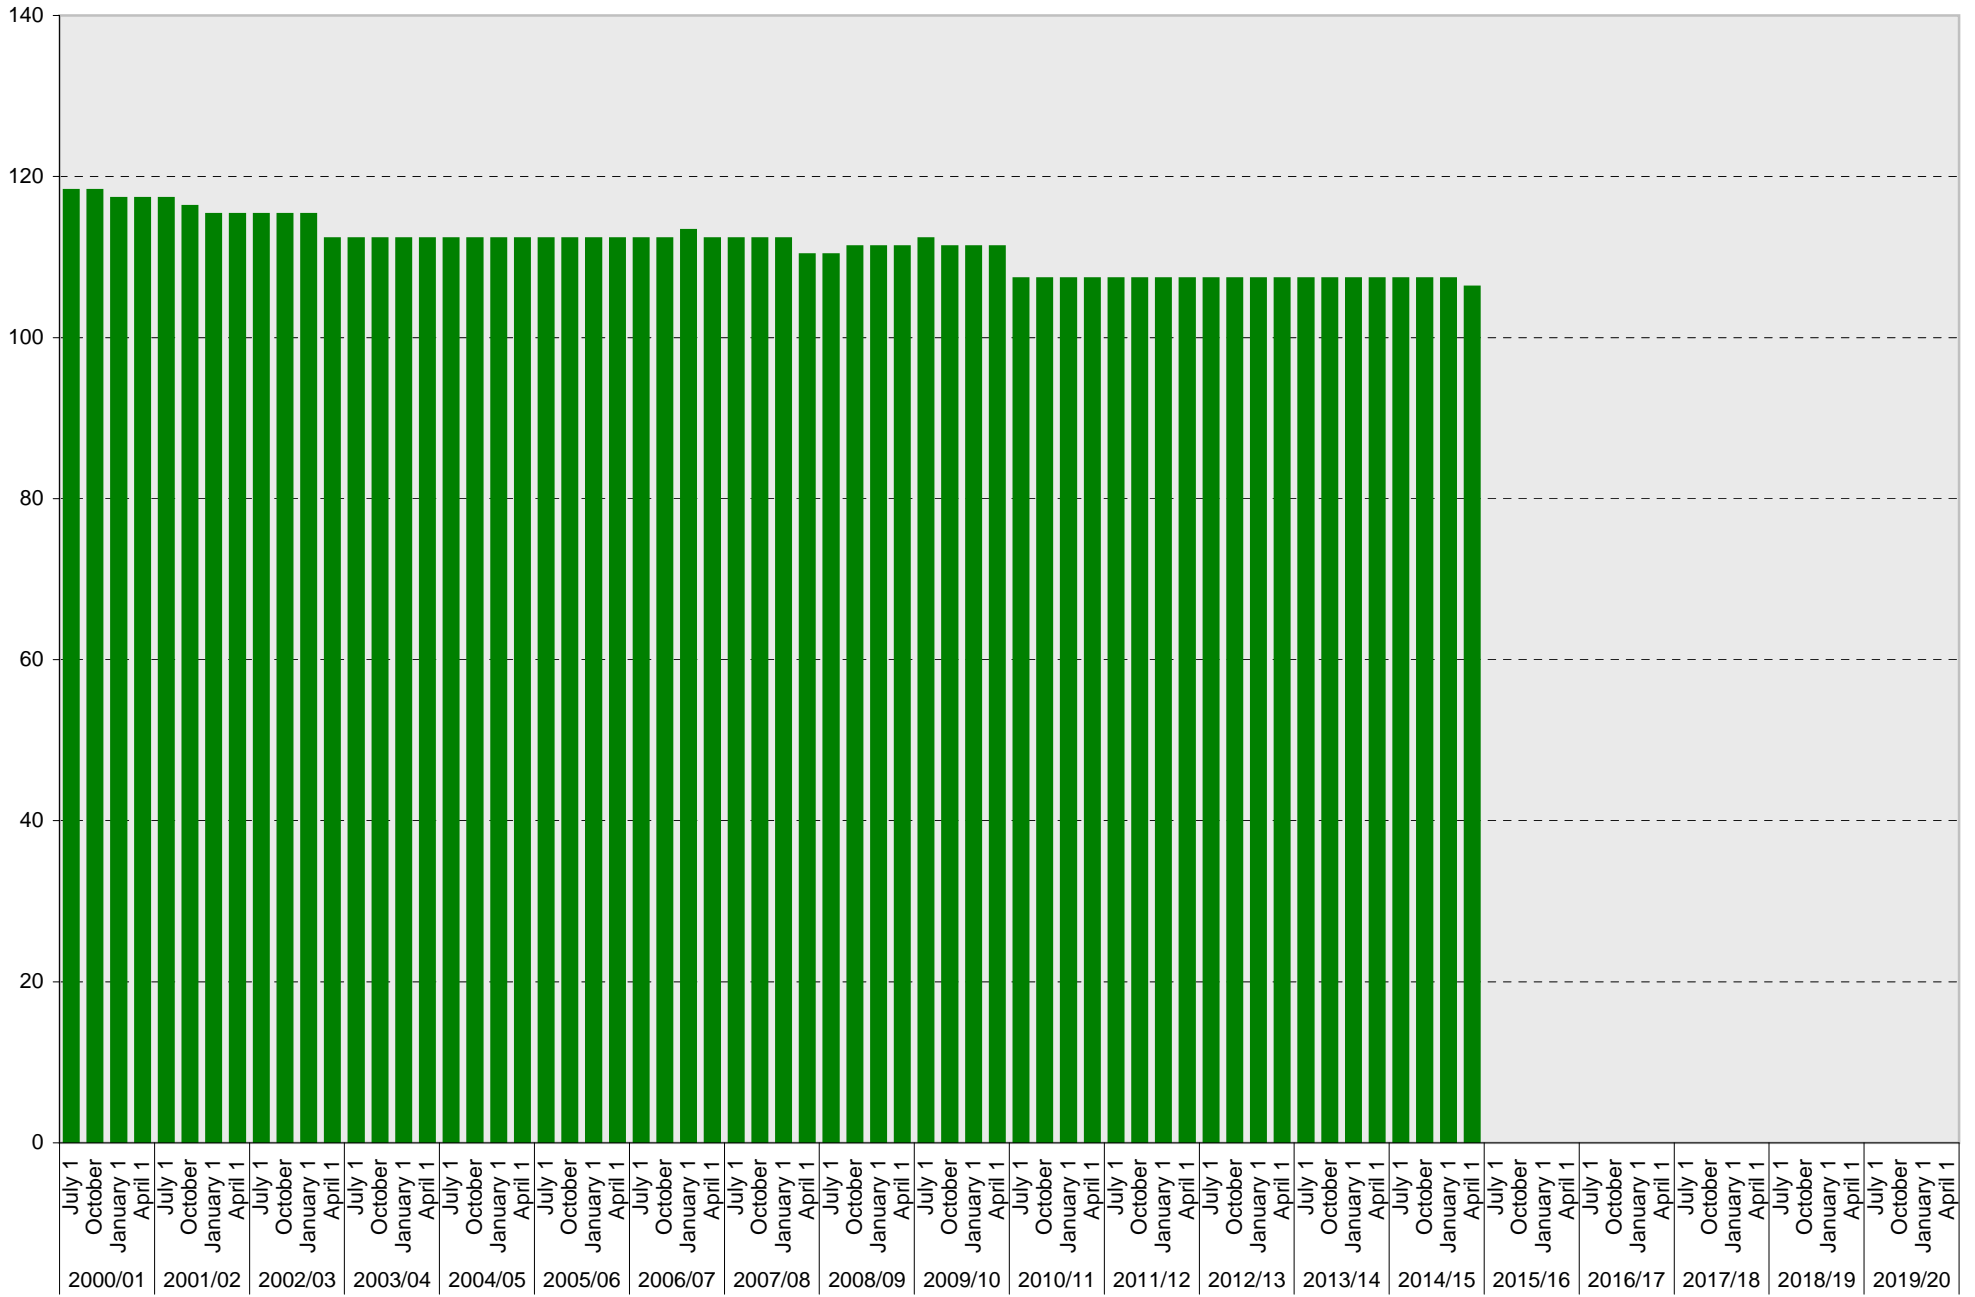

University of California, San Diego Parking Space Inventory

Lot P381: B Parking Spaces

■ B