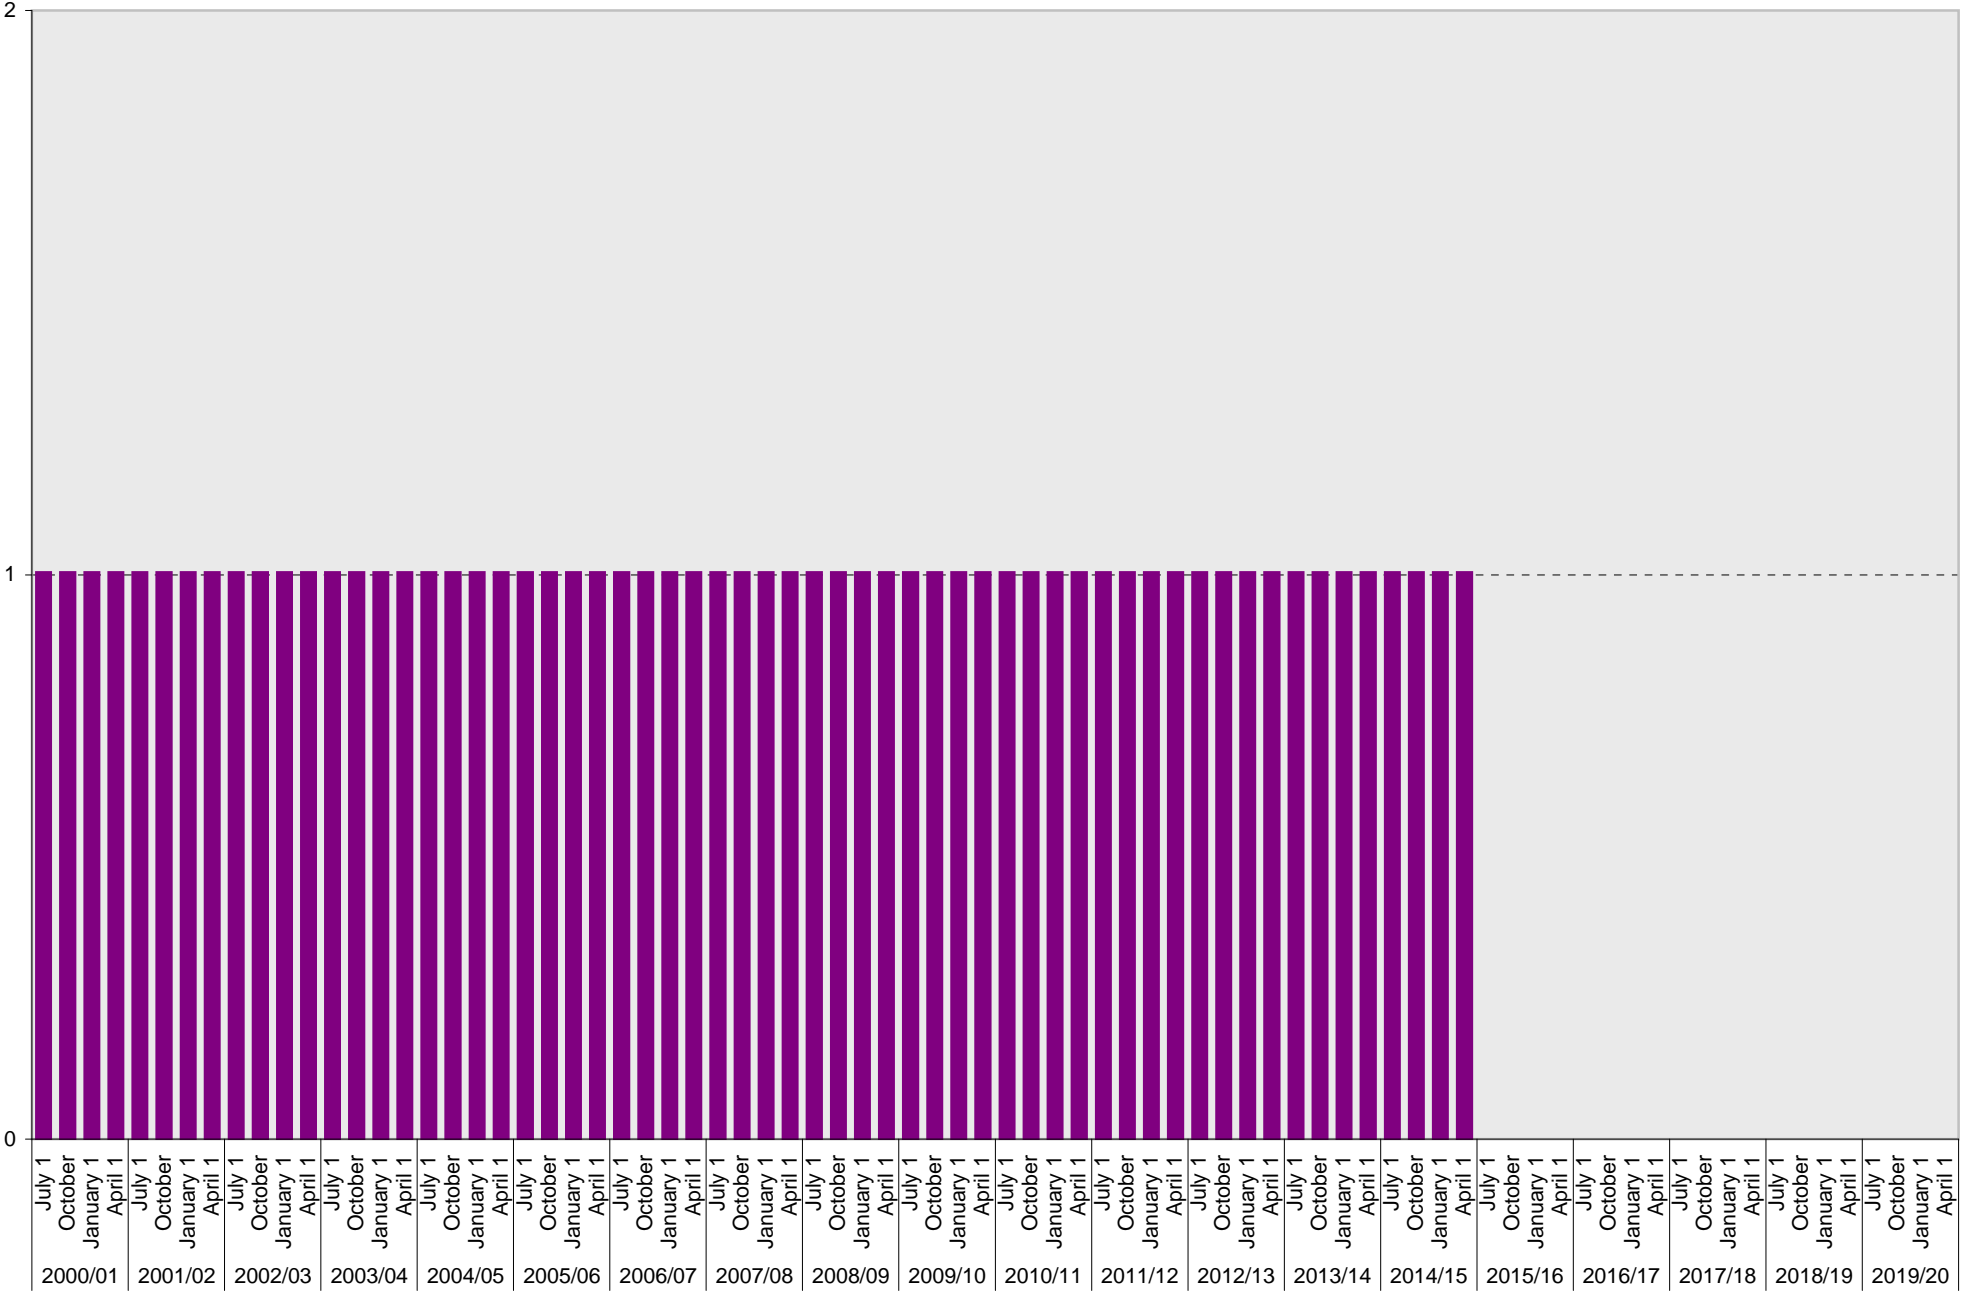

University of California, San Diego Parking Space Inventory
Lot P381: Allocated: Building Engineer Parking Spaces

■ Allocated