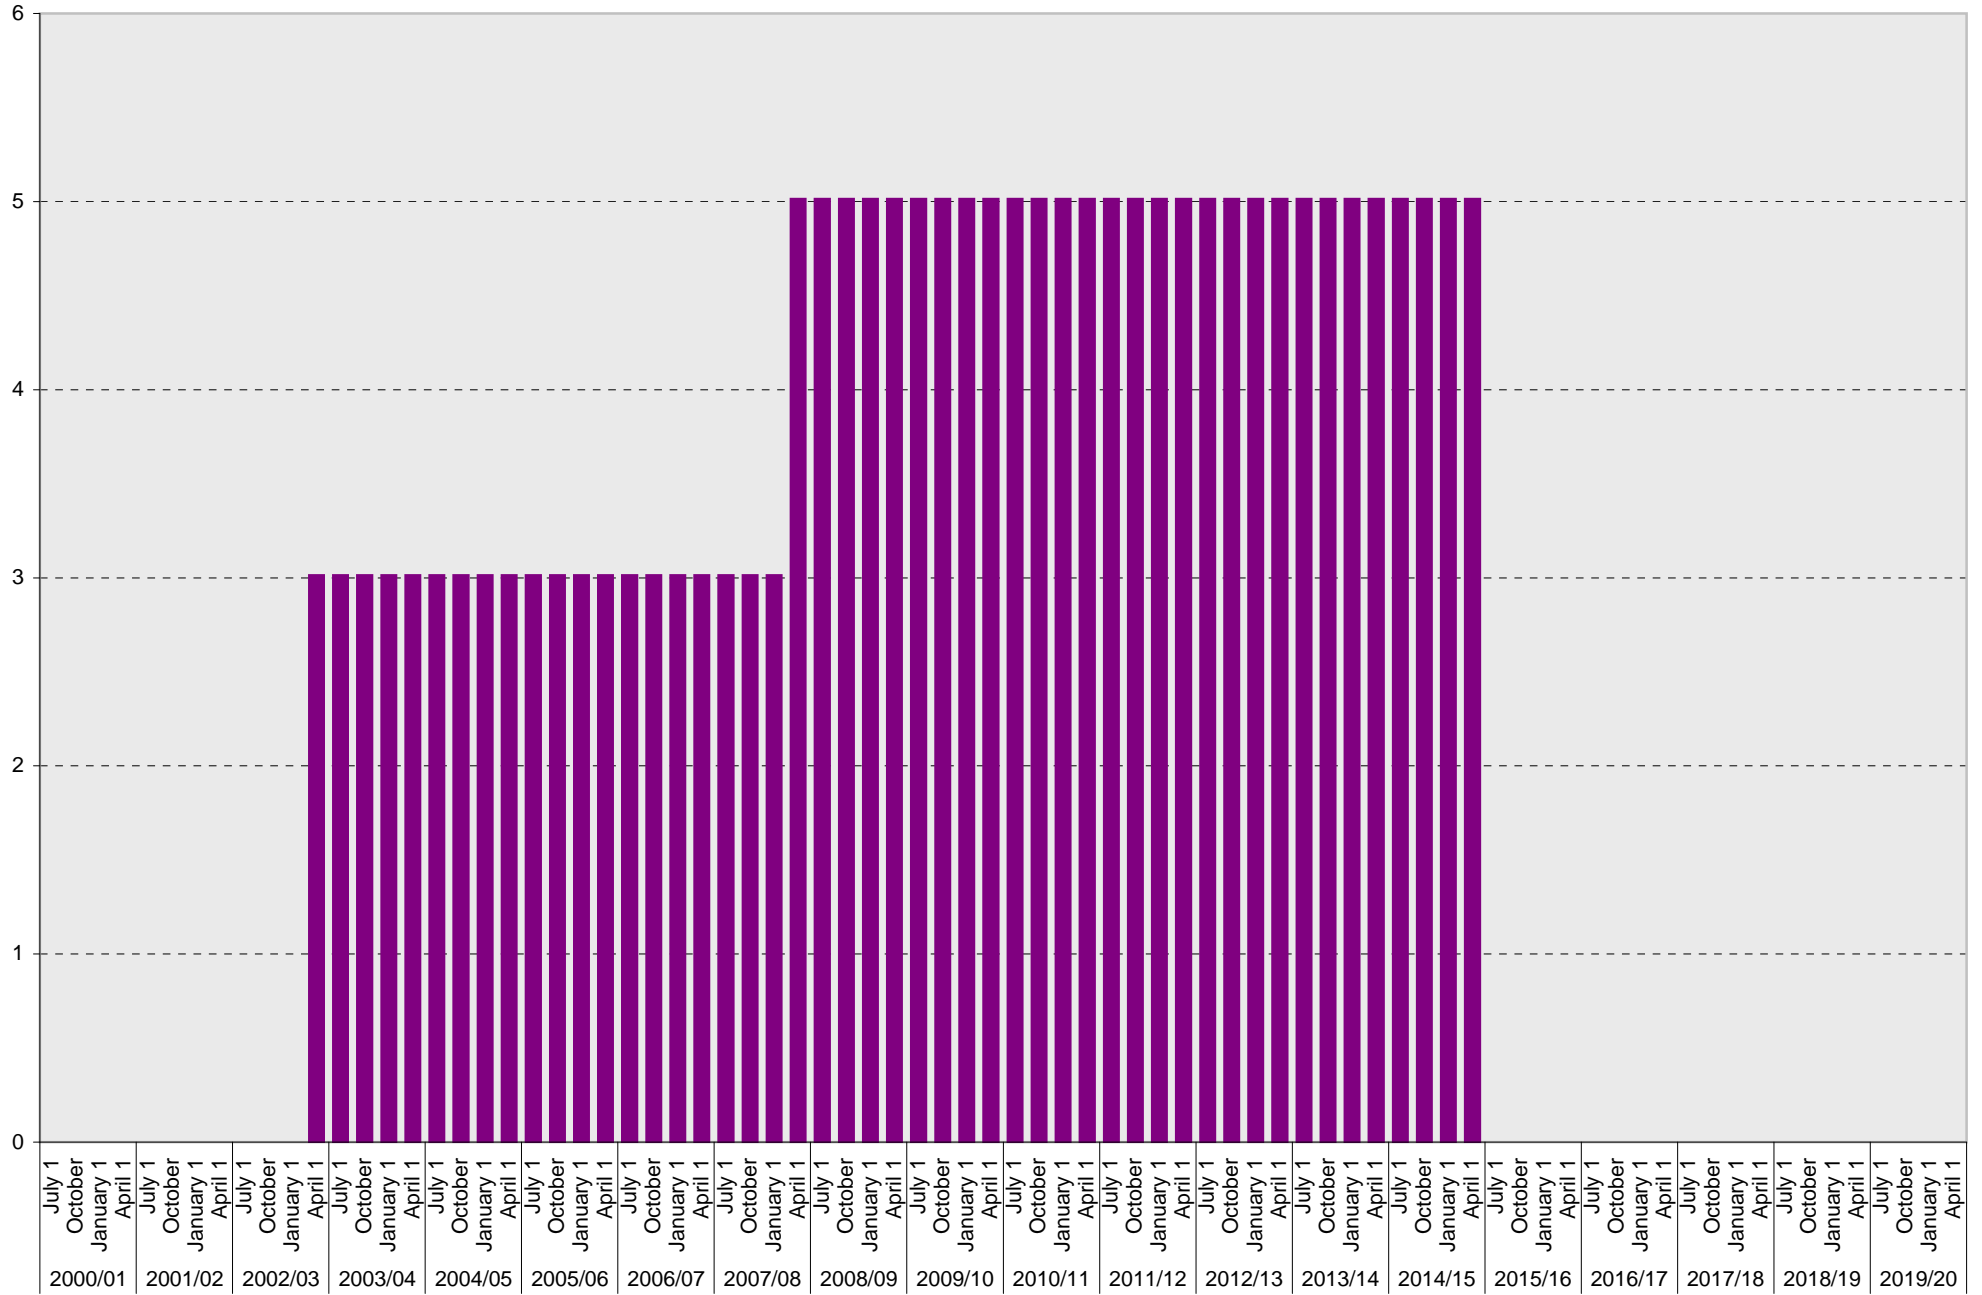

University of California, San Diego Parking Space Inventory
Lot P381: Allocated: Environment, Health, and Safety Vehicle Parking Spaces

■ Allocated