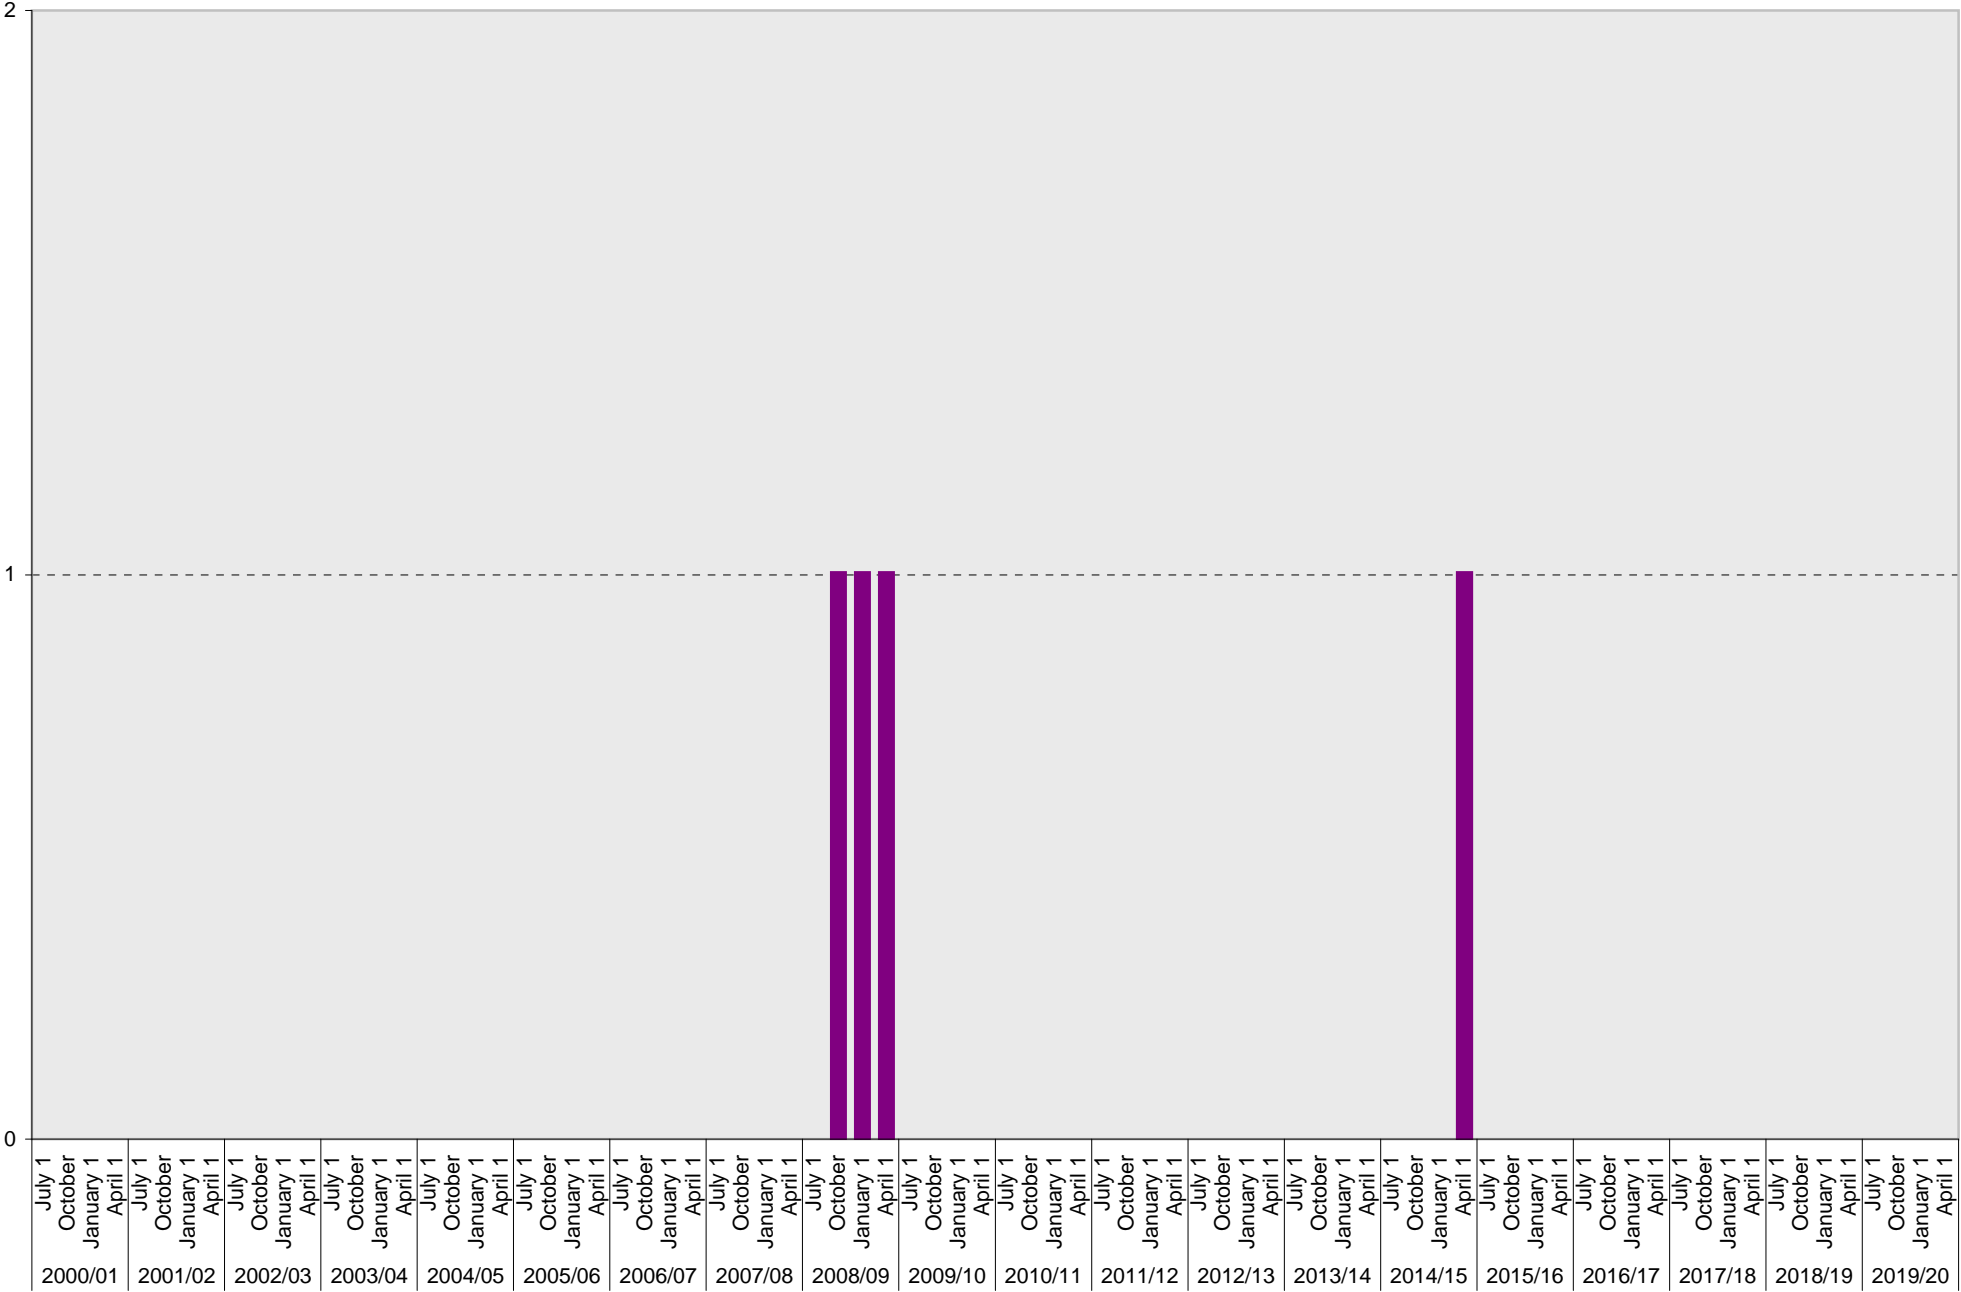

University of California, San Diego Parking Space Inventory
Lot P381: Allocated: Unknown Parking Spaces

■ Allocated