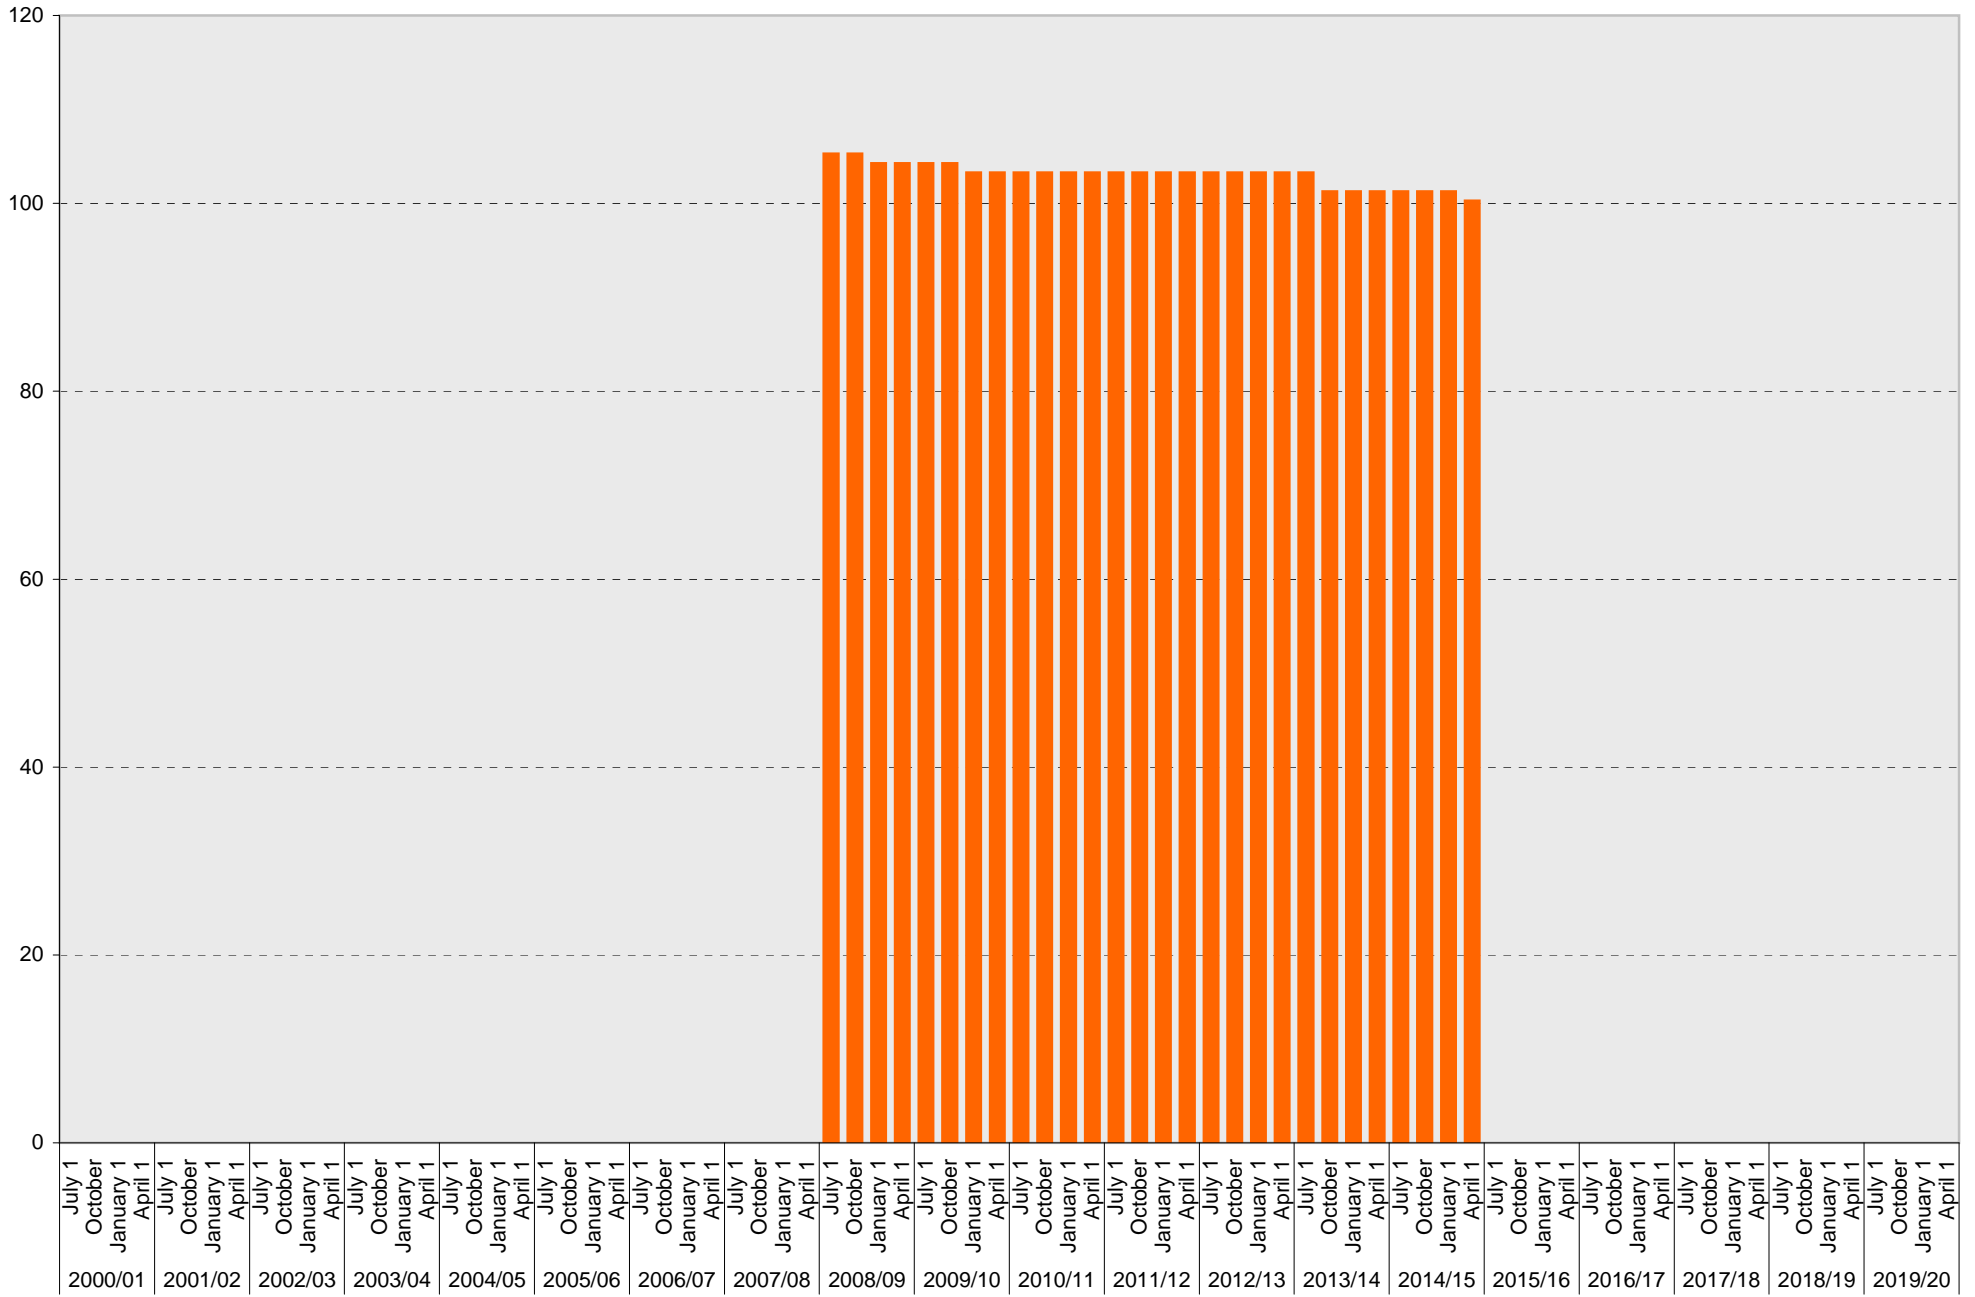

University of California, San Diego Parking Space Inventory
Lot P376: S Parking Spaces

University of California, San Diego Parking Space Inventory

Lot P376: Visitor: Meter Parking Spaces

Visitor: Meter

University of California, San Diego Parking Space Inventory

Lot P376: Visitor: Pay and Display Parking Spaces

■ Visitor: Pay and Display

University of California, San Diego Parking Space Inventory

Lot P376: Visitor: Total Parking Spaces

University of California, San Diego Parking Space Inventory