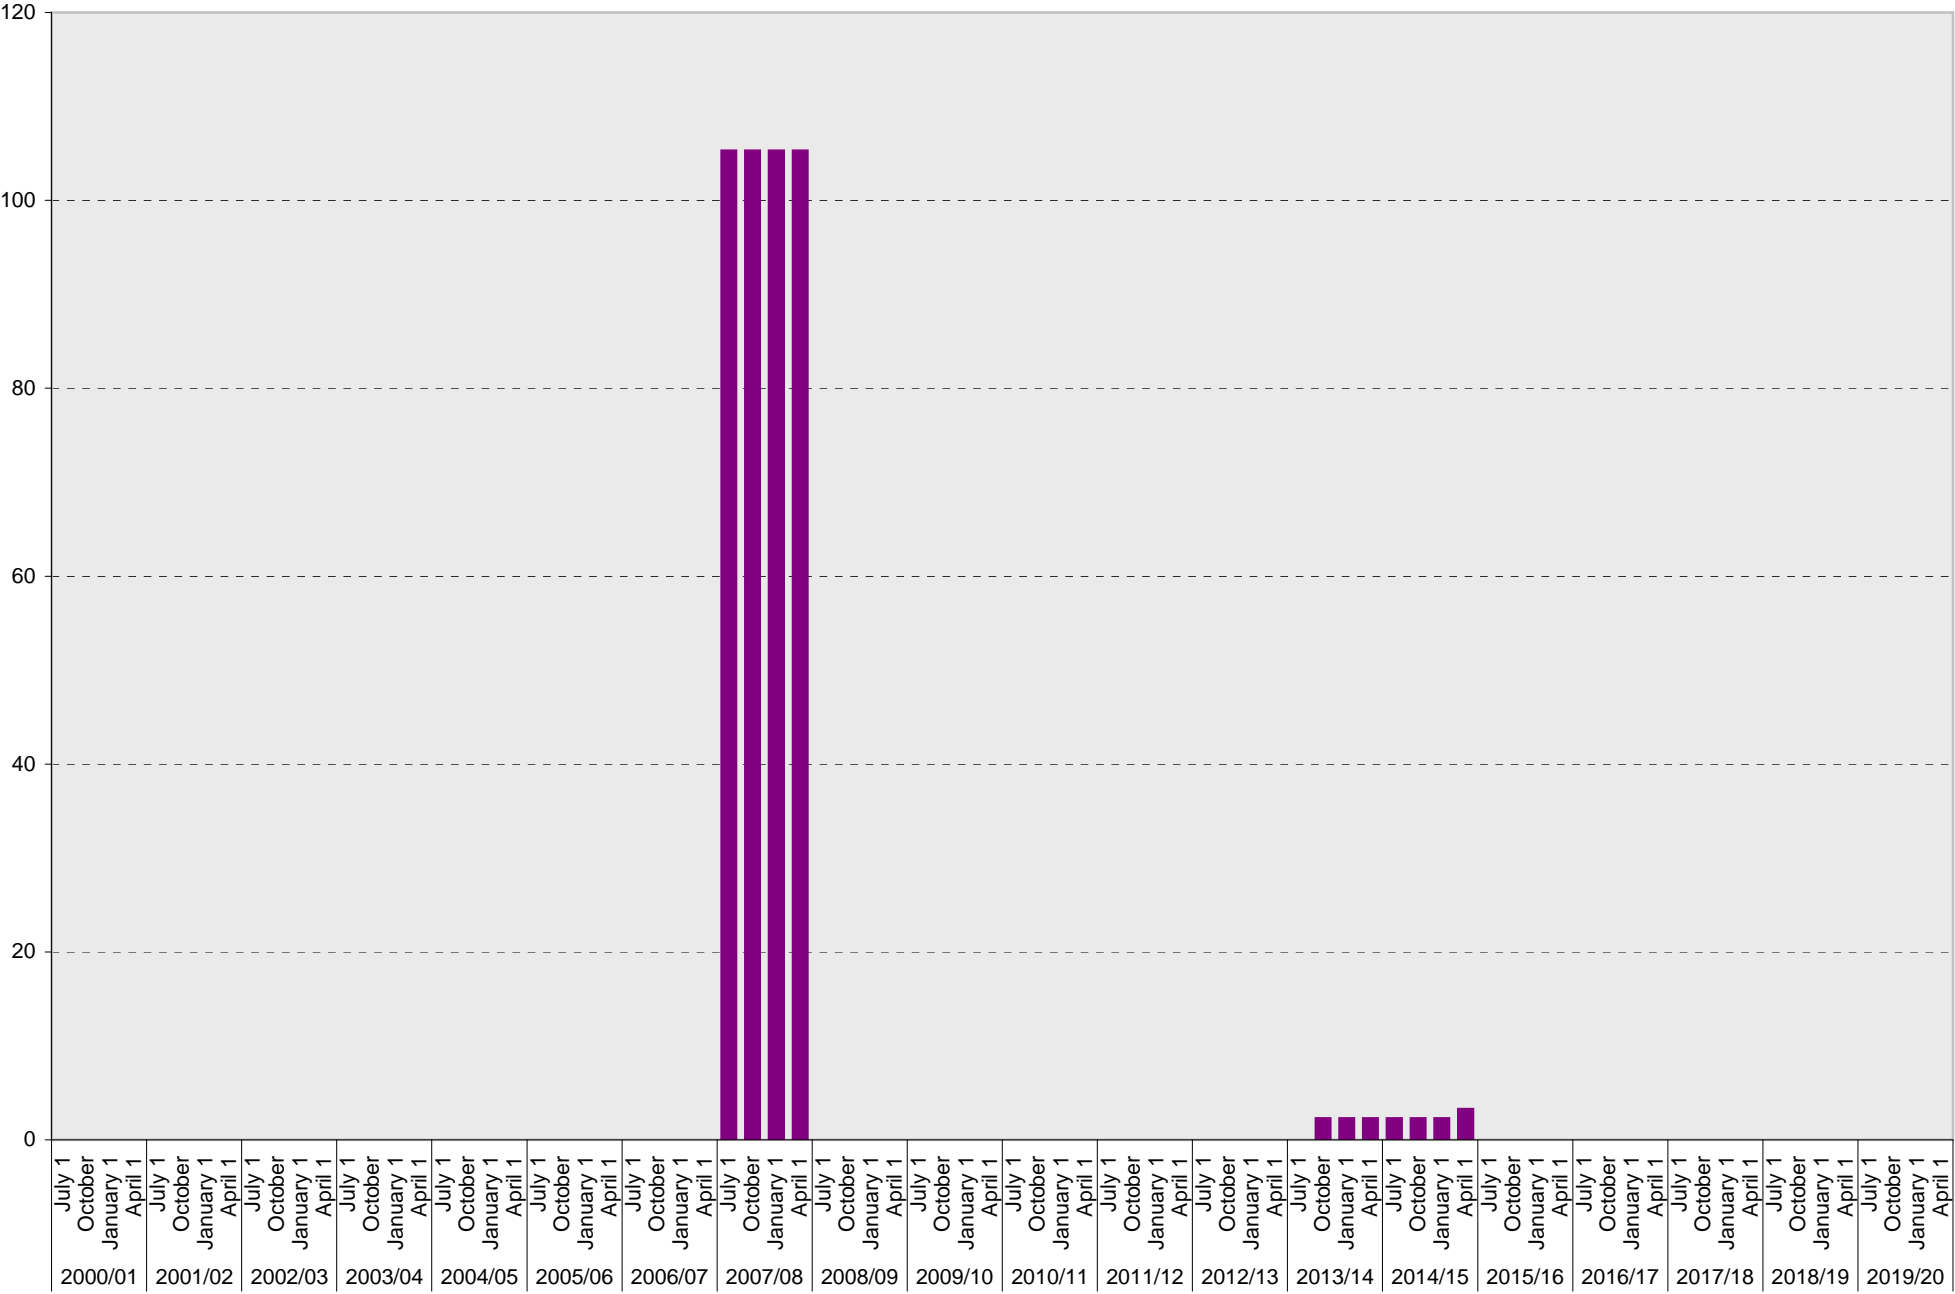

University of California, San Diego Parking Space Inventory

Lot P376: Allocated: Total Parking Spaces

■ Allocated: Total