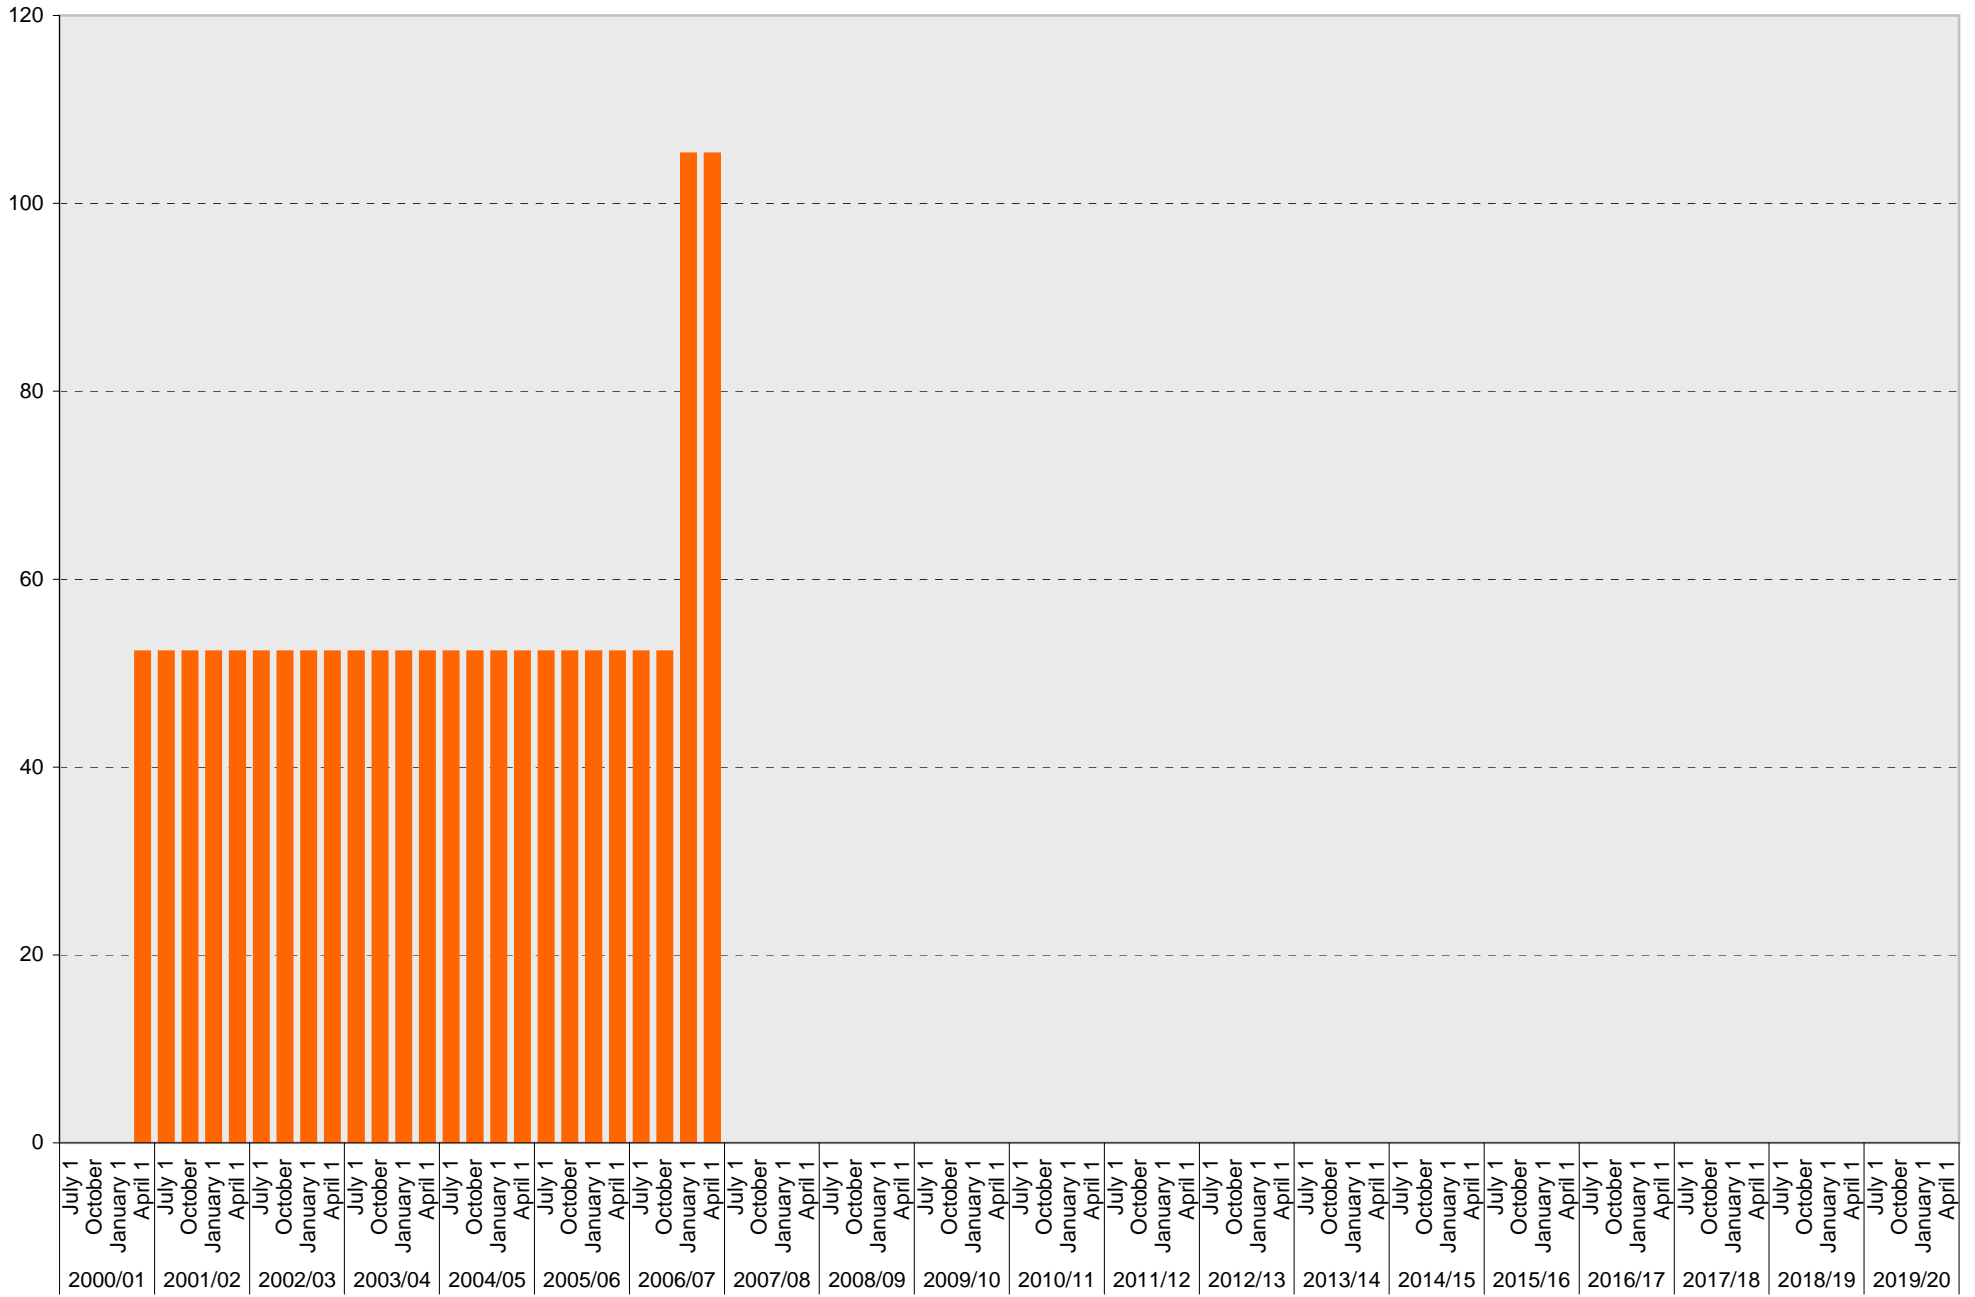

University of California, San Diego Parking Space Inventory
Lot P376: S Parking Spaces

University of California, San Diego Parking Space Inventory

Lot P376: Visitor: Meter Parking Spaces

Visitor: Meter

University of California, San Diego Parking Space Inventory

Lot P376: Visitor: Pay and Display Parking Spaces

■ Visitor: Pay and Display

University of California, San Diego Parking Space Inventory

Lot P376: Visitor: Total Parking Spaces

University of California, San Diego Parking Space Inventory