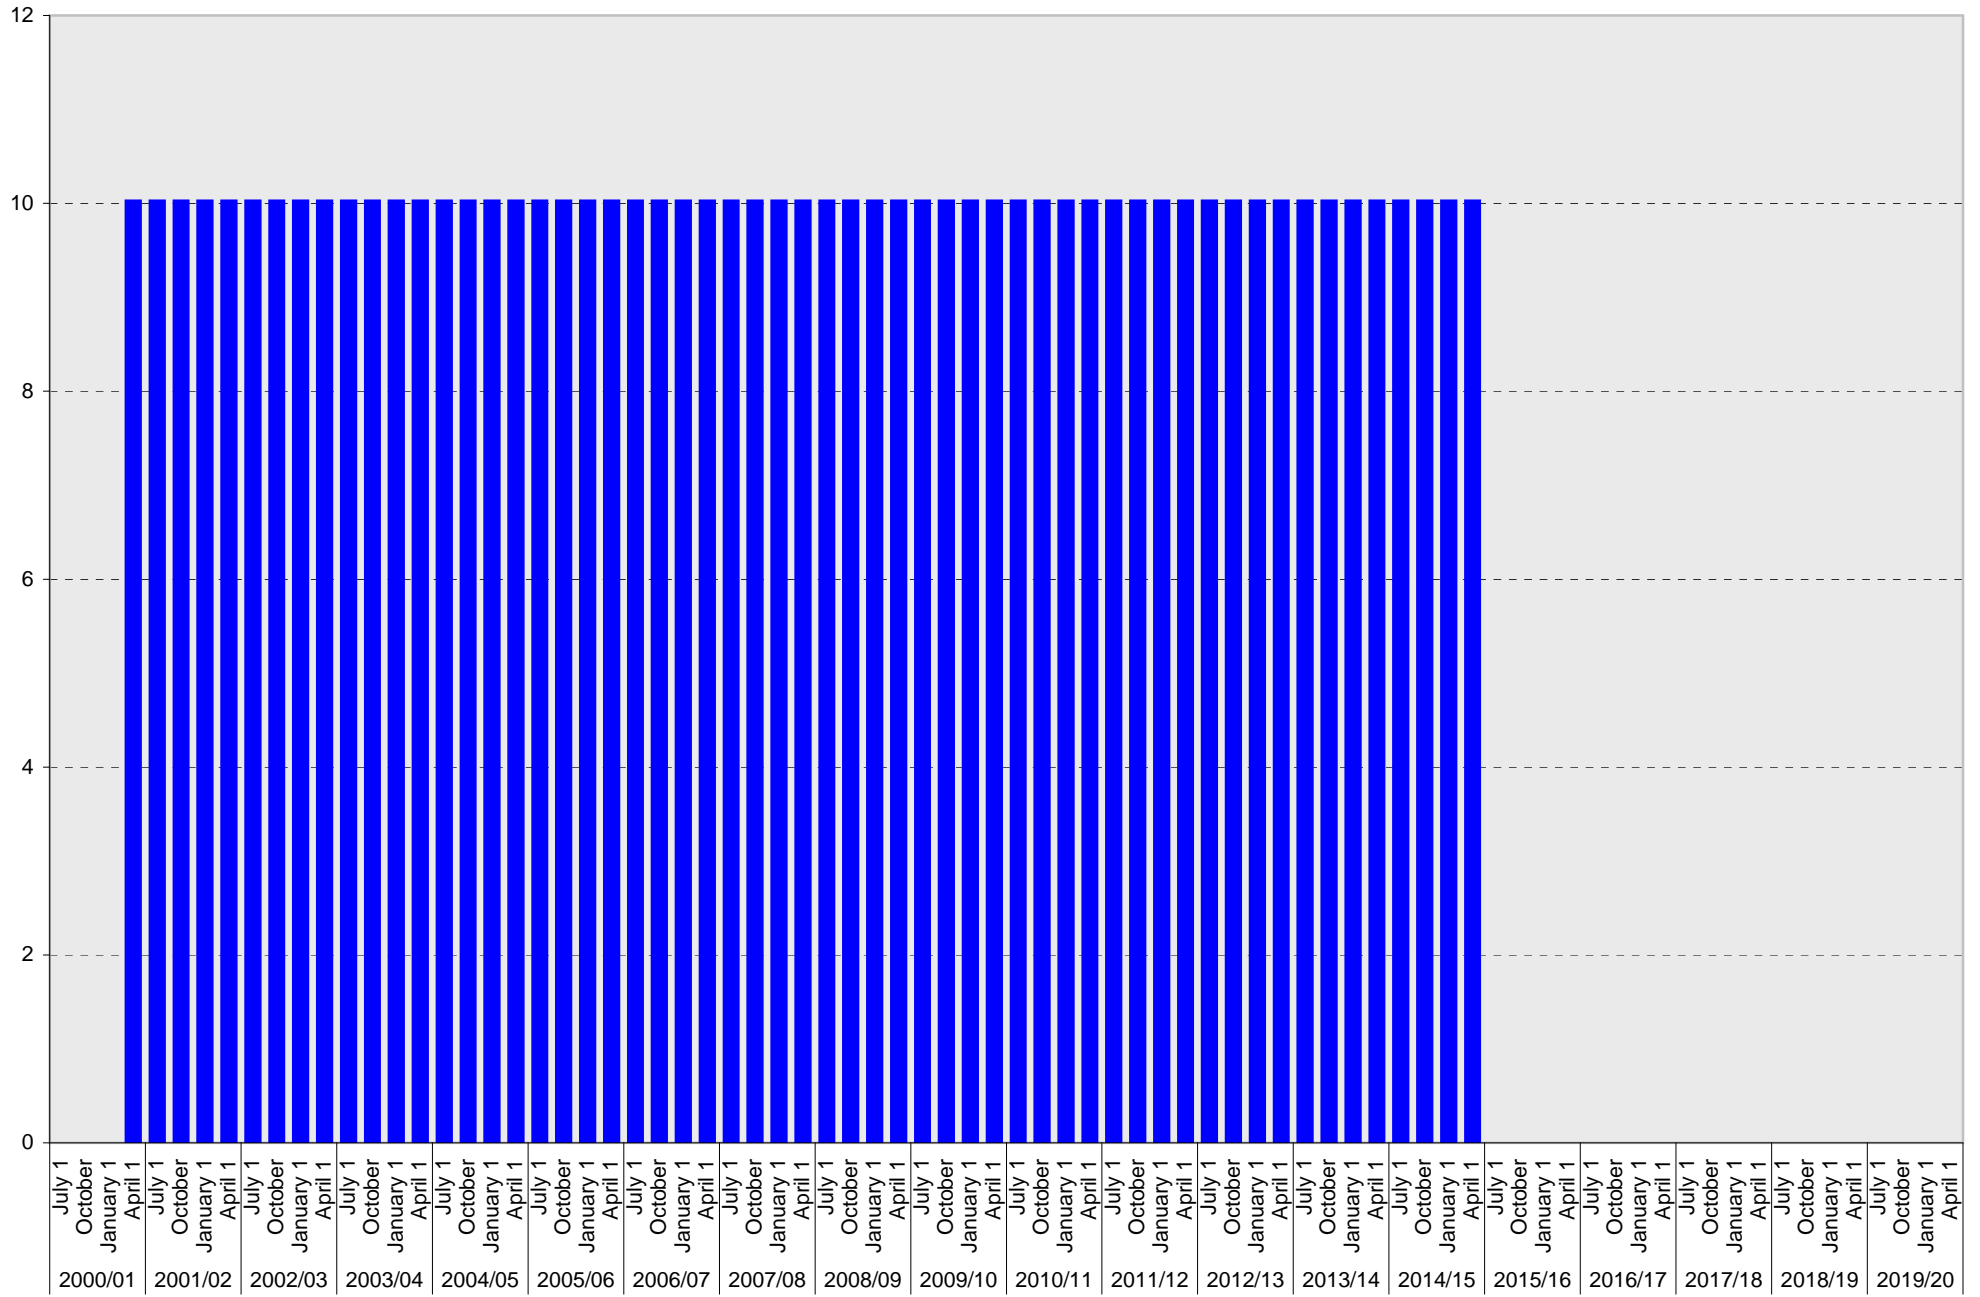

University of California, San Diego Parking Space Inventory

Lot P376: Accessible Parking Spaces

■ Accessible