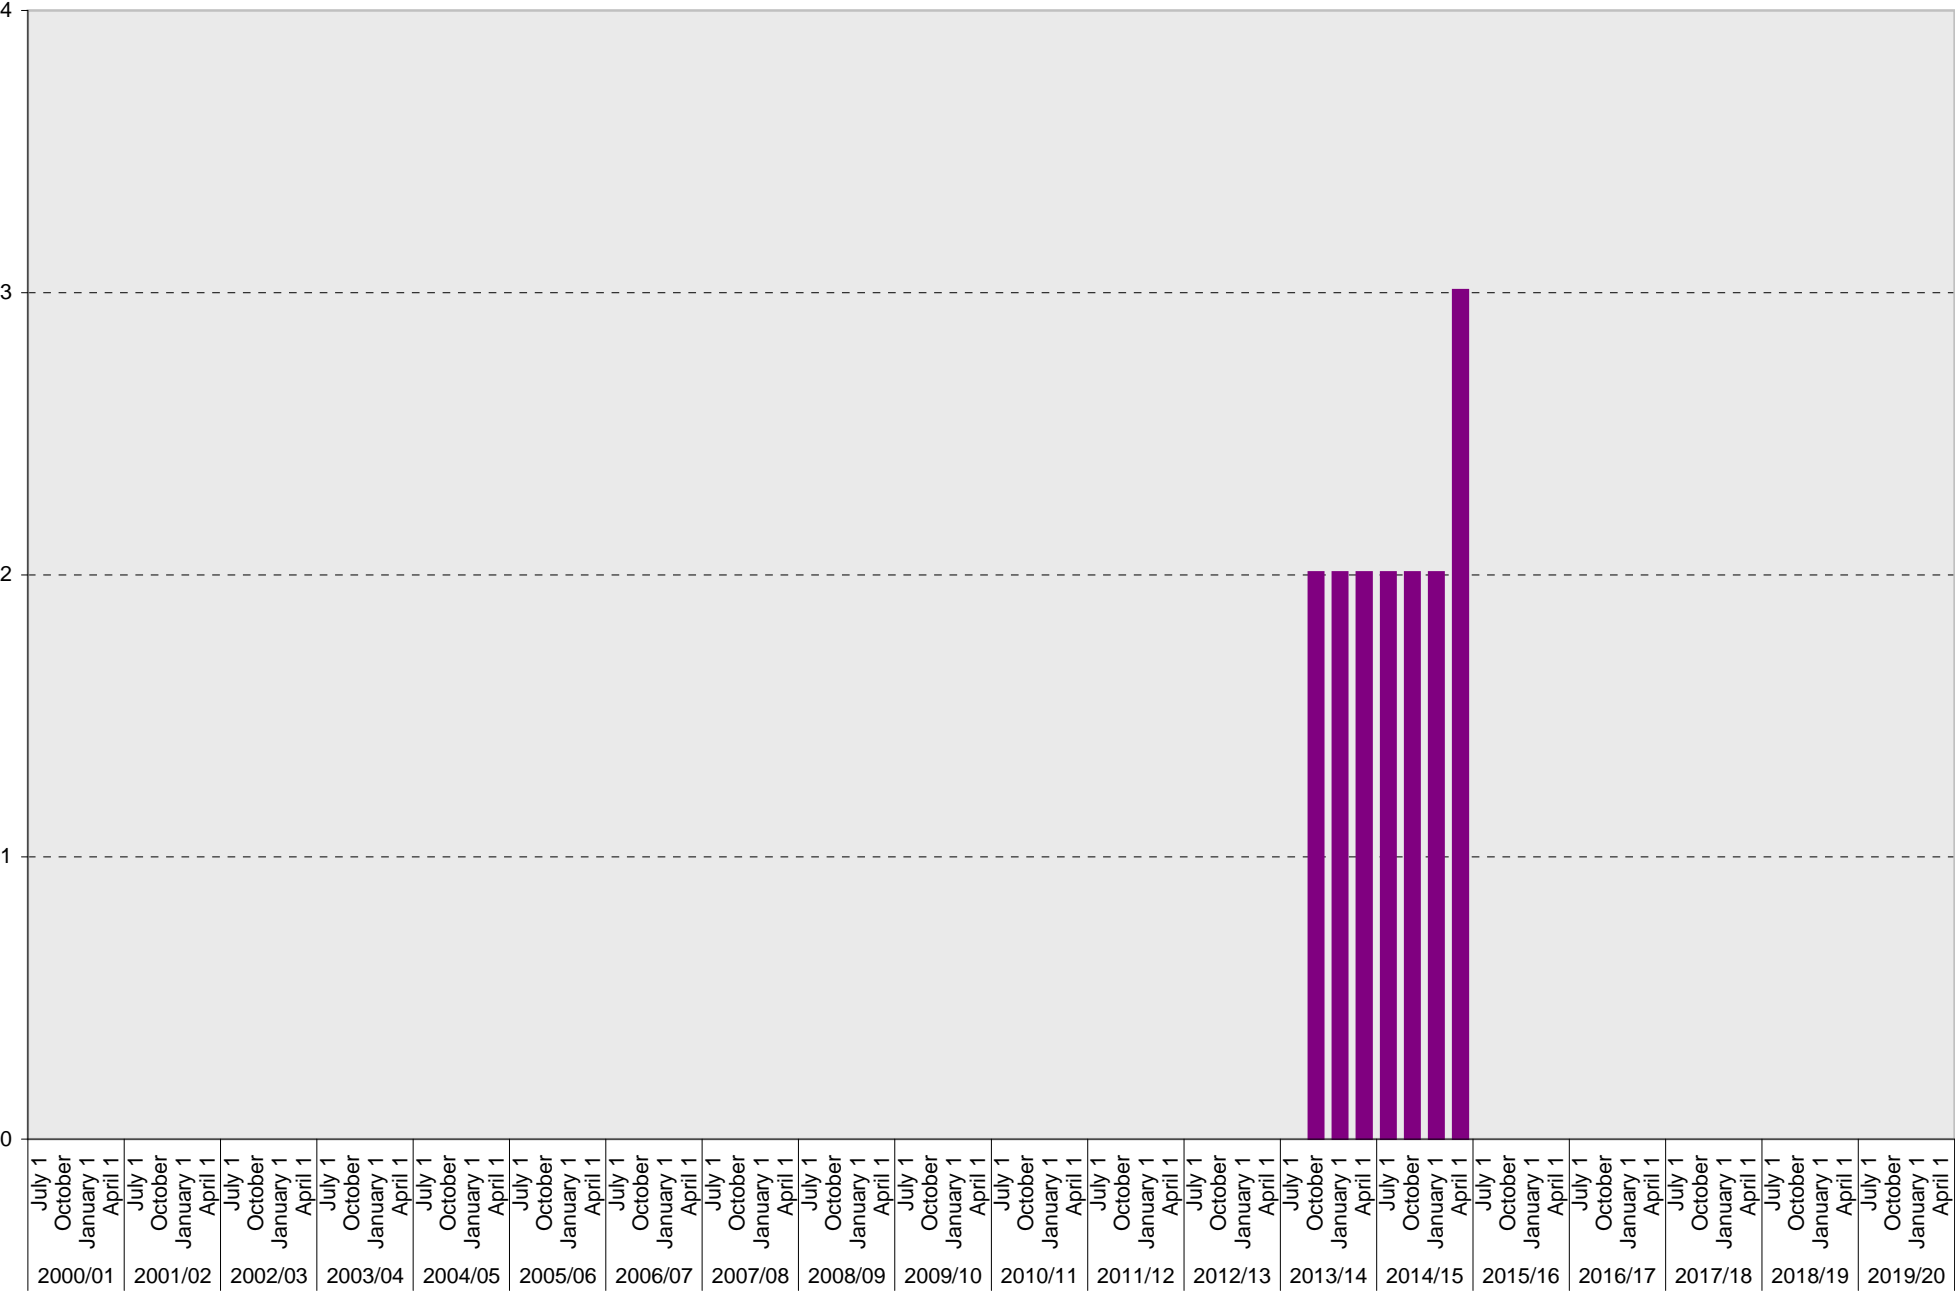

University of California, San Diego Parking Space Inventory

Lot P376: Allocated: Zipcar Parking Spaces

■ Allocated