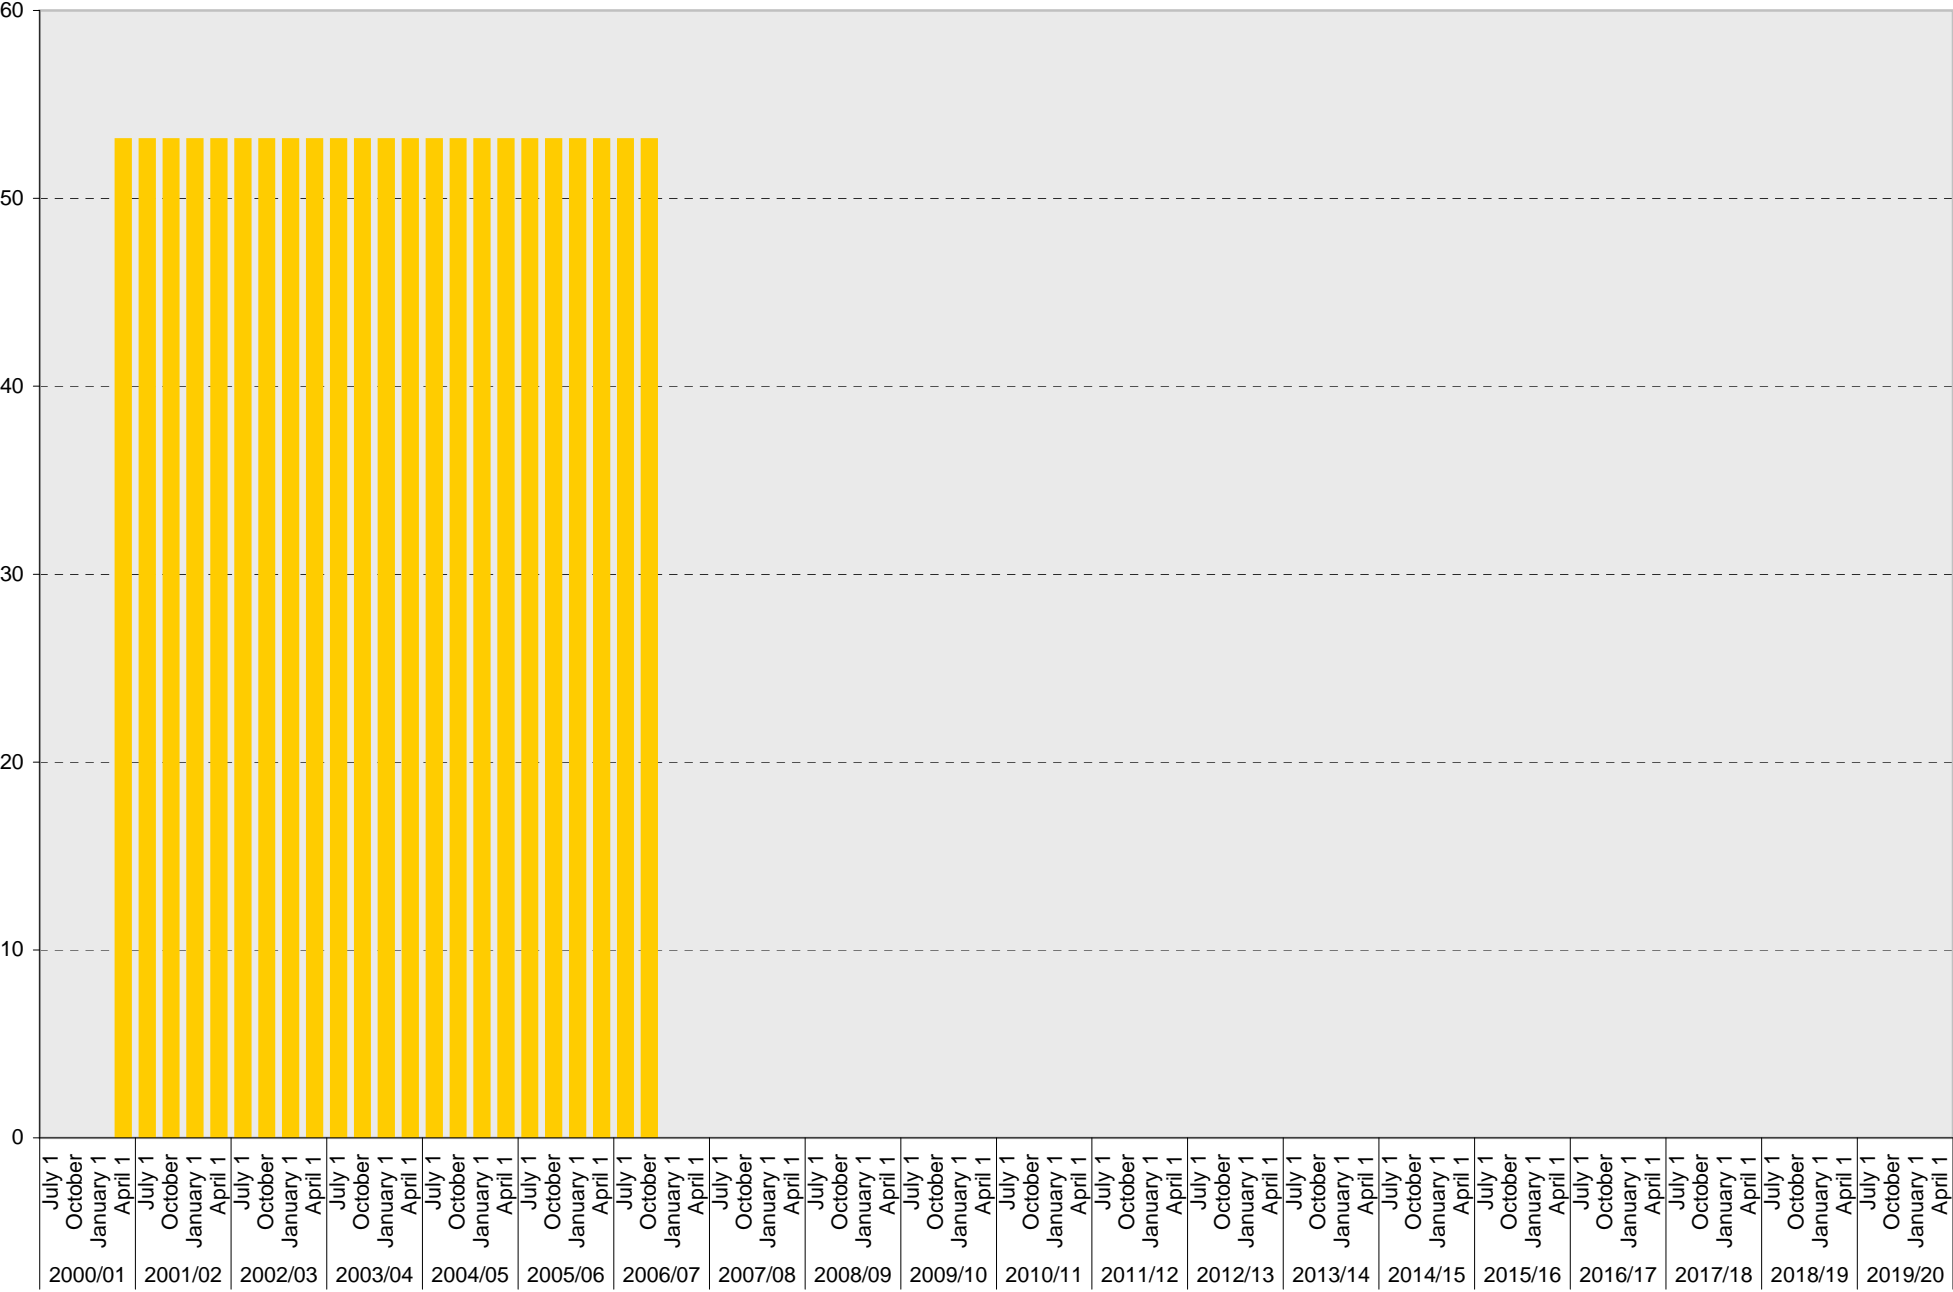

University of California, San Diego Parking Space Inventory
Lot P376: S Parking Spaces

University of California, San Diego Parking Space Inventory

Lot P376: Visitor: Meter Parking Spaces

Visitor: Meter

University of California, San Diego Parking Space Inventory

Lot P376: Visitor: Pay and Display Parking Spaces

■ Visitor: Pay and Display

University of California, San Diego Parking Space Inventory

Lot P376: Visitor: Total Parking Spaces

University of California, San Diego Parking Space Inventory