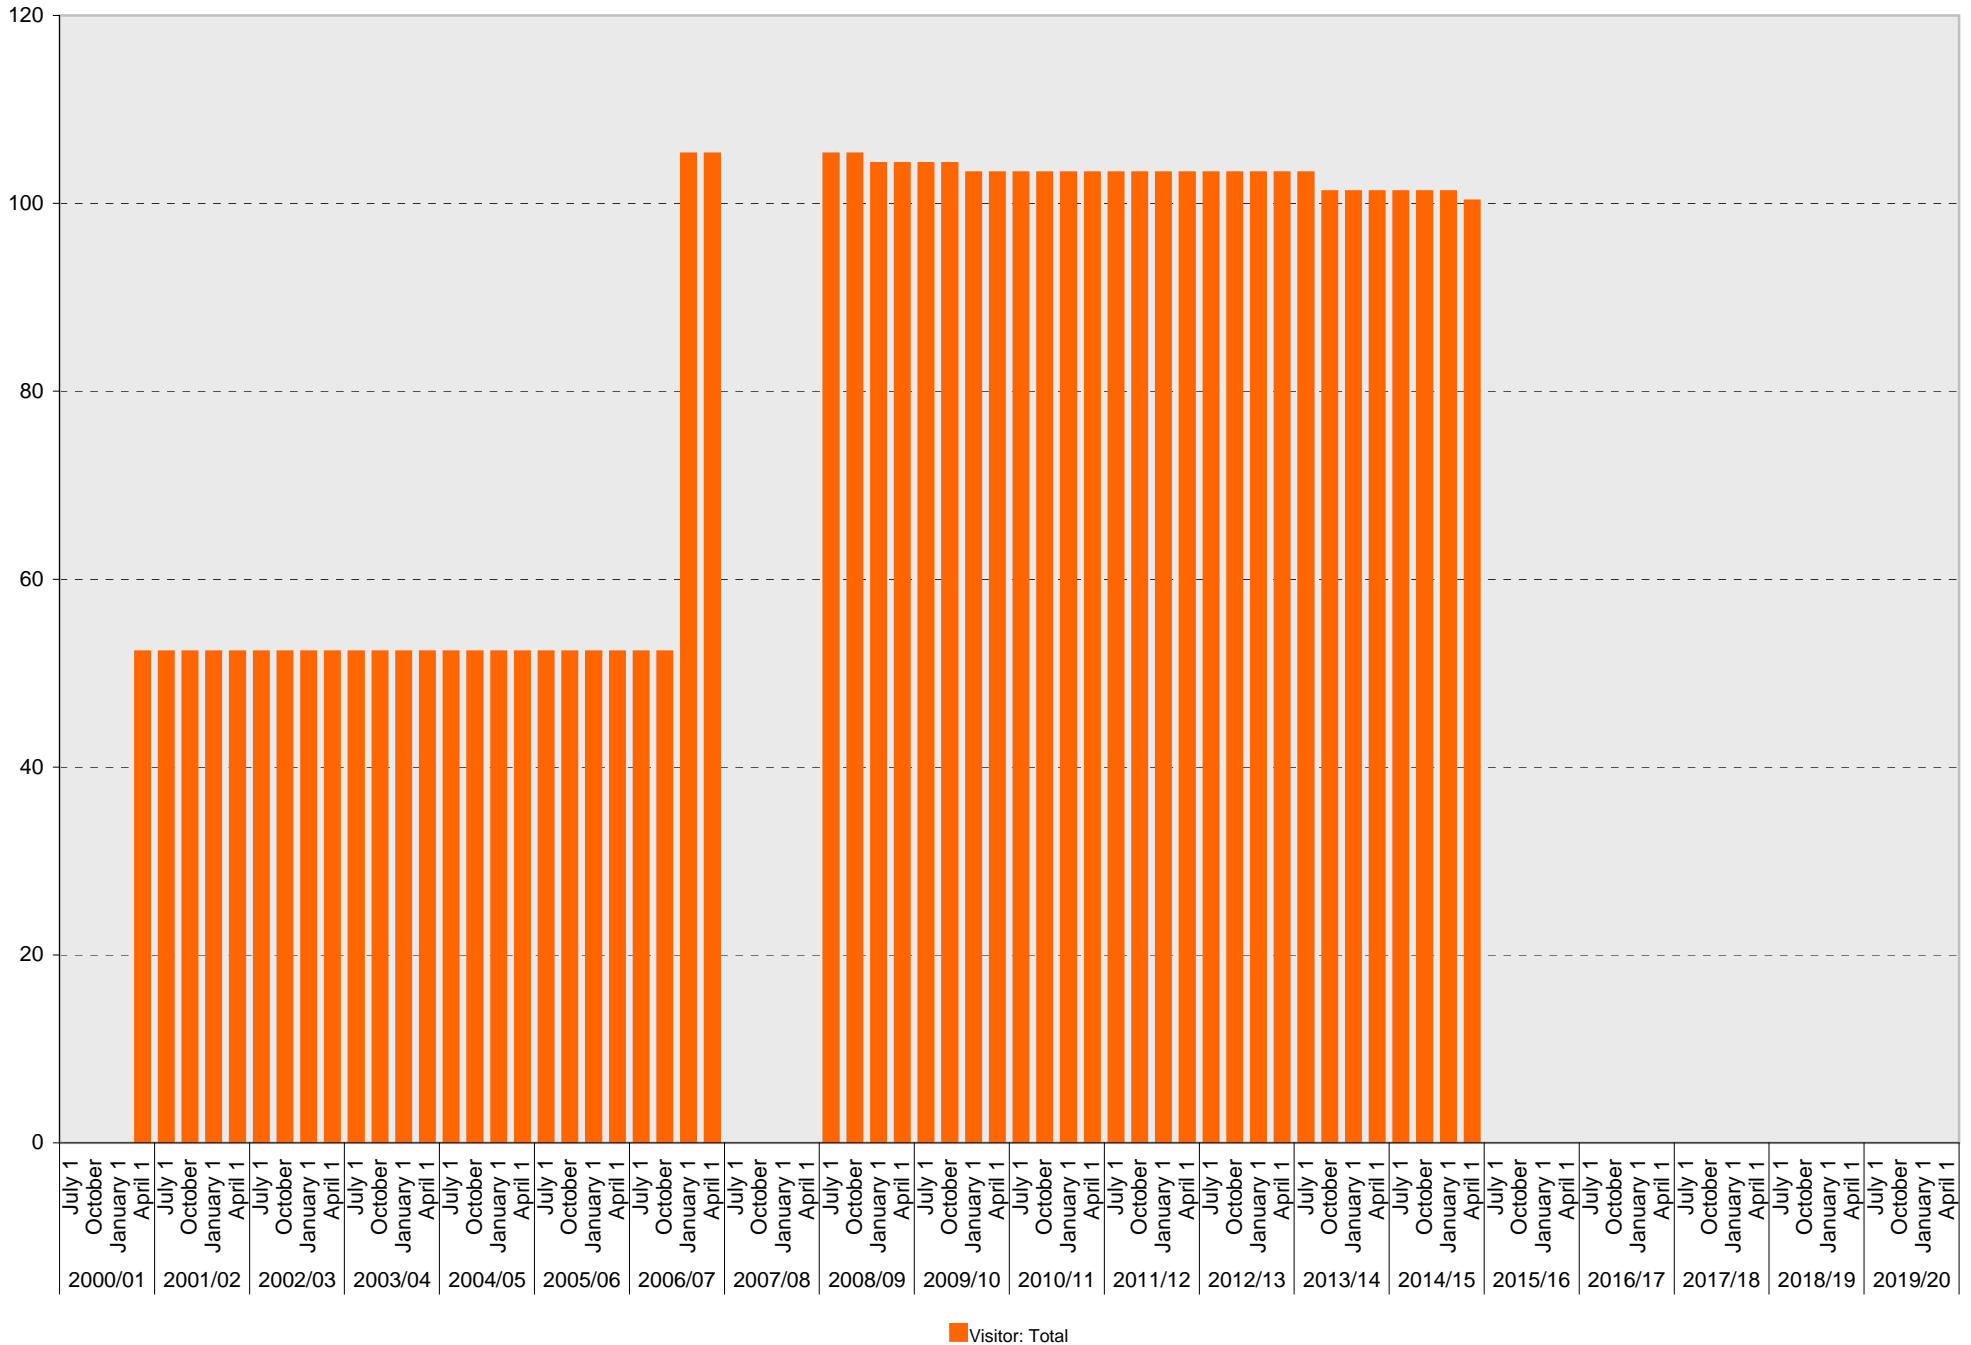

University of California, San Diego Parking Space Inventory
Lot P376: S Parking Spaces

University of California, San Diego Parking Space Inventory

Lot P376: Visitor: Meter Parking Spaces

Visitor: Meter

University of California, San Diego Parking Space Inventory

Lot P376: Visitor: Pay and Display Parking Spaces

■ Visitor: Pay and Display

University of California, San Diego Parking Space Inventory

Lot P376: Visitor: Total Parking Spaces

University of California, San Diego Parking Space Inventory