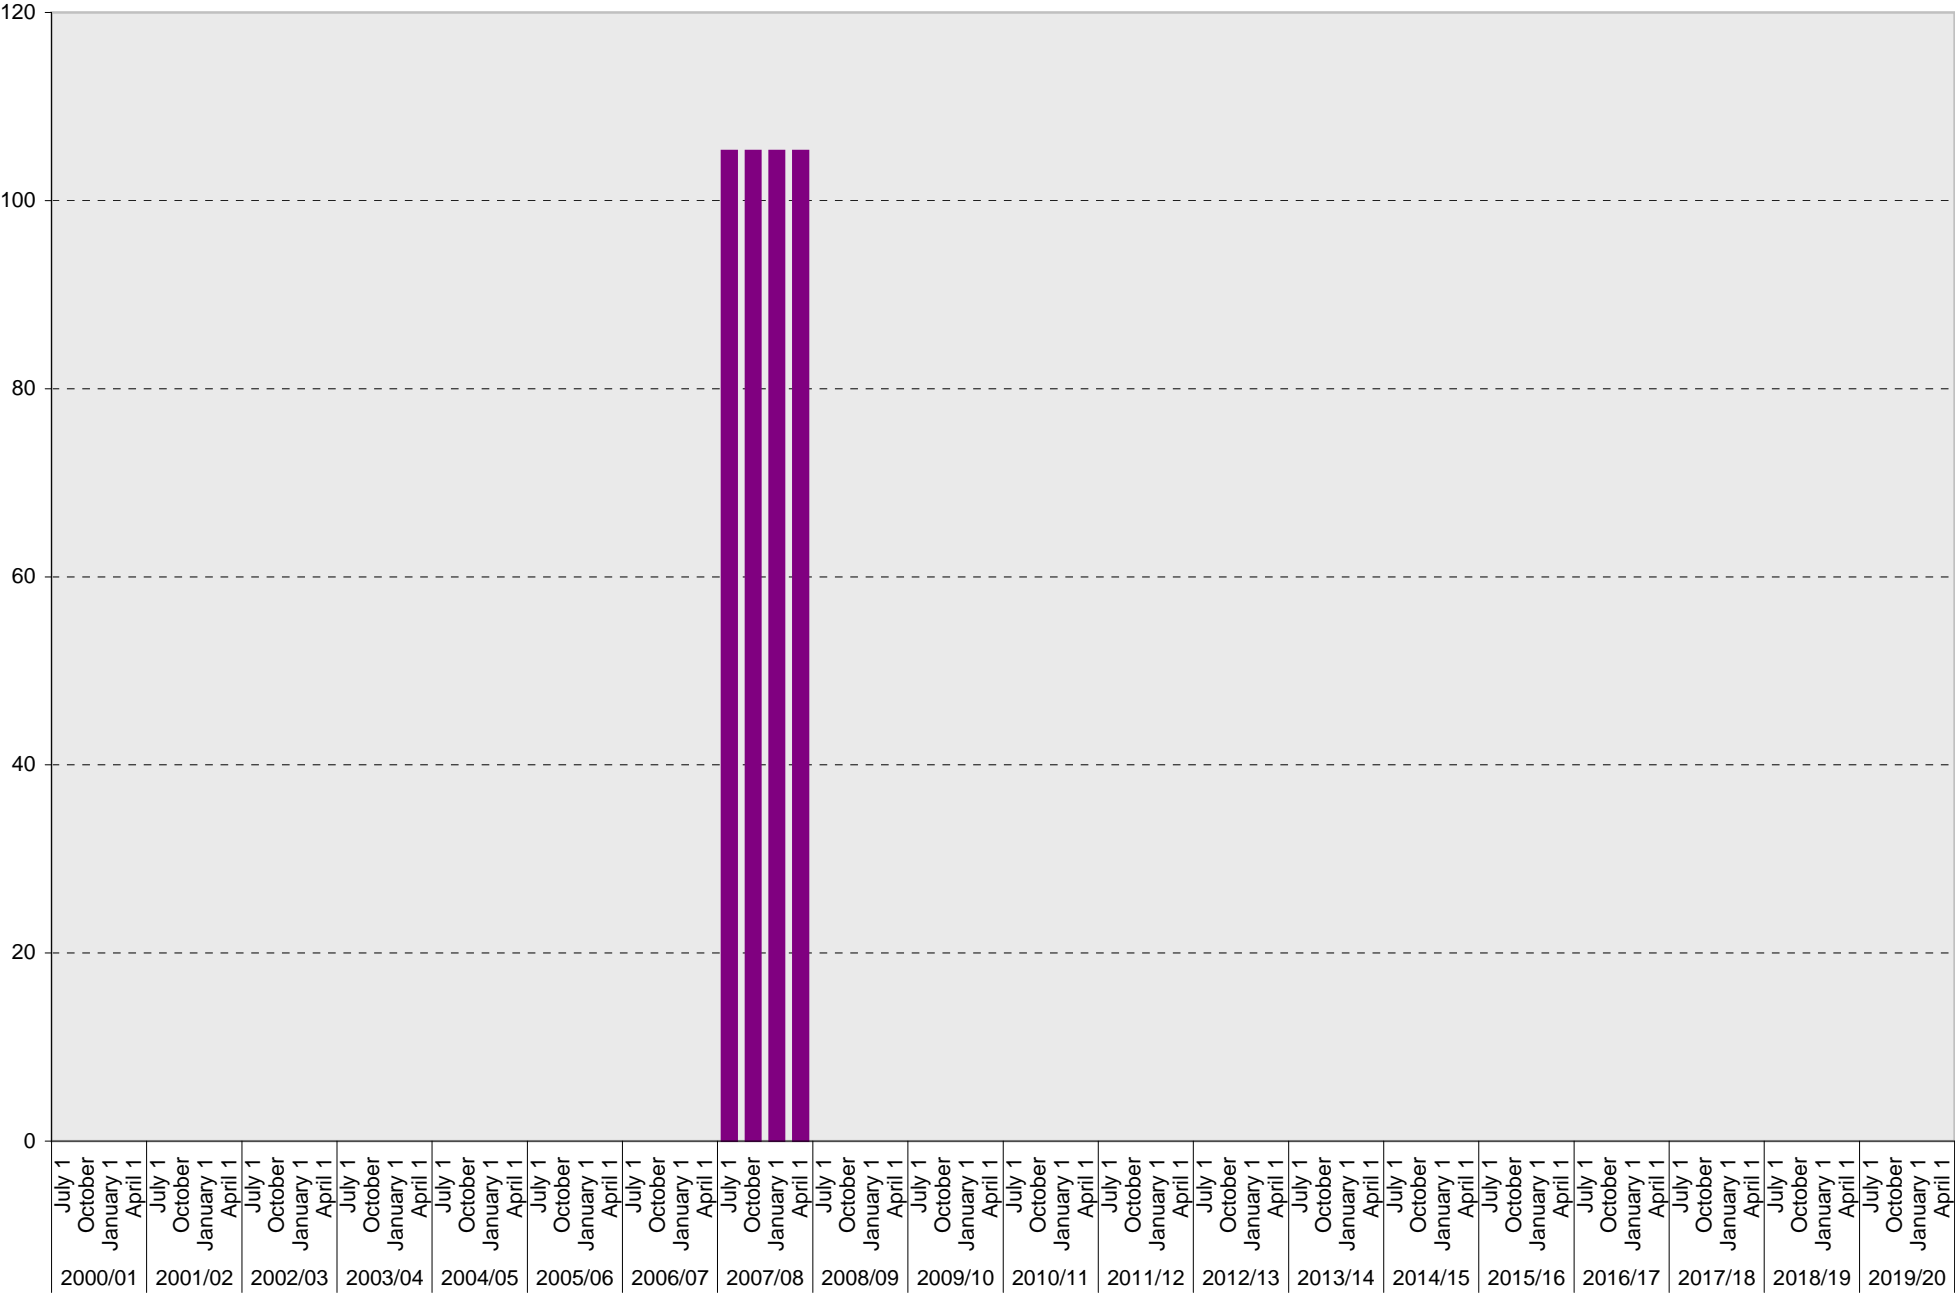

University of California, San Diego Parking Space Inventory

Lot P376: Allocated: Visitor (Pay Station) Parking Spaces

■ Allocated