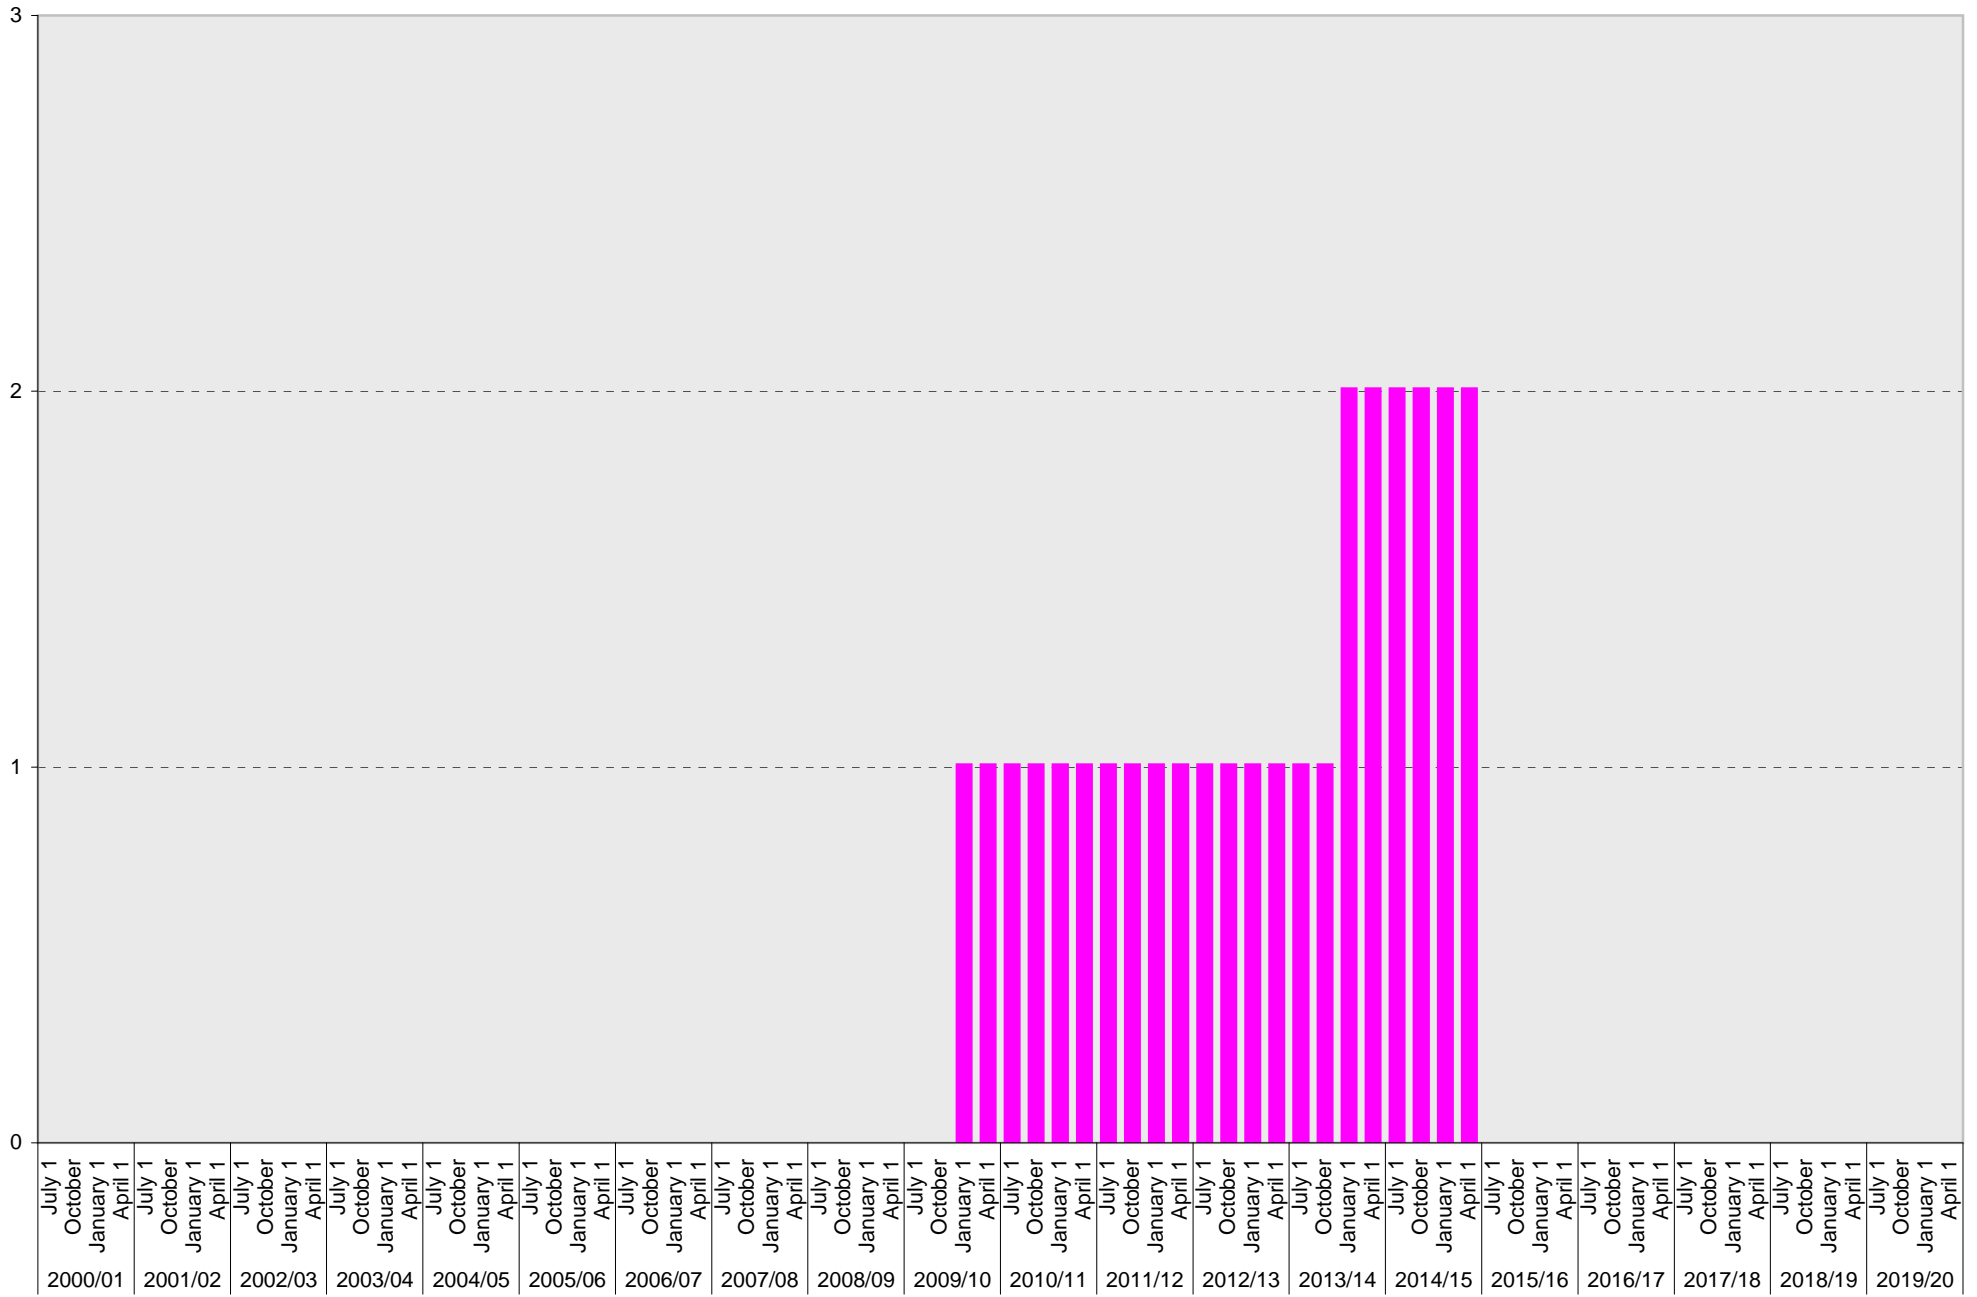

University of California, San Diego Parking Space Inventory

Lot P376: Motorcycle Parking Sections

Motorcycle