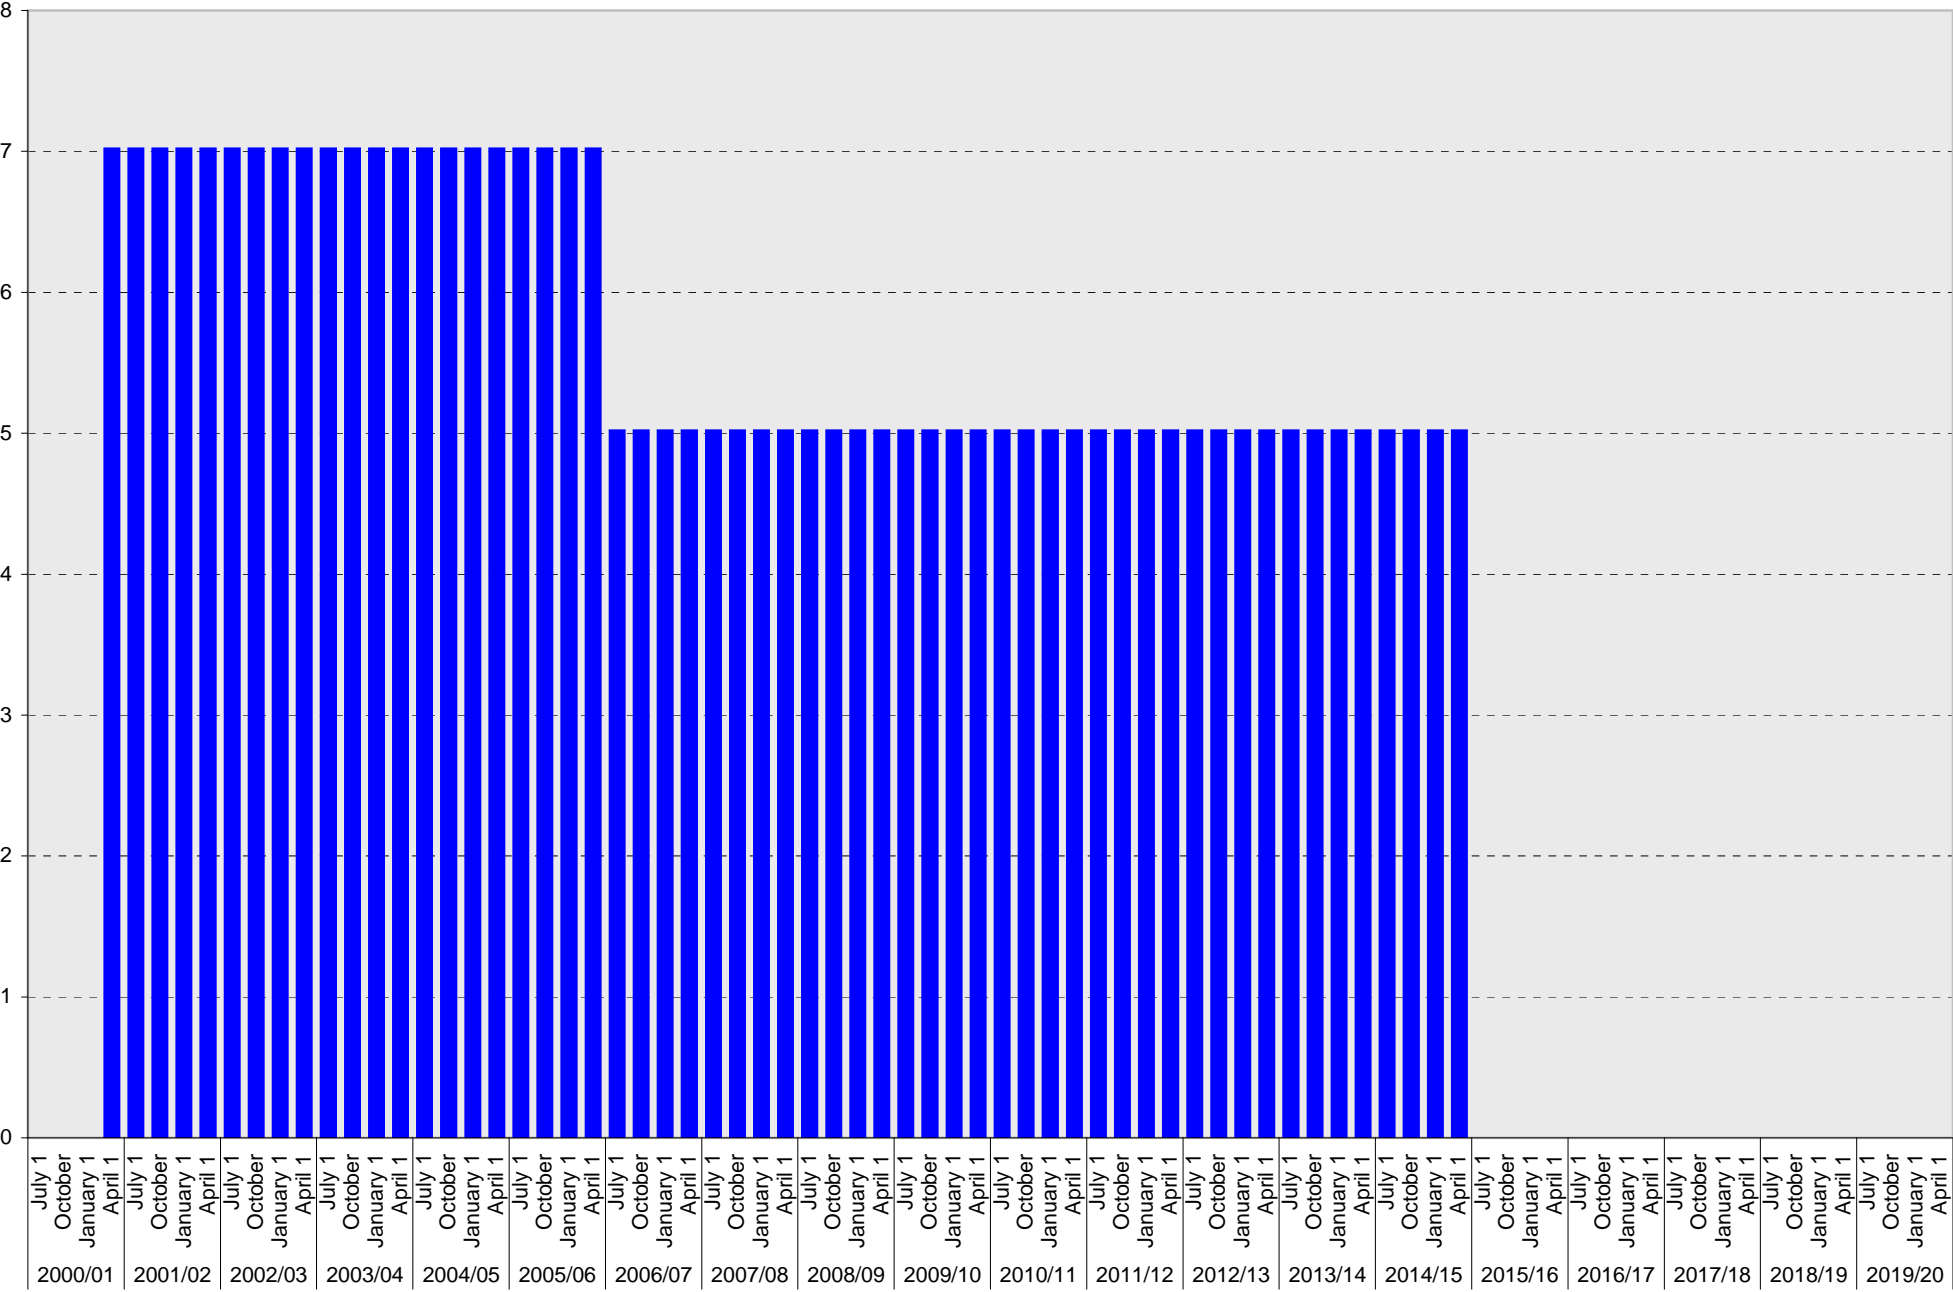

University of California, San Diego Parking Space Inventory
Lot P375: Accessible Parking Spaces

■ Accessible