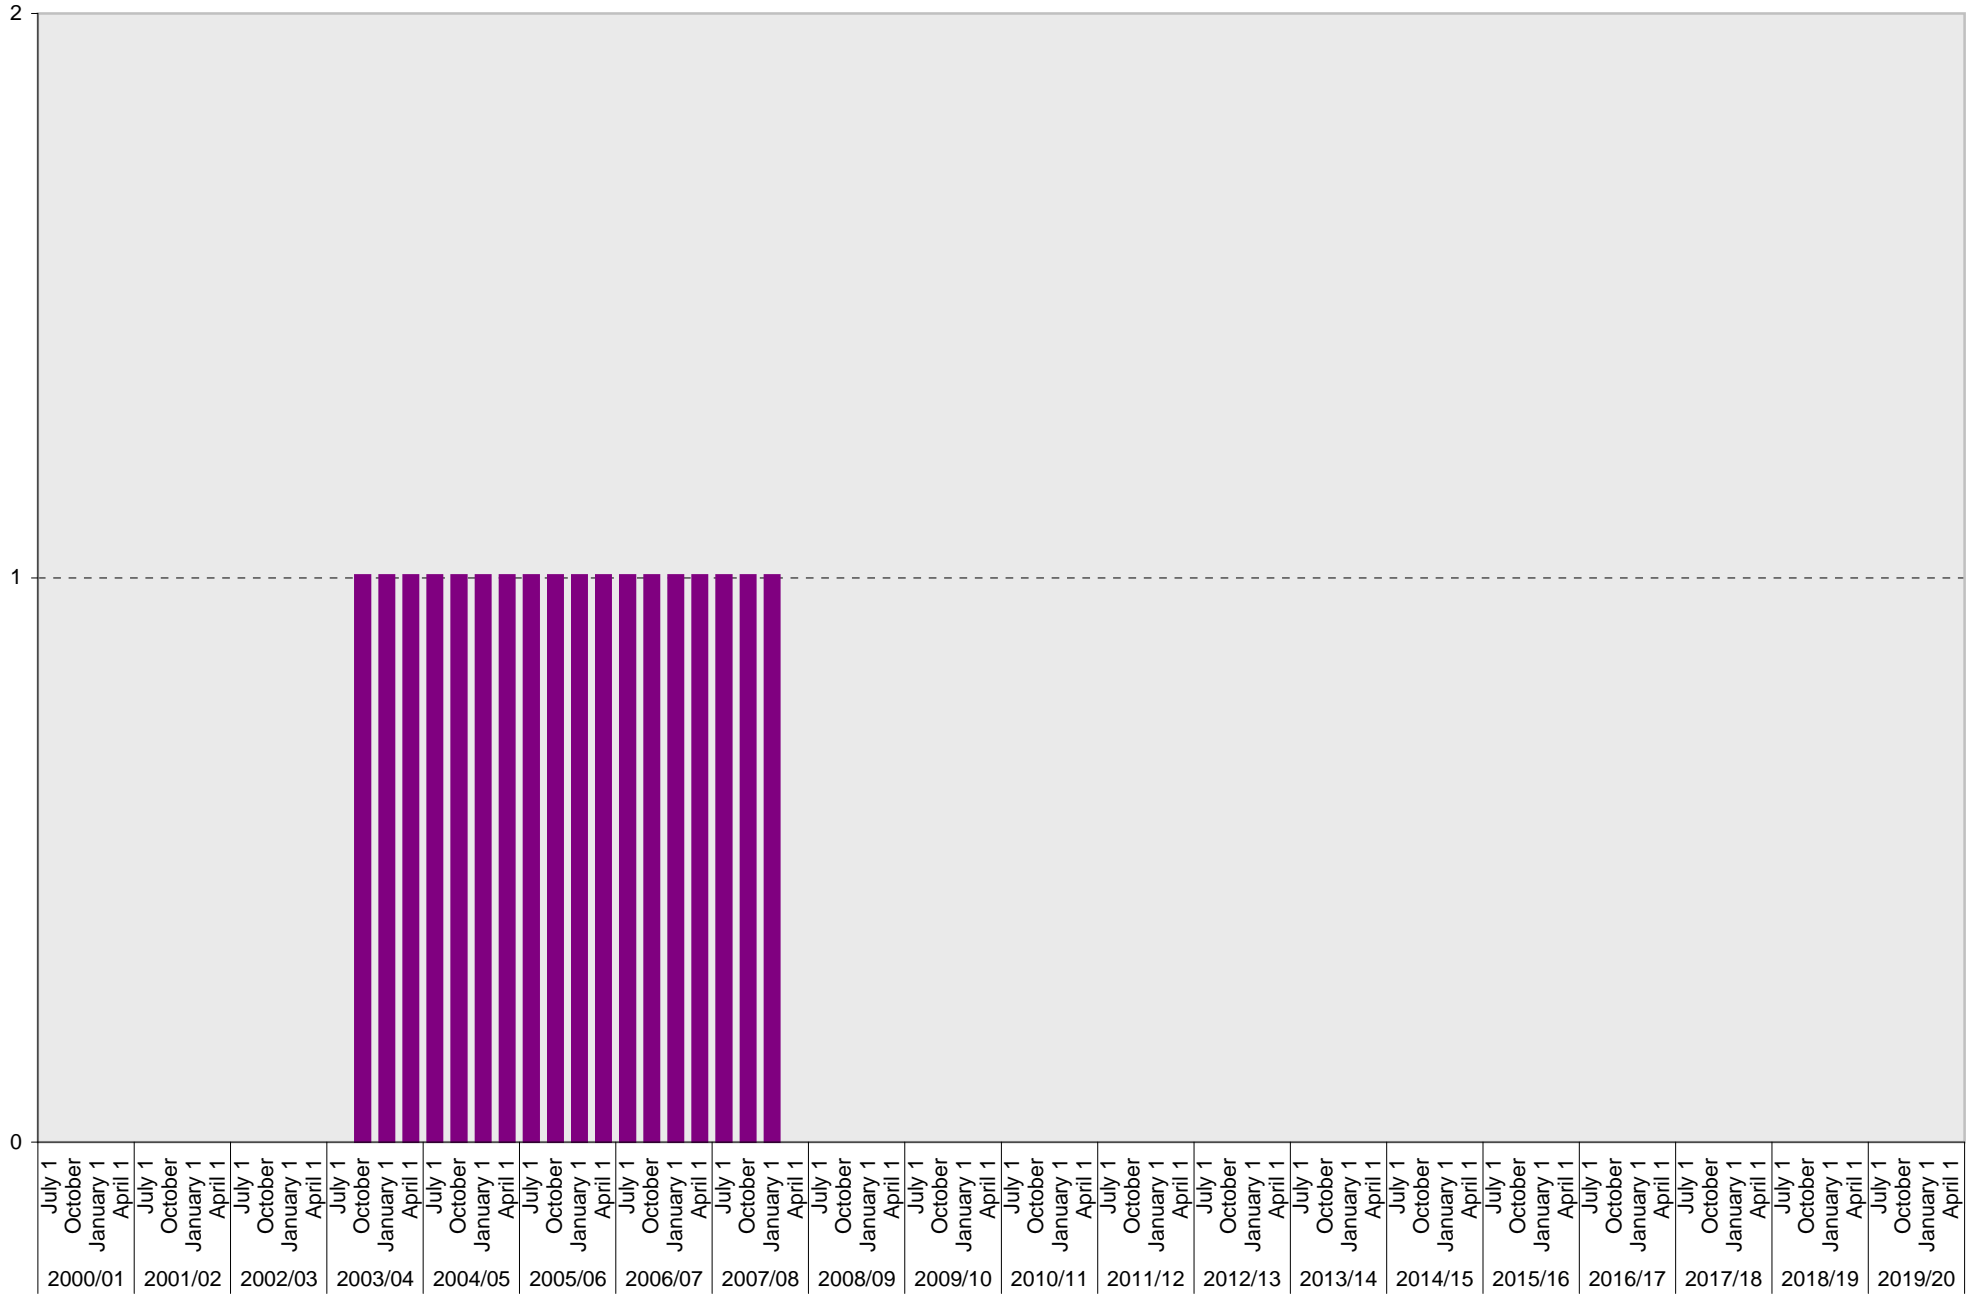

## Lot P375: Allocated: Flexcar Parking Spaces

■ Allocated

University of California, San Diego Parking Space Inventory  
Lot P375: Allocated: Pangea Office Visitor Parking Spaces

■ Allocated

University of California, San Diego Parking Space Inventory  
Lot P375: Allocated: Pangea Special Events Office Visitor Parking Spaces