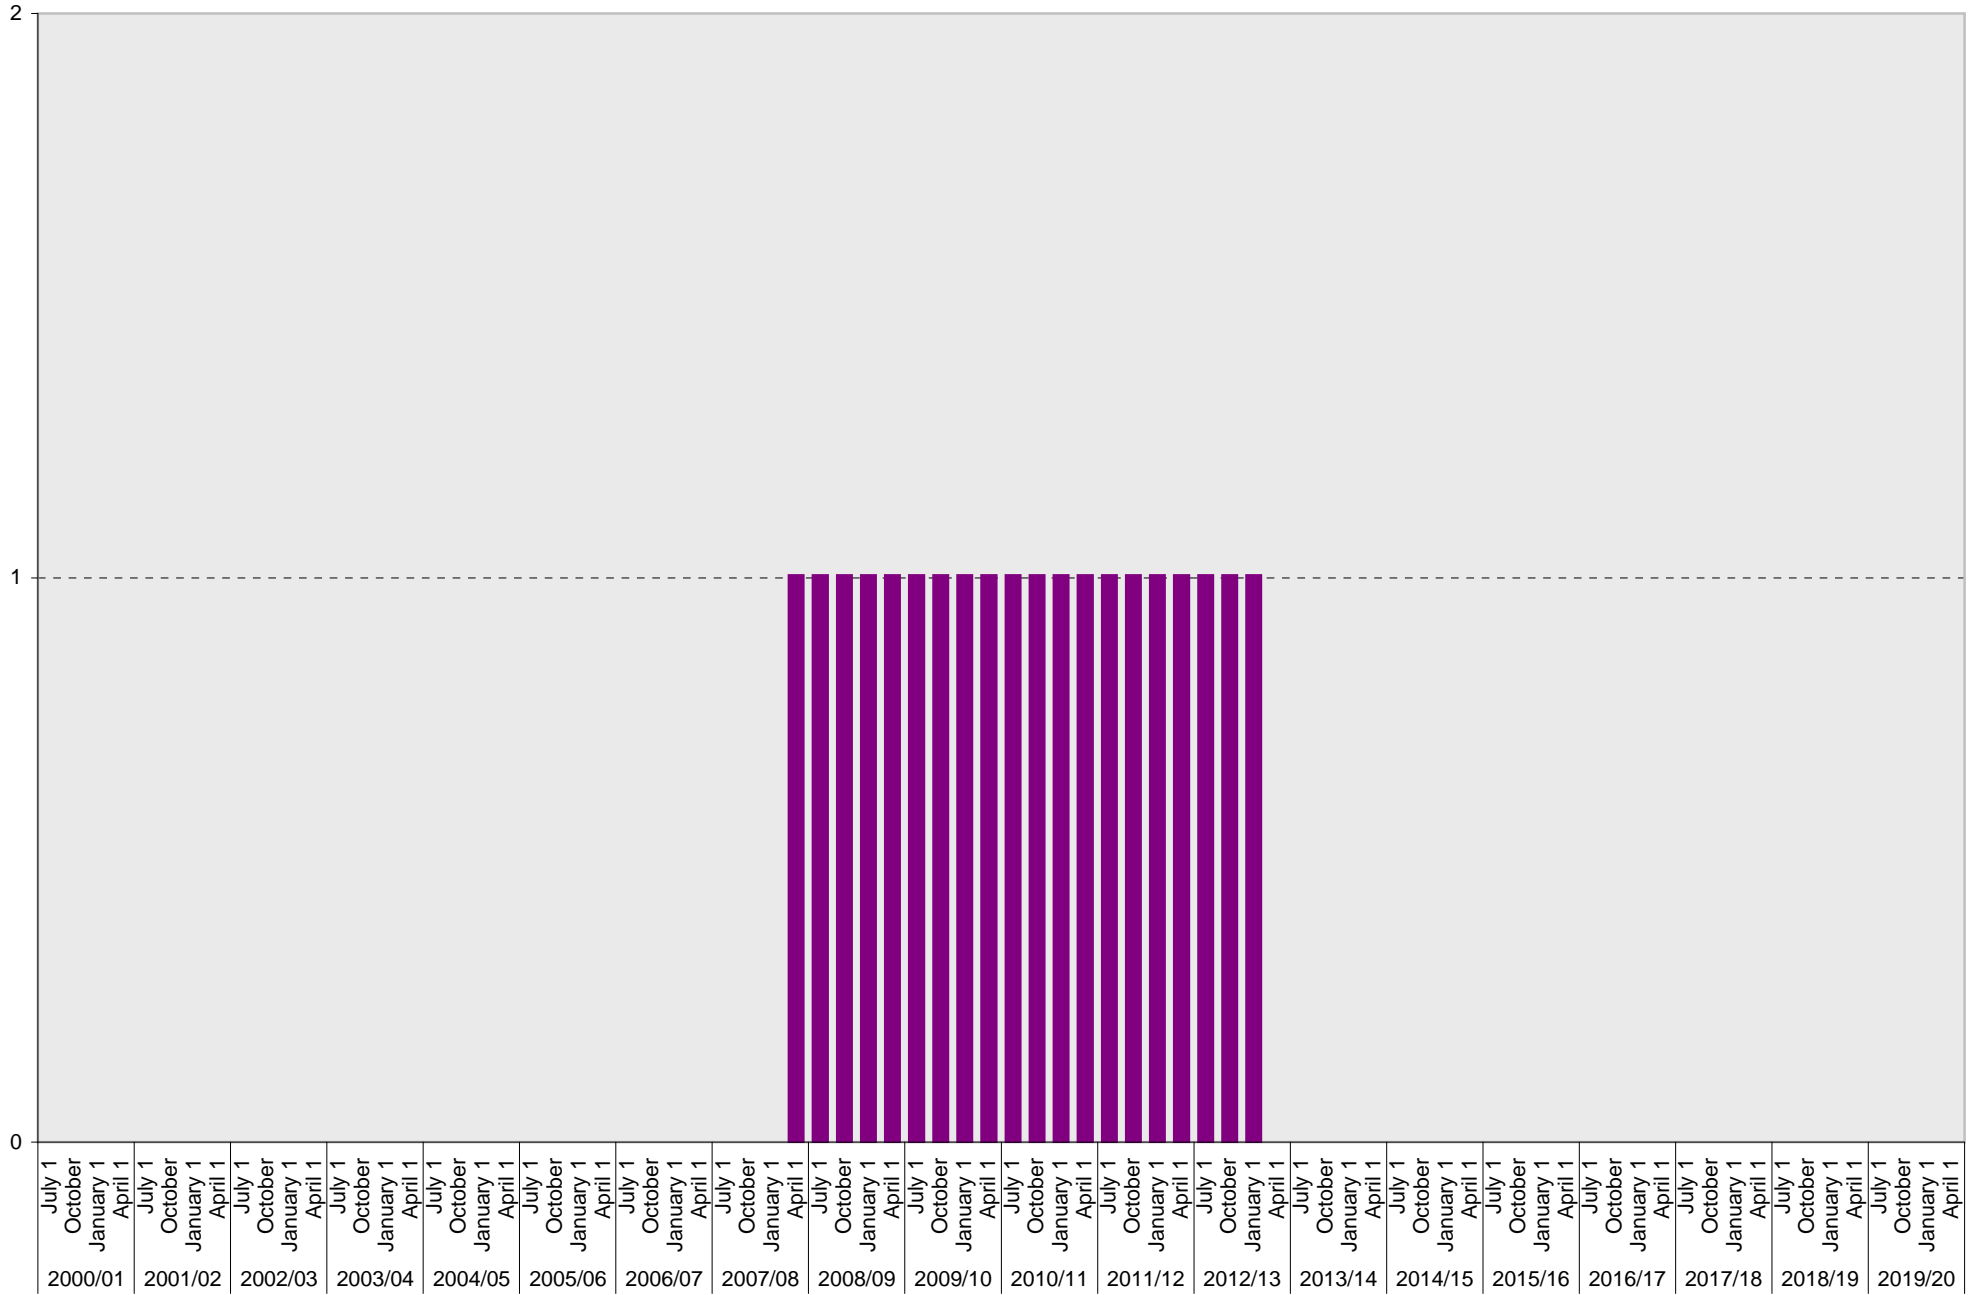

University of California, San Diego Parking Space Inventory
Lot P375: Allocated: Pangea Office Visitor Parking Spaces

■ Allocated