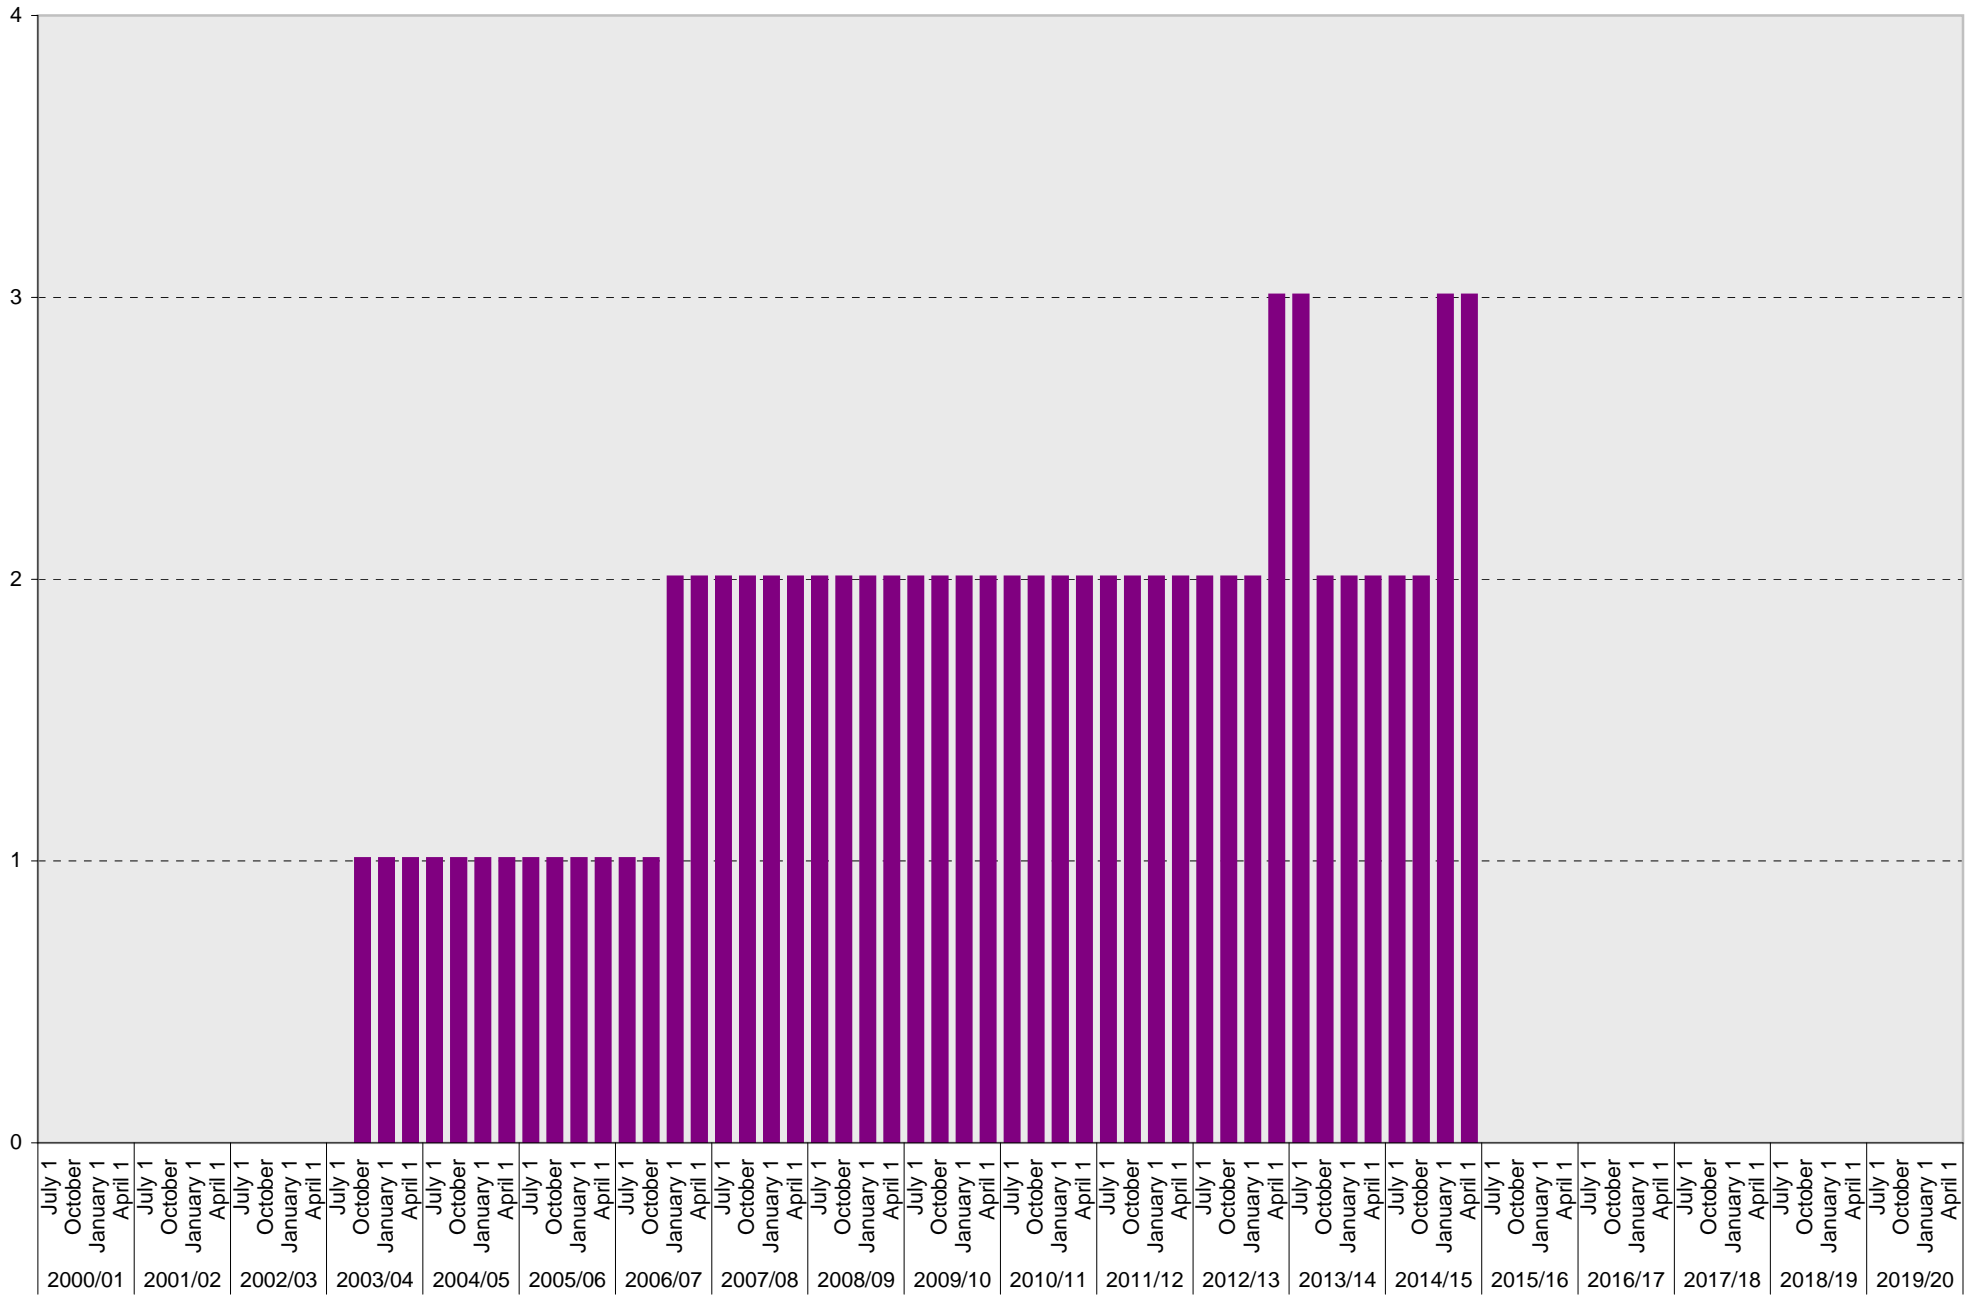

University of California, San Diego Parking Space Inventory

Lot P375: Allocated: Total Parking Spaces

■ Allocated: Total