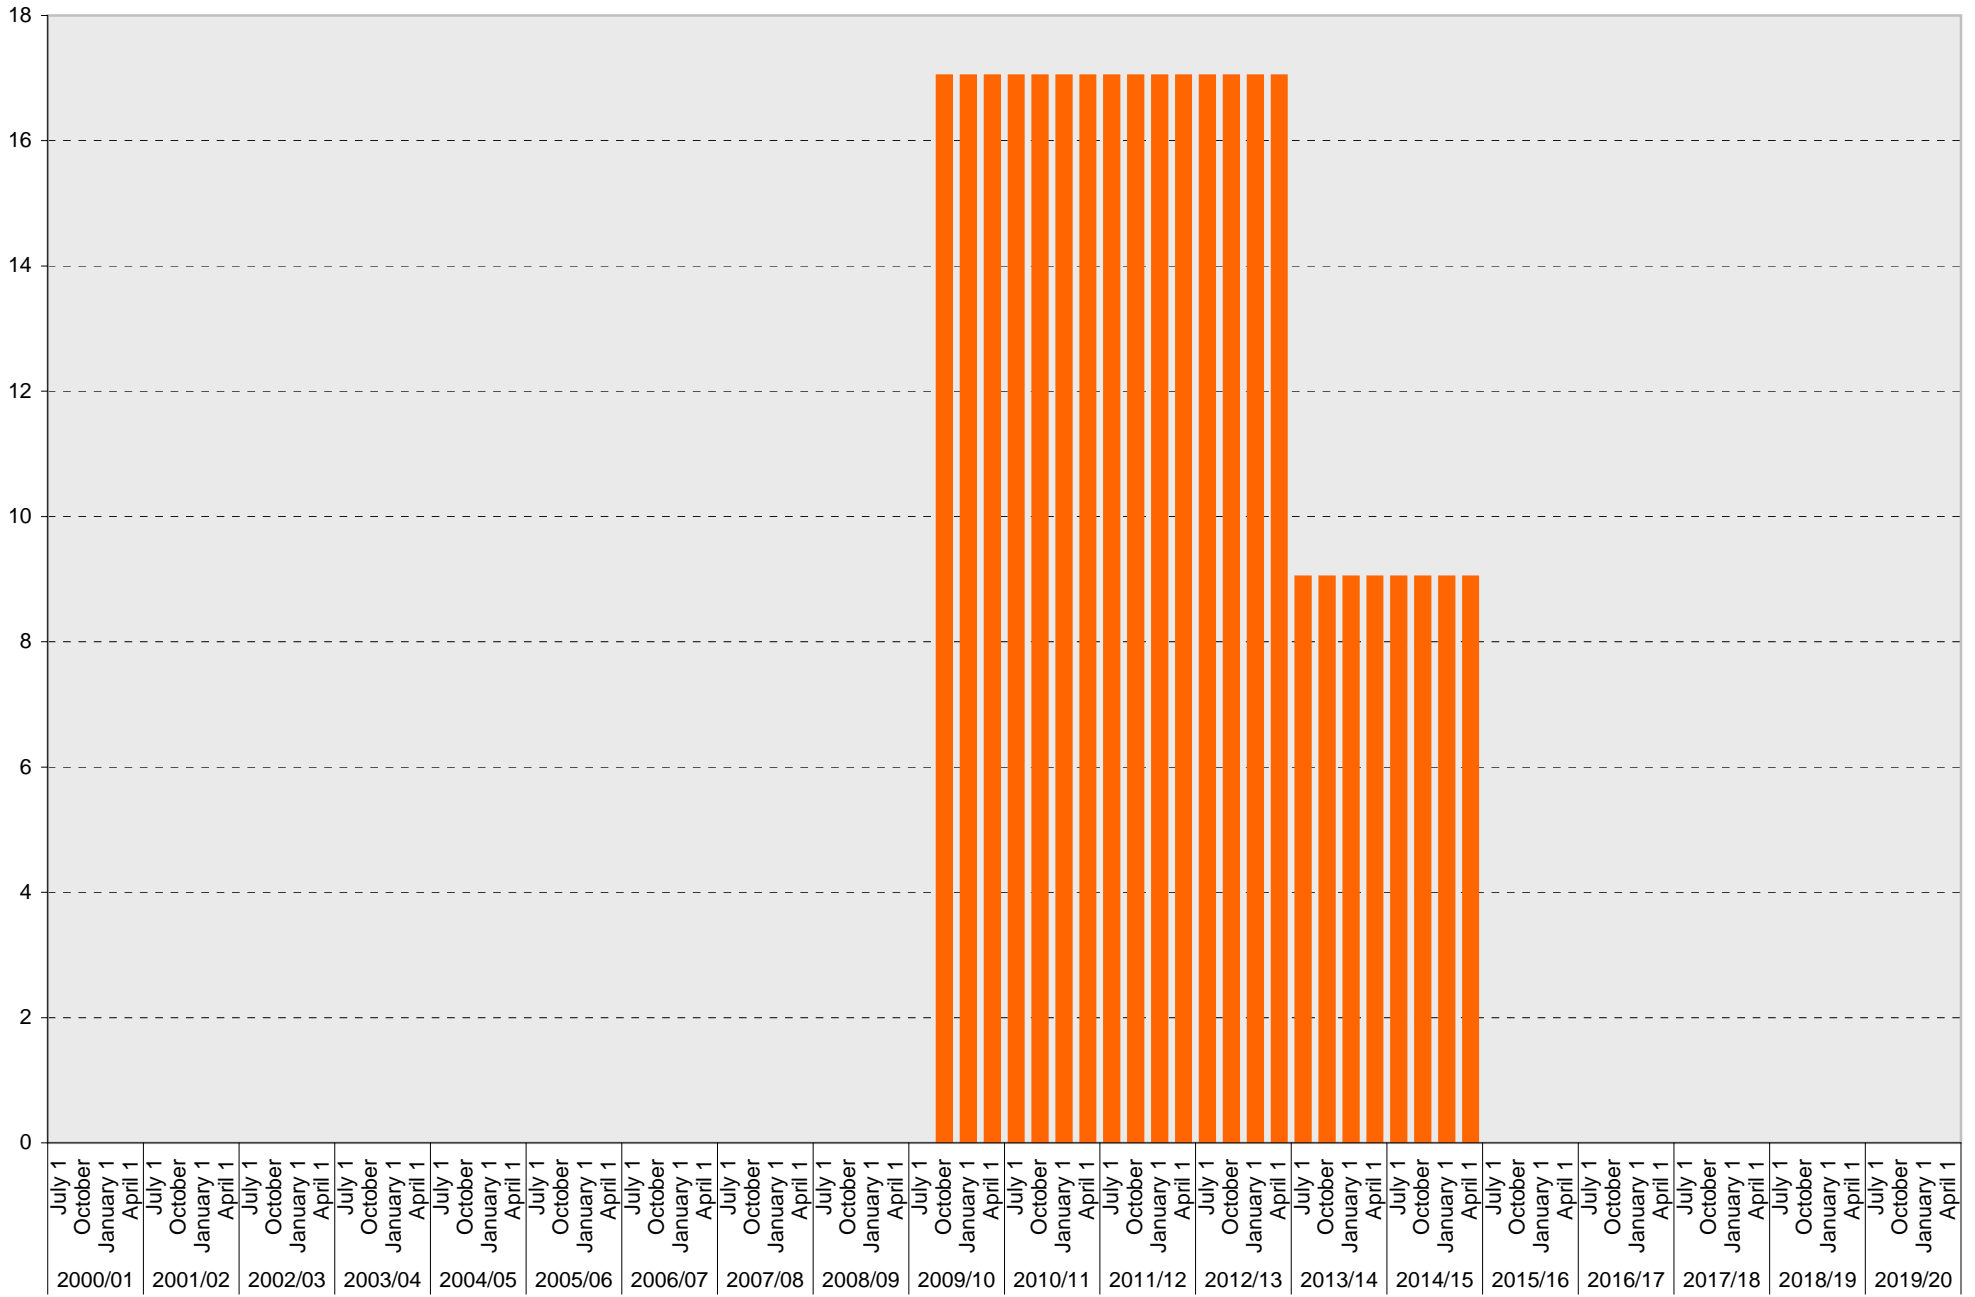

University of California, San Diego Parking Space Inventory

Lot P375: Visitor: Pay and Display Parking Spaces

■ Visitor: Pay and Display