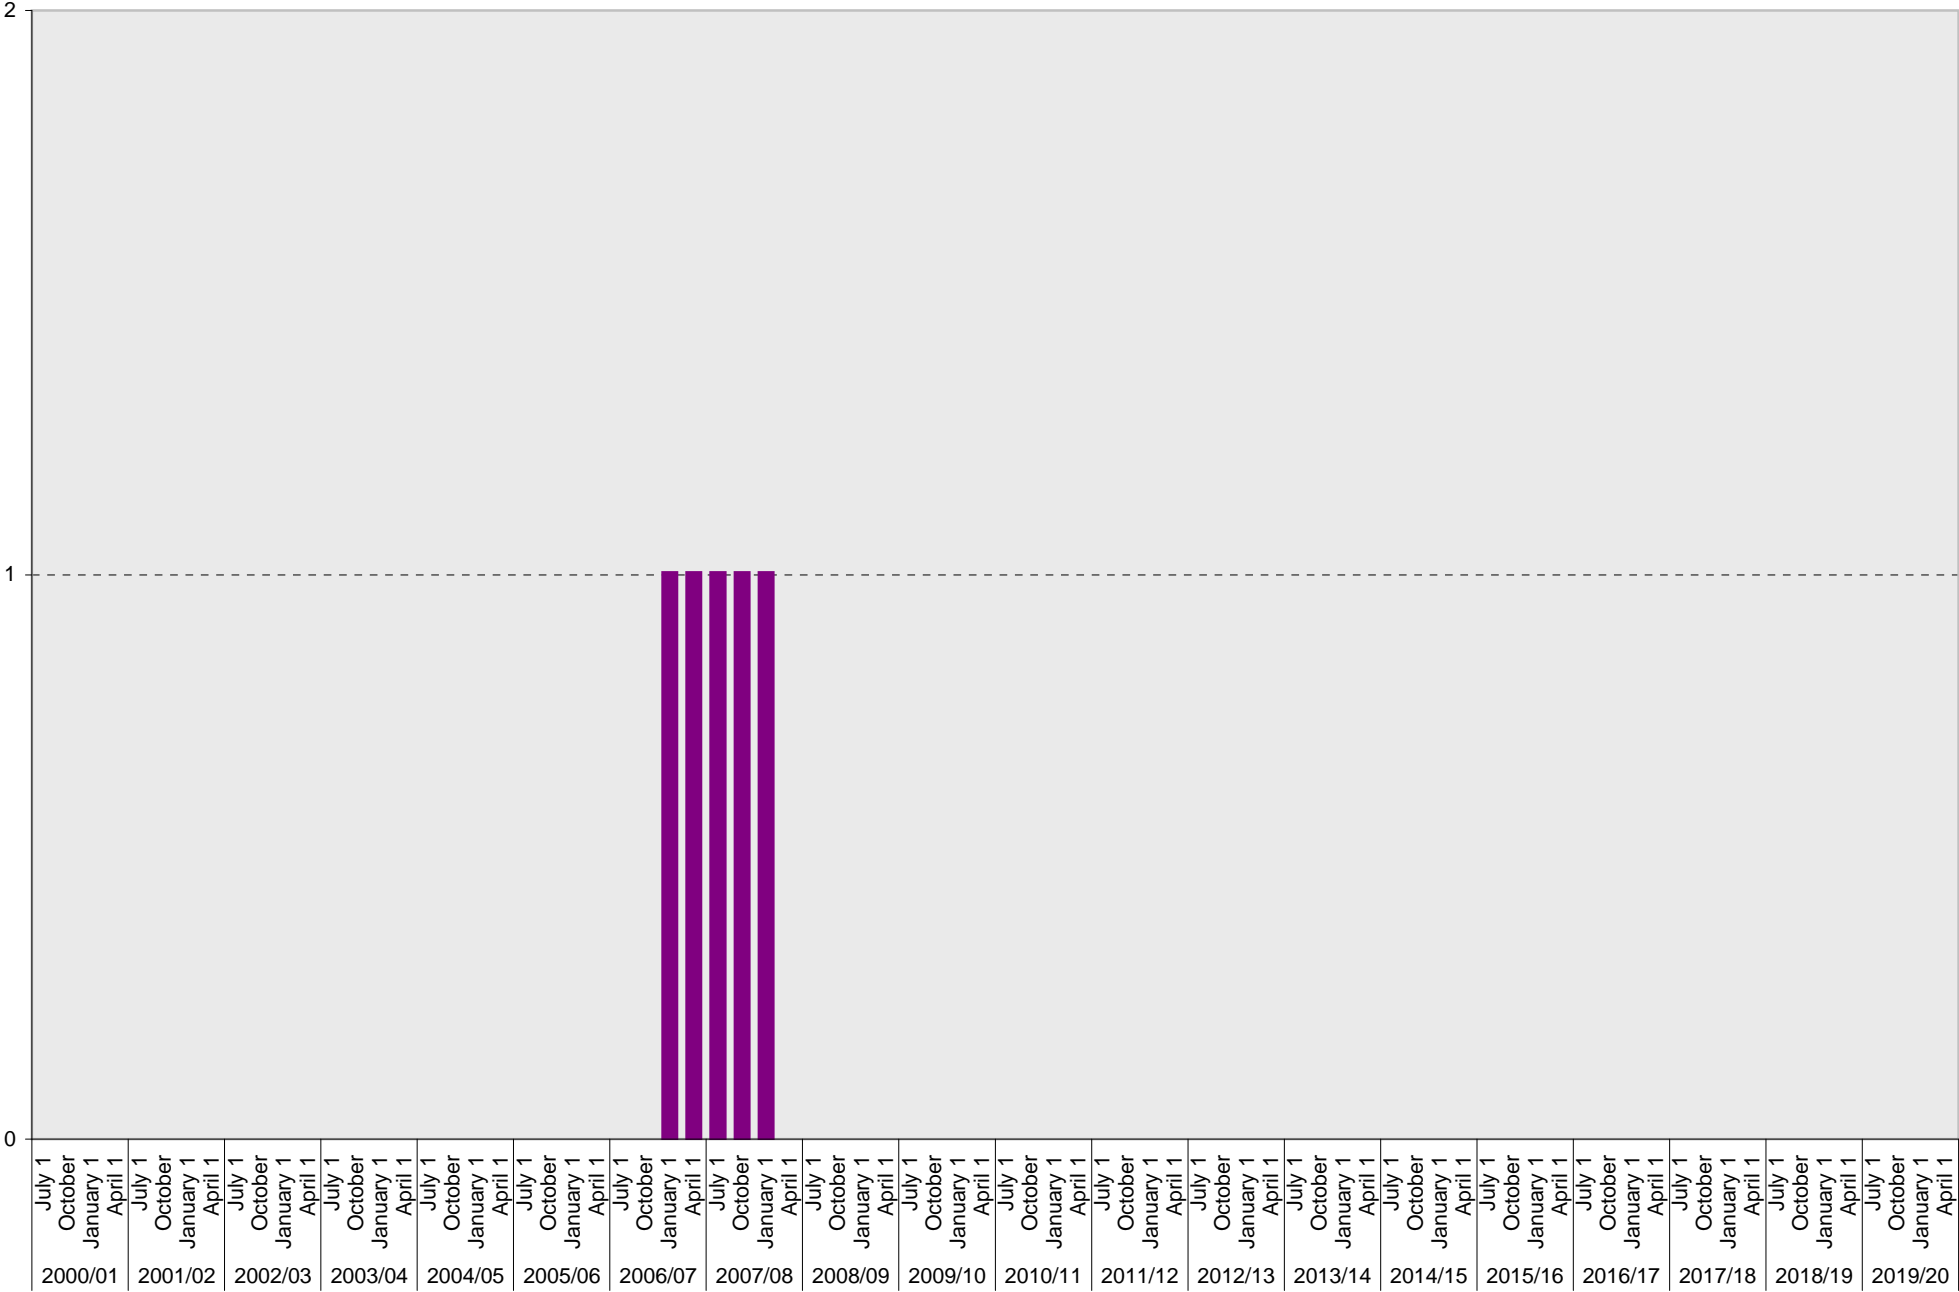

University of California, San Diego Parking Space Inventory

Lot P375: Allocated: Flexcar Parking Spaces

■ Allocated