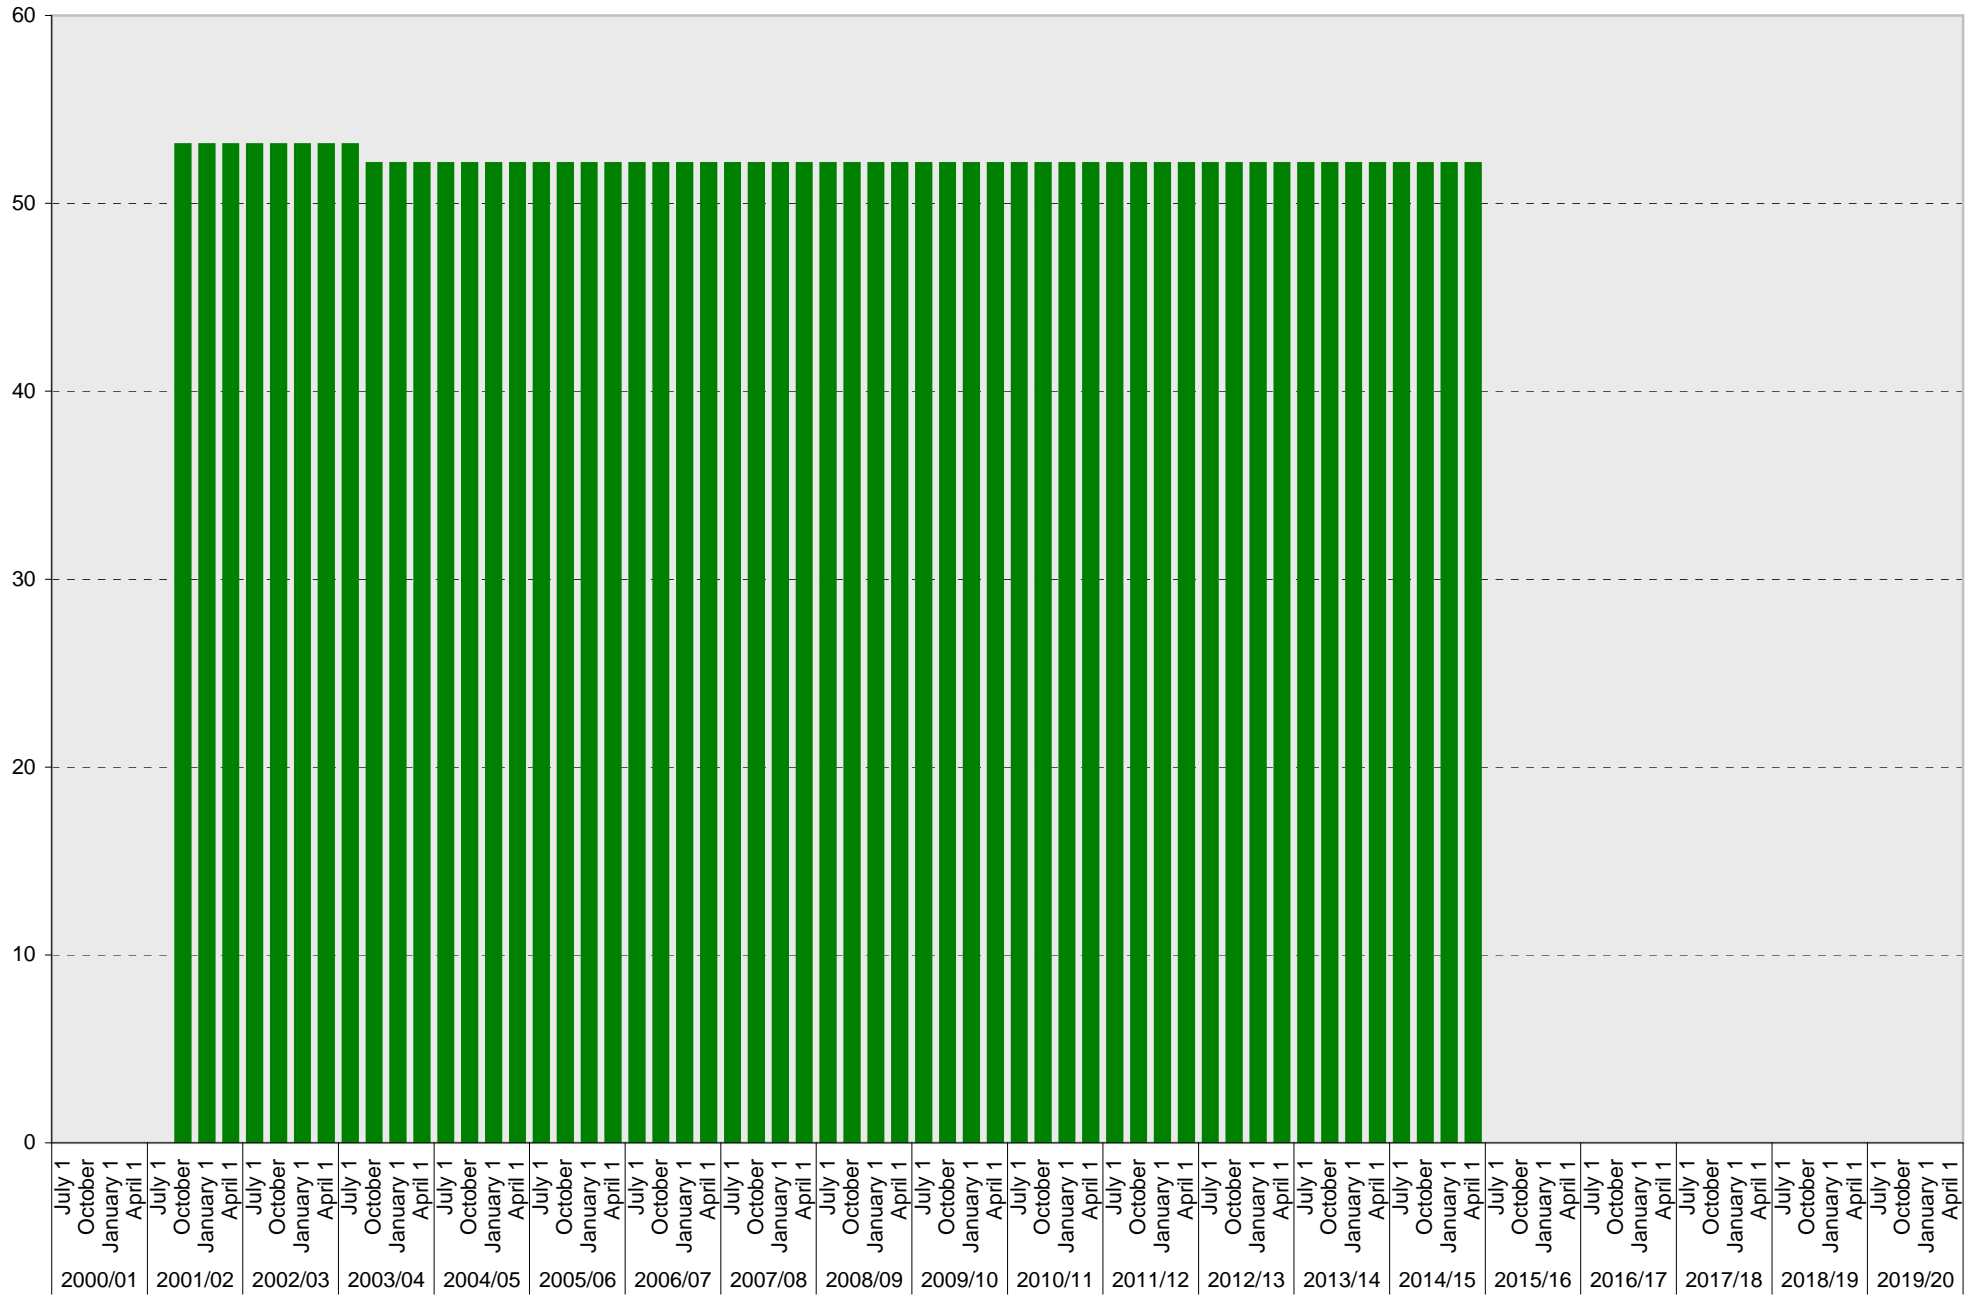

University of California, San Diego Parking Space Inventory

Lot P375: B Parking Spaces

■ B