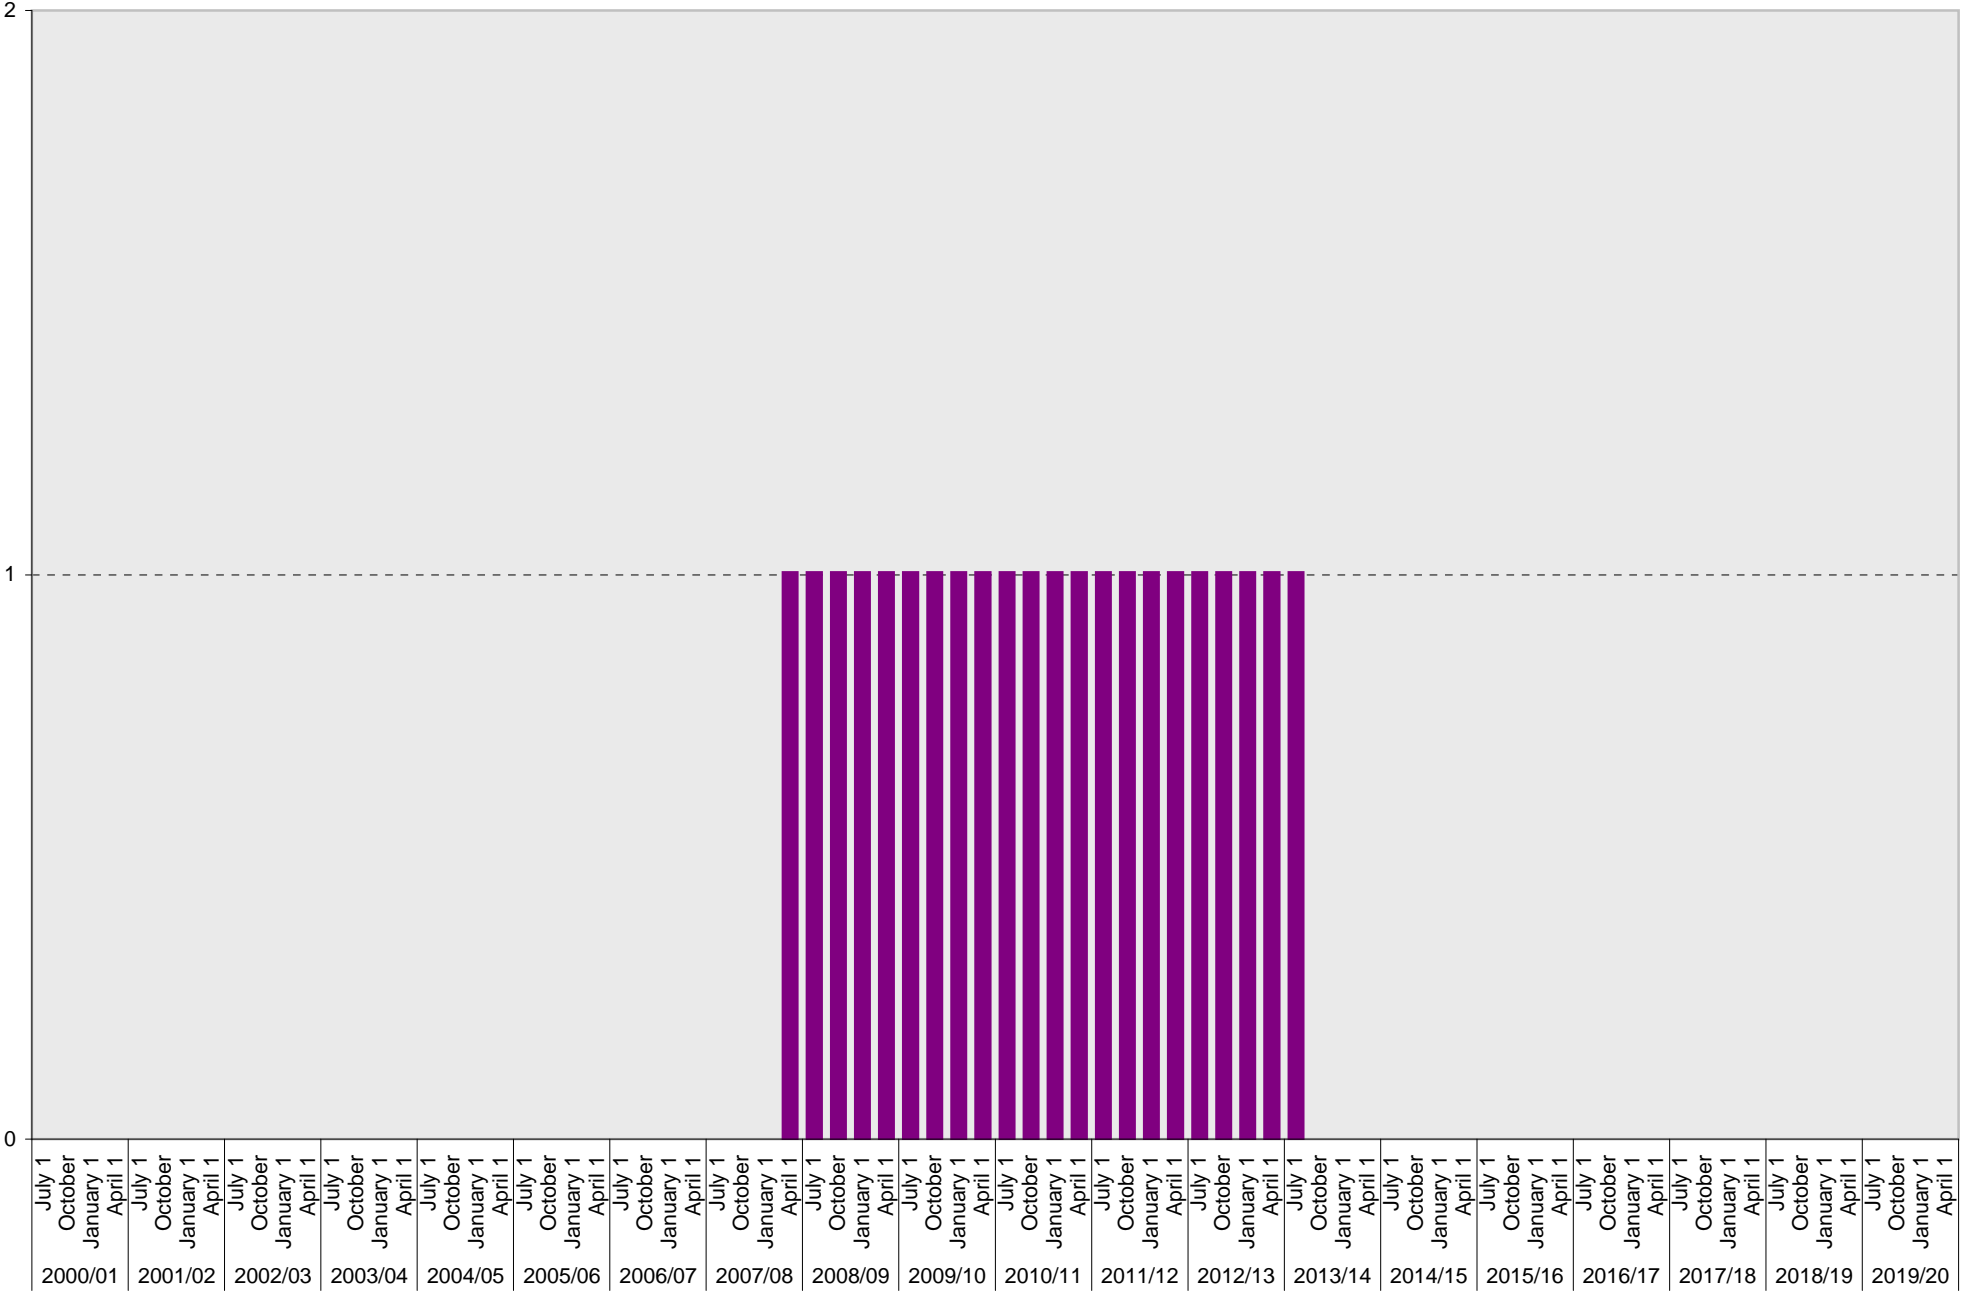

University of California, San Diego Parking Space Inventory
Lot P375: Allocated: Zipcar Parking Spaces

Allocated