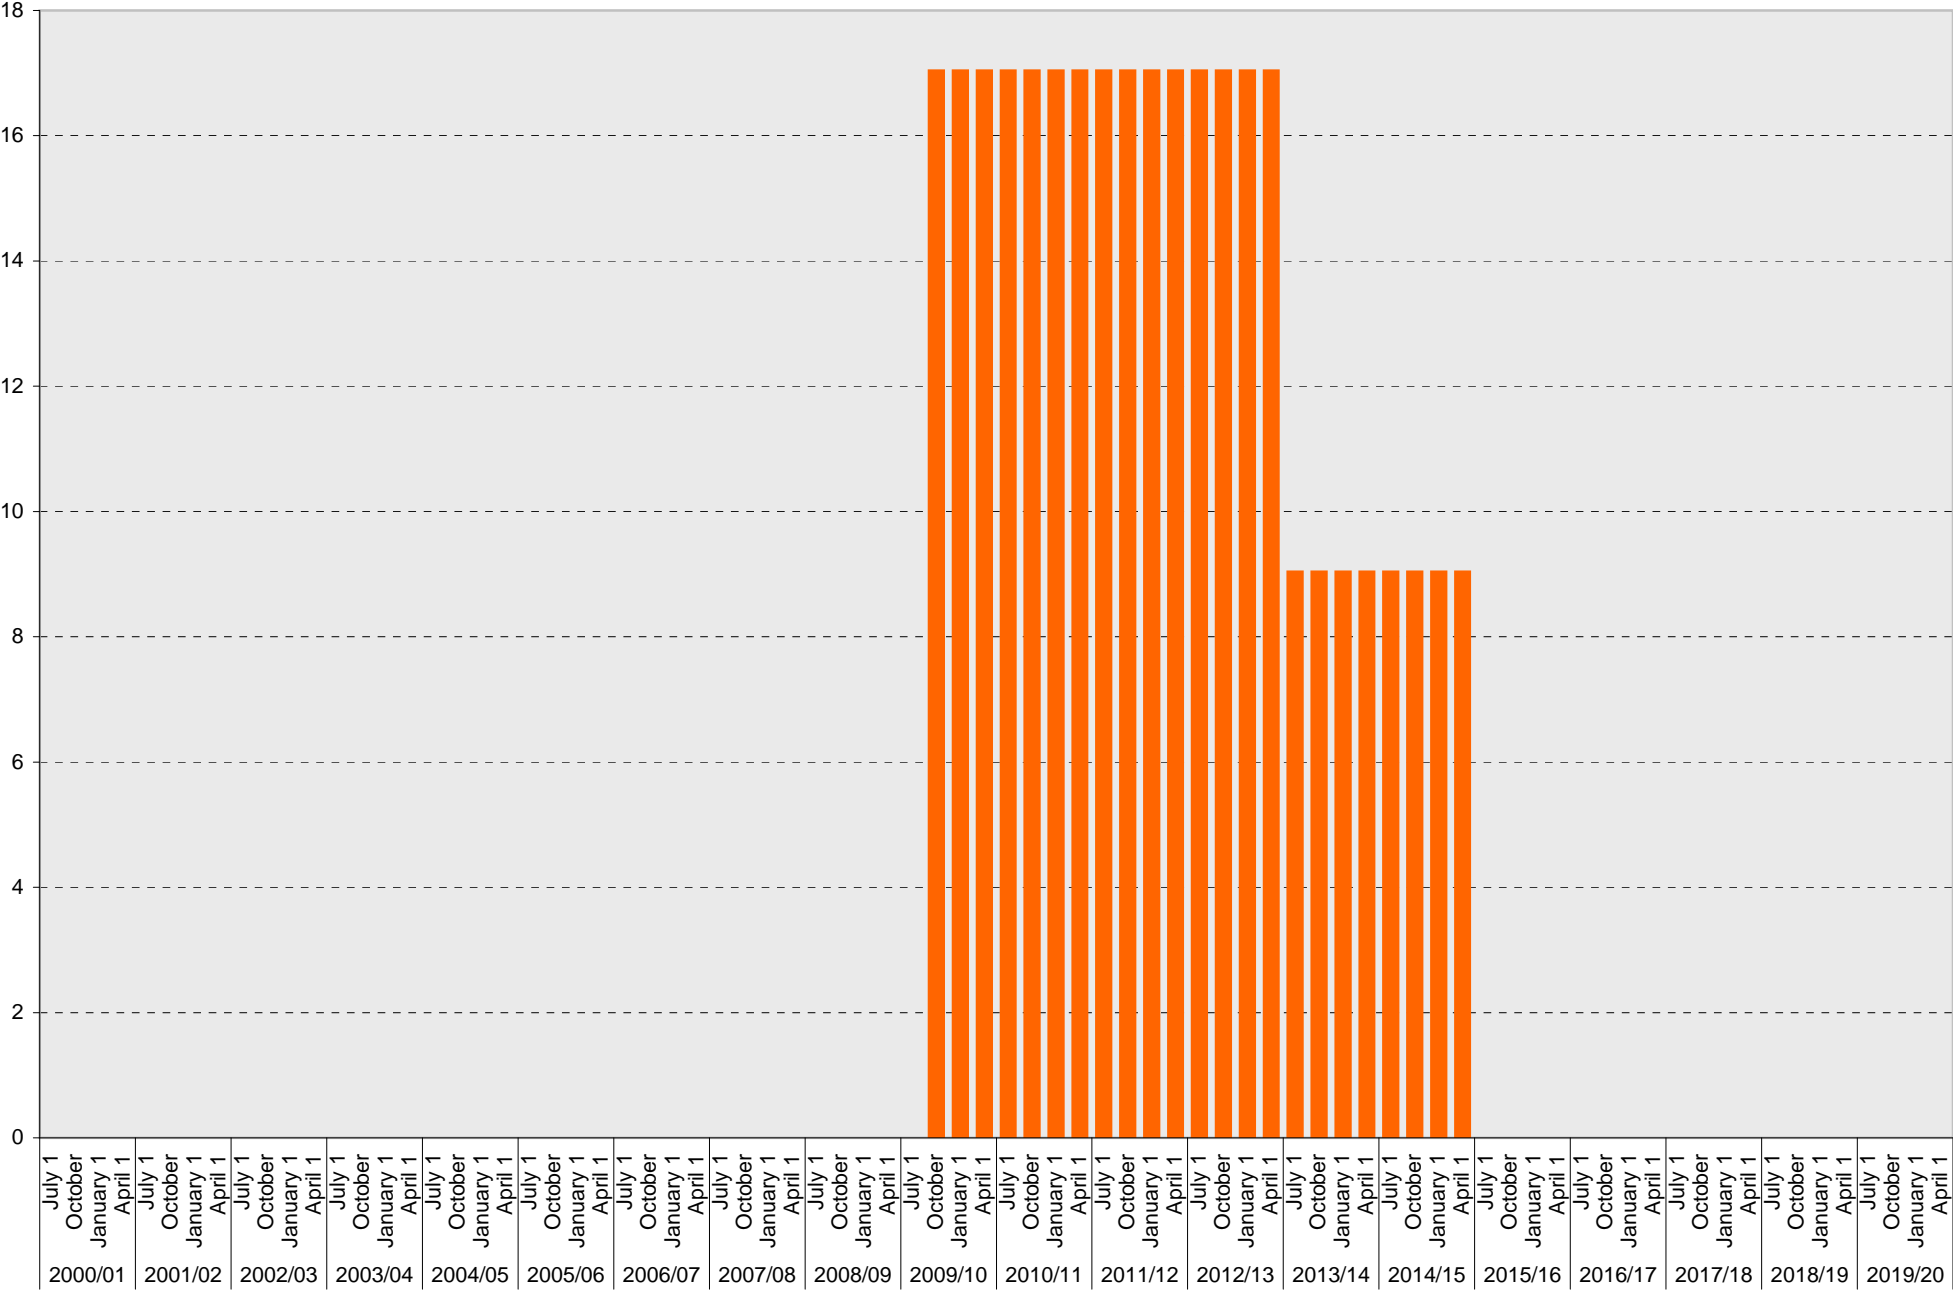

University of California, San Diego Parking Space Inventory

Lot P375: Visitor: Total Parking Spaces

■ Visitor: Total