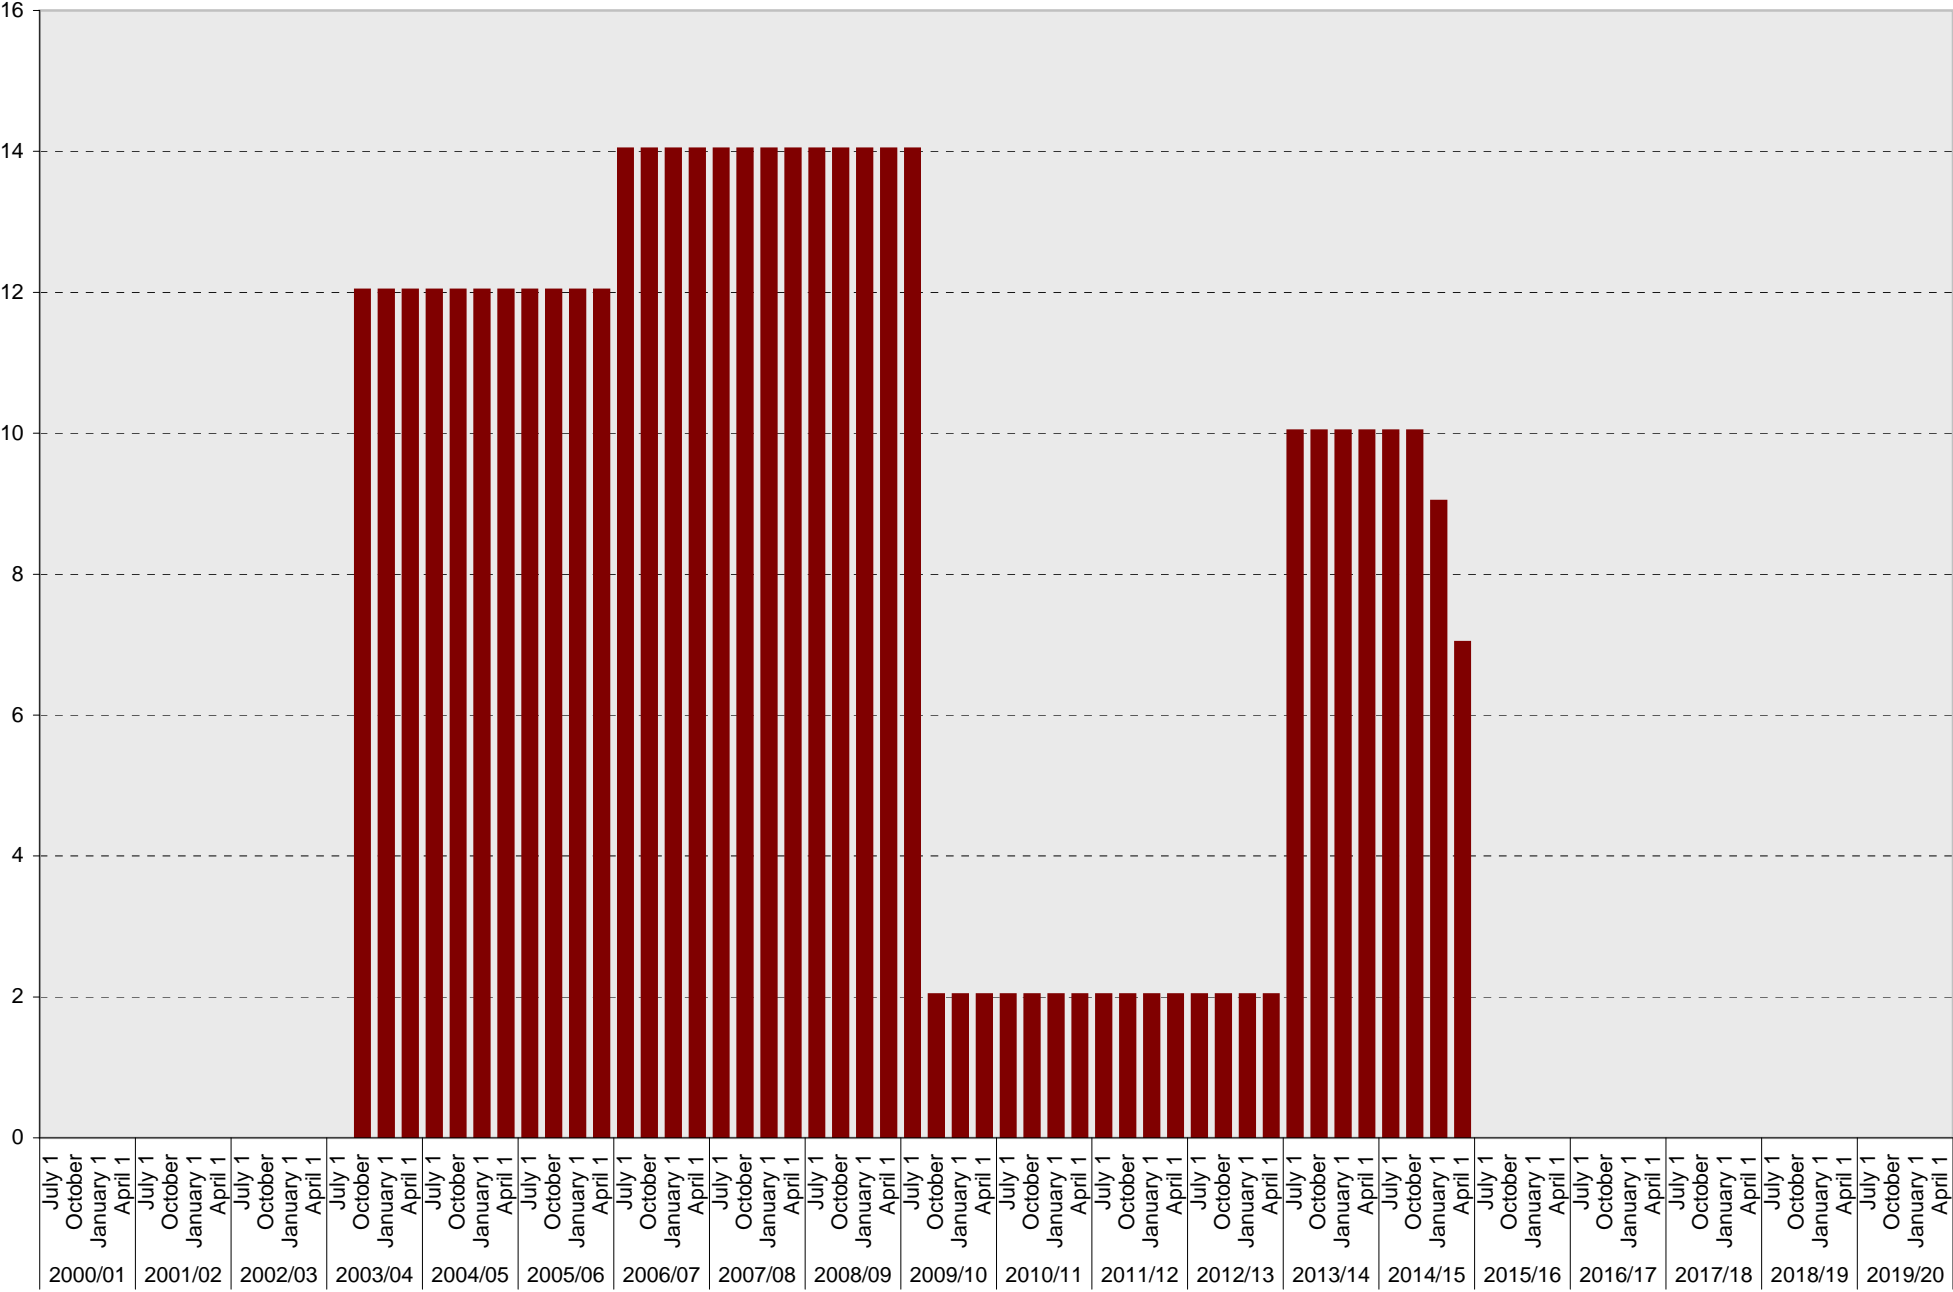

University of California, San Diego Parking Space Inventory

Lot P375: UC Vehicle Parking Spaces

■ UC Vehicle