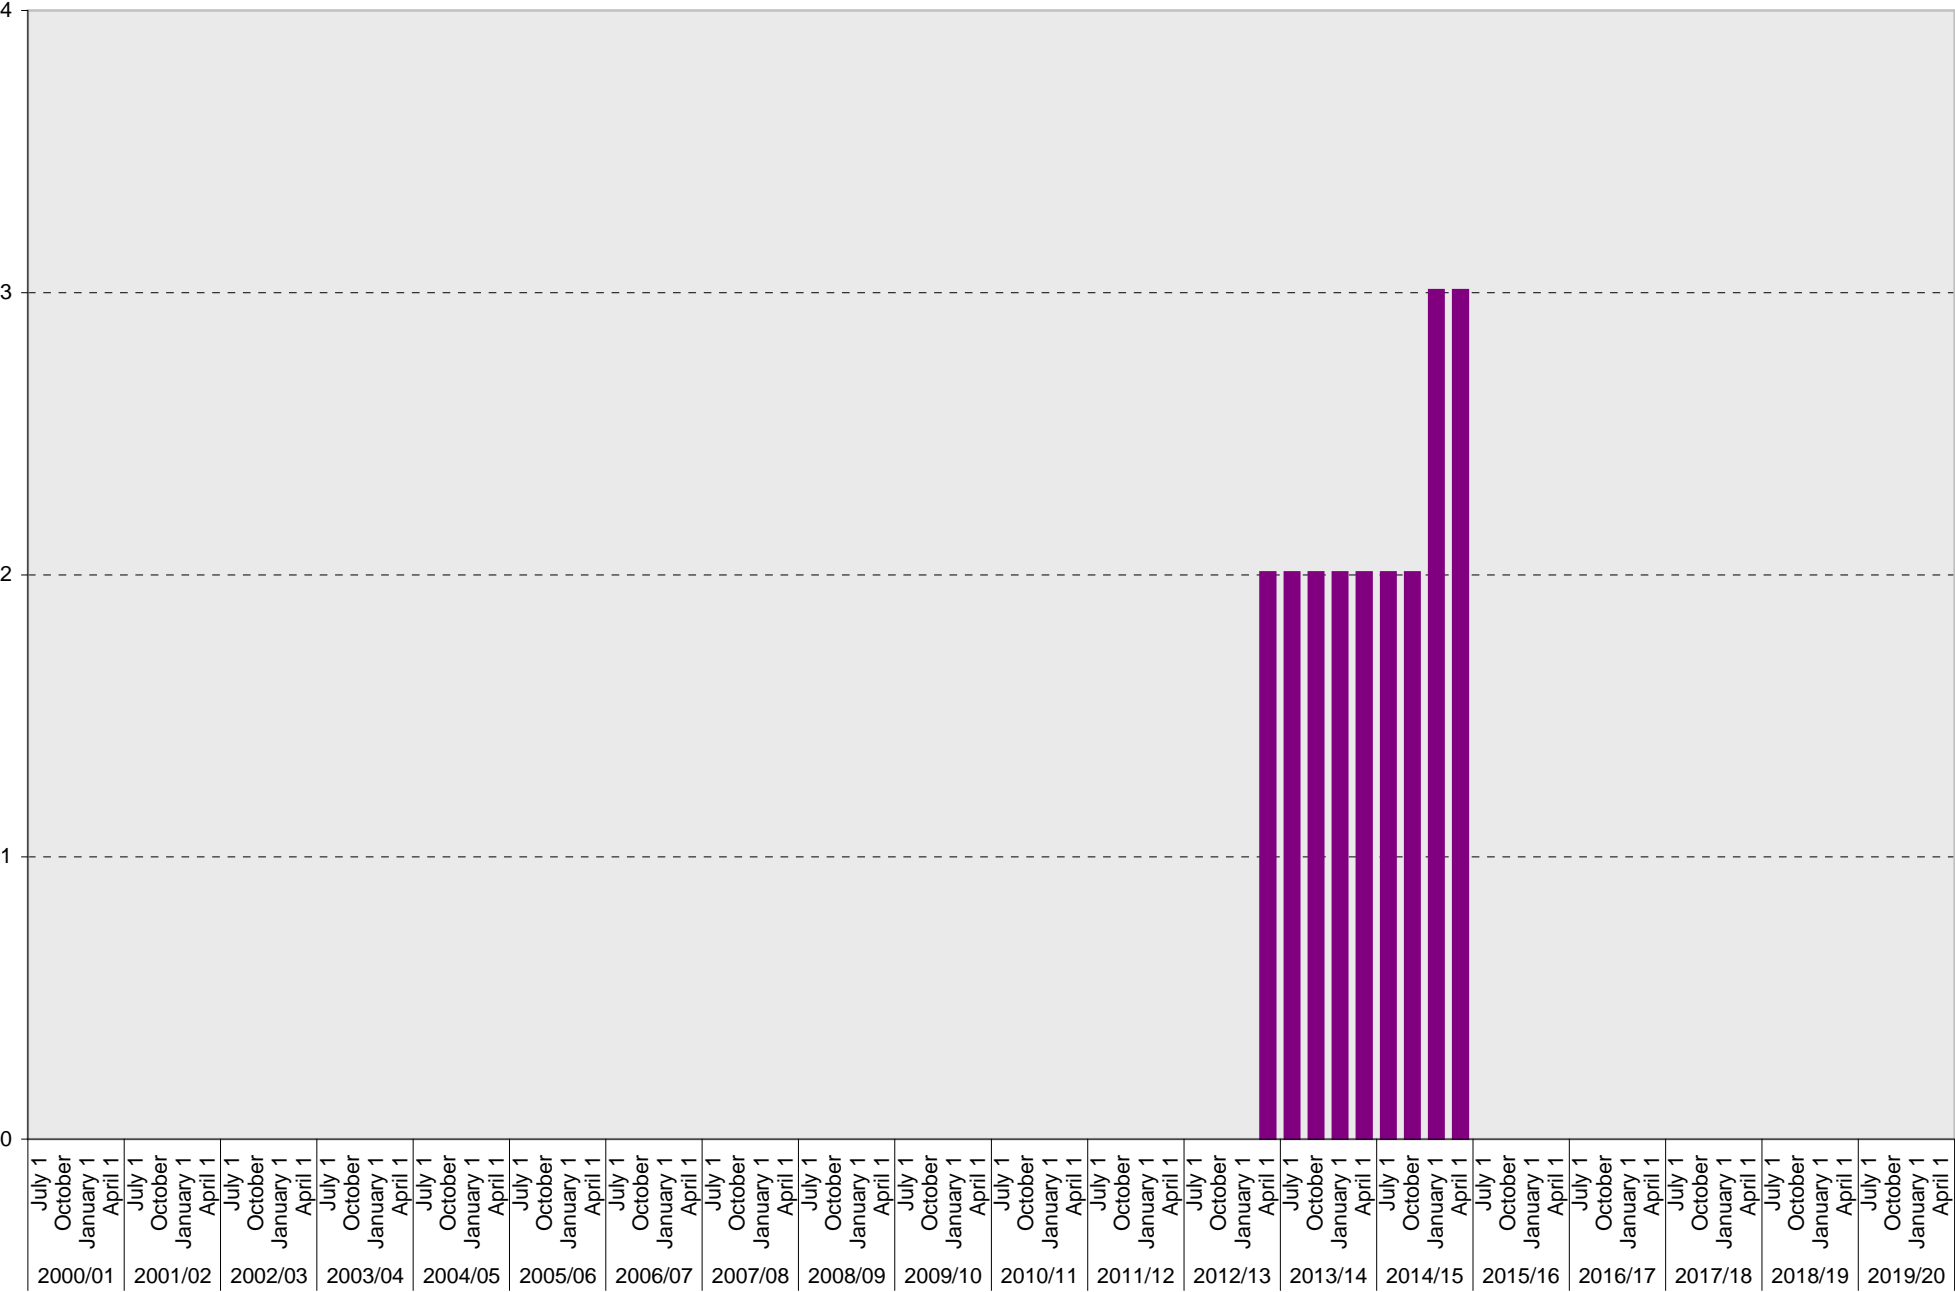

University of California, San Diego Parking Space Inventory
Lot P375: Allocated: Electric Vehicle Parking Spaces

Allocated