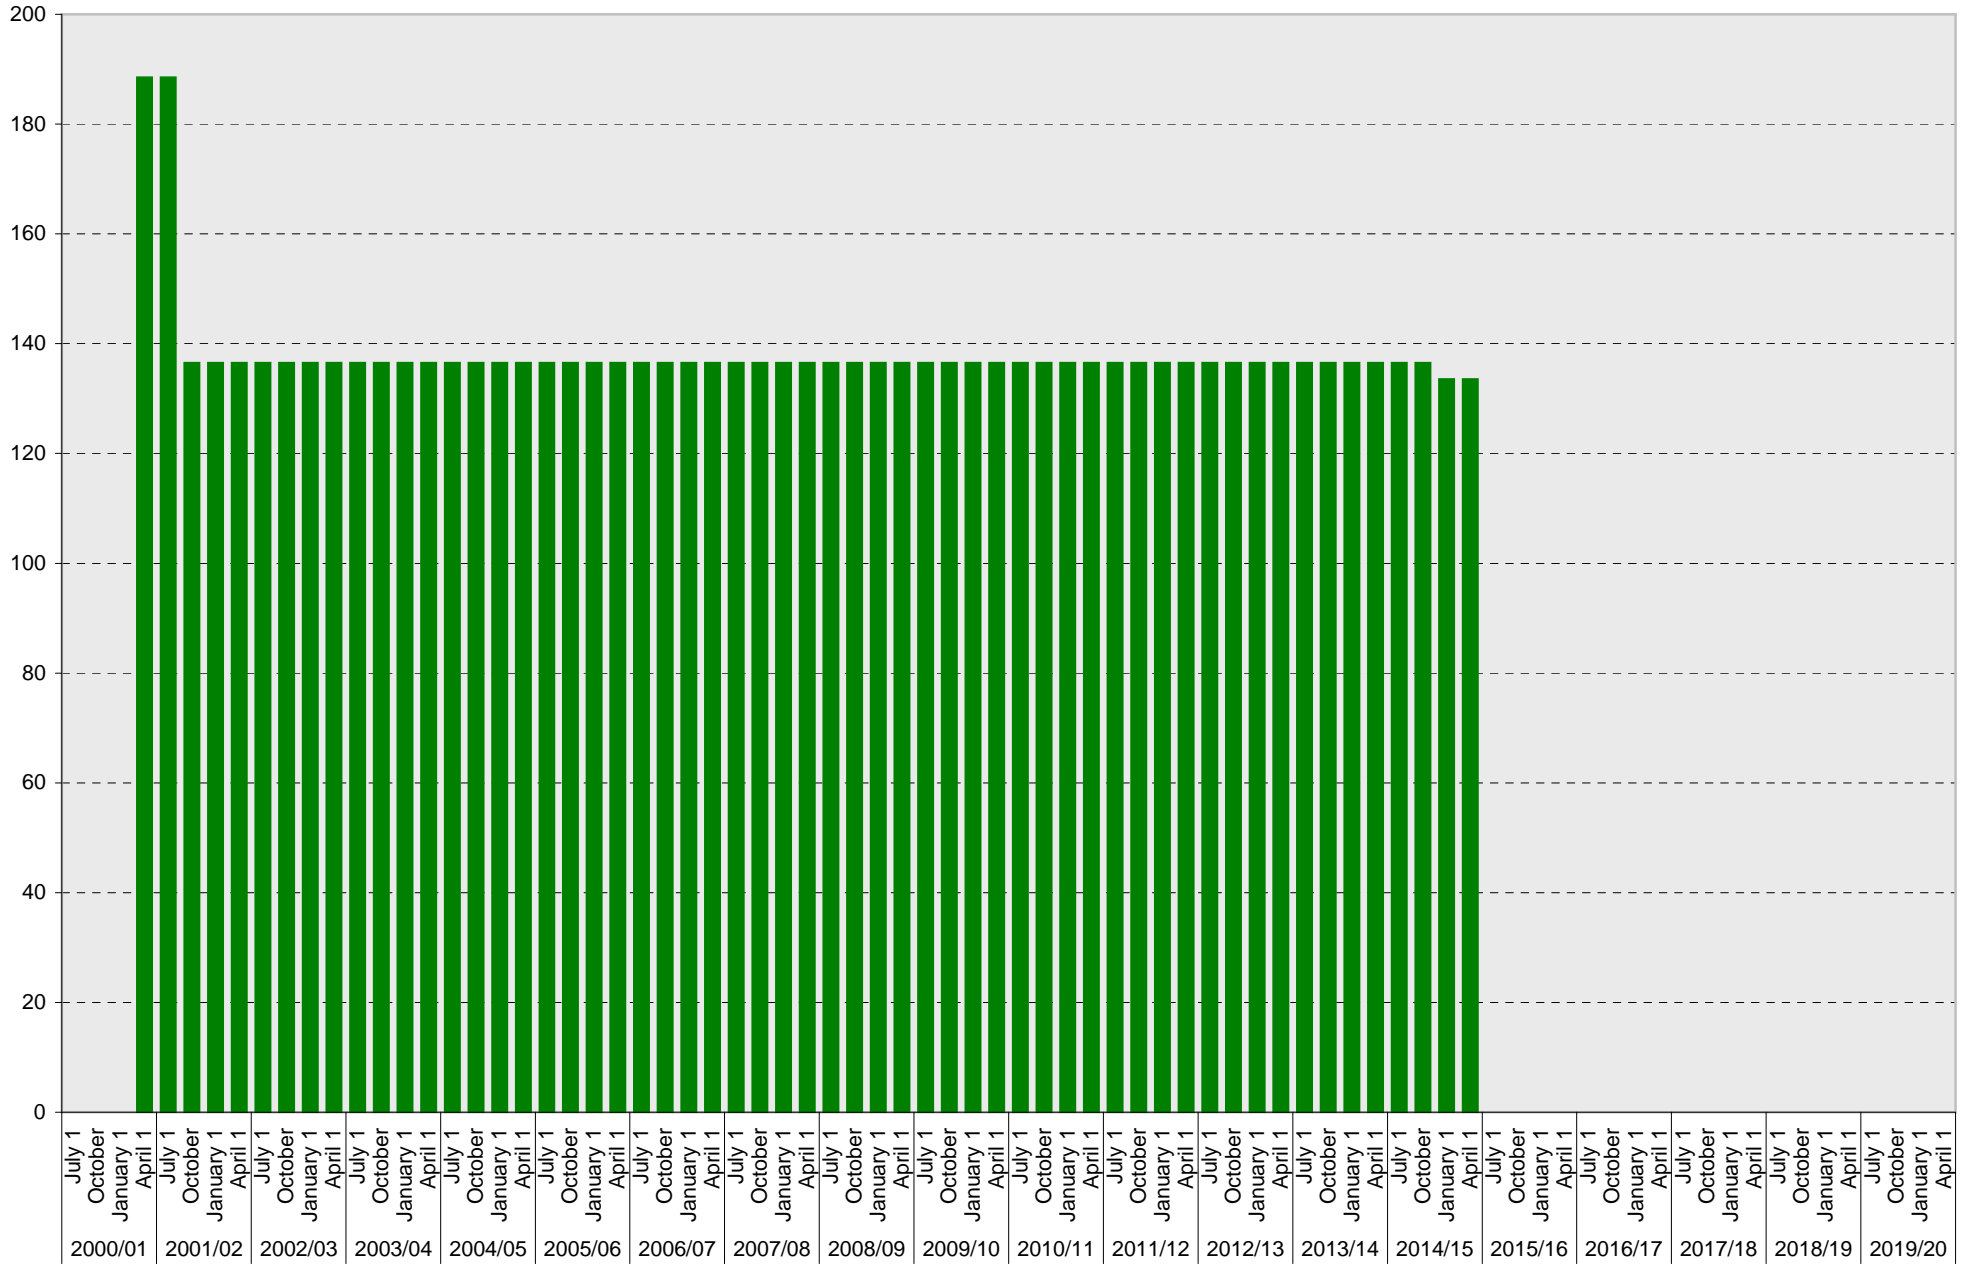

# University of California, San Diego Parking Space Inventory

## Lot P374: B Parking Spaces

■ B