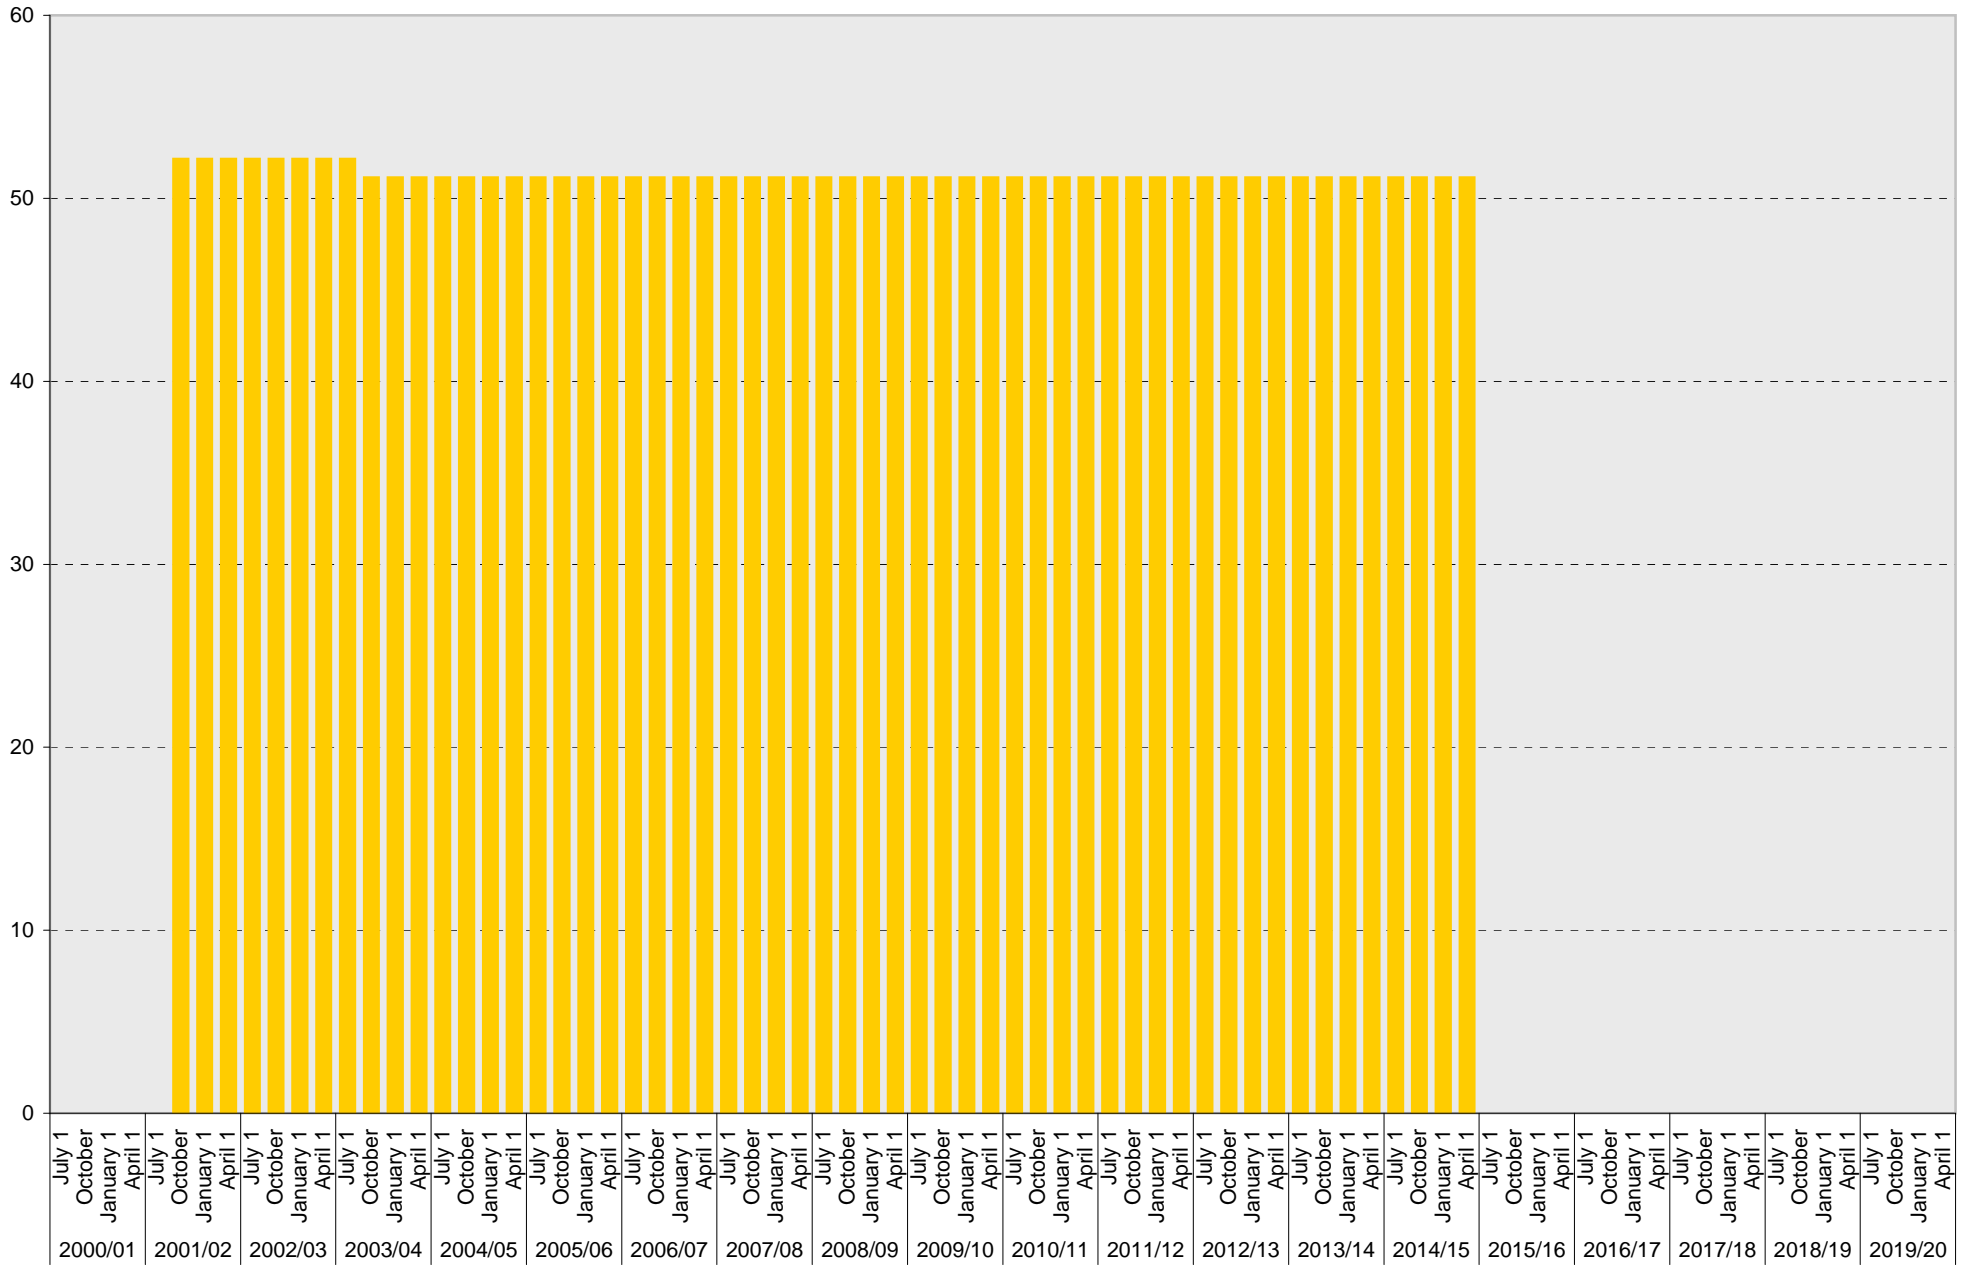

University of California, San Diego Parking Space Inventory

Lot P374: S Parking Spaces

■ S