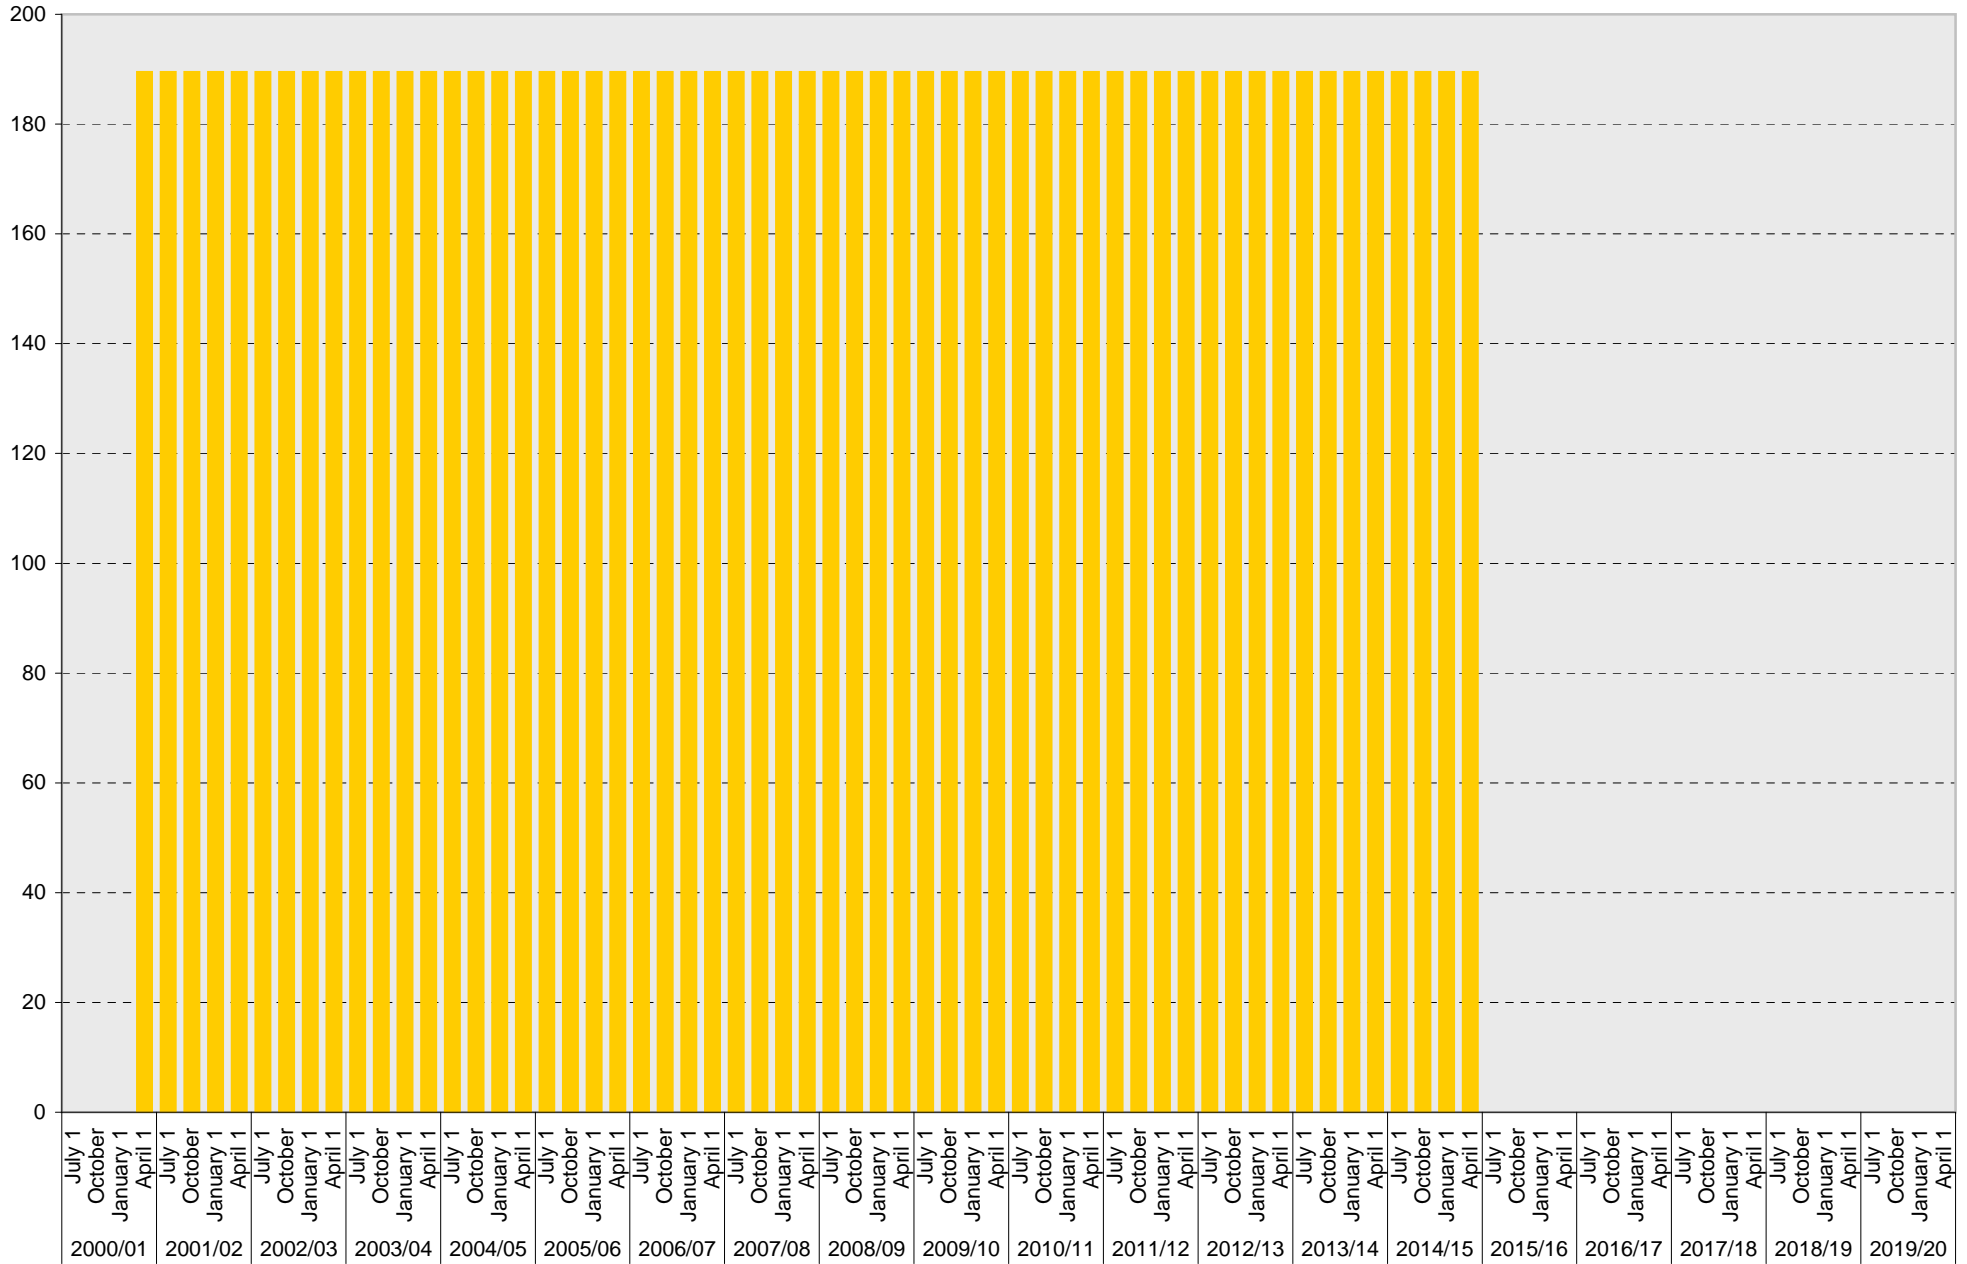

University of California, San Diego Parking Space Inventory

Lot P373: S Parking Spaces

S

University of California, San Diego Parking Space Inventory

Lot P373: Total Parking Spaces

■ Total

University of California, San Diego Parking Space Inventory
 Lot P373: Visitor Parking Spaces

Date		Visitor Parking Spaces			
		Meter	Pay and Display	Pay by Space	Pay upon Exit
2000/01	July 1				
	October 1				
	January 1				
	April 1				
2001/02	July 1				
	October 1				
	January 1				
	April 1				
2002/03	July 1				
	October 1				
	January 1				
	April 1				
2003/04	July 1				
	October 1				
	January 1				
	April 1				
2004/05	July 1				
	October 1				
	January 1				
	April 1				
2005/06	July 1				
	October 1				
	January 1				
	April 1				
2006/07	July 1				
	October 1				
	January 1				
	April 1				
2007/08	July 1				
	October 1				
	January 1				
	April 1				
2008/09	July 1				
	October 1				
	January 1				
	April 1				
2009/10	July 1				
	October 1				
	January 1				
	April 1				

Date		Visitor Parking Spaces			
		Meter	Pay and Display	Pay by Space	Pay upon Exit
2010/11	July 1				
	October 1				
	January 1				
	April 1				
2011/12	July 1				
	October 1				
	January 1				
	April 1				
2012/13	July 1				
	October 1				
	January 1				
	April 1				
2013/14	July 1				
	October 1				
	January 1				
	April 1				
2014/15	July 1				
	October 1				
	January 1				
	April 1				
2015/16	July 1				
	October 1				
	January 1				
	April 1				
2016/17	July 1				
	October 1				
	January 1				
	April 1				
2017/18	July 1				
	October 1				
	January 1				
	April 1				
2018/19	July 1				
	October 1				
	January 1				
	April 1				
2019/20	July 1				
	October 1				
	January 1				
	April 1				