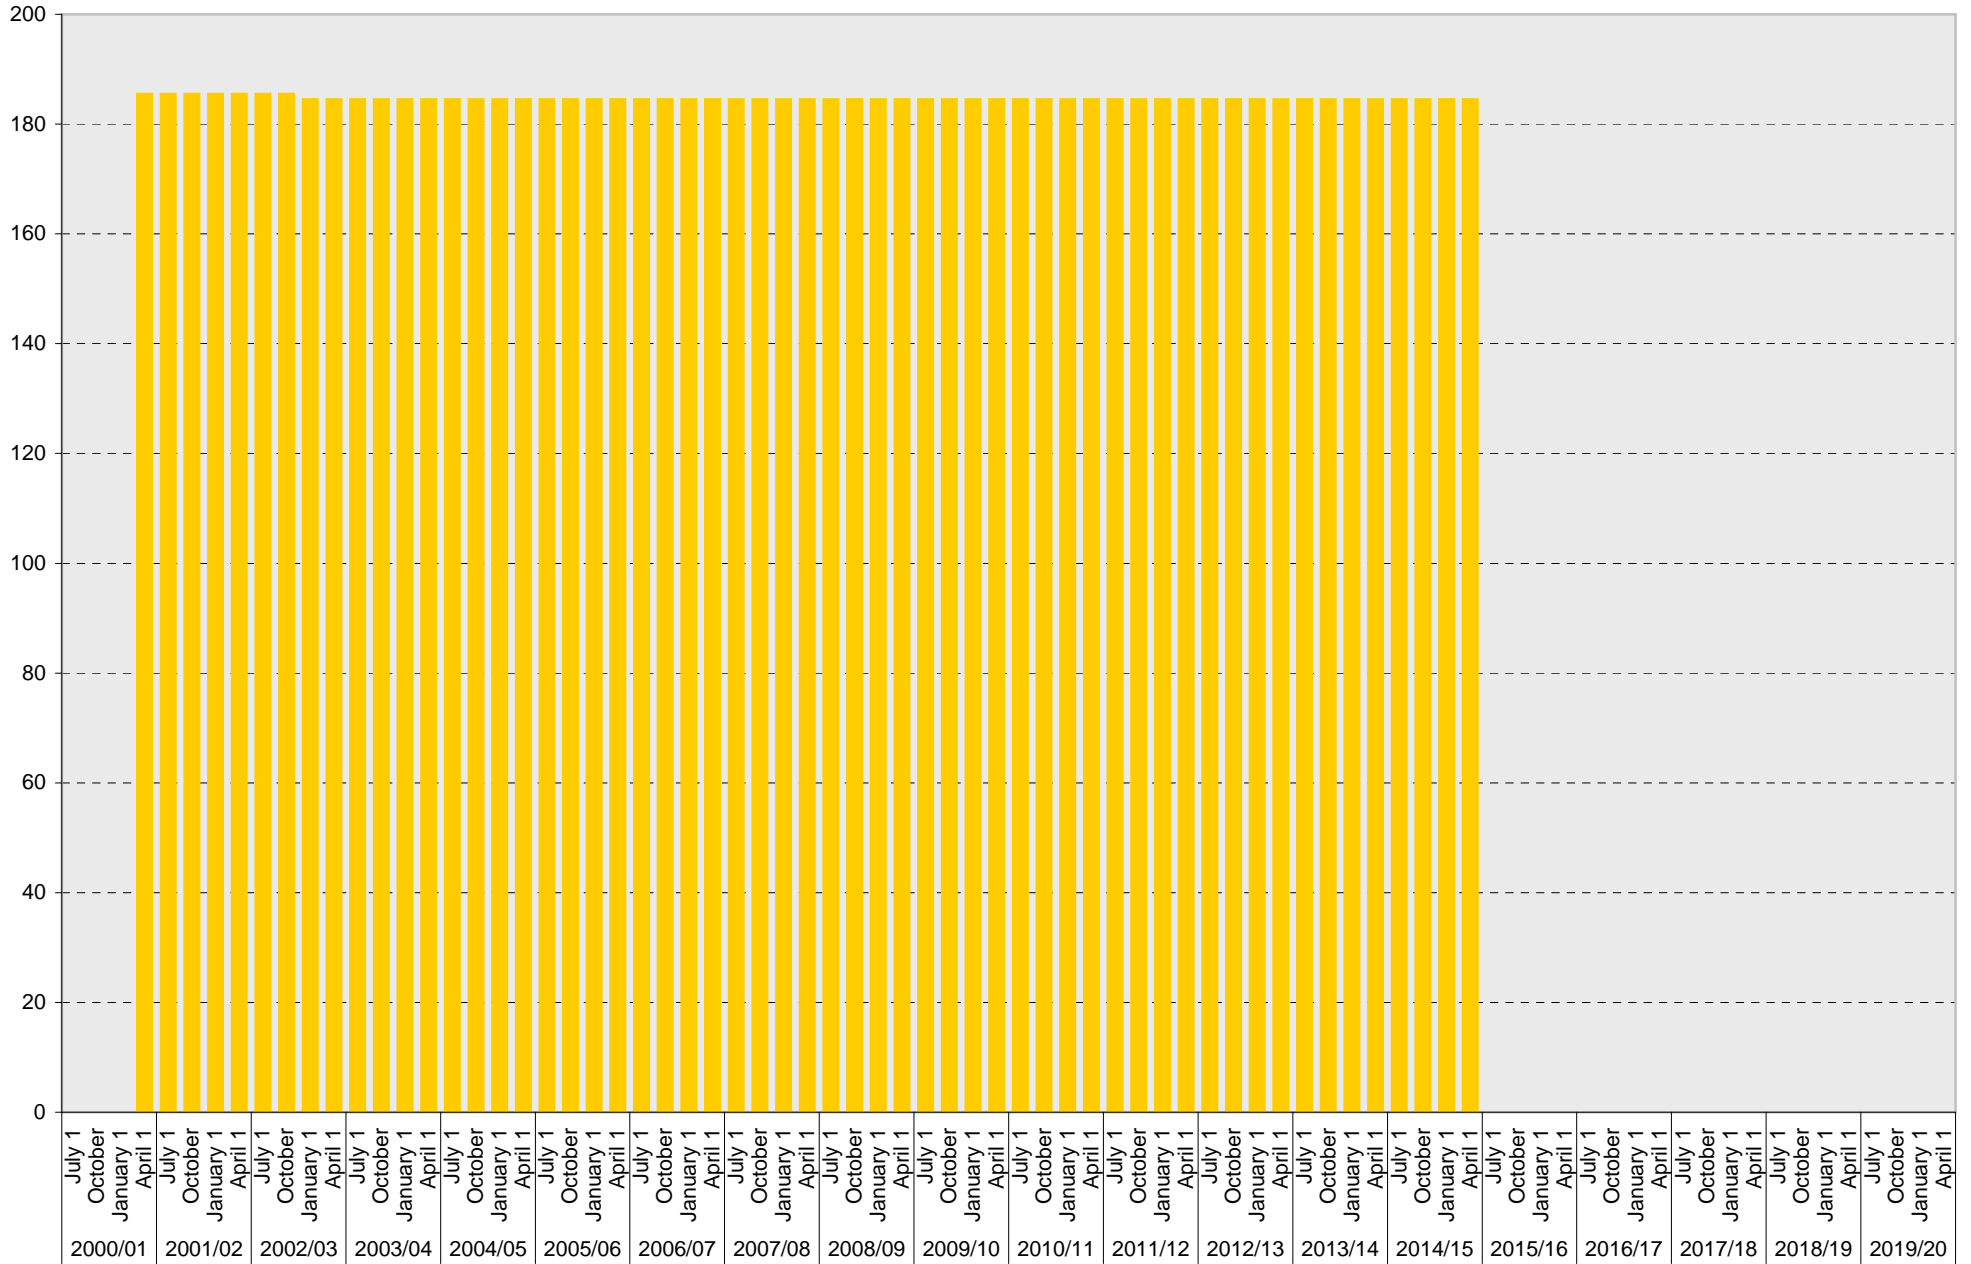

# University of California, San Diego Parking Space Inventory

## Lot P372: S Parking Spaces

S