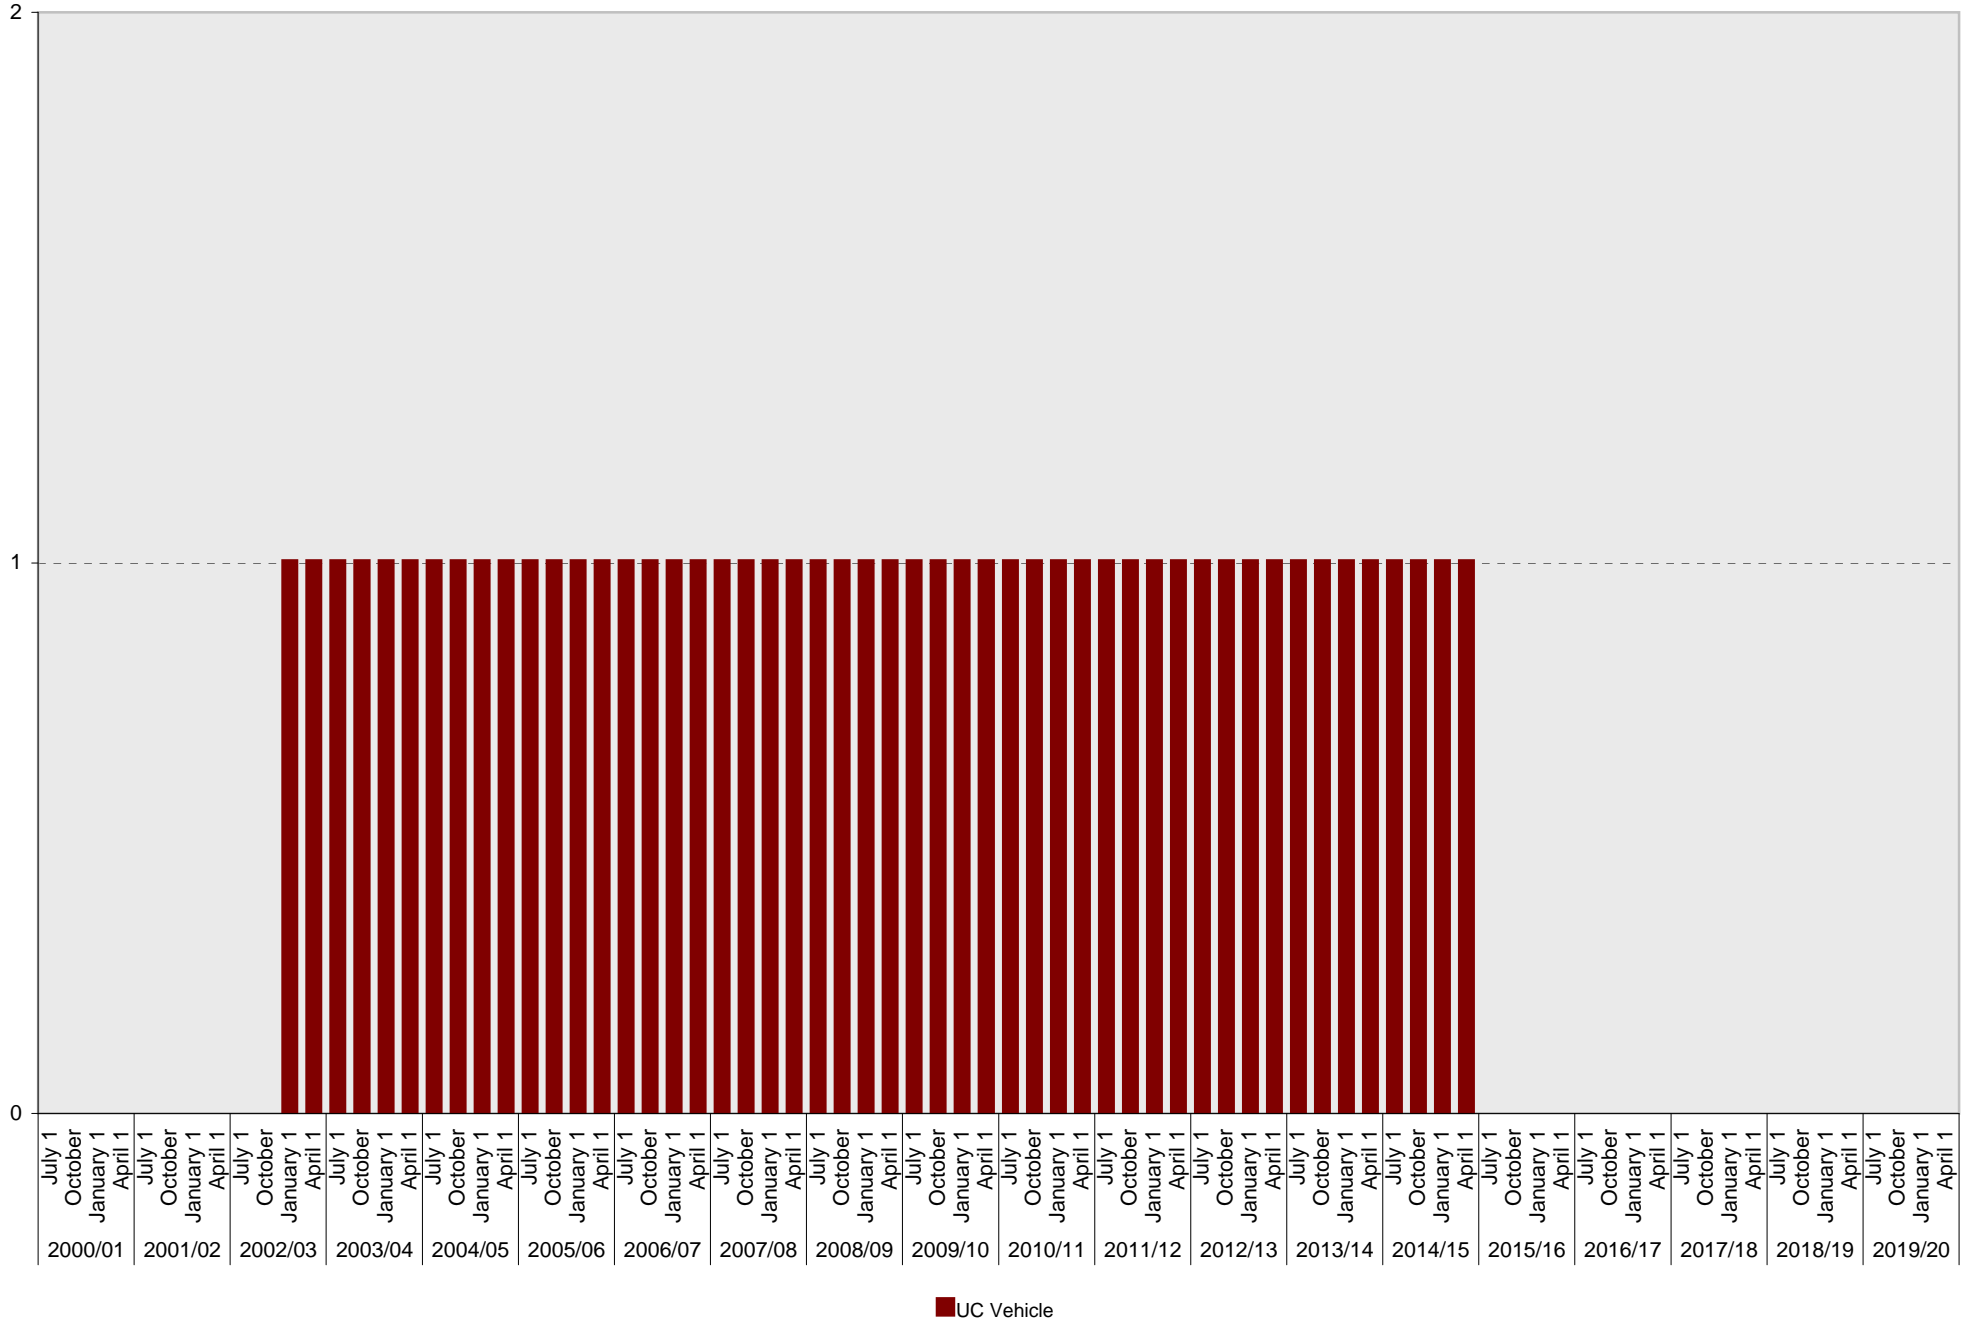

University of California, San Diego Parking Space Inventory

Lot P372: UC Vehicle Parking Spaces