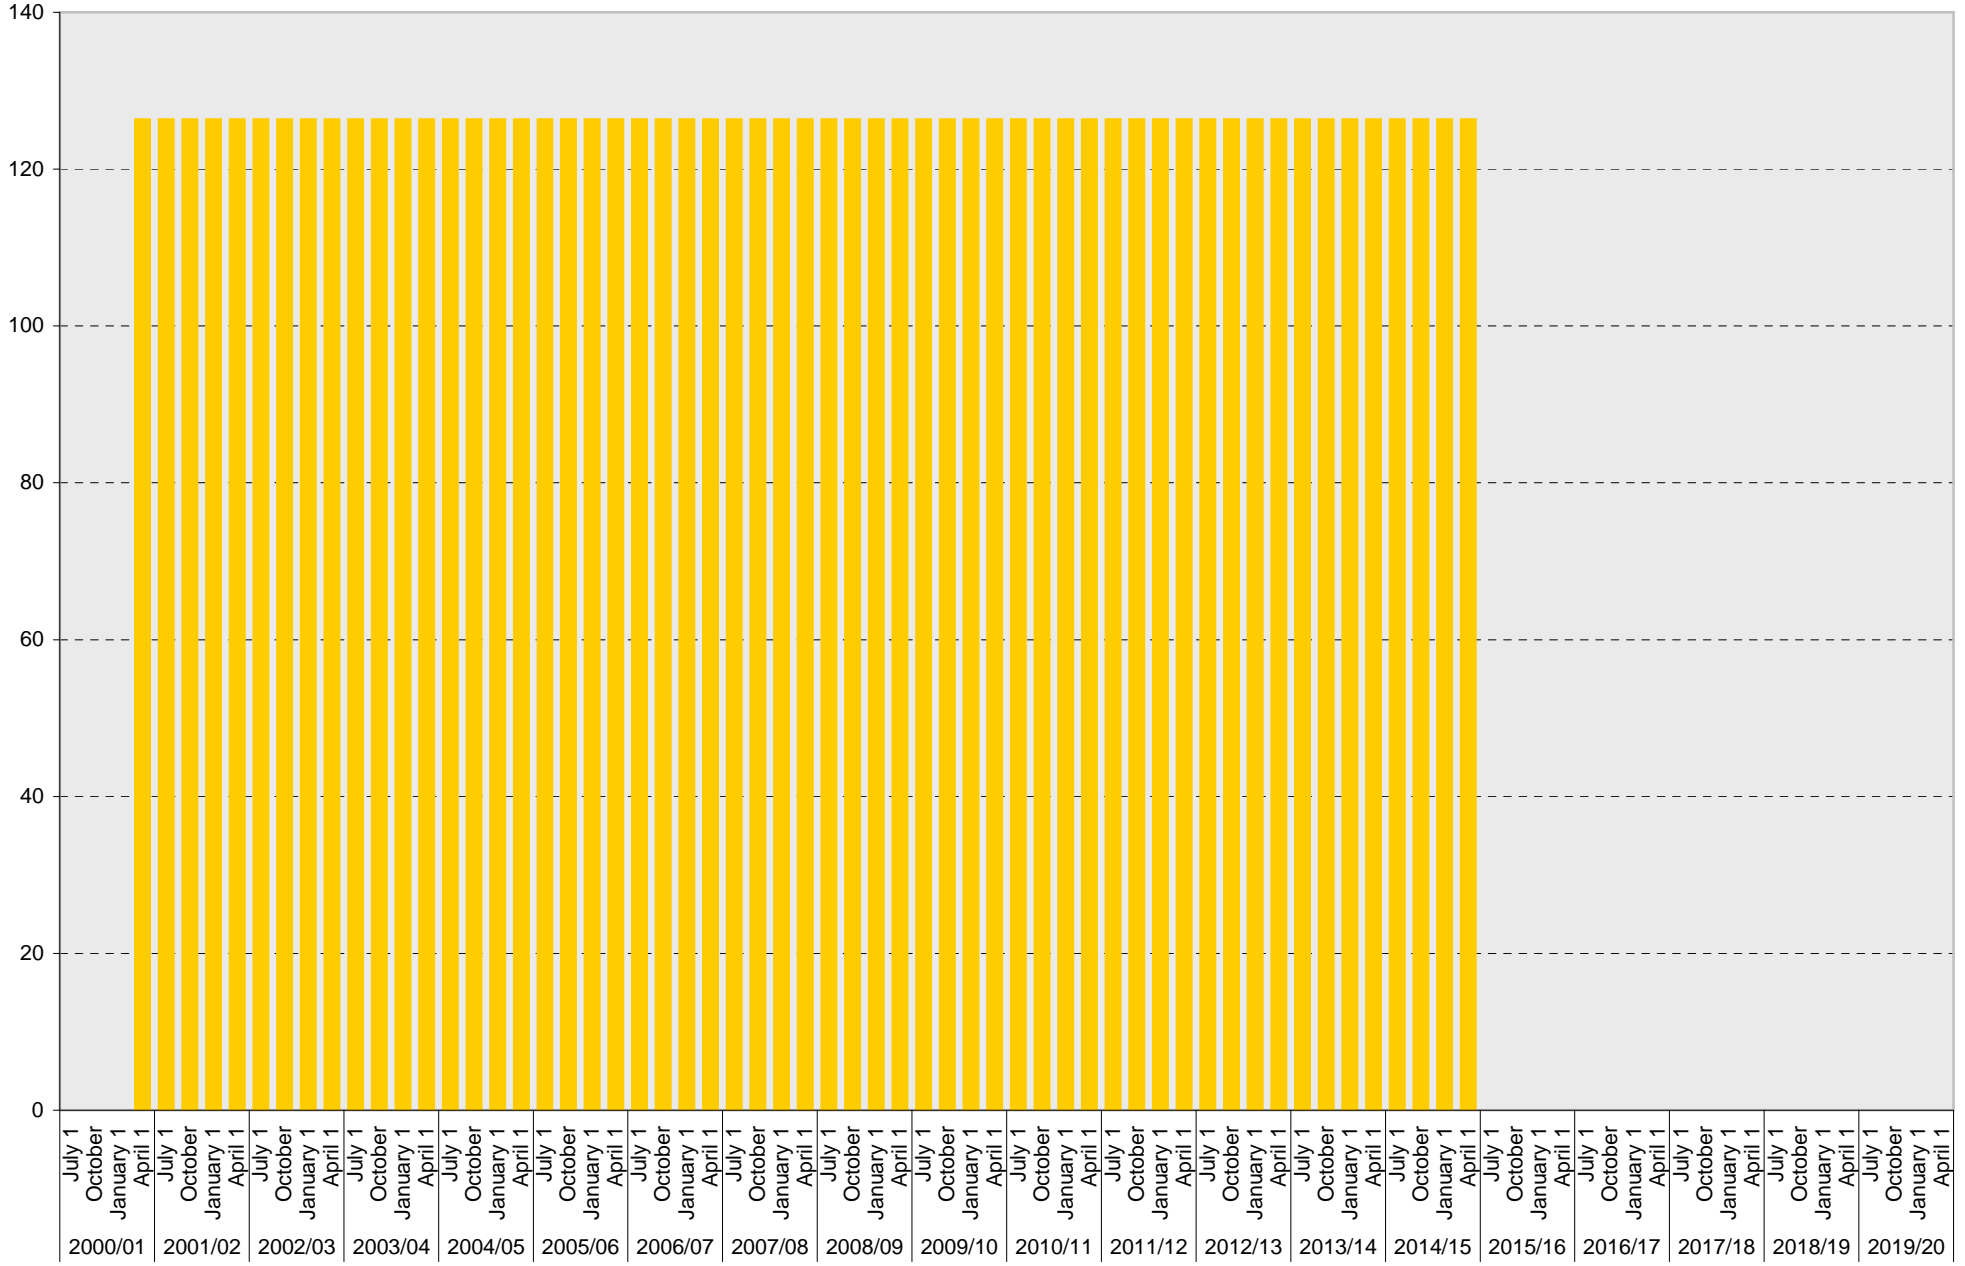

University of California, San Diego Parking Space Inventory

Lot P371: S Parking Spaces

■ S

University of California, San Diego Parking Space Inventory

Lot P371: Total Parking Spaces

■ Total

University of California, San Diego Parking Space Inventory
 Lot P371: Visitor Parking Spaces

Date		Visitor Parking Spaces			
		Meter	Pay and Display	Pay by Space	Pay upon Exit
2000/01	July 1				
	October 1				
	January 1				
	April 1				
2001/02	July 1				
	October 1				
	January 1				
	April 1				
2002/03	July 1				
	October 1				
	January 1				
	April 1				
2003/04	July 1				
	October 1				
	January 1				
	April 1				
2004/05	July 1				
	October 1				
	January 1				
	April 1				
2005/06	July 1				
	October 1				
	January 1				
	April 1				
2006/07	July 1				
	October 1				
	January 1				
	April 1				
2007/08	July 1				
	October 1				
	January 1				
	April 1				
2008/09	July 1				
	October 1				
	January 1				
	April 1				
2009/10	July 1				
	October 1				
	January 1				
	April 1				

Date		Visitor Parking Spaces			
		Meter	Pay and Display	Pay by Space	Pay upon Exit
2010/11	July 1				
	October 1				
	January 1				
	April 1				
2011/12	July 1				
	October 1				
	January 1				
	April 1				
2012/13	July 1				
	October 1				
	January 1				
	April 1				
2013/14	July 1				
	October 1				
	January 1				
	April 1				
2014/15	July 1				
	October 1				
	January 1				
	April 1				
2015/16	July 1				
	October 1				
	January 1				
	April 1				
2016/17	July 1				
	October 1				
	January 1				
	April 1				
2017/18	July 1				
	October 1				
	January 1				
	April 1				
2018/19	July 1				
	October 1				
	January 1				
	April 1				
2019/20	July 1				
	October 1				
	January 1				
	April 1				