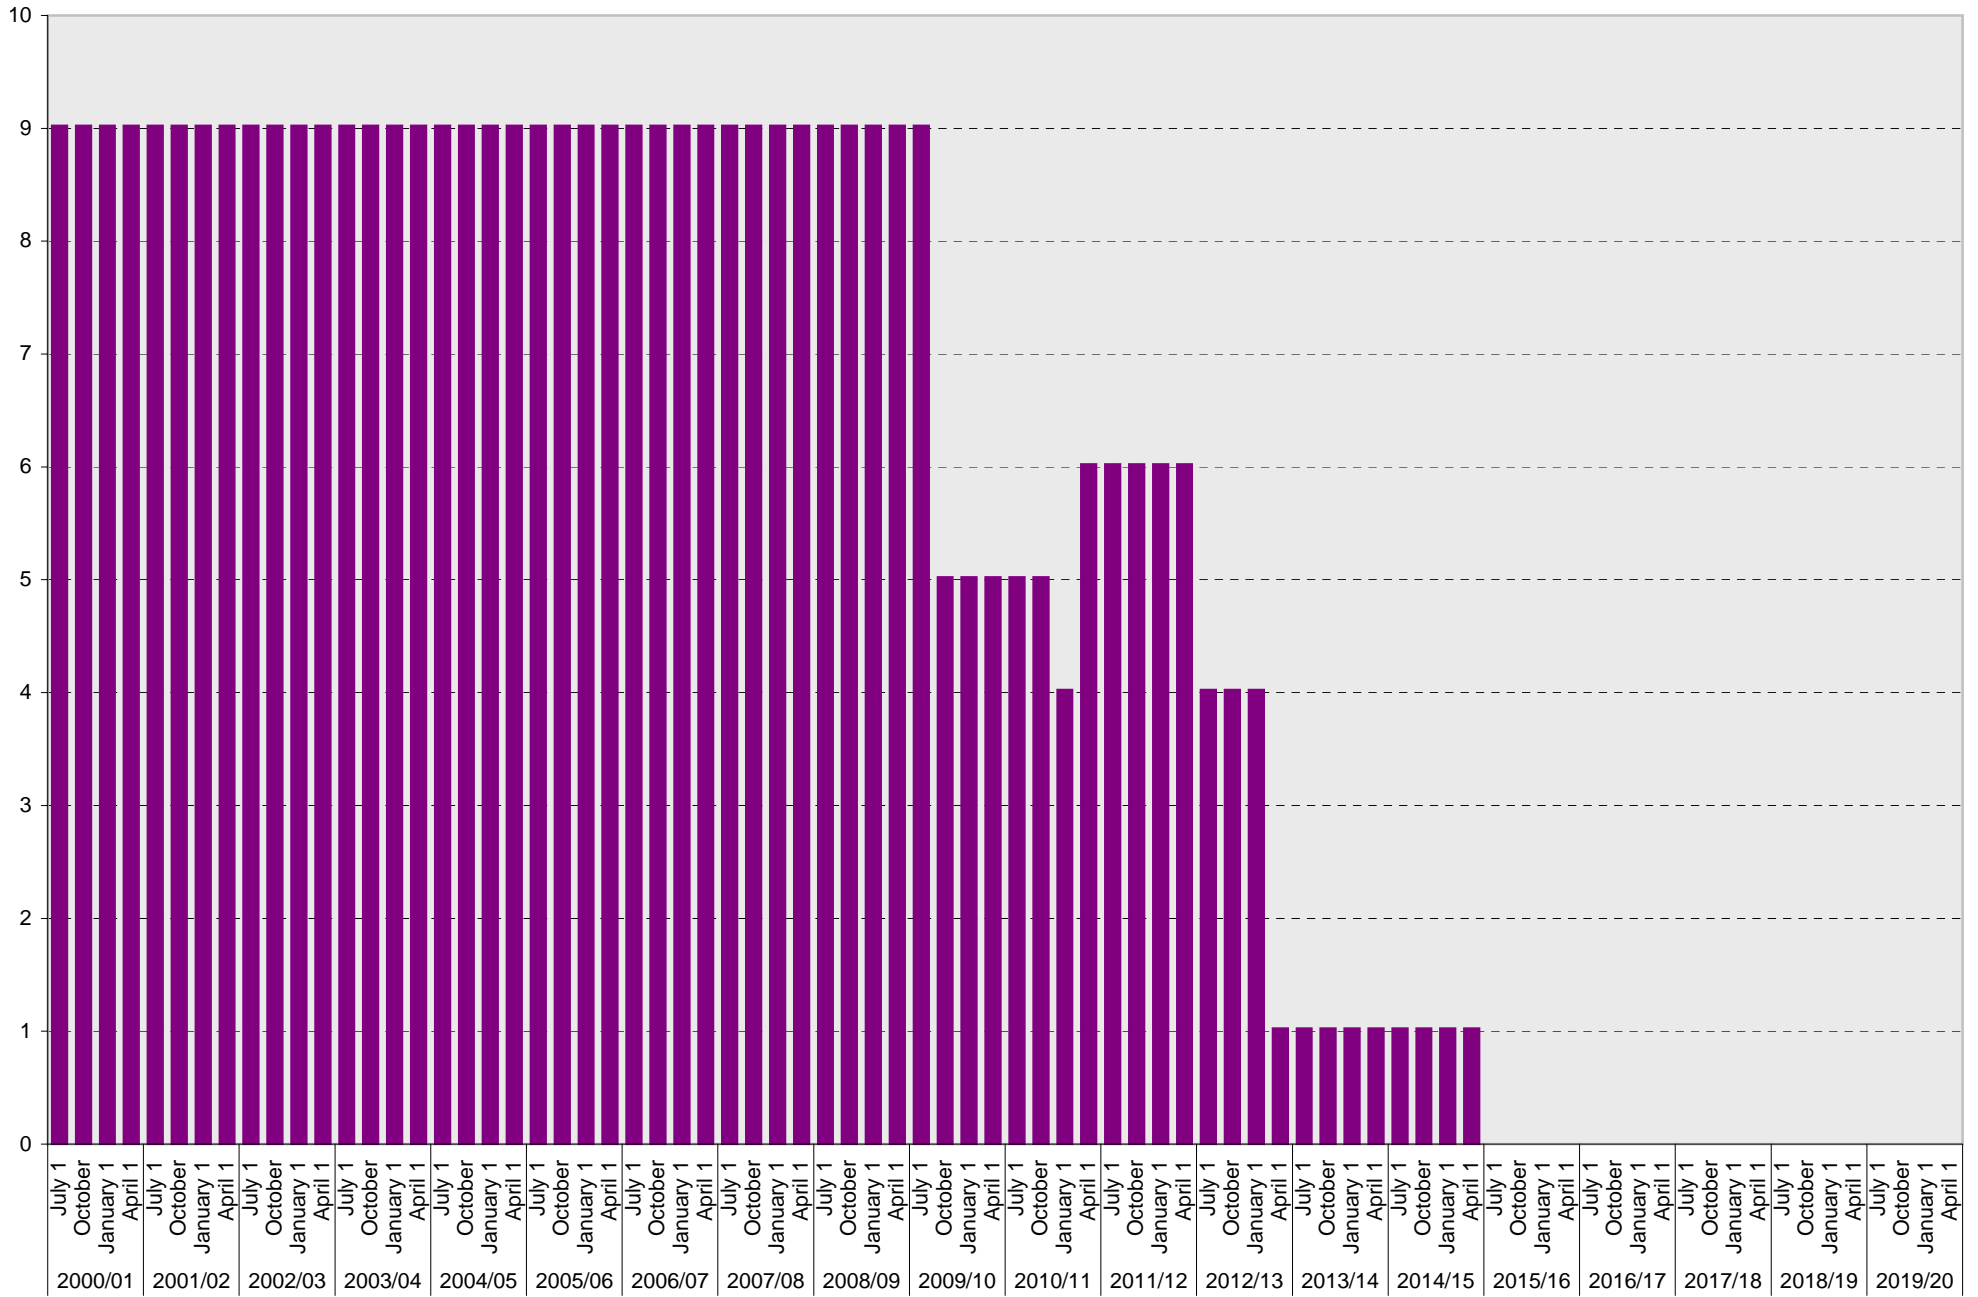

University of California, San Diego Parking Space Inventory
 Lot P358: Allocated: North Point Information Center Visitor Parking Spaces

■ Allocated

University of California, San Diego Parking Space Inventory

Lot P358: Allocated: The Village at Torrey Pines Vehicle Parking Spaces

■ Allocated

University of California, San Diego Parking Space Inventory

Lot P358: Allocated: Total Parking Spaces

■ Allocated: Total