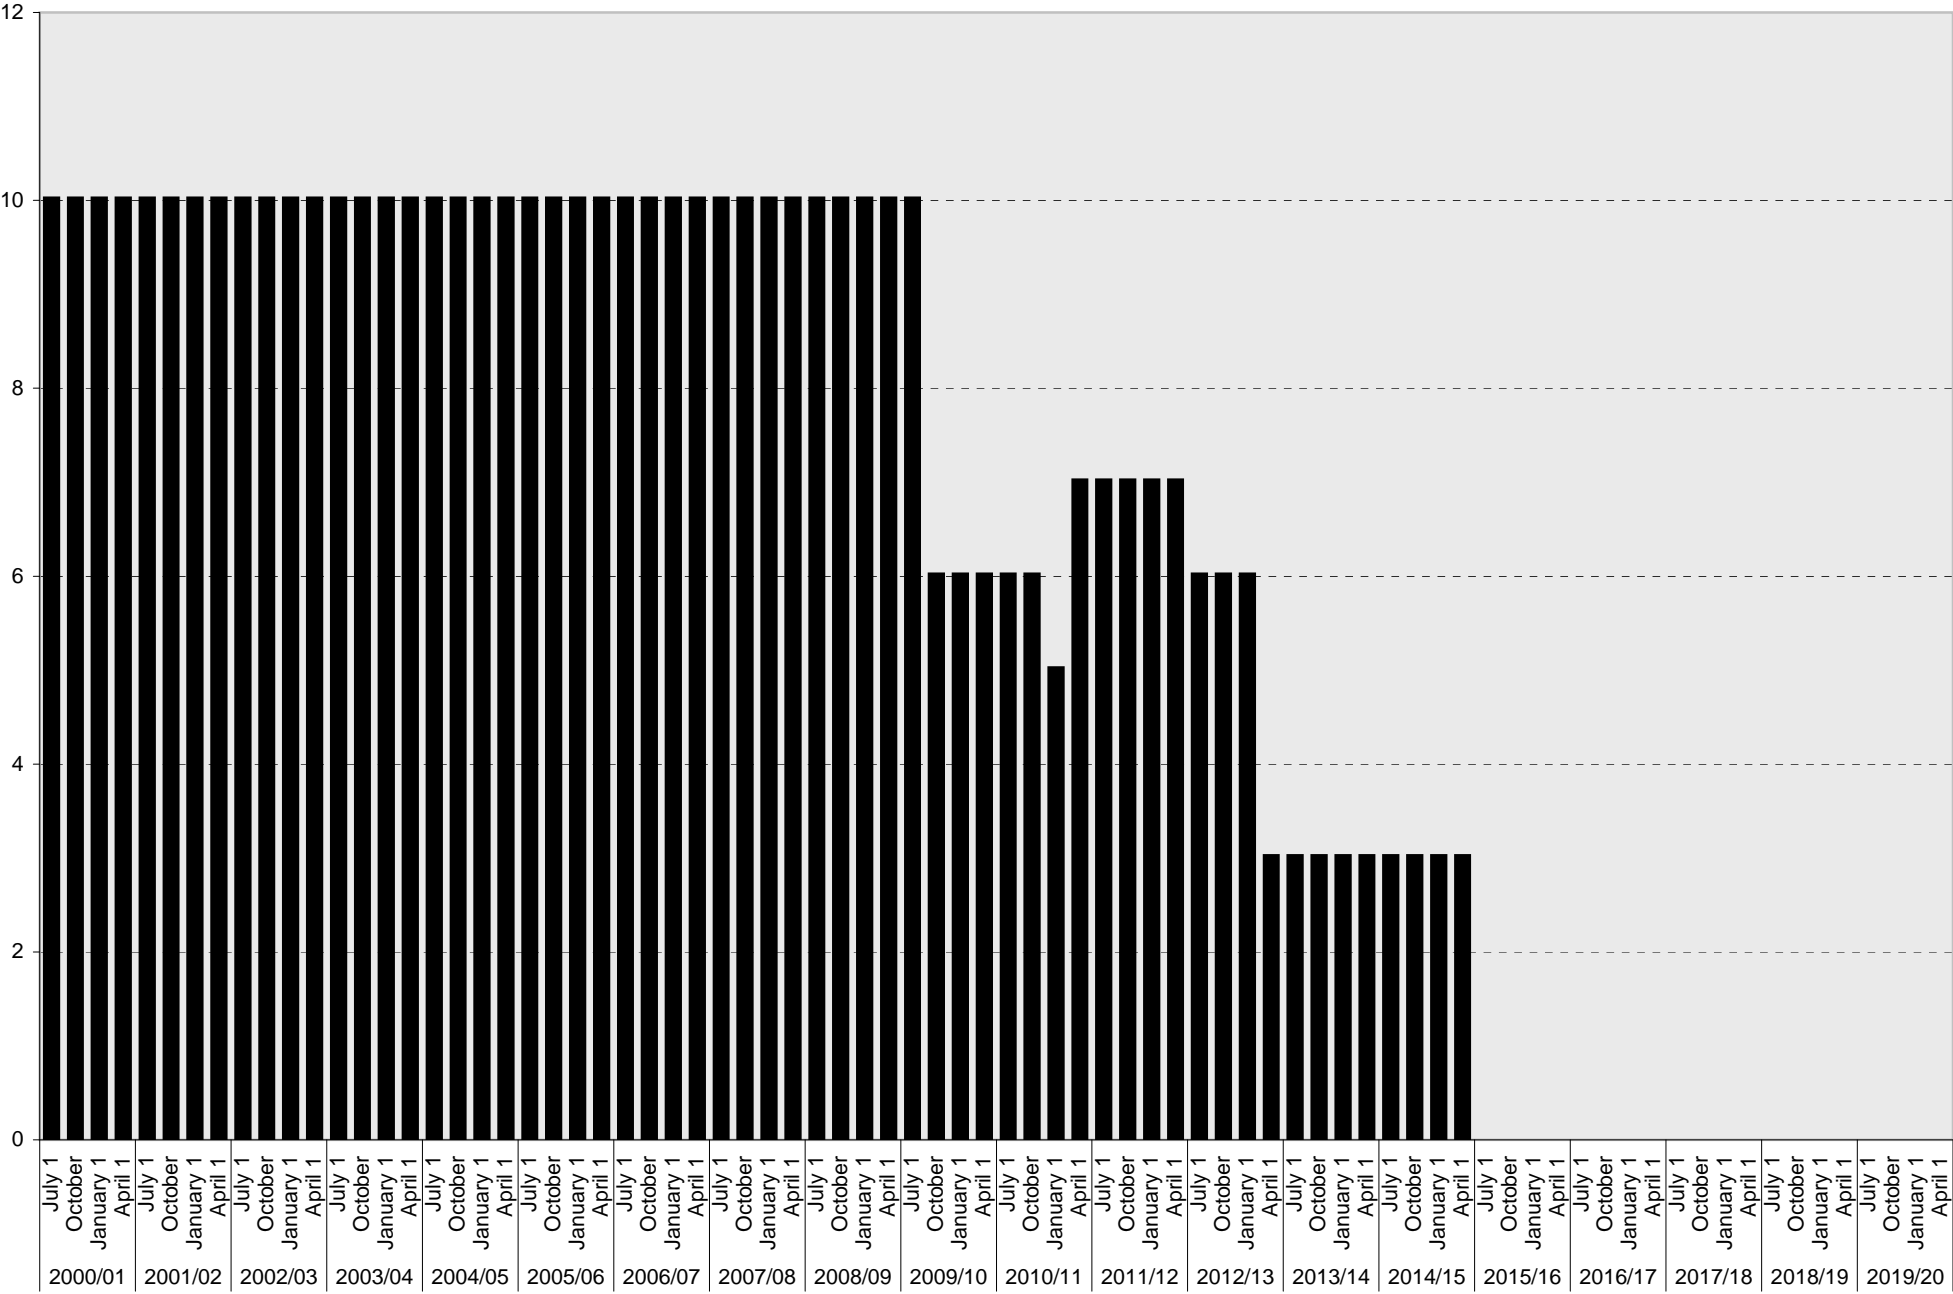

University of California, San Diego Parking Space Inventory

Lot P358: Total Parking Spaces

■ Total