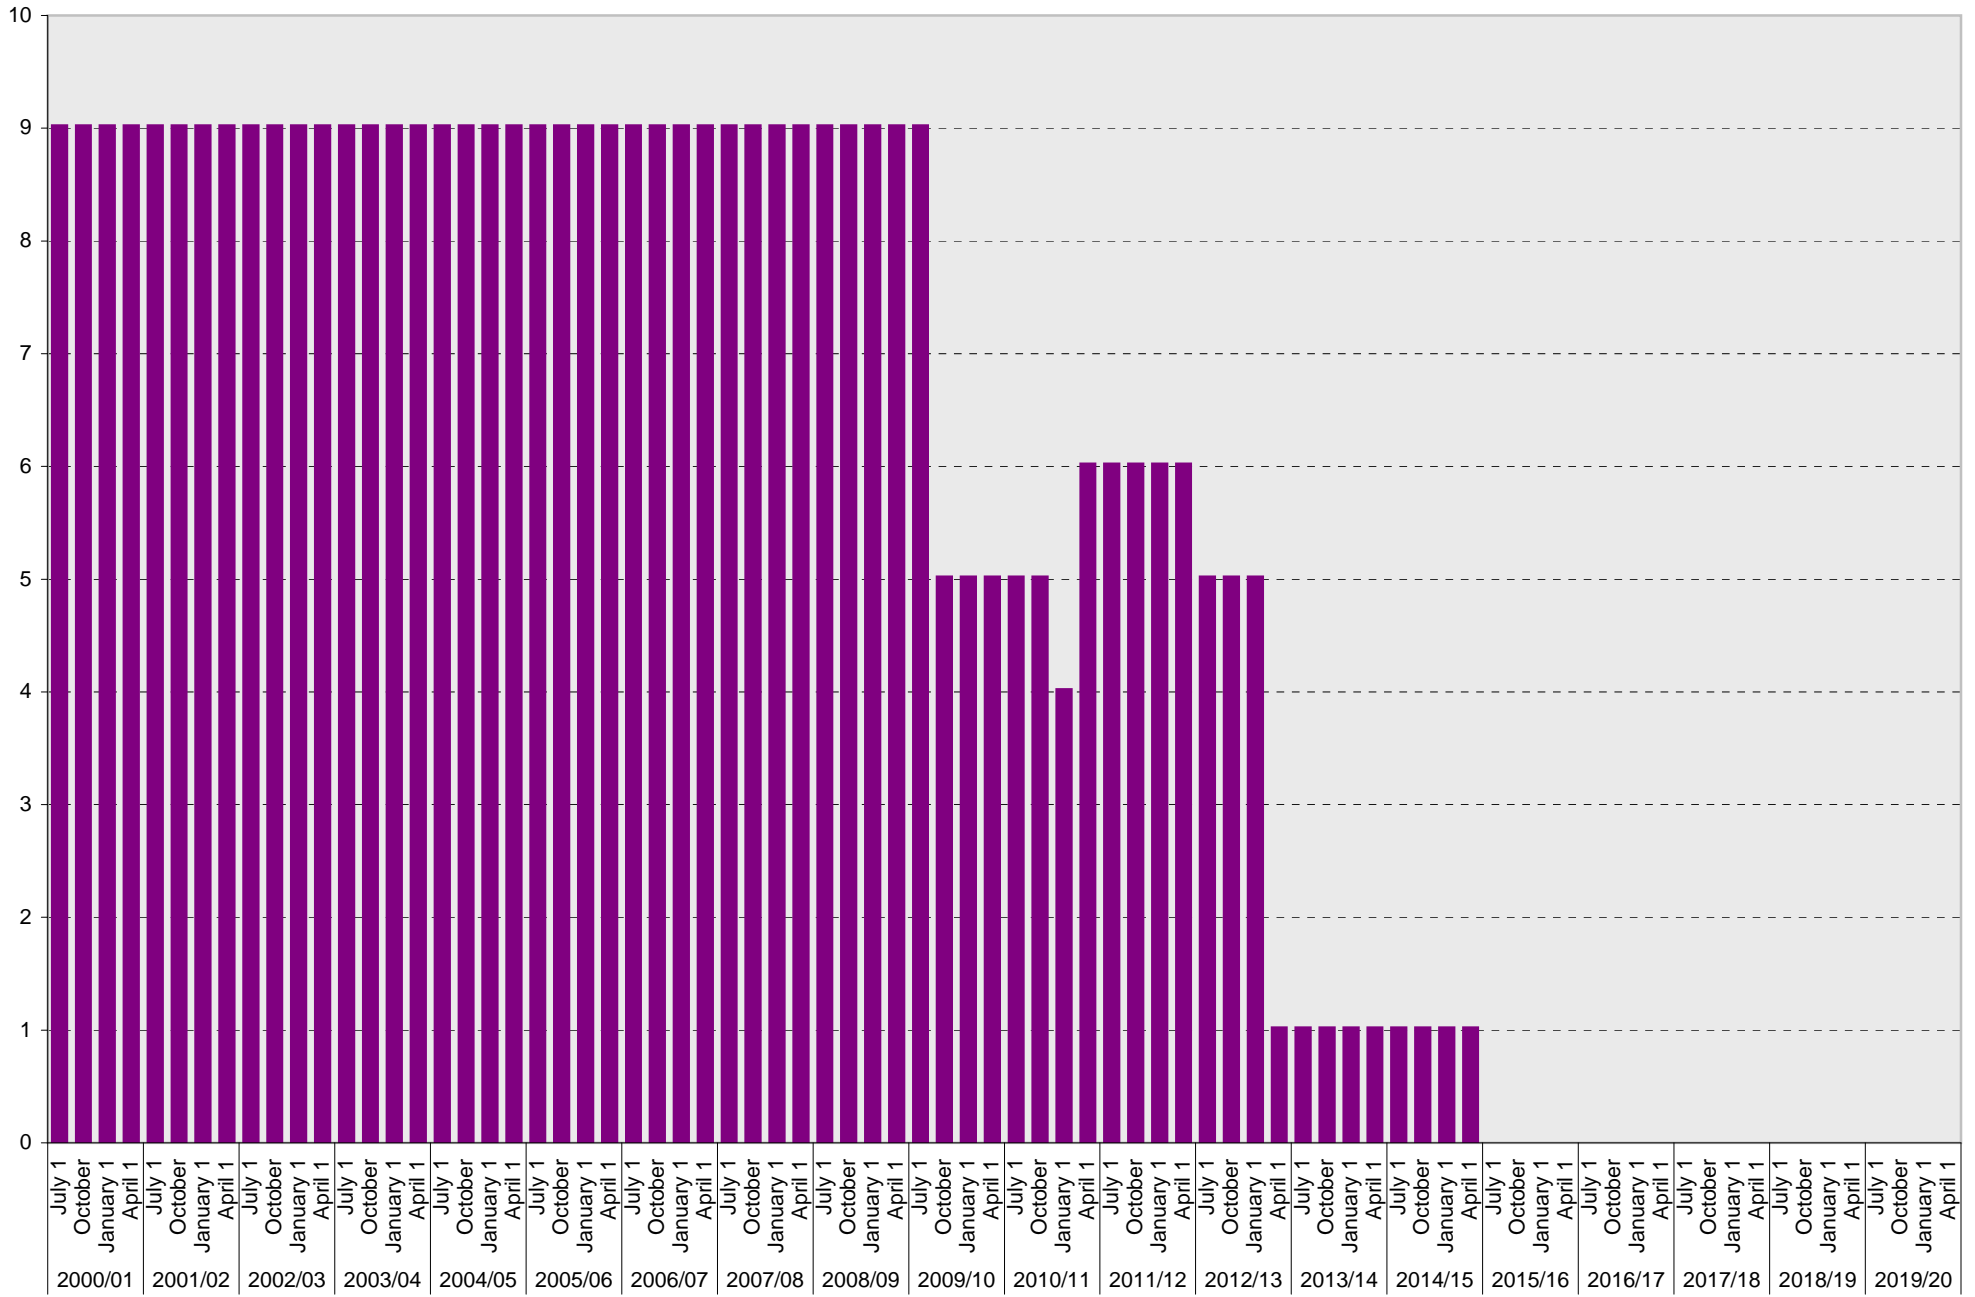

University of California, San Diego Parking Space Inventory
 Lot P358: Allocated: North Point Information Center Visitor Parking Spaces

■ Allocated

University of California, San Diego Parking Space Inventory

Lot P358: Allocated: The Village at Torrey Pines Vehicle Parking Spaces

■ Allocated

University of California, San Diego Parking Space Inventory

Lot P358: Allocated: Total Parking Spaces

■ Allocated: Total