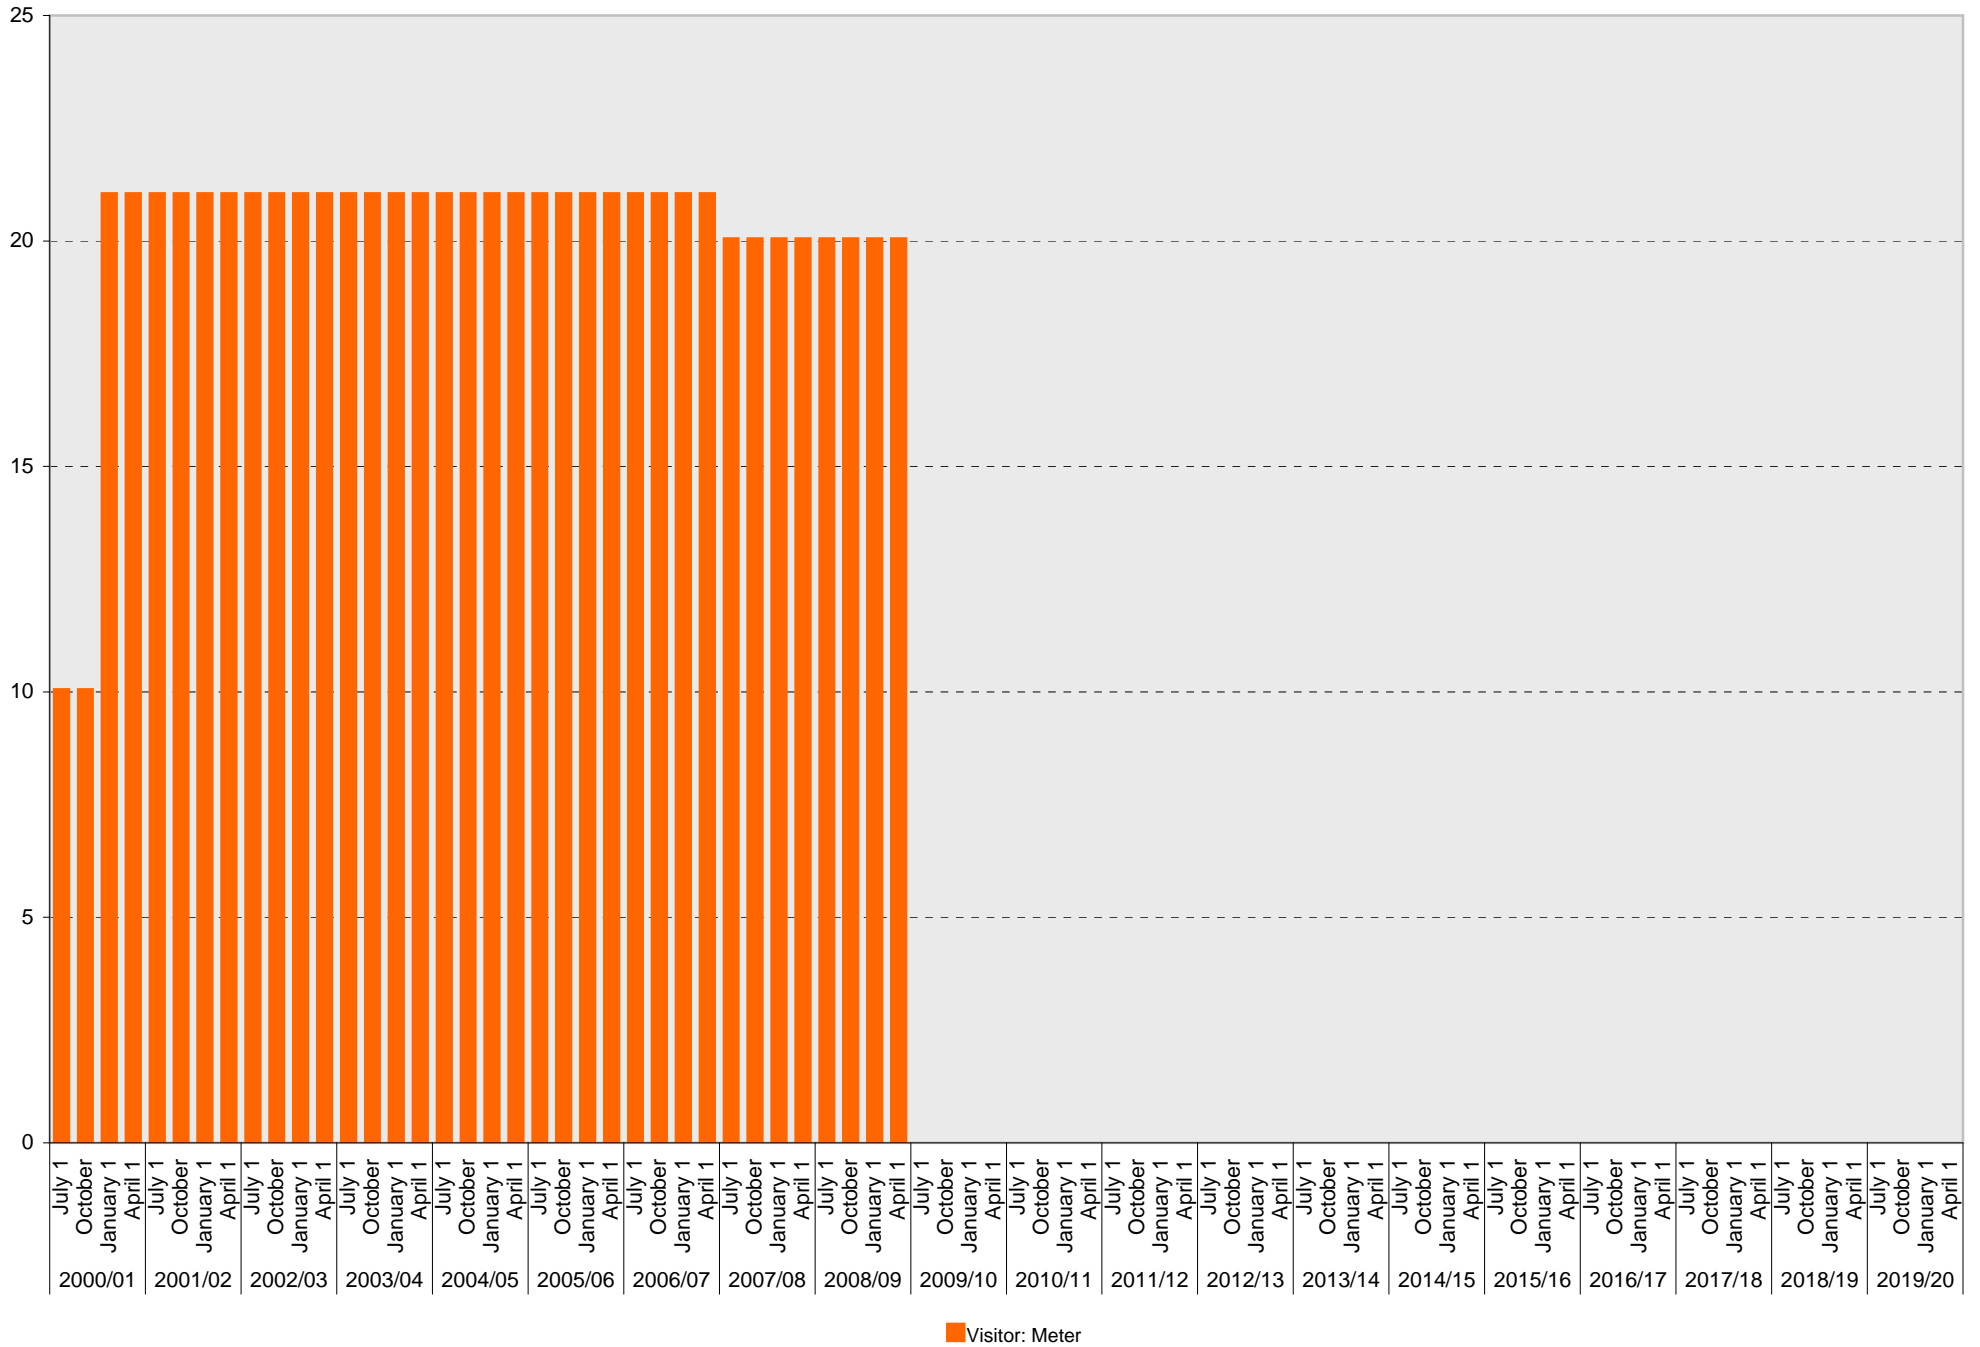

University of California, San Diego Parking Space Inventory

Lot P357: A Parking Spaces

■ A

University of California, San Diego Parking Space Inventory

Lot P357: S Parking Spaces

■ S

University of California, San Diego Parking Space Inventory

Lot P357: Visitor: Meter Parking Spaces

University of California, San Diego Parking Space Inventory

Lot P357: Visitor: Pay and Display Parking Spaces

Visitor: Pay and Display

University of California, San Diego Parking Space Inventory

Date		Visitor Parking Spaces			
		Meter	Pay and Display	Pay by Space	Pay upon Exit
2000/01	July 1	10			
	October 1	10			
	January 1	21			
	April 1	21			
2001/02	July 1	21			
	October 1	21			
	January 1	21			
	April 1	21			
2002/03	July 1	21			
	October 1	21			
	January 1	21			
	April 1	21			
2003/04	July 1	21			
	October 1	21			
	January 1	21			
	April 1	21			
2004/05	July 1	21			
	October 1	21			
	January 1	21			
	April 1	21			
2005/06	July 1	21			
	October 1	21			
	January 1	21			
	April 1	21			
2006/07	July 1	21			
	October 1	21			
	January 1	21			
	April 1	21			
2007/08	July 1	20			
	October 1	20			
	January 1	20			
	April 1	20			
2008/09	July 1	20			
	October 1	20			
	January 1	20			
	April 1	20			
2009/10	July 1				
	October 1				
	January 1				
	April 1				

Date		Visitor Parking Spaces			
		Meter	Pay and Display	Pay by Space	Pay upon Exit
2010/11	July 1				
	October 1				
	January 1				
	April 1				
2011/12	July 1				
	October 1				
	January 1				
	April 1				
2012/13	July 1		15		
	October 1		15		
	January 1		15		
	April 1		15		
2013/14	July 1		15		
	October 1		15		
	January 1		15		
	April 1		15		
2014/15	July 1		15		
	October 1		15		
	January 1		15		
	April 1		15		
2015/16	July 1				
	October 1				
	January 1				
	April 1				
2016/17	July 1				
	October 1				
	January 1				
	April 1				
2017/18	July 1				
	October 1				
	January 1				
	April 1				
2018/19	July 1				
	October 1				
	January 1				
	April 1				
2019/20	July 1				
	October 1				
	January 1				
	April 1				