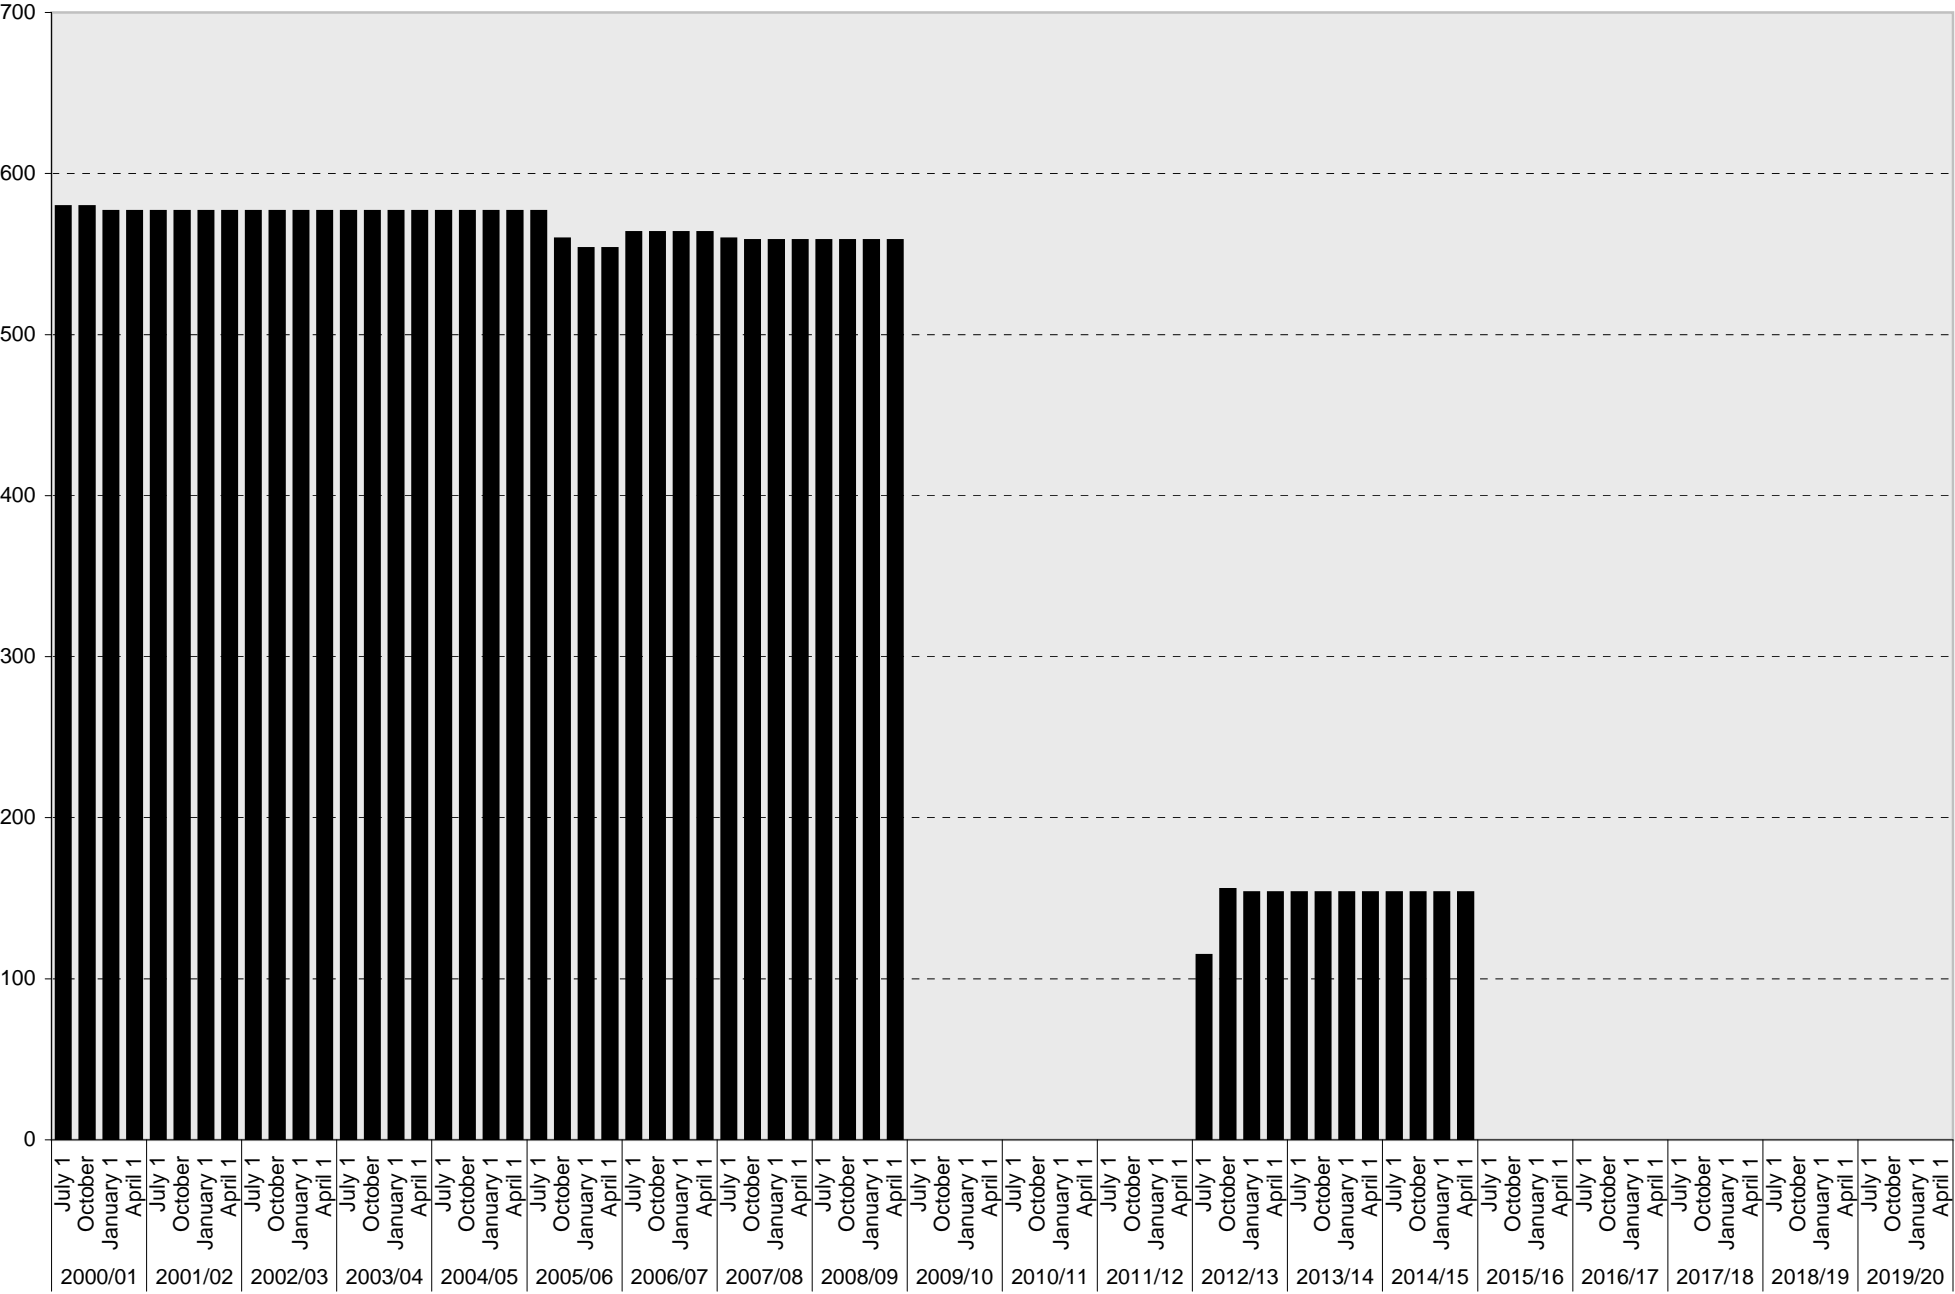

University of California, San Diego Parking Space Inventory

Lot P357: Total Parking Spaces

■ Total