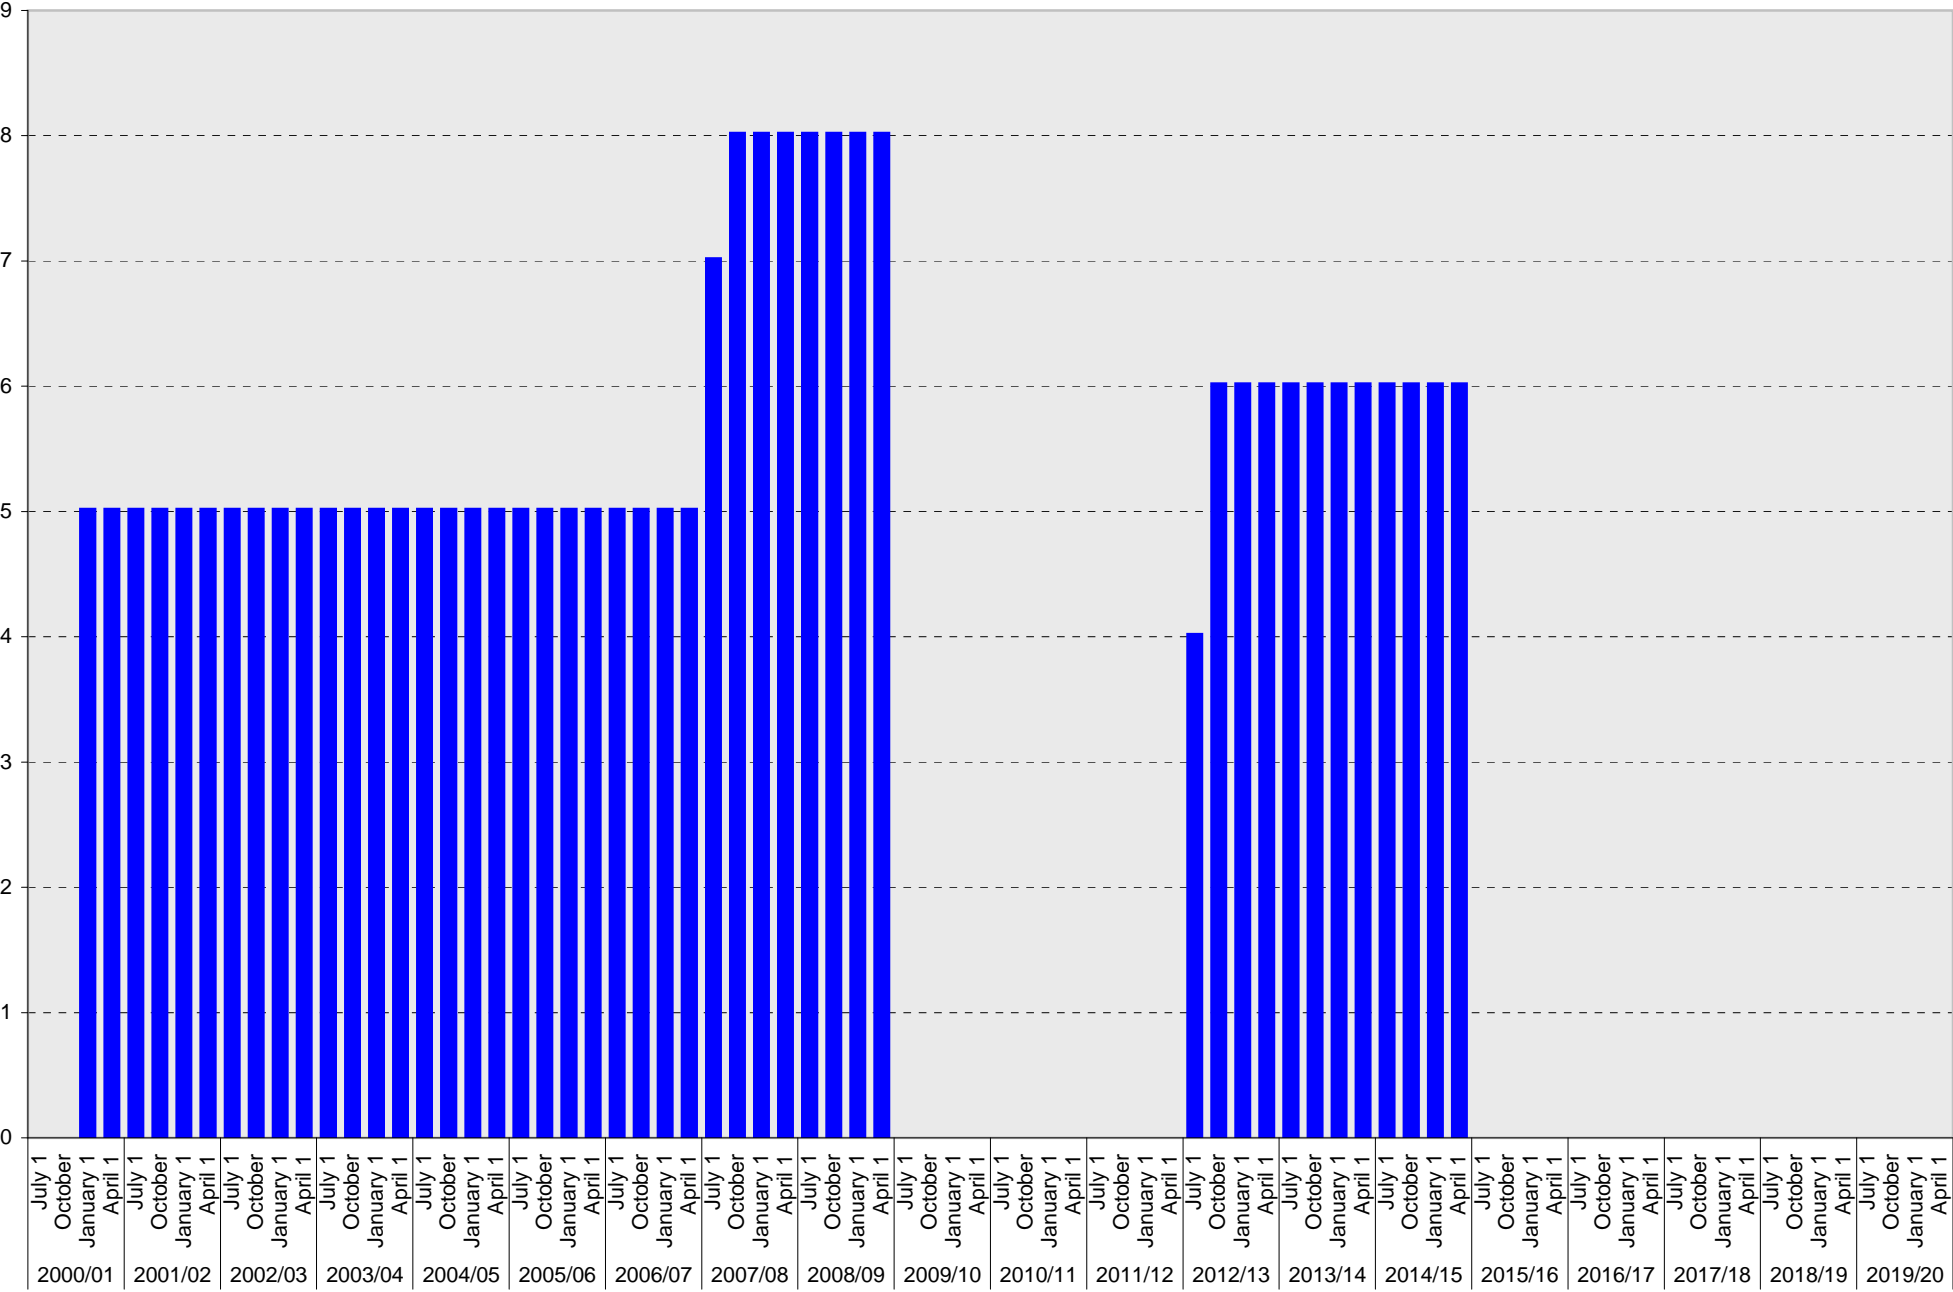

University of California, San Diego Parking Space Inventory

Lot P357: Accessible Parking Spaces

■ Accessible