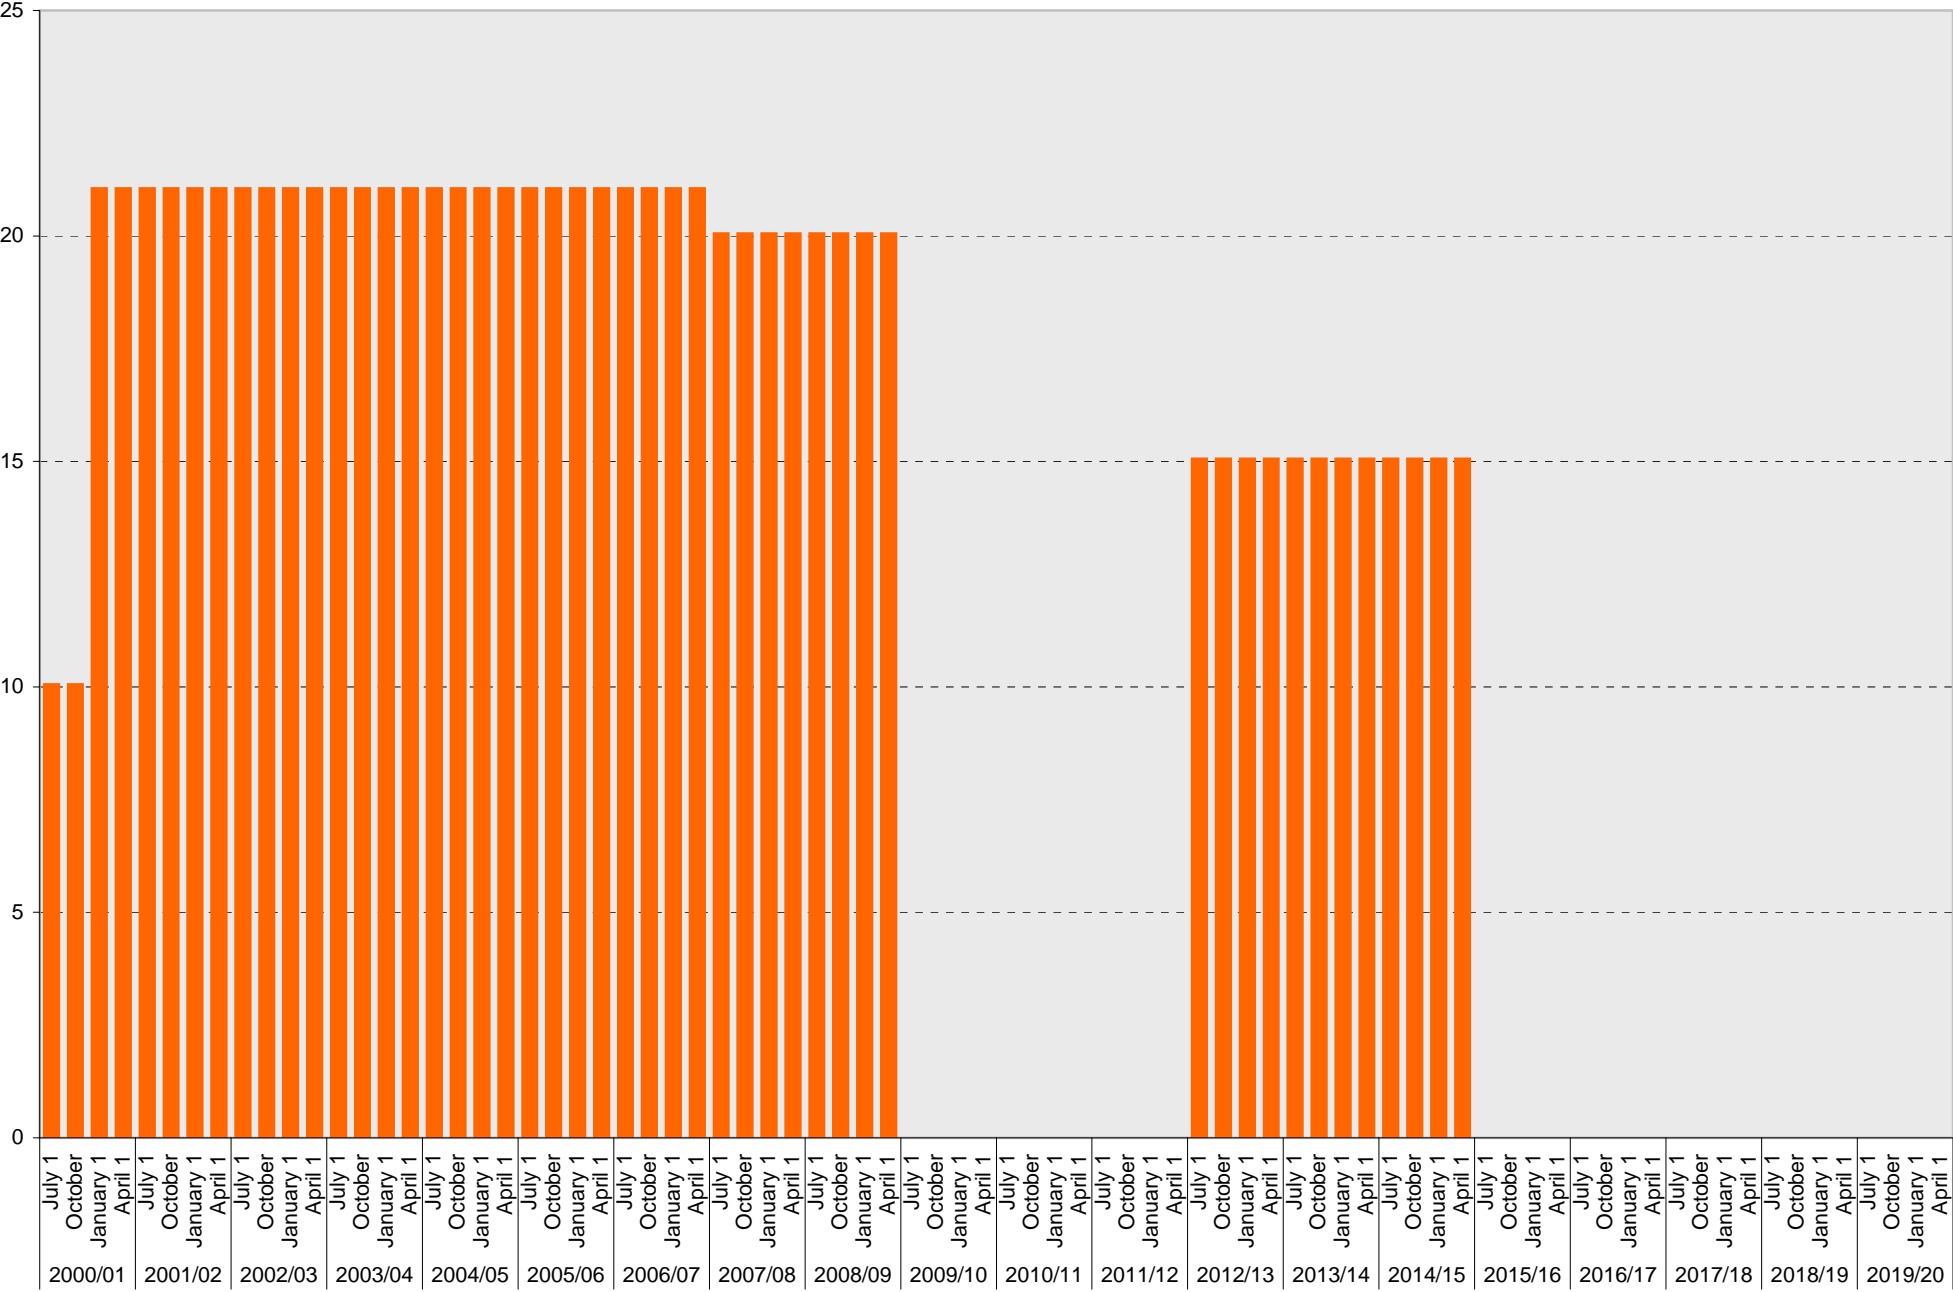

University of California, San Diego Parking Space Inventory

Lot P357: Visitor: Total Parking Spaces

Visitor: Total