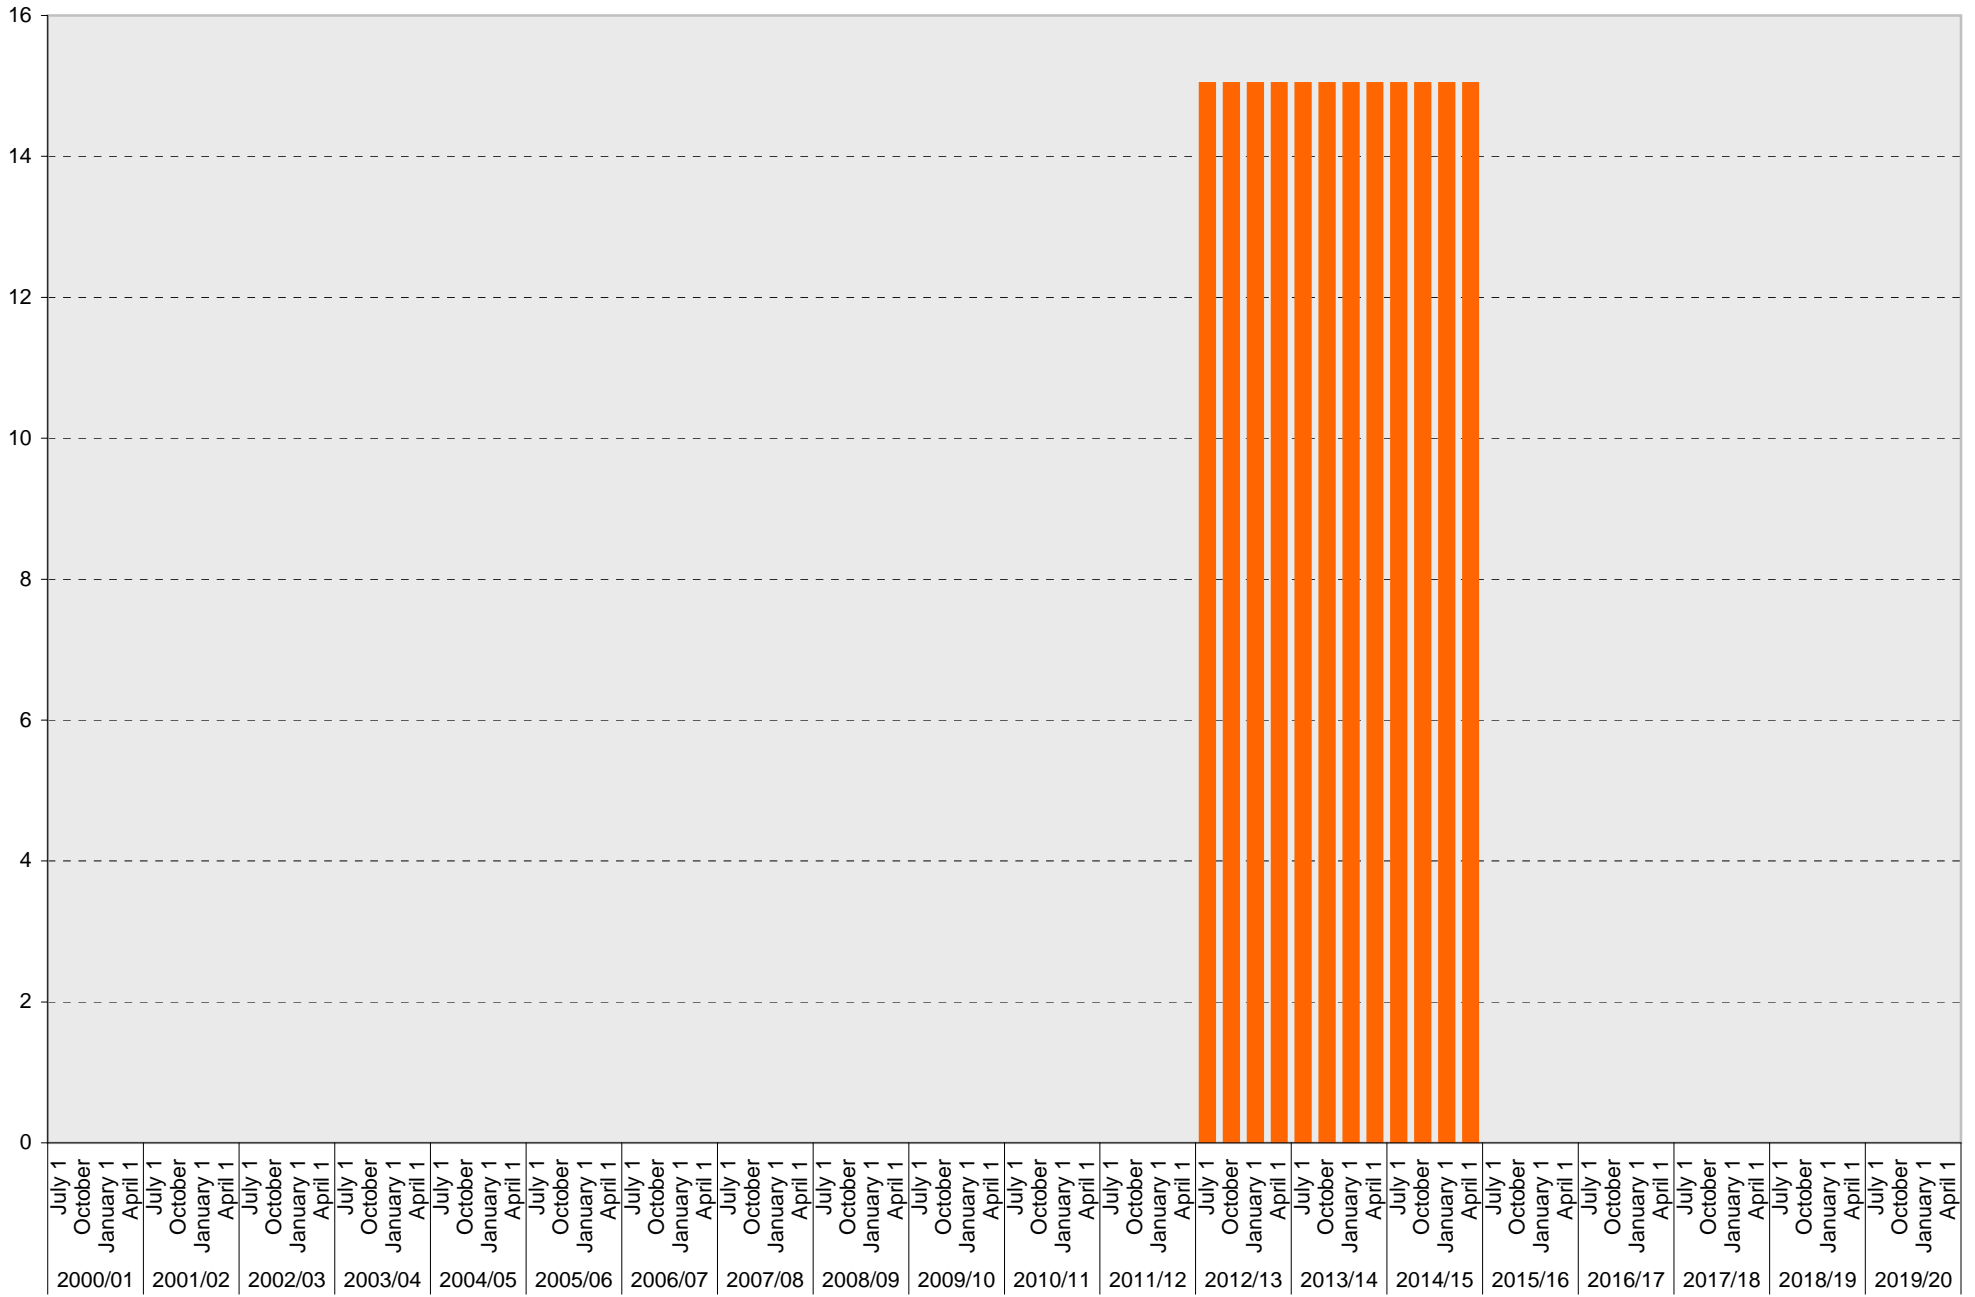

University of California, San Diego Parking Space Inventory

Lot P357: A Parking Spaces

■ A

University of California, San Diego Parking Space Inventory

Lot P357: S Parking Spaces

■ S

University of California, San Diego Parking Space Inventory

Lot P357: Visitor: Meter Parking Spaces

University of California, San Diego Parking Space Inventory

Lot P357: Visitor: Pay and Display Parking Spaces

Visitor: Pay and Display

University of California, San Diego Parking Space Inventory

Date		Visitor Parking Spaces			
		Meter	Pay and Display	Pay by Space	Pay upon Exit
2000/01	July 1	10			
	October 1	10			
	January 1	21			
	April 1	21			
2001/02	July 1	21			
	October 1	21			
	January 1	21			
	April 1	21			
2002/03	July 1	21			
	October 1	21			
	January 1	21			
	April 1	21			
2003/04	July 1	21			
	October 1	21			
	January 1	21			
	April 1	21			
2004/05	July 1	21			
	October 1	21			
	January 1	21			
	April 1	21			
2005/06	July 1	21			
	October 1	21			
	January 1	21			
	April 1	21			
2006/07	July 1	21			
	October 1	21			
	January 1	21			
	April 1	21			
2007/08	July 1	20			
	October 1	20			
	January 1	20			
	April 1	20			
2008/09	July 1	20			
	October 1	20			
	January 1	20			
	April 1	20			
2009/10	July 1				
	October 1				
	January 1				
	April 1				