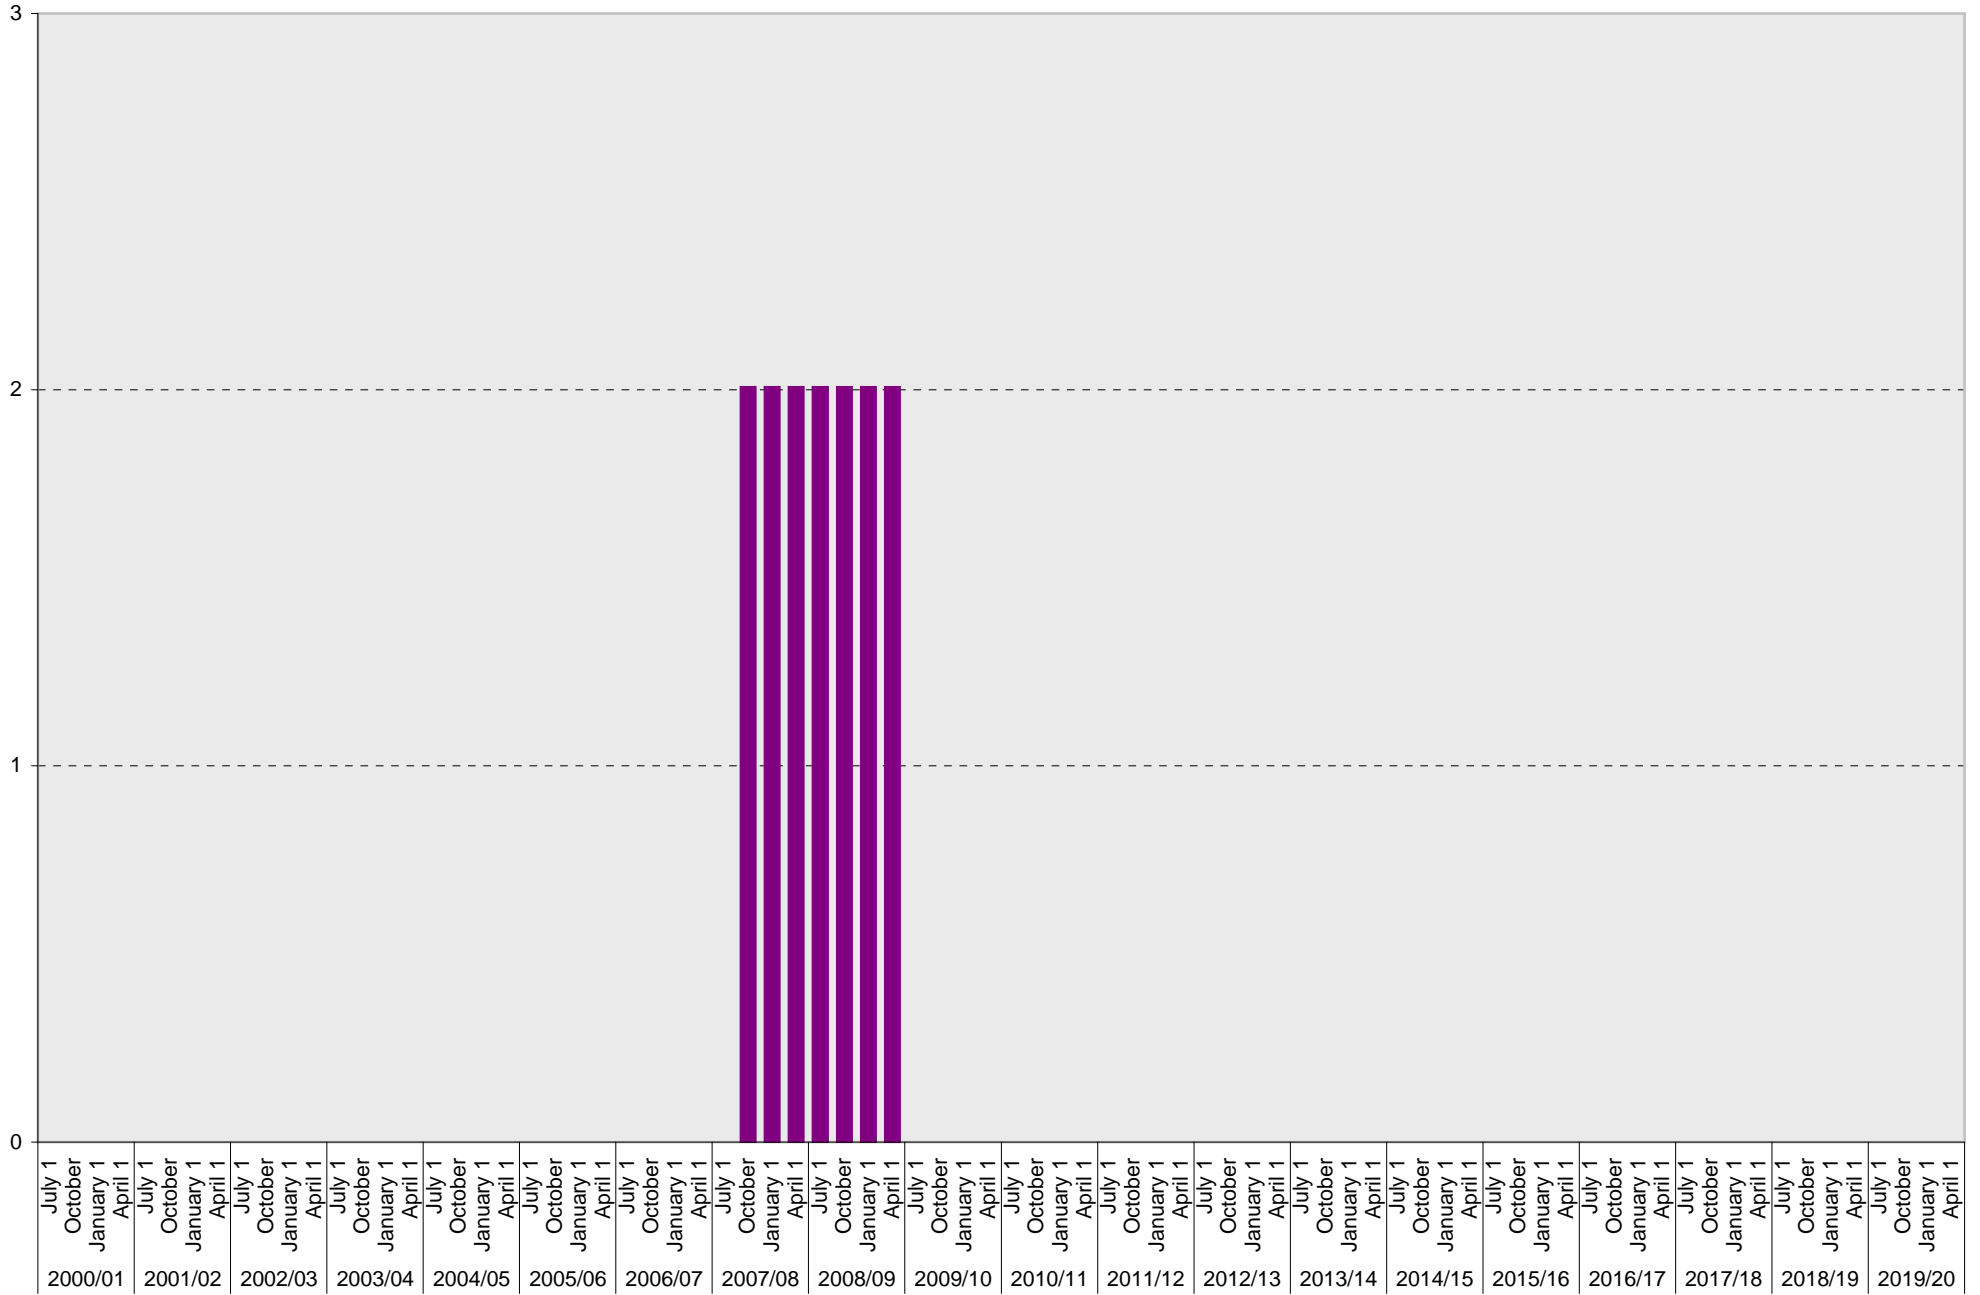

Lot P357: Visitor: Total Parking Spaces

Visitor: Total

University of California, San Diego Parking Space Inventory

Lot P357: Reserved Parking Spaces

■ Reserved

University of California, San Diego Parking Space Inventory
Lot P357: Allocated: Rady School of Management Visitor Parking Spaces