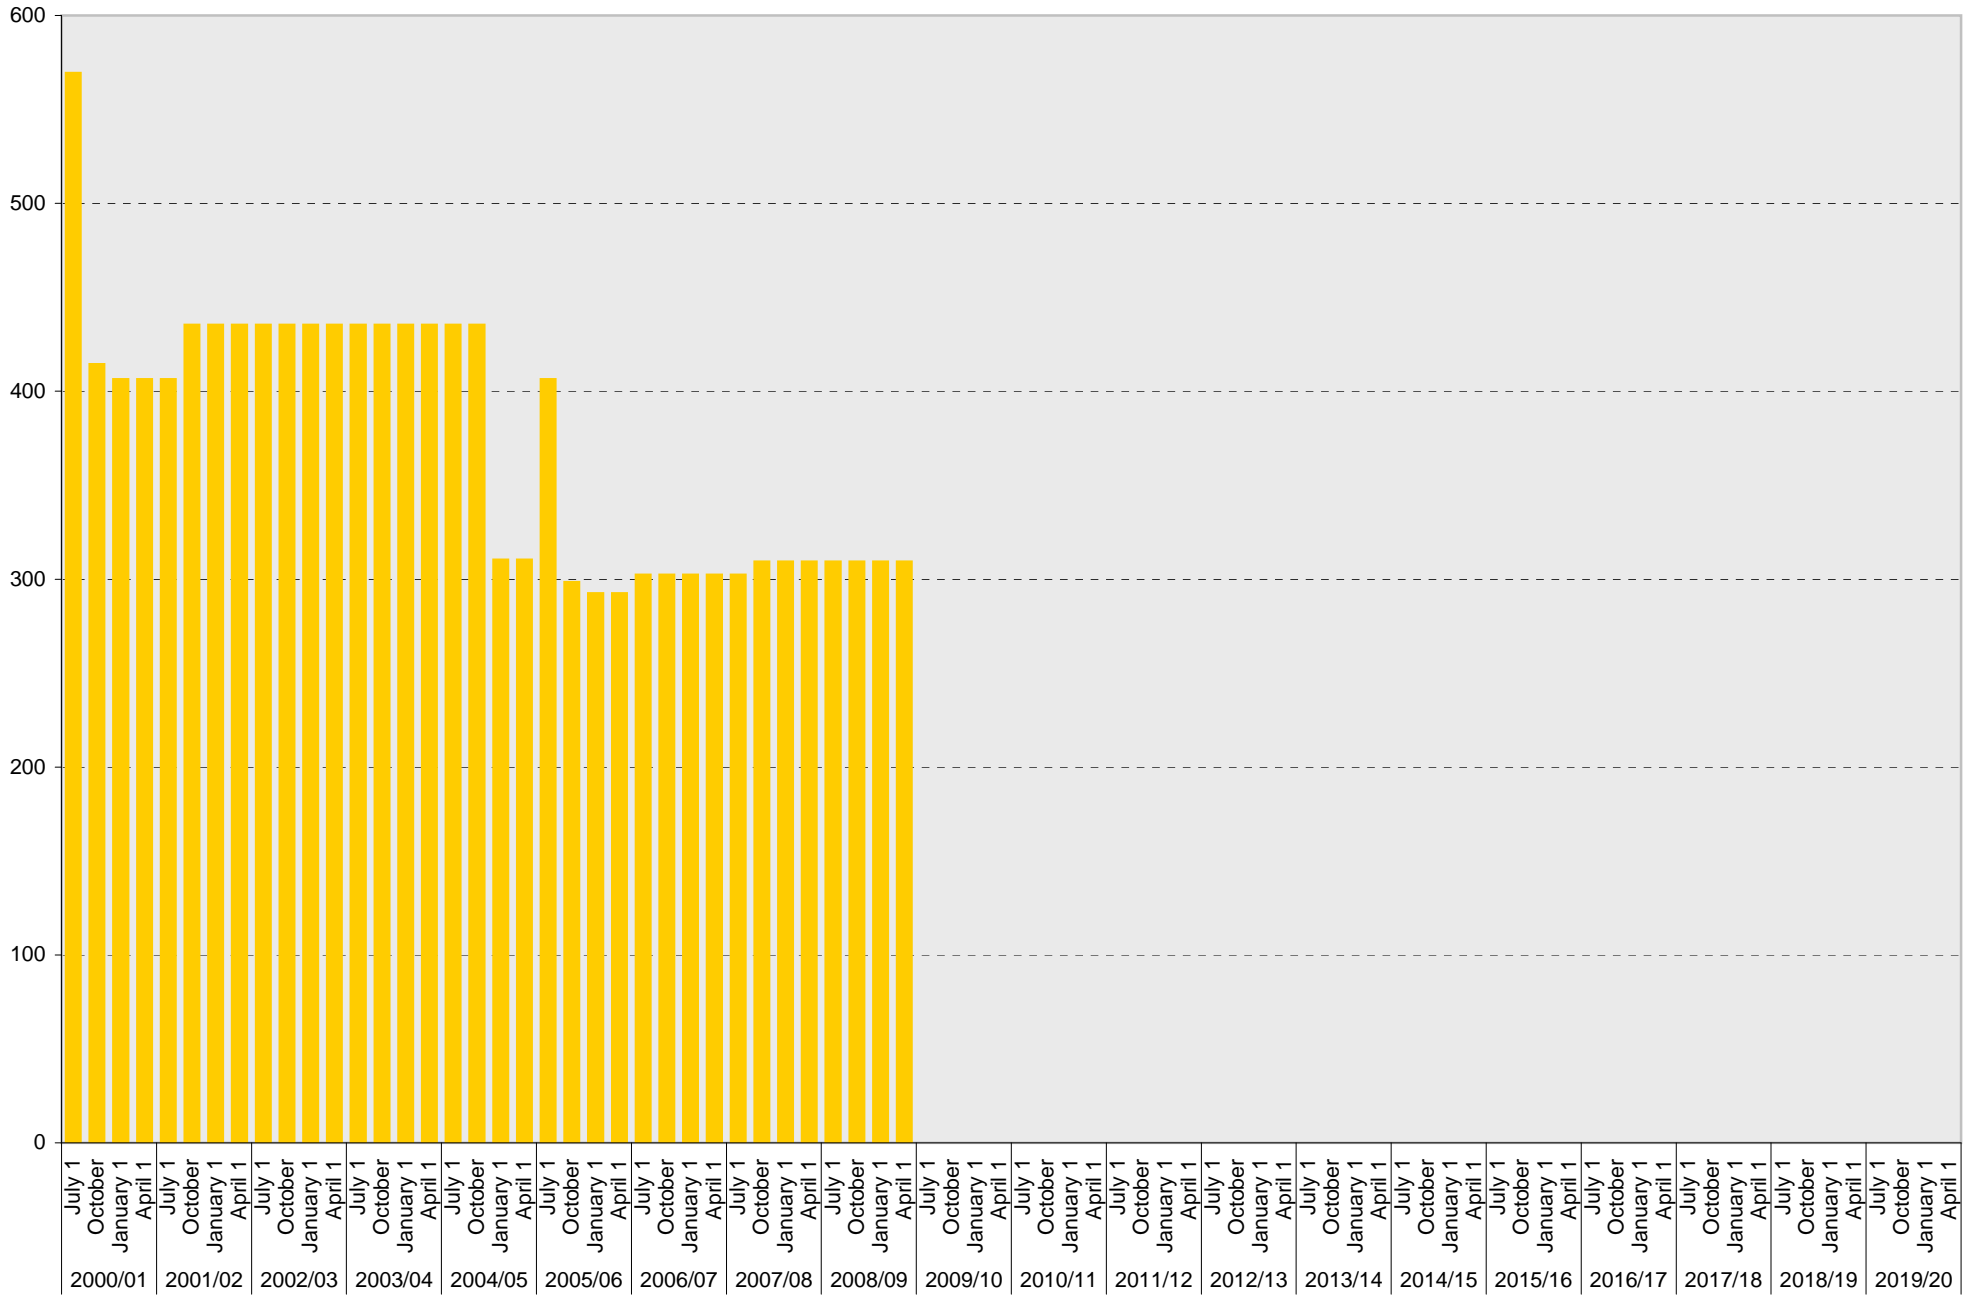

University of California, San Diego Parking Space Inventory

Lot P357: A Parking Spaces

■ A

University of California, San Diego Parking Space Inventory

Lot P357: S Parking Spaces

■ S

University of California, San Diego Parking Space Inventory

Lot P357: Visitor: Meter Parking Spaces

University of California, San Diego Parking Space Inventory

Lot P357: Visitor: Pay and Display Parking Spaces

Visitor: Pay and Display

University of California, San Diego Parking Space Inventory

Date		Visitor Parking Spaces			
		Meter	Pay and Display	Pay by Space	Pay upon Exit
2000/01	July 1	10			
	October 1	10			
	January 1	21			
	April 1	21			
2001/02	July 1	21			
	October 1	21			
	January 1	21			
	April 1	21			
2002/03	July 1	21			
	October 1	21			
	January 1	21			
	April 1	21			
2003/04	July 1	21			
	October 1	21			
	January 1	21			
	April 1	21			
2004/05	July 1	21			
	October 1	21			
	January 1	21			
	April 1	21			
2005/06	July 1	21			
	October 1	21			
	January 1	21			
	April 1	21			
2006/07	July 1	21			
	October 1	21			
	January 1	21			
	April 1	21			
2007/08	July 1	20			
	October 1	20			
	January 1	20			
	April 1	20			
2008/09	July 1	20			
	October 1	20			
	January 1	20			
	April 1	20			
2009/10	July 1				
	October 1				
	January 1				
	April 1				

Date		Visitor Parking Spaces			
		Meter	Pay and Display	Pay by Space	Pay upon Exit
2010/11	July 1				
	October 1				
	January 1				
	April 1				
2011/12	July 1				
	October 1				
	January 1				
	April 1				
2012/13	July 1		15		
	October 1		15		
	January 1		15		
	April 1		15		
2013/14	July 1		15		
	October 1		15		
	January 1		15		
	April 1		15		
2014/15	July 1		15		
	October 1		15		
	January 1		15		
	April 1		15		
2015/16	July 1				
	October 1				
	January 1				
	April 1				
2016/17	July 1				
	October 1				
	January 1				
	April 1				
2017/18	July 1				
	October 1				
	January 1				
	April 1				
2018/19	July 1				
	October 1				
	January 1				
	April 1				
2019/20	July 1				
	October 1				
	January 1				
	April 1				