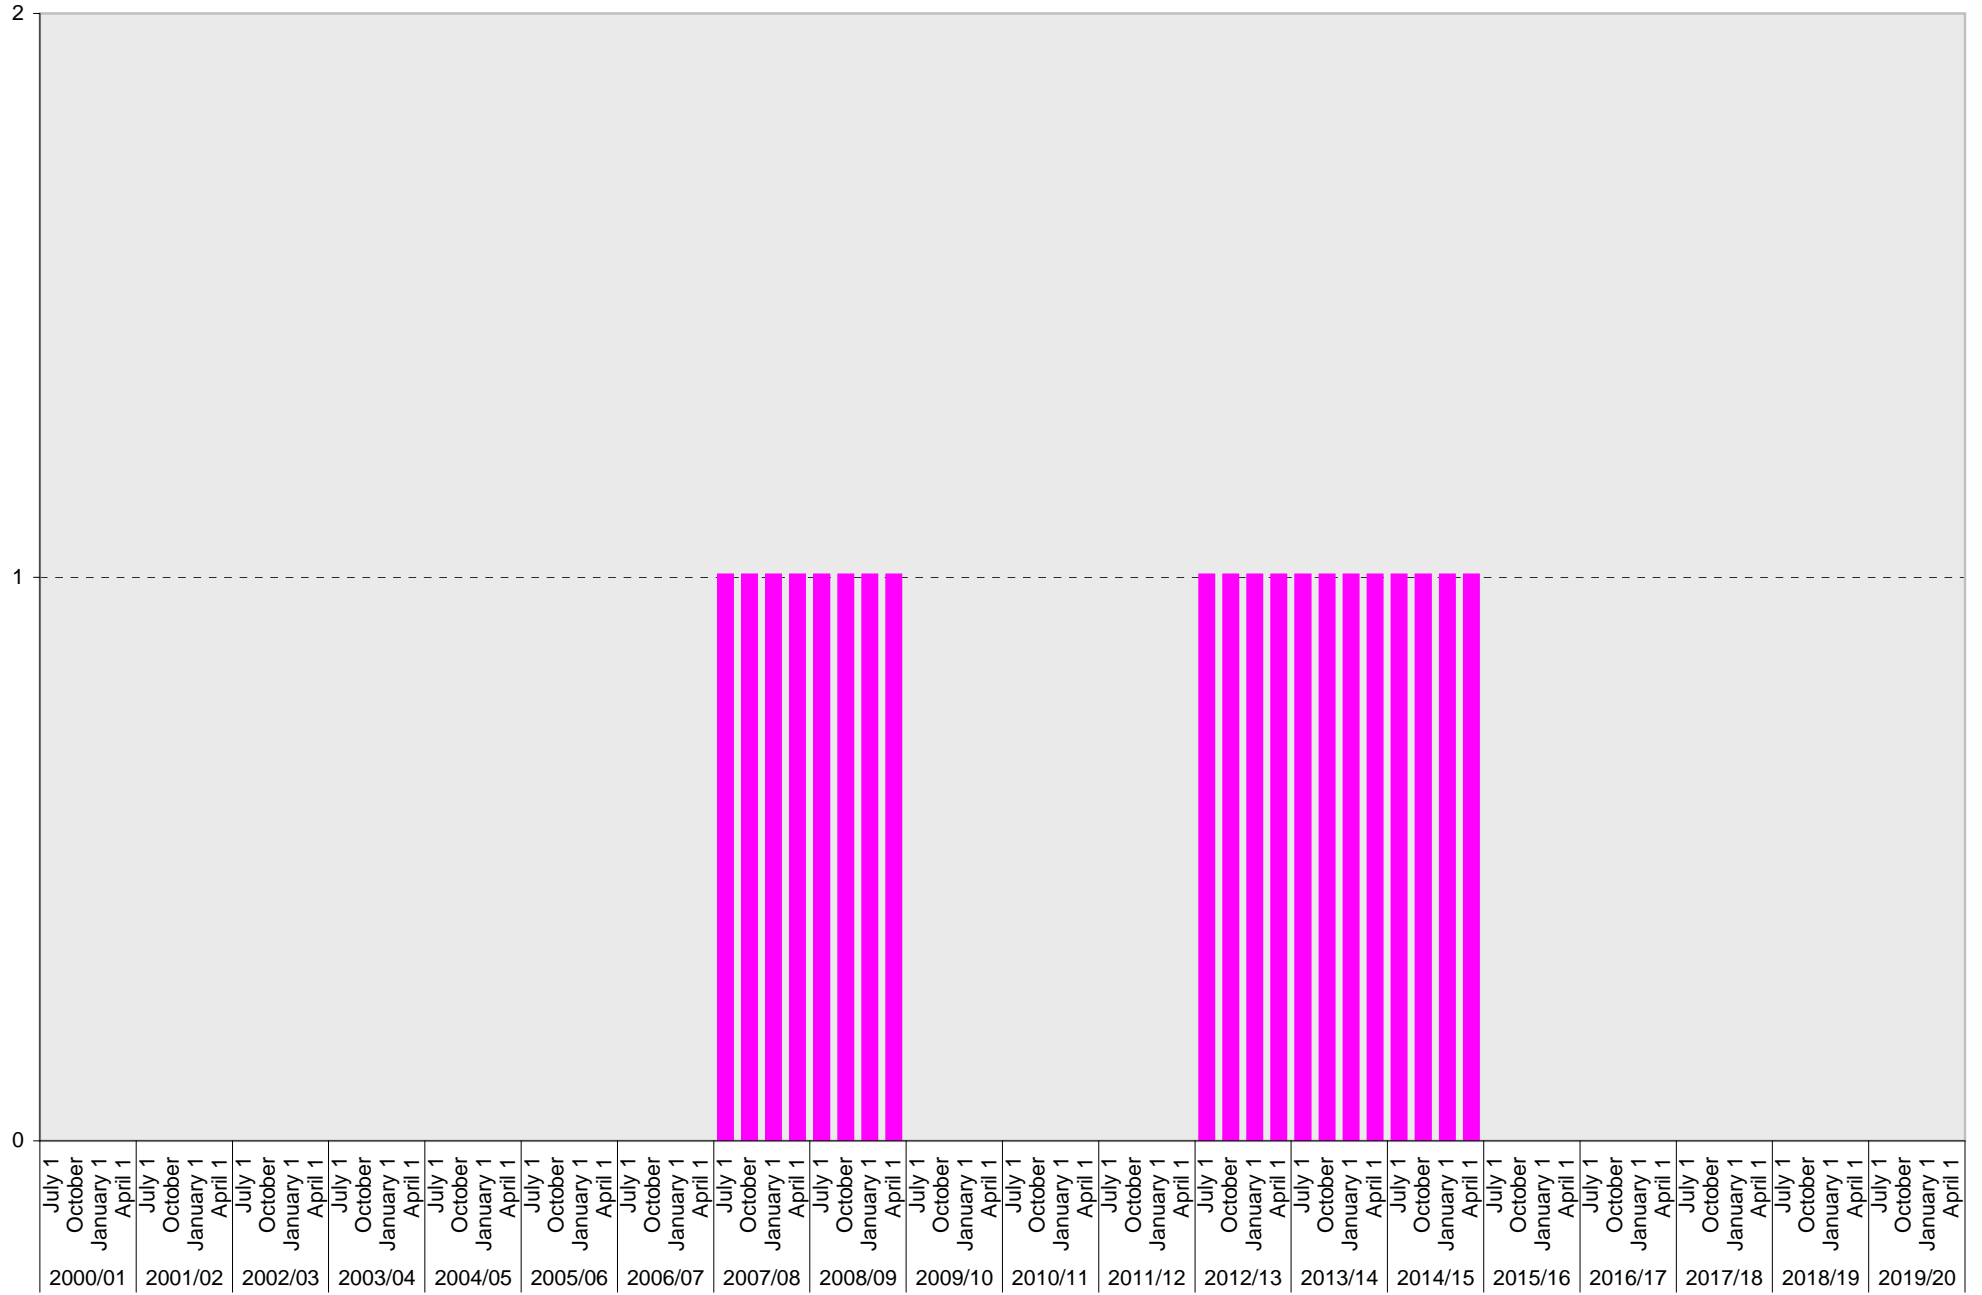

University of California, San Diego Parking Space Inventory

Lot P357: Motorcycle Parking Sections

Motorcycle