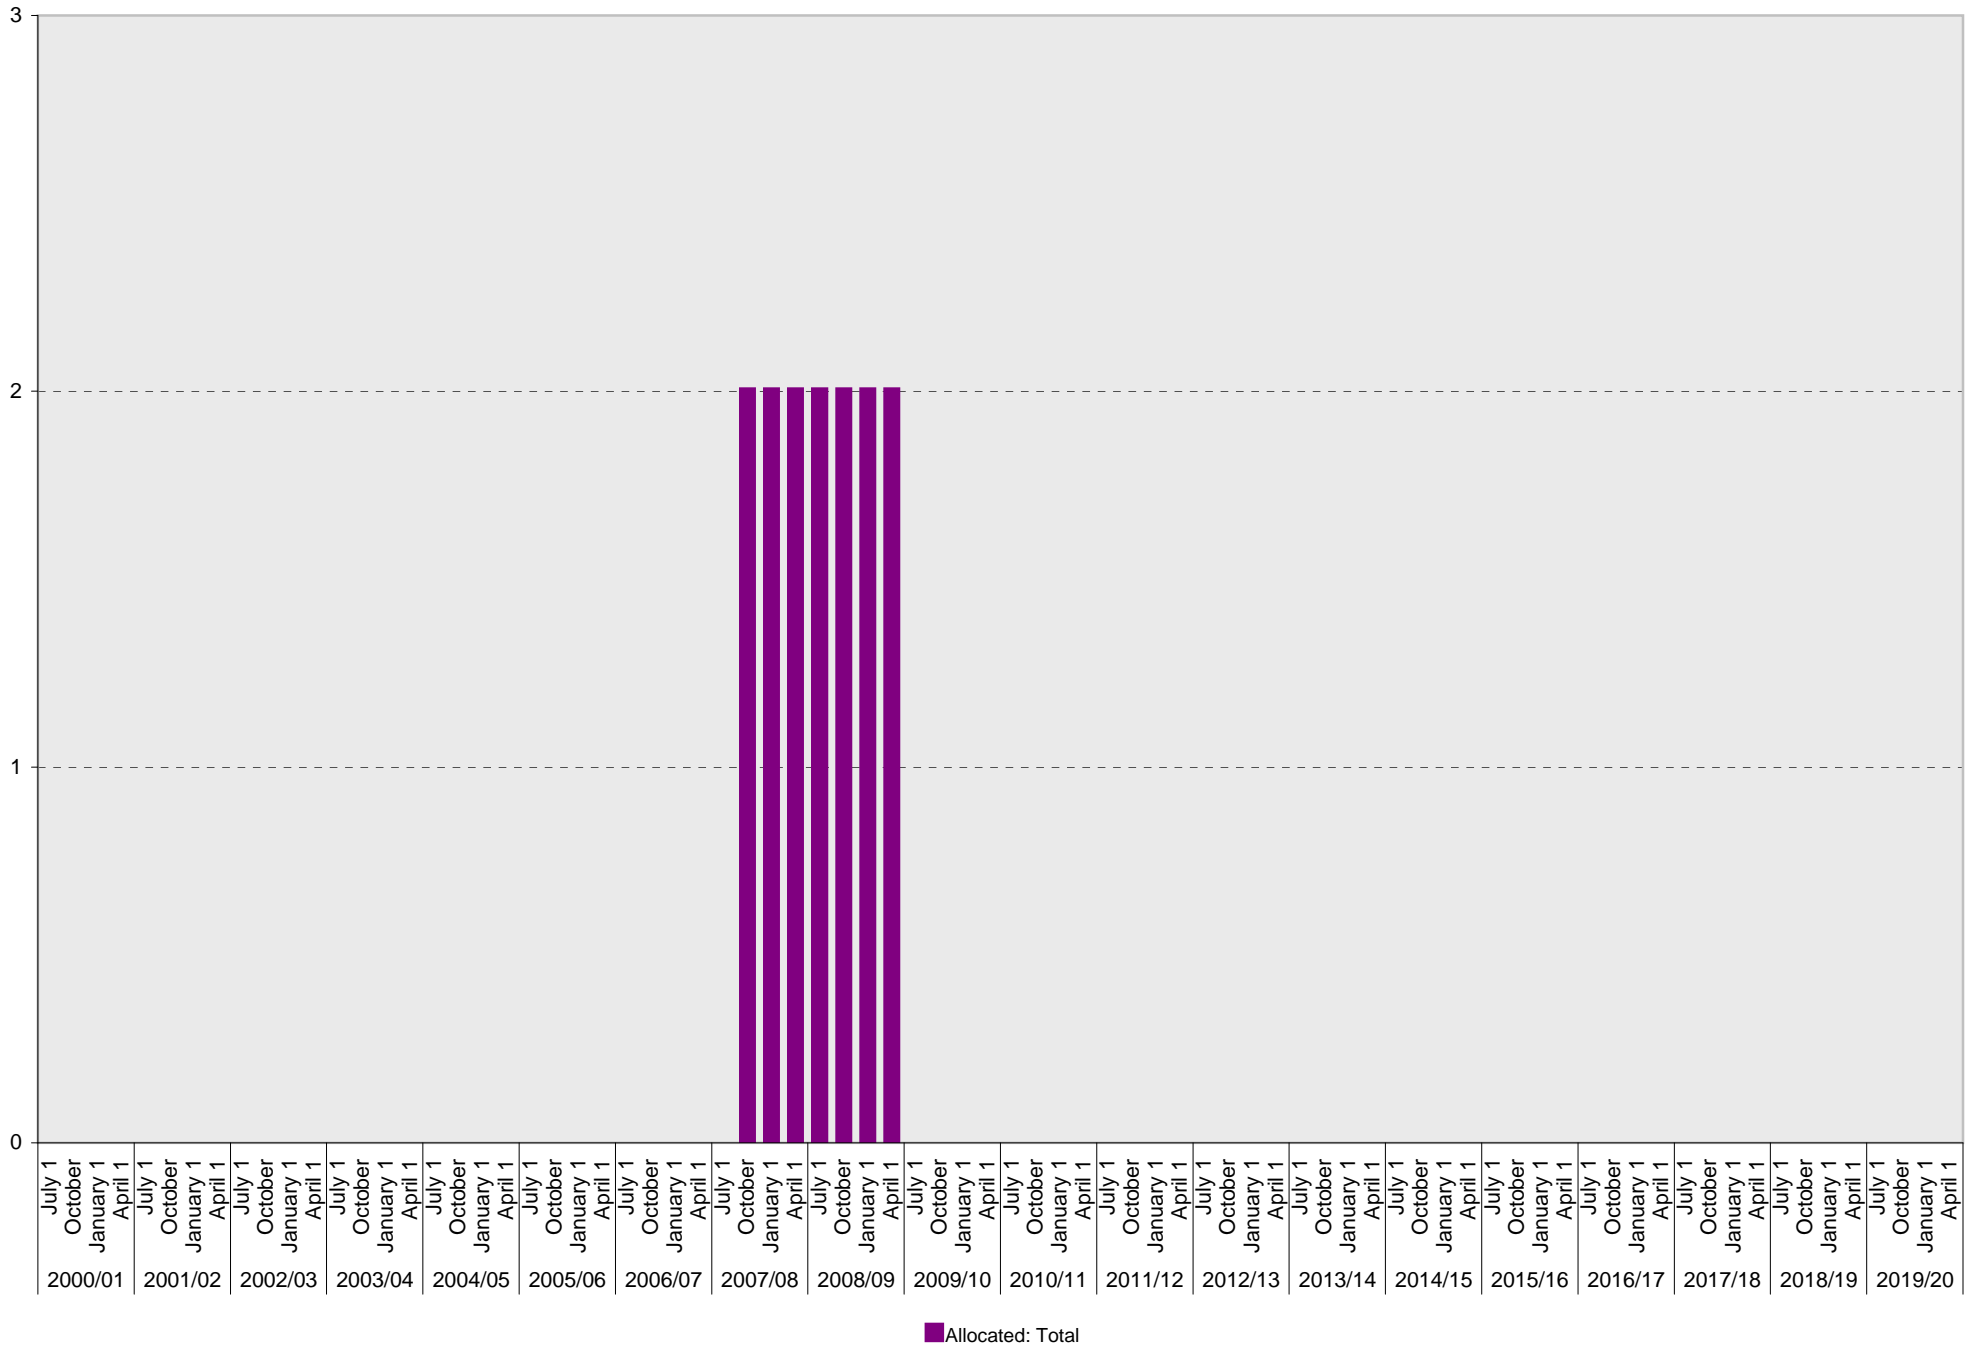

University of California, San Diego Parking Space Inventory

Lot P357: Allocated: Total Parking Spaces