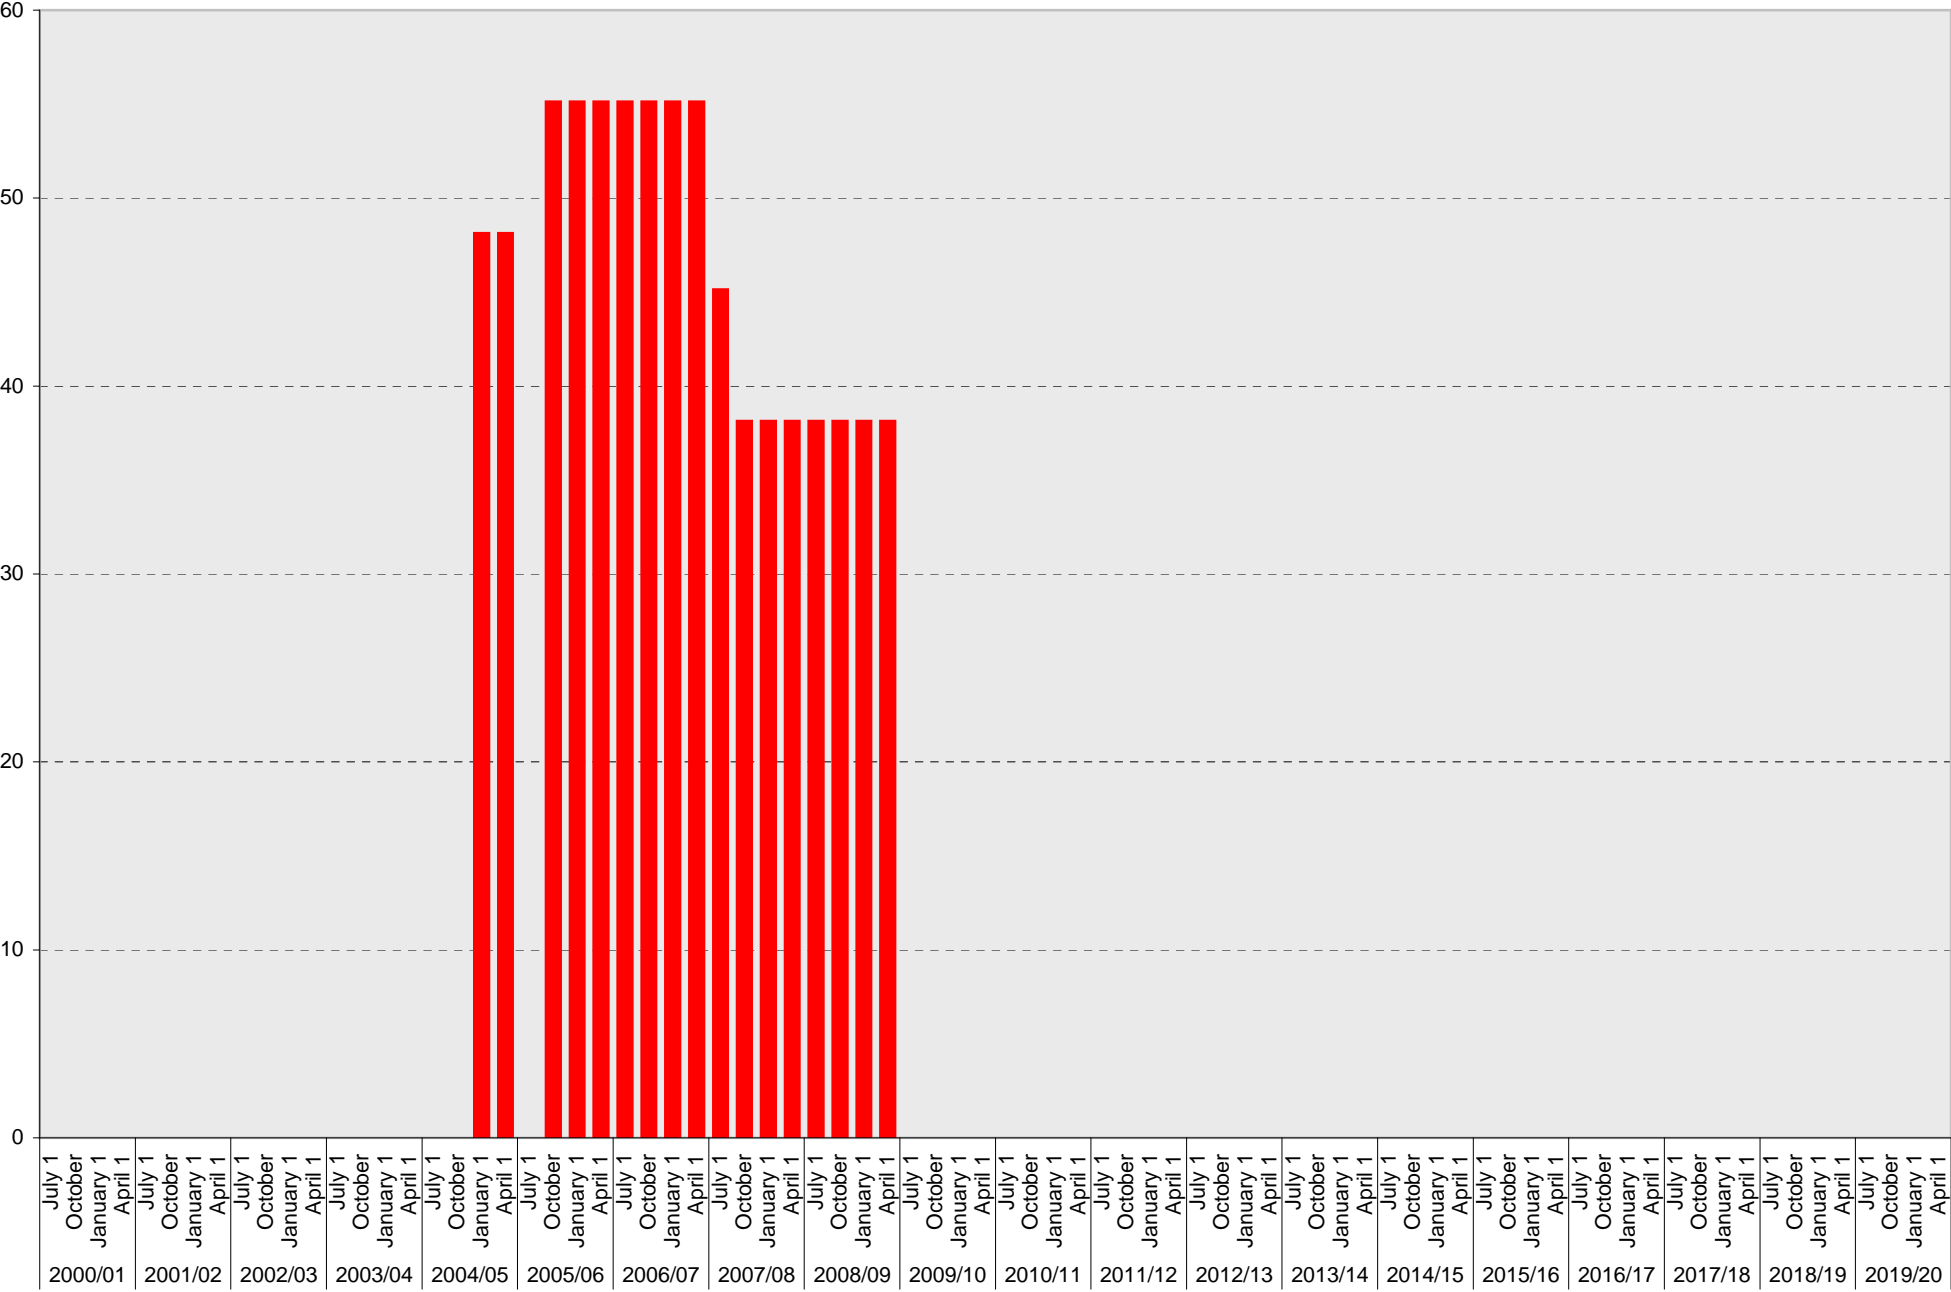

University of California, San Diego Parking Space Inventory

Lot P357: A Parking Spaces

■ A

University of California, San Diego Parking Space Inventory

Lot P357: S Parking Spaces

■ S

University of California, San Diego Parking Space Inventory

Lot P357: Visitor: Meter Parking Spaces

University of California, San Diego Parking Space Inventory

Lot P357: Visitor: Pay and Display Parking Spaces

Visitor: Pay and Display

University of California, San Diego Parking Space Inventory

Date		Visitor Parking Spaces			
		Meter	Pay and Display	Pay by Space	Pay upon Exit
2000/01	July 1	10			
	October 1	10			
	January 1	21			
	April 1	21			
2001/02	July 1	21			
	October 1	21			
	January 1	21			
	April 1	21			
2002/03	July 1	21			
	October 1	21			
	January 1	21			
	April 1	21			
2003/04	July 1	21			
	October 1	21			
	January 1	21			
	April 1	21			
2004/05	July 1	21			
	October 1	21			
	January 1	21			
	April 1	21			
2005/06	July 1	21			
	October 1	21			
	January 1	21			
	April 1	21			
2006/07	July 1	21			
	October 1	21			
	January 1	21			
	April 1	21			
2007/08	July 1	20			
	October 1	20			
	January 1	20			
	April 1	20			
2008/09	July 1	20			
	October 1	20			
	January 1	20			
	April 1	20			
2009/10	July 1				
	October 1				
	January 1				
	April 1				