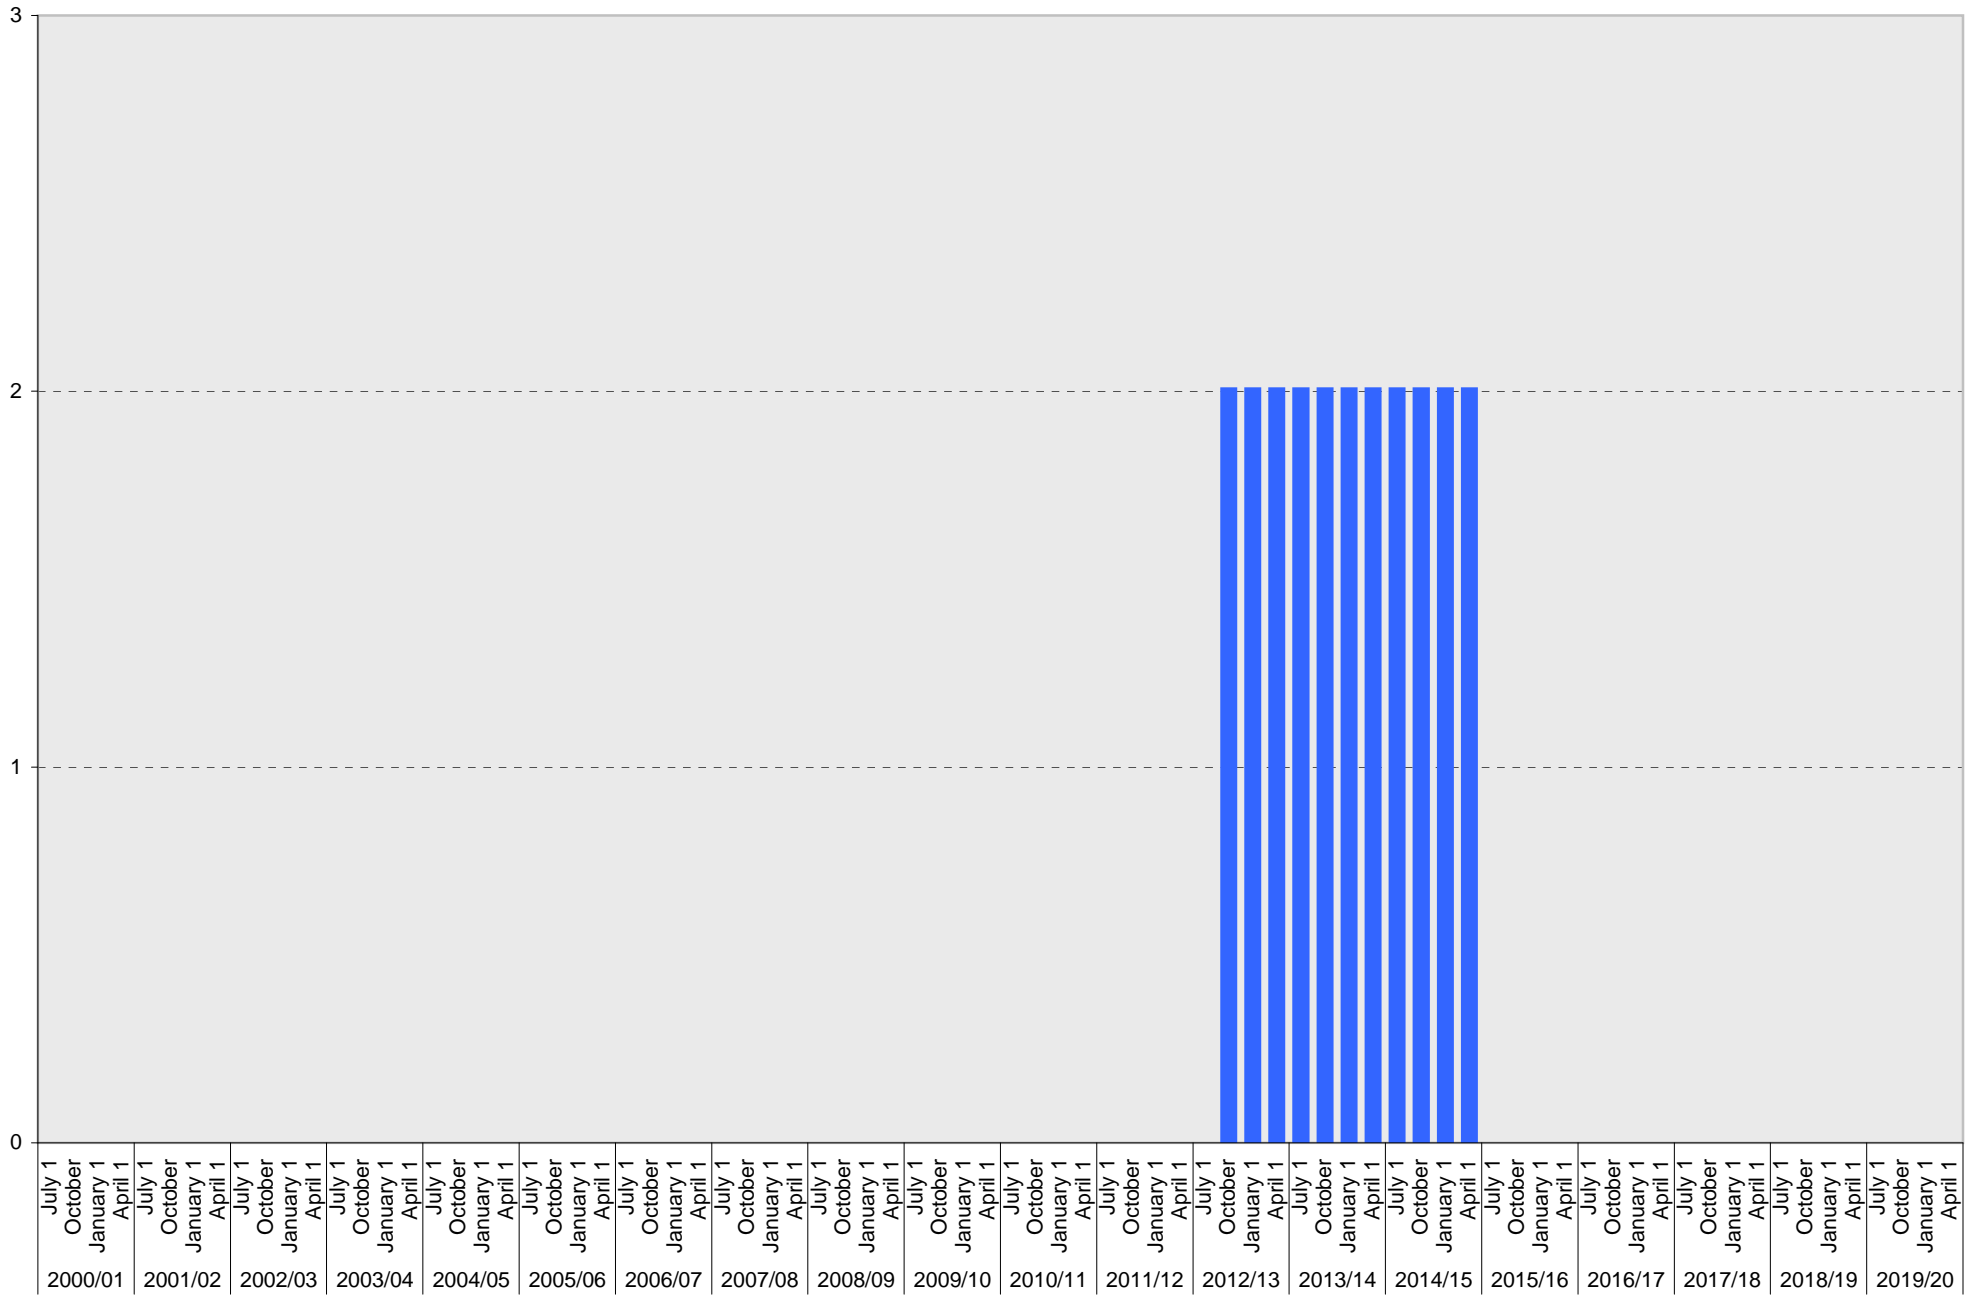

University of California, San Diego Parking Space Inventory

Lot P357: Reserved Parking Spaces

■ Reserved