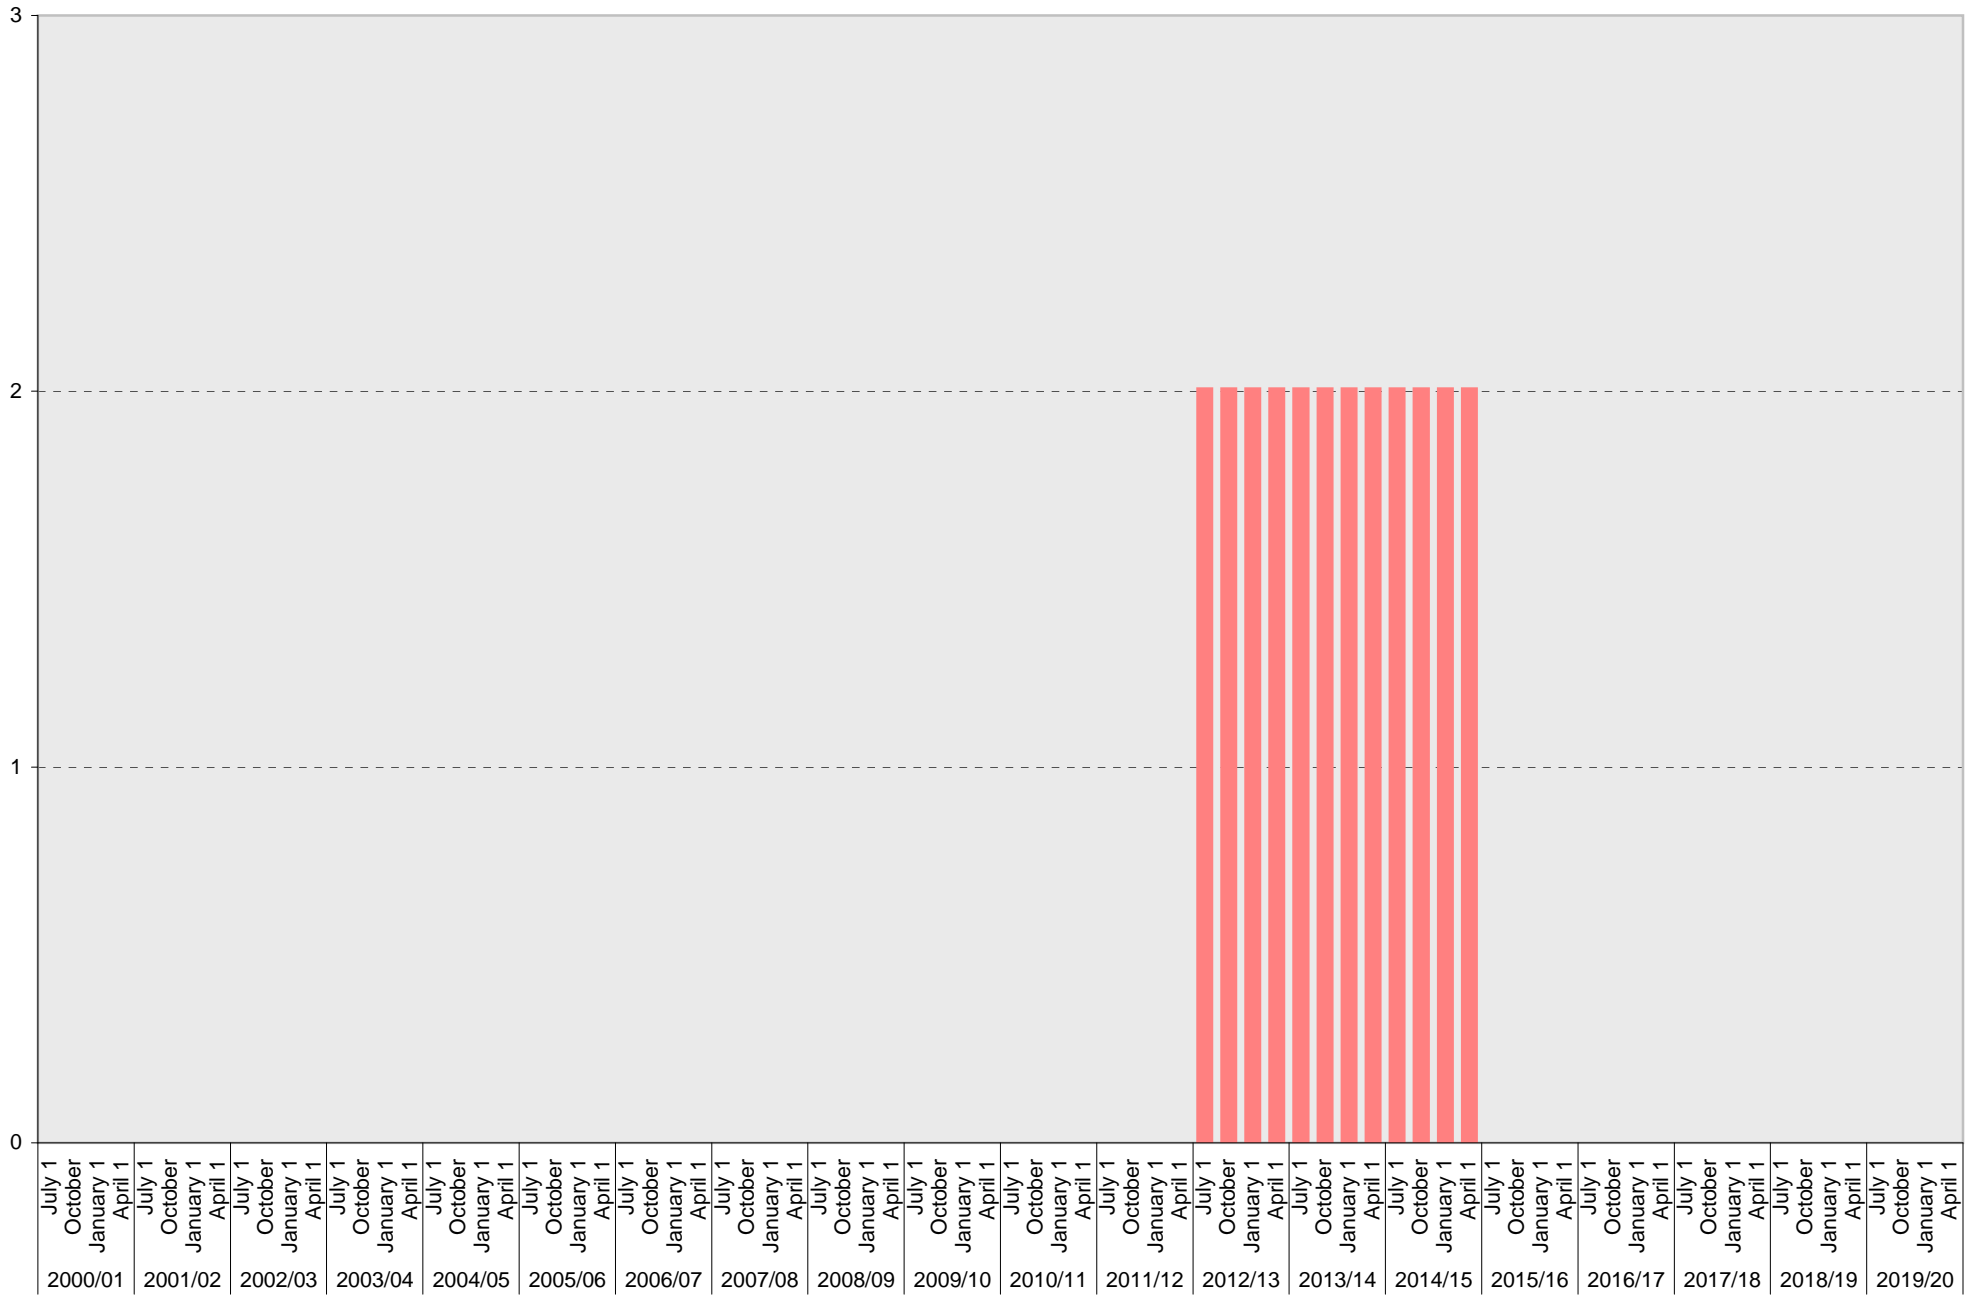

University of California, San Diego Parking Space Inventory

Lot P357: Service Yard Parking Spaces

Service Yard