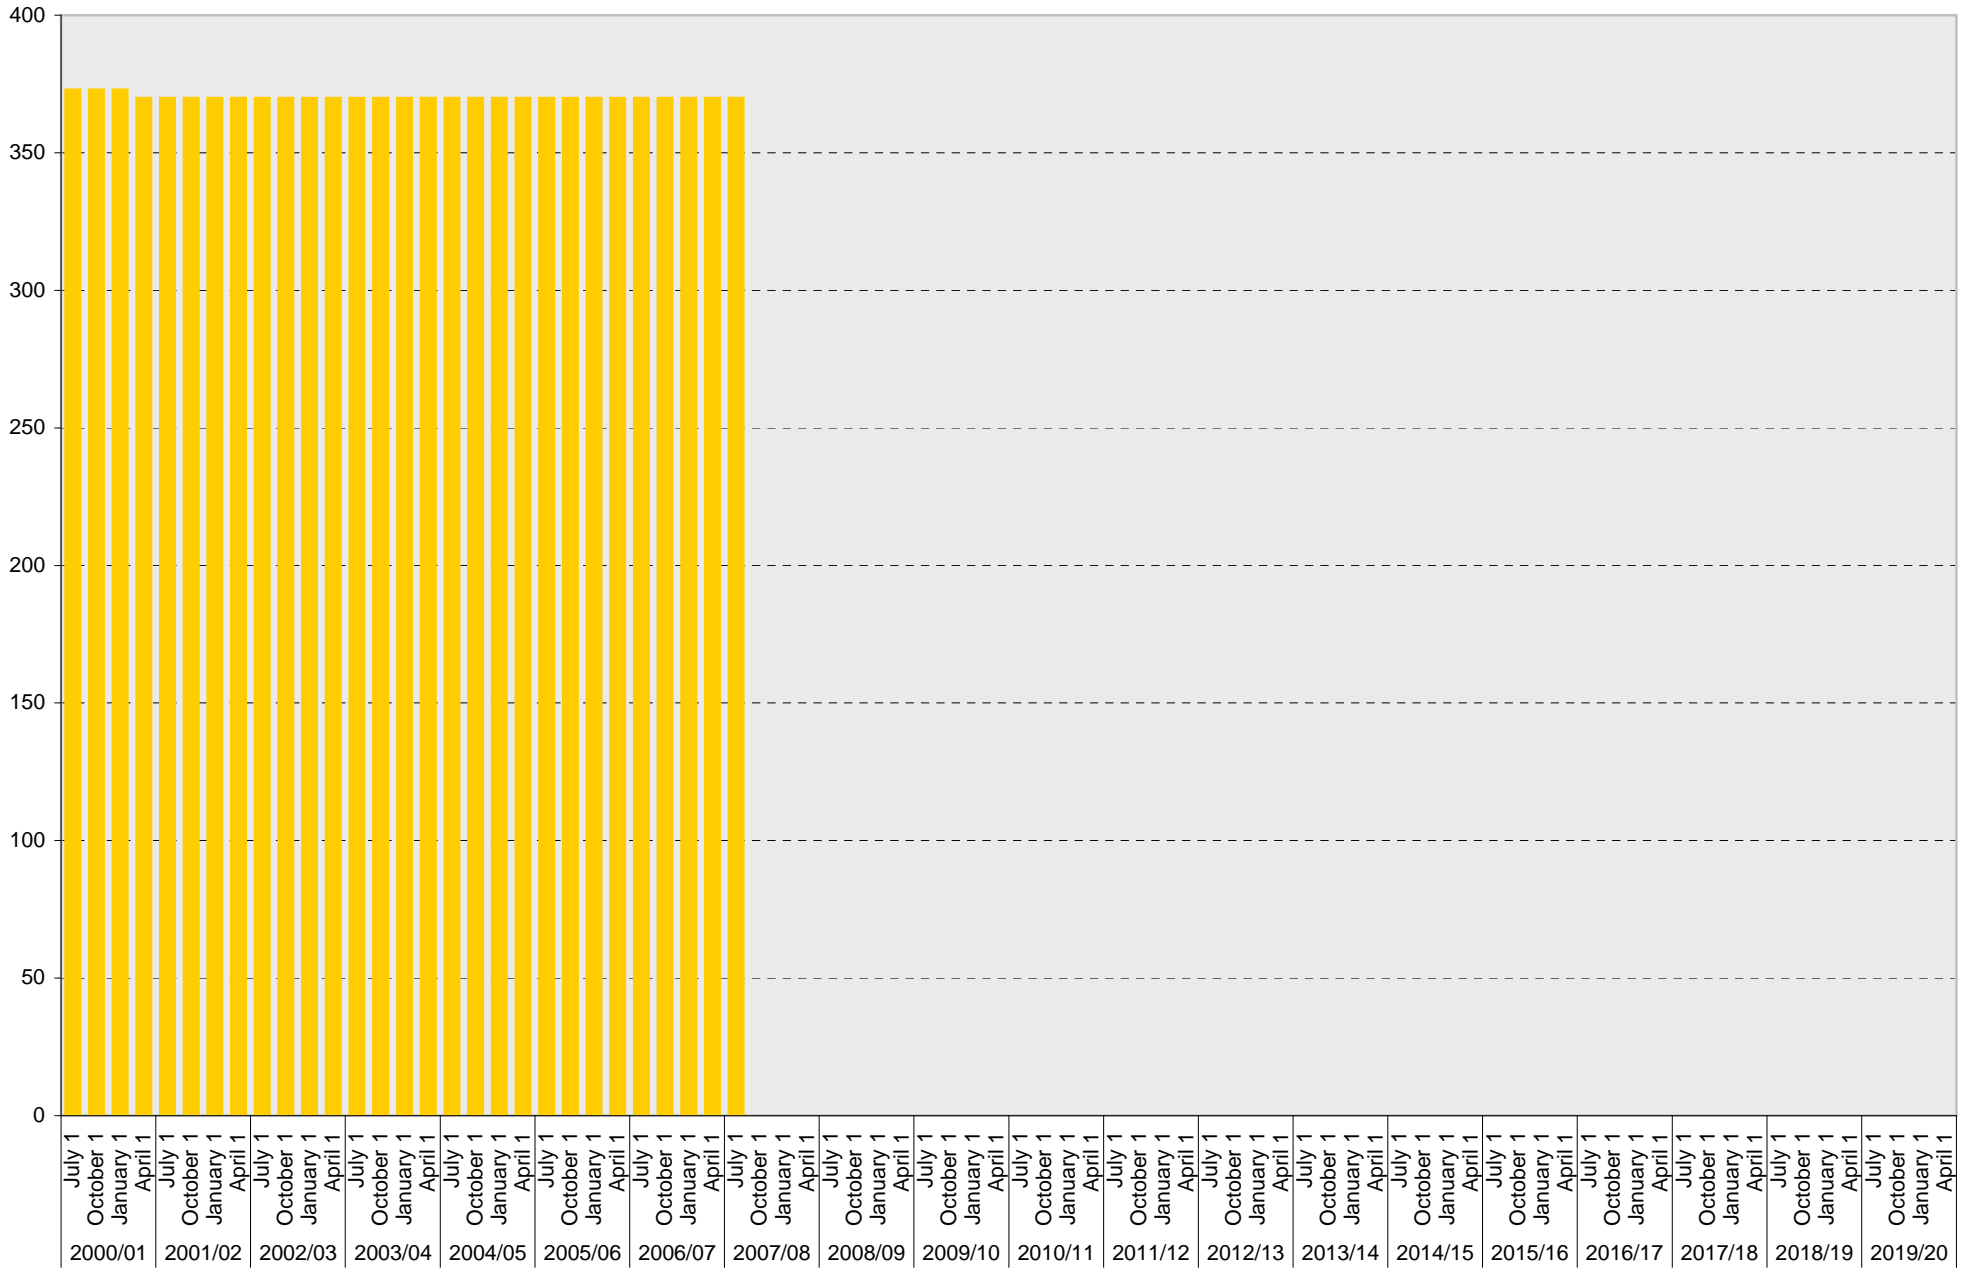

University of California, San Diego Parking Space Inventory

Lot P356: S Parking Spaces

■ S

University of California, San Diego Parking Space Inventory
 Lot P356: Visitor Parking Spaces

Date		Visitor Parking Spaces			
		Meter	Pay and Display	Pay by Space	Pay upon Exit
2000/01	July 1				
	October 1				
	January 1				
	April 1				
2001/02	July 1				
	October 1				
	January 1				
	April 1				
2002/03	July 1				
	October 1				
	January 1				
	April 1				
2003/04	July 1				
	October 1				
	January 1				
	April 1				
2004/05	July 1				
	October 1				
	January 1				
	April 1				
2005/06	July 1				
	October 1				
	January 1				
	April 1				
2006/07	July 1				
	October 1				
	January 1				
	April 1				
2007/08	July 1				
	October 1				
	January 1				
	April 1				
2008/09	July 1				
	October 1				
	January 1				
	April 1				
2009/10	July 1				
	October 1				
	January 1				
	April 1				

Date		Visitor Parking Spaces			
		Meter	Pay and Display	Pay by Space	Pay upon Exit
2010/11	July 1				
	October 1				
	January 1				
	April 1				
2011/12	July 1				
	October 1				
	January 1				
	April 1				
2012/13	July 1				
	October 1				
	January 1				
	April 1				
2013/14	July 1				
	October 1				
	January 1				
	April 1				
2014/15	July 1				
	October 1				
	January 1				
	April 1				
2015/16	July 1				
	October 1				
	January 1				
	April 1				
2016/17	July 1				
	October 1				
	January 1				
	April 1				
2017/18	July 1				
	October 1				
	January 1				
	April 1				
2018/19	July 1				
	October 1				
	January 1				
	April 1				
2019/20	July 1				
	October 1				
	January 1				
	April 1				