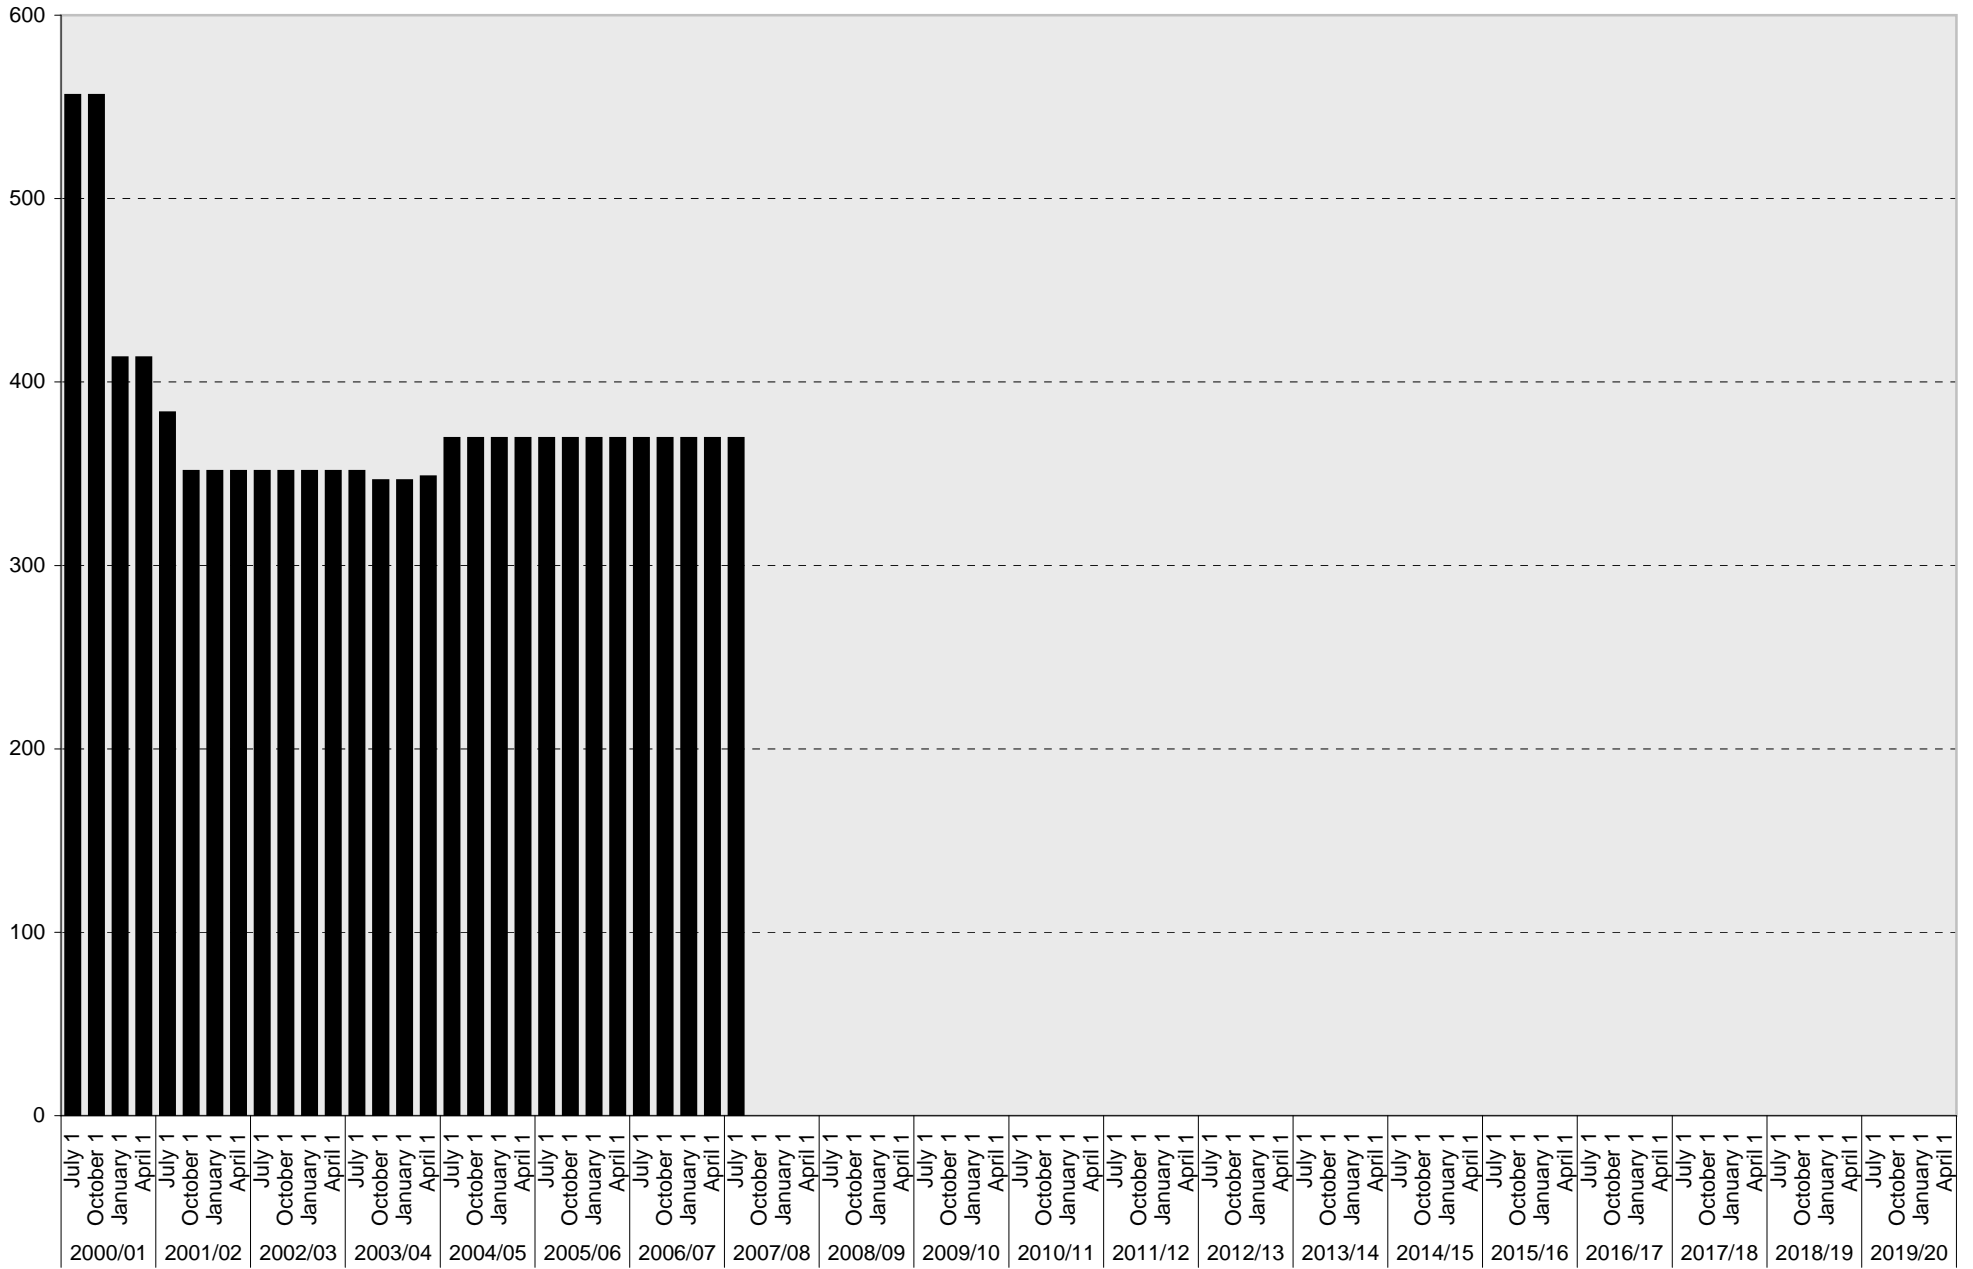

## Lot P355: S Parking Spaces

■ S

## Lot P355: Total Parking Spaces

■ Total