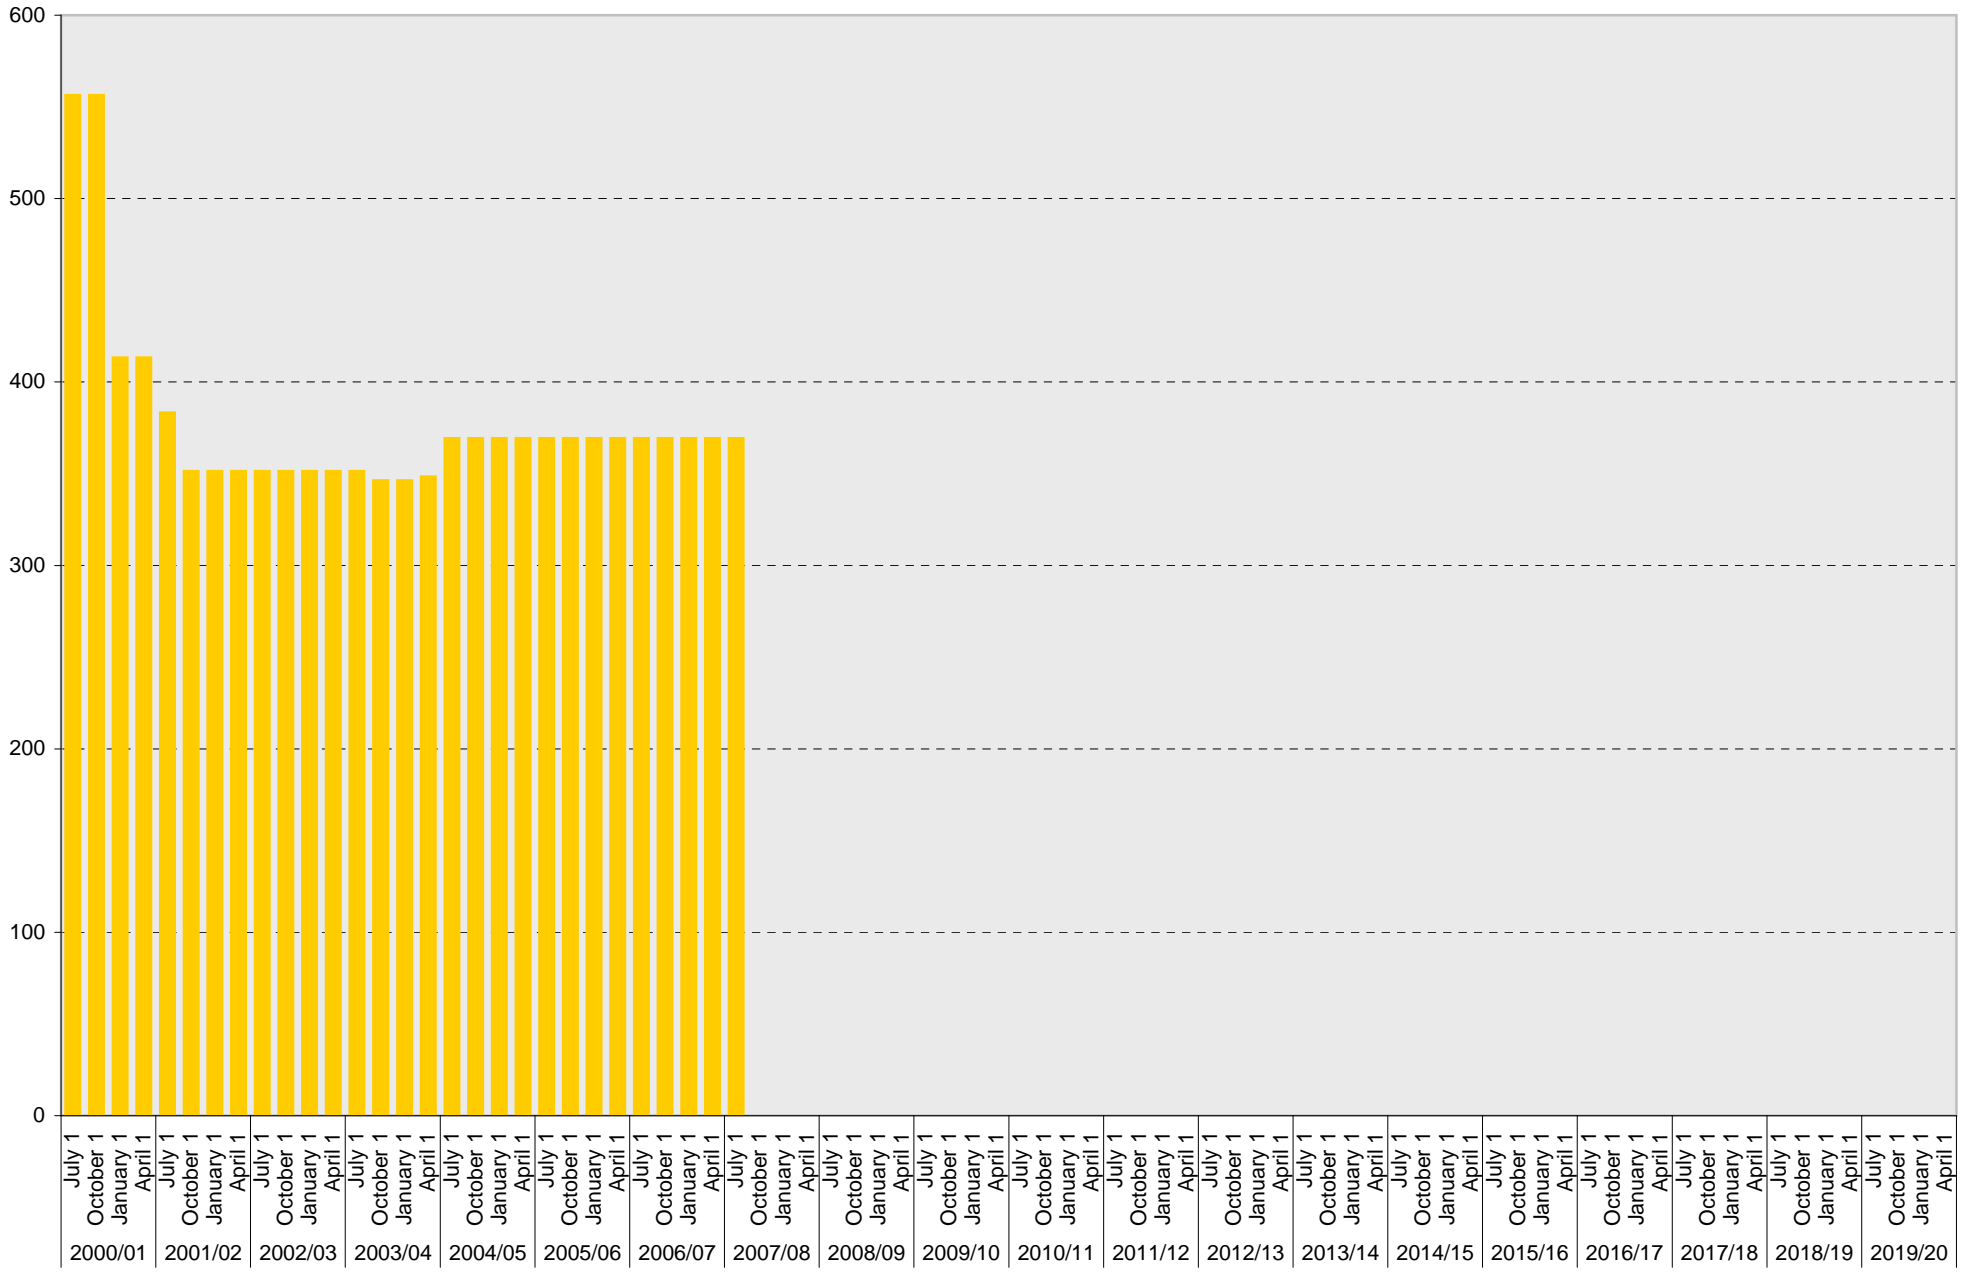

# University of California, San Diego Parking Space Inventory

## Lot P355: S Parking Spaces

■ S

## Lot P355: Total Parking Spaces

■ Total

Date		Visitor Parking Spaces			
		Meter	Pay and Display	Pay by Space	Pay upon Exit
2010/11	July 1				
	October 1				
	January 1				
	April 1				
2011/12	July 1				
	October 1				
	January 1				
	April 1				
2012/13	July 1				
	October 1				
	January 1				
	April 1				
2013/14	July 1				
	October 1				
	January 1				
	April 1				
2014/15	July 1				
	October 1				
	January 1				
	April 1				
2015/16	July 1				
	October 1				
	January 1				
	April 1				
2016/17	July 1				
	October 1				
	January 1				
	April 1				
2017/18	July 1				
	October 1				
	January 1				
	April 1				
2018/19	July 1				
	October 1				
	January 1				
	April 1				
2019/20	July 1				
	October 1				
	January 1				
	April 1				