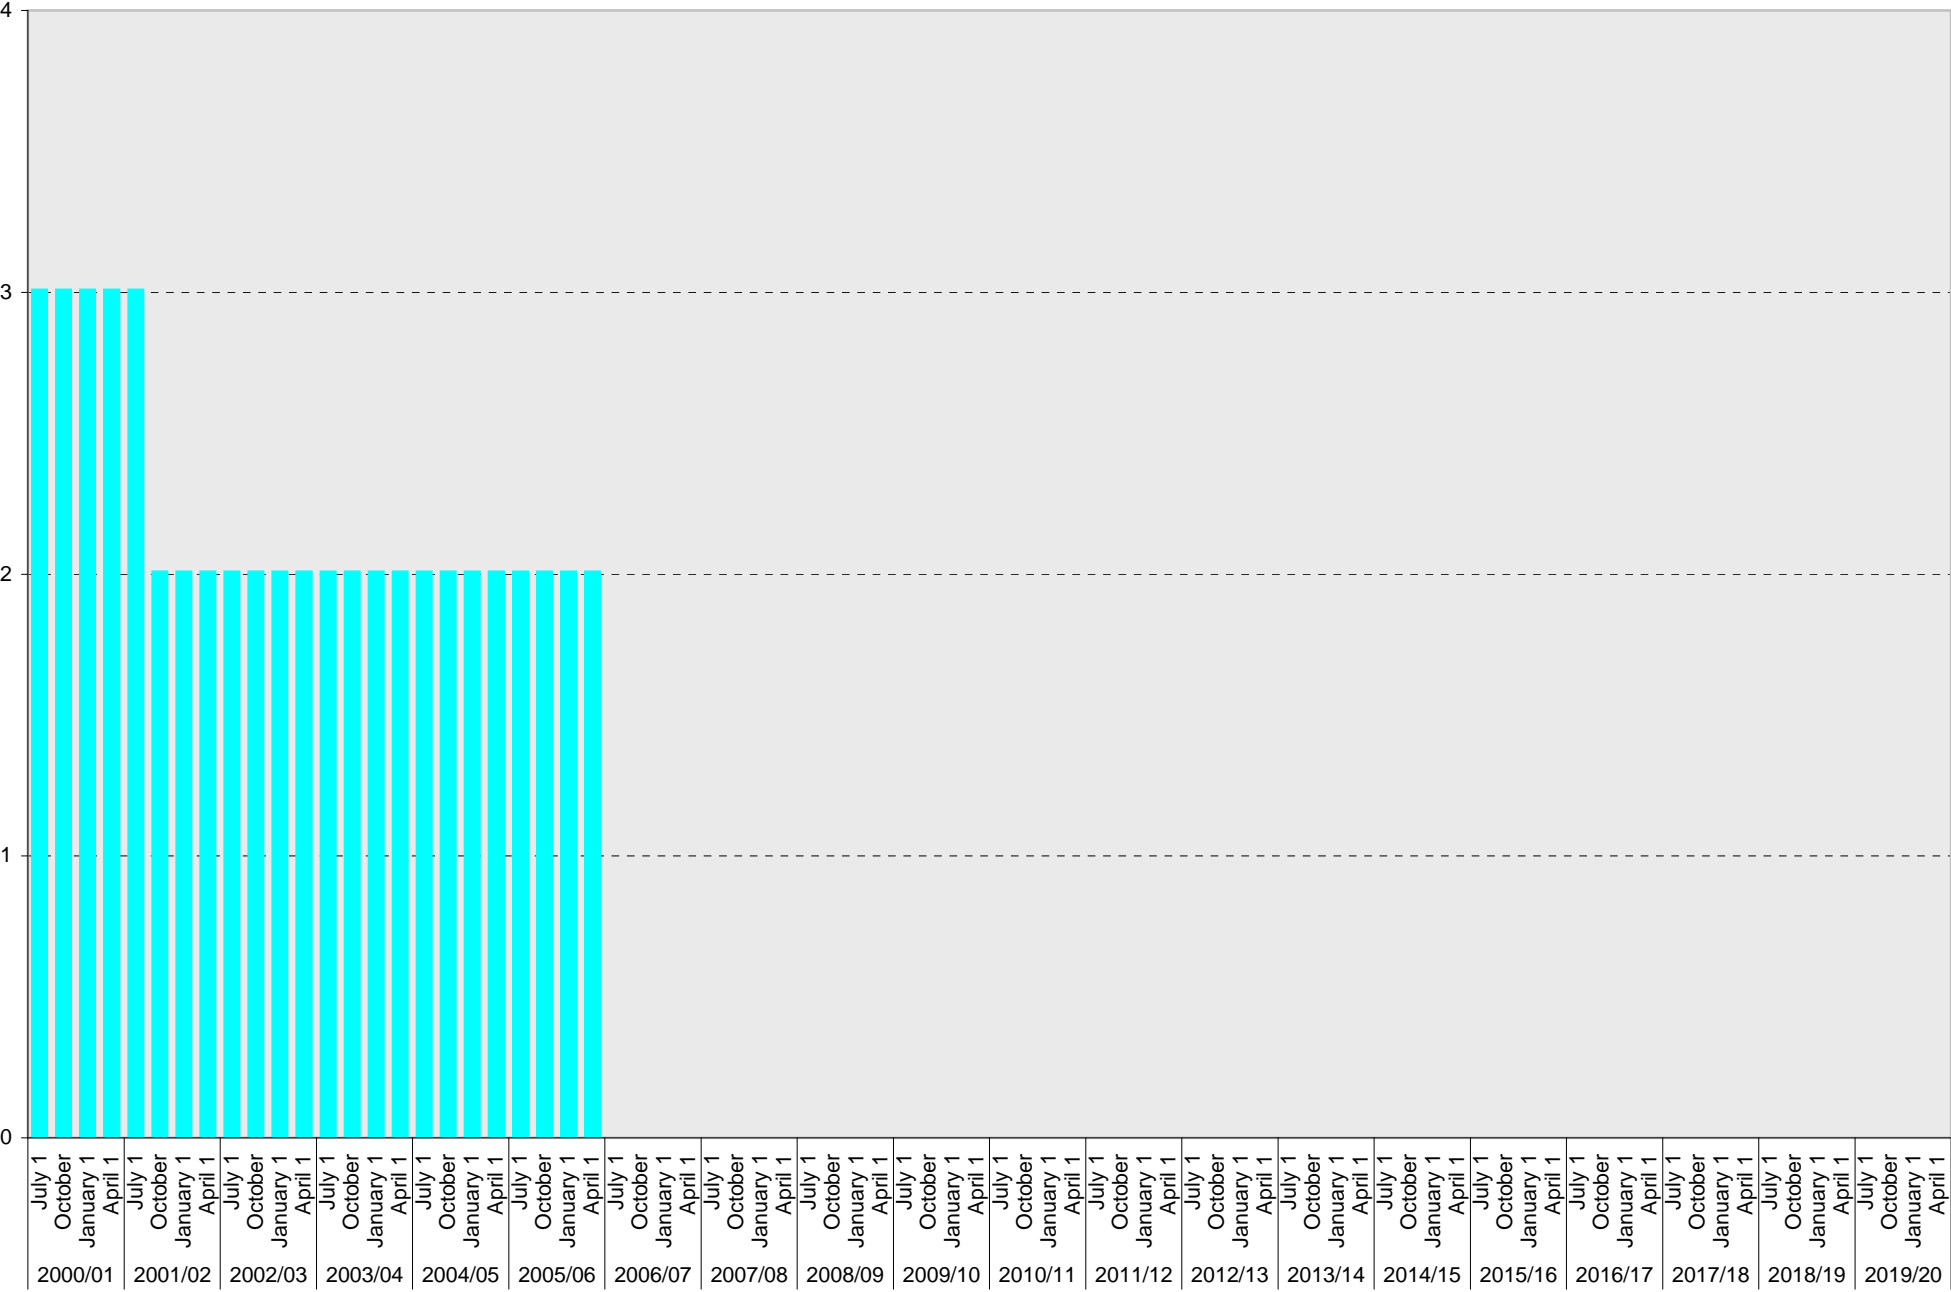

University of California, San Diego Parking Space Inventory
Lot P354: Loading Parking Spaces

■ Loading