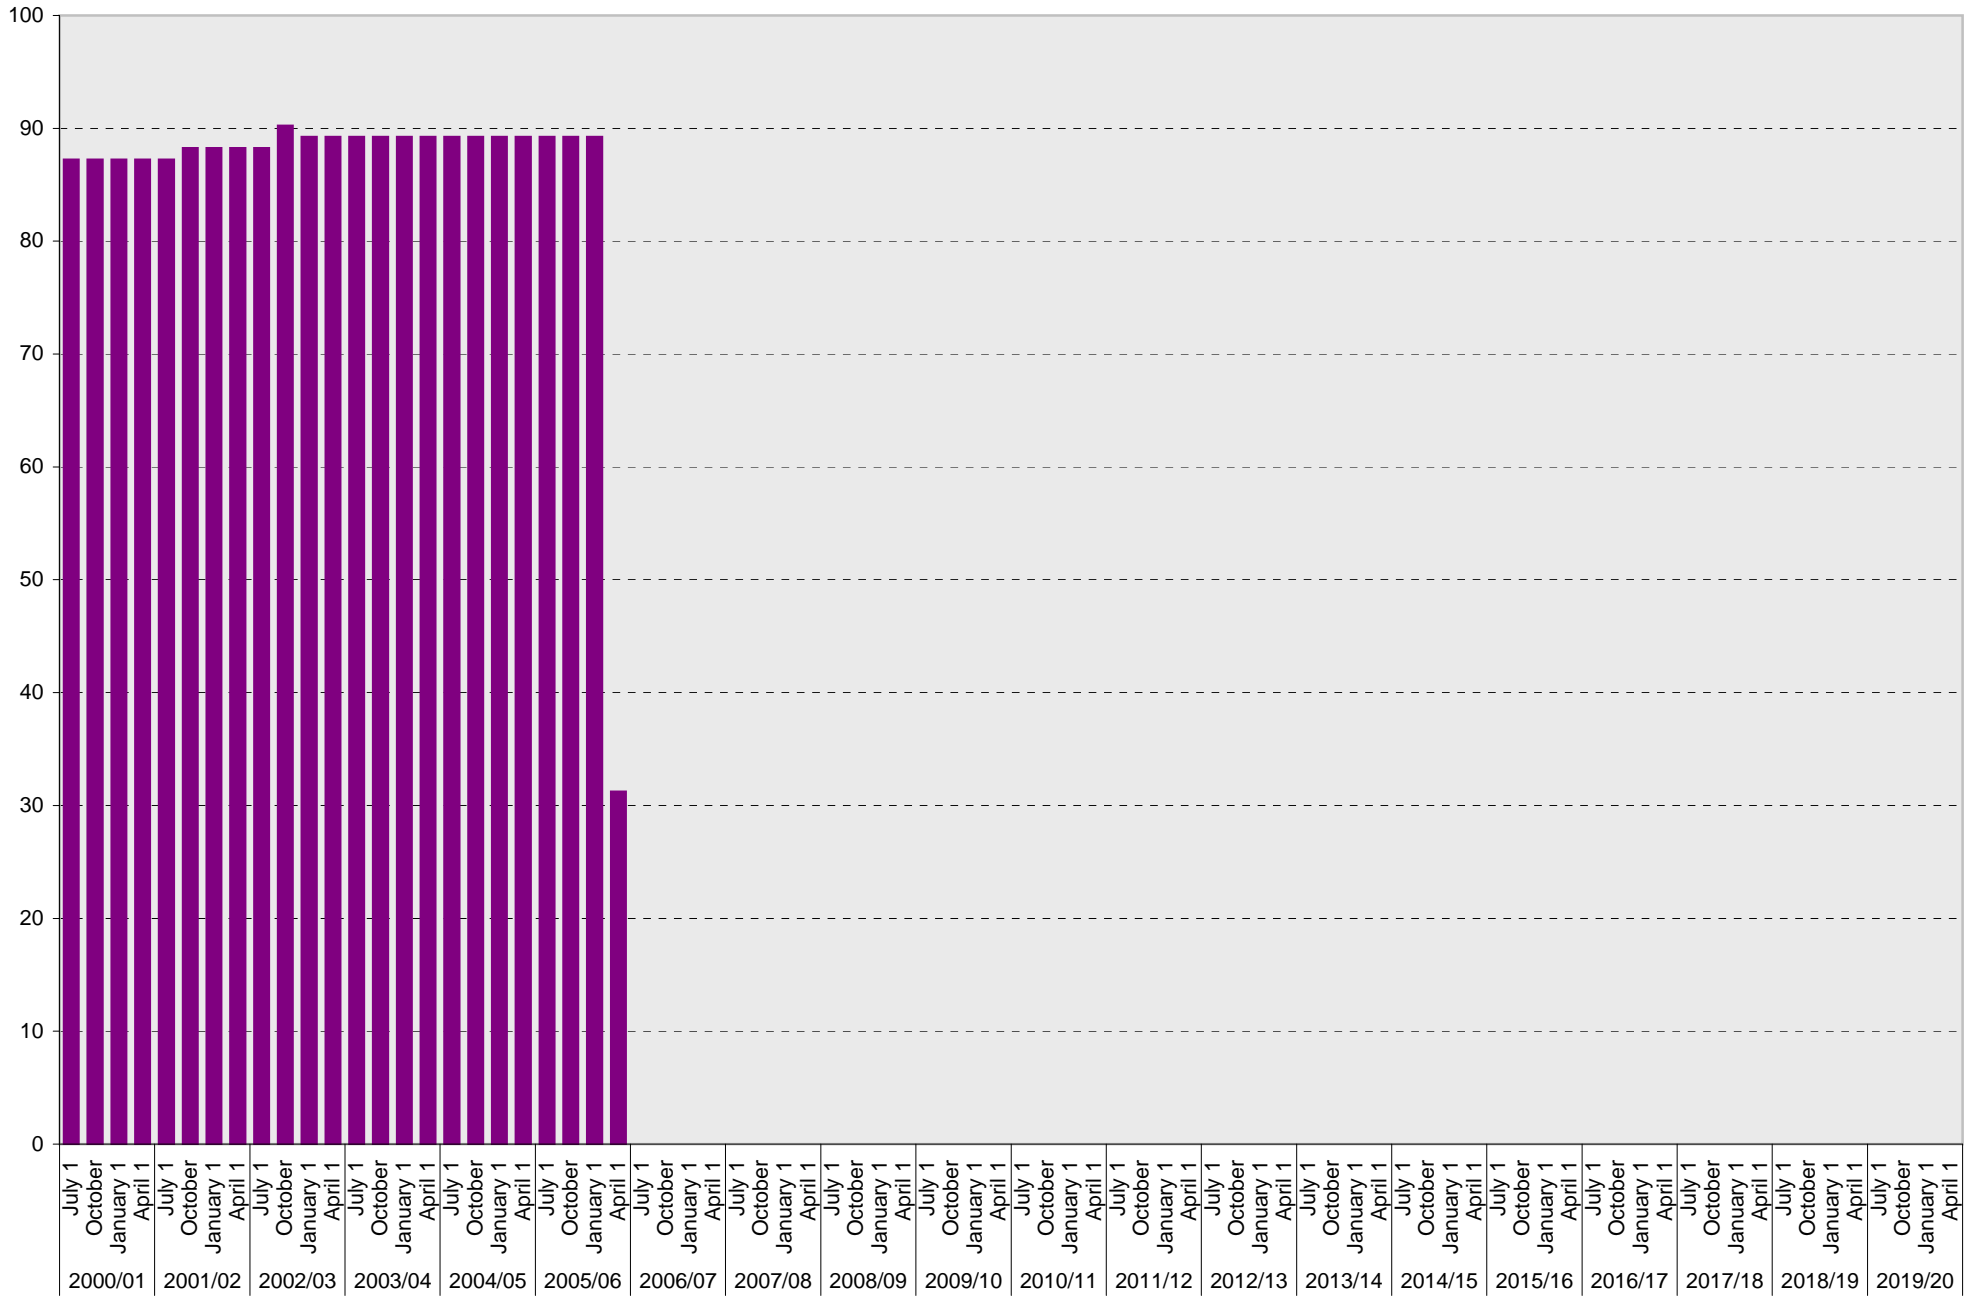

University of California, San Diego Parking Space Inventory
Lot P354: Allocated: San Diego Supercomputer Staff Parking Spaces

■ Allocated