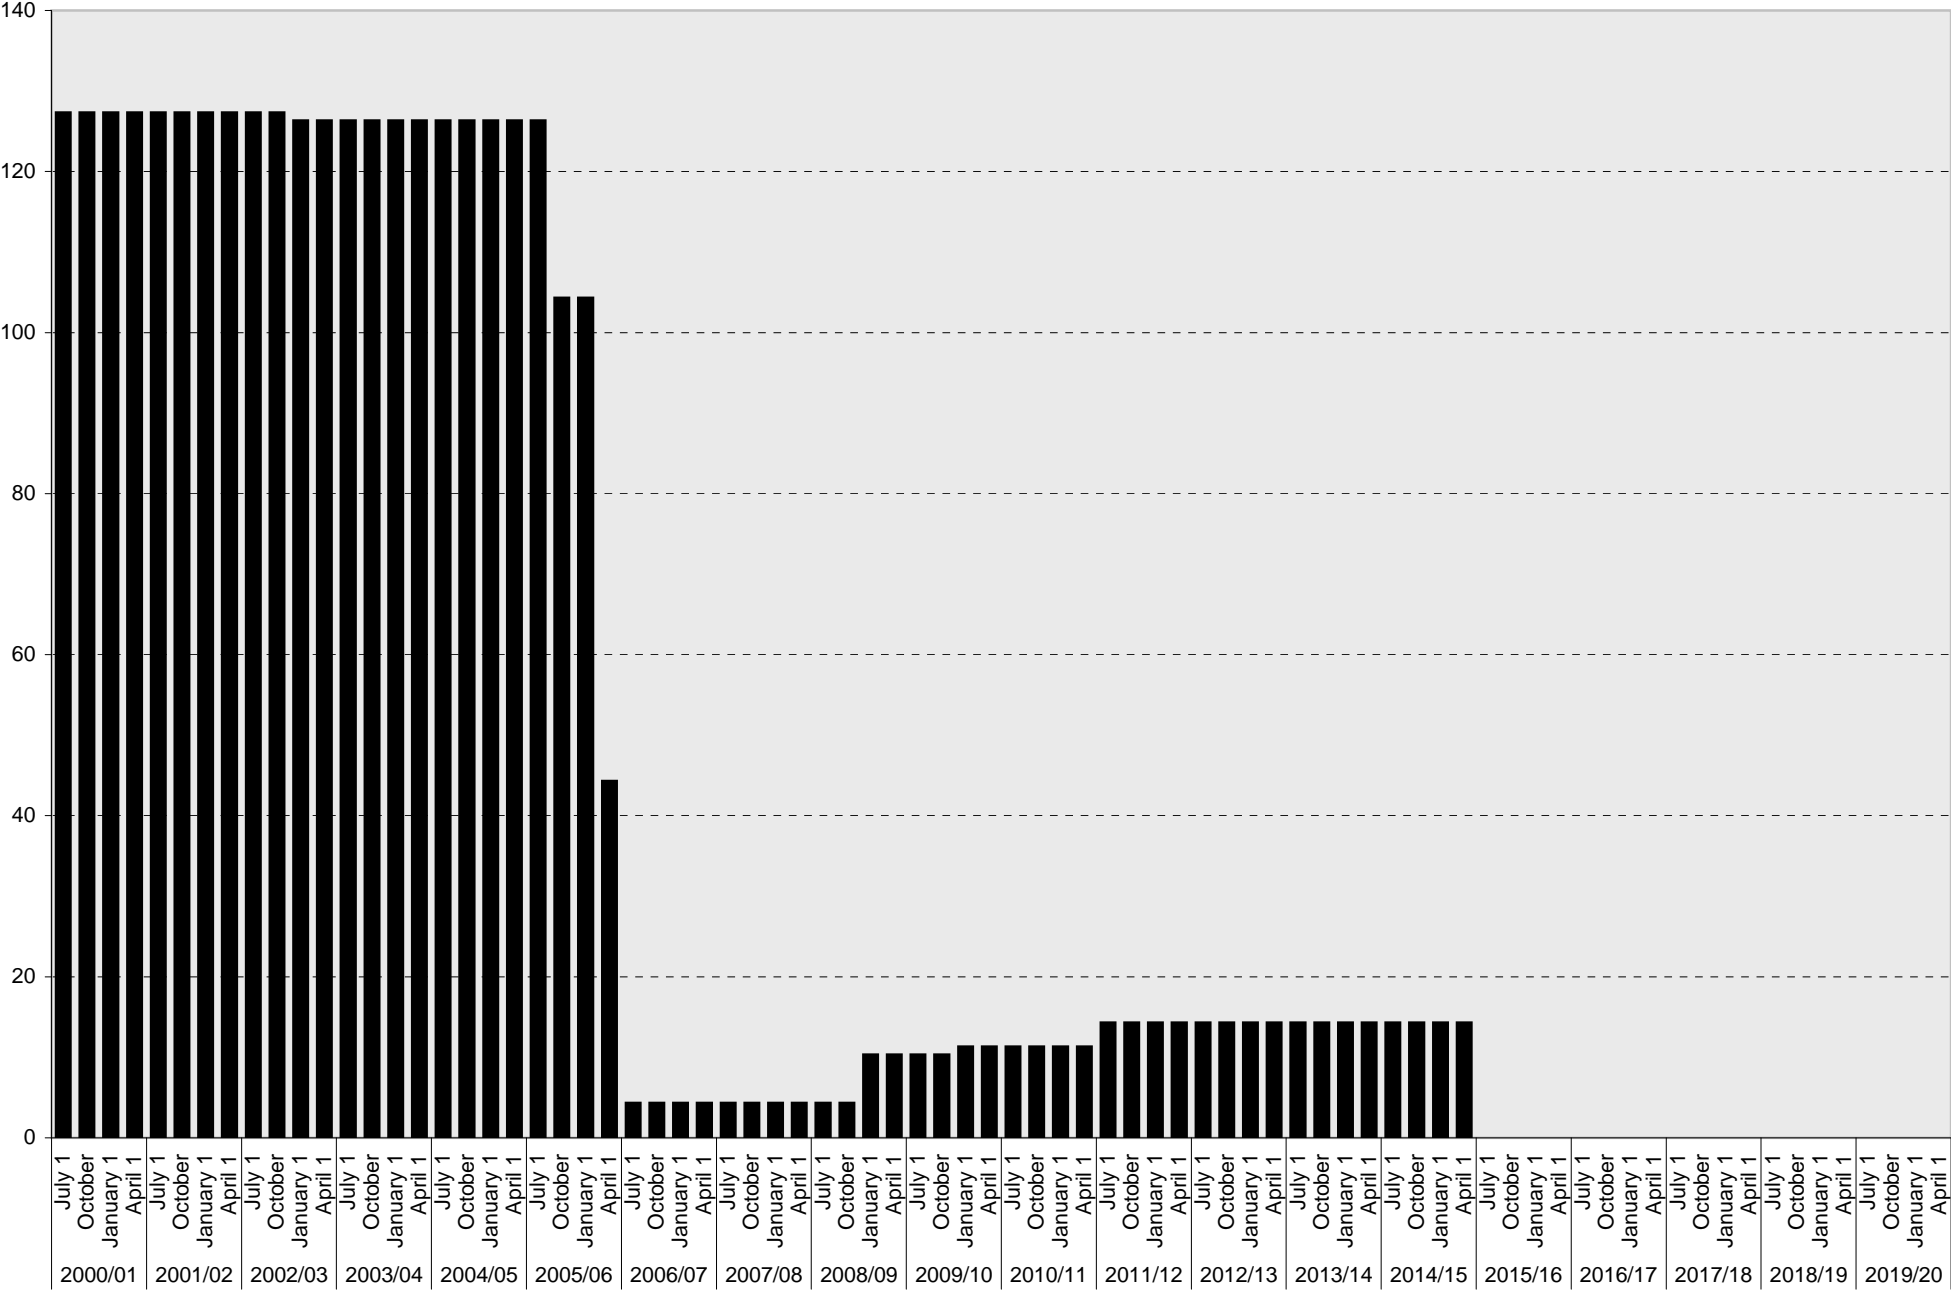

University of California, San Diego Parking Space Inventory
Lot P354: Total Parking Spaces

■ Total