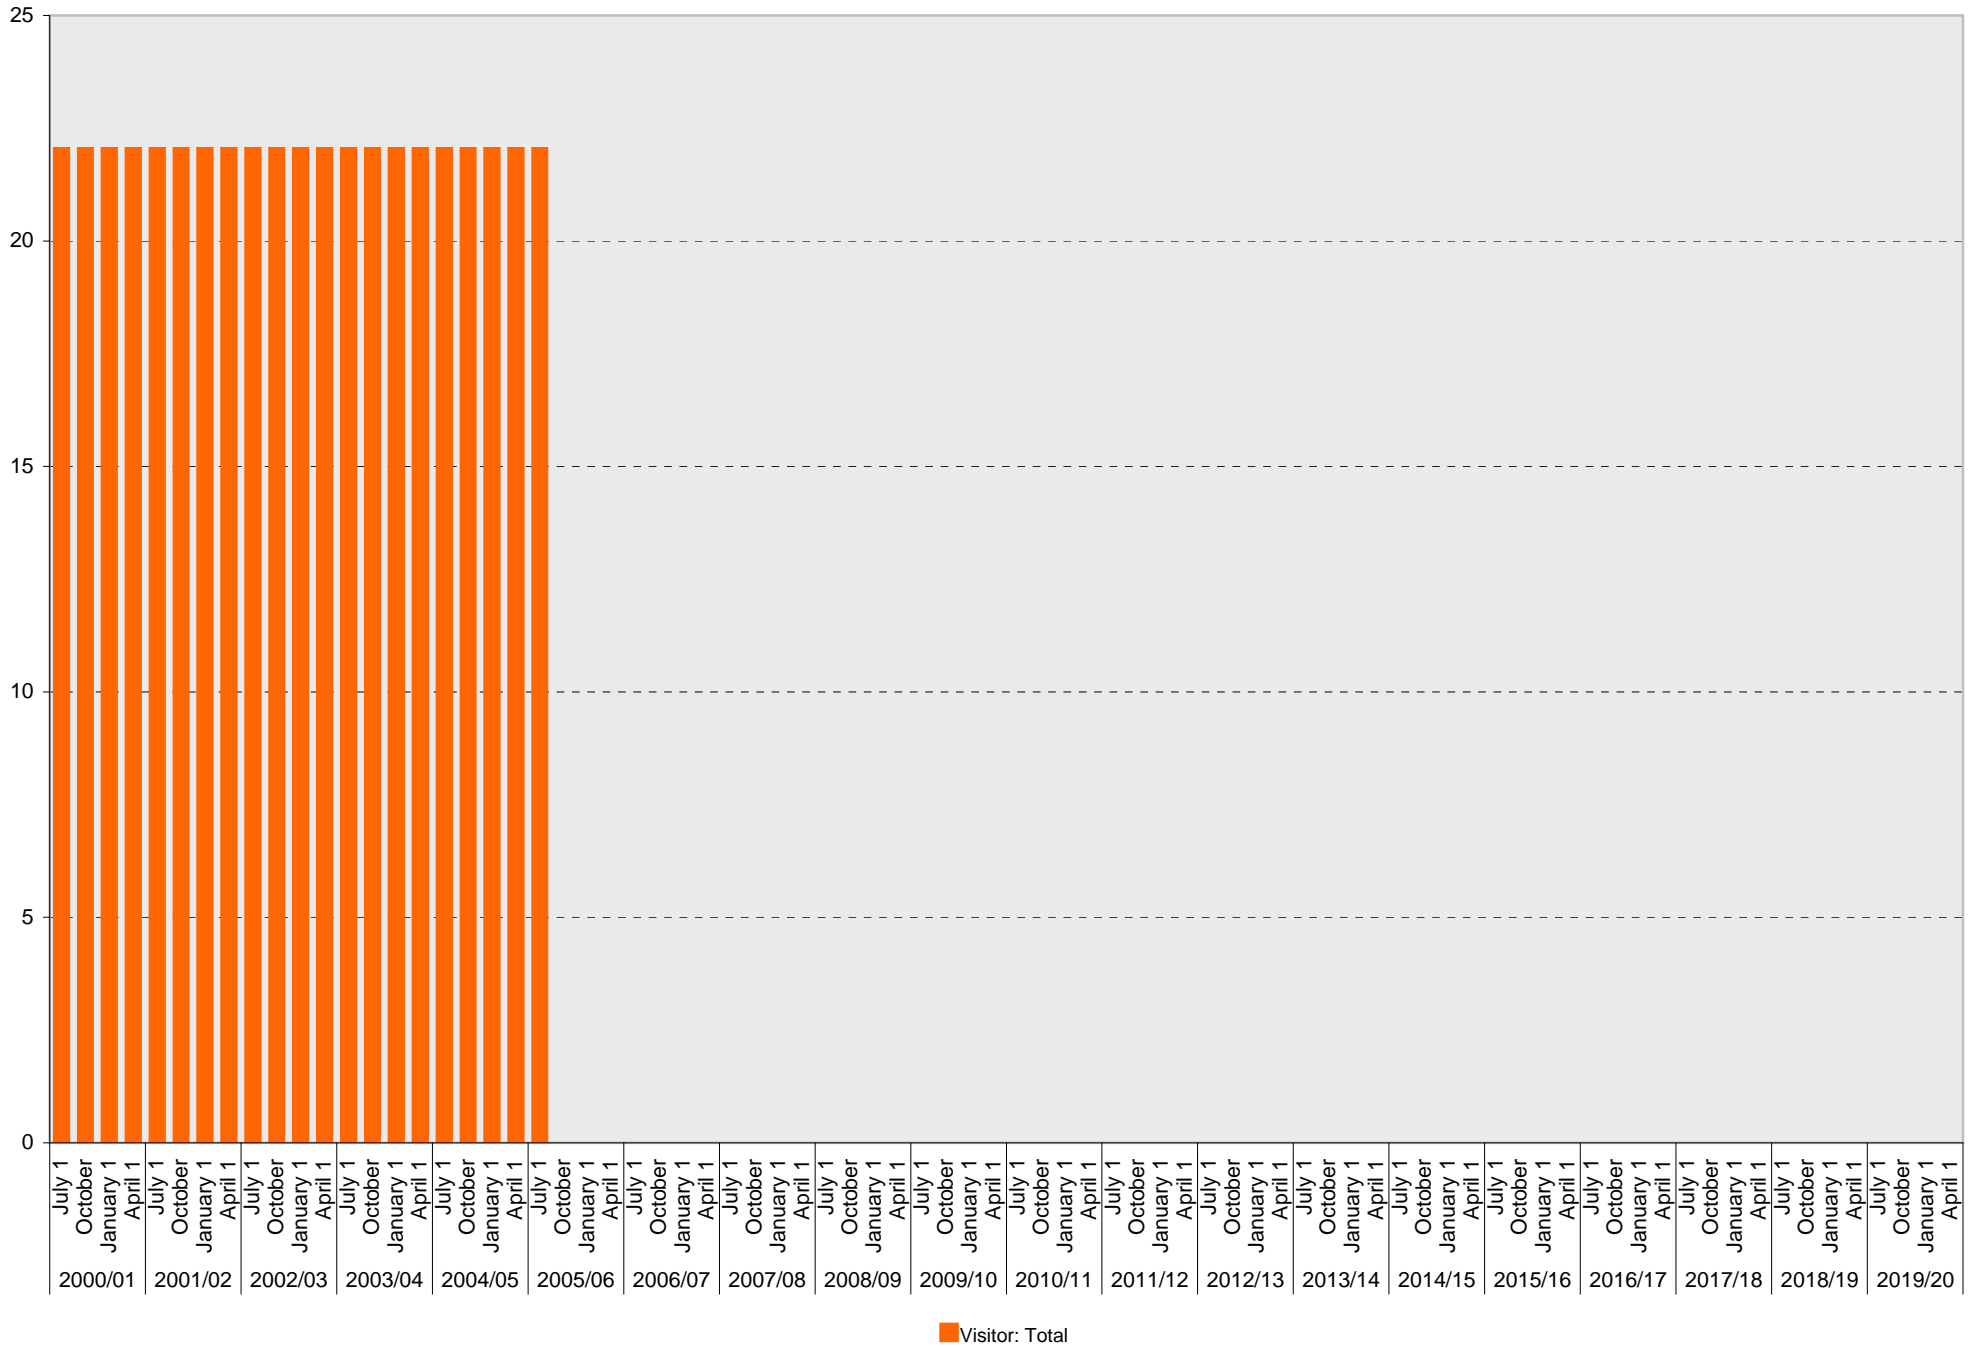

University of California, San Diego Parking Space Inventory  
Lot P354: Visitor: Meter Parking Spaces

Visitor: Meter

## Lot P354: Visitor: Total Parking Spaces