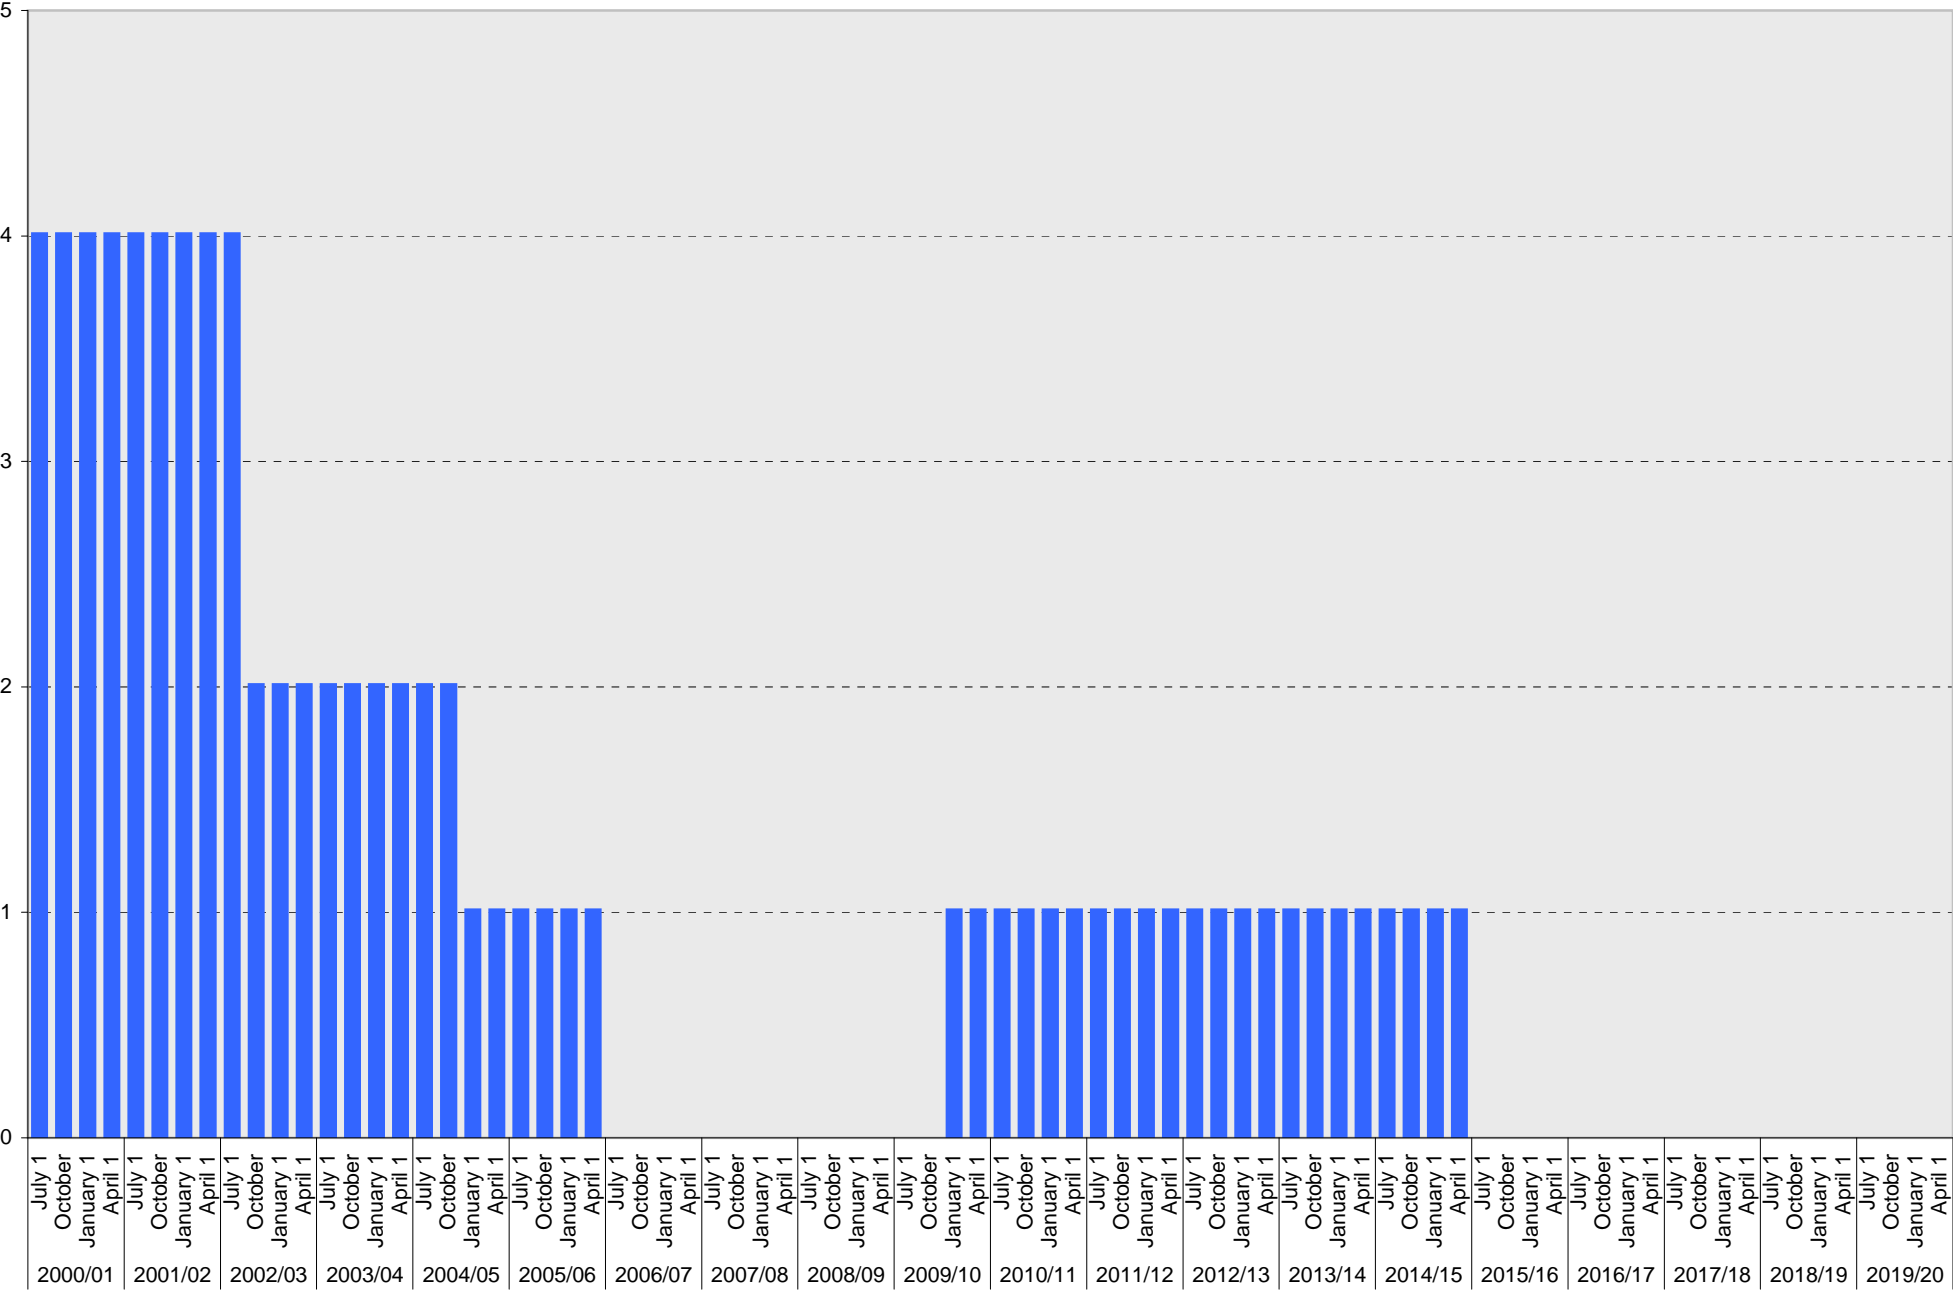

University of California, San Diego Parking Space Inventory

Lot P354: Reserved Parking Spaces

■ Reserved