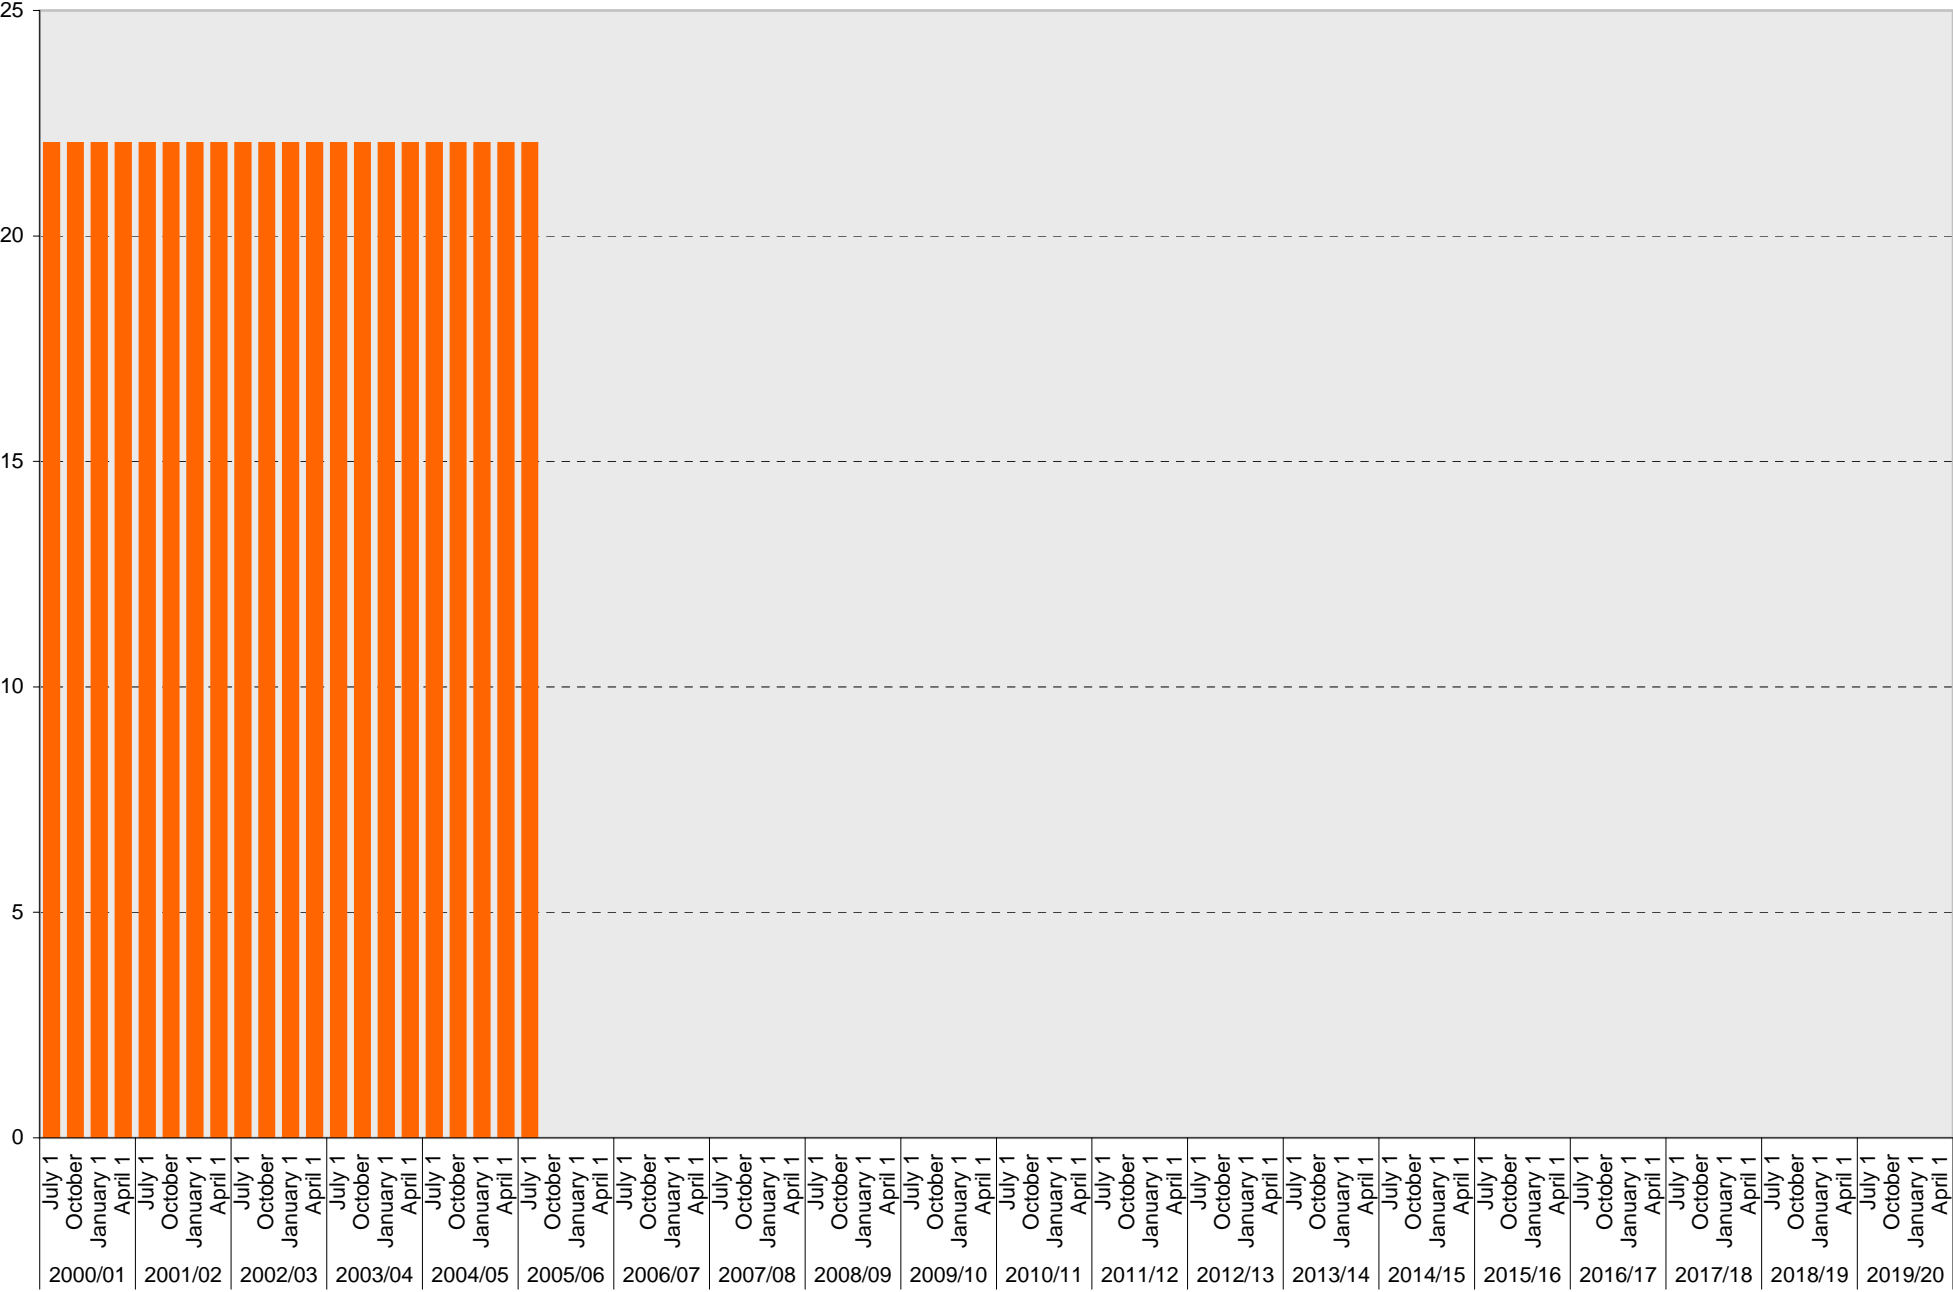

University of California, San Diego Parking Space Inventory  
Lot P354: Visitor: Meter Parking Spaces

Visitor: Meter

## Lot P354: Visitor: Total Parking Spaces

## Lot P354: Allocated: Total Parking Spaces

■ Allocated: Total