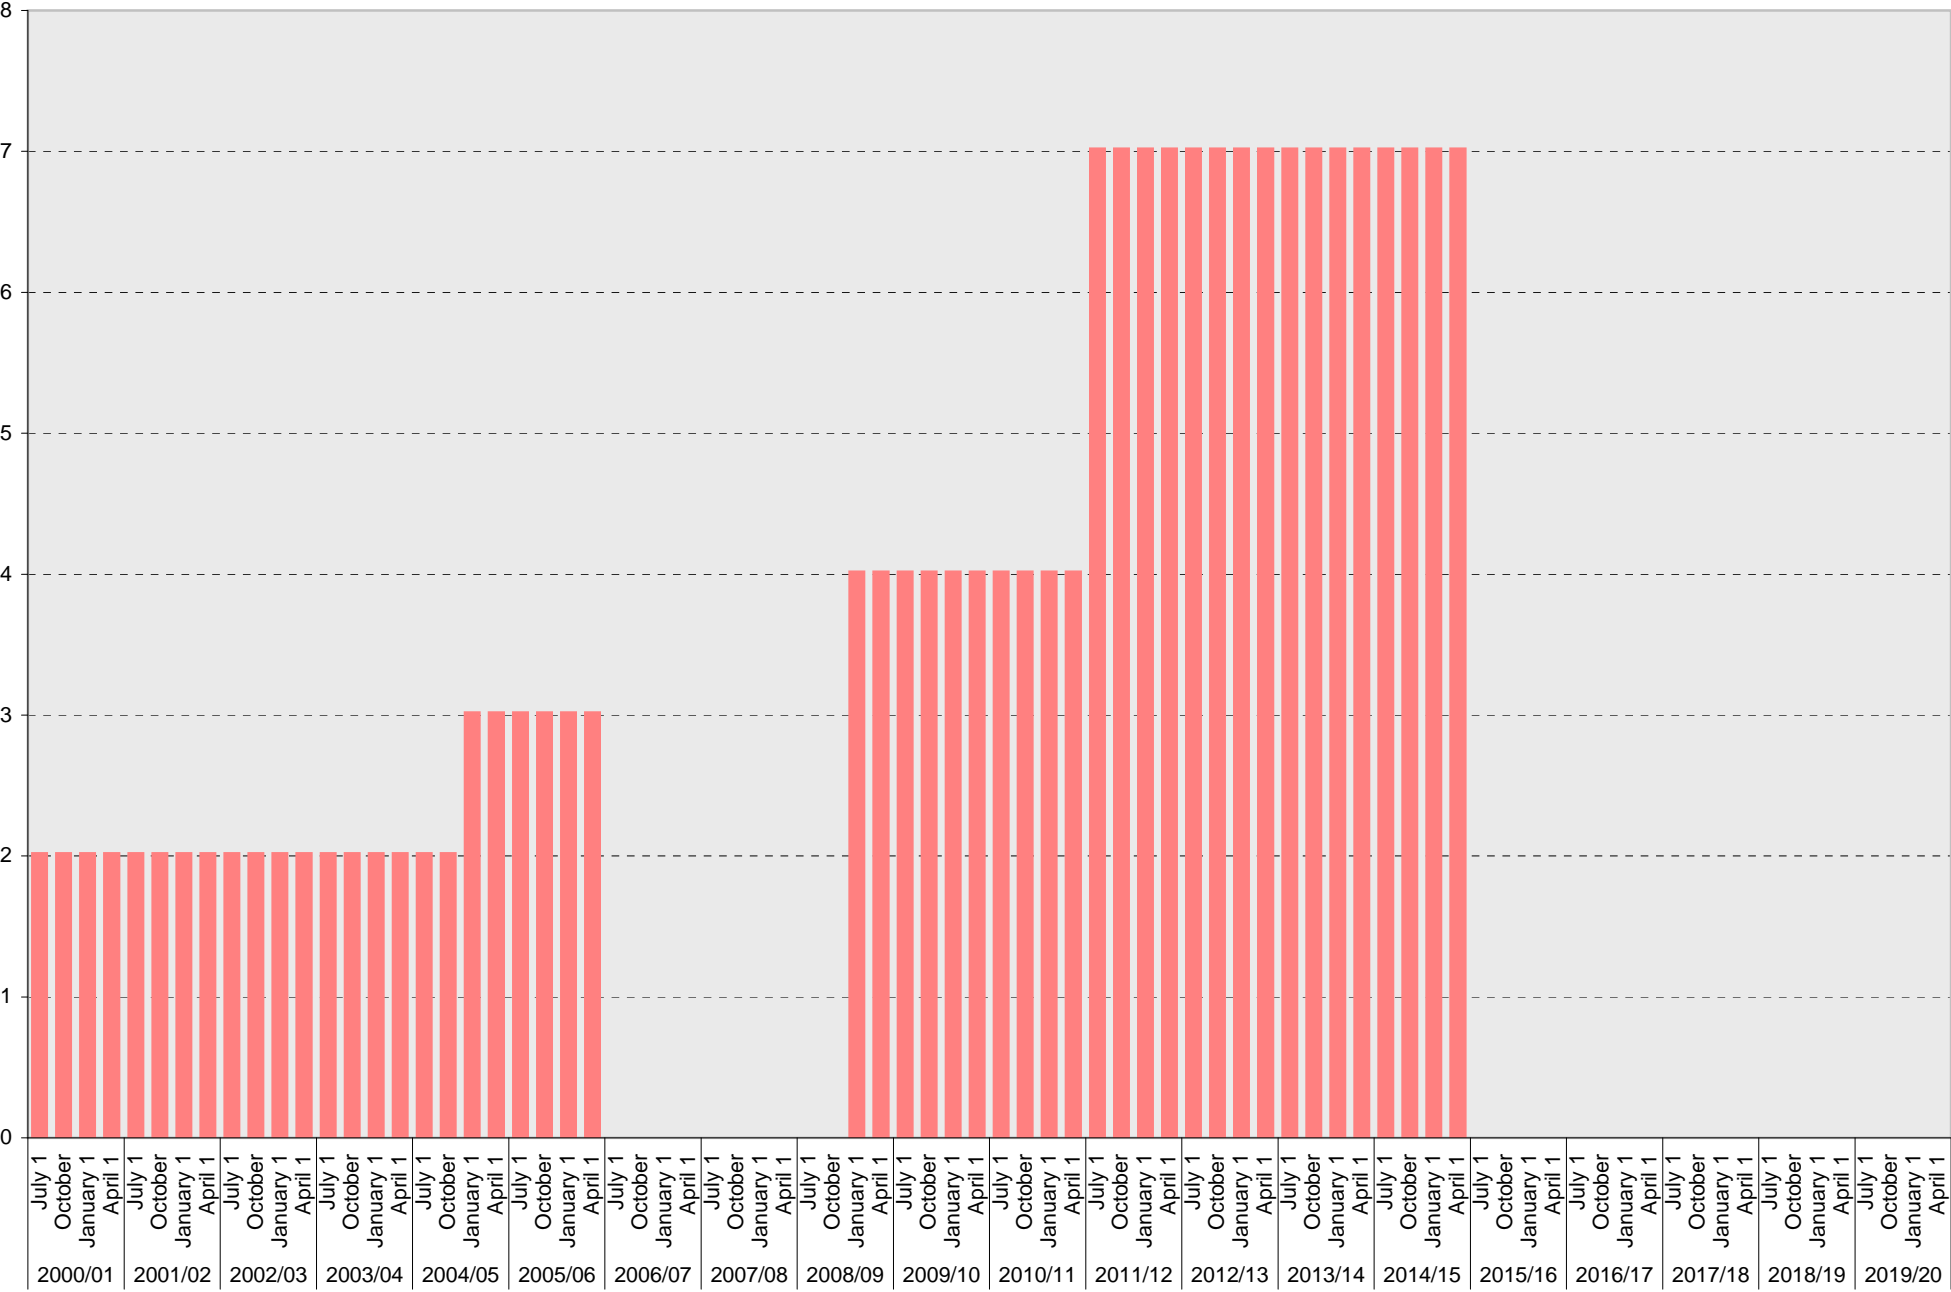

University of California, San Diego Parking Space Inventory
Lot P354: Service Yard Parking Spaces

■ Service Yard