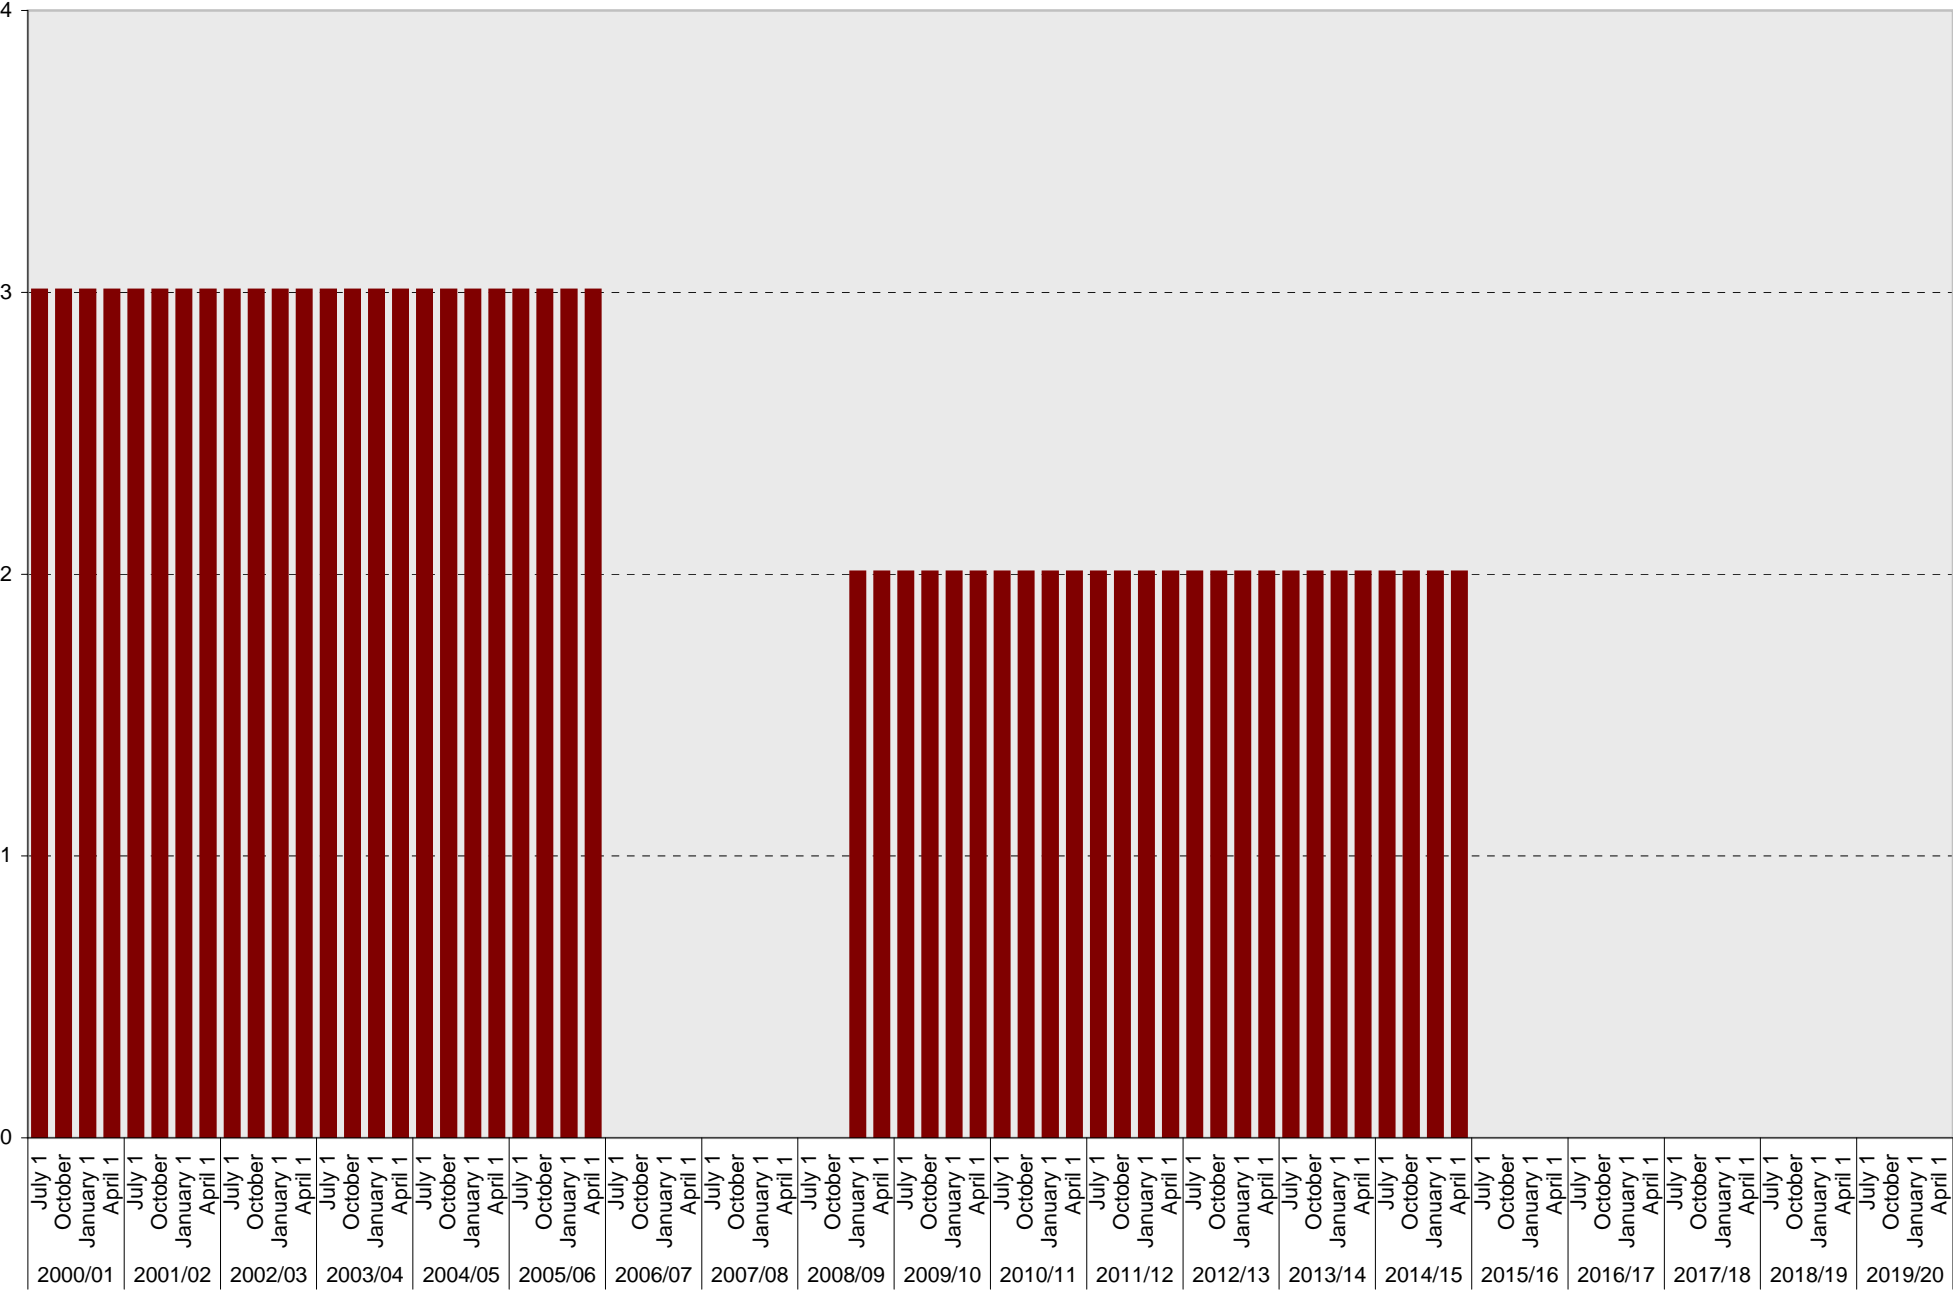

University of California, San Diego Parking Space Inventory
Lot P354: UC Vehicle Parking Spaces

■ UC Vehicle