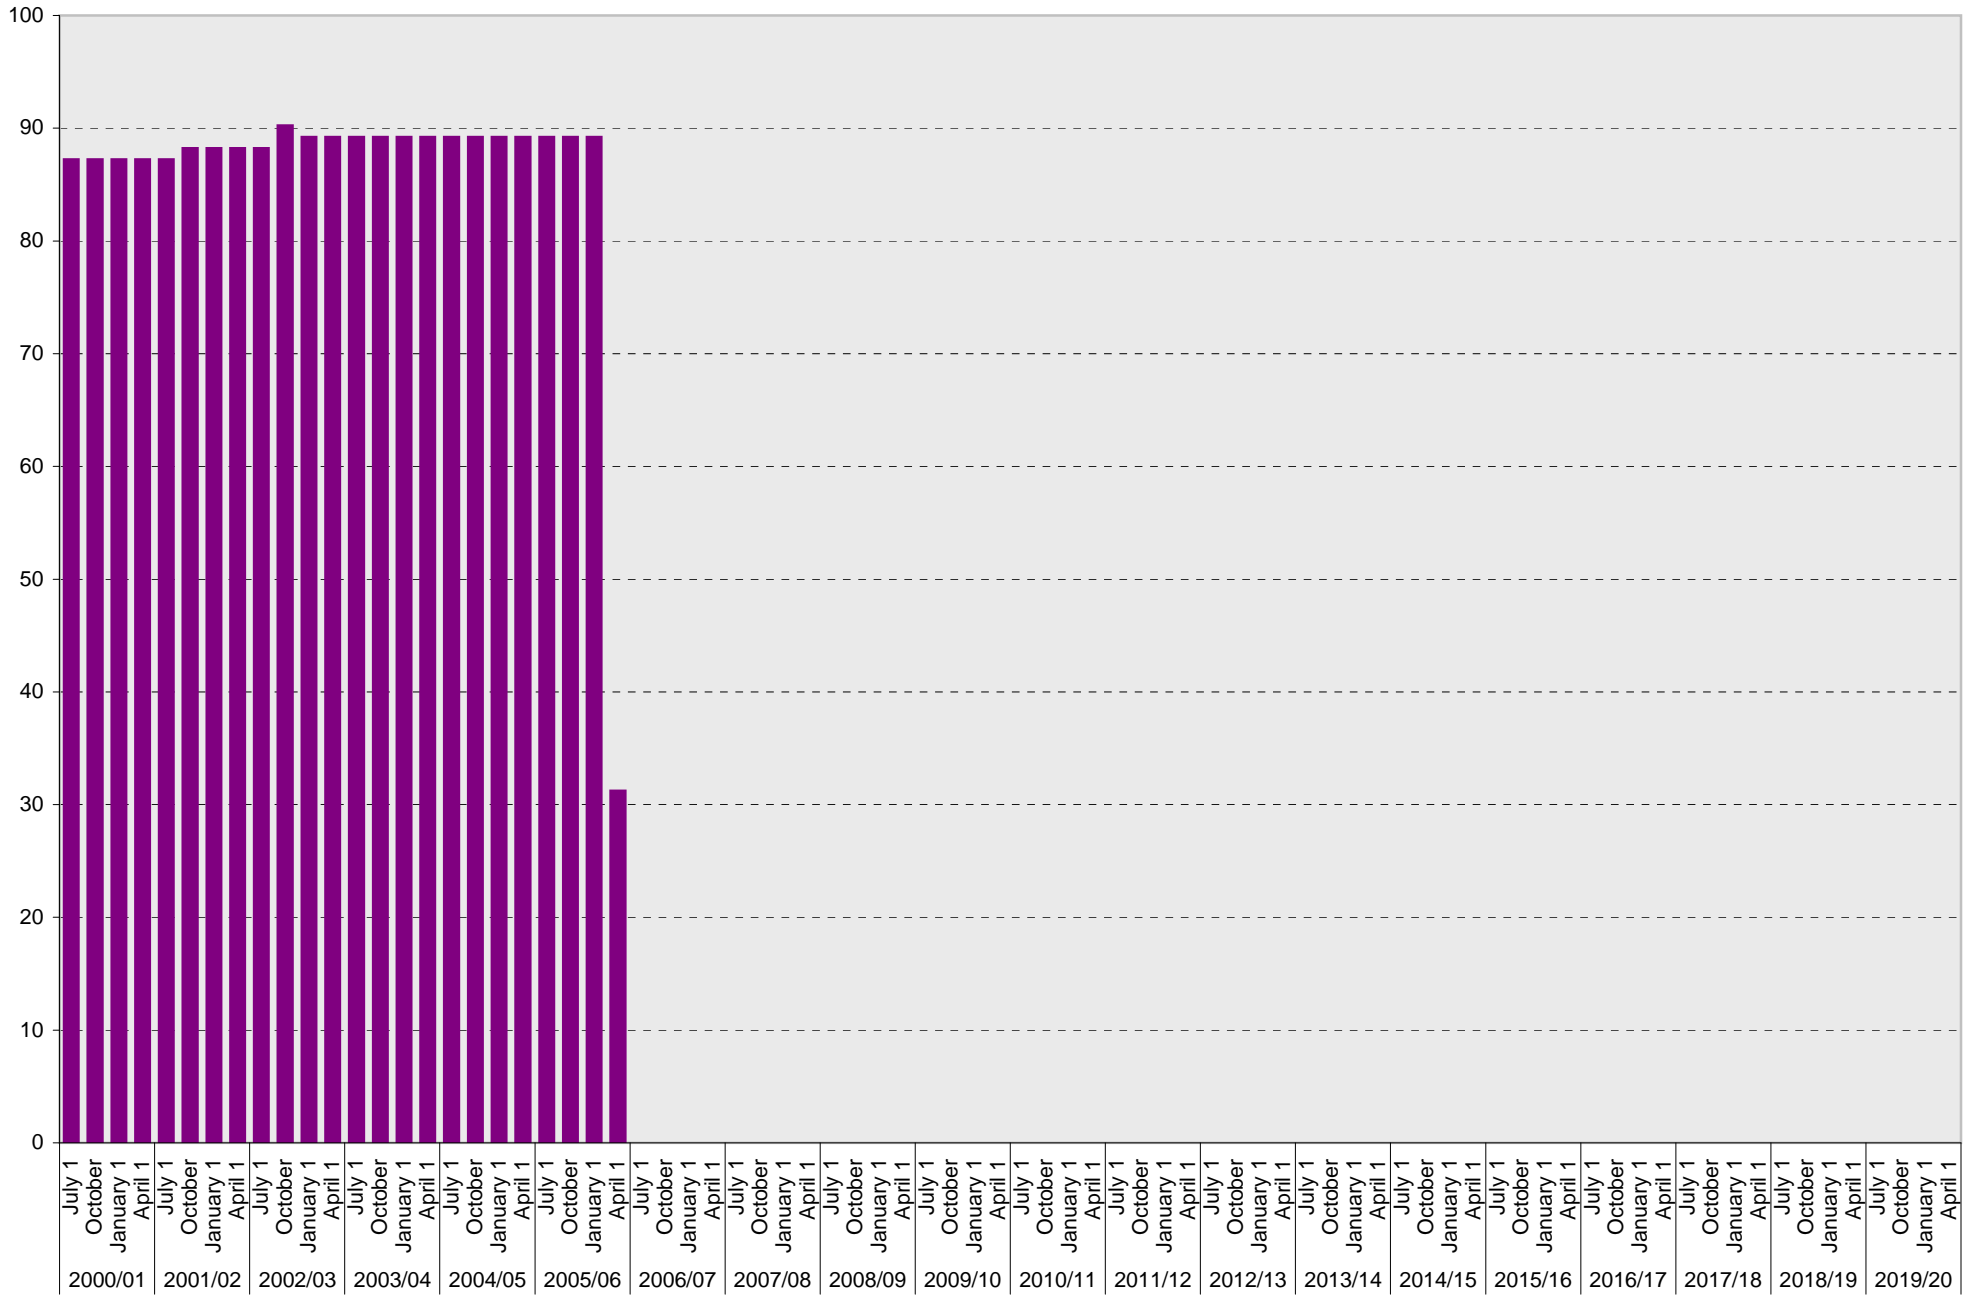

## Lot P354: Allocated: Total Parking Spaces

■ Allocated: Total