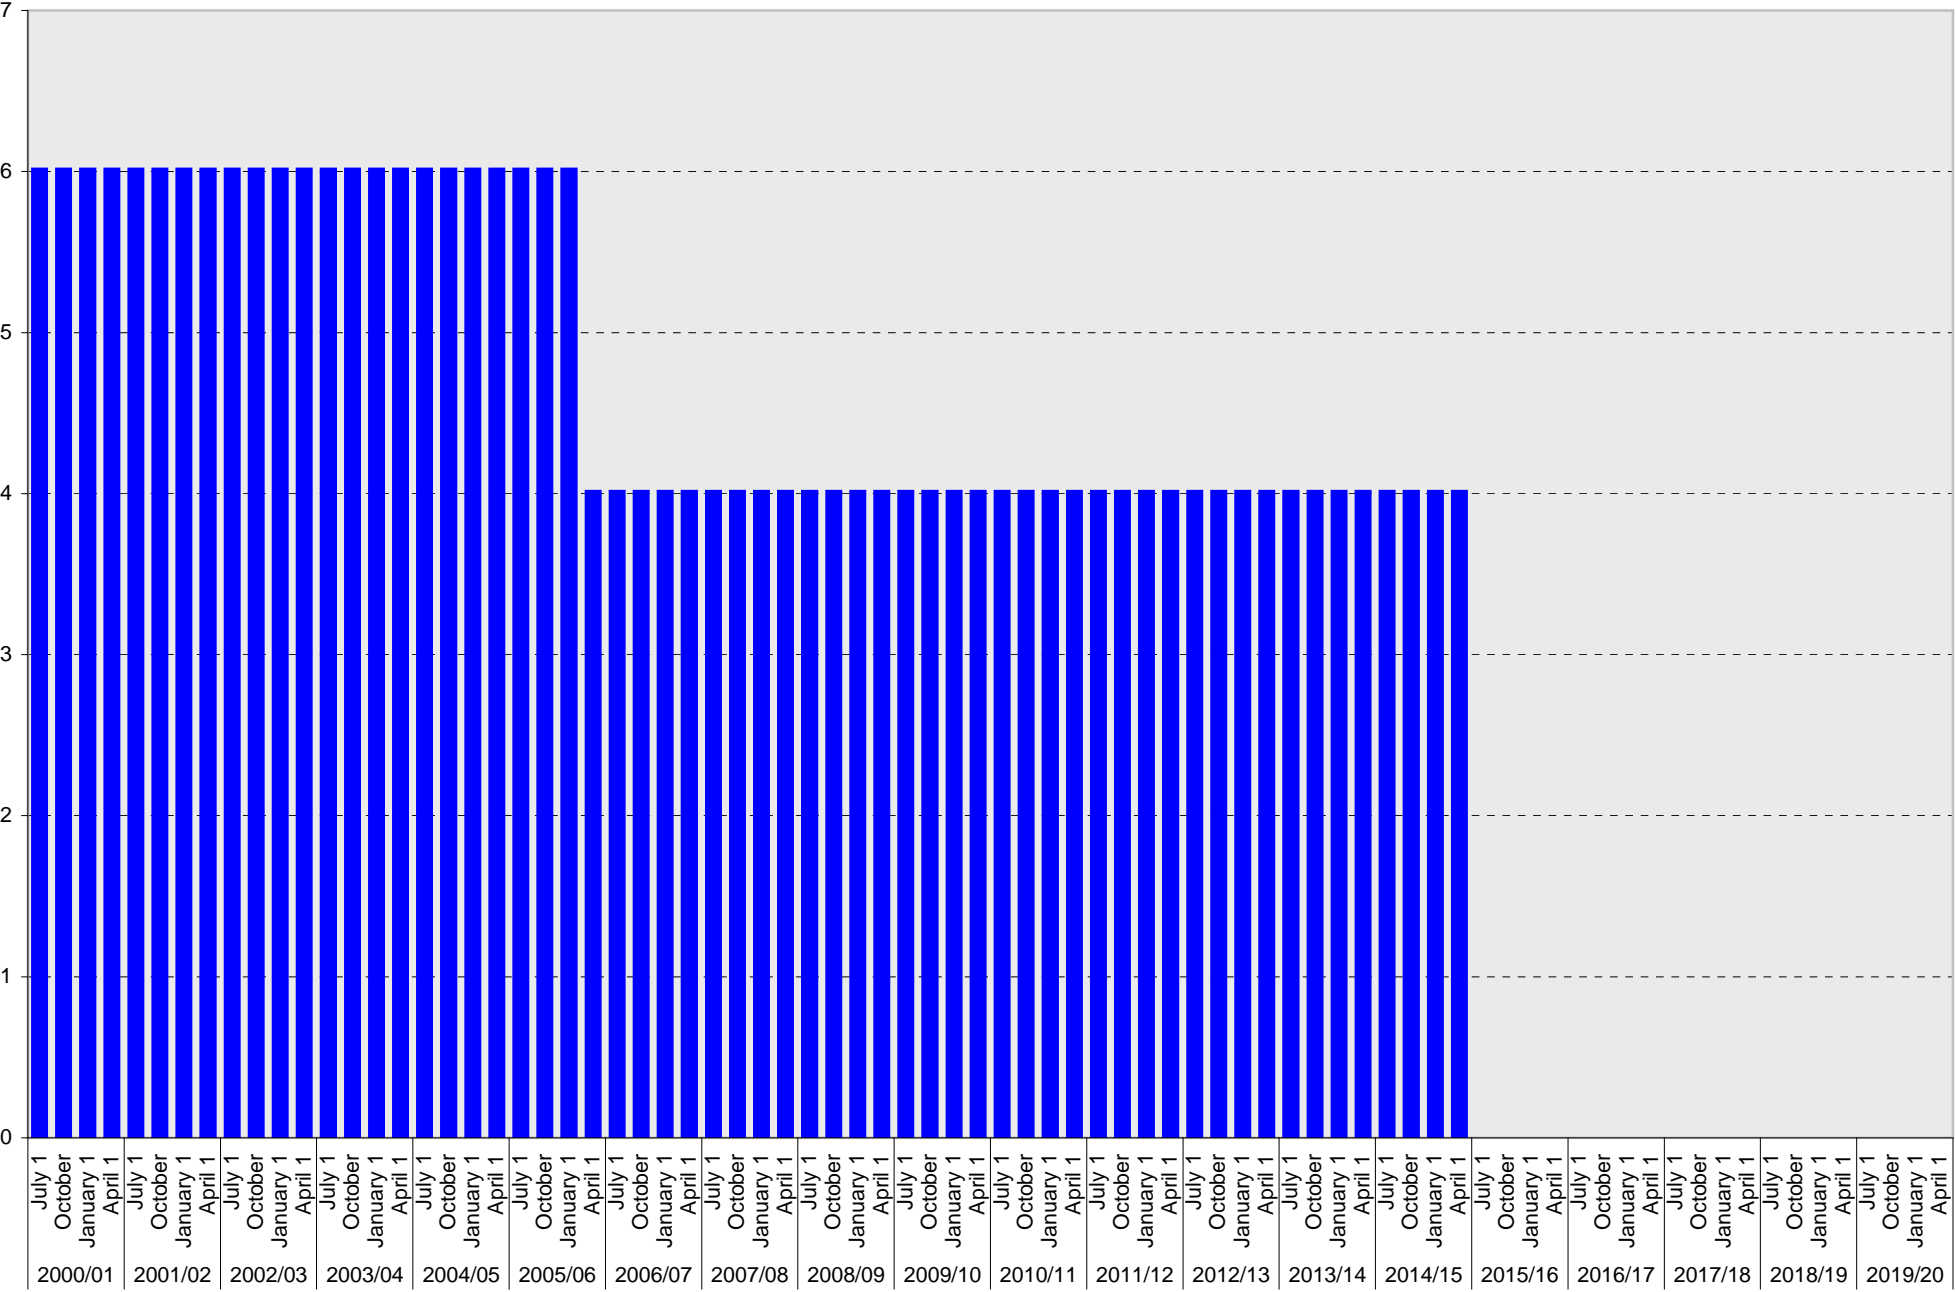

University of California, San Diego Parking Space Inventory

Lot P354: Accessible Parking Spaces

■ Accessible