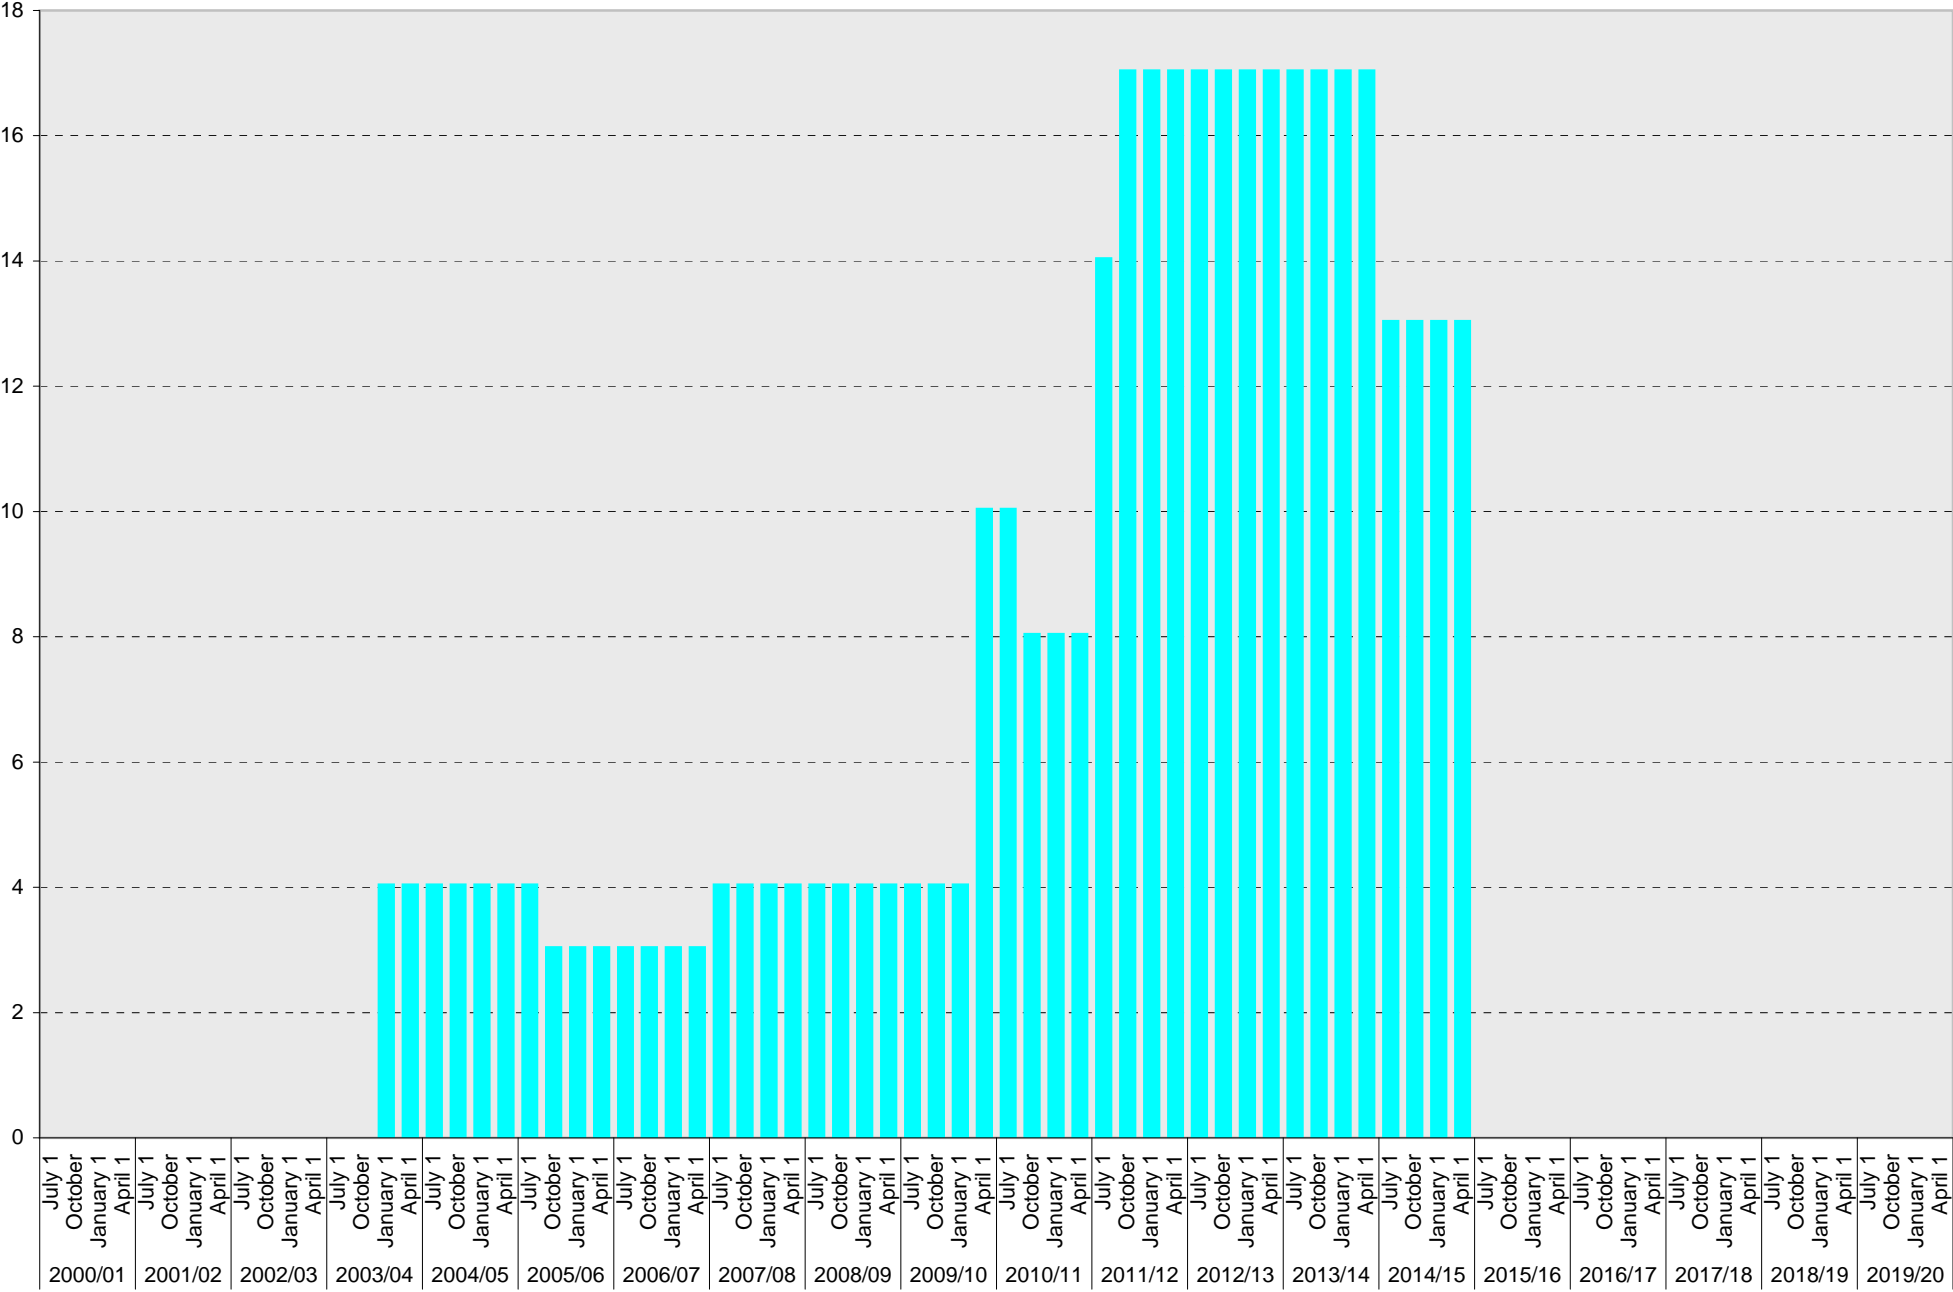

University of California, San Diego Parking Space Inventory

Lot P353: Loading Parking Spaces

■ Loading