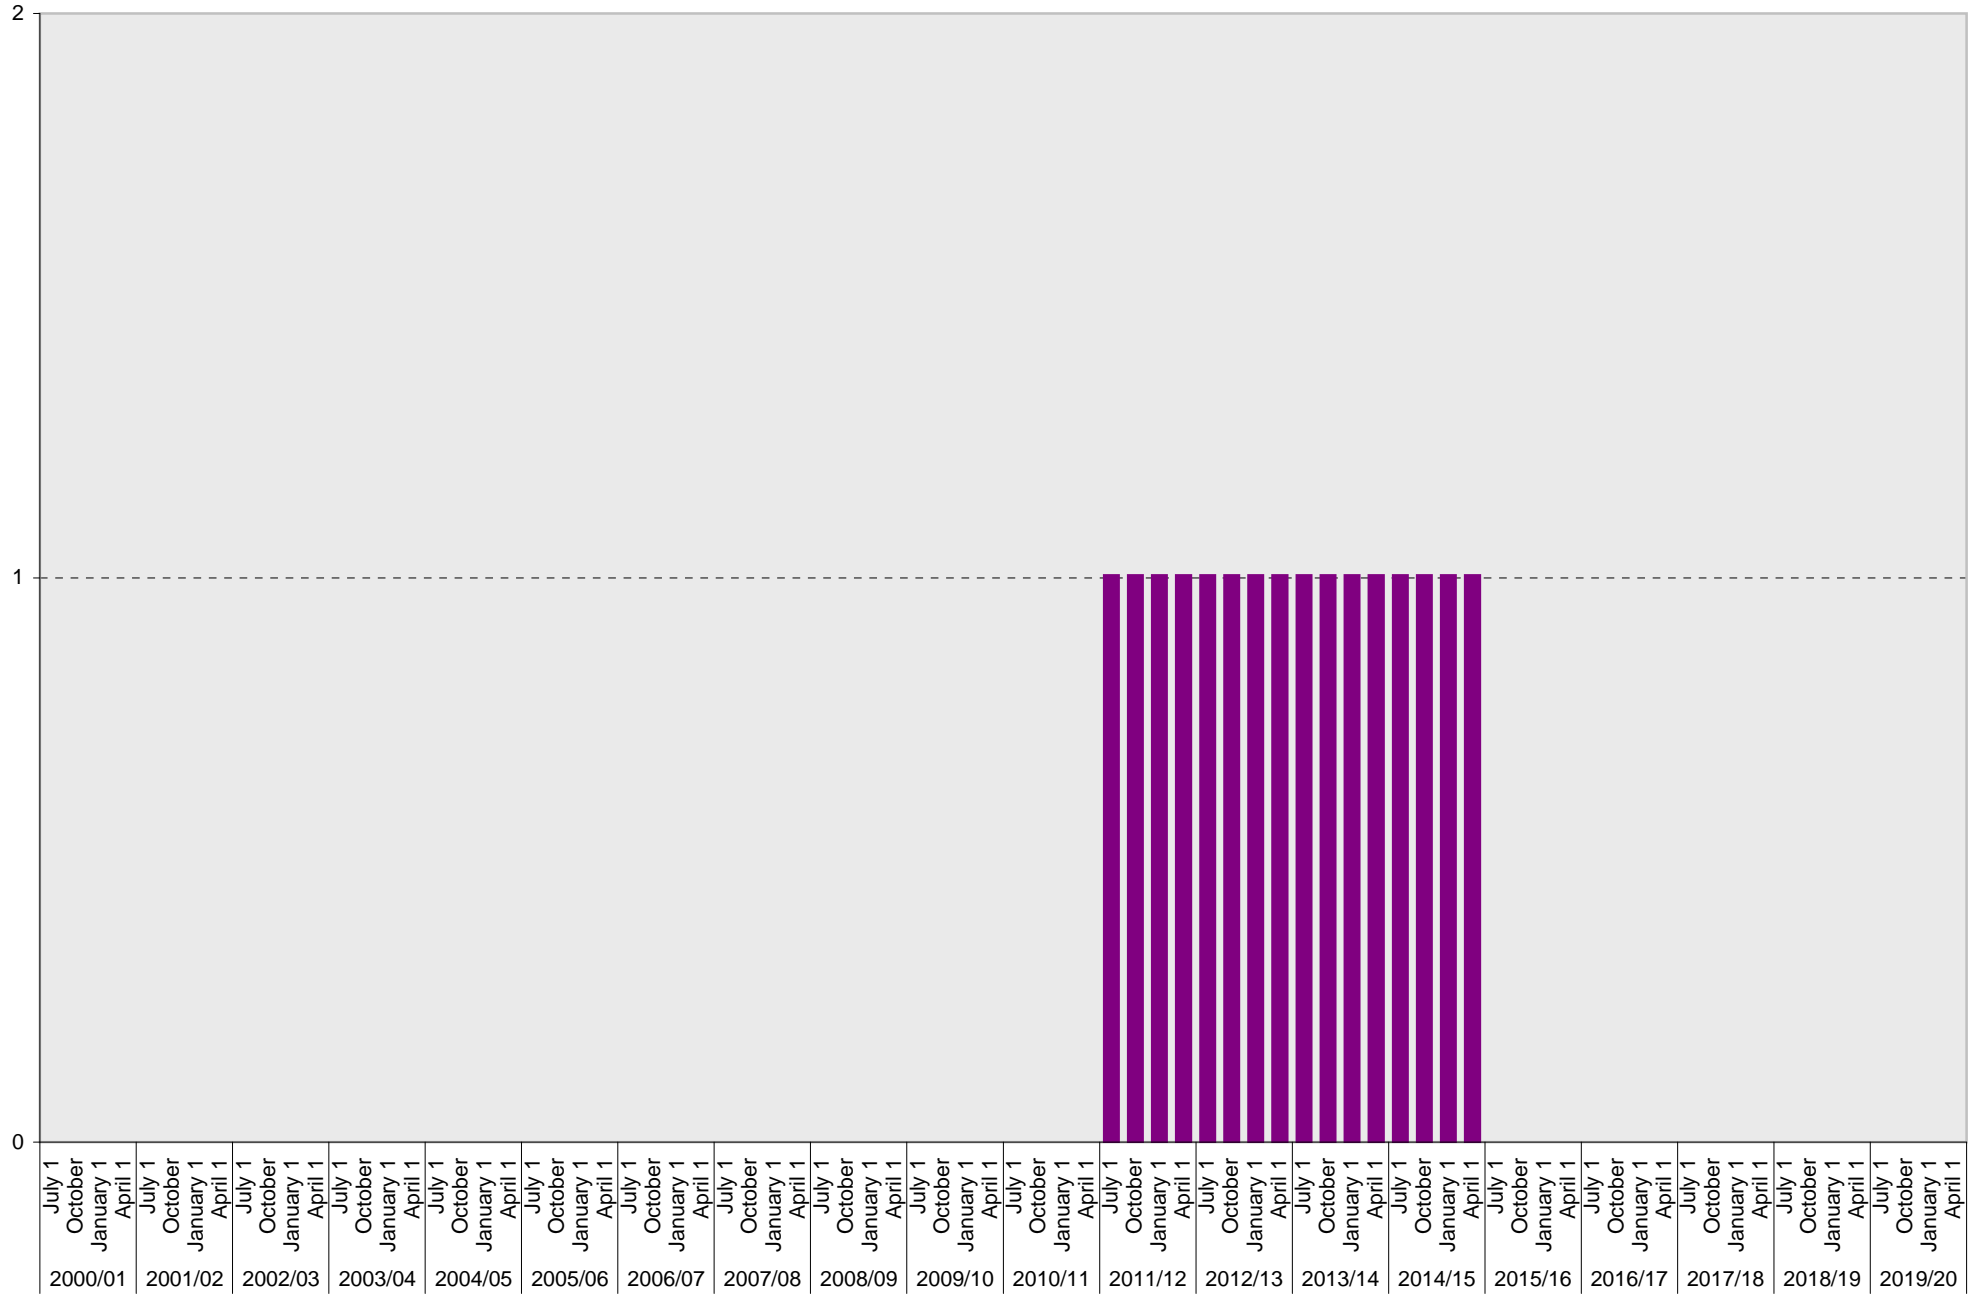

## Lot P353: Visitor: Total Parking Spaces

■ Visitor: Total

University of California, San Diego Parking Space Inventory  
Lot P353: Reserved Parking Spaces

■ Reserved

University of California, San Diego Parking Space Inventory  
Lot P353: Allocated: Fuel-efficient Vehicle Parking Spaces