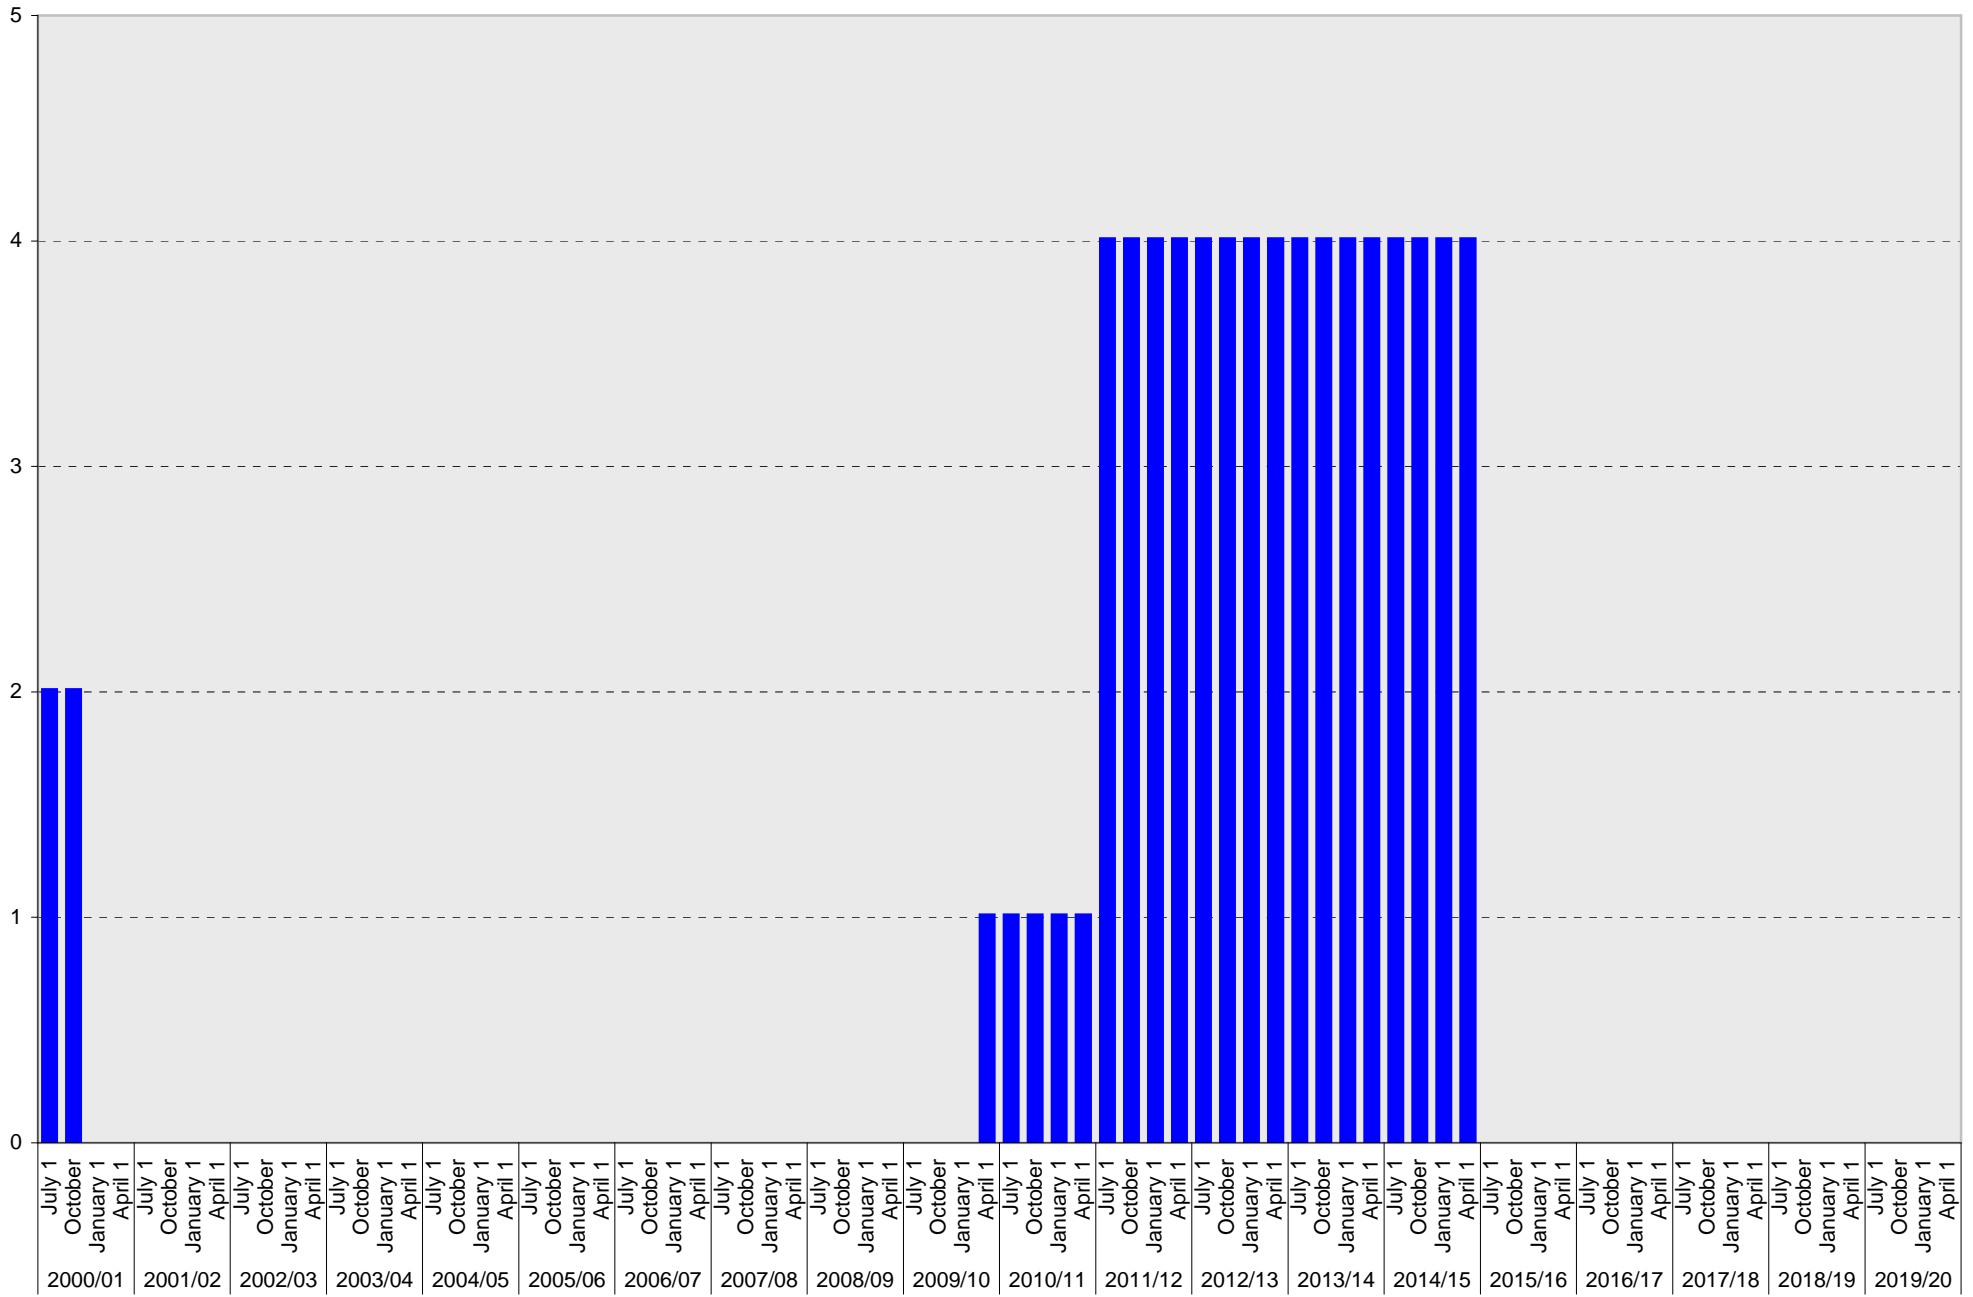

University of California, San Diego Parking Space Inventory

Lot P353: Accessible Parking Spaces

■ Accessible