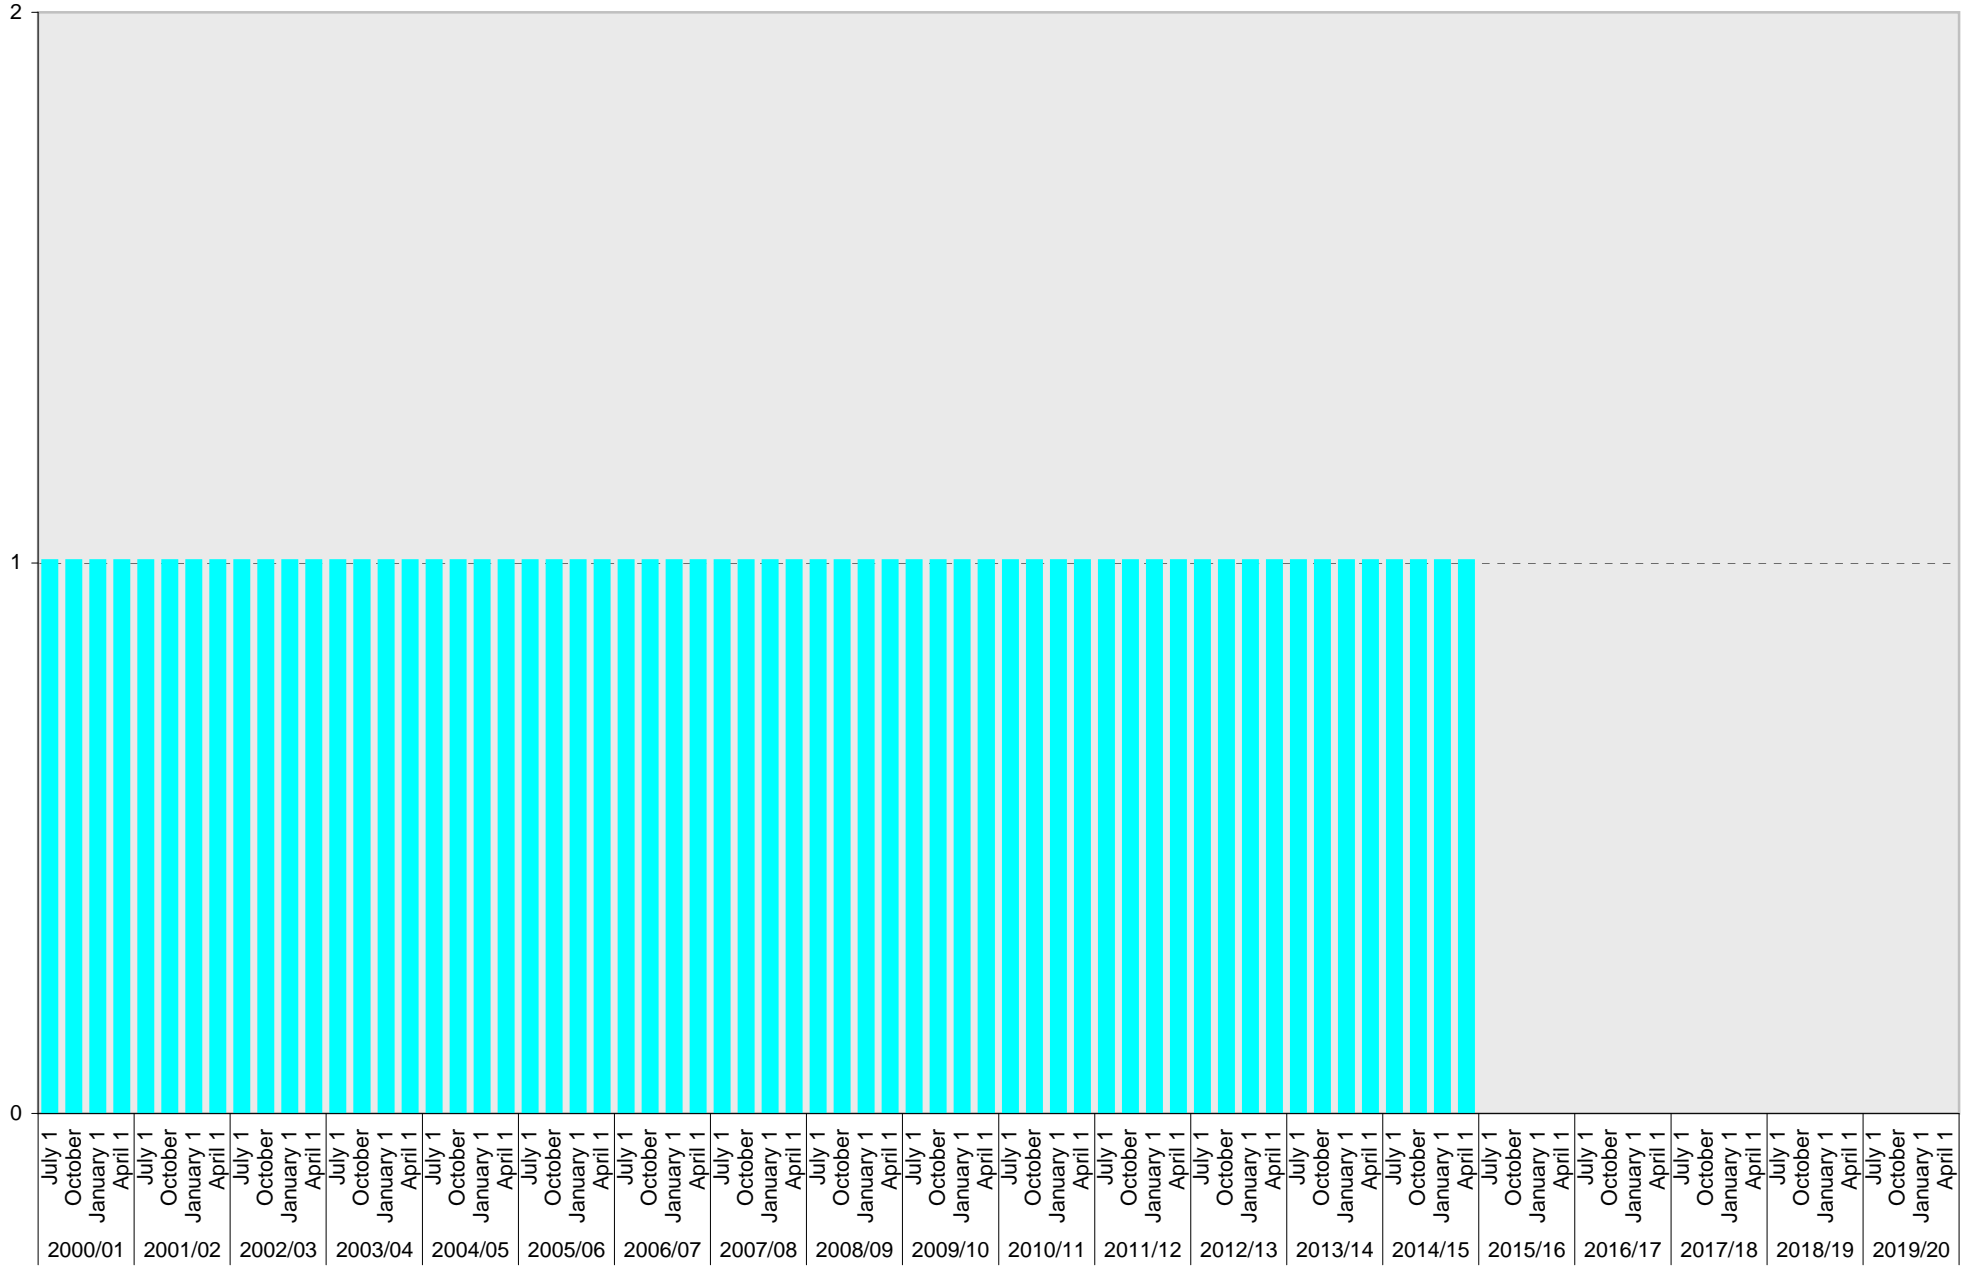

University of California, San Diego Parking Space Inventory
Lot P352: Accessible Parking Spaces

■ Accessible

University of California, San Diego Parking Space Inventory

Lot P352: Service Yard Parking Spaces

University of California, San Diego Parking Space Inventory

Lot P352: Loading Parking Spaces

■ Loading

University of California, San Diego Parking Space Inventory

Lot P352: Total Parking Spaces

■ Total

University of California, San Diego Parking Space Inventory
Lot P352

Date		Parking Spaces										Motorcycle Parking Sections	
		A	B	S	Visitor	Reserved	Allocated	Accessible	UC Vehicle	Service Yard	Loading		Total
2000/01	July 1							1		2	1	4	
	October 1							1		2	1	4	
	January 1							1		2	1	4	
	April 1							1		2	1	4	
2001/02	July 1							1		2	1	4	
	October 1							1		2	1	4	
	January 1							1		2	1	4	
	April 1							1		2	1	4	
2002/03	July 1							1		2	1	4	
	October 1							1		2	1	4	
	January 1							1		2	1	4	
	April 1							1		2	1	4	
2003/04	July 1							1		2	1	4	
	October 1							1		2	1	4	
	January 1							1		2	1	4	
	April 1							1		2	1	4	
2004/05	July 1							1		2	1	4	
	October 1							1		2	1	4	
	January 1							1		2	1	4	
	April 1							1		2	1	4	
2005/06	July 1							1		2	1	4	
	October 1							1		2	1	4	
	January 1							1		2	1	4	
	April 1							1		2	1	4	
2006/07	July 1							1		2	1	4	
	October 1							1		2	1	4	
	January 1							1		2	1	4	
	April 1							1		2	1	4	
2007/08	July 1							1		2	1	4	
	October 1							1		2	1	4	
	January 1							1		2	1	4	
	April 1							1		2	1	4	
2008/09	July 1							1		2	1	4	
	October 1							1		2	1	4	
	January 1							1		2	1	4	
	April 1							1		2	1	4	
2009/10	July 1							1		2	1	4	
	October 1							1		2	1	4	
	January 1							1		2	1	4	
	April 1							1		2	1	4	