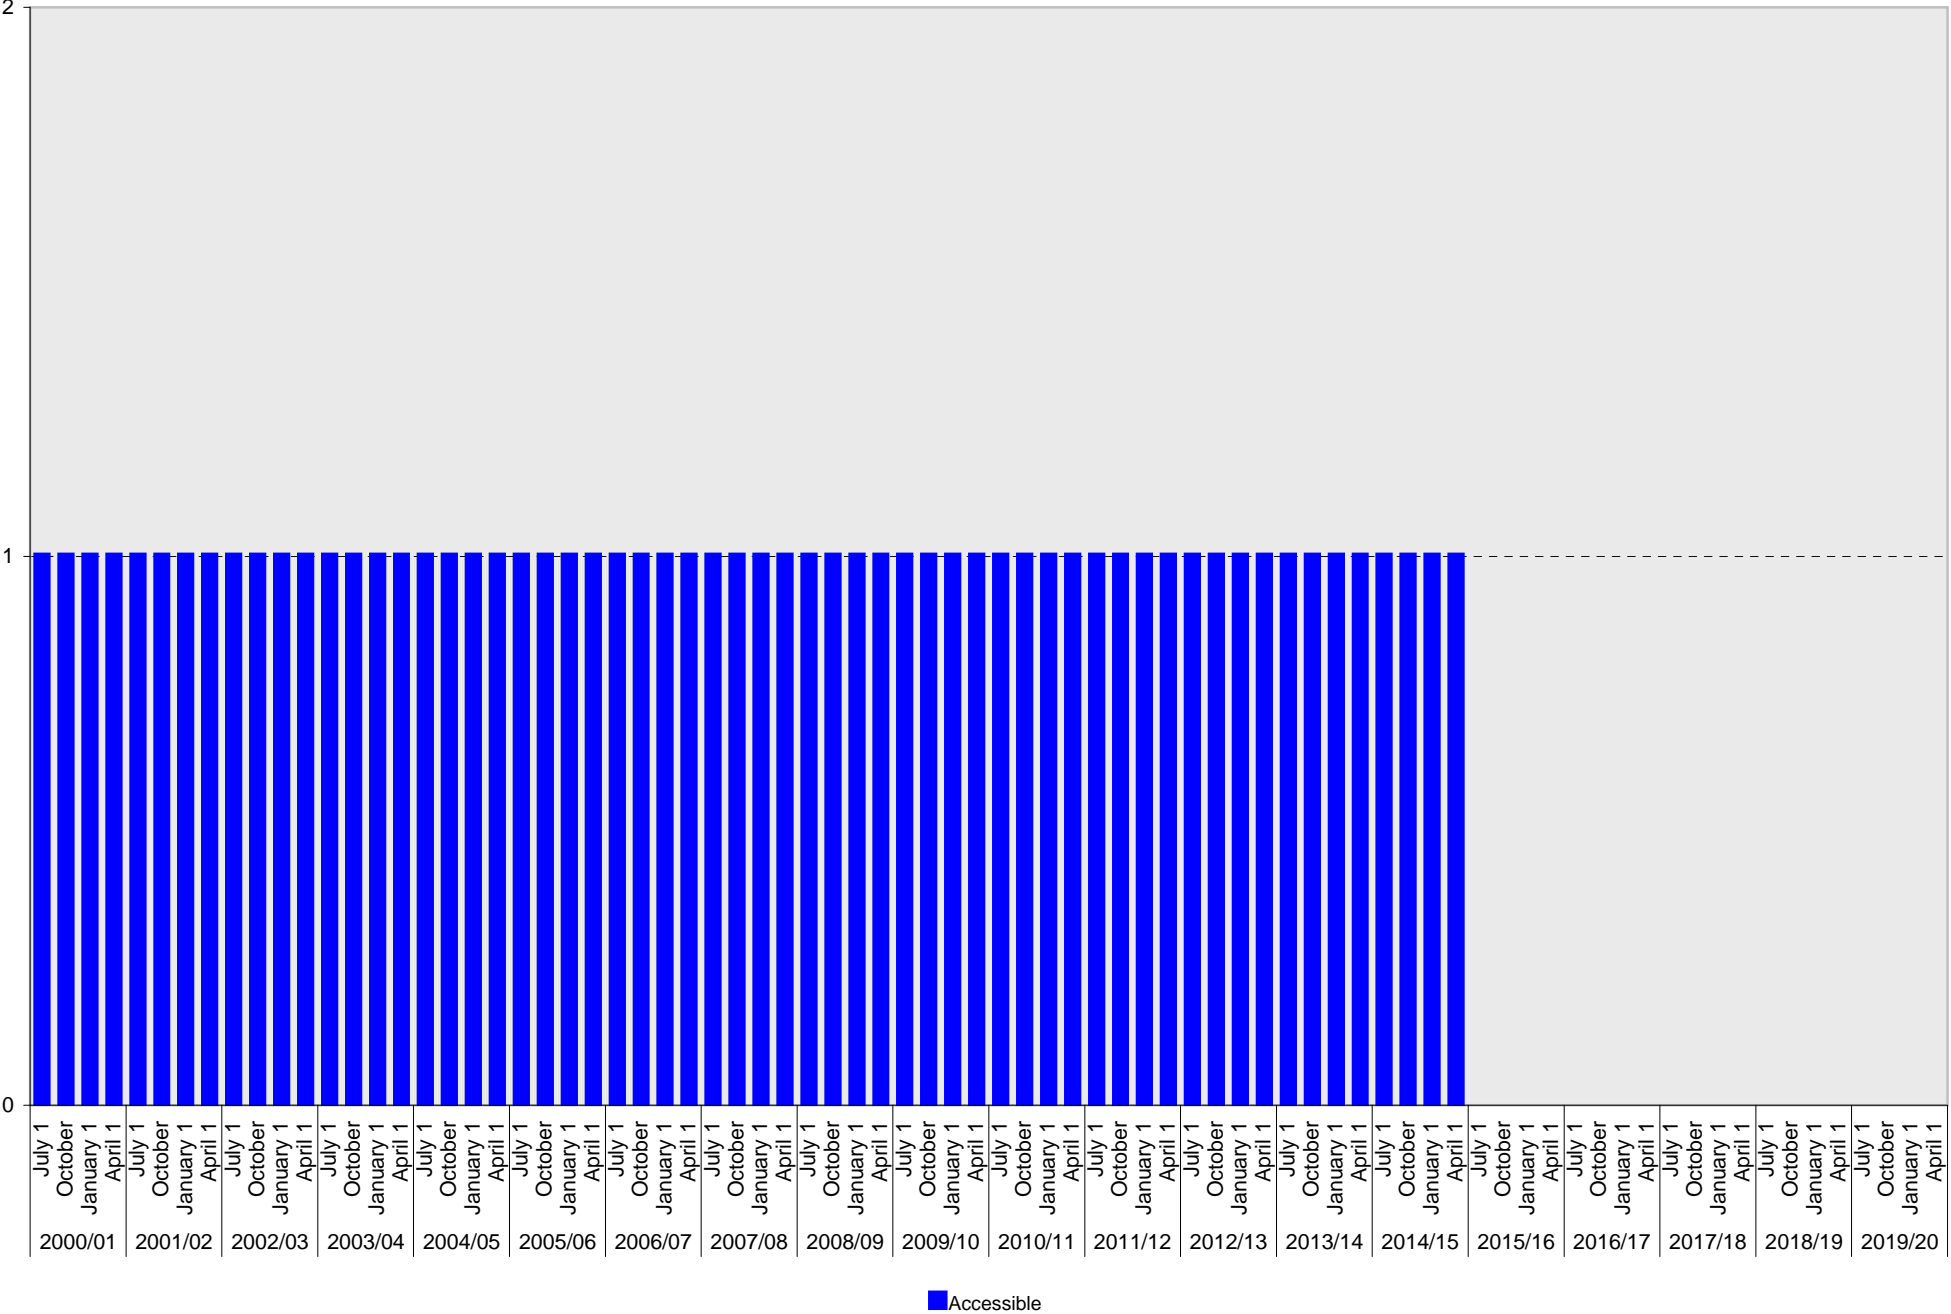

University of California, San Diego Parking Space Inventory
Lot P352: Accessible Parking Spaces

■ Accessible

University of California, San Diego Parking Space Inventory

Lot P352: Service Yard Parking Spaces

University of California, San Diego Parking Space Inventory

Lot P352: Loading Parking Spaces

■ Loading

University of California, San Diego Parking Space Inventory

Lot P352: Total Parking Spaces

■ Total

University of California, San Diego Parking Space Inventory
Lot P352

Date		Parking Spaces										Motorcycle Parking Sections	
		A	B	S	Visitor	Reserved	Allocated	Accessible	UC Vehicle	Service Yard	Loading		Total
2000/01	July 1							1		2	1	4	
	October 1							1		2	1	4	
	January 1							1		2	1	4	
	April 1							1		2	1	4	
2001/02	July 1							1		2	1	4	
	October 1							1		2	1	4	
	January 1							1		2	1	4	
	April 1							1		2	1	4	
2002/03	July 1							1		2	1	4	
	October 1							1		2	1	4	
	January 1							1		2	1	4	
	April 1							1		2	1	4	
2003/04	July 1							1		2	1	4	
	October 1							1		2	1	4	
	January 1							1		2	1	4	
	April 1							1		2	1	4	
2004/05	July 1							1		2	1	4	
	October 1							1		2	1	4	
	January 1							1		2	1	4	
	April 1							1		2	1	4	
2005/06	July 1							1		2	1	4	
	October 1							1		2	1	4	
	January 1							1		2	1	4	
	April 1							1		2	1	4	
2006/07	July 1							1		2	1	4	
	October 1							1		2	1	4	
	January 1							1		2	1	4	
	April 1							1		2	1	4	
2007/08	July 1							1		2	1	4	
	October 1							1		2	1	4	
	January 1							1		2	1	4	
	April 1							1		2	1	4	
2008/09	July 1							1		2	1	4	
	October 1							1		2	1	4	
	January 1							1		2	1	4	
	April 1							1		2	1	4	
2009/10	July 1							1		2	1	4	
	October 1							1		2	1	4	
	January 1							1		2	1	4	
	April 1							1		2	1	4	