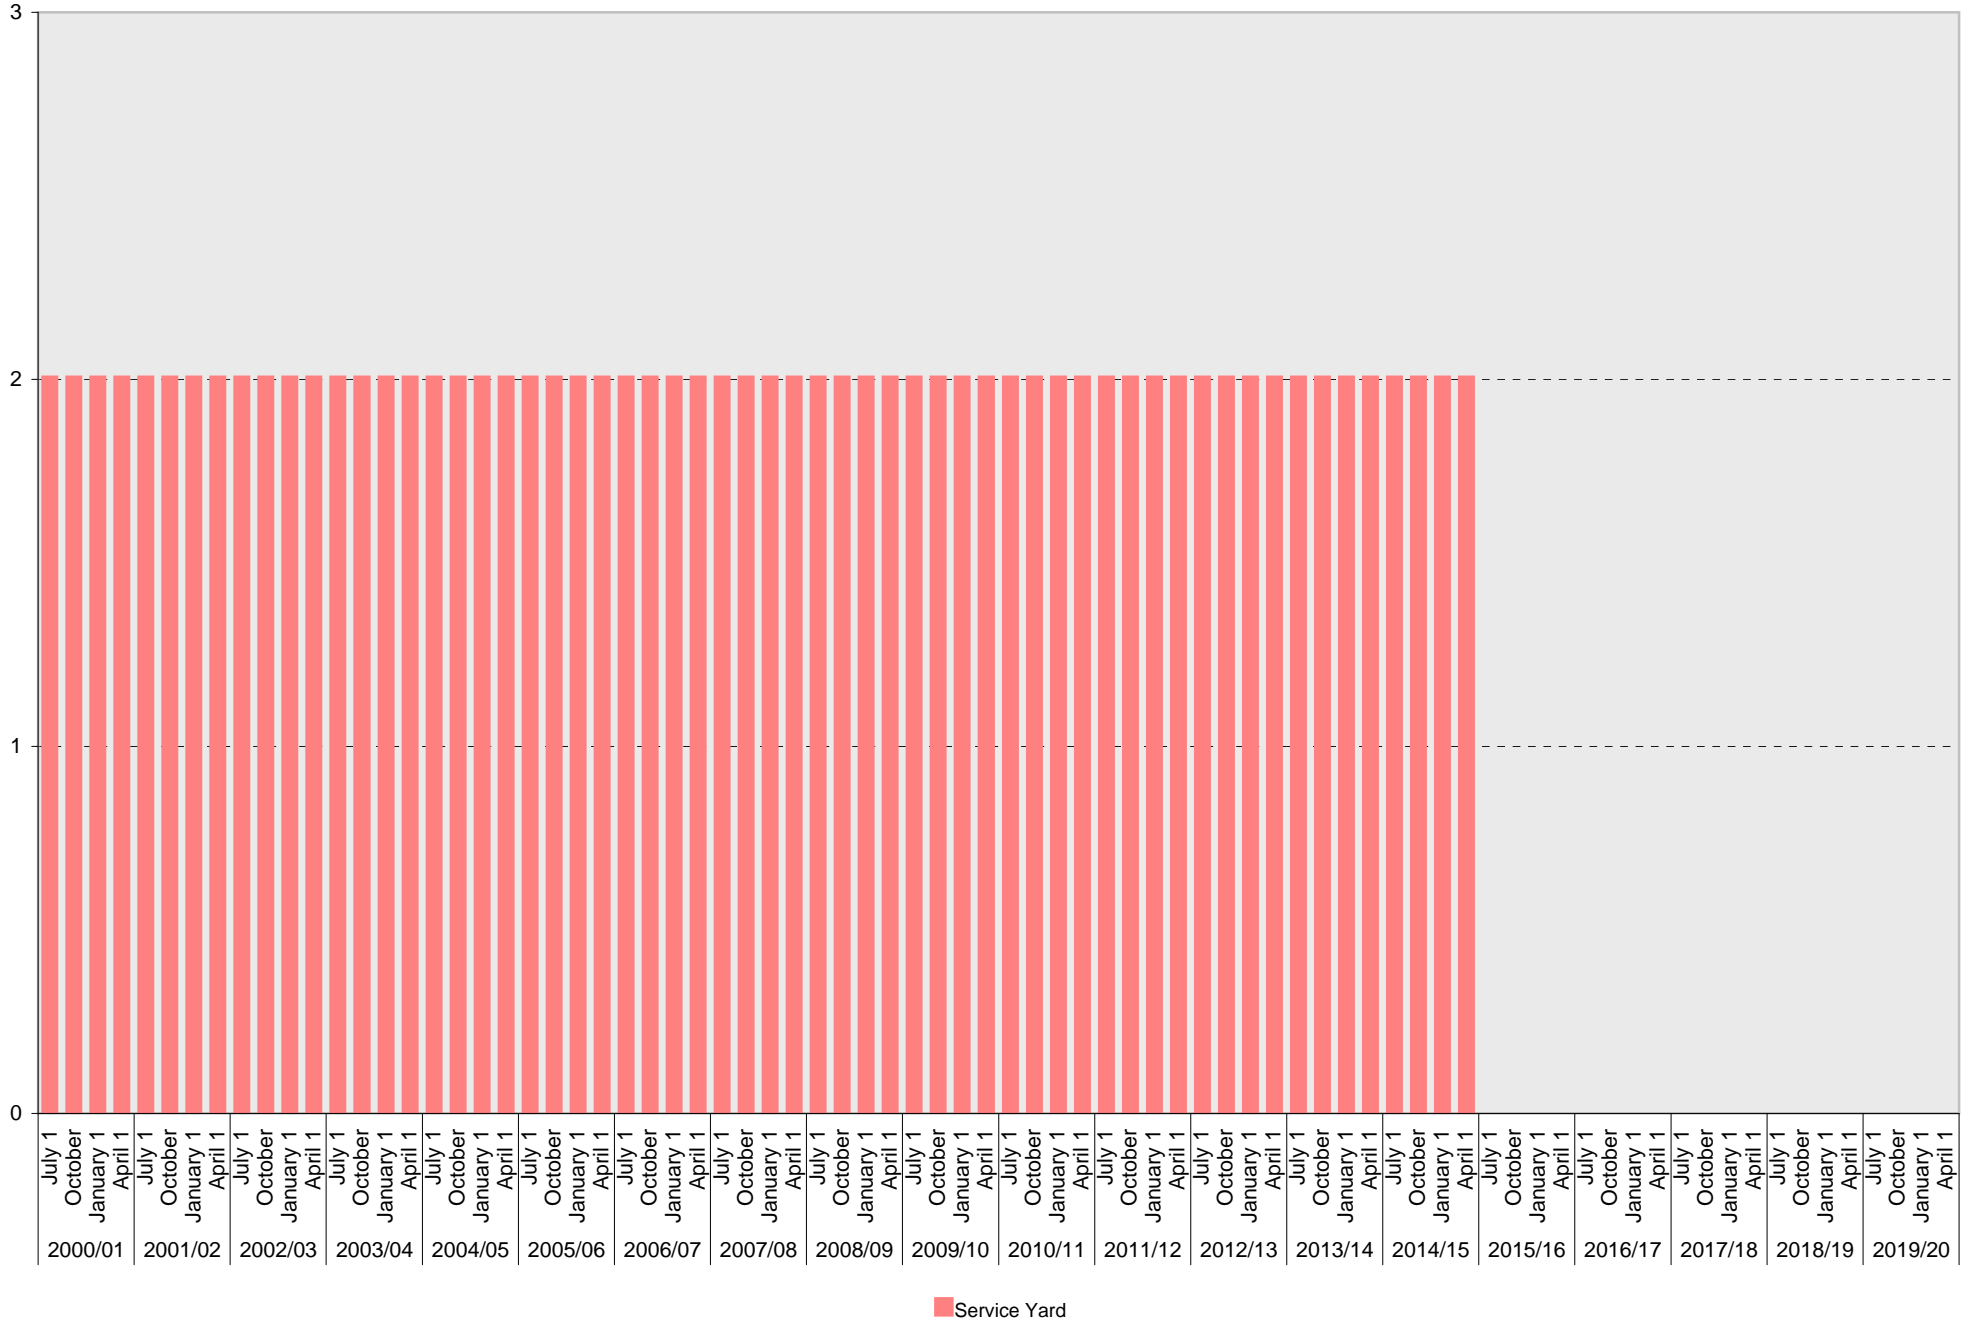

University of California, San Diego Parking Space Inventory
Lot P352: Accessible Parking Spaces

■ Accessible

University of California, San Diego Parking Space Inventory

Lot P352: Service Yard Parking Spaces

University of California, San Diego Parking Space Inventory

Lot P352: Loading Parking Spaces

■ Loading

University of California, San Diego Parking Space Inventory

Lot P352: Total Parking Spaces

■ Total

University of California, San Diego Parking Space Inventory
Lot P352

Date		Parking Spaces										Motorcycle Parking Sections	
		A	B	S	Visitor	Reserved	Allocated	Accessible	UC Vehicle	Service Yard	Loading		Total
2000/01	July 1							1		2	1	4	
	October 1							1		2	1	4	
	January 1							1		2	1	4	
	April 1							1		2	1	4	
2001/02	July 1							1		2	1	4	
	October 1							1		2	1	4	
	January 1							1		2	1	4	
	April 1							1		2	1	4	
2002/03	July 1							1		2	1	4	
	October 1							1		2	1	4	
	January 1							1		2	1	4	
	April 1							1		2	1	4	
2003/04	July 1							1		2	1	4	
	October 1							1		2	1	4	
	January 1							1		2	1	4	
	April 1							1		2	1	4	
2004/05	July 1							1		2	1	4	
	October 1							1		2	1	4	
	January 1							1		2	1	4	
	April 1							1		2	1	4	
2005/06	July 1							1		2	1	4	
	October 1							1		2	1	4	
	January 1							1		2	1	4	
	April 1							1		2	1	4	
2006/07	July 1							1		2	1	4	
	October 1							1		2	1	4	
	January 1							1		2	1	4	
	April 1							1		2	1	4	
2007/08	July 1							1		2	1	4	
	October 1							1		2	1	4	
	January 1							1		2	1	4	
	April 1							1		2	1	4	
2008/09	July 1							1		2	1	4	
	October 1							1		2	1	4	
	January 1							1		2	1	4	
	April 1							1		2	1	4	
2009/10	July 1							1		2	1	4	
	October 1							1		2	1	4	
	January 1							1		2	1	4	
	April 1							1		2	1	4	