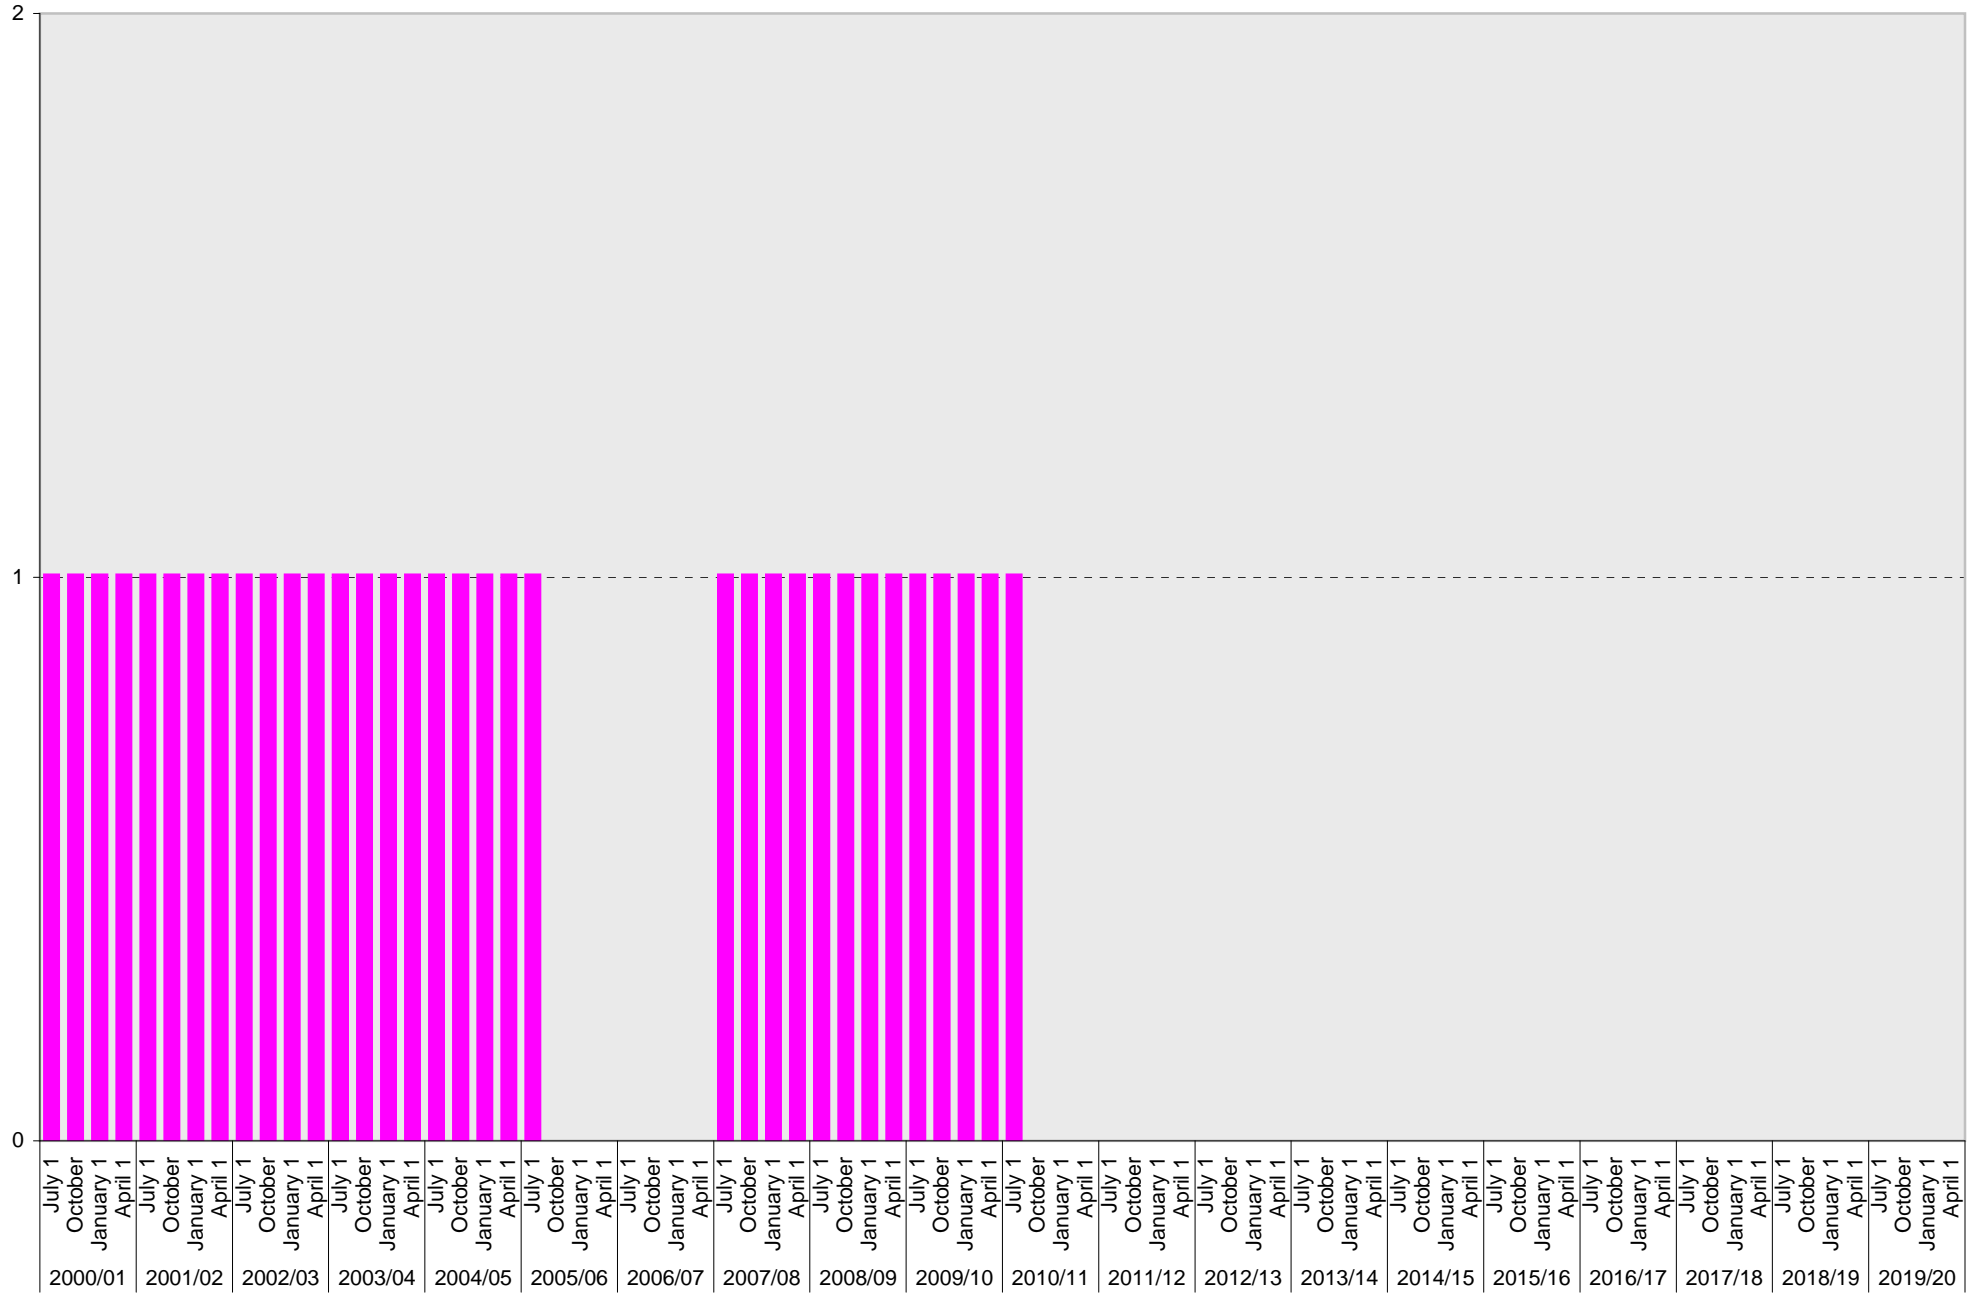

University of California, San Diego Parking Space Inventory

Lot P351: Motorcycle Parking Sections

Motorcycle