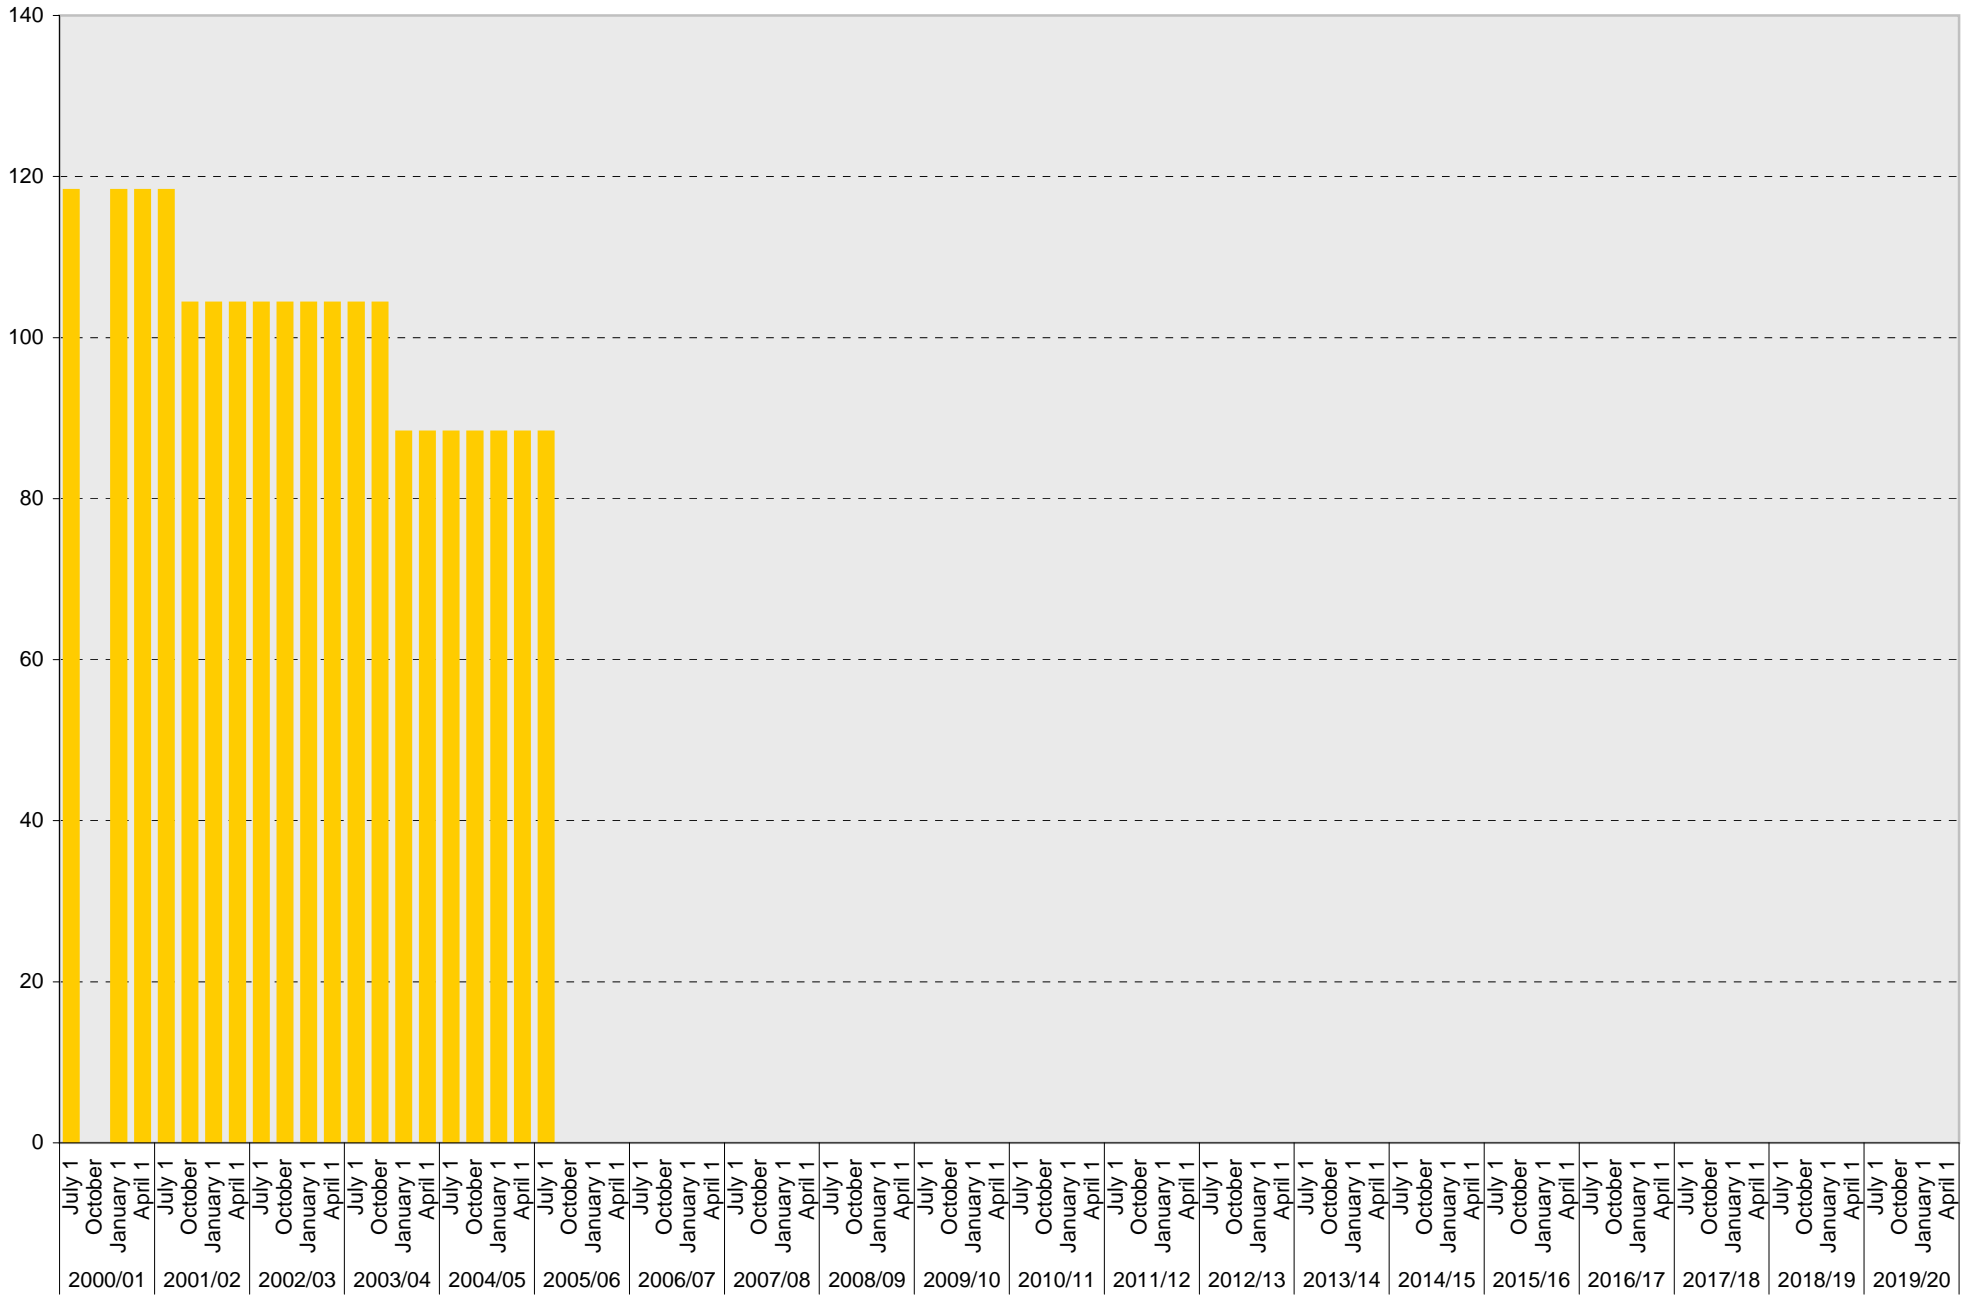

University of California, San Diego Parking Space Inventory

Lot P351: B Parking Spaces

■ B

University of California, San Diego Parking Space Inventory

Lot P351: S Parking Spaces

■ s

University of California, San Diego Parking Space Inventory

Lot P351: Visitor: Meter Parking Spaces

Visitor: Meter

University of California, San Diego Parking Space Inventory

Lot P351: Visitor: Total Parking Spaces

University of California, San Diego Parking Space Inventory