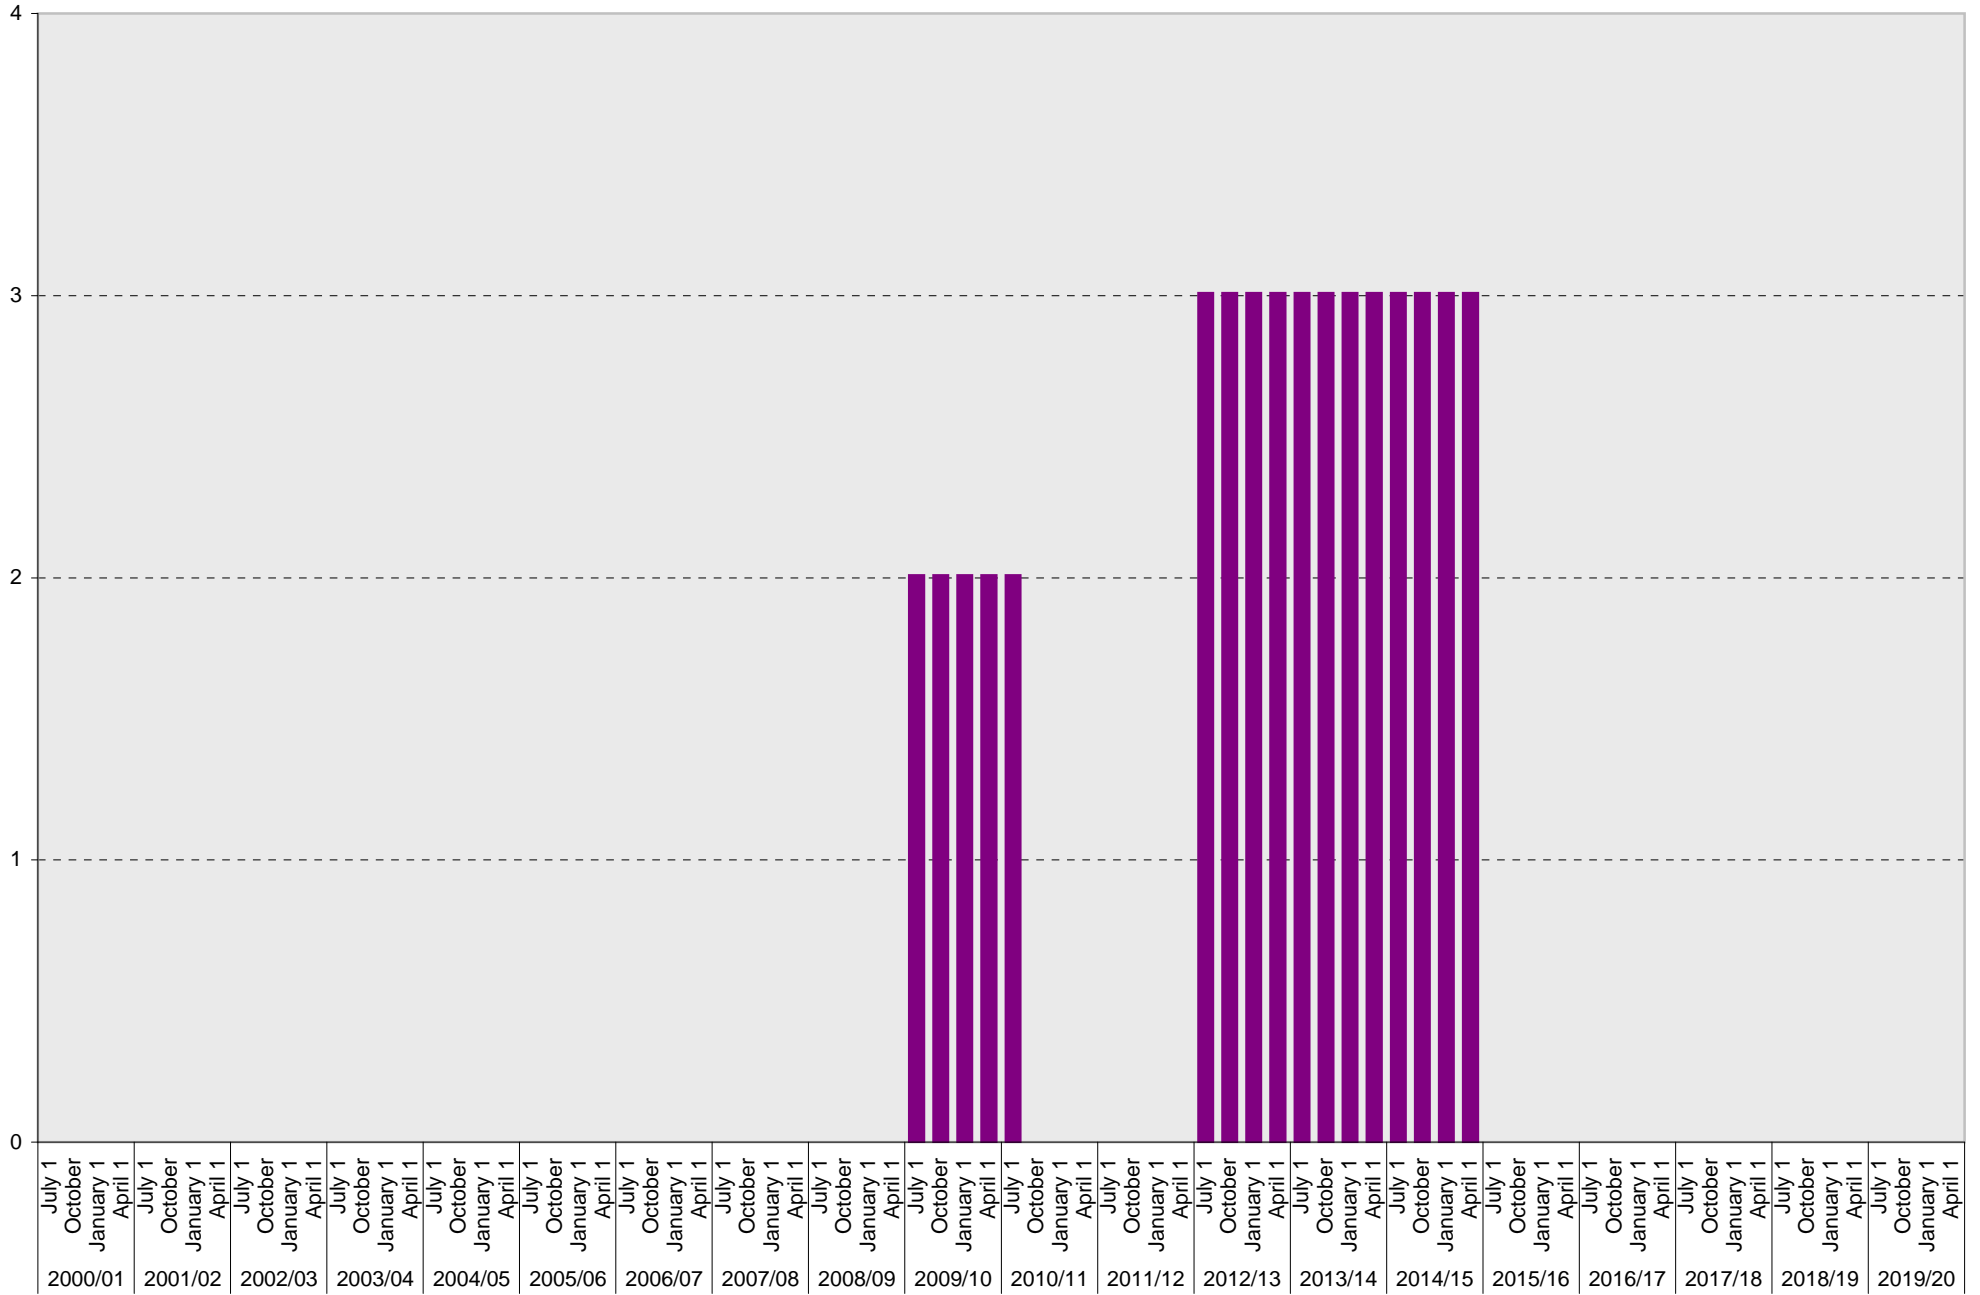

University of California, San Diego Parking Space Inventory

Lot P351: Allocated: Rady School of Management Visitor Parking Spaces

■ Allocated