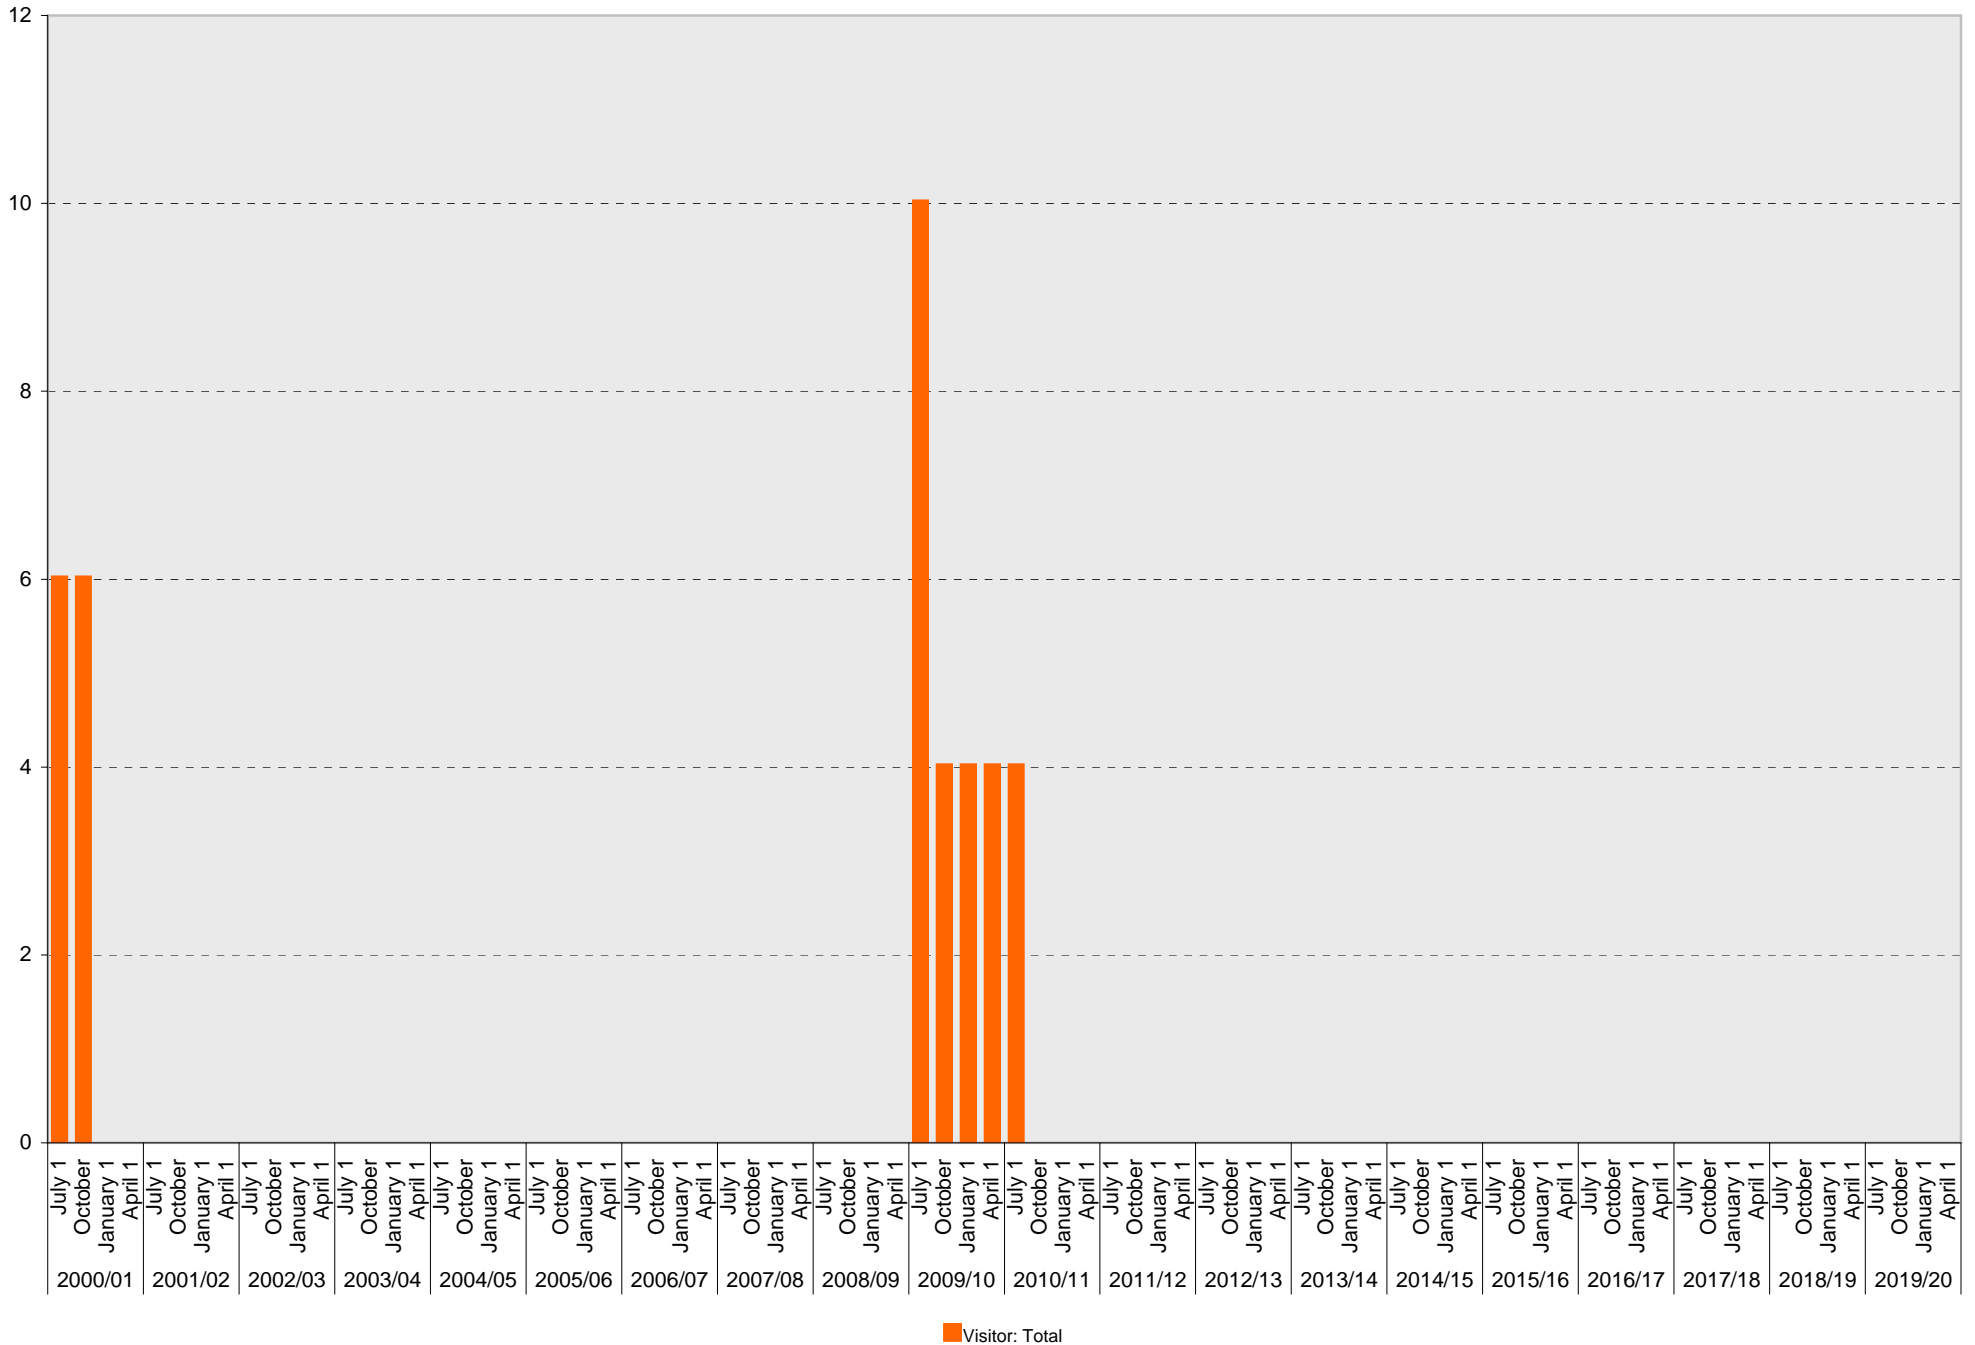

University of California, San Diego Parking Space Inventory

Lot P351: B Parking Spaces

■ B

University of California, San Diego Parking Space Inventory

Lot P351: S Parking Spaces

■ s

University of California, San Diego Parking Space Inventory

Lot P351: Visitor: Meter Parking Spaces

Visitor: Meter

University of California, San Diego Parking Space Inventory

Lot P351: Visitor: Total Parking Spaces

University of California, San Diego Parking Space Inventory