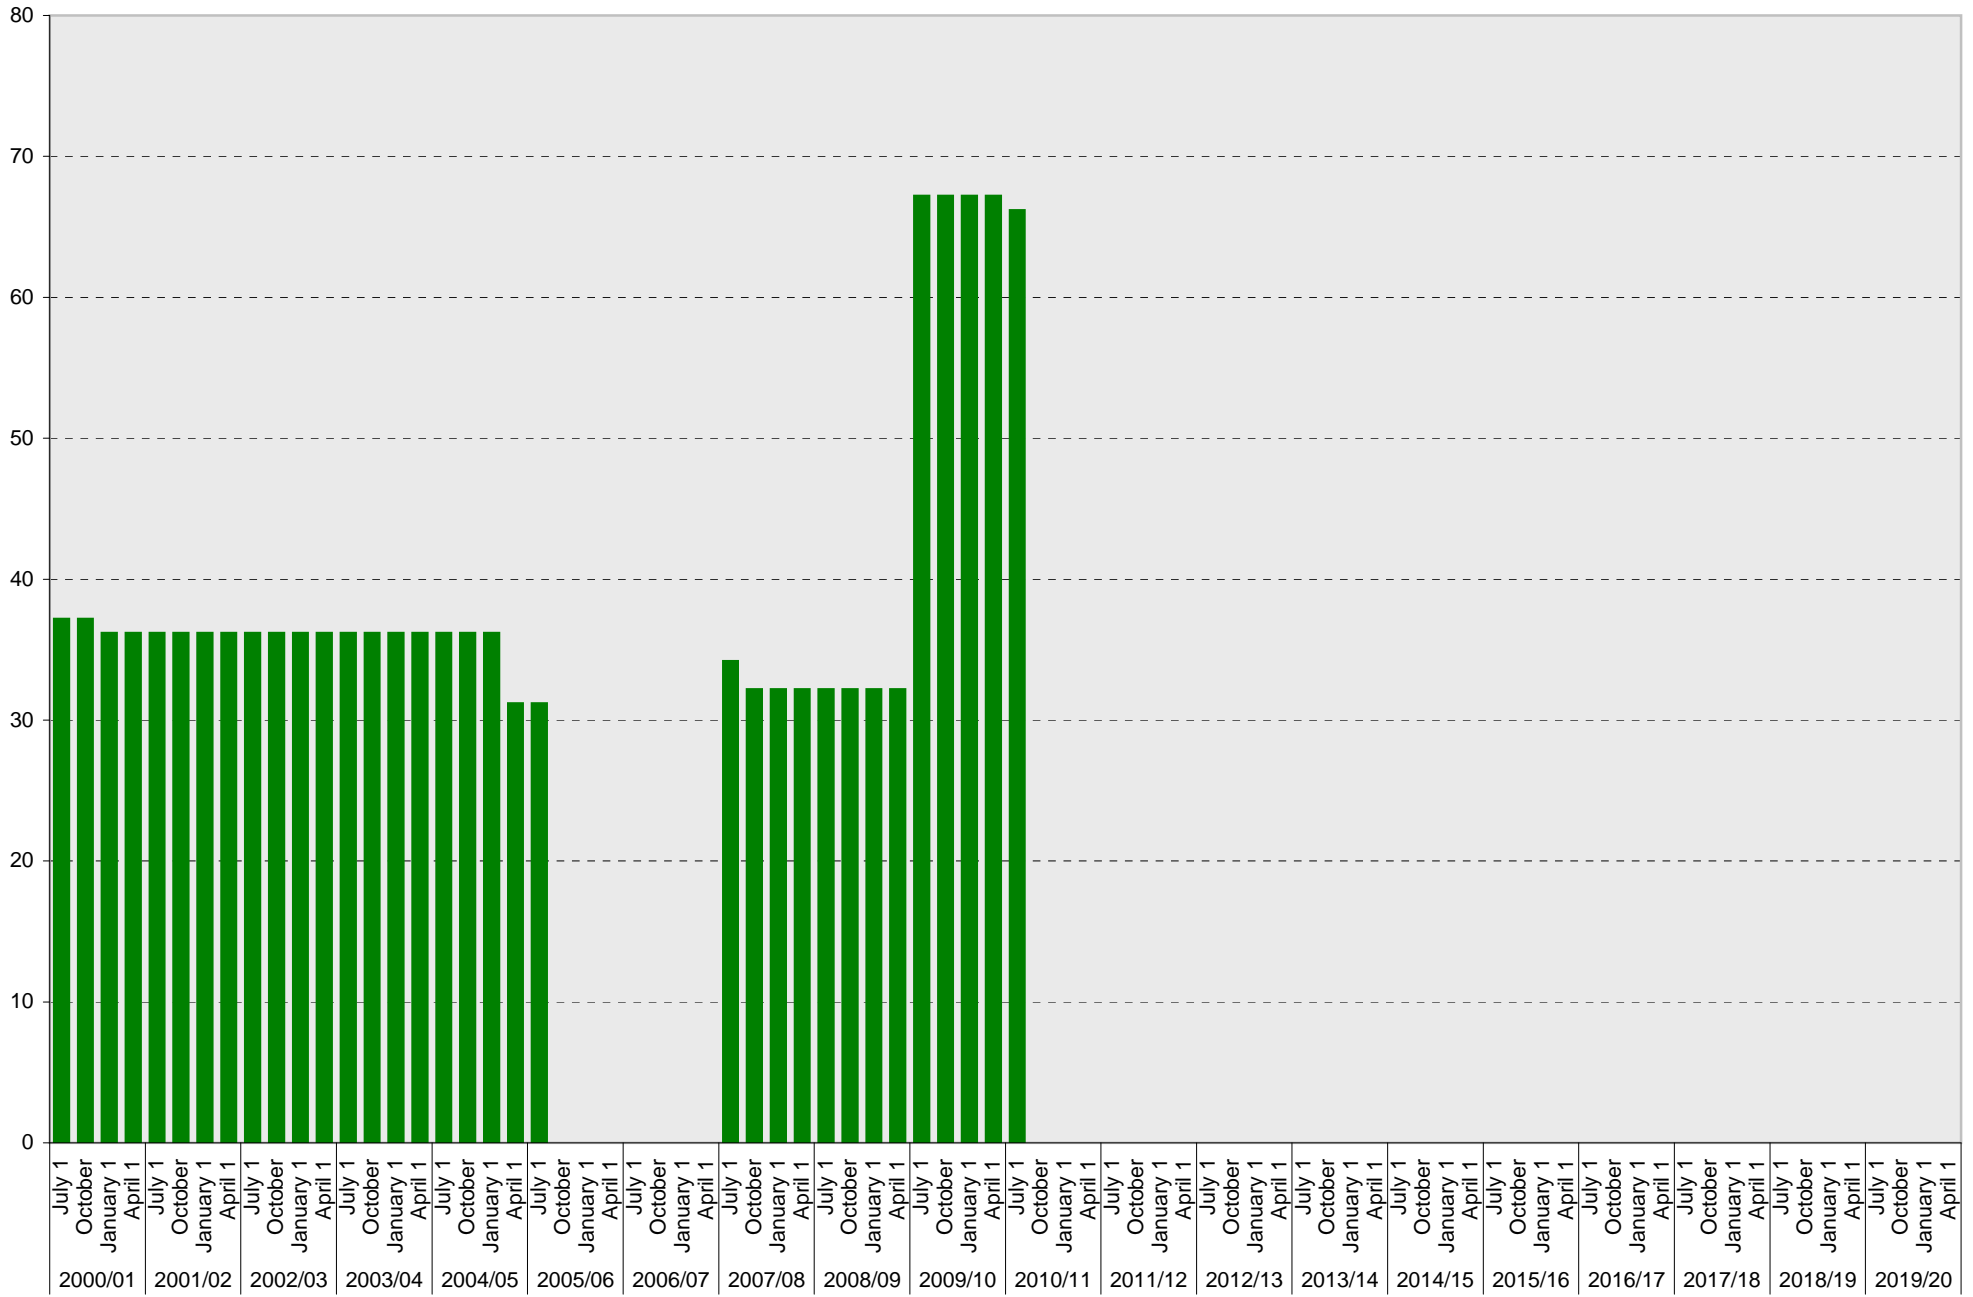

University of California, San Diego Parking Space Inventory

Lot P351: B Parking Spaces

■ B

University of California, San Diego Parking Space Inventory

Lot P351: S Parking Spaces

■ s

University of California, San Diego Parking Space Inventory

Lot P351: Visitor: Meter Parking Spaces

Visitor: Meter

University of California, San Diego Parking Space Inventory

Lot P351: Visitor: Total Parking Spaces

University of California, San Diego Parking Space Inventory

Date		Parking Spaces										Motorcycle Parking Sections	
		A	B	S	Visitor	Reserved	Allocated	Accessible	UC Vehicle	Service Yard	Loading		Total
2000/01	July 1		37	118	6			2				163	1
	October 1	118	37		6			2				163	1
	January 1		36	118				2				156	1
	April 1		36	118				2				156	1
2001/02	July 1		36	118				2				156	1
	October 1	14	36	104				2				156	1
	January 1	14	36	104				2				156	1
	April 1	14	36	104				2				156	1
2002/03	July 1	14	36	104				2				156	1
	October 1	14	36	104				2				156	1
	January 1	14	36	104				2				156	1
	April 1	14	36	104				2				156	1
2003/04	July 1	14	36	104				2				156	1
	October 1	9	36	104		5		2				156	1
	January 1	25	36	88		5		2				156	1
	April 1	25	36	88		5		2				156	1
2004/05	July 1	25	36	88		5		2				156	1
	October 1	29	36	88		1		2				156	1
	January 1	28	36	88		2		2				156	1
	April 1	28	31	88		2		2				151	1
2005/06	July 1	30	31	88				2				151	1
	October 1												
	January 1												
	April 1												
2006/07	July 1												
	October 1												
	January 1												
	April 1												
2007/08	July 1		34									34	1
	October 1		32			2						34	1
	January 1		32			2						34	1
	April 1		32			2						34	1
2008/09	July 1		32			2						34	1
	October 1		32			2						34	1
	January 1		32			2						34	1
	April 1		32			2						34	1
2009/10	July 1	9	67		10		2	2				90	1
	October 1	9	67		4	6	2	2				90	1
	January 1	9	67		4	6	2	2				90	1
	April 1	9	67		4	6	2	2				90	1