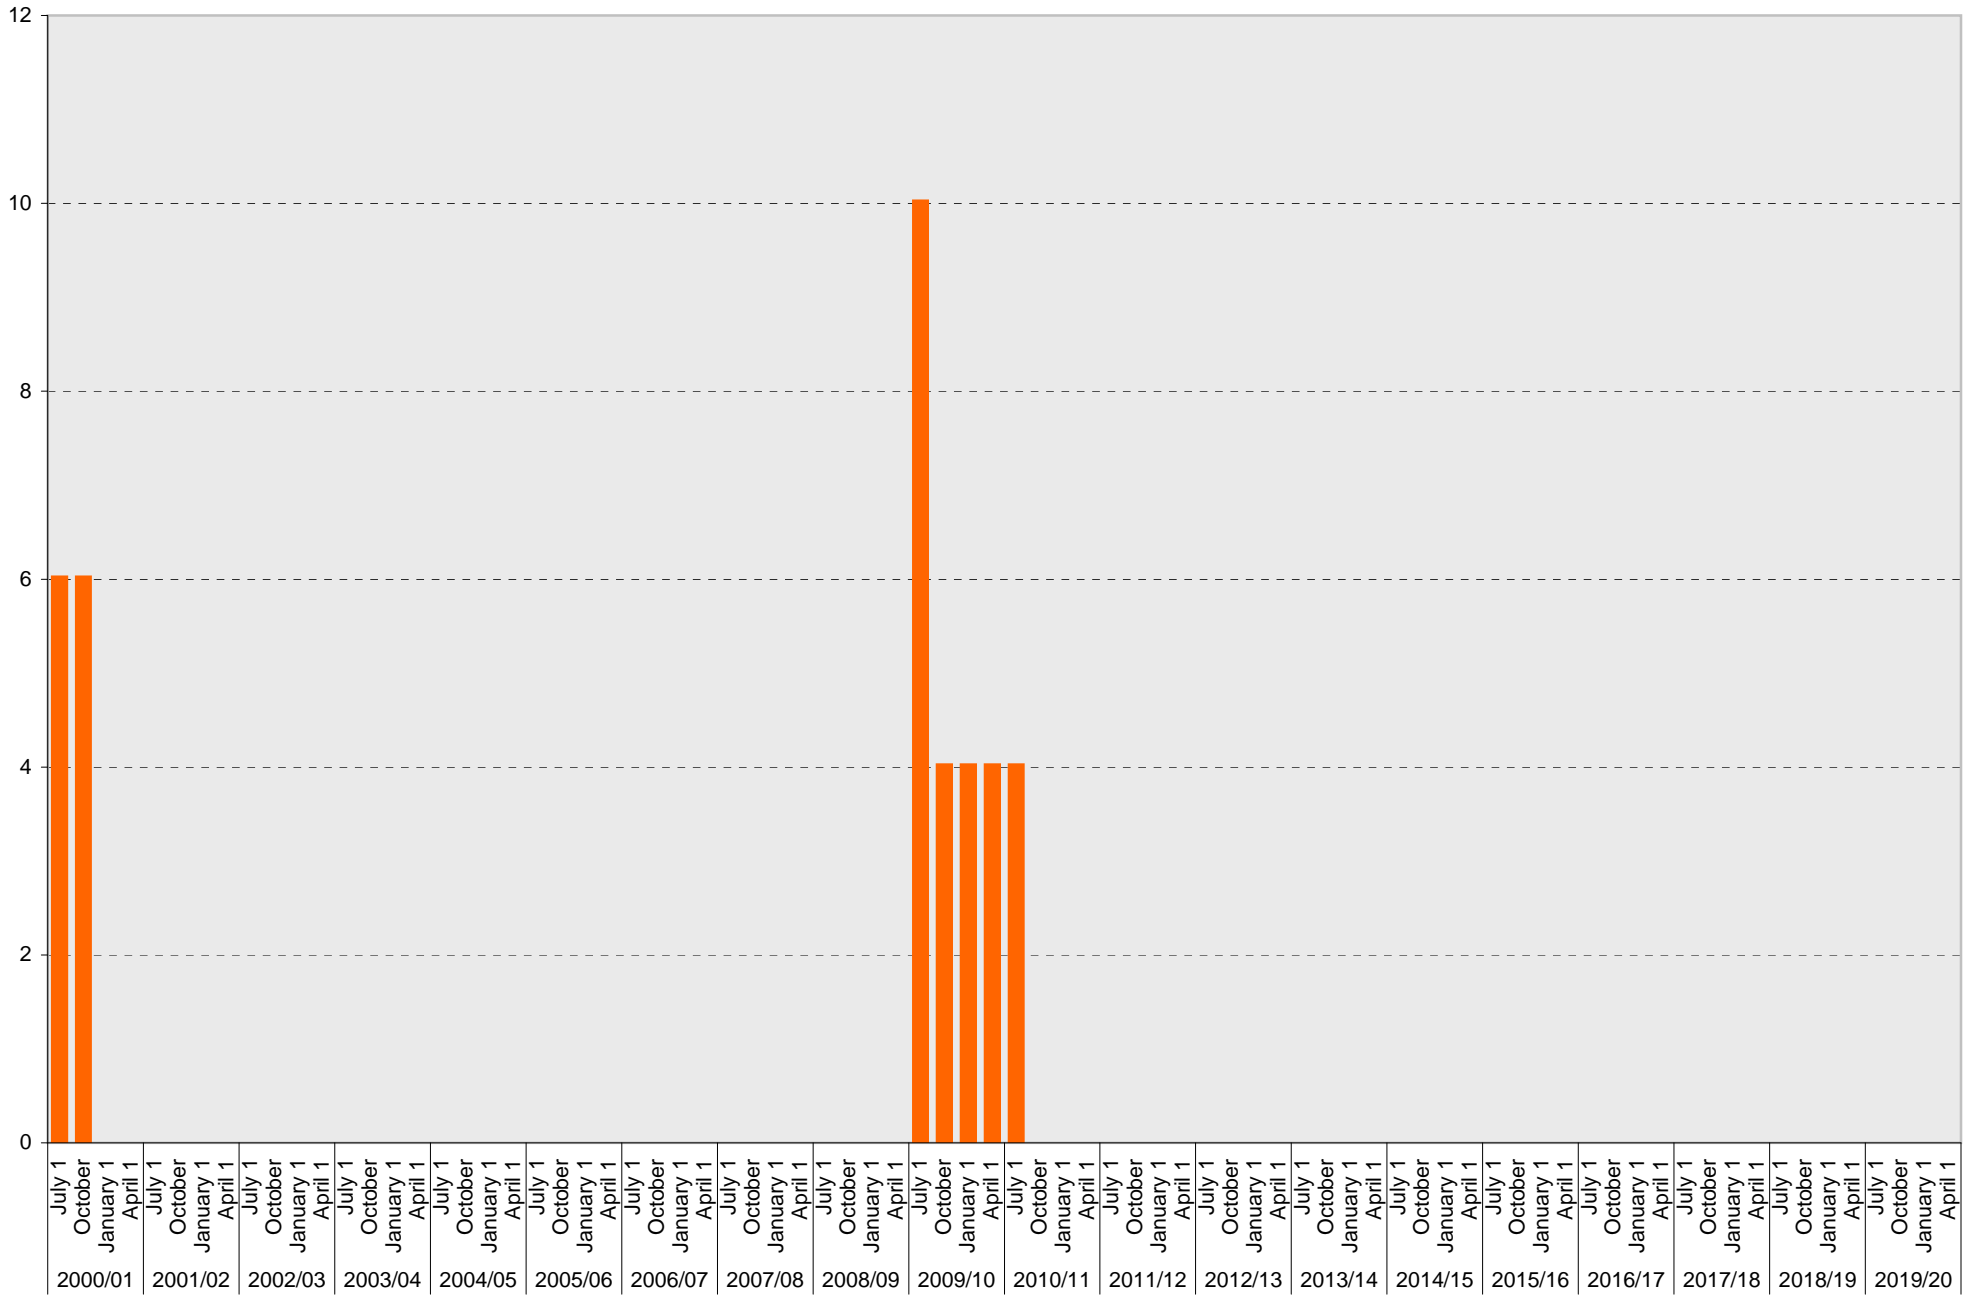

University of California, San Diego Parking Space Inventory

Lot P351: B Parking Spaces

■ B

University of California, San Diego Parking Space Inventory

Lot P351: S Parking Spaces

■ s

University of California, San Diego Parking Space Inventory

Lot P351: Visitor: Meter Parking Spaces

Visitor: Meter

University of California, San Diego Parking Space Inventory

Lot P351: Visitor: Total Parking Spaces

University of California, San Diego Parking Space Inventory