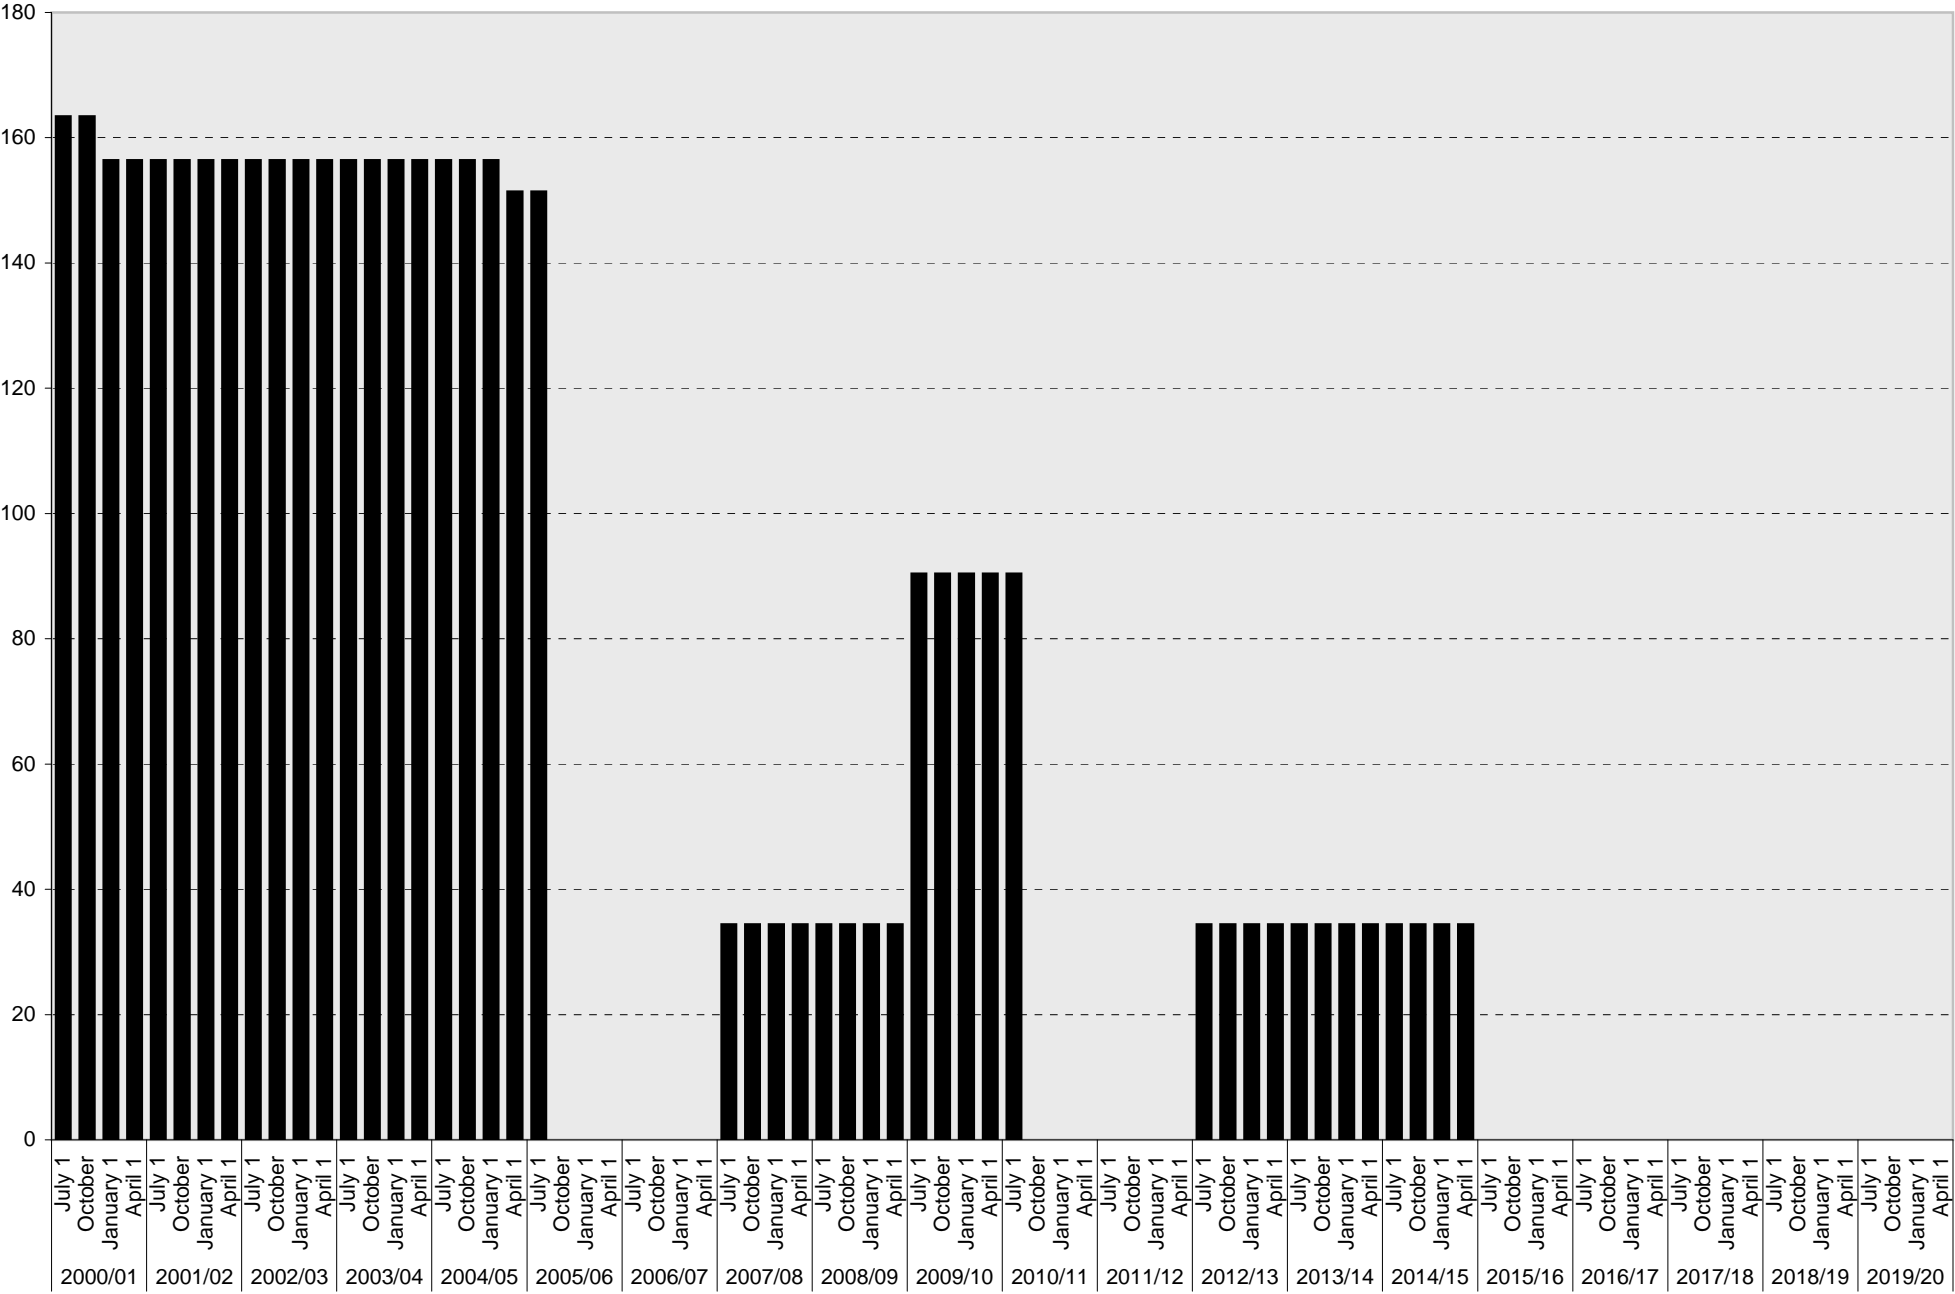

University of California, San Diego Parking Space Inventory

Lot P351: Total Parking Spaces

■ Total