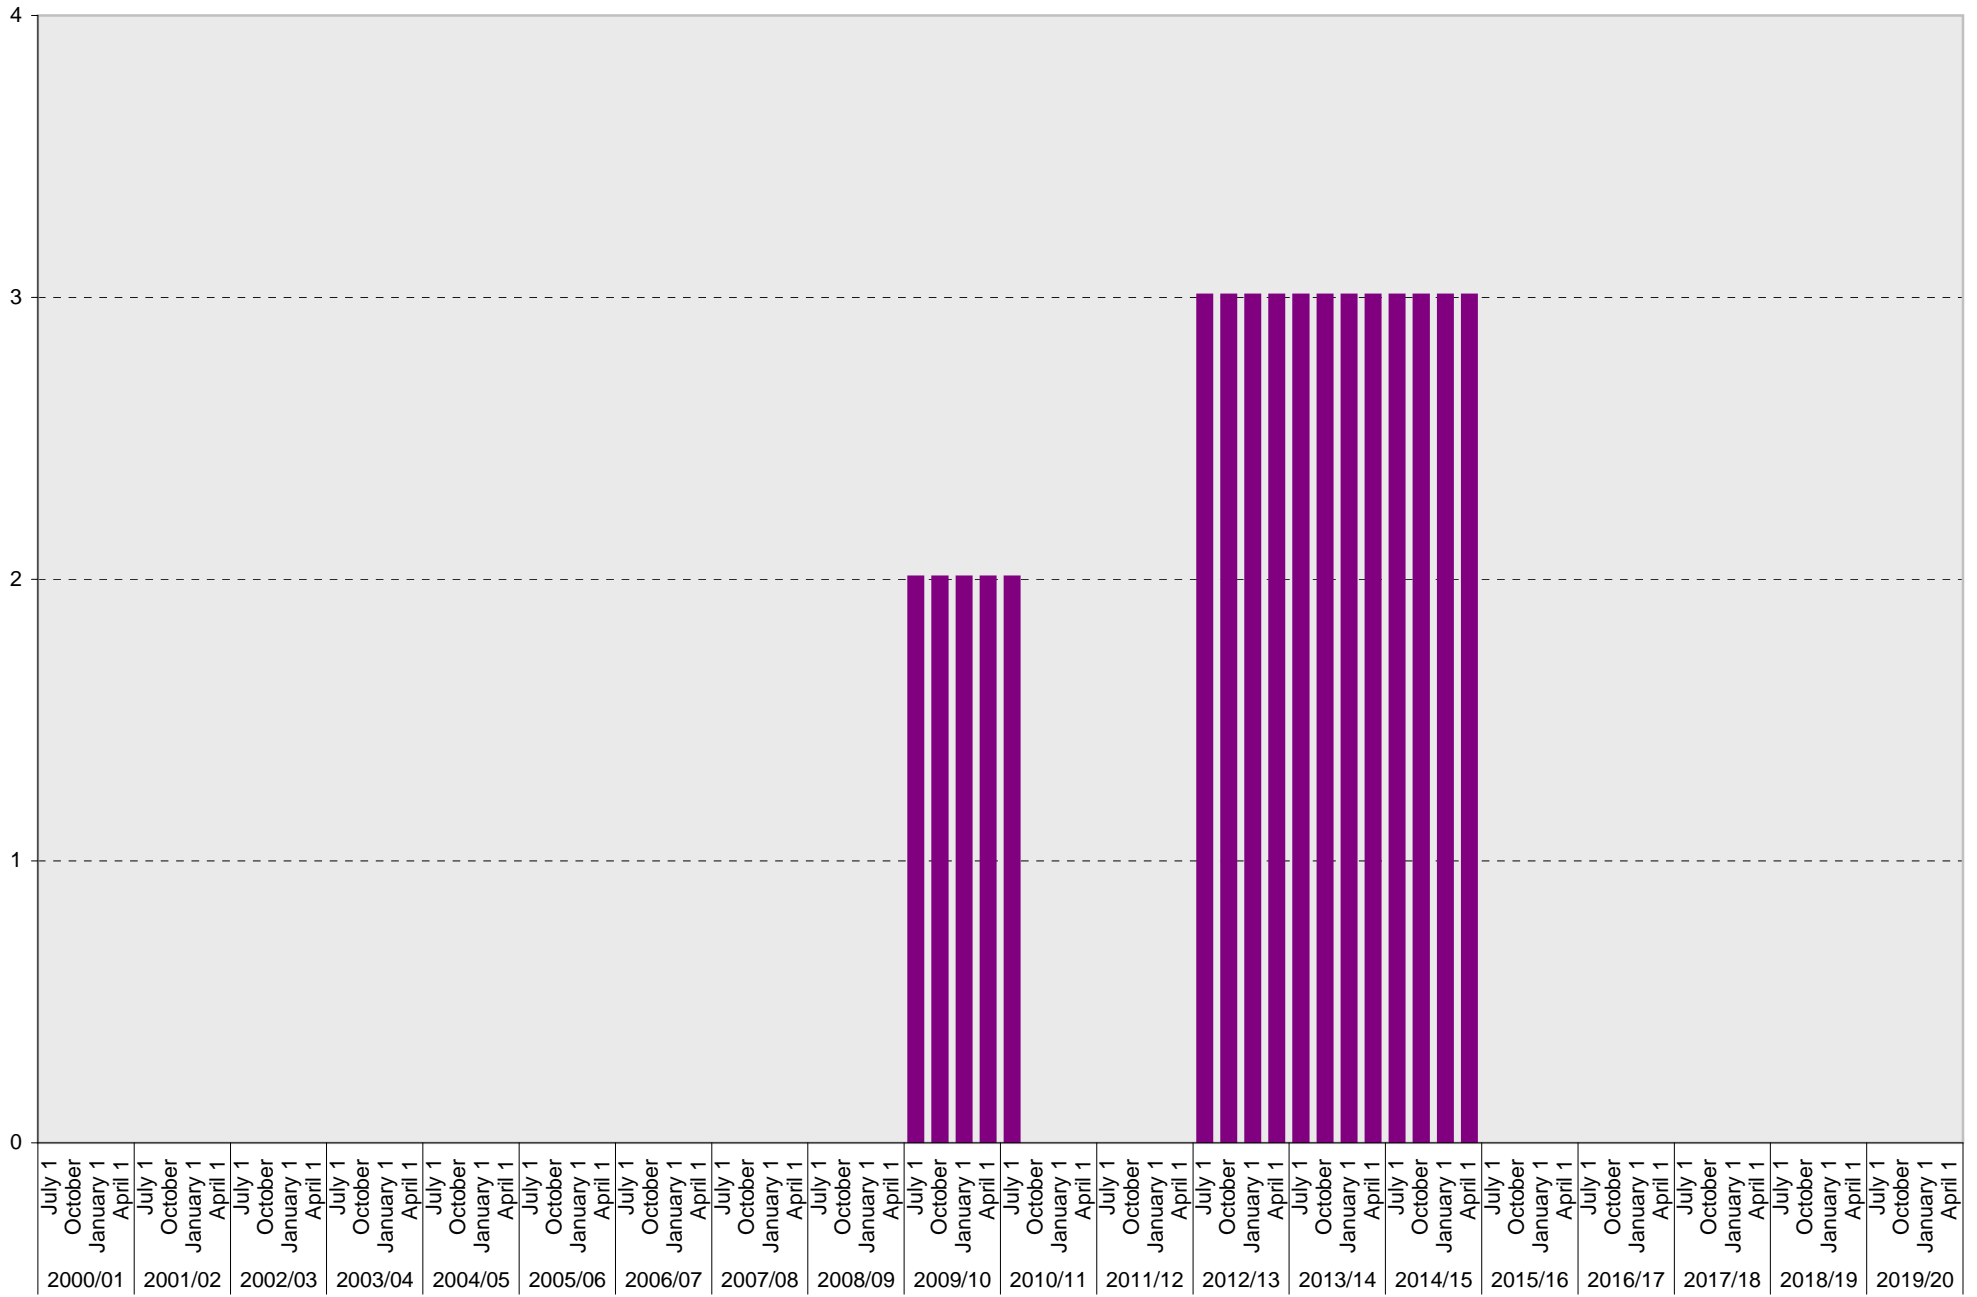

University of California, San Diego Parking Space Inventory

Lot P351: Allocated: Total Parking Spaces

■ Allocated: Total