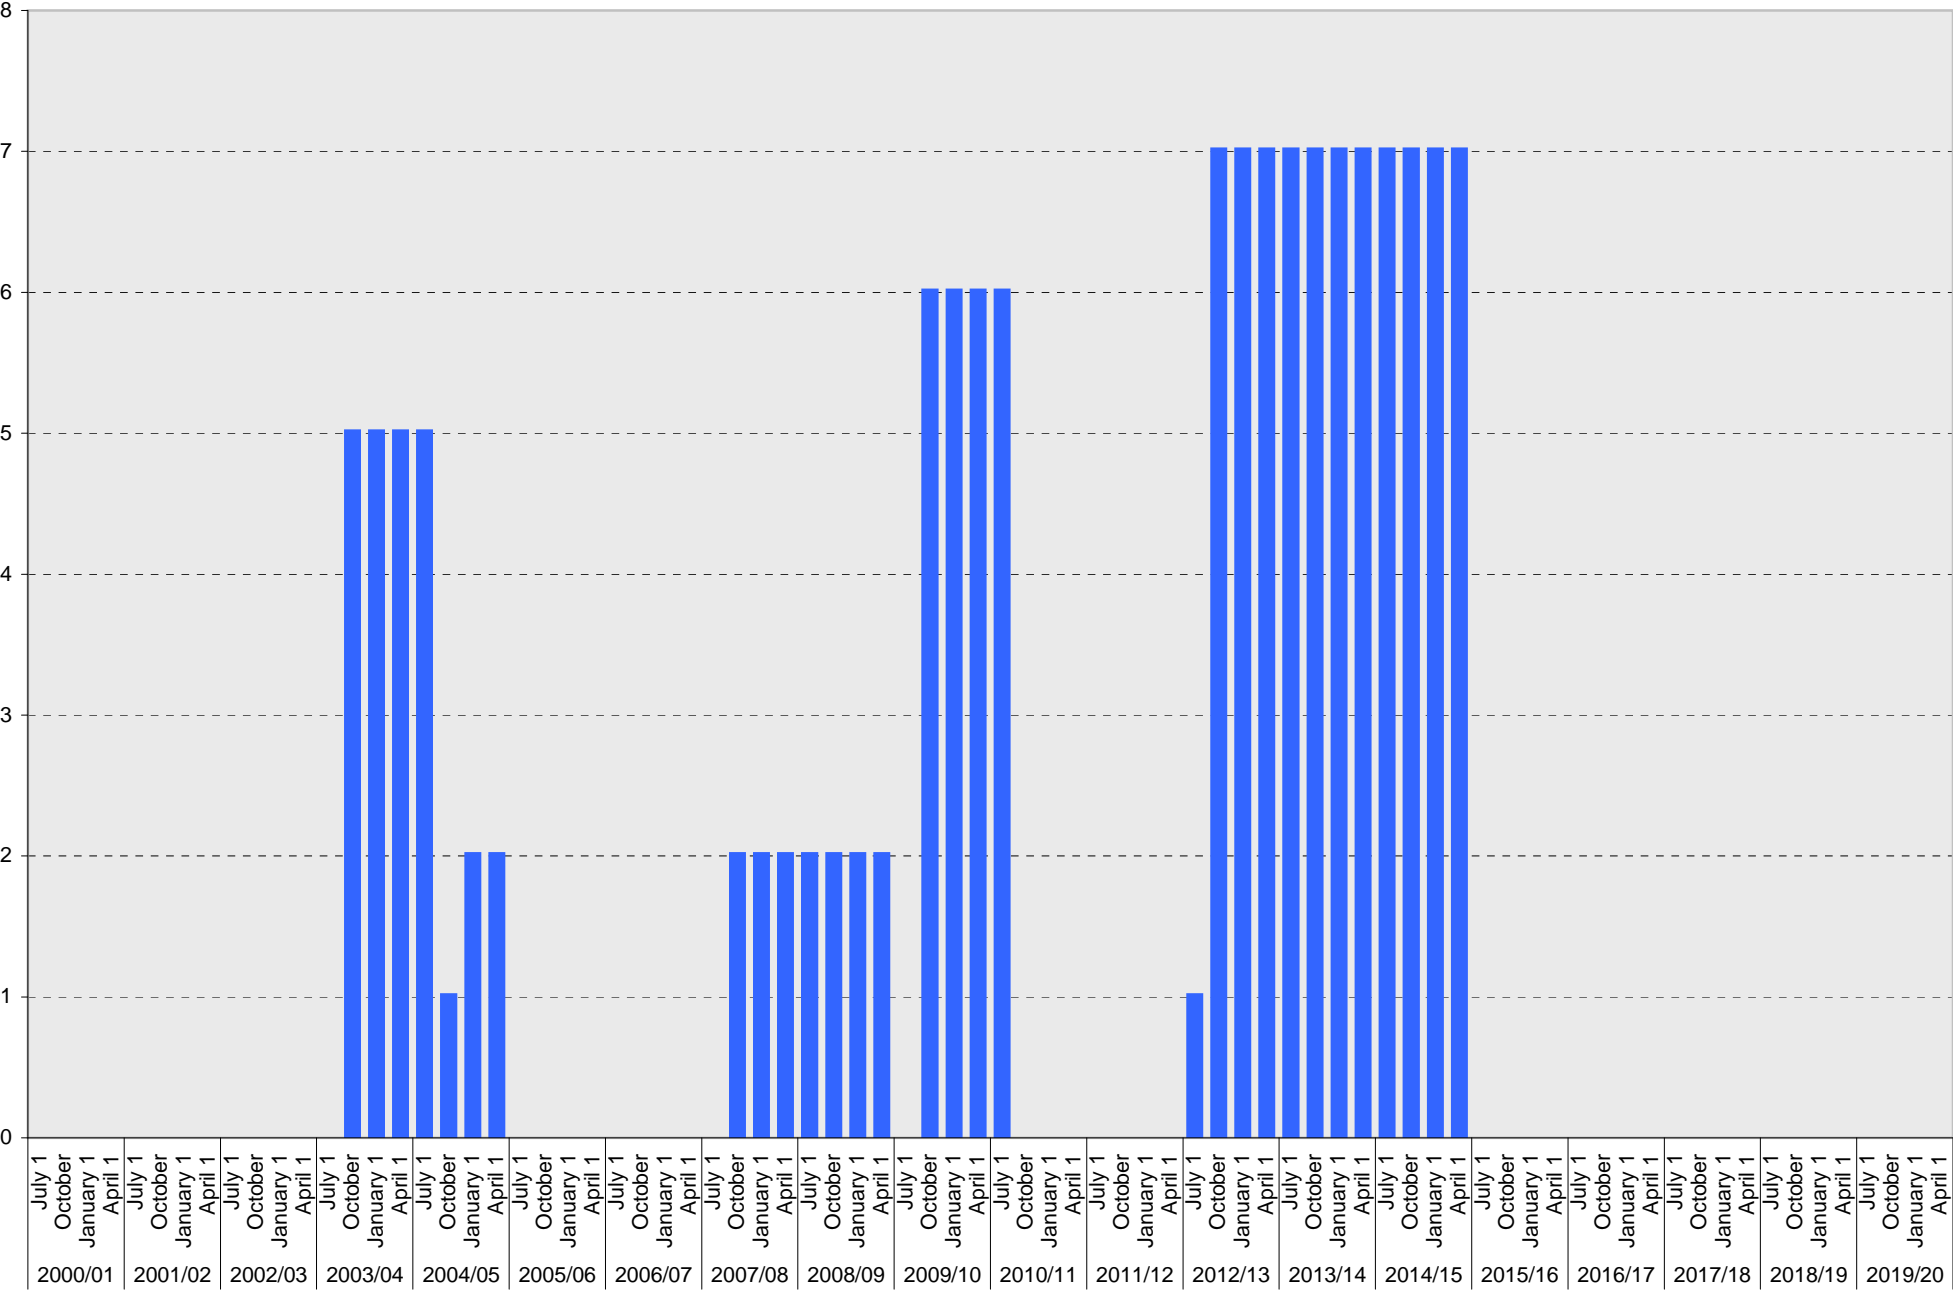

University of California, San Diego Parking Space Inventory

Lot P351: Reserved Parking Spaces

■ Reserved