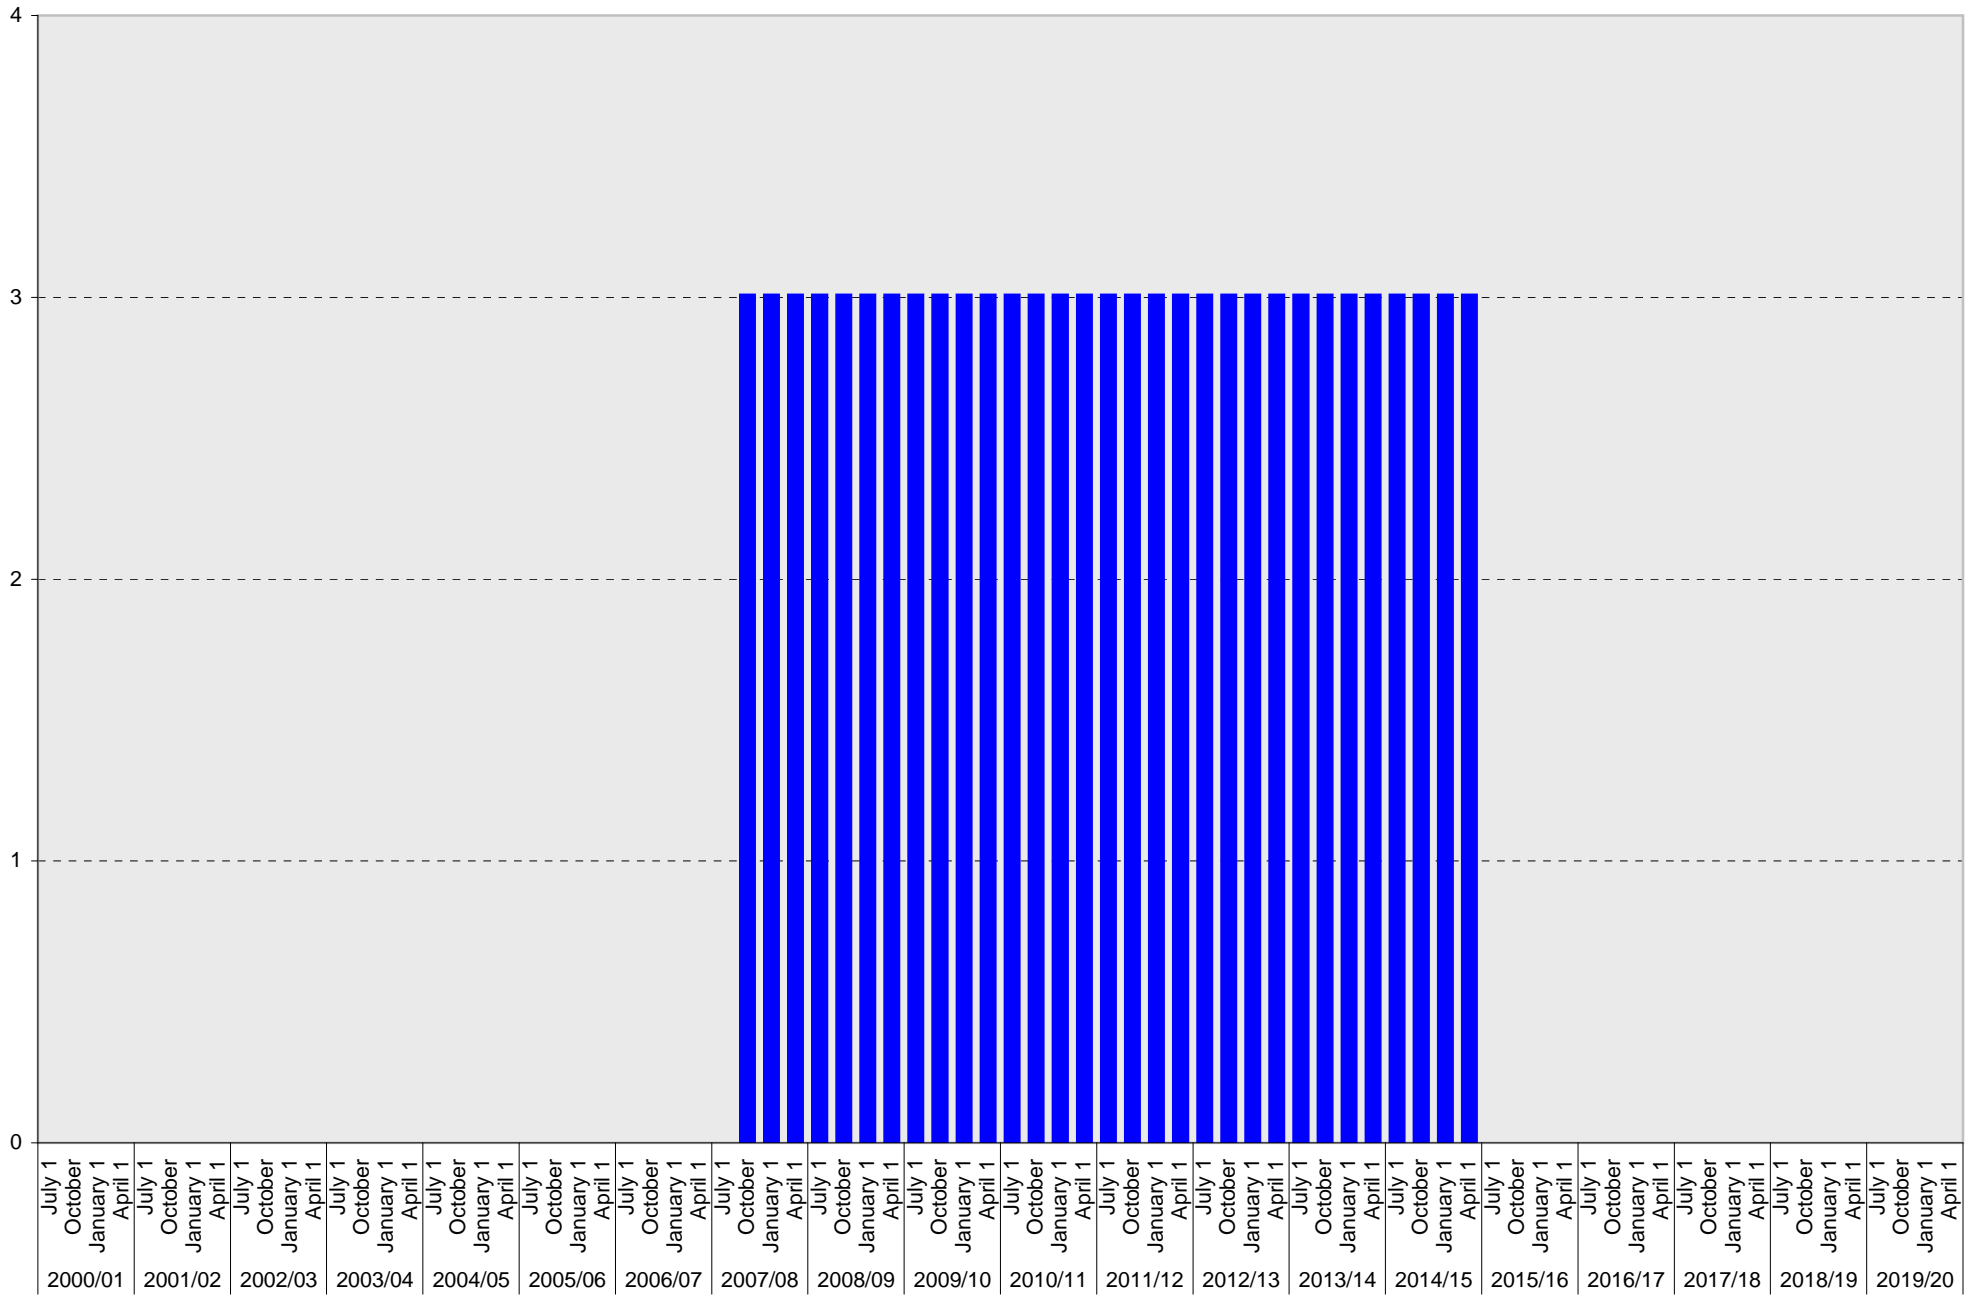

University of California, San Diego Parking Space Inventory

Lot P347: Accessible Parking Spaces

■ Accessible