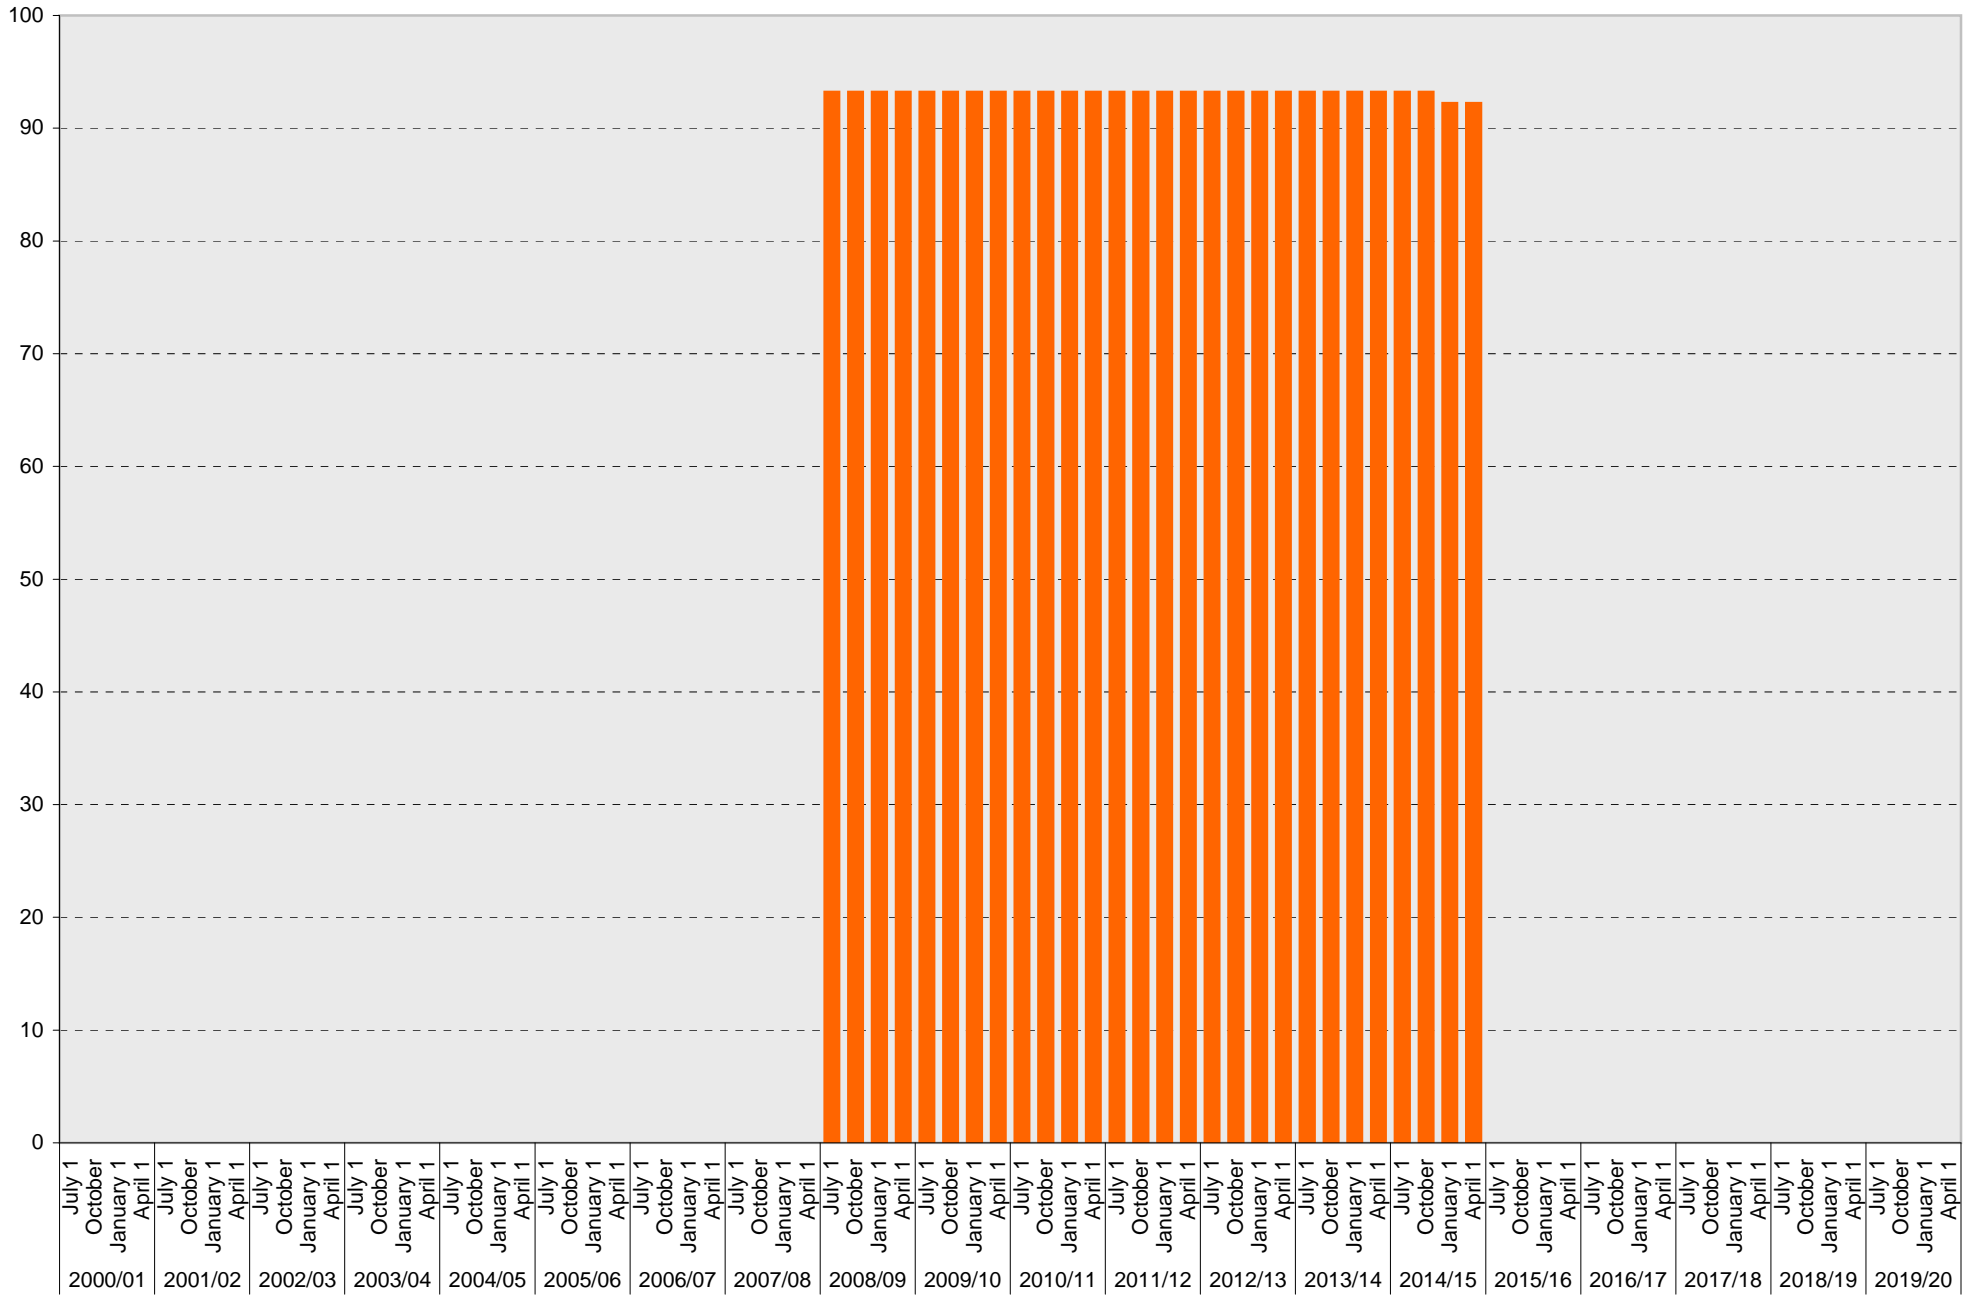

University of California, San Diego Parking Space Inventory

Lot P347: S Parking Spaces

■ S

University of California, San Diego Parking Space Inventory

Lot P347: Visitor: Pay and Display Parking Spaces

■ Visitor: Pay and Display

University of California, San Diego Parking Space Inventory

Lot P347: Visitor: Total Parking Spaces

Visitor: Total

University of California, San Diego Parking Space Inventory

Lot P347: Reserved Parking Spaces