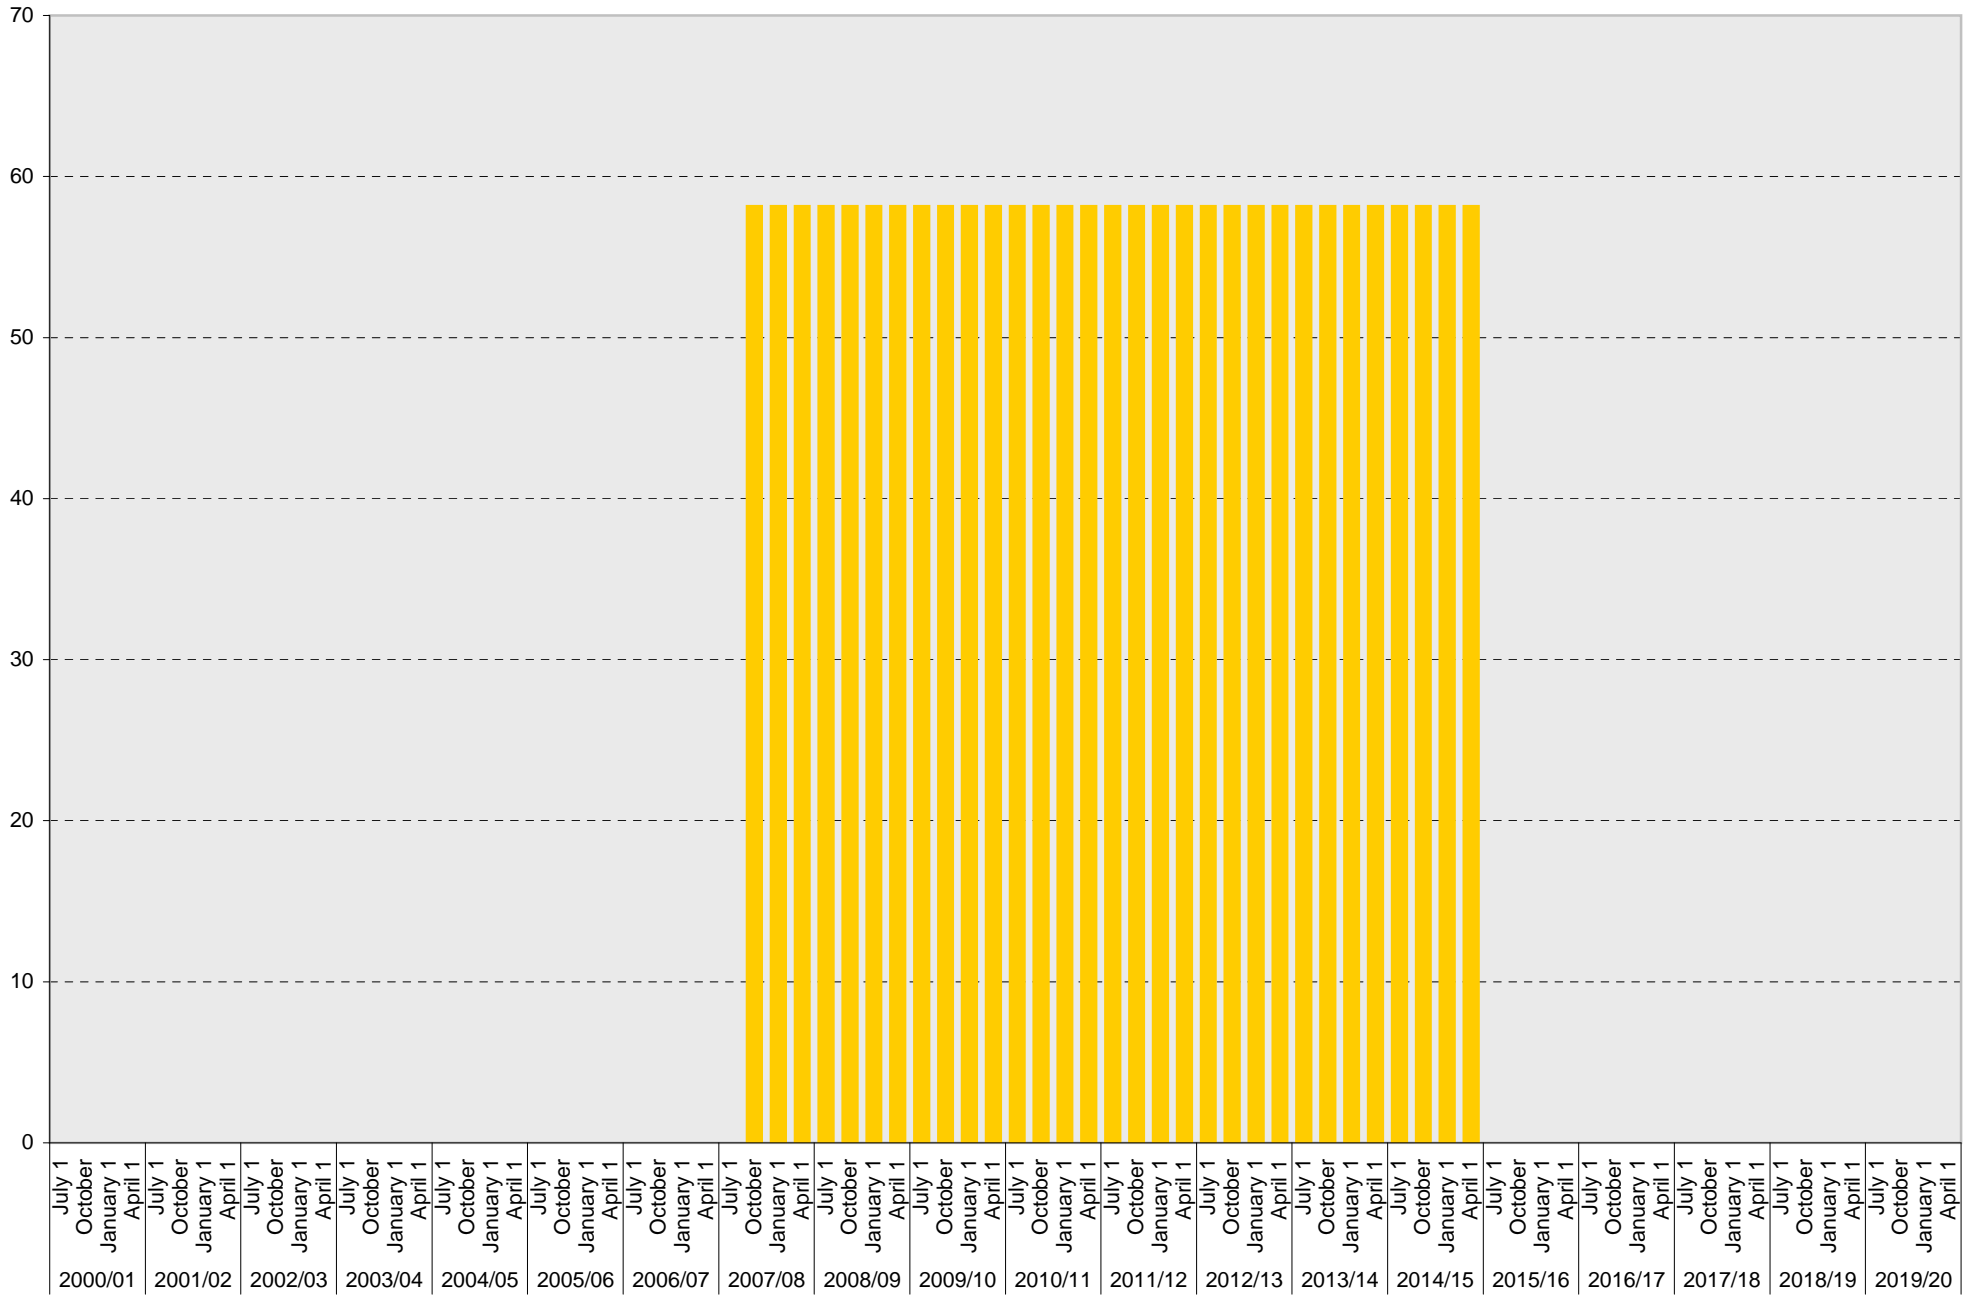

University of California, San Diego Parking Space Inventory

Lot P347: S Parking Spaces

■ S

University of California, San Diego Parking Space Inventory

Lot P347: Visitor: Pay and Display Parking Spaces

■ Visitor: Pay and Display

University of California, San Diego Parking Space Inventory

Lot P347: Visitor: Total Parking Spaces

Visitor: Total

University of California, San Diego Parking Space Inventory

Lot P347: Reserved Parking Spaces