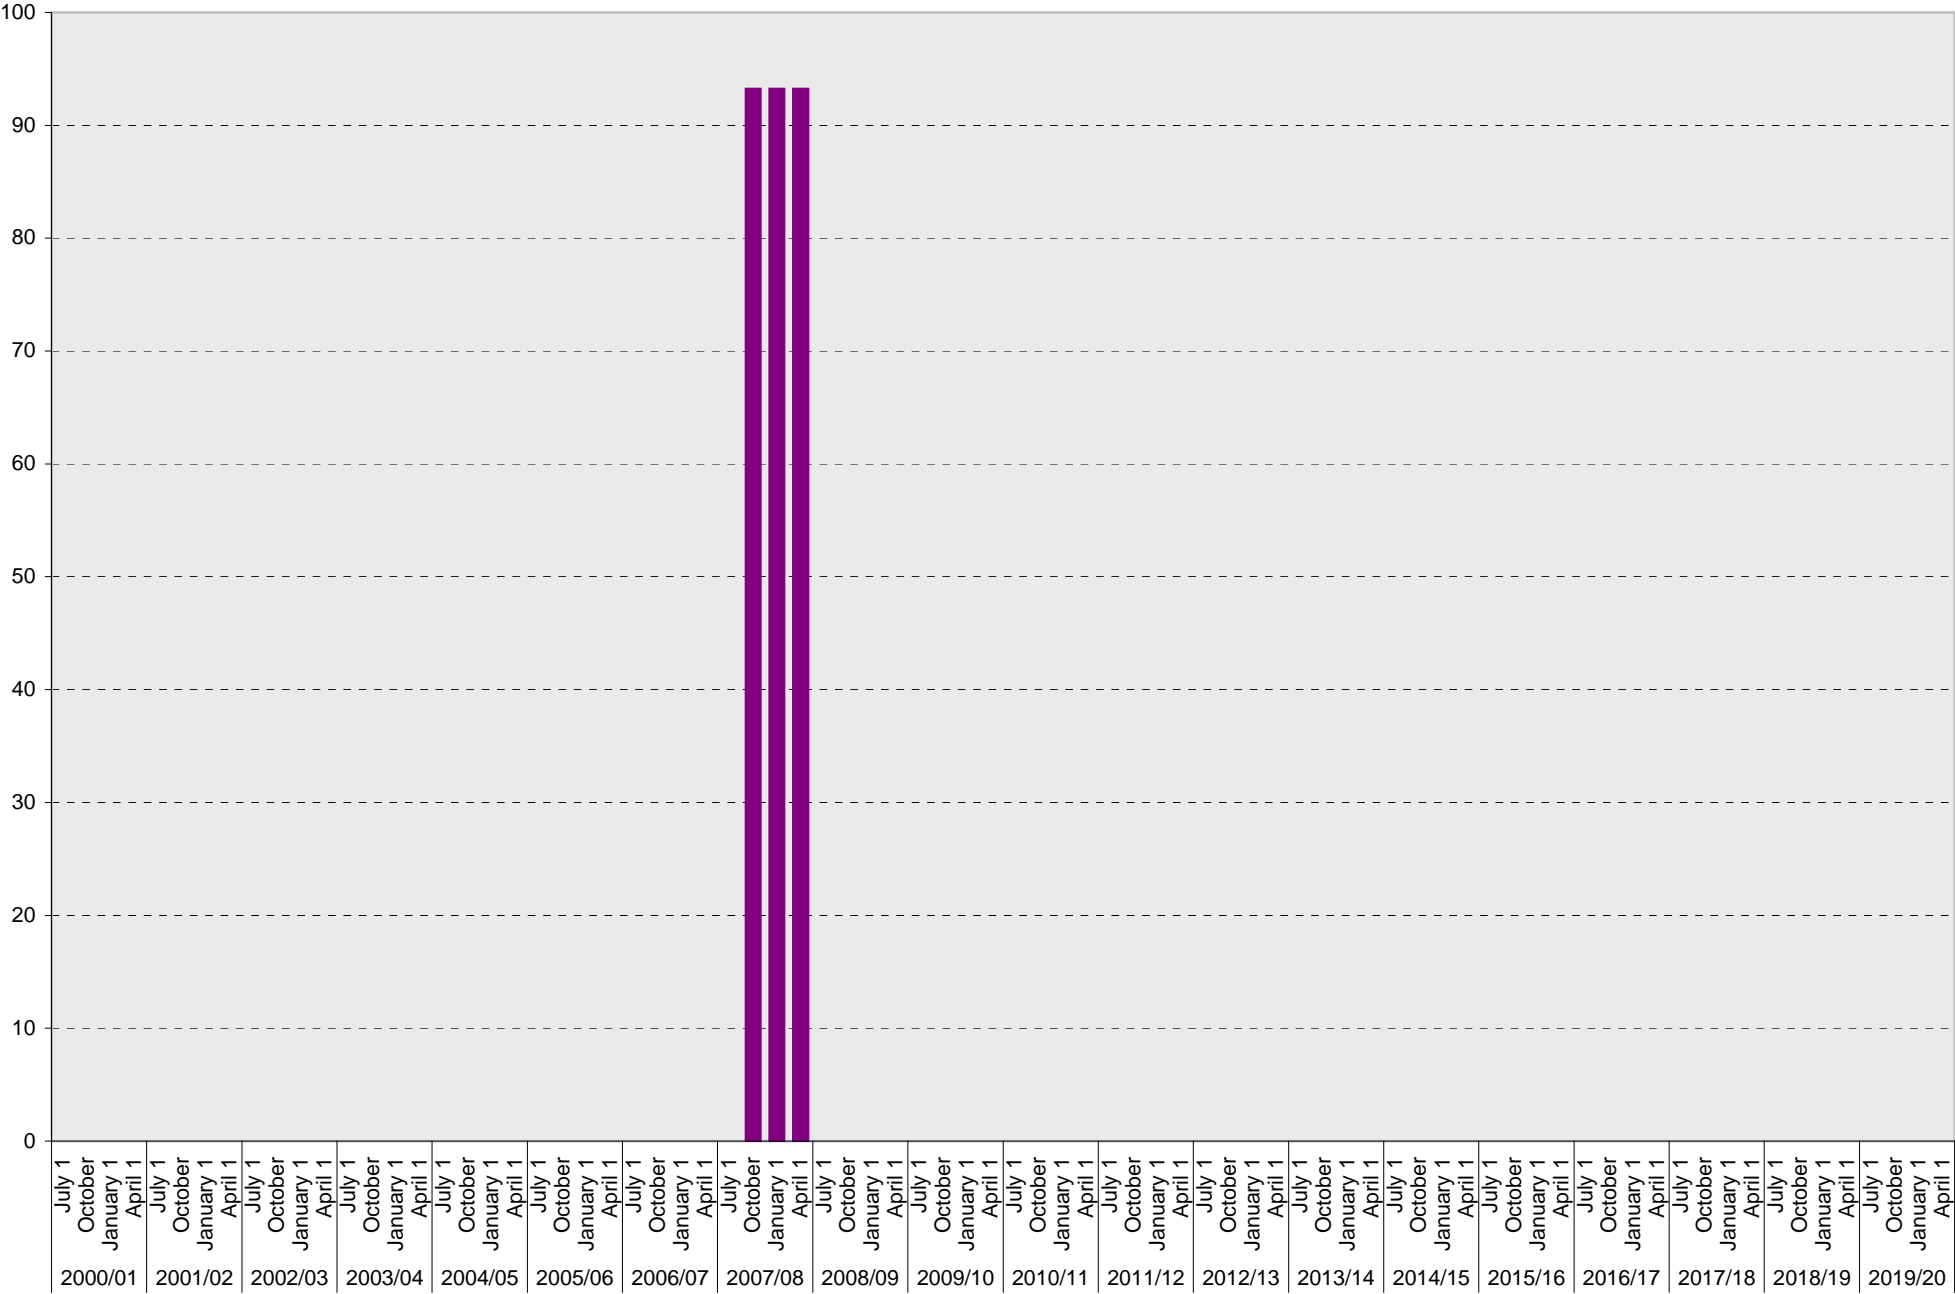

University of California, San Diego Parking Space Inventory

Lot P347: Allocated: Visitor (Pay Station) Parking Spaces

■ Allocated