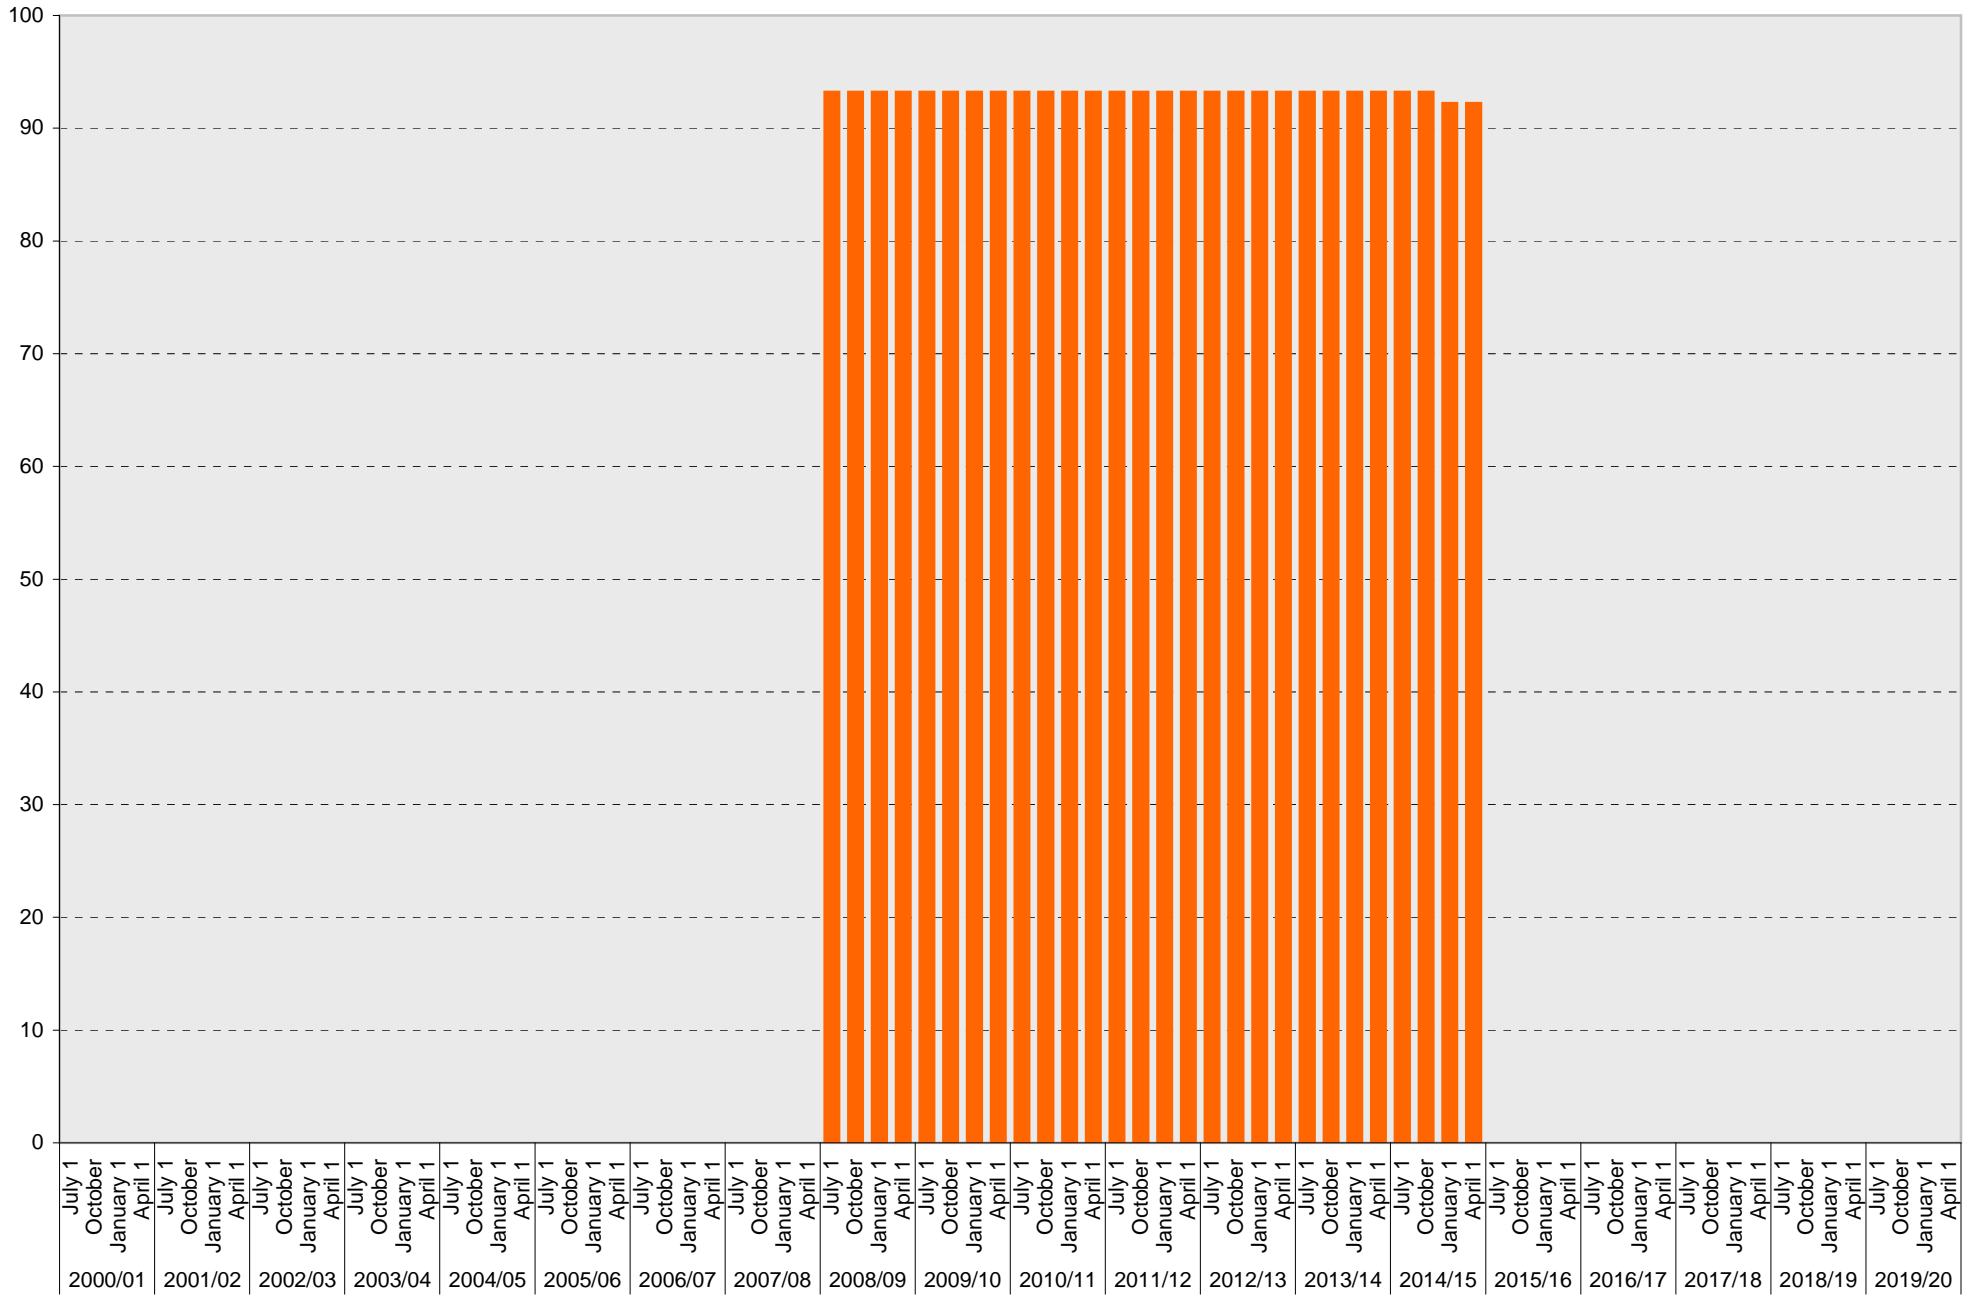

University of California, San Diego Parking Space Inventory

Lot P347: Visitor: Total Parking Spaces

Visitor: Total