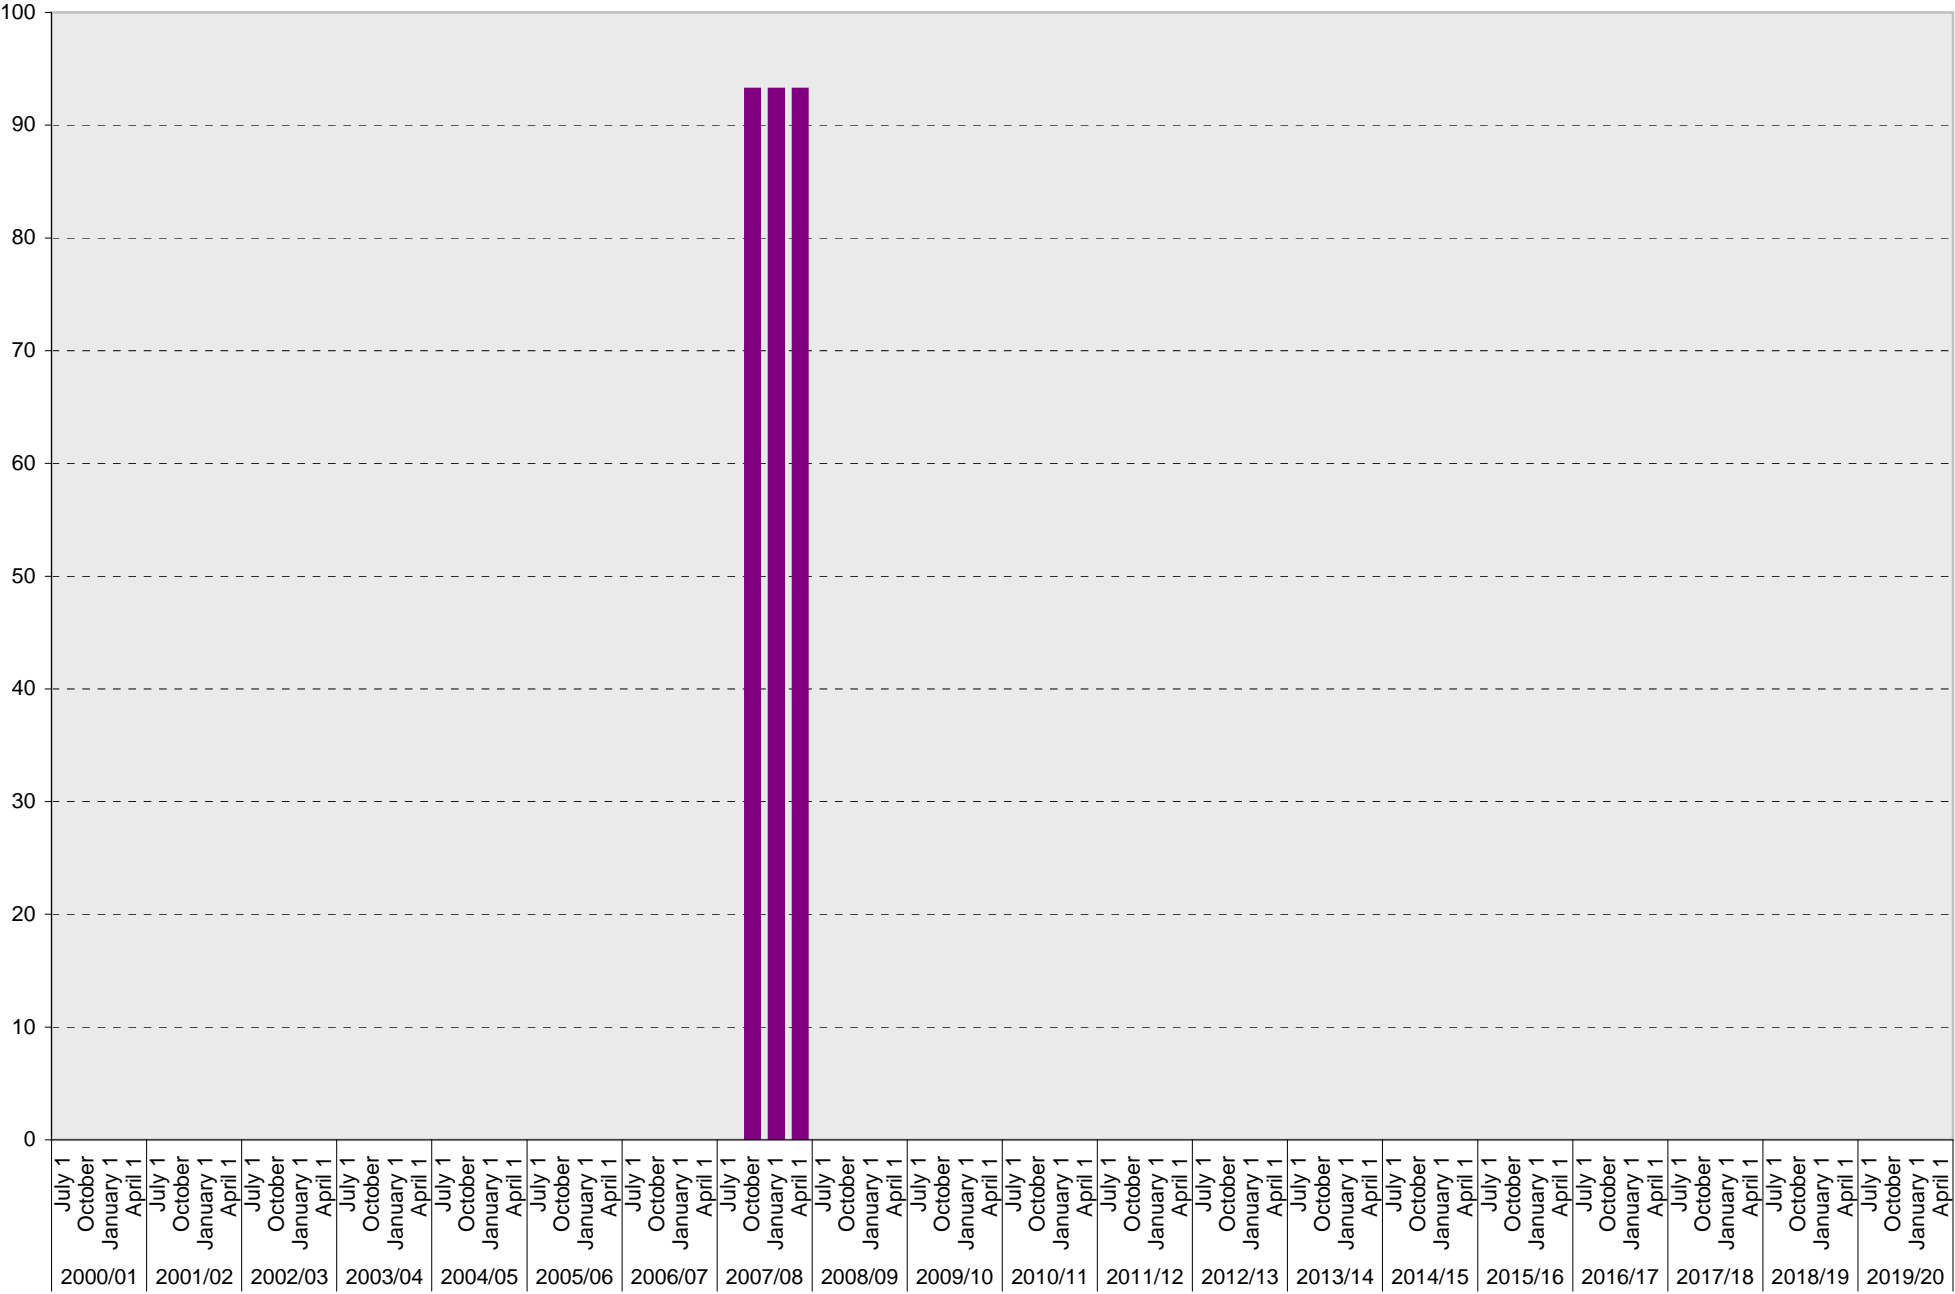

■ Reserved

University of California, San Diego Parking Space Inventory

Lot P347: Allocated: Visitor (Pay Station) Parking Spaces

■ Allocated

University of California, San Diego Parking Space Inventory

Lot P347: Allocated: Total Parking Spaces