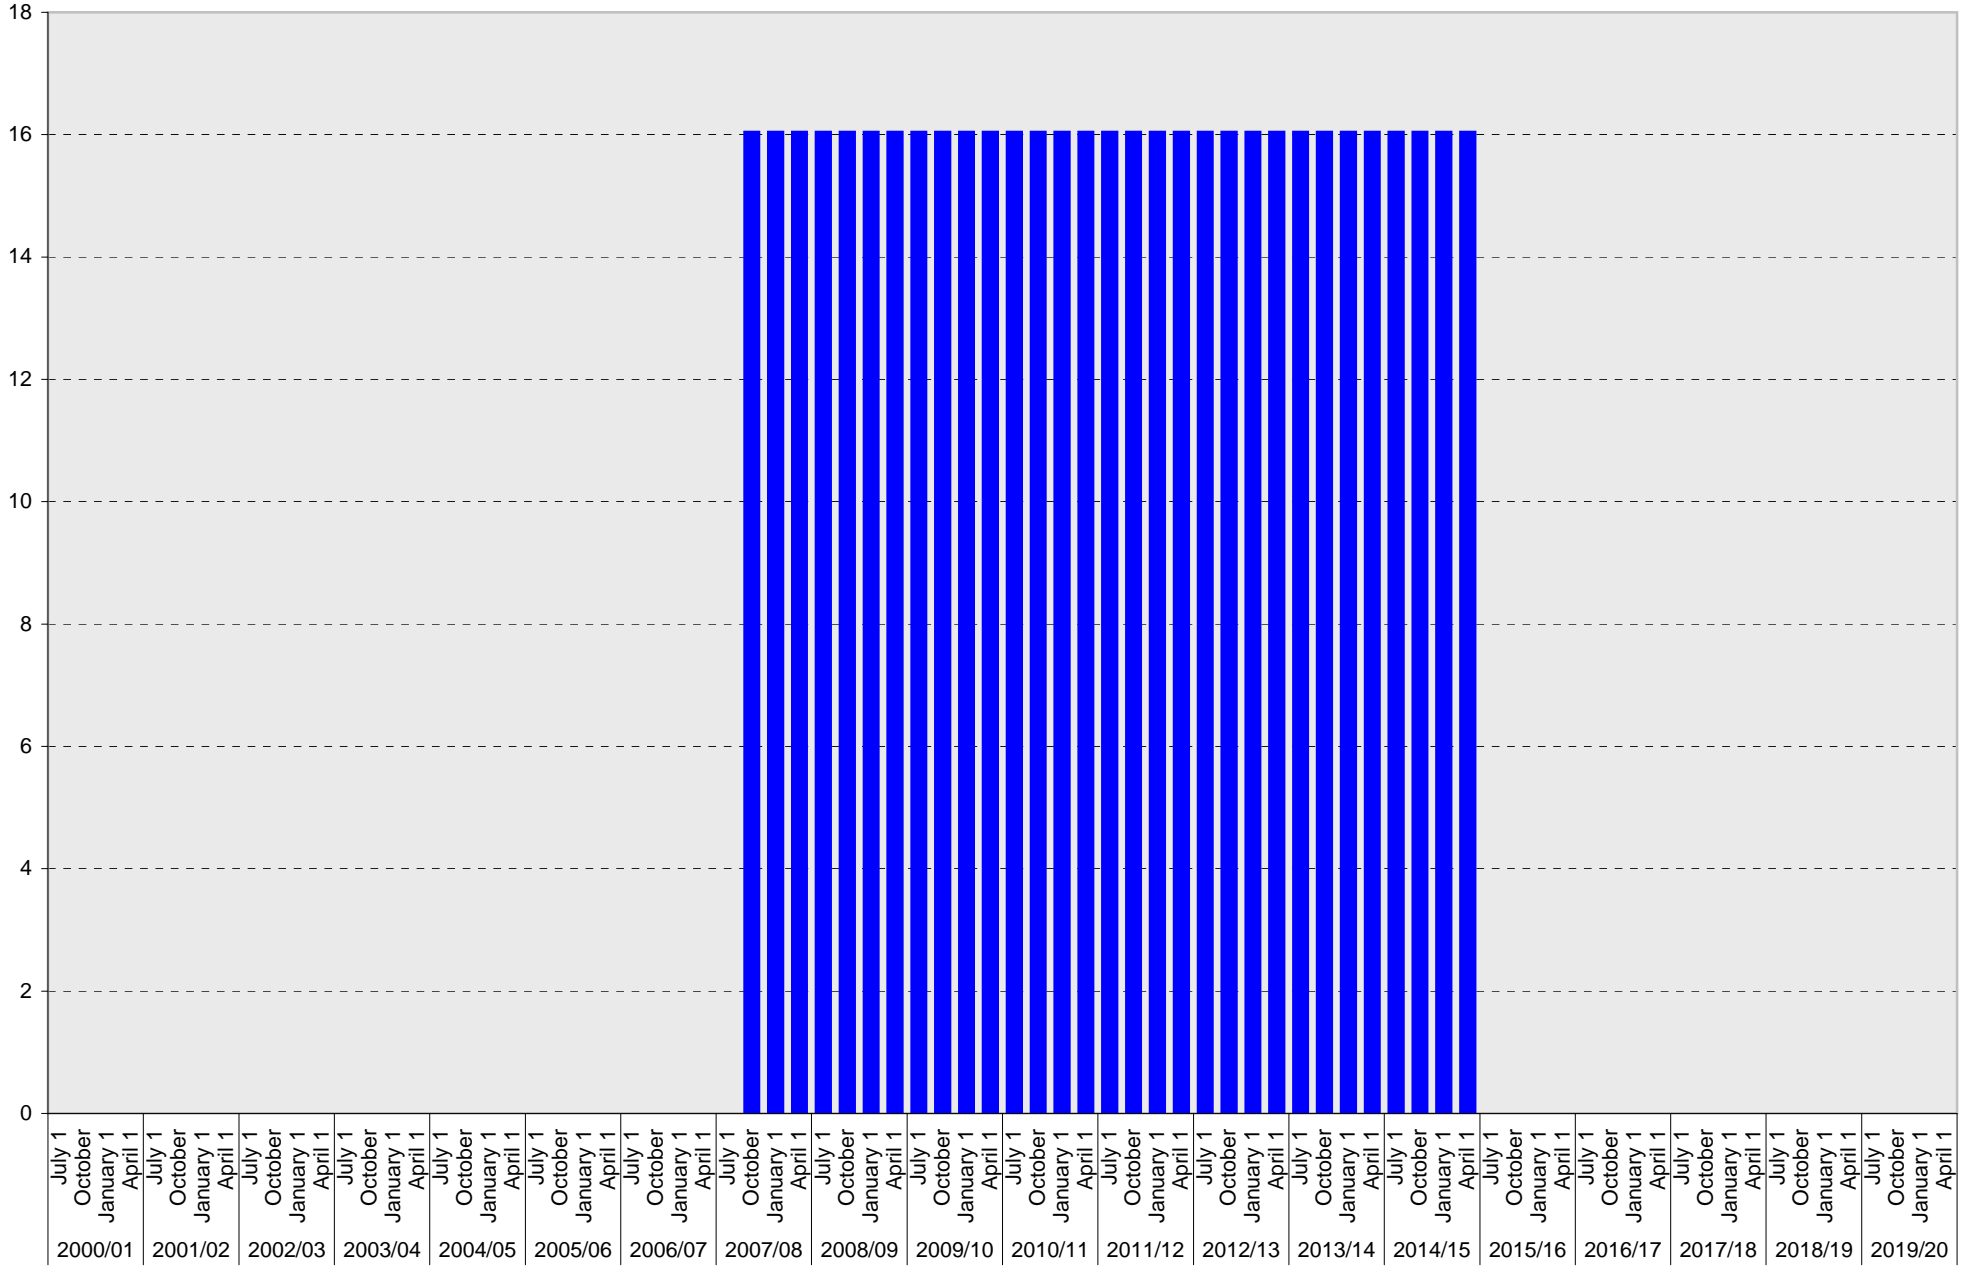

University of California, San Diego Parking Space Inventory

Lot P346: Accessible Parking Spaces

■ Accessible