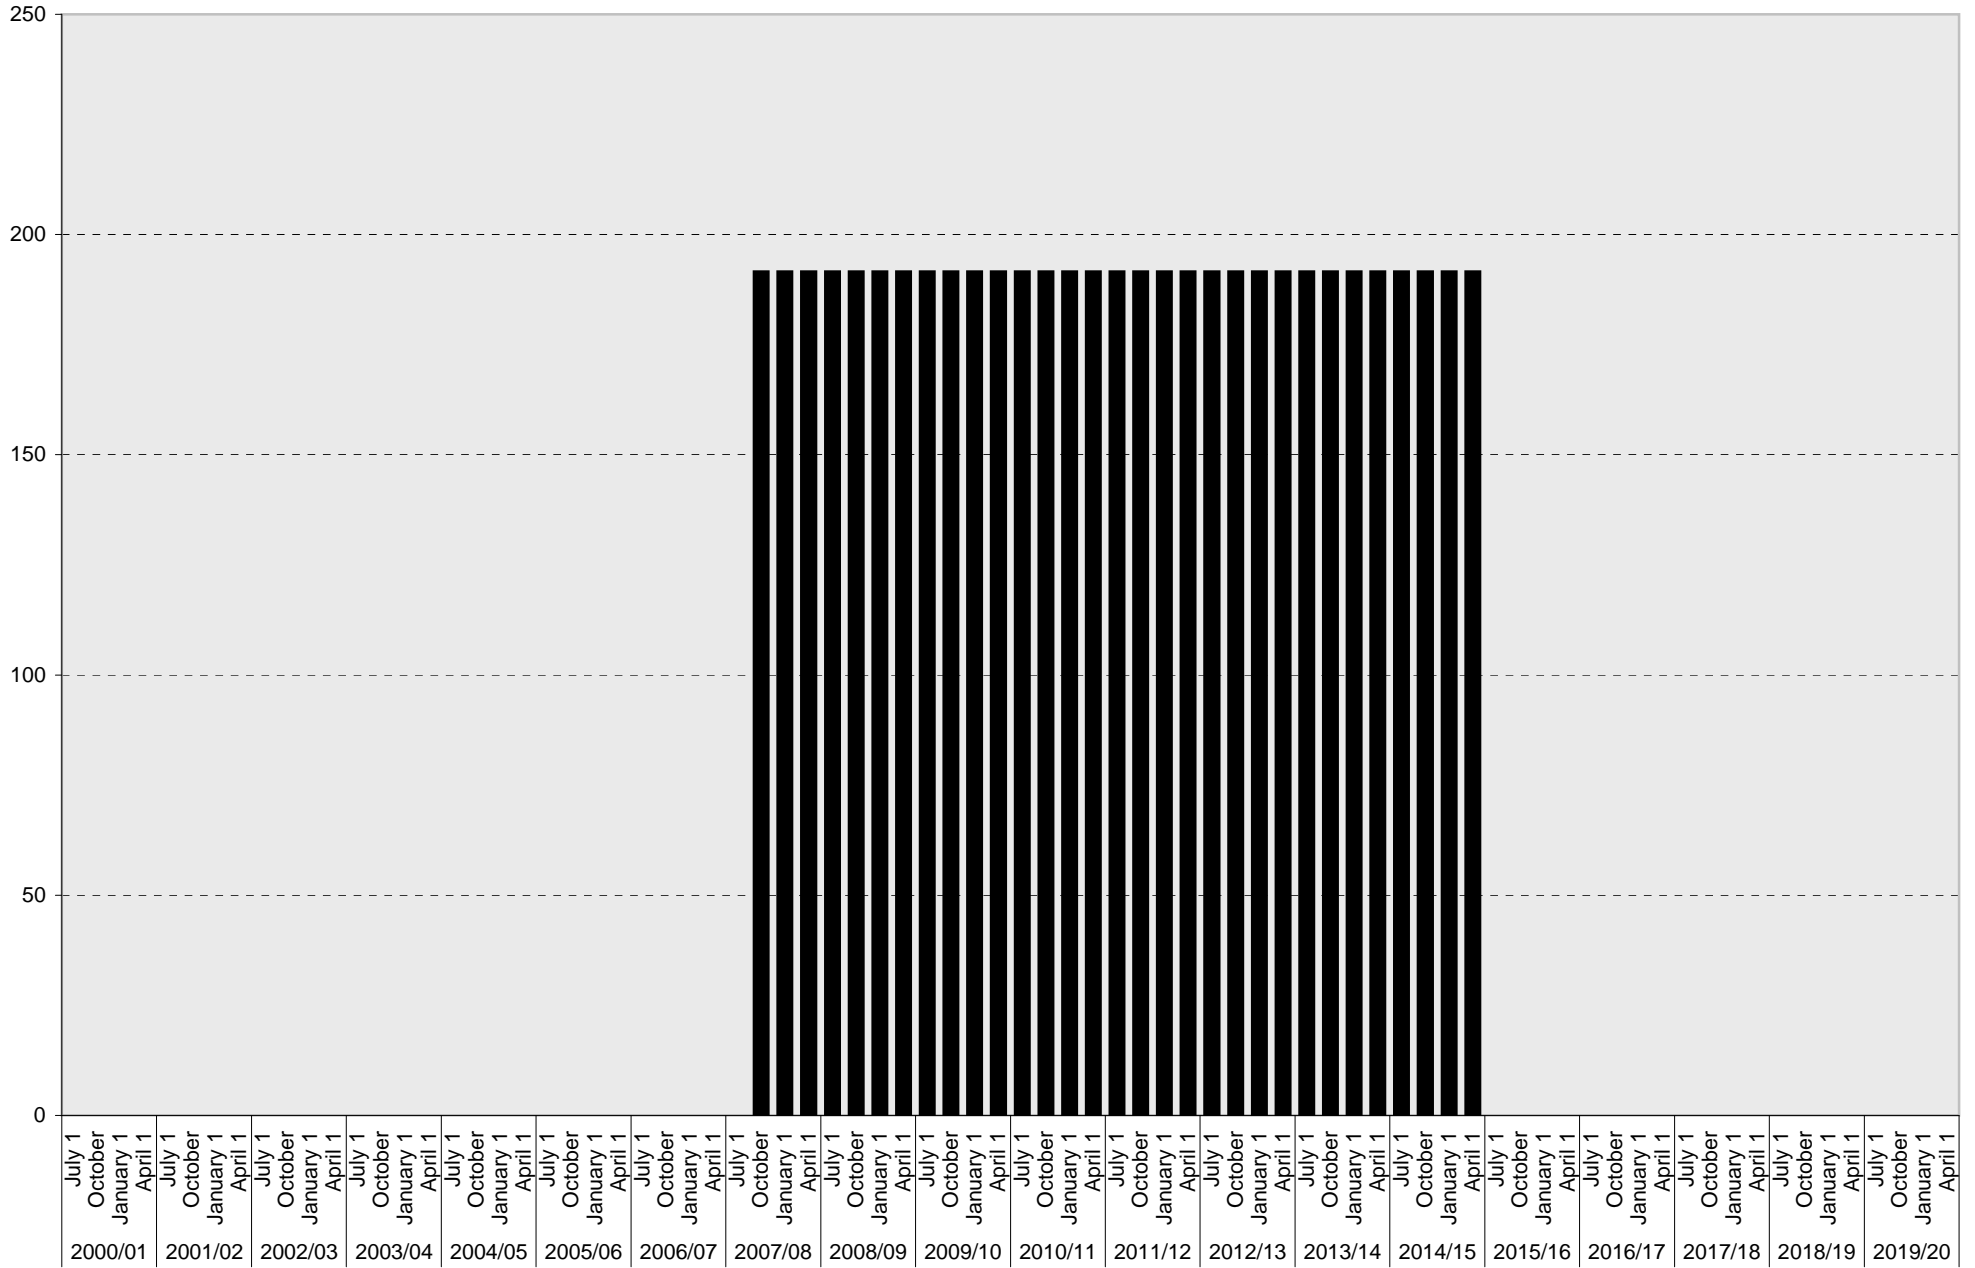

■ Total

University of California, San Diego Parking Space Inventory
Lot P346

Date		Parking Spaces										Motorcycle Parking Sections	
		A	B	S	Visitor	Reserved	Allocated	Accessible	UC Vehicle	Service Yard	Loading		Total
2000/01	July 1												
	October 1												
	January 1												
	April 1												
2001/02	July 1												
	October 1												
	January 1												
	April 1												
2002/03	July 1												
	October 1												
	January 1												
	April 1												
2003/04	July 1												
	October 1												
	January 1												
	April 1												
2004/05	July 1												
	October 1												
	January 1												
	April 1												
2005/06	July 1												
	October 1												
	January 1												
	April 1												
2006/07	July 1												
	October 1												
	January 1												
	April 1												
2007/08	July 1												
	October 1	107		68				16				191	
	January 1	107		68				16				191	
	April 1	107		68				16				191	
2008/09	July 1	107		68				16				191	
	October 1	107		68				16				191	
	January 1	69	38	68				16				191	
	April 1	69	38	68				16				191	
2009/10	July 1	69	38	68				16				191	
	October 1	69	38	68				16				191	
	January 1	69	38	68				16				191	
	April 1	69	38	68				16				191	