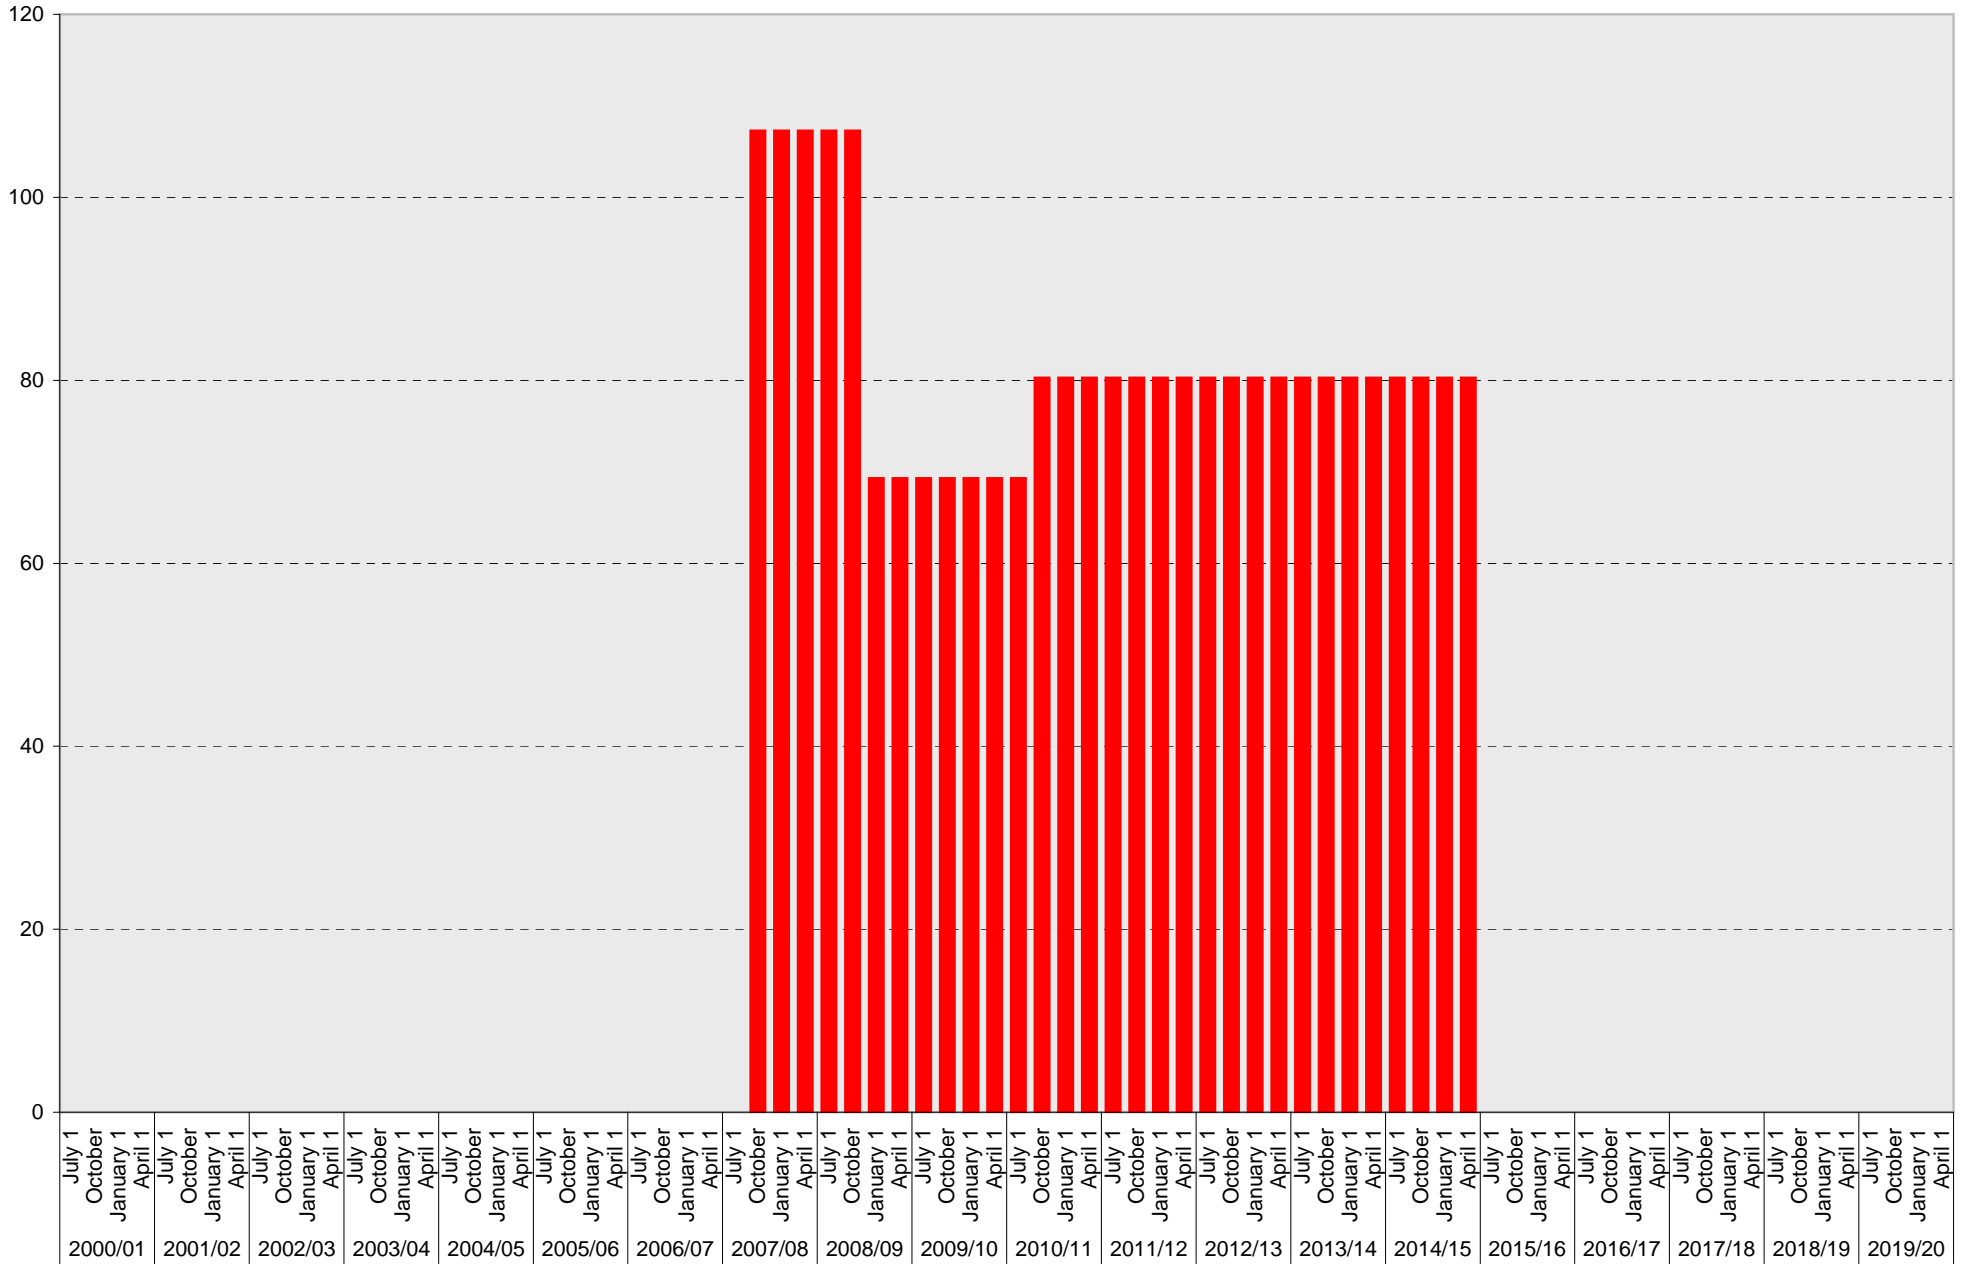

University of California, San Diego Parking Space Inventory

Lot P346: A Parking Spaces

■ A

University of California, San Diego Parking Space Inventory

Lot P346: B Parking Spaces

■ B

University of California, San Diego Parking Space Inventory

■ Total

University of California, San Diego Parking Space Inventory
Lot P346

Date		Parking Spaces										Motorcycle Parking Sections	
		A	B	S	Visitor	Reserved	Allocated	Accessible	UC Vehicle	Service Yard	Loading		Total
2000/01	July 1												
	October 1												
	January 1												
	April 1												
2001/02	July 1												
	October 1												
	January 1												
	April 1												
2002/03	July 1												
	October 1												
	January 1												
	April 1												
2003/04	July 1												
	October 1												
	January 1												
	April 1												
2004/05	July 1												
	October 1												
	January 1												
	April 1												
2005/06	July 1												
	October 1												
	January 1												
	April 1												
2006/07	July 1												
	October 1												
	January 1												
	April 1												
2007/08	July 1												
	October 1	107		68				16				191	
	January 1	107		68				16				191	
	April 1	107		68				16				191	
2008/09	July 1	107		68				16				191	
	October 1	107		68				16				191	
	January 1	69	38	68				16				191	
	April 1	69	38	68				16				191	
2009/10	July 1	69	38	68				16				191	
	October 1	69	38	68				16				191	
	January 1	69	38	68				16				191	
	April 1	69	38	68				16				191	