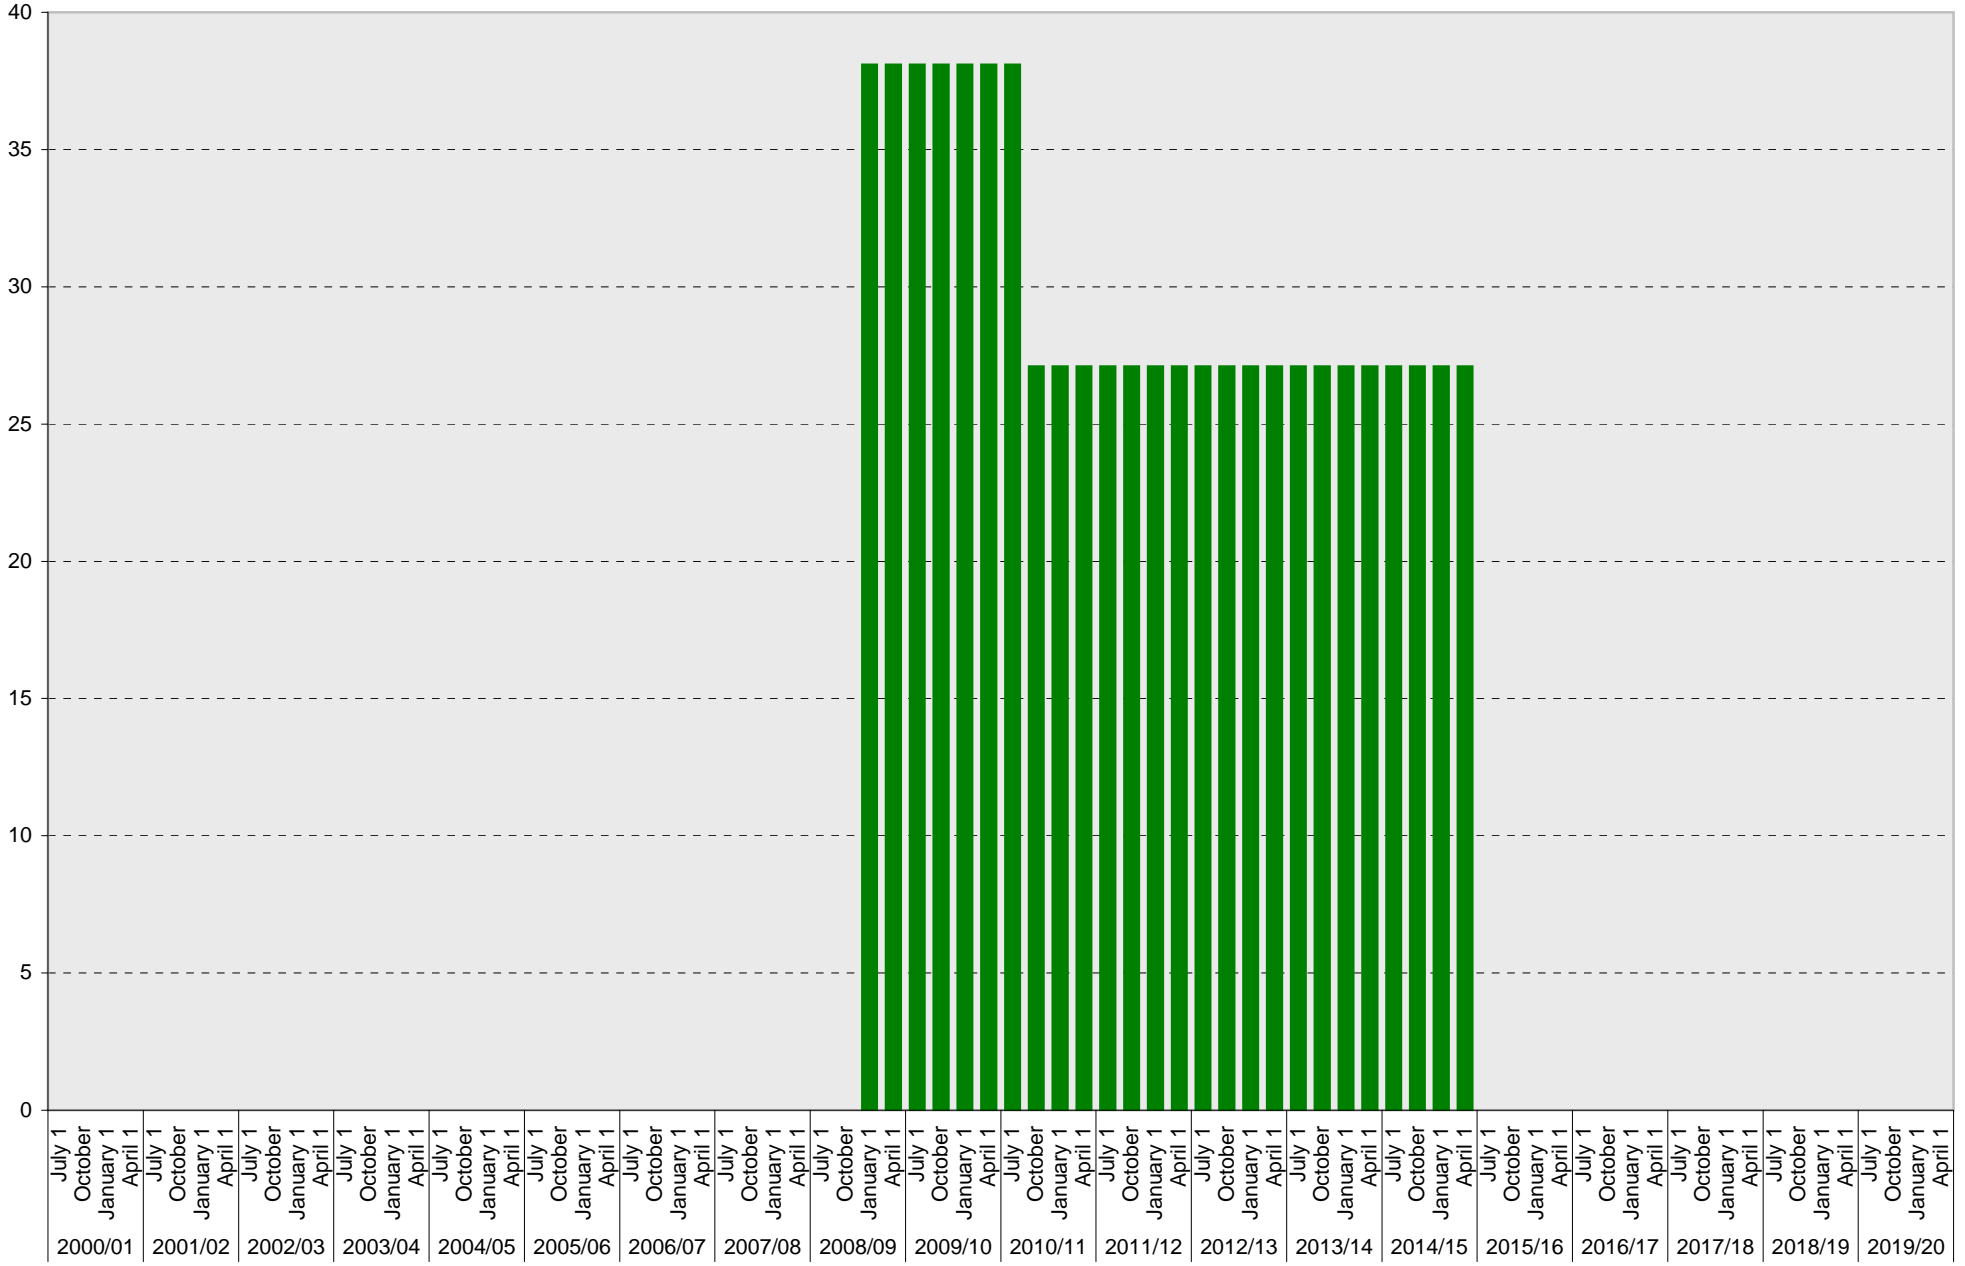

University of California, San Diego Parking Space Inventory

Lot P346: A Parking Spaces

■ A

University of California, San Diego Parking Space Inventory

Lot P346: B Parking Spaces

■ B

University of California, San Diego Parking Space Inventory

■ Total

University of California, San Diego Parking Space Inventory
Lot P346

Date		Parking Spaces										Motorcycle Parking Sections	
		A	B	S	Visitor	Reserved	Allocated	Accessible	UC Vehicle	Service Yard	Loading		Total
2000/01	July 1												
	October 1												
	January 1												
	April 1												
2001/02	July 1												
	October 1												
	January 1												
	April 1												
2002/03	July 1												
	October 1												
	January 1												
	April 1												
2003/04	July 1												
	October 1												
	January 1												
	April 1												
2004/05	July 1												
	October 1												
	January 1												
	April 1												
2005/06	July 1												
	October 1												
	January 1												
	April 1												
2006/07	July 1												
	October 1												
	January 1												
	April 1												
2007/08	July 1												
	October 1	107		68				16				191	
	January 1	107		68				16				191	
	April 1	107		68				16				191	
2008/09	July 1	107		68				16				191	
	October 1	107		68				16				191	
	January 1	69	38	68				16				191	
	April 1	69	38	68				16				191	
2009/10	July 1	69	38	68				16				191	
	October 1	69	38	68				16				191	
	January 1	69	38	68				16				191	
	April 1	69	38	68				16				191	