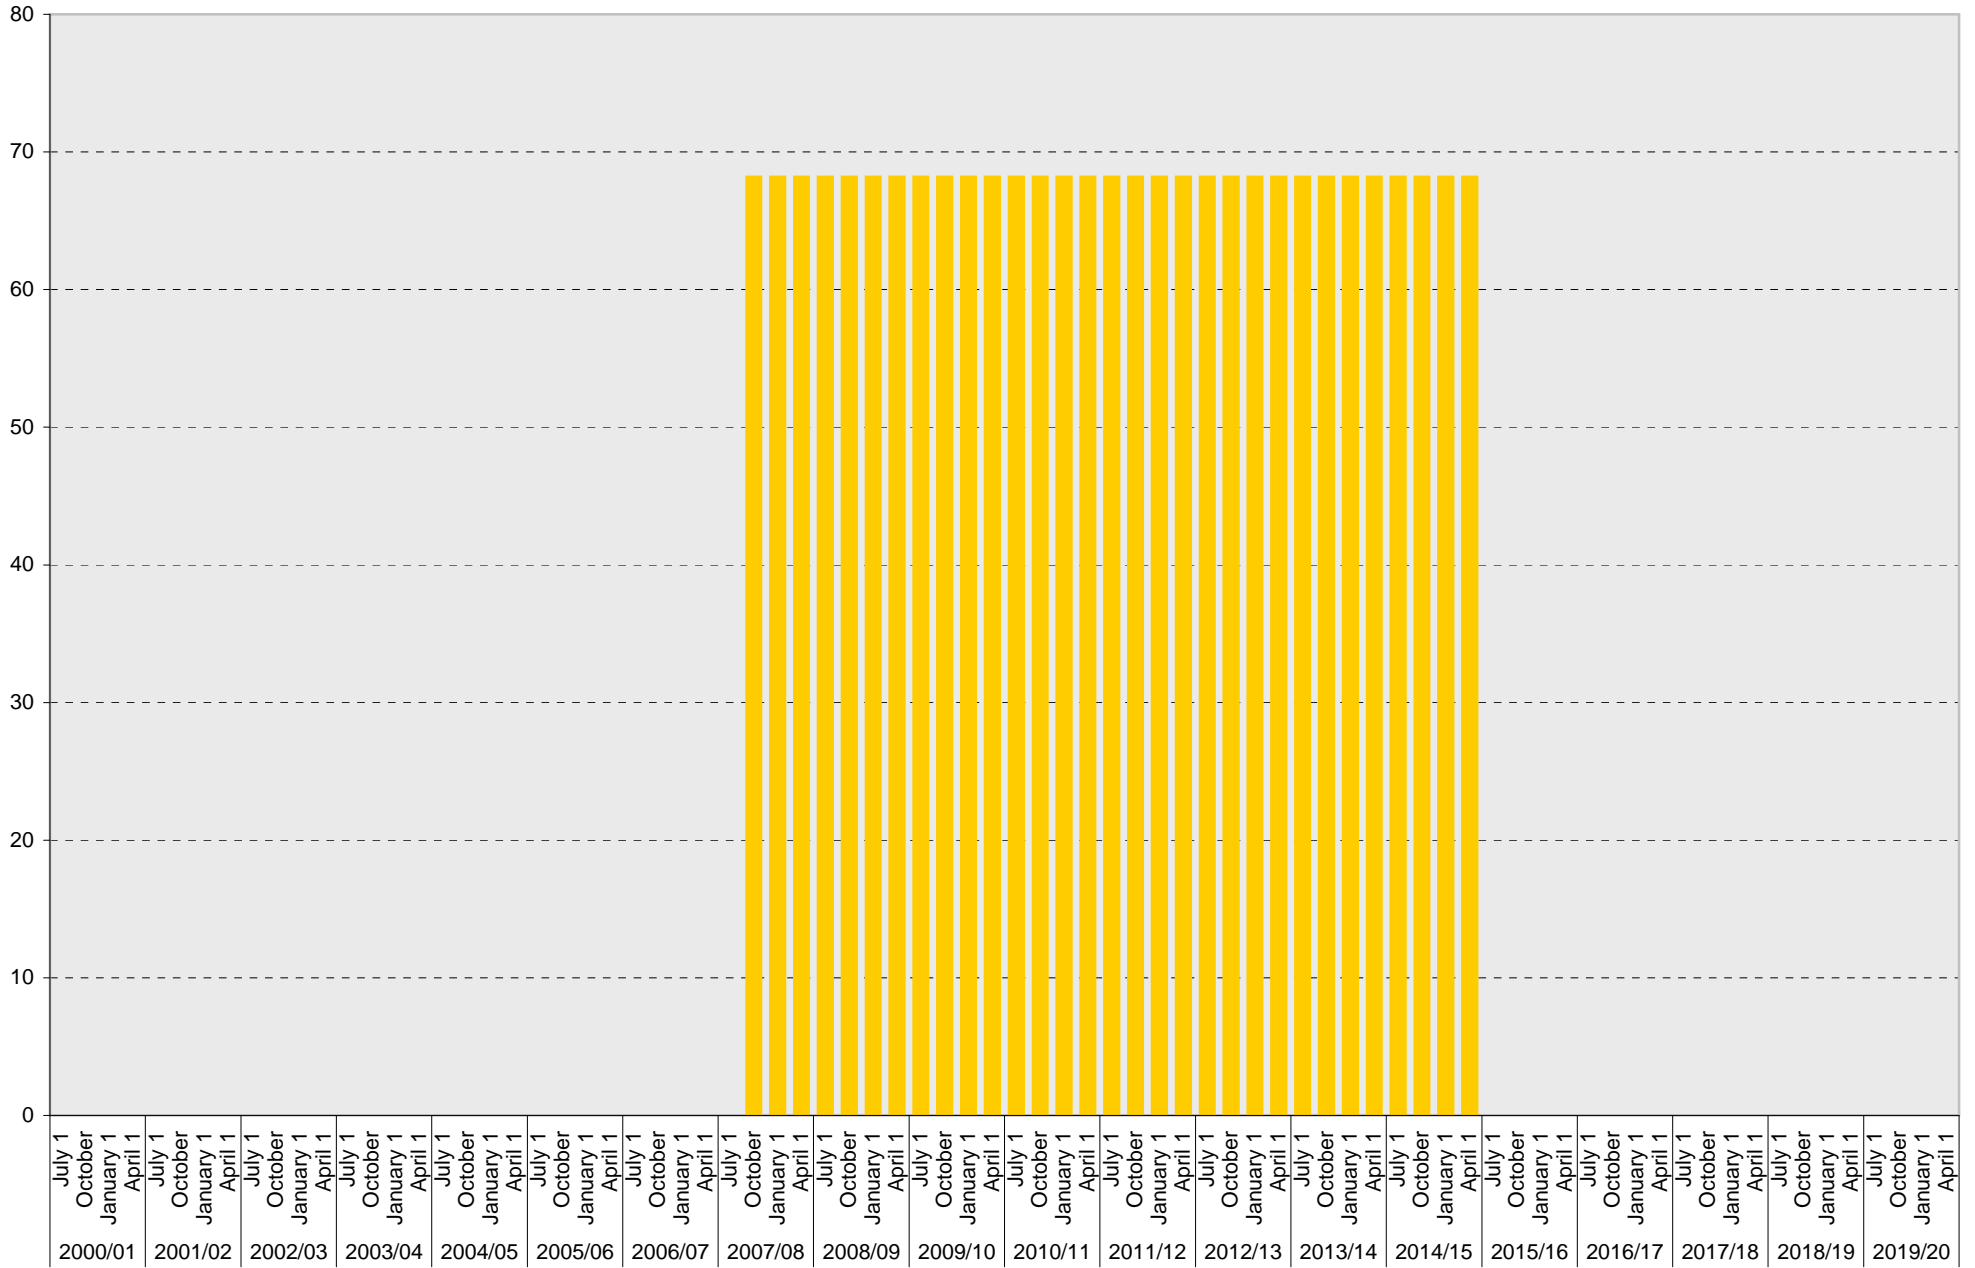

University of California, San Diego Parking Space Inventory

Lot P346: S Parking Spaces

■ S