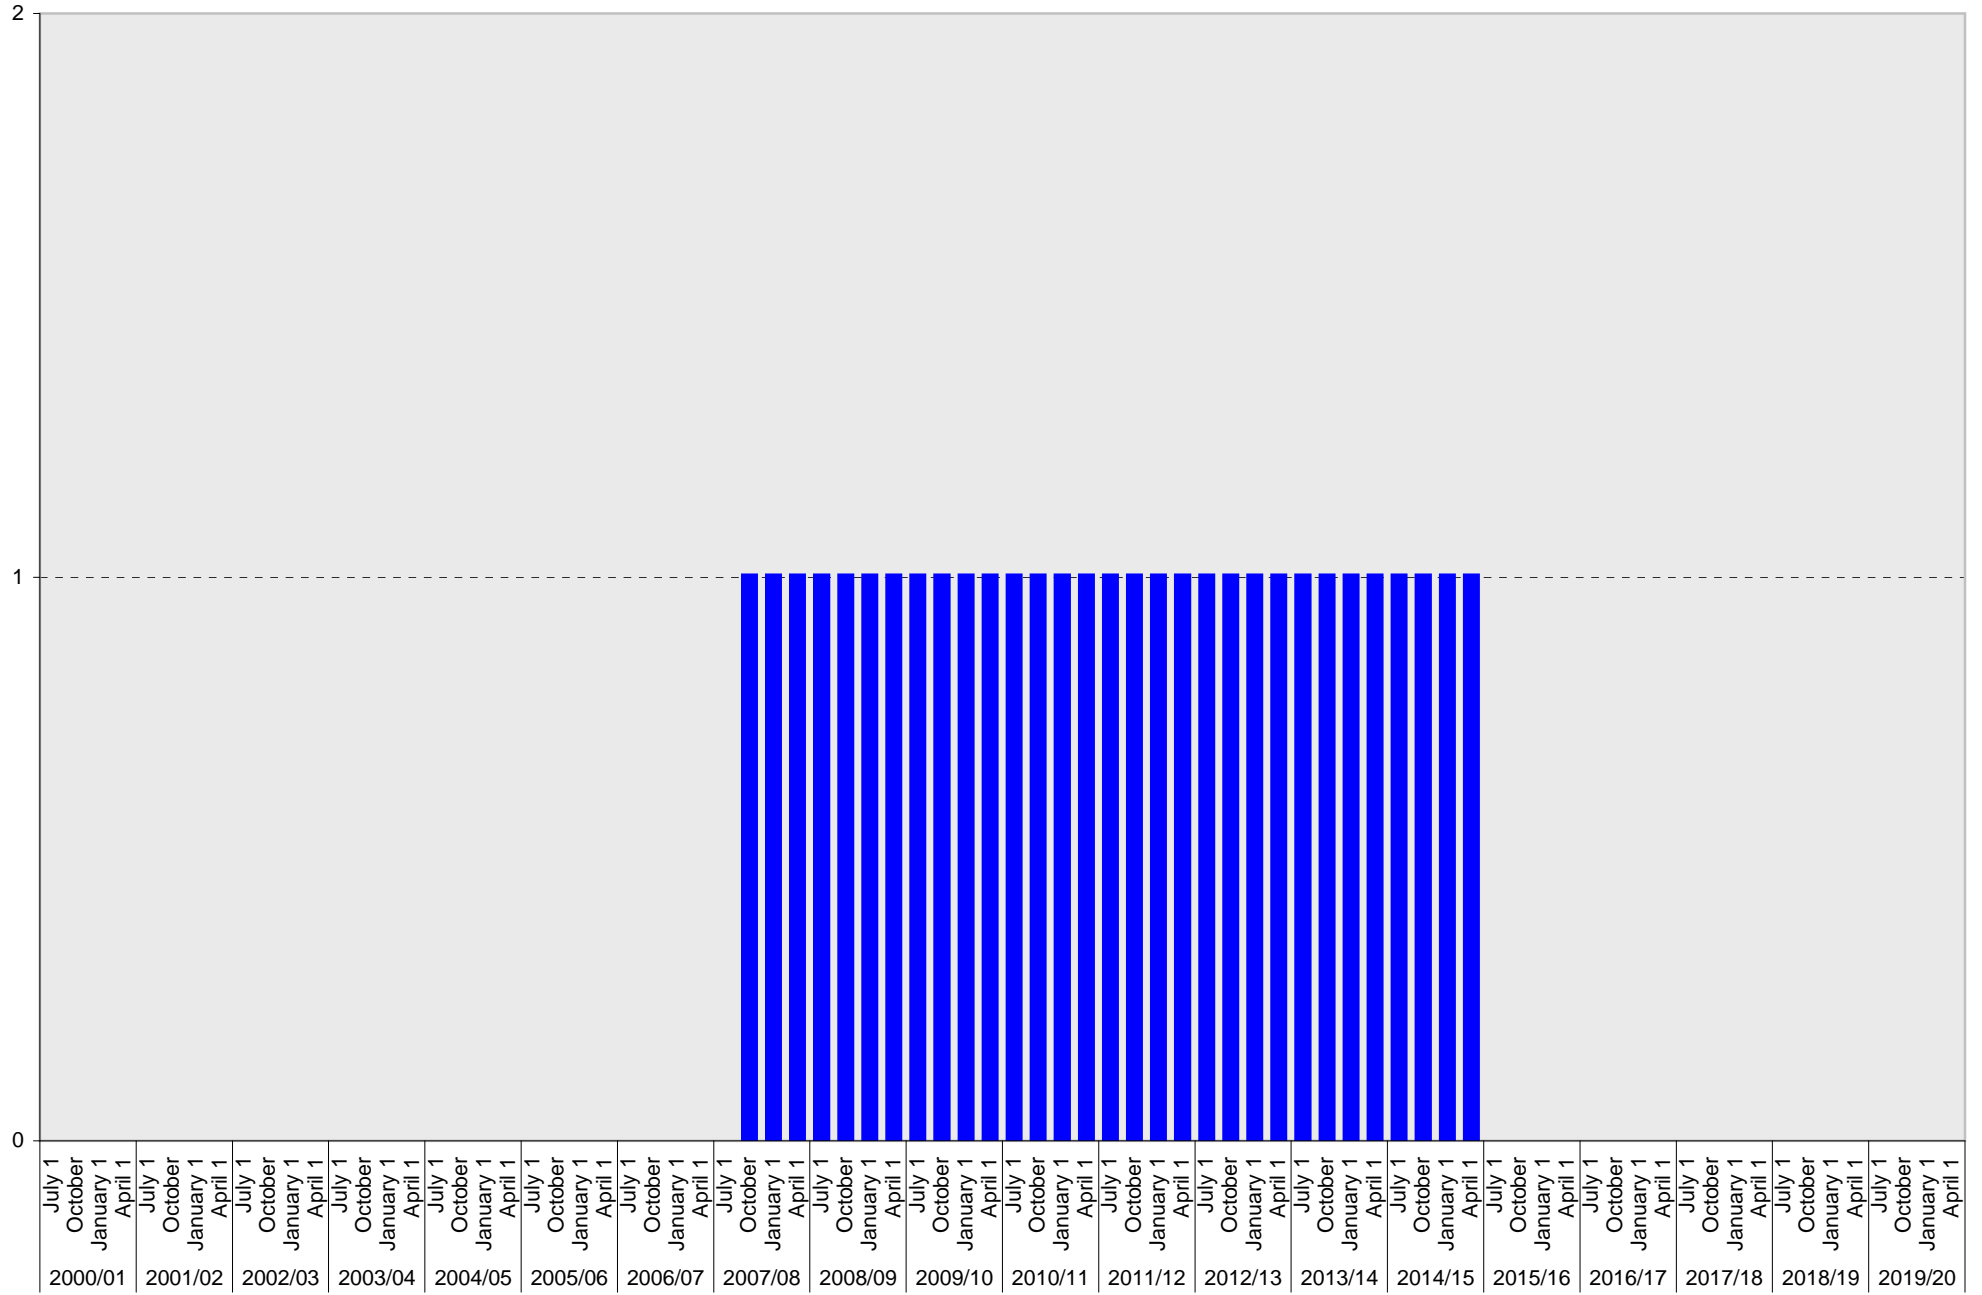

Allocated

University of California, San Diego Parking Space Inventory

Lot P345: Allocated: Total Parking Spaces

■ Allocated: Total

University of California, San Diego Parking Space Inventory

Lot P345: Accessible Parking Spaces

Date		Visitor Parking Spaces			
		Meter	Pay and Display	Pay by Space	Pay upon Exit
2000/01	July 1				
	October 1				
	January 1				
	April 1				
2001/02	July 1				
	October 1				
	January 1				
	April 1				
2002/03	July 1				
	October 1				
	January 1				
	April 1				
2003/04	July 1				
	October 1				
	January 1				
	April 1				
2004/05	July 1				
	October 1				
	January 1				
	April 1				
2005/06	July 1				
	October 1				
	January 1				
	April 1				
2006/07	July 1				
	October 1				
	January 1				
	April 1				
2007/08	July 1				
	October 1				
	January 1				
	April 1				
2008/09	July 1				
	October 1				
	January 1				
	April 1				
2009/10	July 1				
	October 1				
	January 1				
	April 1				