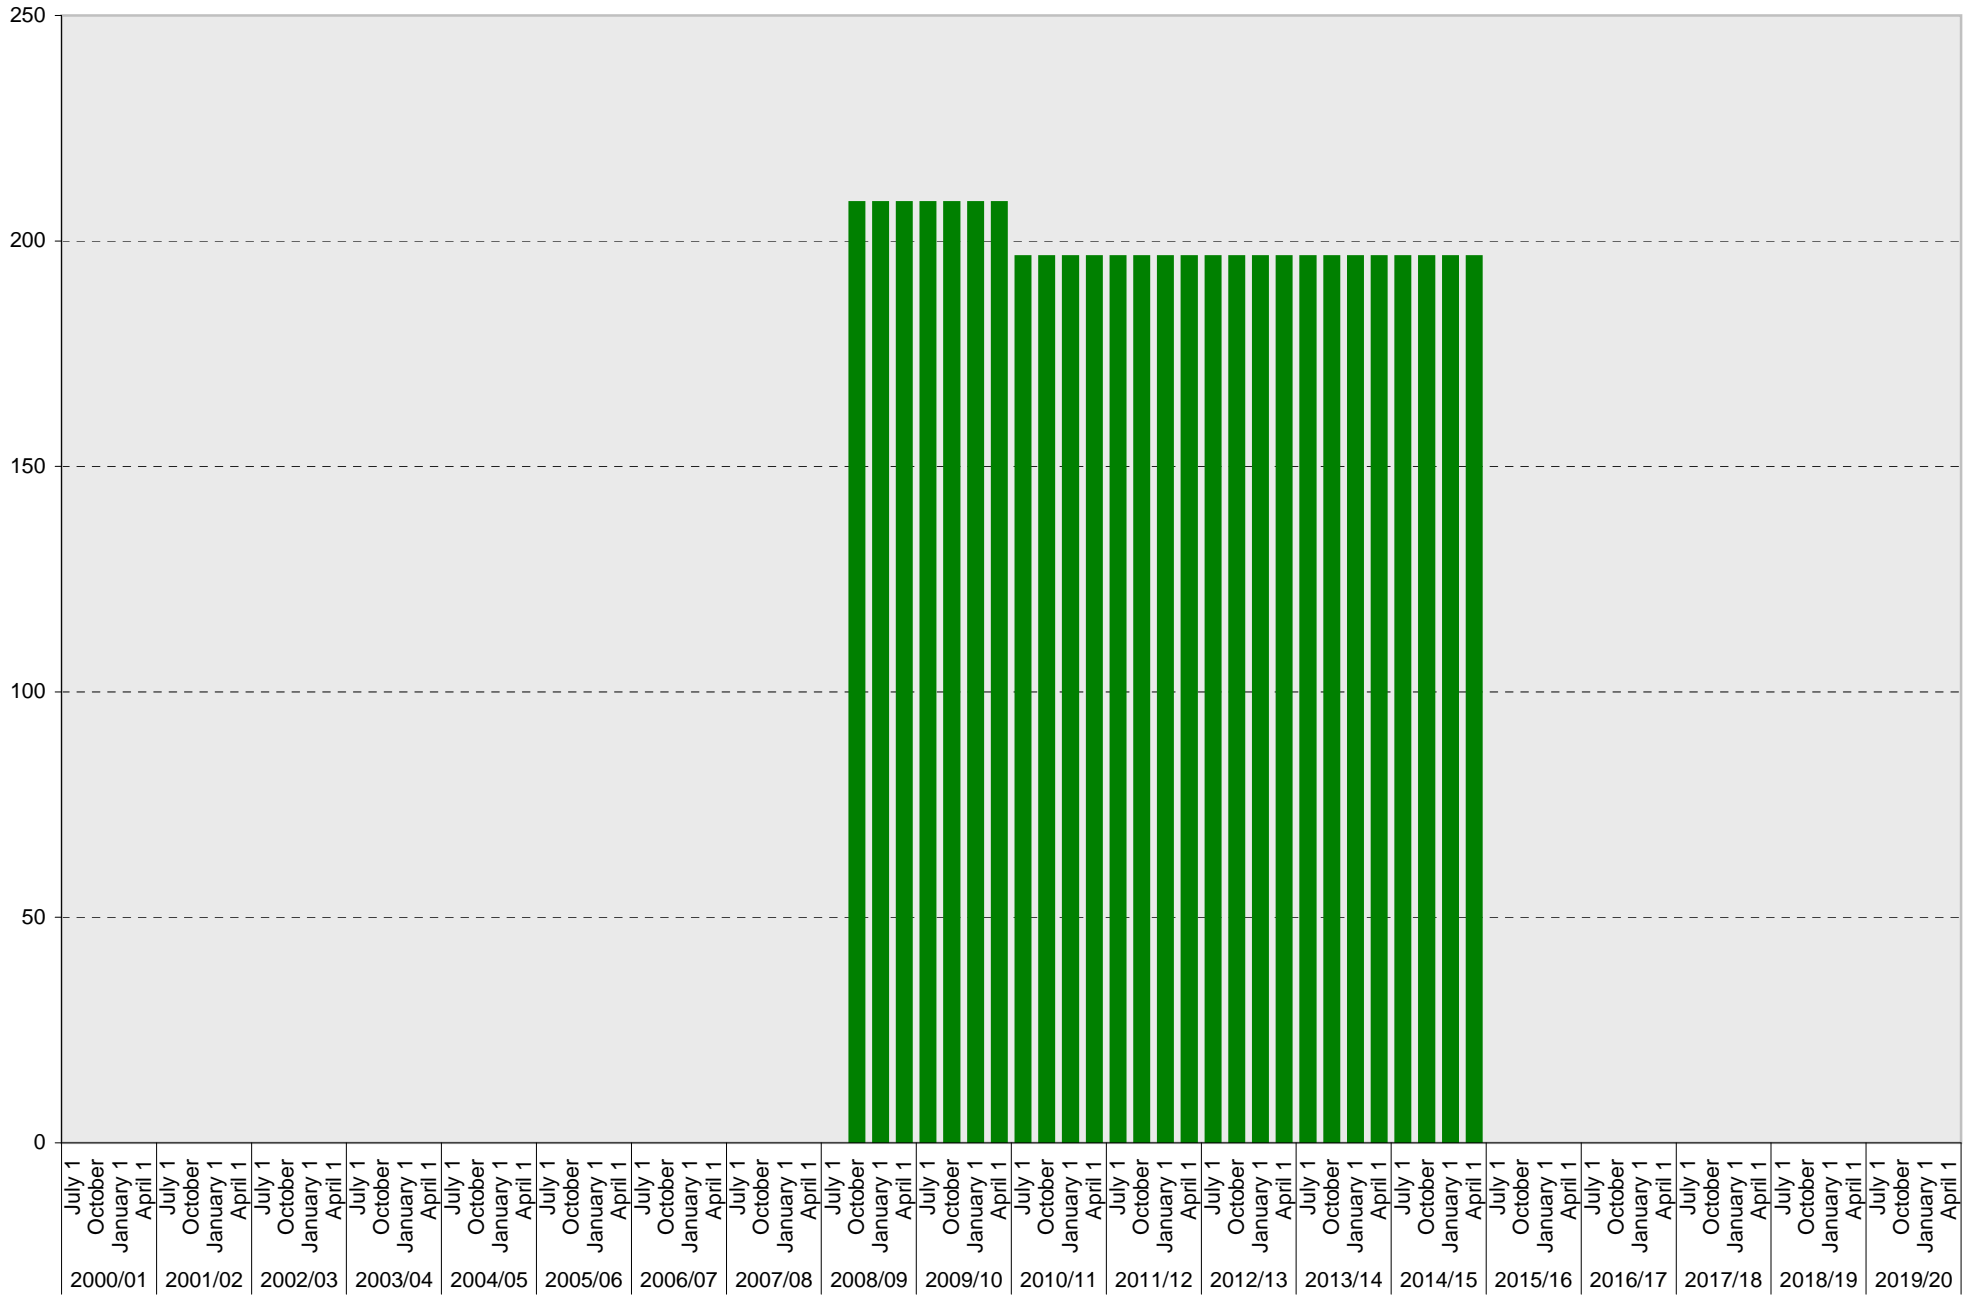

University of California, San Diego Parking Space Inventory

Lot P345: B Parking Spaces

University of California, San Diego Parking Space Inventory
Lot P345: S Parking Spaces

University of California, San Diego Parking Space Inventory
Lot P345: Allocated: S Carpool Parking Spaces

Allocated

University of California, San Diego Parking Space Inventory

Lot P345: Allocated: Total Parking Spaces

■ Allocated: Total

University of California, San Diego Parking Space Inventory

Lot P345: Accessible Parking Spaces

Date		Visitor Parking Spaces			
		Meter	Pay and Display	Pay by Space	Pay upon Exit
2000/01	July 1				
	October 1				
	January 1				
	April 1				
2001/02	July 1				
	October 1				
	January 1				
	April 1				
2002/03	July 1				
	October 1				
	January 1				
	April 1				
2003/04	July 1				
	October 1				
	January 1				
	April 1				
2004/05	July 1				
	October 1				
	January 1				
	April 1				
2005/06	July 1				
	October 1				
	January 1				
	April 1				
2006/07	July 1				
	October 1				
	January 1				
	April 1				
2007/08	July 1				
	October 1				
	January 1				
	April 1				
2008/09	July 1				
	October 1				
	January 1				
	April 1				
2009/10	July 1				
	October 1				
	January 1				
	April 1				

Date		Visitor Parking Spaces			
		Meter	Pay and Display	Pay by Space	Pay upon Exit
2010/11	July 1				
	October 1				
	January 1				
	April 1				
2011/12	July 1				
	October 1				
	January 1				
	April 1				
2012/13	July 1				
	October 1				
	January 1				
	April 1				
2013/14	July 1				
	October 1				
	January 1				
	April 1				
2014/15	July 1				
	October 1				
	January 1				
	April 1				
2015/16	July 1				
	October 1				
	January 1				
	April 1				
2016/17	July 1				
	October 1				
	January 1				
	April 1				
2017/18	July 1				
	October 1				
	January 1				
	April 1				
2018/19	July 1				
	October 1				
	January 1				
	April 1				
2019/20	July 1				
	October 1				
	January 1				
	April 1				