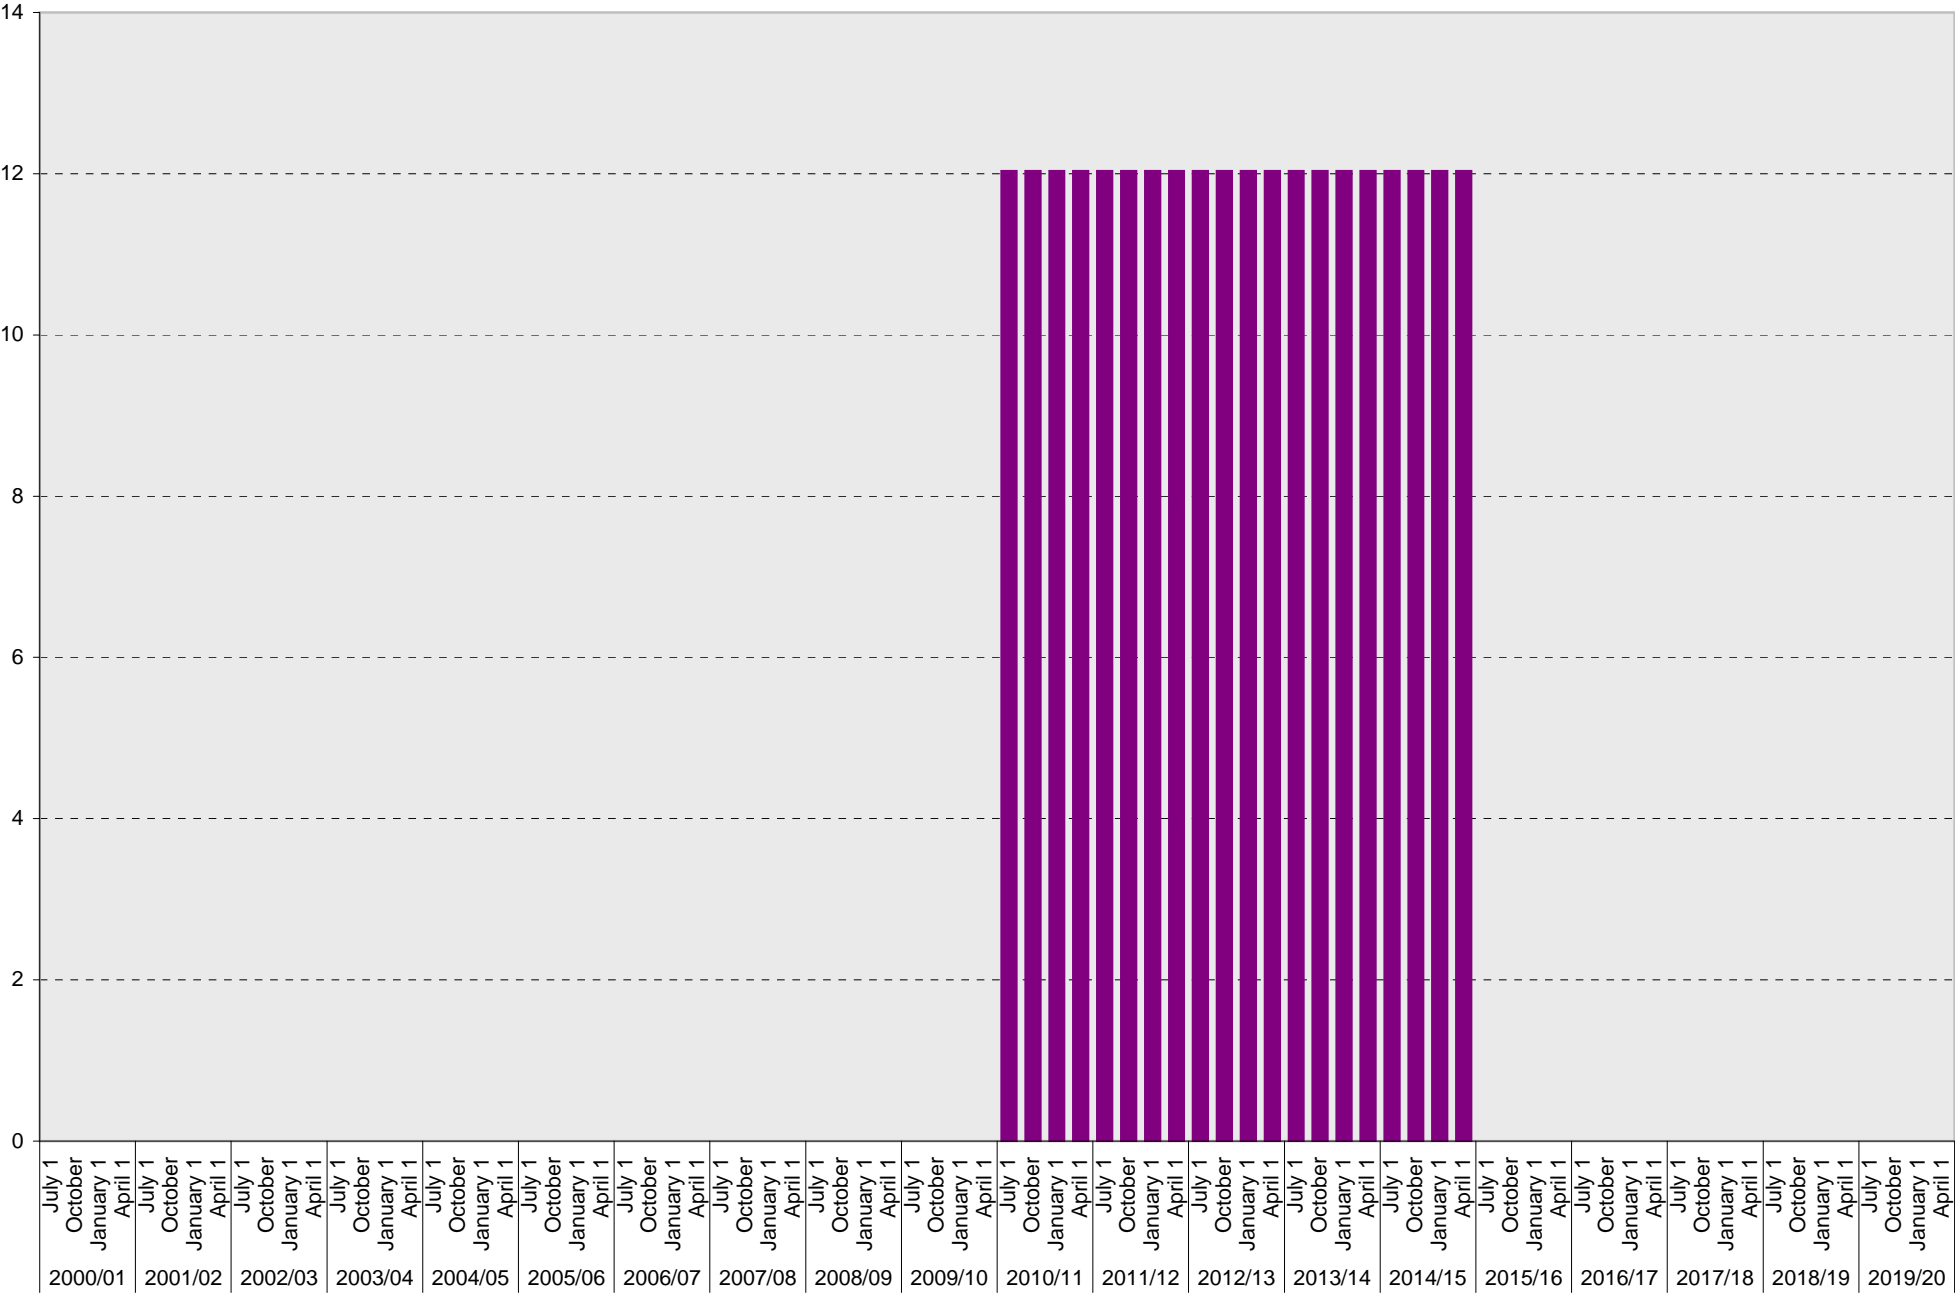

University of California, San Diego Parking Space Inventory

Lot P345: B Parking Spaces

University of California, San Diego Parking Space Inventory
Lot P345: S Parking Spaces

University of California, San Diego Parking Space Inventory
Lot P345: Allocated: S Carpool Parking Spaces

Allocated

University of California, San Diego Parking Space Inventory

Lot P345: Allocated: Total Parking Spaces

■ Allocated: Total

University of California, San Diego Parking Space Inventory

Lot P345: Accessible Parking Spaces

Date		Visitor Parking Spaces			
		Meter	Pay and Display	Pay by Space	Pay upon Exit
2000/01	July 1				
	October 1				
	January 1				
	April 1				
2001/02	July 1				
	October 1				
	January 1				
	April 1				
2002/03	July 1				
	October 1				
	January 1				
	April 1				
2003/04	July 1				
	October 1				
	January 1				
	April 1				
2004/05	July 1				
	October 1				
	January 1				
	April 1				
2005/06	July 1				
	October 1				
	January 1				
	April 1				
2006/07	July 1				
	October 1				
	January 1				
	April 1				
2007/08	July 1				
	October 1				
	January 1				
	April 1				
2008/09	July 1				
	October 1				
	January 1				
	April 1				
2009/10	July 1				
	October 1				
	January 1				
	April 1				