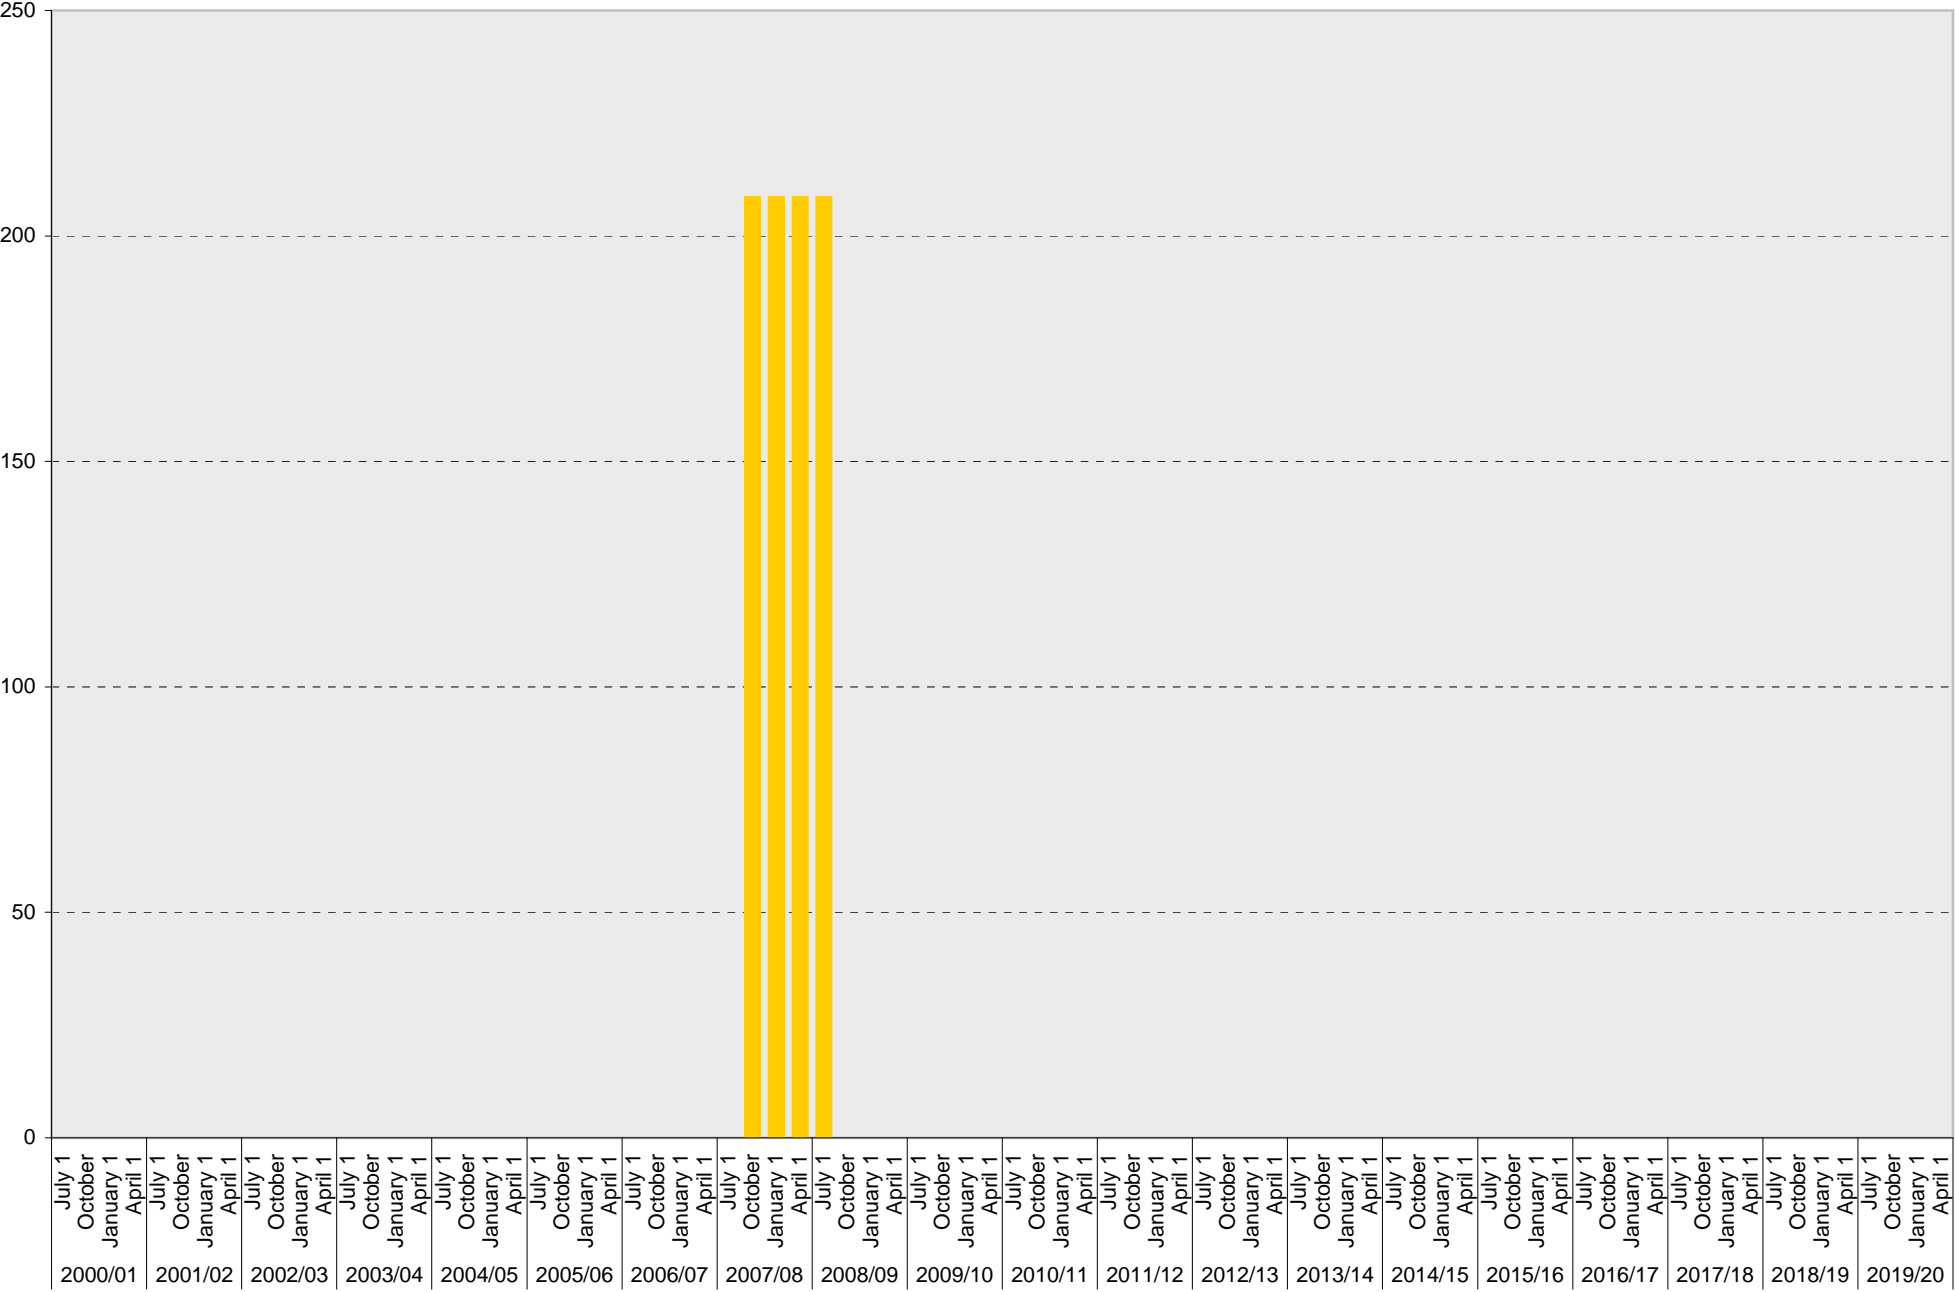

University of California, San Diego Parking Space Inventory

Lot P345: B Parking Spaces

University of California, San Diego Parking Space Inventory
Lot P345: S Parking Spaces

University of California, San Diego Parking Space Inventory
Lot P345: Allocated: S Carpool Parking Spaces

Allocated

University of California, San Diego Parking Space Inventory

Lot P345: Allocated: Total Parking Spaces

■ Allocated: Total

University of California, San Diego Parking Space Inventory

Lot P345: Accessible Parking Spaces

Date		Visitor Parking Spaces			
		Meter	Pay and Display	Pay by Space	Pay upon Exit
2000/01	July 1				
	October 1				
	January 1				
	April 1				
2001/02	July 1				
	October 1				
	January 1				
	April 1				
2002/03	July 1				
	October 1				
	January 1				
	April 1				
2003/04	July 1				
	October 1				
	January 1				
	April 1				
2004/05	July 1				
	October 1				
	January 1				
	April 1				
2005/06	July 1				
	October 1				
	January 1				
	April 1				
2006/07	July 1				
	October 1				
	January 1				
	April 1				
2007/08	July 1				
	October 1				
	January 1				
	April 1				
2008/09	July 1				
	October 1				
	January 1				
	April 1				
2009/10	July 1				
	October 1				
	January 1				
	April 1				

Date		Visitor Parking Spaces			
		Meter	Pay and Display	Pay by Space	Pay upon Exit
2010/11	July 1				
	October 1				
	January 1				
	April 1				
2011/12	July 1				
	October 1				
	January 1				
	April 1				
2012/13	July 1				
	October 1				
	January 1				
	April 1				
2013/14	July 1				
	October 1				
	January 1				
	April 1				
2014/15	July 1				
	October 1				
	January 1				
	April 1				
2015/16	July 1				
	October 1				
	January 1				
	April 1				
2016/17	July 1				
	October 1				
	January 1				
	April 1				
2017/18	July 1				
	October 1				
	January 1				
	April 1				
2018/19	July 1				
	October 1				
	January 1				
	April 1				
2019/20	July 1				
	October 1				
	January 1				
	April 1				