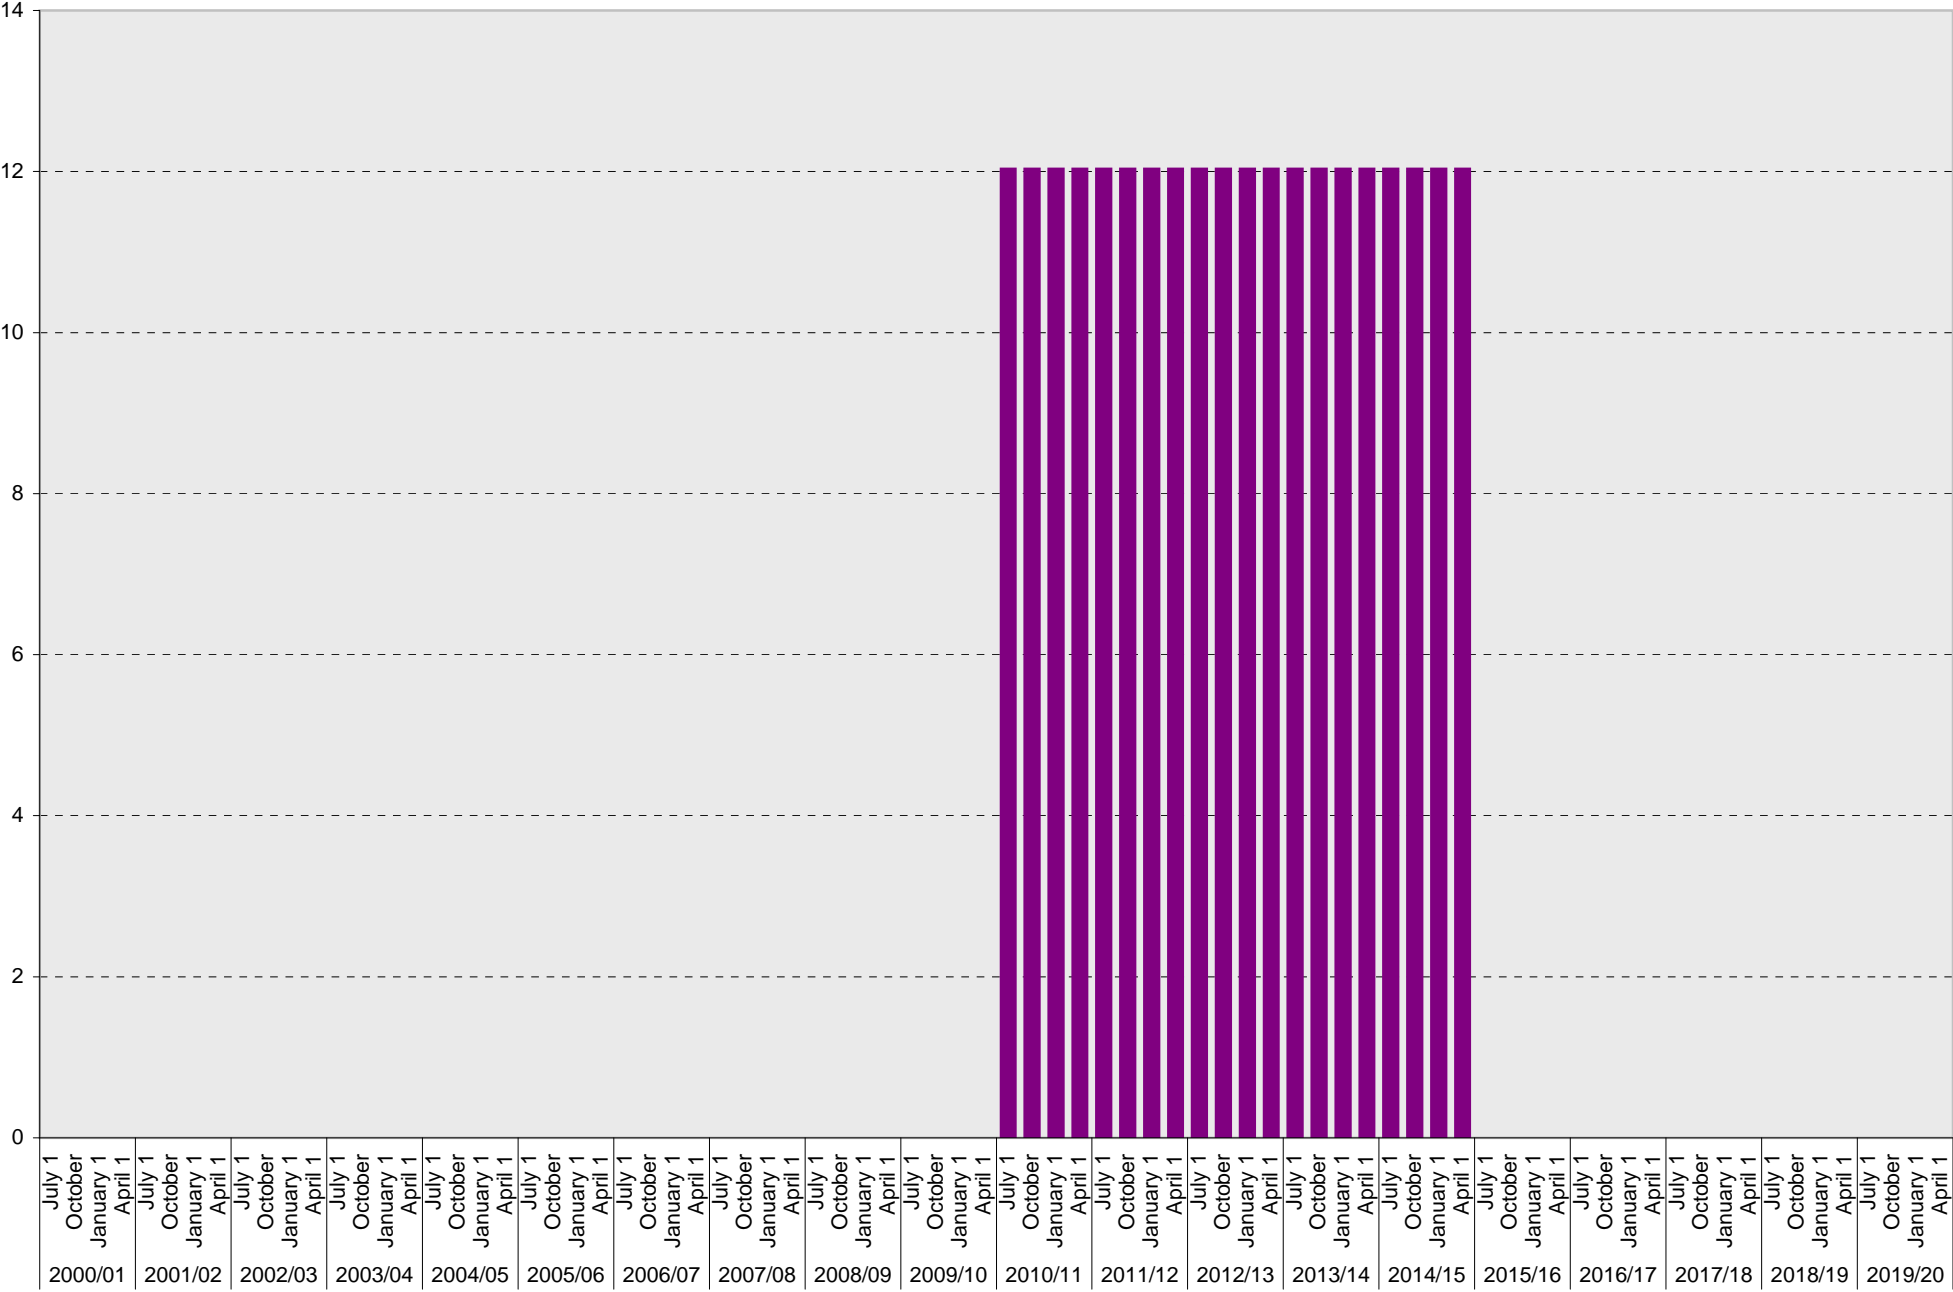

University of California, San Diego Parking Space Inventory

Lot P345: B Parking Spaces

University of California, San Diego Parking Space Inventory
Lot P345: S Parking Spaces

University of California, San Diego Parking Space Inventory
Lot P345: Allocated: S Carpool Parking Spaces

Allocated

University of California, San Diego Parking Space Inventory

Lot P345: Allocated: Total Parking Spaces

■ Allocated: Total

University of California, San Diego Parking Space Inventory

Lot P345: Accessible Parking Spaces

Date		Visitor Parking Spaces			
		Meter	Pay and Display	Pay by Space	Pay upon Exit
2000/01	July 1				
	October 1				
	January 1				
	April 1				
2001/02	July 1				
	October 1				
	January 1				
	April 1				
2002/03	July 1				
	October 1				
	January 1				
	April 1				
2003/04	July 1				
	October 1				
	January 1				
	April 1				
2004/05	July 1				
	October 1				
	January 1				
	April 1				
2005/06	July 1				
	October 1				
	January 1				
	April 1				
2006/07	July 1				
	October 1				
	January 1				
	April 1				
2007/08	July 1				
	October 1				
	January 1				
	April 1				
2008/09	July 1				
	October 1				
	January 1				
	April 1				
2009/10	July 1				
	October 1				
	January 1				
	April 1				

Date		Visitor Parking Spaces			
		Meter	Pay and Display	Pay by Space	Pay upon Exit
2010/11	July 1				
	October 1				
	January 1				
	April 1				
2011/12	July 1				
	October 1				
	January 1				
	April 1				
2012/13	July 1				
	October 1				
	January 1				
	April 1				
2013/14	July 1				
	October 1				
	January 1				
	April 1				
2014/15	July 1				
	October 1				
	January 1				
	April 1				
2015/16	July 1				
	October 1				
	January 1				
	April 1				
2016/17	July 1				
	October 1				
	January 1				
	April 1				
2017/18	July 1				
	October 1				
	January 1				
	April 1				
2018/19	July 1				
	October 1				
	January 1				
	April 1				
2019/20	July 1				
	October 1				
	January 1				
	April 1				