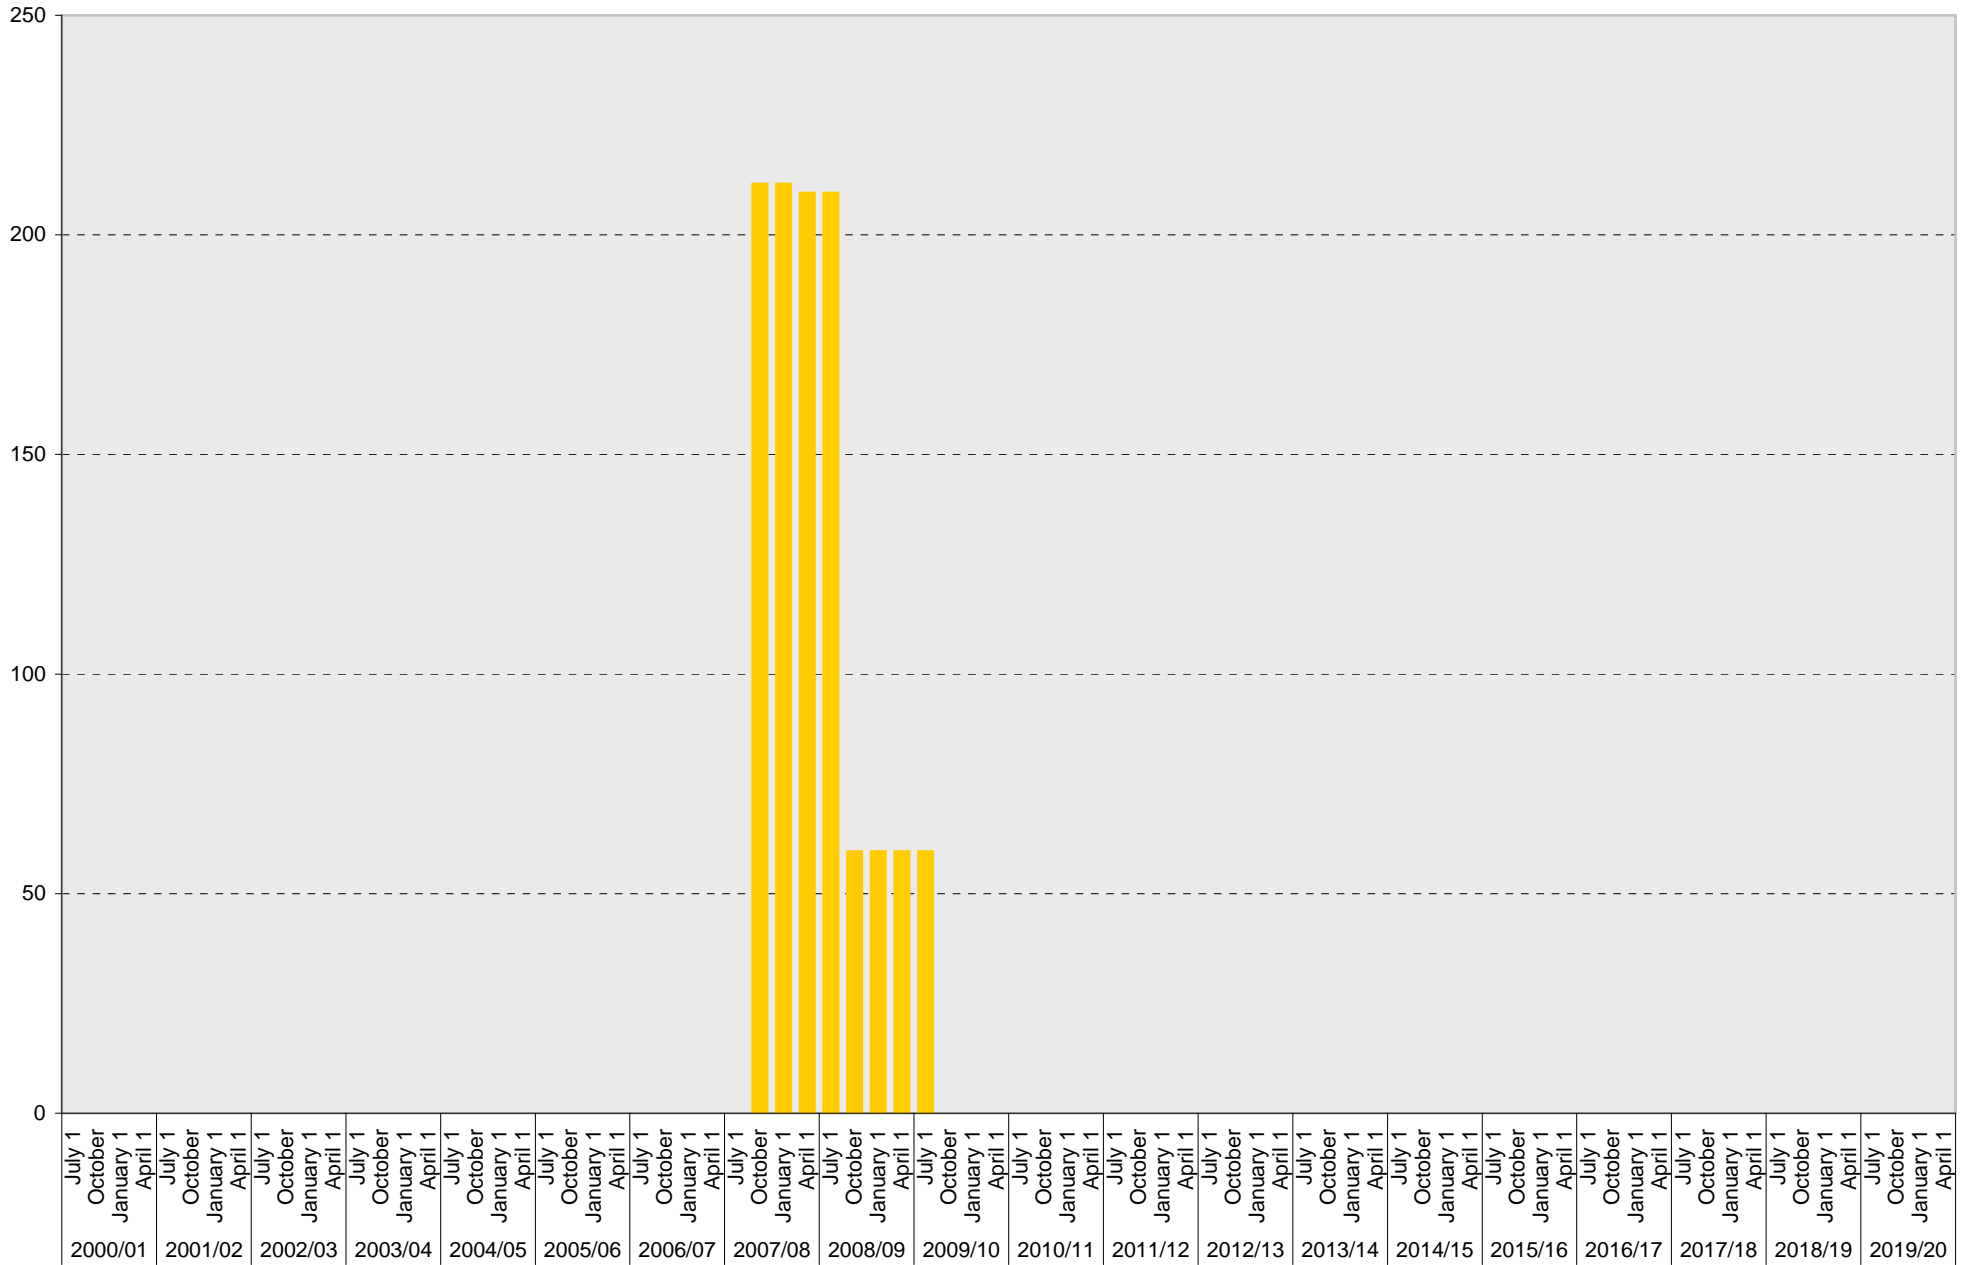

University of California, San Diego Parking Space Inventory

Lot P344: B Parking Spaces

■ B

University of California, San Diego Parking Space Inventory

Lot P344: S Parking Spaces

■ S

University of California, San Diego Parking Space Inventory

Lot P344: Total Parking Spaces

■ Total

University of California, San Diego Parking Space Inventory

Lot P344: Motorcycle Parking Sections

Motorcycle

University of California, San Diego Parking Space Inventory
 Lot P344: Visitor Parking Spaces

Date		Visitor Parking Spaces			
		Meter	Pay and Display	Pay by Space	Pay upon Exit
2000/01	July 1 October 1 January 1 April 1				
2001/02	July 1 October 1 January 1 April 1				
2002/03	July 1 October 1 January 1 April 1				
2003/04	July 1 October 1 January 1 April 1				
2004/05	July 1 October 1 January 1 April 1				
2005/06	July 1 October 1 January 1 April 1				
2006/07	July 1 October 1 January 1 April 1				
2007/08	July 1 October 1 January 1 April 1				
2008/09	July 1 October 1 January 1 April 1				
2009/10	July 1 October 1 January 1 April 1				

Date		Visitor Parking Spaces			
		Meter	Pay and Display	Pay by Space	Pay upon Exit
2010/11	July 1				
	October 1				
	January 1				
	April 1				
2011/12	July 1				
	October 1				
	January 1				
	April 1				
2012/13	July 1				
	October 1				
	January 1				
	April 1				
2013/14	July 1				
	October 1				
	January 1				
	April 1				
2014/15	July 1				
	October 1				
	January 1				
	April 1				
2015/16	July 1				
	October 1				
	January 1				
	April 1				
2016/17	July 1				
	October 1				
	January 1				
	April 1				
2017/18	July 1				
	October 1				
	January 1				
	April 1				
2018/19	July 1				
	October 1				
	January 1				
	April 1				
2019/20	July 1				
	October 1				
	January 1				
	April 1				