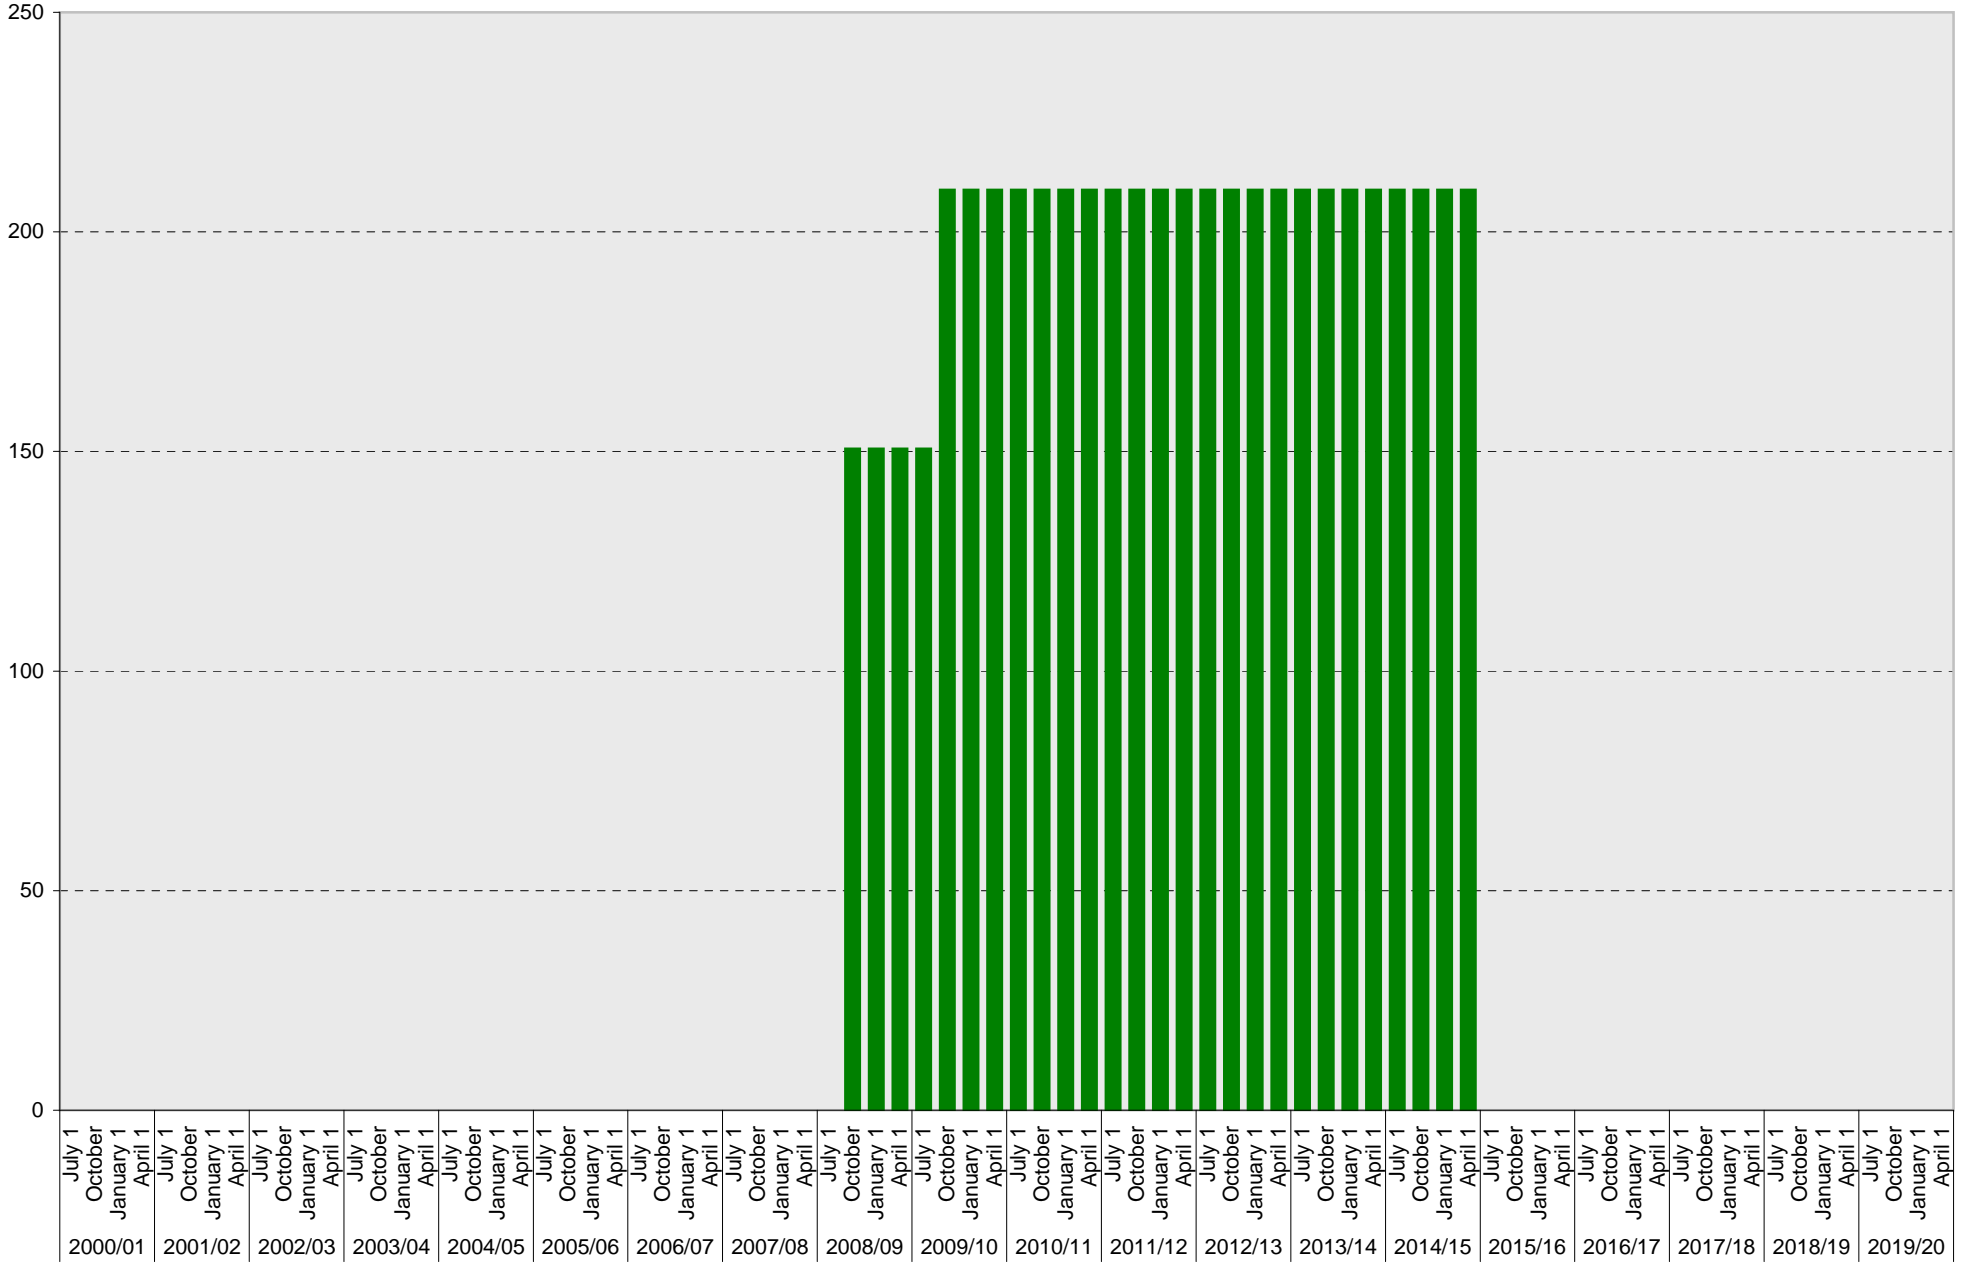

University of California, San Diego Parking Space Inventory

Lot P344: B Parking Spaces

■ B

University of California, San Diego Parking Space Inventory

Lot P344: S Parking Spaces

■ S

University of California, San Diego Parking Space Inventory

Lot P344: Total Parking Spaces

■ Total

University of California, San Diego Parking Space Inventory

Lot P344: Motorcycle Parking Sections

Motorcycle

University of California, San Diego Parking Space Inventory
 Lot P344: Visitor Parking Spaces

Date		Visitor Parking Spaces			
		Meter	Pay and Display	Pay by Space	Pay upon Exit
2000/01	July 1 October 1 January 1 April 1				
2001/02	July 1 October 1 January 1 April 1				
2002/03	July 1 October 1 January 1 April 1				
2003/04	July 1 October 1 January 1 April 1				
2004/05	July 1 October 1 January 1 April 1				
2005/06	July 1 October 1 January 1 April 1				
2006/07	July 1 October 1 January 1 April 1				
2007/08	July 1 October 1 January 1 April 1				
2008/09	July 1 October 1 January 1 April 1				
2009/10	July 1 October 1 January 1 April 1				

Date		Visitor Parking Spaces			
		Meter	Pay and Display	Pay by Space	Pay upon Exit
2010/11	July 1				
	October 1				
	January 1				
	April 1				
2011/12	July 1				
	October 1				
	January 1				
	April 1				
2012/13	July 1				
	October 1				
	January 1				
	April 1				
2013/14	July 1				
	October 1				
	January 1				
	April 1				
2014/15	July 1				
	October 1				
	January 1				
	April 1				
2015/16	July 1				
	October 1				
	January 1				
	April 1				
2016/17	July 1				
	October 1				
	January 1				
	April 1				
2017/18	July 1				
	October 1				
	January 1				
	April 1				
2018/19	July 1				
	October 1				
	January 1				
	April 1				
2019/20	July 1				
	October 1				
	January 1				
	April 1				