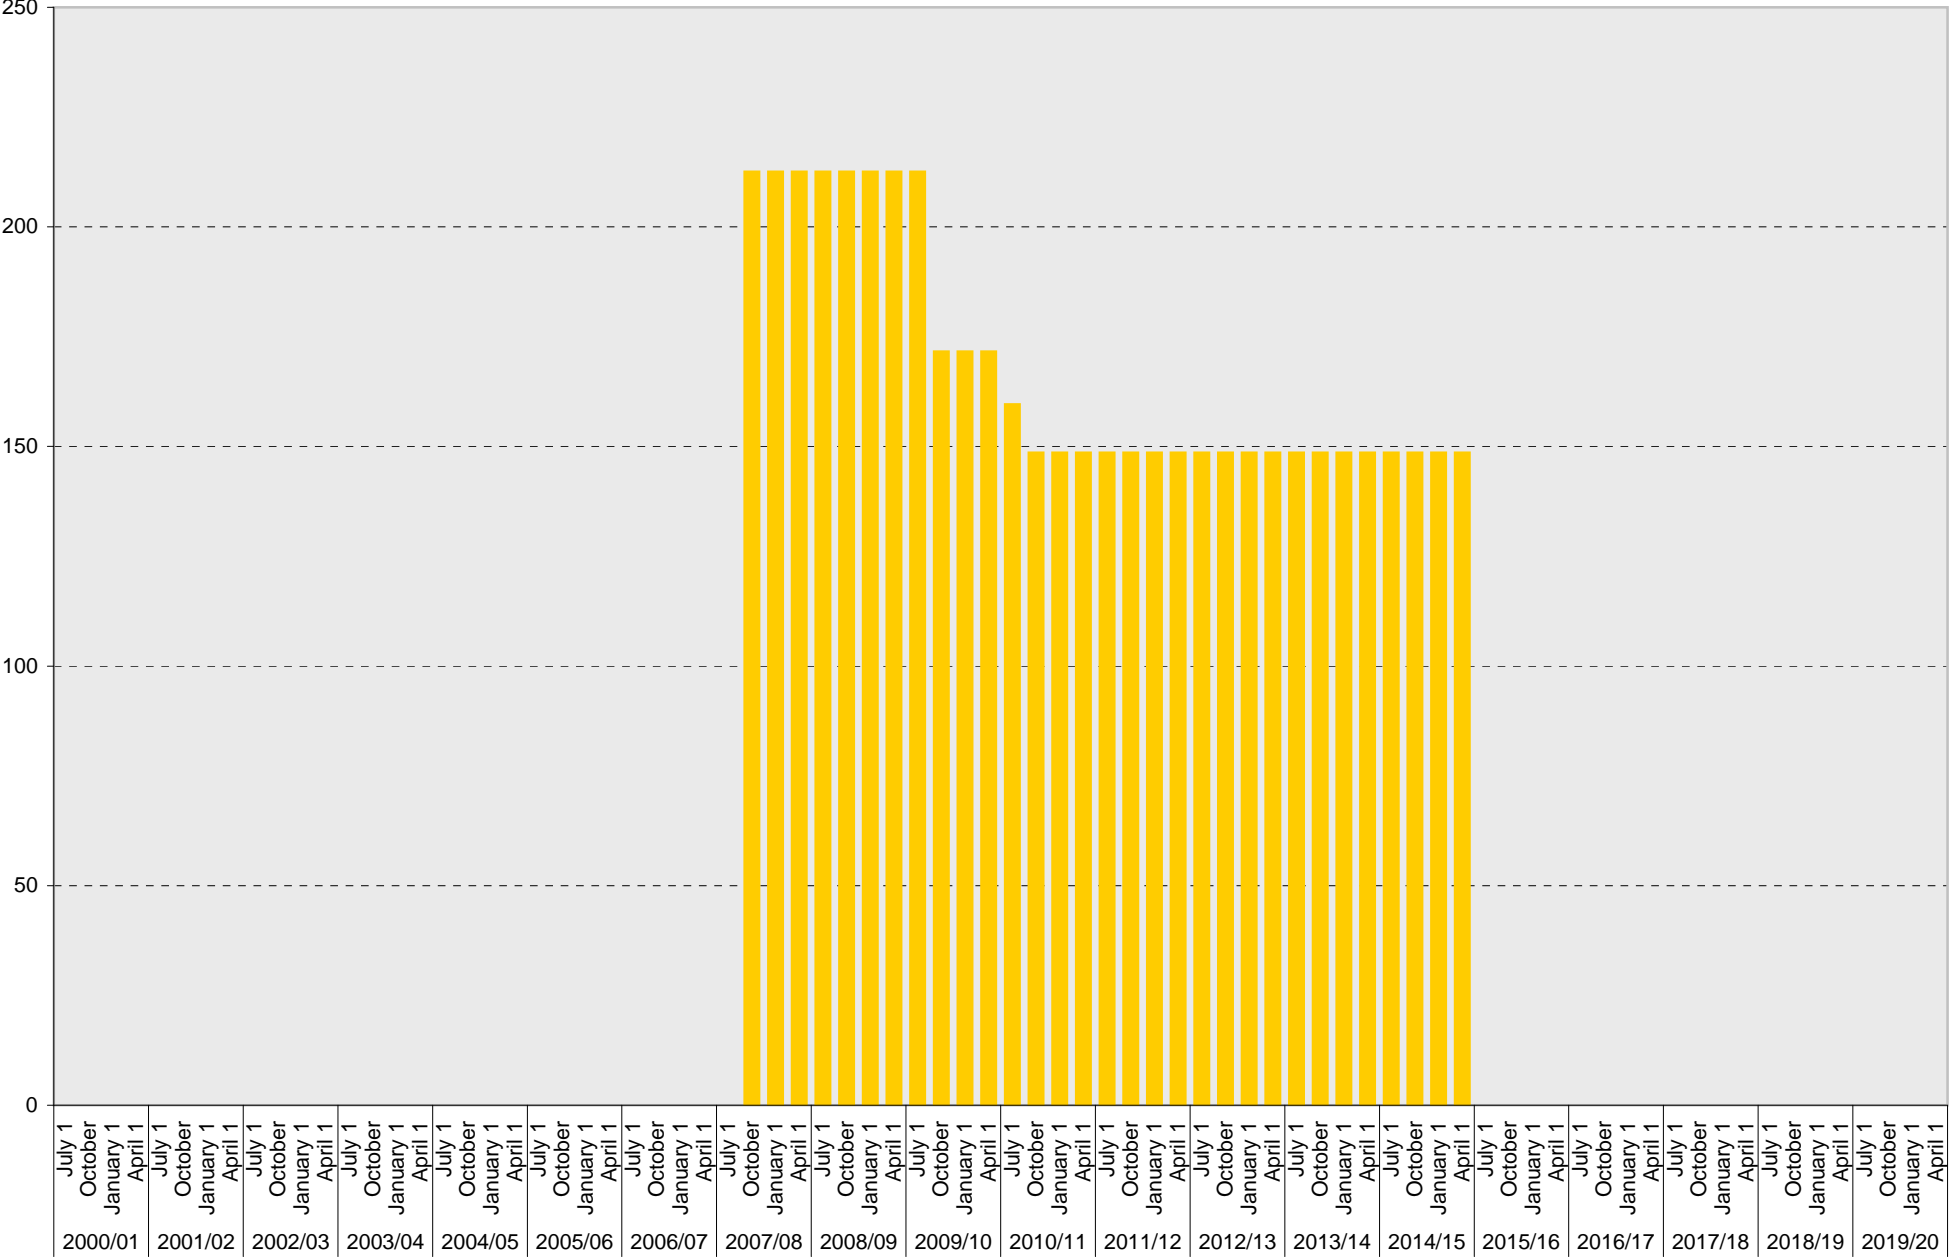

University of California, San Diego Parking Space Inventory

Lot P343: B Parking Spaces

■ B

University of California, San Diego Parking Space Inventory

Lot P343: S Parking Spaces

University of California, San Diego Parking Space Inventory

Lot P343: Total Parking Spaces

■ Total

University of California, San Diego Parking Space Inventory
 Lot P343: Visitor Parking Spaces

Date		Visitor Parking Spaces			
		Meter	Pay and Display	Pay by Space	Pay upon Exit
2000/01	July 1				
	October 1				
	January 1				
	April 1				
2001/02	July 1				
	October 1				
	January 1				
	April 1				
2002/03	July 1				
	October 1				
	January 1				
	April 1				
2003/04	July 1				
	October 1				
	January 1				
	April 1				
2004/05	July 1				
	October 1				
	January 1				
	April 1				
2005/06	July 1				
	October 1				
	January 1				
	April 1				
2006/07	July 1				
	October 1				
	January 1				
	April 1				
2007/08	July 1				
	October 1				
	January 1				
	April 1				
2008/09	July 1				
	October 1				
	January 1				
	April 1				
2009/10	July 1				
	October 1				
	January 1				
	April 1				

Date		Visitor Parking Spaces			
		Meter	Pay and Display	Pay by Space	Pay upon Exit
2010/11	July 1				
	October 1				
	January 1				
	April 1				
2011/12	July 1				
	October 1				
	January 1				
	April 1				
2012/13	July 1				
	October 1				
	January 1				
	April 1				
2013/14	July 1				
	October 1				
	January 1				
	April 1				
2014/15	July 1				
	October 1				
	January 1				
	April 1				
2015/16	July 1				
	October 1				
	January 1				
	April 1				
2016/17	July 1				
	October 1				
	January 1				
	April 1				
2017/18	July 1				
	October 1				
	January 1				
	April 1				
2018/19	July 1				
	October 1				
	January 1				
	April 1				
2019/20	July 1				
	October 1				
	January 1				
	April 1				