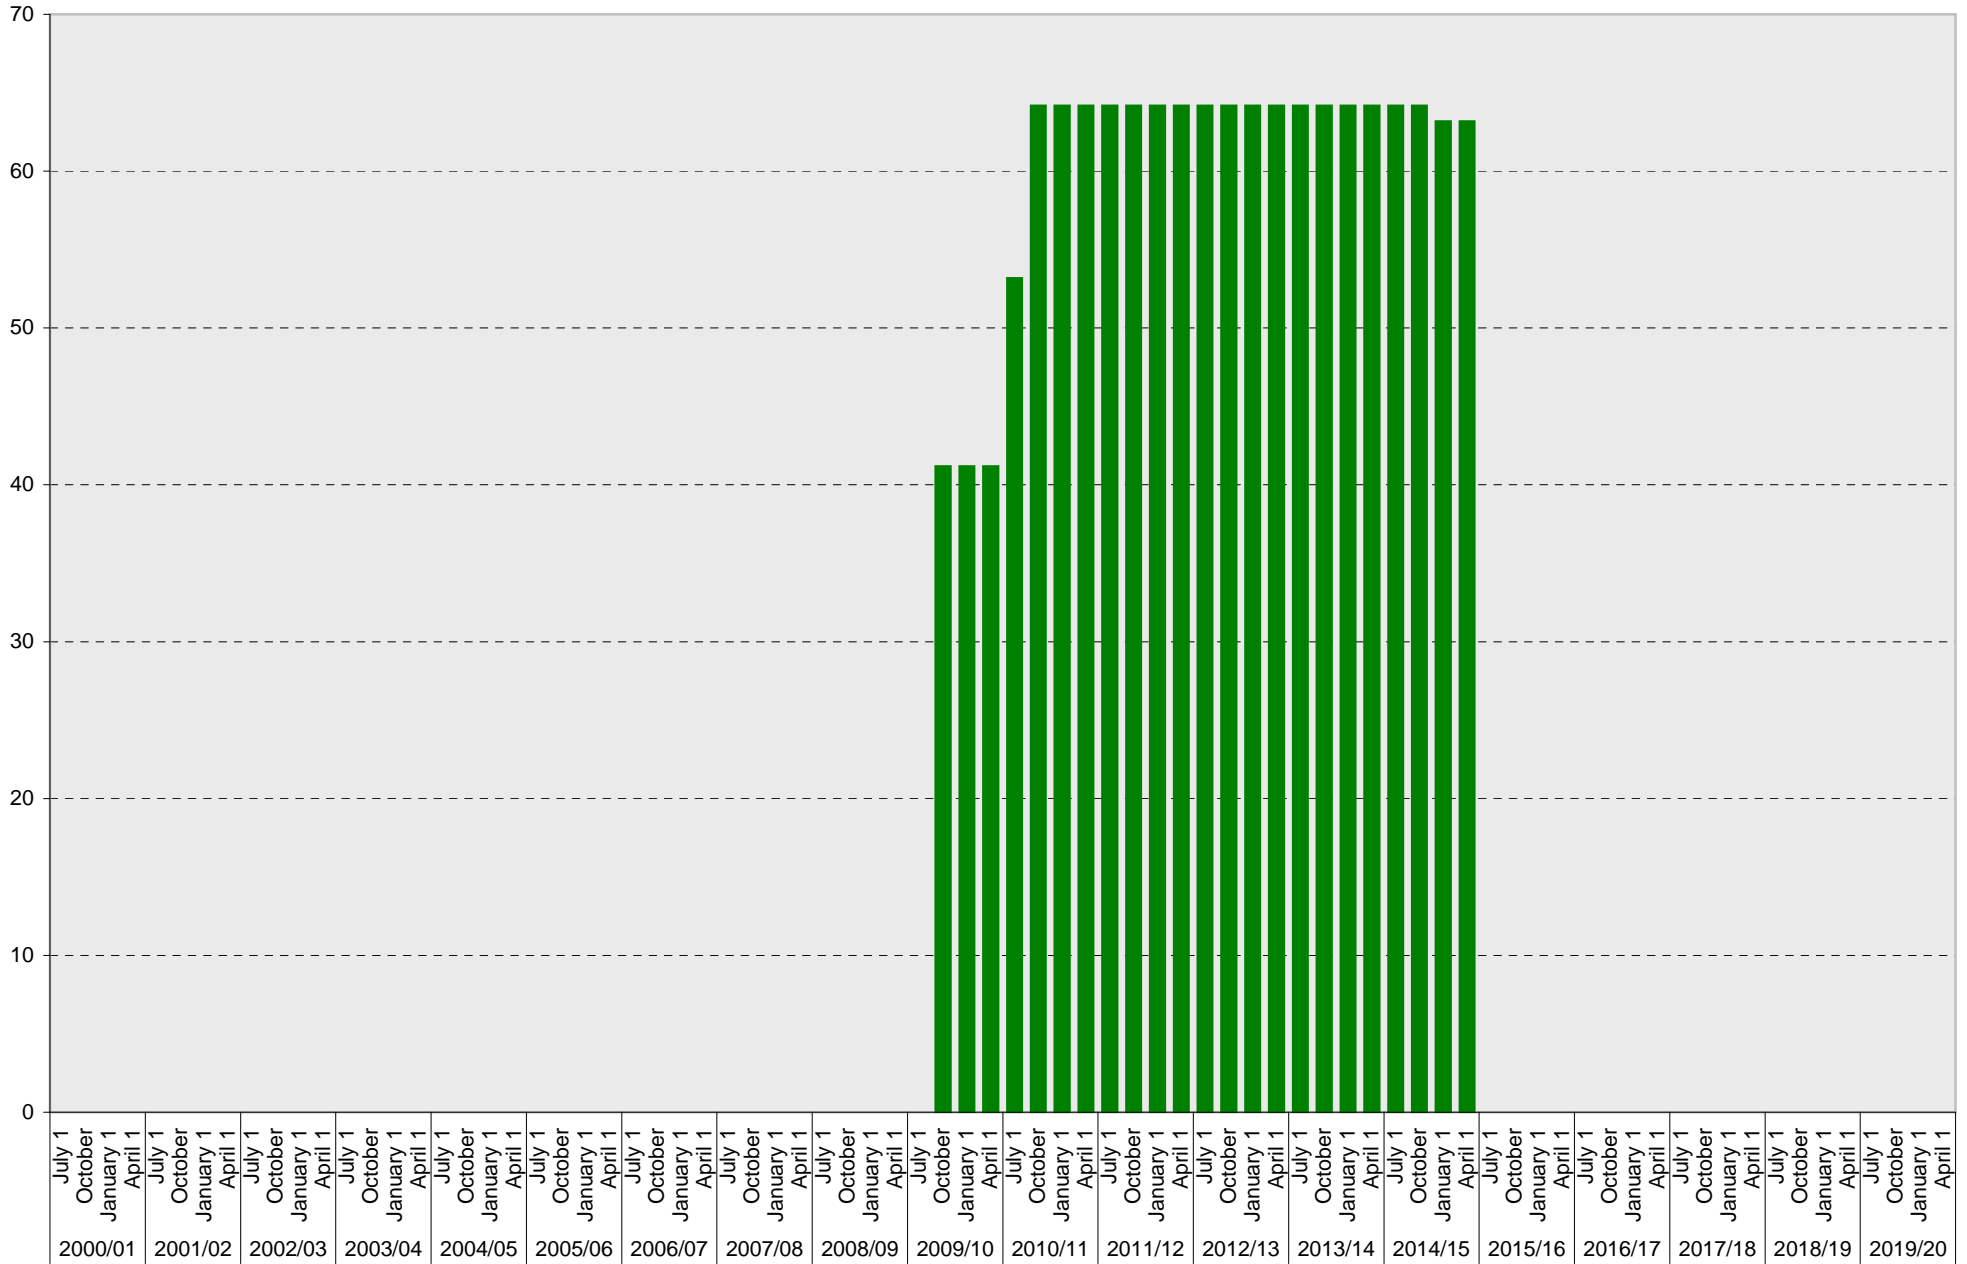

University of California, San Diego Parking Space Inventory

Lot P343: B Parking Spaces

■ B

University of California, San Diego Parking Space Inventory

Lot P343: S Parking Spaces

University of California, San Diego Parking Space Inventory

Lot P343: Allocated: Electric Vehicle Parking Spaces

■ Allocated

University of California, San Diego Parking Space Inventory

Lot P343: Allocated: Total Parking Spaces

■ Allocated: Total

University of California, San Diego Parking Space Inventory

Lot P343: Total Parking Spaces

■ Total

University of California, San Diego Parking Space Inventory
 Lot P343: Visitor Parking Spaces

Date		Visitor Parking Spaces			
		Meter	Pay and Display	Pay by Space	Pay upon Exit
2000/01	July 1				
	October 1				
	January 1				
	April 1				
2001/02	July 1				
	October 1				
	January 1				
	April 1				
2002/03	July 1				
	October 1				
	January 1				
	April 1				
2003/04	July 1				
	October 1				
	January 1				
	April 1				
2004/05	July 1				
	October 1				
	January 1				
	April 1				
2005/06	July 1				
	October 1				
	January 1				
	April 1				
2006/07	July 1				
	October 1				
	January 1				
	April 1				
2007/08	July 1				
	October 1				
	January 1				
	April 1				
2008/09	July 1				
	October 1				
	January 1				
	April 1				
2009/10	July 1				
	October 1				
	January 1				
	April 1				