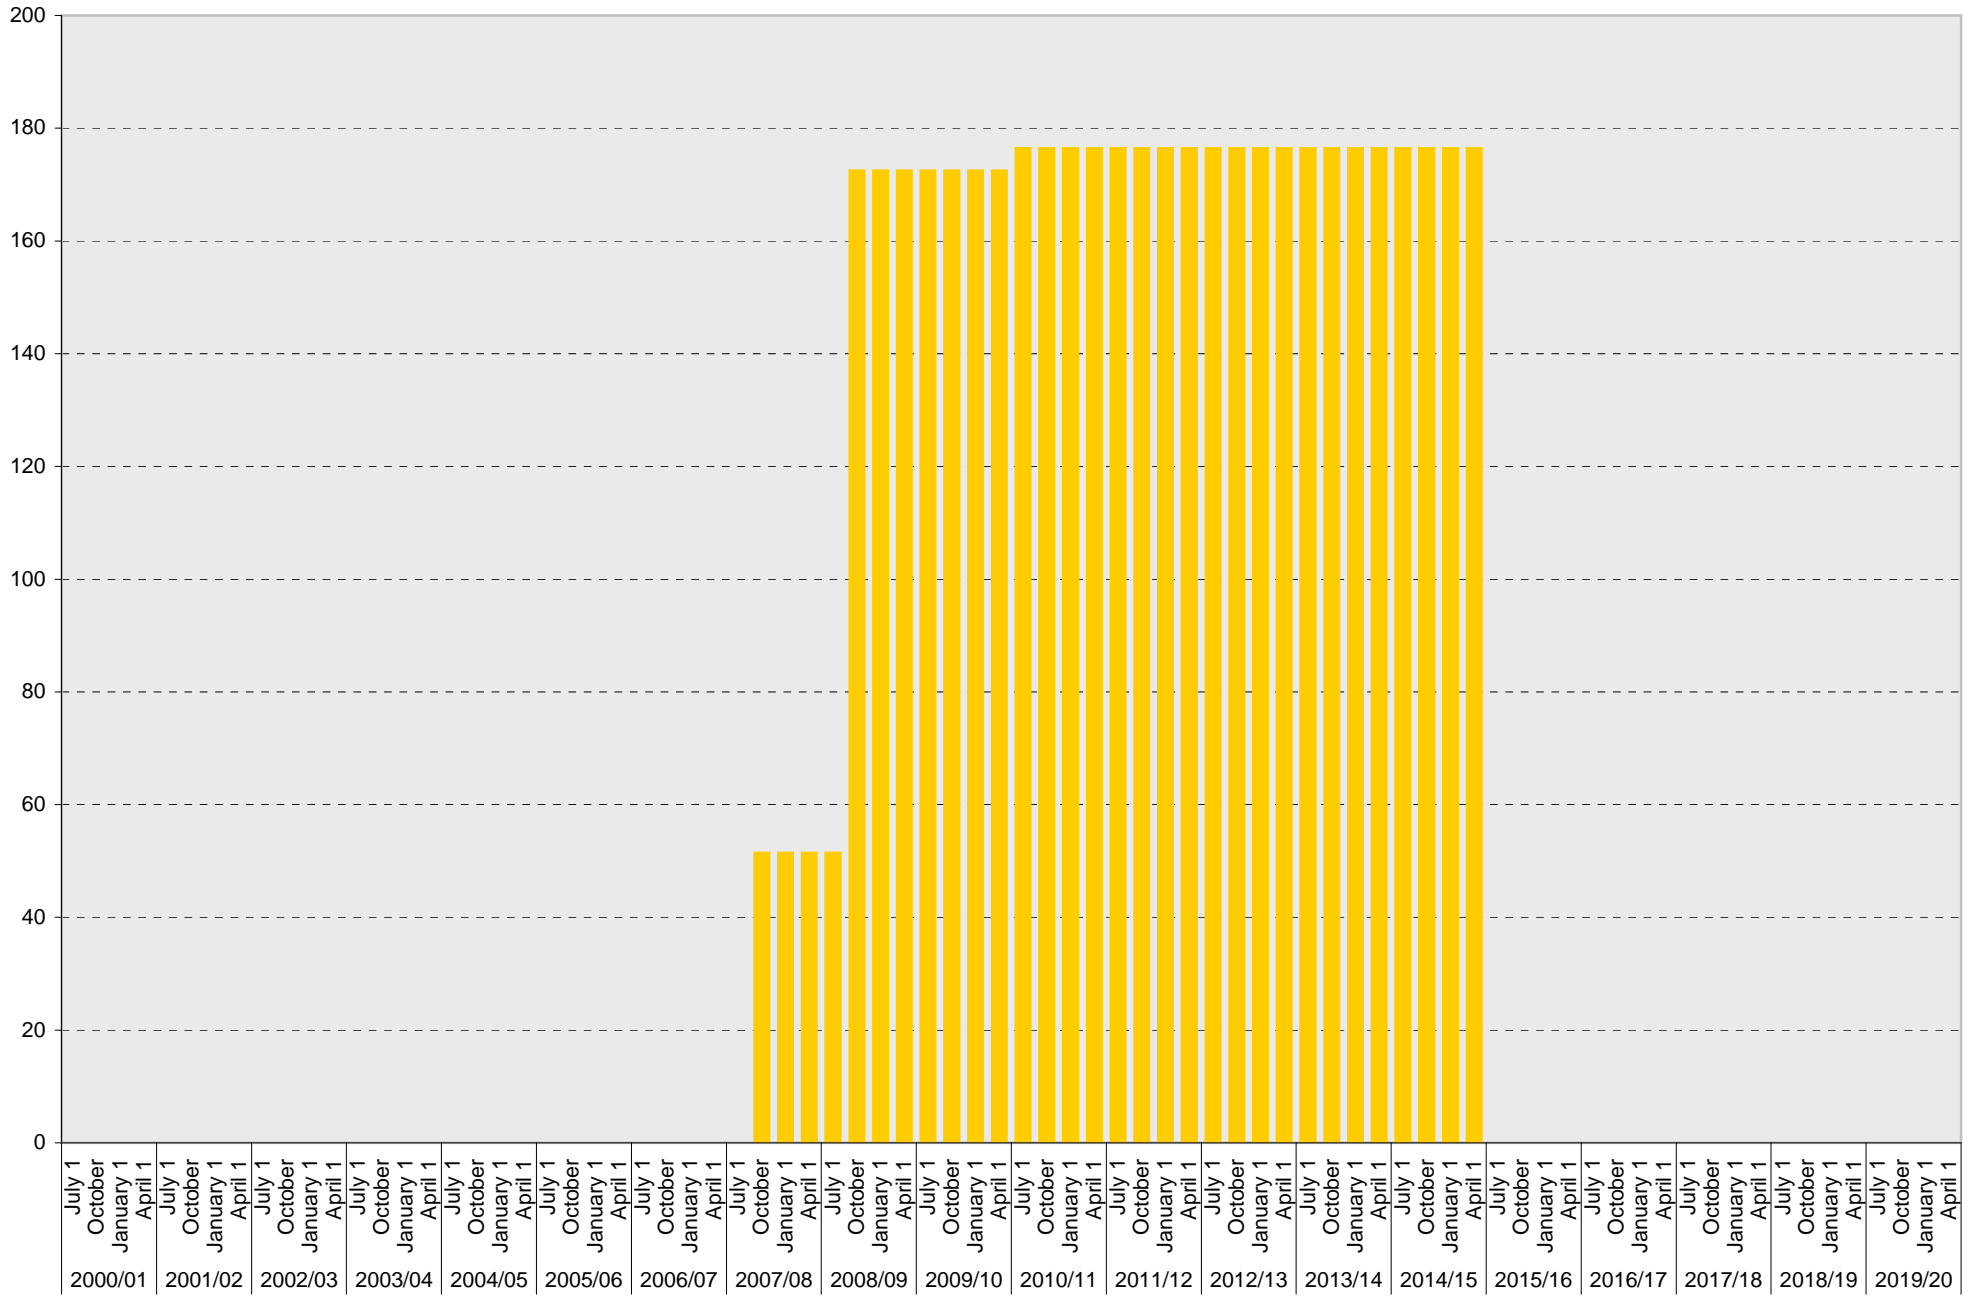

University of California, San Diego Parking Space Inventory

Lot P342: B Parking Spaces

University of California, San Diego Parking Space Inventory

Lot P342: S Parking Spaces

■ S

University of California, San Diego Parking Space Inventory
Lot P342: Allocated: Hopkins Office Visitor Parking Spaces

University of California, San Diego Parking Space Inventory

Lot P342: Allocated: Total Parking Spaces

■ Allocated: Total

University of California, San Diego Parking Space Inventory

Lot P342: Accessible Parking Spaces

Date		Visitor Parking Spaces			
		Meter	Pay and Display	Pay by Space	Pay upon Exit
2010/11	July 1				
	October 1				
	January 1				
	April 1				
2011/12	July 1				
	October 1				
	January 1				
	April 1				
2012/13	July 1				
	October 1				
	January 1				
	April 1				
2013/14	July 1				
	October 1				
	January 1				
	April 1				
2014/15	July 1				
	October 1				
	January 1				
	April 1				
2015/16	July 1				
	October 1				
	January 1				
	April 1				
2016/17	July 1				
	October 1				
	January 1				
	April 1				
2017/18	July 1				
	October 1				
	January 1				
	April 1				
2018/19	July 1				
	October 1				
	January 1				
	April 1				
2019/20	July 1				
	October 1				
	January 1				
	April 1				