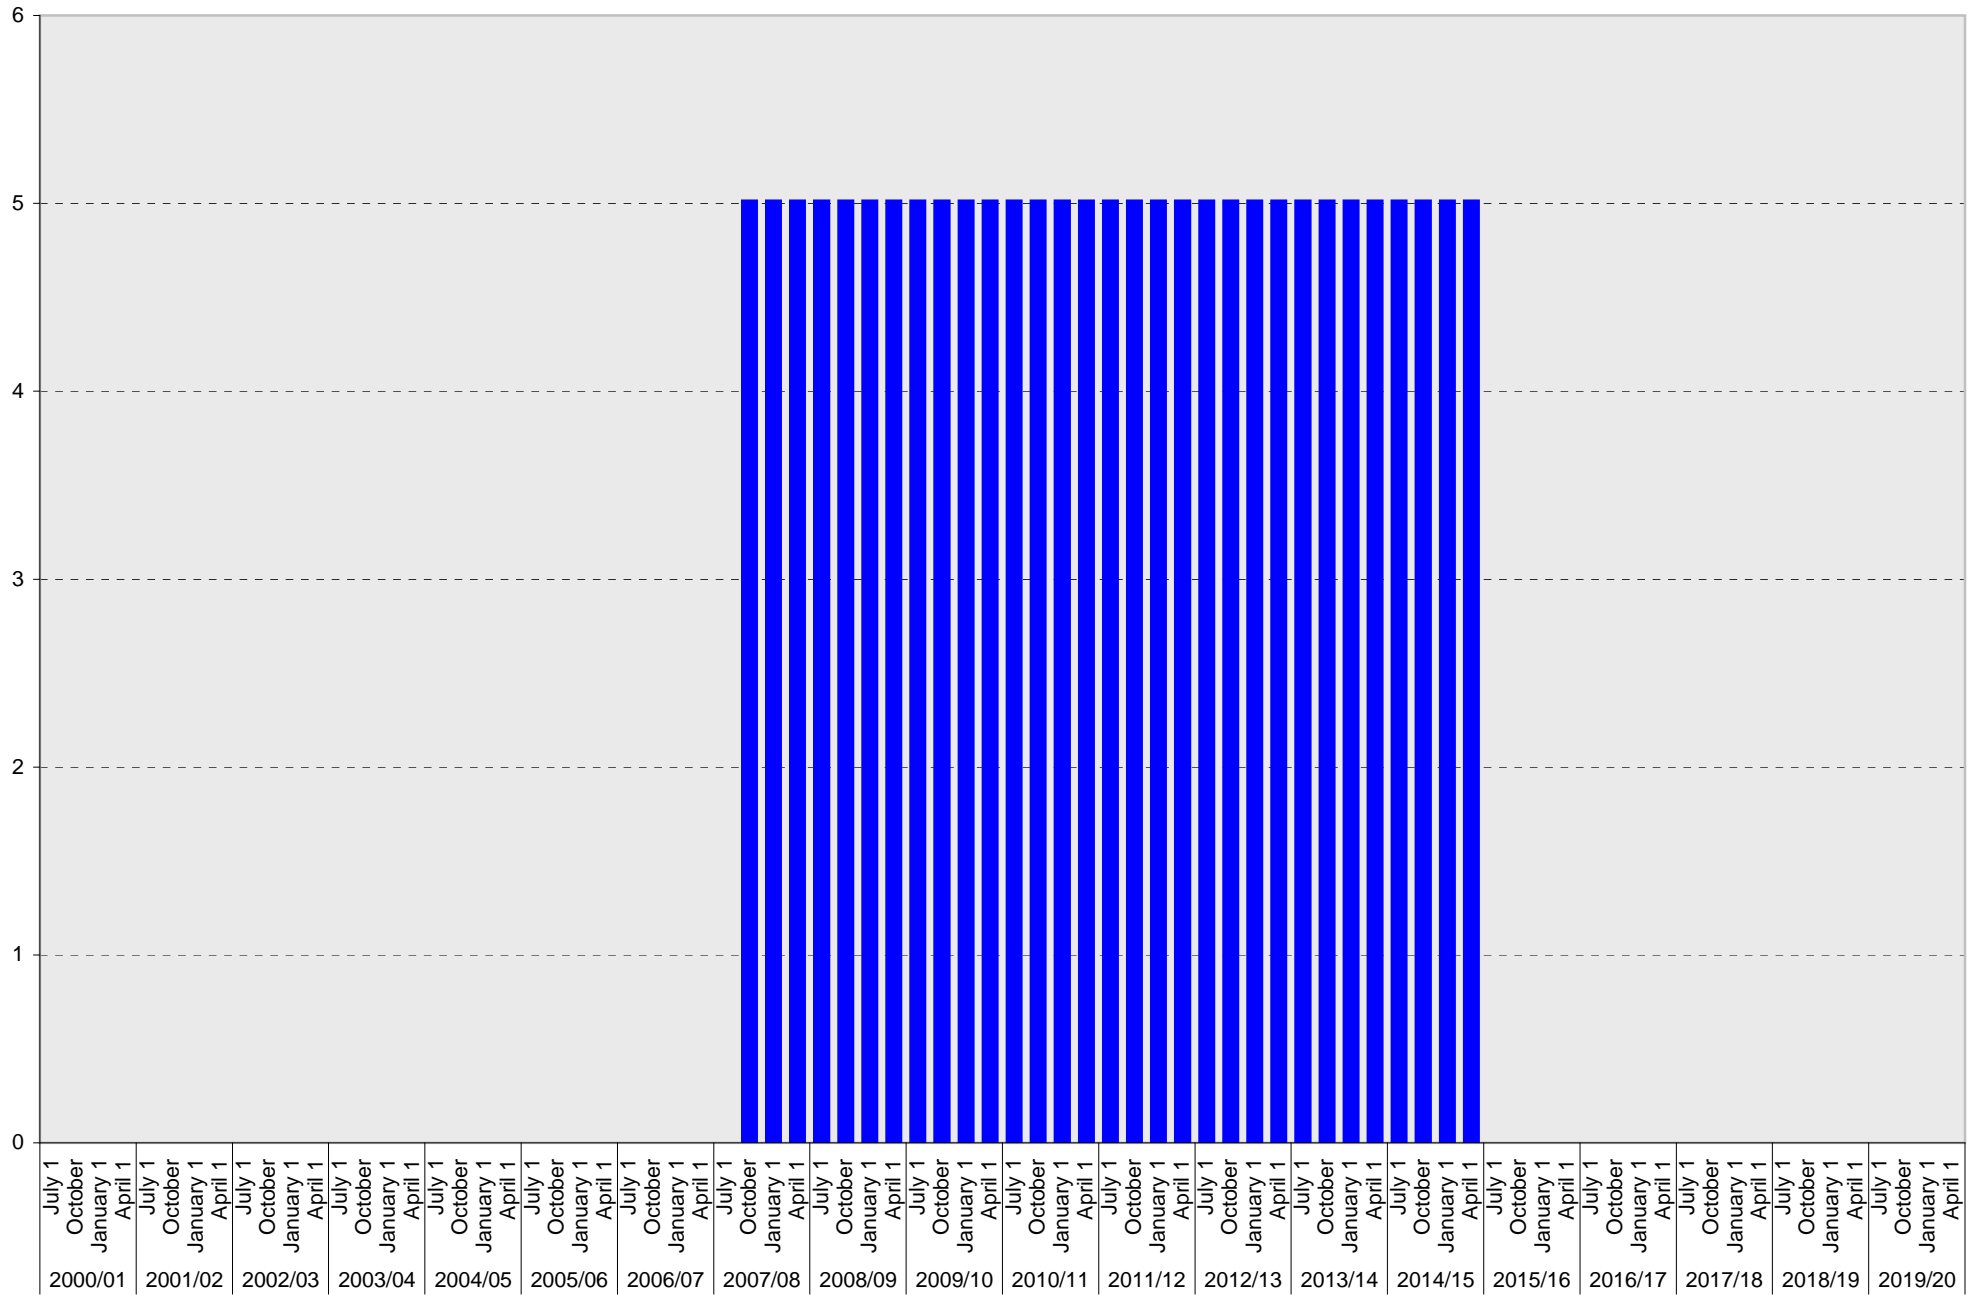

University of California, San Diego Parking Space Inventory

Lot P342: Allocated: Total Parking Spaces

■ Allocated: Total

University of California, San Diego Parking Space Inventory

Lot P342: Accessible Parking Spaces