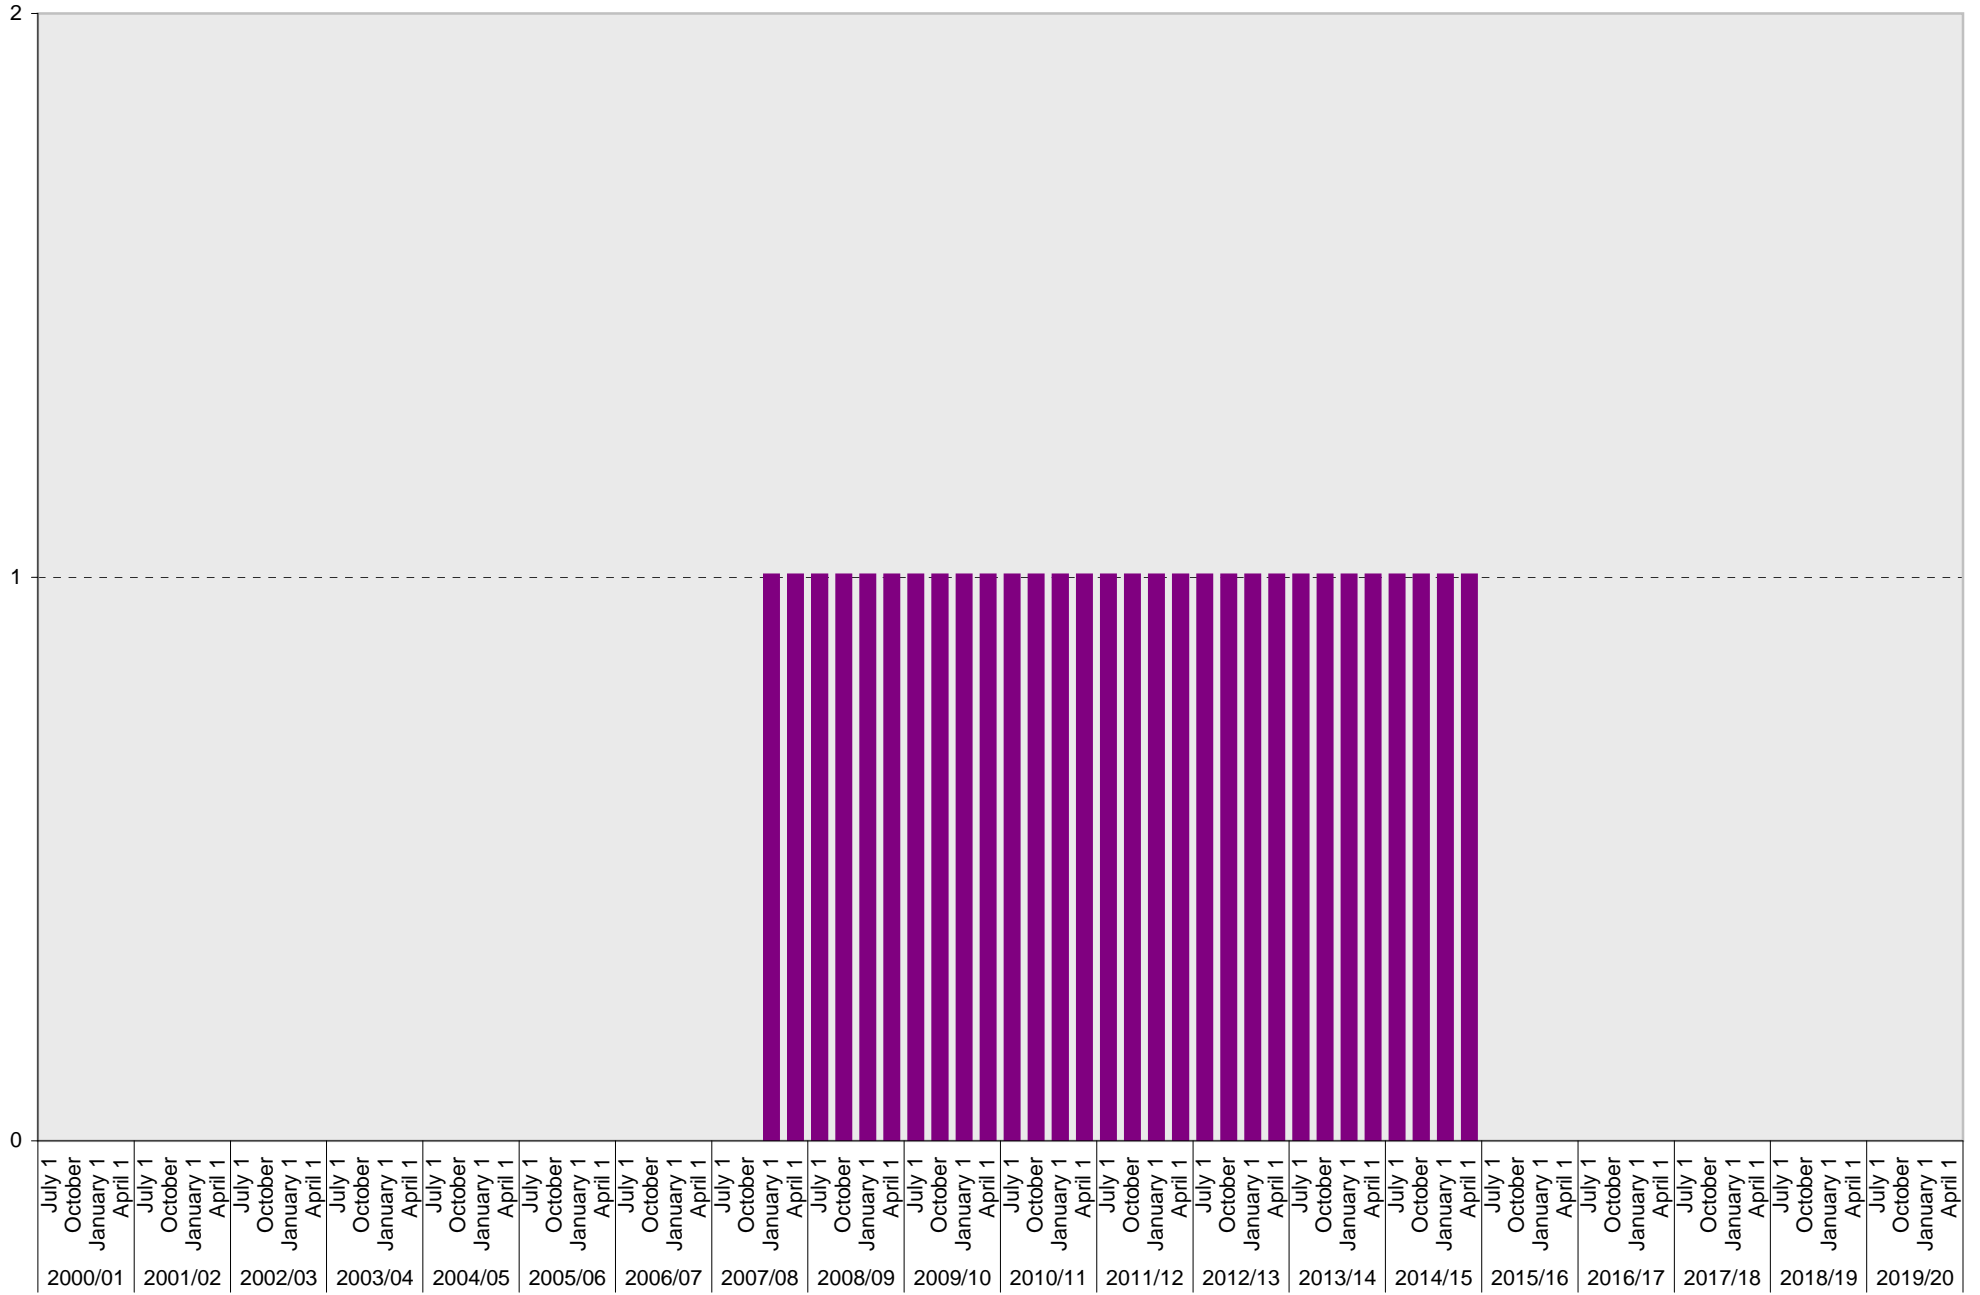

University of California, San Diego Parking Space Inventory

Lot P342: B Parking Spaces

University of California, San Diego Parking Space Inventory

Lot P342: S Parking Spaces

■ S

University of California, San Diego Parking Space Inventory
Lot P342: Allocated: Hopkins Office Visitor Parking Spaces

University of California, San Diego Parking Space Inventory

Lot P342: Allocated: Total Parking Spaces

■ Allocated: Total

University of California, San Diego Parking Space Inventory

Lot P342: Accessible Parking Spaces