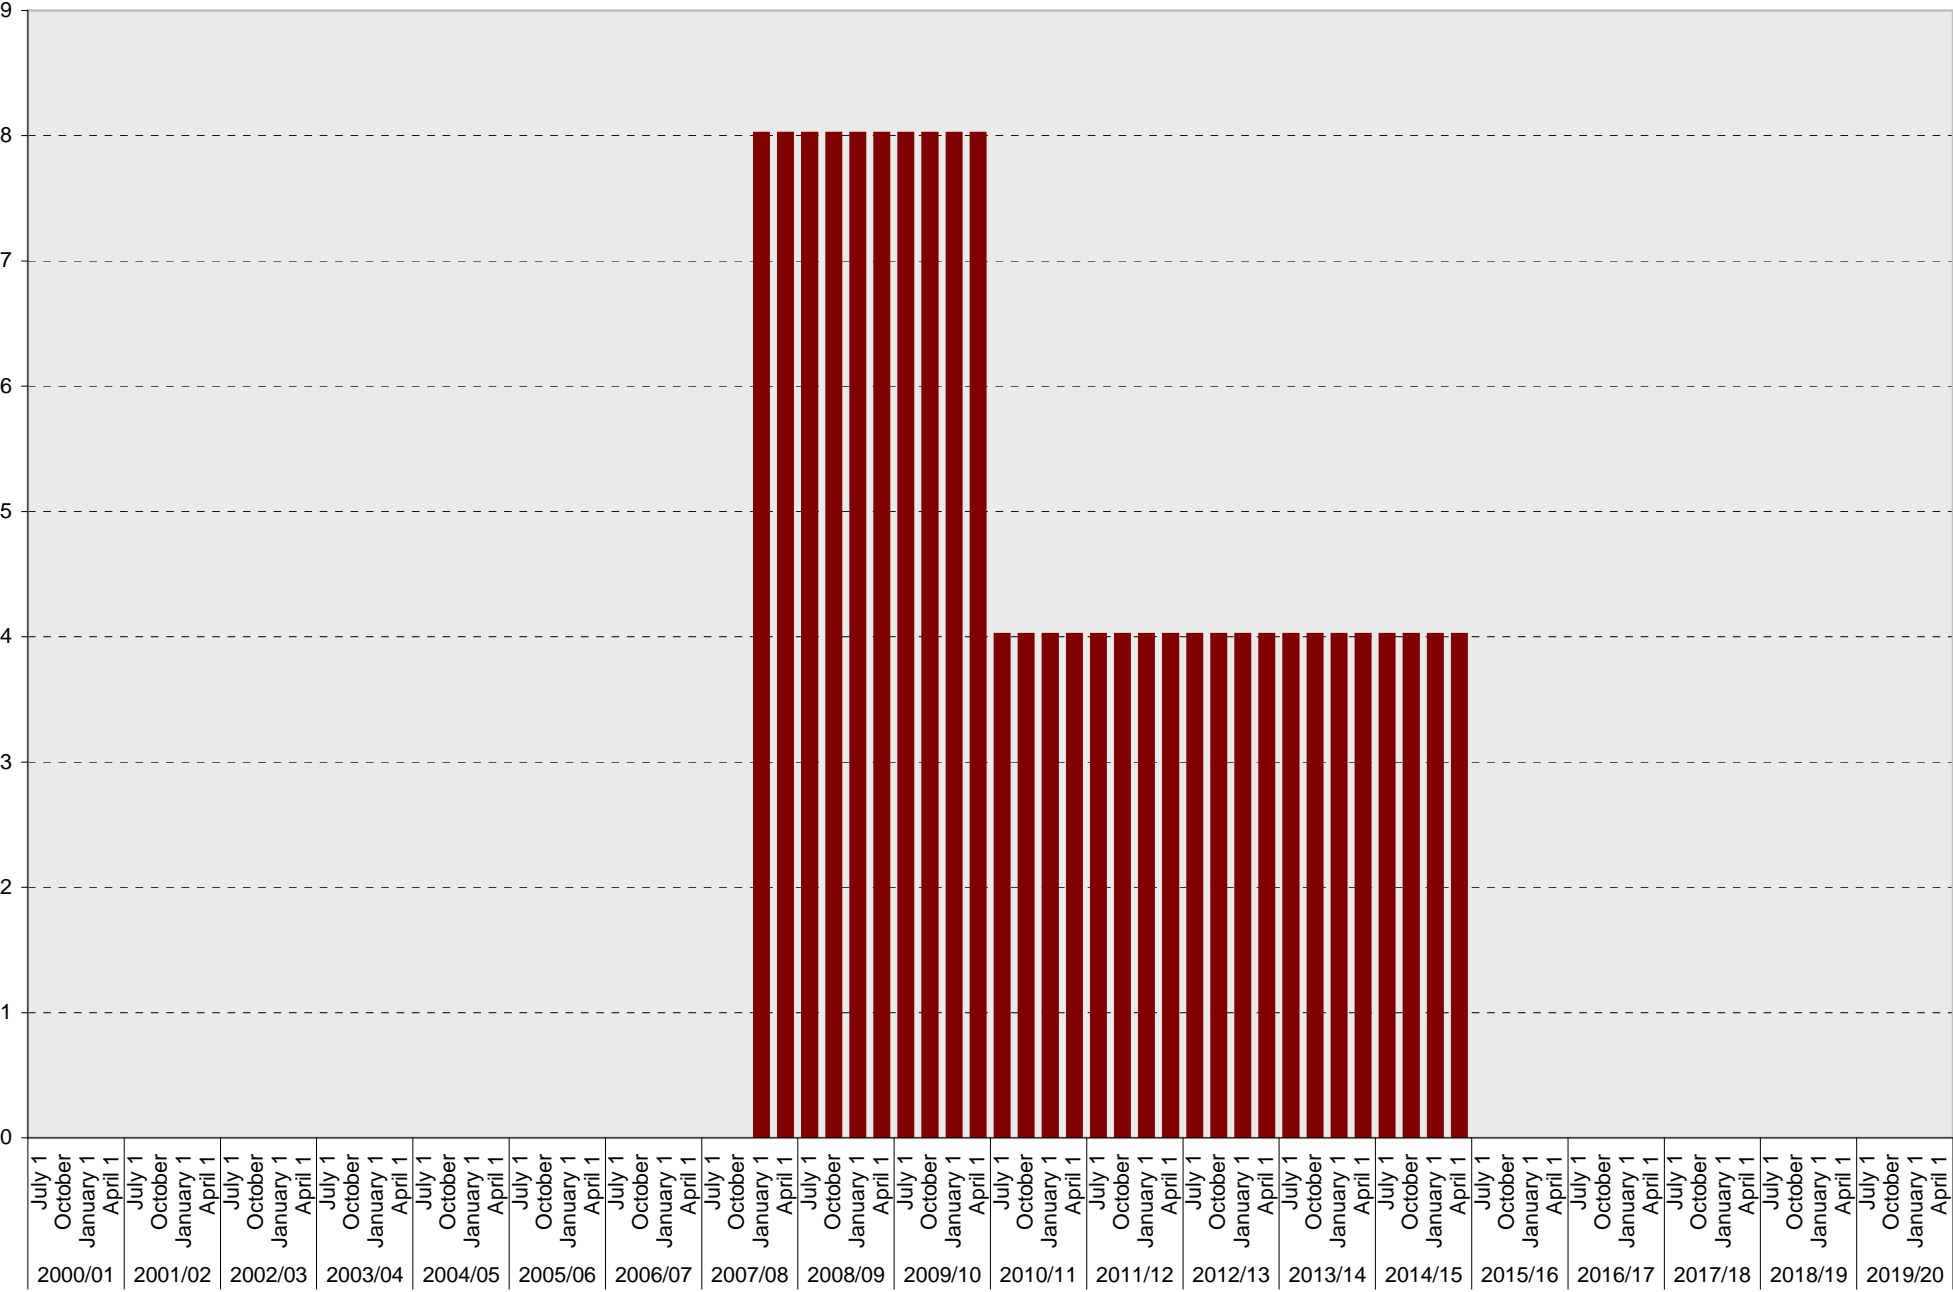

University of California, San Diego Parking Space Inventory

Lot P342: UC Vehicle Parking Spaces

■ UC Vehicle