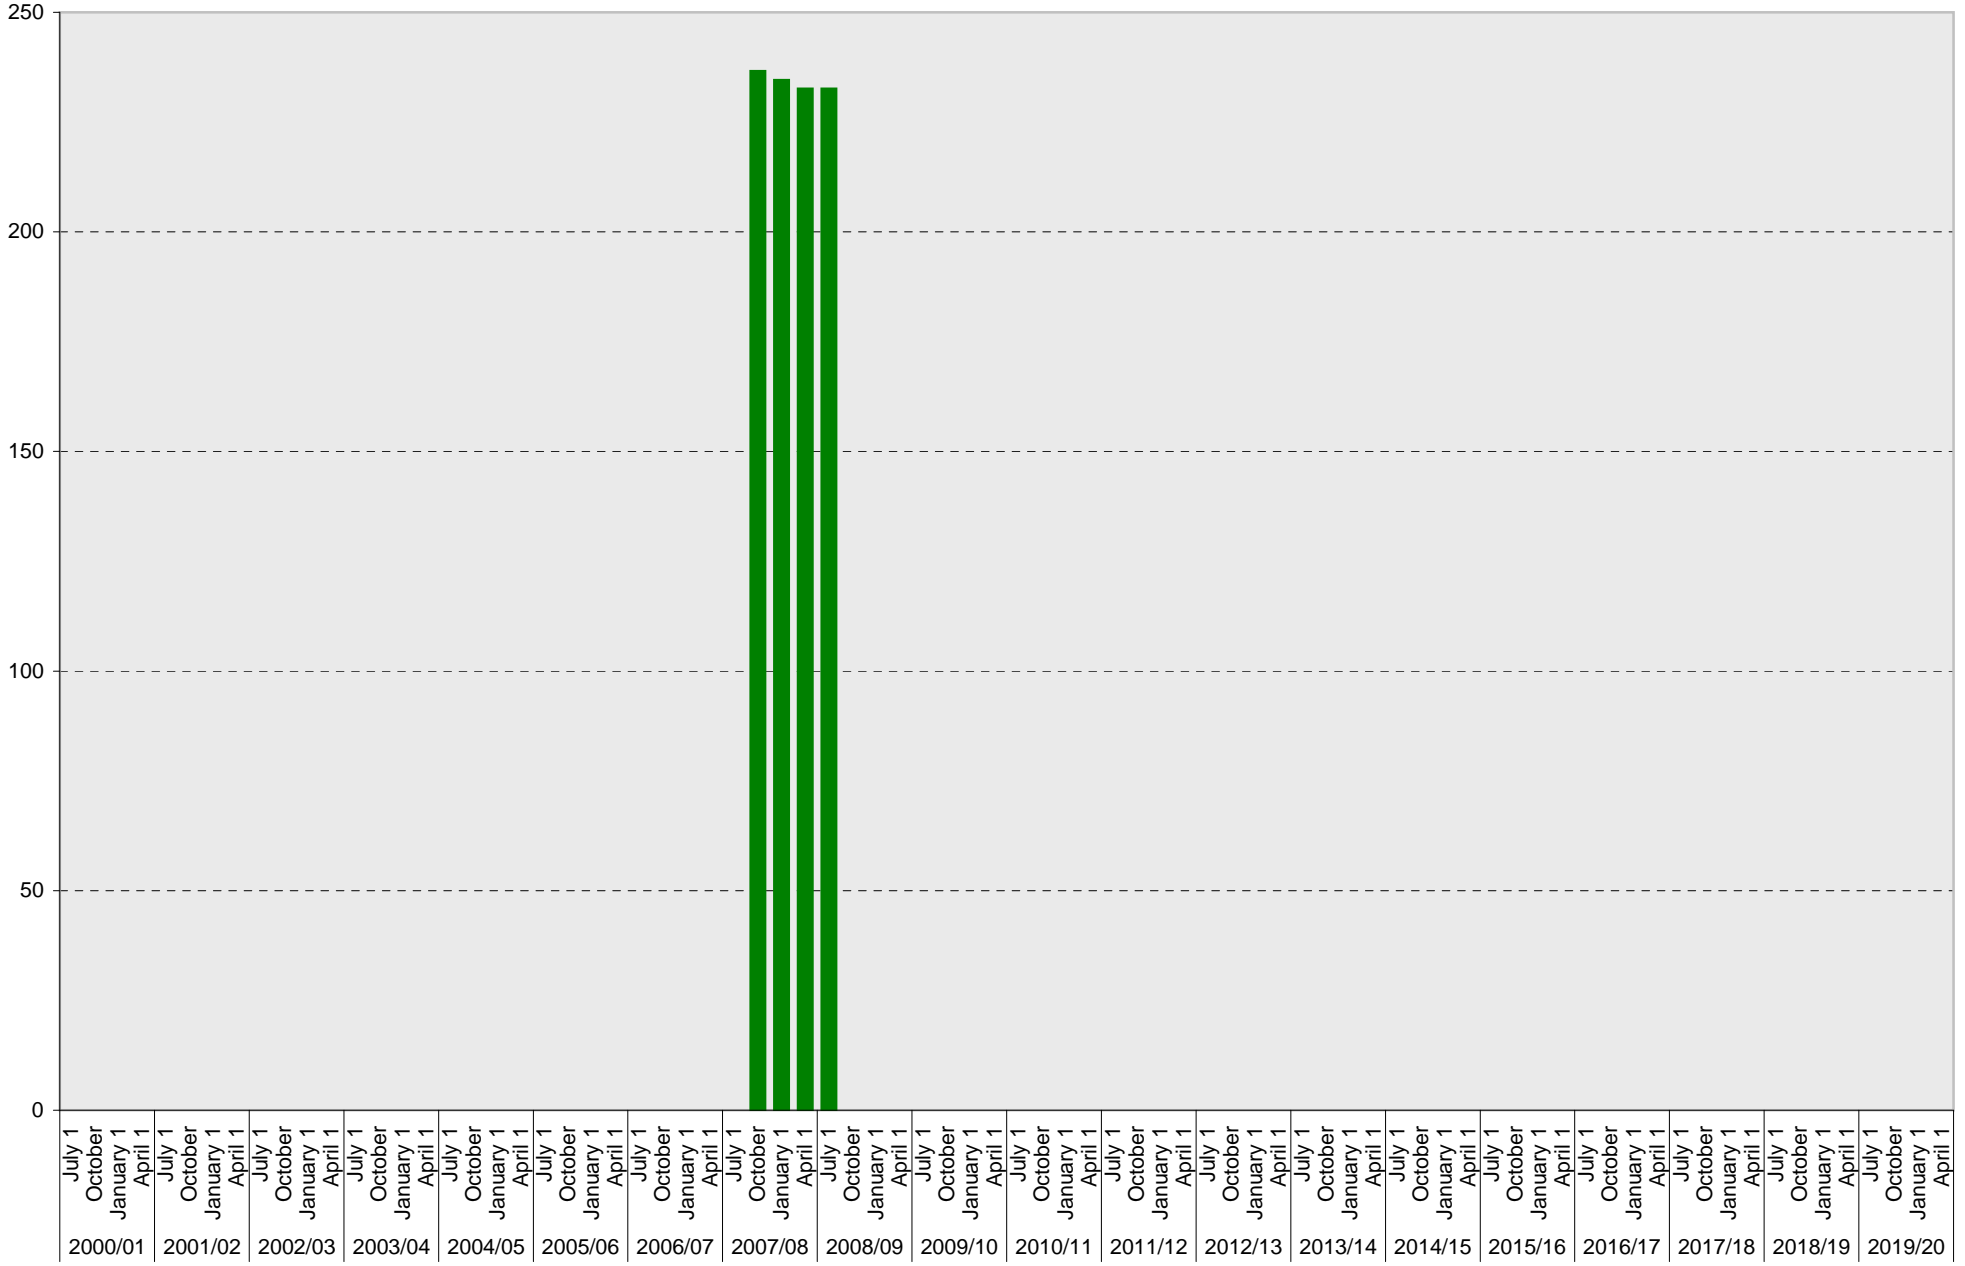

University of California, San Diego Parking Space Inventory
Lot P341: B Parking Spaces

■ B

University of California, San Diego Parking Space Inventory

Lot P341: S Parking Spaces

■ S

University of California, San Diego Parking Space Inventory
Lot P341: Allocated: Electric Vehicle Parking Spaces

■ Allocated

University of California, San Diego Parking Space Inventory

Lot P341: Allocated: Total Parking Spaces

■ Allocated: Total

University of California, San Diego Parking Space Inventory

Lot P341: UC Vehicle Parking Spaces