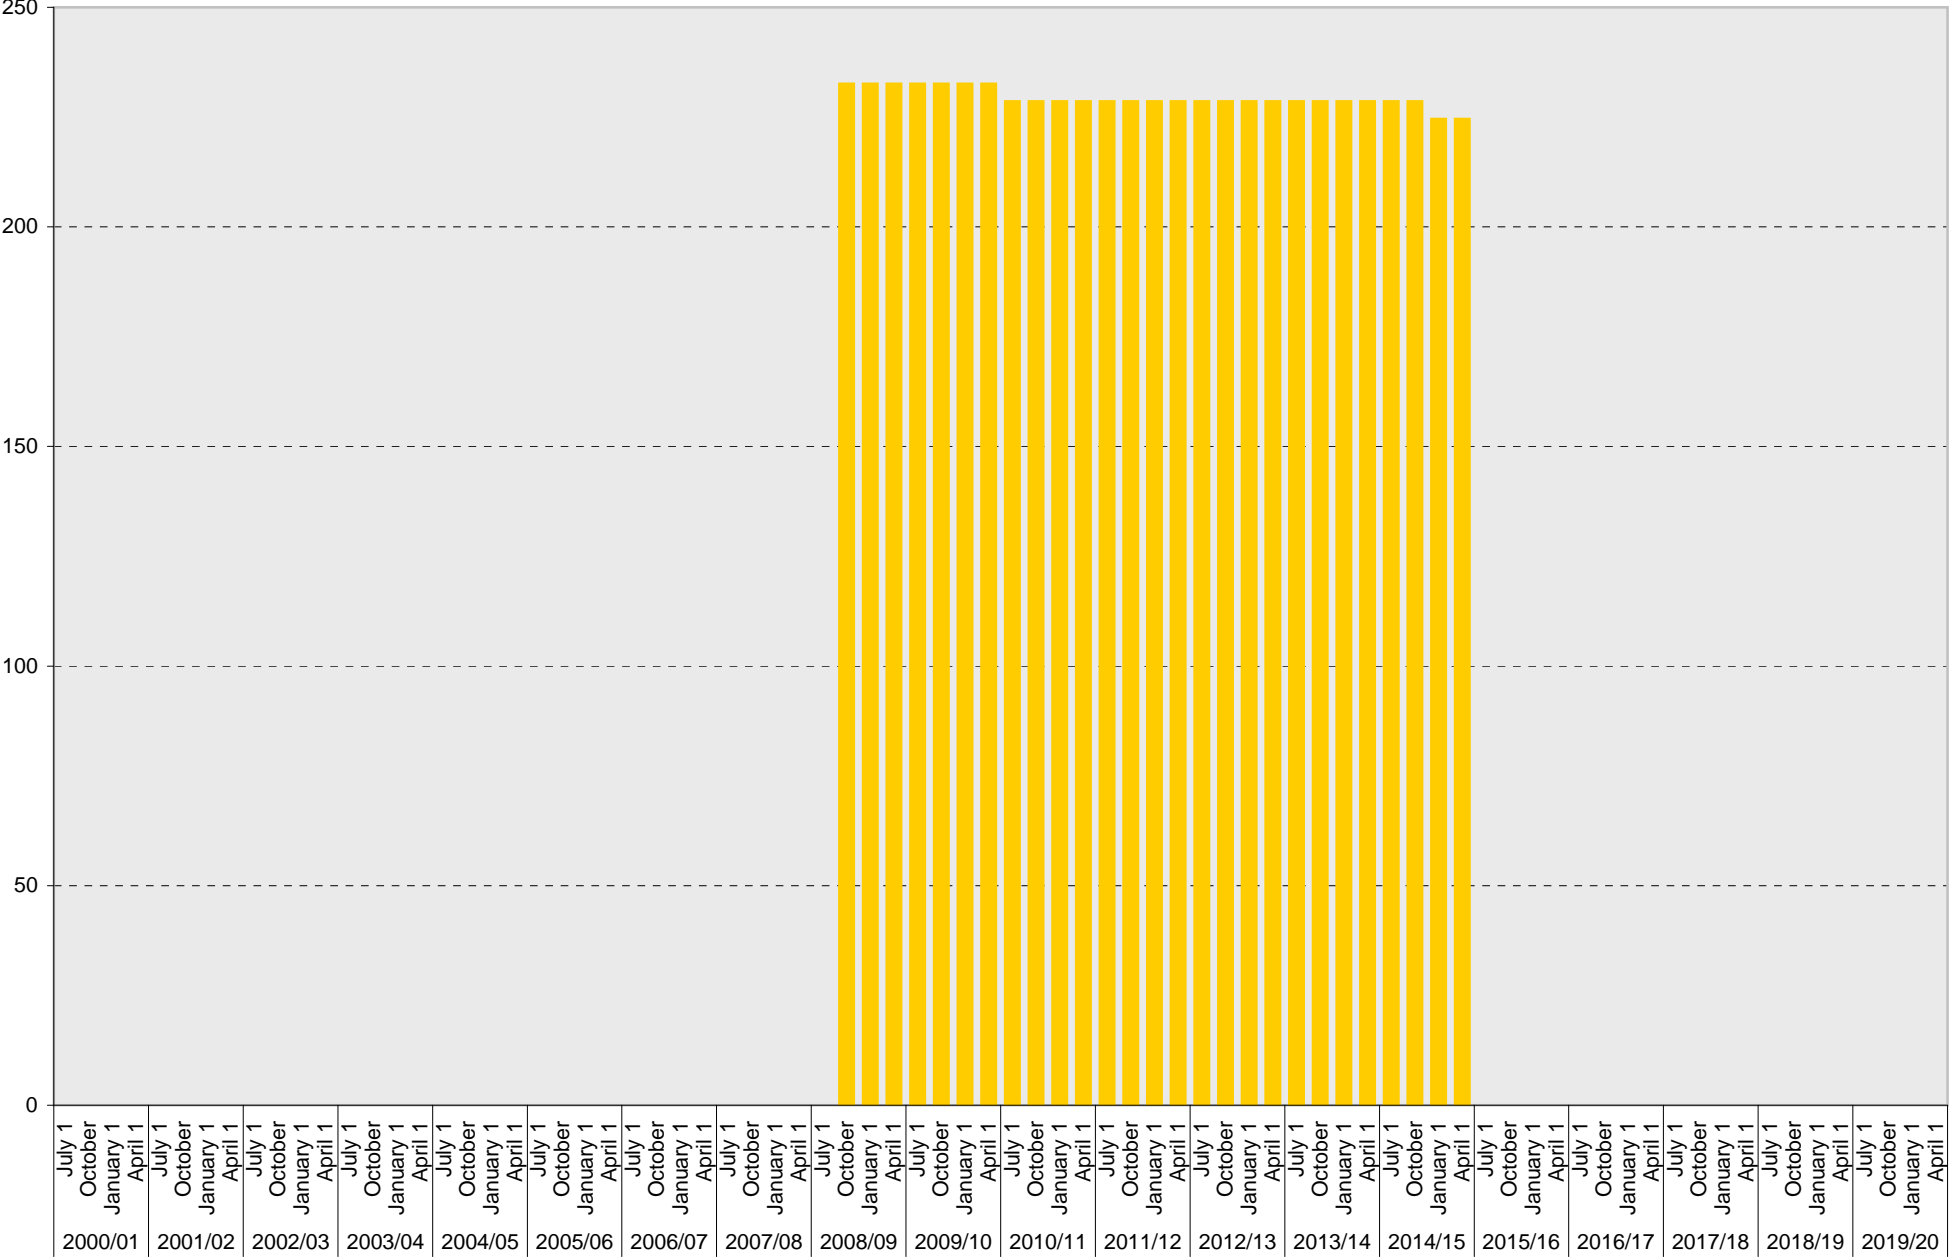

University of California, San Diego Parking Space Inventory
Lot P341: B Parking Spaces

■ B

University of California, San Diego Parking Space Inventory

Lot P341: S Parking Spaces

■ S

University of California, San Diego Parking Space Inventory
Lot P341: Allocated: Electric Vehicle Parking Spaces

■ Allocated

University of California, San Diego Parking Space Inventory

Lot P341: Allocated: Total Parking Spaces

■ Allocated: Total

University of California, San Diego Parking Space Inventory

Lot P341: UC Vehicle Parking Spaces

University of California, San Diego Parking Space Inventory
Lot P341

Date		Parking Spaces										Motorcycle Parking Sections	
		A	B	S	Visitor	Reserved	Allocated	Accessible	UC Vehicle	Service Yard	Loading		Total
2000/01	July 1												
	October 1												
	January 1												
	April 1												
2001/02	July 1												
	October 1												
	January 1												
	April 1												
2002/03	July 1												
	October 1												
	January 1												
	April 1												
2003/04	July 1												
	October 1												
	January 1												
	April 1												
2004/05	July 1												
	October 1												
	January 1												
	April 1												
2005/06	July 1												
	October 1												
	January 1												
	April 1												
2006/07	July 1												
	October 1												
	January 1												
	April 1												
2007/08	July 1												
	October 1		236									236	
	January 1		234						2			236	
	April 1		232						2			234	1
2008/09	July 1		232						2			234	1
	October 1			232					2			234	1
	January 1			232					2			234	1
	April 1			232					2			234	1
2009/10	July 1			232					2			234	1
	October 1			232					2			234	1
	January 1			232					2			234	1
	April 1			232					2			234	1