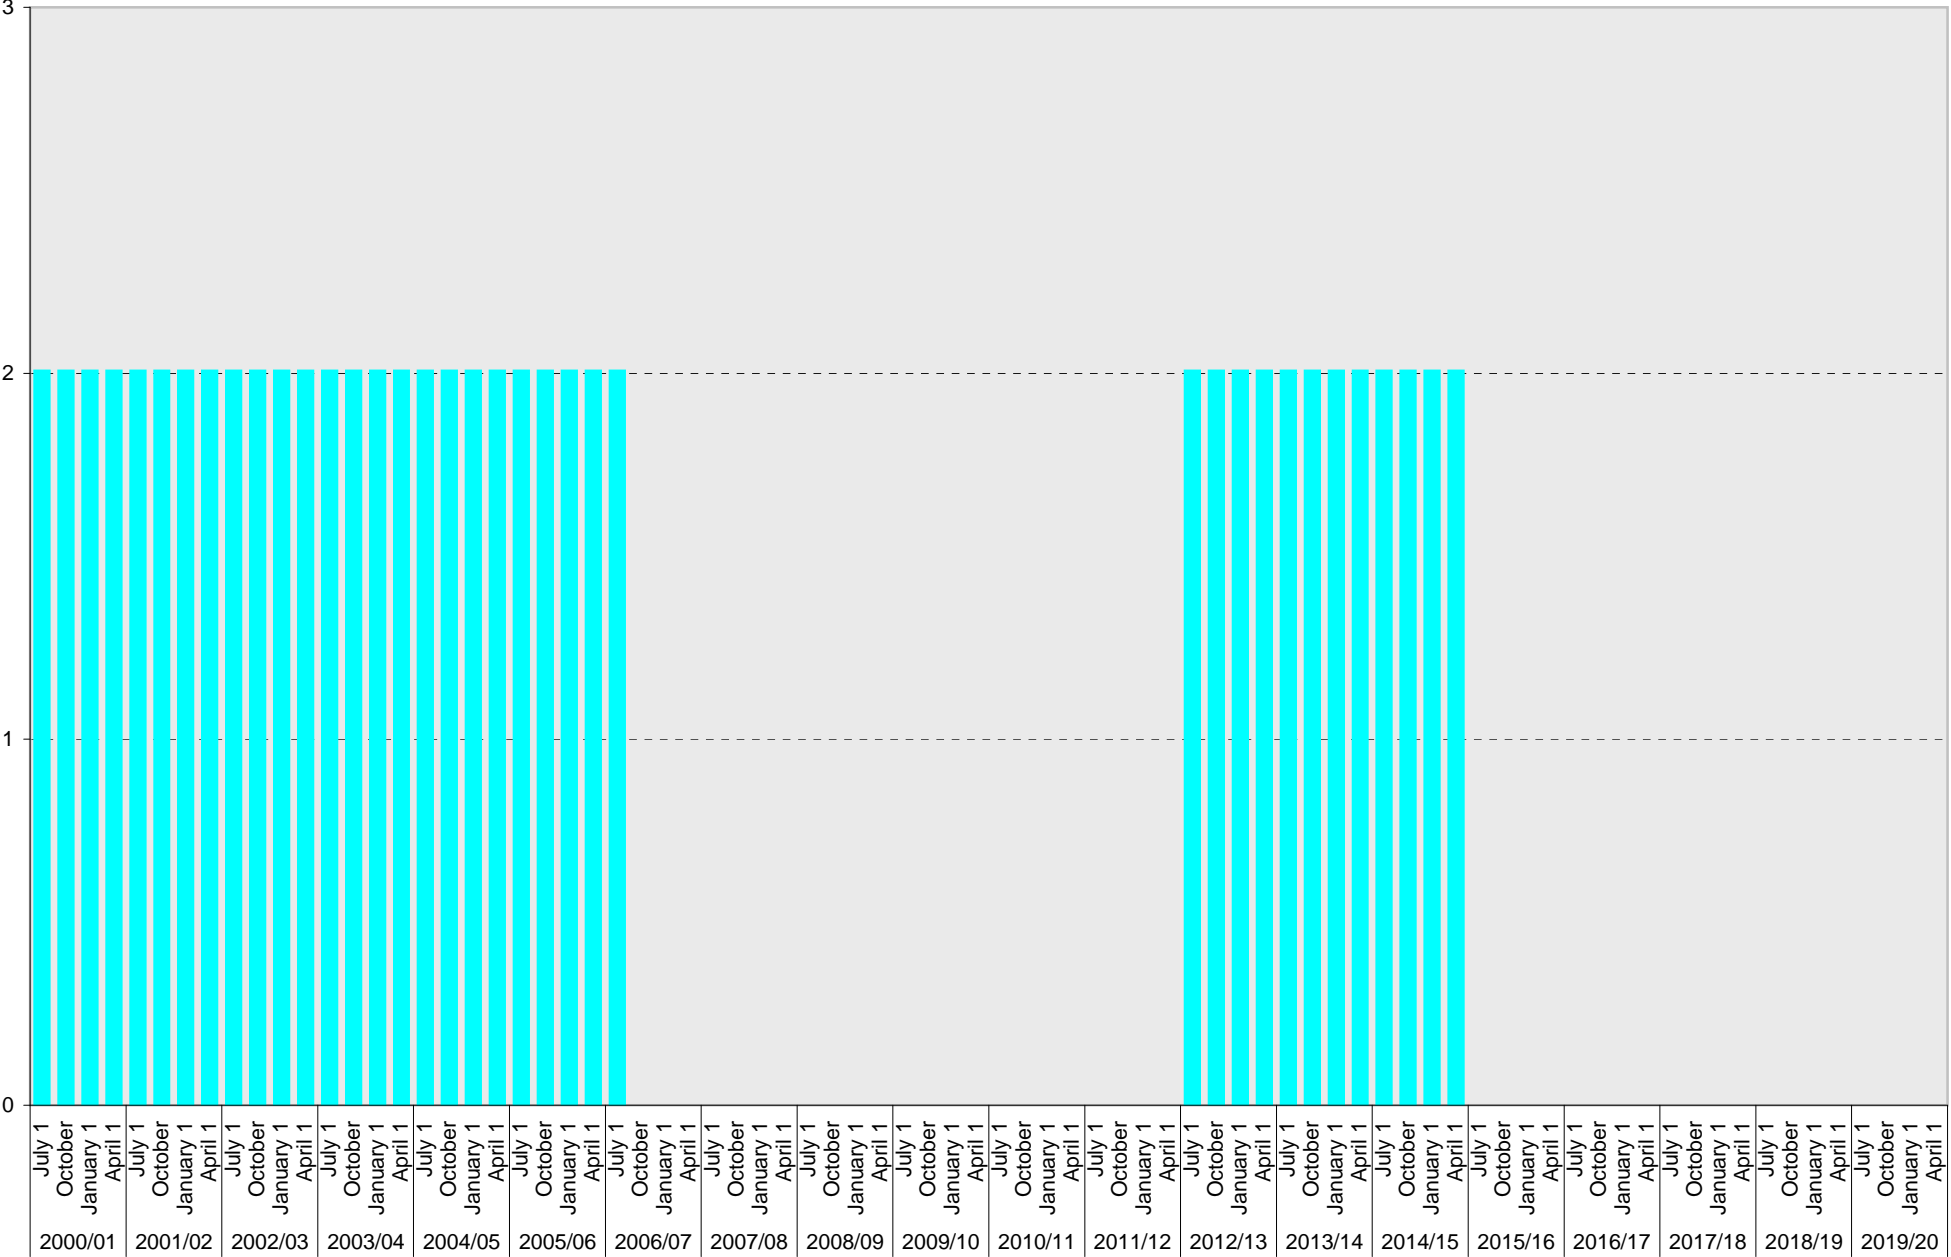

University of California, San Diego Parking Space Inventory

Lot P310: Accessible Parking Spaces

■ Accessible

University of California, San Diego Parking Space Inventory

Lot P310: Loading Parking Spaces

■ Loading

University of California, San Diego Parking Space Inventory
Lot P310: Total Parking Spaces

■ Total

University of California, San Diego Parking Space Inventory

Lot P310: Motorcycle Parking Sections

Motorcycle

Date		Visitor Parking Spaces			
		Meter	Pay and Display	Pay by Space	Pay upon Exit
2010/11	July 1				
	October 1				
	January 1				
	April 1				
2011/12	July 1				
	October 1				
	January 1				
	April 1				
2012/13	July 1				
	October 1				
	January 1				
	April 1				
2013/14	July 1				
	October 1				
	January 1				
	April 1				
2014/15	July 1				
	October 1				
	January 1				
	April 1				
2015/16	July 1				
	October 1				
	January 1				
	April 1				
2016/17	July 1				
	October 1				
	January 1				
	April 1				
2017/18	July 1				
	October 1				
	January 1				
	April 1				
2018/19	July 1				
	October 1				
	January 1				
	April 1				
2019/20	July 1				
	October 1				
	January 1				
	April 1				