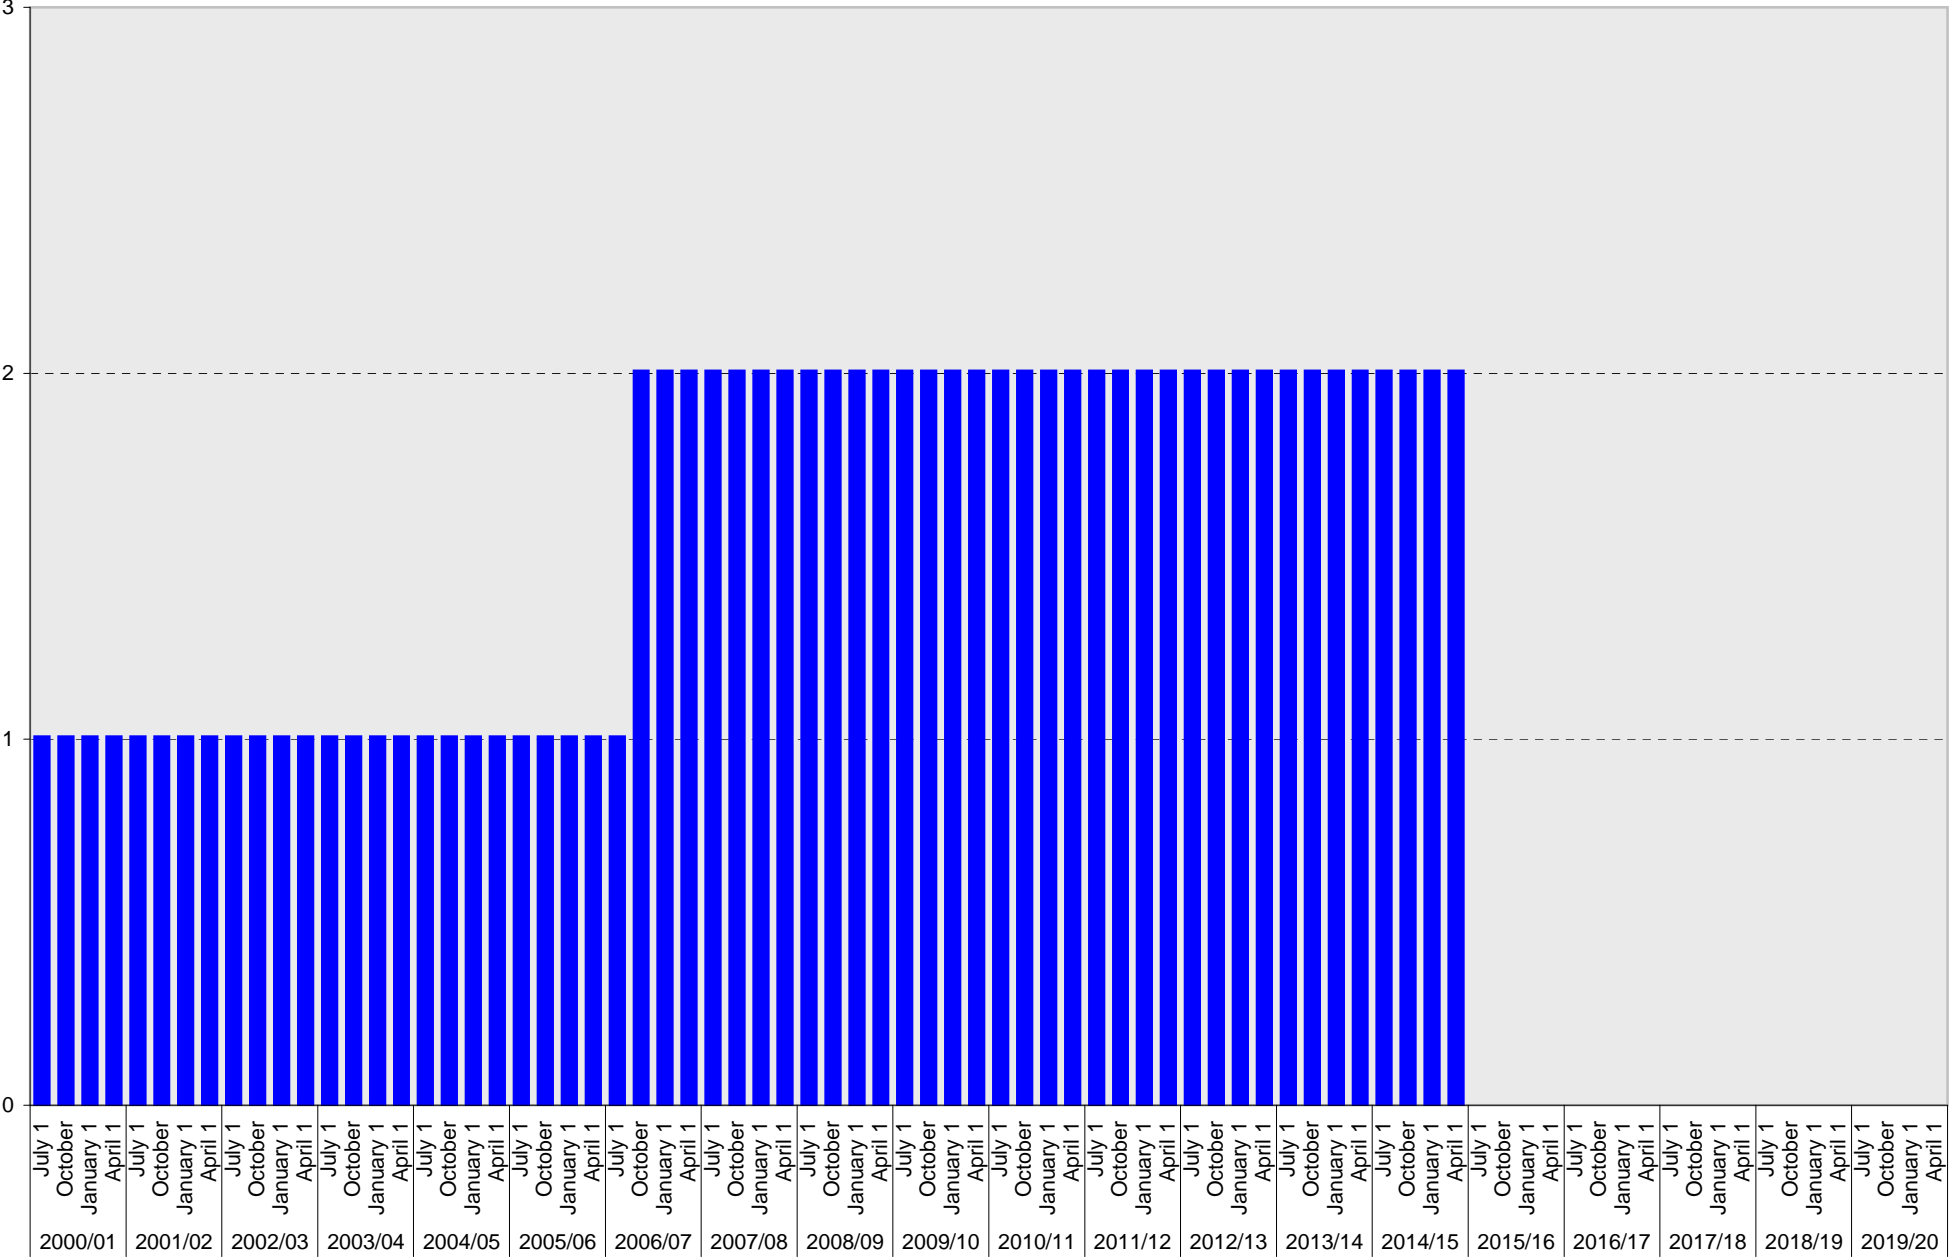

University of California, San Diego Parking Space Inventory

Lot P310: Accessible Parking Spaces

■ Accessible

University of California, San Diego Parking Space Inventory

Lot P310: Loading Parking Spaces

■ Loading

University of California, San Diego Parking Space Inventory
Lot P310: Total Parking Spaces

■ Total

University of California, San Diego Parking Space Inventory

Lot P310: Motorcycle Parking Sections

Motorcycle

Date		Visitor Parking Spaces			
		Meter	Pay and Display	Pay by Space	Pay upon Exit
2010/11	July 1				
	October 1				
	January 1				
	April 1				
2011/12	July 1				
	October 1				
	January 1				
	April 1				
2012/13	July 1				
	October 1				
	January 1				
	April 1				
2013/14	July 1				
	October 1				
	January 1				
	April 1				
2014/15	July 1				
	October 1				
	January 1				
	April 1				
2015/16	July 1				
	October 1				
	January 1				
	April 1				
2016/17	July 1				
	October 1				
	January 1				
	April 1				
2017/18	July 1				
	October 1				
	January 1				
	April 1				
2018/19	July 1				
	October 1				
	January 1				
	April 1				
2019/20	July 1				
	October 1				
	January 1				
	April 1				