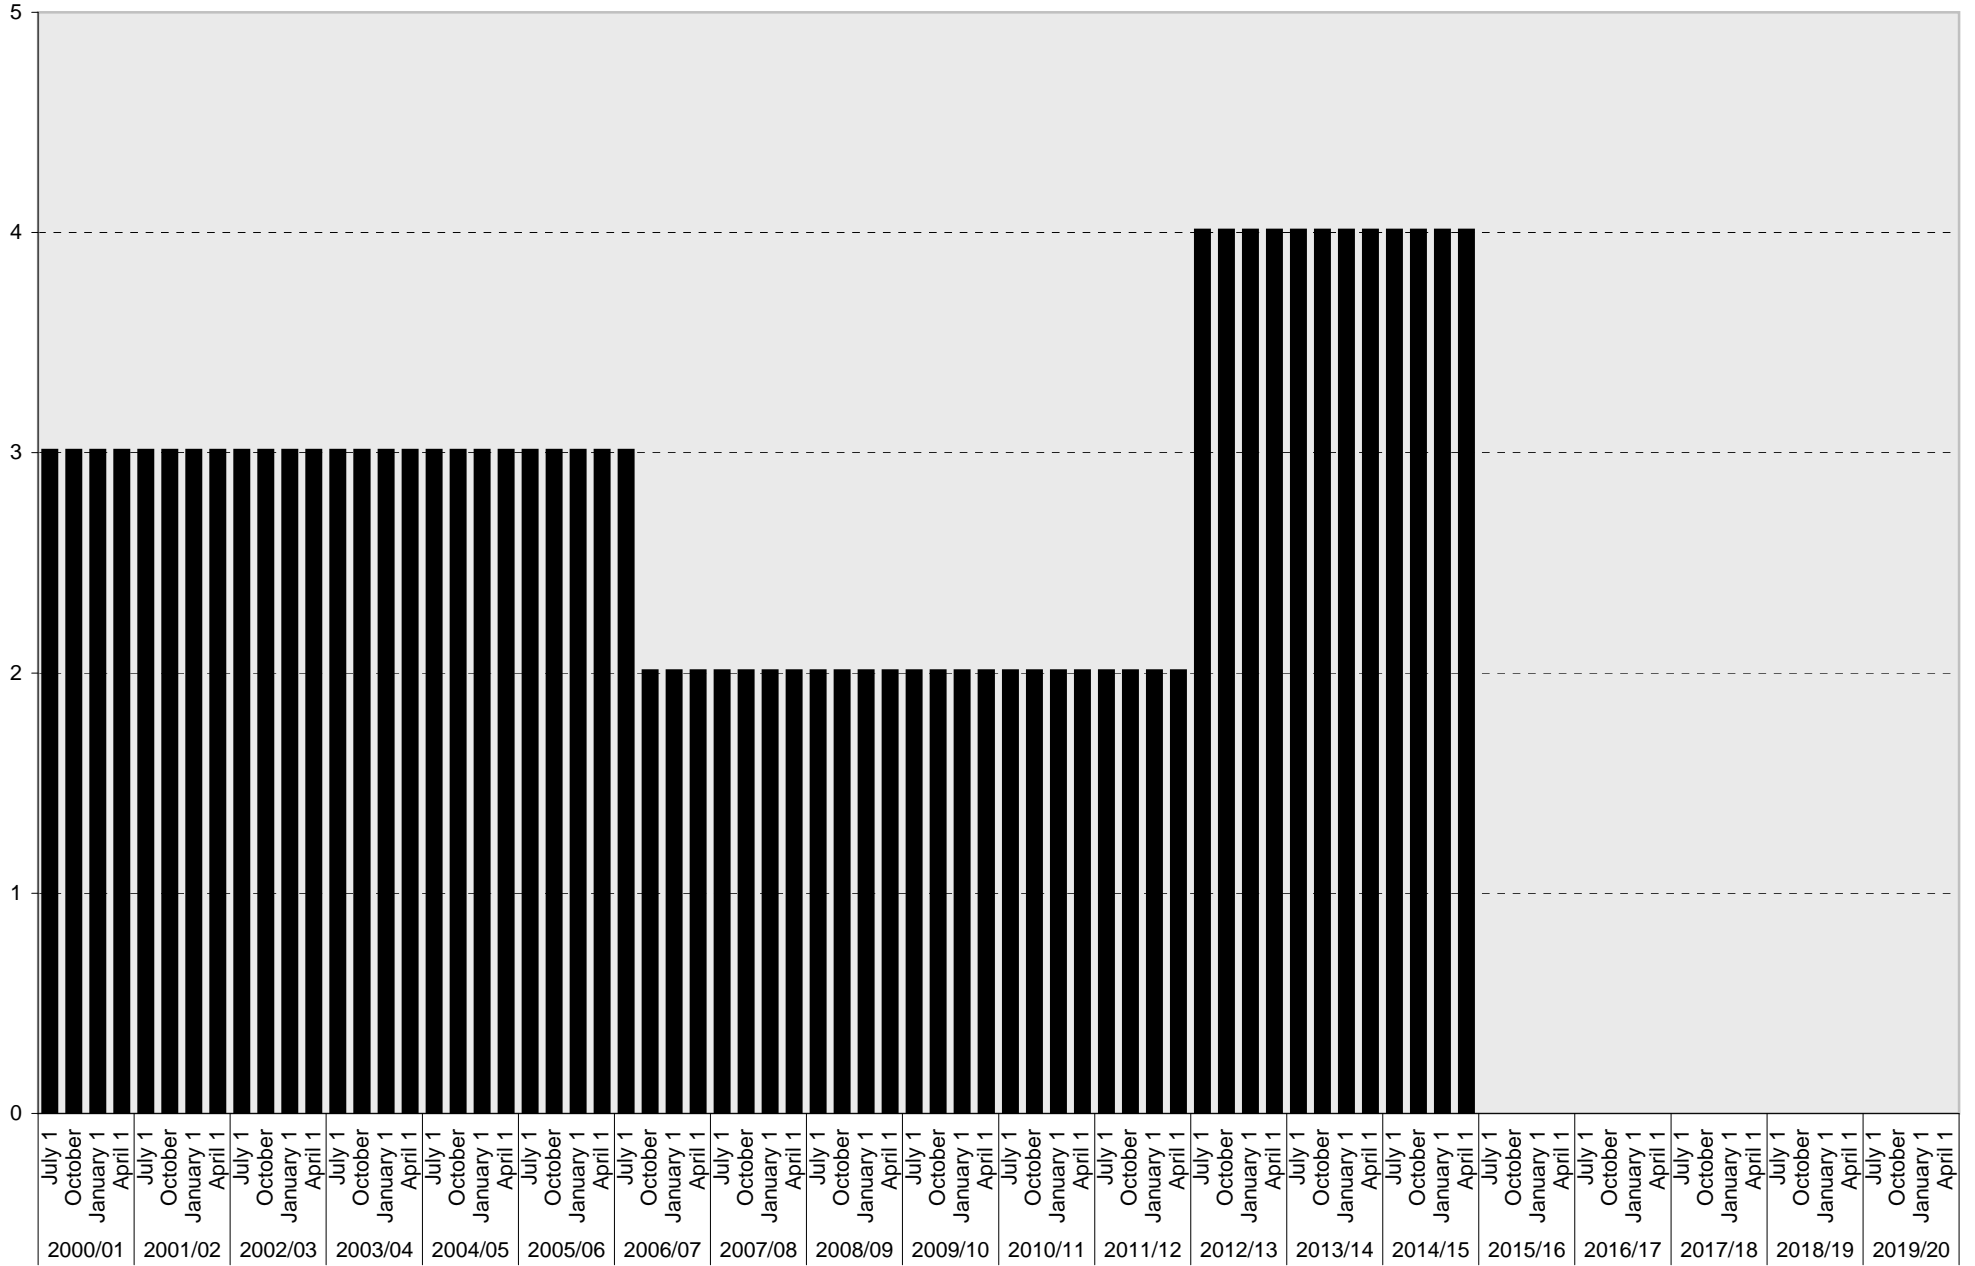

University of California, San Diego Parking Space Inventory

Lot P310: Accessible Parking Spaces

■ Accessible

University of California, San Diego Parking Space Inventory

Lot P310: Loading Parking Spaces

■ Loading

University of California, San Diego Parking Space Inventory
Lot P310: Total Parking Spaces

■ Total

University of California, San Diego Parking Space Inventory

Lot P310: Motorcycle Parking Sections

Motorcycle