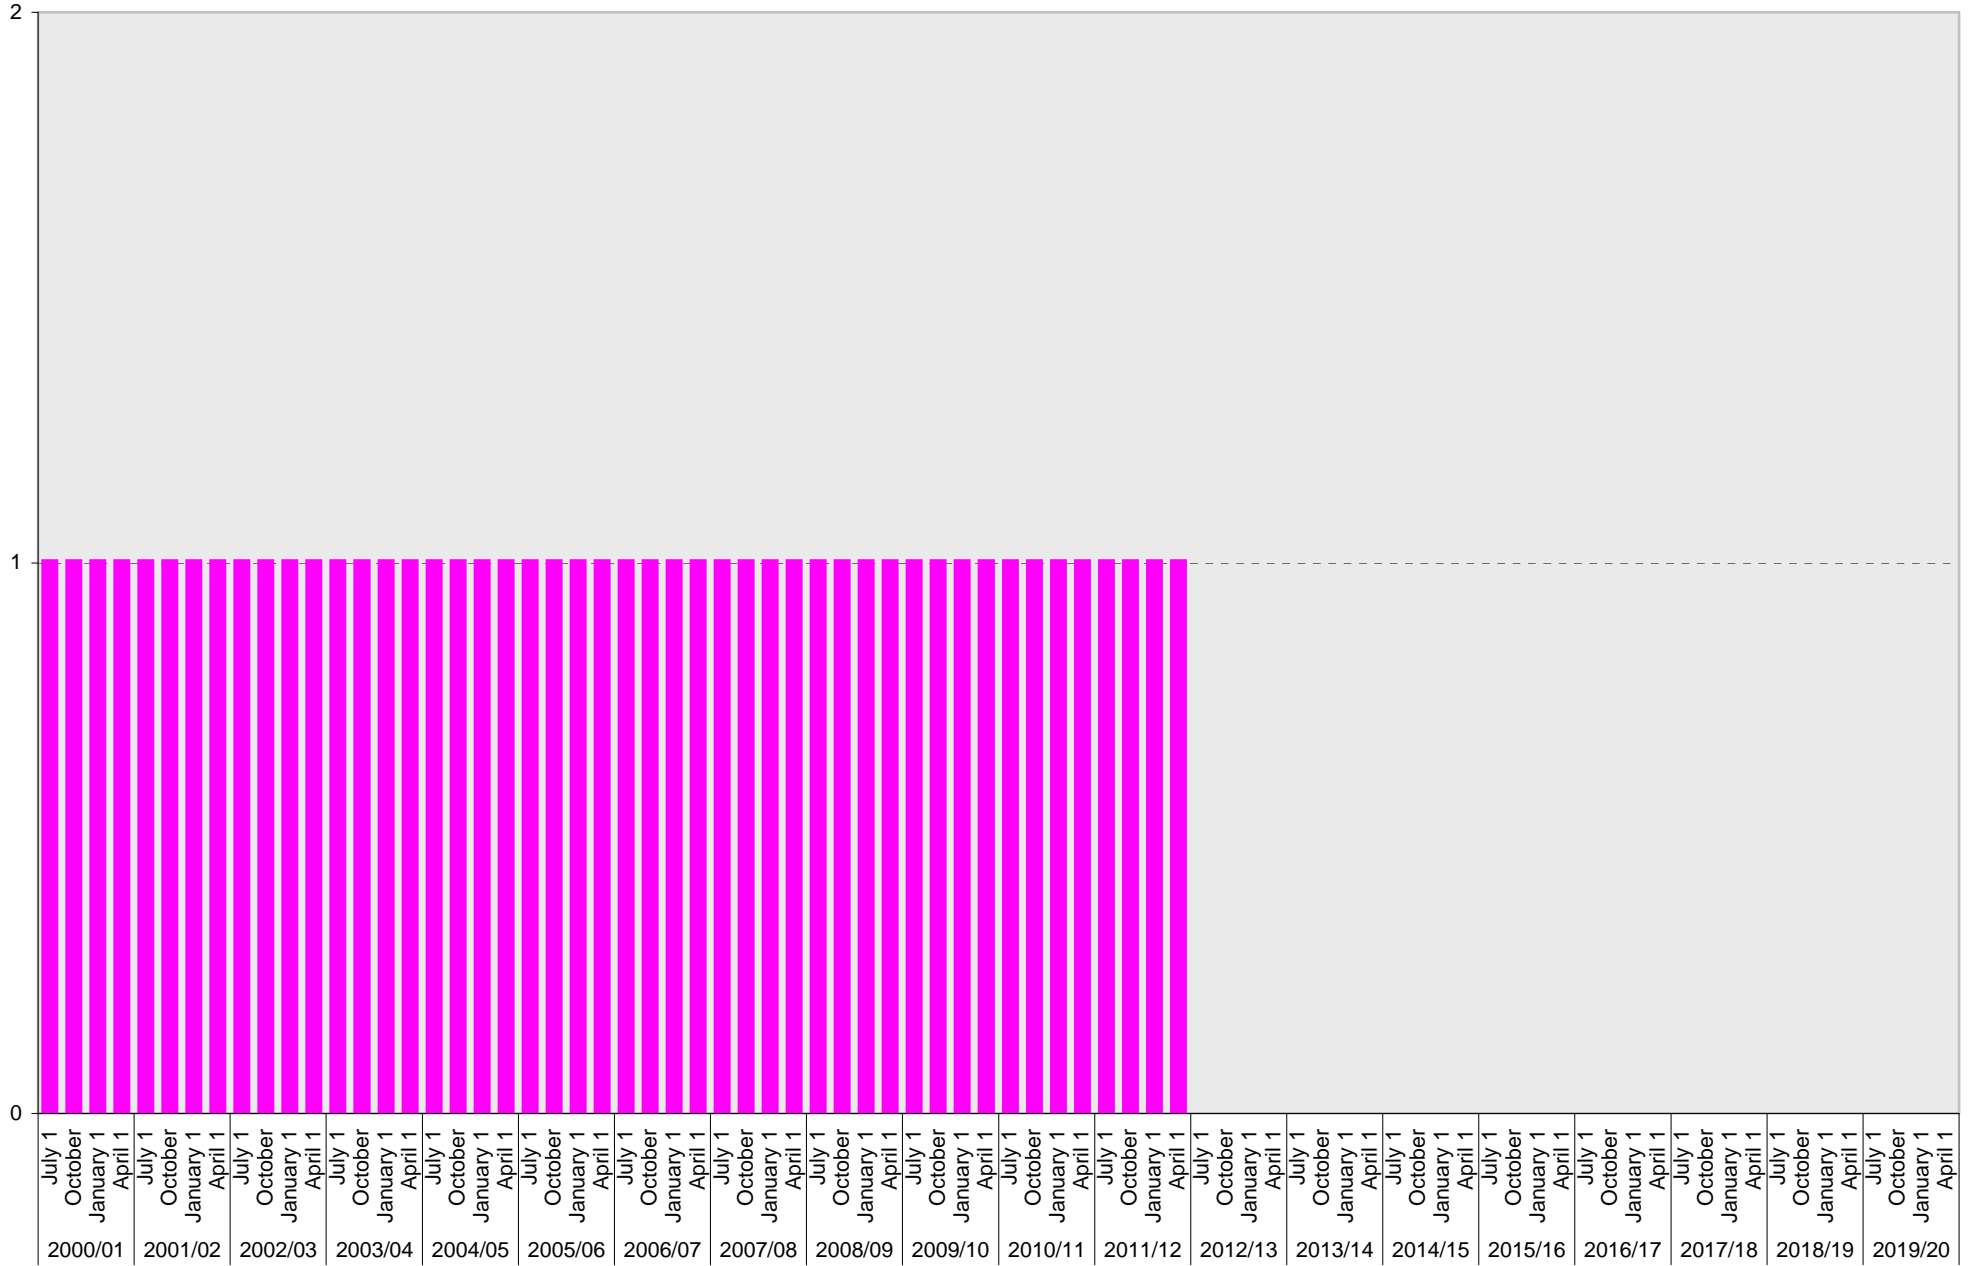

University of California, San Diego Parking Space Inventory

Lot P310: Accessible Parking Spaces

■ Accessible

University of California, San Diego Parking Space Inventory

Lot P310: Loading Parking Spaces

■ Loading

University of California, San Diego Parking Space Inventory
Lot P310: Total Parking Spaces

■ Total

University of California, San Diego Parking Space Inventory

Lot P310: Motorcycle Parking Sections

Motorcycle