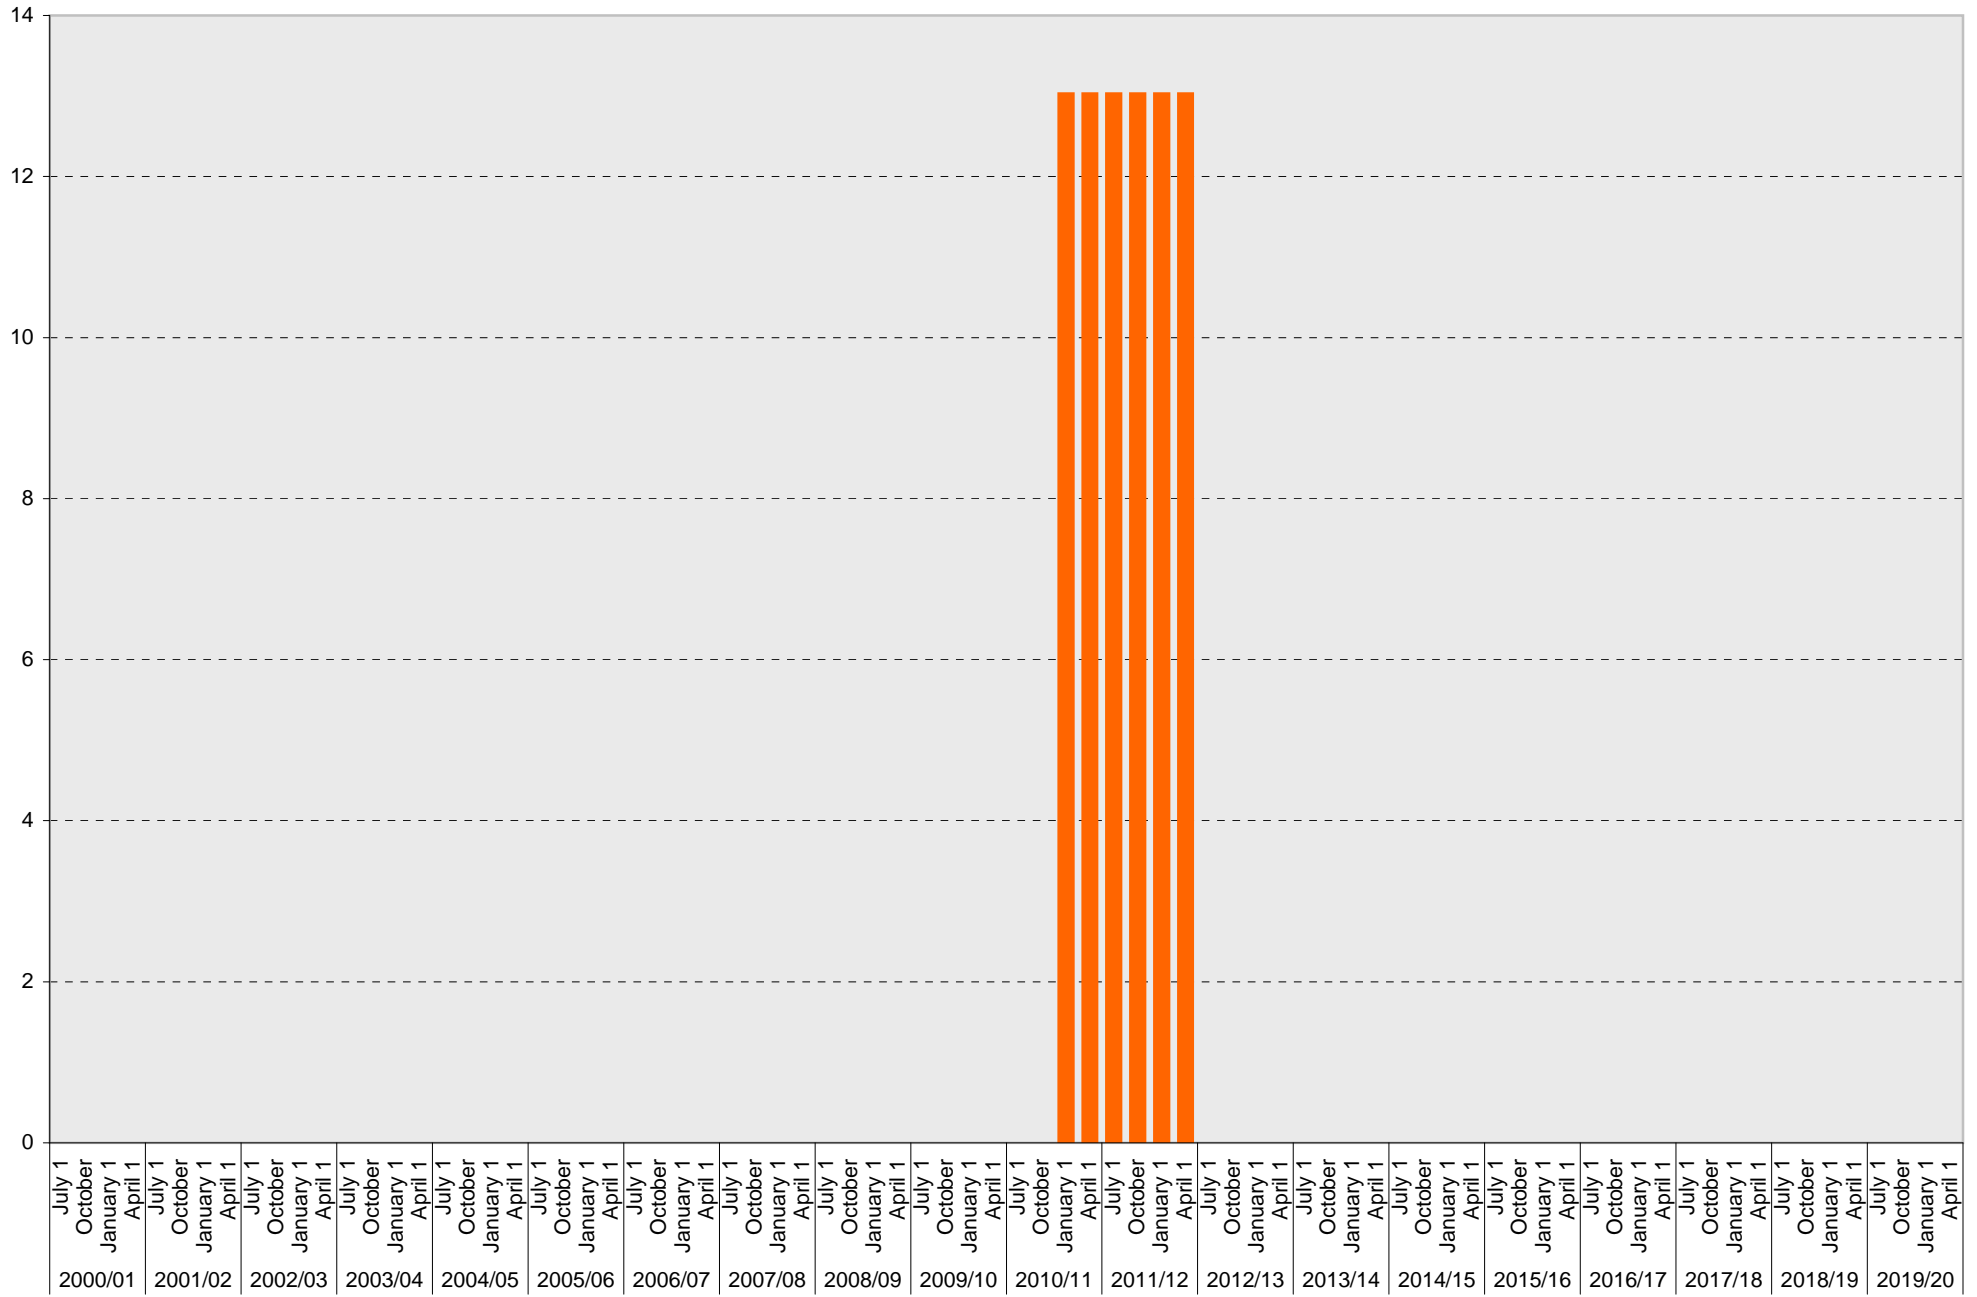

University of California, San Diego Parking Space Inventory

Lot P309: Visitor: Pay and Display Parking Spaces

■ Visitor: Pay and Display

University of California, San Diego Parking Space Inventory

Lot P309: Visitor: Pay by Space Parking Spaces