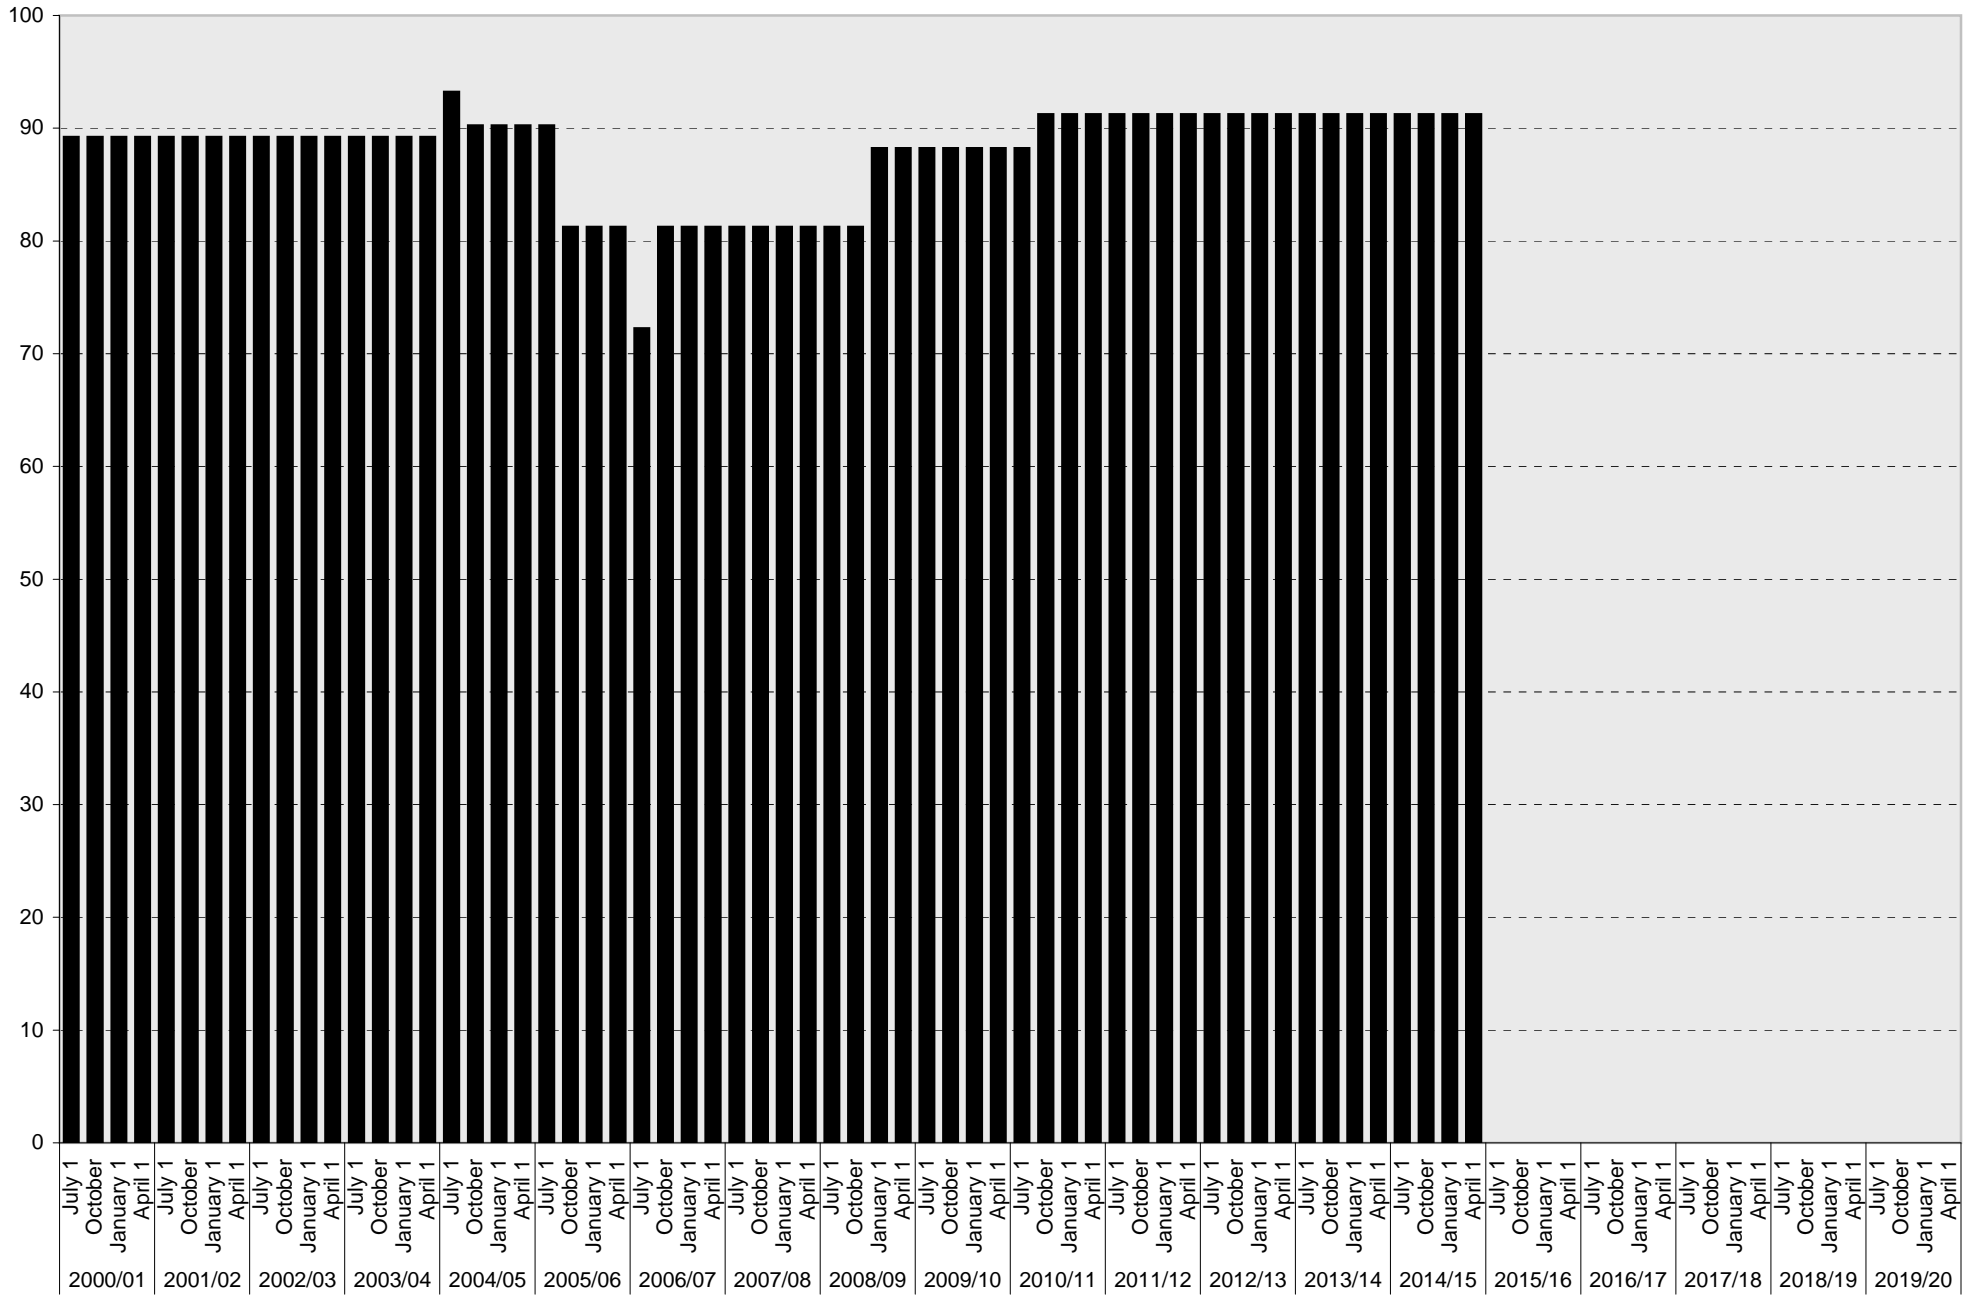

University of California, San Diego Parking Space Inventory

Lot P309: Total Parking Spaces

■ Total