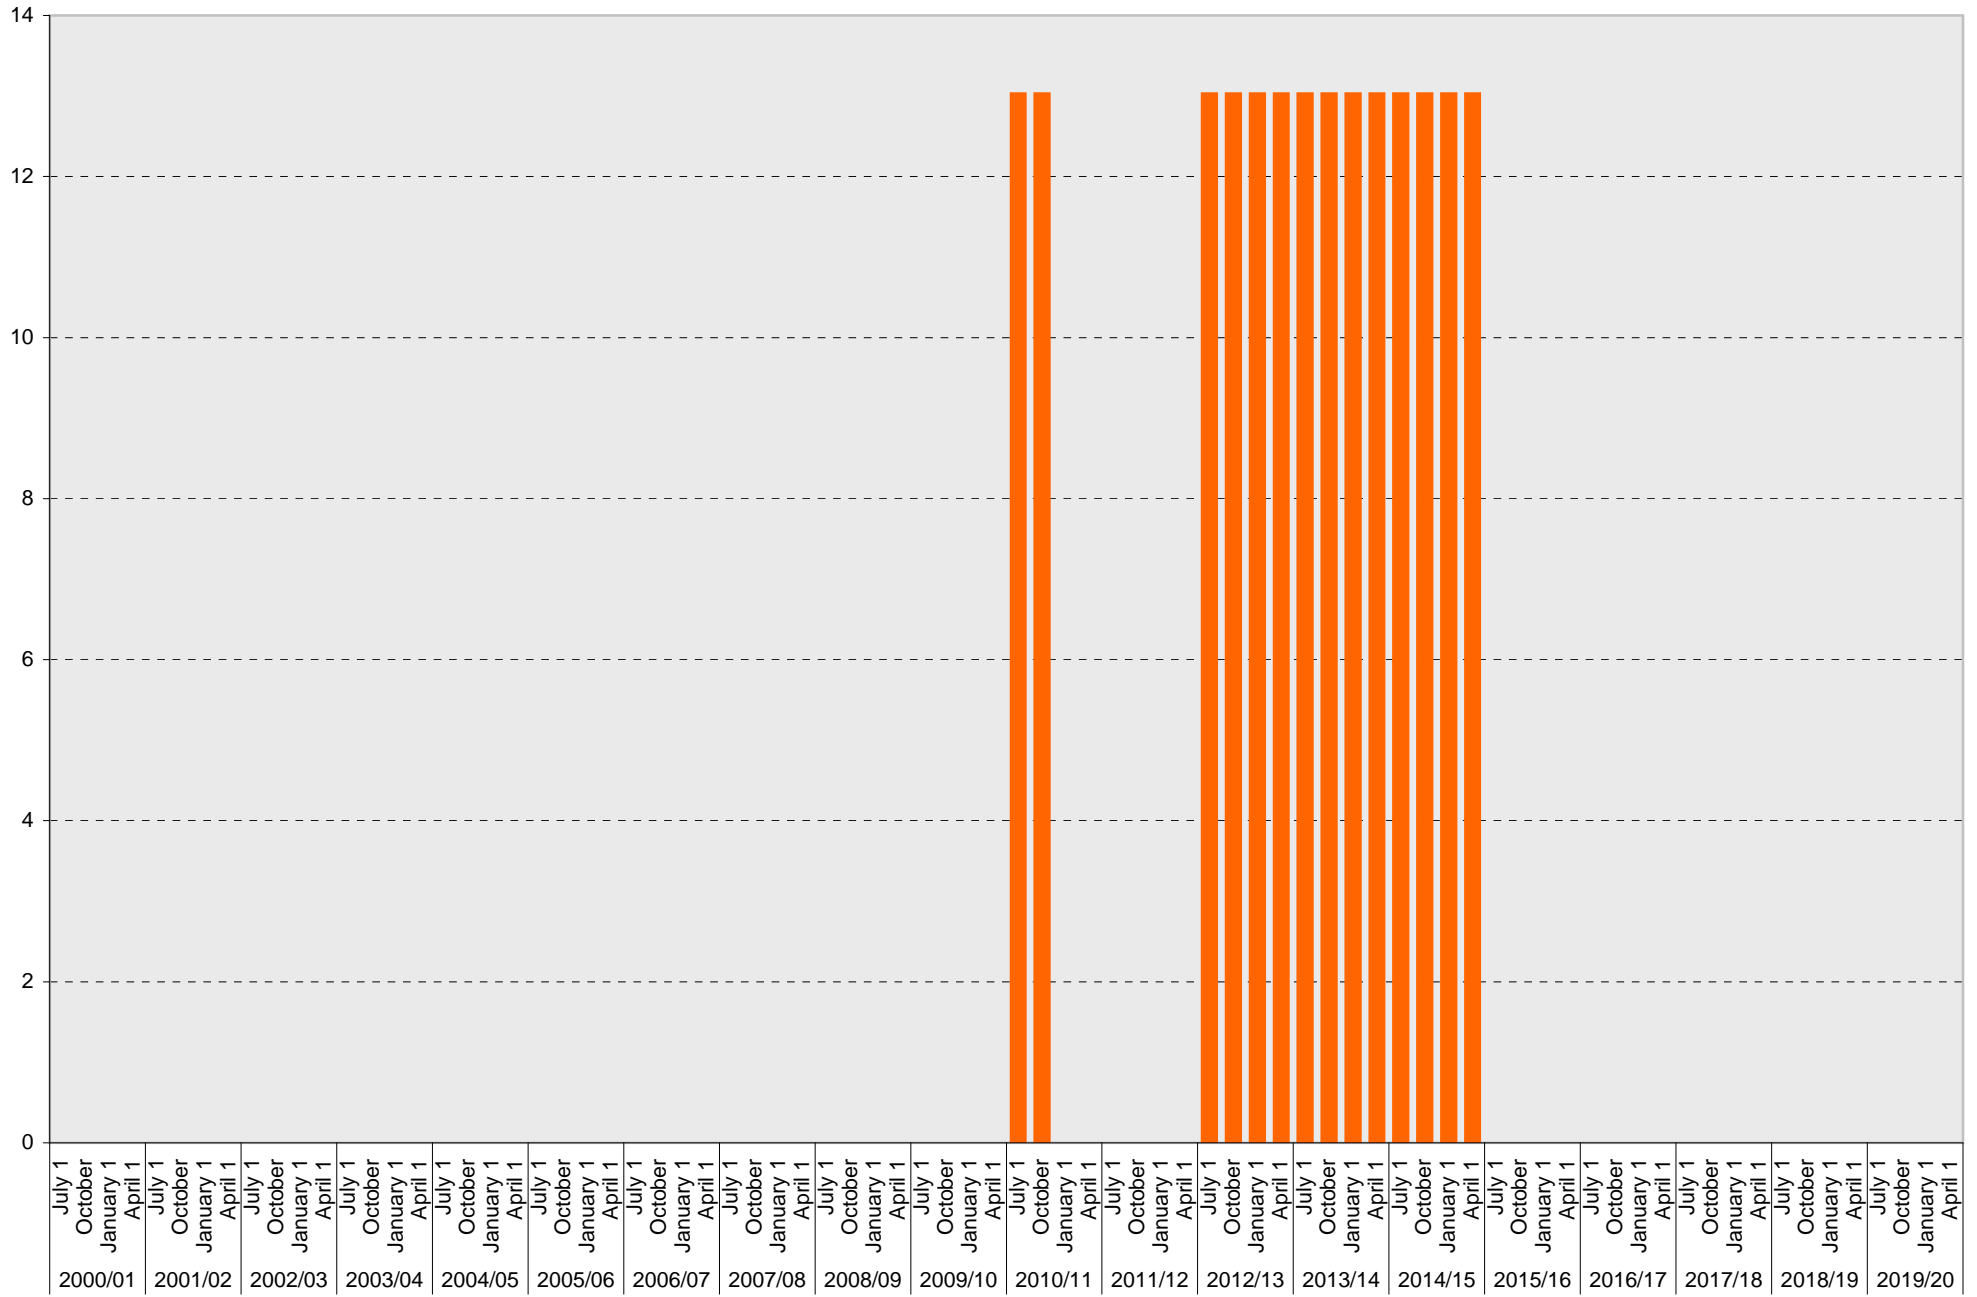

University of California, San Diego Parking Space Inventory

Lot P309: B Parking Spaces

■ B

University of California, San Diego Parking Space Inventory

Lot P309: Visitor: Meter Parking Spaces

Visitor: Meter

University of California, San Diego Parking Space Inventory

Lot P309: Visitor: Pay and Display Parking Spaces

■ Visitor: Pay and Display

University of California, San Diego Parking Space Inventory

Lot P309: Visitor: Pay by Space Parking Spaces