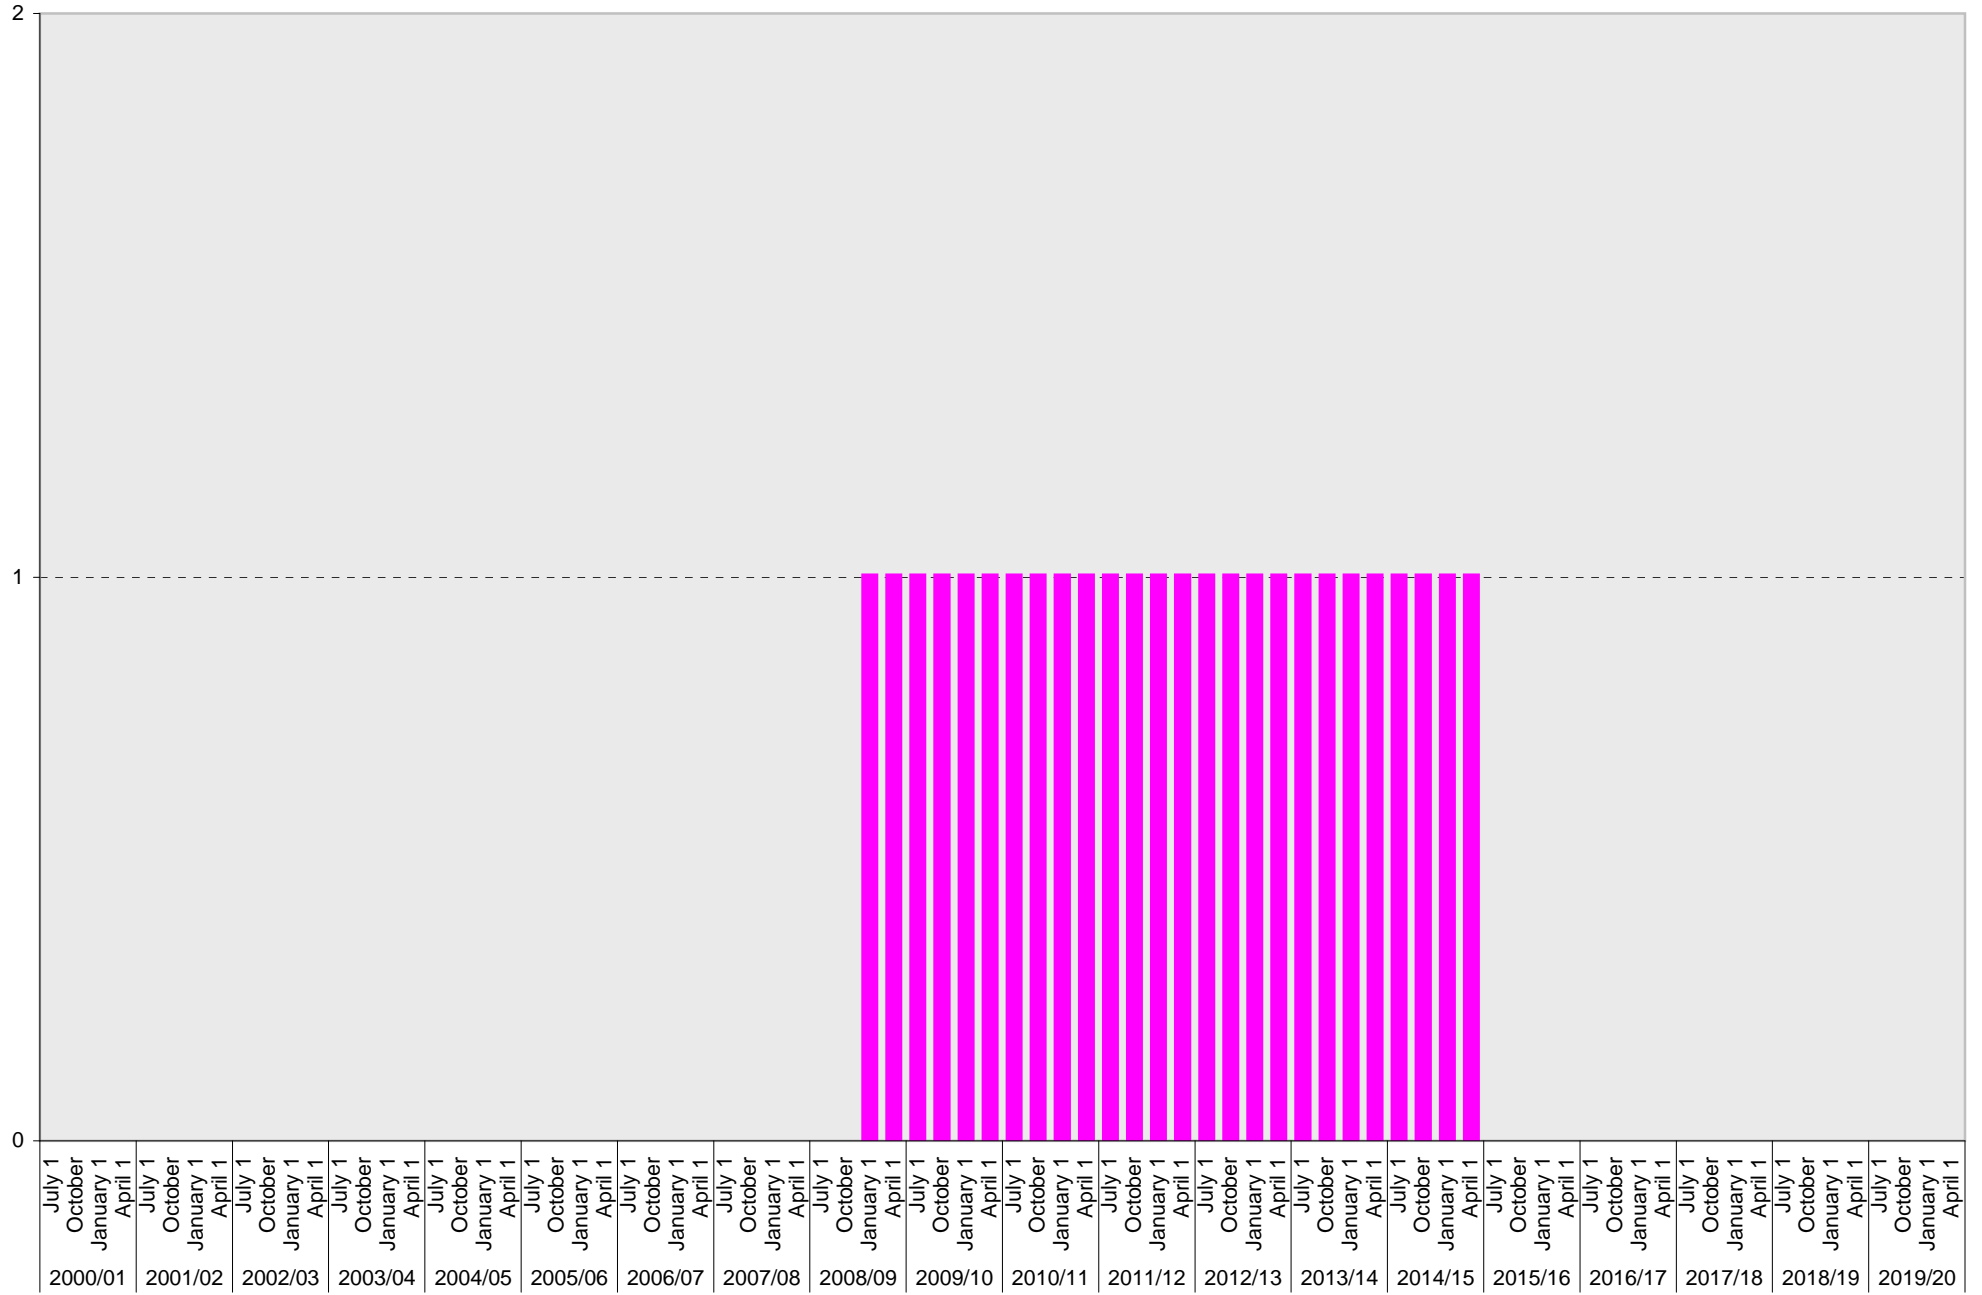

Motorcycle

University of California, San Diego Parking Space Inventory
Lot P309

Date		Parking Spaces										Motorcycle Parking Sections	
		A	B	S	Visitor	Reserved	Allocated	Accessible	UC Vehicle	Service Yard	Loading		Total
2000/01	July 1		71		10	6		2				89	
	October 1		72		13	2		2				89	
	January 1		72		13	2		2				89	
	April 1		72		13	2		2				89	
2001/02	July 1		72		13	2		2				89	
	October 1		72		13	2		2				89	
	January 1		72		13	2		2				89	
	April 1		72		13	2		2				89	
2002/03	July 1		72		13	2		2				89	
	October 1		72		13	2		2				89	
	January 1		72		13	2		2				89	
	April 1		72		13	2		2				89	
2003/04	July 1		72		13	2		2				89	
	October 1		72		13	2		2				89	
	January 1		72		13	2		2				89	
	April 1		72		13	2		2				89	
2004/05	July 1		76		13	2		2				93	
	October 1		68		13	2		7				90	
	January 1		68		13	2		7				90	
	April 1		68		13	2		7				90	
2005/06	July 1		68		13	2		7				90	
	October 1		59		13	2		7				81	
	January 1		59		13	2		7				81	
	April 1		59		13	2		7				81	
2006/07	July 1		50		13	2		7				72	
	October 1		59		13	2		7				81	
	January 1		59		13	2		7				81	
	April 1		59		13	2		7				81	
2007/08	July 1		59		13	2		7				81	
	October 1		59		13	2		7				81	
	January 1		59		13	2		7				81	
	April 1		59		13	2		7				81	
2008/09	July 1		59		13	2		7				81	
	October 1		58		13	3		7				81	
	January 1		65		13	3		7				88	1
	April 1		65		13	3		7				88	1
2009/10	July 1		65		13	3		7				88	1
	October 1		65		13	3		7				88	1
	January 1		65		13	3		7				88	1
	April 1		65		13	3		7				88	1