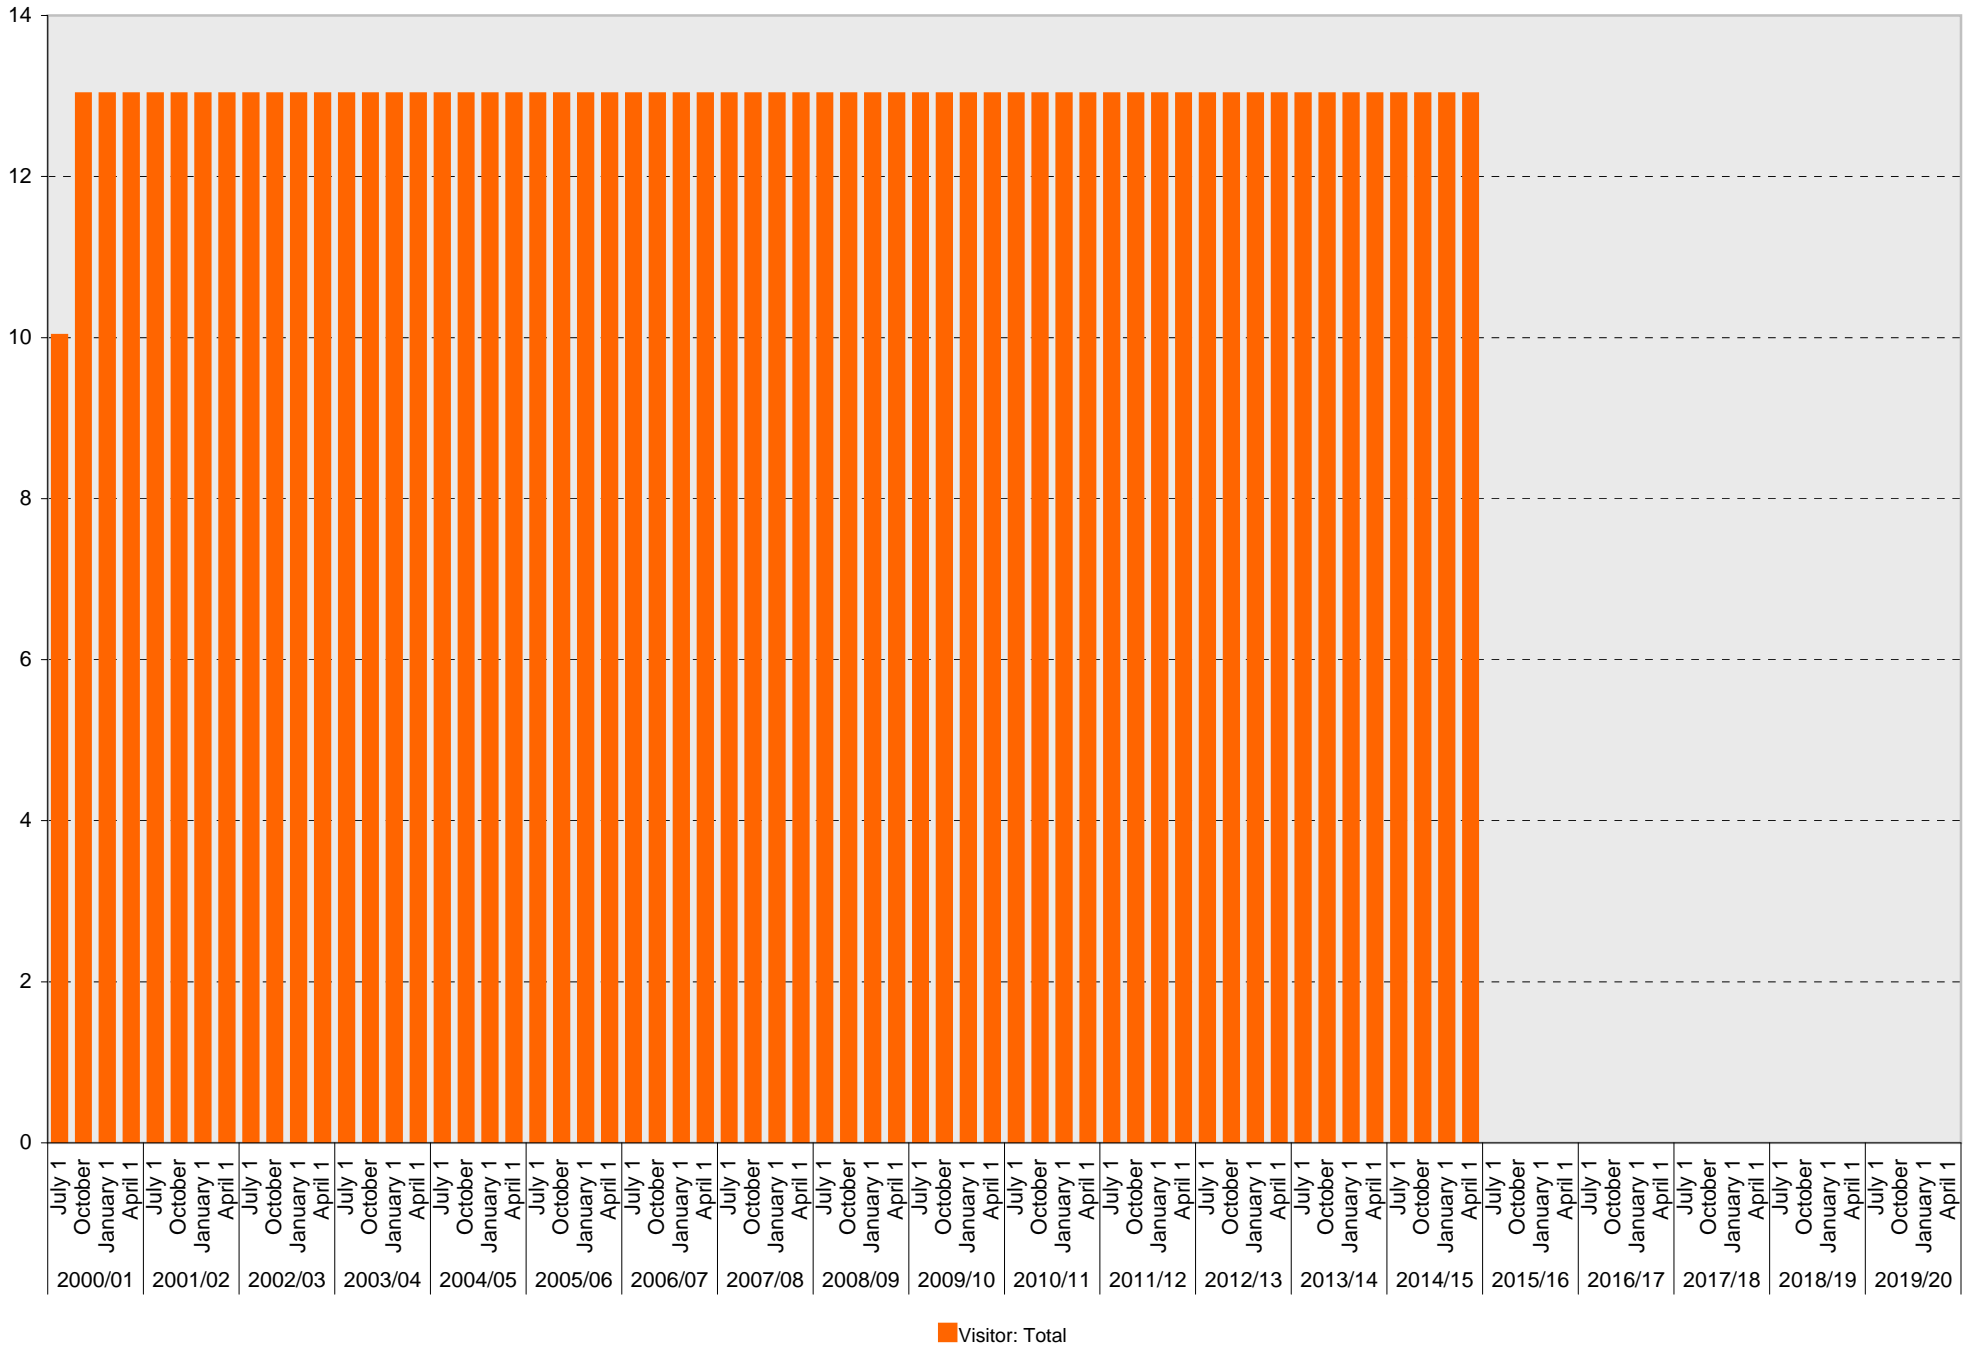

University of California, San Diego Parking Space Inventory

Lot P309: Visitor: Total Parking Spaces