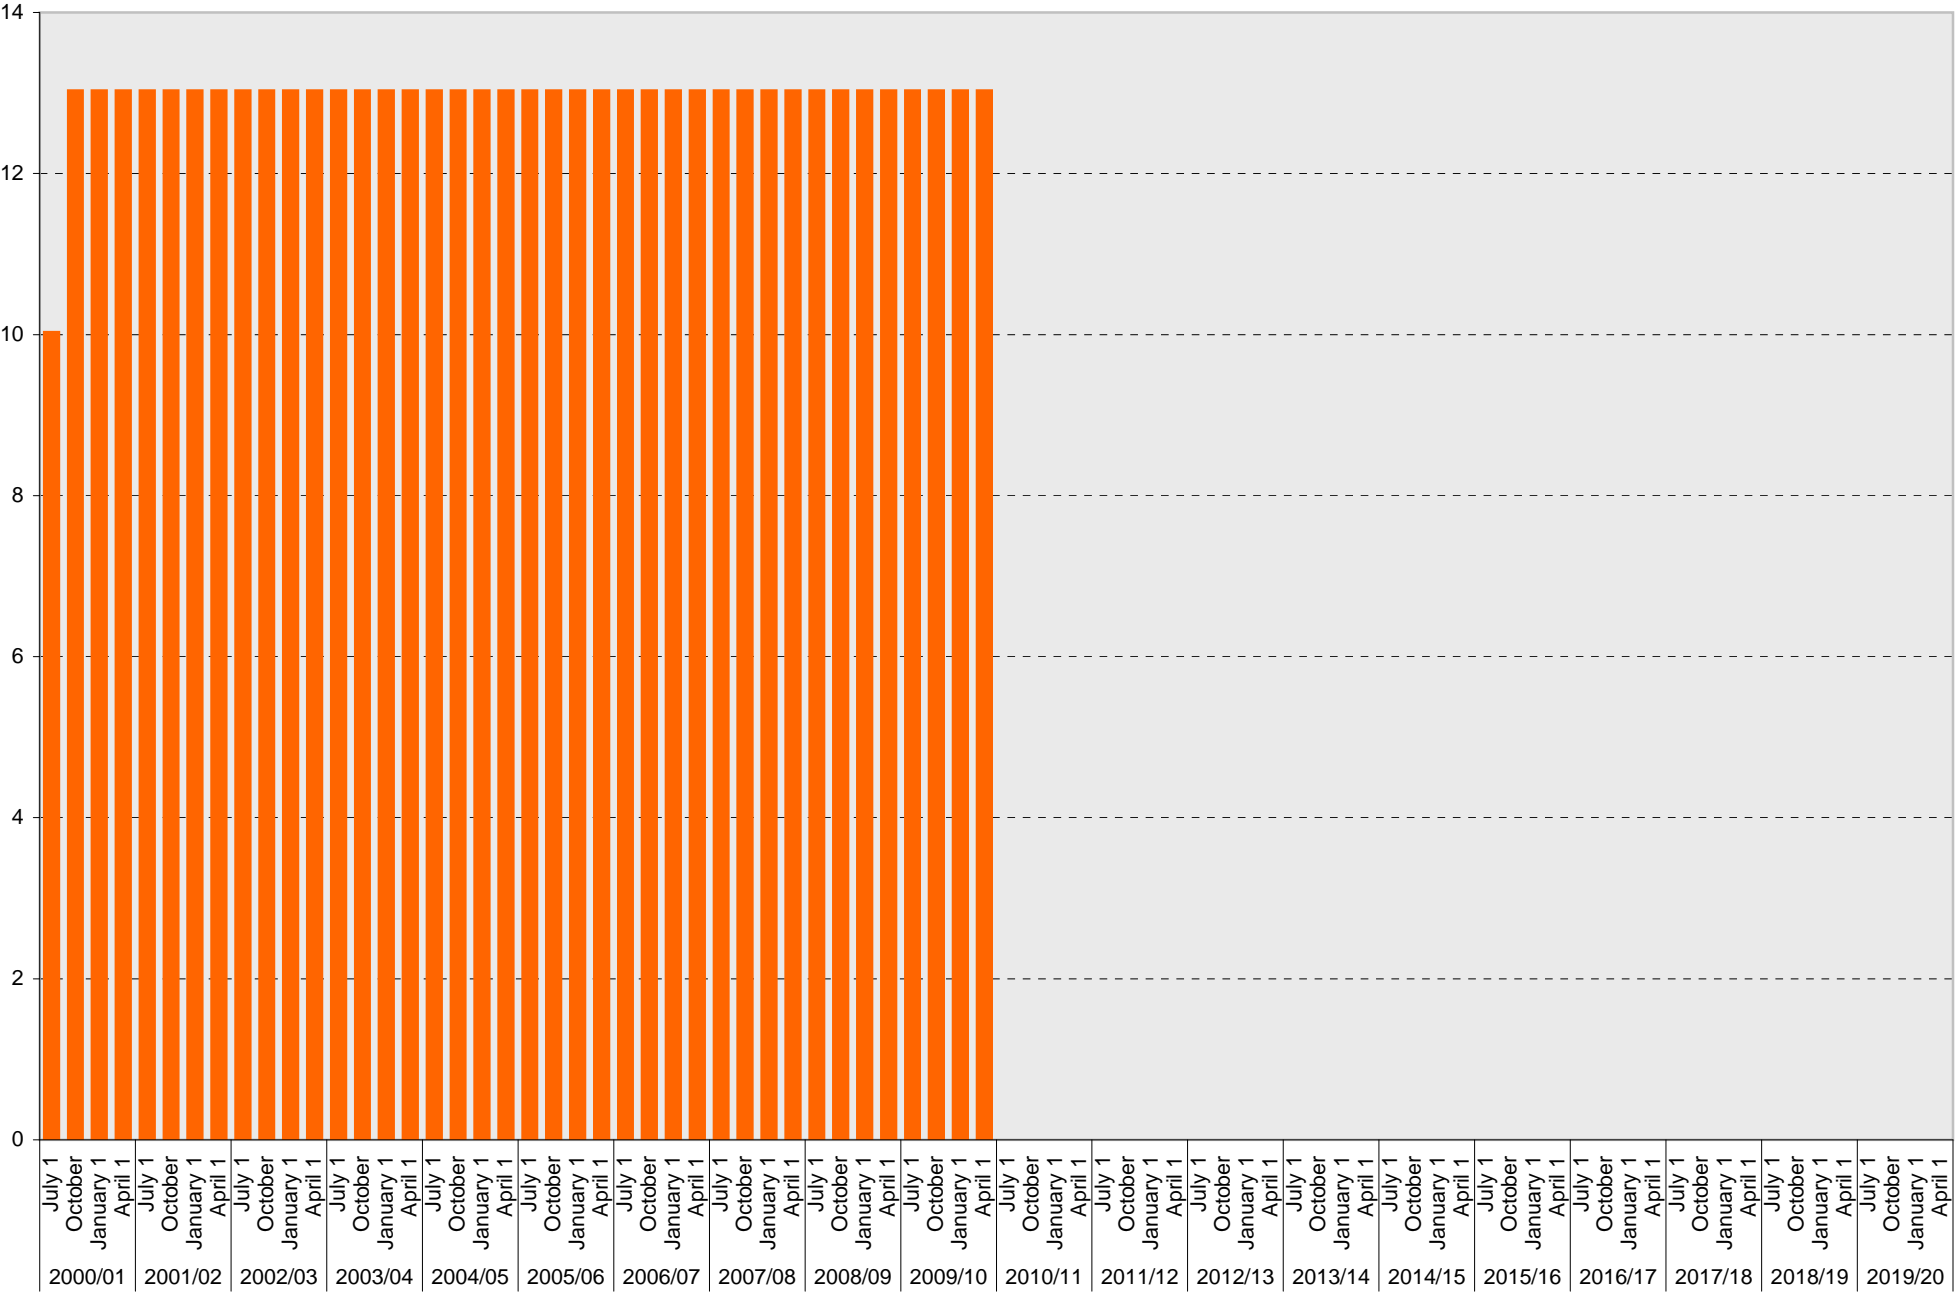

University of California, San Diego Parking Space Inventory

Lot P309: B Parking Spaces

■ B

University of California, San Diego Parking Space Inventory

Lot P309: Visitor: Meter Parking Spaces

Visitor: Meter

University of California, San Diego Parking Space Inventory

Lot P309: Visitor: Pay and Display Parking Spaces

■ Visitor: Pay and Display

University of California, San Diego Parking Space Inventory

Lot P309: Visitor: Pay by Space Parking Spaces