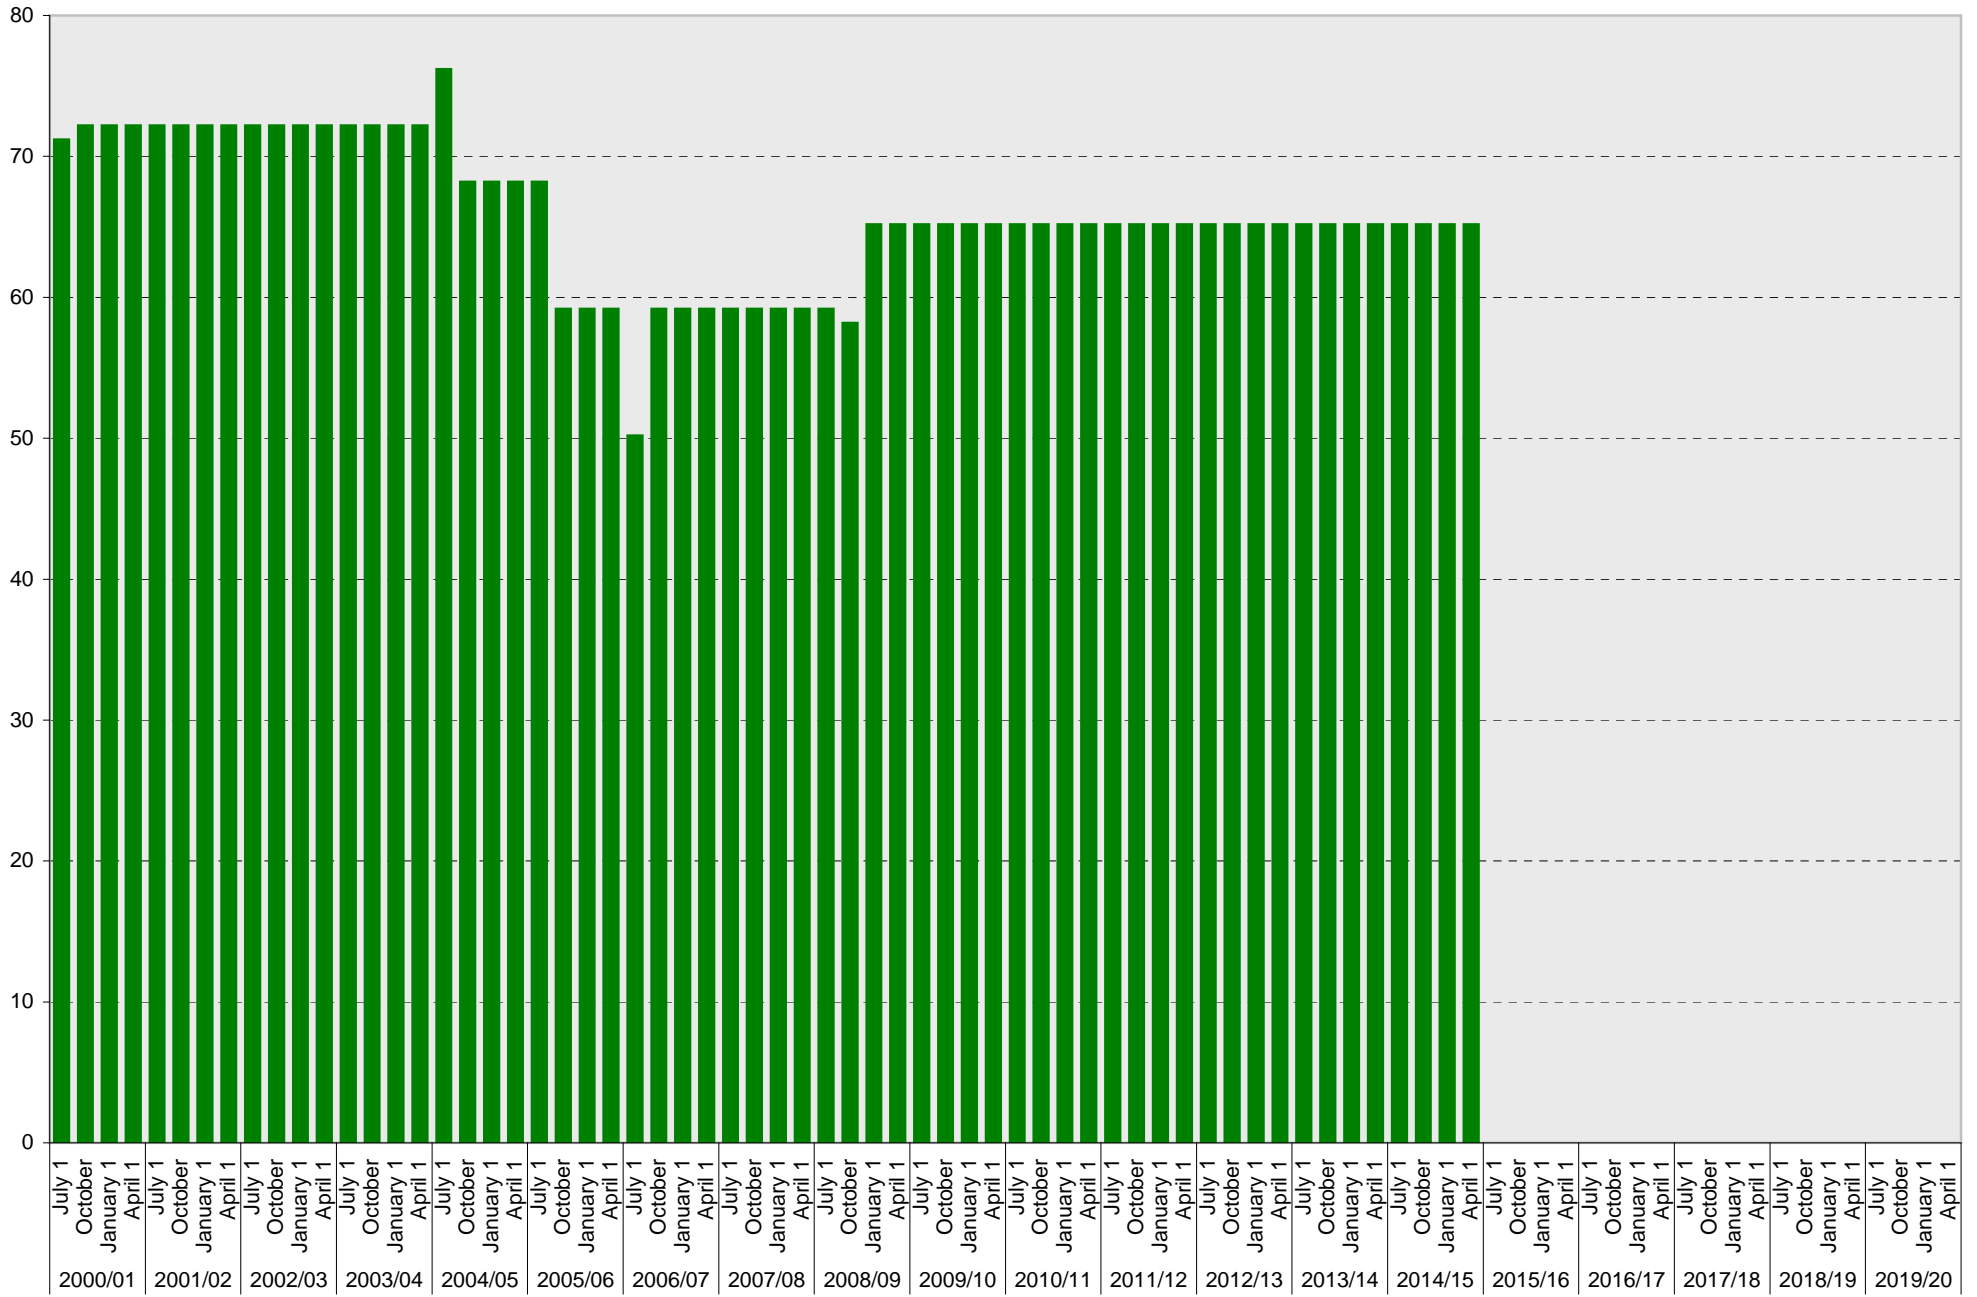

University of California, San Diego Parking Space Inventory

Lot P309: B Parking Spaces

■ B

University of California, San Diego Parking Space Inventory

Lot P309: Visitor: Meter Parking Spaces

Visitor: Meter

University of California, San Diego Parking Space Inventory

Lot P309: Visitor: Pay and Display Parking Spaces

■ Visitor: Pay and Display

University of California, San Diego Parking Space Inventory

Lot P309: Visitor: Pay by Space Parking Spaces

Date		Visitor Parking Spaces			
		Meter	Pay and Display	Pay by Space	Pay upon Exit
2010/11	July 1		13		
	October 1		13		
	January 1			13	
	April 1			13	
2011/12	July 1			13	
	October 1			13	
	January 1			13	
	April 1			13	
2012/13	July 1		13		
	October 1		13		
	January 1		13		
	April 1		13		
2013/14	July 1		13		
	October 1		13		
	January 1		13		
	April 1		13		
2014/15	July 1		13		
	October 1		13		
	January 1		13		
	April 1		13		
2015/16	July 1				
	October 1				
	January 1				
	April 1				
2016/17	July 1				
	October 1				
	January 1				
	April 1				
2017/18	July 1				
	October 1				
	January 1				
	April 1				
2018/19	July 1				
	October 1				
	January 1				
	April 1				
2019/20	July 1				
	October 1				
	January 1				
	April 1				