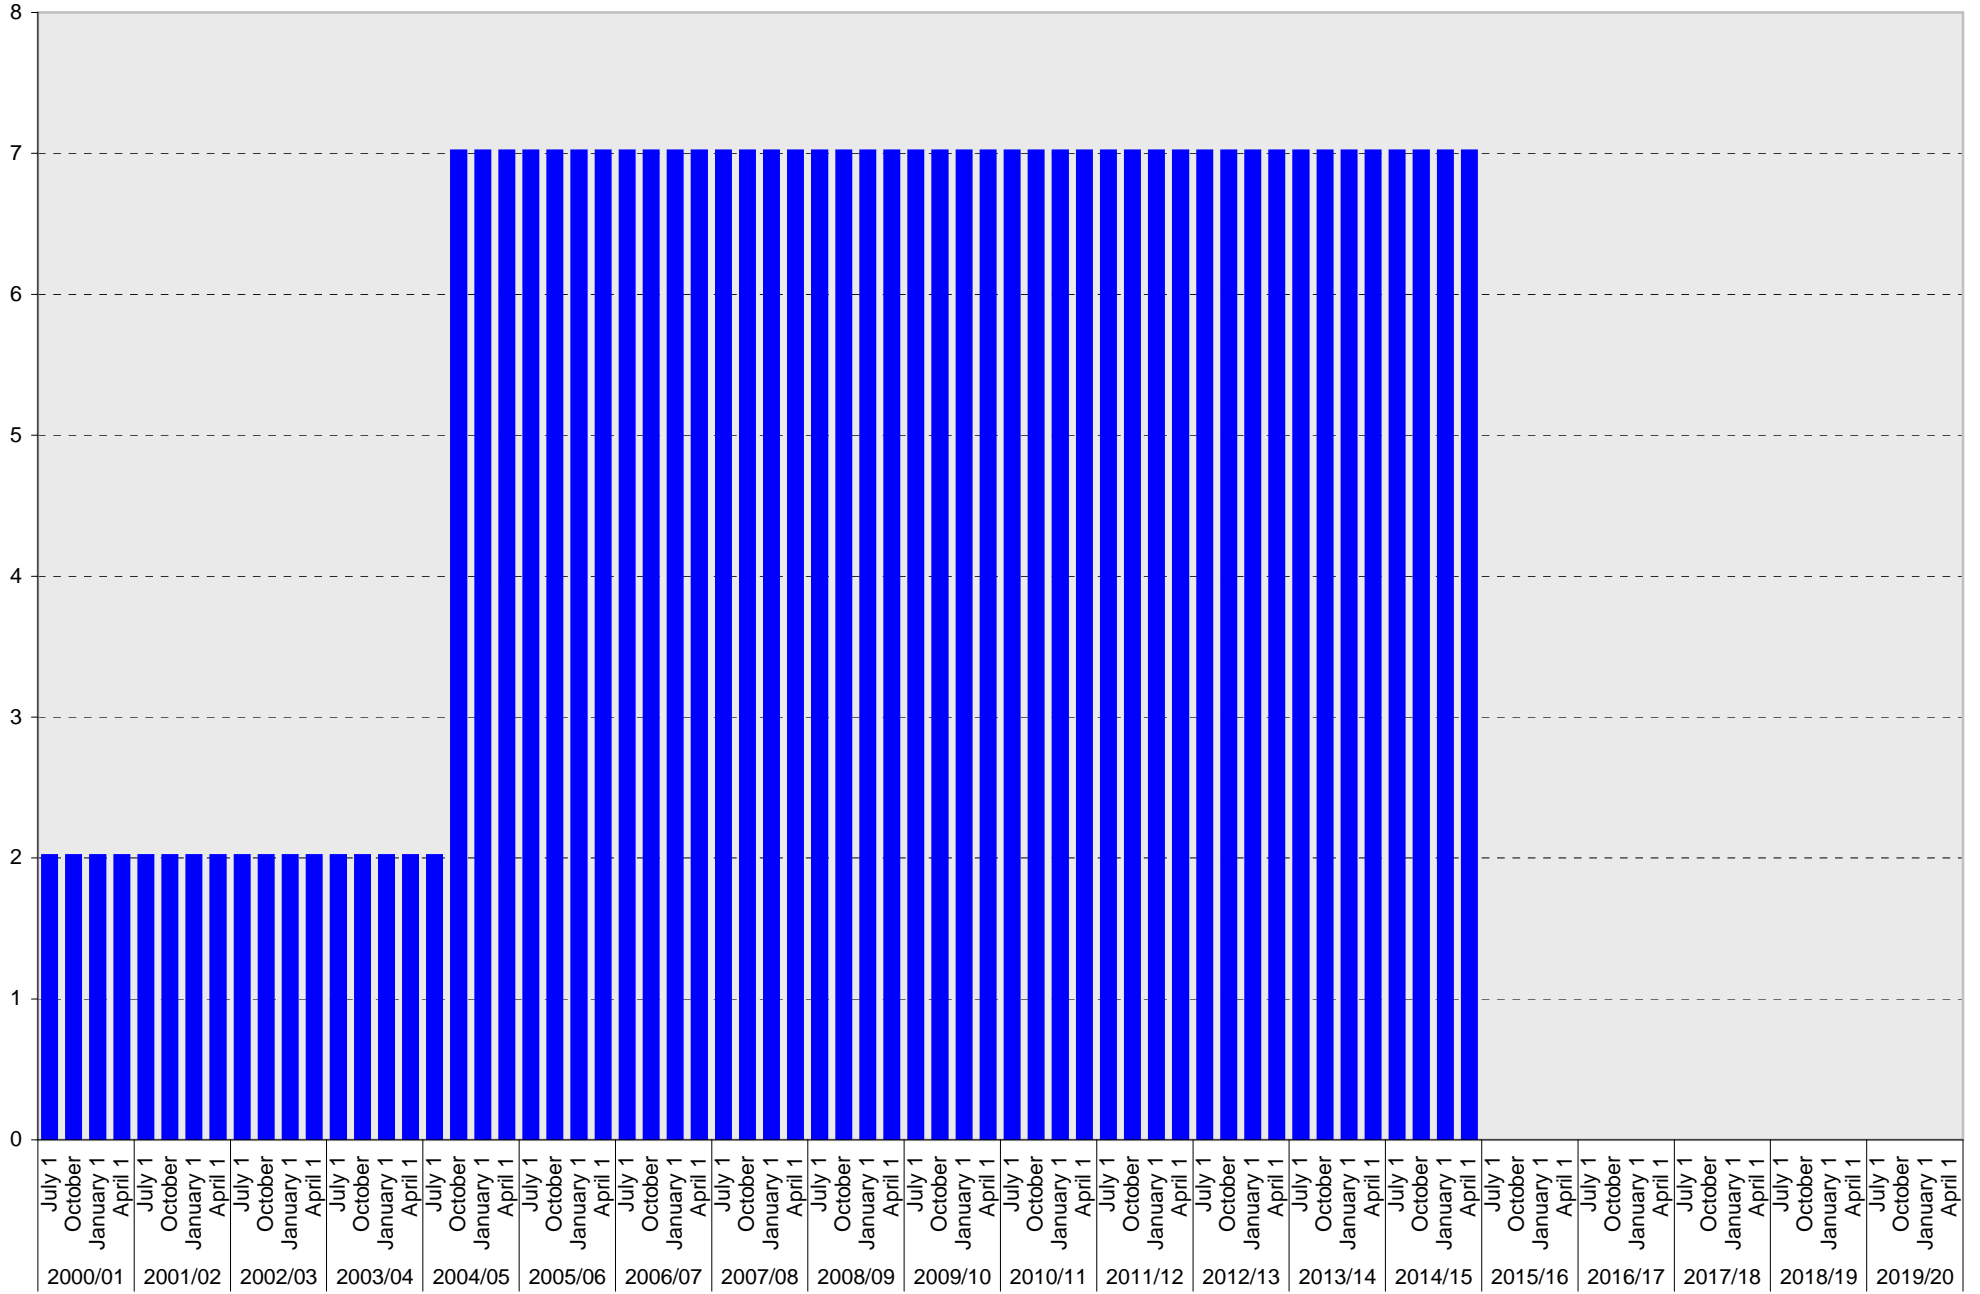

University of California, San Diego Parking Space Inventory

Lot P309: Accessible Parking Spaces

■ Accessible