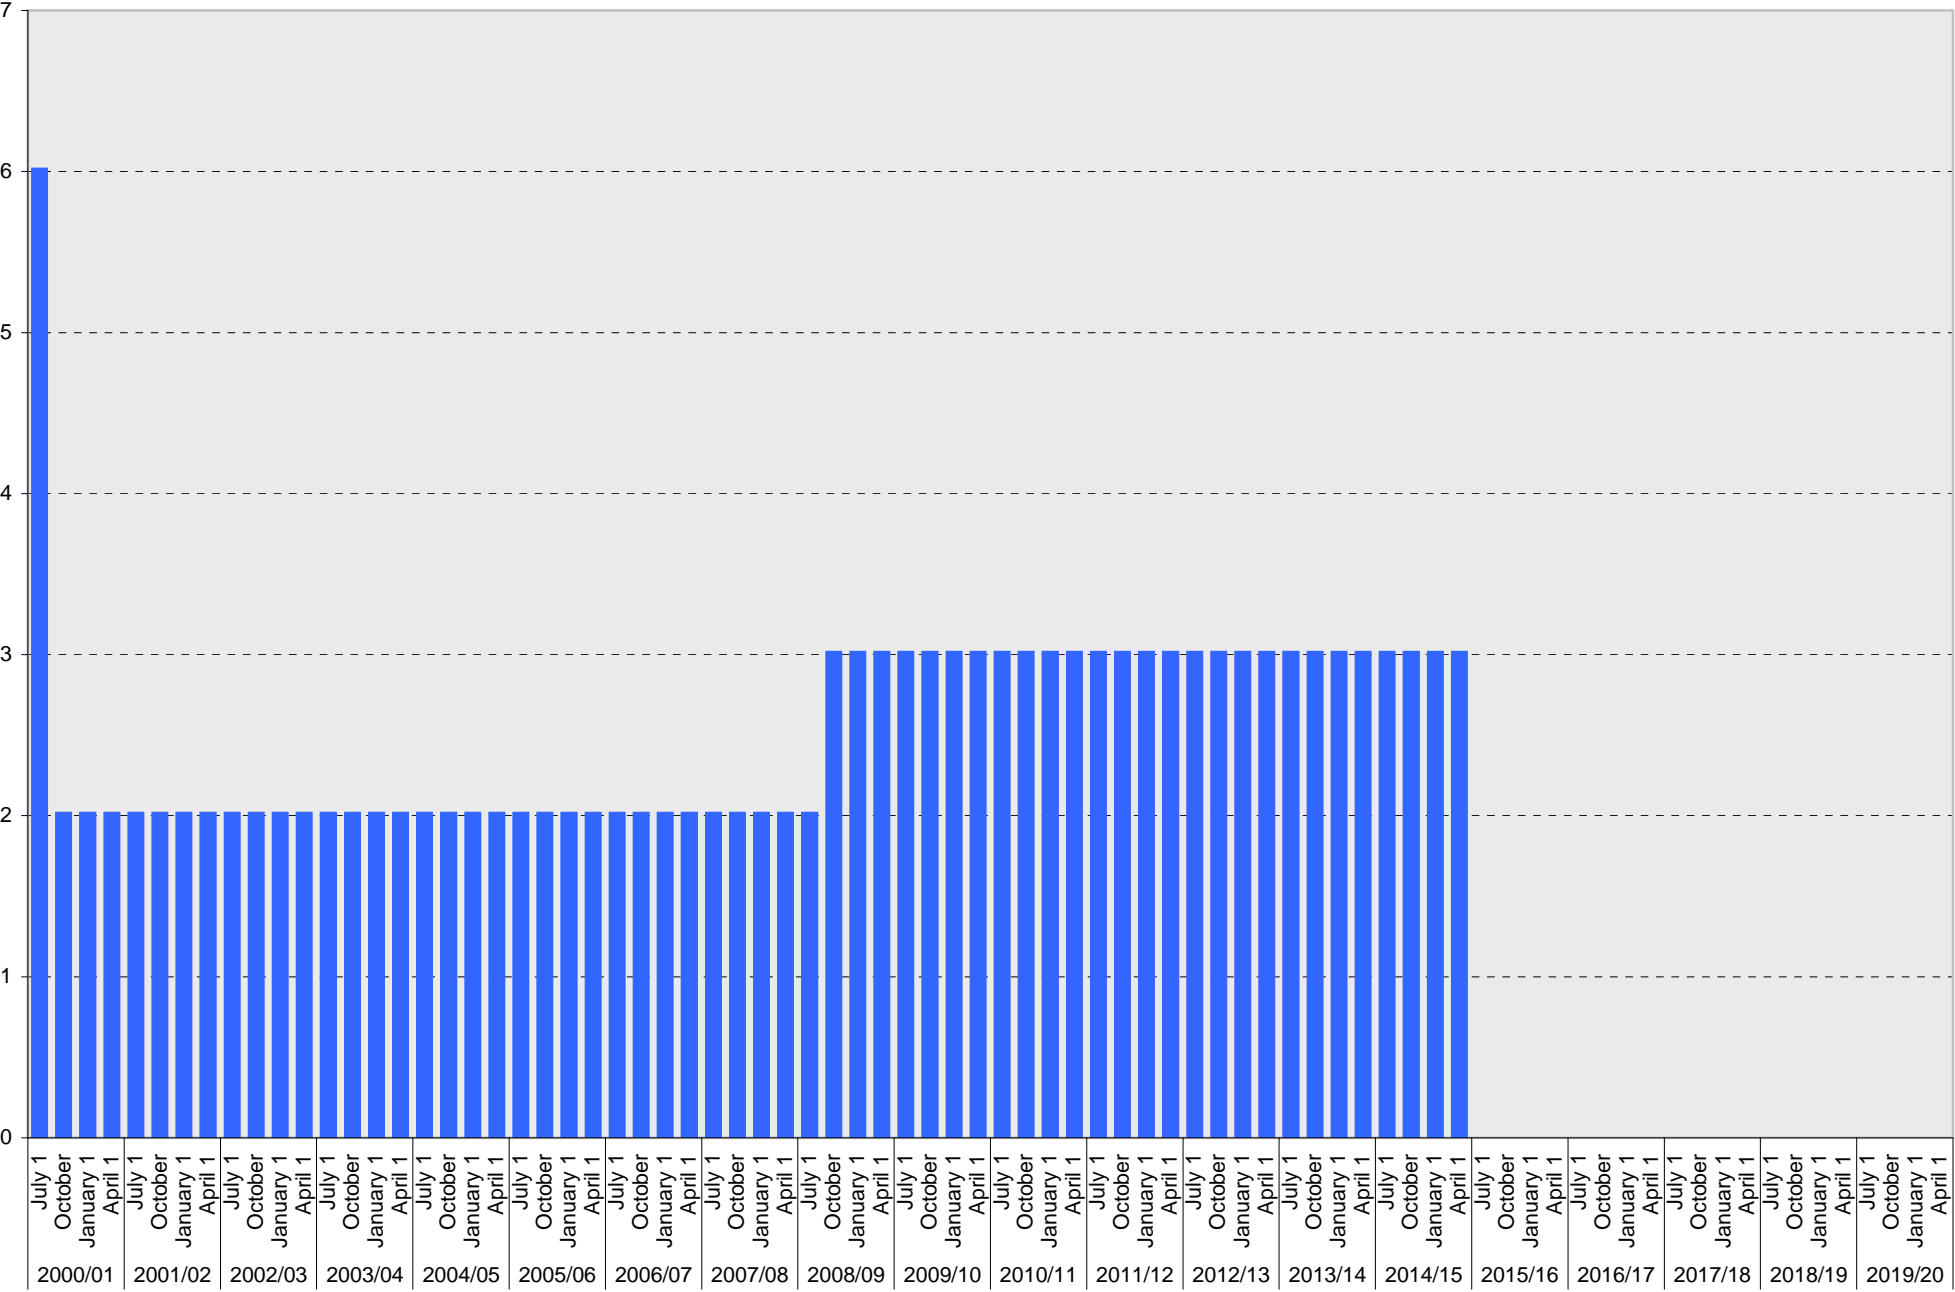

Visitor: Pay by Space

University of California, San Diego Parking Space Inventory

Lot P309: Visitor: Total Parking Spaces

University of California, San Diego Parking Space Inventory

Lot P309: Reserved Parking Spaces