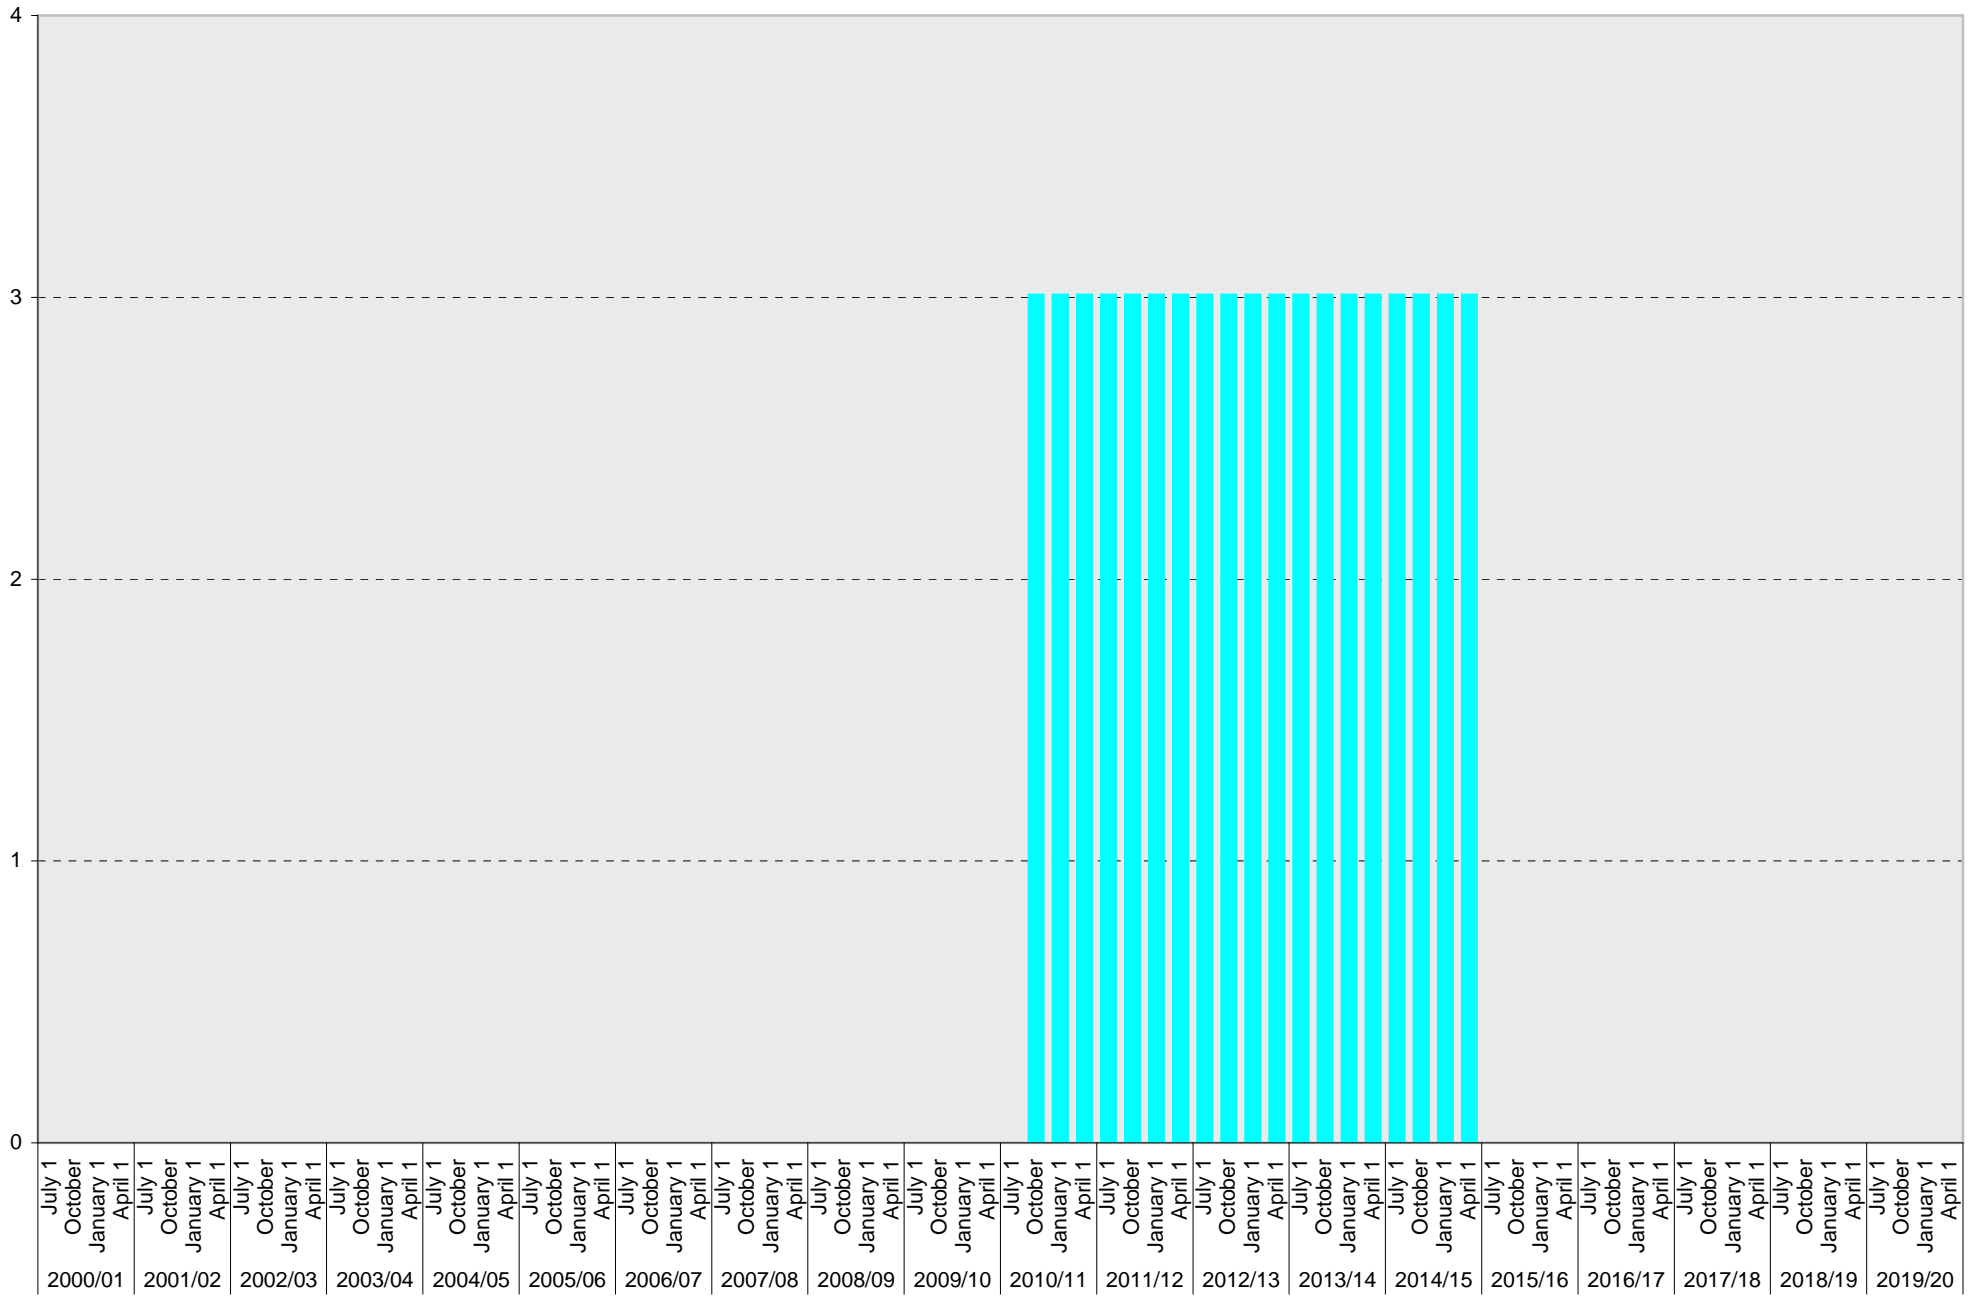

University of California, San Diego Parking Space Inventory

Lot P309: Loading Parking Spaces

■ Loading