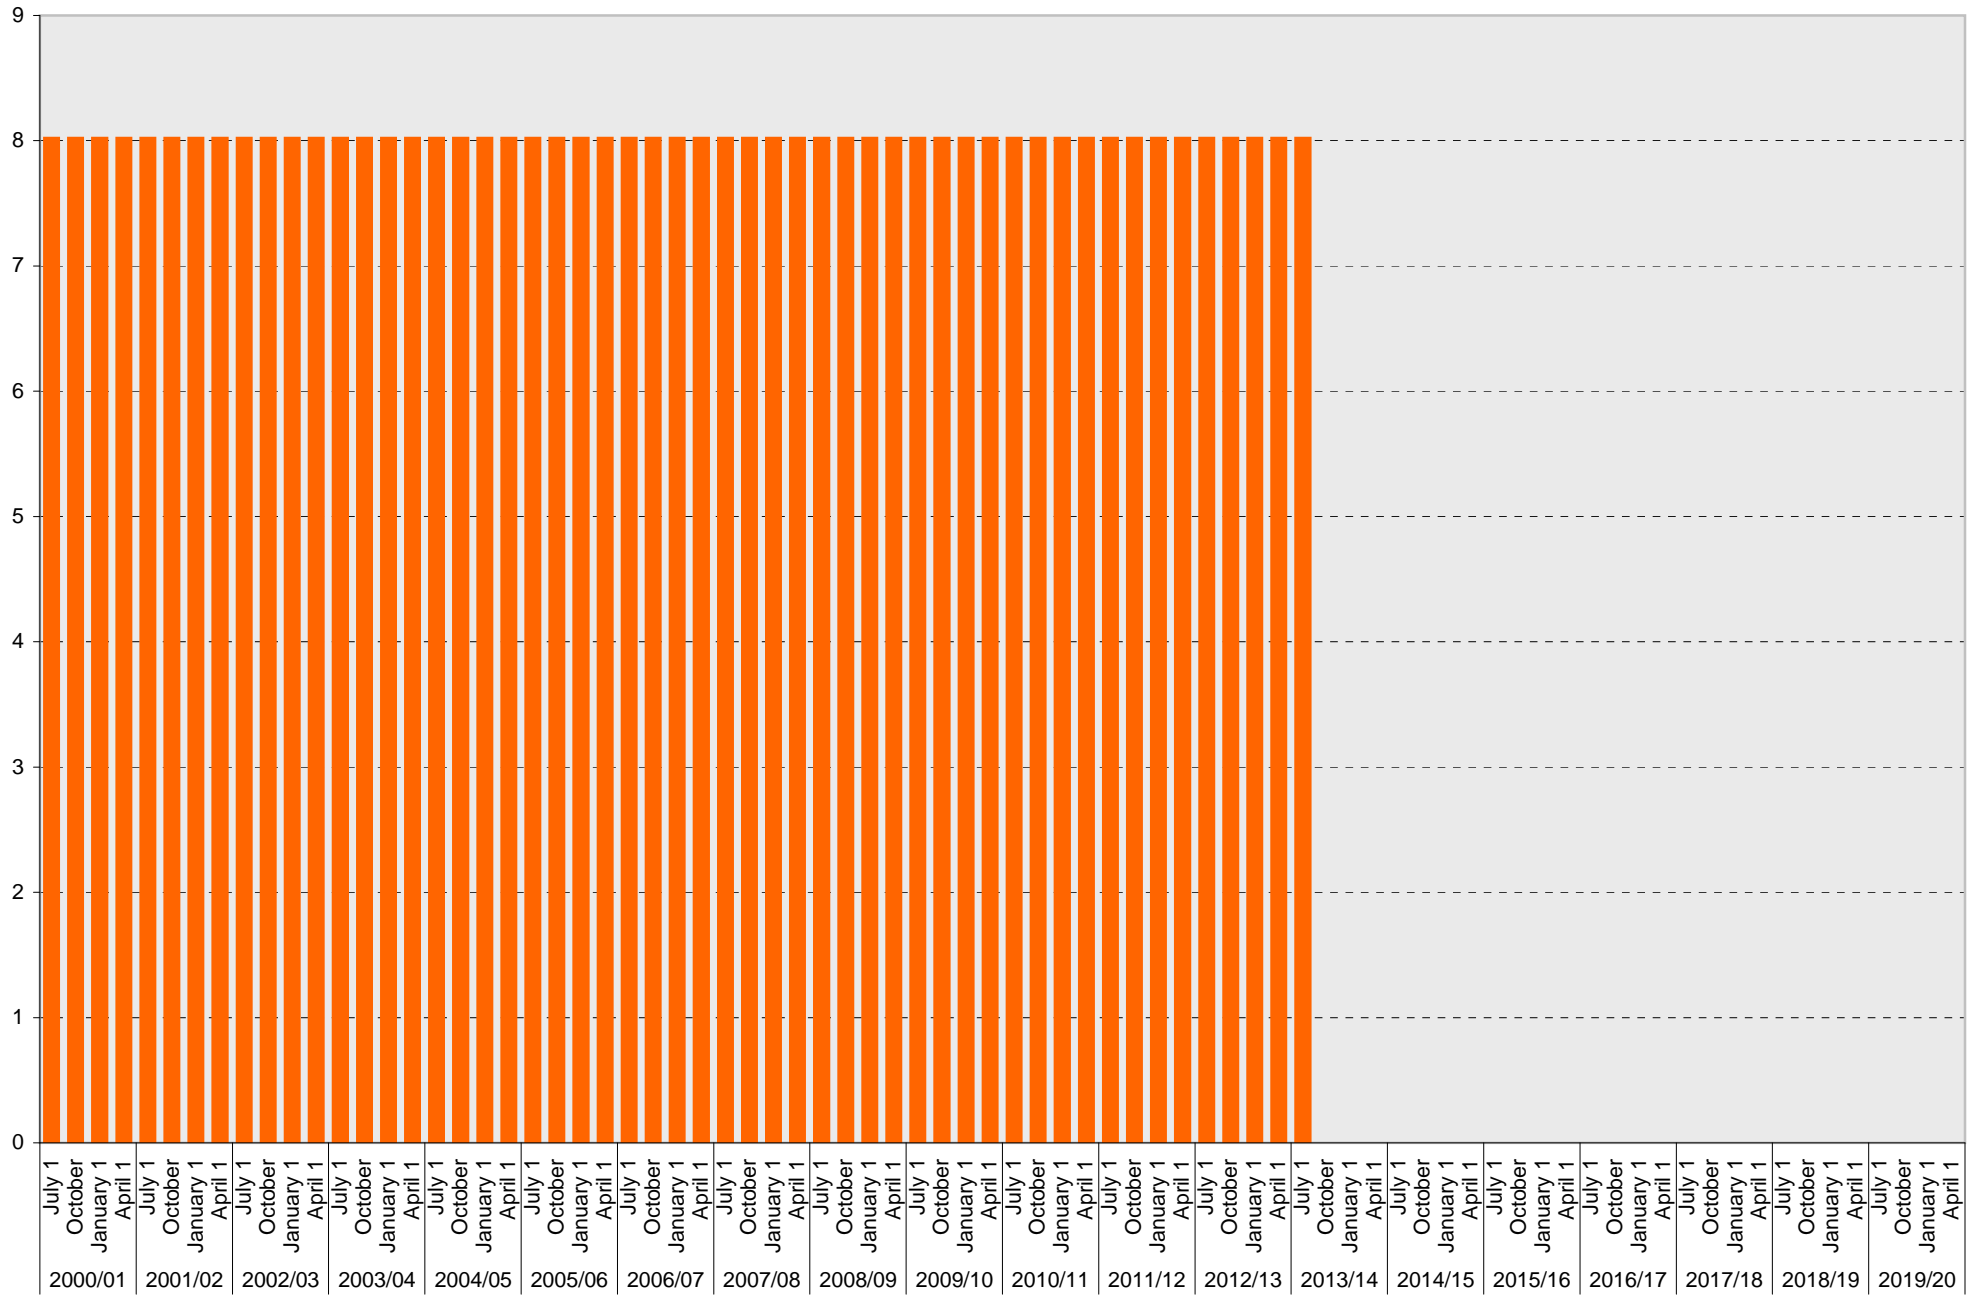

University of California, San Diego Parking Space Inventory

Lot P308: A Parking Spaces

■ A

University of California, San Diego Parking Space Inventory

Lot P308: B Parking Spaces

B

University of California, San Diego Parking Space Inventory

Lot P308: S Parking Spaces

■ s

University of California, San Diego Parking Space Inventory

Lot P308: Visitor: Meter Parking Spaces

Visitor: Meter

University of California, San Diego Parking Space Inventory