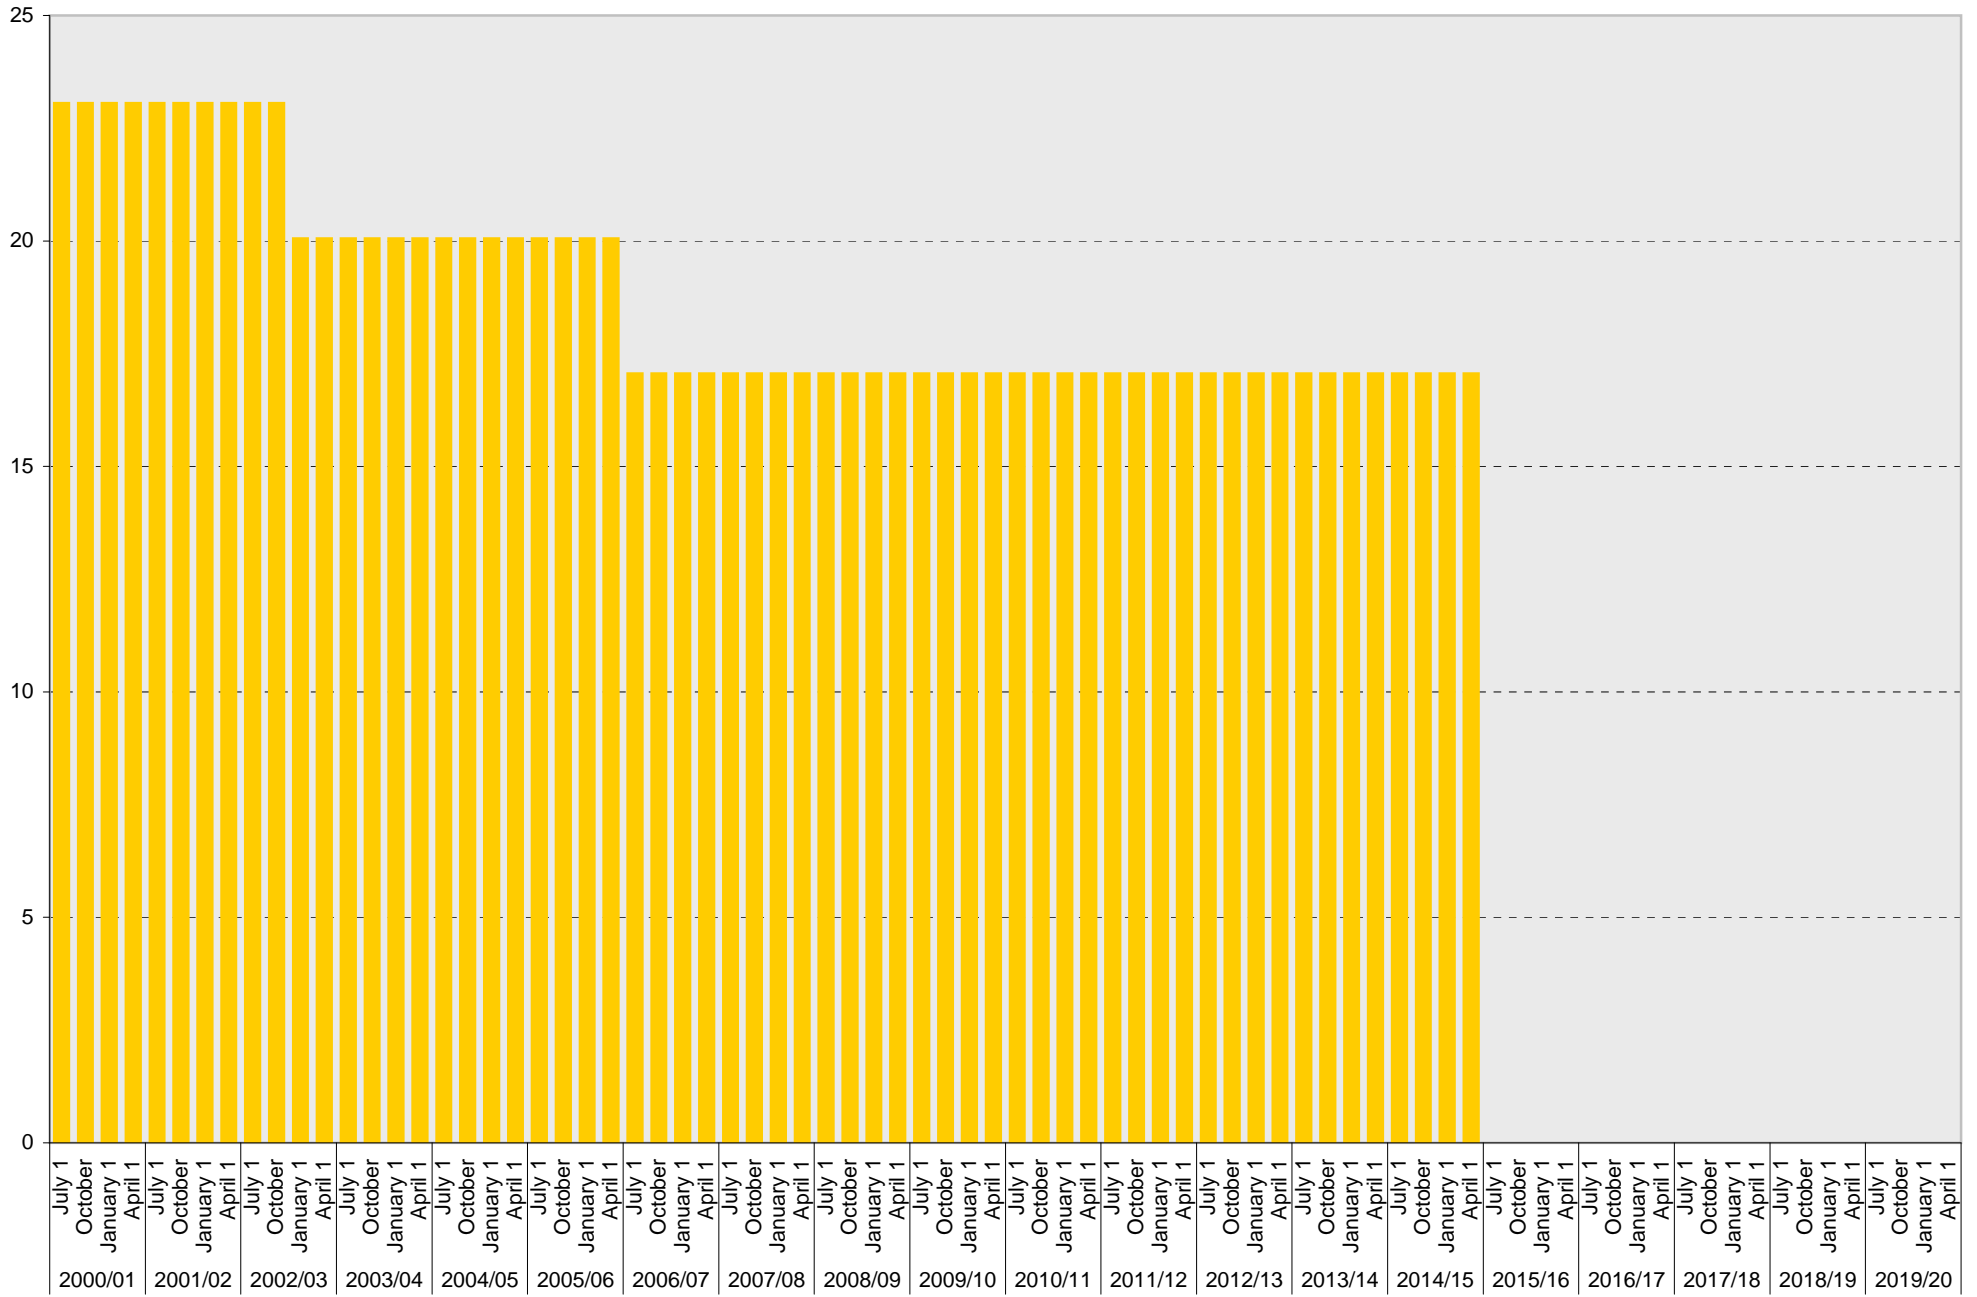

University of California, San Diego Parking Space Inventory

Lot P308: A Parking Spaces

■ A

University of California, San Diego Parking Space Inventory

Lot P308: B Parking Spaces

B

University of California, San Diego Parking Space Inventory

Lot P308: S Parking Spaces

■ s

University of California, San Diego Parking Space Inventory

Lot P308: Visitor: Meter Parking Spaces

Visitor: Meter

University of California, San Diego Parking Space Inventory