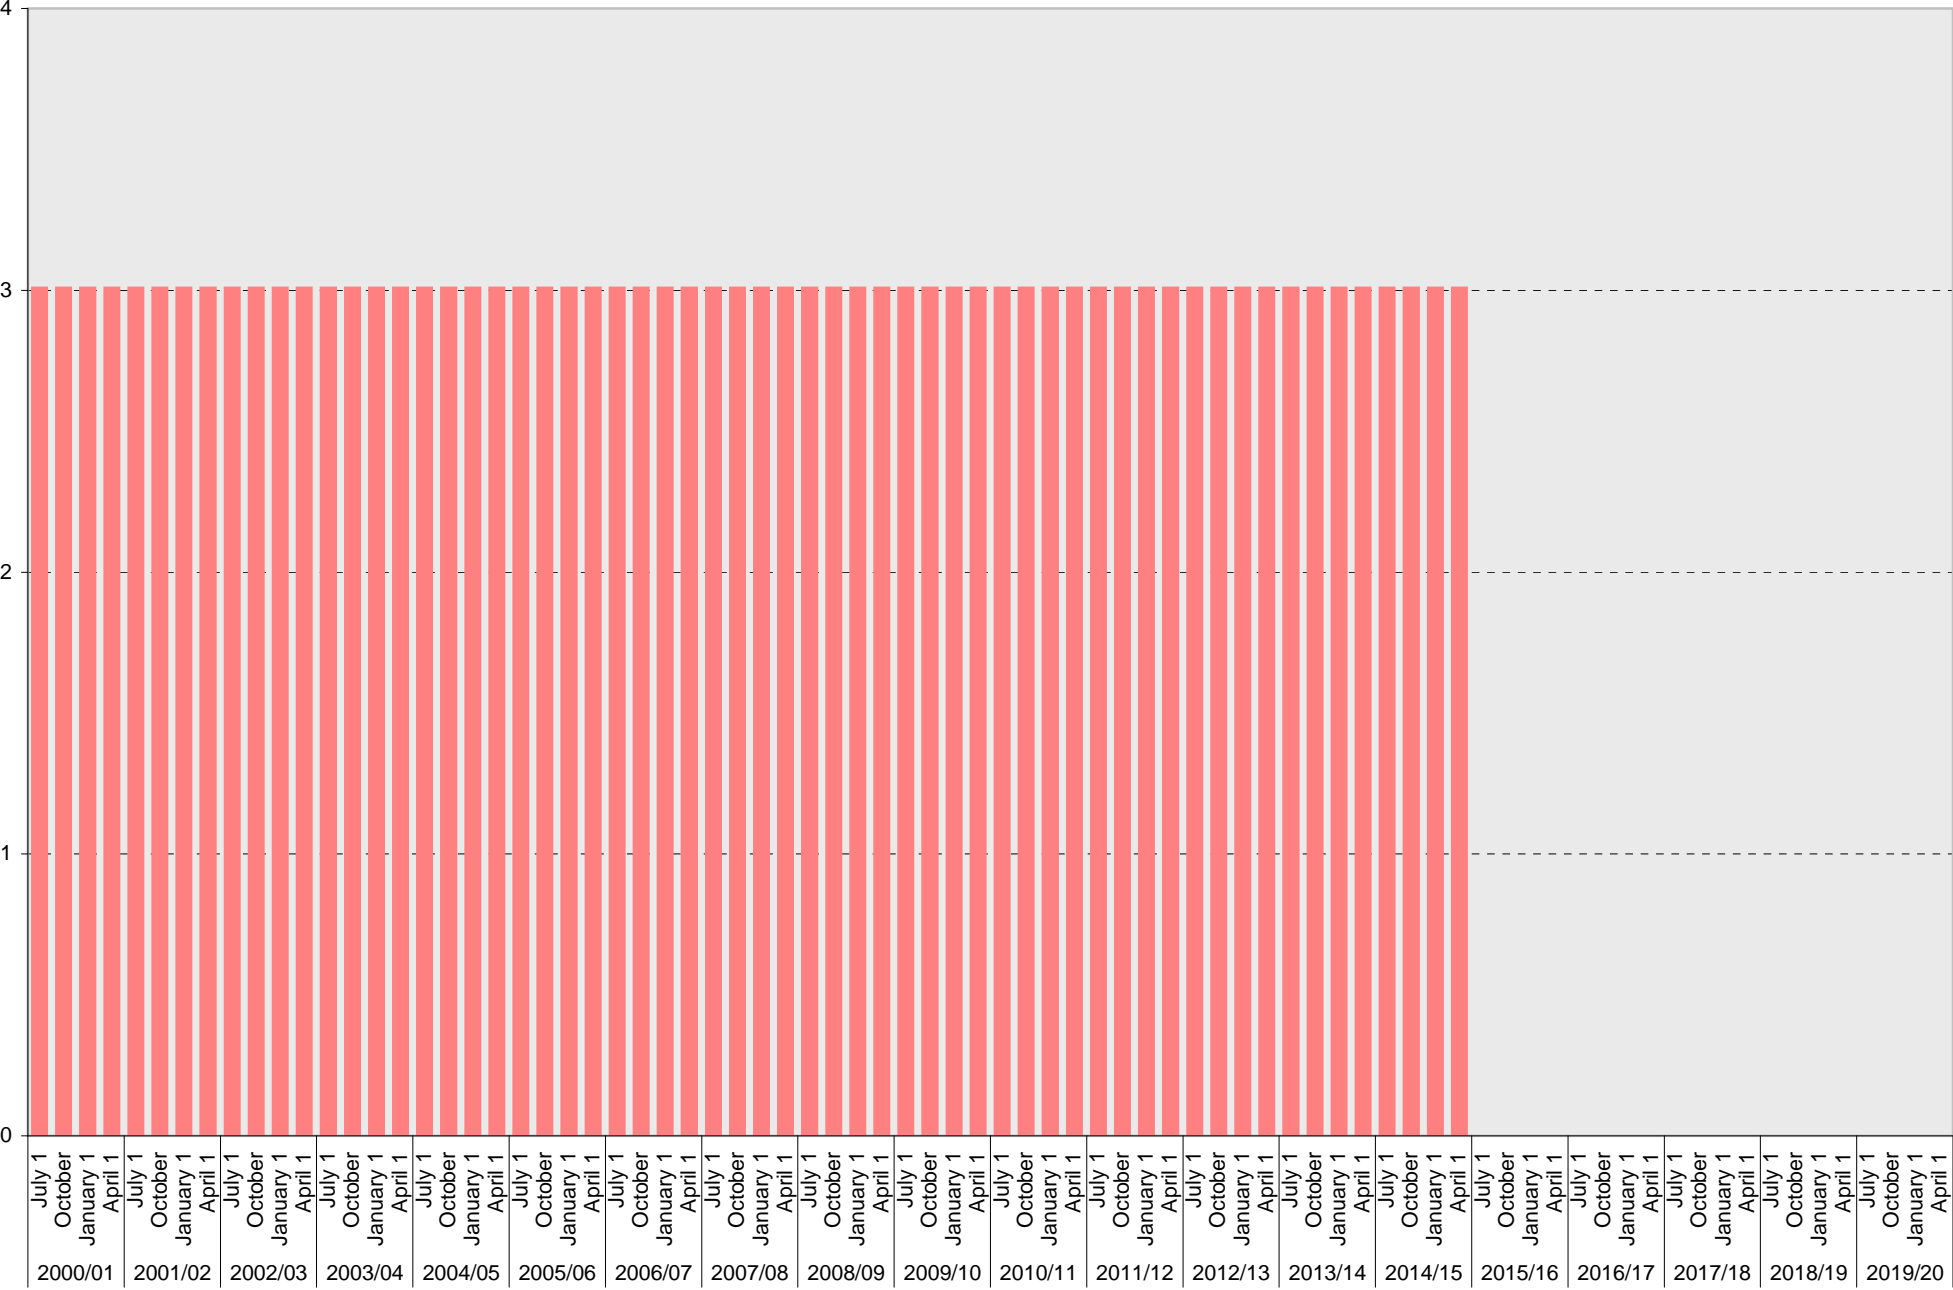

University of California, San Diego Parking Space Inventory
Lot P308: Service Yard Parking Spaces

Service Yard