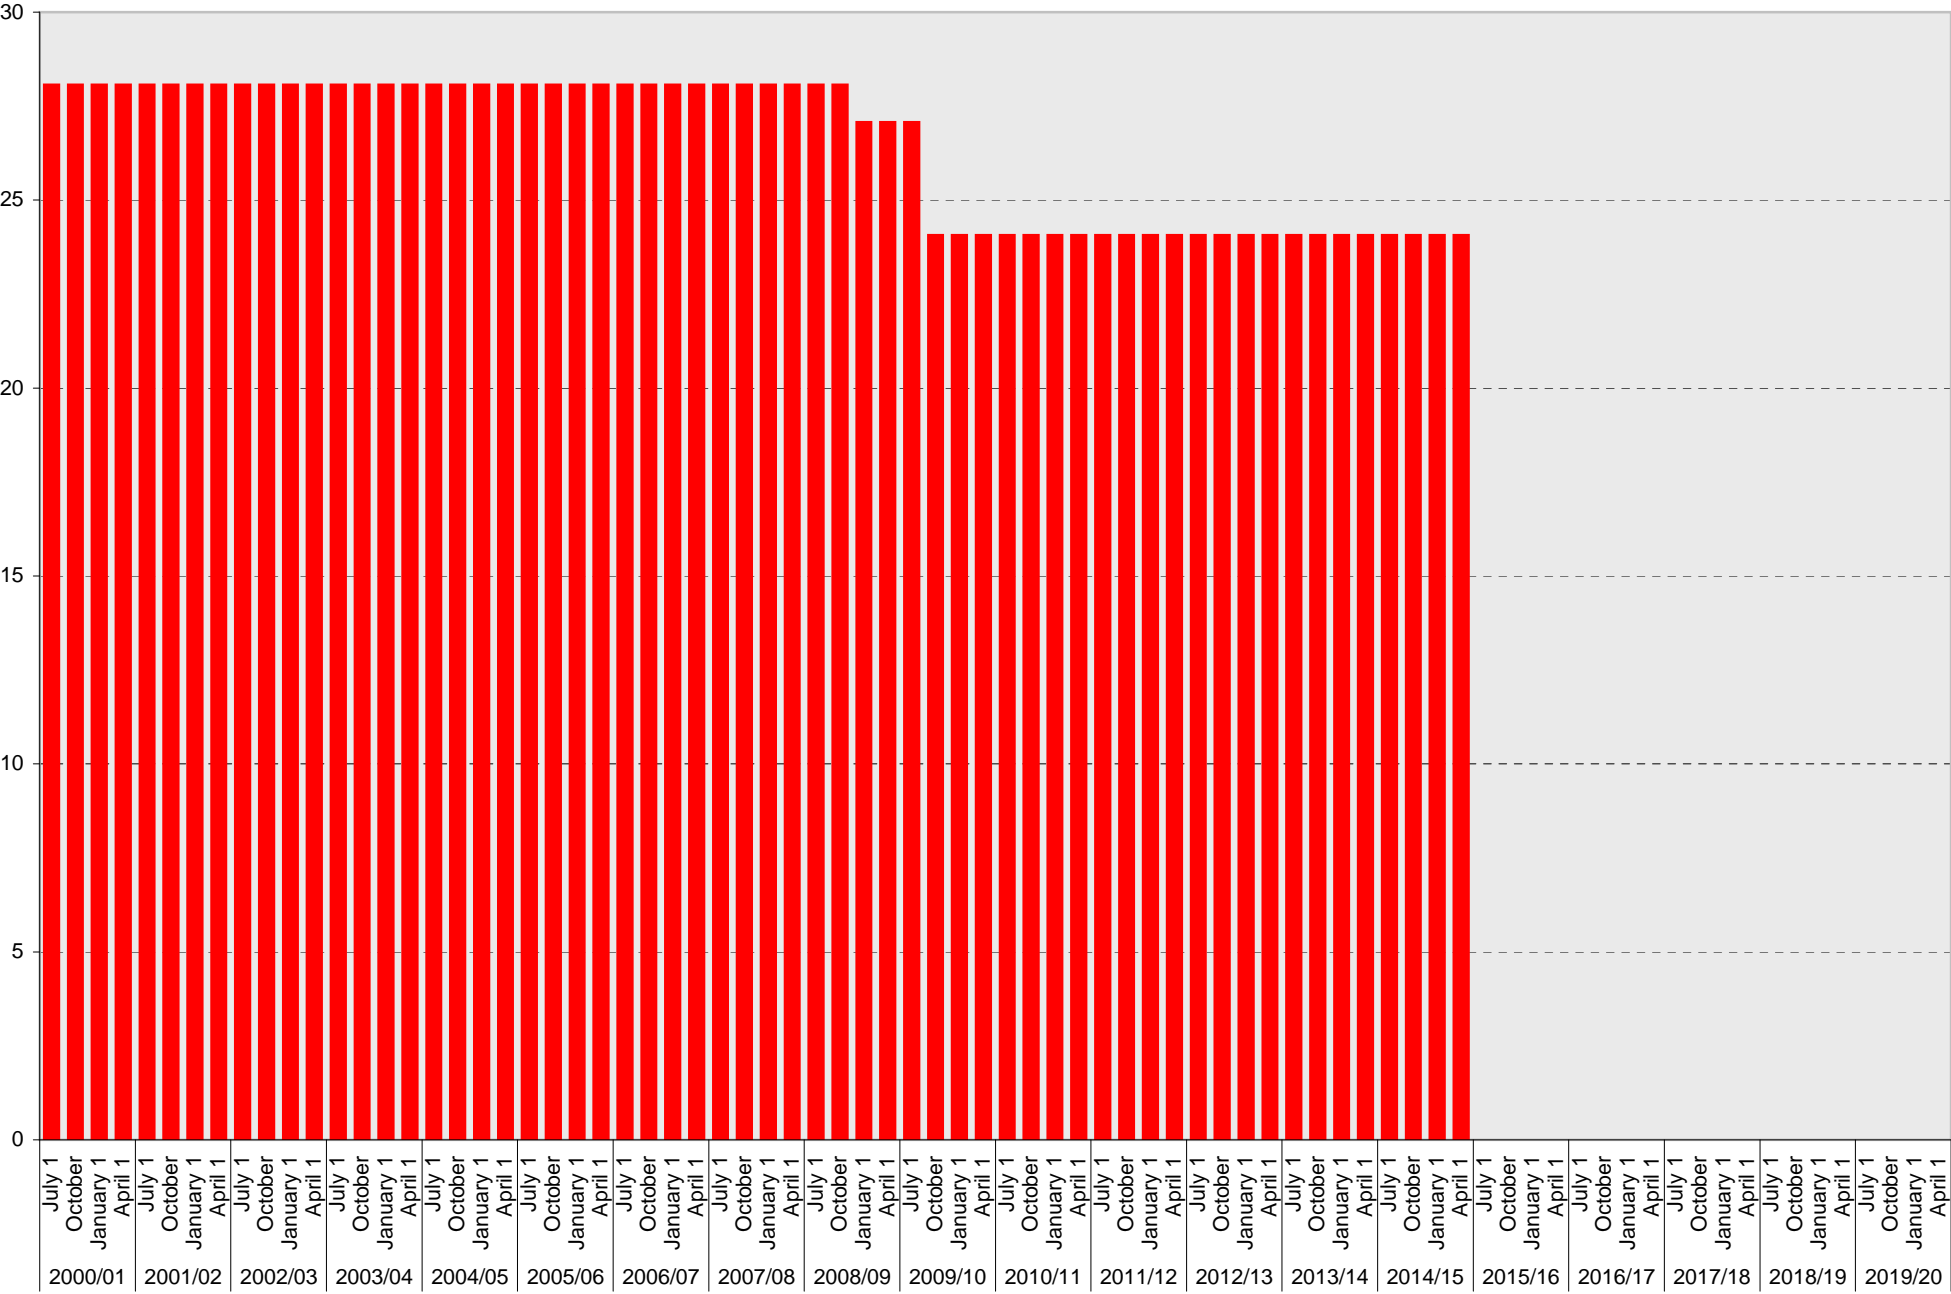

University of California, San Diego Parking Space Inventory

Lot P308: A Parking Spaces

■ A

University of California, San Diego Parking Space Inventory

Lot P308: B Parking Spaces

B

University of California, San Diego Parking Space Inventory

Lot P308: S Parking Spaces

■ s

University of California, San Diego Parking Space Inventory

Lot P308: Visitor: Meter Parking Spaces

Visitor: Meter

University of California, San Diego Parking Space Inventory

Date		Visitor Parking Spaces			
		Meter	Pay and Display	Pay by Space	Pay upon Exit
2010/11	July 1	8			
	October 1	8			
	January 1	8			
	April 1	8			
2011/12	July 1	8			
	October 1	8			
	January 1	8			
	April 1	8			
2012/13	July 1	8			
	October 1	8			
	January 1	8			
	April 1	8			
2013/14	July 1	8			
	October 1				
	January 1				
	April 1				
2014/15	July 1				
	October 1				
	January 1				
	April 1				
2015/16	July 1				
	October 1				
	January 1				
	April 1				
2016/17	July 1				
	October 1				
	January 1				
	April 1				
2017/18	July 1				
	October 1				
	January 1				
	April 1				
2018/19	July 1				
	October 1				
	January 1				
	April 1				
2019/20	July 1				
	October 1				
	January 1				
	April 1				