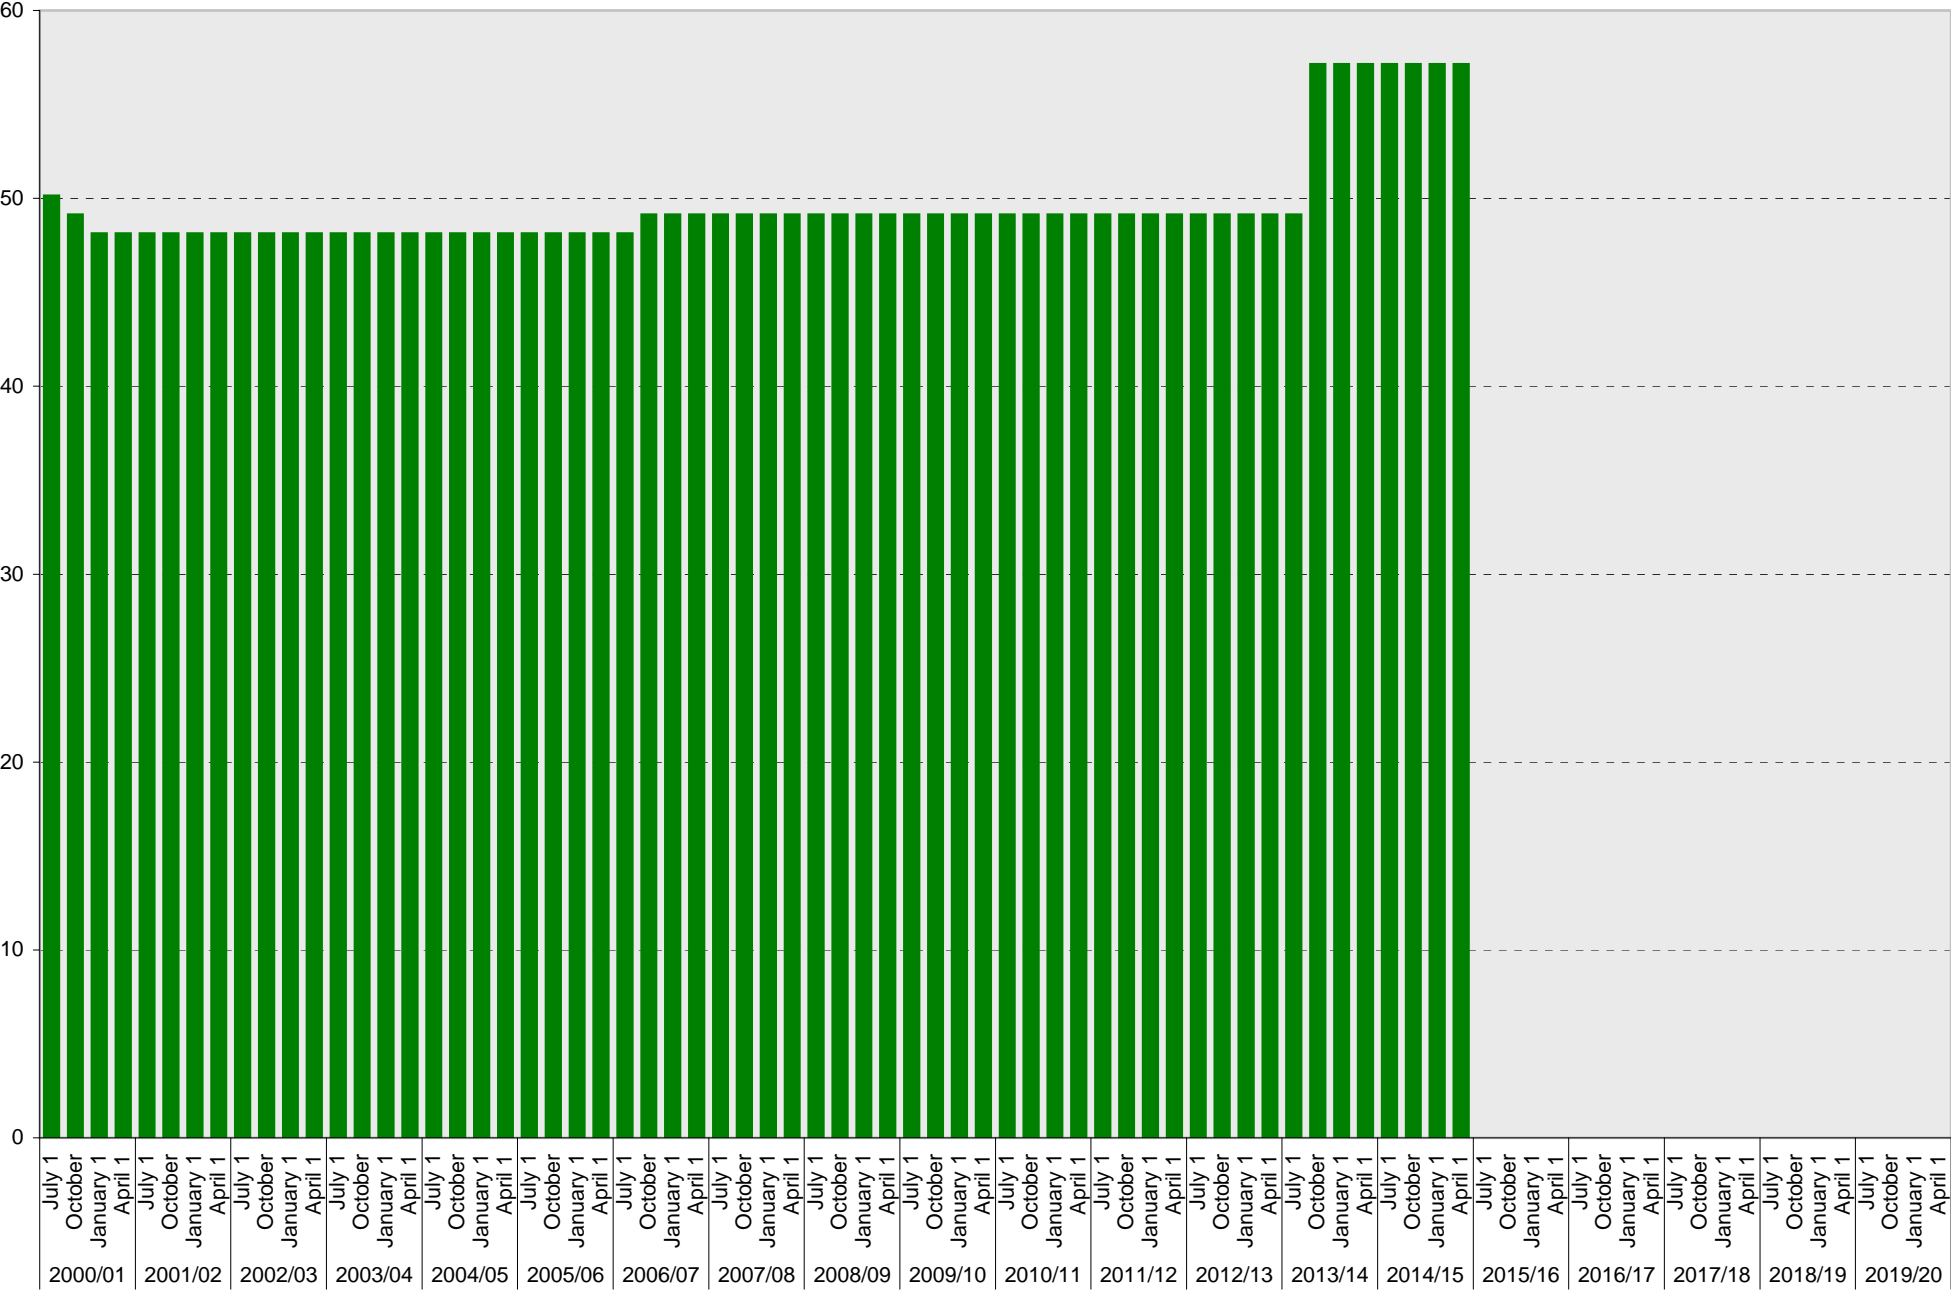

University of California, San Diego Parking Space Inventory

Lot P308: A Parking Spaces

■ A

University of California, San Diego Parking Space Inventory

Lot P308: B Parking Spaces

B

University of California, San Diego Parking Space Inventory

Lot P308: S Parking Spaces

■ s

University of California, San Diego Parking Space Inventory

Lot P308: Visitor: Meter Parking Spaces

Visitor: Meter

University of California, San Diego Parking Space Inventory