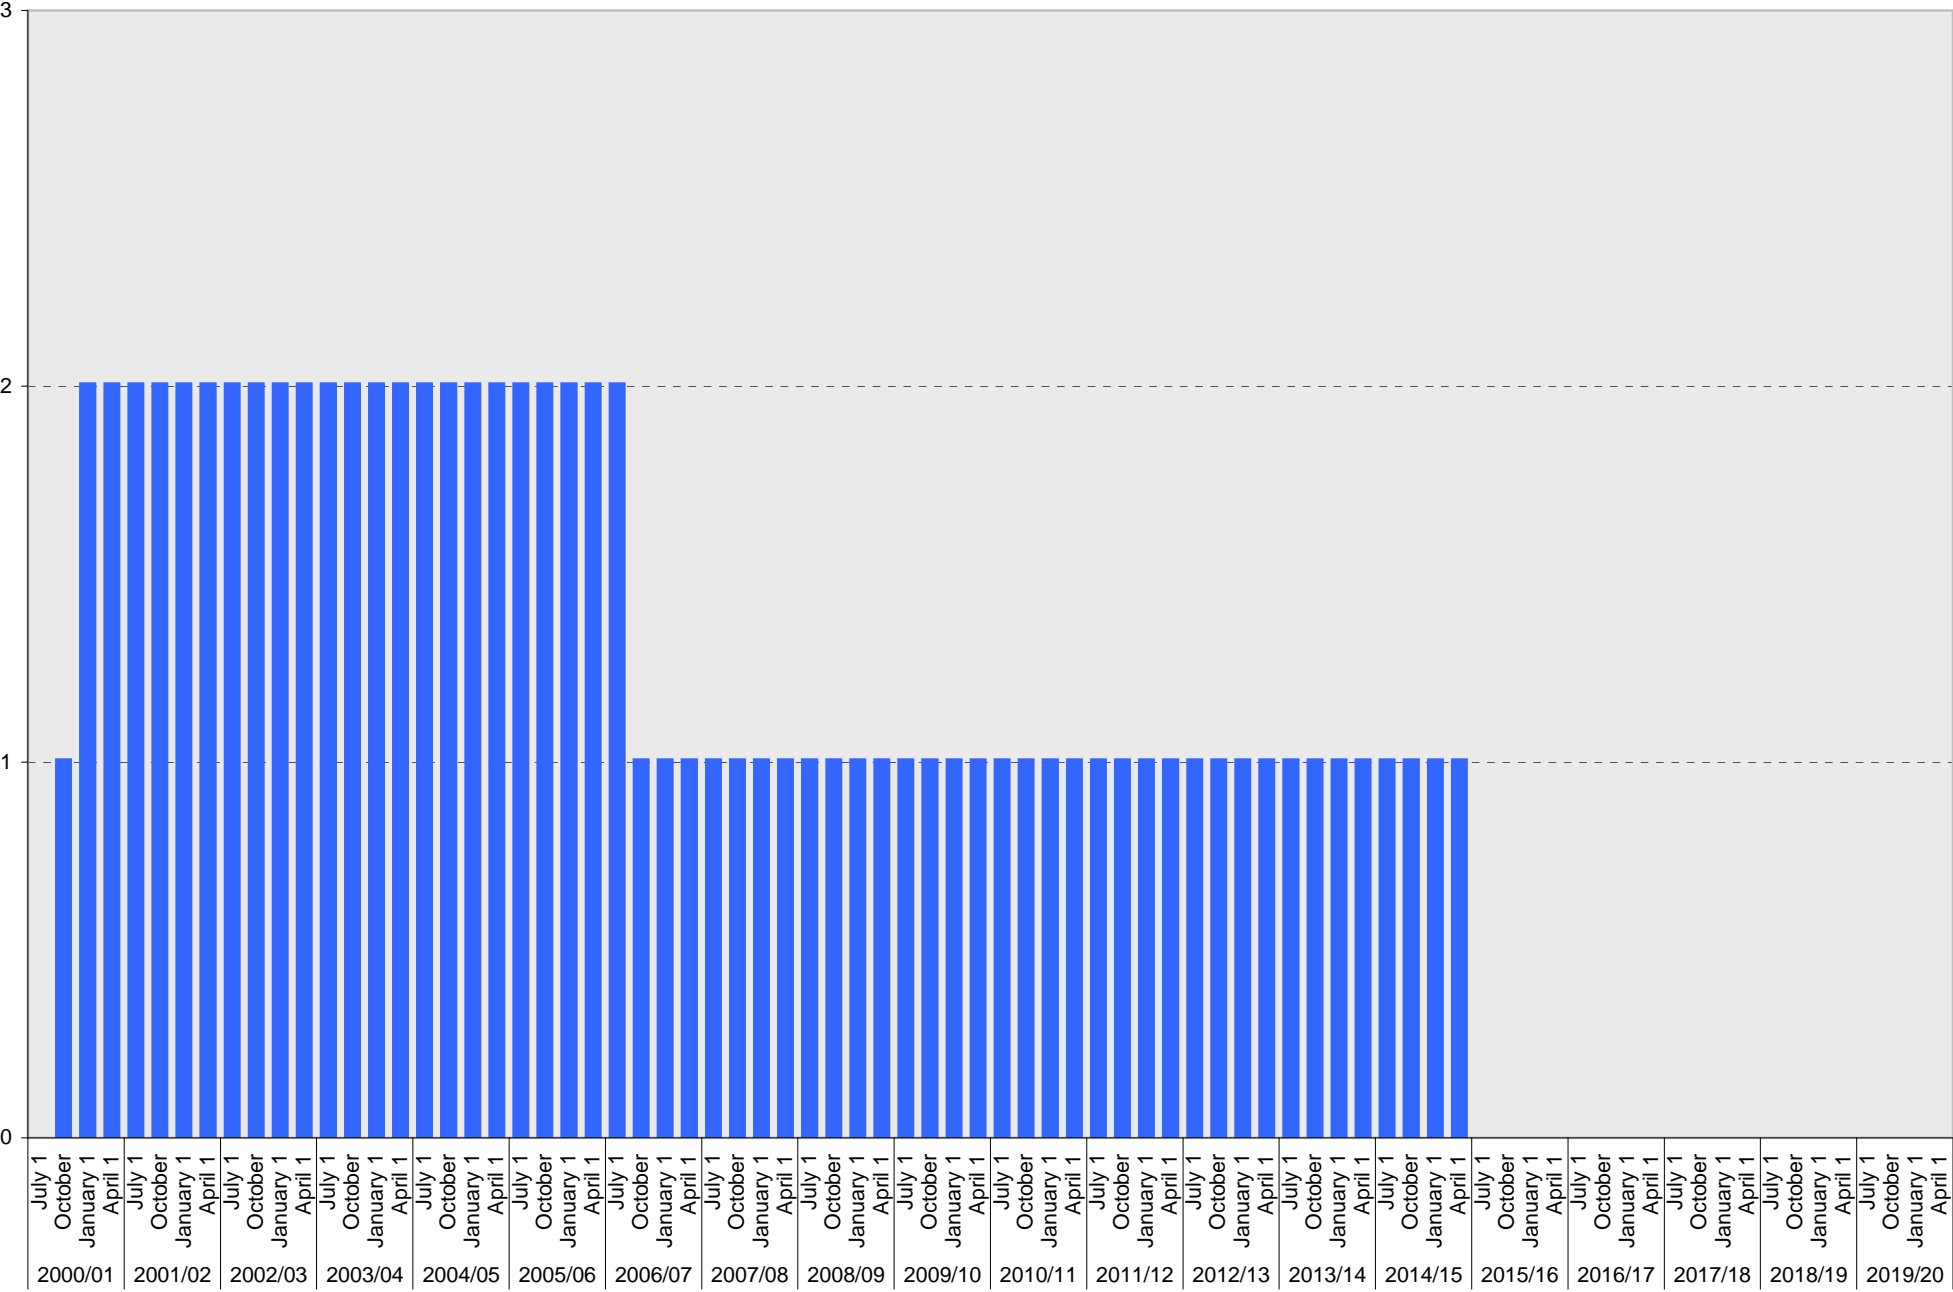

University of California, San Diego Parking Space Inventory
Lot P308: Reserved Parking Spaces

Reserved