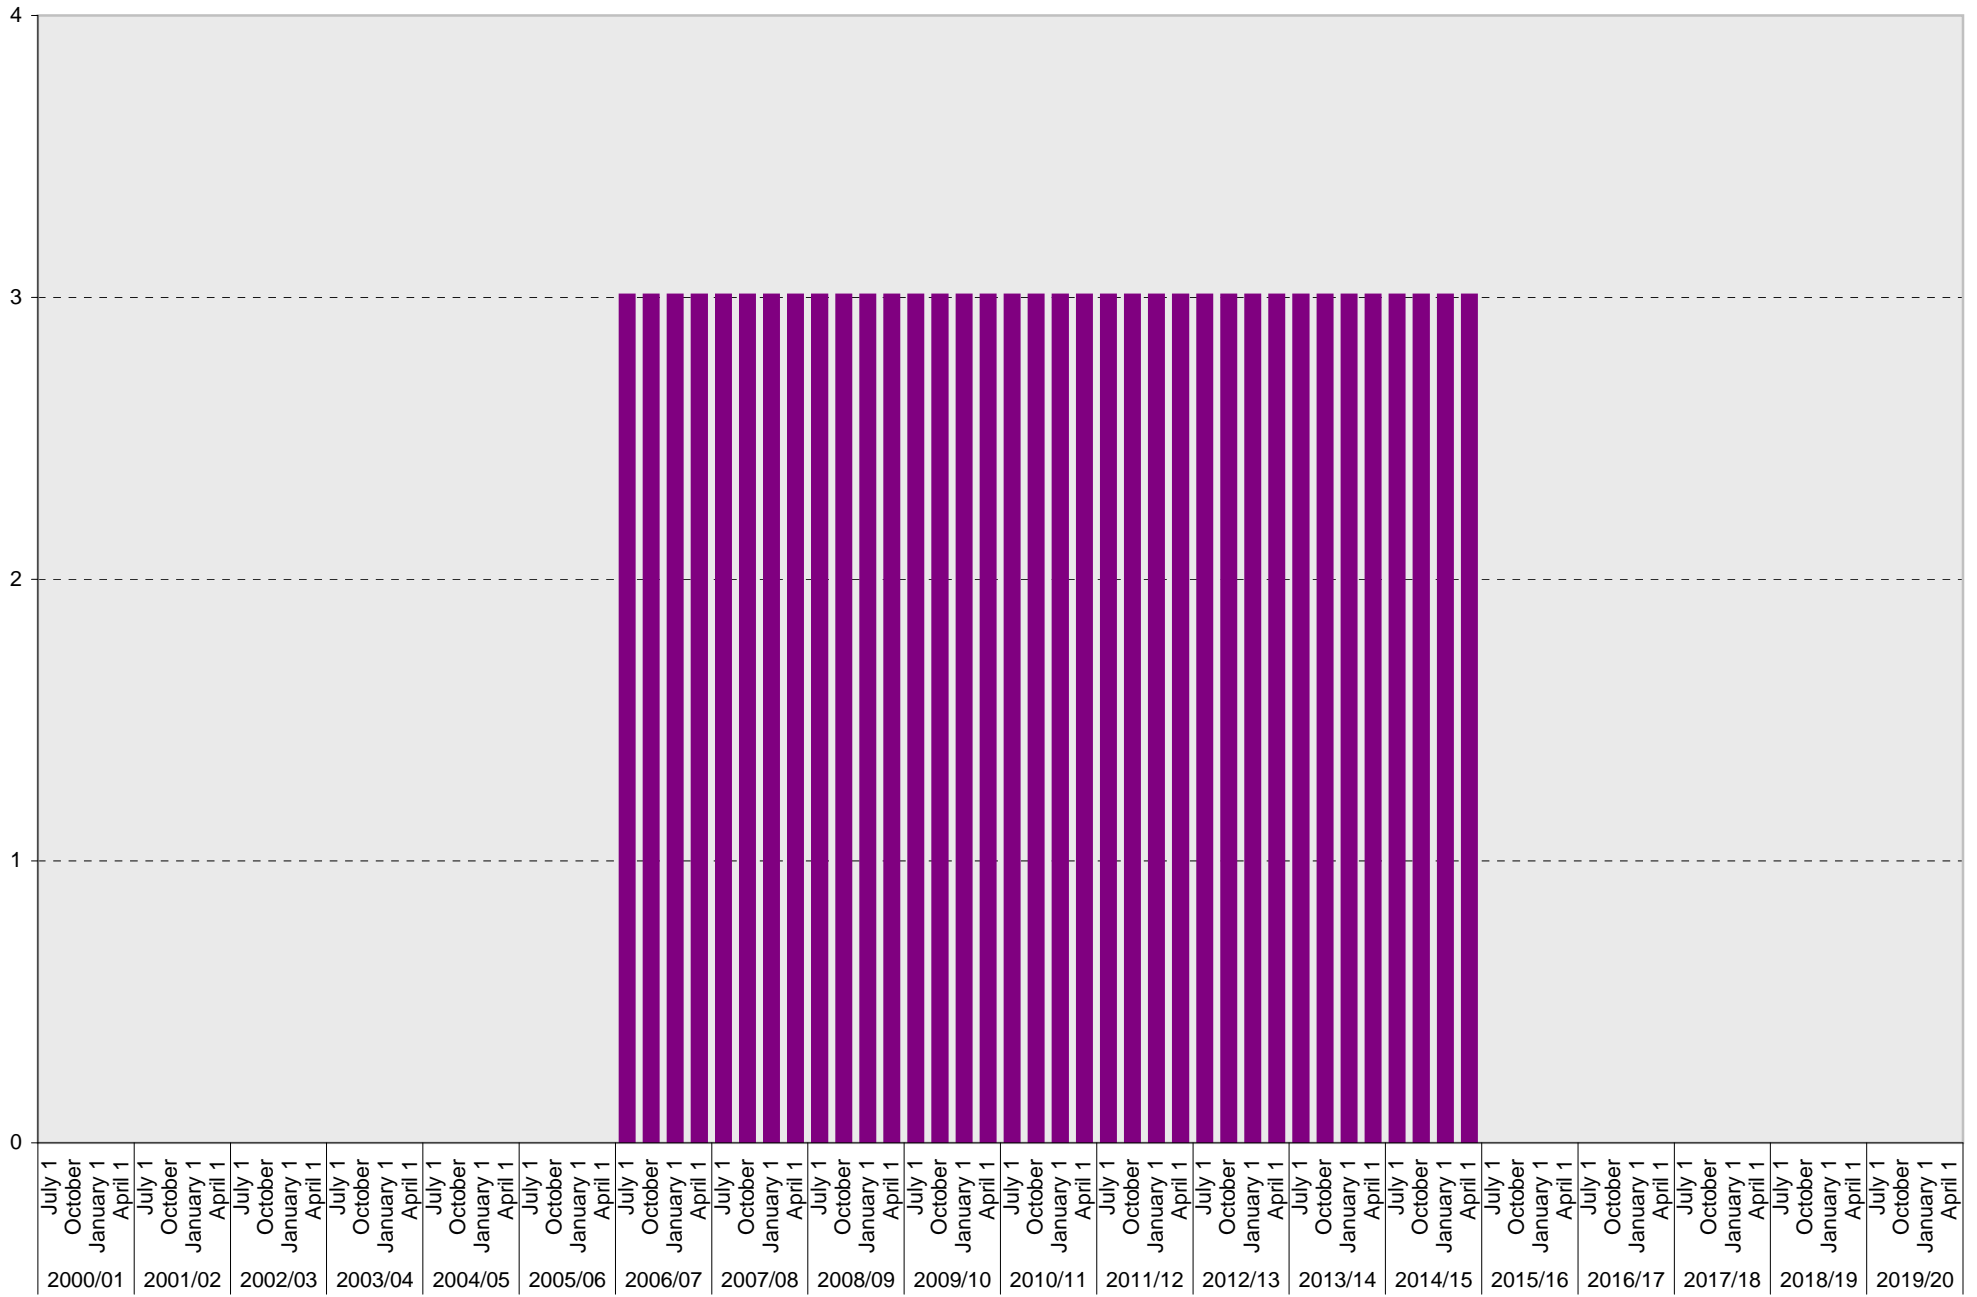

University of California, San Diego Parking Space Inventory
Lot P308: Allocated: Total Parking Spaces

■ Allocated: Total