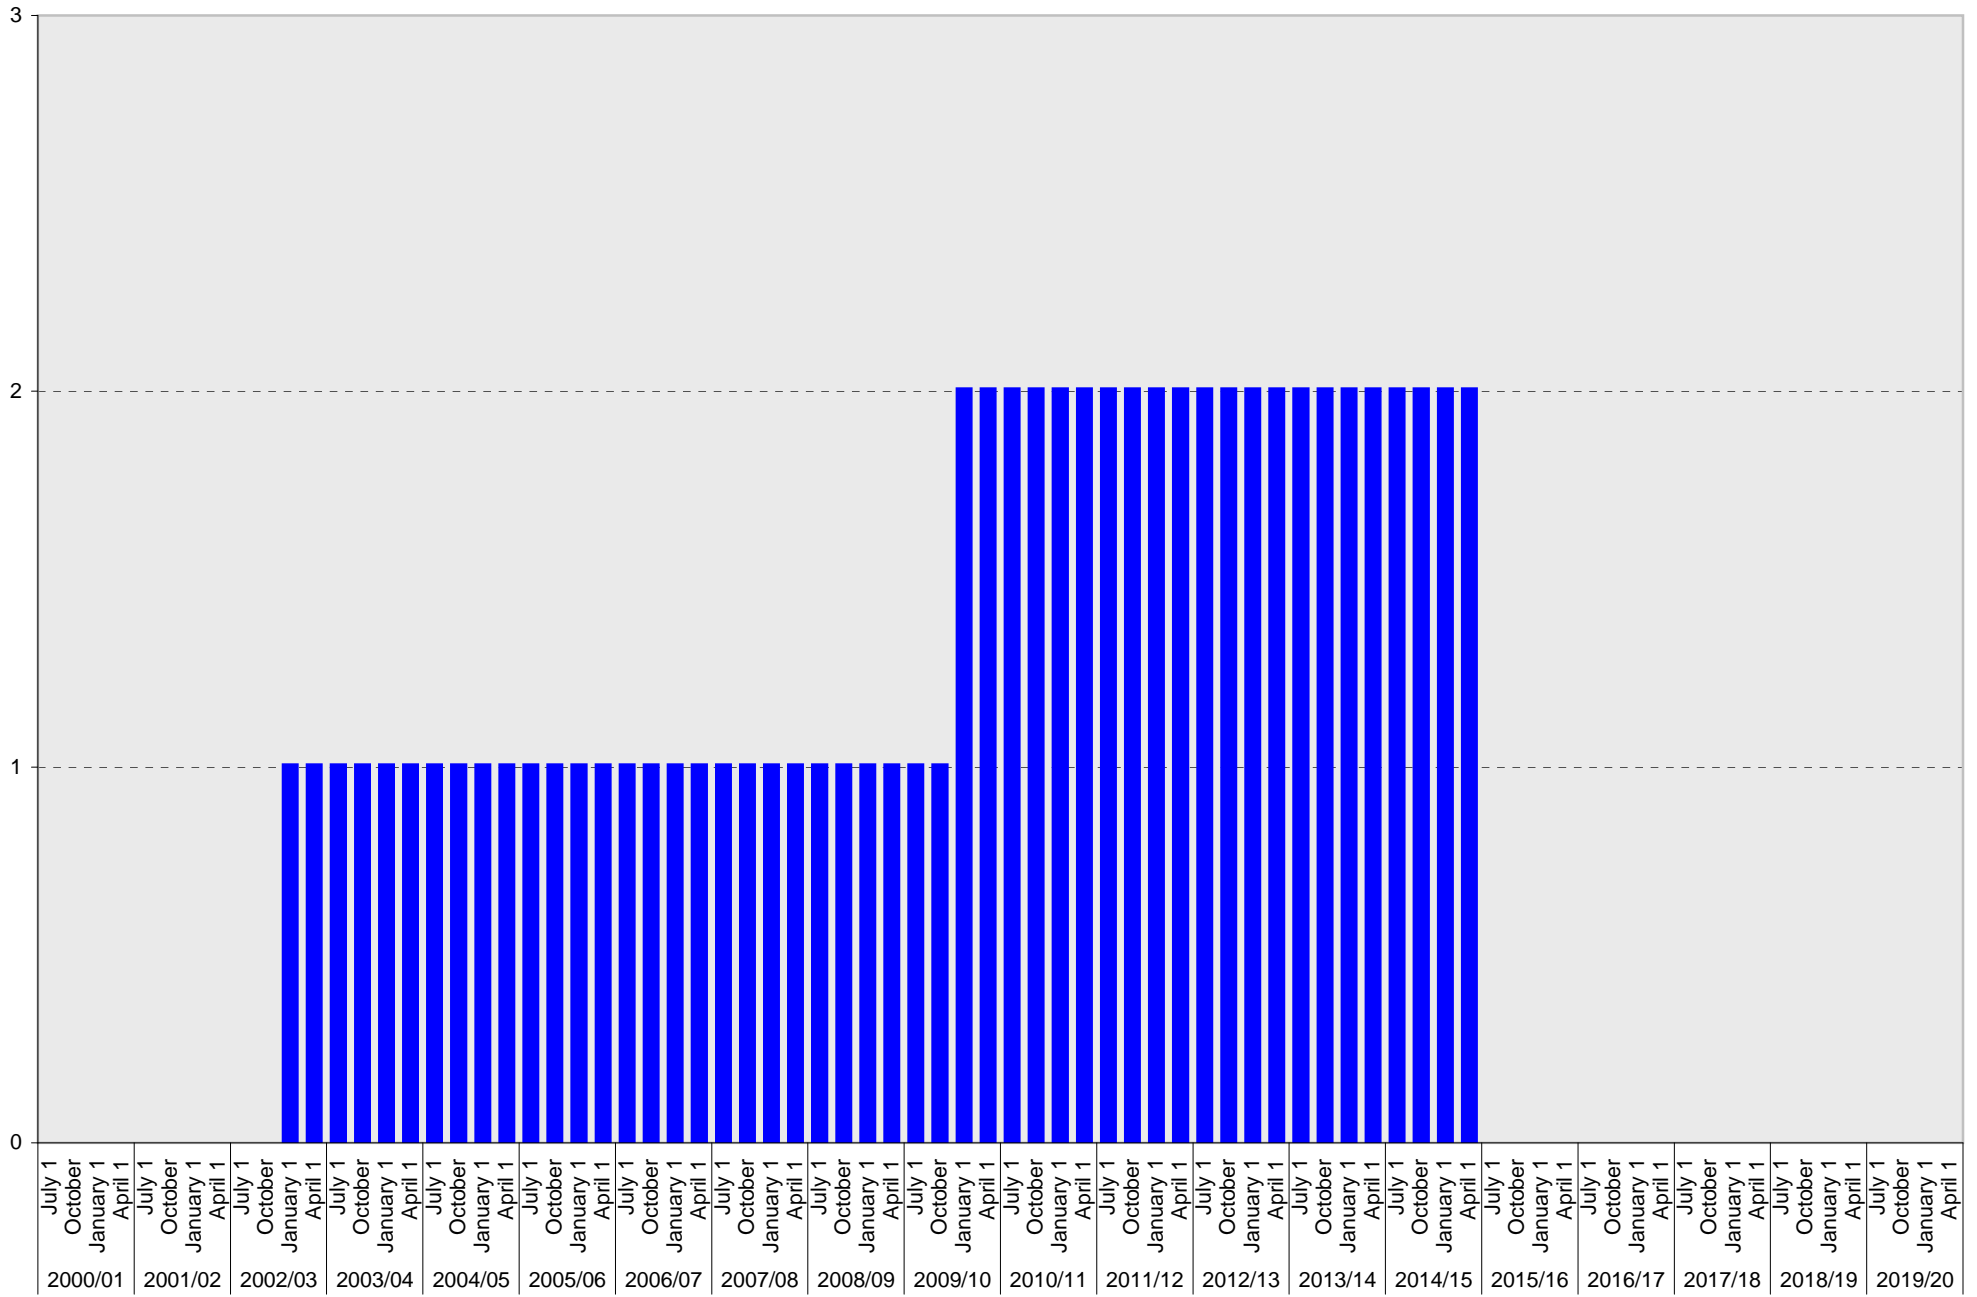

■ Allocated

University of California, San Diego Parking Space Inventory
Lot P308: Allocated: Total Parking Spaces

■ Allocated: Total

University of California, San Diego Parking Space Inventory

Lot P308: Accessible Parking Spaces