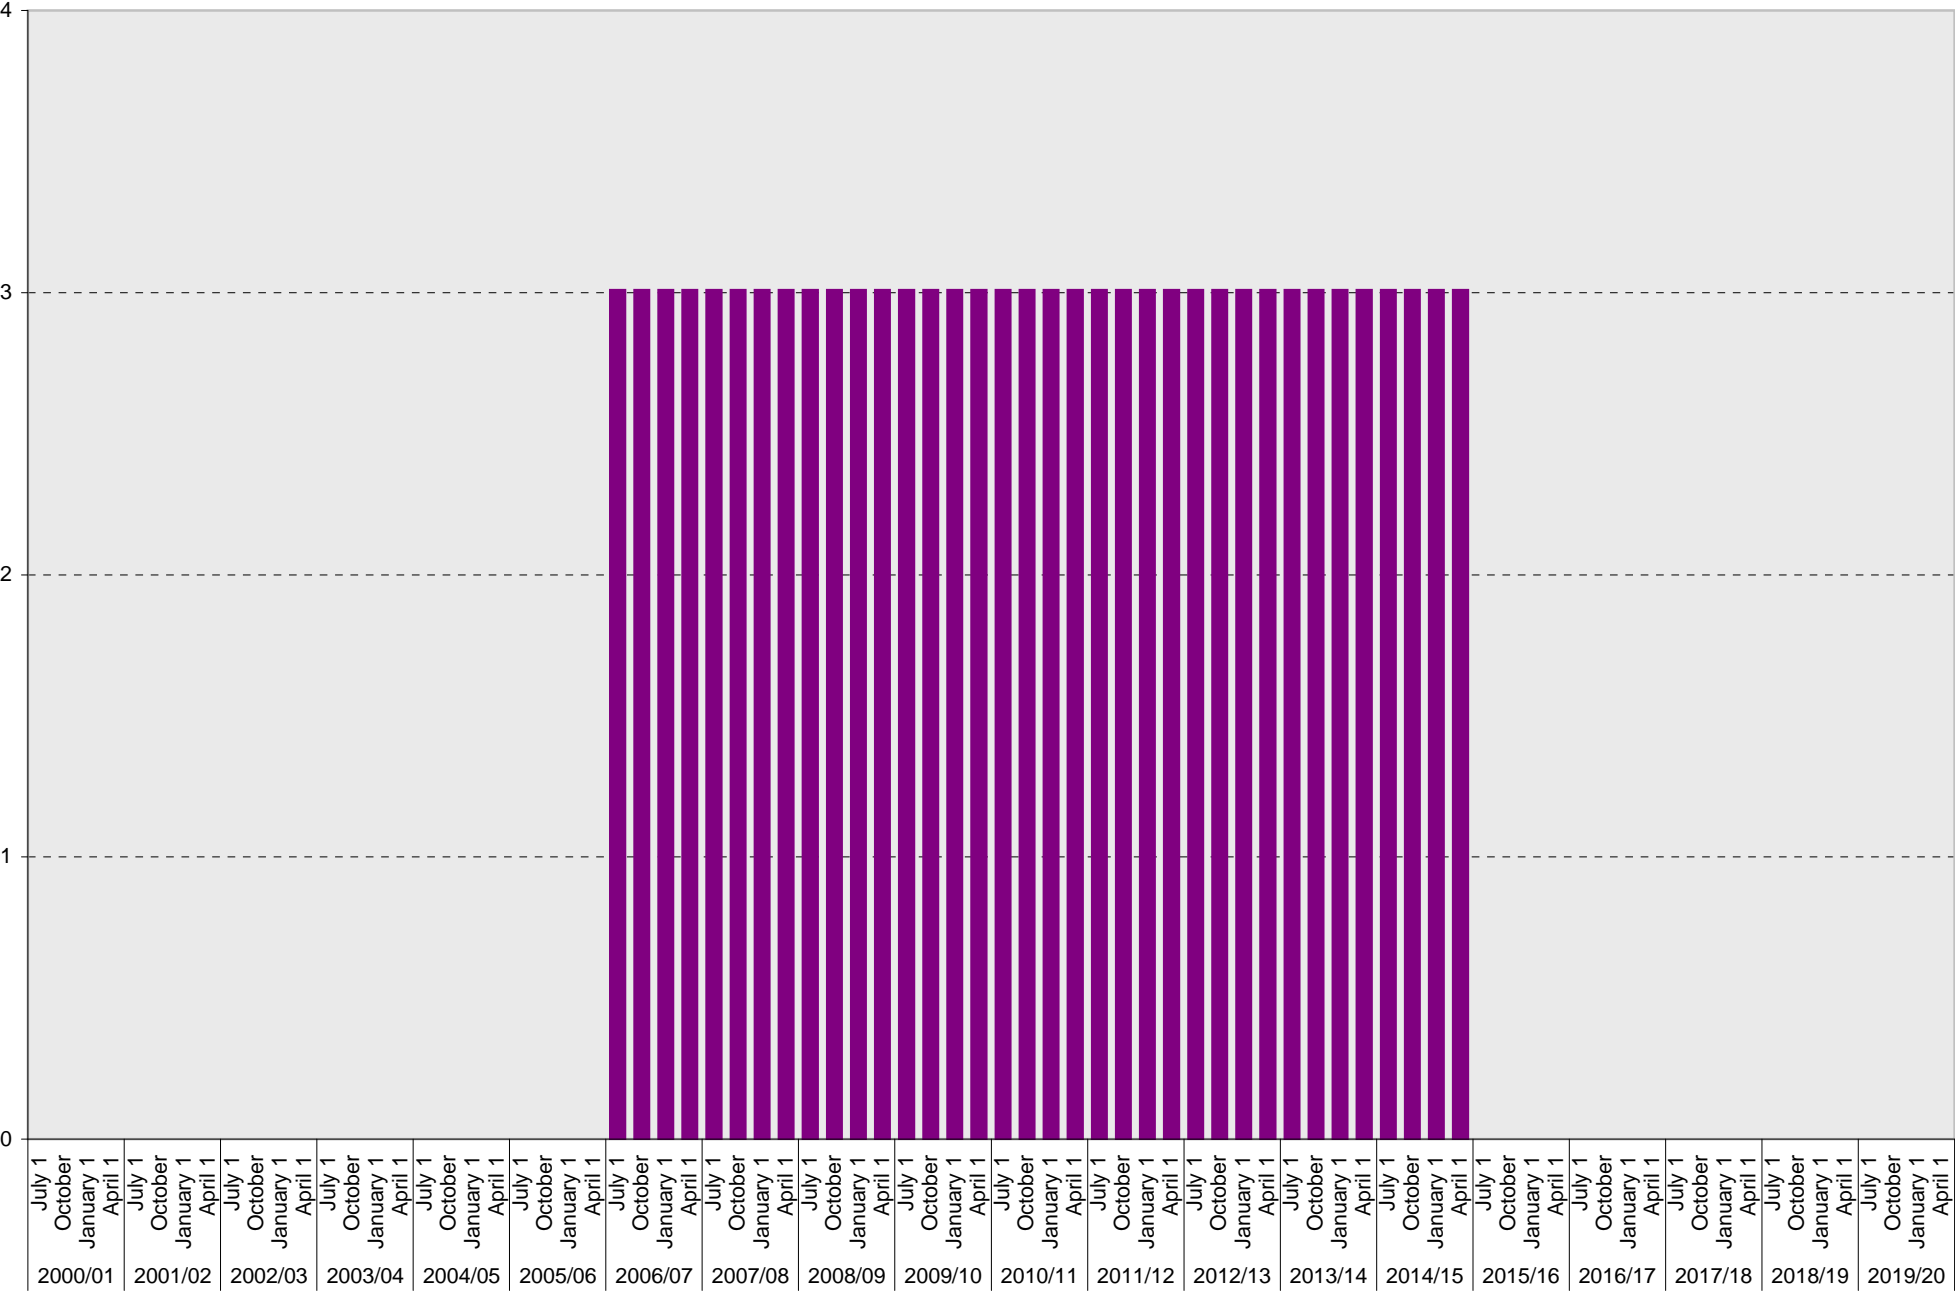

Lot P308: Visitor: Total Parking Spaces

University of California, San Diego Parking Space Inventory
Lot P308: Reserved Parking Spaces

Reserved

University of California, San Diego Parking Space Inventory

Lot P308: Allocated: Catering Vehicle Parking Spaces