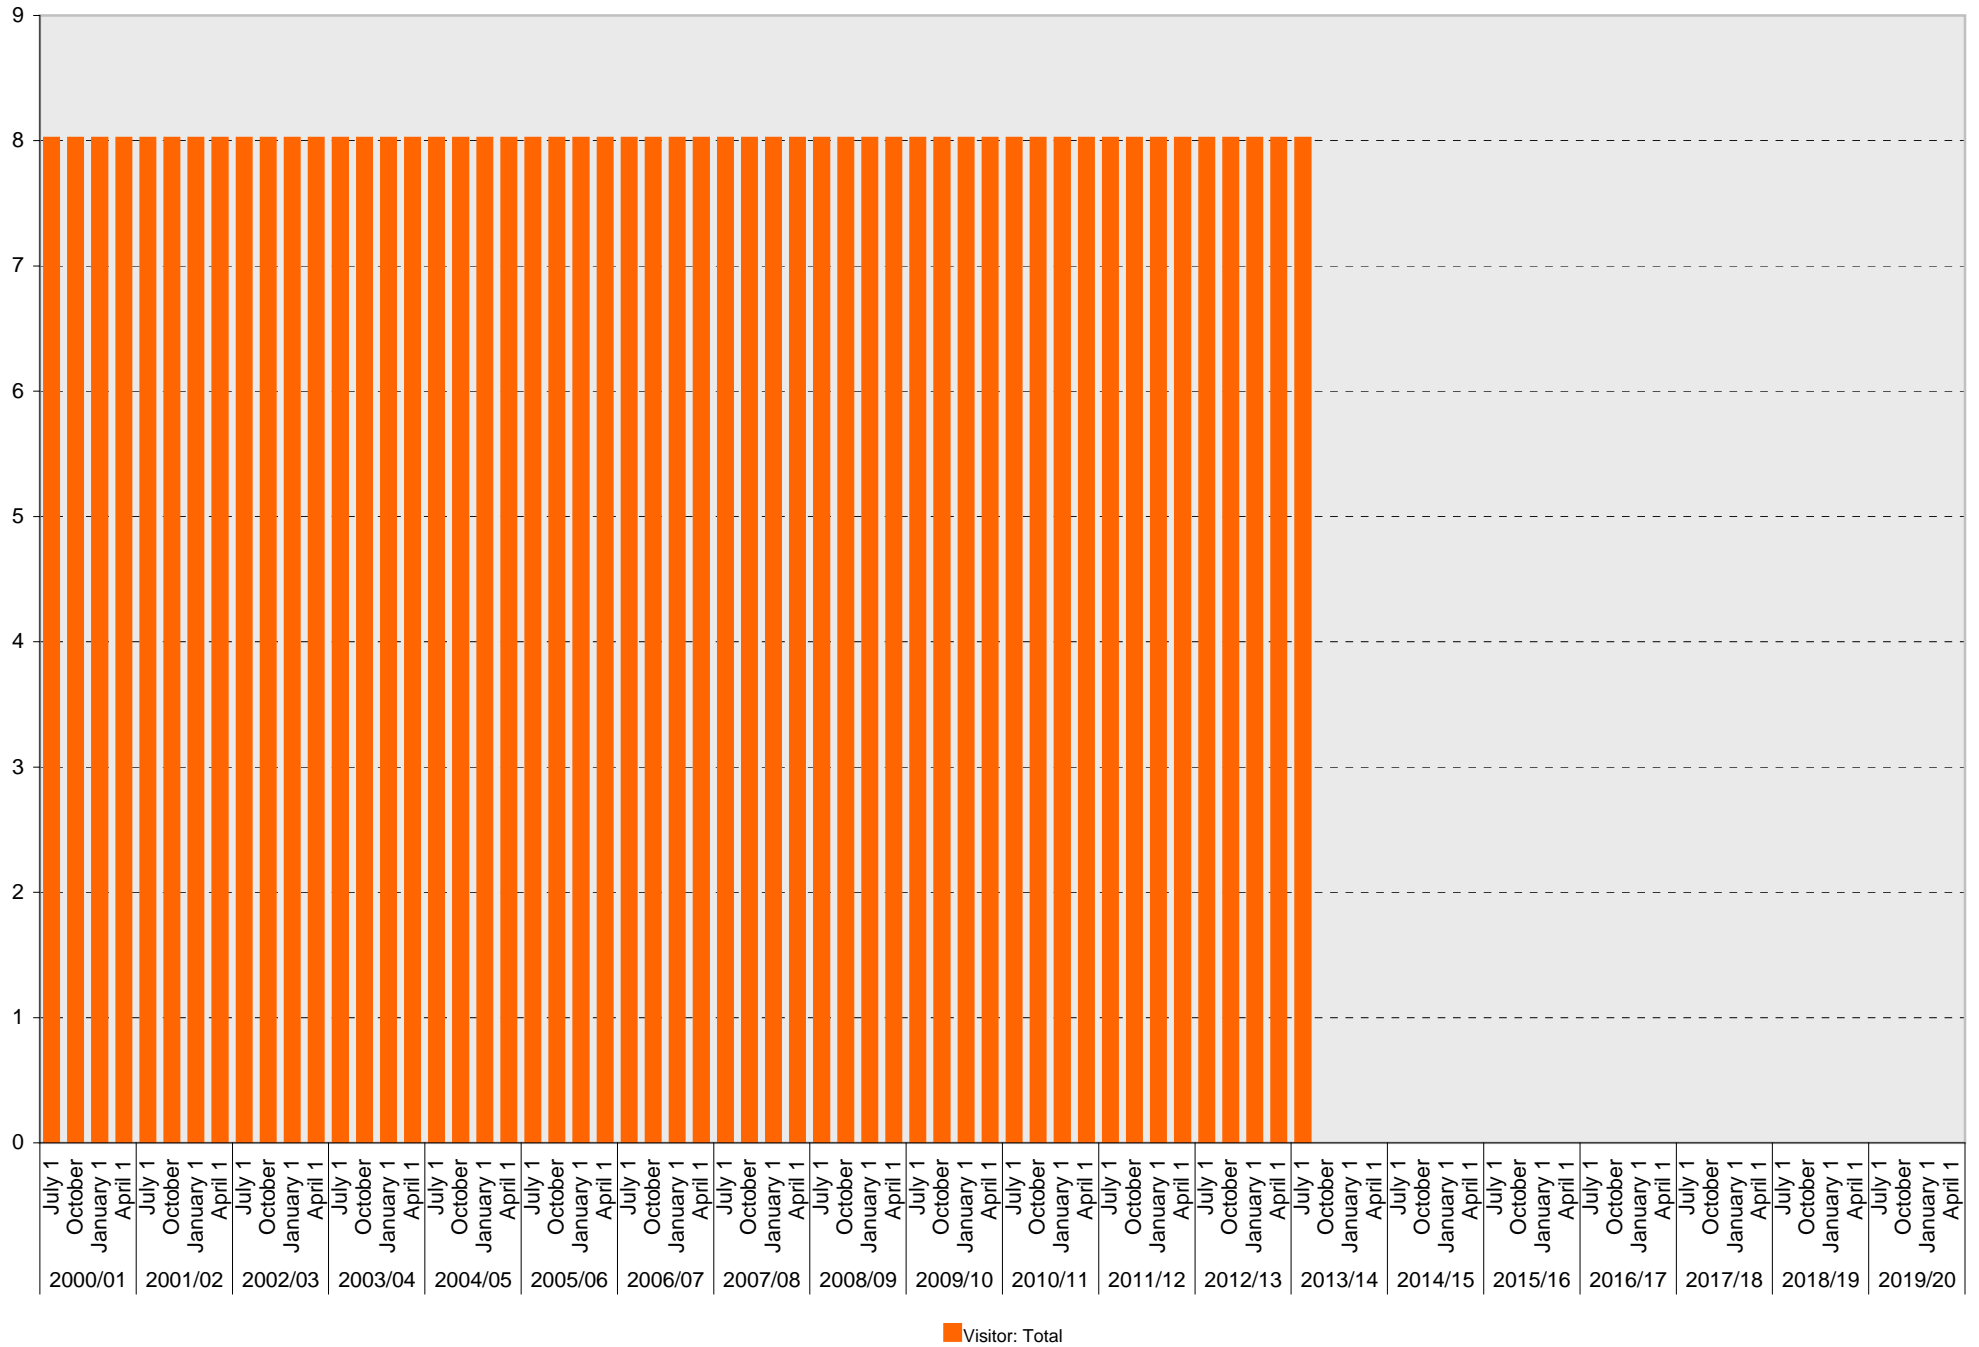

University of California, San Diego Parking Space Inventory

Lot P308: Visitor: Total Parking Spaces