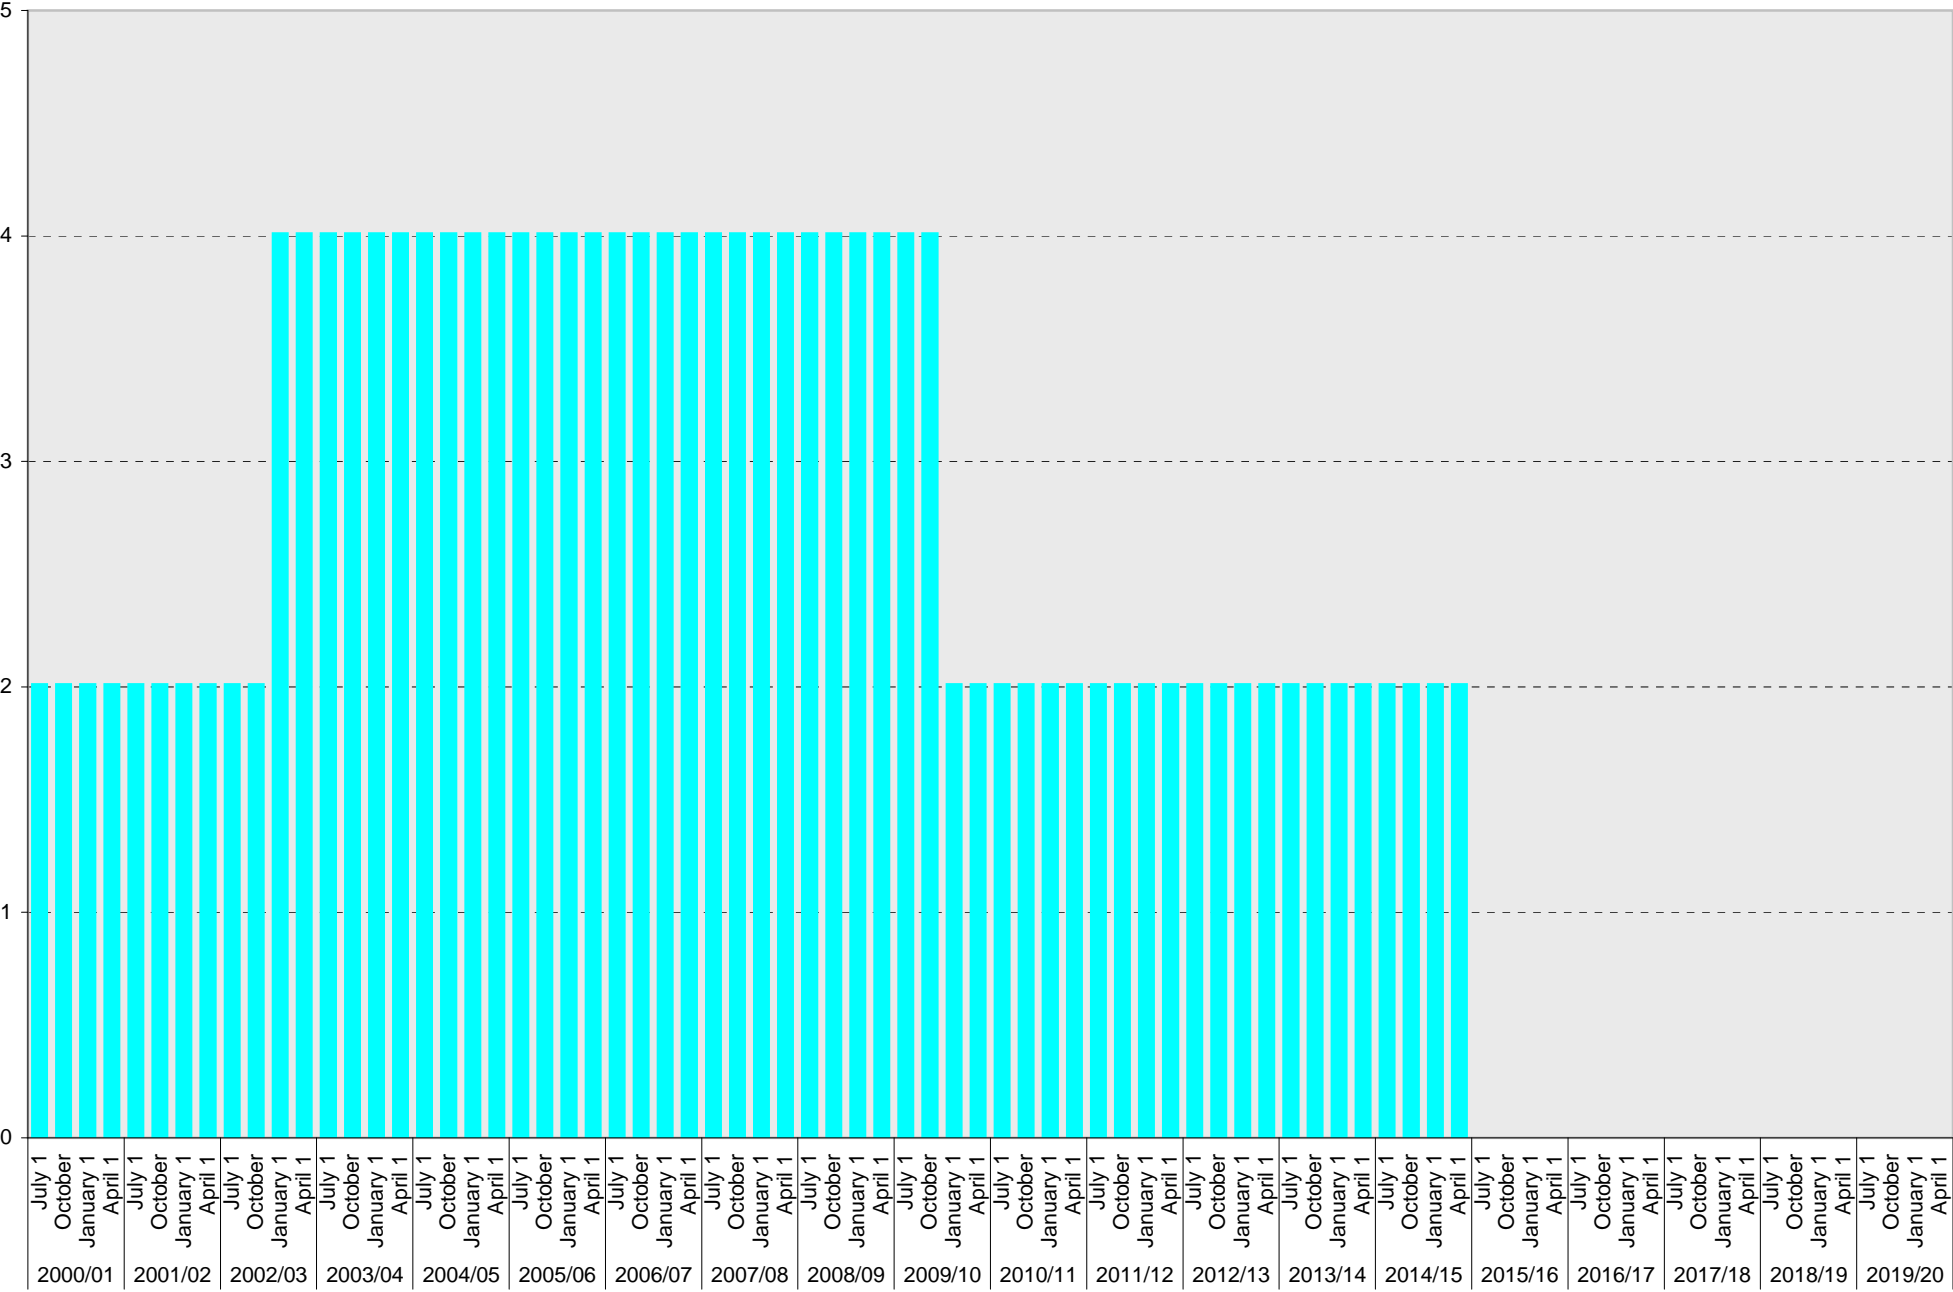

University of California, San Diego Parking Space Inventory

Lot P308: Loading Parking Spaces

■ Loading