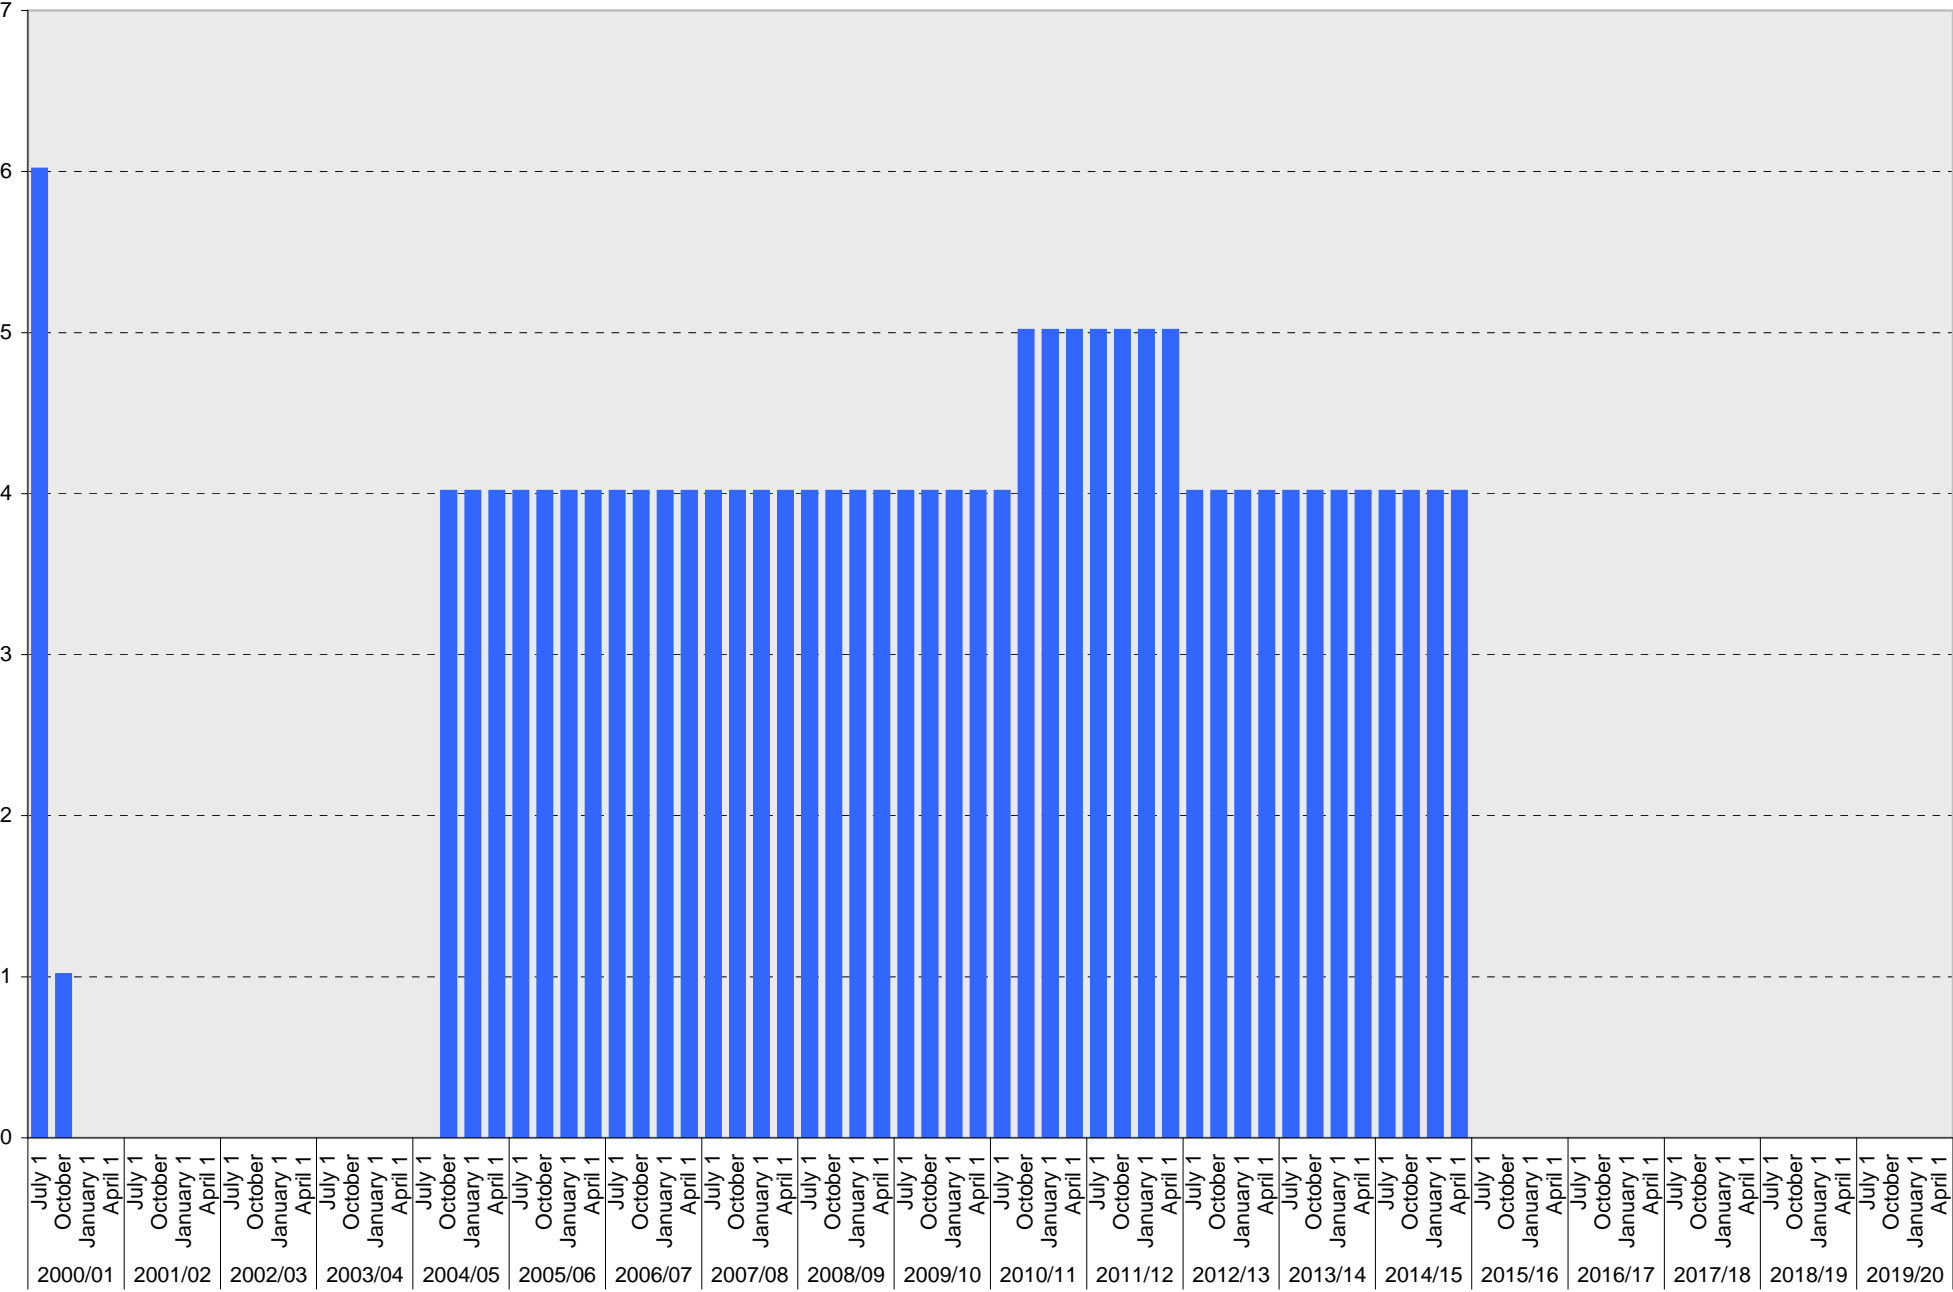

University of California, San Diego Parking Space Inventory

Lot P306: Reserved Parking Spaces

■ Reserved