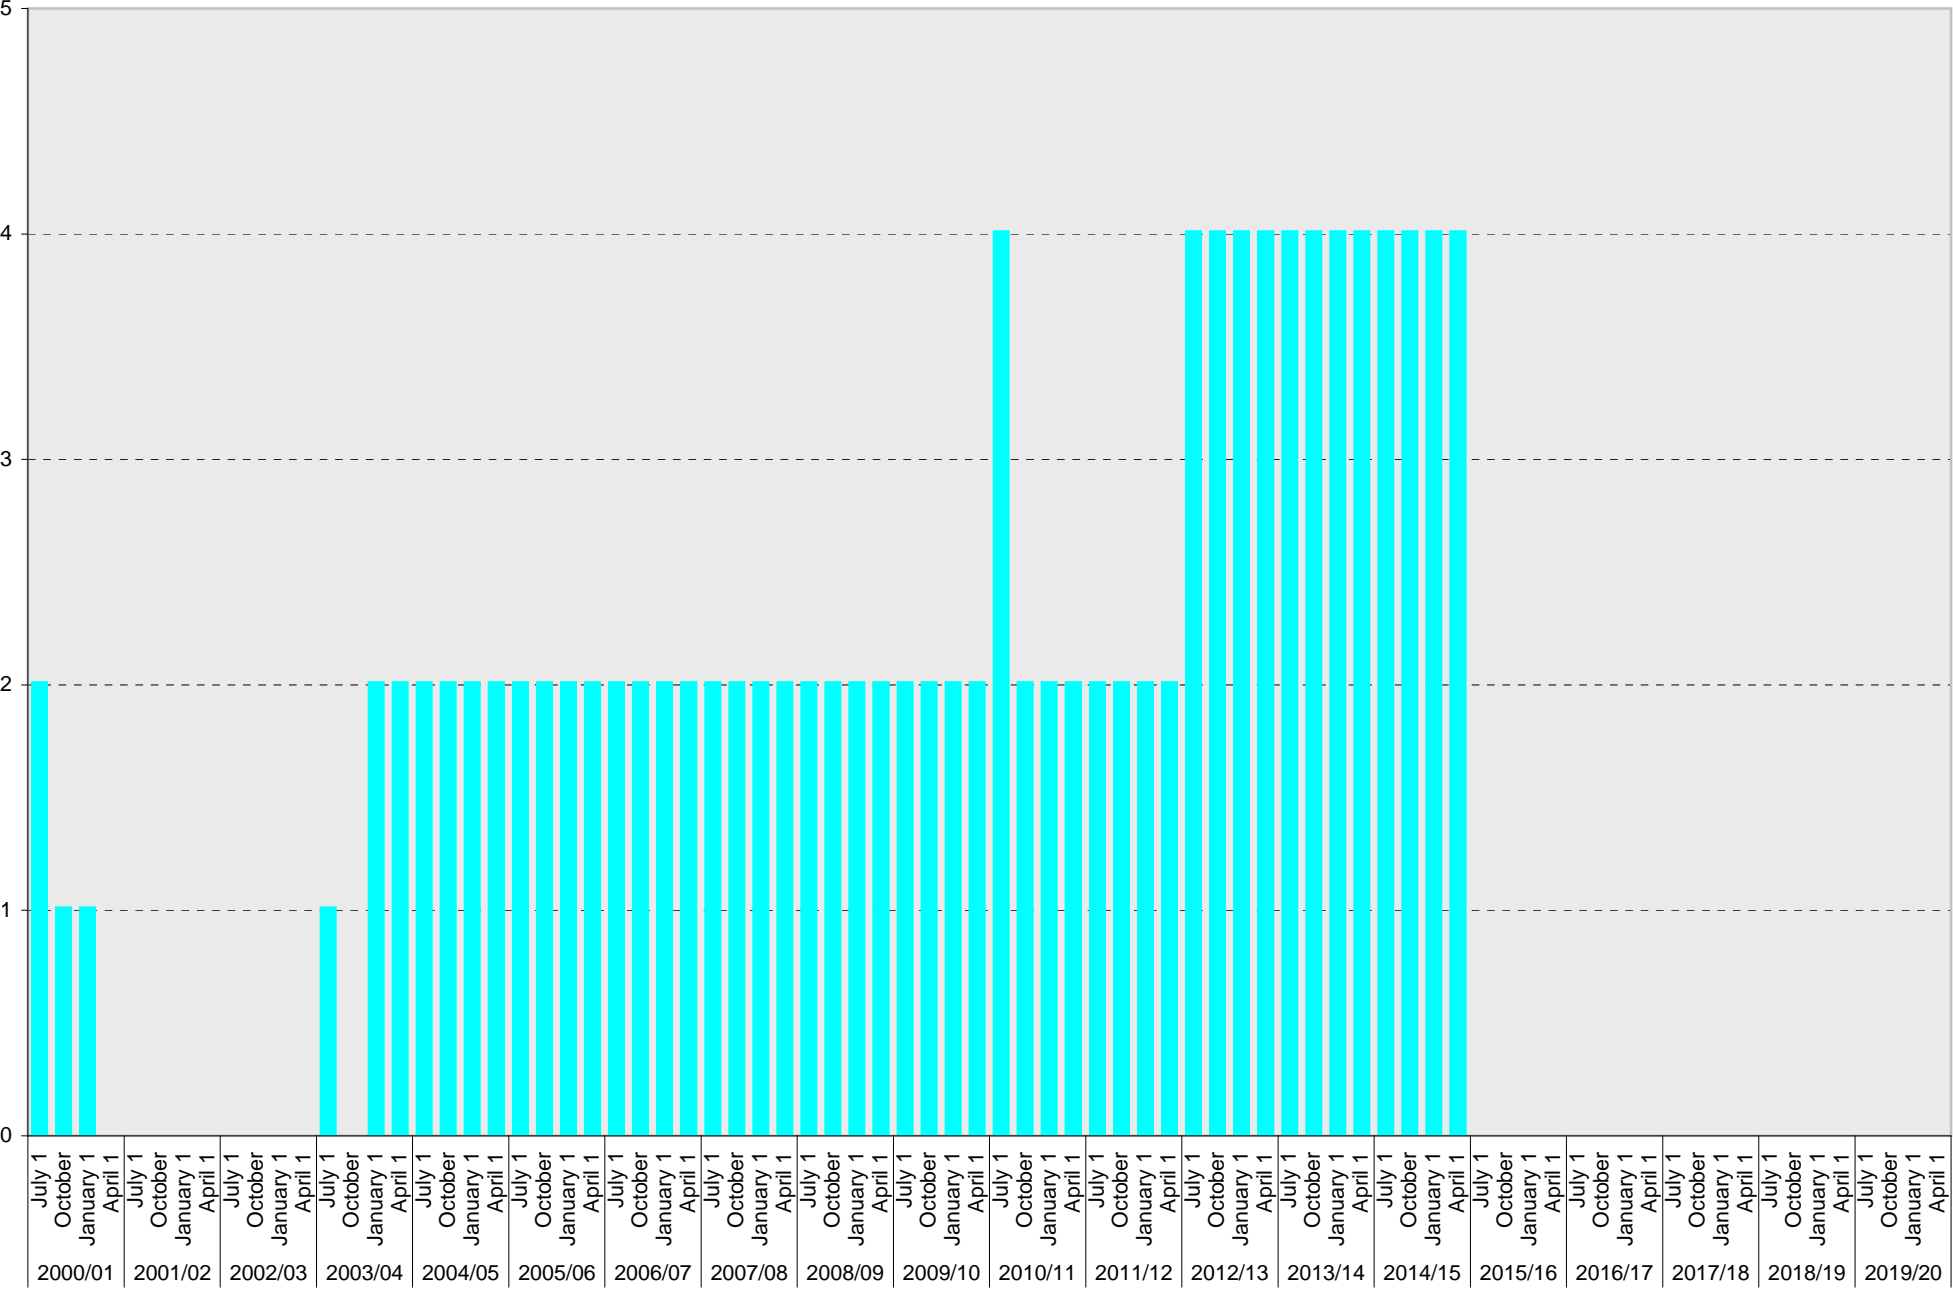

University of California, San Diego Parking Space Inventory

Lot P306: Loading Parking Spaces

■ Loading