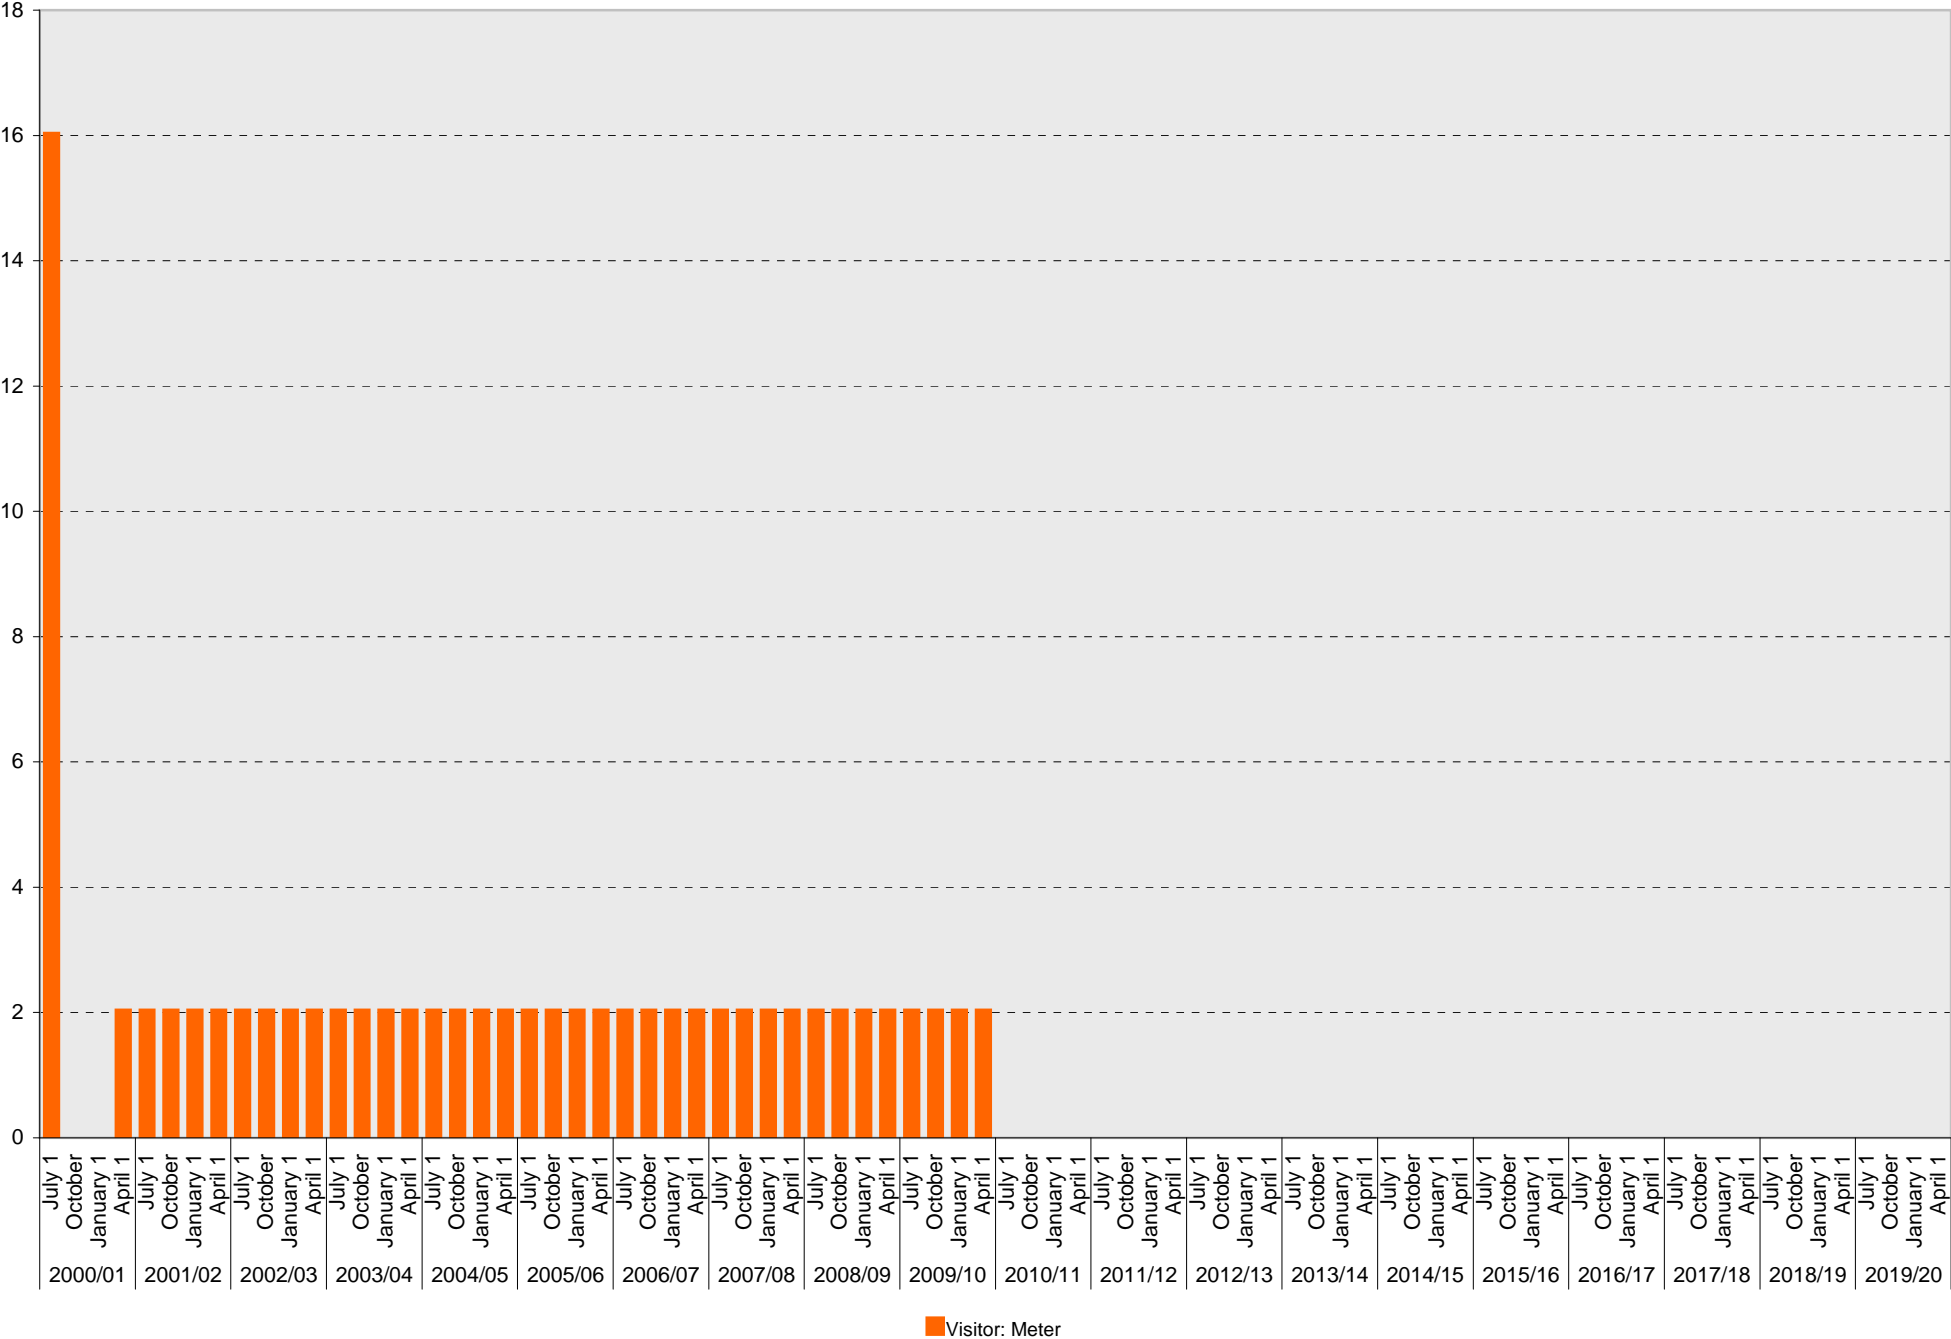

University of California, San Diego Parking Space Inventory

Lot P306: A Parking Spaces

University of California, San Diego Parking Space Inventory

Lot P306: B Parking Spaces

University of California, San Diego Parking Space Inventory

Lot P306: S Parking Spaces

University of California, San Diego Parking Space Inventory
Lot P306: Visitor: Meter Parking Spaces

University of California, San Diego Parking Space Inventory
Lot P306: Visitor: Total Parking Spaces