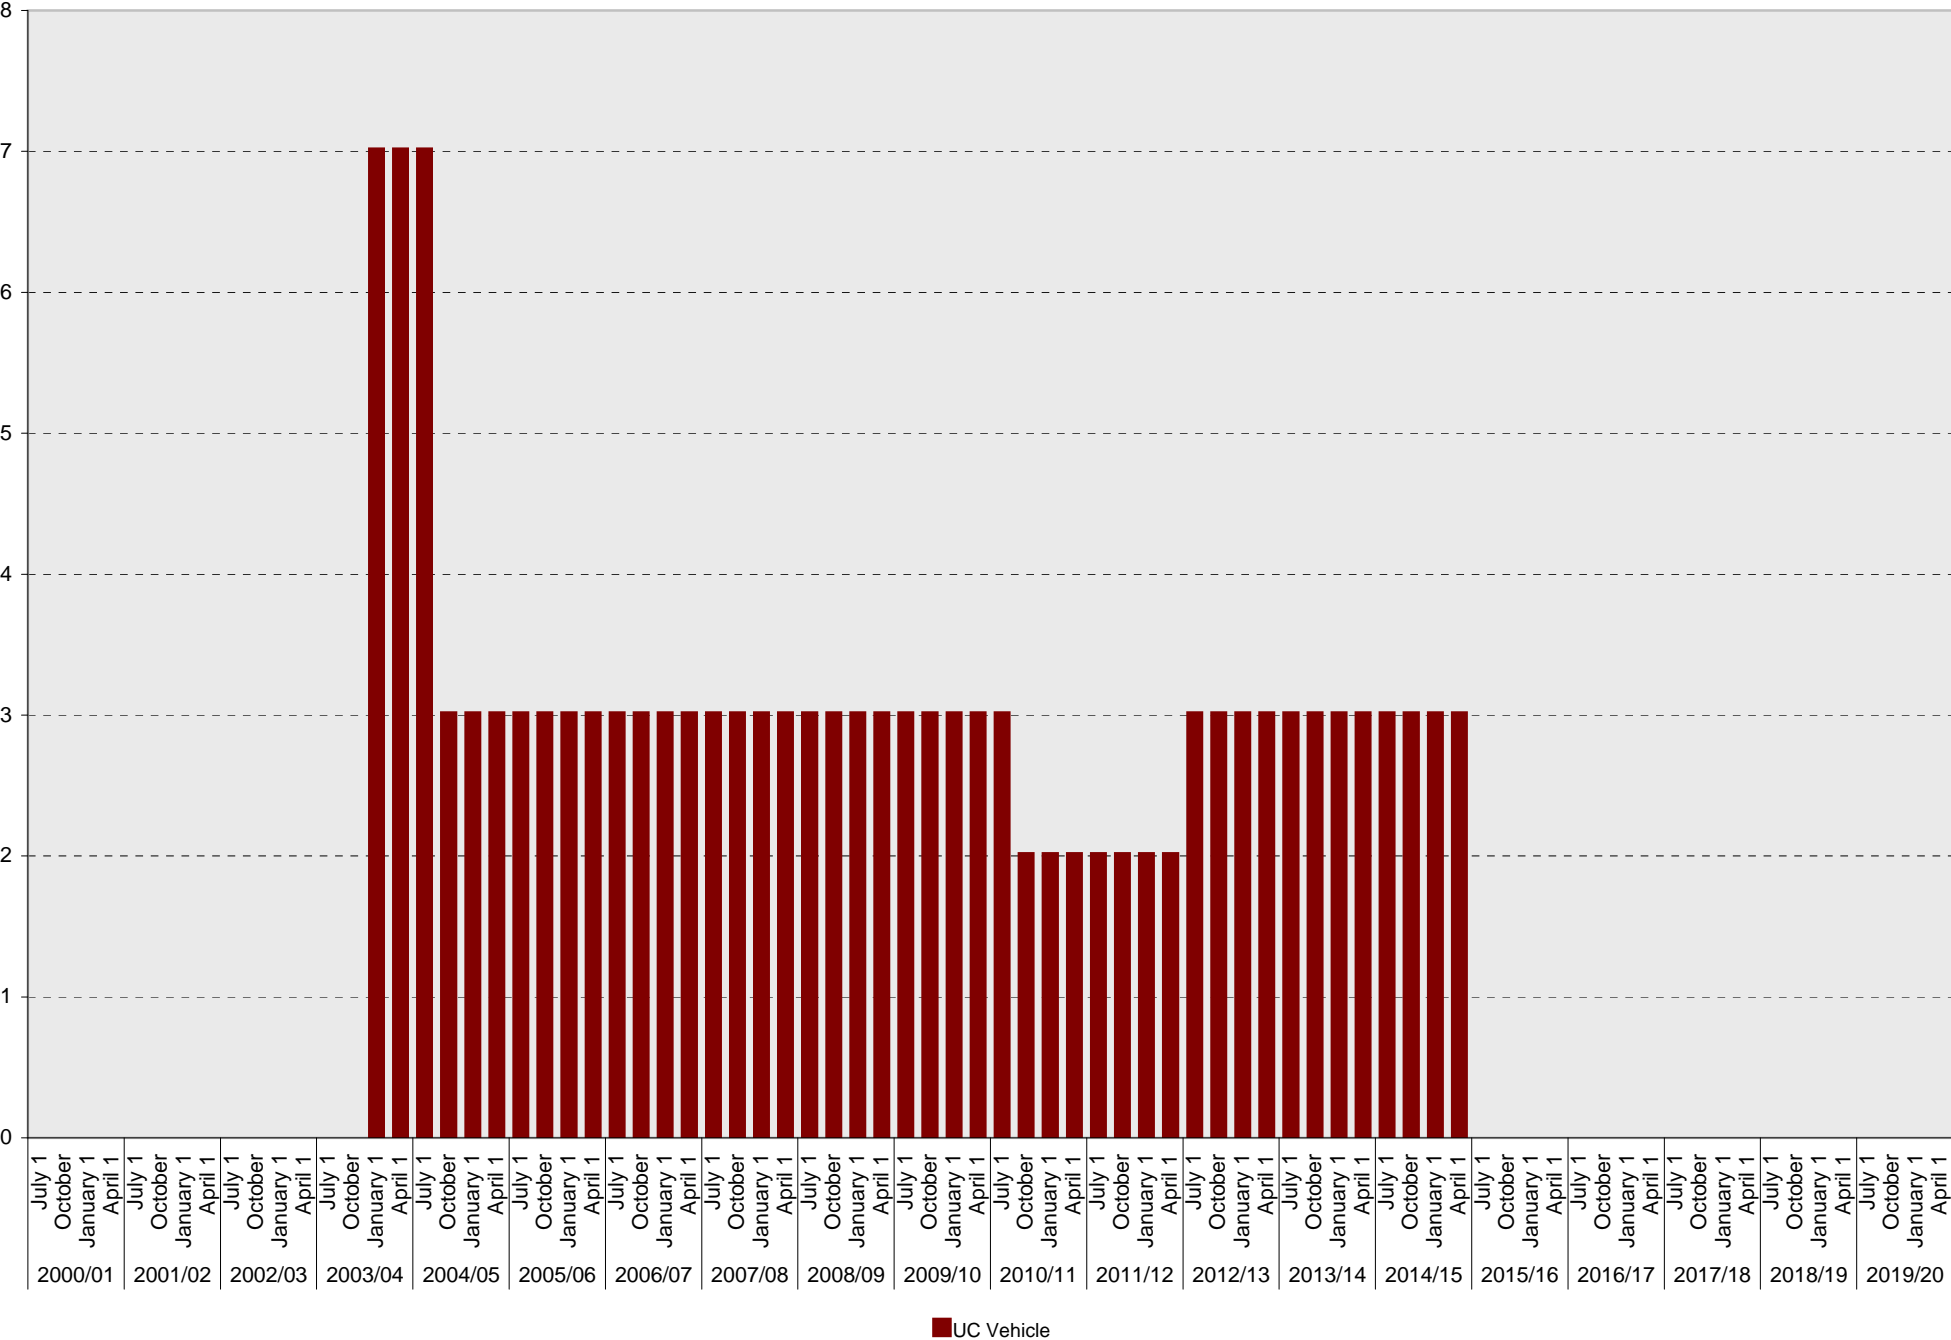

University of California, San Diego Parking Space Inventory
Lot P306: UC Vehicle Parking Spaces