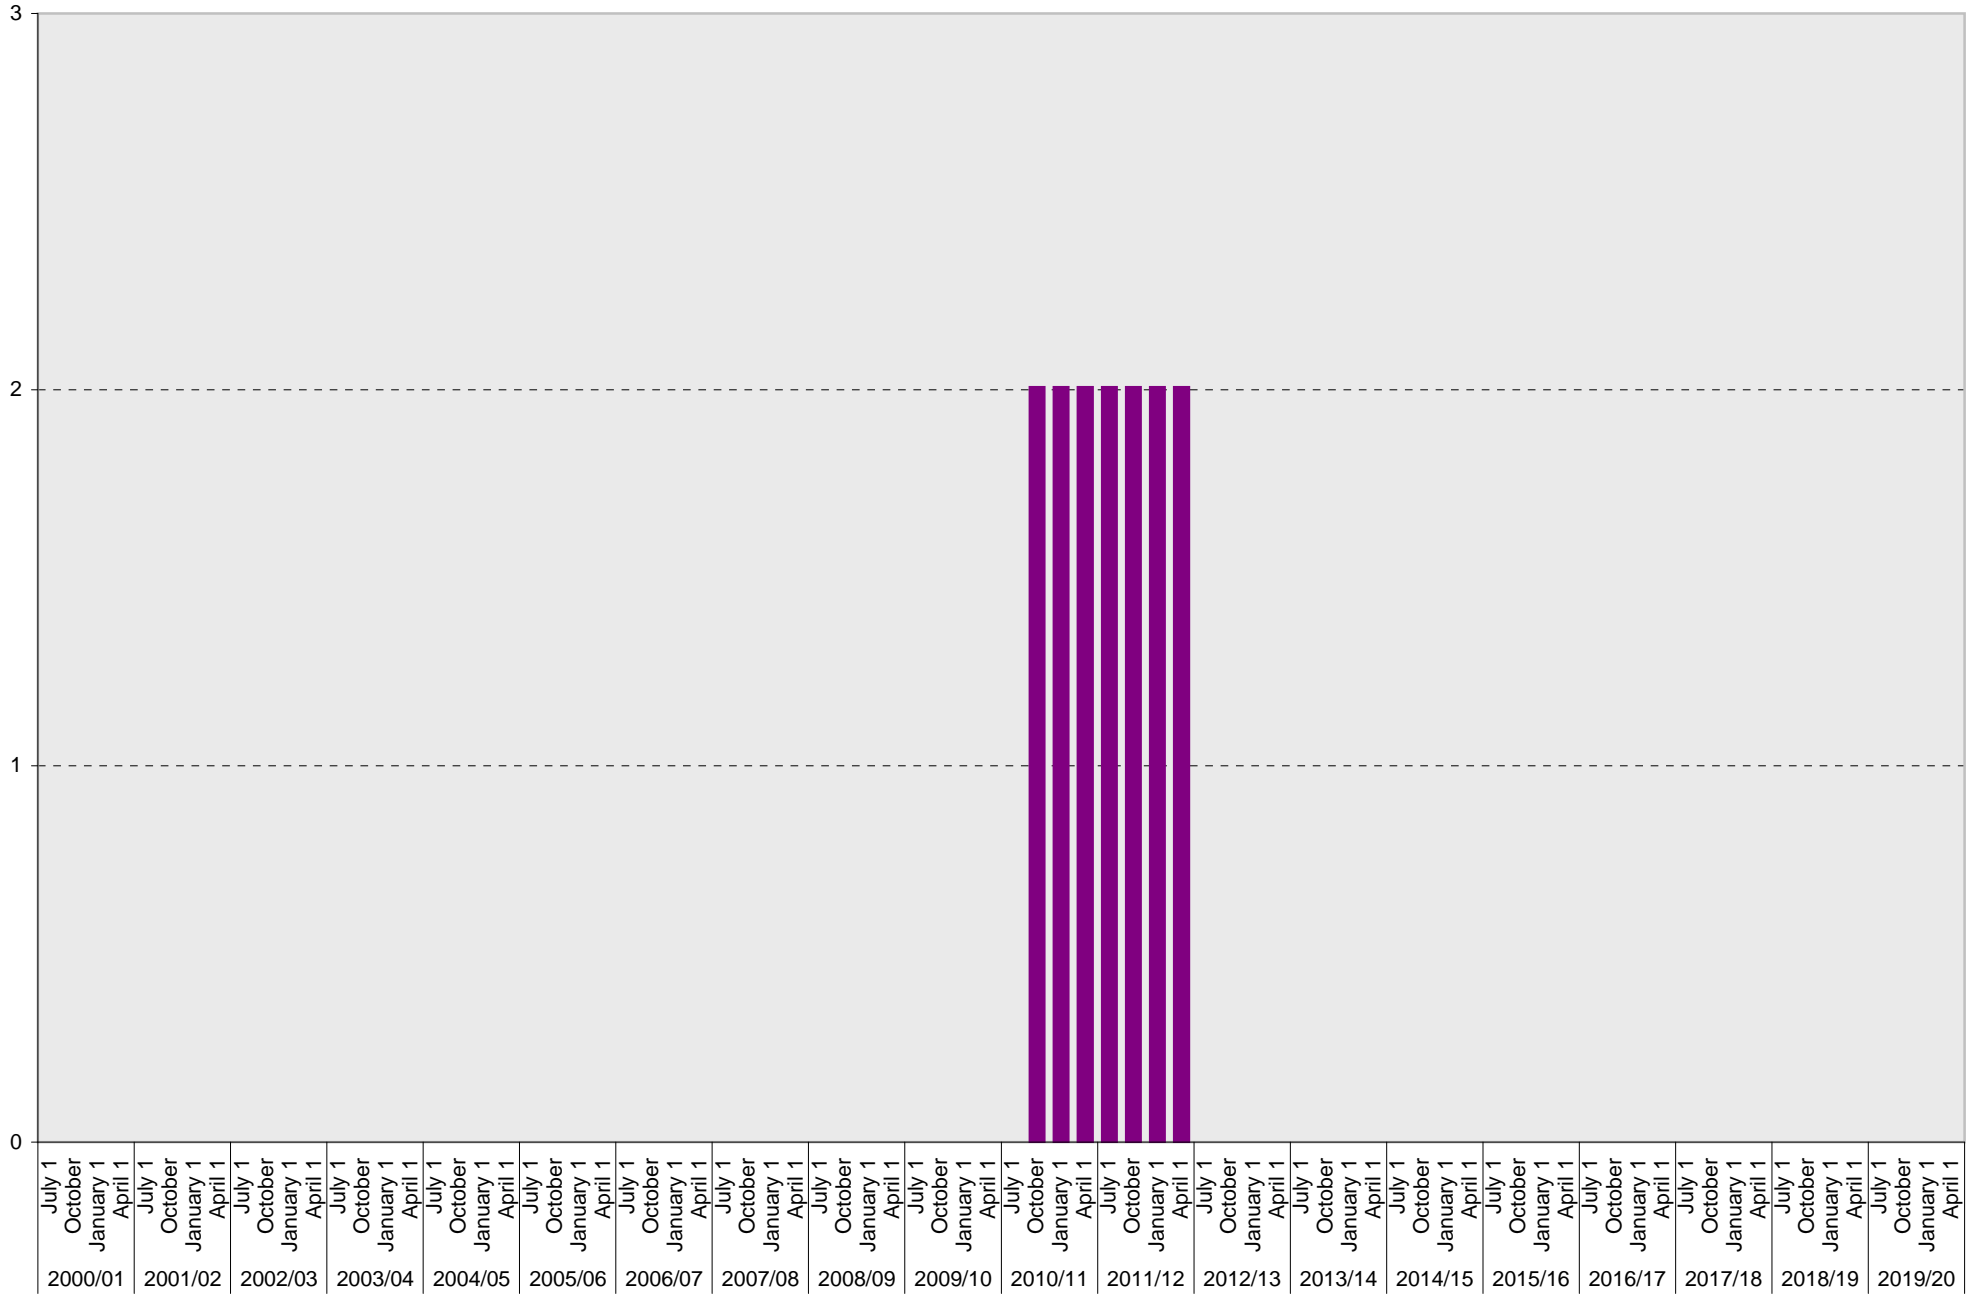

University of California, San Diego Parking Space Inventory
Lot P306: Allocated: Rady School of Management Visitor Parking Spaces

Allocated