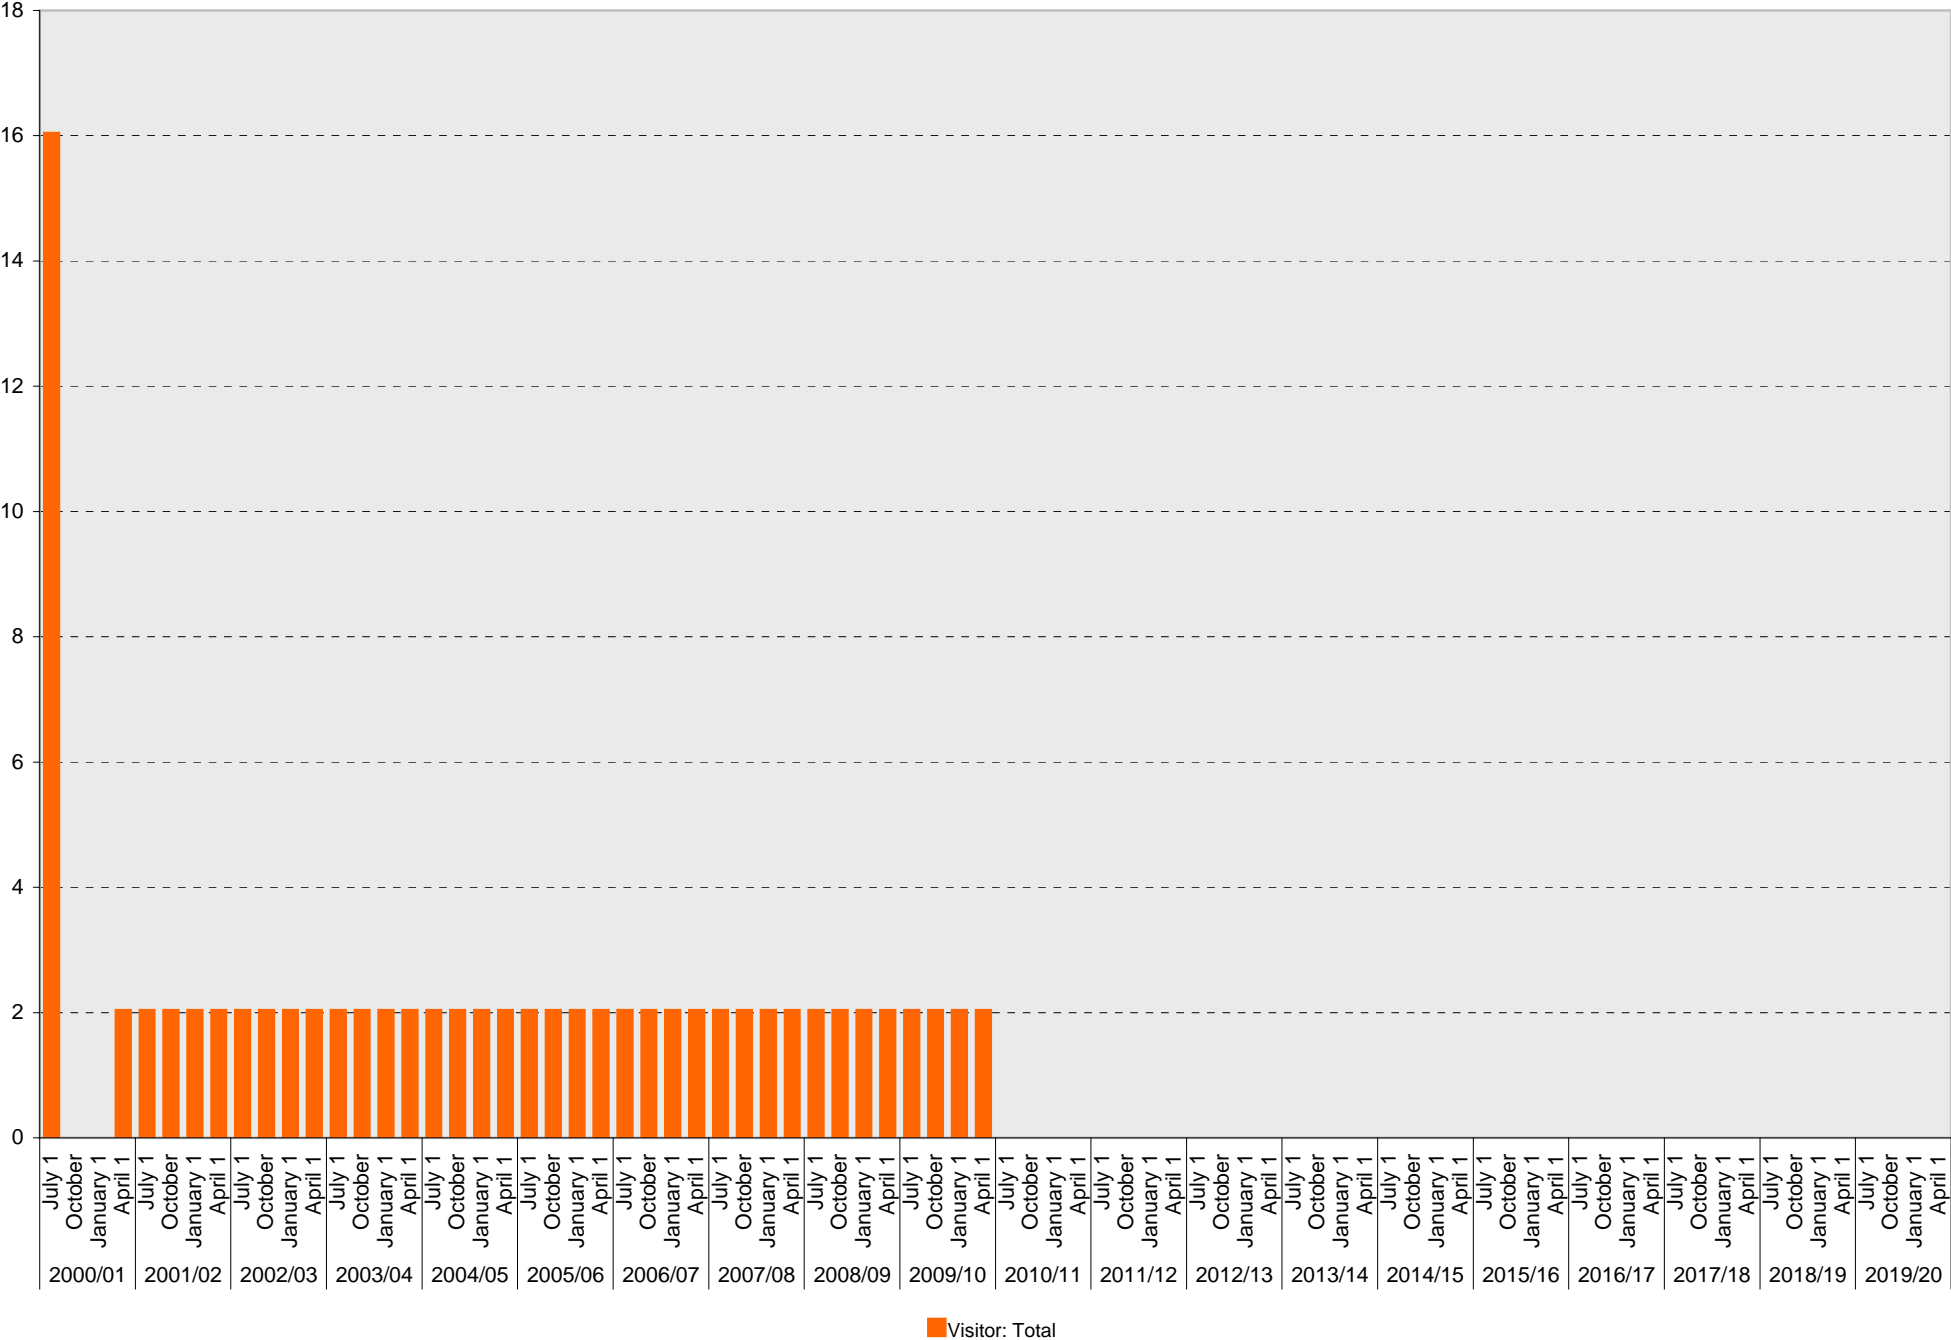

University of California, San Diego Parking Space Inventory

Lot P306: A Parking Spaces

University of California, San Diego Parking Space Inventory

Lot P306: B Parking Spaces

University of California, San Diego Parking Space Inventory

Lot P306: S Parking Spaces

University of California, San Diego Parking Space Inventory
Lot P306: Visitor: Meter Parking Spaces

University of California, San Diego Parking Space Inventory
Lot P306: Visitor: Total Parking Spaces