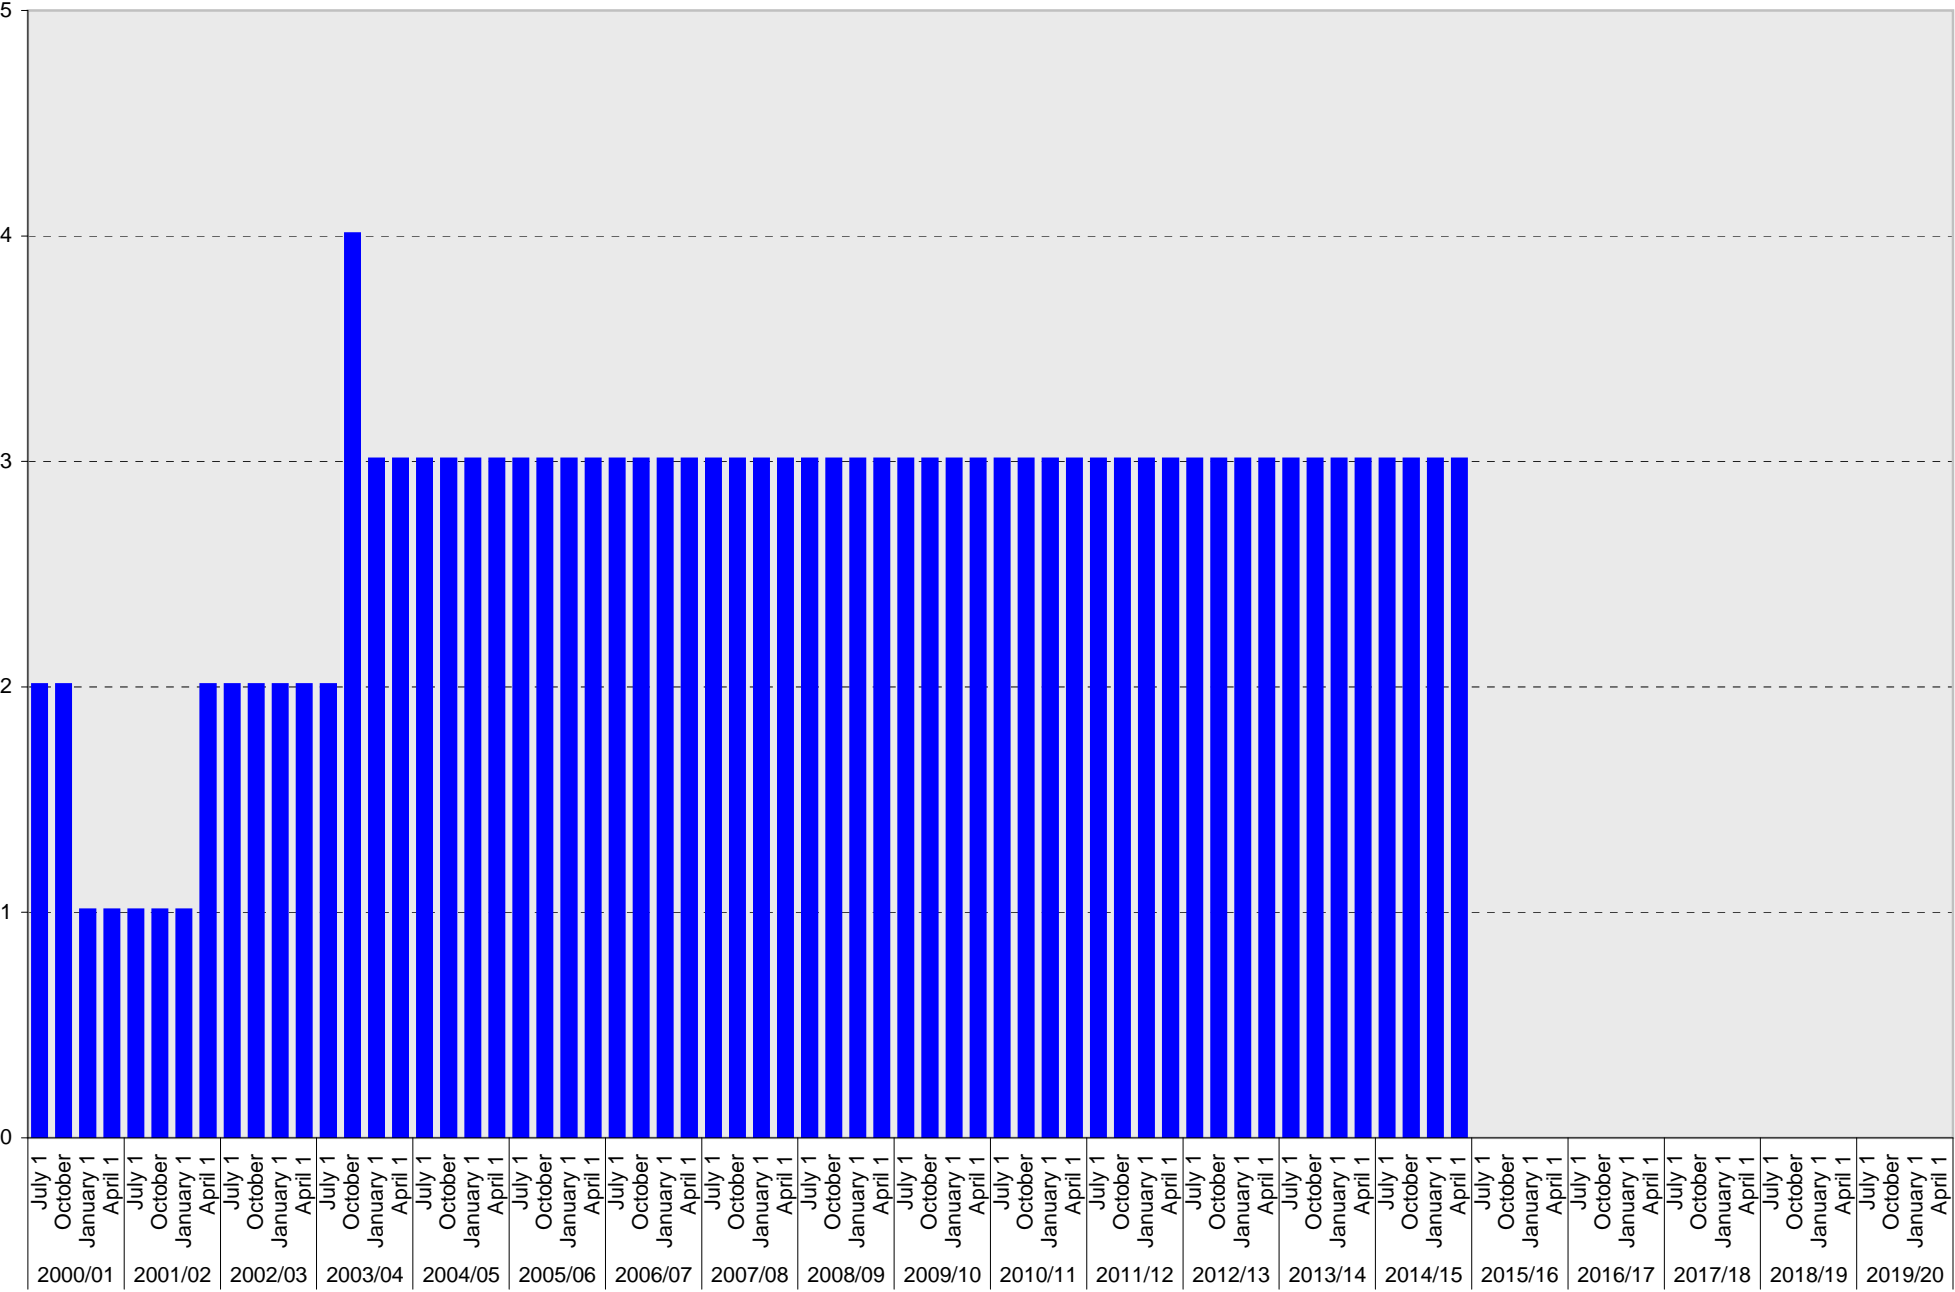

Allocated

University of California, San Diego Parking Space Inventory
Lot P306: Allocated: Total Parking Spaces

■ Allocated: Total

University of California, San Diego Parking Space Inventory

Lot P306: Accessible Parking Spaces