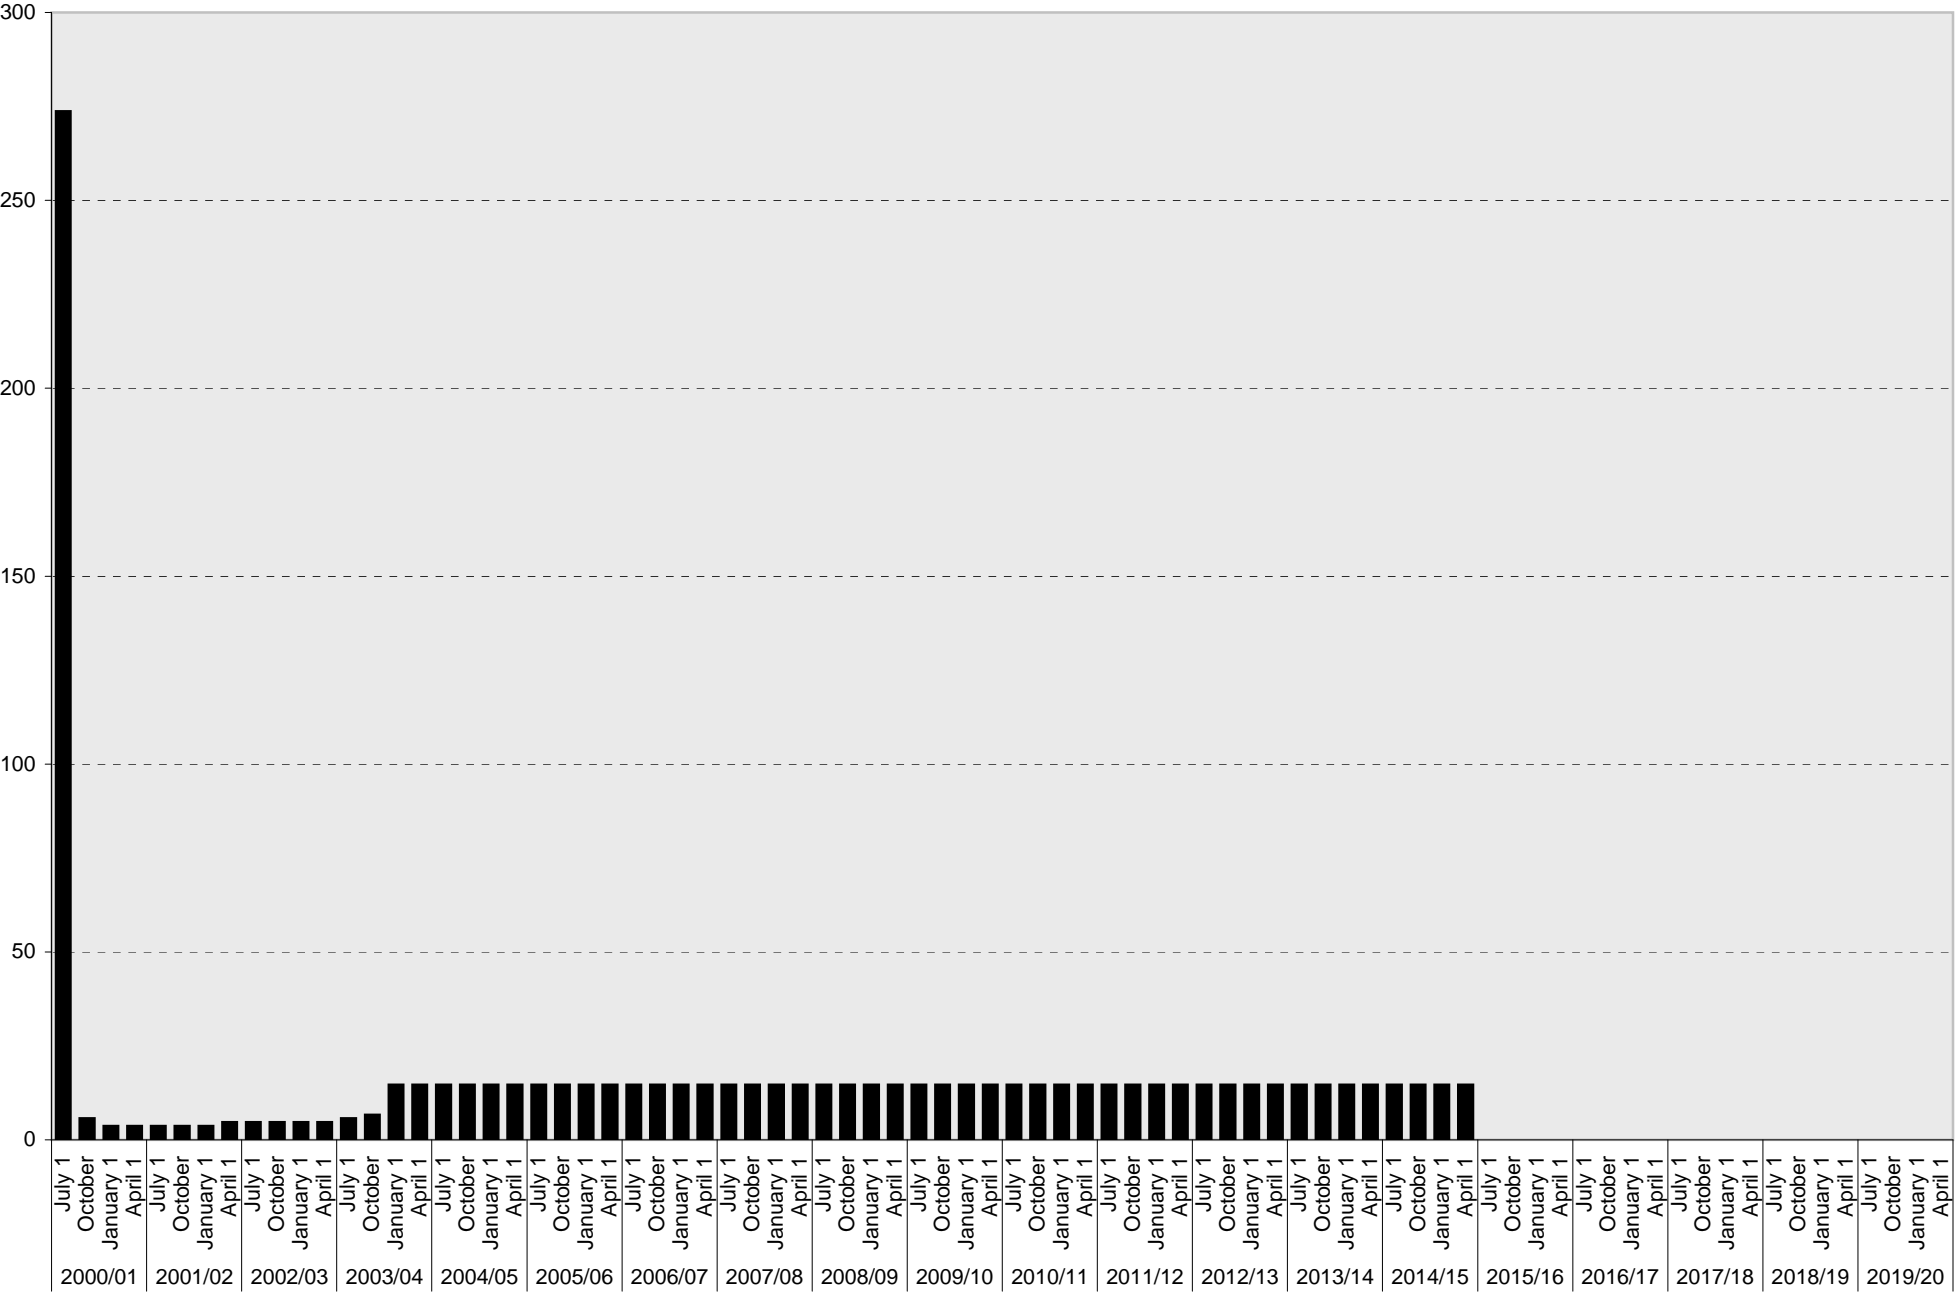

■ Total

University of California, San Diego Parking Space Inventory

Lot P306: Motorcycle Parking Sections

■ Motorcycle

University of California, San Diego Parking Space Inventory
Lot P306

Date		Parking Spaces										Motorcycle Parking Sections	
		A	B	S	Visitor	Reserved	Allocated	Accessible	UC Vehicle	Service Yard	Loading		Total
2000/01	July 1	104	102	38	16	6		2		3	2	273	1
	October 1					1		2		1	1	5	
	January 1							1		1	1	3	
	April 1				2			1				3	
2001/02	July 1				2			1				3	
	October 1				2			1				3	
	January 1				2			1				3	
	April 1				2			2				4	
2002/03	July 1				2			2				4	
	October 1				2			2				4	
	January 1				2			2				4	
	April 1				2			2				4	
2003/04	July 1				2			2			1	5	
	October 1				2			4				6	
	January 1				2			3	7		2	14	
	April 1				2			3	7		2	14	
2004/05	July 1				2			3	7		2	14	
	October 1				2	4		3	3		2	14	
	January 1				2	4		3	3		2	14	
	April 1				2	4		3	3		2	14	
2005/06	July 1				2	4		3	3		2	14	
	October 1				2	4		3	3		2	14	
	January 1				2	4		3	3		2	14	
	April 1				2	4		3	3		2	14	
2006/07	July 1				2	4		3	3		2	14	
	October 1				2	4		3	3		2	14	
	January 1				2	4		3	3		2	14	
	April 1				2	4		3	3		2	14	
2007/08	July 1				2	4		3	3		2	14	
	October 1				2	4		3	3		2	14	
	January 1				2	4		3	3		2	14	
	April 1				2	4		3	3		2	14	
2008/09	July 1				2	4		3	3		2	14	
	October 1				2	4		3	3		2	14	
	January 1				2	4		3	3		2	14	
	April 1				2	4		3	3		2	14	
2009/10	July 1				2	4		3	3		2	14	
	October 1				2	4		3	3		2	14	
	January 1				2	4		3	3		2	14	
	April 1				2	4		3	3		2	14	