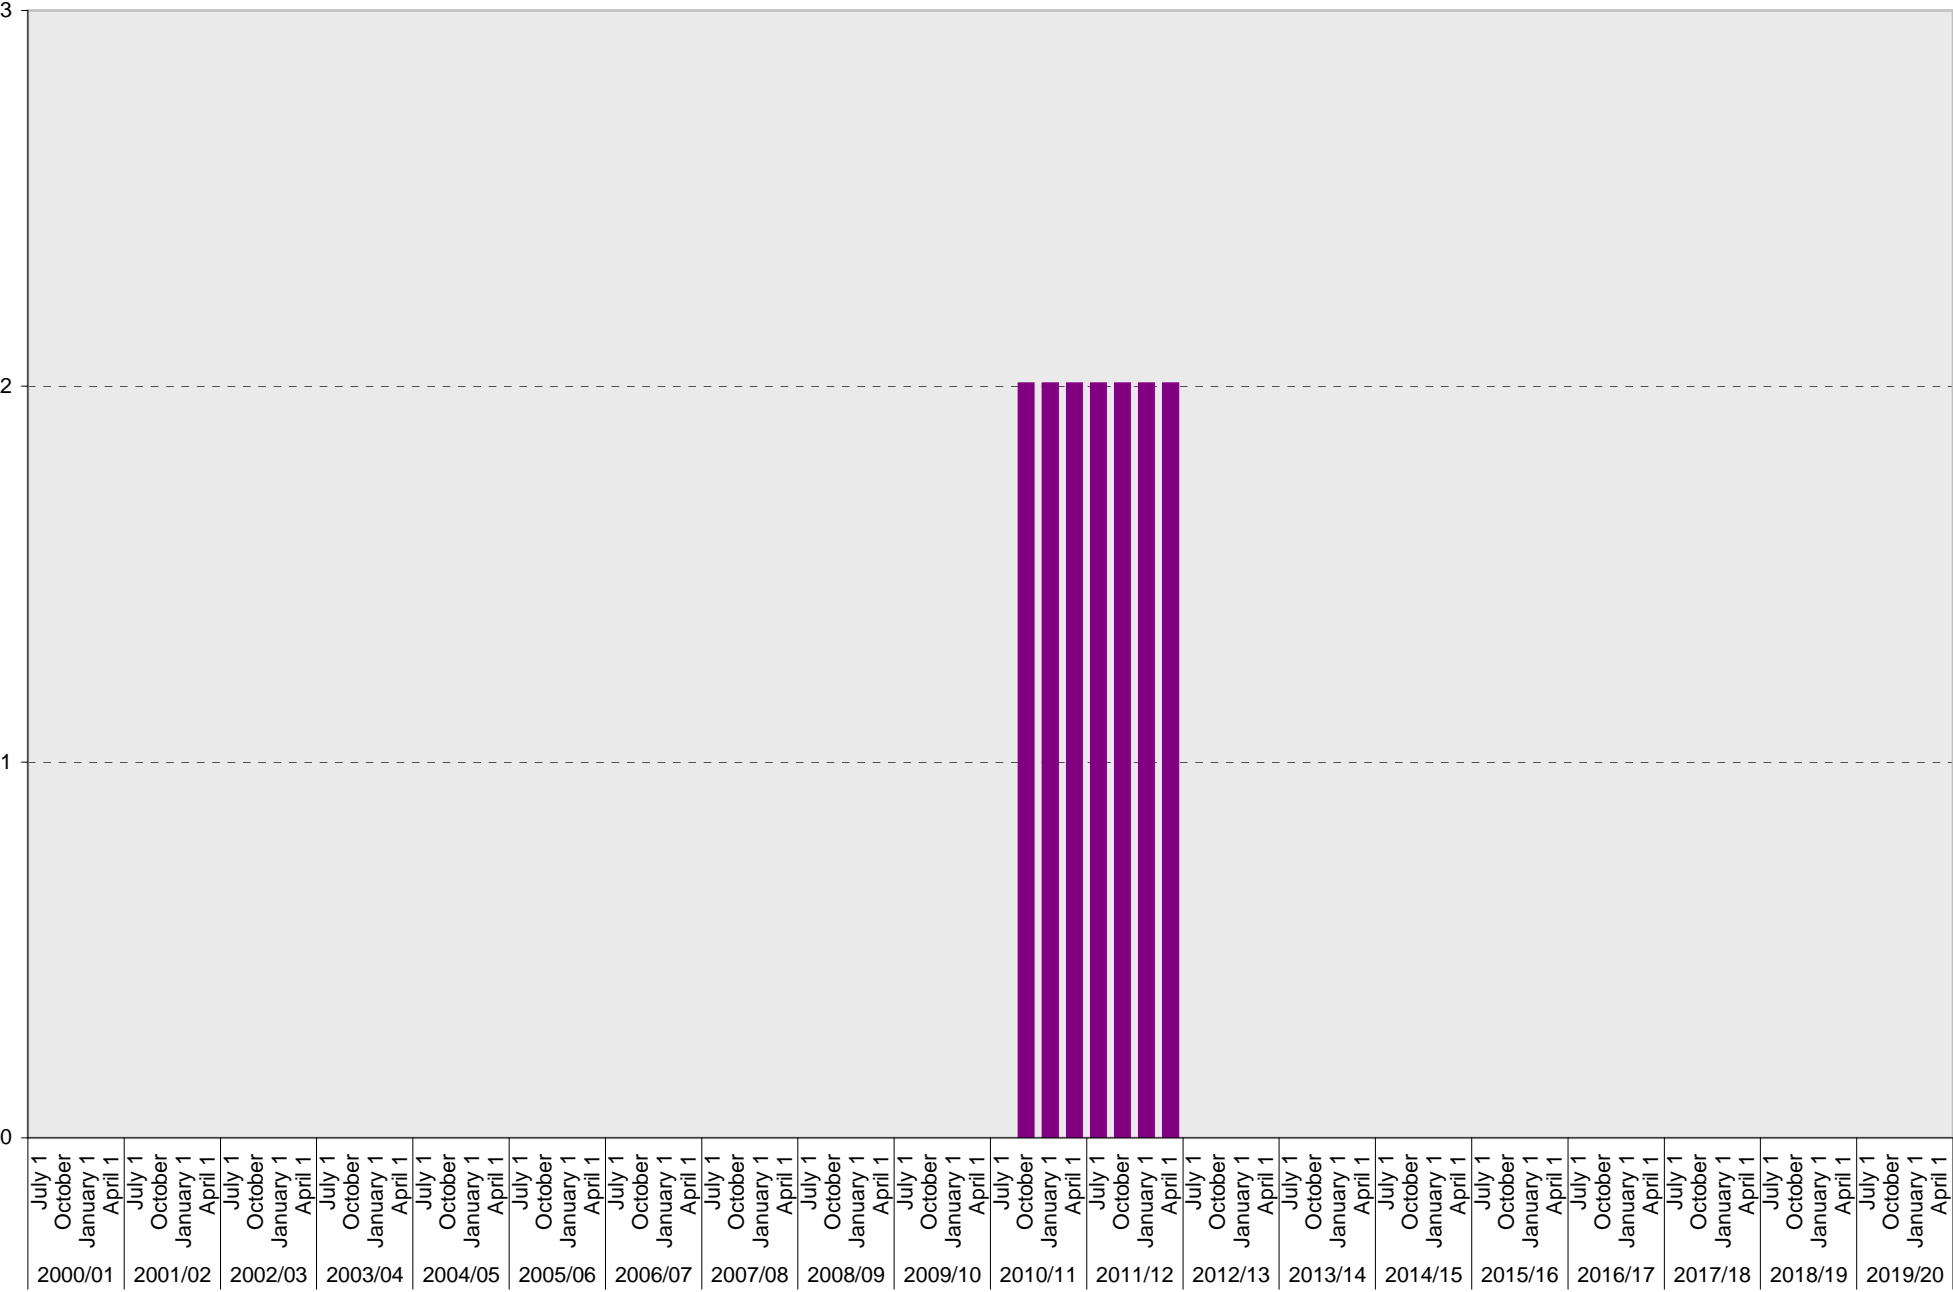

University of California, San Diego Parking Space Inventory
Lot P306: Allocated: Total Parking Spaces

■ Allocated: Total