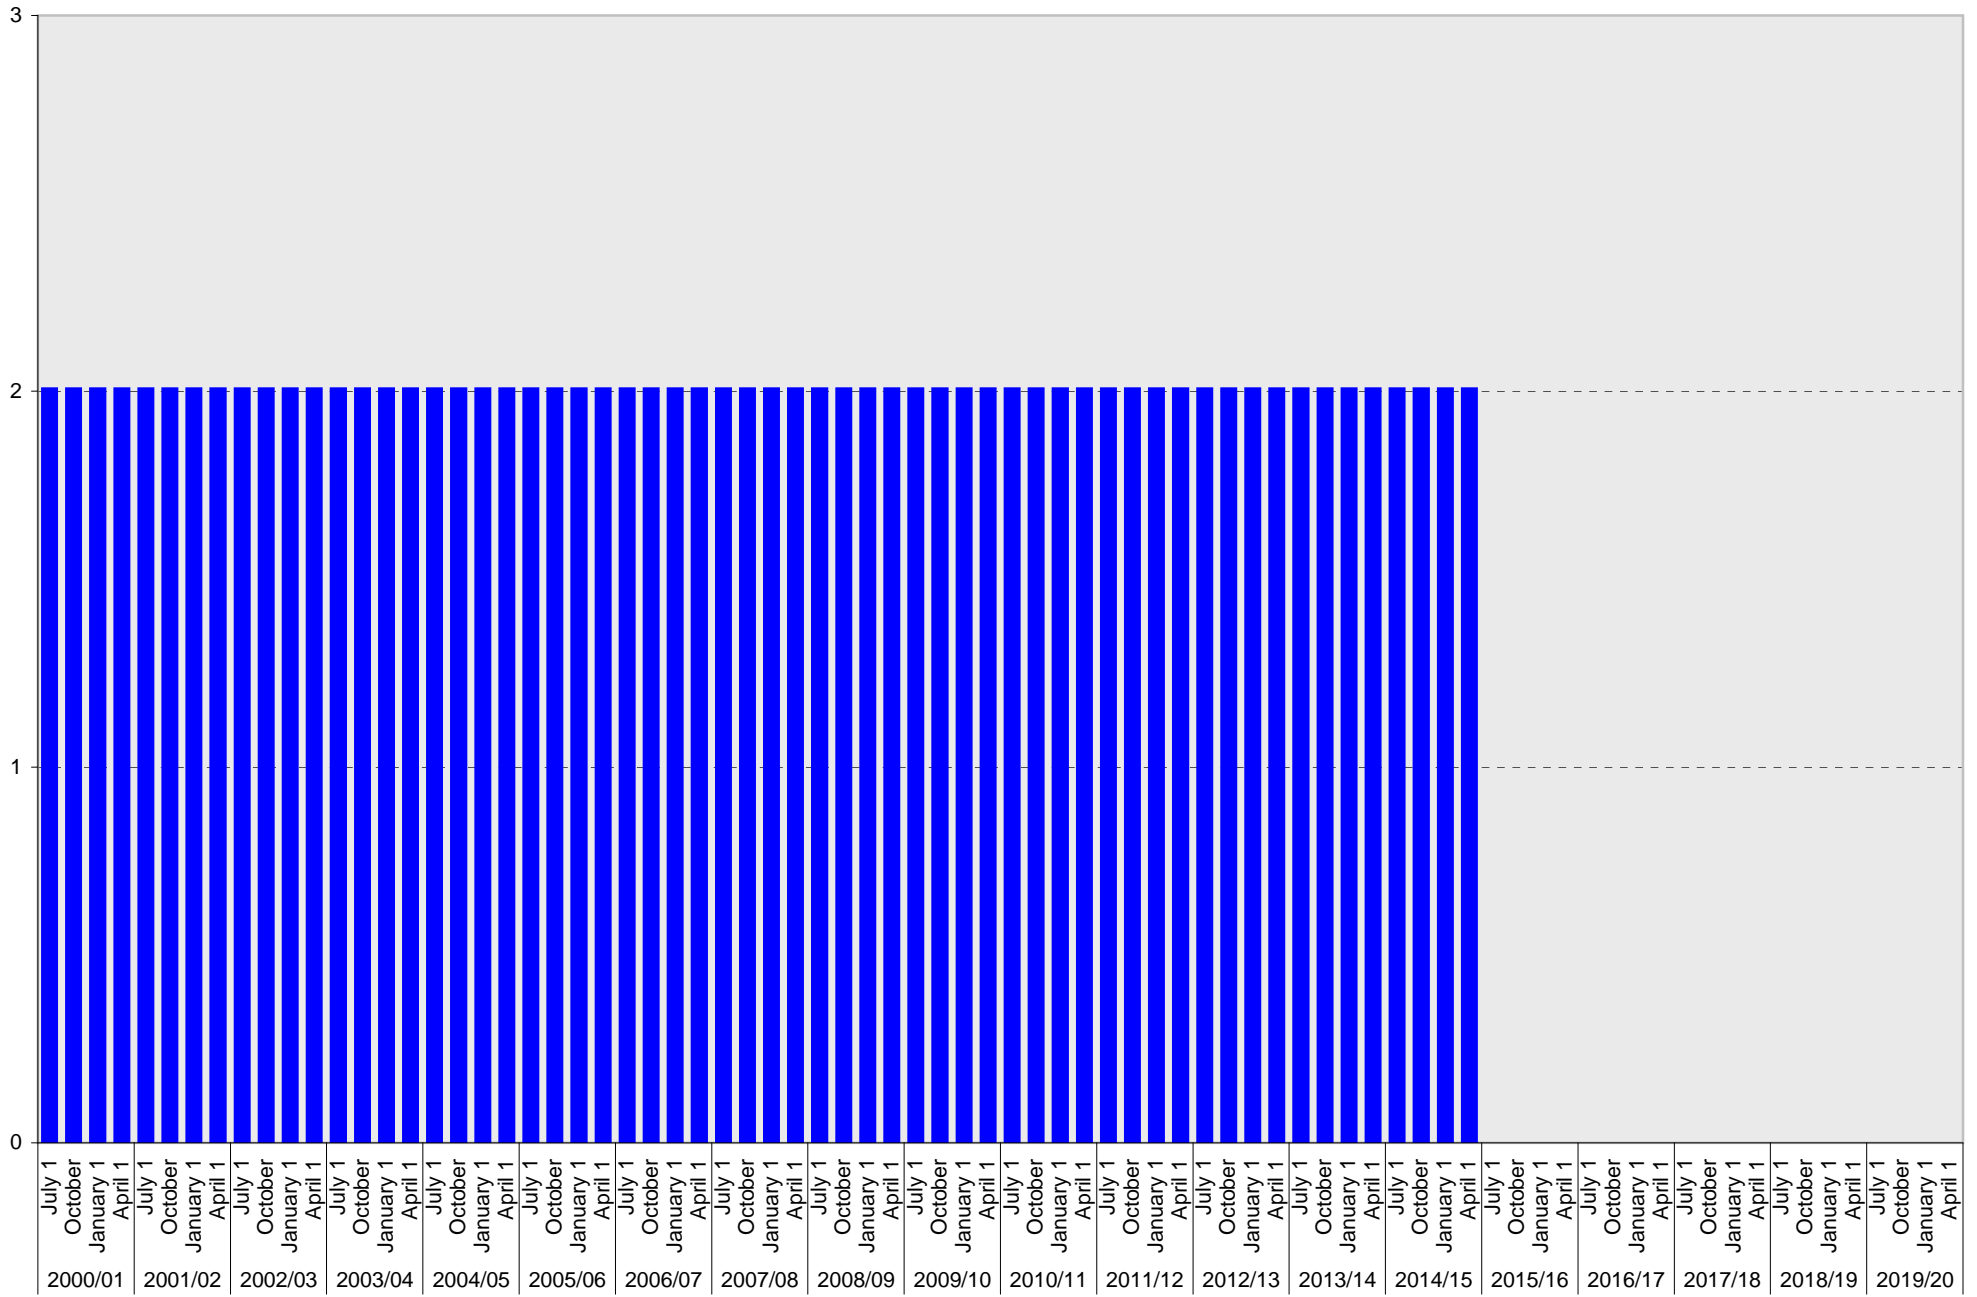

University of California, San Diego Parking Space Inventory

Lot P304: Accessible Parking Spaces

■ Accessible