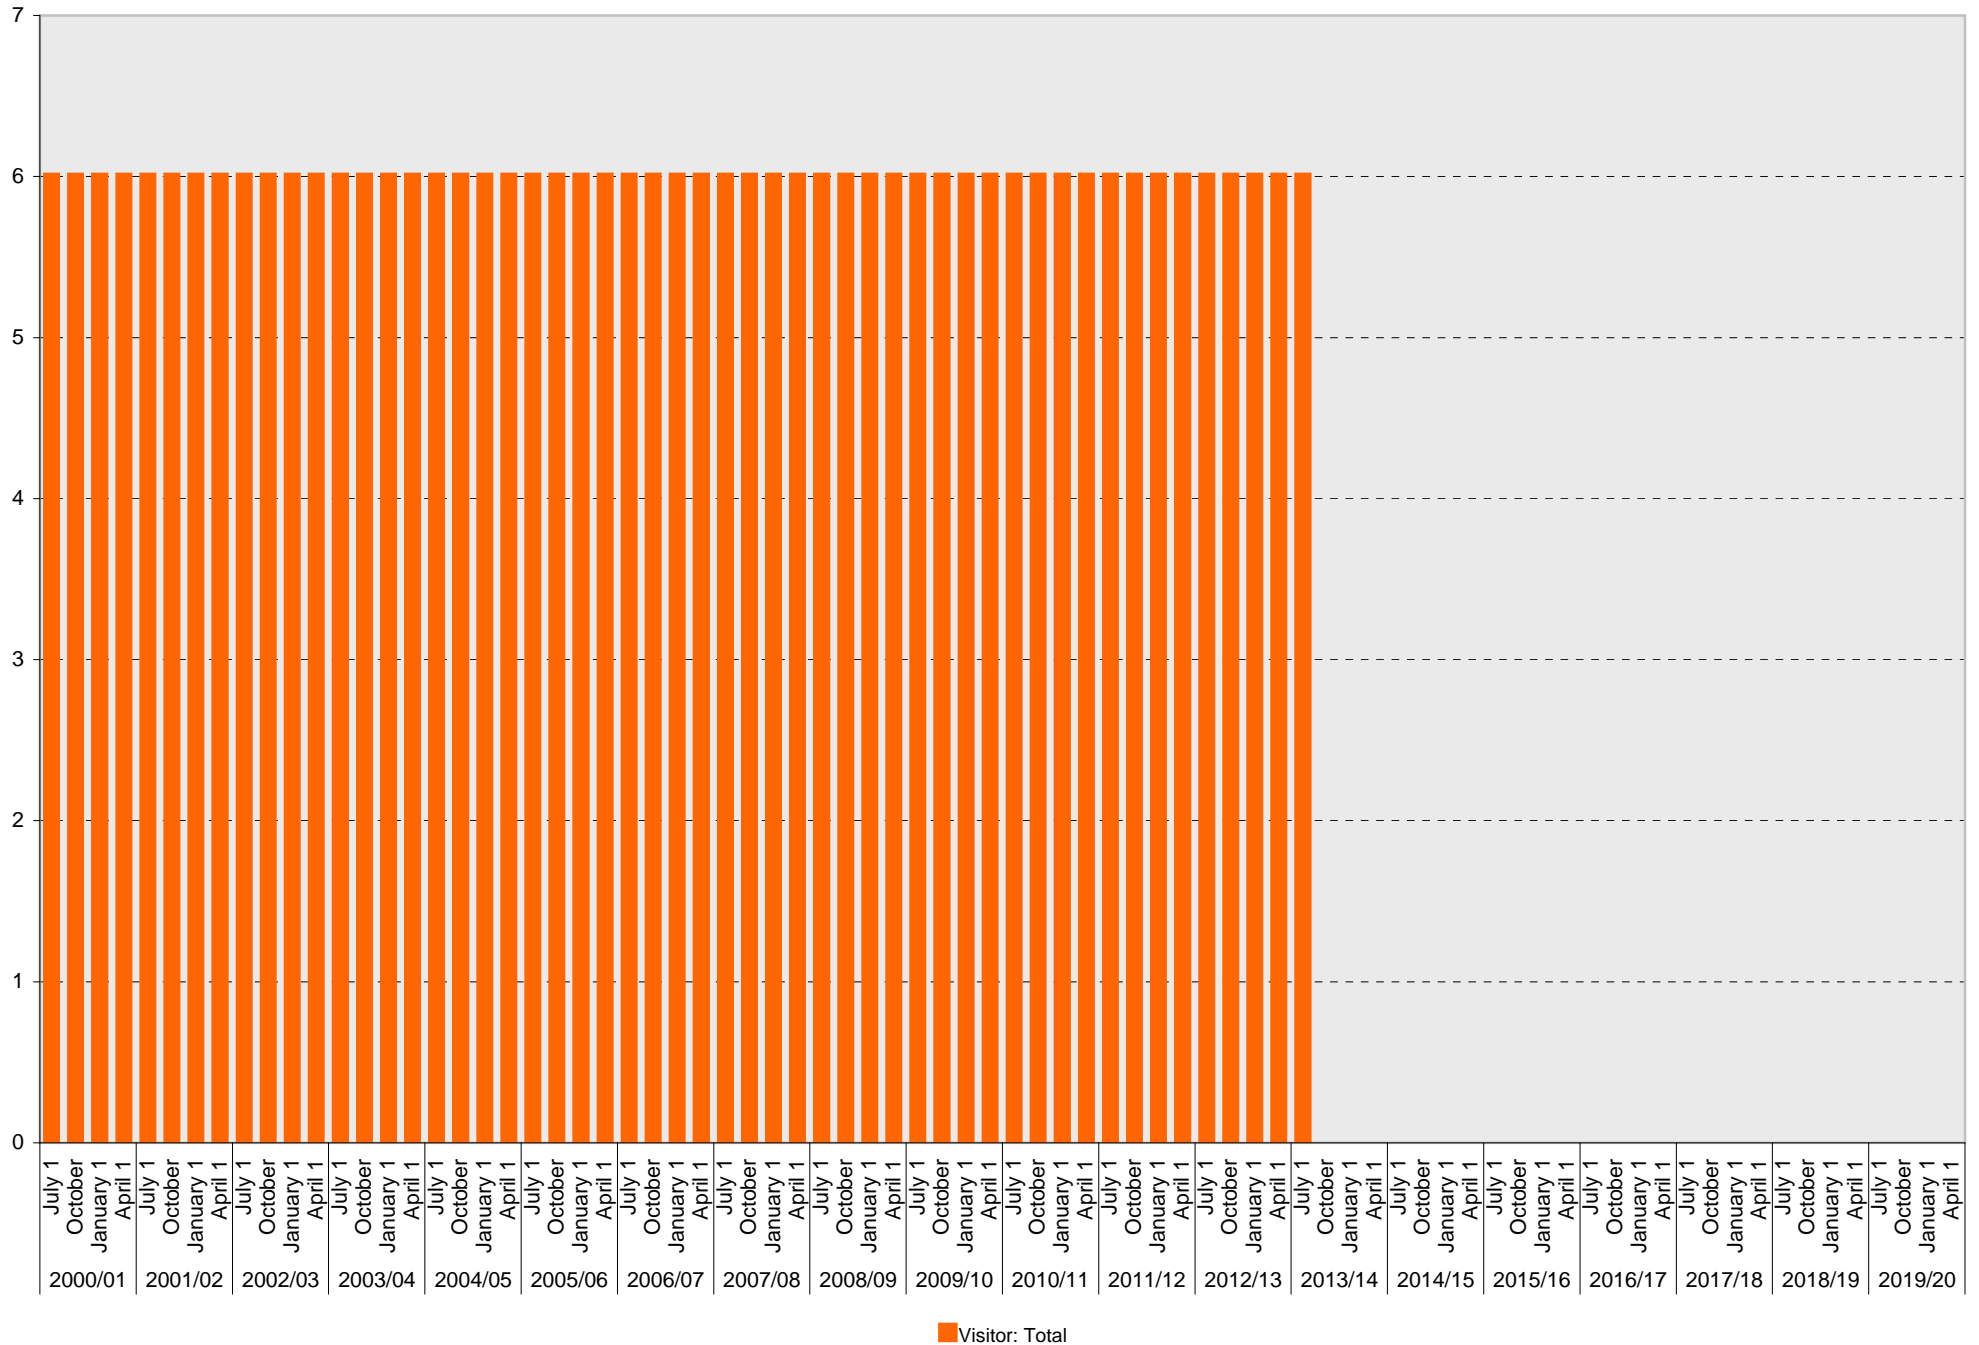

University of California, San Diego Parking Space Inventory

Lot P304: Visitor: Total Parking Spaces