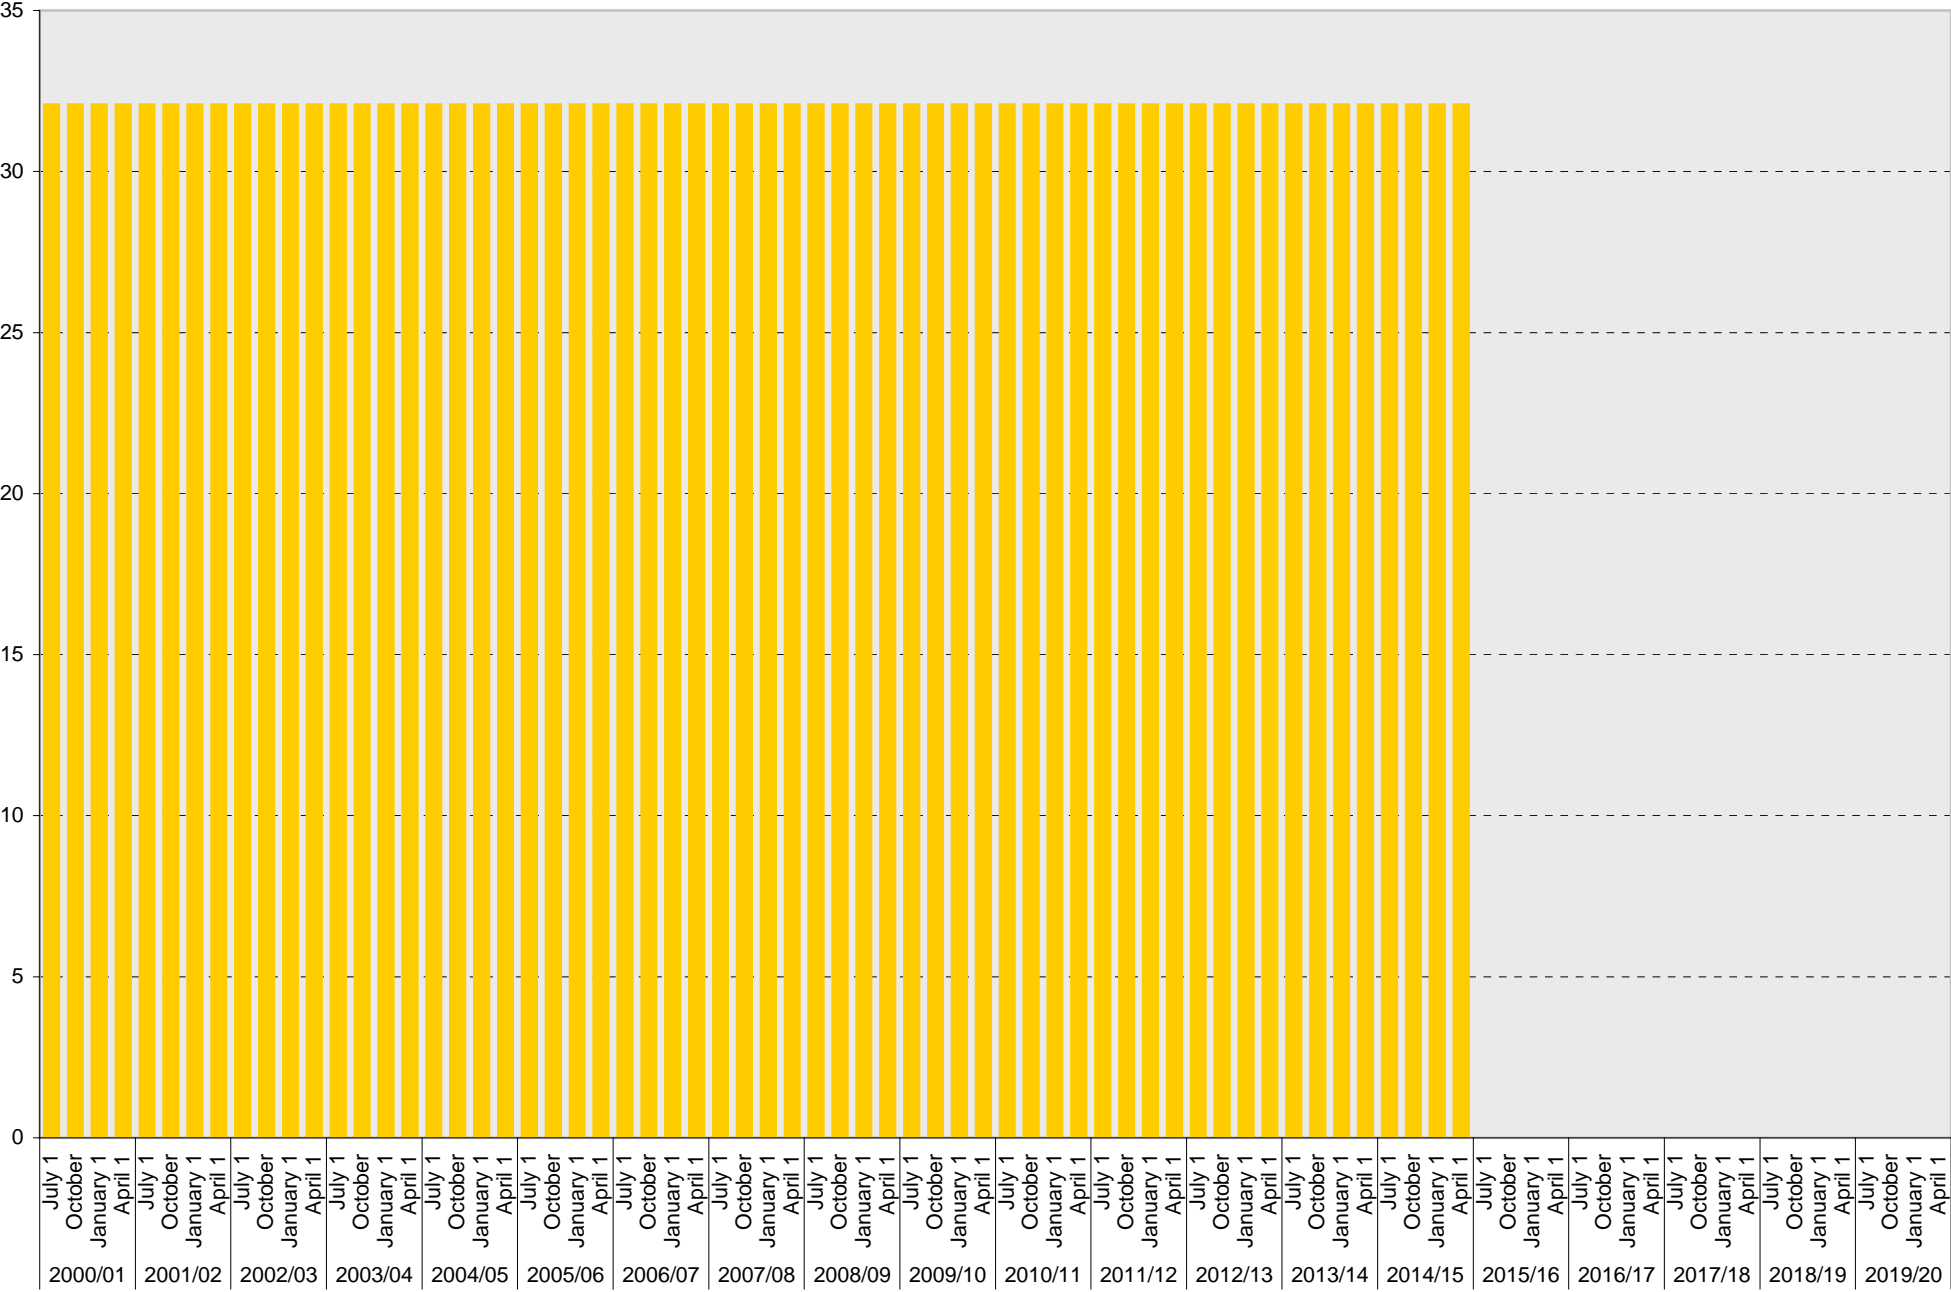

University of California, San Diego Parking Space Inventory
Lot P304: S Parking Spaces

S