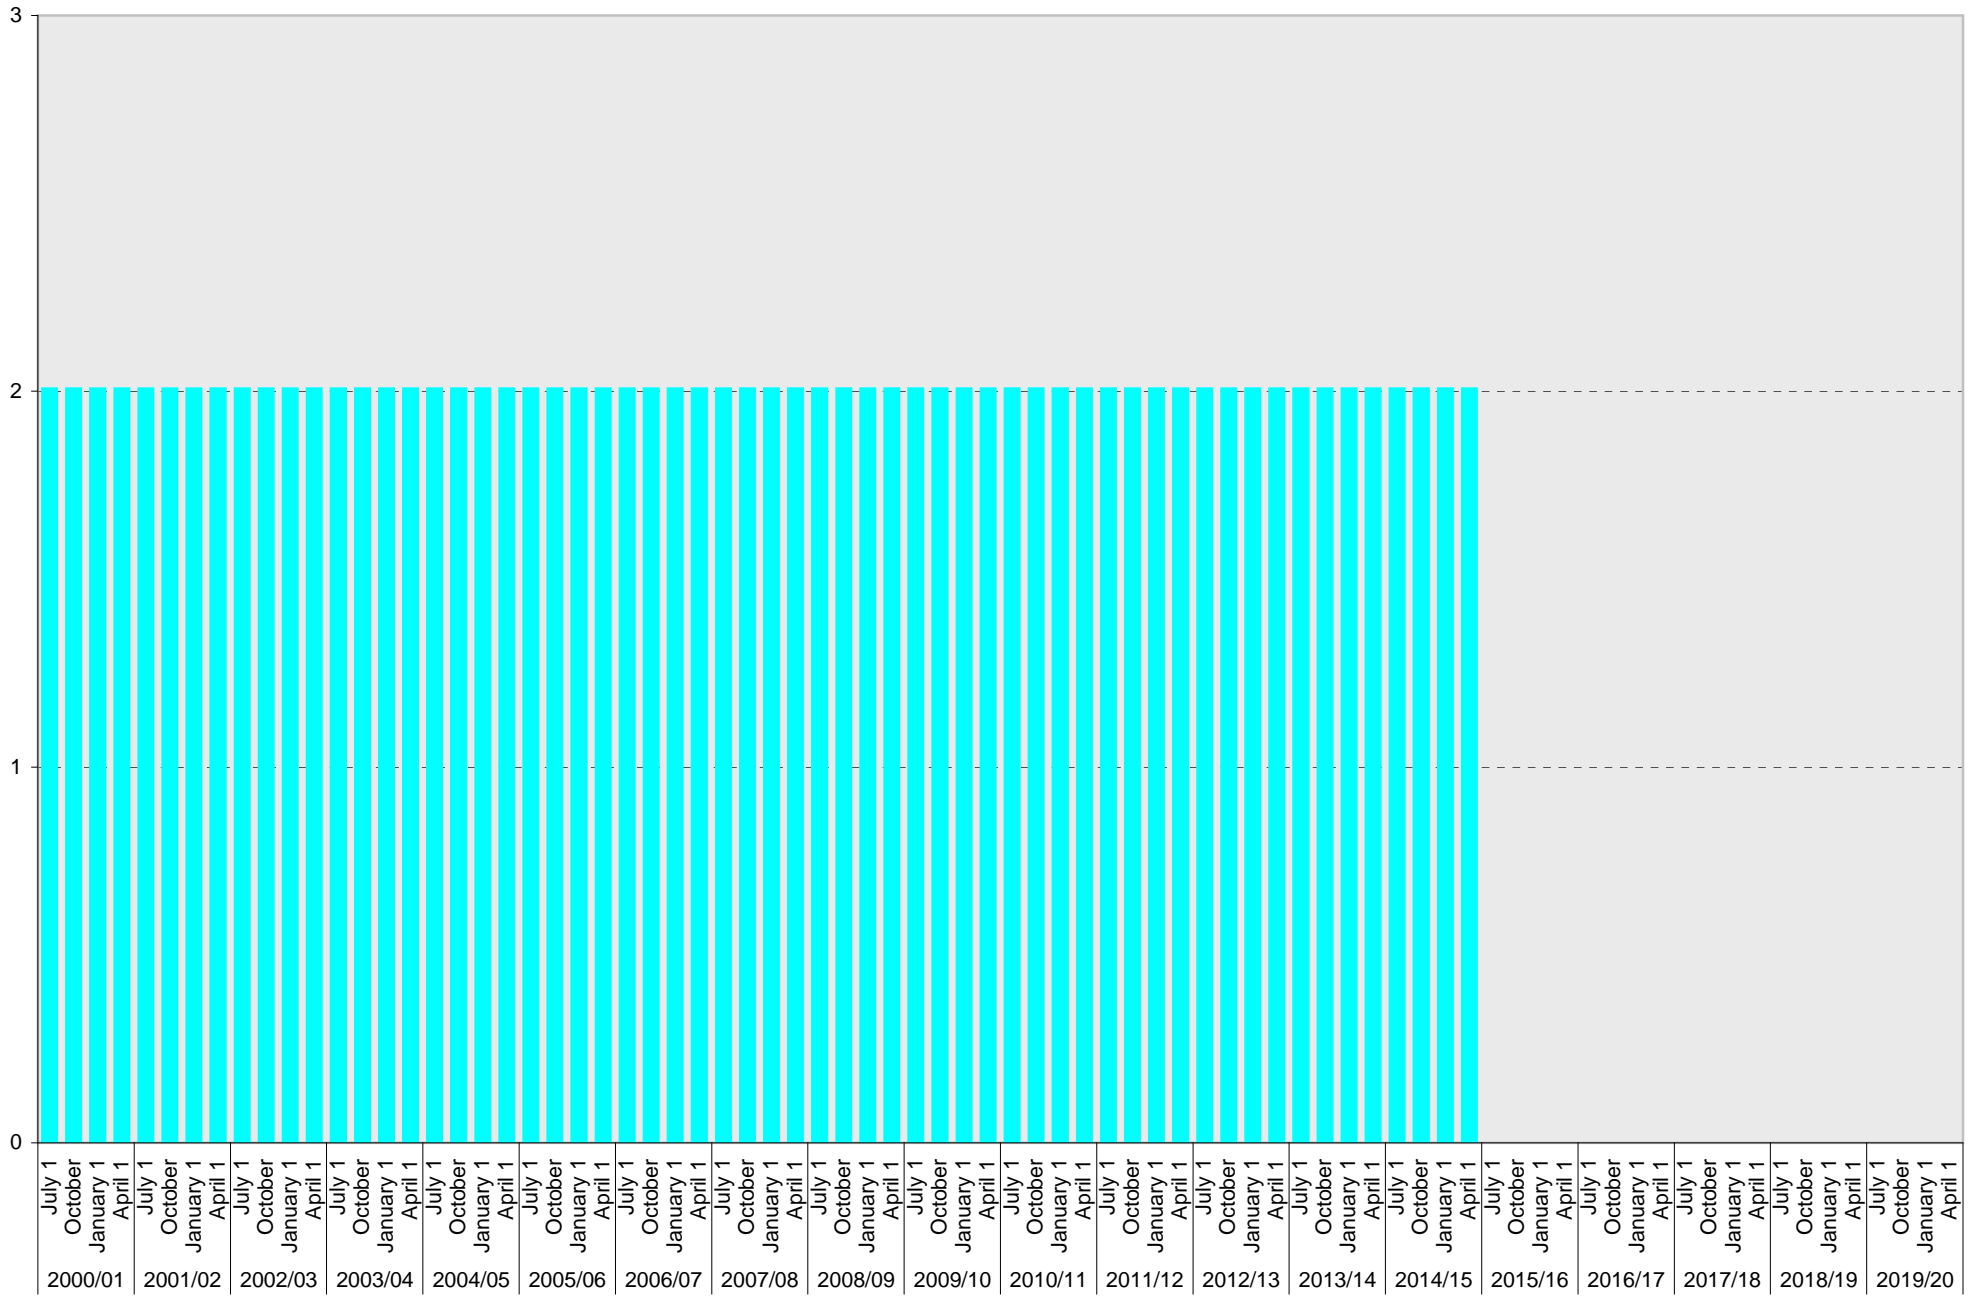

University of California, San Diego Parking Space Inventory

Lot P304: Loading Parking Spaces

■ Loading