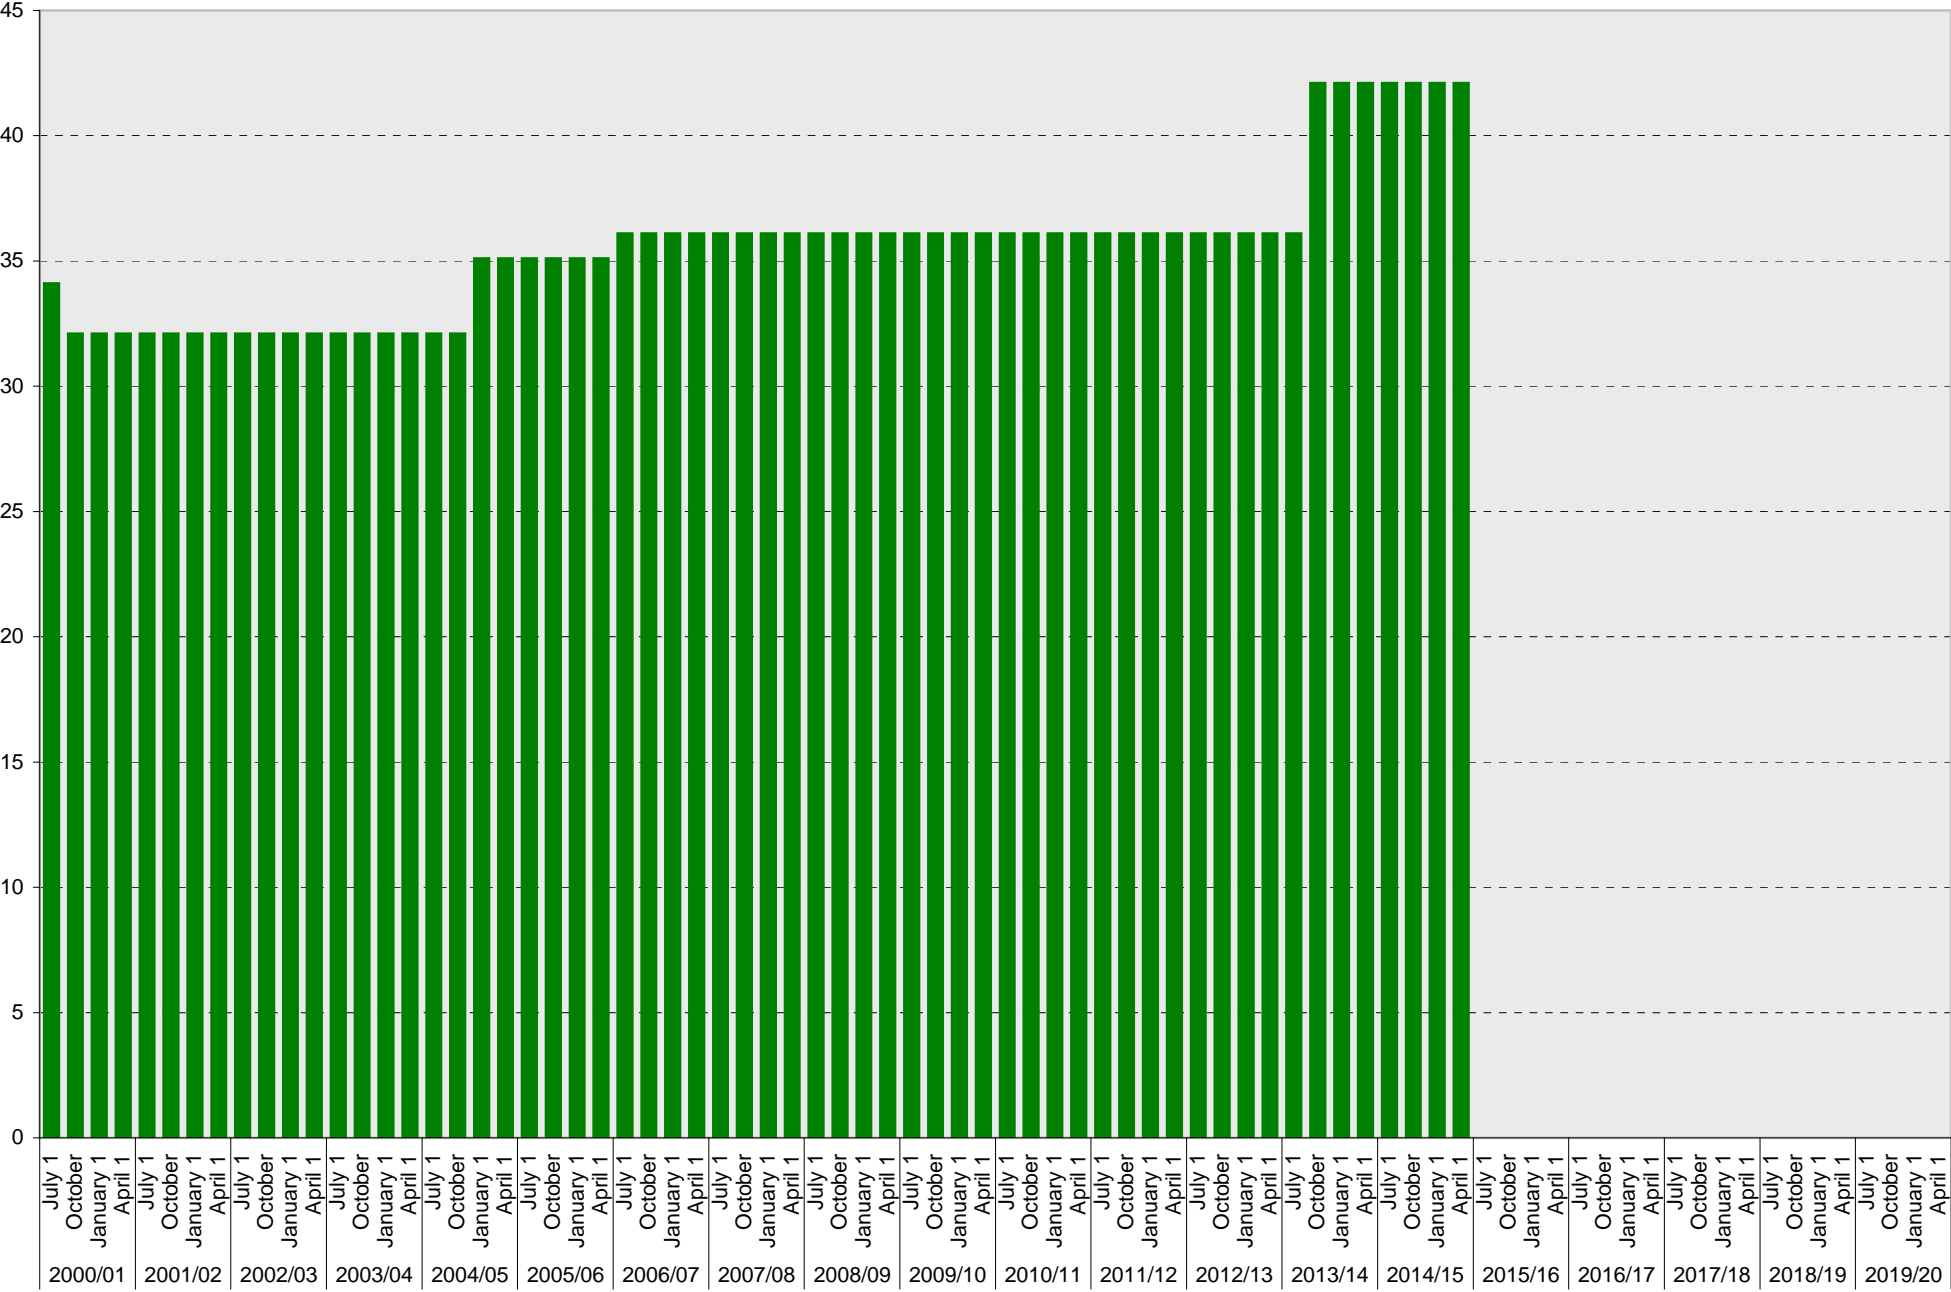

University of California, San Diego Parking Space Inventory

Lot P304: B Parking Spaces

■ B