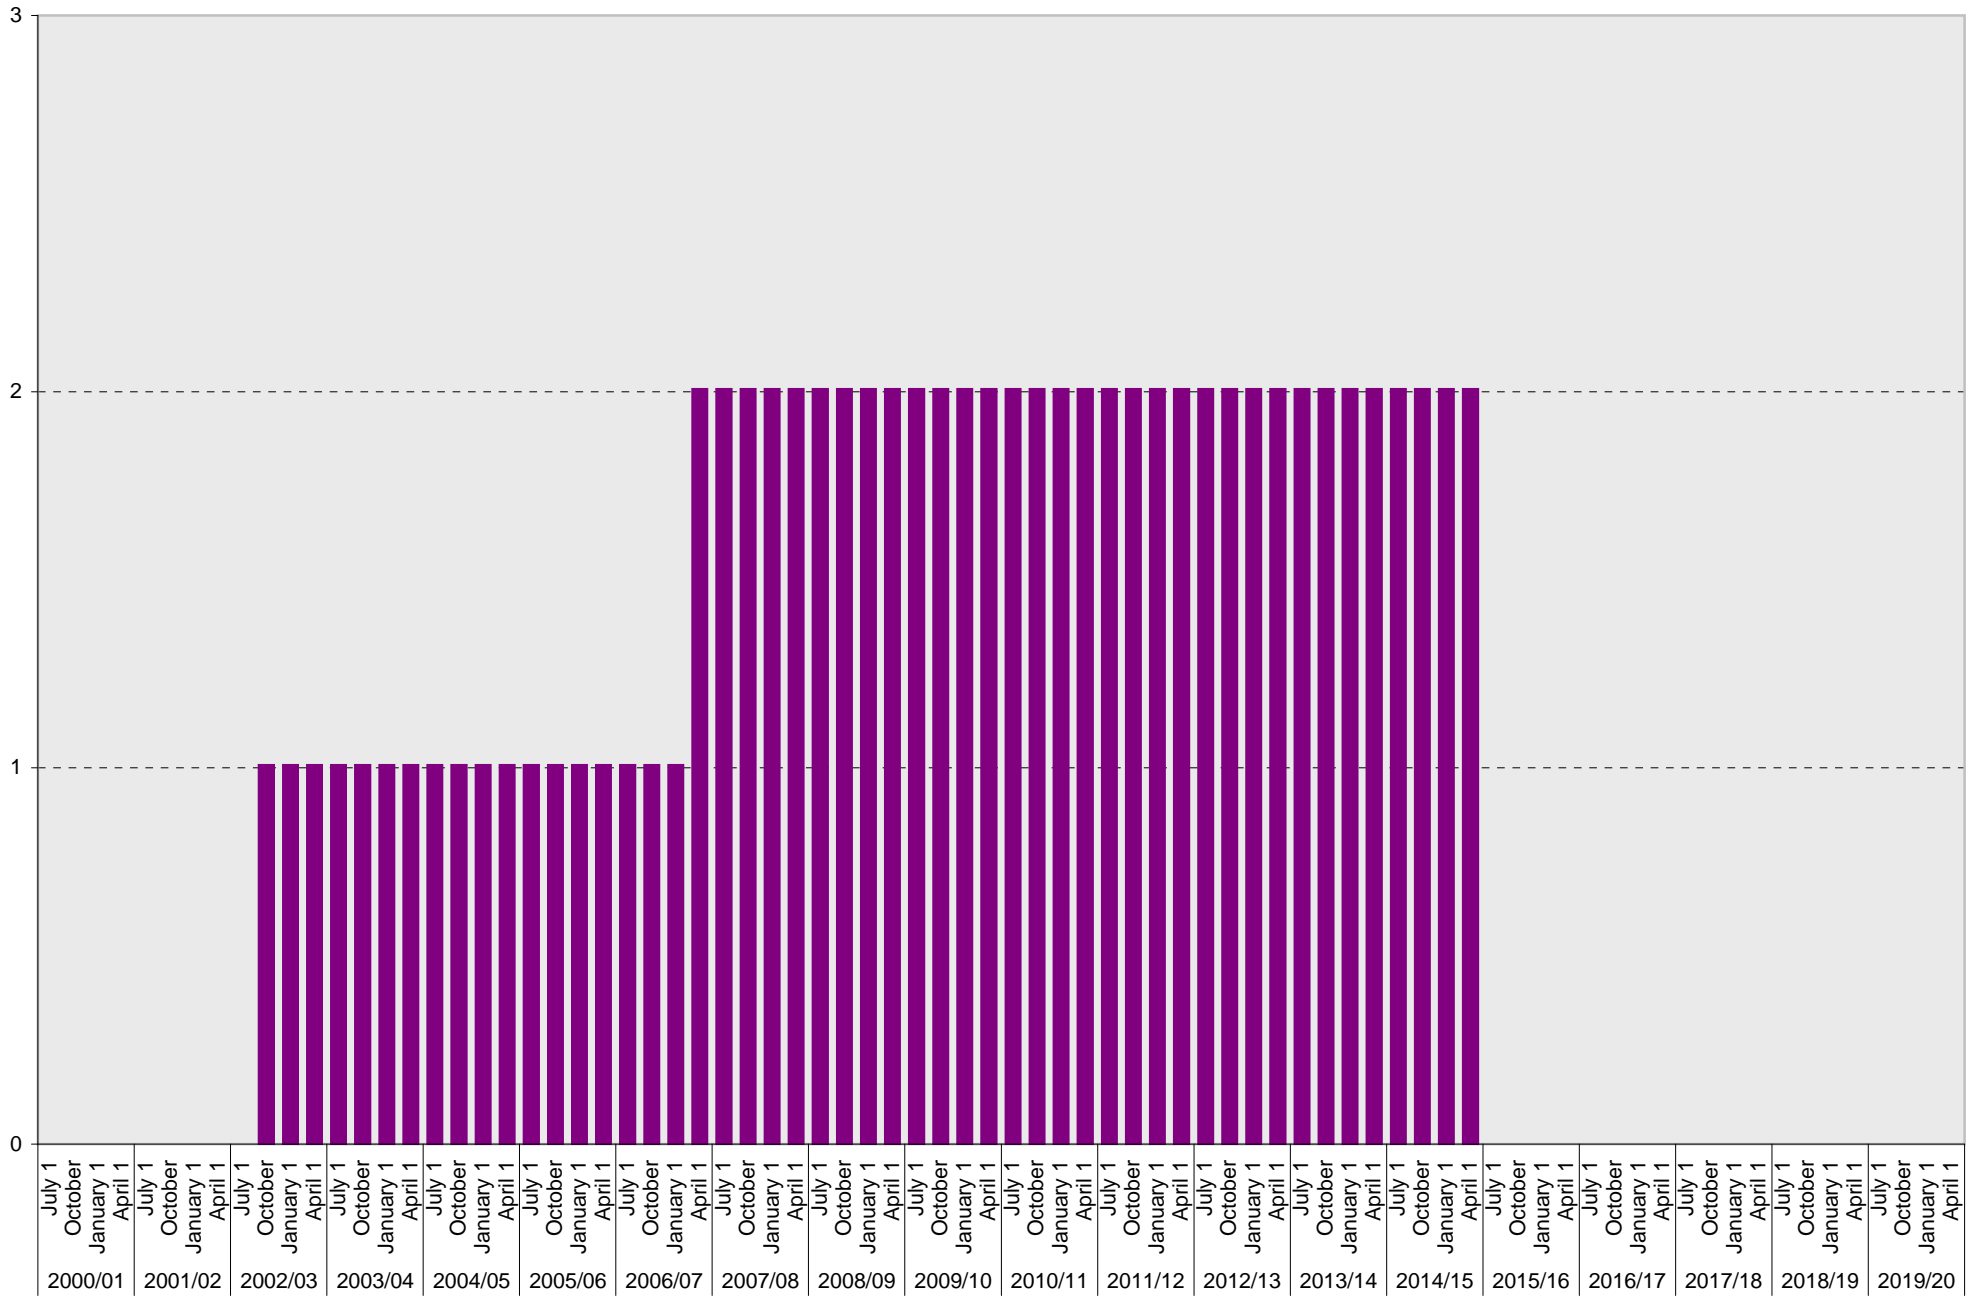

University of California, San Diego Parking Space Inventory

Lot P303: Allocated: Extended Studies and Public Programs Visitor Parking Spaces

■ Allocated