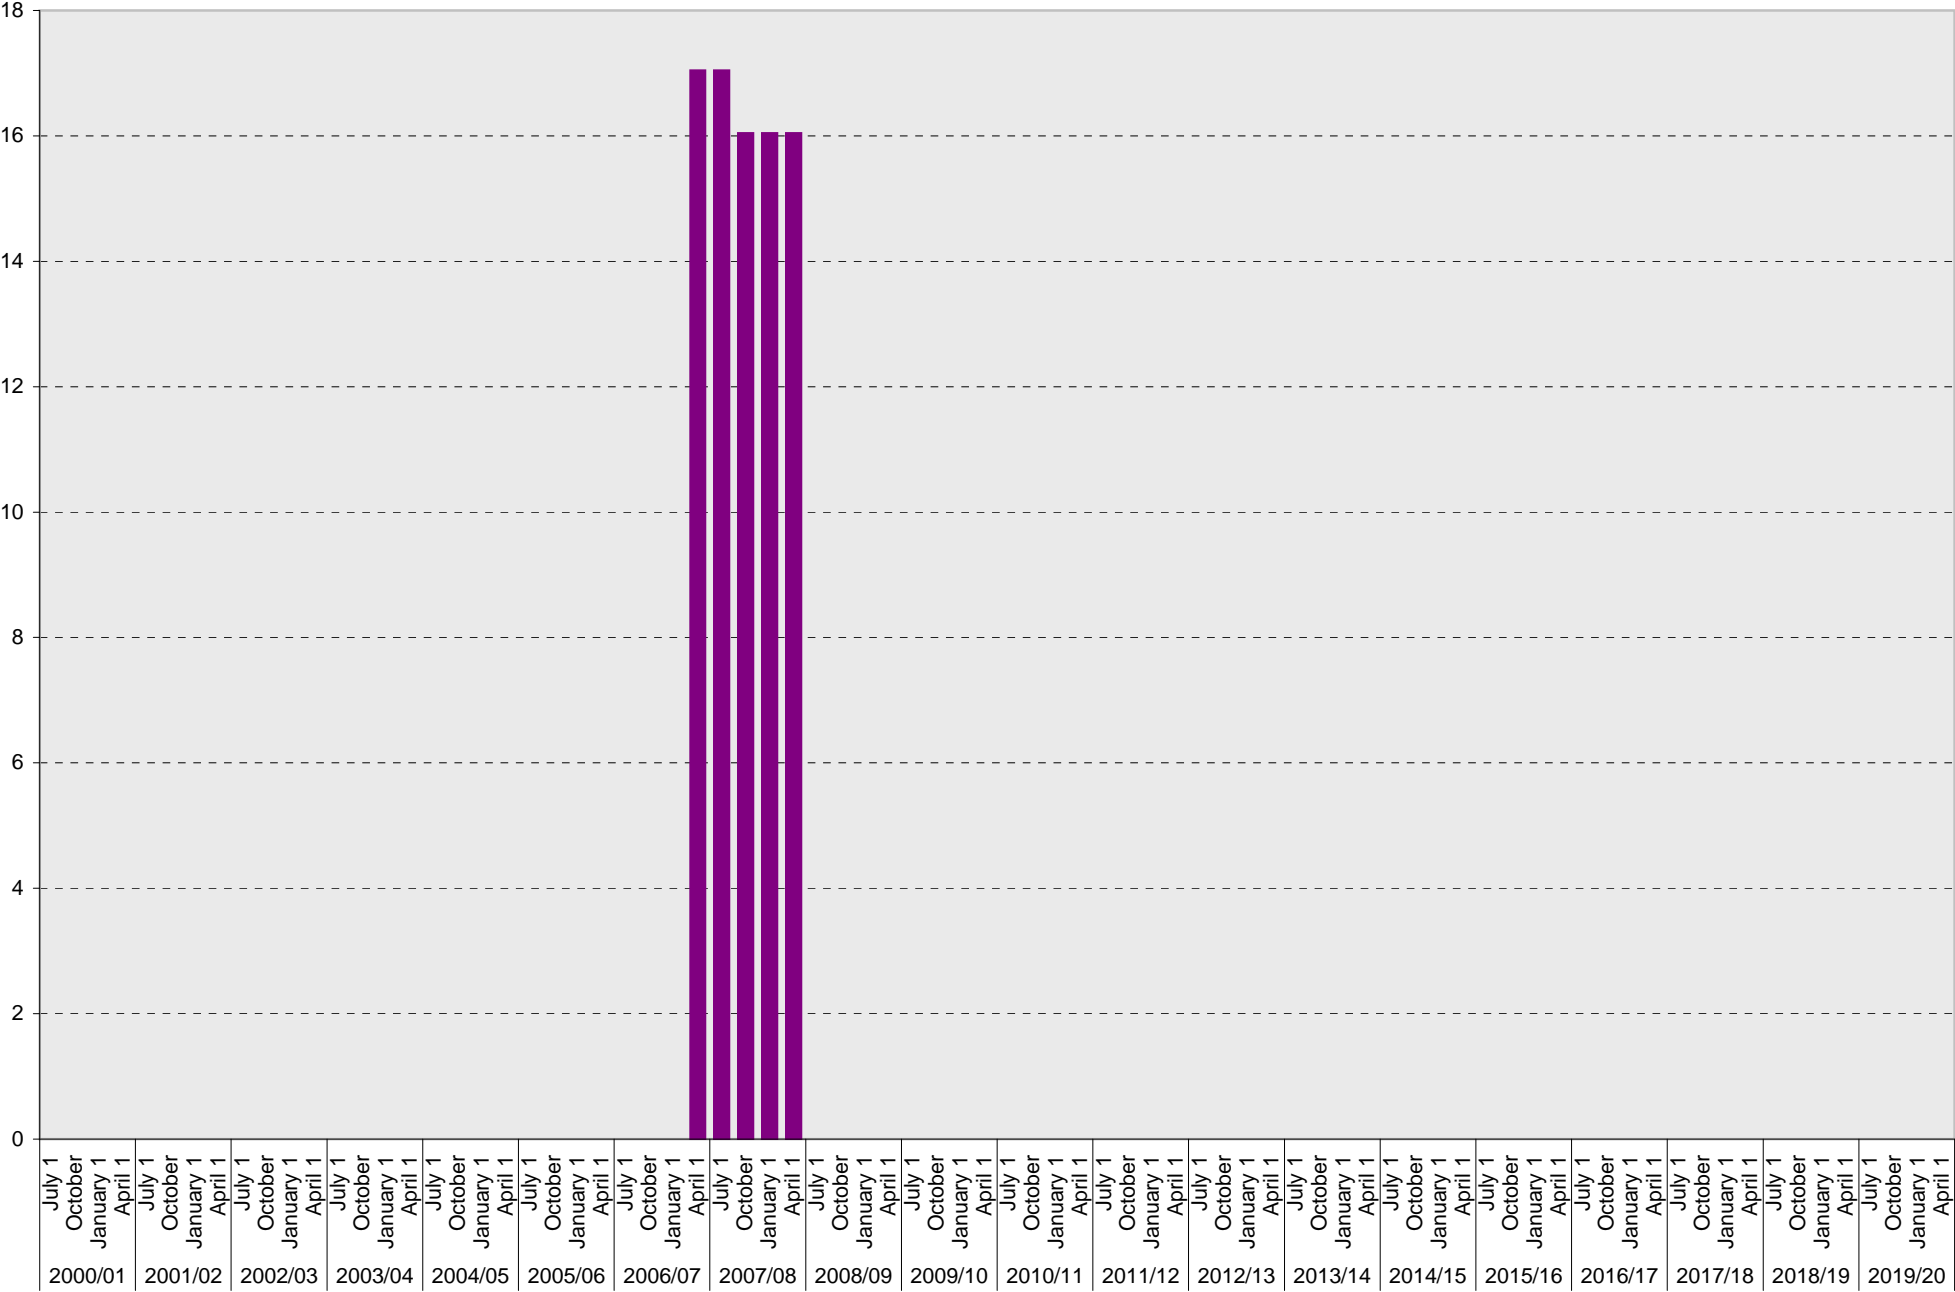

University of California, San Diego Parking Space Inventory
Lot P303: Allocated: Visitor (Pay Station) Parking Spaces

■ Allocated