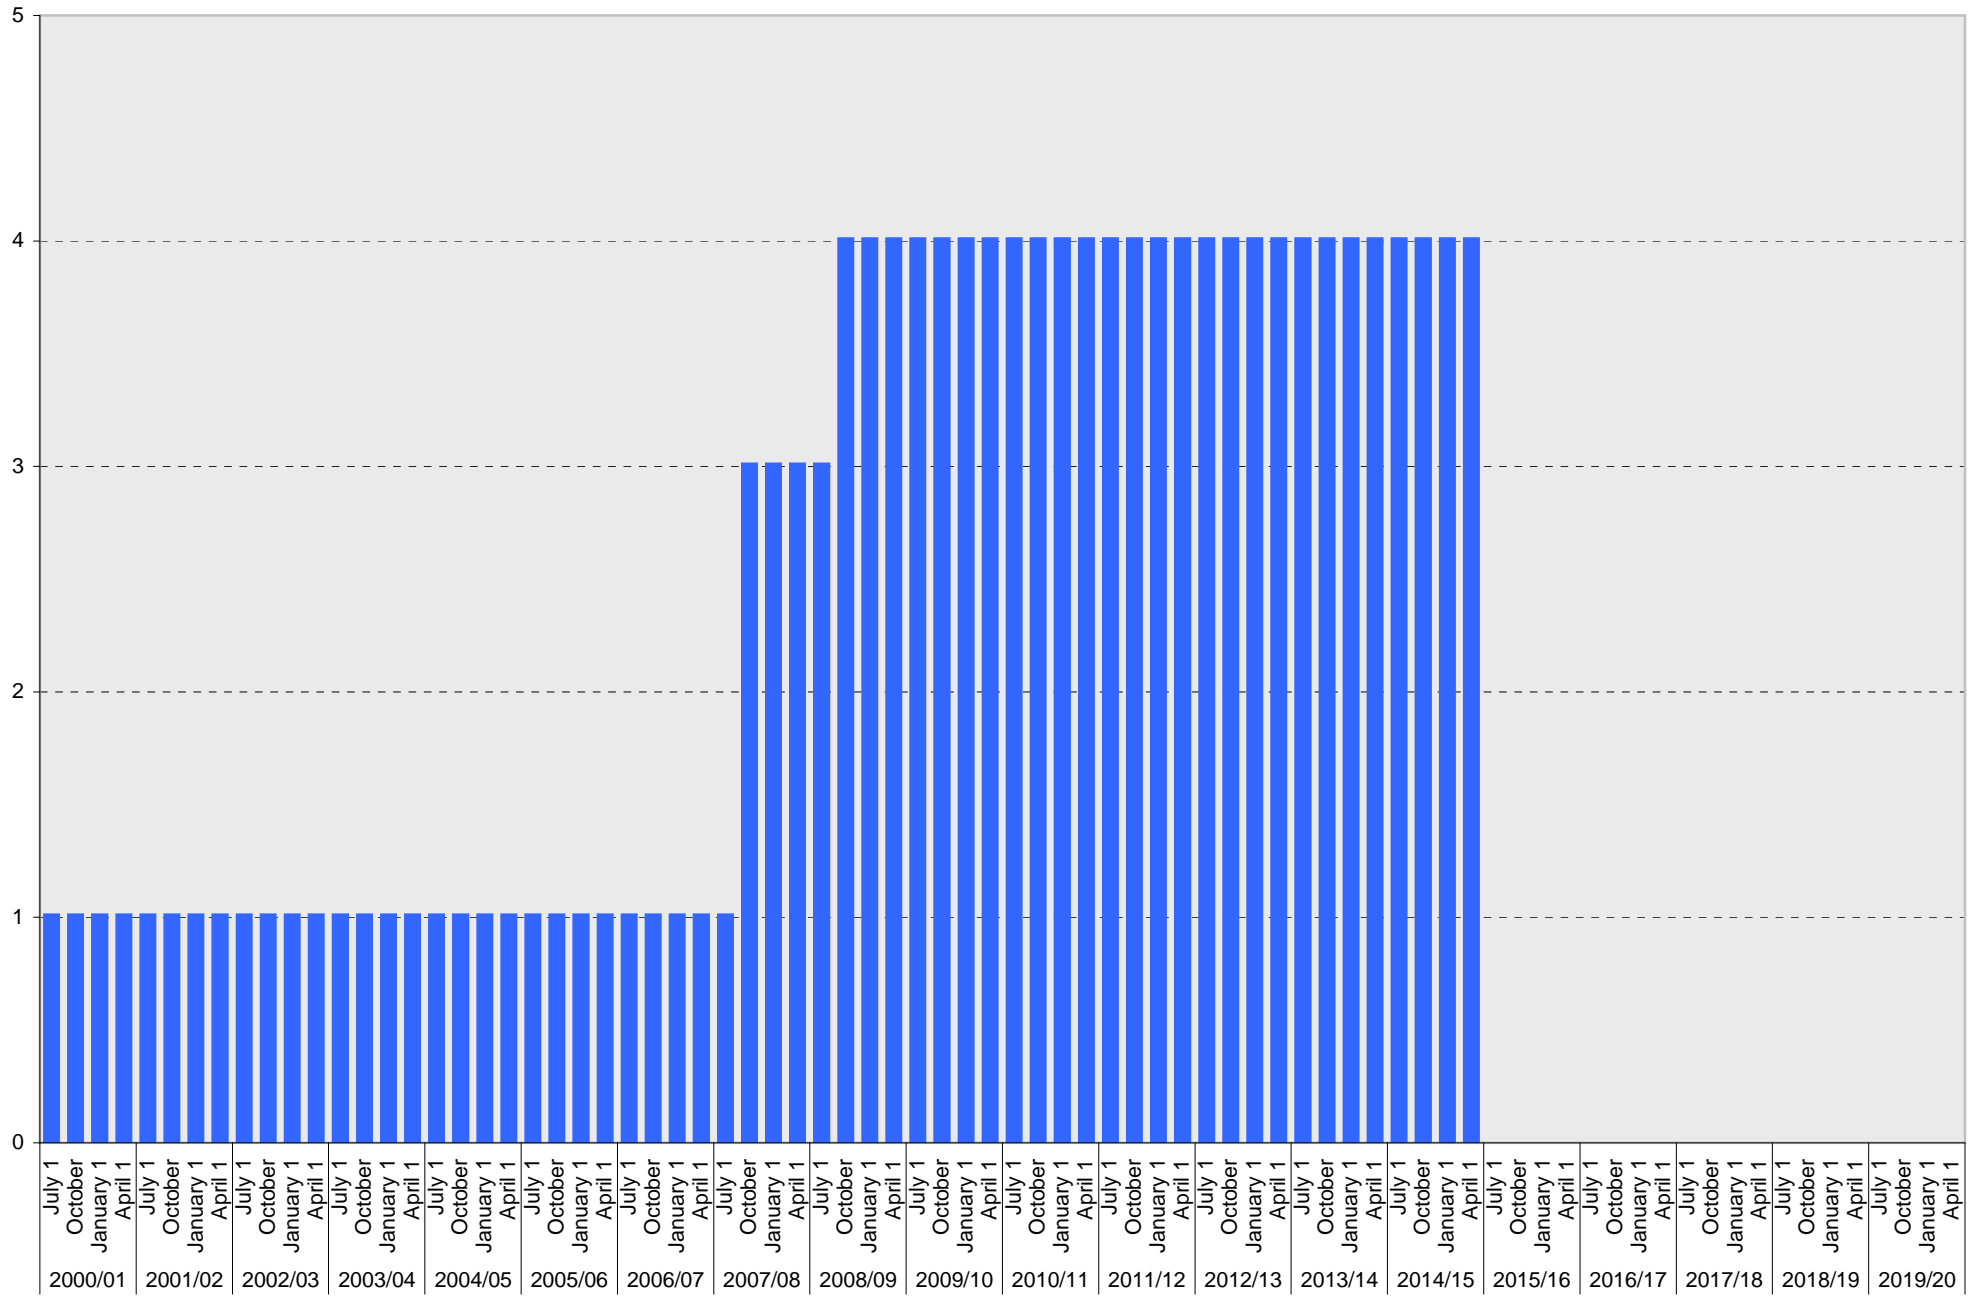

University of California, San Diego Parking Space Inventory

Lot P303: Reserved Parking Spaces

■ Reserved