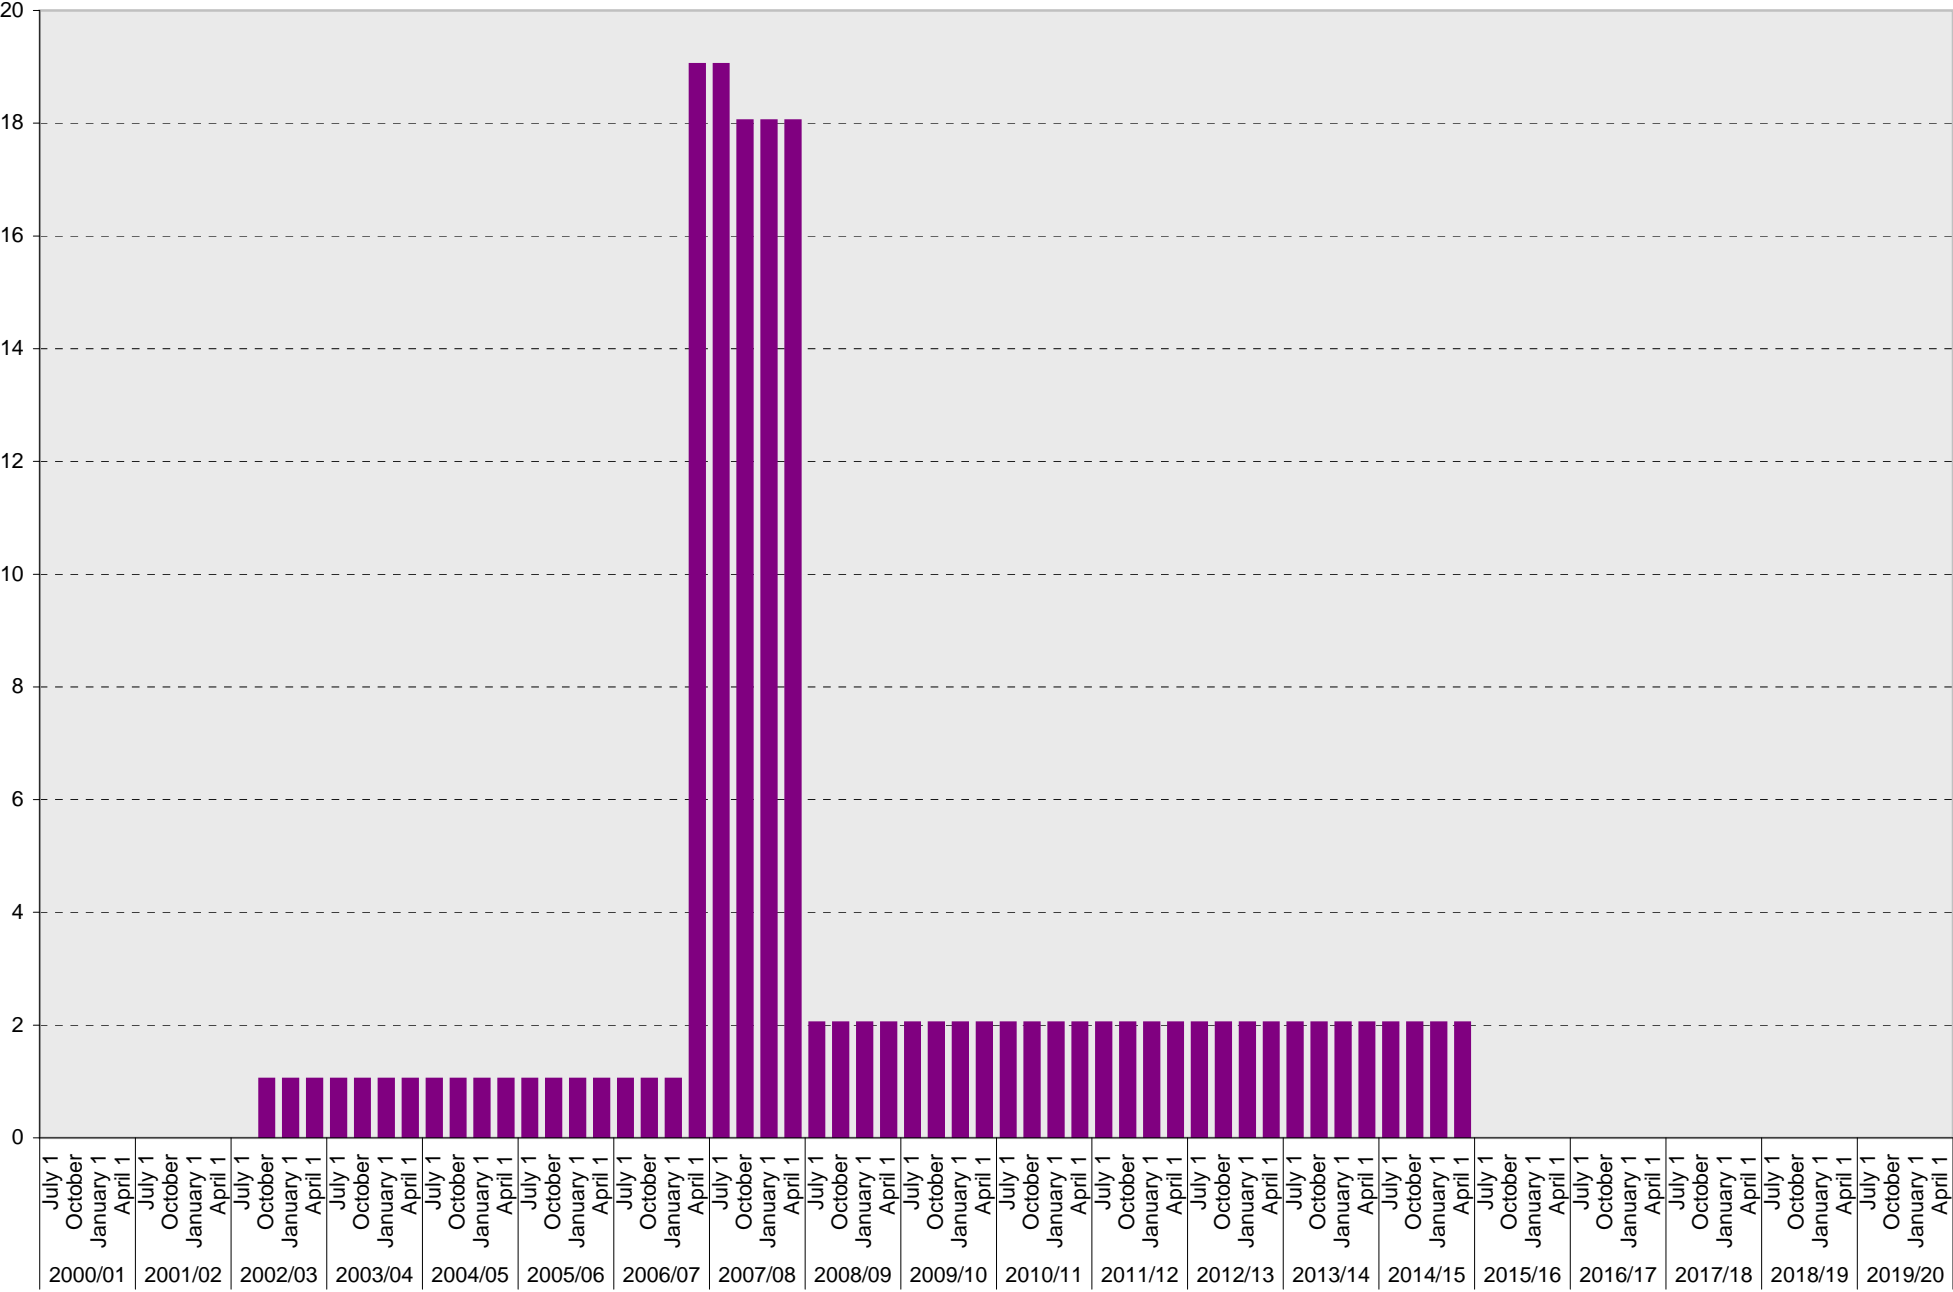

University of California, San Diego Parking Space Inventory

Lot P303: Allocated: Total Parking Spaces

■ Allocated: Total