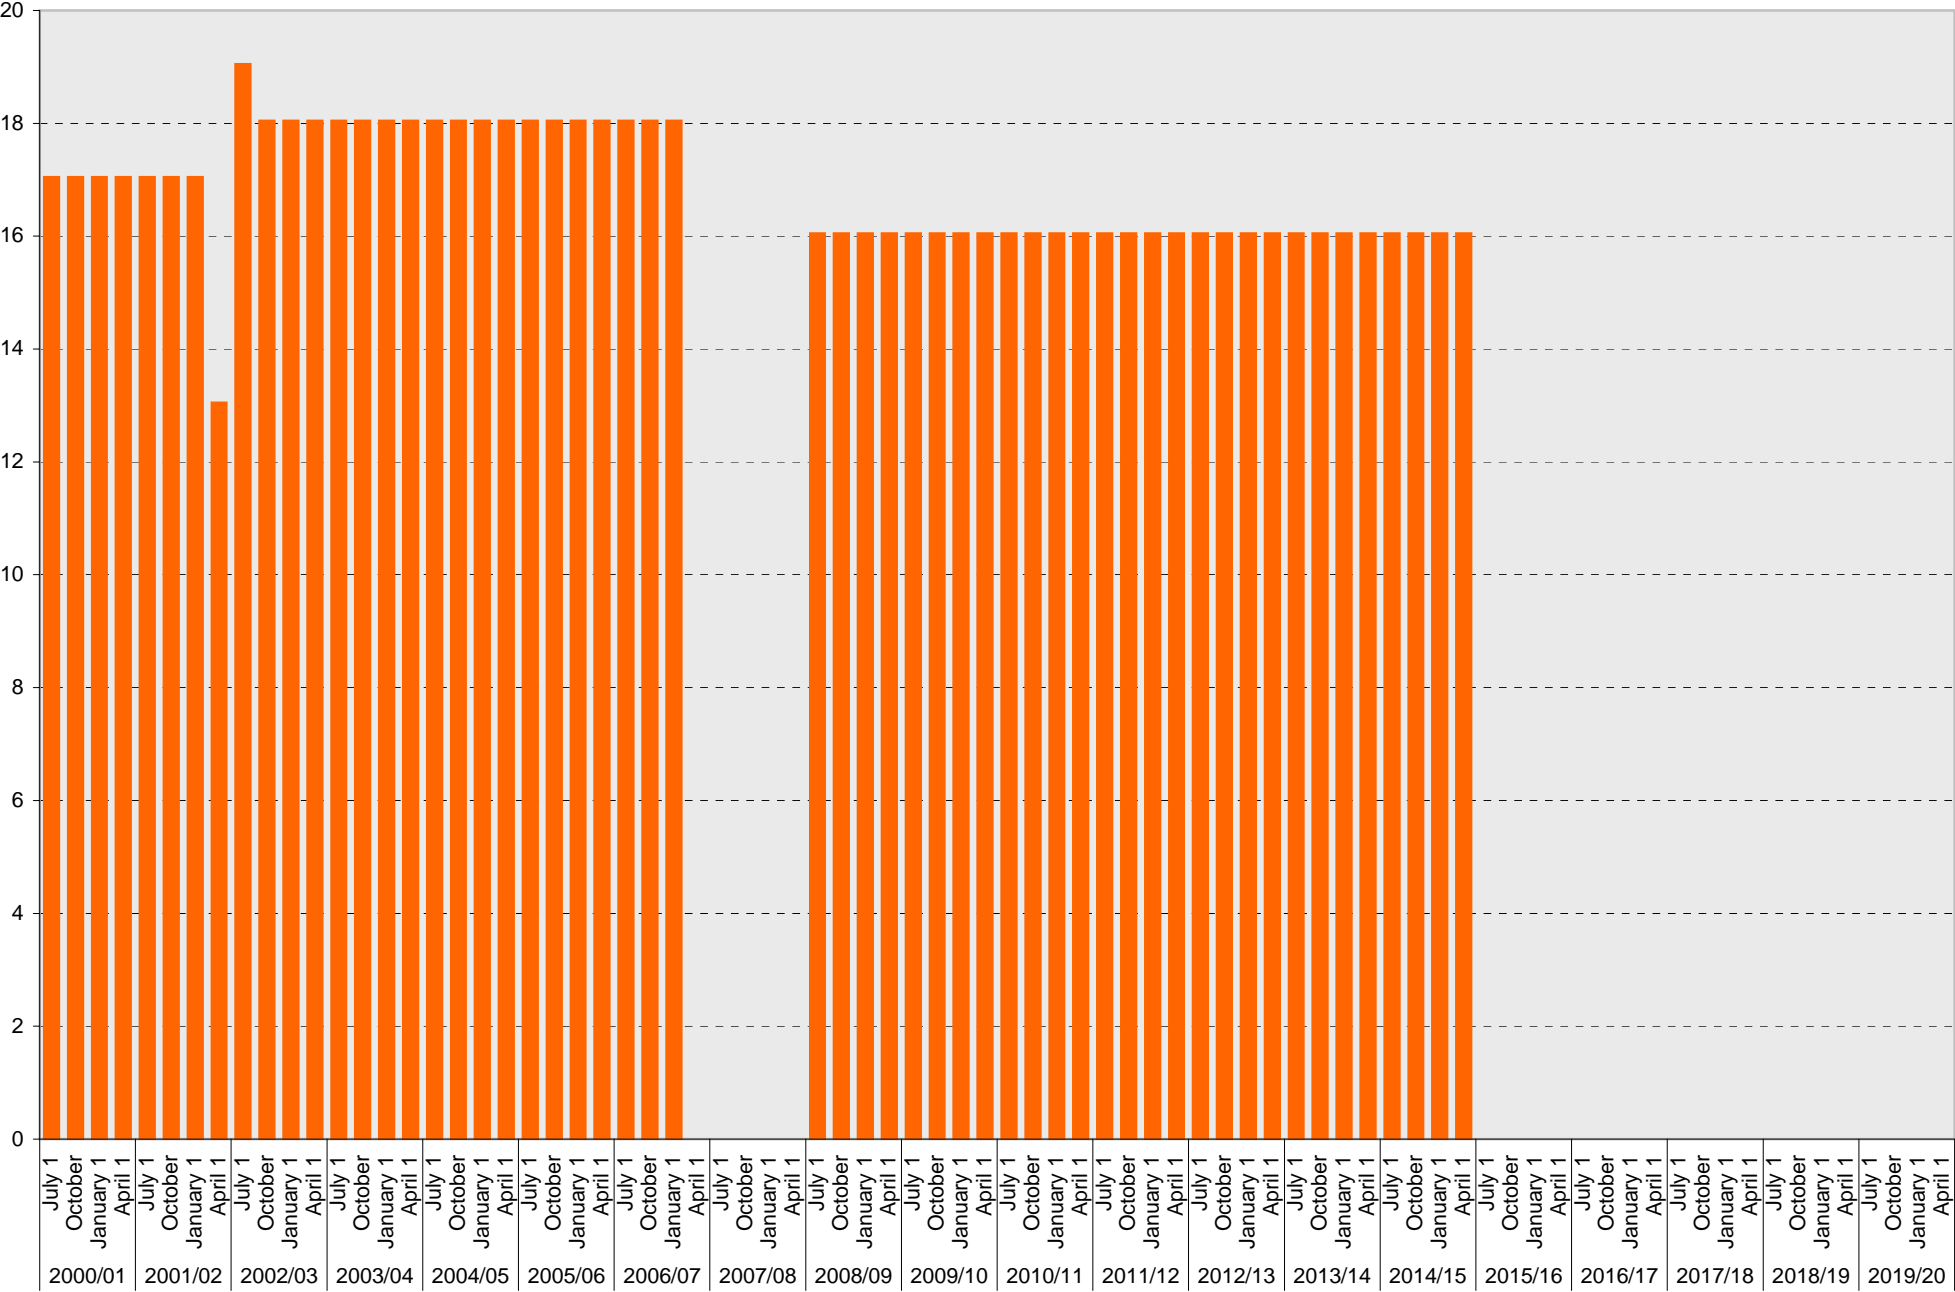

University of California, San Diego Parking Space Inventory

Lot P303: Visitor: Total Parking Spaces

Visitor: Total