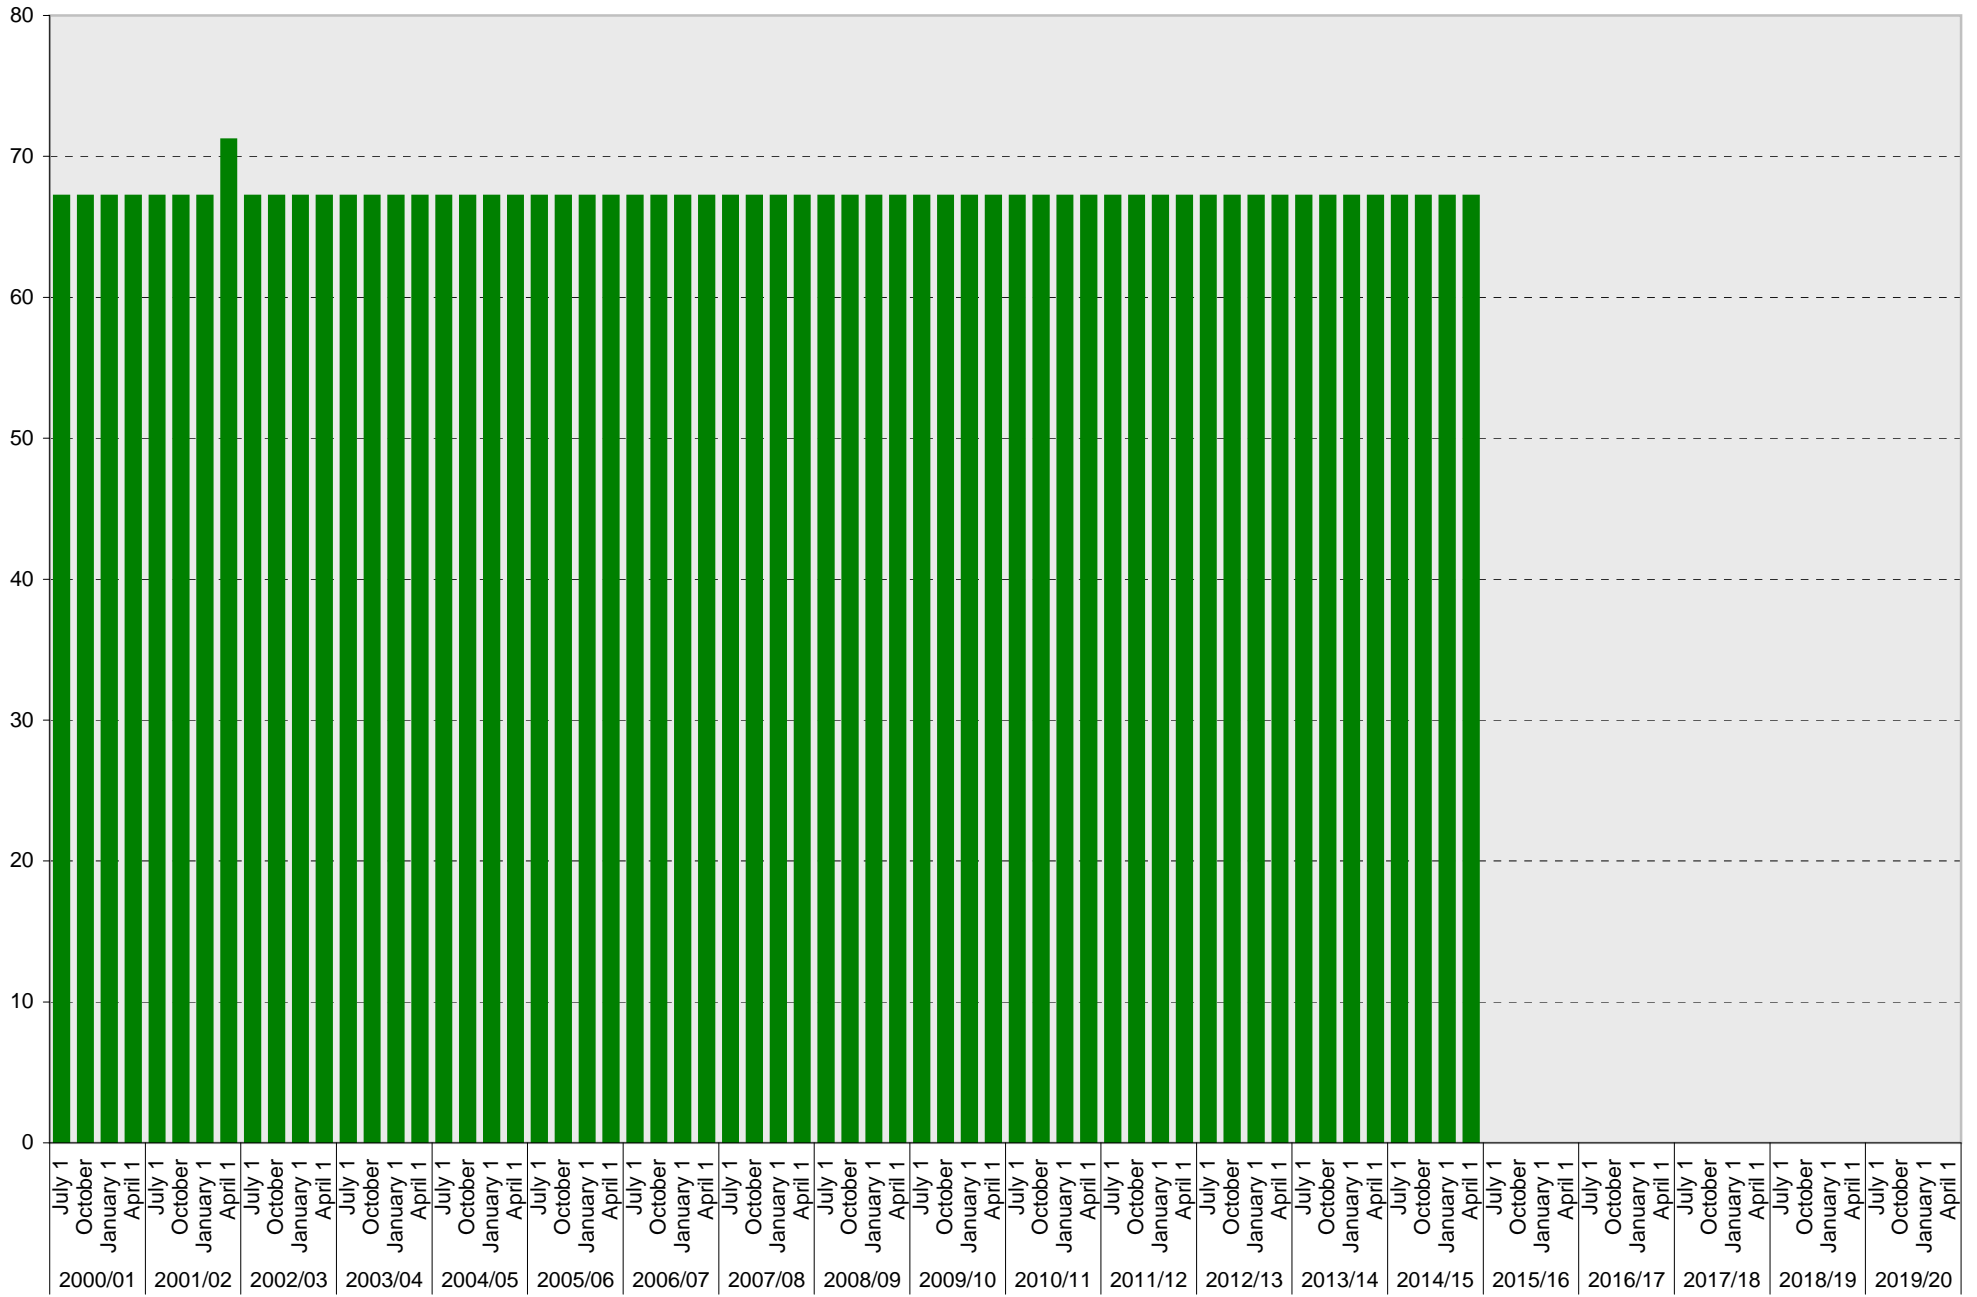

University of California, San Diego Parking Space Inventory

Lot P303: B Parking Spaces

■ B