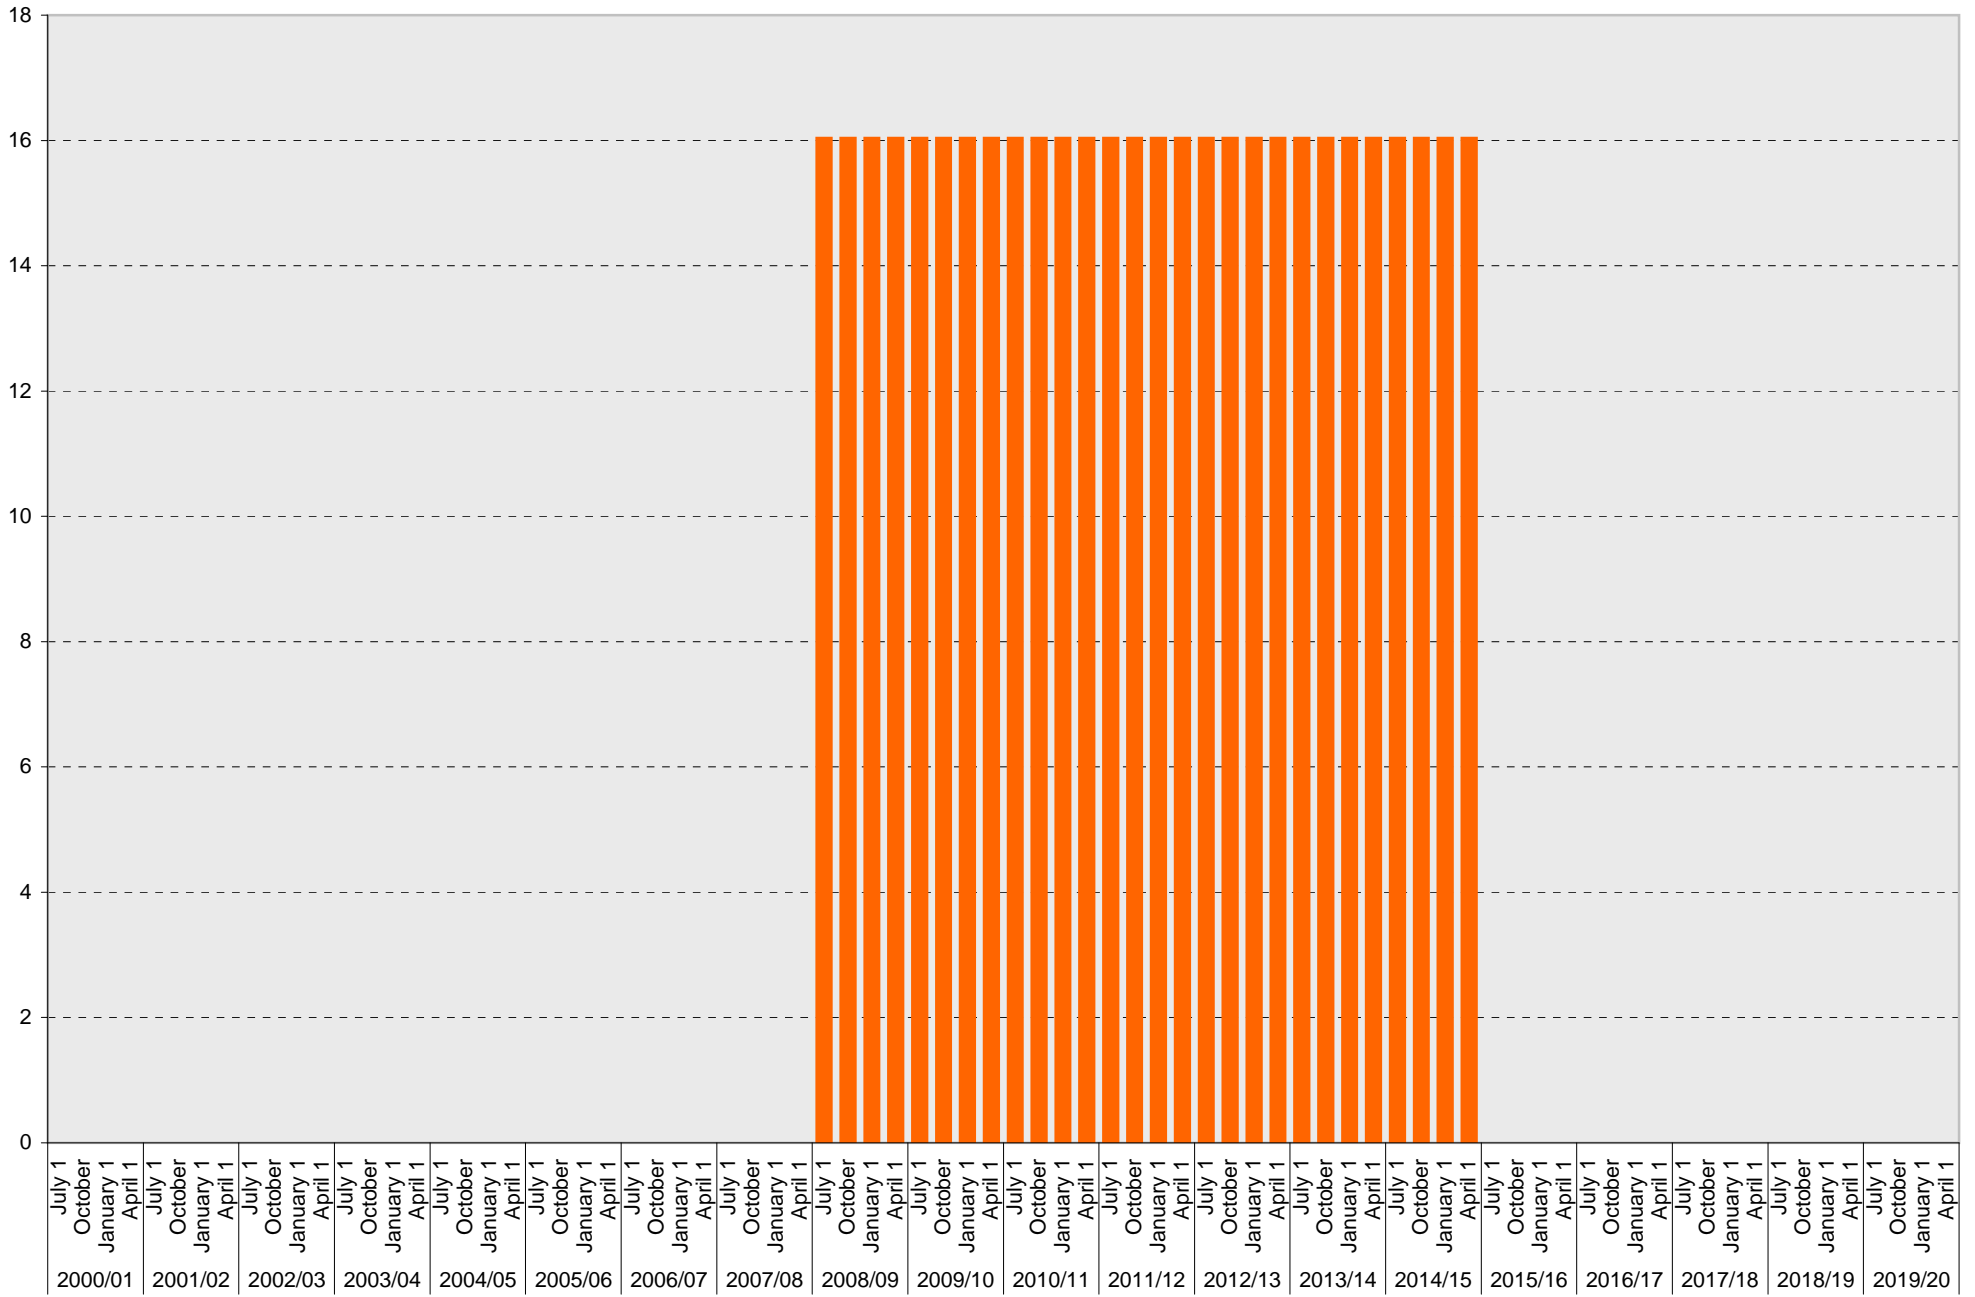

University of California, San Diego Parking Space Inventory

Lot P303: Visitor: Pay and Display Parking Spaces

Visitor: Pay and Display