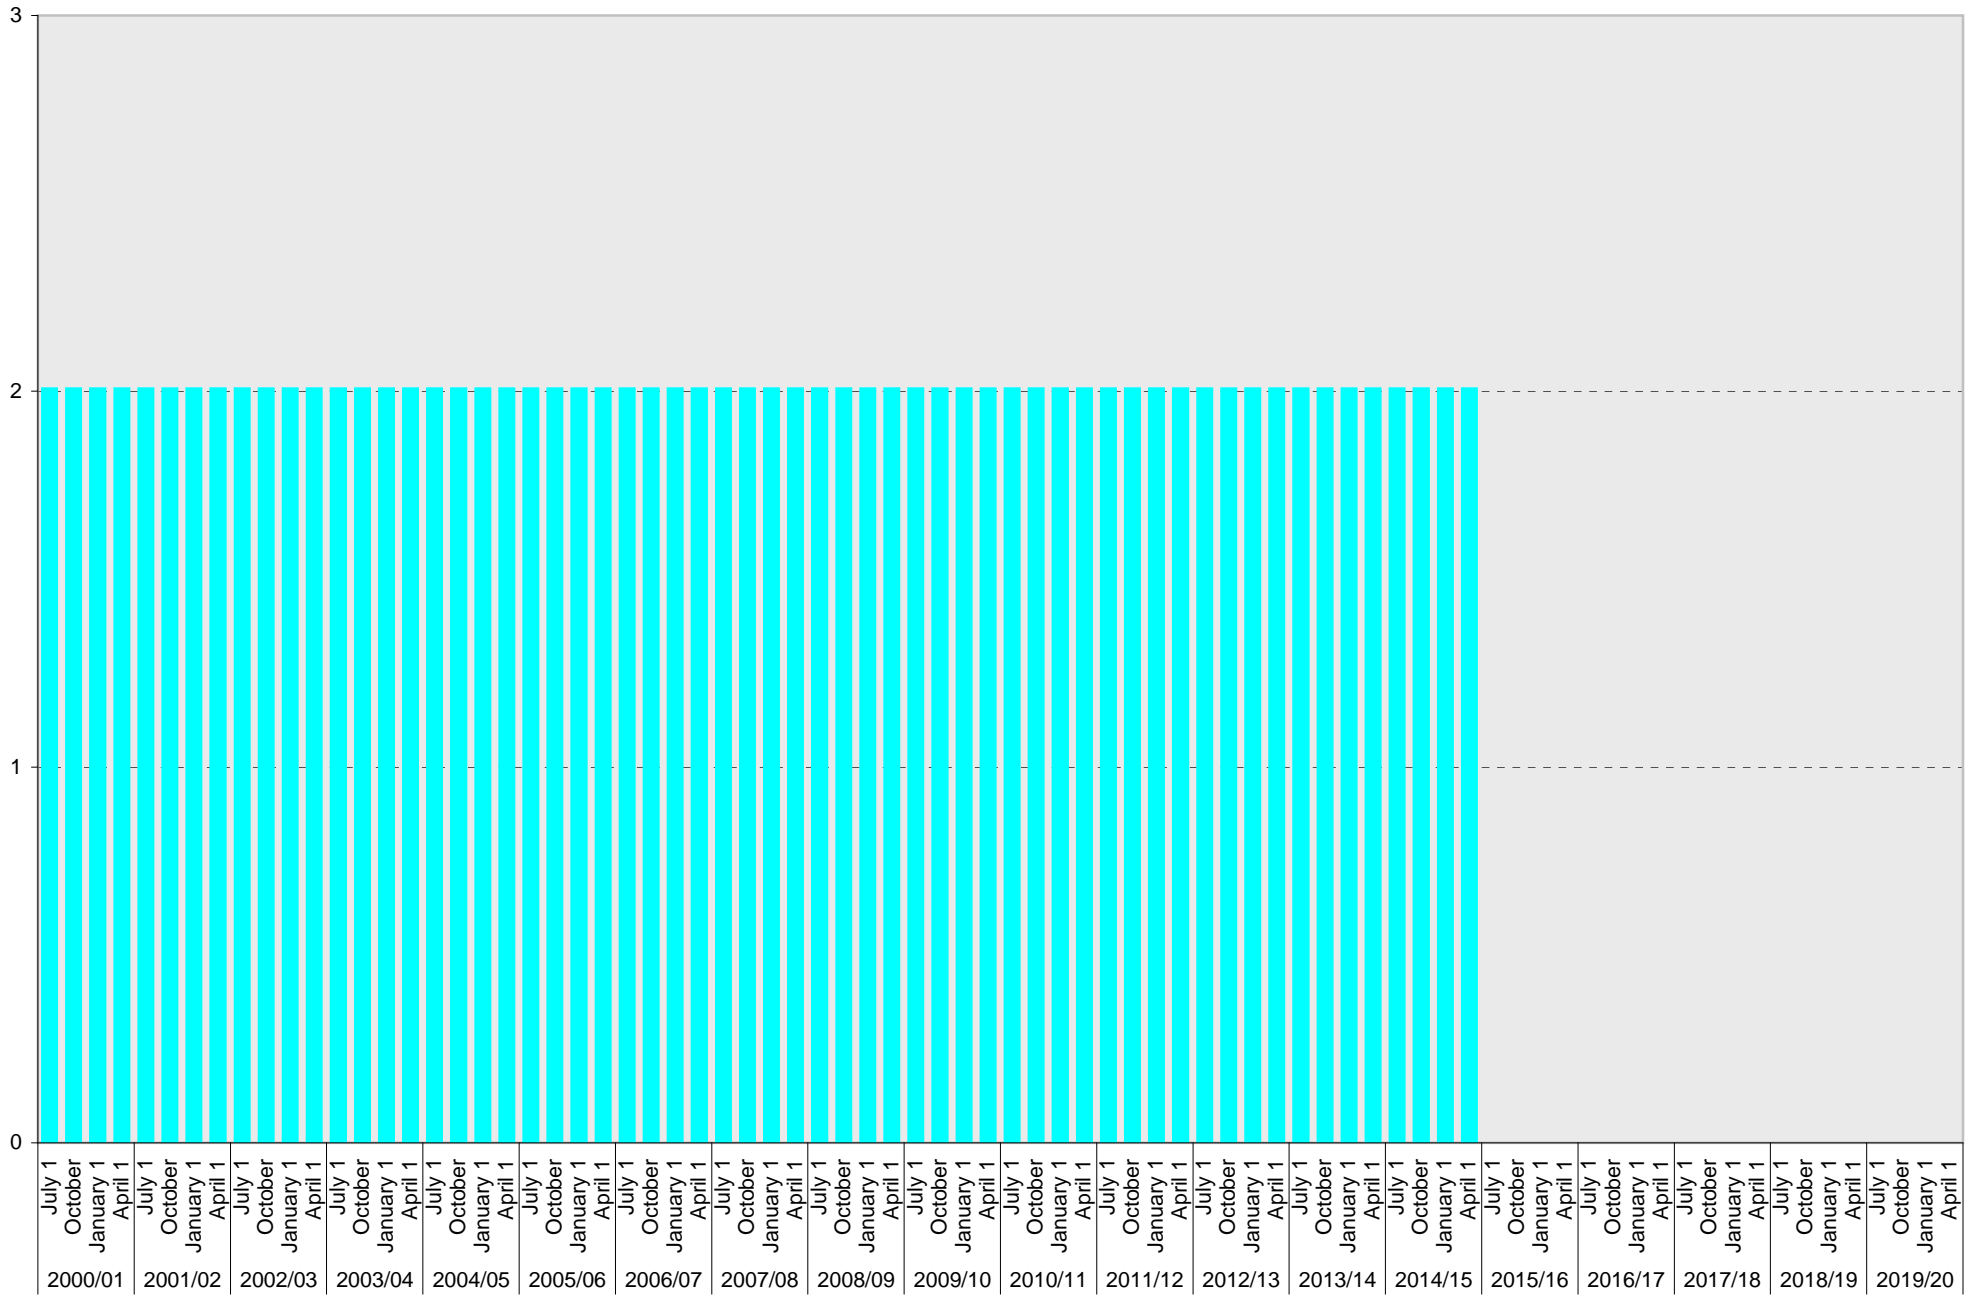

University of California, San Diego Parking Space Inventory

Lot P303: Loading Parking Spaces

■ Loading