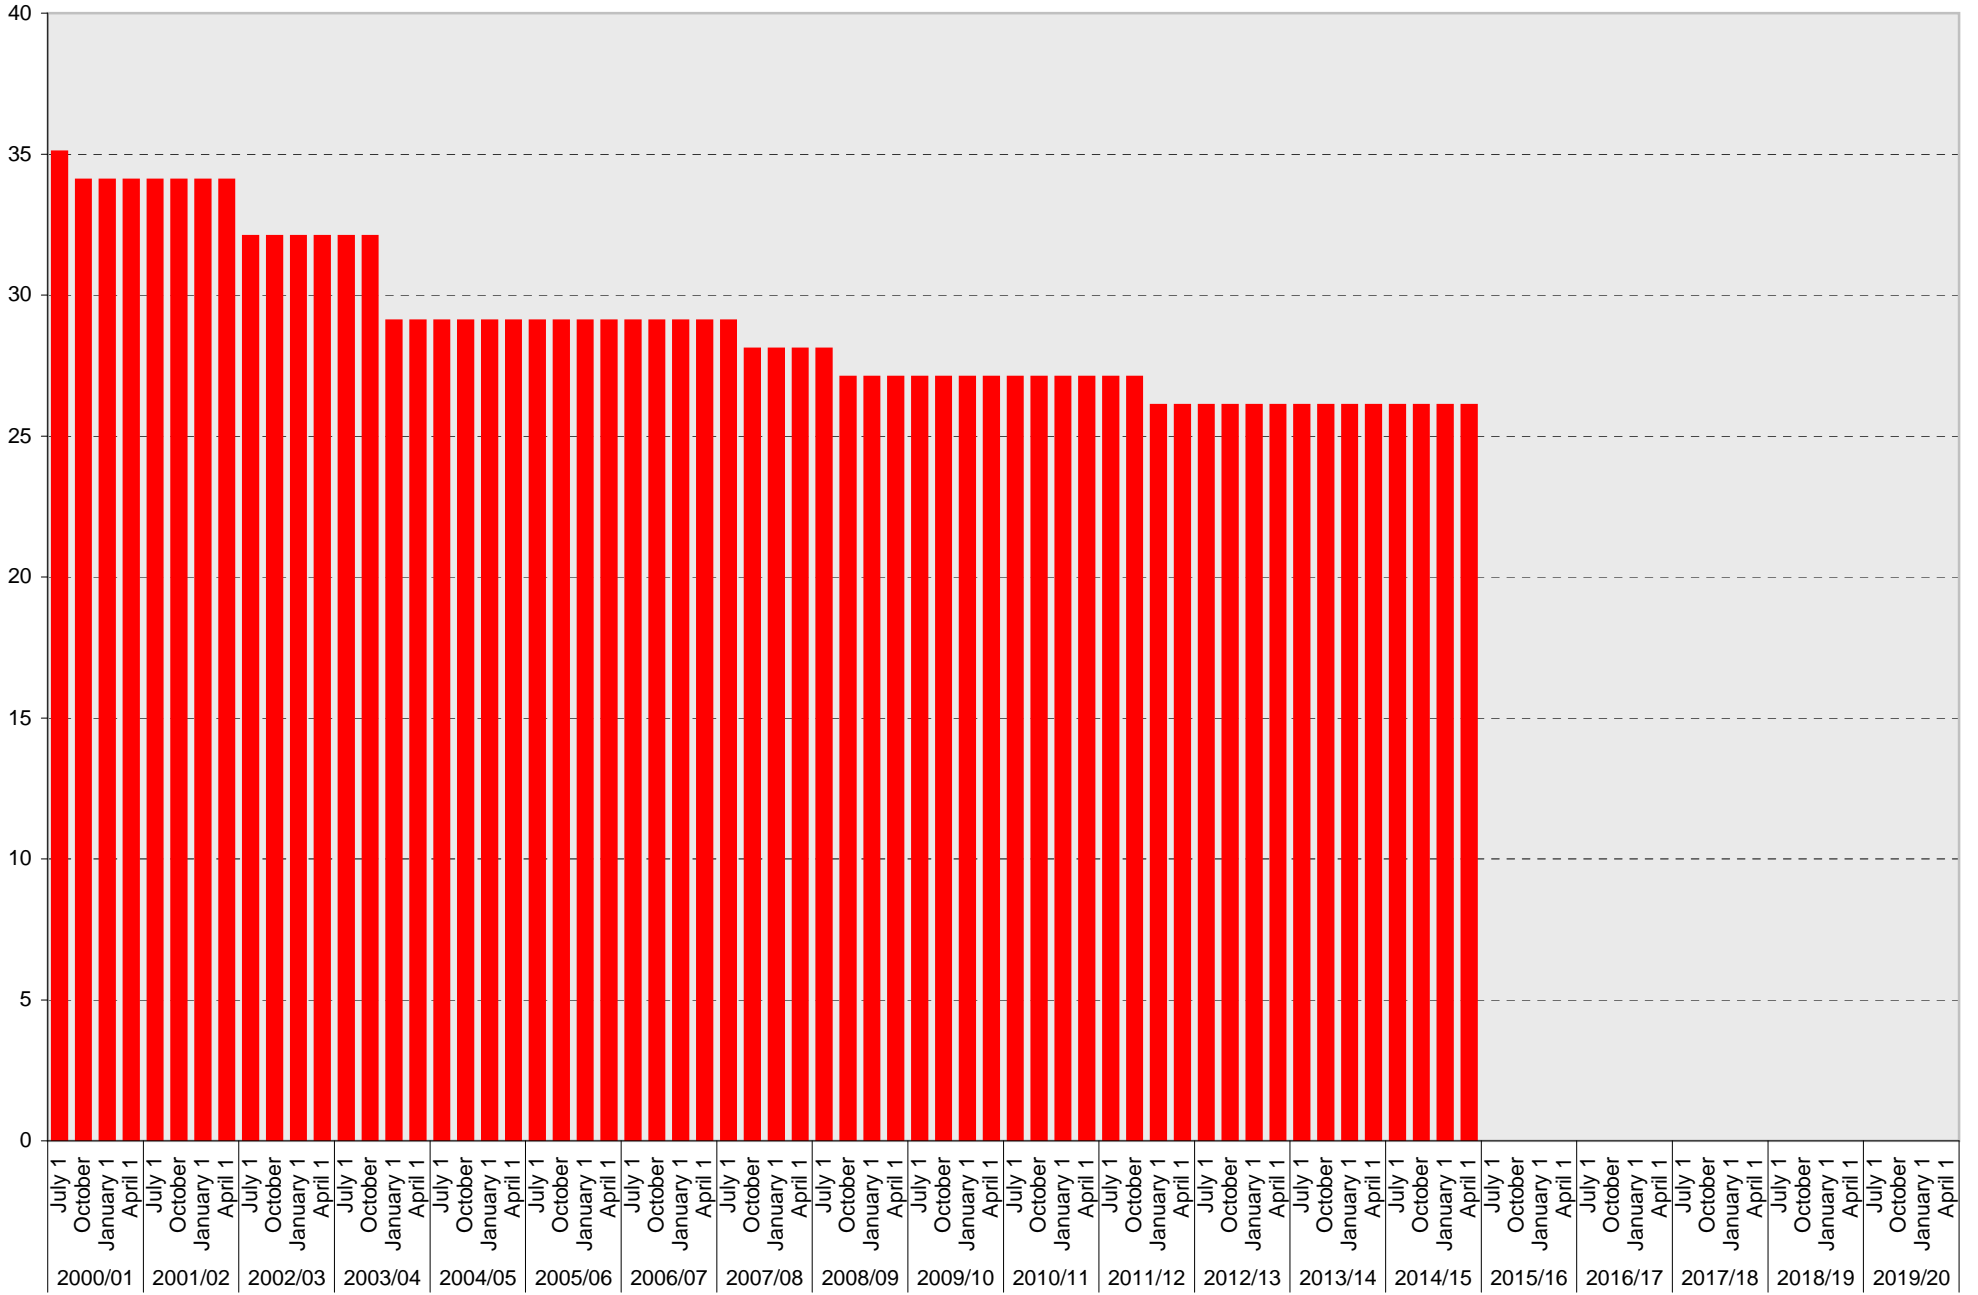

University of California, San Diego Parking Space Inventory

Lot P303: A Parking Spaces

■ A