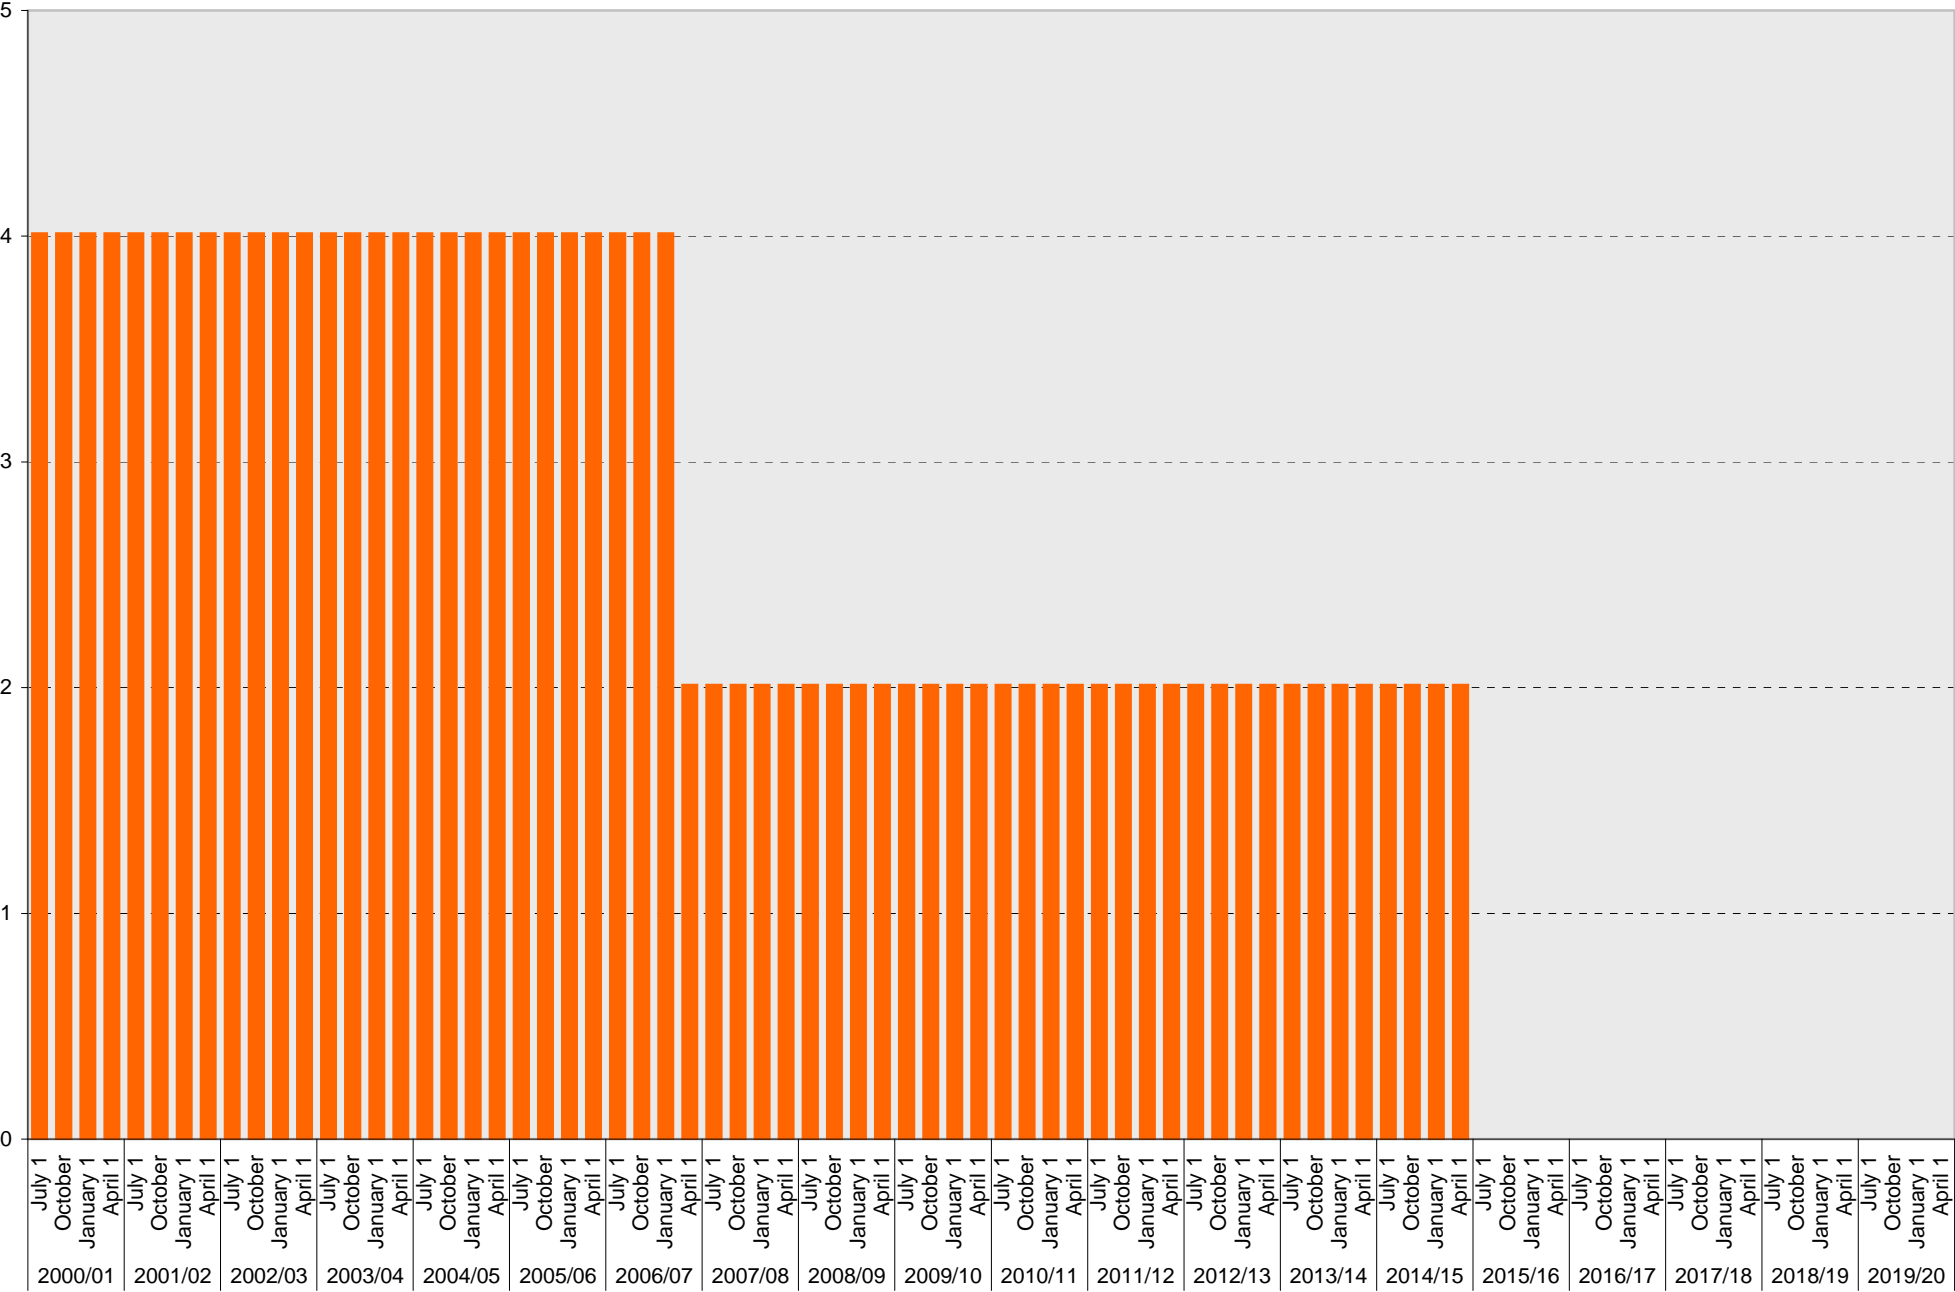

University of California, San Diego Parking Space Inventory
 Lot P302: A Parking Spaces

University of California, San Diego Parking Space Inventory

Lot P302: B Parking Spaces

■ B

University of California, San Diego Parking Space Inventory
Lot P302: Visitor: Meter Parking Spaces

Visitor: Meter

University of California, San Diego Parking Space Inventory

Lot P302: Visitor: Total Parking Spaces

University of California, San Diego Parking Space Inventory
Lot P302: Reserved Parking Spaces

Date		Visitor Parking Spaces			
		Meter	Pay and Display	Pay by Space	Pay upon Exit
2010/11	July 1	2			
	October 1	2			
	January 1	2			
	April 1	2			
2011/12	July 1	2			
	October 1	2			
	January 1	2			
	April 1	2			
2012/13	July 1	2			
	October 1	2			
	January 1	2			
	April 1	2			
2013/14	July 1	2			
	October 1	2			
	January 1	2			
	April 1	2			
2014/15	July 1	2			
	October 1	2			
	January 1	2			
	April 1	2			
2015/16	July 1				
	October 1				
	January 1				
	April 1				
2016/17	July 1				
	October 1				
	January 1				
	April 1				
2017/18	July 1				
	October 1				
	January 1				
	April 1				
2018/19	July 1				
	October 1				
	January 1				
	April 1				
2019/20	July 1				
	October 1				
	January 1				
	April 1				