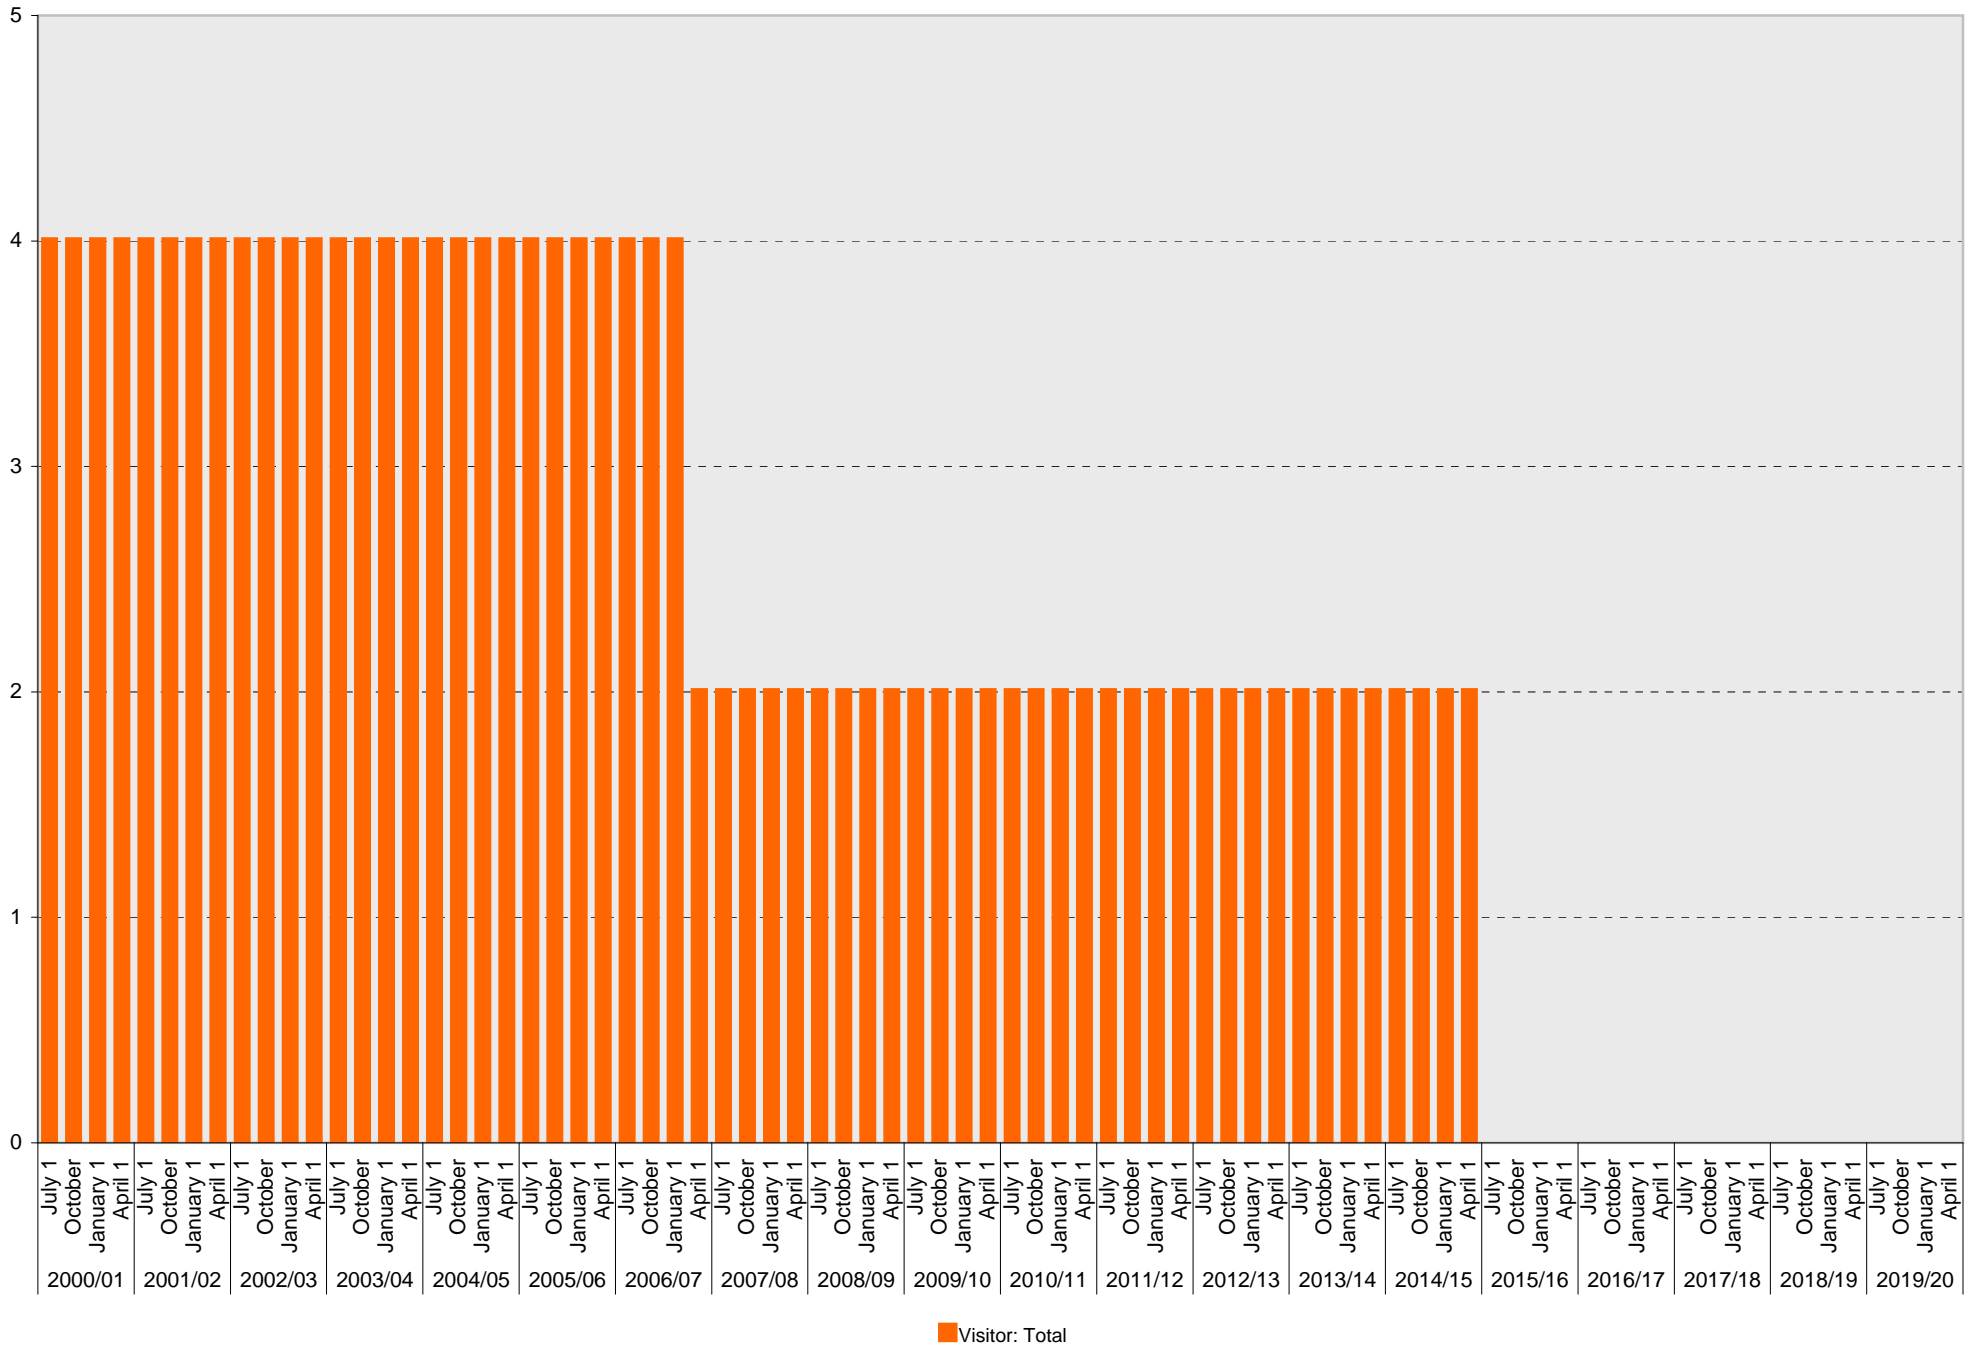

University of California, San Diego Parking Space Inventory
 Lot P302: A Parking Spaces

University of California, San Diego Parking Space Inventory

Lot P302: B Parking Spaces

■ B

University of California, San Diego Parking Space Inventory
Lot P302: Visitor: Meter Parking Spaces

Visitor: Meter

University of California, San Diego Parking Space Inventory

Lot P302: Visitor: Total Parking Spaces

University of California, San Diego Parking Space Inventory
Lot P302: Reserved Parking Spaces

Date		Visitor Parking Spaces			
		Meter	Pay and Display	Pay by Space	Pay upon Exit
2010/11	July 1	2			
	October 1	2			
	January 1	2			
	April 1	2			
2011/12	July 1	2			
	October 1	2			
	January 1	2			
	April 1	2			
2012/13	July 1	2			
	October 1	2			
	January 1	2			
	April 1	2			
2013/14	July 1	2			
	October 1	2			
	January 1	2			
	April 1	2			
2014/15	July 1	2			
	October 1	2			
	January 1	2			
	April 1	2			
2015/16	July 1				
	October 1				
	January 1				
	April 1				
2016/17	July 1				
	October 1				
	January 1				
	April 1				
2017/18	July 1				
	October 1				
	January 1				
	April 1				
2018/19	July 1				
	October 1				
	January 1				
	April 1				
2019/20	July 1				
	October 1				
	January 1				
	April 1				