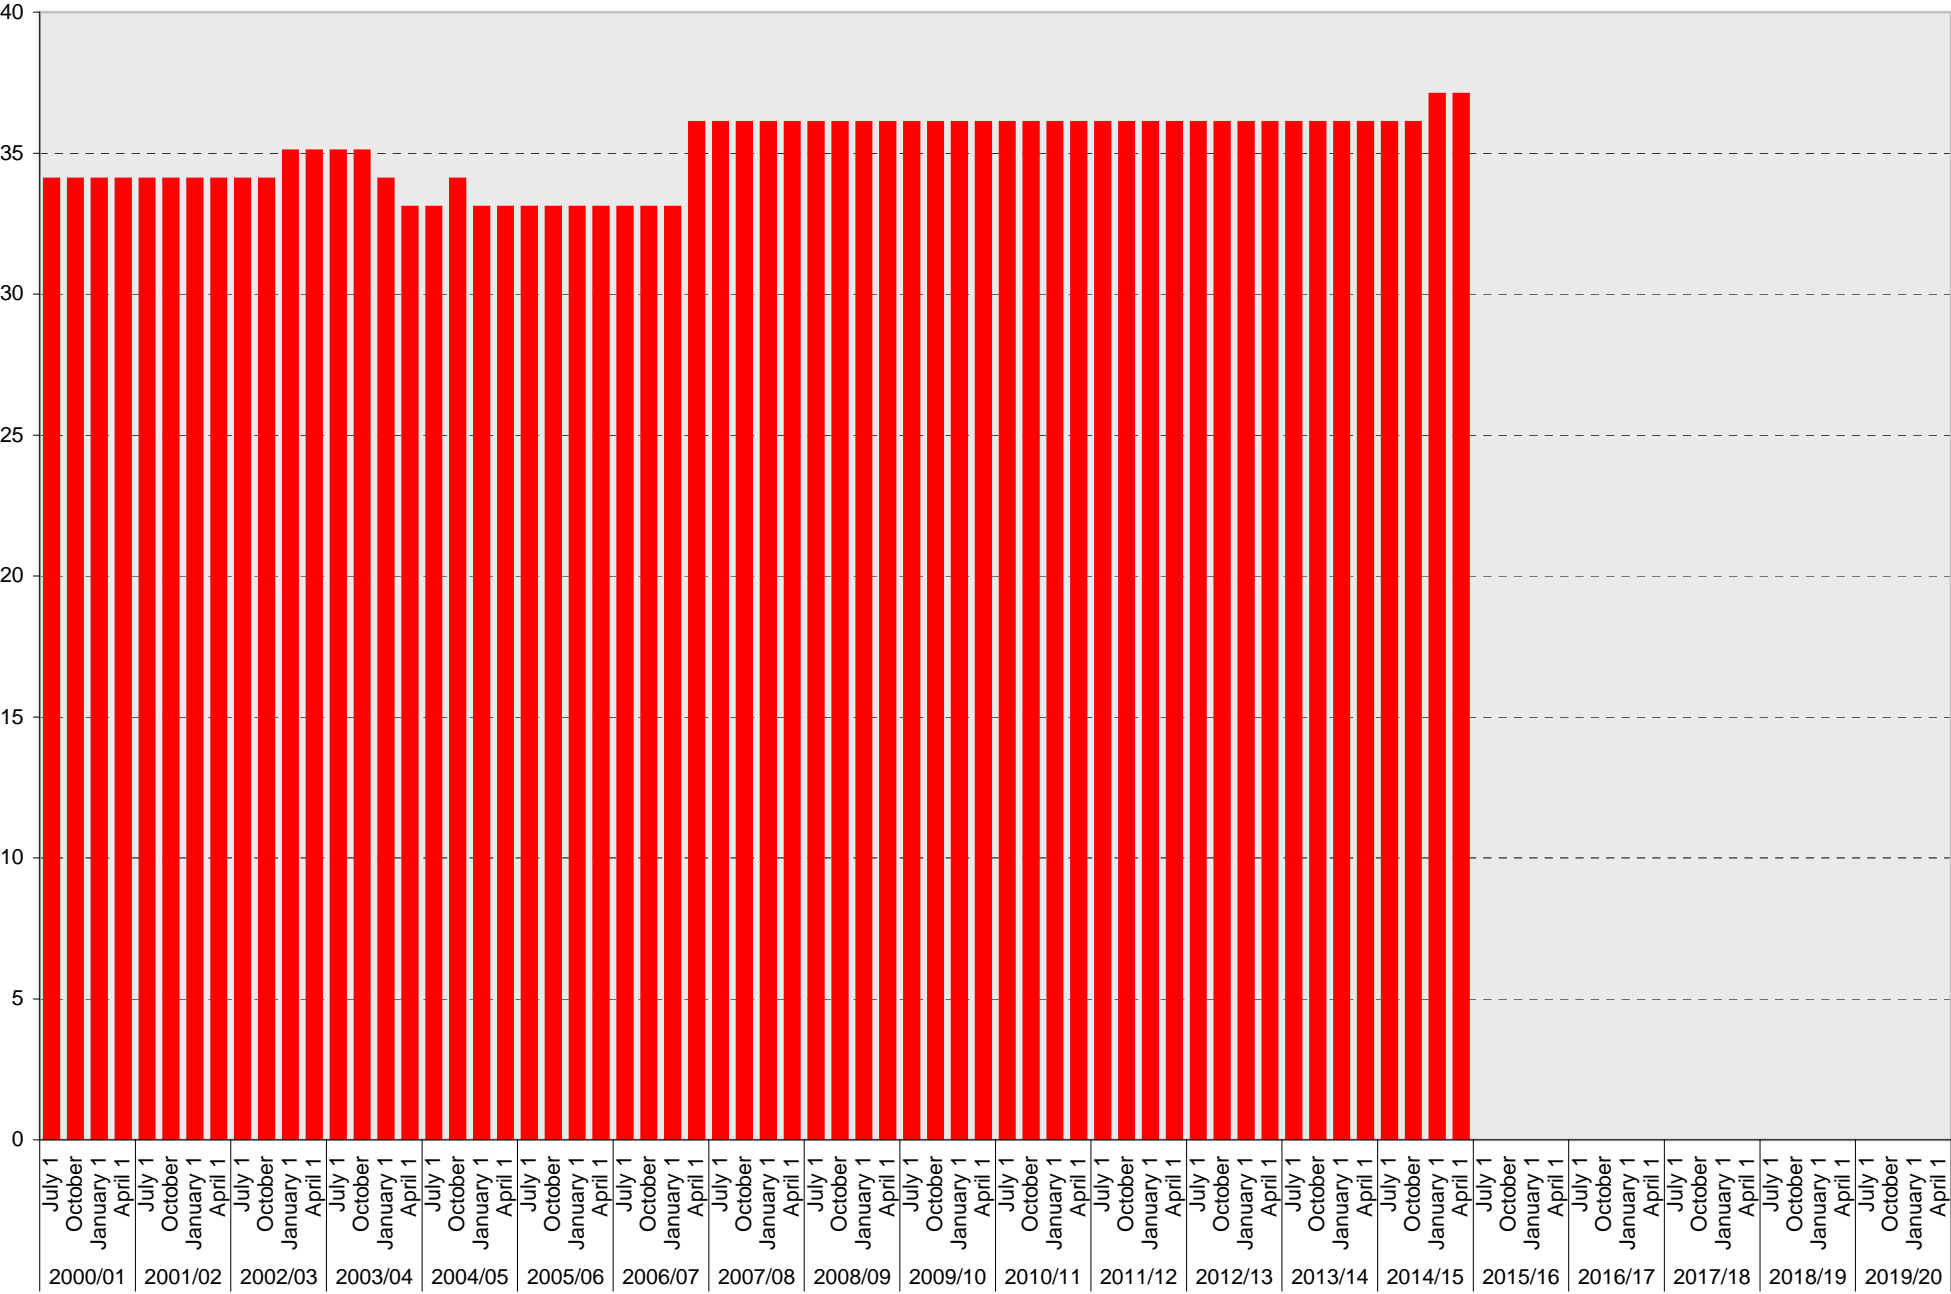

University of California, San Diego Parking Space Inventory
 Lot P302: A Parking Spaces

University of California, San Diego Parking Space Inventory

Lot P302: B Parking Spaces

■ B

University of California, San Diego Parking Space Inventory
Lot P302: Visitor: Meter Parking Spaces

Visitor: Meter

University of California, San Diego Parking Space Inventory

Lot P302: Visitor: Total Parking Spaces

University of California, San Diego Parking Space Inventory
Lot P302: Reserved Parking Spaces

Date		Visitor Parking Spaces			
		Meter	Pay and Display	Pay by Space	Pay upon Exit
2010/11	July 1	2			
	October 1	2			
	January 1	2			
	April 1	2			
2011/12	July 1	2			
	October 1	2			
	January 1	2			
	April 1	2			
2012/13	July 1	2			
	October 1	2			
	January 1	2			
	April 1	2			
2013/14	July 1	2			
	October 1	2			
	January 1	2			
	April 1	2			
2014/15	July 1	2			
	October 1	2			
	January 1	2			
	April 1	2			
2015/16	July 1				
	October 1				
	January 1				
	April 1				
2016/17	July 1				
	October 1				
	January 1				
	April 1				
2017/18	July 1				
	October 1				
	January 1				
	April 1				
2018/19	July 1				
	October 1				
	January 1				
	April 1				
2019/20	July 1				
	October 1				
	January 1				
	April 1				