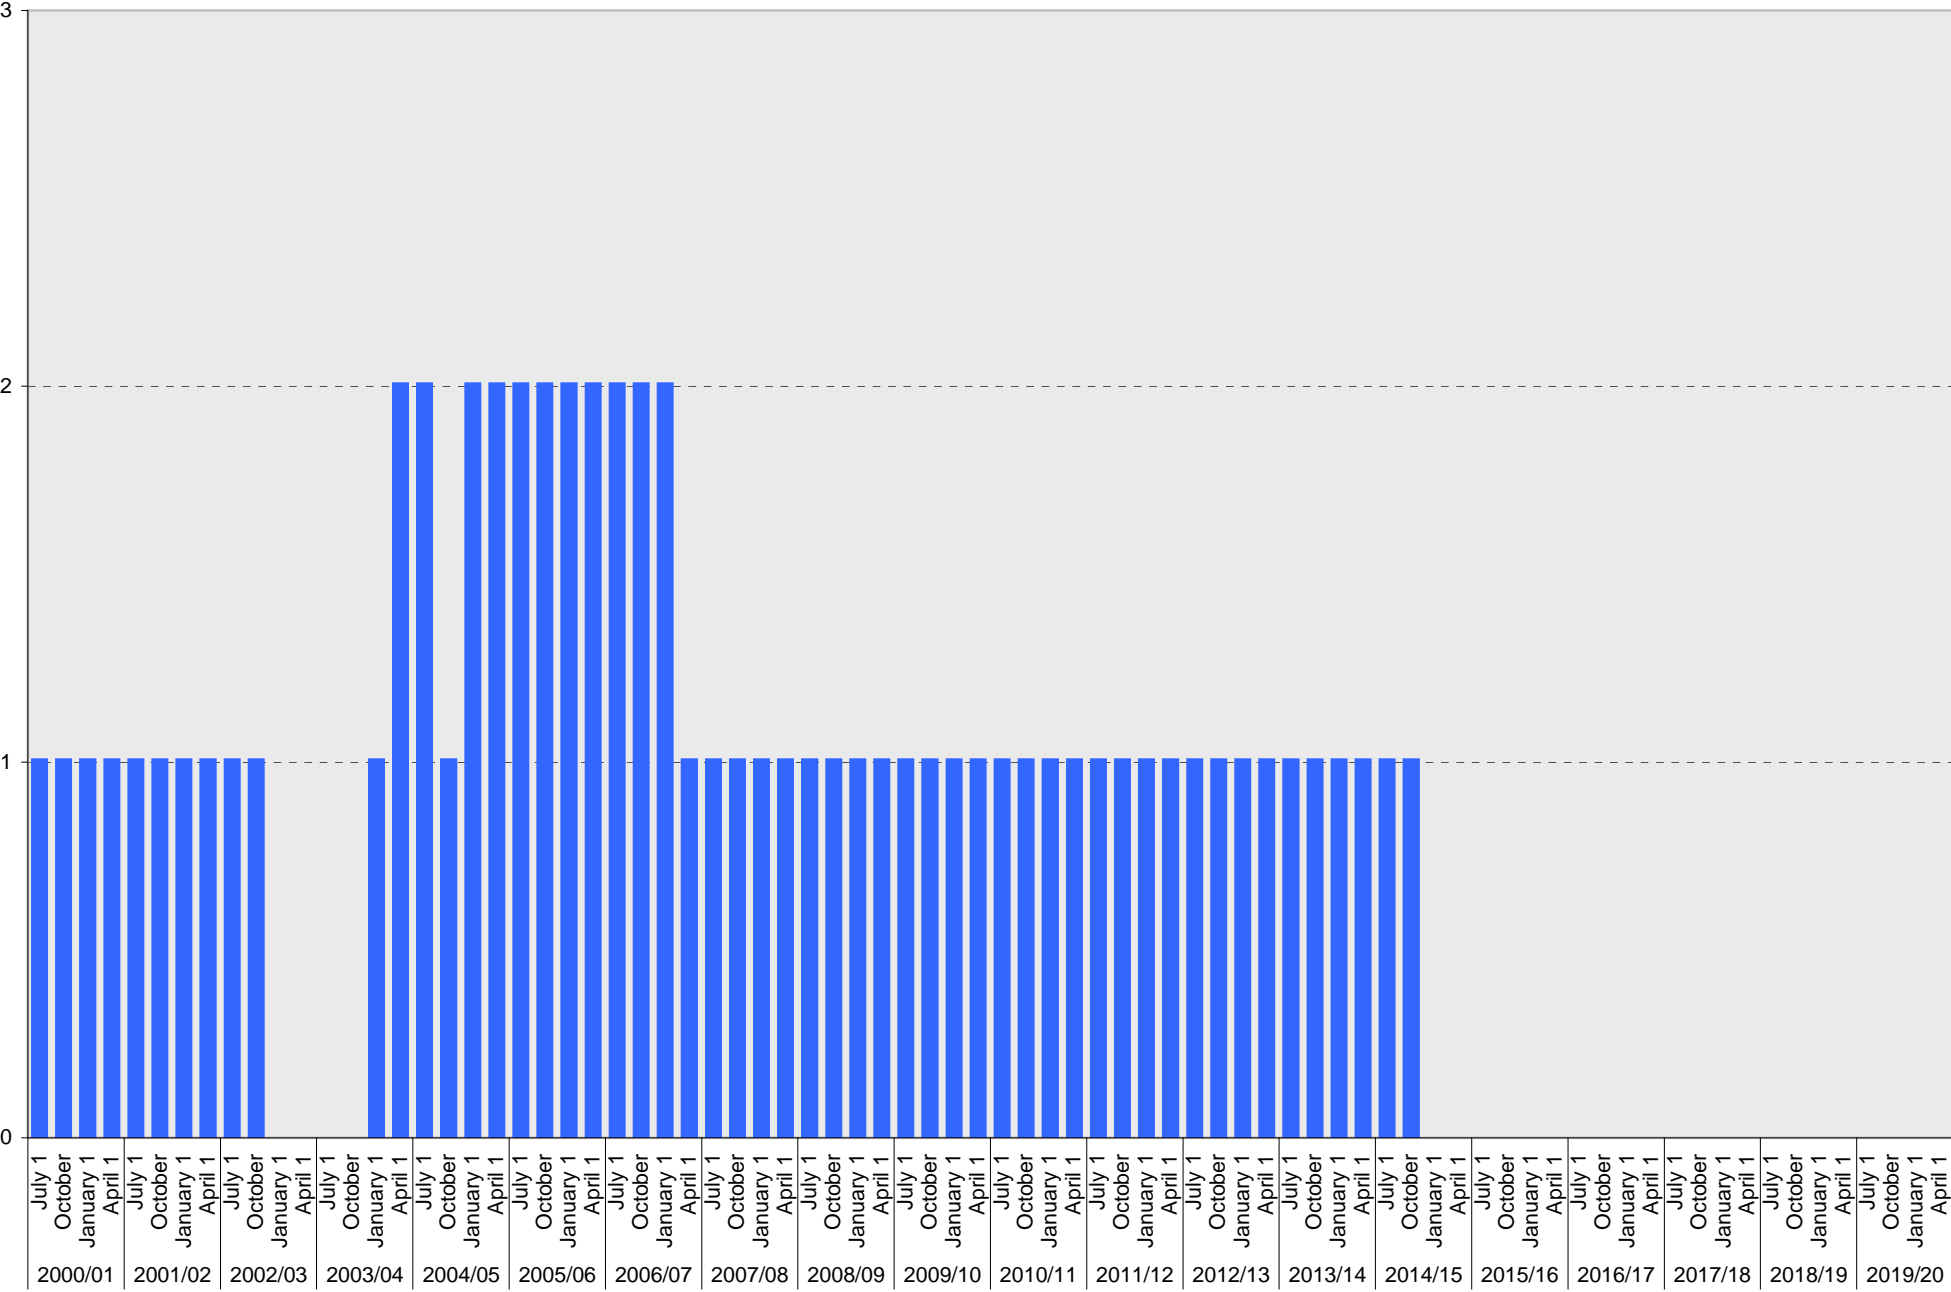

University of California, San Diego Parking Space Inventory
 Lot P302: A Parking Spaces

University of California, San Diego Parking Space Inventory

Lot P302: B Parking Spaces

■ B

University of California, San Diego Parking Space Inventory
Lot P302: Visitor: Meter Parking Spaces

Visitor: Meter

University of California, San Diego Parking Space Inventory

Lot P302: Visitor: Total Parking Spaces

University of California, San Diego Parking Space Inventory
Lot P302: Reserved Parking Spaces

Date		Visitor Parking Spaces			
		Meter	Pay and Display	Pay by Space	Pay upon Exit
2010/11	July 1	2			
	October 1	2			
	January 1	2			
	April 1	2			
2011/12	July 1	2			
	October 1	2			
	January 1	2			
	April 1	2			
2012/13	July 1	2			
	October 1	2			
	January 1	2			
	April 1	2			
2013/14	July 1	2			
	October 1	2			
	January 1	2			
	April 1	2			
2014/15	July 1	2			
	October 1	2			
	January 1	2			
	April 1	2			
2015/16	July 1				
	October 1				
	January 1				
	April 1				
2016/17	July 1				
	October 1				
	January 1				
	April 1				
2017/18	July 1				
	October 1				
	January 1				
	April 1				
2018/19	July 1				
	October 1				
	January 1				
	April 1				
2019/20	July 1				
	October 1				
	January 1				
	April 1				