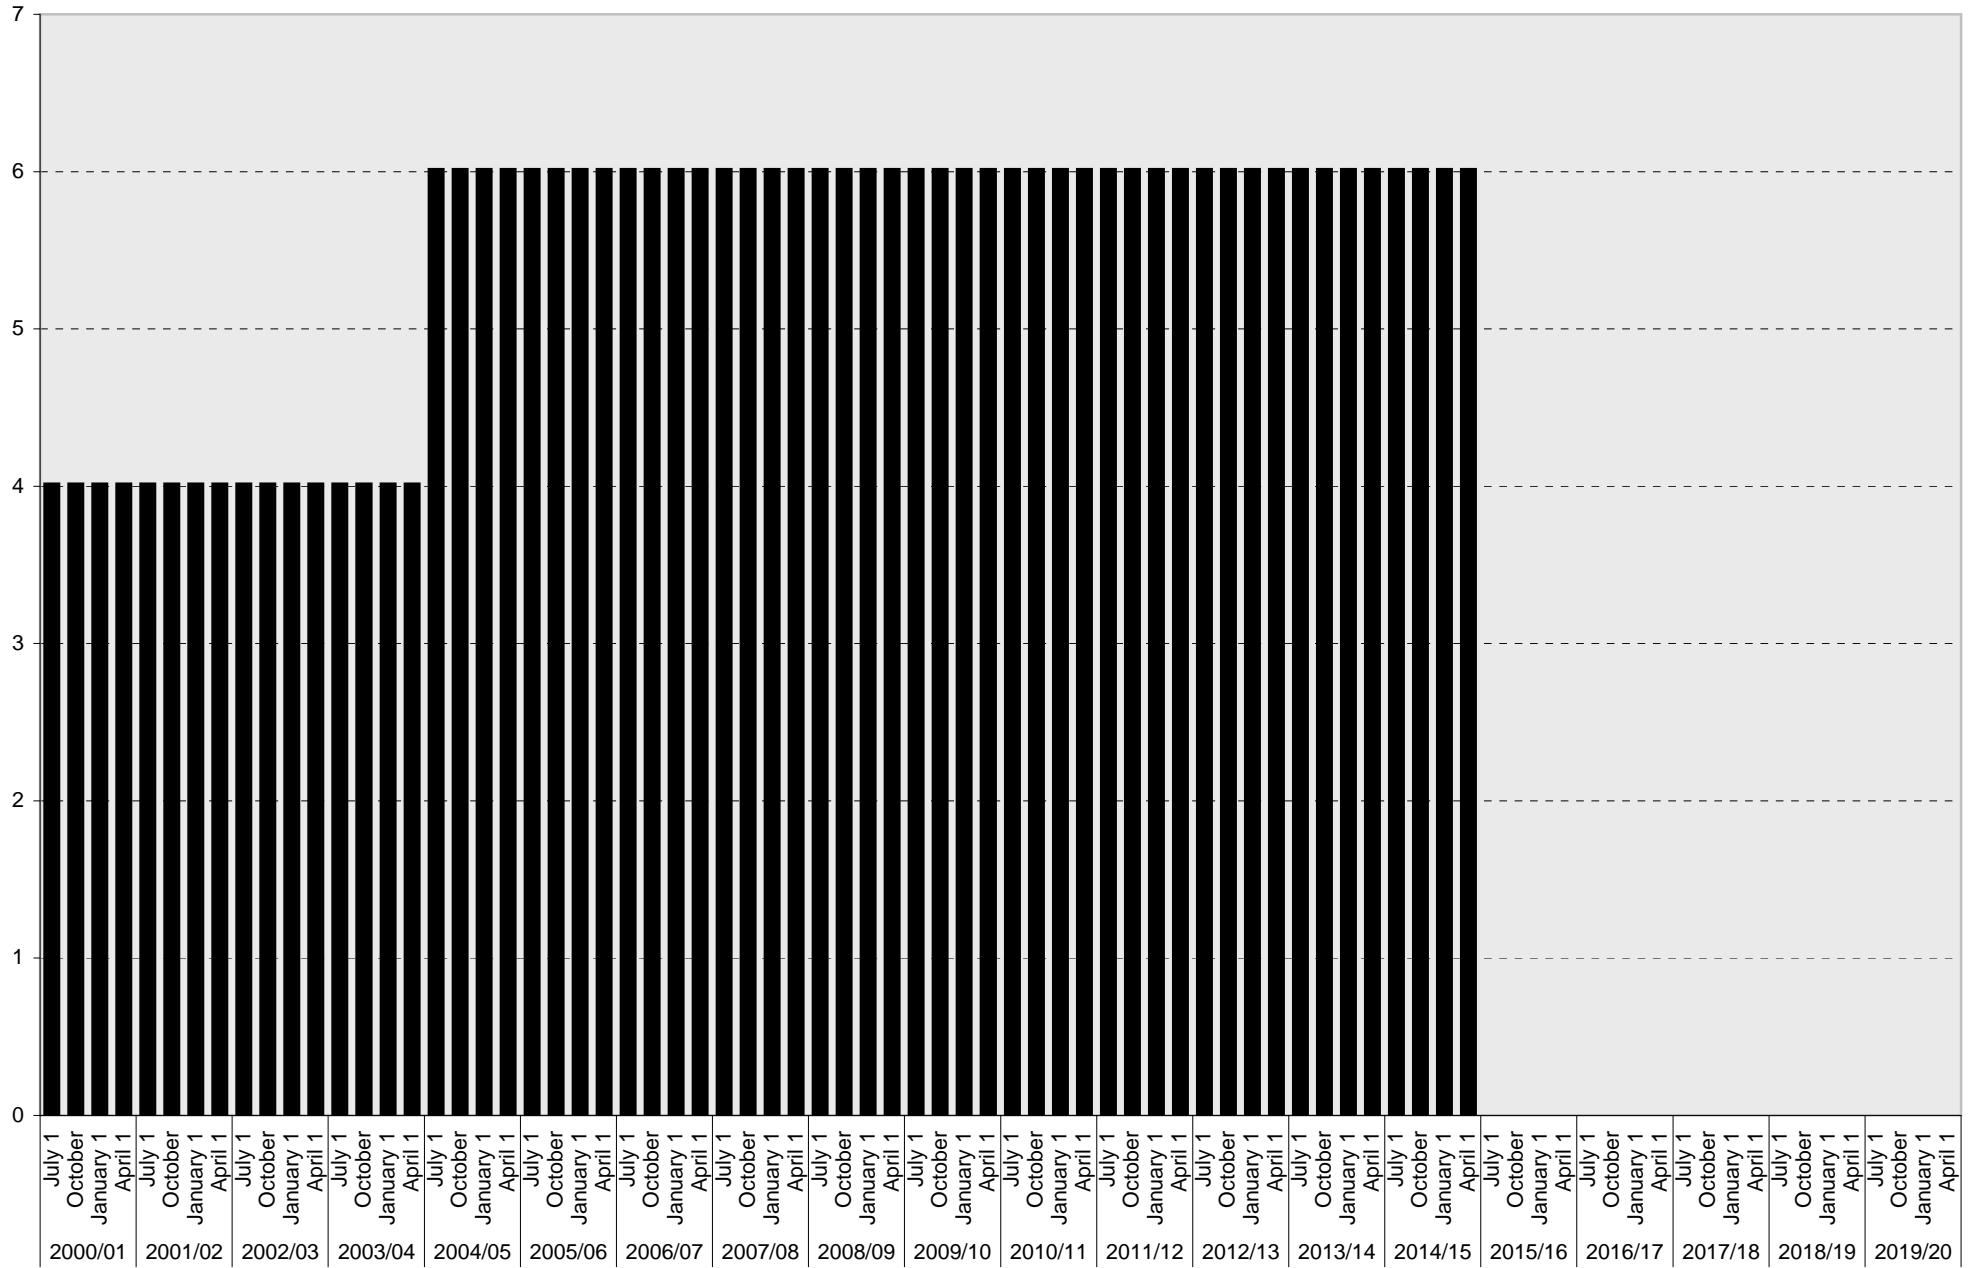

University of California, San Diego Parking Space Inventory

Lot P301: Total Parking Spaces

■ Total