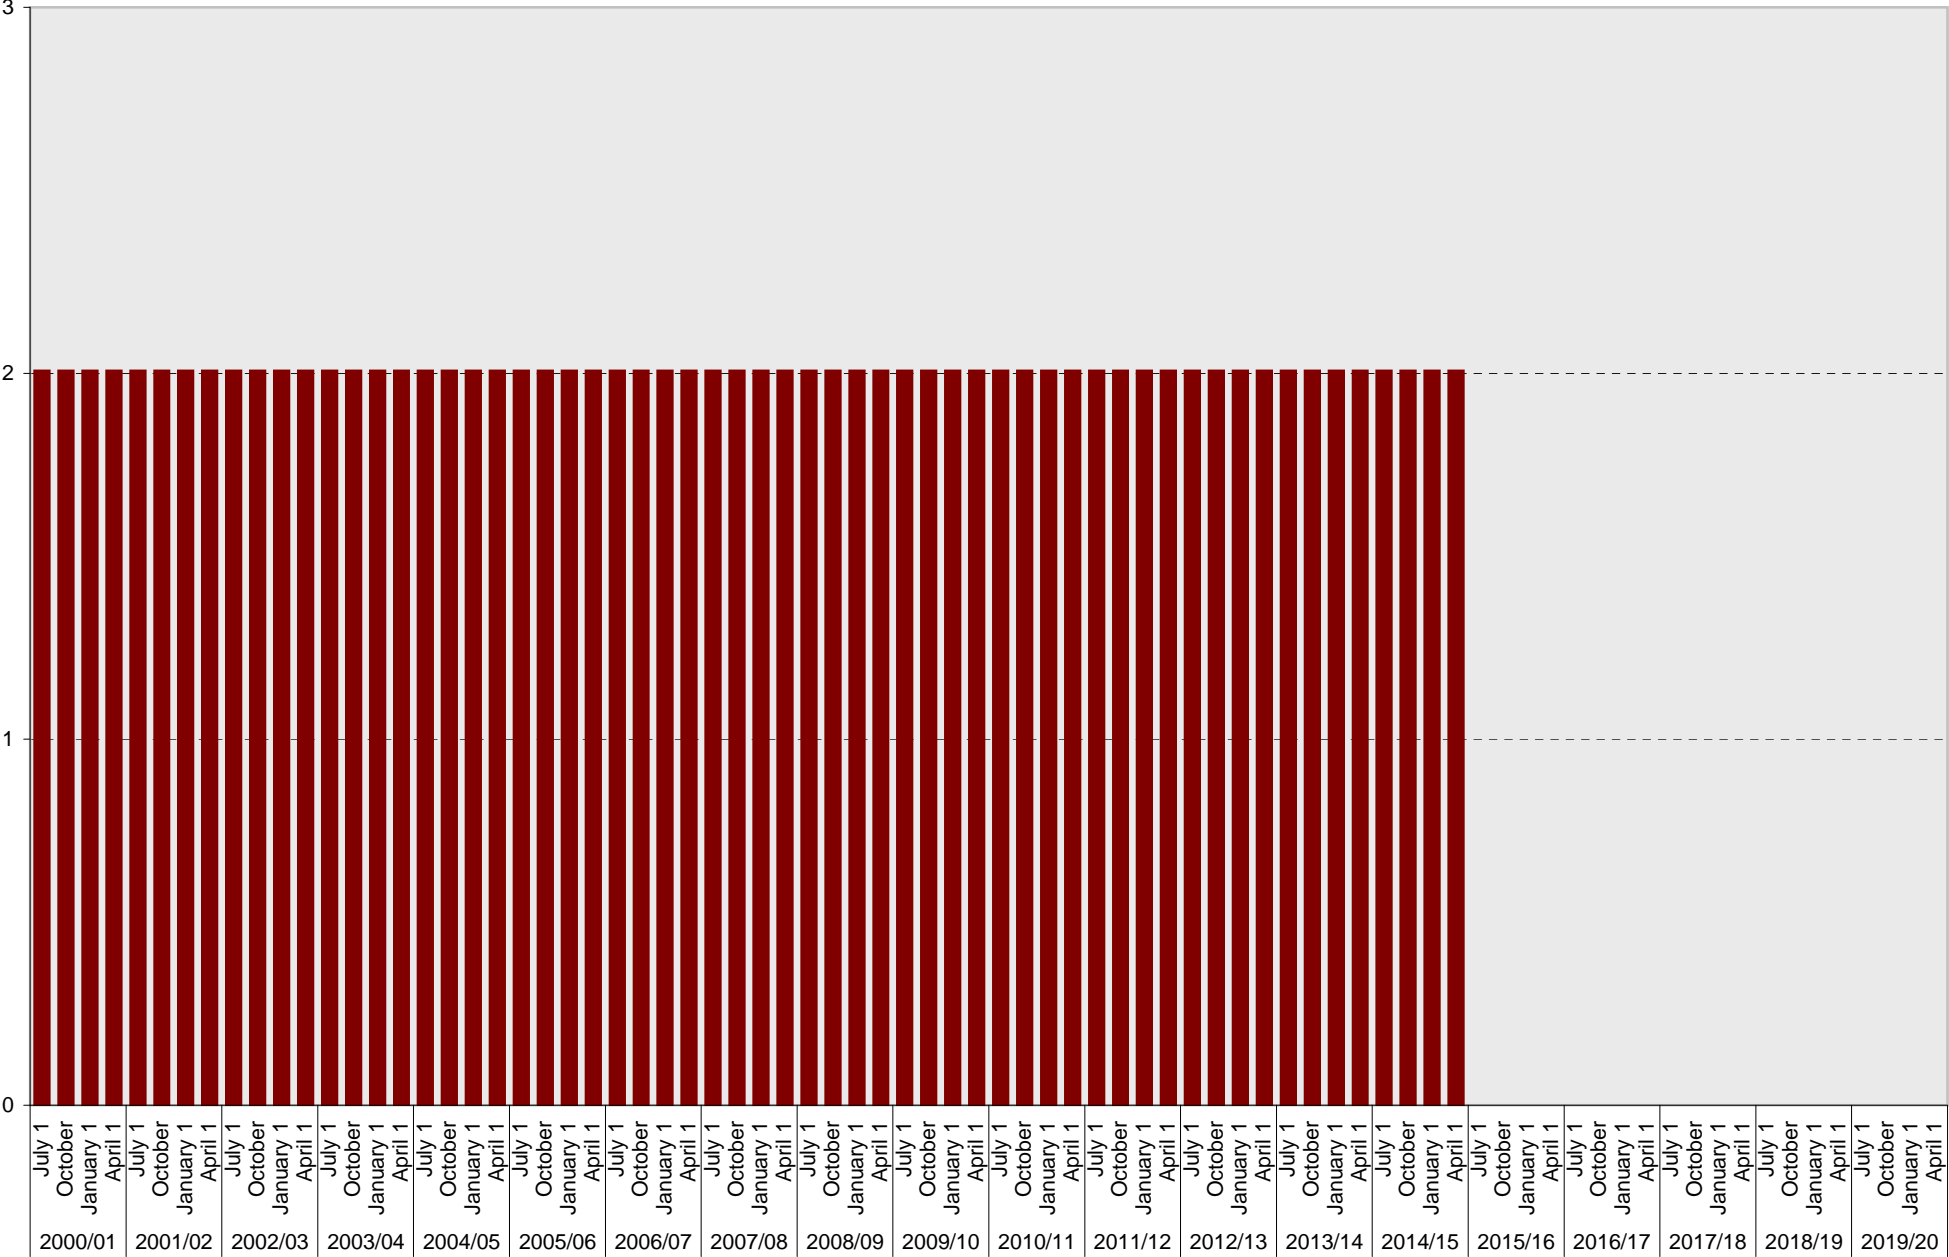

University of California, San Diego Parking Space Inventory
Lot P301: UC Vehicle Parking Spaces

■ UC Vehicle

University of California, San Diego Parking Space Inventory

Lot P301: Service Yard Parking Spaces

University of California, San Diego Parking Space Inventory

Lot P301: Loading Parking Spaces

■ Loading

University of California, San Diego Parking Space Inventory

Lot P301: Total Parking Spaces

■ Total

University of California, San Diego Parking Space Inventory
Lot P301

Date		Parking Spaces										Motorcycle Parking Sections	
		A	B	S	Visitor	Reserved	Allocated	Accessible	UC Vehicle	Service Yard	Loading		Total
2000/01	July 1								2	2		4	
	October 1								2	2		4	
	January 1								2	2		4	
	April 1								2	2		4	
2001/02	July 1								2	2		4	
	October 1								2	2		4	
	January 1								2	2		4	
	April 1								2	2		4	
2002/03	July 1								2	2		4	
	October 1								2	2		4	
	January 1								2	2		4	
	April 1								2	2		4	
2003/04	July 1								2	2		4	
	October 1								2	2		4	
	January 1								2	2		4	
	April 1								2	2		4	
2004/05	July 1								2	2	2	6	
	October 1								2	2	2	6	
	January 1								2	2	2	6	
	April 1								2	2	2	6	
2005/06	July 1								2	2	2	6	
	October 1								2	2	2	6	
	January 1								2	2	2	6	
	April 1								2	2	2	6	
2006/07	July 1								2	2	2	6	
	October 1								2	2	2	6	
	January 1								2	2	2	6	
	April 1								2	2	2	6	
2007/08	July 1								2	2	2	6	
	October 1								2	2	2	6	
	January 1								2	2	2	6	
	April 1								2	2	2	6	
2008/09	July 1								2	2	2	6	
	October 1								2	2	2	6	
	January 1								2	2	2	6	
	April 1								2	2	2	6	
2009/10	July 1								2	2	2	6	
	October 1								2	2	2	6	
	January 1								2	2	2	6	
	April 1								2	2	2	6	