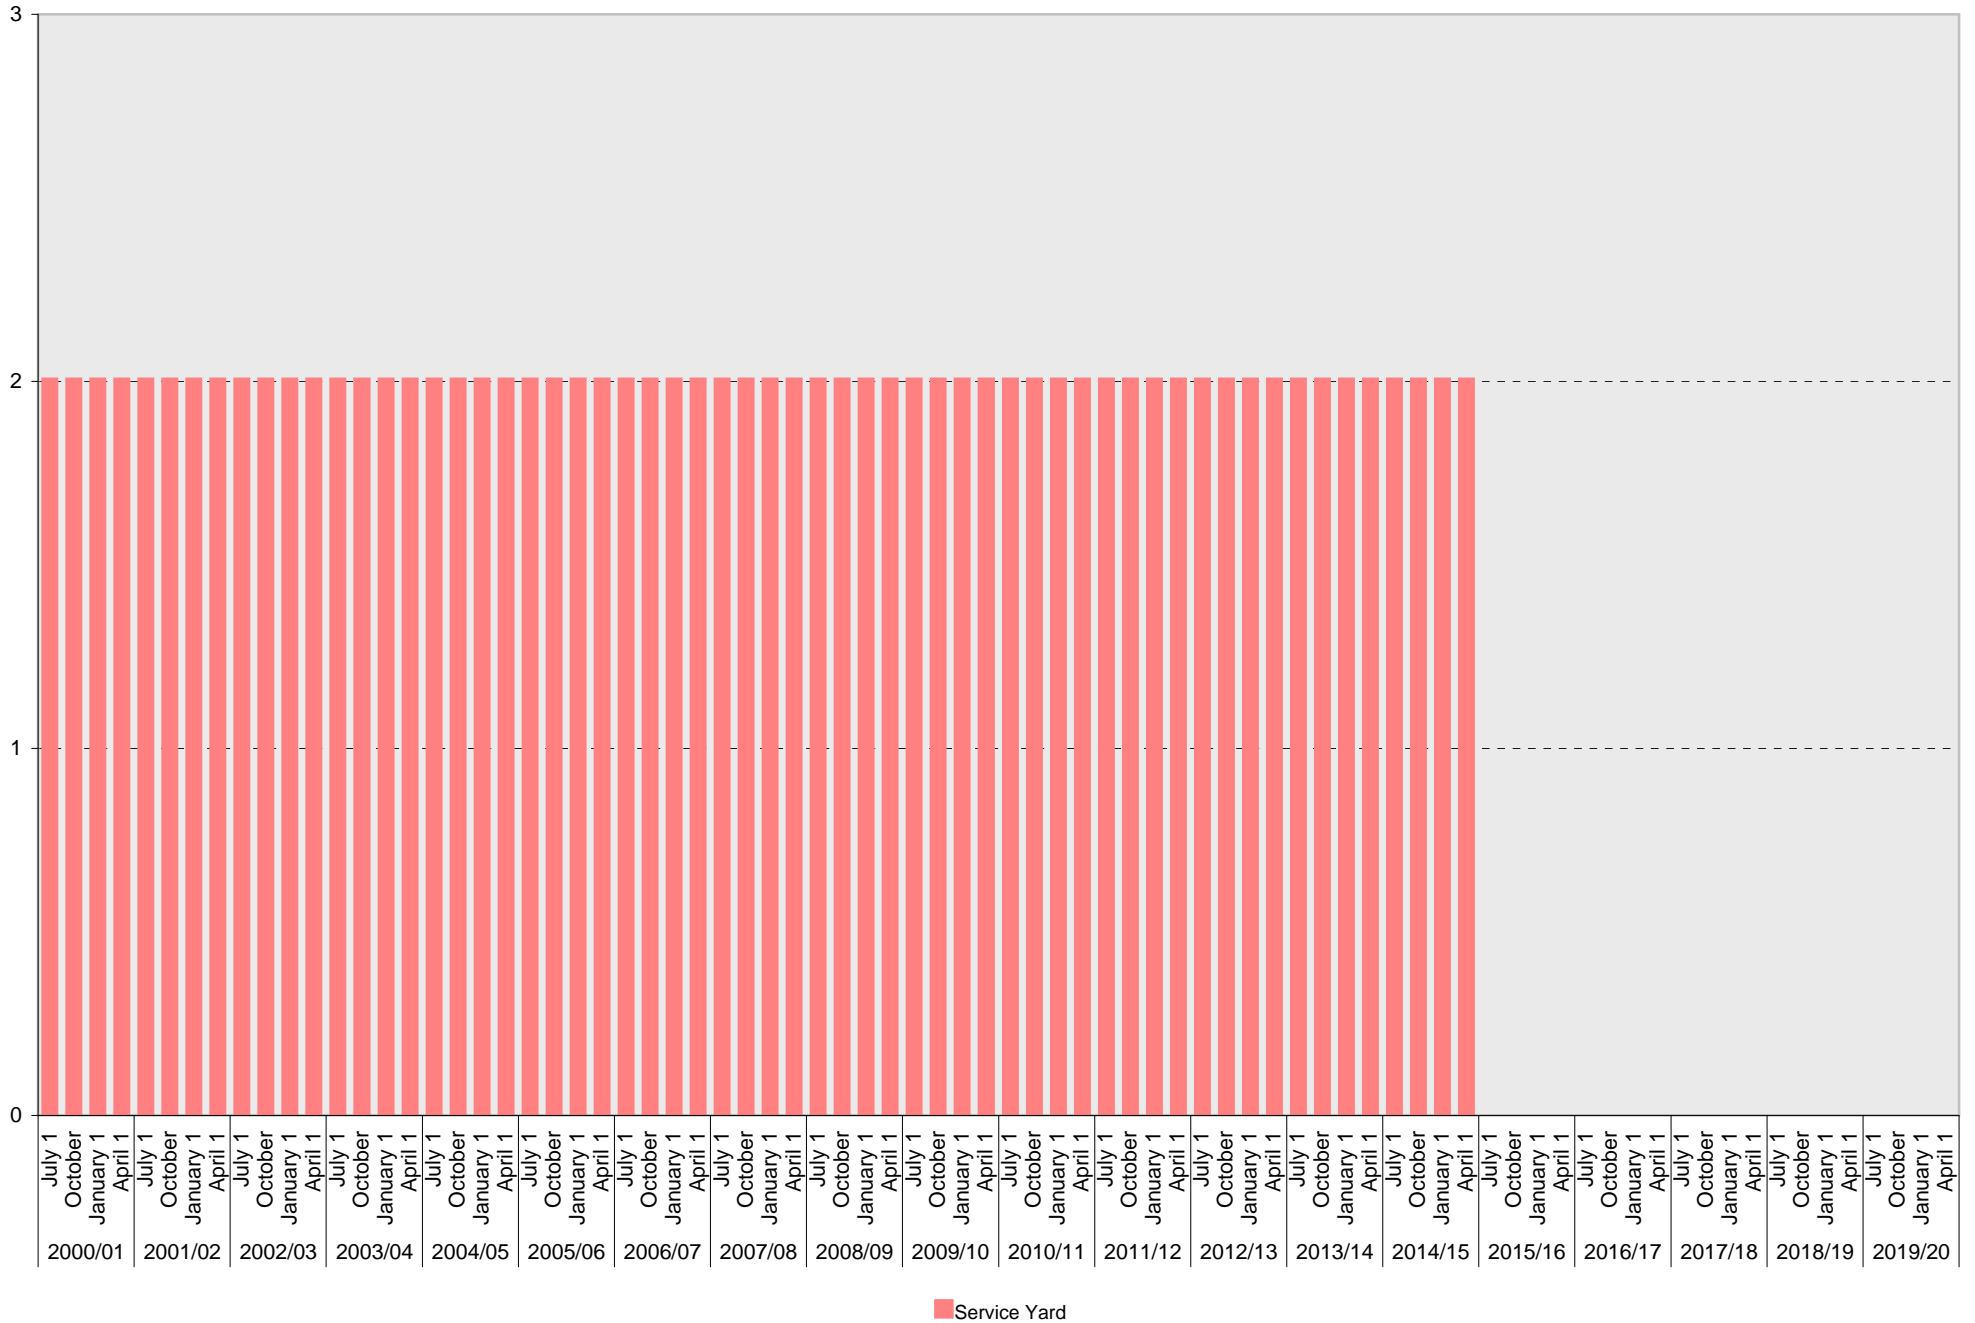

University of California, San Diego Parking Space Inventory
Lot P301: UC Vehicle Parking Spaces

■ UC Vehicle

University of California, San Diego Parking Space Inventory

Lot P301: Service Yard Parking Spaces

University of California, San Diego Parking Space Inventory

Lot P301: Loading Parking Spaces

■ Loading

University of California, San Diego Parking Space Inventory

Lot P301: Total Parking Spaces

■ Total

University of California, San Diego Parking Space Inventory
Lot P301

Date		Parking Spaces										Motorcycle Parking Sections	
		A	B	S	Visitor	Reserved	Allocated	Accessible	UC Vehicle	Service Yard	Loading		Total
2000/01	July 1								2	2		4	
	October 1								2	2		4	
	January 1								2	2		4	
	April 1								2	2		4	
2001/02	July 1								2	2		4	
	October 1								2	2		4	
	January 1								2	2		4	
	April 1								2	2		4	
2002/03	July 1								2	2		4	
	October 1								2	2		4	
	January 1								2	2		4	
	April 1								2	2		4	
2003/04	July 1								2	2		4	
	October 1								2	2		4	
	January 1								2	2		4	
	April 1								2	2		4	
2004/05	July 1								2	2	2	6	
	October 1								2	2	2	6	
	January 1								2	2	2	6	
	April 1								2	2	2	6	
2005/06	July 1								2	2	2	6	
	October 1								2	2	2	6	
	January 1								2	2	2	6	
	April 1								2	2	2	6	
2006/07	July 1								2	2	2	6	
	October 1								2	2	2	6	
	January 1								2	2	2	6	
	April 1								2	2	2	6	
2007/08	July 1								2	2	2	6	
	October 1								2	2	2	6	
	January 1								2	2	2	6	
	April 1								2	2	2	6	
2008/09	July 1								2	2	2	6	
	October 1								2	2	2	6	
	January 1								2	2	2	6	
	April 1								2	2	2	6	
2009/10	July 1								2	2	2	6	
	October 1								2	2	2	6	
	January 1								2	2	2	6	
	April 1								2	2	2	6	