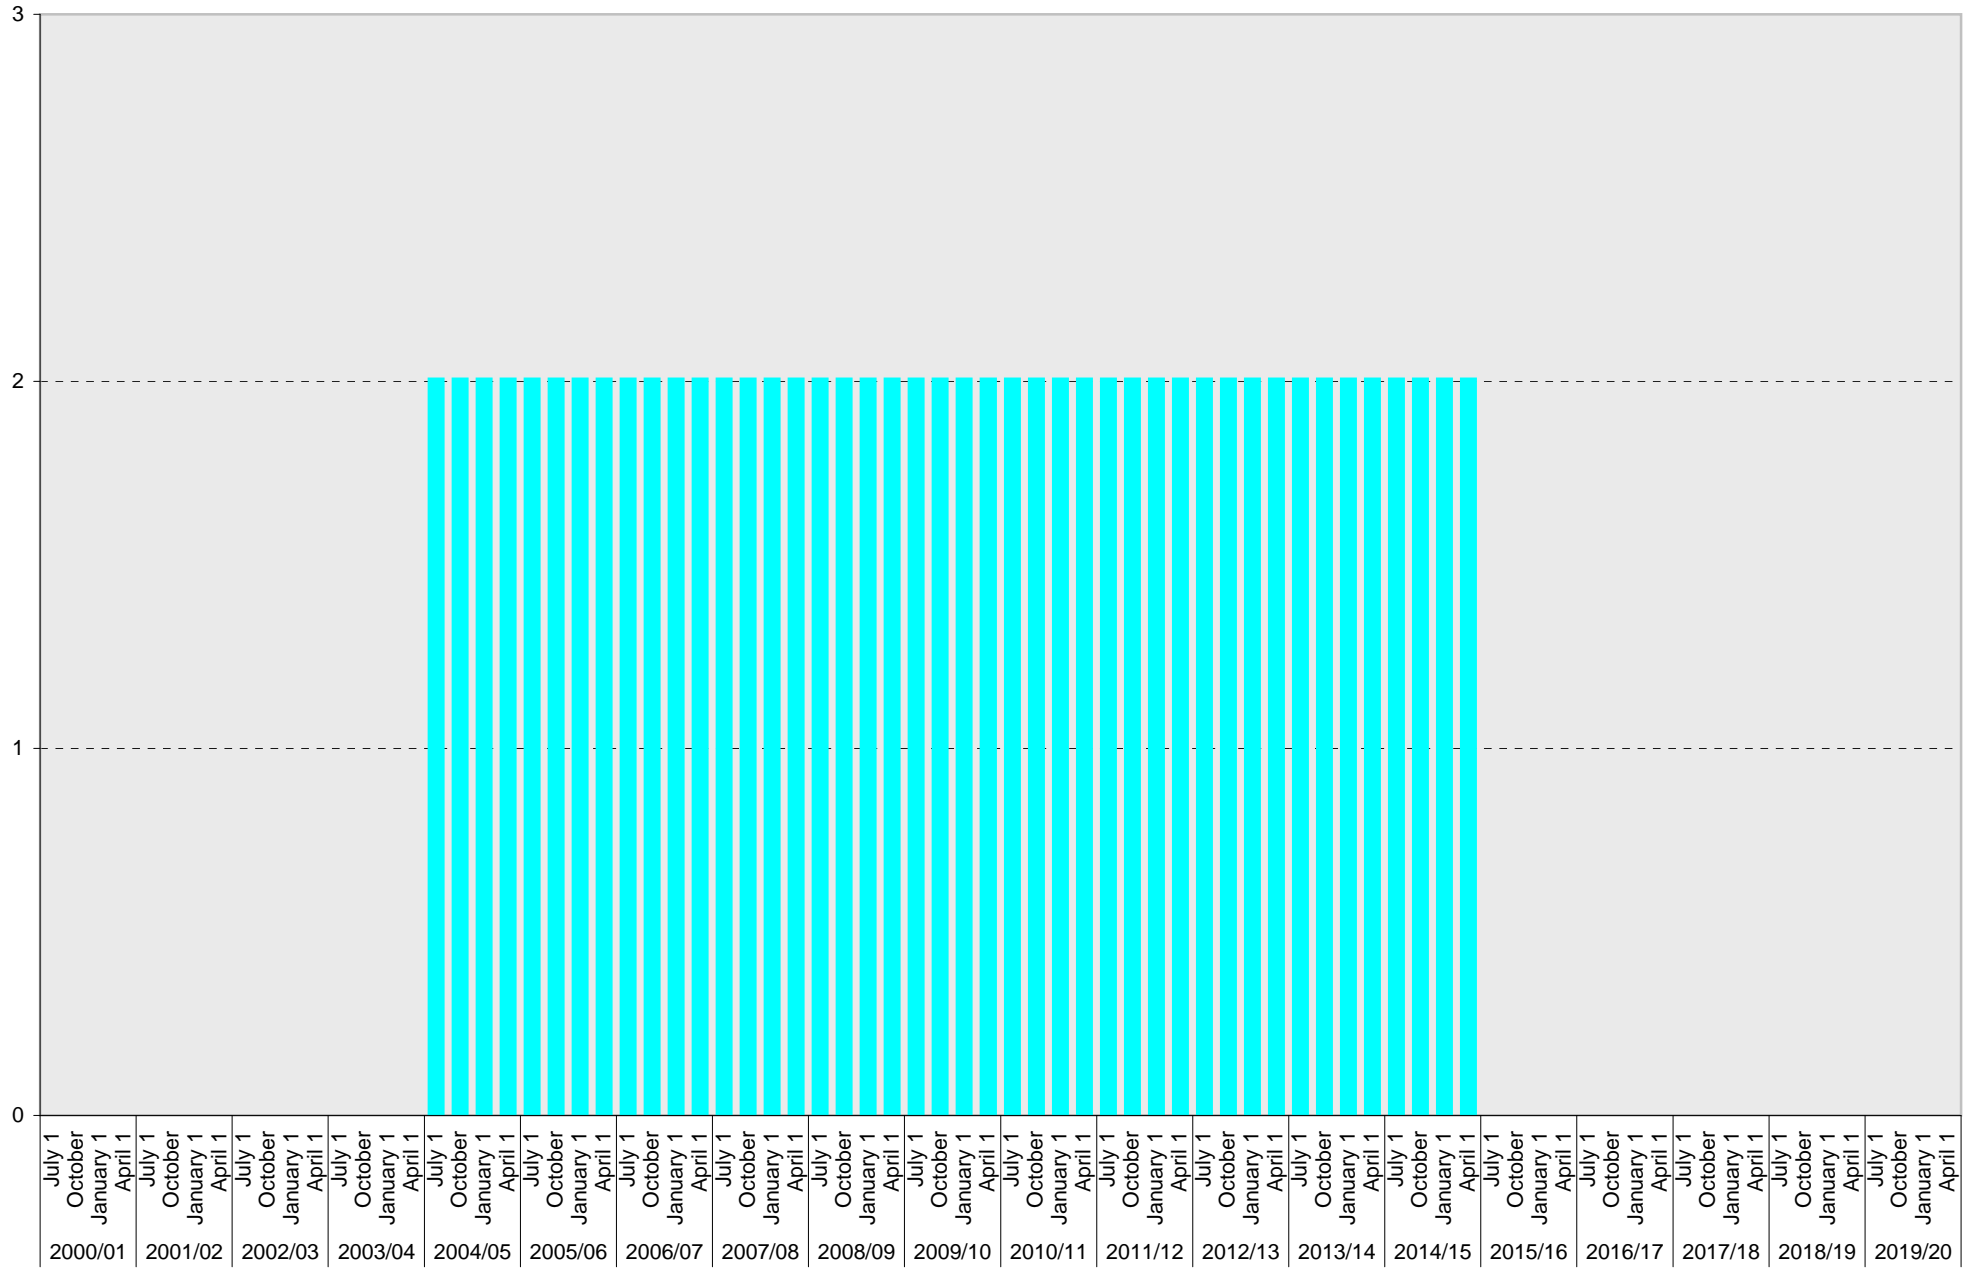

University of California, San Diego Parking Space Inventory
Lot P301: UC Vehicle Parking Spaces

■ UC Vehicle

University of California, San Diego Parking Space Inventory

Lot P301: Service Yard Parking Spaces

University of California, San Diego Parking Space Inventory

Lot P301: Loading Parking Spaces

■ Loading

University of California, San Diego Parking Space Inventory

Lot P301: Total Parking Spaces

■ Total

University of California, San Diego Parking Space Inventory
Lot P301

Date		Parking Spaces										Motorcycle Parking Sections	
		A	B	S	Visitor	Reserved	Allocated	Accessible	UC Vehicle	Service Yard	Loading		Total
2000/01	July 1								2	2		4	
	October 1								2	2		4	
	January 1								2	2		4	
	April 1								2	2		4	
2001/02	July 1								2	2		4	
	October 1								2	2		4	
	January 1								2	2		4	
	April 1								2	2		4	
2002/03	July 1								2	2		4	
	October 1								2	2		4	
	January 1								2	2		4	
	April 1								2	2		4	
2003/04	July 1								2	2		4	
	October 1								2	2		4	
	January 1								2	2		4	
	April 1								2	2		4	
2004/05	July 1								2	2	2	6	
	October 1								2	2	2	6	
	January 1								2	2	2	6	
	April 1								2	2	2	6	
2005/06	July 1								2	2	2	6	
	October 1								2	2	2	6	
	January 1								2	2	2	6	
	April 1								2	2	2	6	
2006/07	July 1								2	2	2	6	
	October 1								2	2	2	6	
	January 1								2	2	2	6	
	April 1								2	2	2	6	
2007/08	July 1								2	2	2	6	
	October 1								2	2	2	6	
	January 1								2	2	2	6	
	April 1								2	2	2	6	
2008/09	July 1								2	2	2	6	
	October 1								2	2	2	6	
	January 1								2	2	2	6	
	April 1								2	2	2	6	
2009/10	July 1								2	2	2	6	
	October 1								2	2	2	6	
	January 1								2	2	2	6	
	April 1								2	2	2	6	