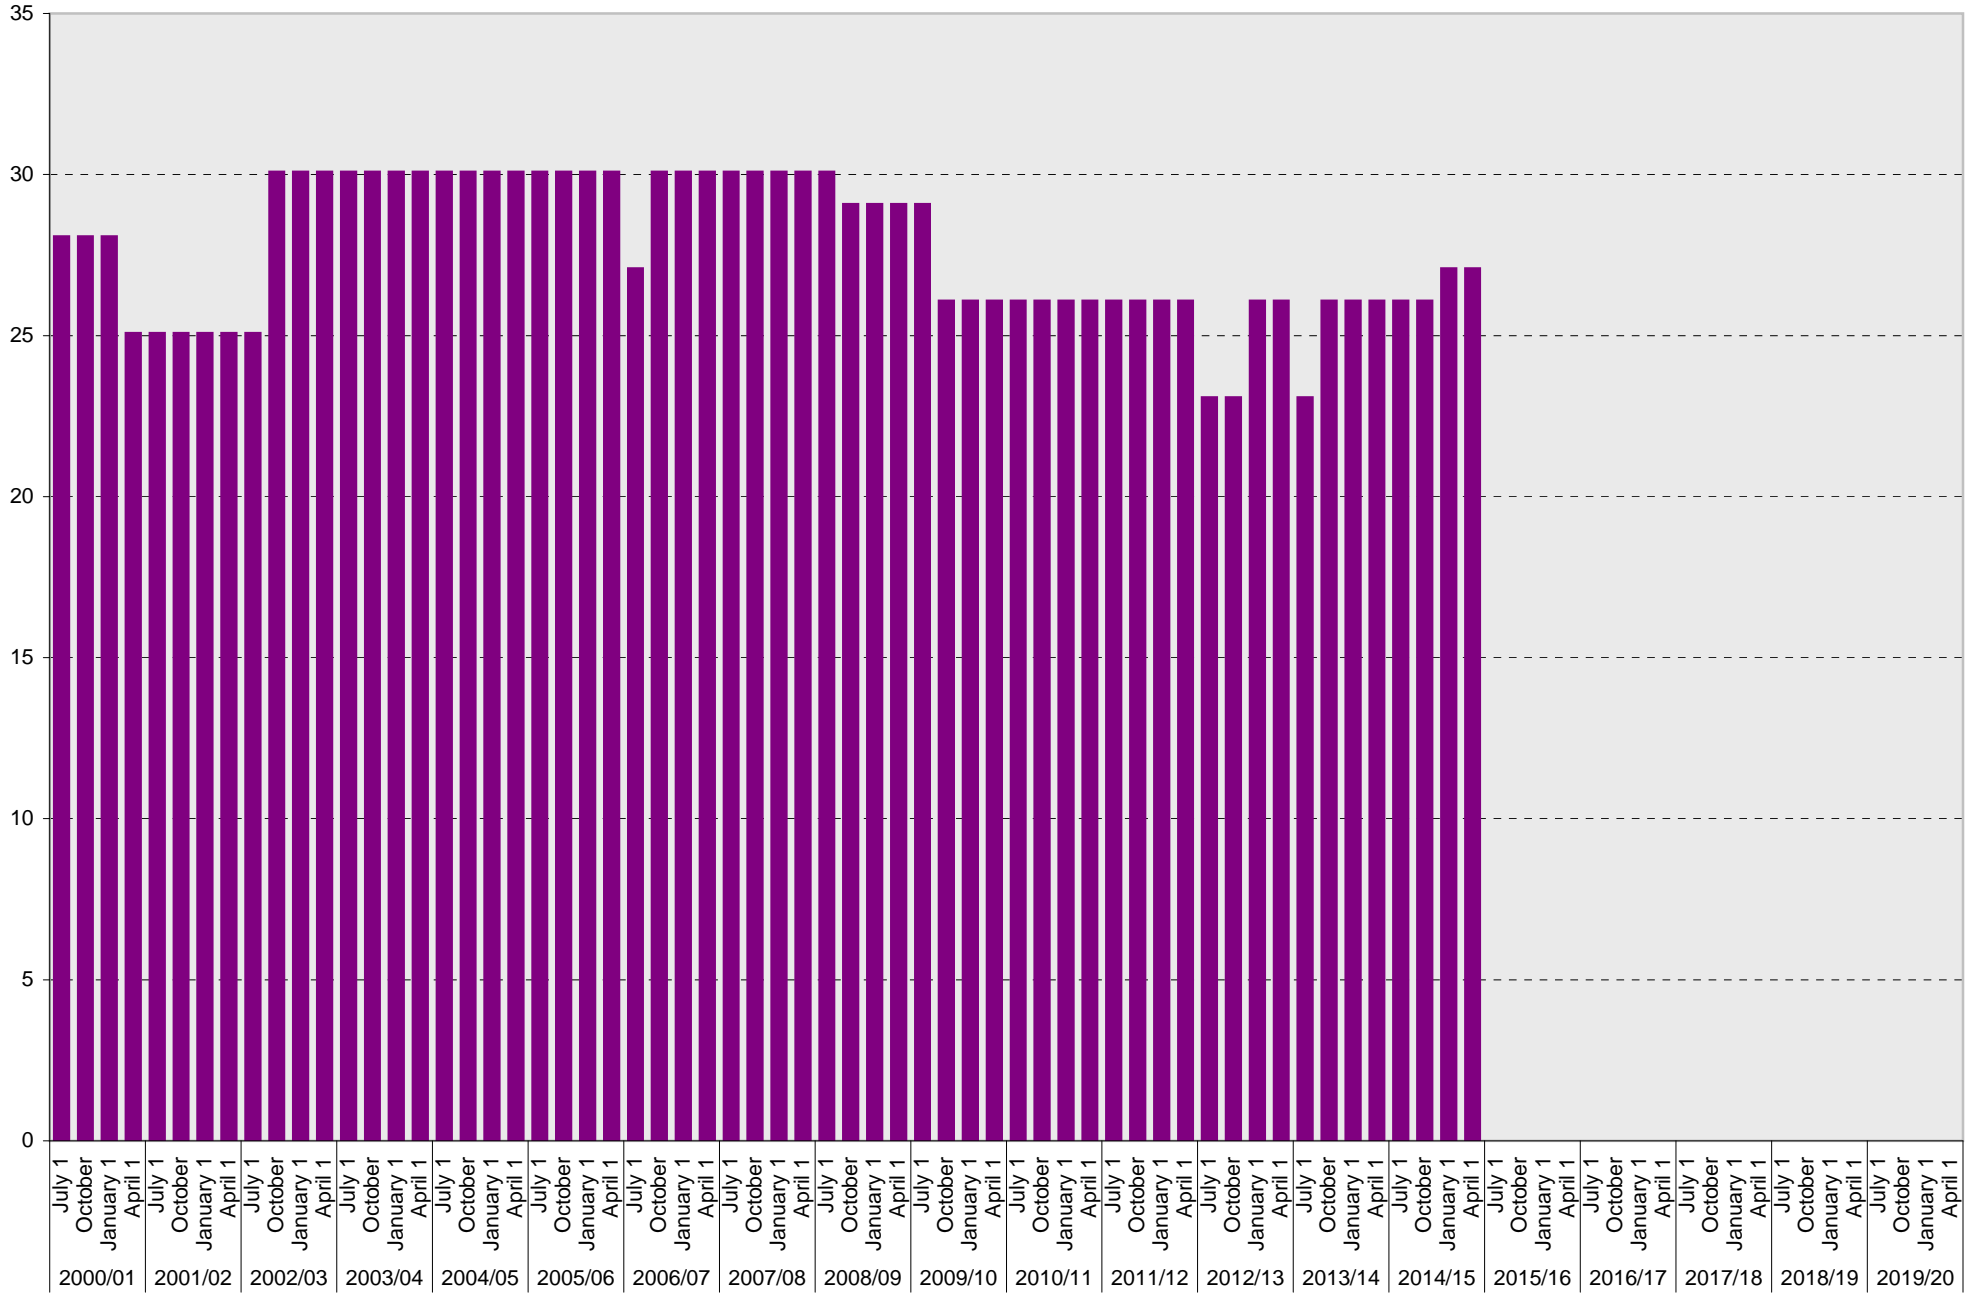

University of California, San Diego Parking Space Inventory

Lot P208: Allocated: Total Parking Spaces

■ Allocated: Total