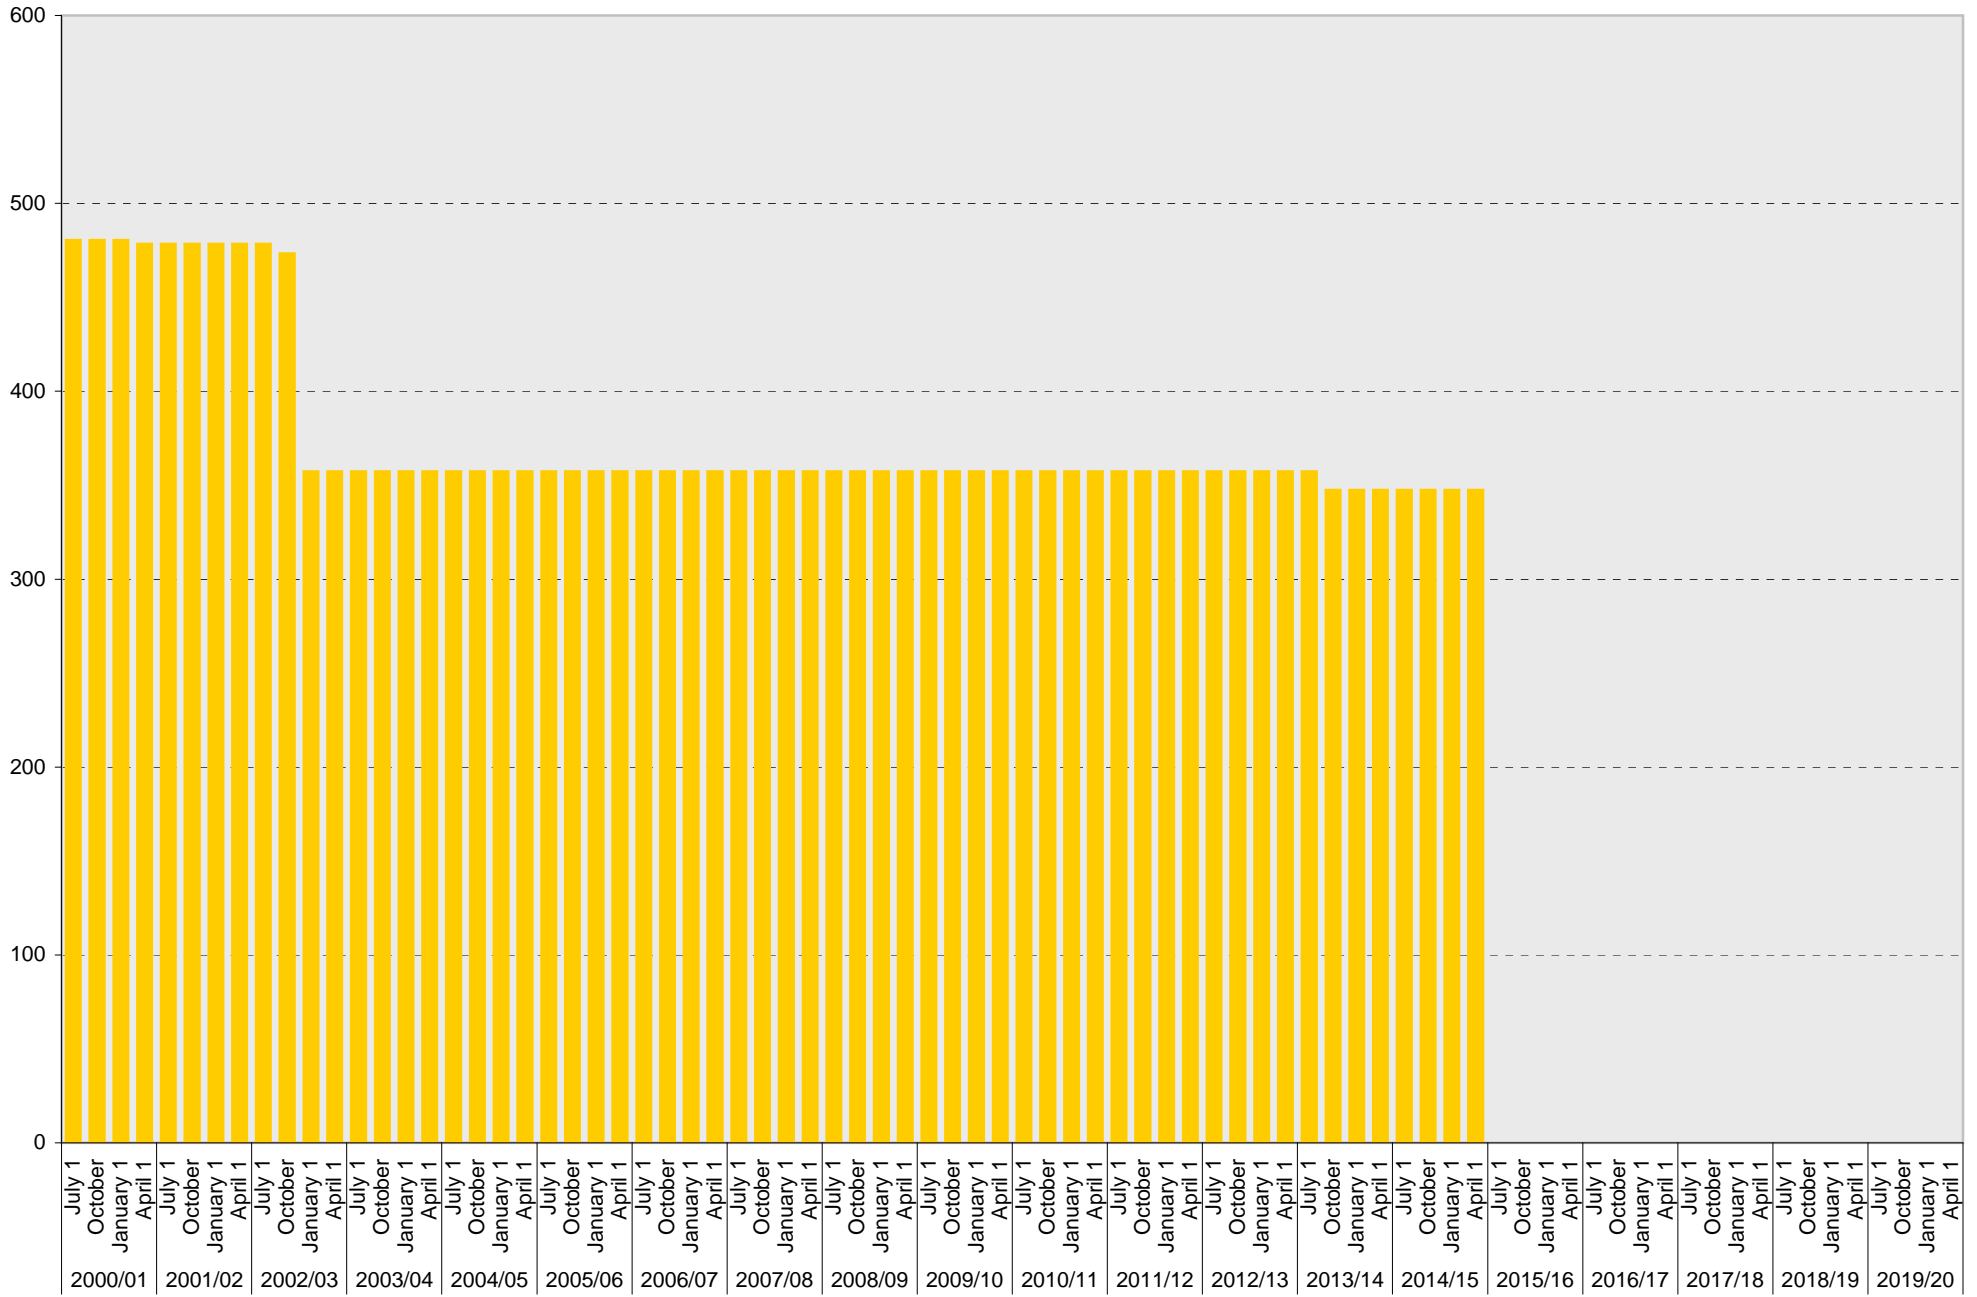

University of California, San Diego Parking Space Inventory

Lot P208: B Parking Spaces

University of California, San Diego Parking Space Inventory

Lot P208: S Parking Spaces

■ s

University of California, San Diego Parking Space Inventory

Lot P208: Visitor: Pay and Display Parking Spaces

■ Visitor: Pay and Display

University of California, San Diego Parking Space Inventory

Lot P208: Visitor: Total Parking Spaces

Visitor: Total

University of California, San Diego Parking Space Inventory