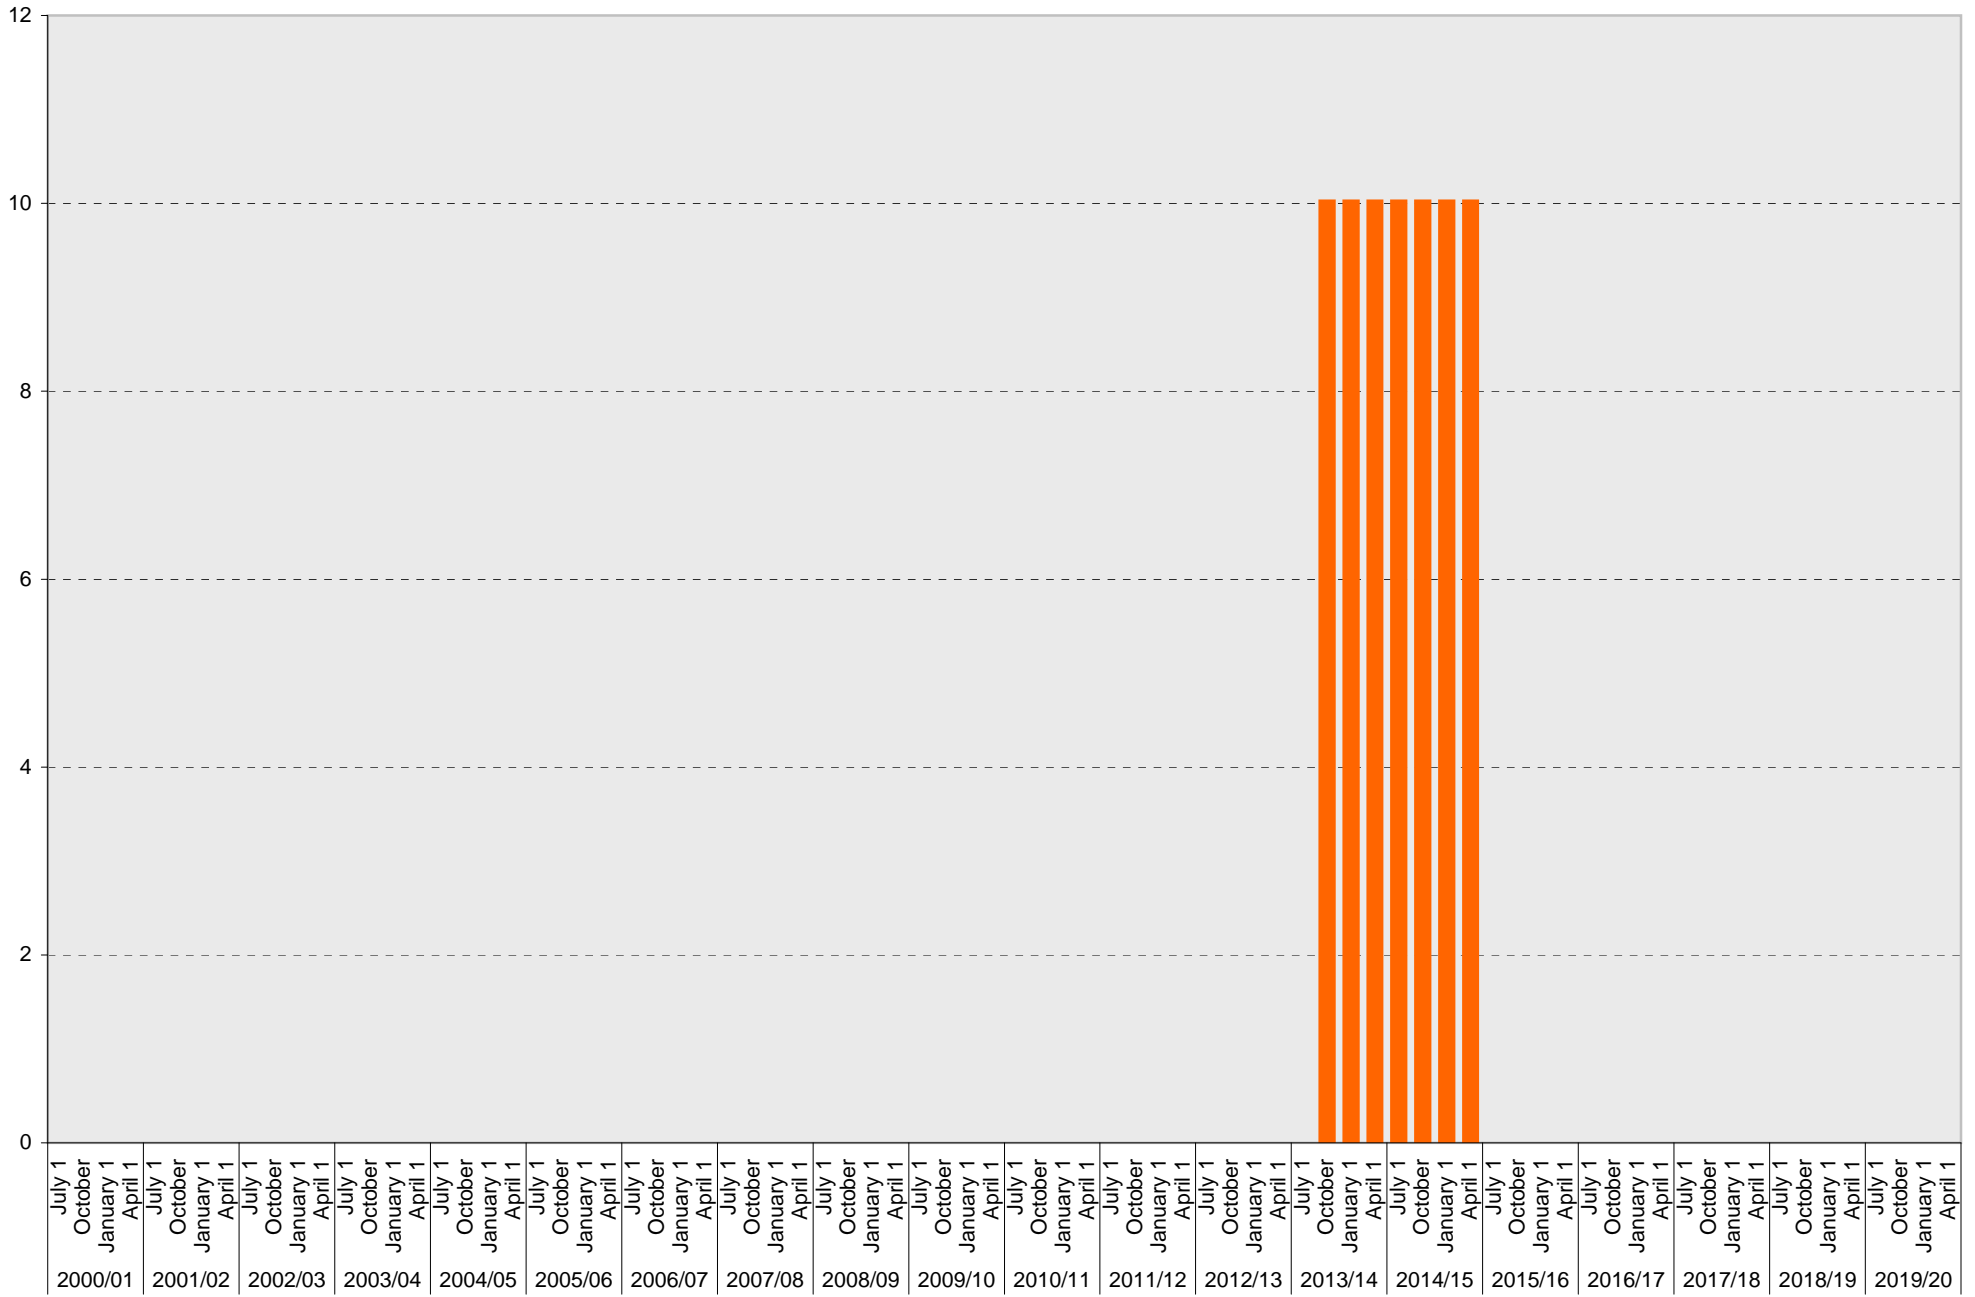

University of California, San Diego Parking Space Inventory

Lot P208: B Parking Spaces

University of California, San Diego Parking Space Inventory

Lot P208: S Parking Spaces

■ s

University of California, San Diego Parking Space Inventory

Lot P208: Visitor: Pay and Display Parking Spaces

■ Visitor: Pay and Display

University of California, San Diego Parking Space Inventory

Lot P208: Visitor: Total Parking Spaces

Visitor: Total

University of California, San Diego Parking Space Inventory