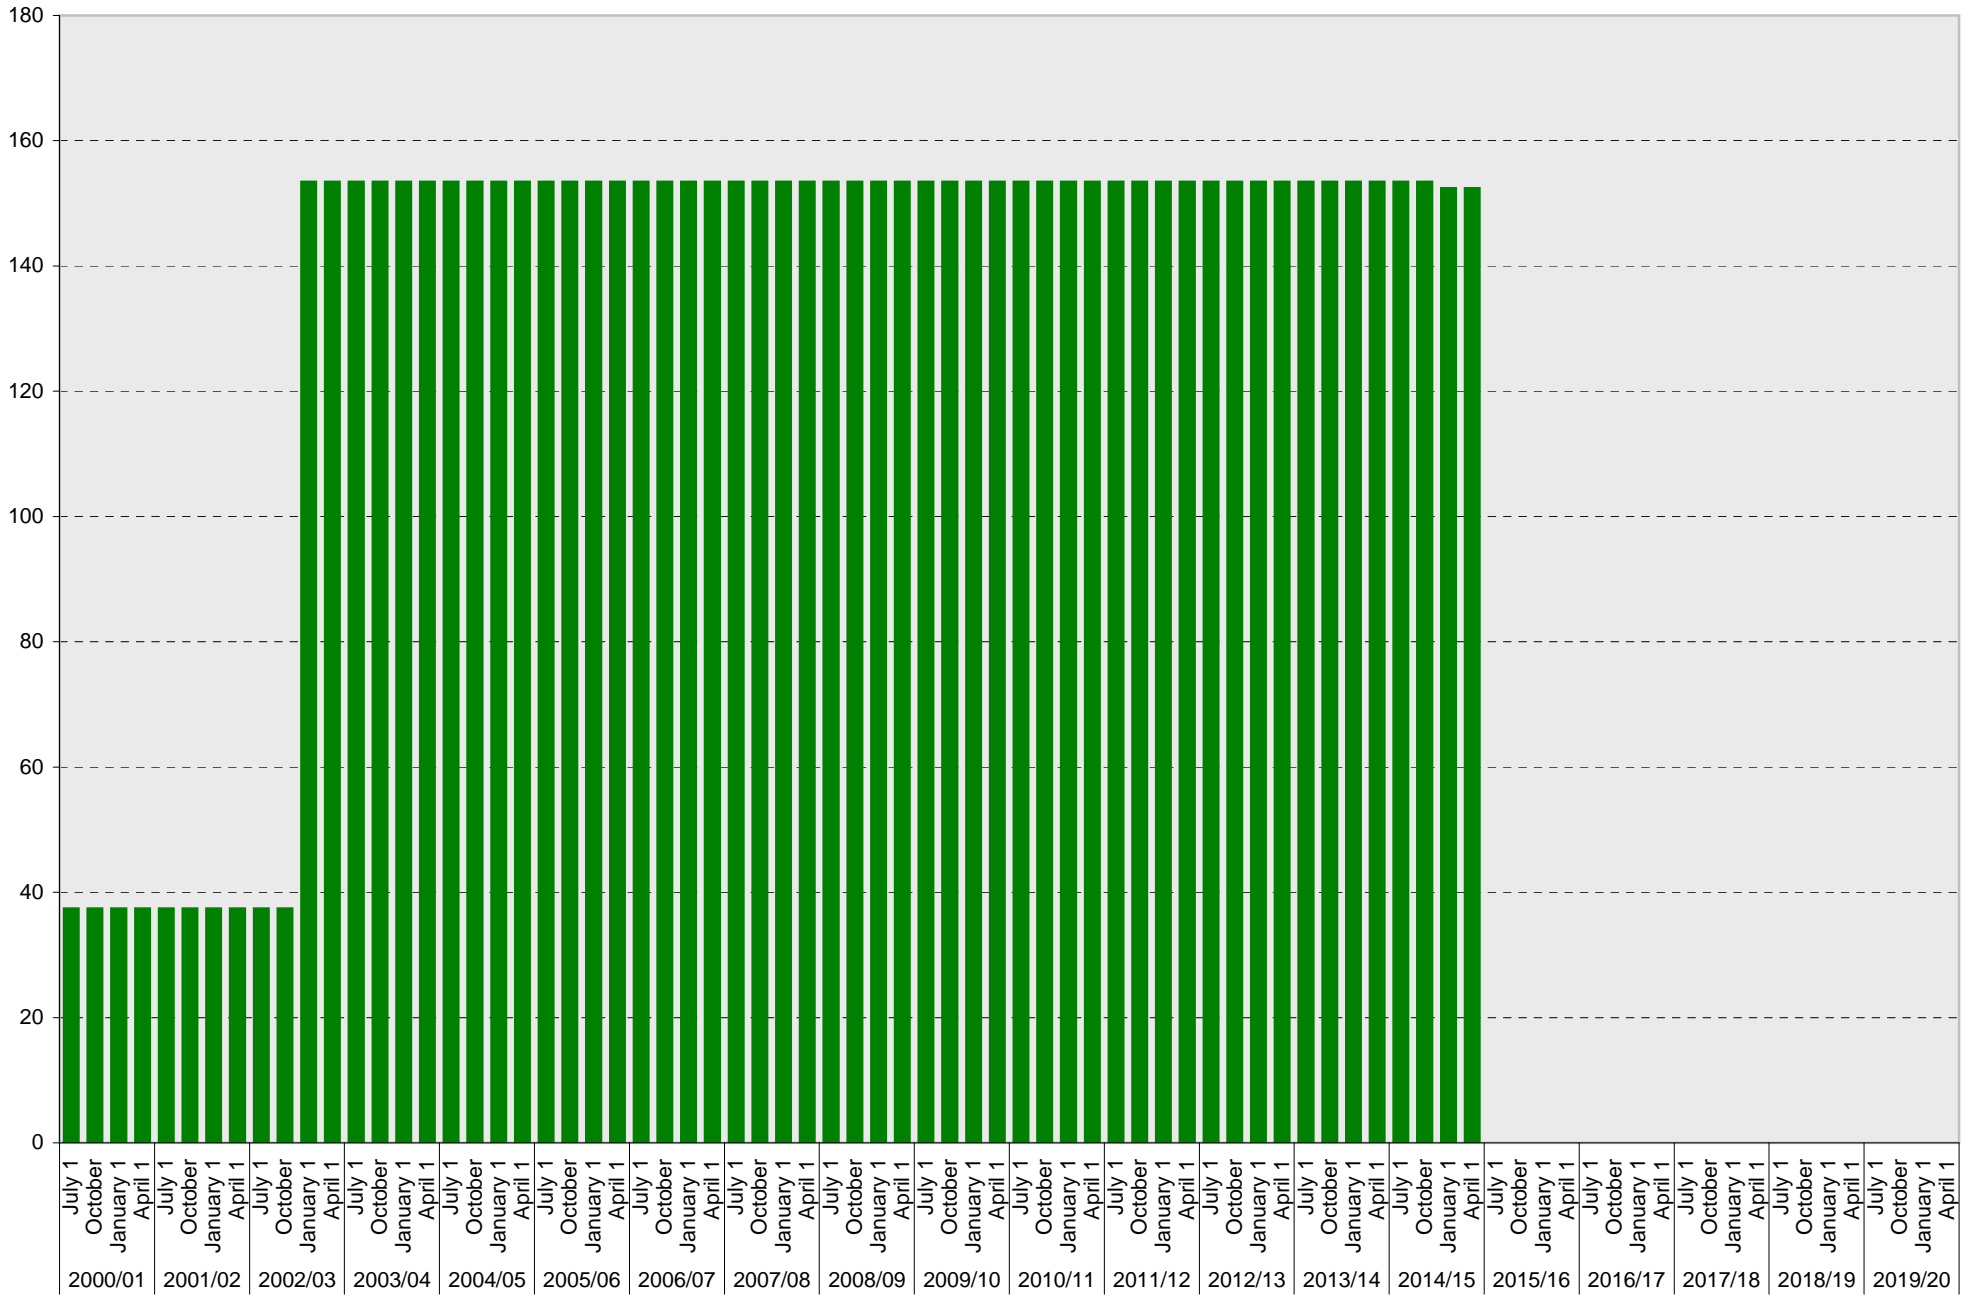

University of California, San Diego Parking Space Inventory

Lot P208: B Parking Spaces

University of California, San Diego Parking Space Inventory

Lot P208: S Parking Spaces

■ s

University of California, San Diego Parking Space Inventory

Lot P208: Visitor: Pay and Display Parking Spaces

■ Visitor: Pay and Display

University of California, San Diego Parking Space Inventory

Lot P208: Visitor: Total Parking Spaces

Visitor: Total

University of California, San Diego Parking Space Inventory