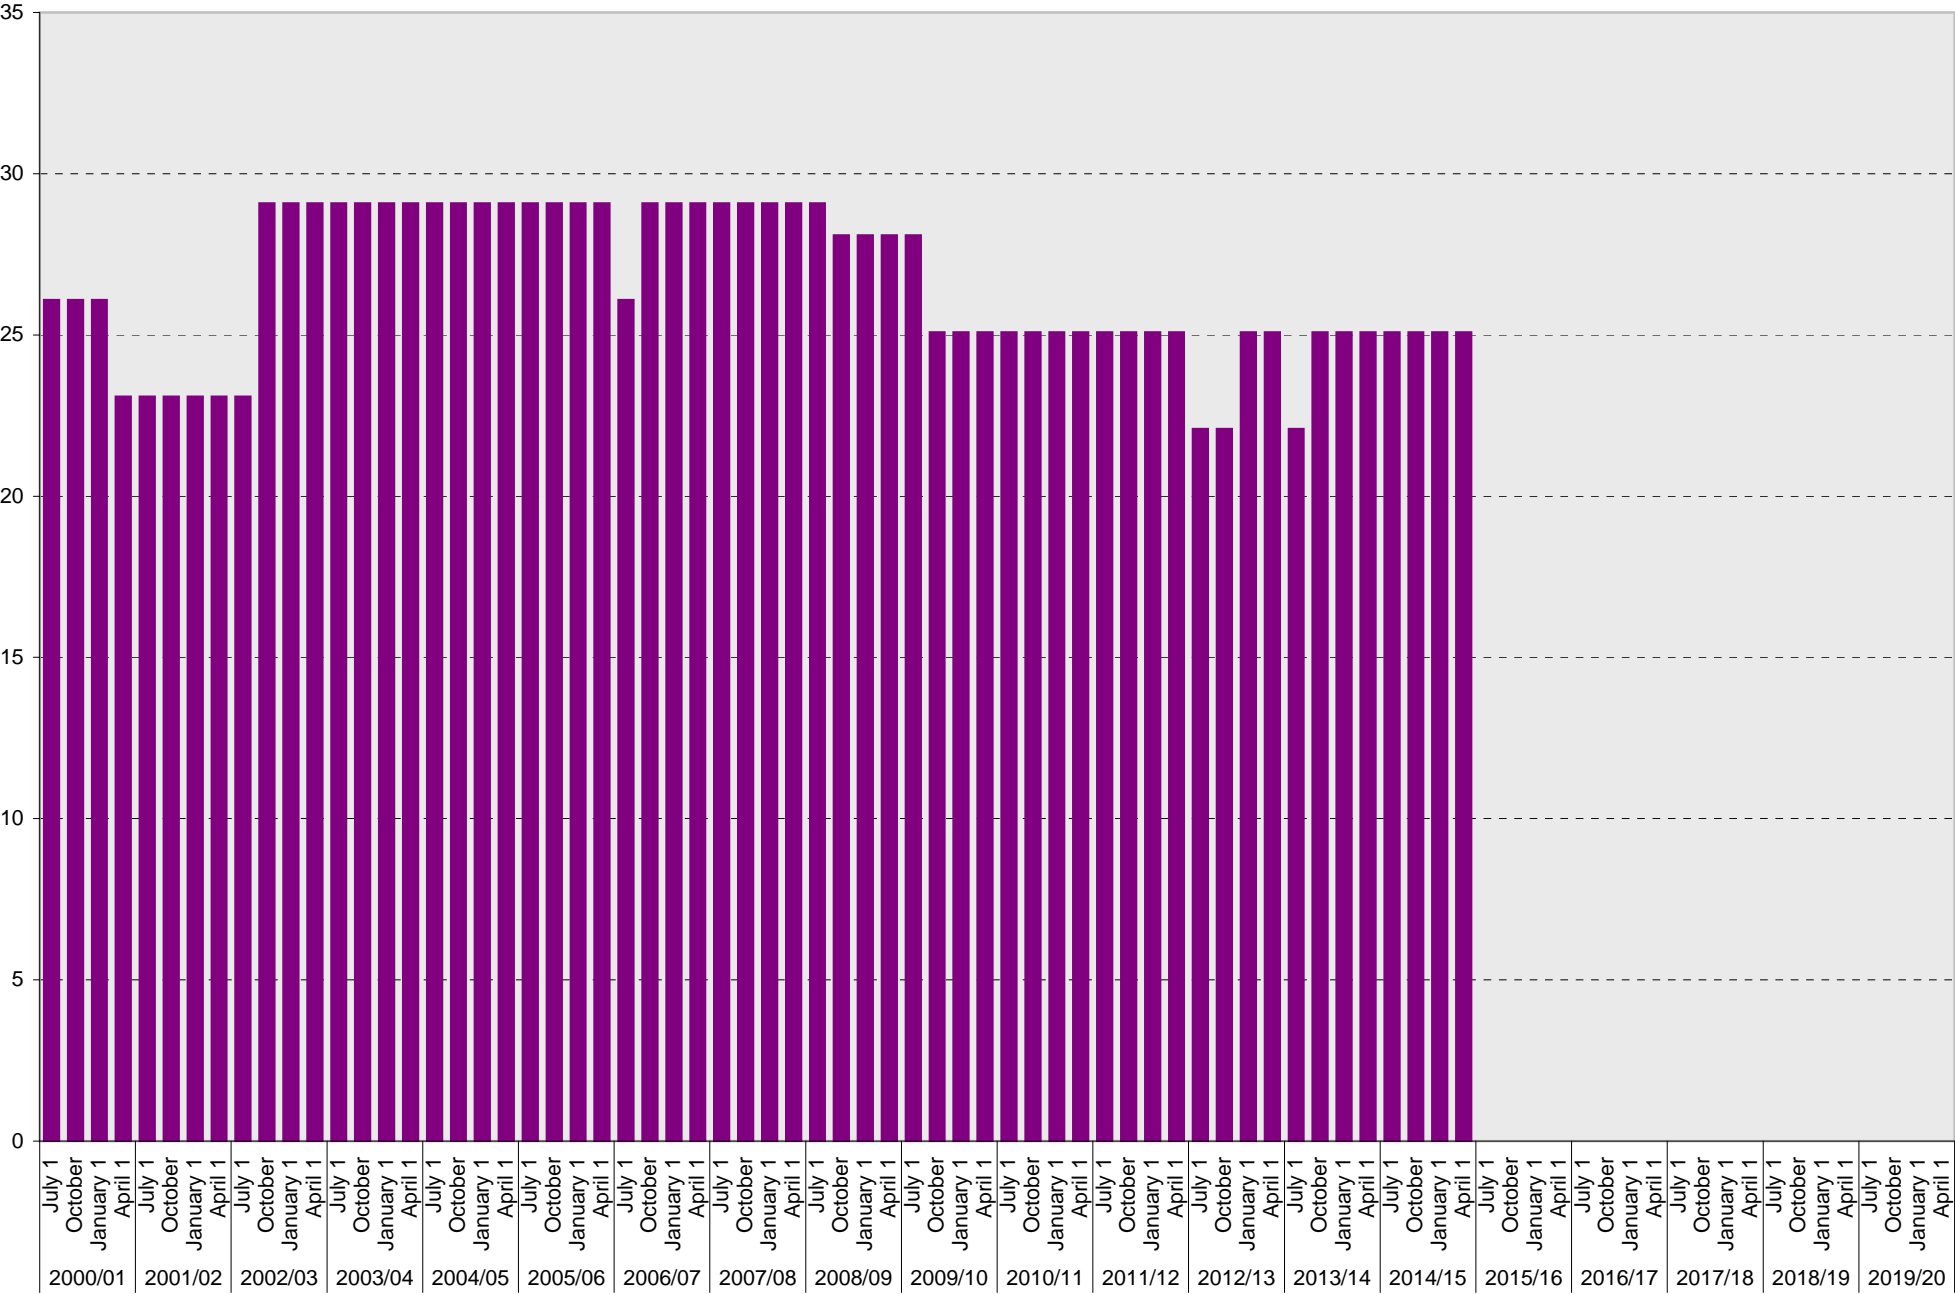

University of California, San Diego Parking Space Inventory

Lot P208: Allocated: S Carpool Parking Spaces