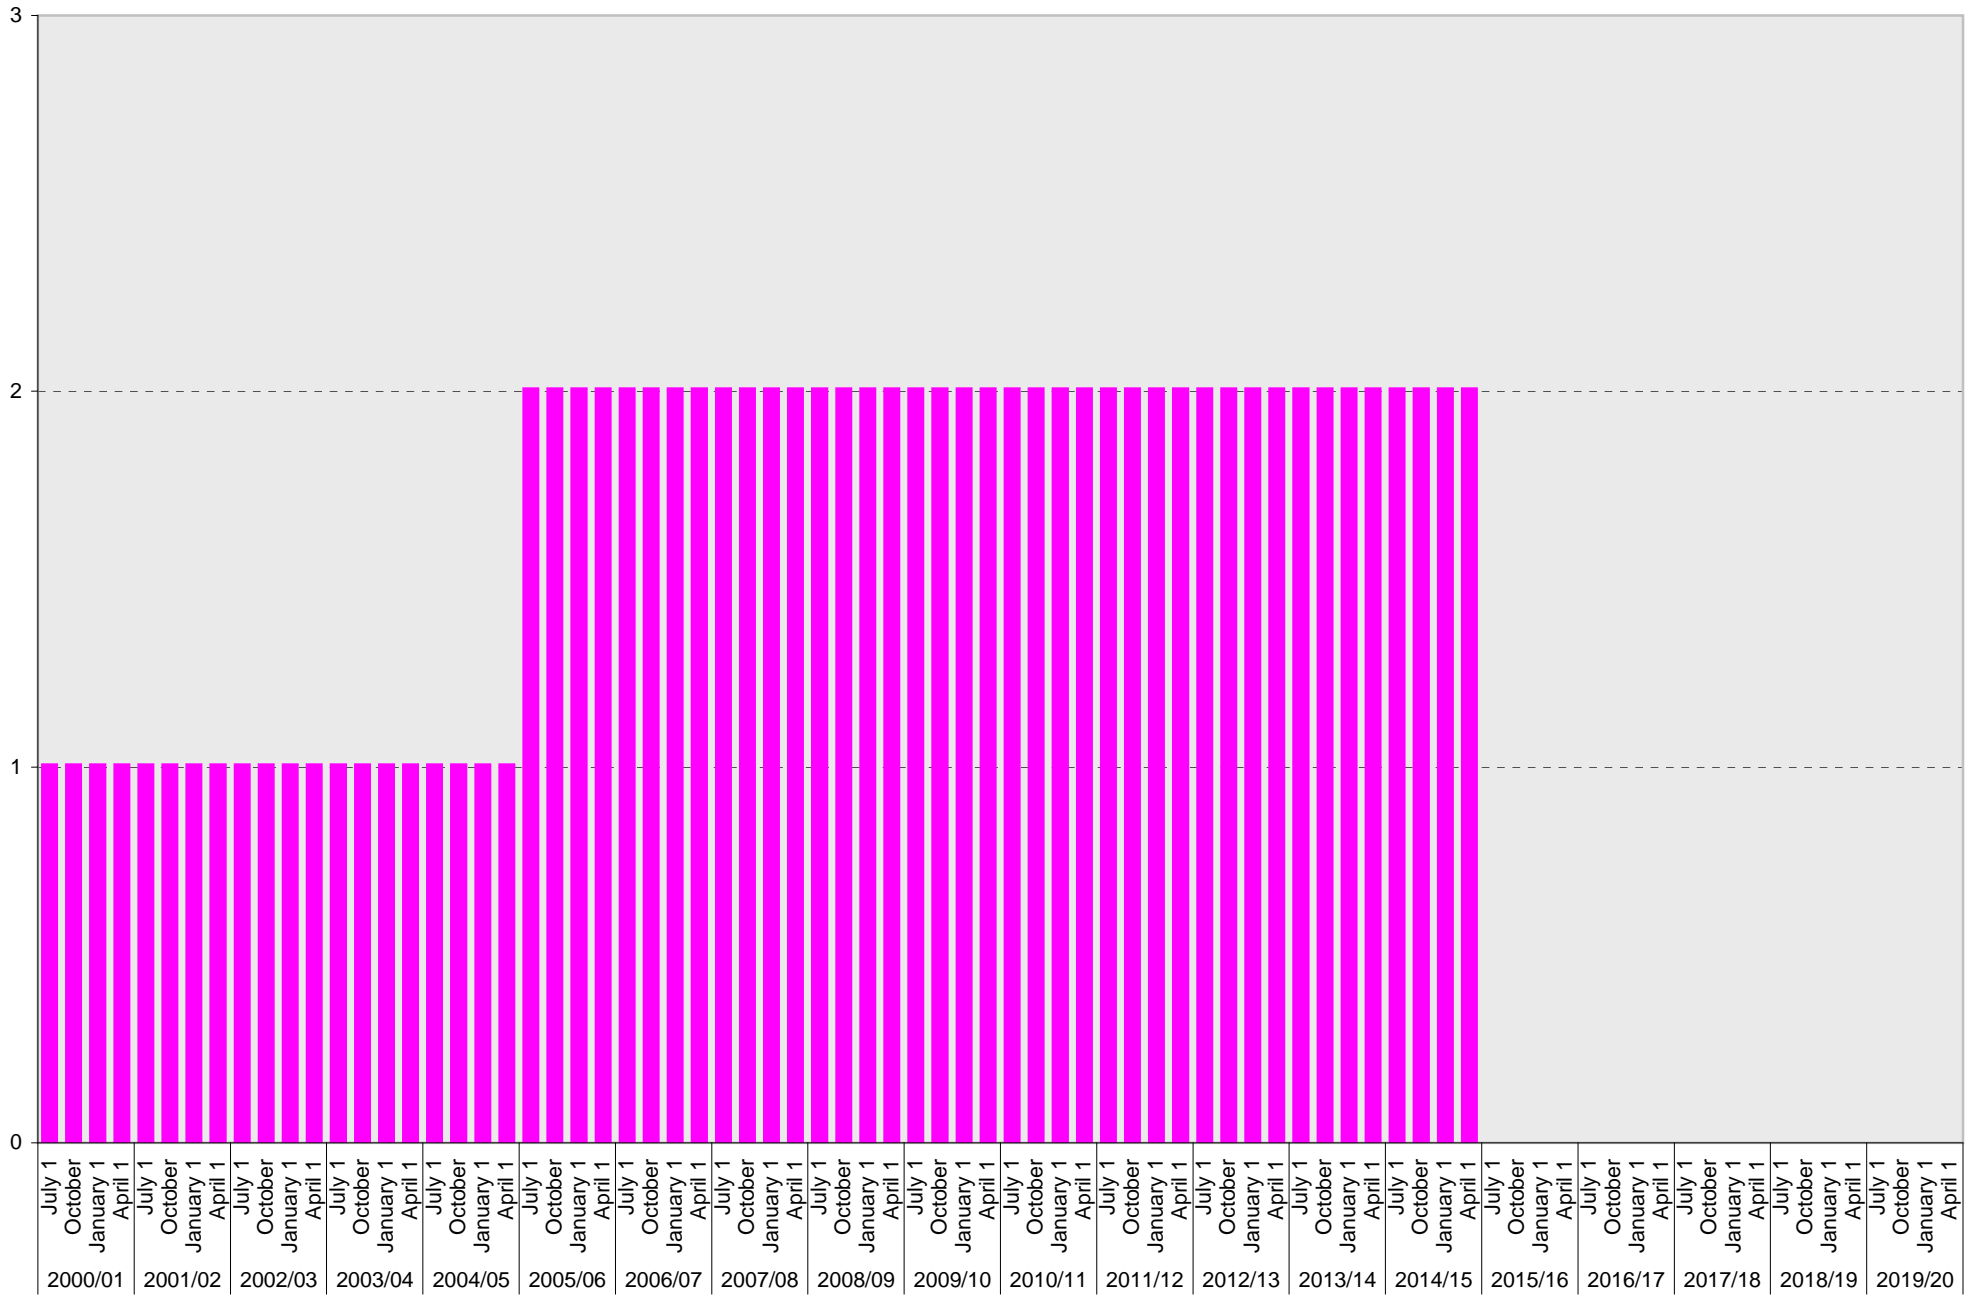

Motorcycle

University of California, San Diego Parking Space Inventory
Lot P208

Date		Parking Spaces										Motorcycle Parking Sections	
		A	B	S	Visitor	Reserved	Allocated	Accessible	UC Vehicle	Service Yard	Loading		Total
2000/01	July 1		37	479			28	2				546	1
	October 1		37	479			28	2				546	1
	January 1		37	479			28	2				546	1
	April 1		37	477			25	4				543	1
2001/02	July 1		37	477			25	4				543	1
	October 1		37	477			25	4				543	1
	January 1		37	477			25	4				543	1
	April 1		37	477			25	4				543	1
2002/03	July 1		37	477			25	4				543	1
	October 1		37	472			30	4				543	1
	January 1		153	356			30	4				543	1
	April 1		153	356			30	4				543	1
2003/04	July 1		153	356			30	4				543	1
	October 1		153	356			30	4				543	1
	January 1		153	356			30	4				543	1
	April 1		153	356			30	4				543	1
2004/05	July 1		153	356			30	4				543	1
	October 1		153	356			30	4				543	1
	January 1		153	356			30	4				543	1
	April 1		153	356			30	4				543	1
2005/06	July 1		153	356			30	4				543	2
	October 1		153	356			30	4				543	2
	January 1		153	356			30	4				543	2
	April 1		153	356			30	4				543	2
2006/07	July 1		153	356		3	27	4				543	2
	October 1		153	356			30	4				543	2
	January 1		153	356			30	4				543	2
	April 1		153	356			30	4				543	2
2007/08	July 1		153	356			30	4				543	2
	October 1		153	356			30	4				543	2
	January 1		153	356			30	4				543	2
	April 1		153	356			30	4				543	2
2008/09	July 1		153	356			30	4				543	2
	October 1		153	356			29	4				542	2
	January 1		153	356			29	4				542	2
	April 1		153	356			29	4				542	2
2009/10	July 1		153	356			29	4				542	2
	October 1		153	356		3	26	4				542	2
	January 1		153	356		3	26	4				542	2
	April 1		153	356		3	26	4				542	2