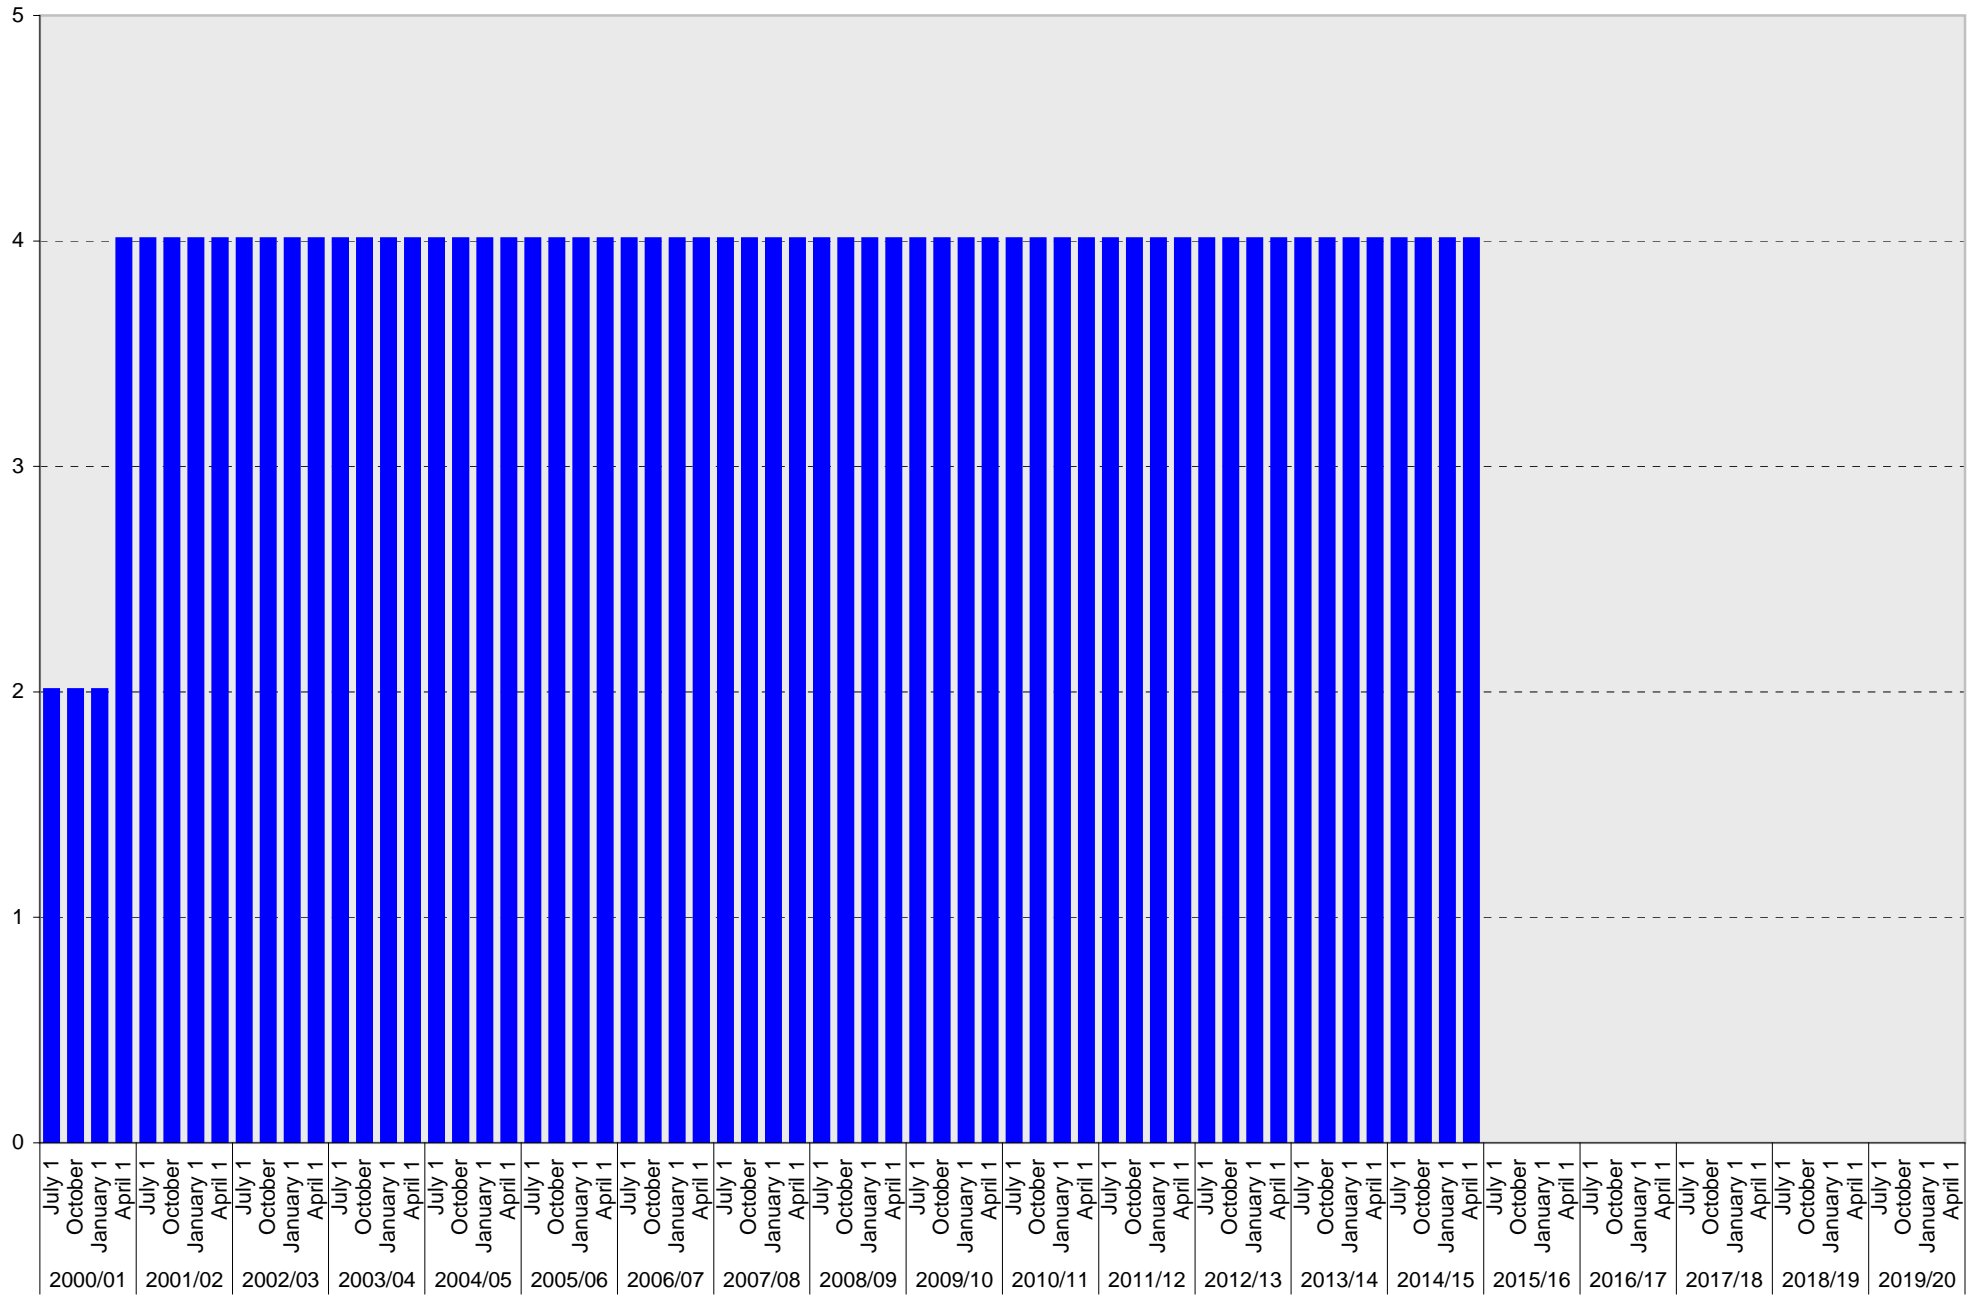

University of California, San Diego Parking Space Inventory

Lot P208: Accessible Parking Spaces

■ Accessible