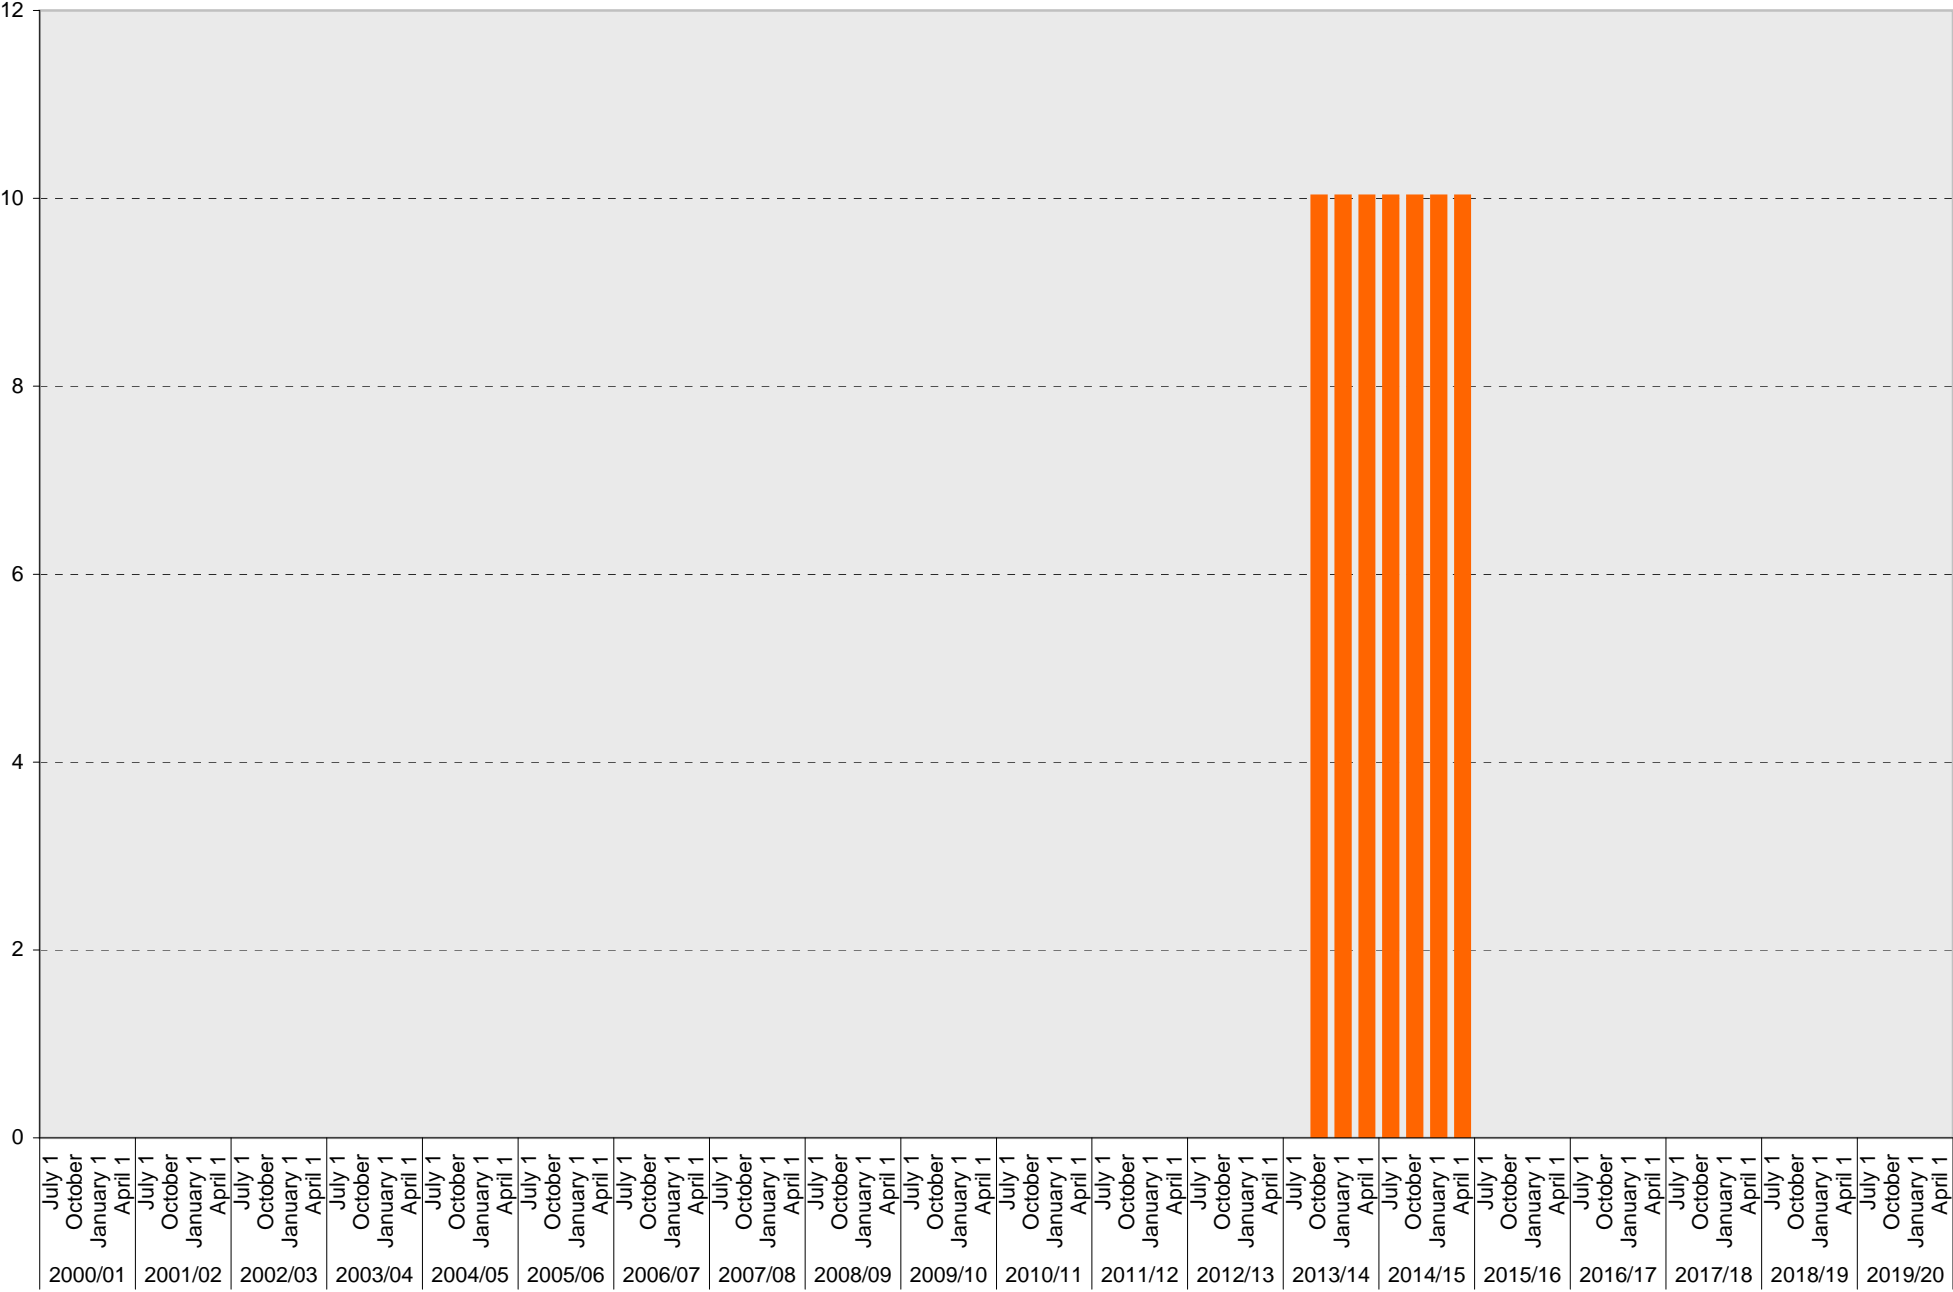

University of California, San Diego Parking Space Inventory

Lot P208: B Parking Spaces

University of California, San Diego Parking Space Inventory

Lot P208: S Parking Spaces

■ s

University of California, San Diego Parking Space Inventory

Lot P208: Visitor: Pay and Display Parking Spaces

■ Visitor: Pay and Display

University of California, San Diego Parking Space Inventory

Lot P208: Visitor: Total Parking Spaces

Visitor: Total

University of California, San Diego Parking Space Inventory