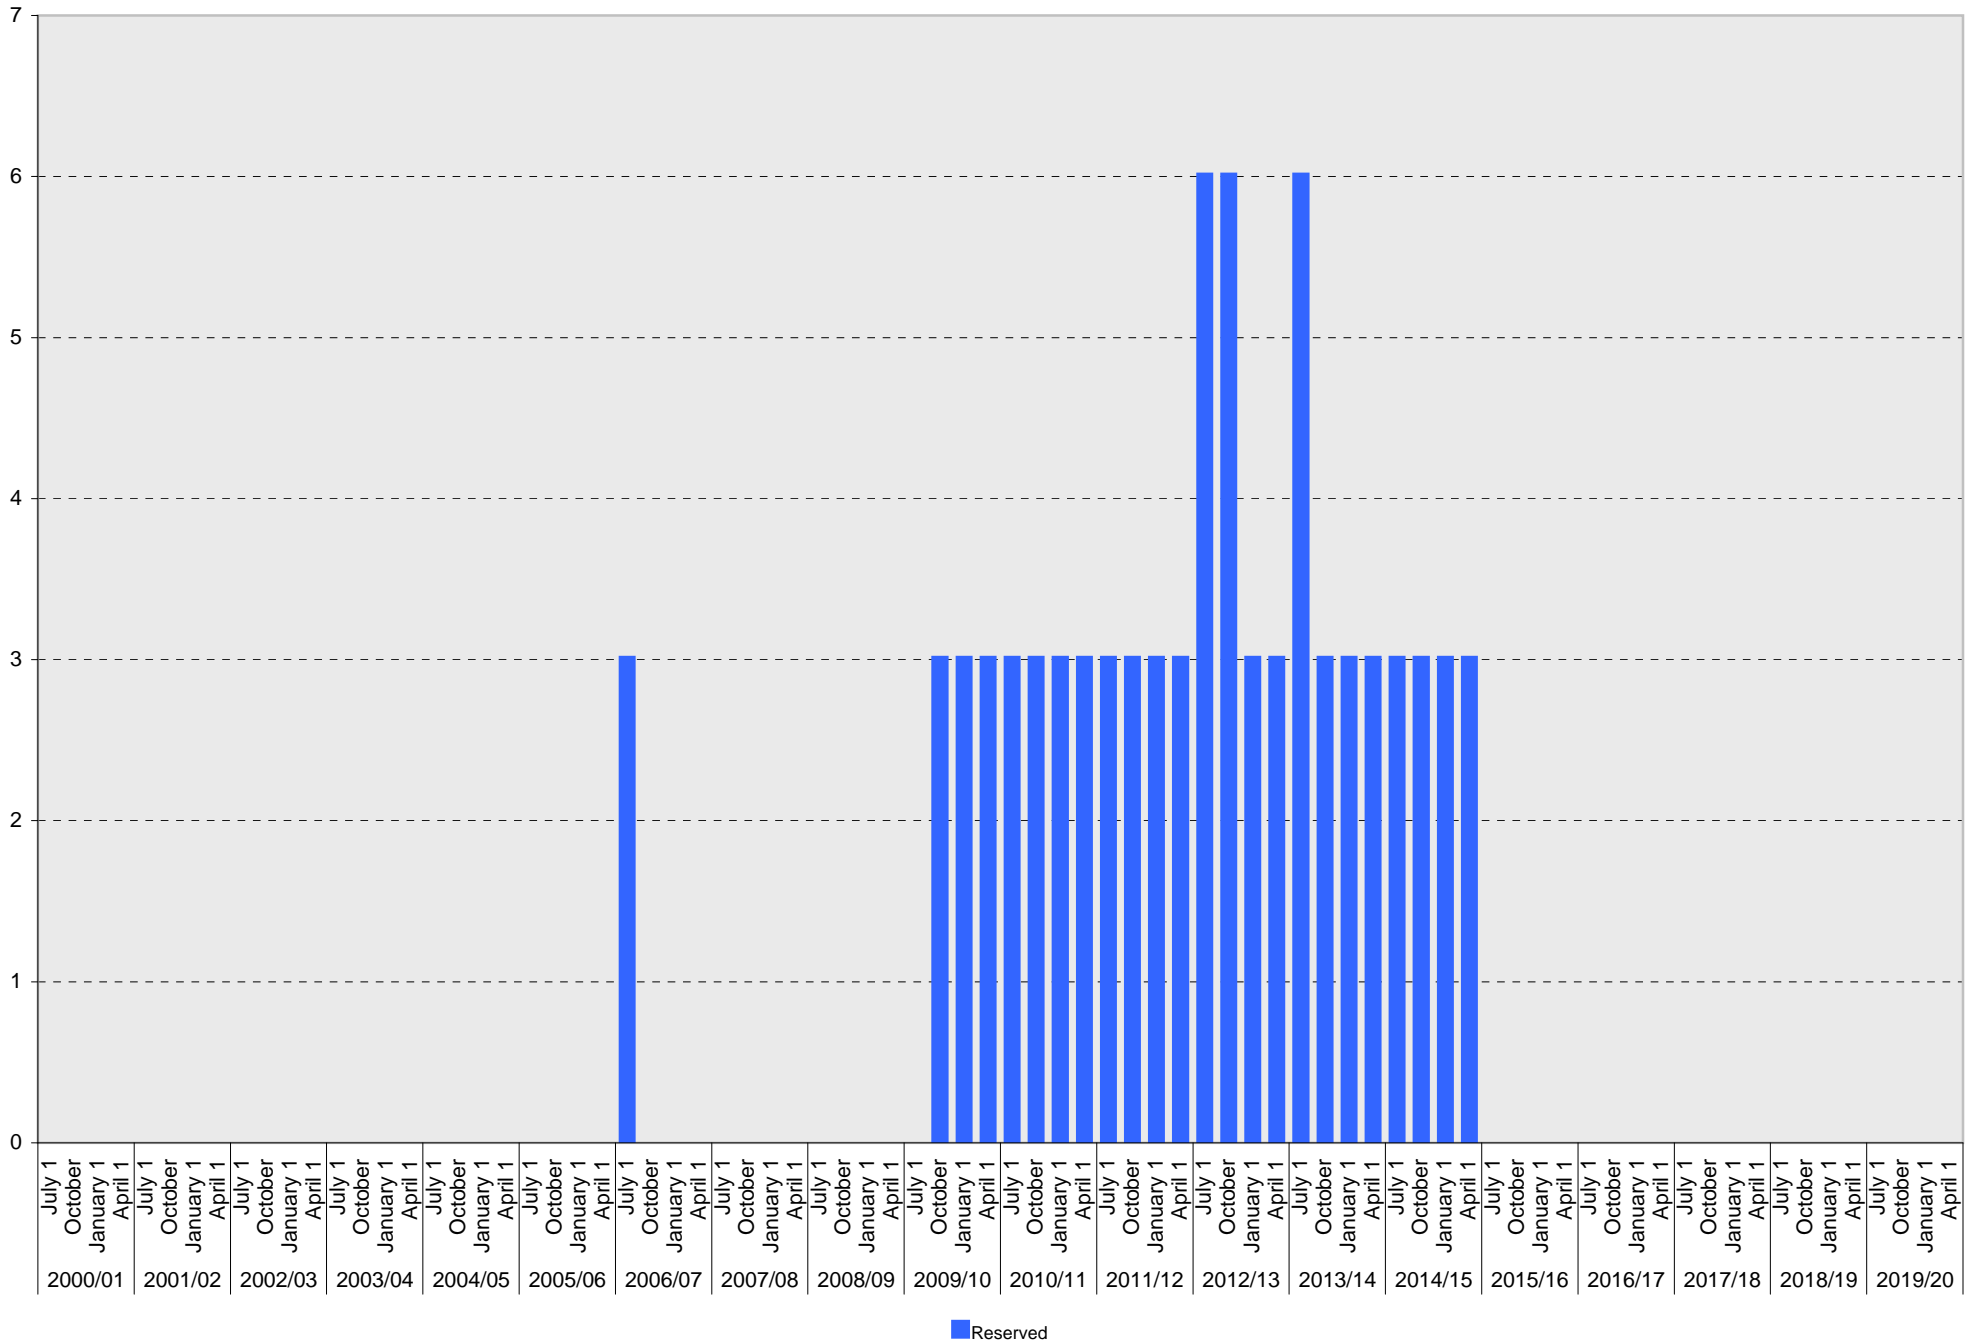

University of California, San Diego Parking Space Inventory

Lot P208: Reserved Parking Spaces